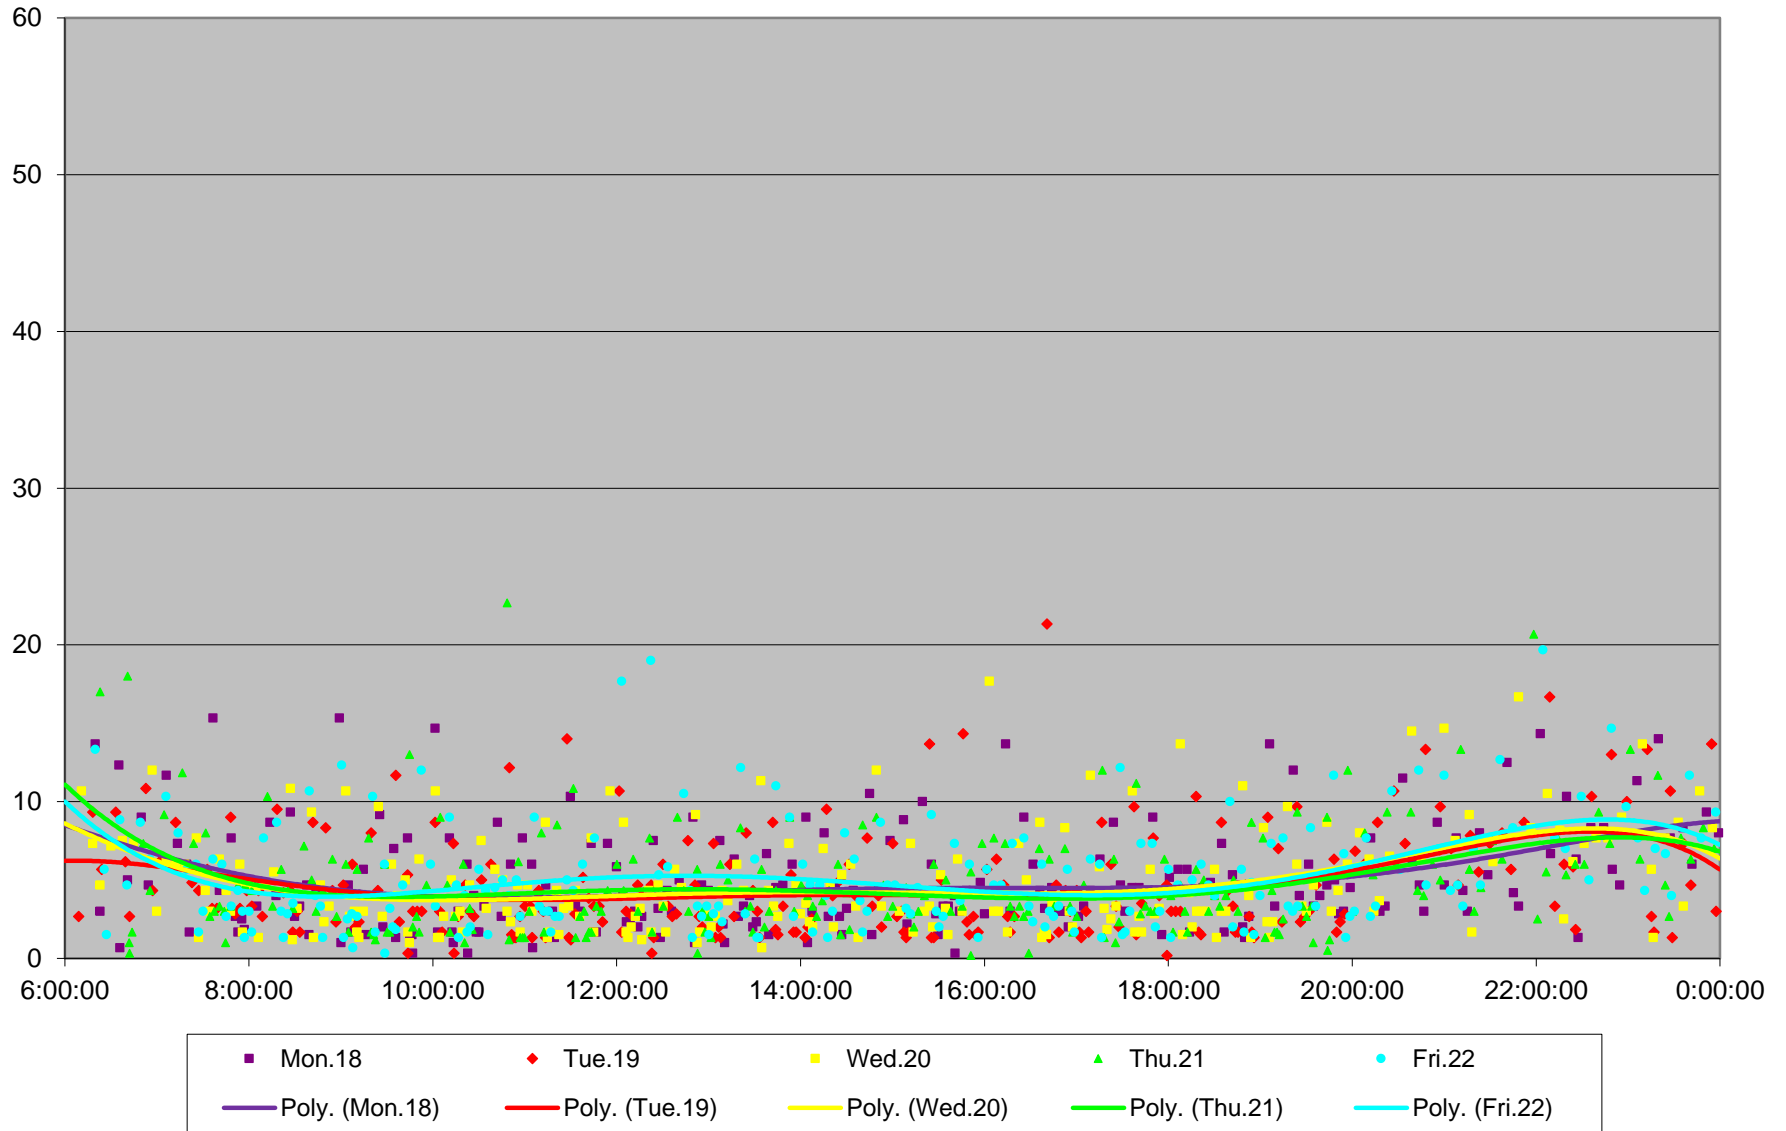

510 Spadina Headways at Richmond Northbound January 2016

510 Spadina Headways at Richmond Northbound January 2016

510 Spadina Headways at Richmond Northbound January 2016

510 Spadina Headways at Richmond Northbound January 2016

510 Spadina Headways at Richmond Northbound January 2016

510 Spadina Headways at Richmond Northbound January 2016

510 Spadina Headways at Richmond Northbound January 2016

510 Spadina Headways at Richmond Northbound January 2016 Weekday Statistics

510 Spadina Headways at Richmond Northbound January 2016 Saturday Statistics

510 Spadina Headways at Richmond Northbound January 2016 Sunday Statistics