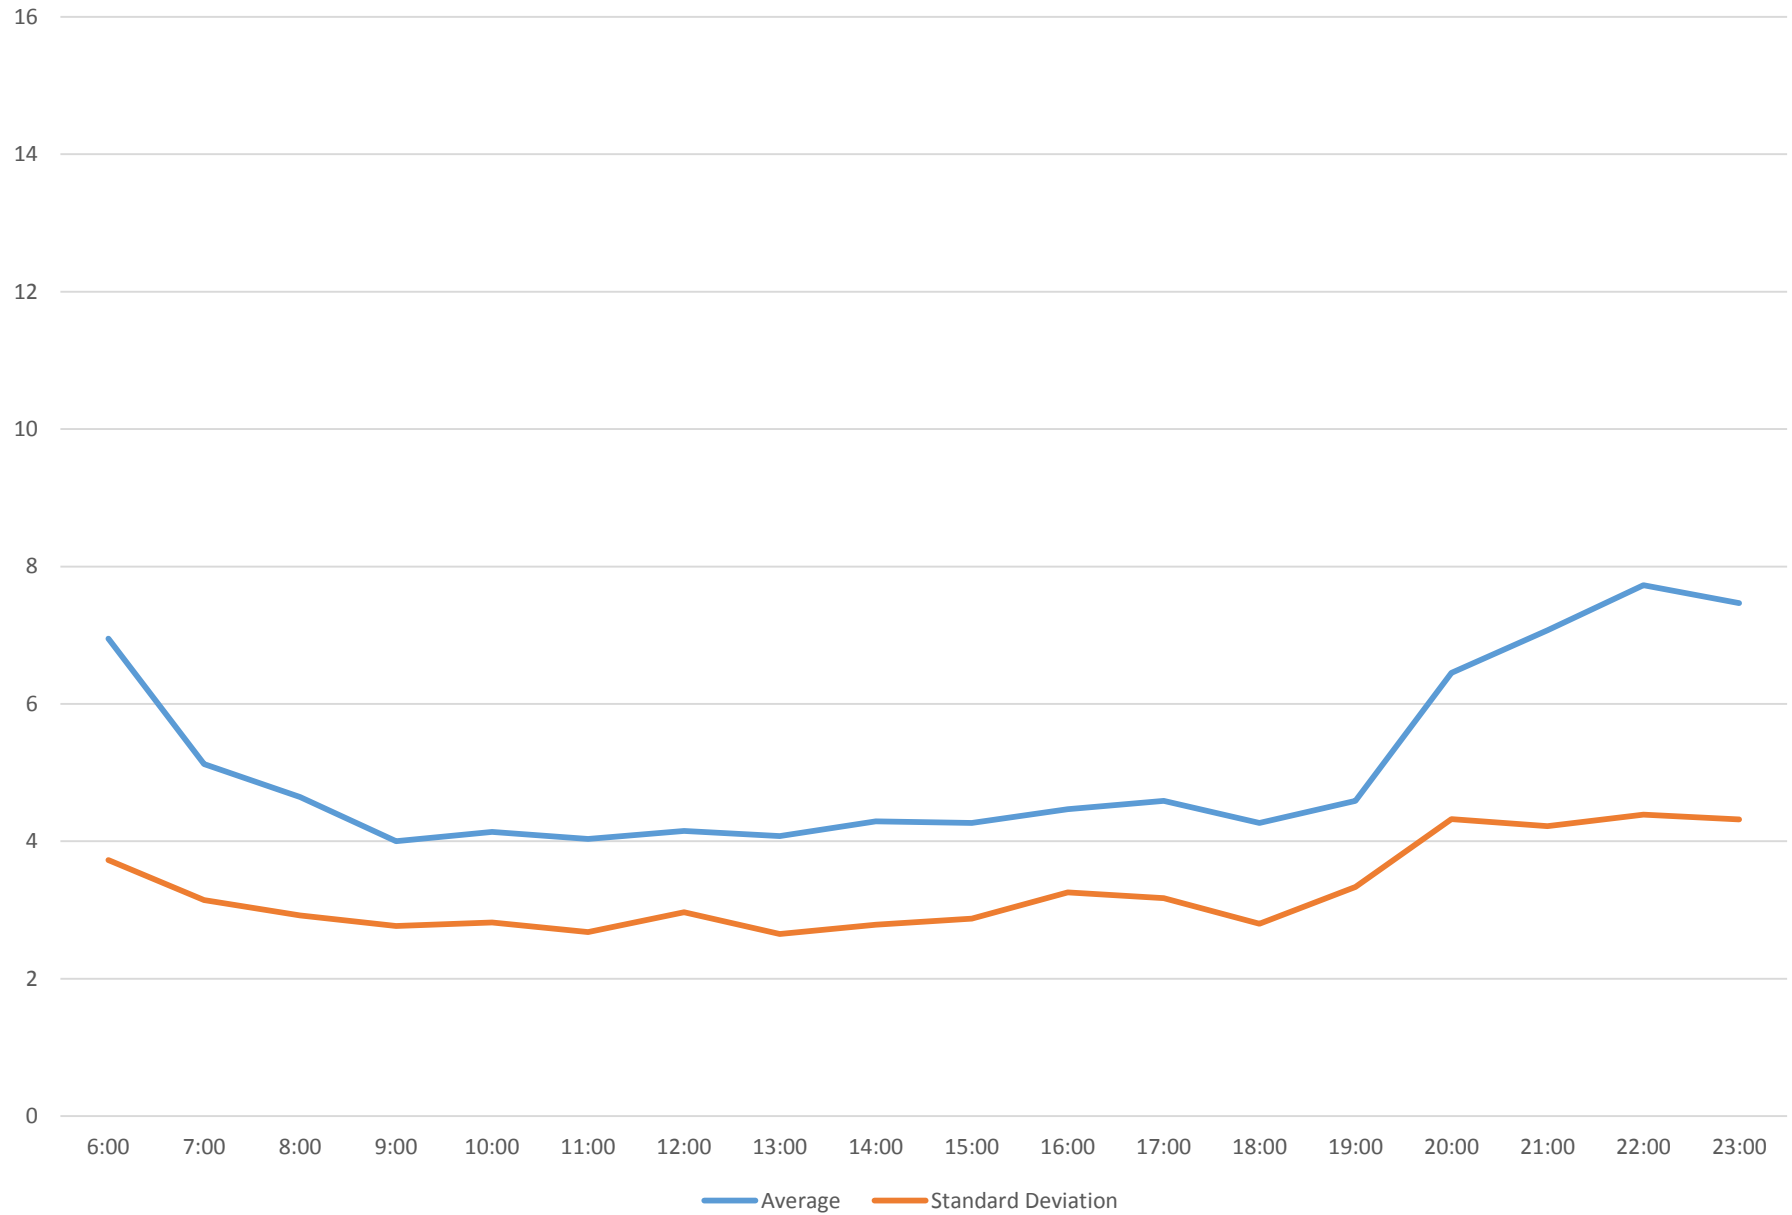

510 Spadina Headways at Richmond Northbound January 2016

510 Spadina Headways at Richmond Northbound January 2016

510 Spadina Headways at Richmond Northbound January 2016

510 Spadina Headways at Richmond Northbound January 2016 Weekday Statistics

510 Spadina Headways at Richmond Northbound January 2016 Saturday Statistics

510 Spadina Headways at Richmond Northbound January 2016 Sunday Statistics