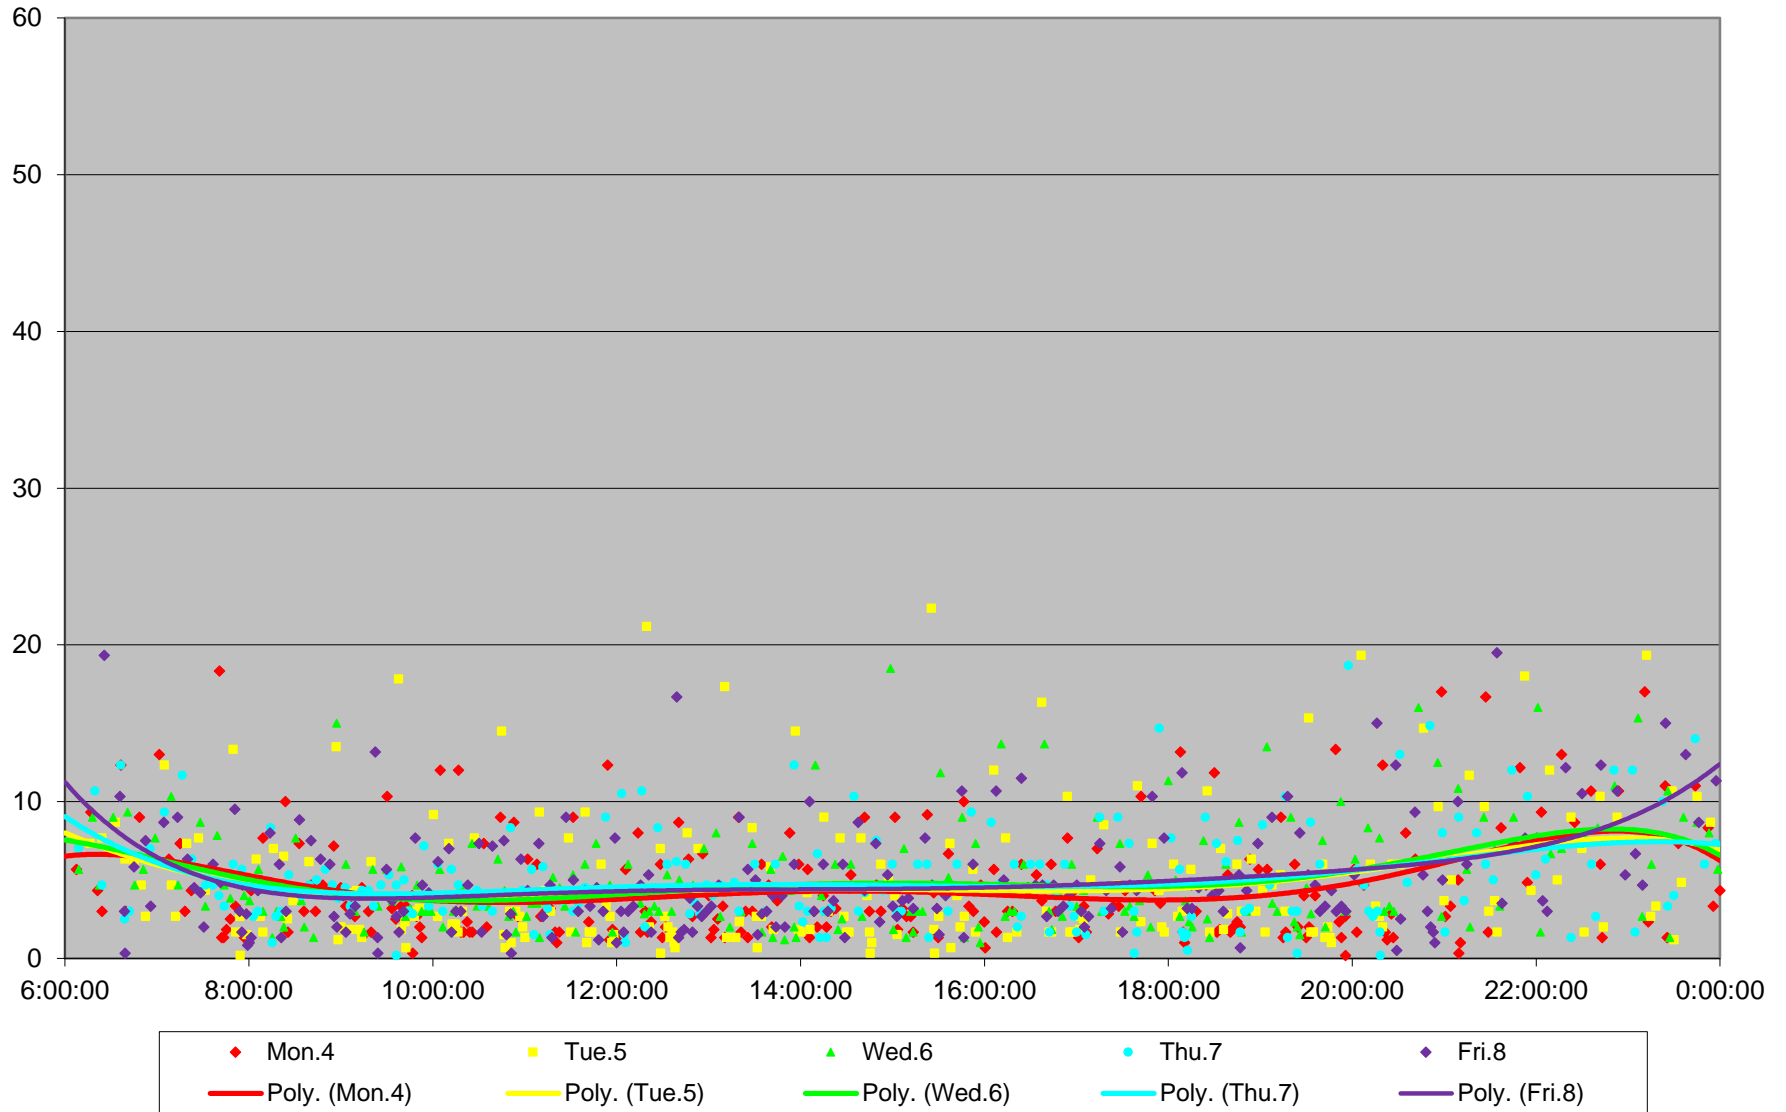

510 Spadina Headways at Richmond Northbound January 2016

510 Spadina Headways at Richmond Northbound January 2016

510 Spadina Headways at Richmond Northbound January 2016

510 Spadina Headways at Richmond Northbound January 2016

510 Spadina Headways at Richmond Northbound January 2016

510 Spadina Headways at Richmond Northbound January 2016

510 Spadina Headways at Richmond Northbound January 2016

510 Spadina Headways at Richmond Northbound January 2016 Weekday Statistics

510 Spadina Headways at Richmond Northbound January 2016 Saturday Statistics

510 Spadina Headways at Richmond Northbound January 2016 Sunday Statistics