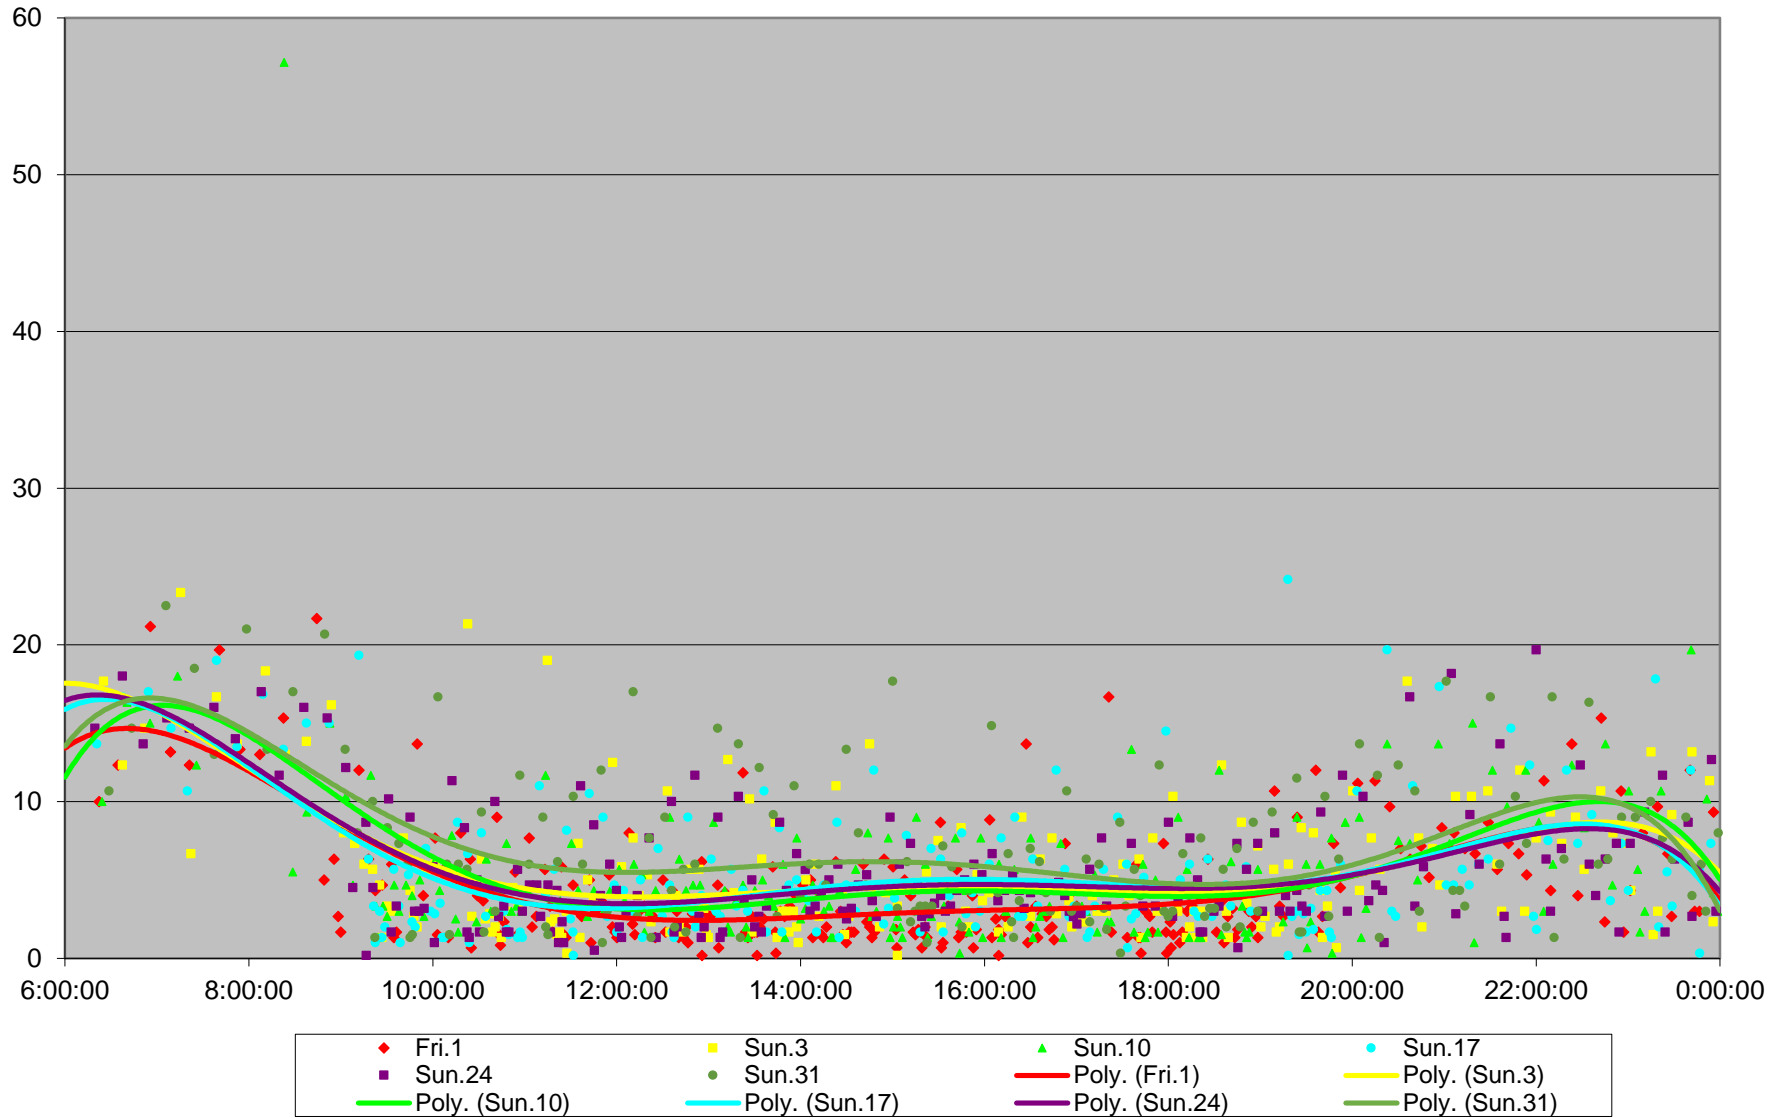

510 Spadina Headways at Richmond Northbound January 2016

510 Spadina Headways at Richmond Northbound January 2016

510 Spadina Headways at Richmond Northbound January 2016

510 Spadina Headways at Richmond Northbound January 2016

510 Spadina Headways at Richmond Northbound January 2016

510 Spadina Headways at Richmond Northbound January 2016

510 Spadina Headways at Richmond Northbound January 2016

510 Spadina Headways at Richmond Northbound January 2016 Weekday Statistics

510 Spadina Headways at Richmond Northbound January 2016 Saturday Statistics

510 Spadina Headways at Richmond Northbound January 2016 Sunday Statistics