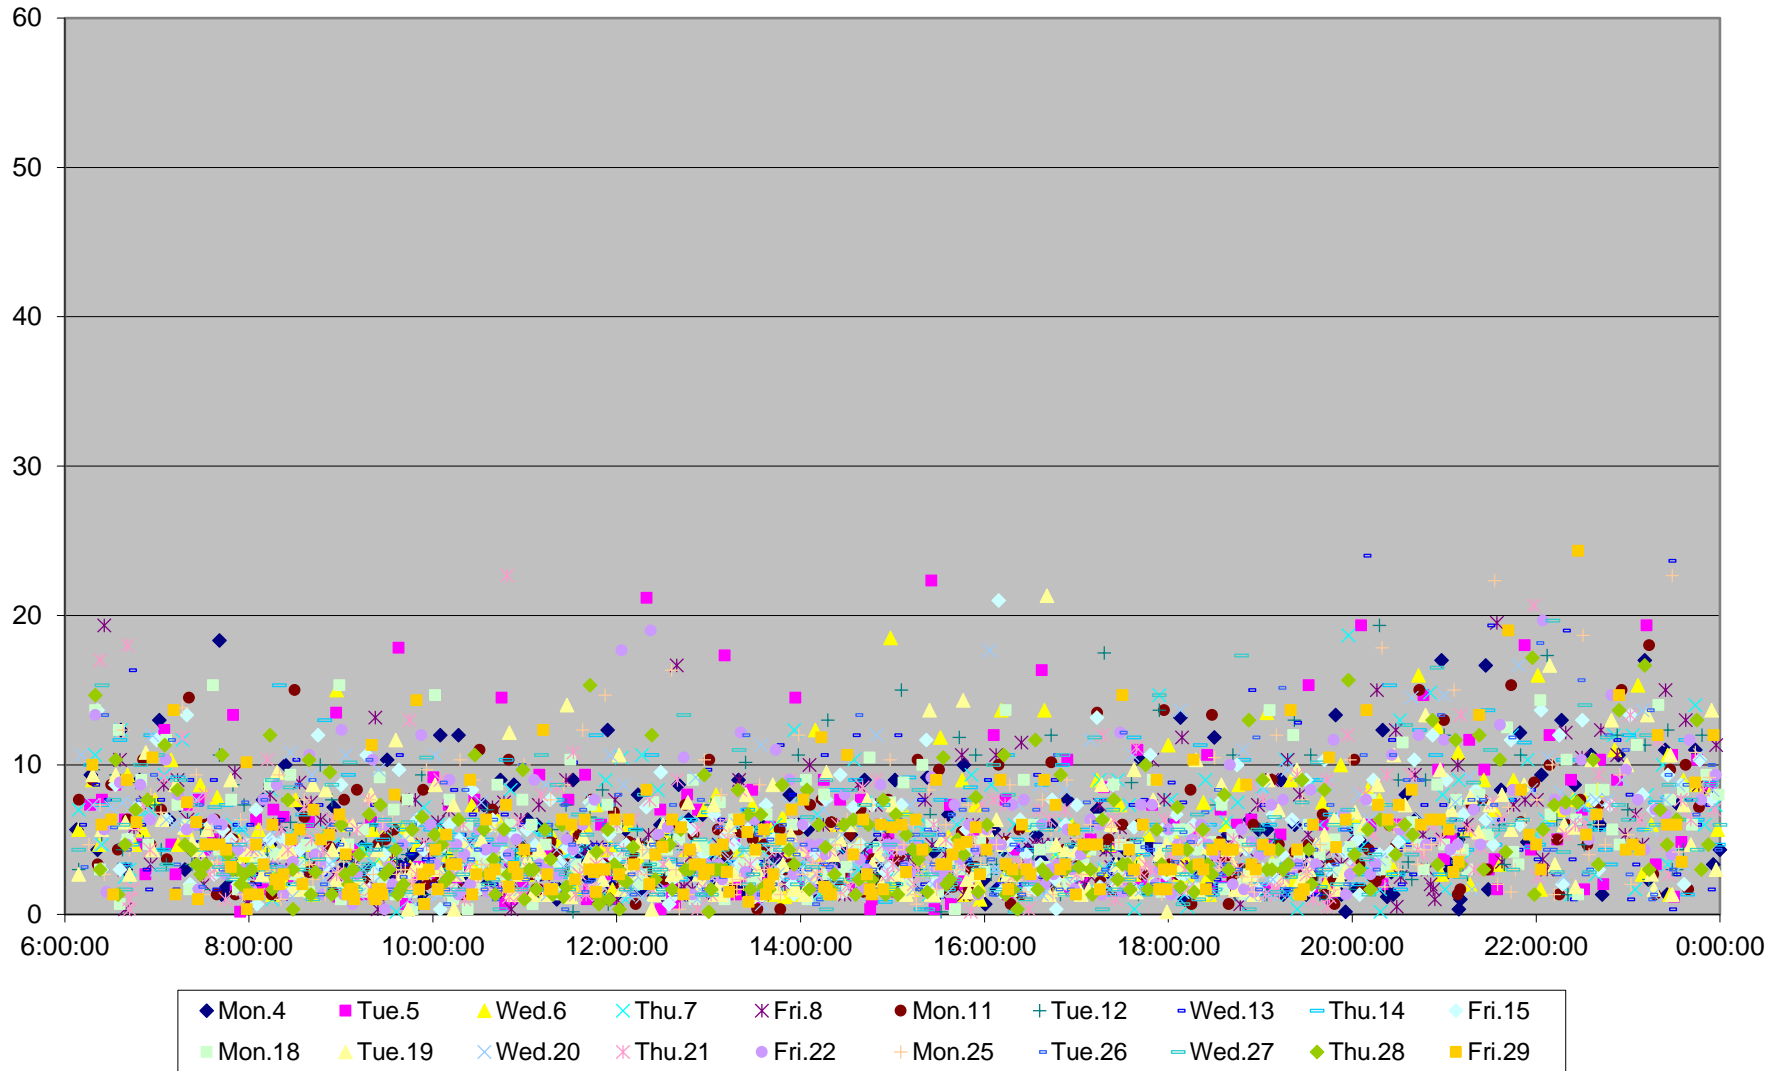

510 Spadina Headways at Richmond Northbound January 2016

510 Spadina Headways at Richmond Northbound January 2016

510 Spadina Headways at Richmond Northbound January 2016

510 Spadina Headways at Richmond Northbound January 2016

510 Spadina Headways at Richmond Northbound January 2016

510 Spadina Headways at Richmond Northbound January 2016

510 Spadina Headways at Richmond Northbound January 2016

510 Spadina Headways at Richmond Northbound January 2016 Weekday Statistics

510 Spadina Headways at Richmond Northbound January 2016 Saturday Statistics

510 Spadina Headways at Richmond Northbound January 2016 Sunday Statistics