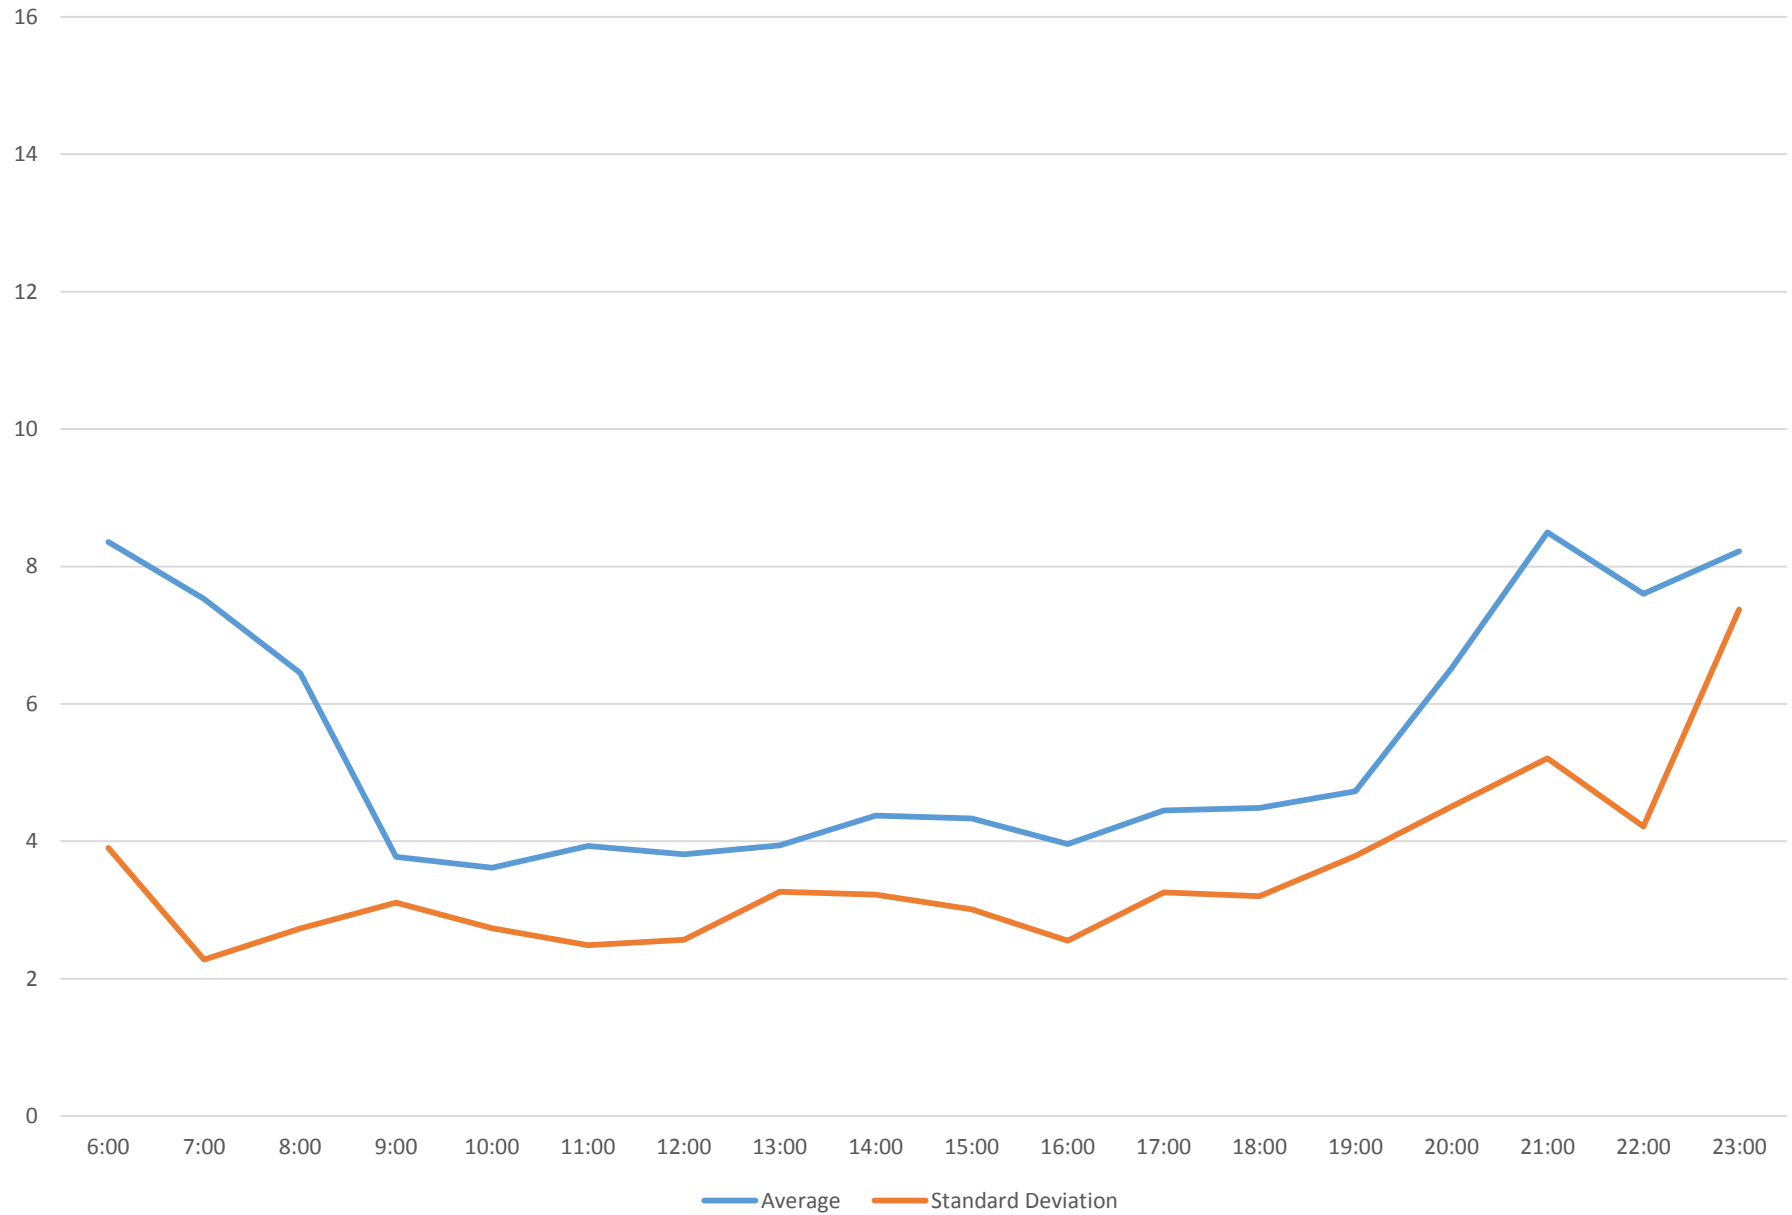

510 Spadina Headways at Richmond Northbound January 2016

510 Spadina Headways at Richmond Northbound January 2016

510 Spadina Headways at Richmond Northbound January 2016

510 Spadina Headways at Richmond Northbound January 2016 Weekday Statistics

510 Spadina Headways at Richmond Northbound January 2016 Saturday Statistics

510 Spadina Headways at Richmond Northbound January 2016 Sunday Statistics