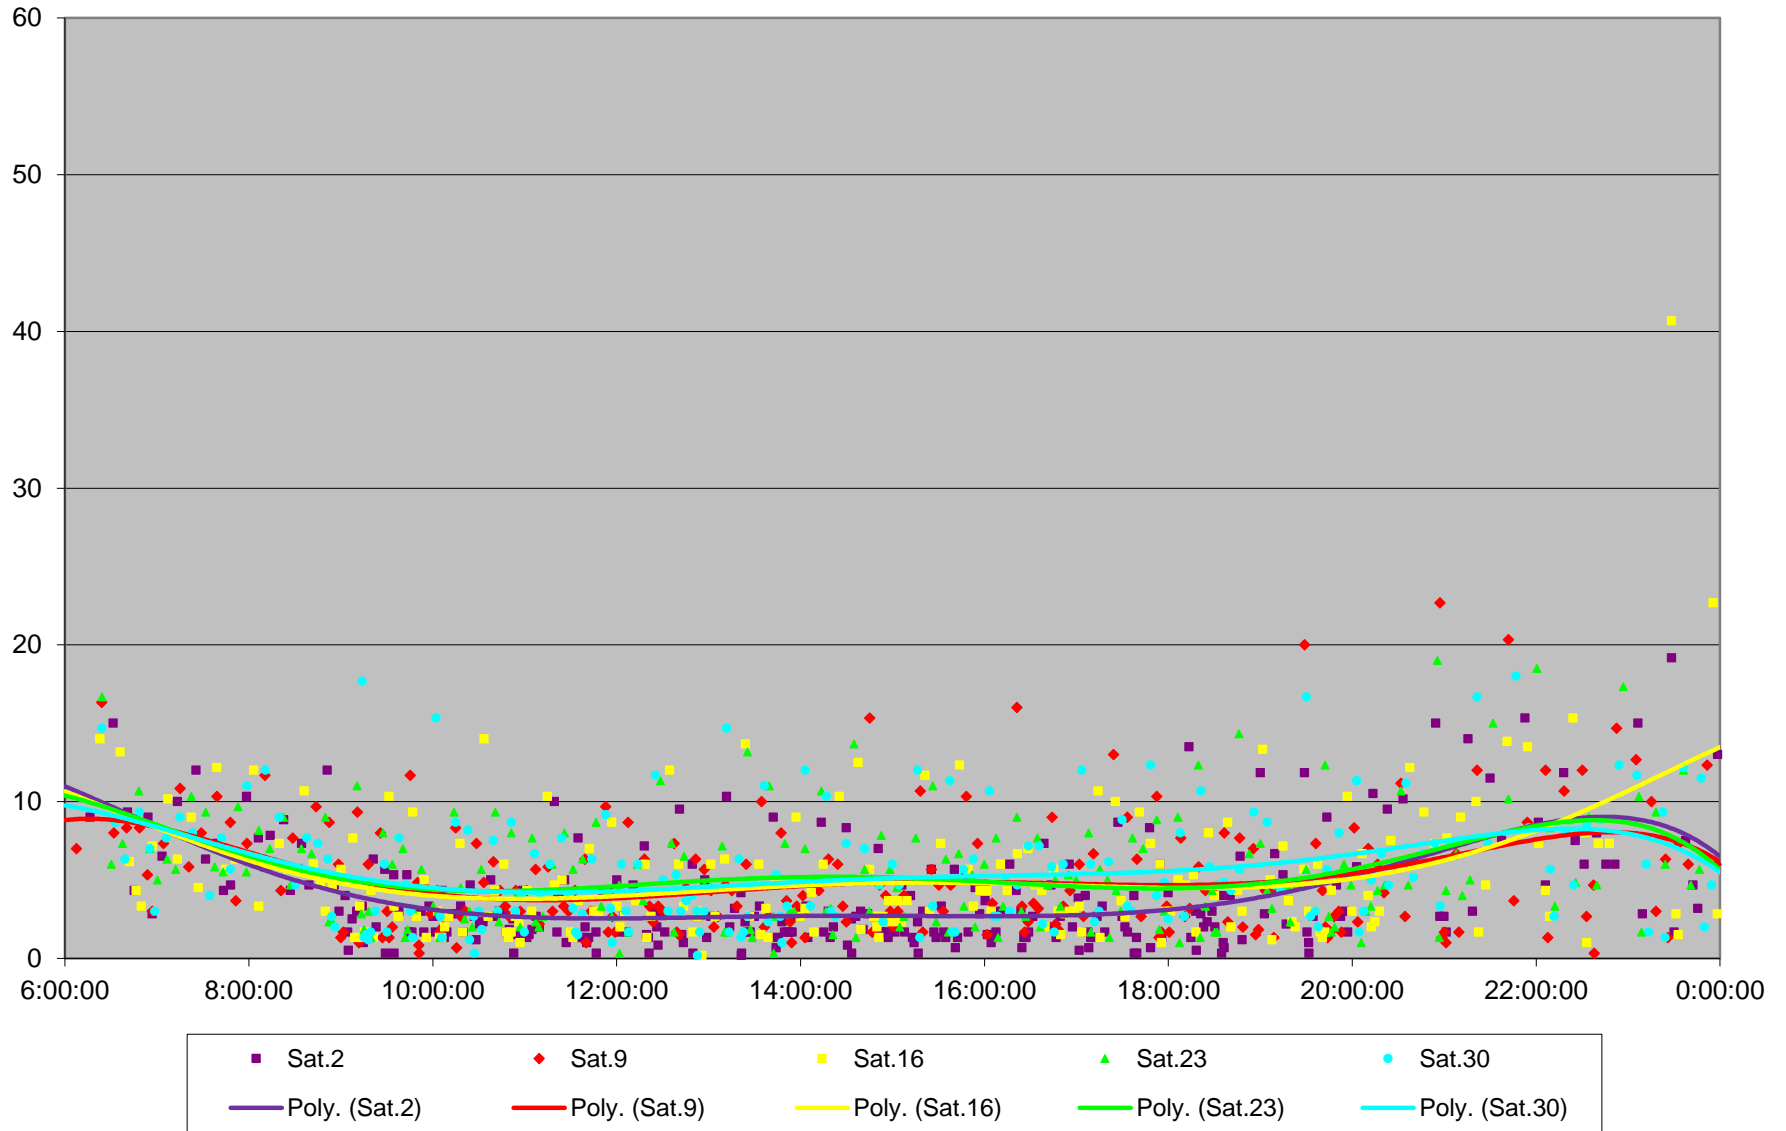

510 Spadina Headways at Richmond Northbound January 2016

510 Spadina Headways at Richmond Northbound January 2016

510 Spadina Headways at Richmond Northbound January 2016

510 Spadina Headways at Richmond Northbound January 2016

510 Spadina Headways at Richmond Northbound January 2016

510 Spadina Headways at Richmond Northbound January 2016

510 Spadina Headways at Richmond Northbound January 2016

510 Spadina Headways at Richmond Northbound January 2016 Weekday Statistics

510 Spadina Headways at Richmond Northbound January 2016 Saturday Statistics

510 Spadina Headways at Richmond Northbound January 2016 Sunday Statistics