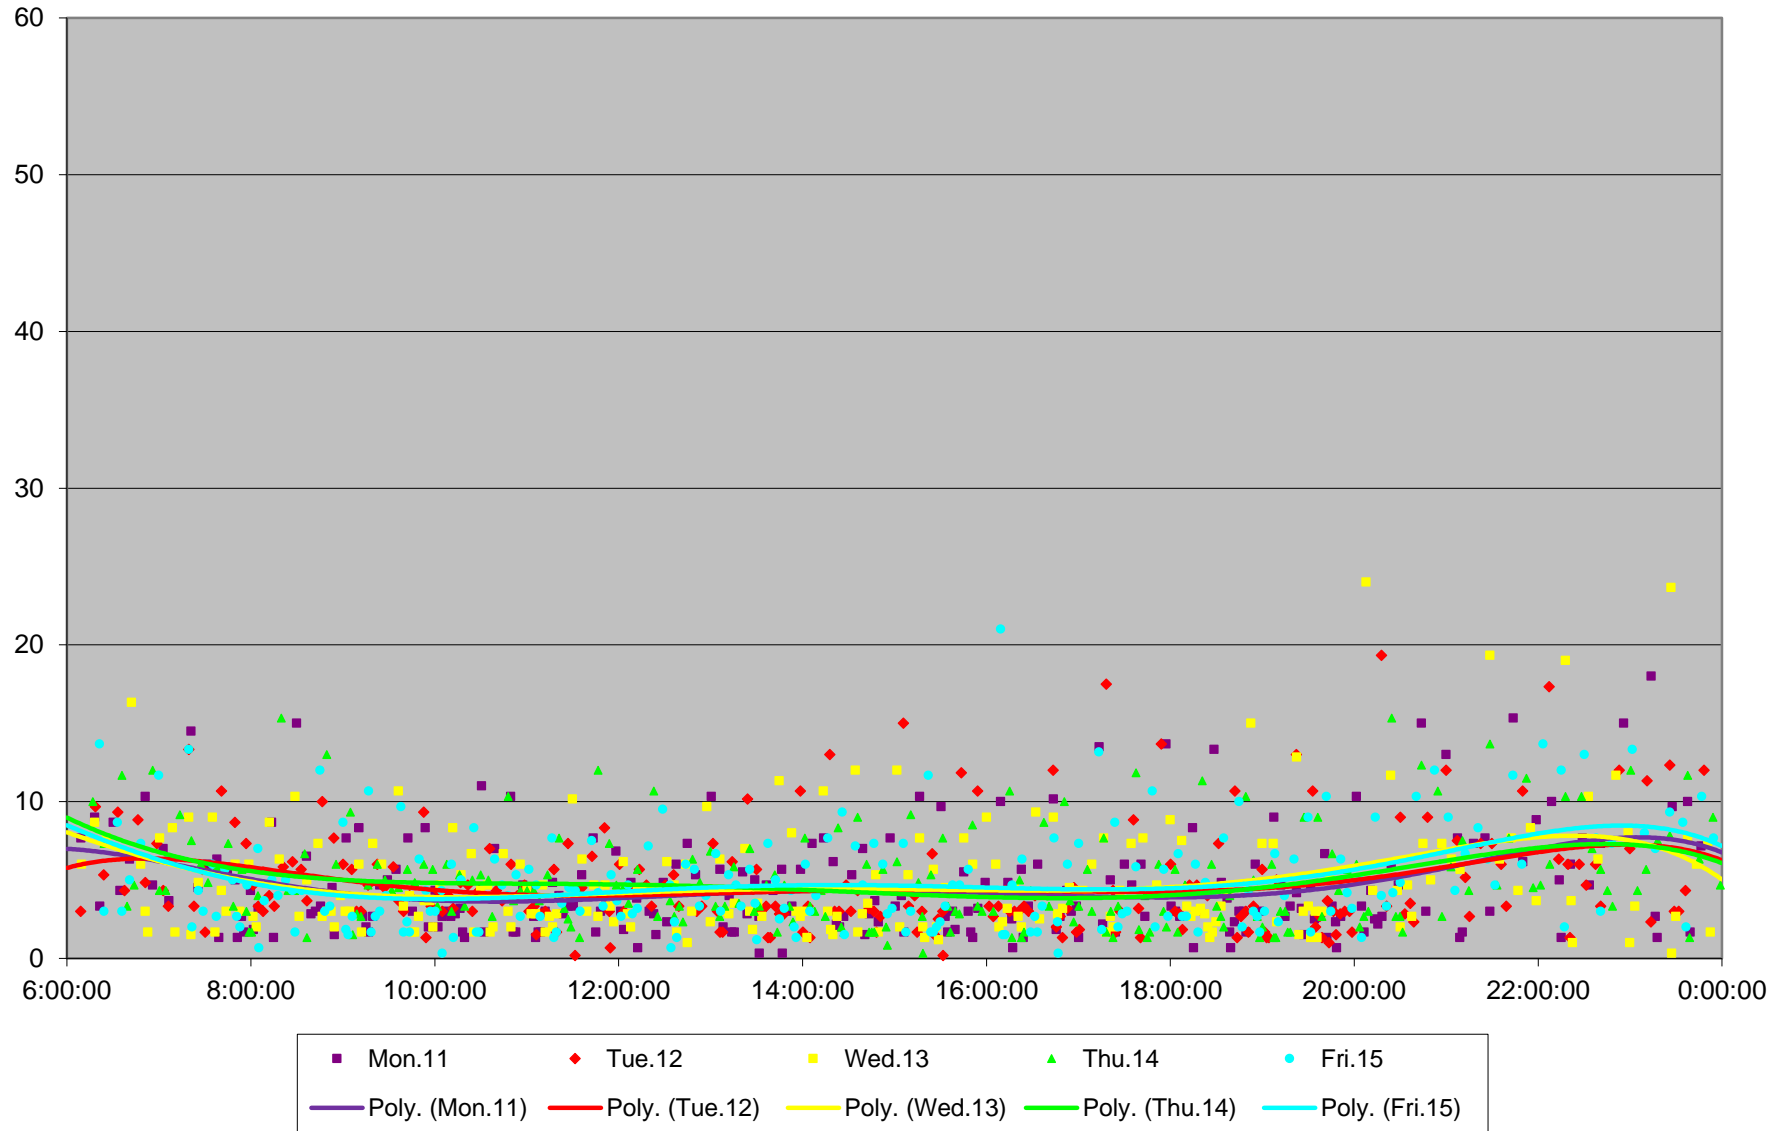

510 Spadina Headways at Richmond Northbound January 2016

510 Spadina Headways at Richmond Northbound January 2016

510 Spadina Headways at Richmond Northbound January 2016

510 Spadina Headways at Richmond Northbound January 2016

510 Spadina Headways at Richmond Northbound January 2016

510 Spadina Headways at Richmond Northbound January 2016

510 Spadina Headways at Richmond Northbound January 2016

510 Spadina Headways at Richmond Northbound January 2016 Weekday Statistics

510 Spadina Headways at Richmond Northbound January 2016 Saturday Statistics

510 Spadina Headways at Richmond Northbound January 2016 Sunday Statistics