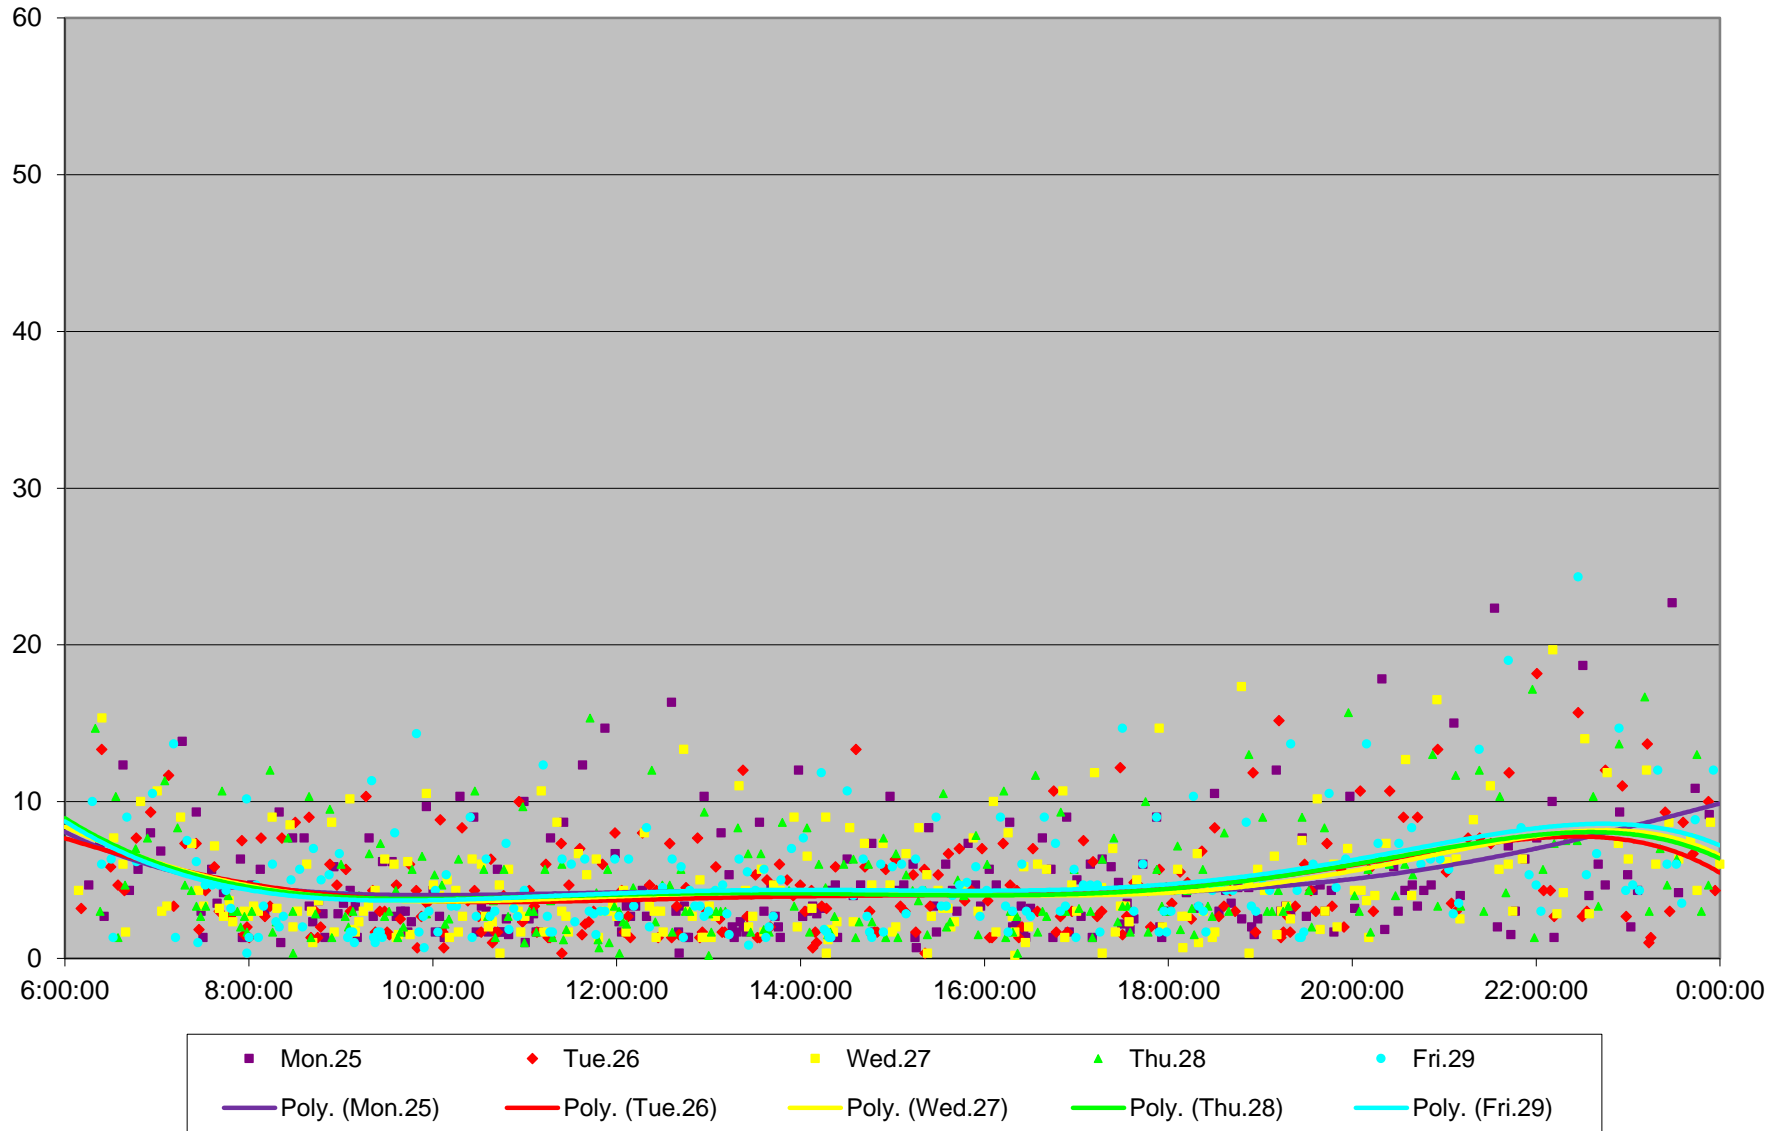

510 Spadina Headways at Richmond Northbound January 2016

510 Spadina Headways at Richmond Northbound January 2016

510 Spadina Headways at Richmond Northbound January 2016

510 Spadina Headways at Richmond Northbound January 2016

510 Spadina Headways at Richmond Northbound January 2016

510 Spadina Headways at Richmond Northbound January 2016

510 Spadina Headways at Richmond Northbound January 2016

510 Spadina Headways at Richmond Northbound January 2016 Weekday Statistics

510 Spadina Headways at Richmond Northbound January 2016 Saturday Statistics

510 Spadina Headways at Richmond Northbound January 2016 Sunday Statistics