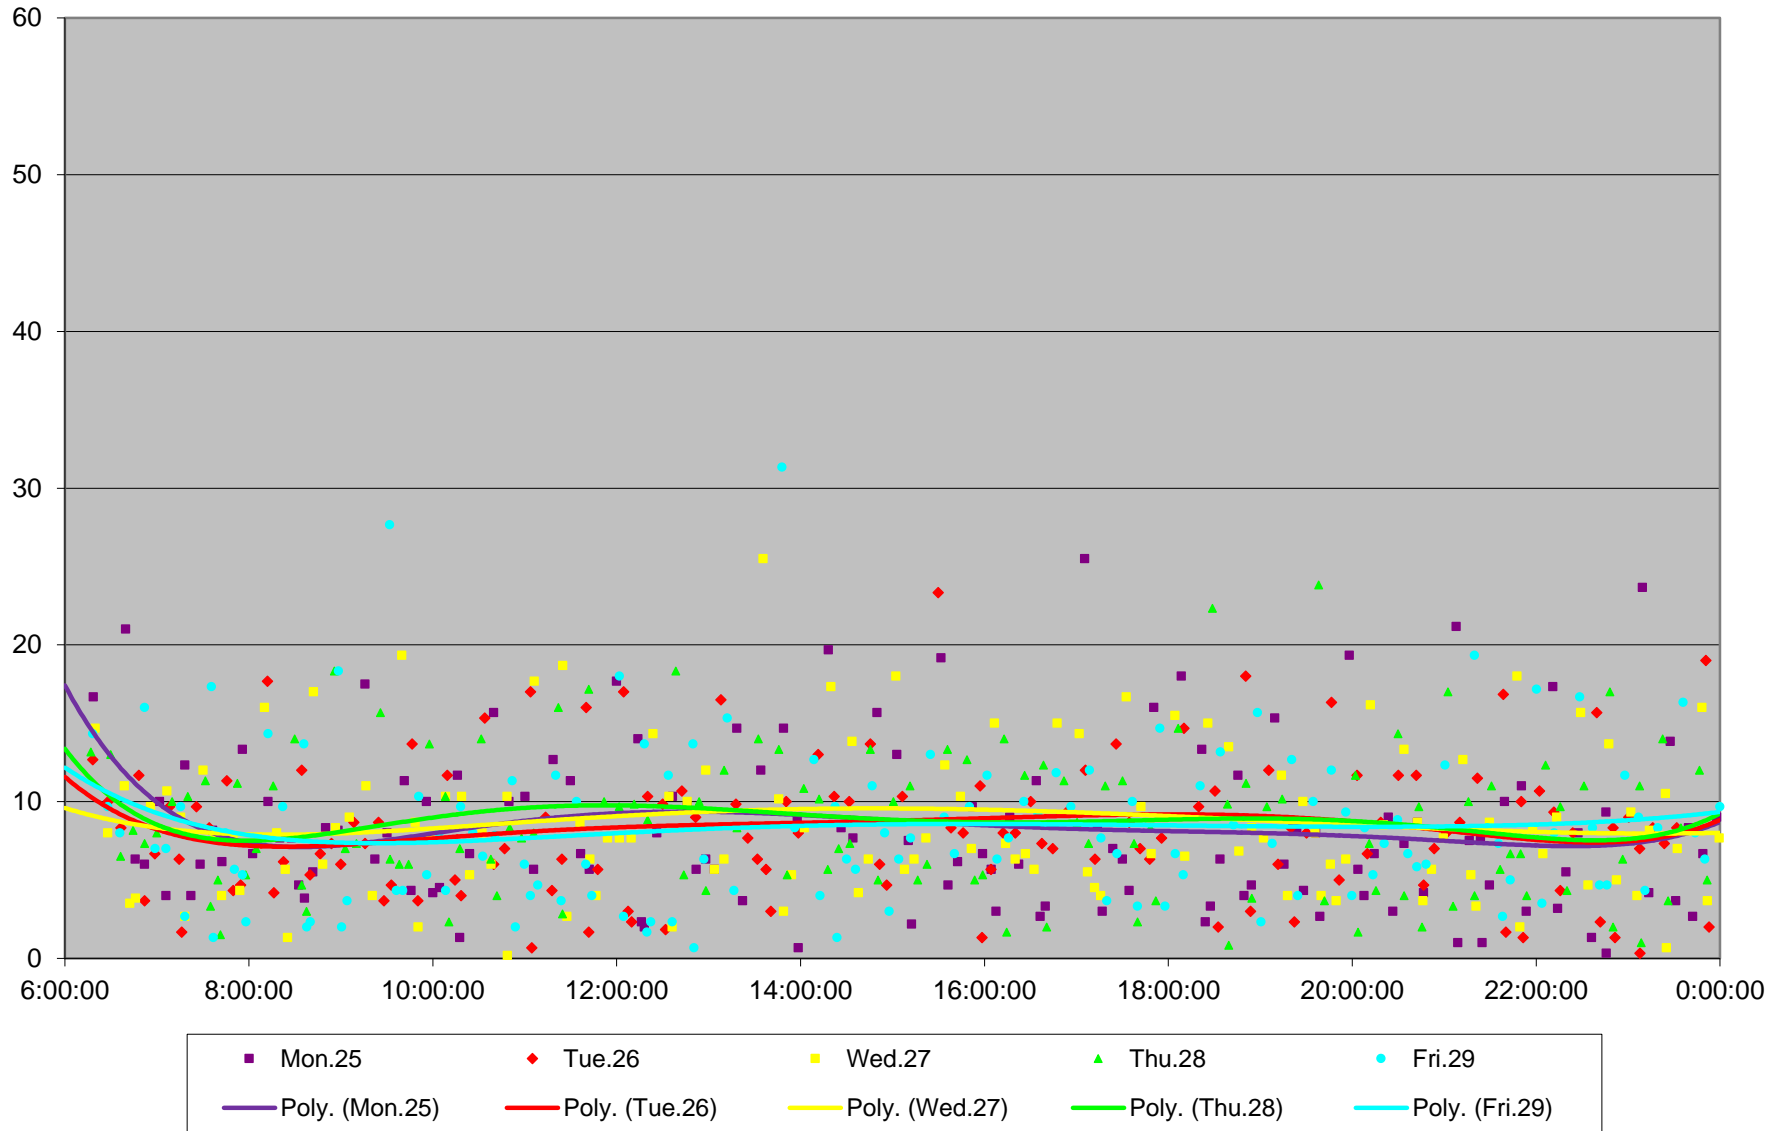

510 Spadina Headways at York Eastbound January 2016

510 Spadina Headways at York Eastbound January 2016

510 Spadina Headways at York Eastbound January 2016

510 Spadina Headways at York Eastbound January 2016

510 Spadina Headways at York Eastbound January 2016

510 Spadina Headways at York Eastbound January 2016

510 Spadina Headways at York Eastbound January 2016

510 Spadina Headways at York Eastbound January 2016 Weekday Statistics

510 Spadina Headways at York Eastbound January 2016 Saturday Statistics

510 Spadina Headways at York Eastbound January 2016 Sunday Statistics