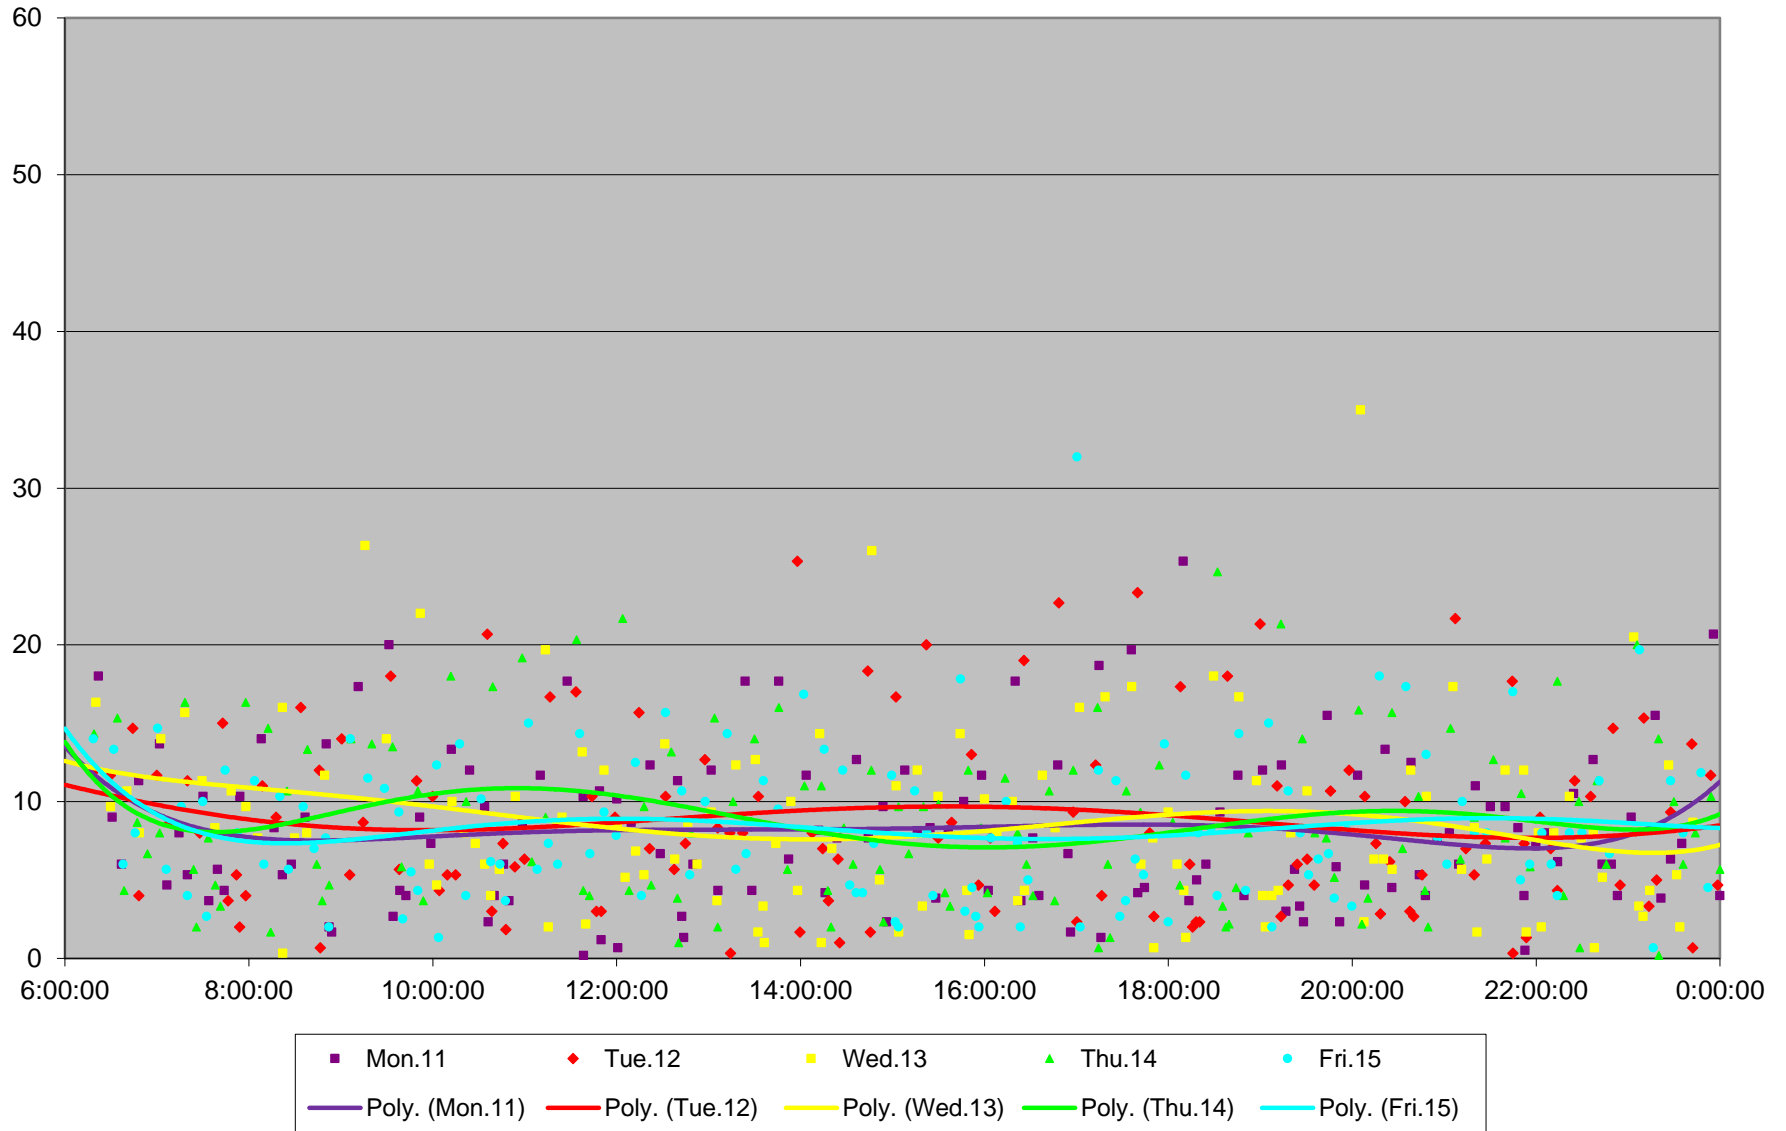

510 Spadina Headways at York Eastbound January 2016

510 Spadina Headways at York Eastbound January 2016

510 Spadina Headways at York Eastbound January 2016

510 Spadina Headways at York Eastbound January 2016

510 Spadina Headways at York Eastbound January 2016

510 Spadina Headways at York Eastbound January 2016

510 Spadina Headways at York Eastbound January 2016

510 Spadina Headways at York Eastbound January 2016 Weekday Statistics

510 Spadina Headways at York Eastbound January 2016 Saturday Statistics

510 Spadina Headways at York Eastbound January 2016 Sunday Statistics