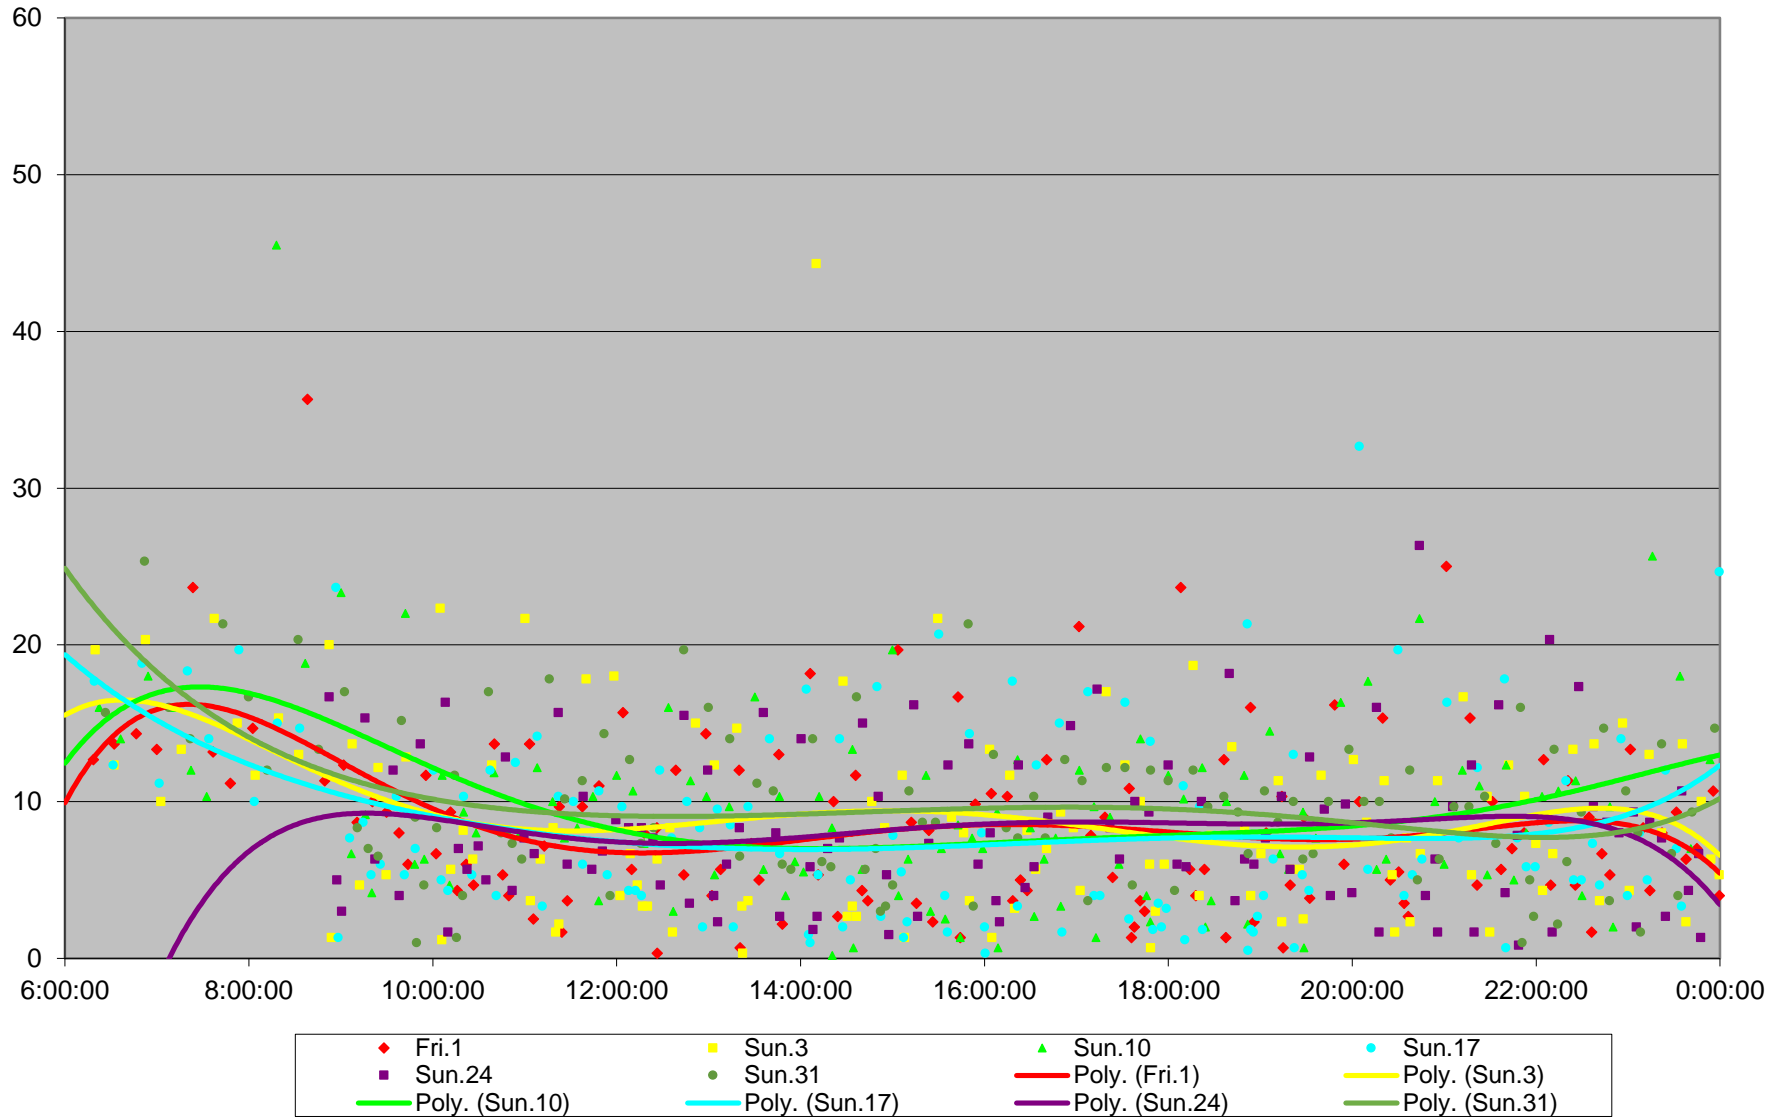

510 Spadina Headways at York Eastbound January 2016

510 Spadina Headways at York Eastbound January 2016

510 Spadina Headways at York Eastbound January 2016

510 Spadina Headways at York Eastbound January 2016

510 Spadina Headways at York Eastbound January 2016

510 Spadina Headways at York Eastbound January 2016

510 Spadina Headways at York Eastbound January 2016

510 Spadina Headways at York Eastbound January 2016 Weekday Statistics

510 Spadina Headways at York Eastbound January 2016 Saturday Statistics

510 Spadina Headways at York Eastbound January 2016 Sunday Statistics