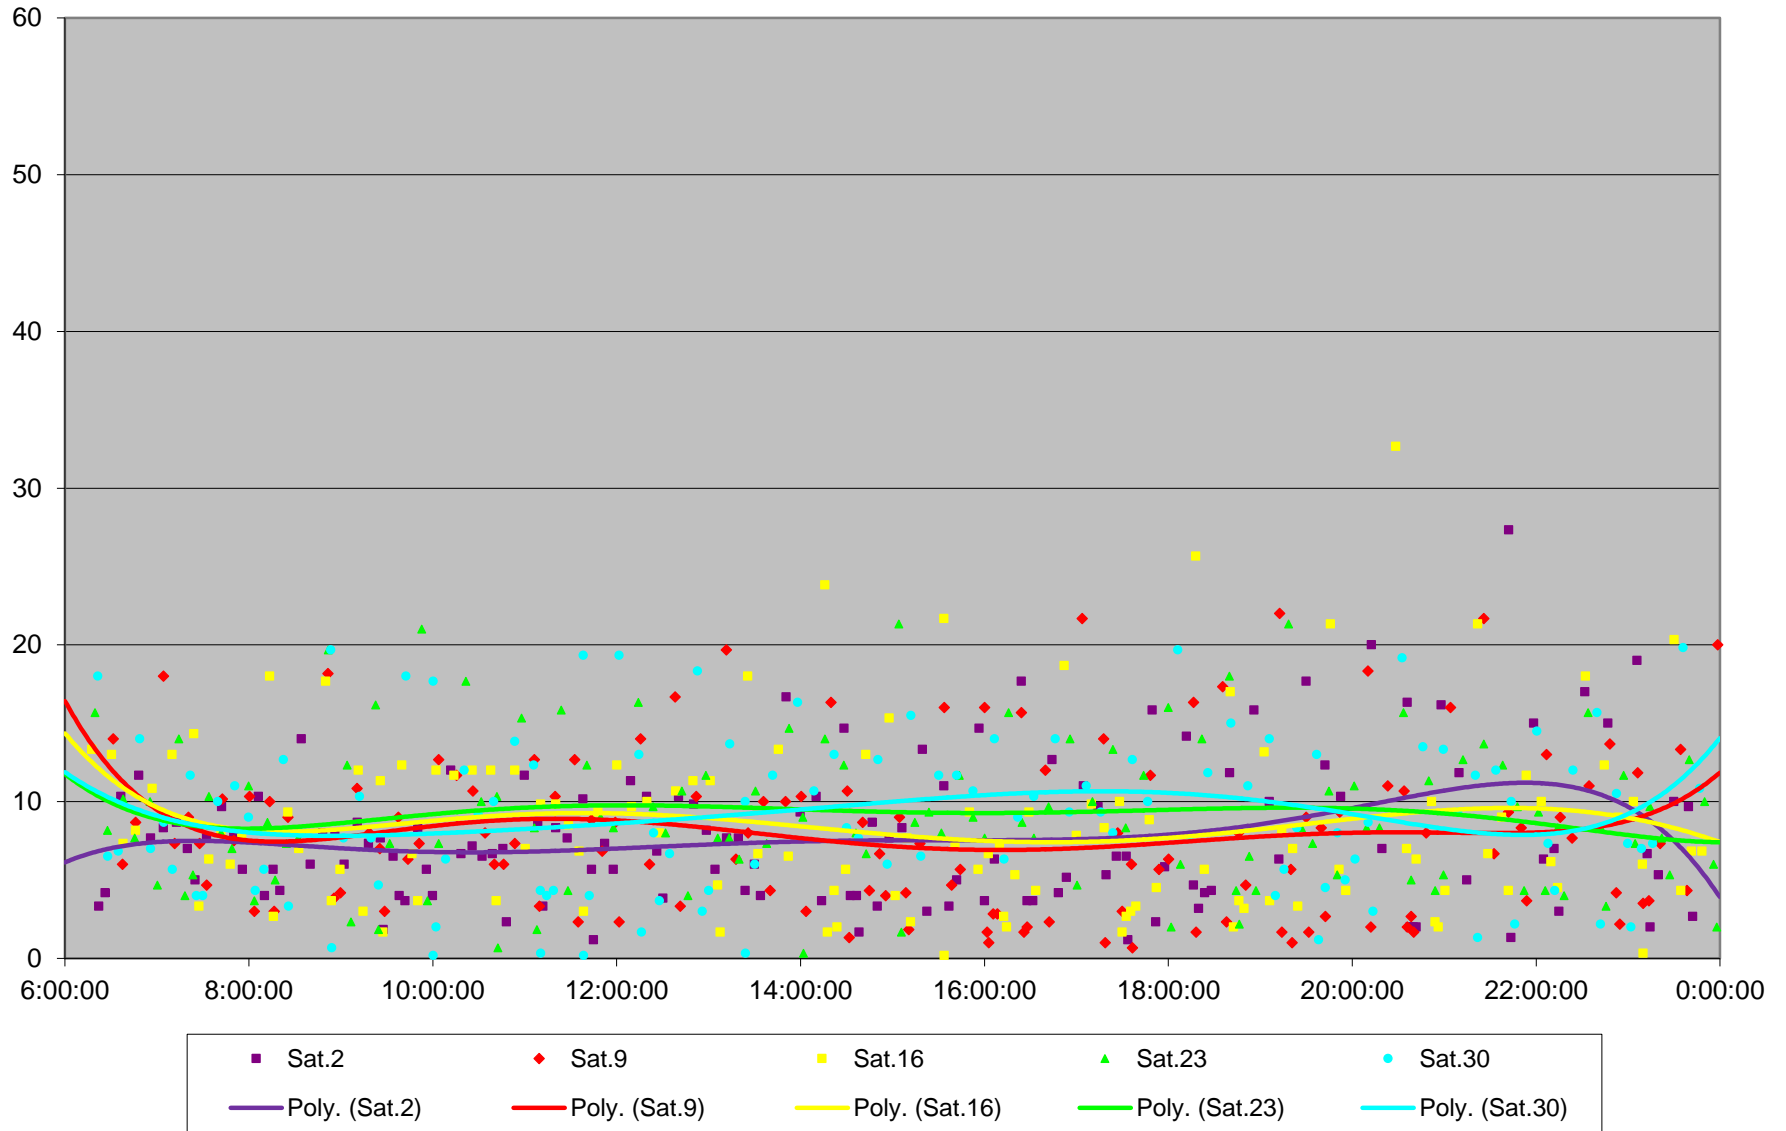

510 Spadina Headways at York Eastbound January 2016

510 Spadina Headways at York Eastbound January 2016

510 Spadina Headways at York Eastbound January 2016

510 Spadina Headways at York Eastbound January 2016

510 Spadina Headways at York Eastbound January 2016

510 Spadina Headways at York Eastbound January 2016

510 Spadina Headways at York Eastbound January 2016

510 Spadina Headways at York Eastbound January 2016 Weekday Statistics

510 Spadina Headways at York Eastbound January 2016 Saturday Statistics

510 Spadina Headways at York Eastbound January 2016 Sunday Statistics