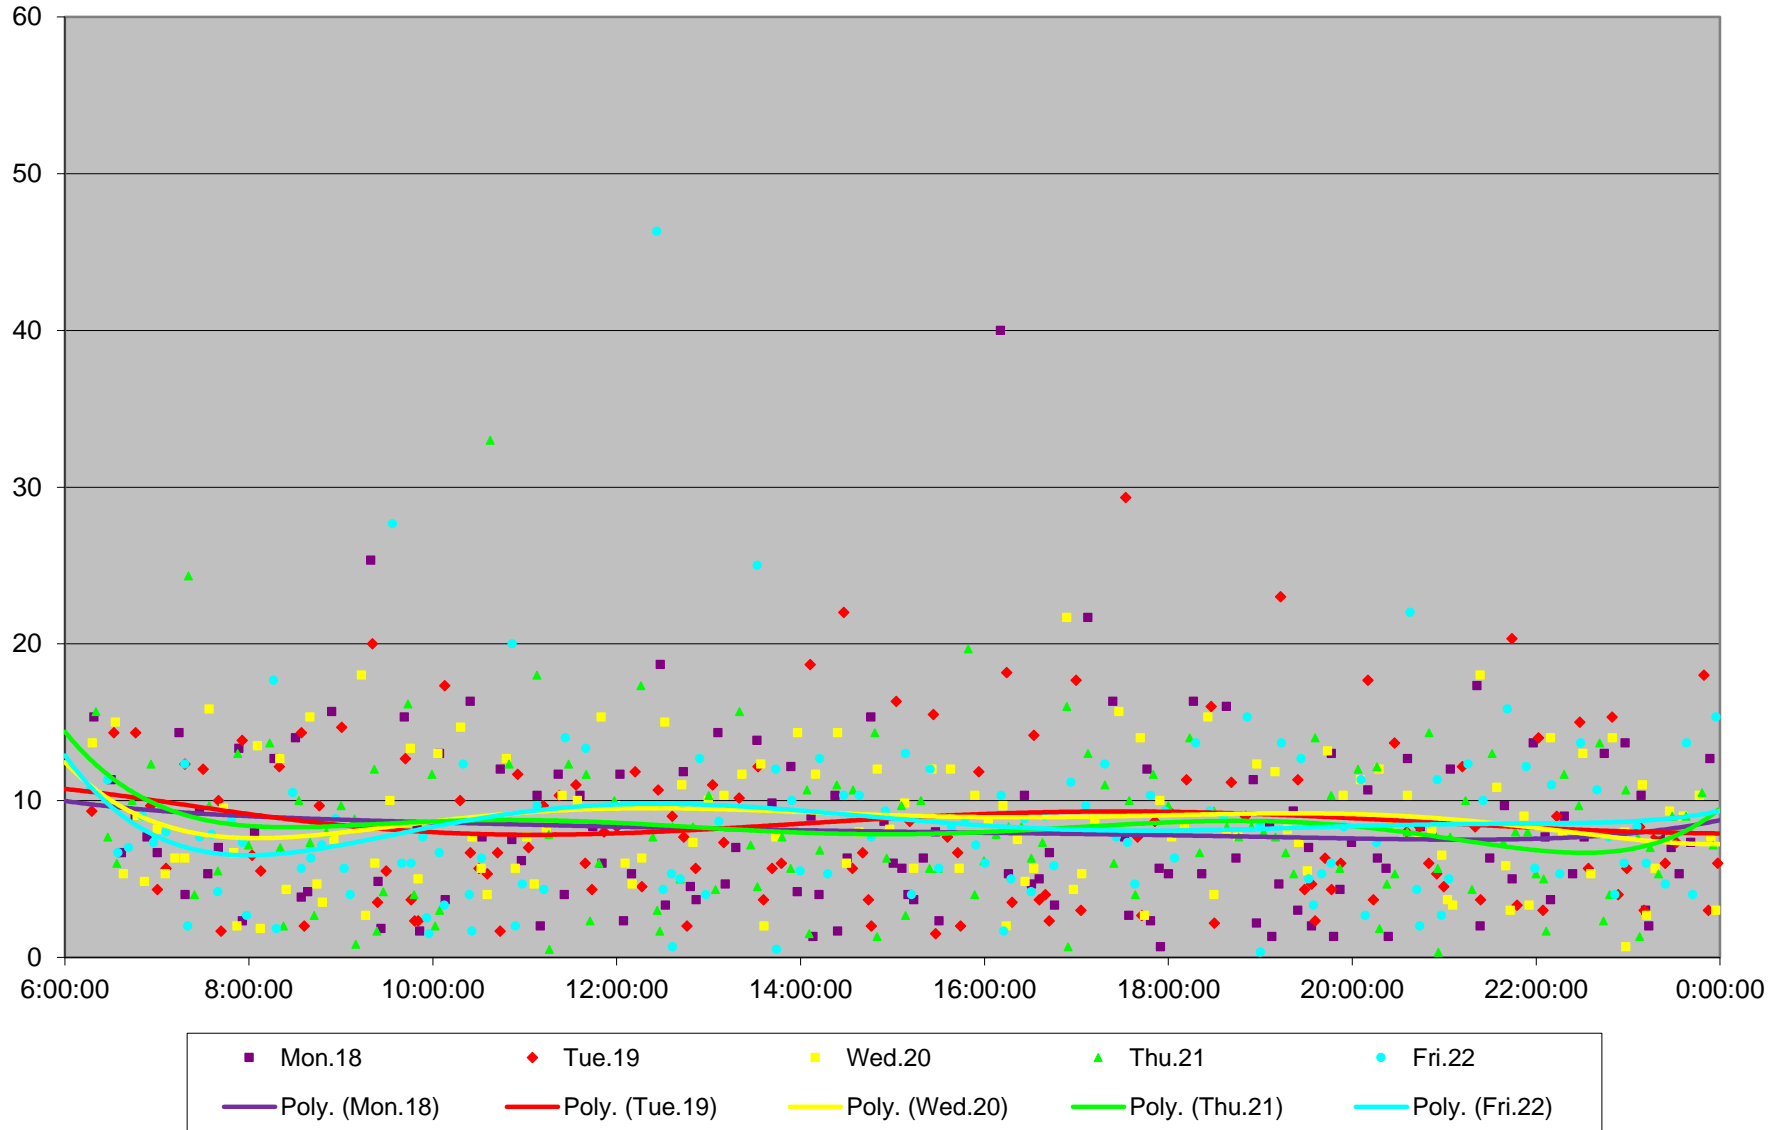

510 Spadina Headways at York Eastbound January 2016

510 Spadina Headways at York Eastbound January 2016

510 Spadina Headways at York Eastbound January 2016

510 Spadina Headways at York Eastbound January 2016

510 Spadina Headways at York Eastbound January 2016

510 Spadina Headways at York Eastbound January 2016

510 Spadina Headways at York Eastbound January 2016

510 Spadina Headways at York Eastbound January 2016 Weekday Statistics

510 Spadina Headways at York Eastbound January 2016 Saturday Statistics

510 Spadina Headways at York Eastbound January 2016 Sunday Statistics