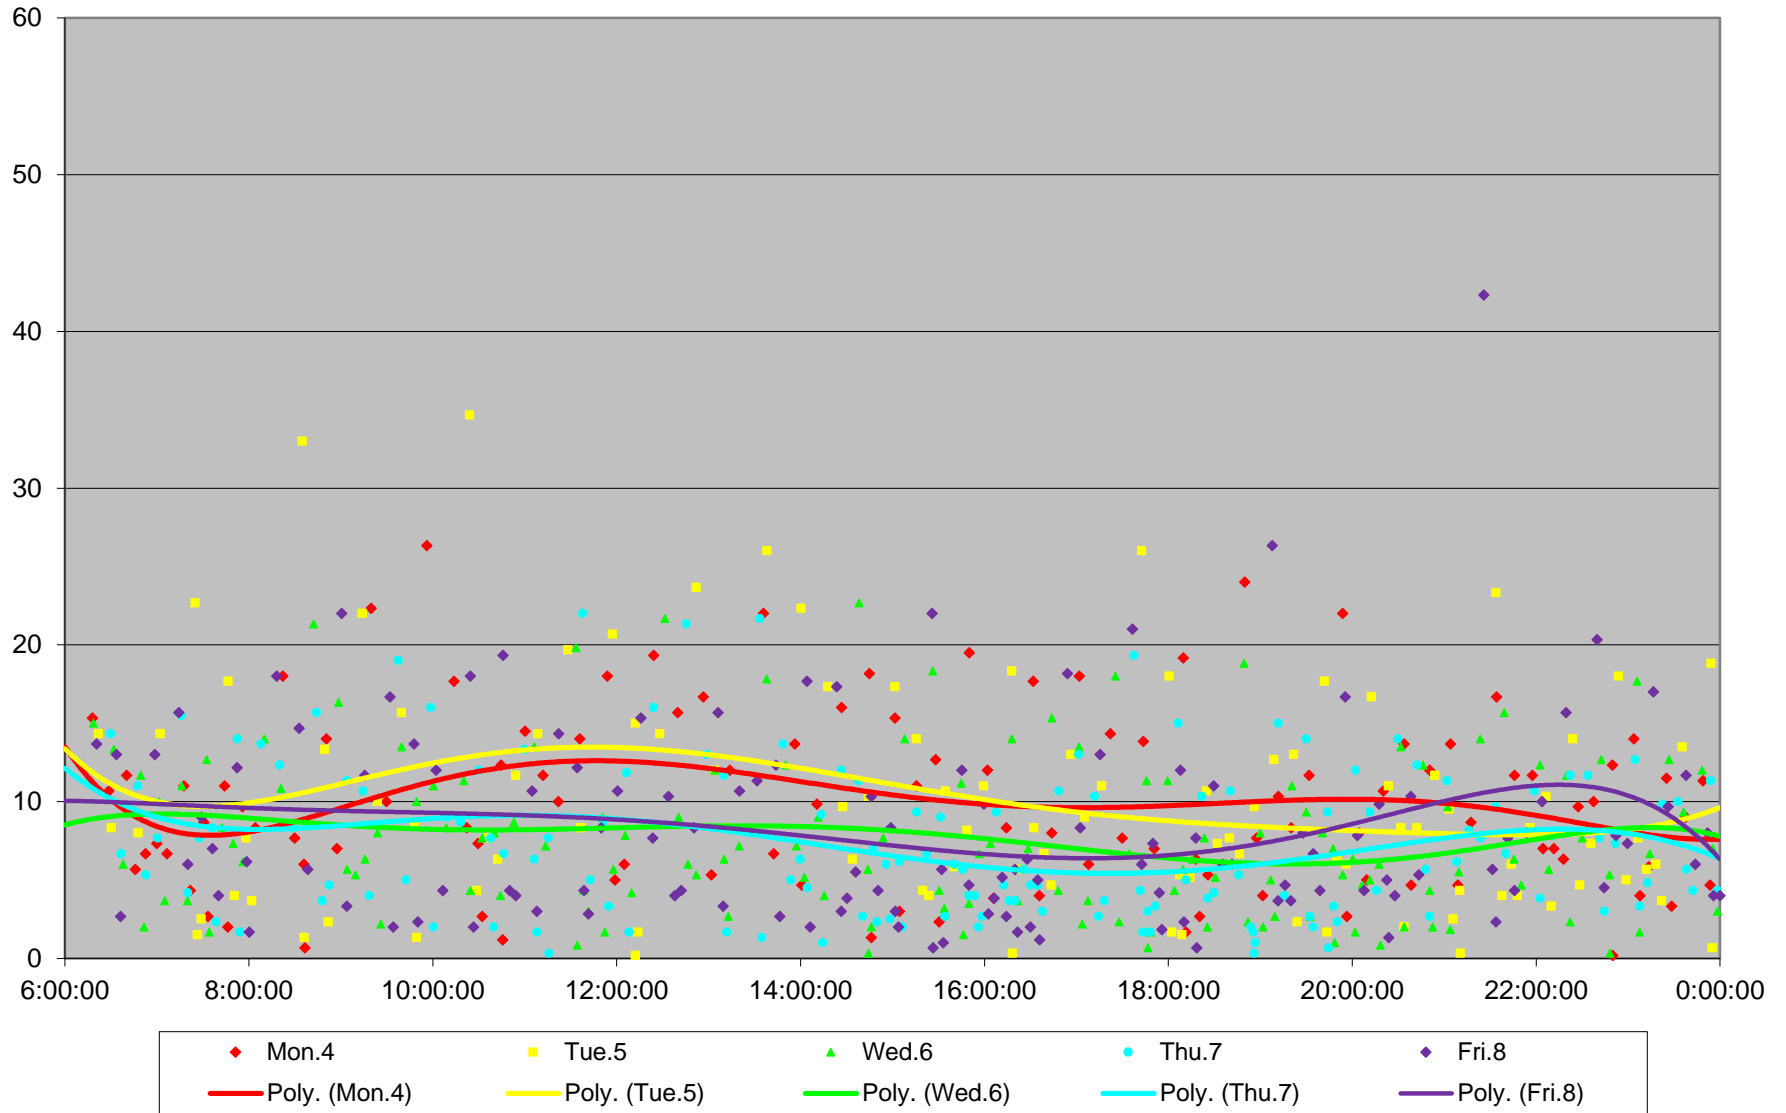

510 Spadina Headways at York Eastbound January 2016

510 Spadina Headways at York Eastbound January 2016

510 Spadina Headways at York Eastbound January 2016

510 Spadina Headways at York Eastbound January 2016

510 Spadina Headways at York Eastbound January 2016

510 Spadina Headways at York Eastbound January 2016

510 Spadina Headways at York Eastbound January 2016

510 Spadina Headways at York Eastbound January 2016 Weekday Statistics

510 Spadina Headways at York Eastbound January 2016 Saturday Statistics

510 Spadina Headways at York Eastbound January 2016 Sunday Statistics