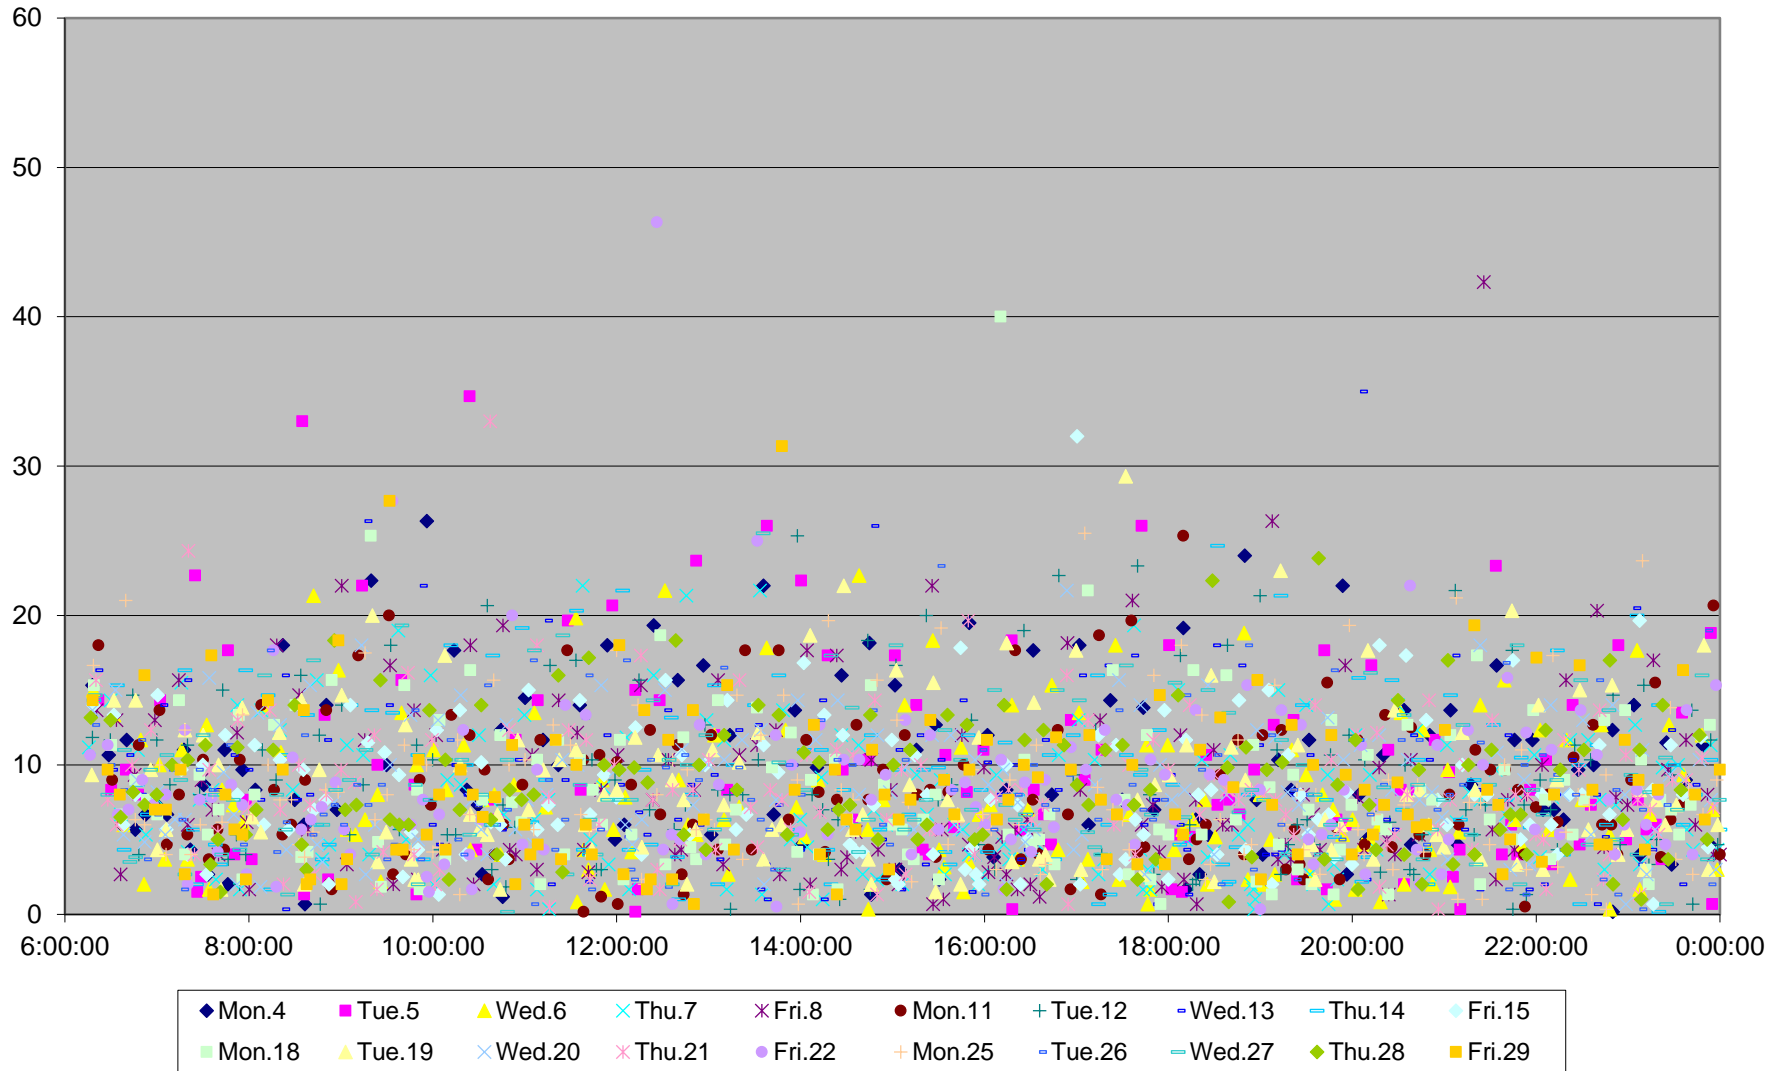

510 Spadina Headways at York Eastbound January 2016

510 Spadina Headways at York Eastbound January 2016

510 Spadina Headways at York Eastbound January 2016

510 Spadina Headways at York Eastbound January 2016

510 Spadina Headways at York Eastbound January 2016

510 Spadina Headways at York Eastbound January 2016

510 Spadina Headways at York Eastbound January 2016

510 Spadina Headways at York Eastbound January 2016 Weekday Statistics

510 Spadina Headways at York Eastbound January 2016 Saturday Statistics

510 Spadina Headways at York Eastbound January 2016 Sunday Statistics