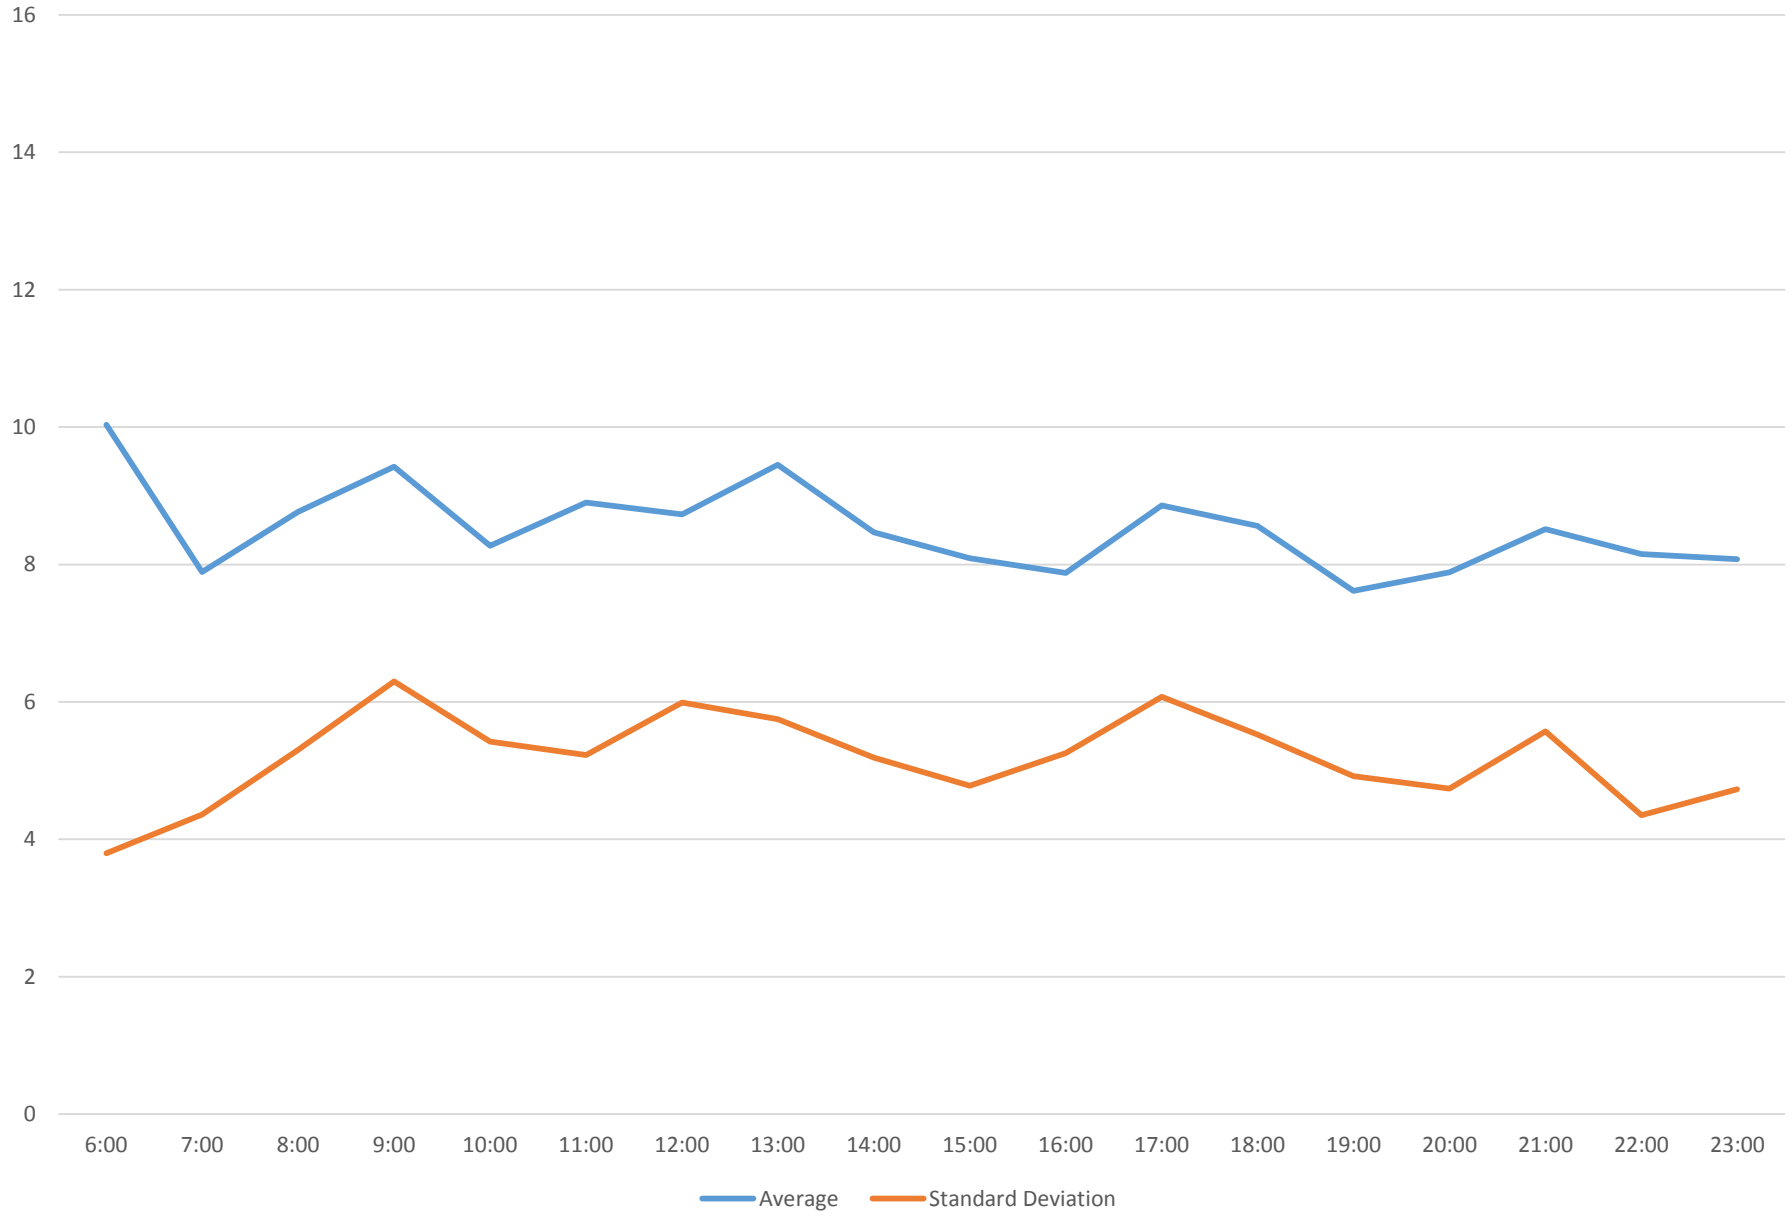

510 Spadina Headways at York Eastbound January 2016

510 Spadina Headways at York Eastbound January 2016

510 Spadina Headways at York Eastbound January 2016

510 Spadina Headways at York Eastbound January 2016 Weekday Statistics

510 Spadina Headways at York Eastbound January 2016 Saturday Statistics

510 Spadina Headways at York Eastbound January 2016 Sunday Statistics