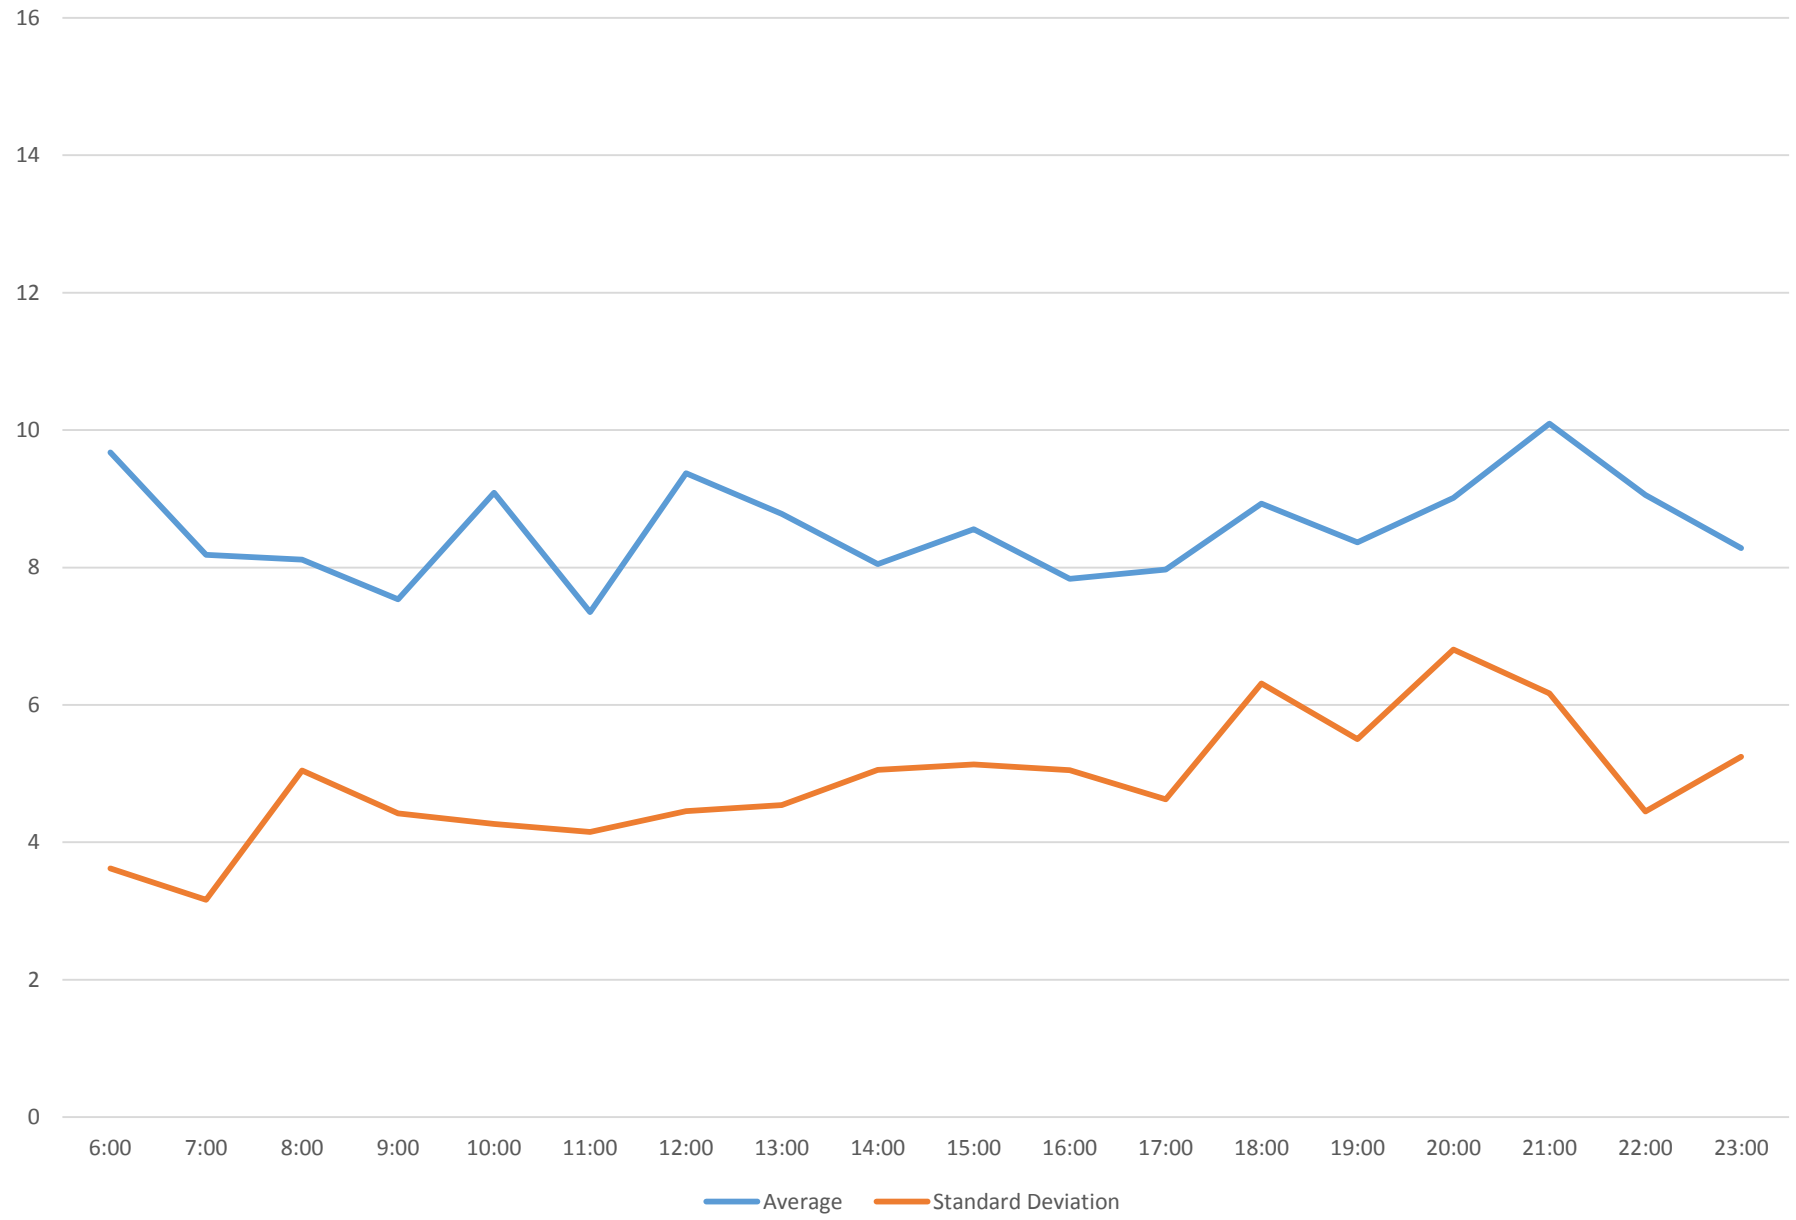

510 Spadina Headways at York Eastbound January 2016

510 Spadina Headways at York Eastbound January 2016

510 Spadina Headways at York Eastbound January 2016

510 Spadina Headways at York Eastbound January 2016 Weekday Statistics

510 Spadina Headways at York Eastbound January 2016 Saturday Statistics

510 Spadina Headways at York Eastbound January 2016 Sunday Statistics