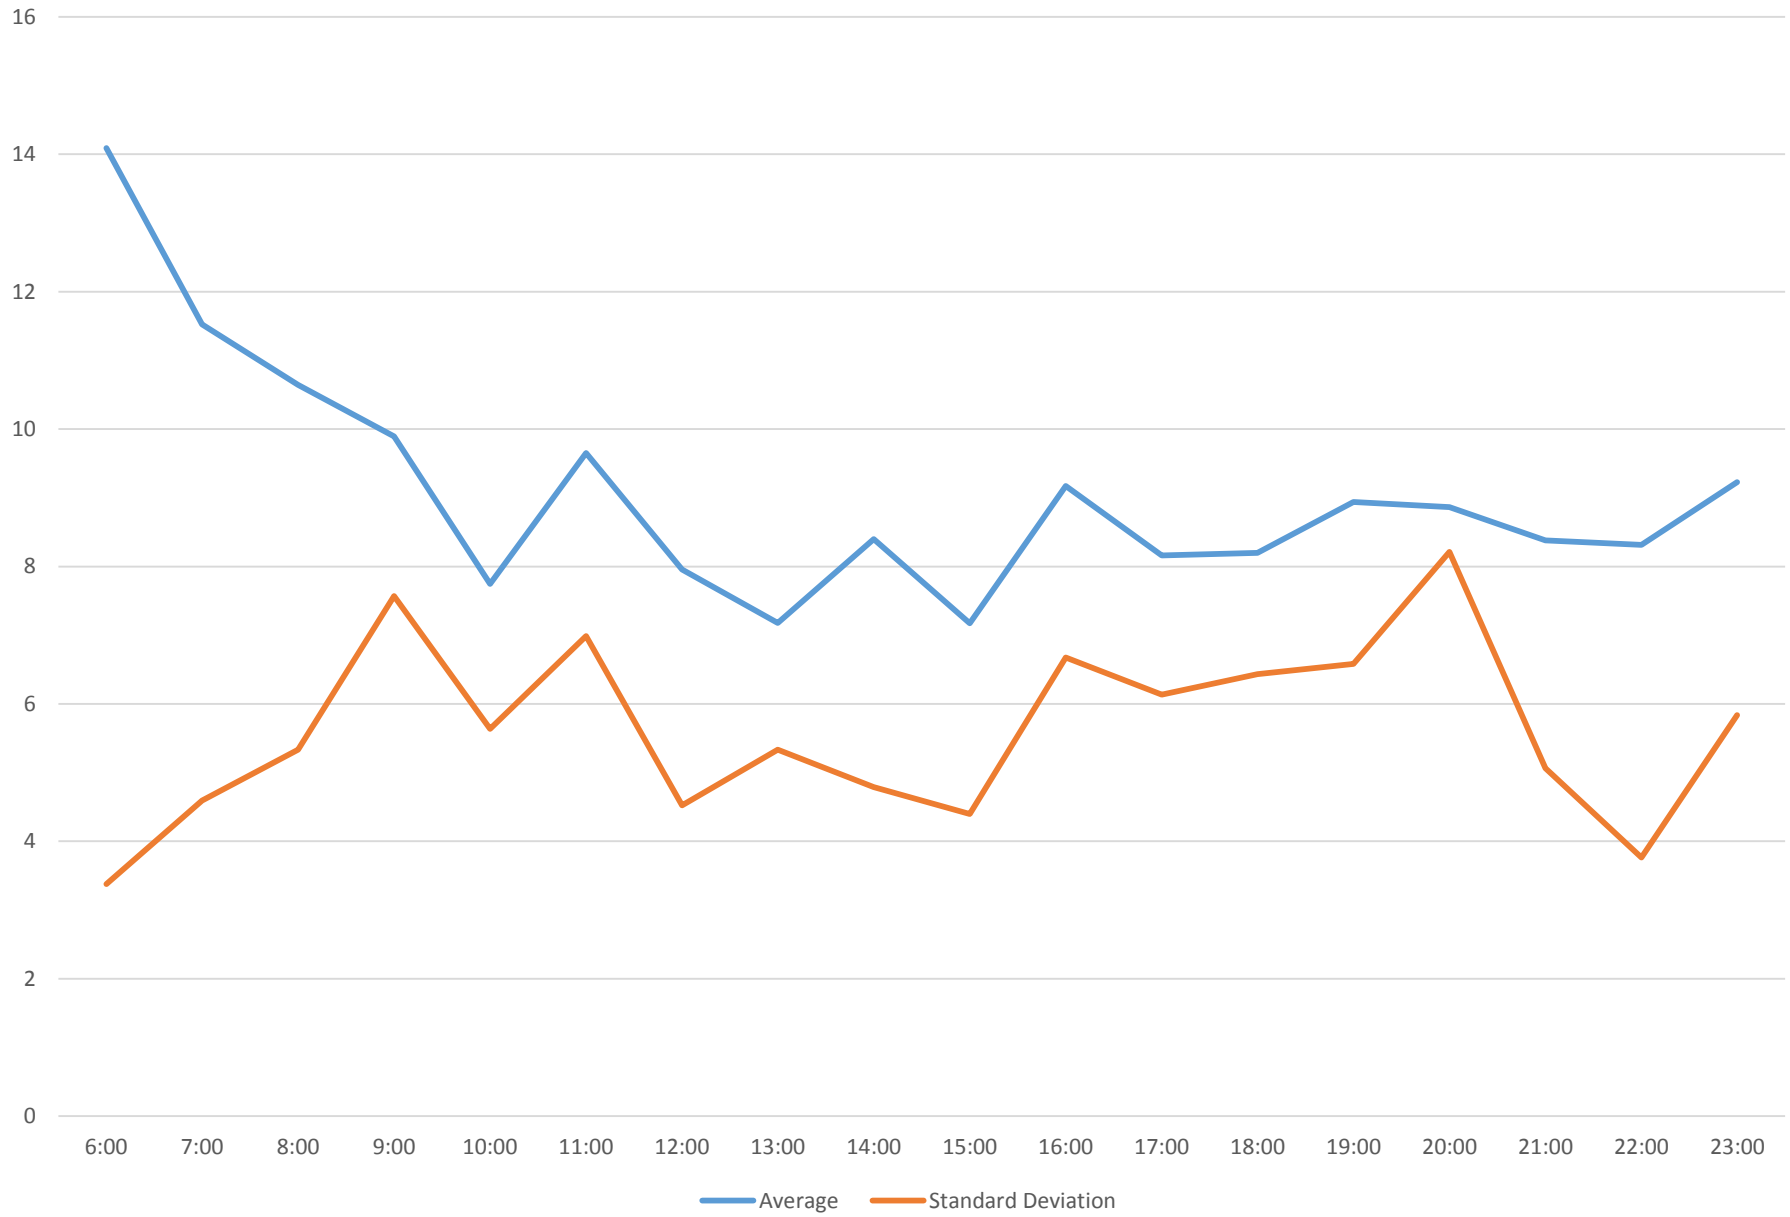

510 Spadina Headways at York Westbound December 2015

510 Spadina Headways at York Westbound December 2015

510 Spadina Headways at York Westbound December 2015

510 Spadina Headways at York Westbound December 2015

510 Spadina Headways at York Westbound December 2015 Weekday Statistics

510 Spadina Headways at York Westbound December 2015 Saturday Statistics

510 Spadina Headways at York Westbound December 2015 Sunday Statistics