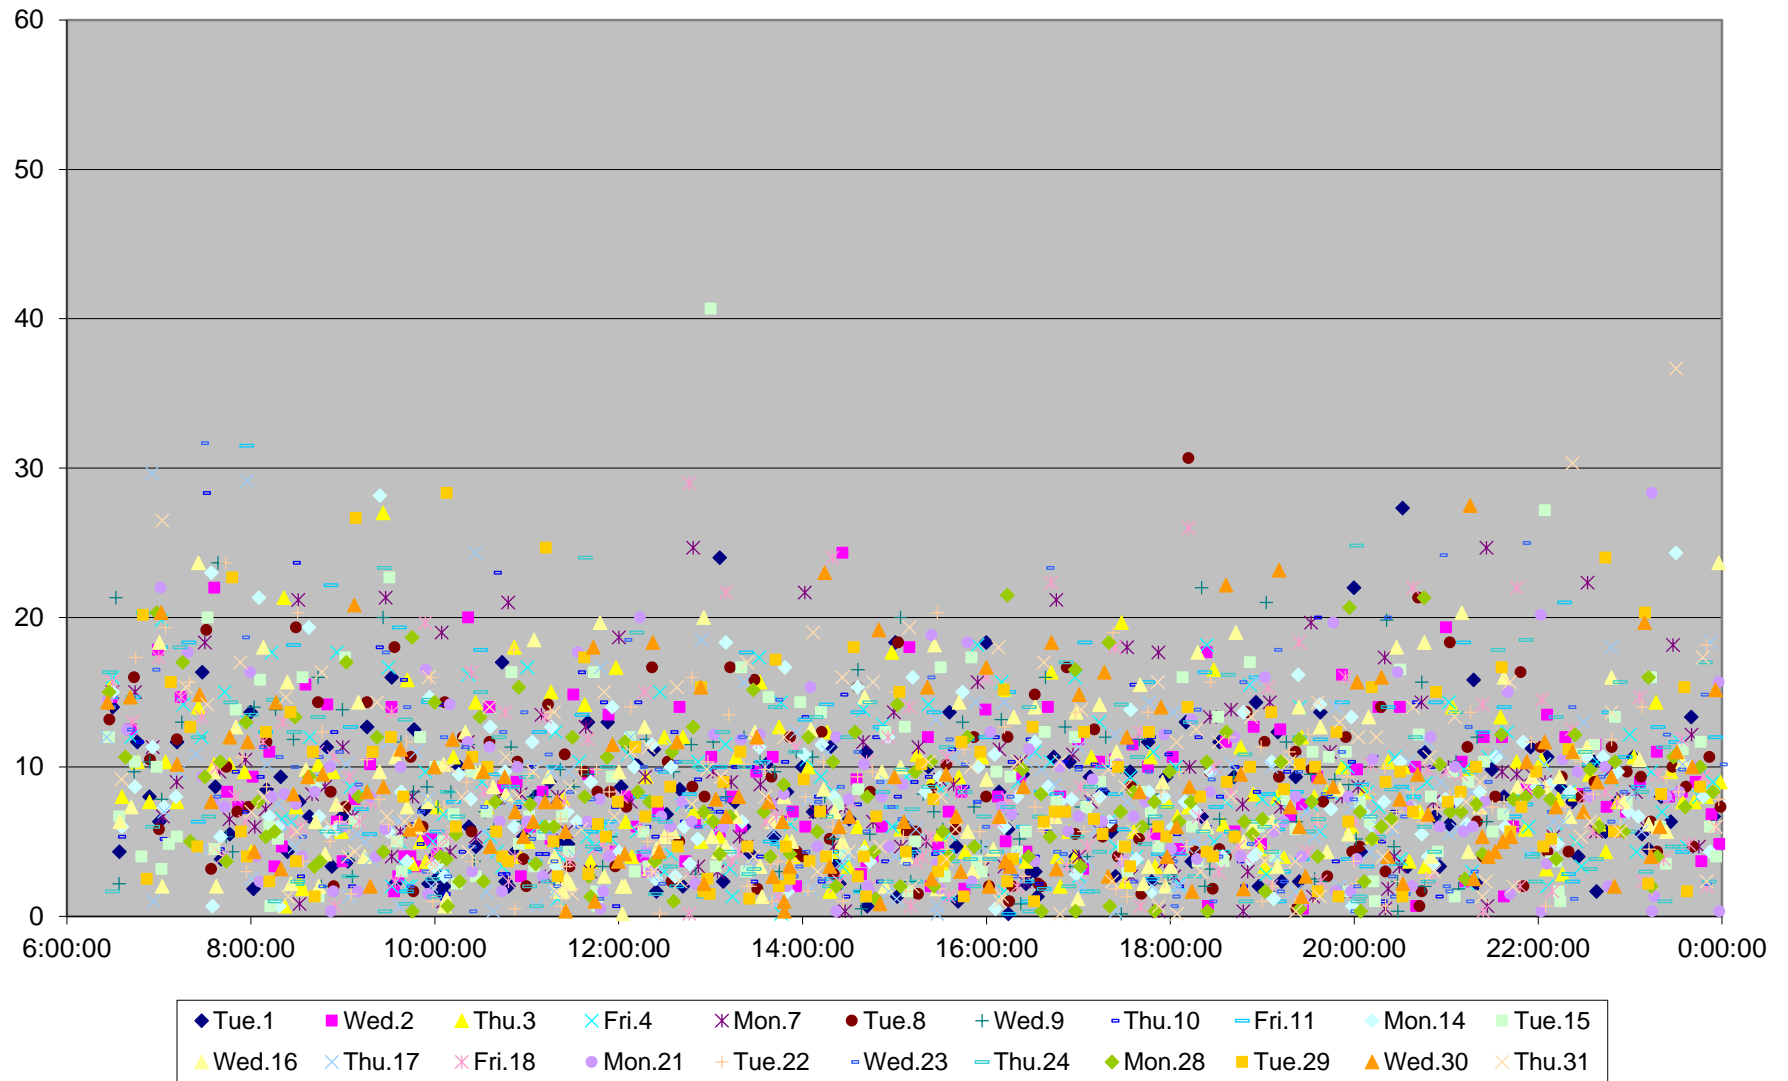

510 Spadina Headways at York Westbound December 2015

510 Spadina Headways at York Westbound December 2015

510 Spadina Headways at York Westbound December 2015

510 Spadina Headways at York Westbound December 2015