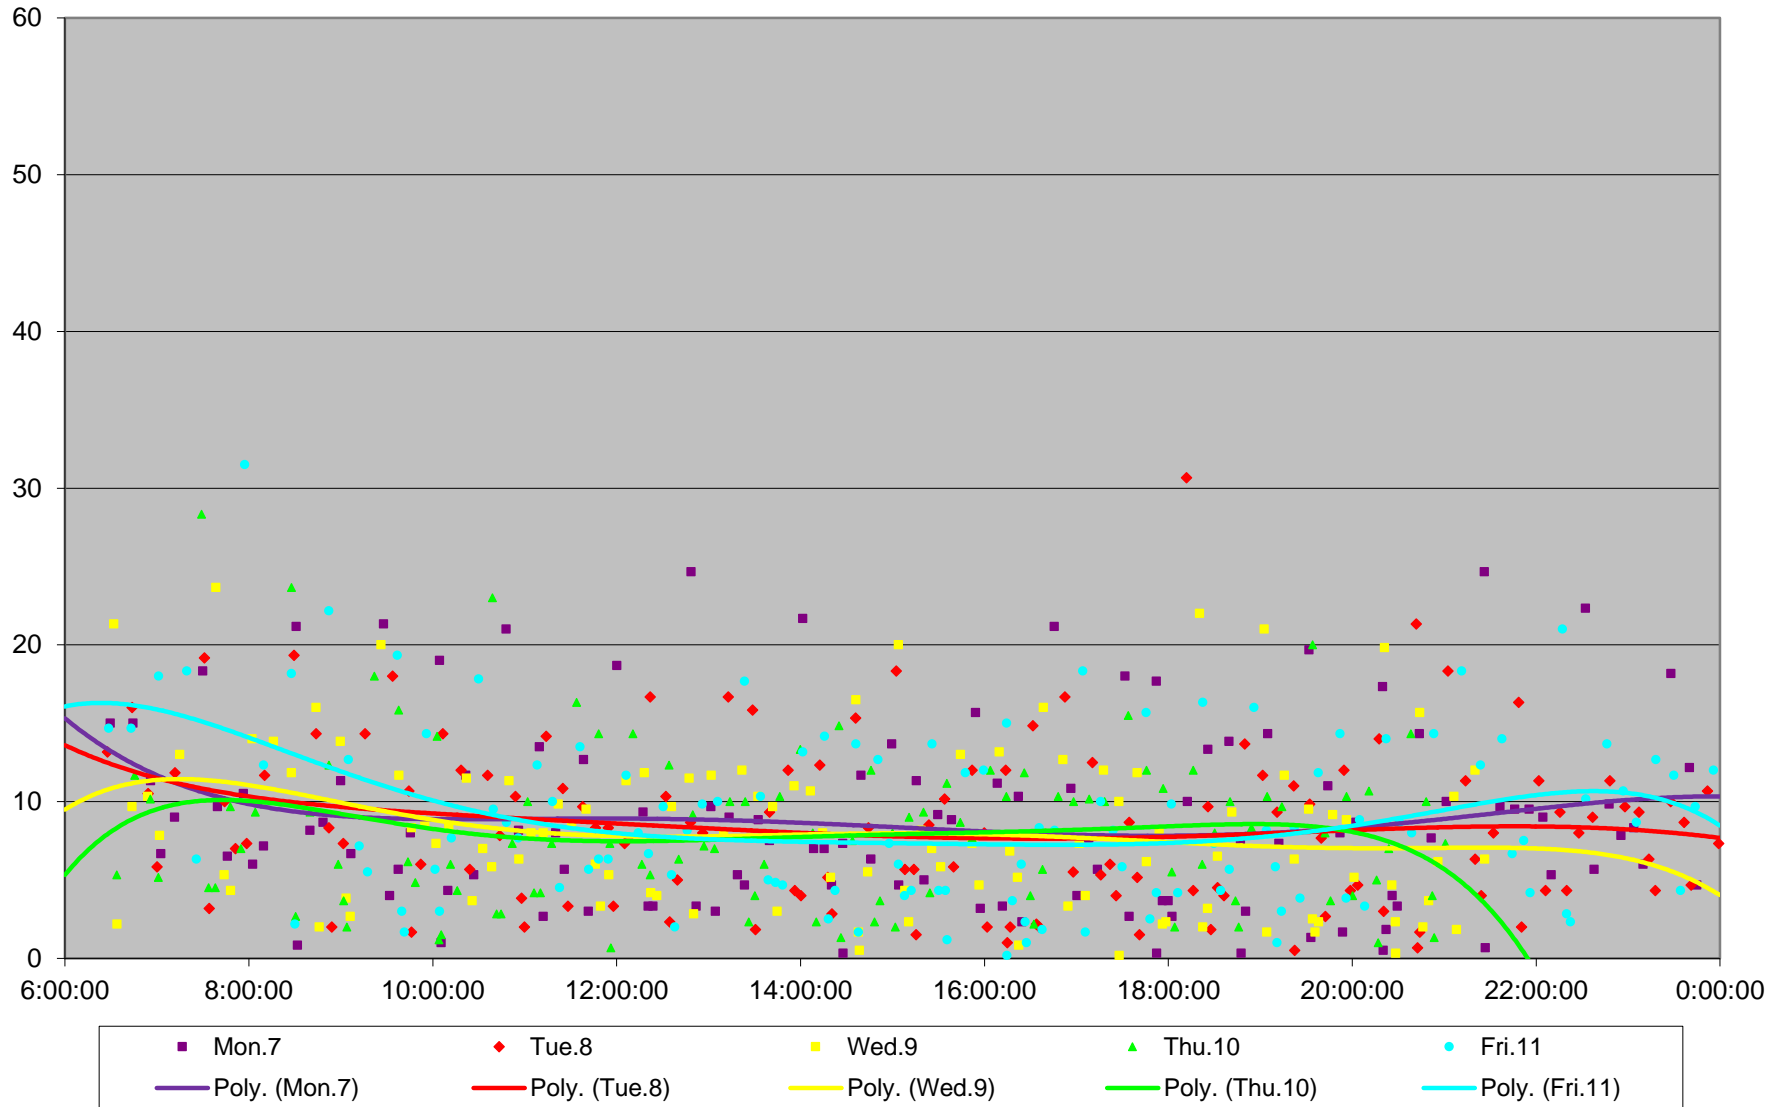

510 Spadina Headways at York Westbound December 2015

510 Spadina Headways at York Westbound December 2015

510 Spadina Headways at York Westbound December 2015

510 Spadina Headways at York Westbound December 2015

510 Spadina Headways at York Westbound December 2015 Weekday Statistics

510 Spadina Headways at York Westbound December 2015 Saturday Statistics

510 Spadina Headways at York Westbound December 2015 Sunday Statistics