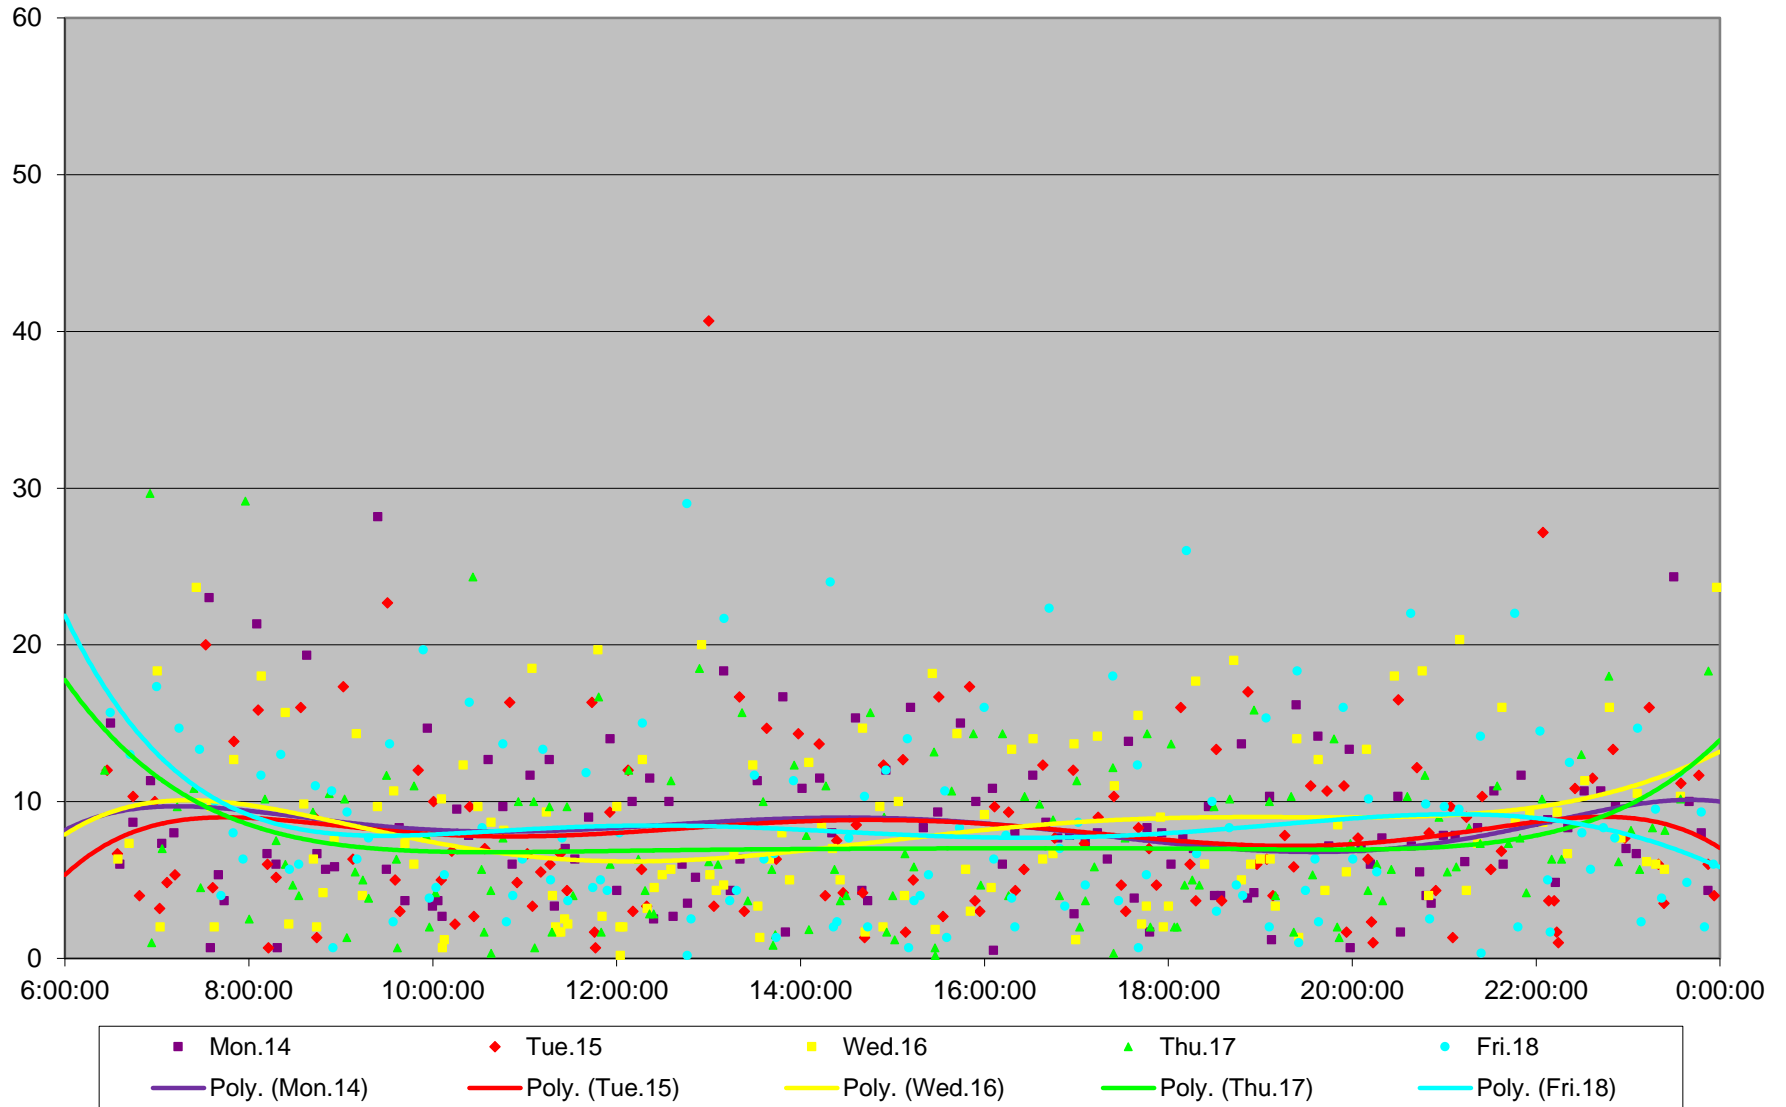

510 Spadina Headways at York Westbound December 2015

510 Spadina Headways at York Westbound December 2015

510 Spadina Headways at York Westbound December 2015

510 Spadina Headways at York Westbound December 2015

510 Spadina Headways at York Westbound December 2015 Weekday Statistics

510 Spadina Headways at York Westbound December 2015 Saturday Statistics

510 Spadina Headways at York Westbound December 2015 Sunday Statistics