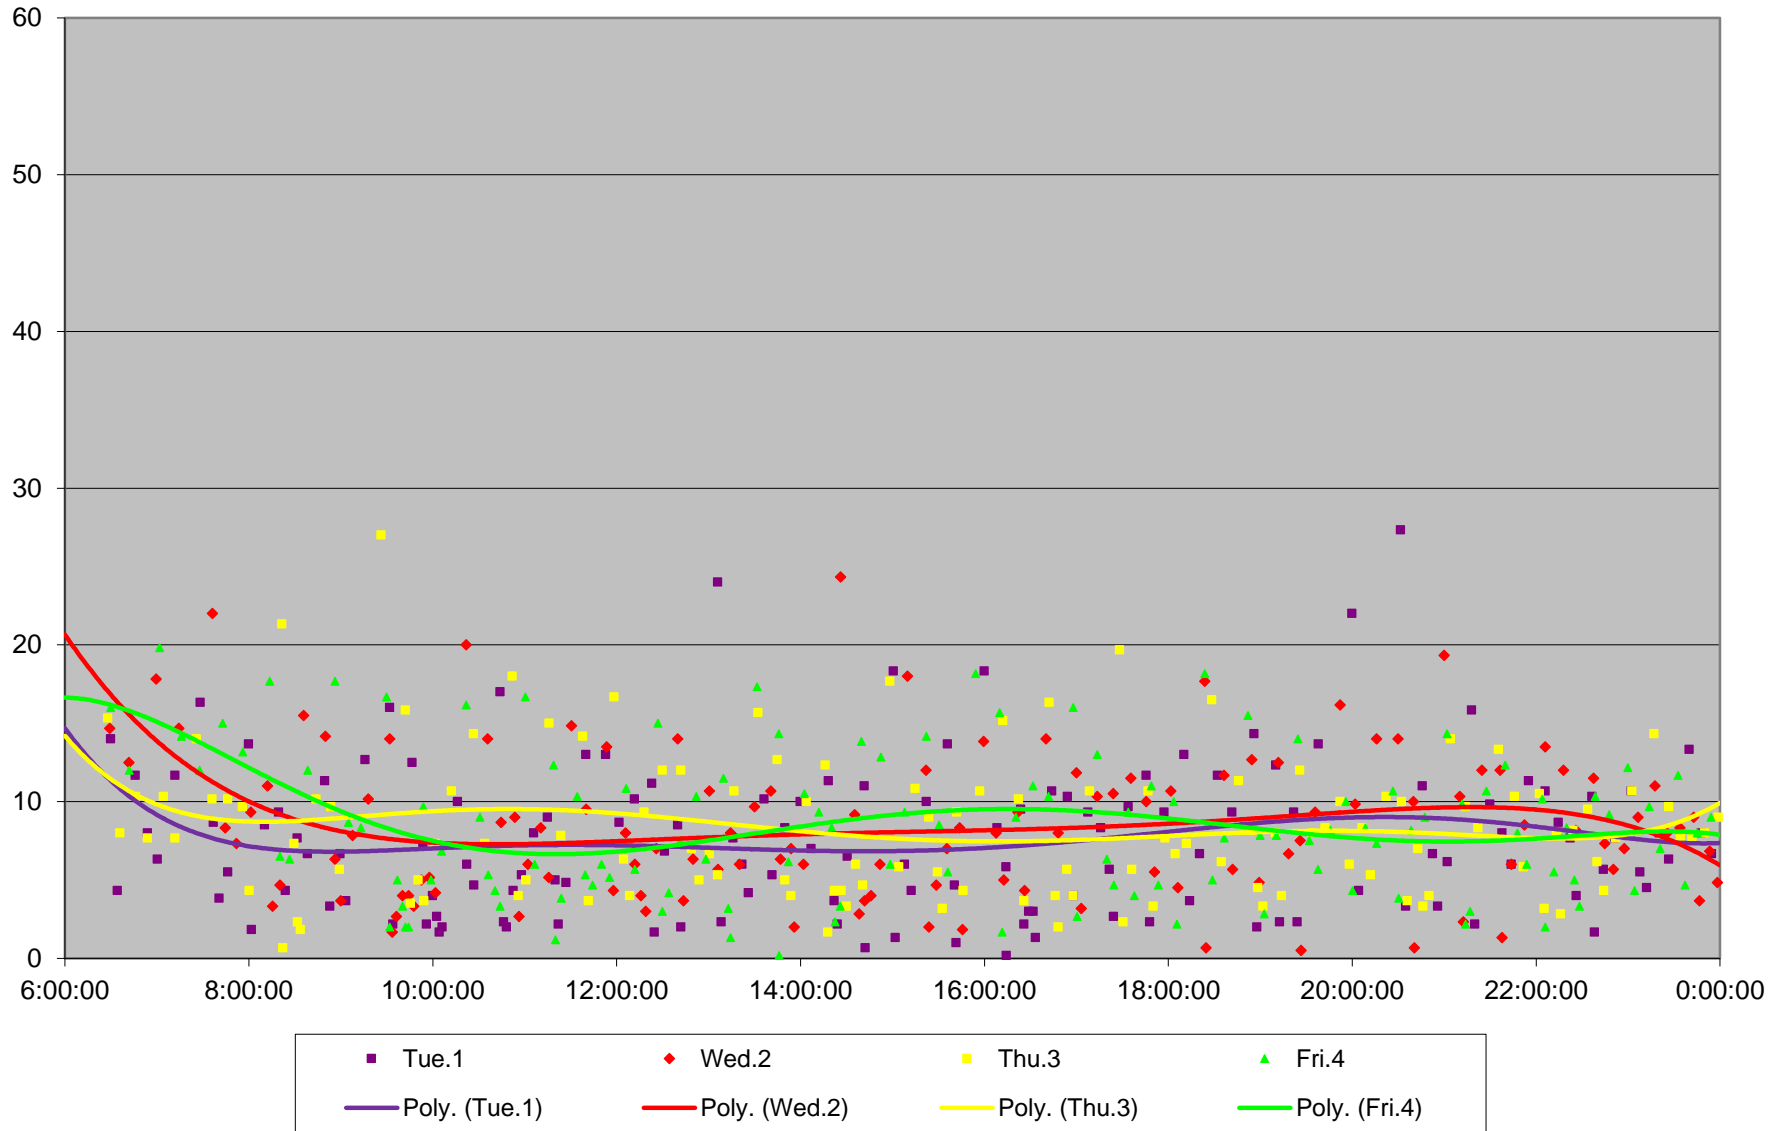

510 Spadina Headways at York Westbound December 2015

510 Spadina Headways at York Westbound December 2015

510 Spadina Headways at York Westbound December 2015

510 Spadina Headways at York Westbound December 2015

510 Spadina Headways at York Westbound December 2015 Weekday Statistics

510 Spadina Headways at York Westbound December 2015 Saturday Statistics

510 Spadina Headways at York Westbound December 2015 Sunday Statistics