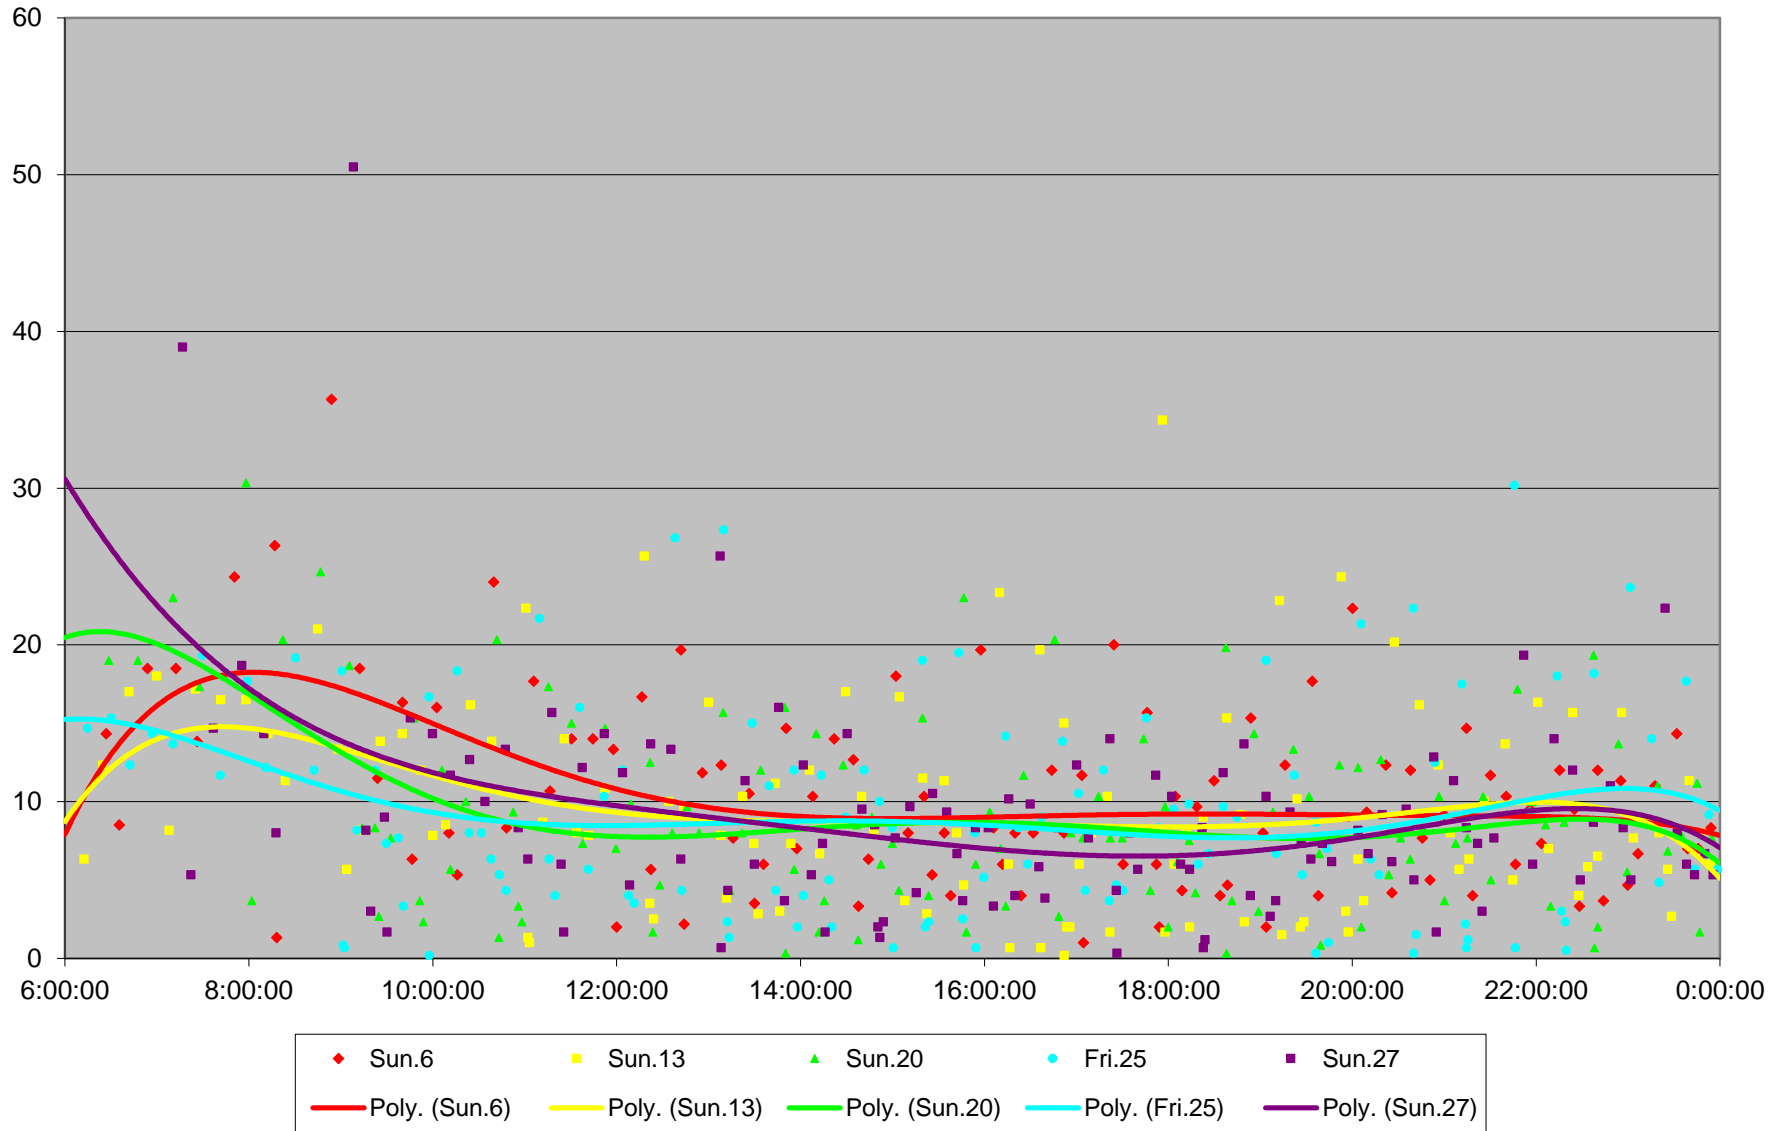

510 Spadina Headways at York Westbound December 2015

510 Spadina Headways at York Westbound December 2015

510 Spadina Headways at York Westbound December 2015

510 Spadina Headways at York Westbound December 2015

510 Spadina Headways at York Westbound December 2015 Weekday Statistics

510 Spadina Headways at York Westbound December 2015 Saturday Statistics

510 Spadina Headways at York Westbound December 2015 Sunday Statistics