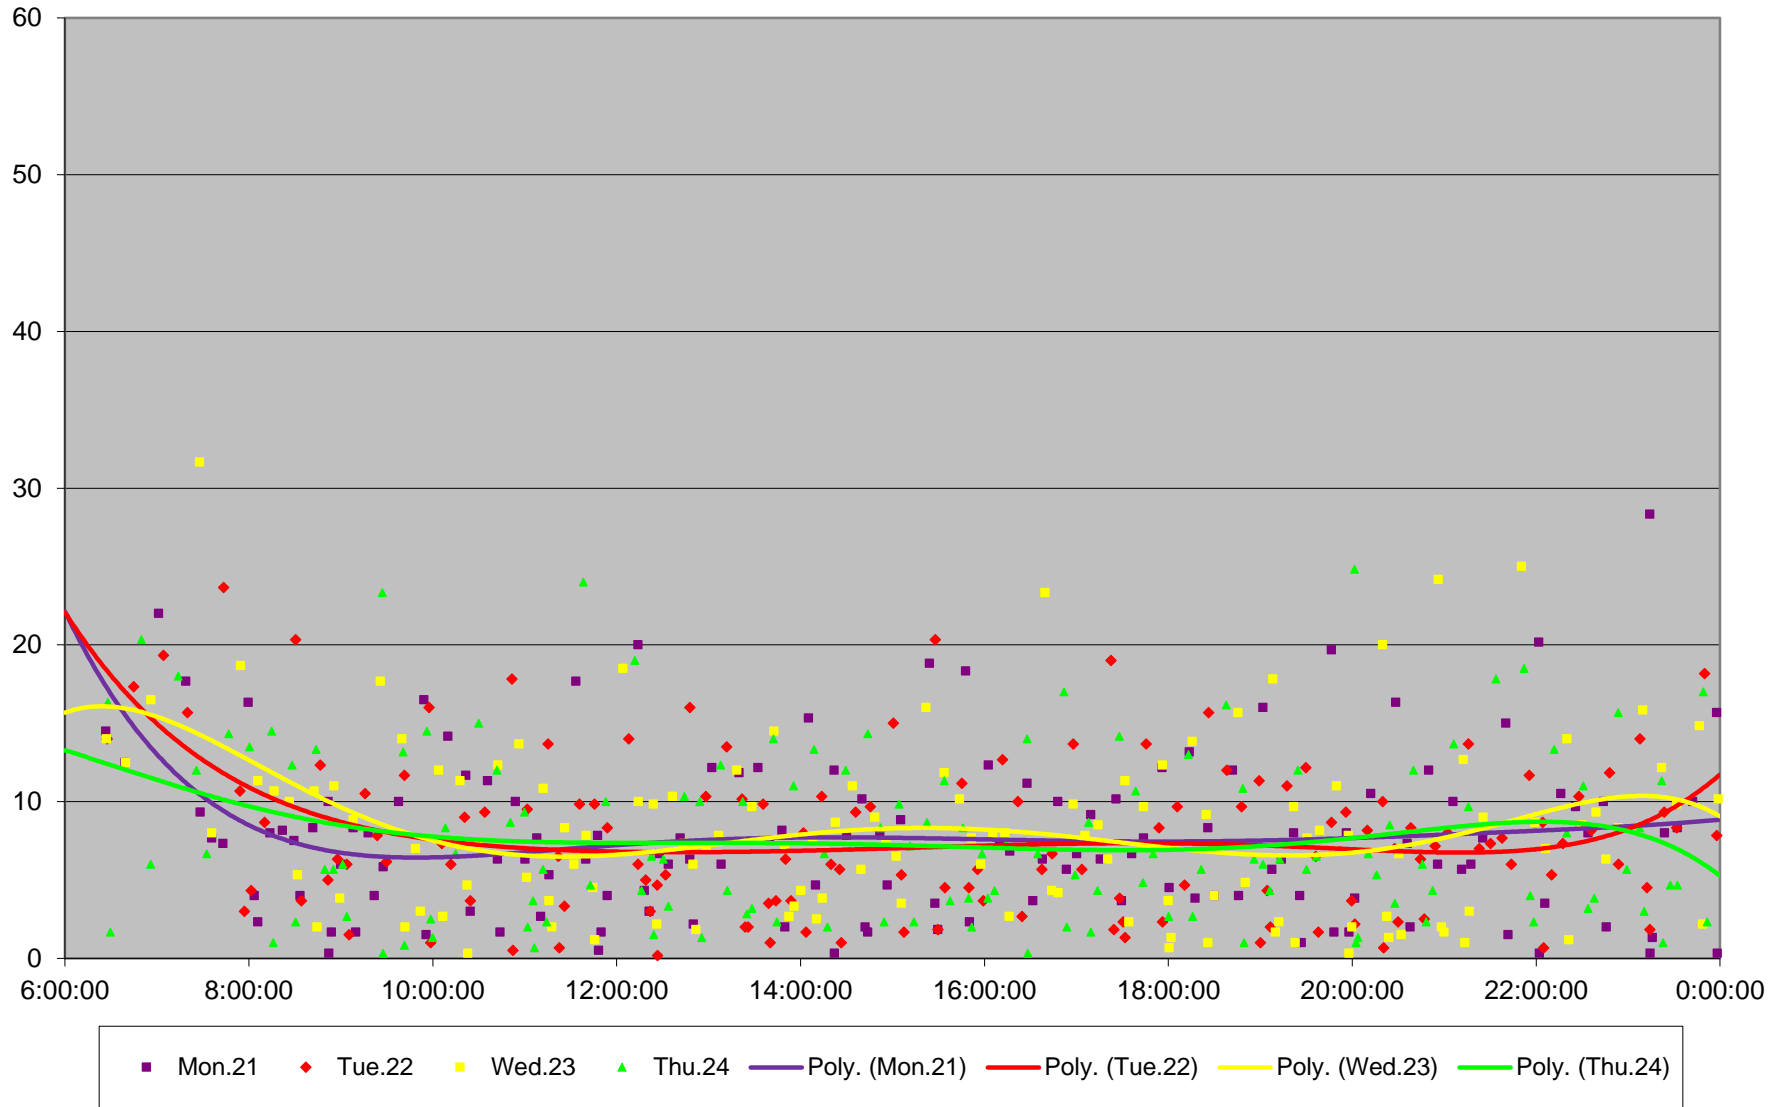

510 Spadina Headways at York Westbound December 2015

510 Spadina Headways at York Westbound December 2015

510 Spadina Headways at York Westbound December 2015

510 Spadina Headways at York Westbound December 2015

510 Spadina Headways at York Westbound December 2015 Weekday Statistics

510 Spadina Headways at York Westbound December 2015 Saturday Statistics

510 Spadina Headways at York Westbound December 2015 Sunday Statistics