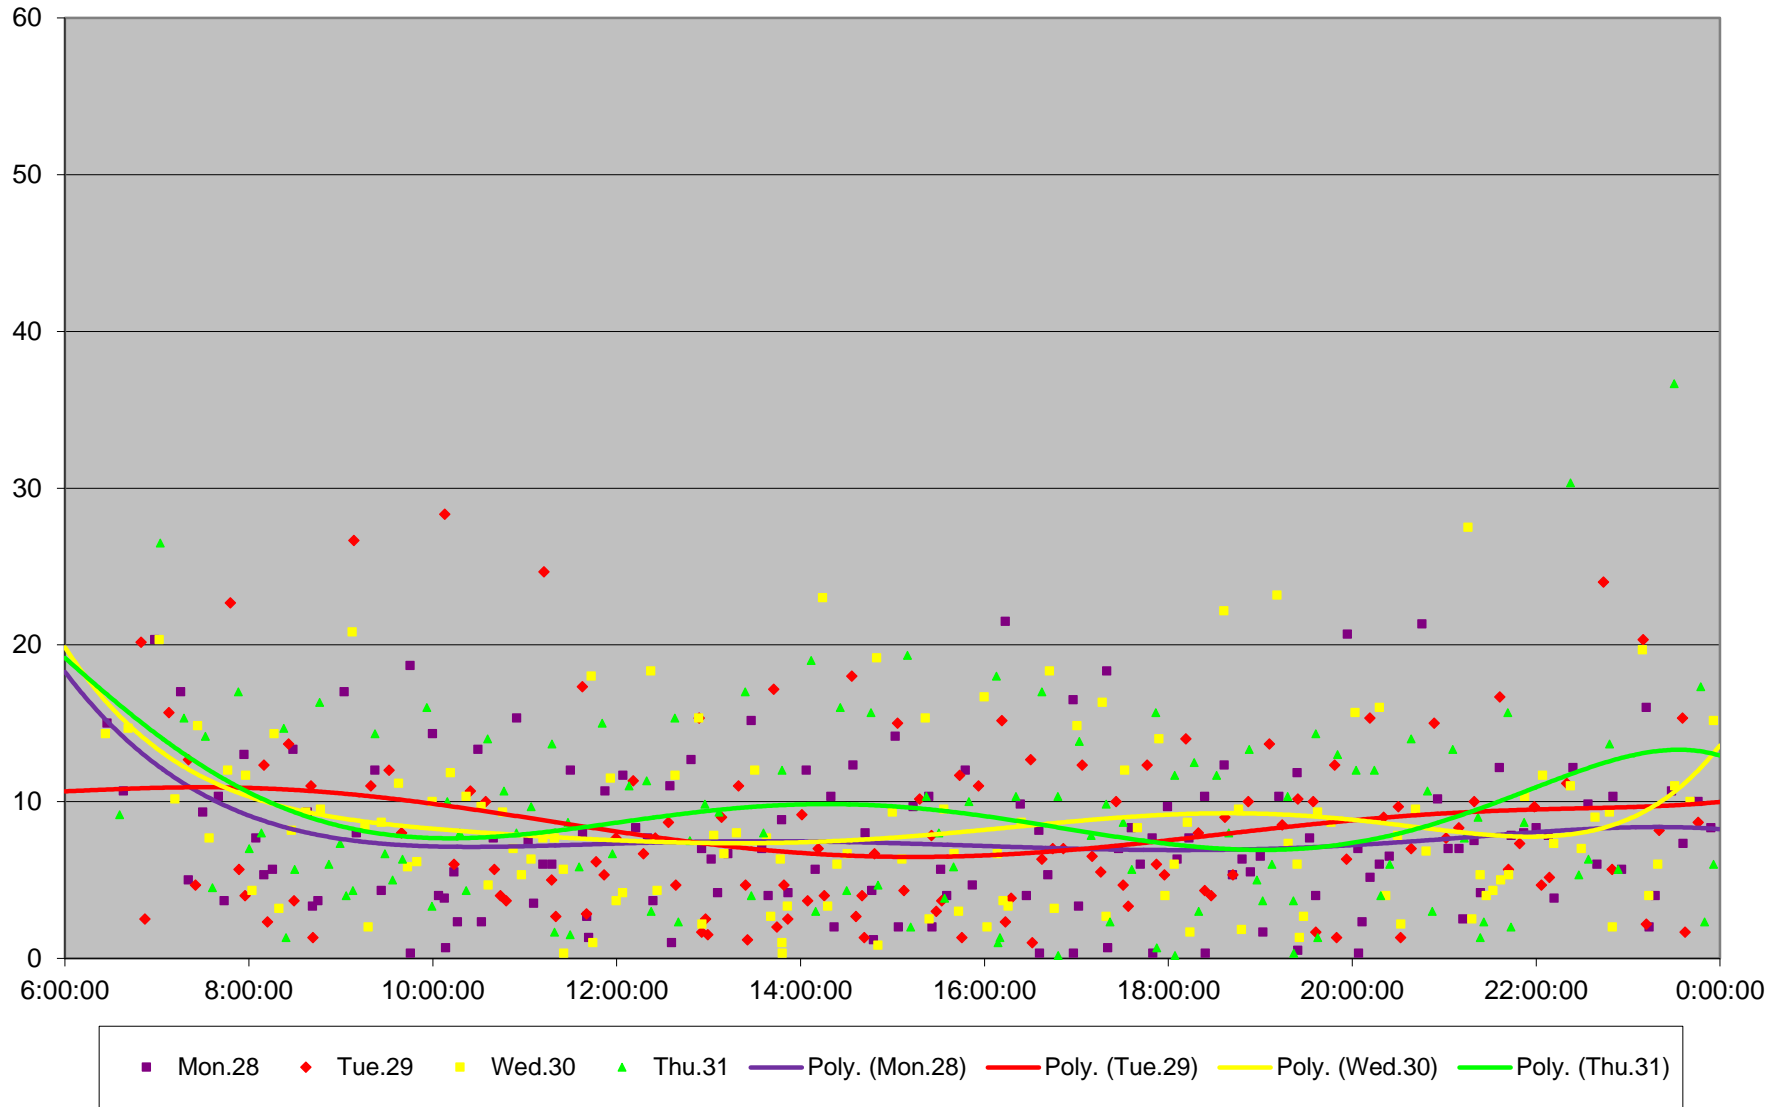

510 Spadina Headways at York Westbound December 2015

510 Spadina Headways at York Westbound December 2015

510 Spadina Headways at York Westbound December 2015

510 Spadina Headways at York Westbound December 2015

510 Spadina Headways at York Westbound December 2015 Weekday Statistics

510 Spadina Headways at York Westbound December 2015 Saturday Statistics

510 Spadina Headways at York Westbound December 2015 Sunday Statistics