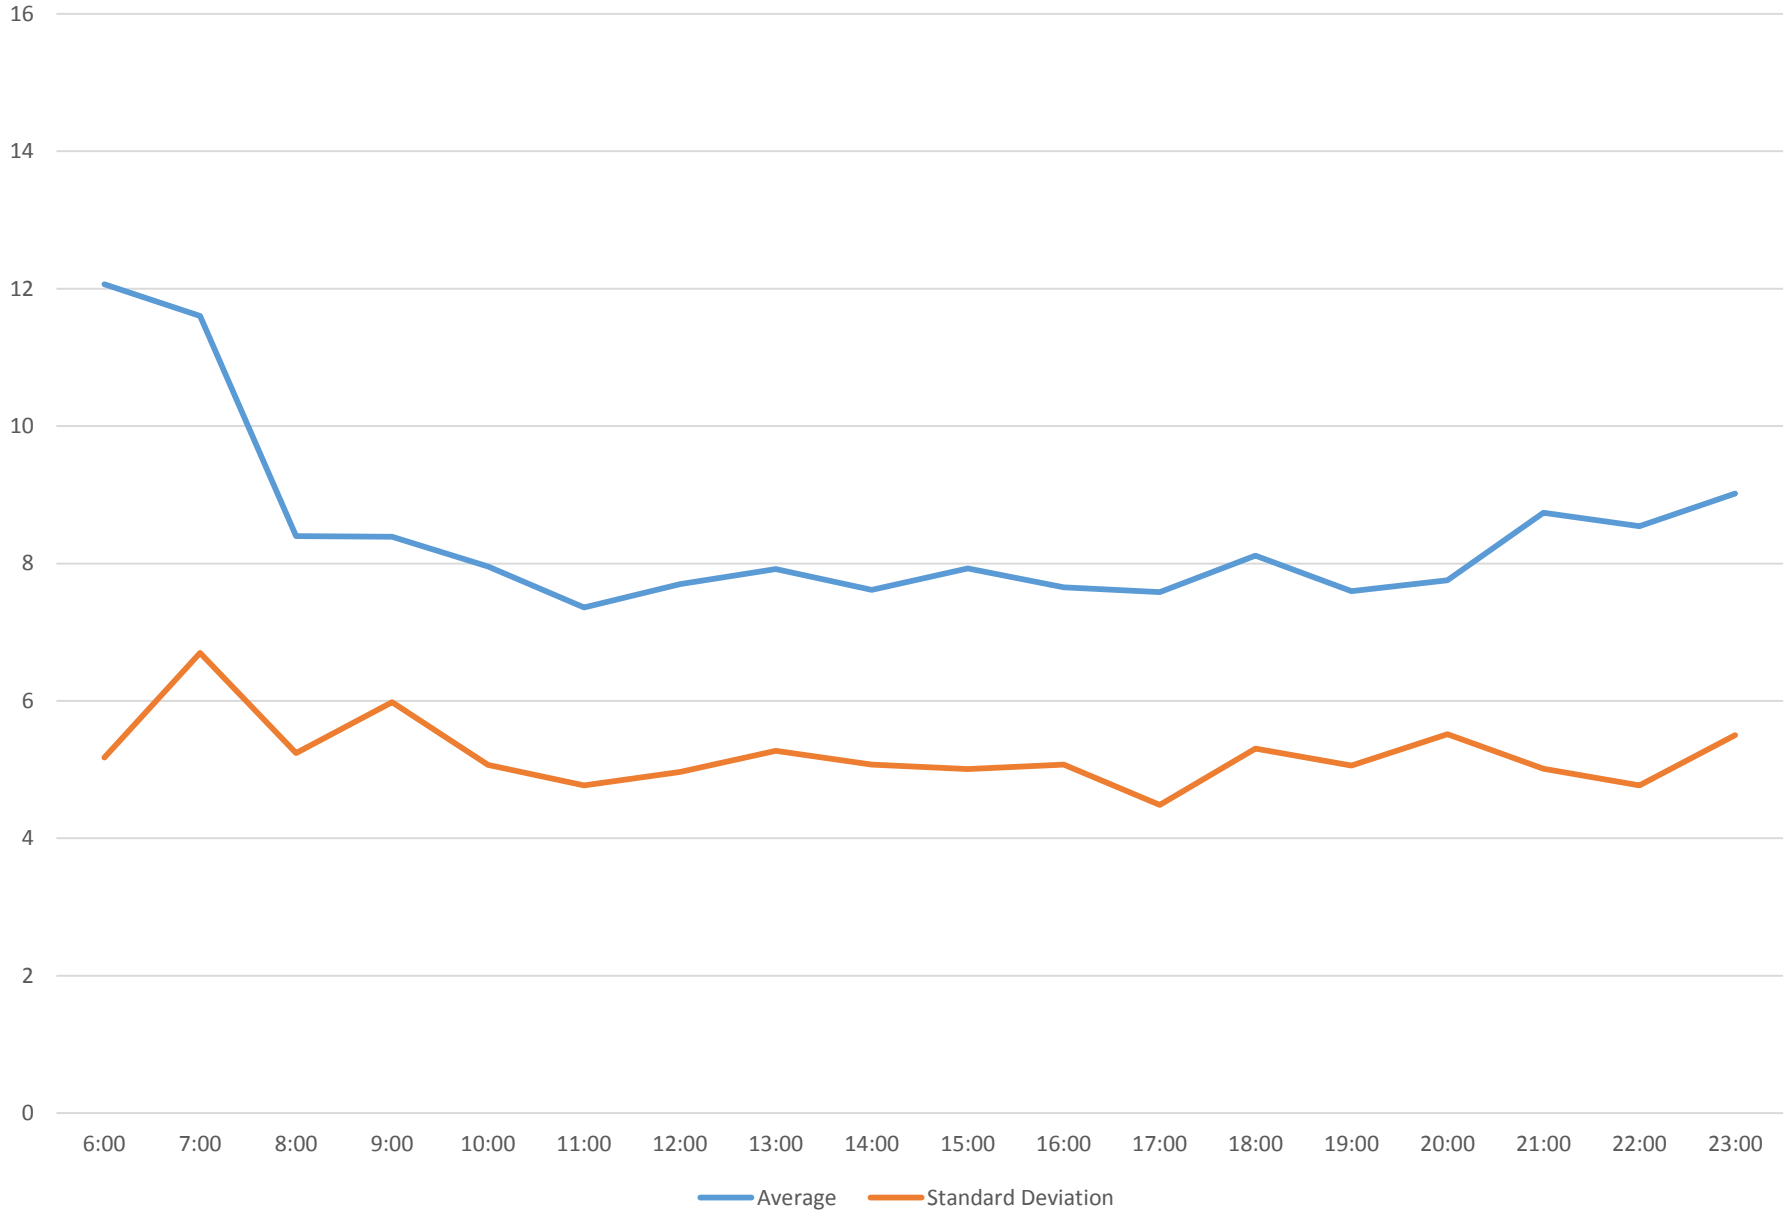

510 Spadina Headways at York Westbound December 2015

510 Spadina Headways at York Westbound December 2015

510 Spadina Headways at York Westbound December 2015

510 Spadina Headways at York Westbound December 2015

510 Spadina Headways at York Westbound December 2015 Weekday Statistics

510 Spadina Headways at York Westbound December 2015 Saturday Statistics

510 Spadina Headways at York Westbound December 2015 Sunday Statistics