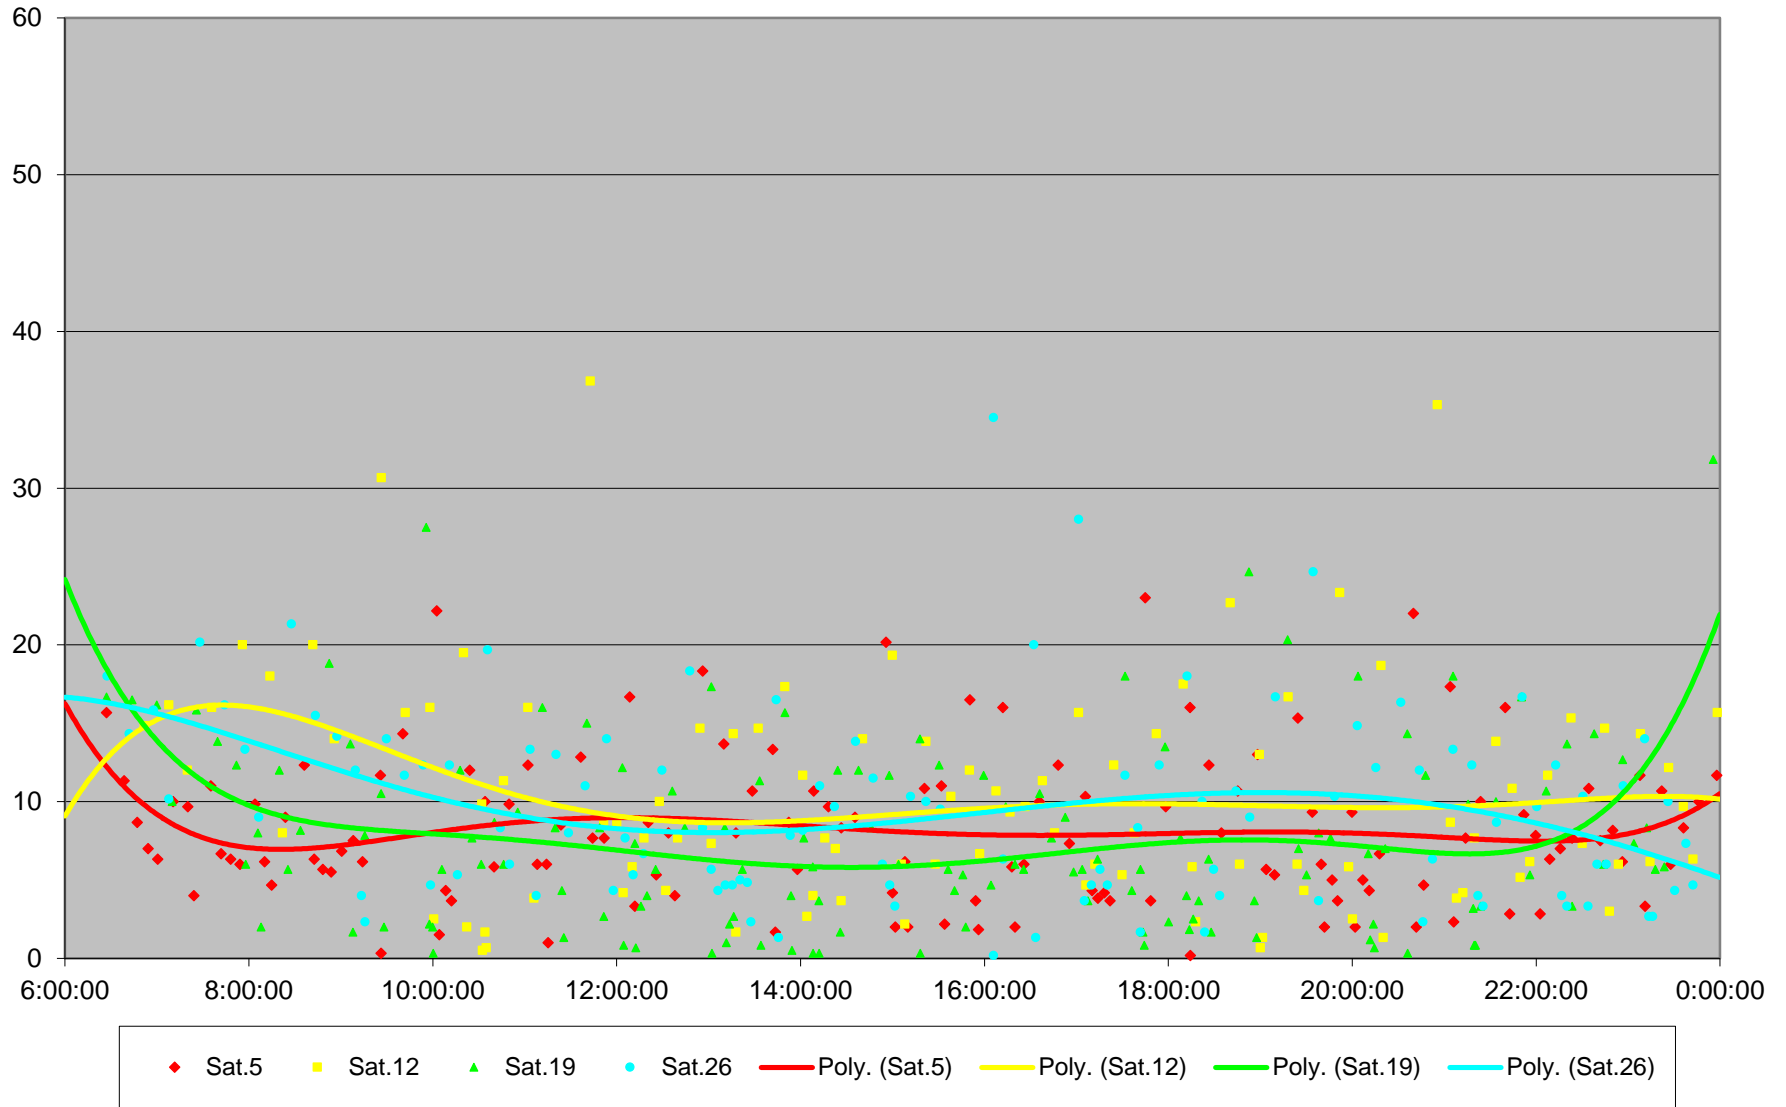

510 Spadina Headways at York Westbound December 2015

510 Spadina Headways at York Westbound December 2015

510 Spadina Headways at York Westbound December 2015

510 Spadina Headways at York Westbound December 2015

510 Spadina Headways at York Westbound December 2015 Weekday Statistics

510 Spadina Headways at York Westbound December 2015 Saturday Statistics

510 Spadina Headways at York Westbound December 2015 Sunday Statistics