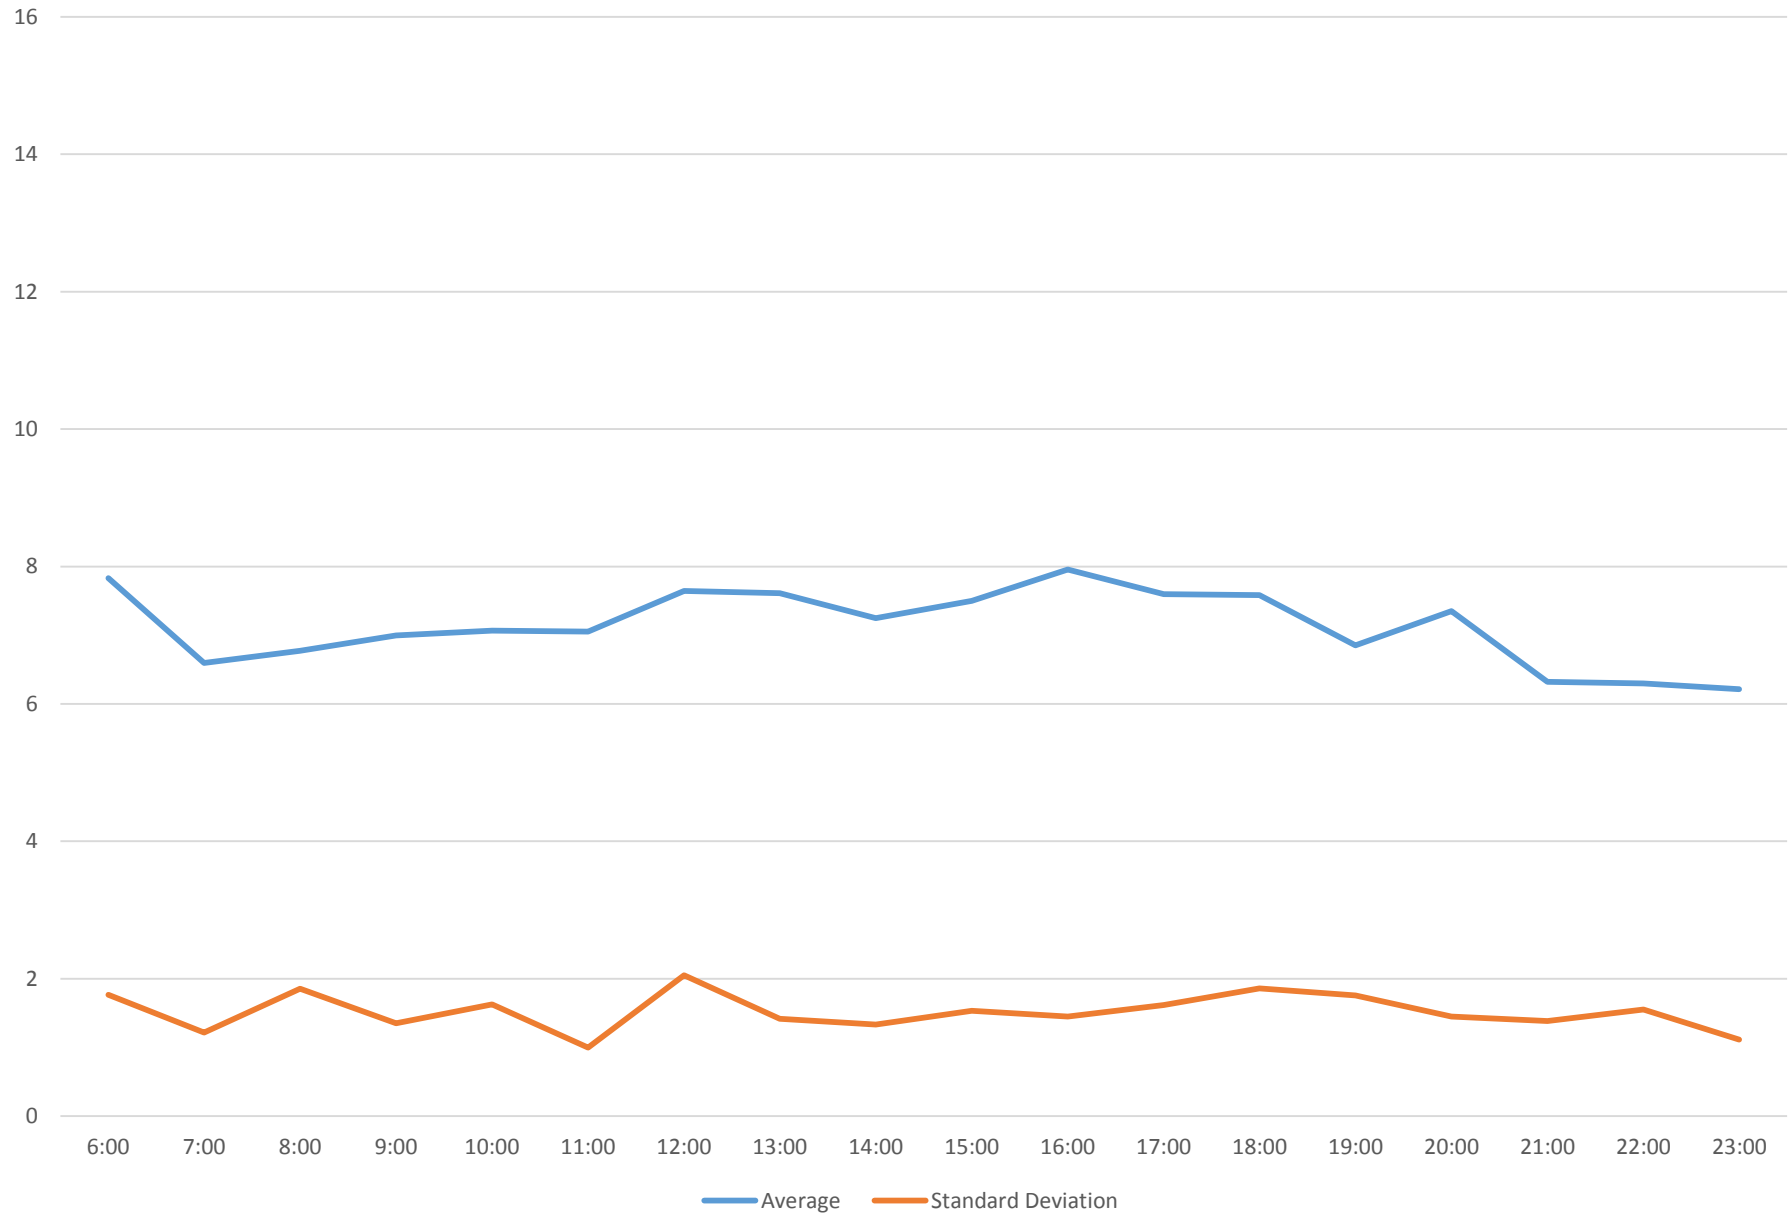

# 510 Spadina Terminal Round Trip From York To York December 2015

510 Spadina Terminal Round Trip From York To York December 2015 Weekday Statistics

510 Spadina Terminal Round Trip From York To York December 2015 Saturday Statistics