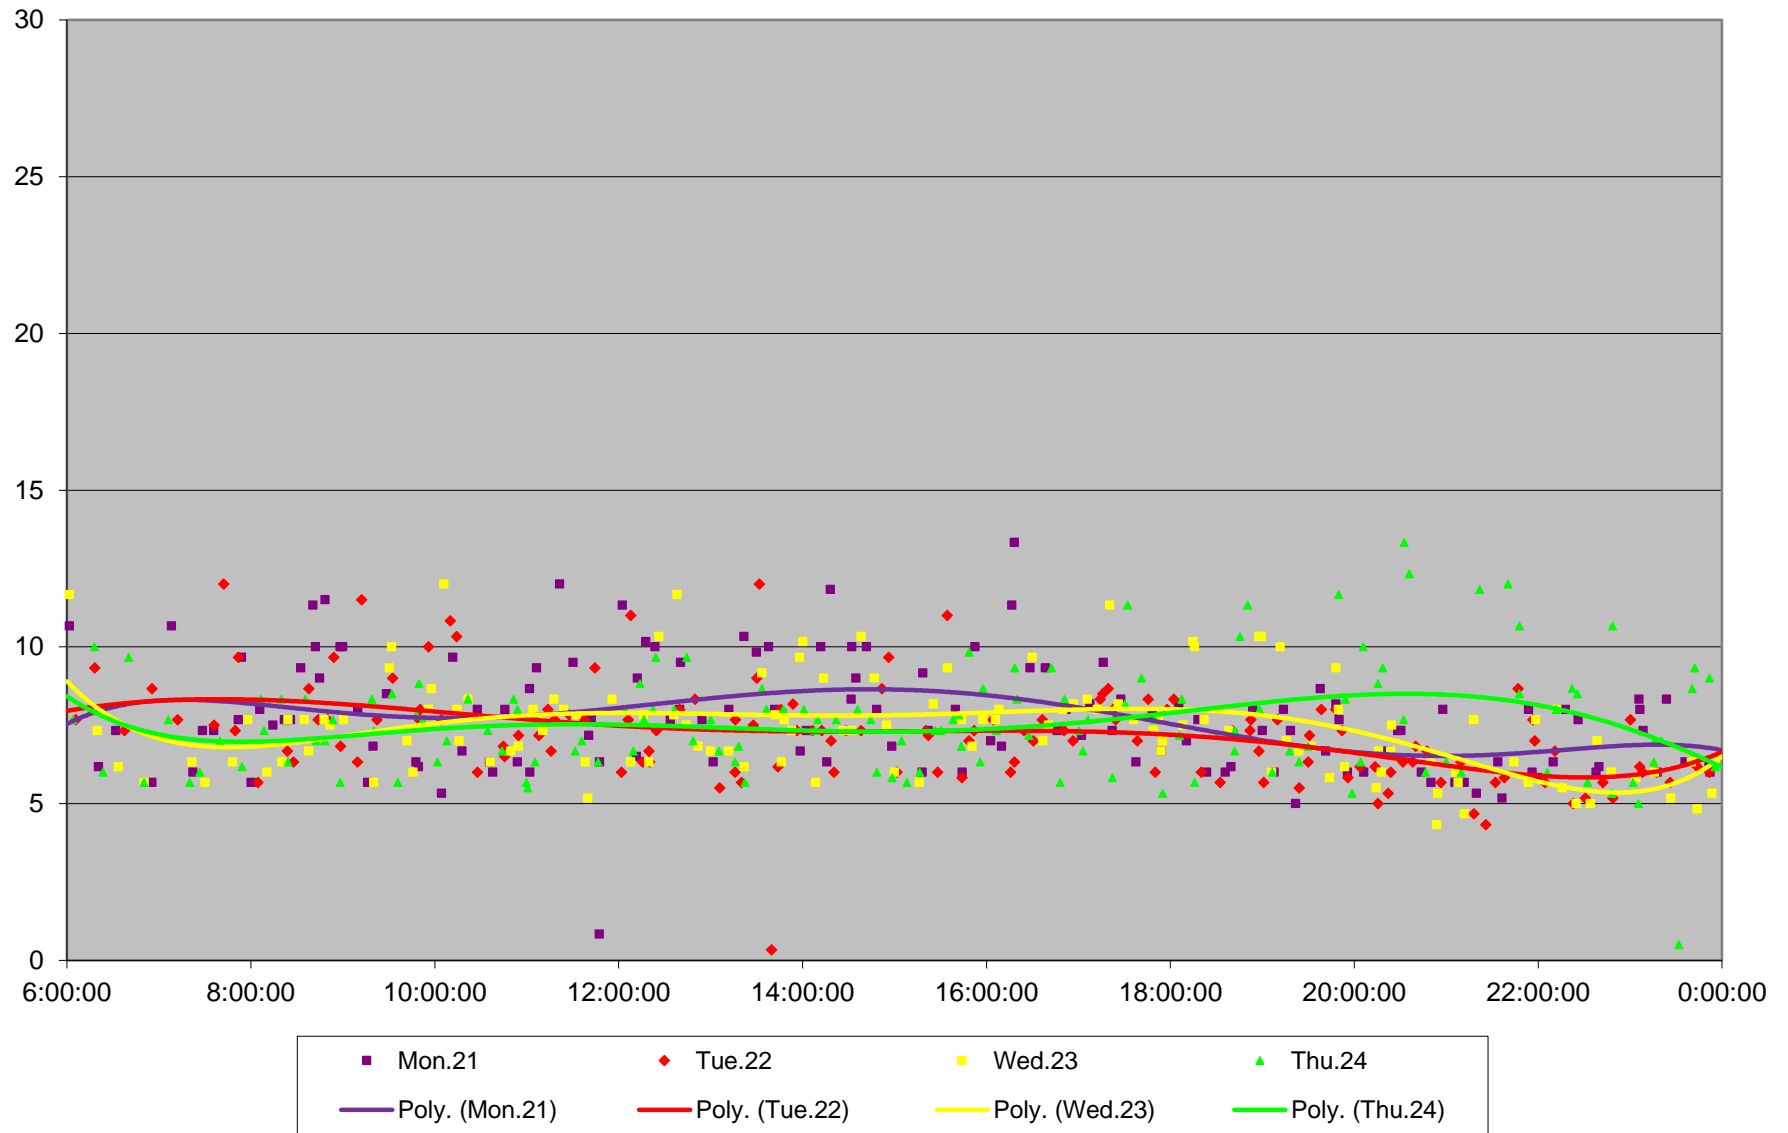

510 Spadina Terminal Round Trip From York To York December 2015