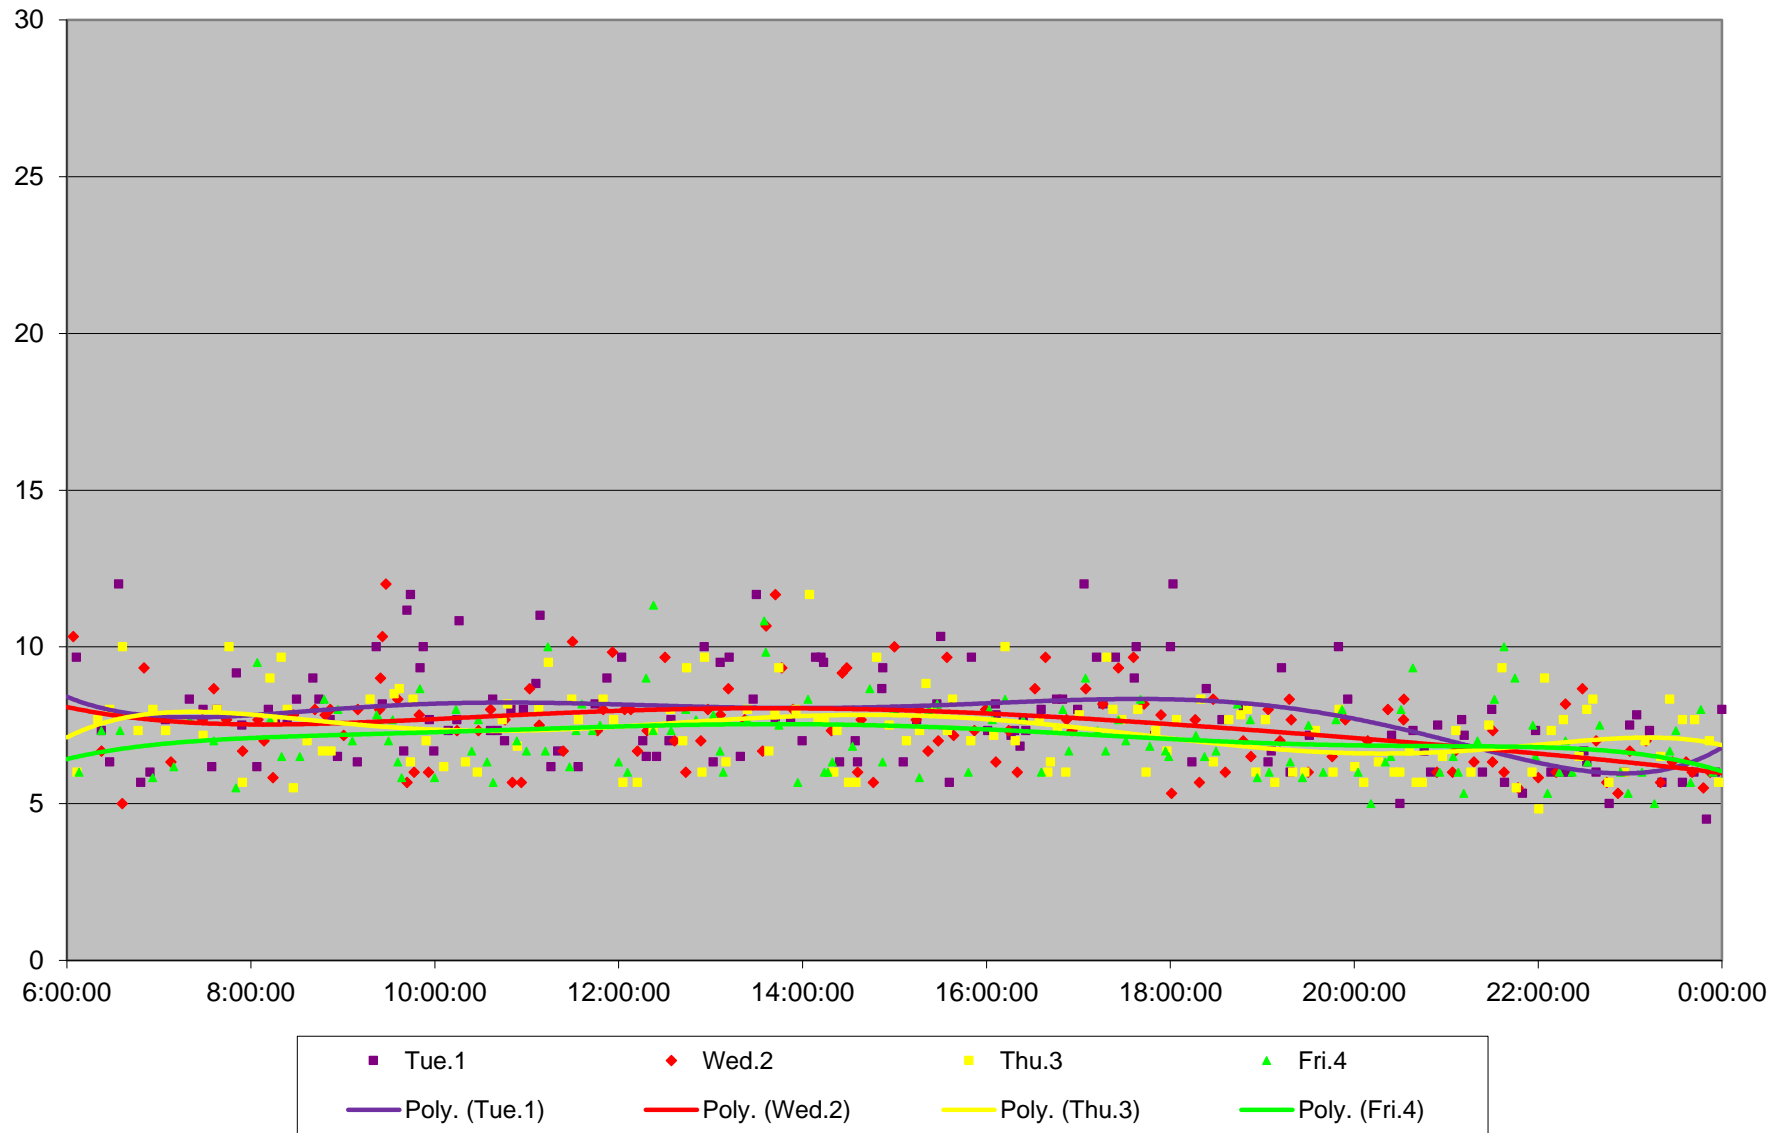

### 510 Spadina Terminal Round Trip From York To York December 2015