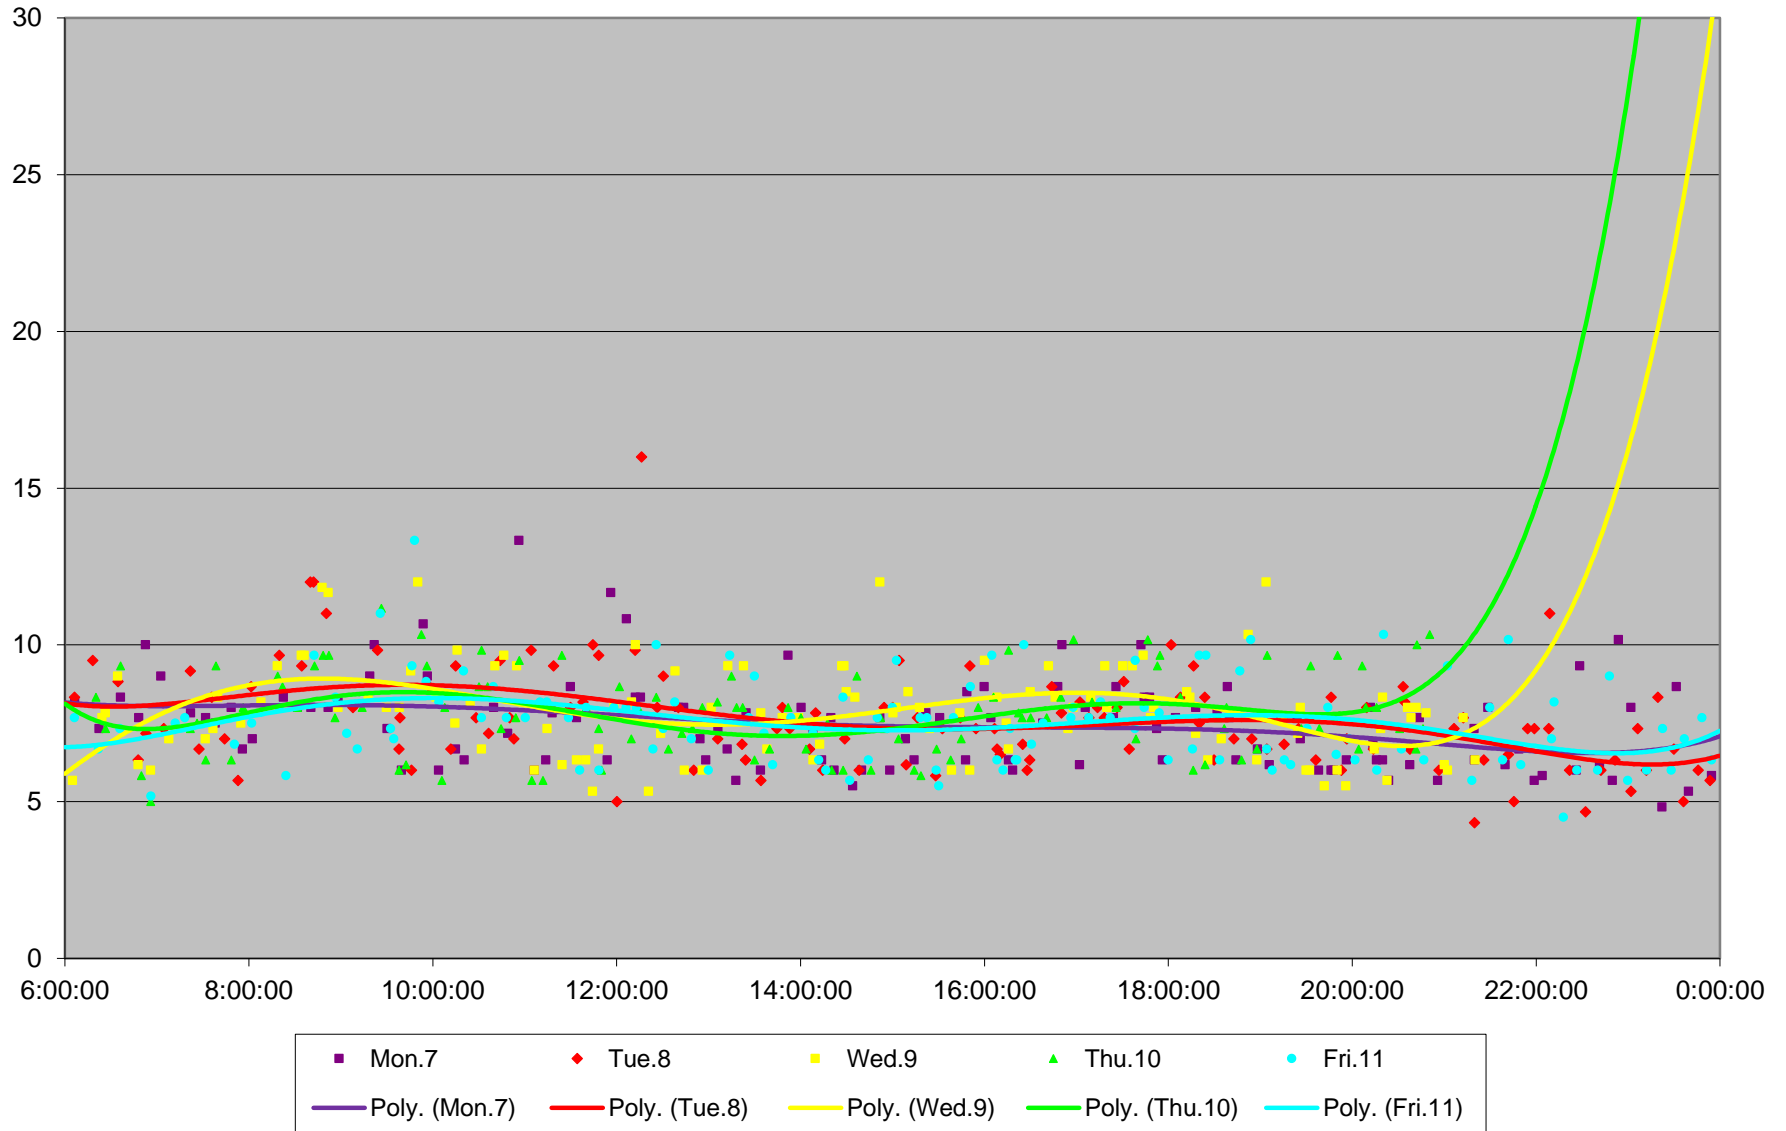

510 Spadina Terminal Round Trip From York To York December 2015