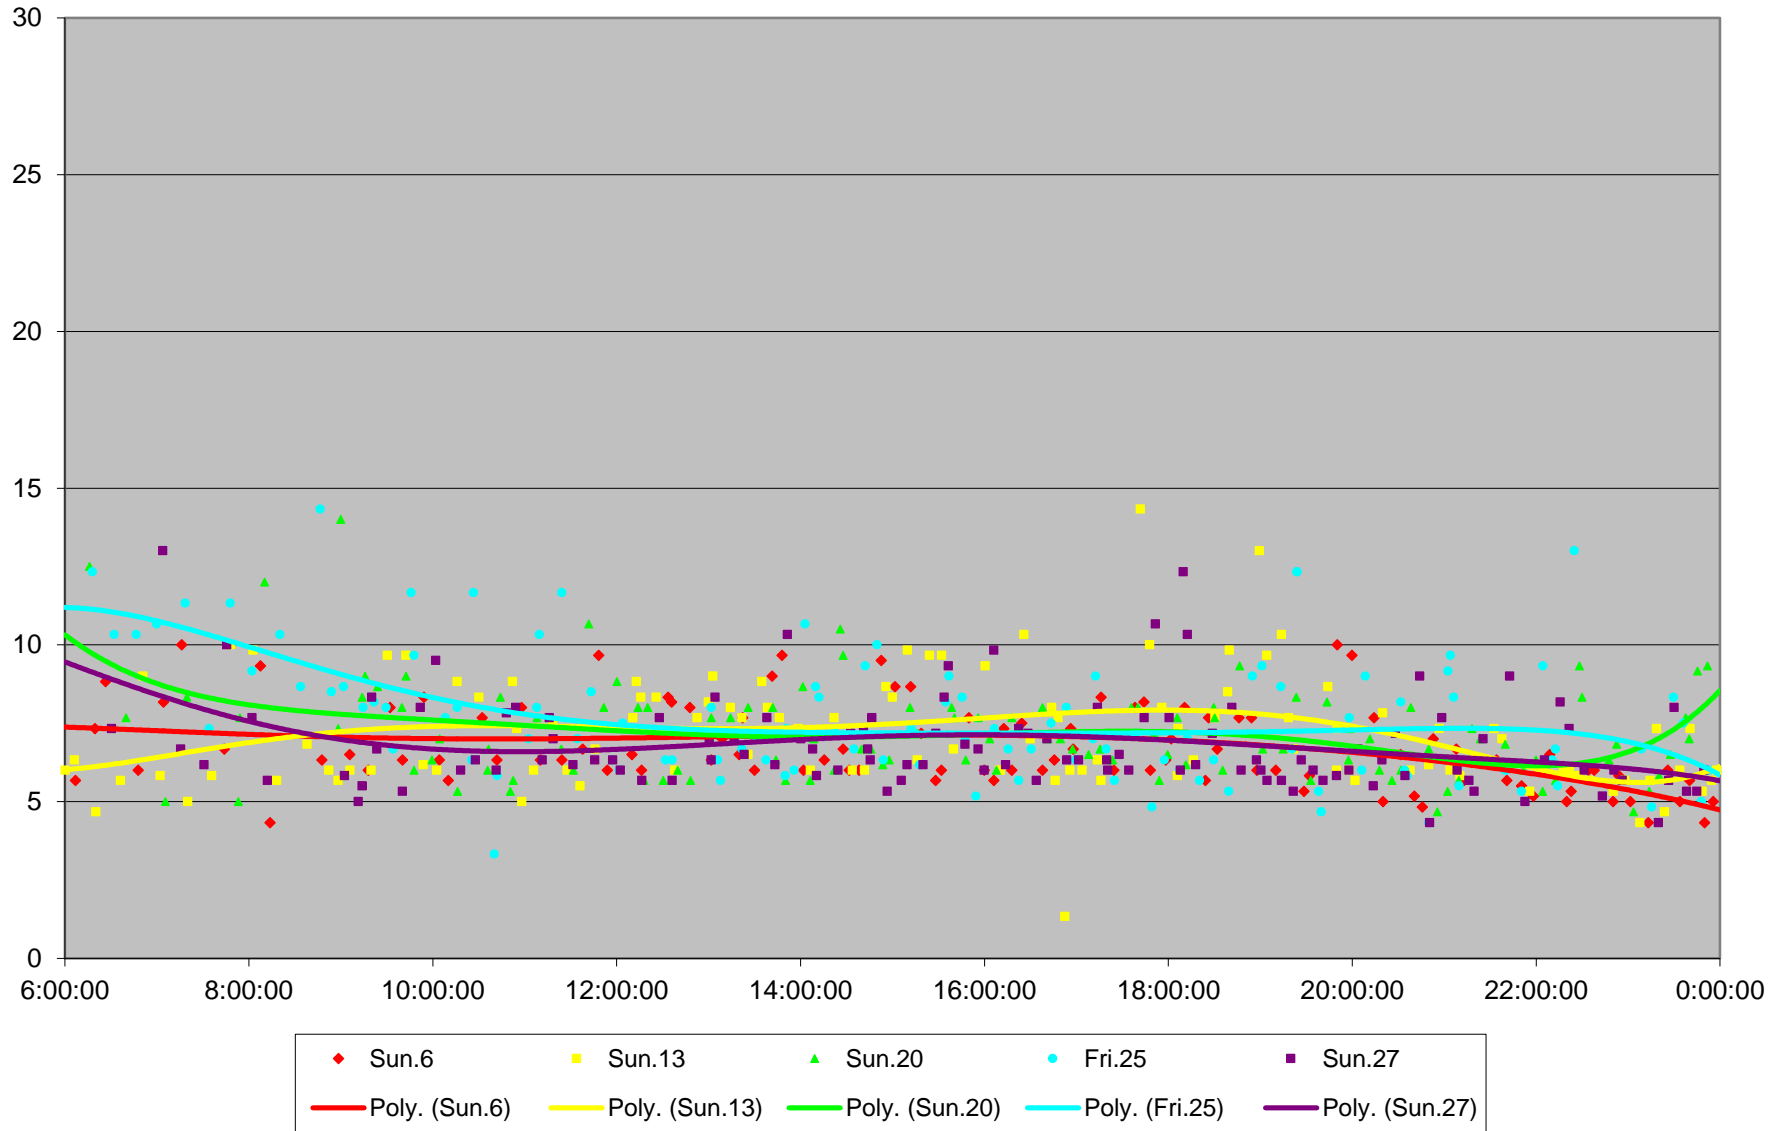

510 Spadina Terminal Round Trip From York To York December 2015 Weekday Statistics

510 Spadina Terminal Round Trip From York To York December 2015