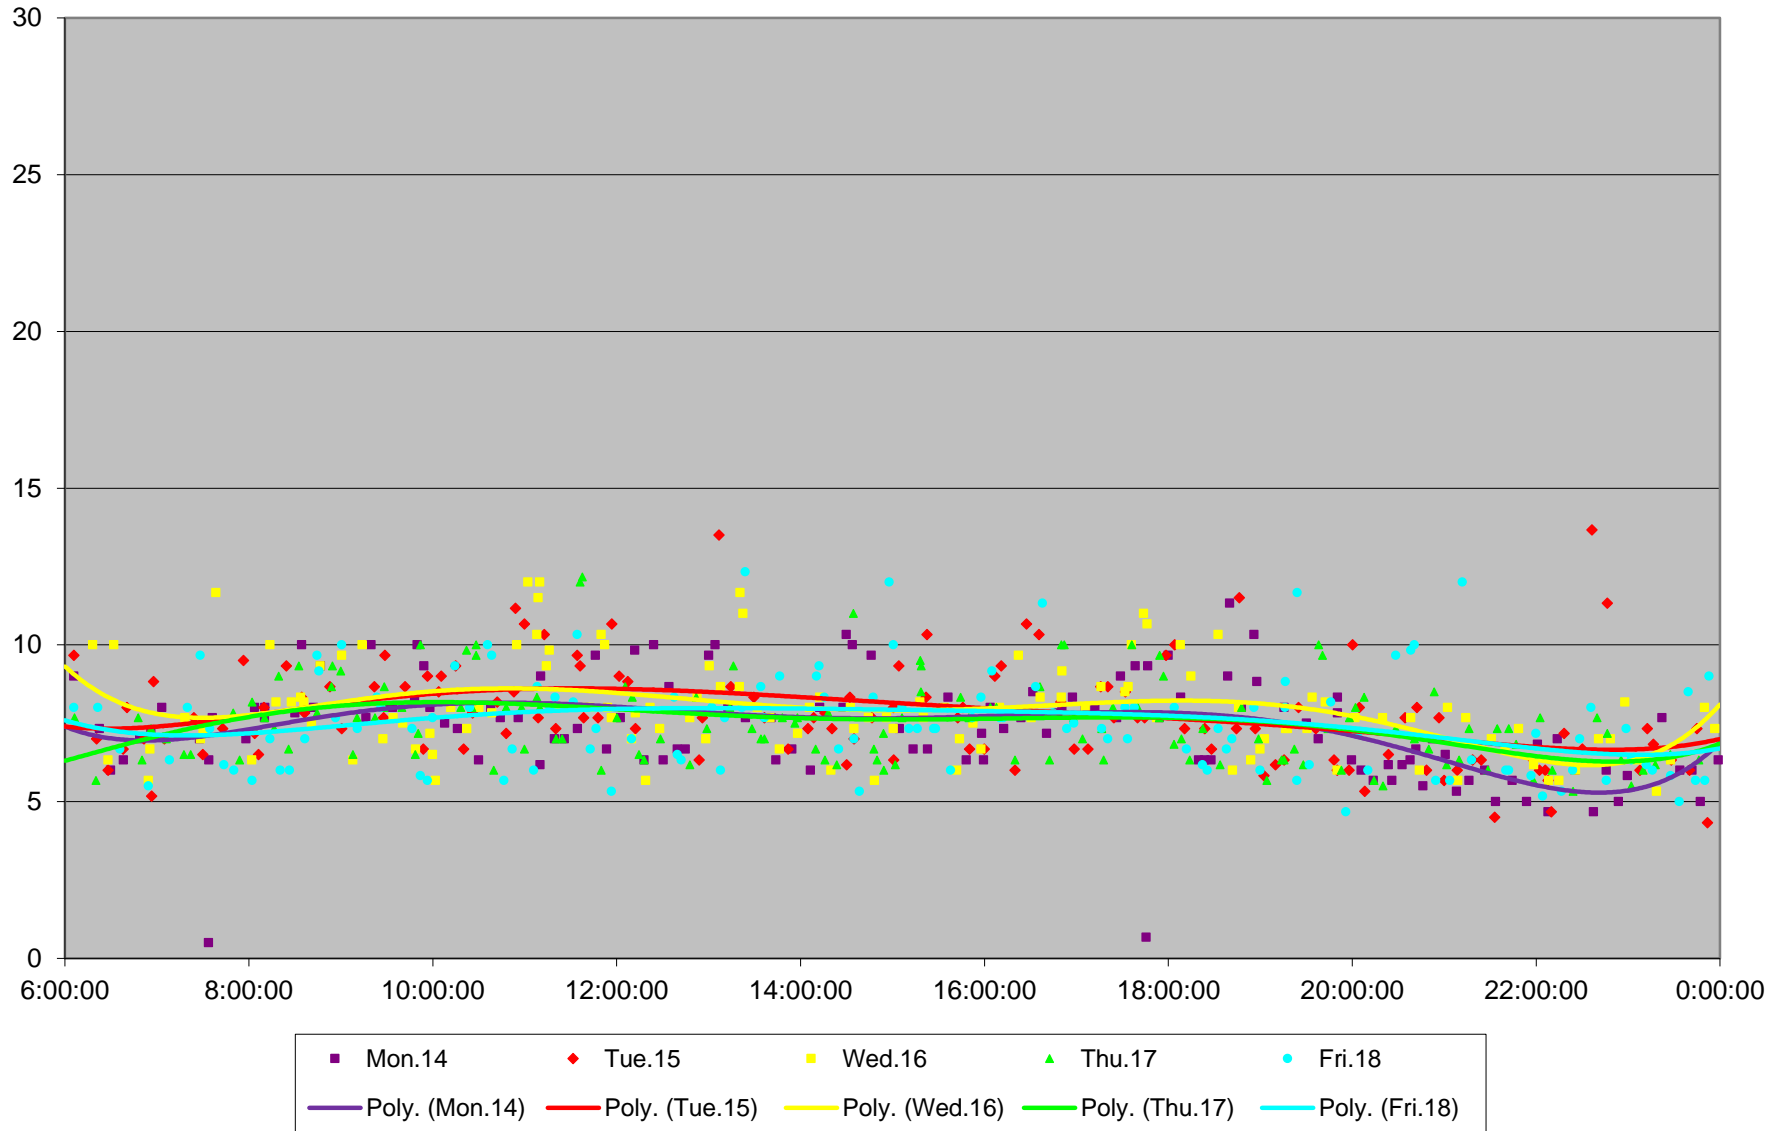

510 Spadina Terminal Round Trip From York To York December 2015