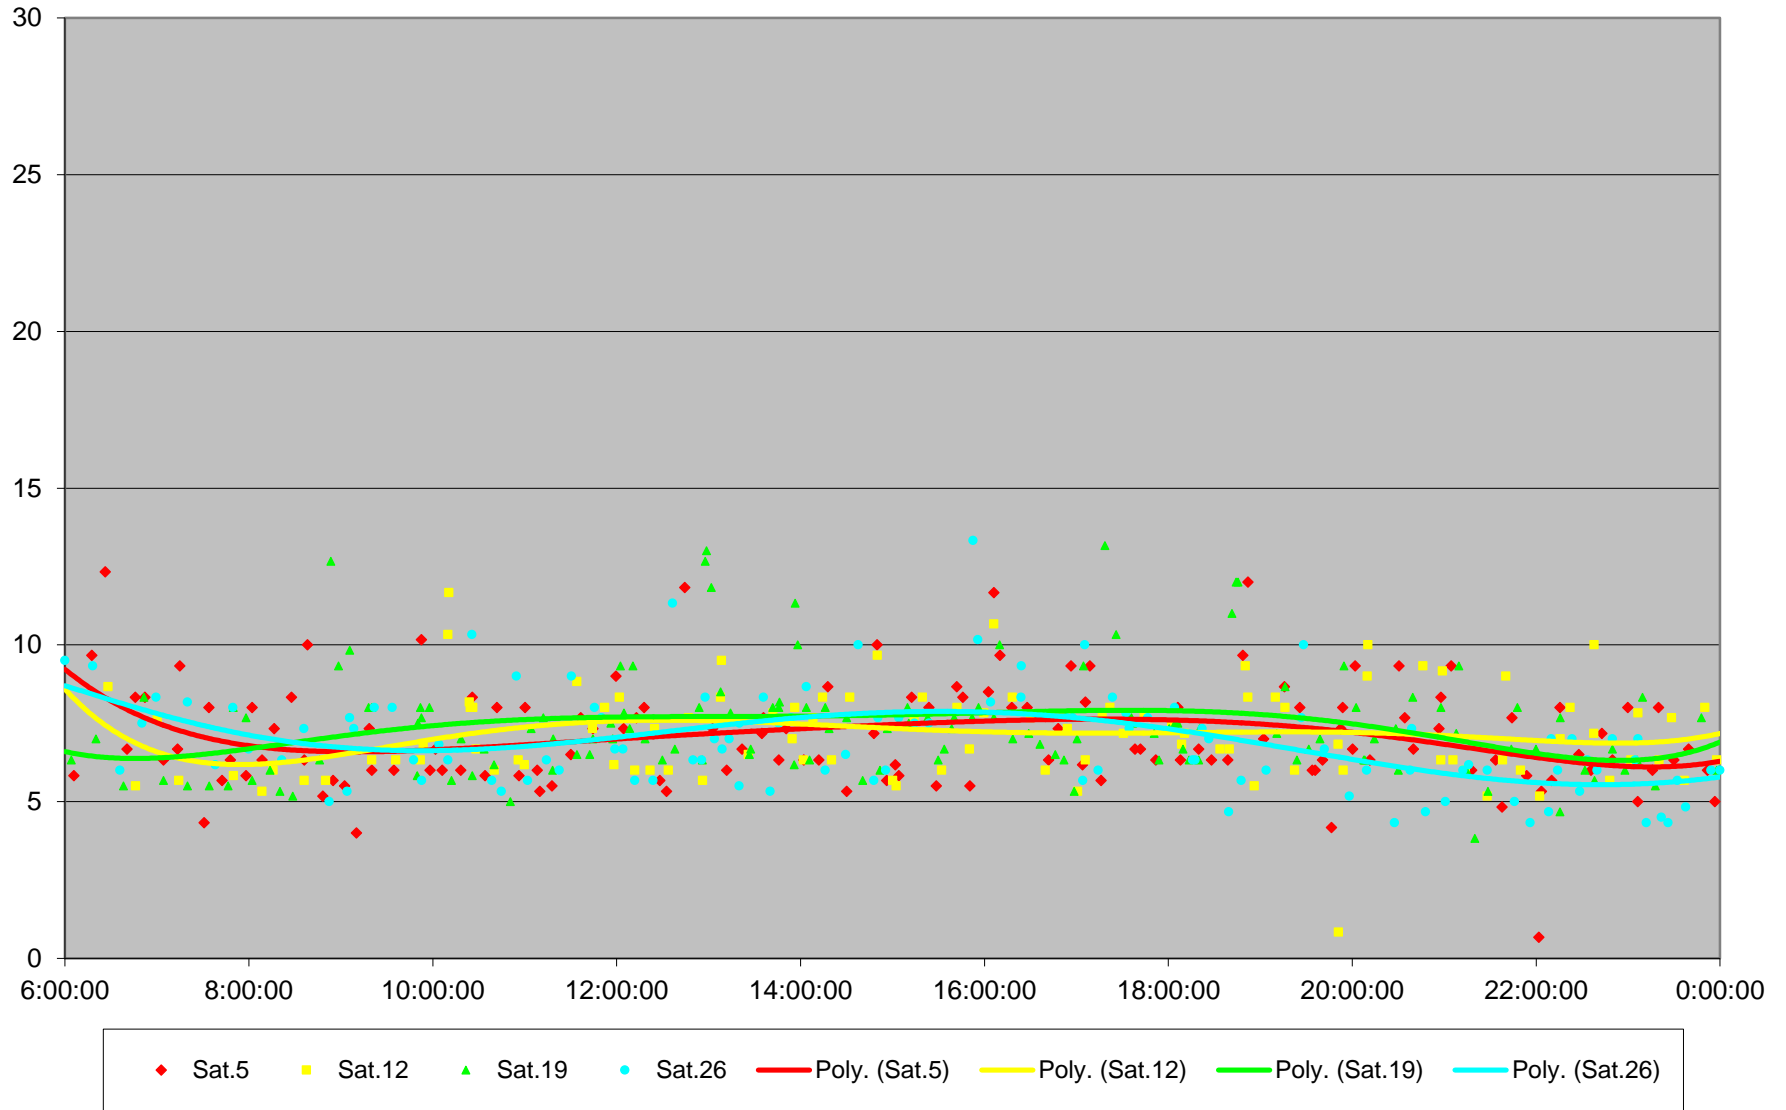

510 Spadina Terminal Round Trip From York To York December 2015