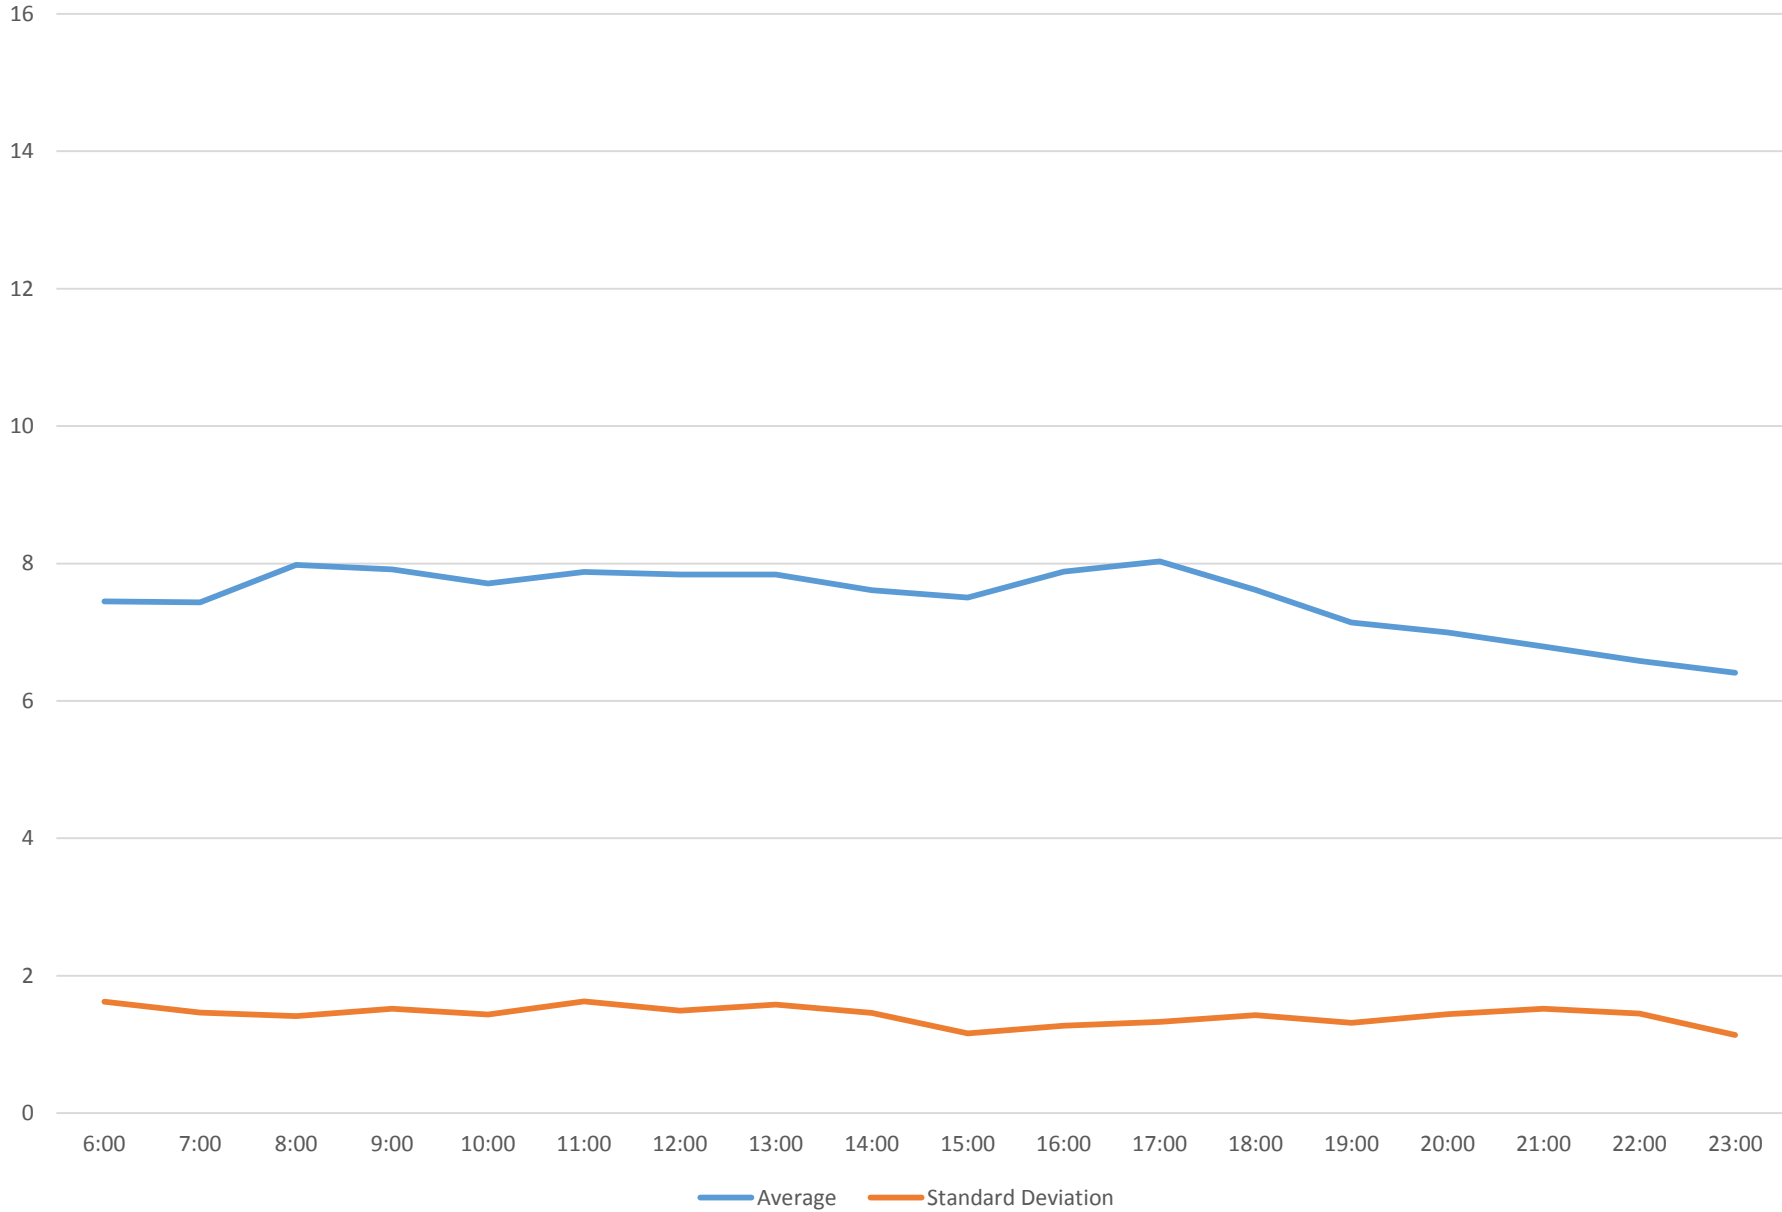

510 Spadina Terminal Round Trip From York To York December 2015 Saturday Statistics

510 Spadina Terminal Round Trip From York To York December 2015 Weekday Statistics