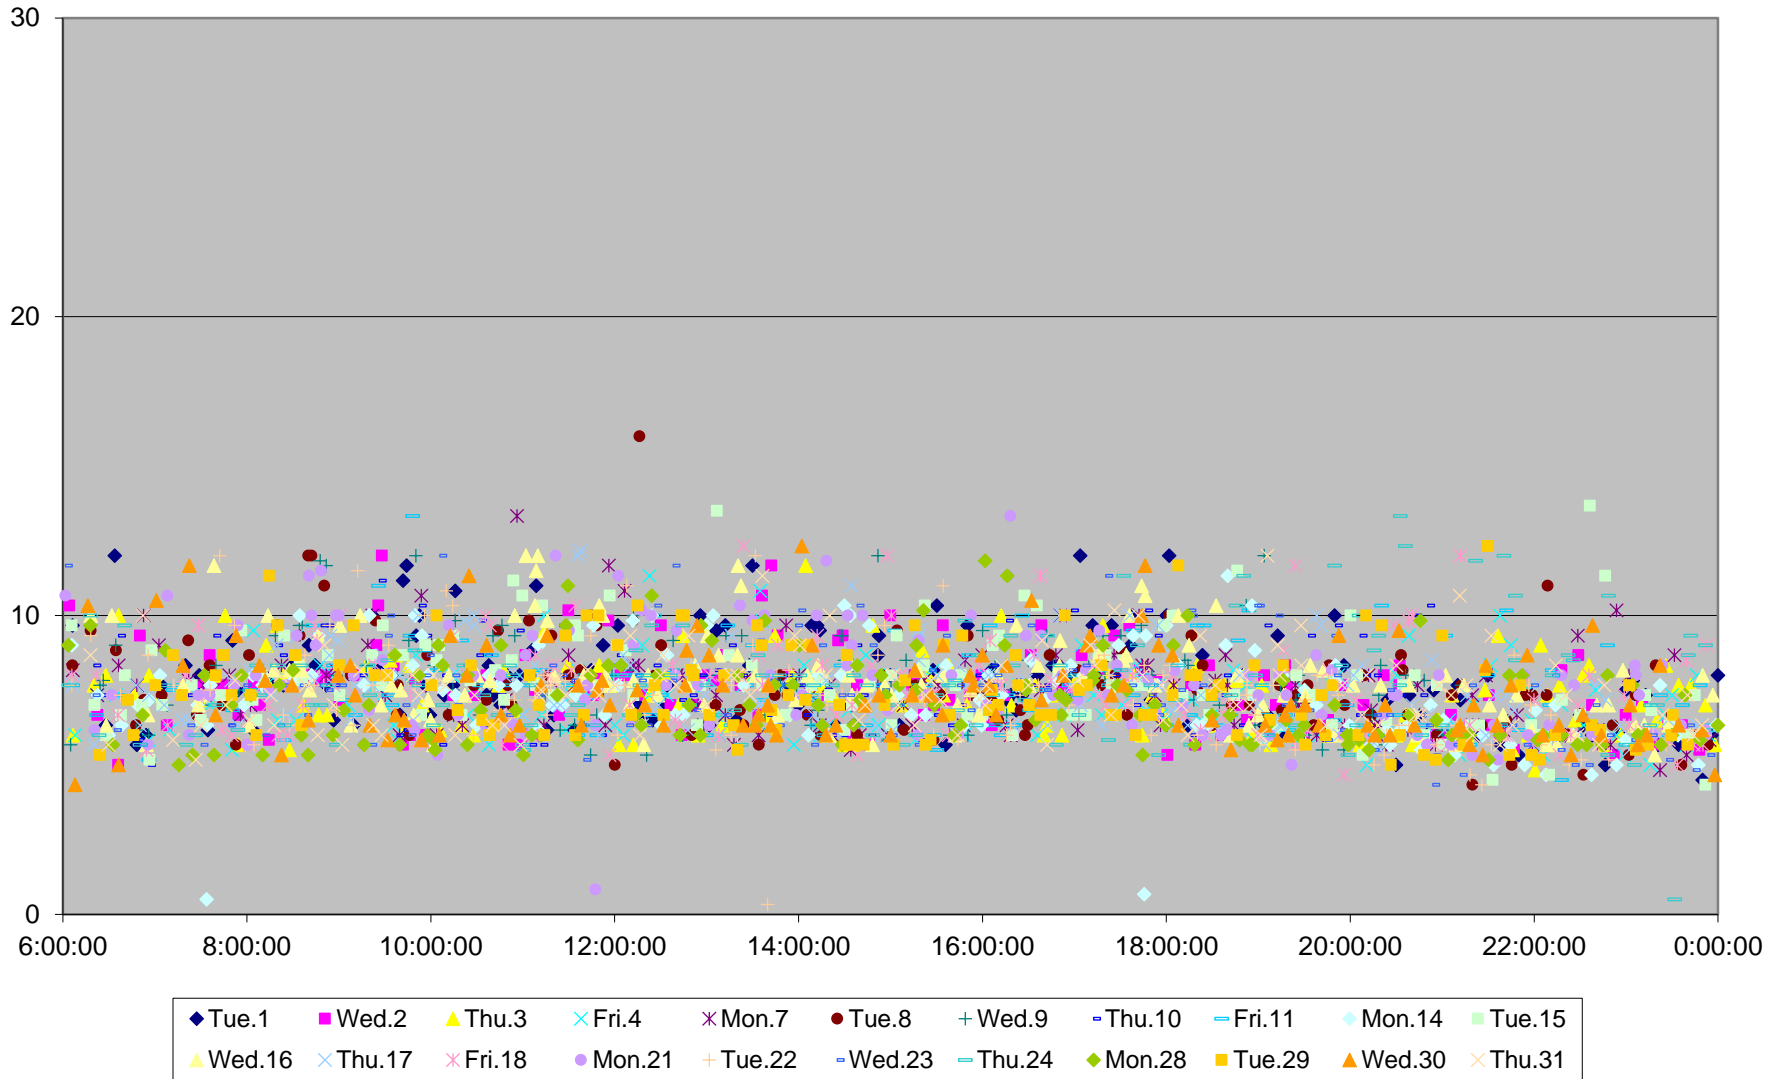

510 Spadina Terminal Round Trip From York To York December 2015