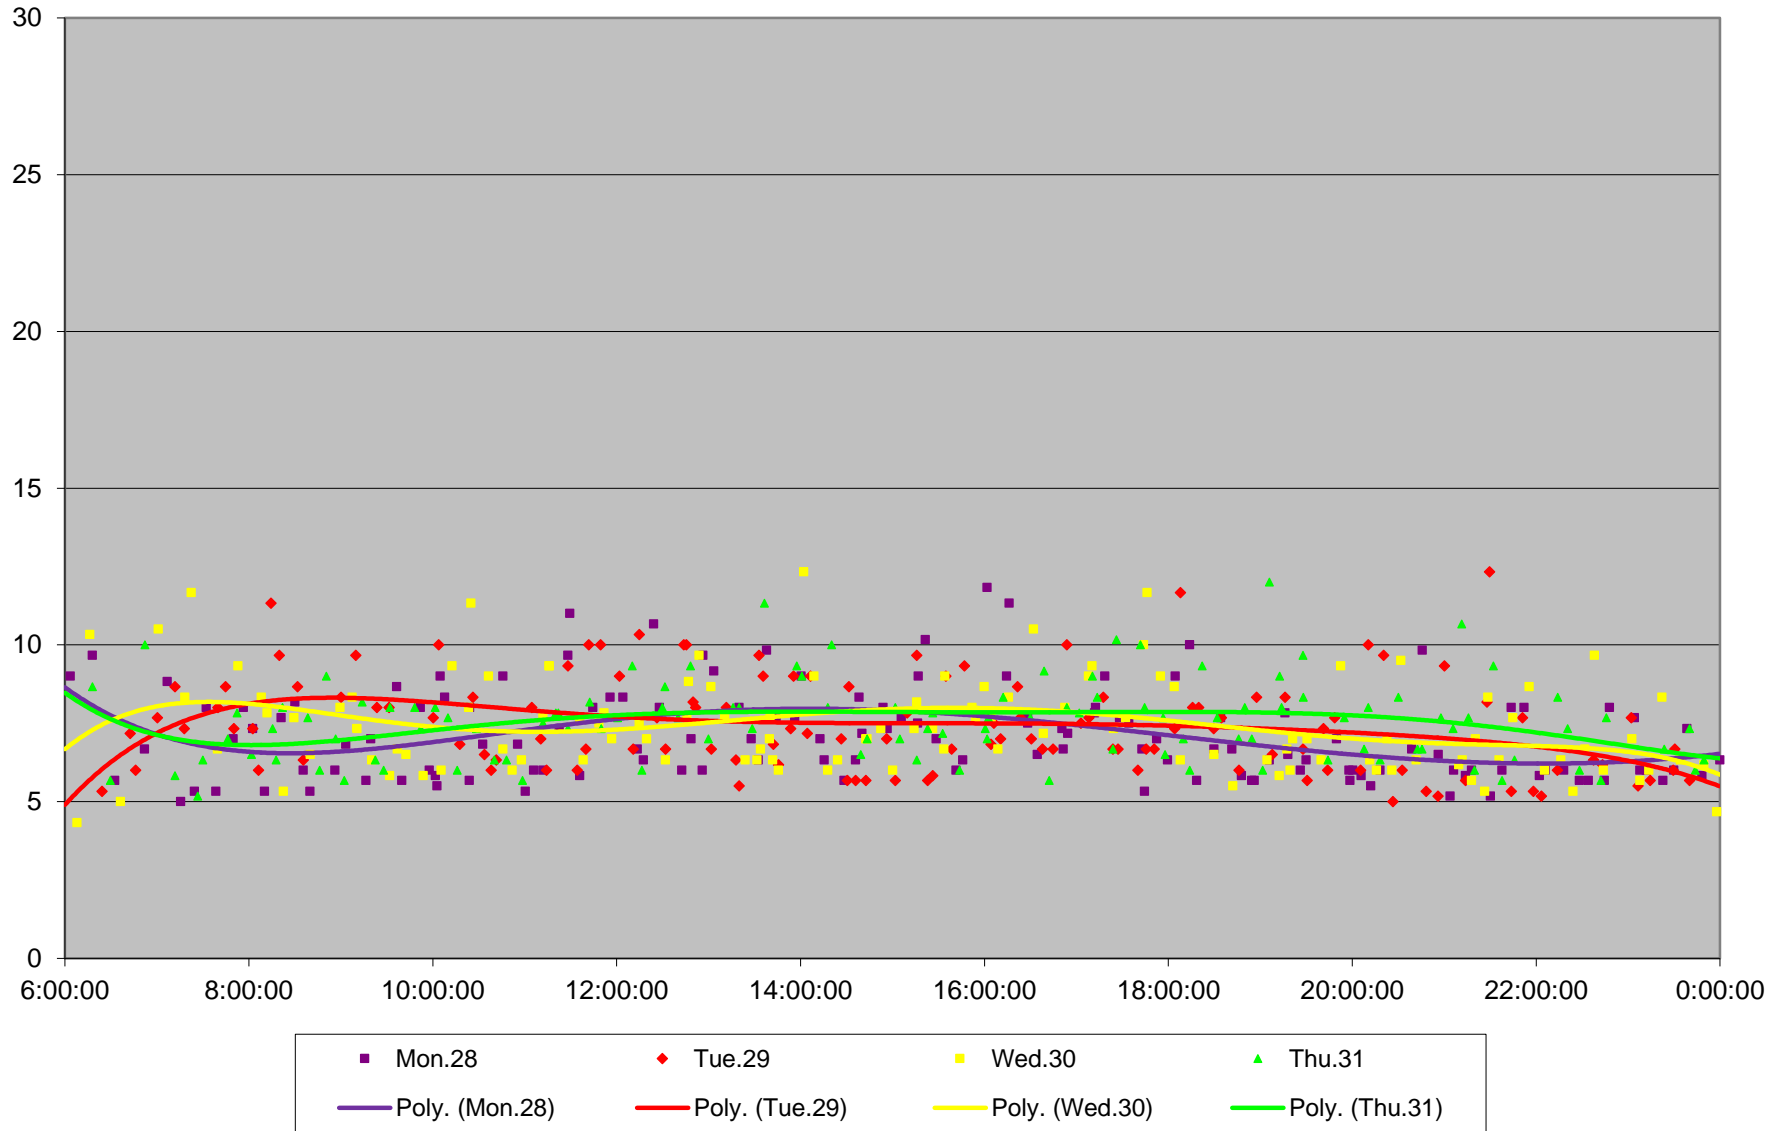

510 Spadina Terminal Round Trip From York To York December 2015