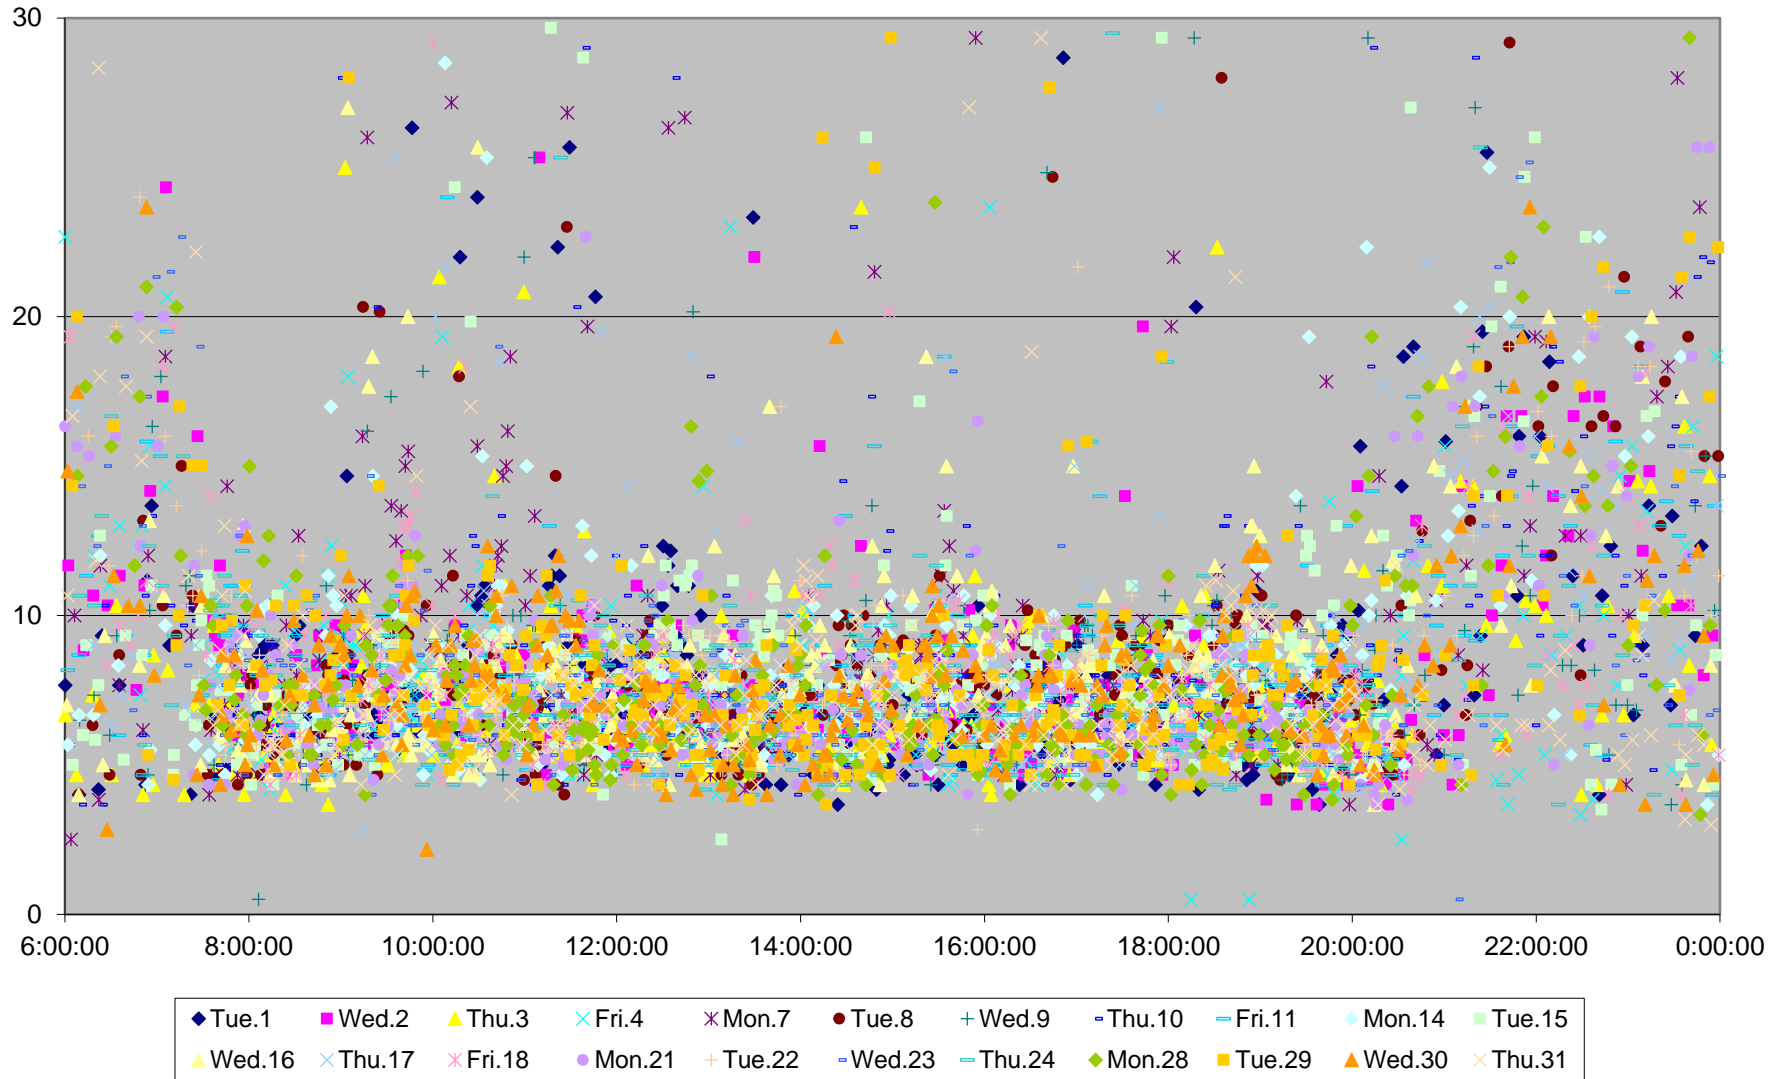

510 Spadina Terminal Round Trip From Sussex To Sussex December 2015

510 Spadina Terminal Round Trip From Sussex To Sussex December 2015

510 Spadina Terminal Round Trip From Sussex To Sussex December 2015

510 Spadina Terminal Round Trip From Sussex To Sussex December 2015

510 Spadina Terminal Round Trip From Sussex To Sussex December 2015

510 Spadina Terminal Round Trip From Sussex To Sussex December 2015 Weekday Statistics

510 Spadina Terminal Round Trip From Sussex To Sussex December 2015 Saturday Statistics

510 Spadina Terminal Round Trip From Sussex To Sussex December 2015 Sunday Statistics