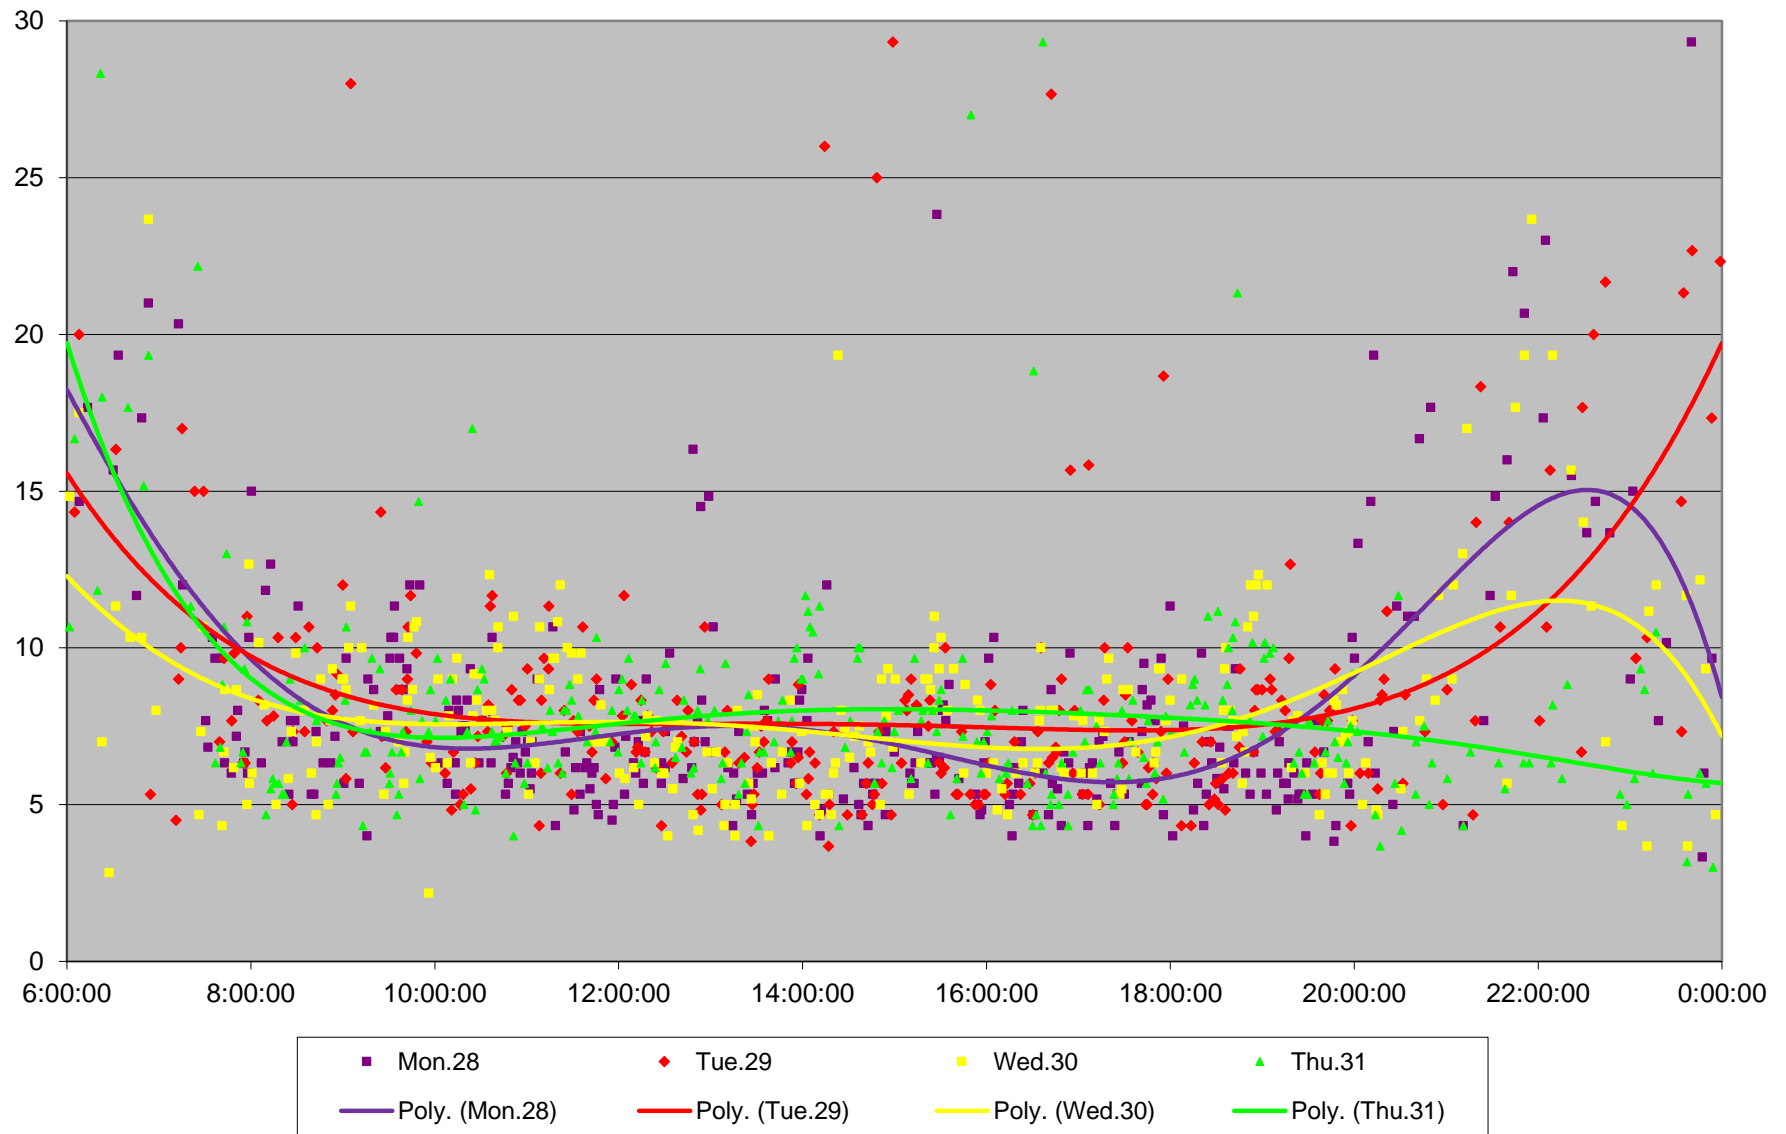

510 Spadina Terminal Round Trip From Sussex To Sussex December 2015

510 Spadina Terminal Round Trip From Sussex To Sussex December 2015

510 Spadina Terminal Round Trip From Sussex To Sussex December 2015

510 Spadina Terminal Round Trip From Sussex To Sussex December 2015

510 Spadina Terminal Round Trip From Sussex To Sussex December 2015

510 Spadina Terminal Round Trip From Sussex To Sussex December 2015 Weekday Statistics

510 Spadina Terminal Round Trip From Sussex To Sussex December 2015 Saturday Statistics

510 Spadina Terminal Round Trip From Sussex To Sussex December 2015 Sunday Statistics