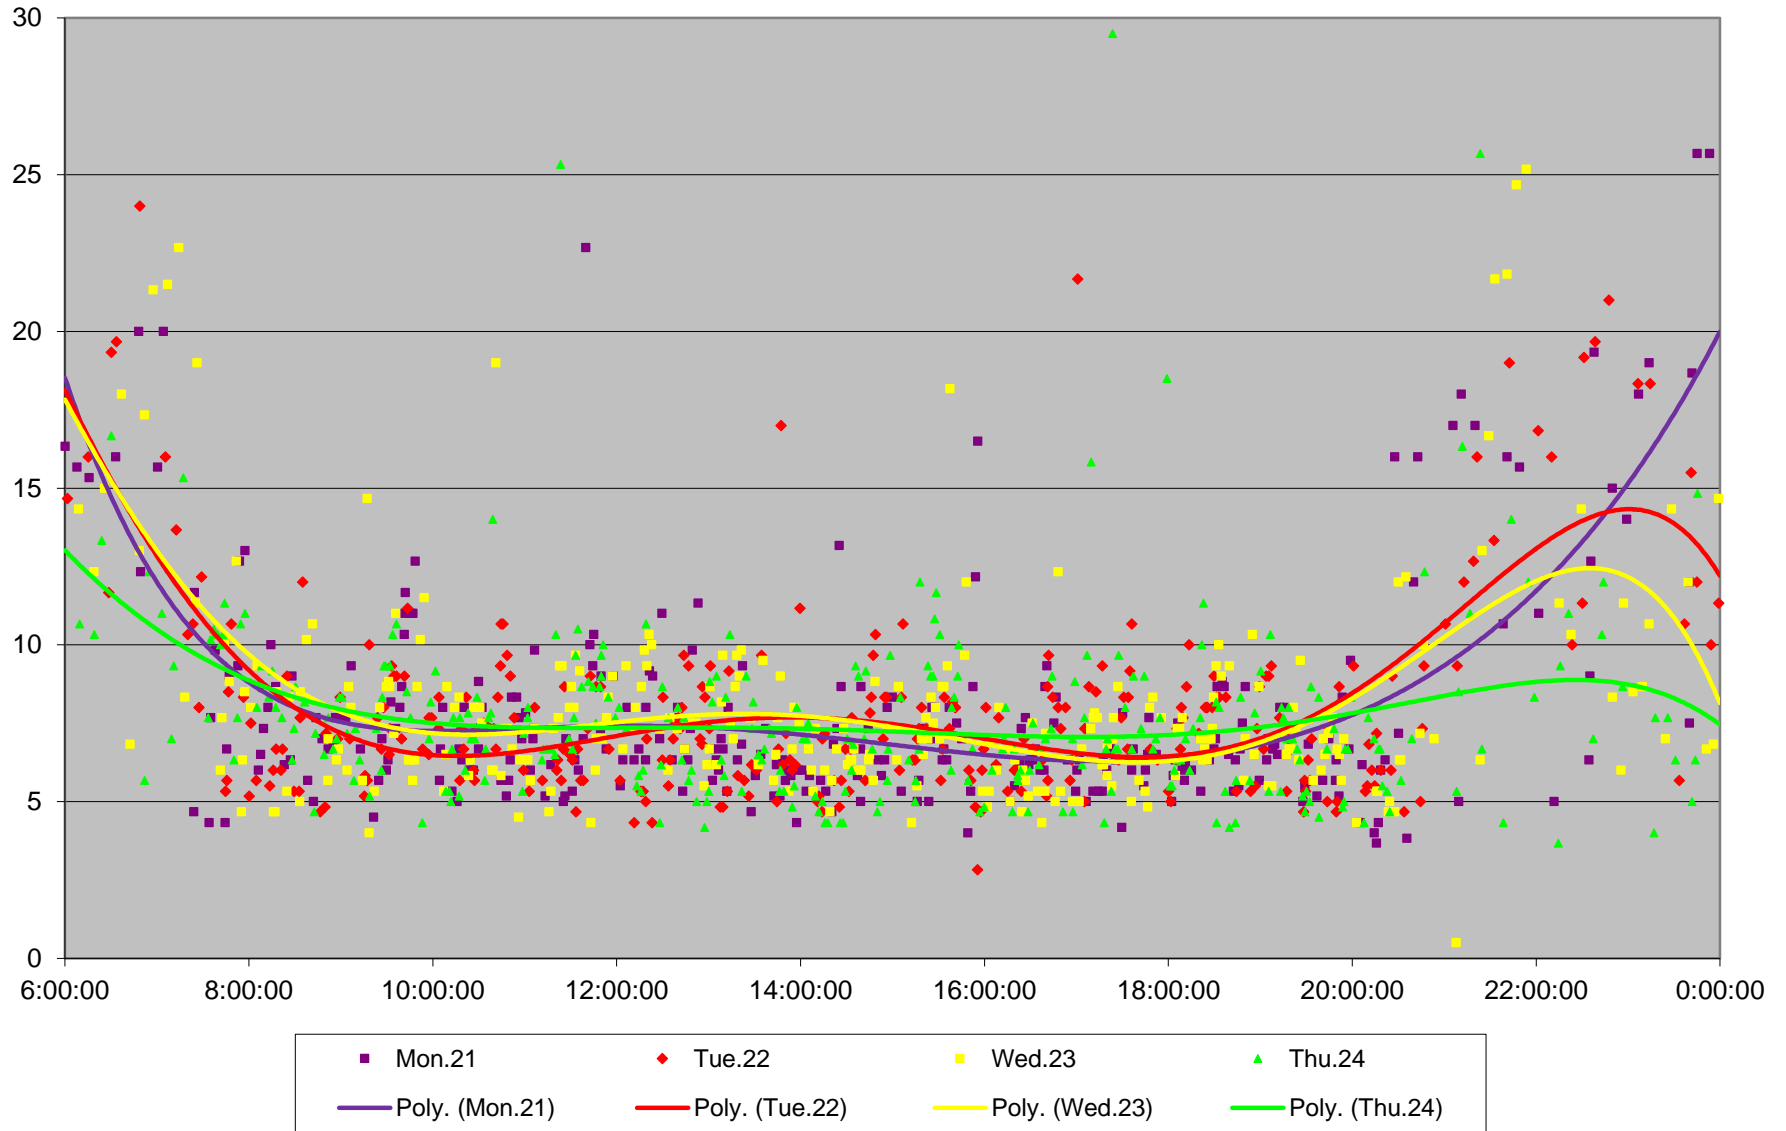

510 Spadina Terminal Round Trip From Sussex To Sussex December 2015

510 Spadina Terminal Round Trip From Sussex To Sussex December 2015

510 Spadina Terminal Round Trip From Sussex To Sussex December 2015

510 Spadina Terminal Round Trip From Sussex To Sussex December 2015

510 Spadina Terminal Round Trip From Sussex To Sussex December 2015

510 Spadina Terminal Round Trip From Sussex To Sussex December 2015 Weekday Statistics

510 Spadina Terminal Round Trip From Sussex To Sussex December 2015 Saturday Statistics

510 Spadina Terminal Round Trip From Sussex To Sussex December 2015 Sunday Statistics