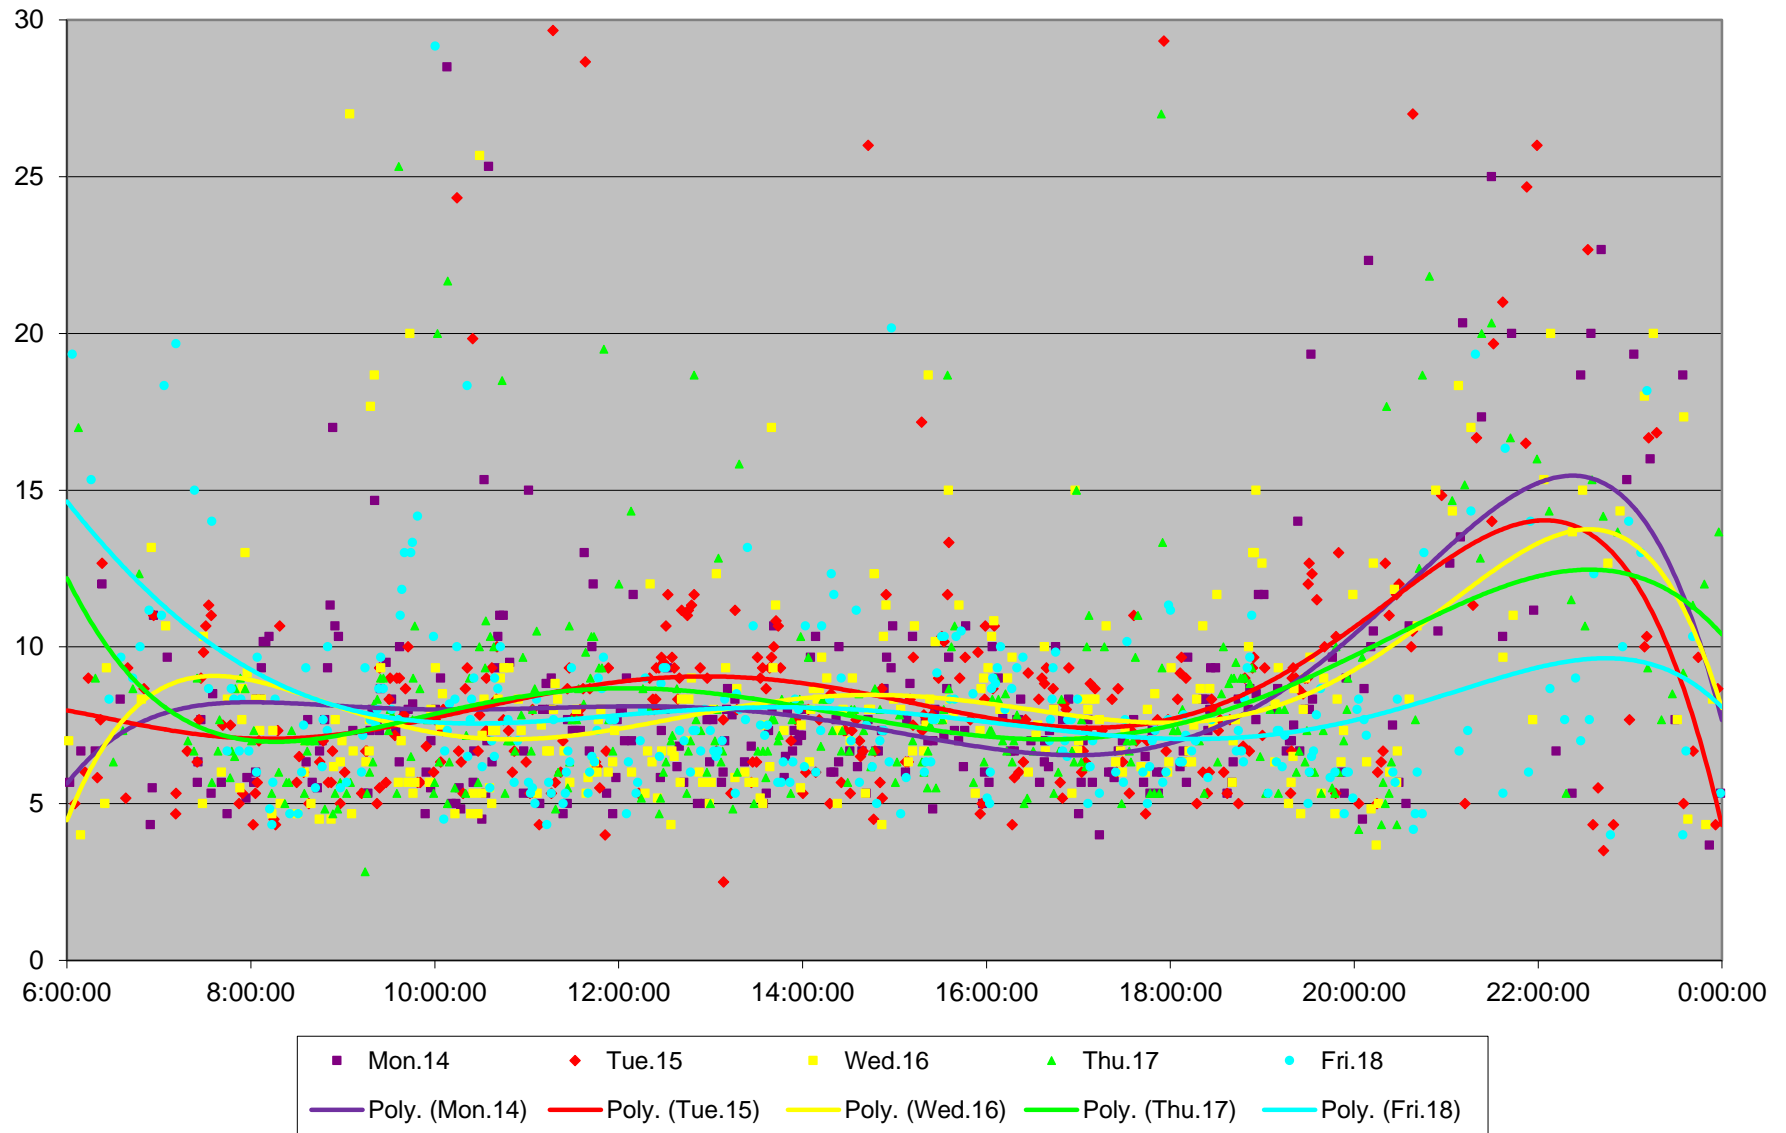

510 Spadina Terminal Round Trip From Sussex To Sussex December 2015

510 Spadina Terminal Round Trip From Sussex To Sussex December 2015

510 Spadina Terminal Round Trip From Sussex To Sussex December 2015

510 Spadina Terminal Round Trip From Sussex To Sussex December 2015

510 Spadina Terminal Round Trip From Sussex To Sussex December 2015

510 Spadina Terminal Round Trip From Sussex To Sussex December 2015 Weekday Statistics

510 Spadina Terminal Round Trip From Sussex To Sussex December 2015 Saturday Statistics

510 Spadina Terminal Round Trip From Sussex To Sussex December 2015 Sunday Statistics