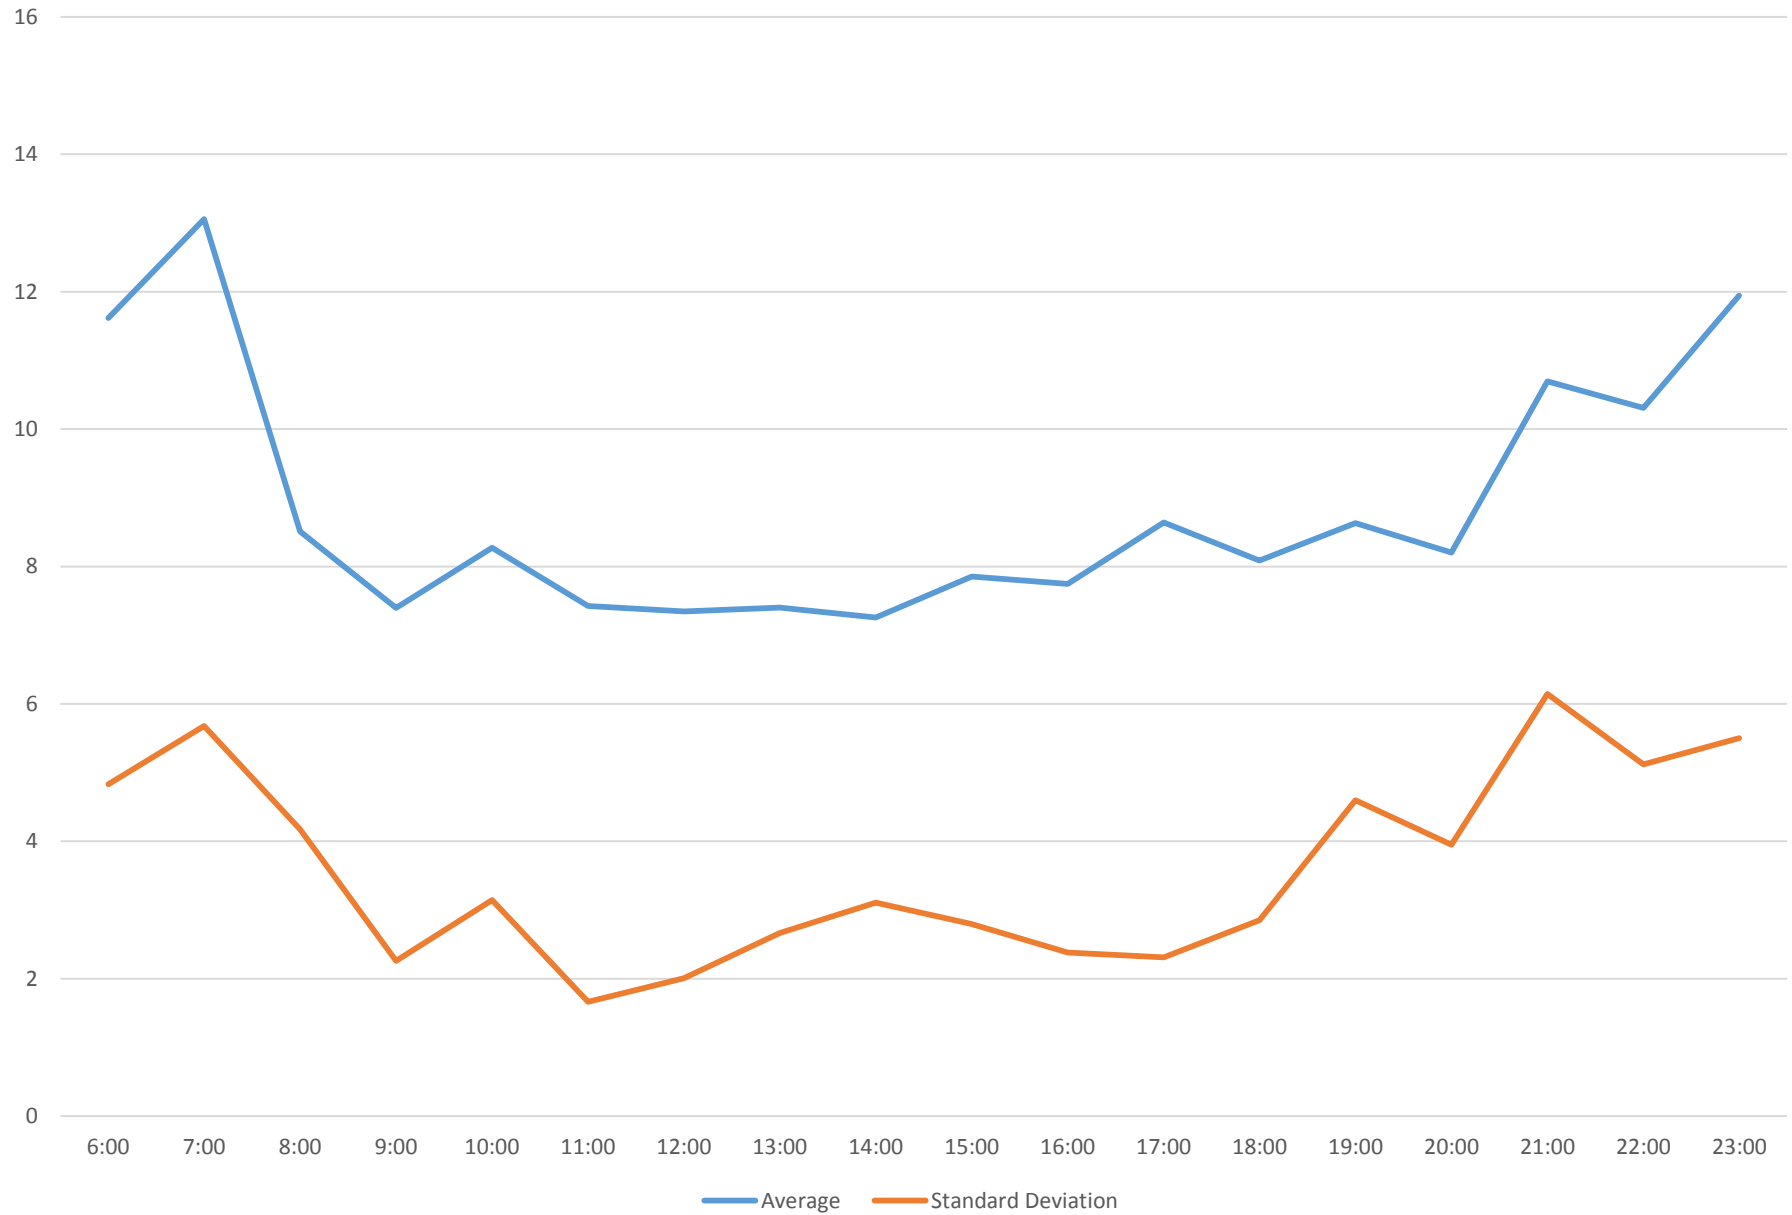

510 Spadina Terminal Round Trip From Sussex To Sussex December 2015

510 Spadina Terminal Round Trip From Sussex To Sussex December 2015

510 Spadina Terminal Round Trip From Sussex To Sussex December 2015 Weekday Statistics

510 Spadina Terminal Round Trip From Sussex To Sussex December 2015 Saturday Statistics

510 Spadina Terminal Round Trip From Sussex To Sussex December 2015 Sunday Statistics