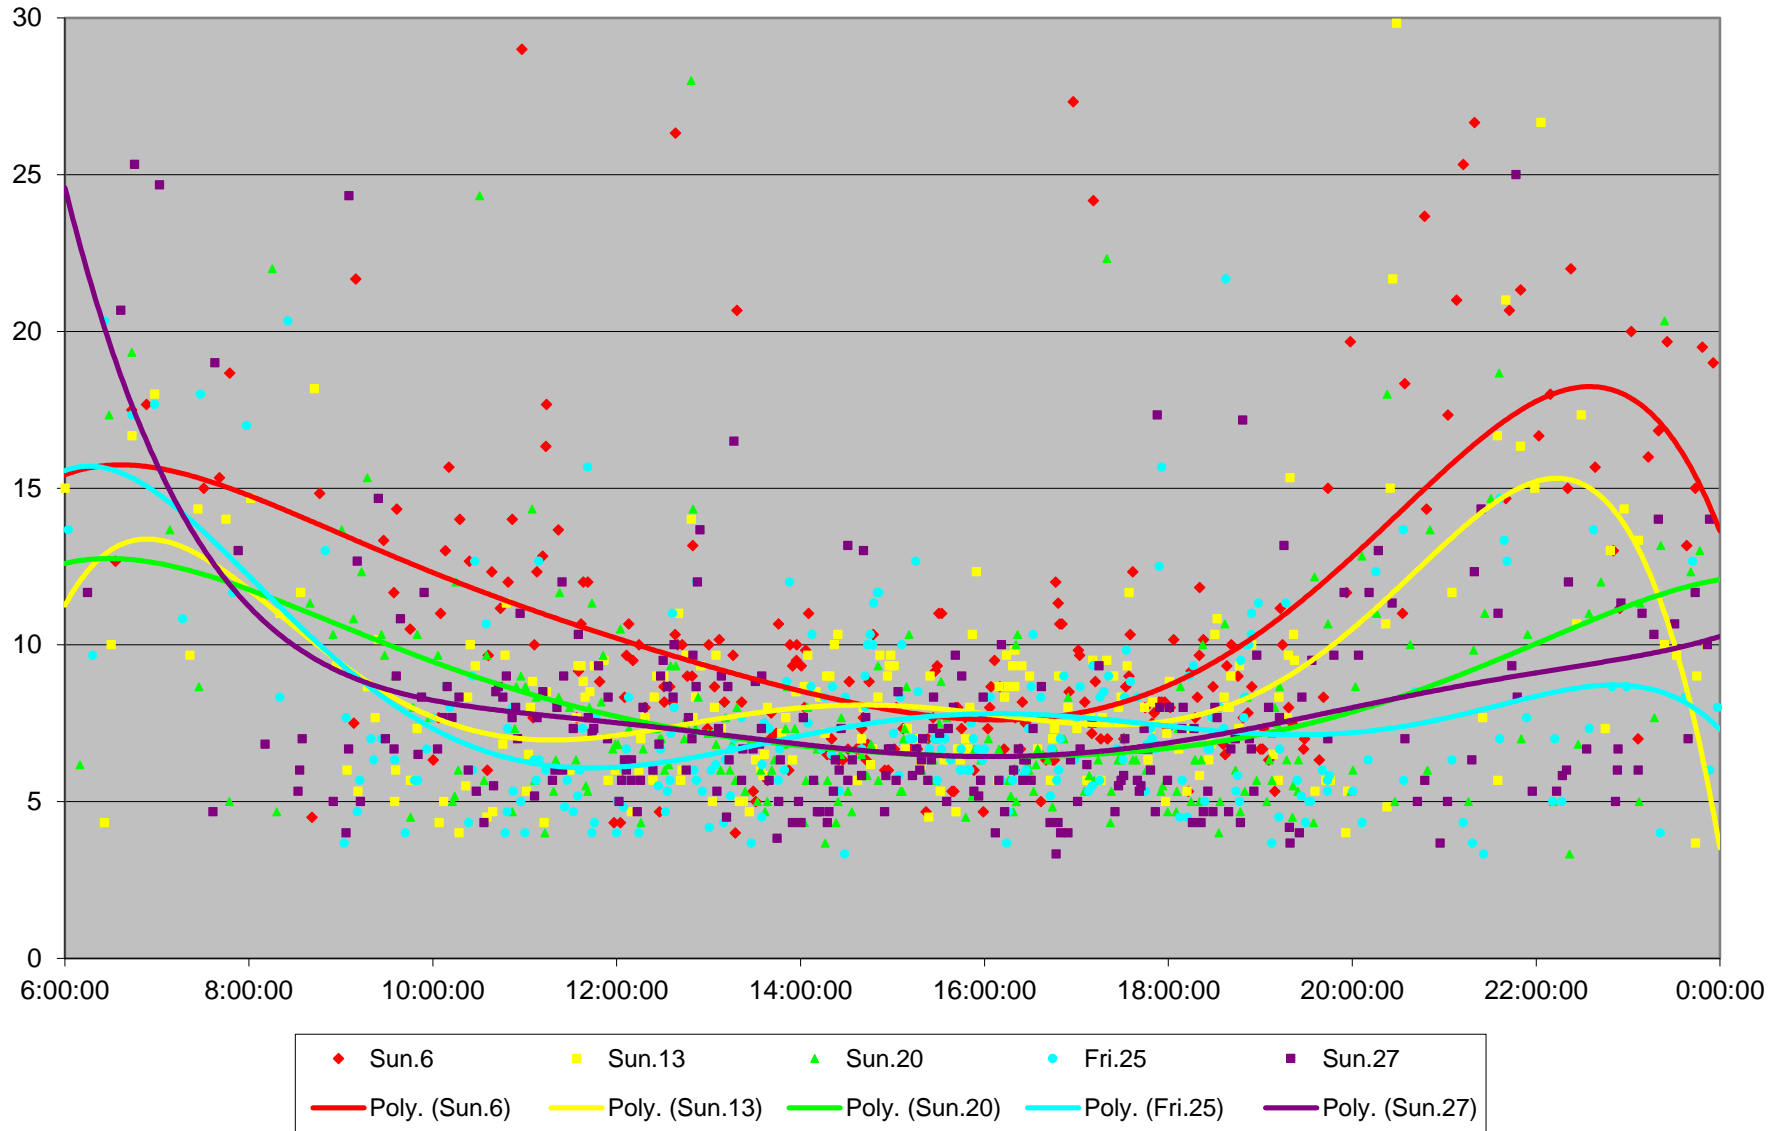

510 Spadina Terminal Round Trip From Sussex To Sussex December 2015

510 Spadina Terminal Round Trip From Sussex To Sussex December 2015

510 Spadina Terminal Round Trip From Sussex To Sussex December 2015

510 Spadina Terminal Round Trip From Sussex To Sussex December 2015

510 Spadina Terminal Round Trip From Sussex To Sussex December 2015

510 Spadina Terminal Round Trip From Sussex To Sussex December 2015 Weekday Statistics

510 Spadina Terminal Round Trip From Sussex To Sussex December 2015 Saturday Statistics

510 Spadina Terminal Round Trip From Sussex To Sussex December 2015 Sunday Statistics