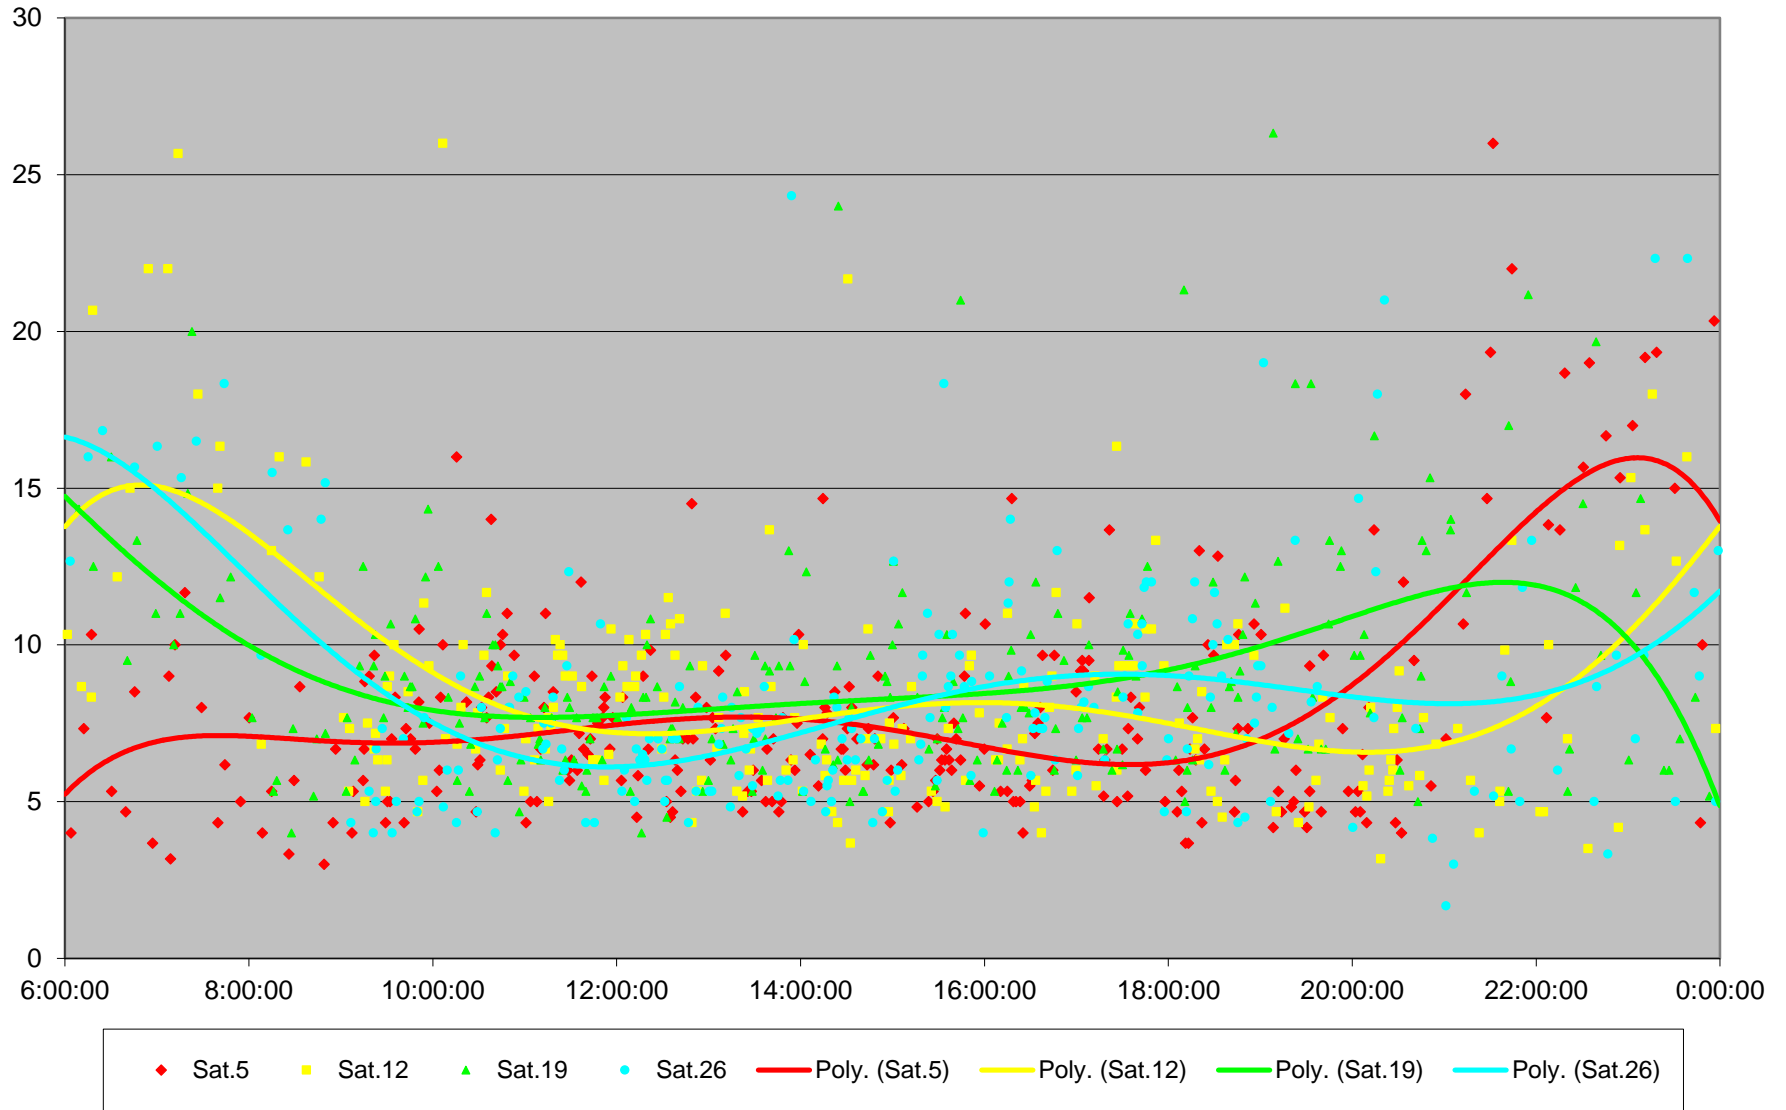

510 Spadina Terminal Round Trip From Sussex To Sussex December 2015

510 Spadina Terminal Round Trip From Sussex To Sussex December 2015

510 Spadina Terminal Round Trip From Sussex To Sussex December 2015

510 Spadina Terminal Round Trip From Sussex To Sussex December 2015

510 Spadina Terminal Round Trip From Sussex To Sussex December 2015

510 Spadina Terminal Round Trip From Sussex To Sussex December 2015 Weekday Statistics

510 Spadina Terminal Round Trip From Sussex To Sussex December 2015 Saturday Statistics

510 Spadina Terminal Round Trip From Sussex To Sussex December 2015 Sunday Statistics