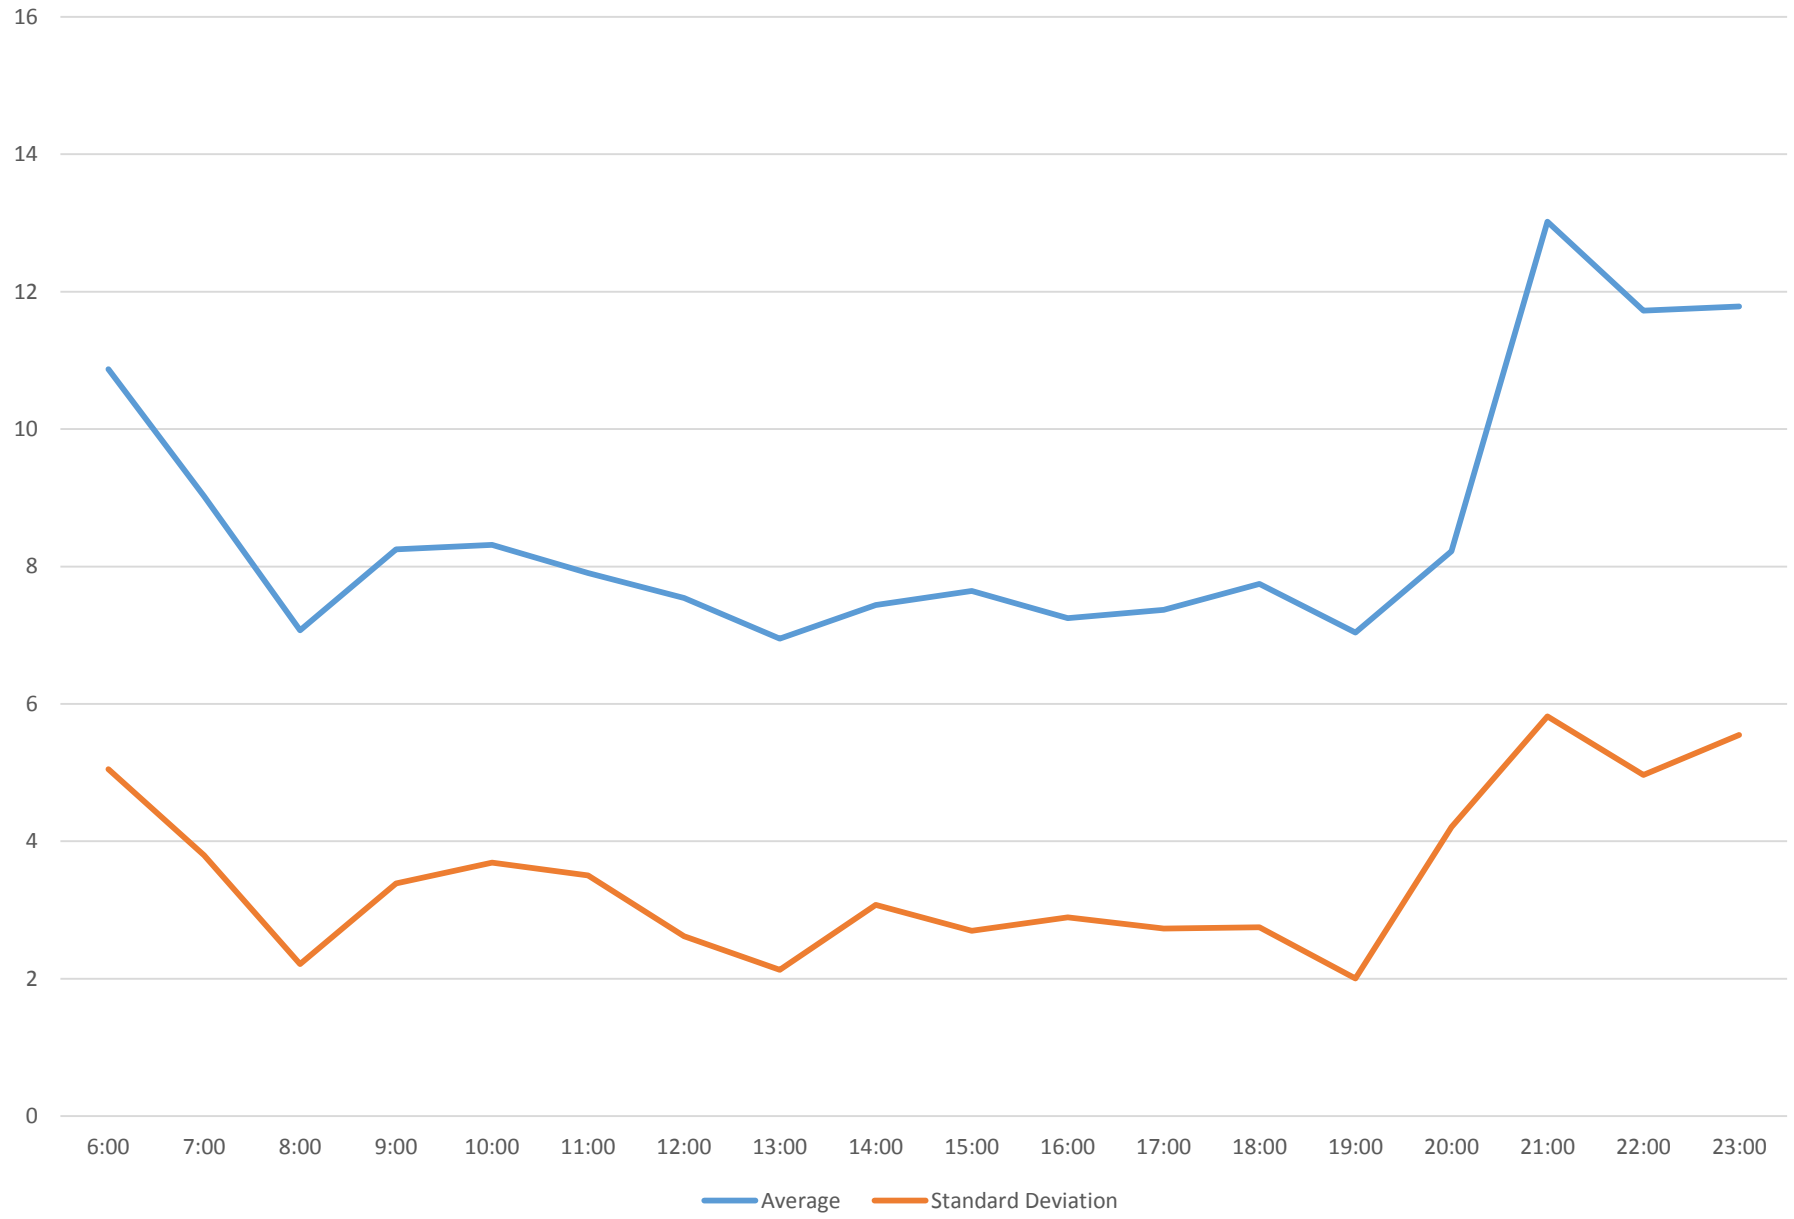

510 Spadina Terminal Round Trip From Sussex To Sussex December 2015

510 Spadina Terminal Round Trip From Sussex To Sussex December 2015

510 Spadina Terminal Round Trip From Sussex To Sussex December 2015

510 Spadina Terminal Round Trip From Sussex To Sussex December 2015

510 Spadina Terminal Round Trip From Sussex To Sussex December 2015

510 Spadina Terminal Round Trip From Sussex To Sussex December 2015 Weekday Statistics

510 Spadina Terminal Round Trip From Sussex To Sussex December 2015 Saturday Statistics

510 Spadina Terminal Round Trip From Sussex To Sussex December 2015 Sunday Statistics