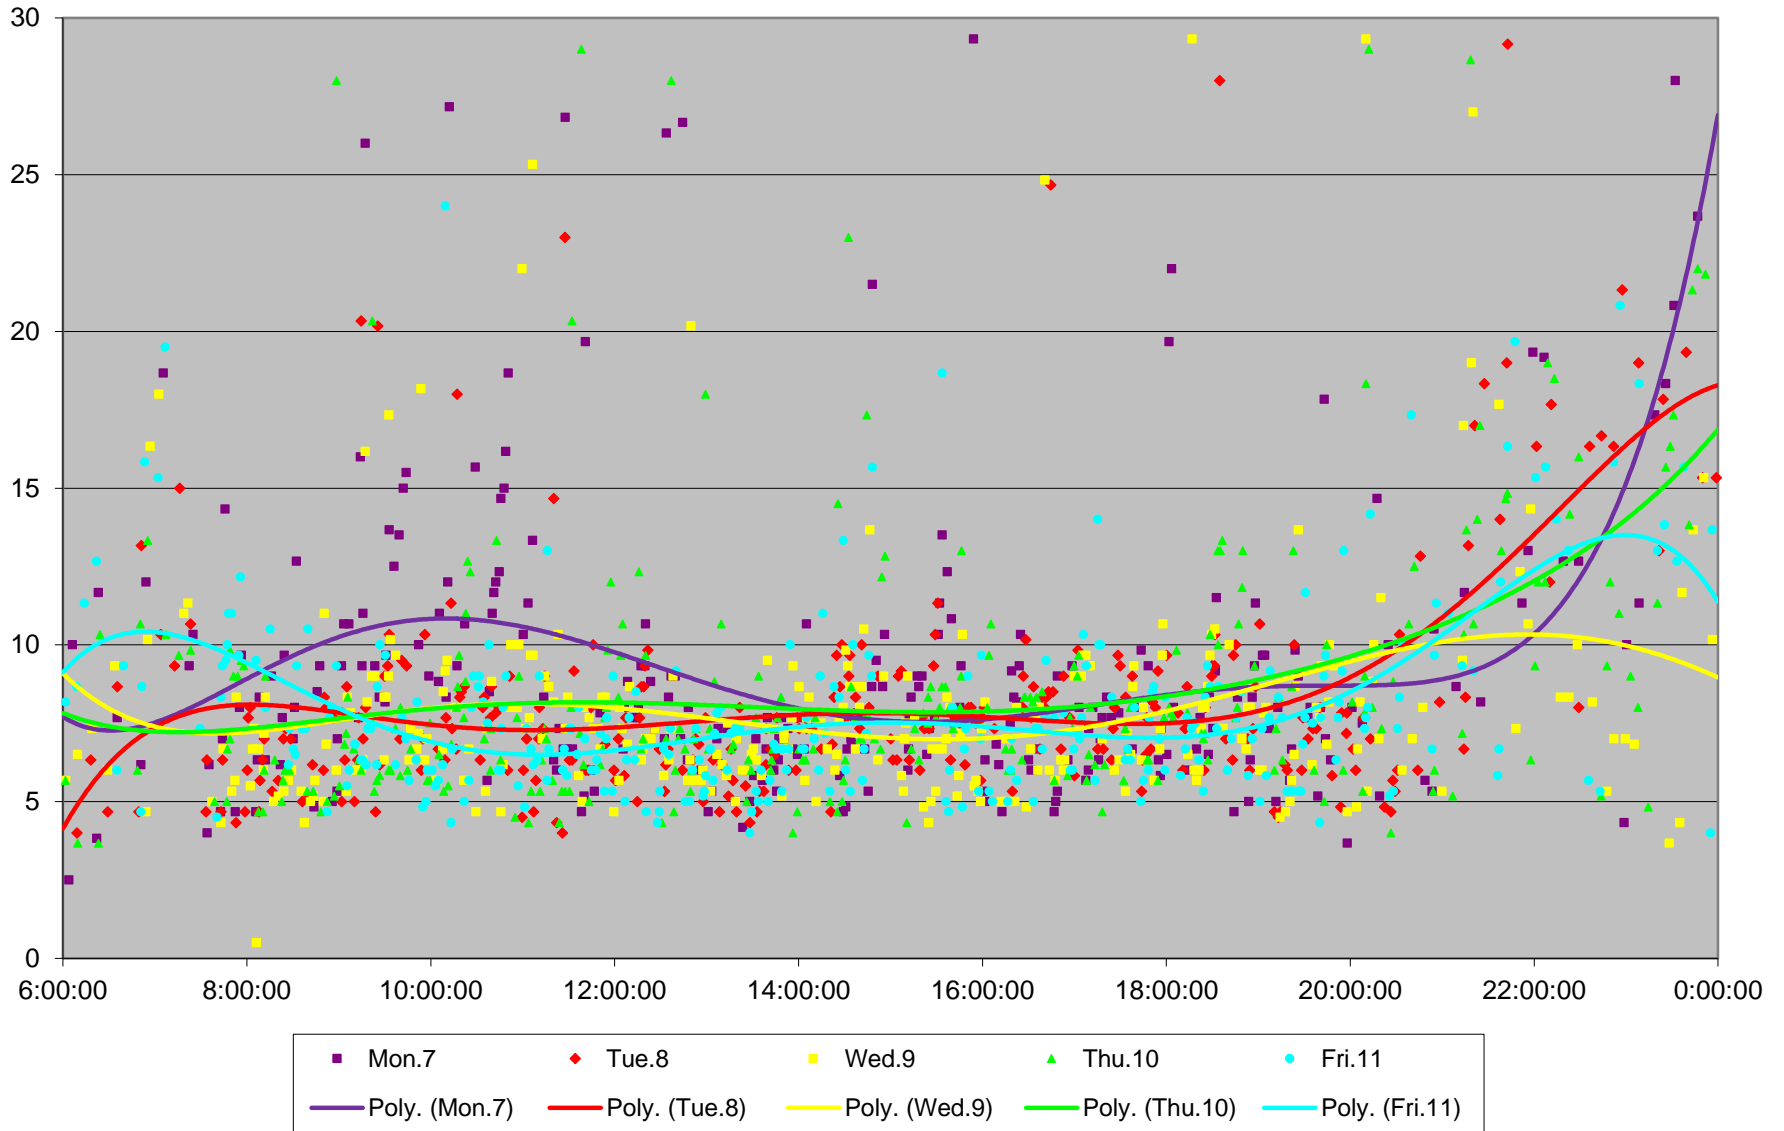

510 Spadina Terminal Round Trip From Sussex To Sussex December 2015

510 Spadina Terminal Round Trip From Sussex To Sussex December 2015

510 Spadina Terminal Round Trip From Sussex To Sussex December 2015

510 Spadina Terminal Round Trip From Sussex To Sussex December 2015

510 Spadina Terminal Round Trip From Sussex To Sussex December 2015

510 Spadina Terminal Round Trip From Sussex To Sussex December 2015 Weekday Statistics

510 Spadina Terminal Round Trip From Sussex To Sussex December 2015 Saturday Statistics

510 Spadina Terminal Round Trip From Sussex To Sussex December 2015 Sunday Statistics