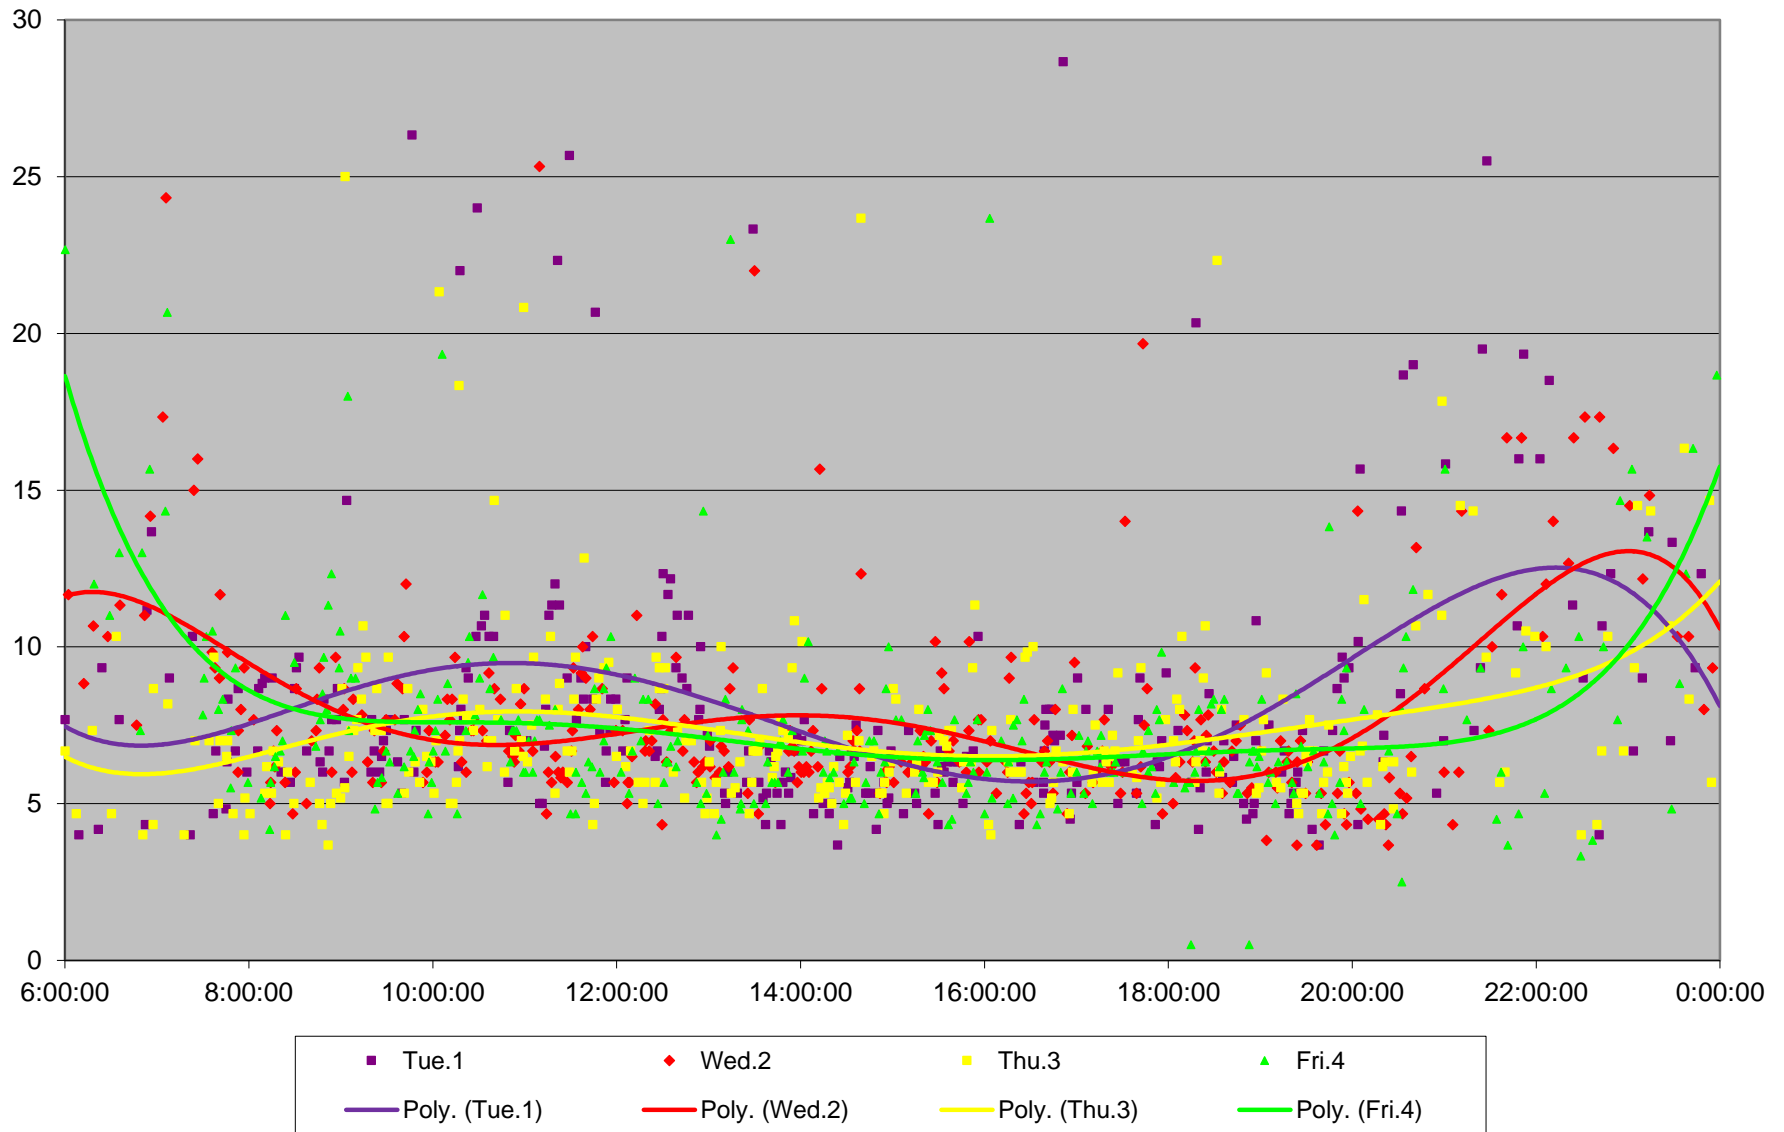

510 Spadina Terminal Round Trip From Sussex To Sussex December 2015

510 Spadina Terminal Round Trip From Sussex To Sussex December 2015

510 Spadina Terminal Round Trip From Sussex To Sussex December 2015

510 Spadina Terminal Round Trip From Sussex To Sussex December 2015

510 Spadina Terminal Round Trip From Sussex To Sussex December 2015

510 Spadina Terminal Round Trip From Sussex To Sussex December 2015 Weekday Statistics

510 Spadina Terminal Round Trip From Sussex To Sussex December 2015 Saturday Statistics

510 Spadina Terminal Round Trip From Sussex To Sussex December 2015 Sunday Statistics