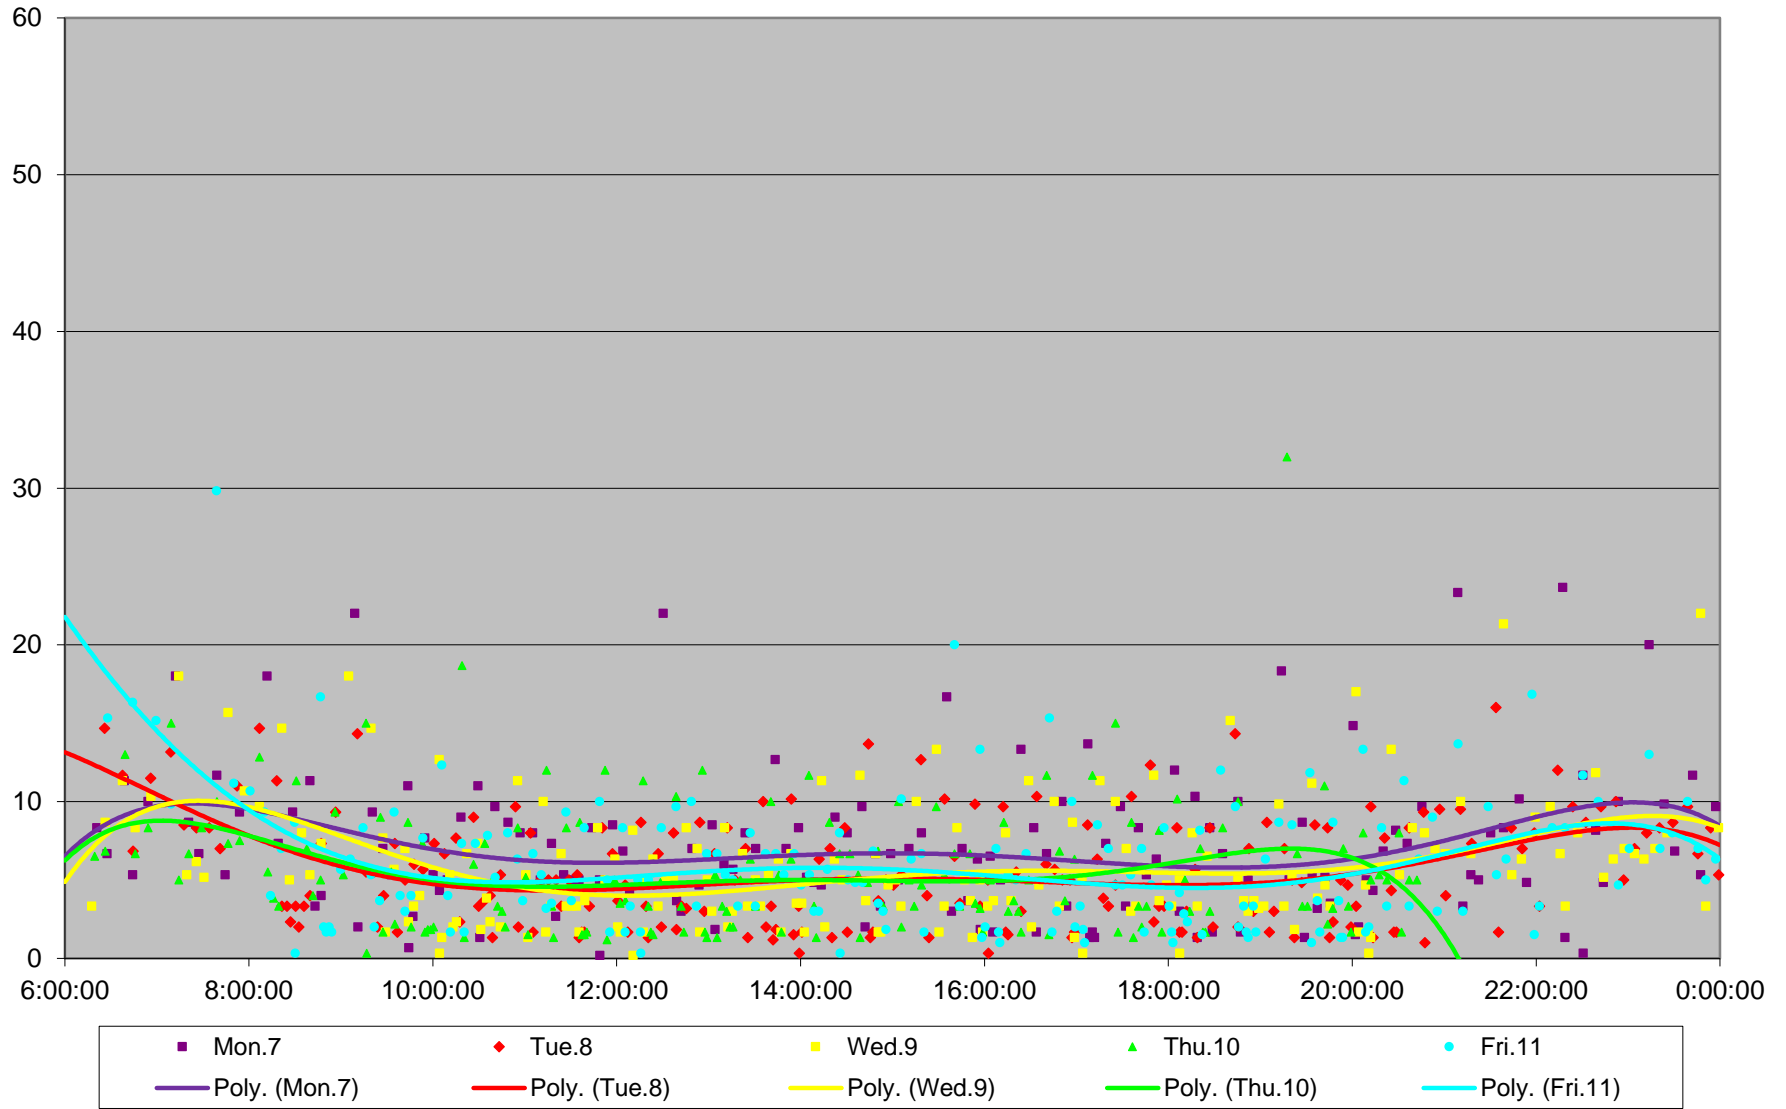

510 Spadina Headways at South of King Southbound December 2015

510 Spadina Headways at South of King Southbound December 2015

510 Spadina Headways at South of King Southbound December 2015

510 Spadina Headways at South of King Southbound December 2015

510 Spadina Headways at South of King Southbound December 2015 Weekday Statistics

510 Spadina Headways at South of King Southbound December 2015 Saturday Statistics

510 Spadina Headways at South of King Southbound December 2015 Sunday Statistics