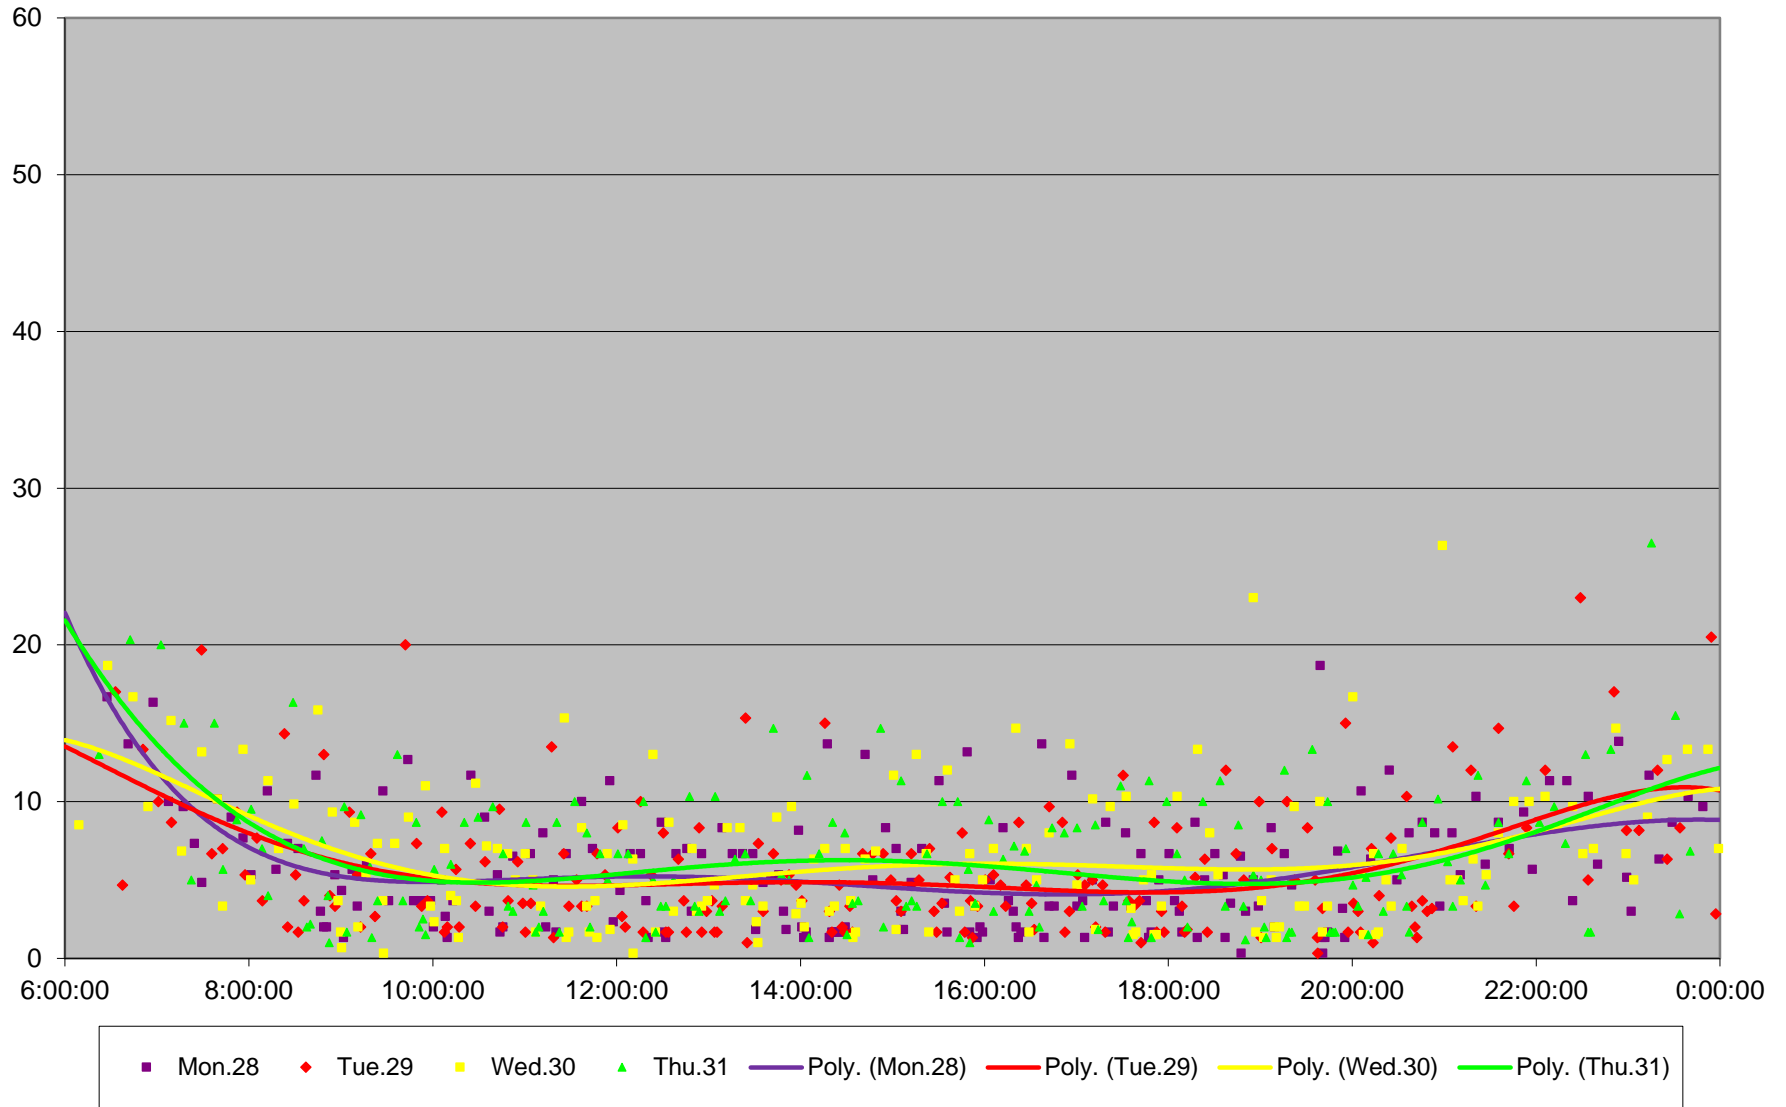

510 Spadina Headways at South of King Southbound December 2015

510 Spadina Headways at South of King Southbound December 2015

510 Spadina Headways at South of King Southbound December 2015

510 Spadina Headways at South of King Southbound December 2015

510 Spadina Headways at South of King Southbound December 2015 Weekday Statistics

510 Spadina Headways at South of King Southbound December 2015 Saturday Statistics

510 Spadina Headways at South of King Southbound December 2015 Sunday Statistics