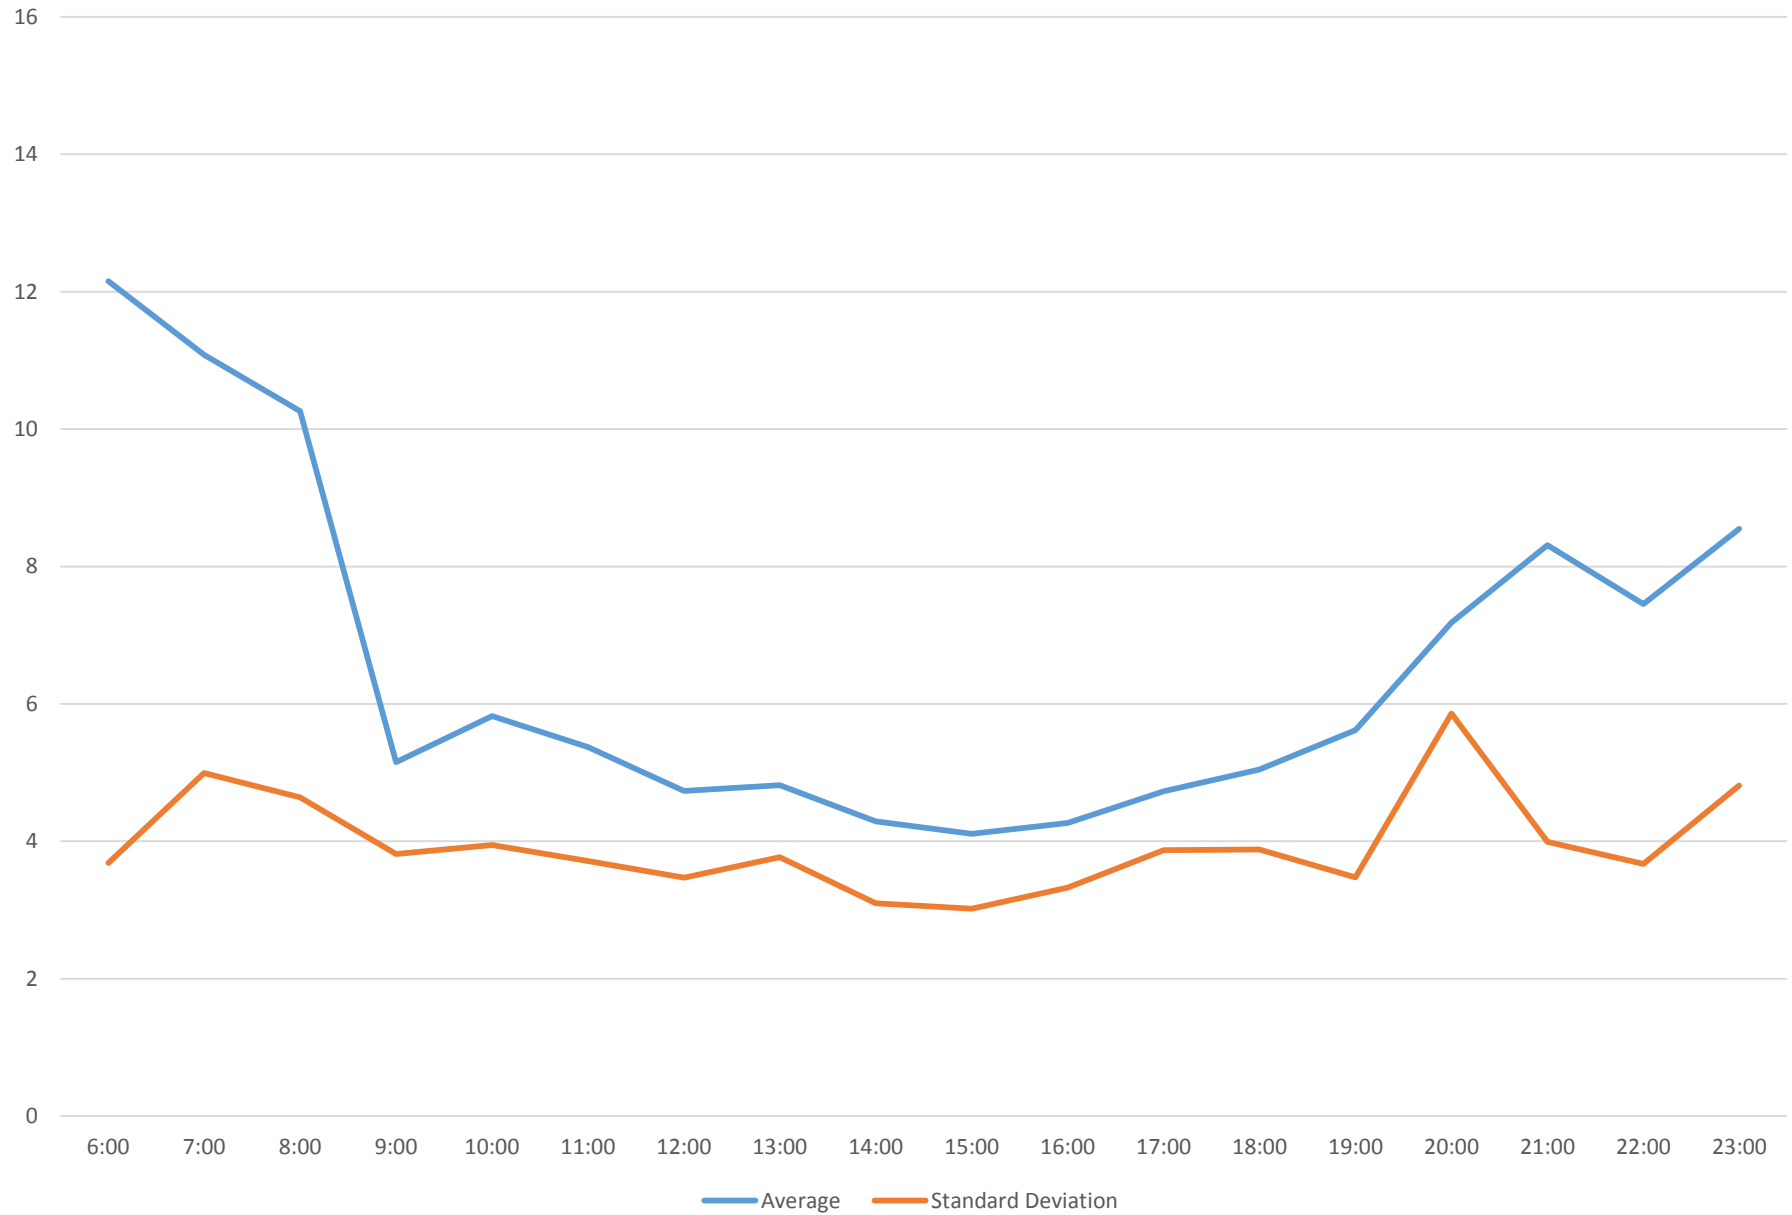

510 Spadina Headways at South of King Southbound December 2015

510 Spadina Headways at South of King Southbound December 2015

510 Spadina Headways at South of King Southbound December 2015

510 Spadina Headways at South of King Southbound December 2015

510 Spadina Headways at South of King Southbound December 2015 Weekday Statistics

510 Spadina Headways at South of King Southbound December 2015 Saturday Statistics

510 Spadina Headways at South of King Southbound December 2015 Sunday Statistics