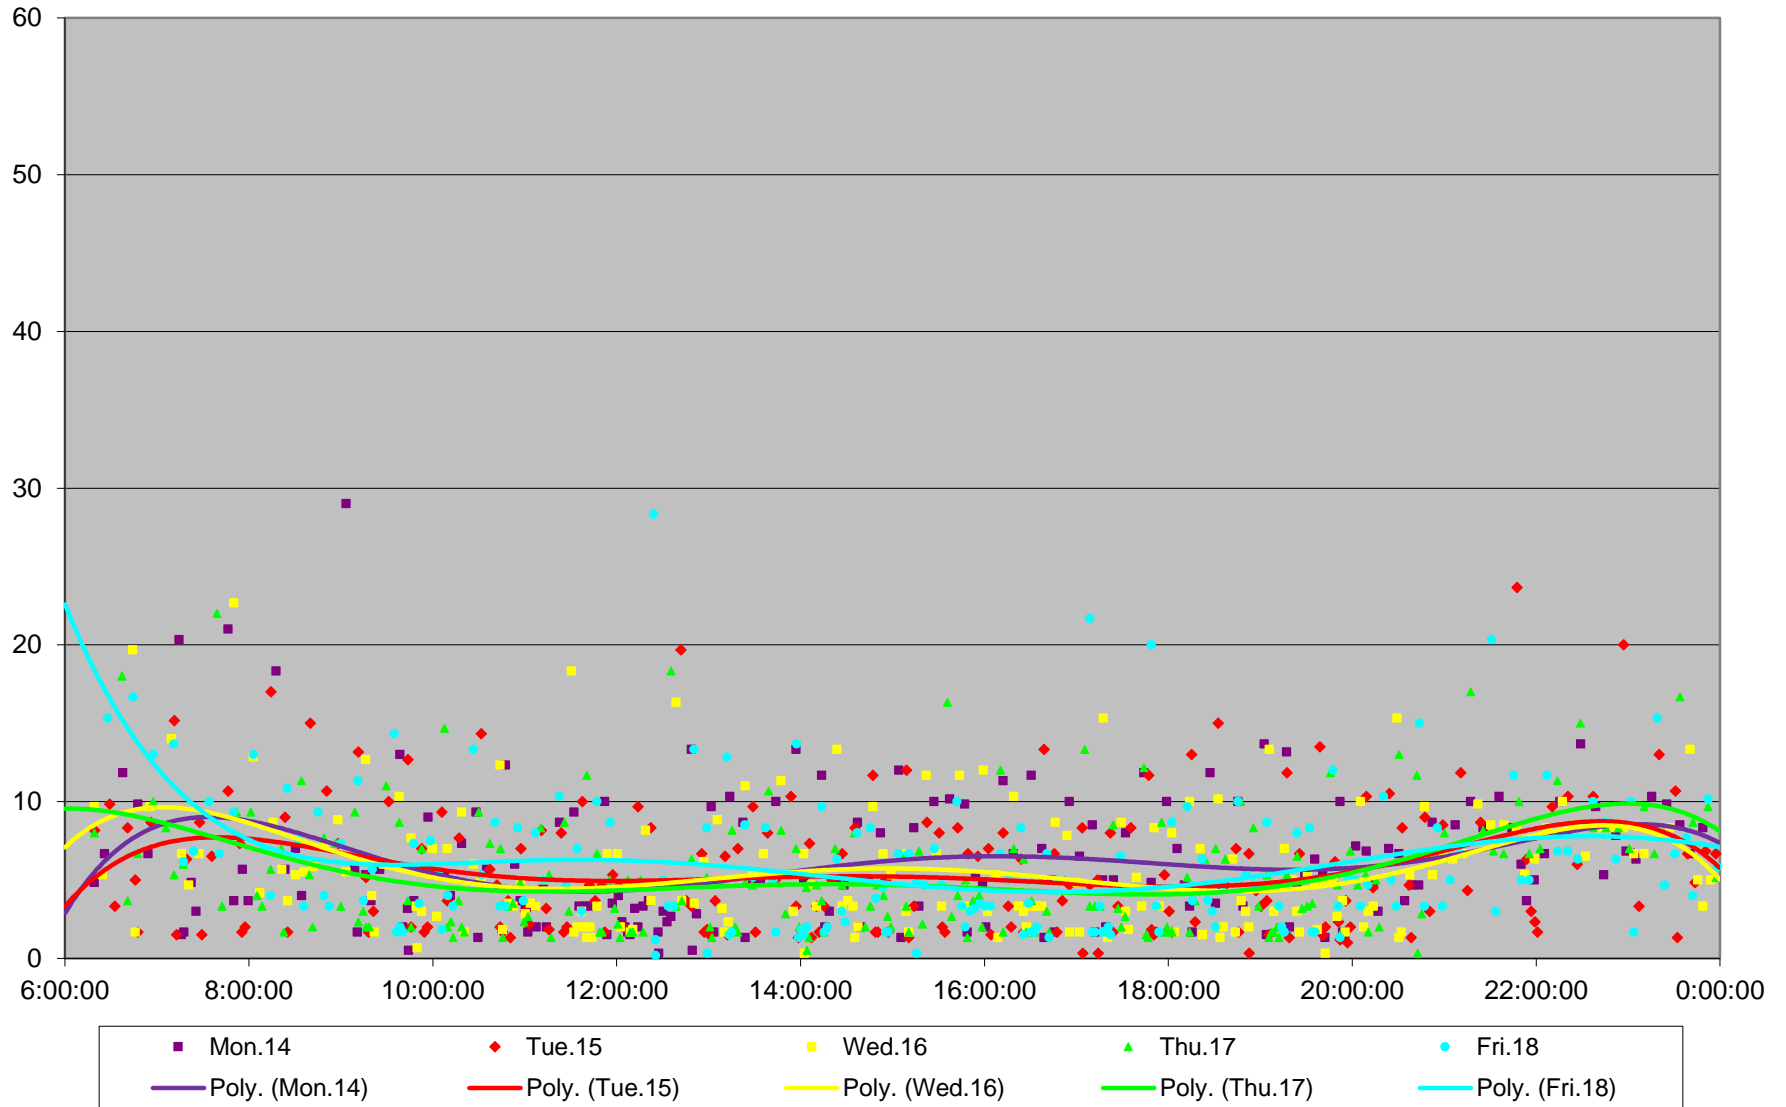

510 Spadina Headways at South of King Southbound December 2015

510 Spadina Headways at South of King Southbound December 2015

510 Spadina Headways at South of King Southbound December 2015

510 Spadina Headways at South of King Southbound December 2015

510 Spadina Headways at South of King Southbound December 2015 Weekday Statistics

510 Spadina Headways at South of King Southbound December 2015 Saturday Statistics

510 Spadina Headways at South of King Southbound December 2015 Sunday Statistics