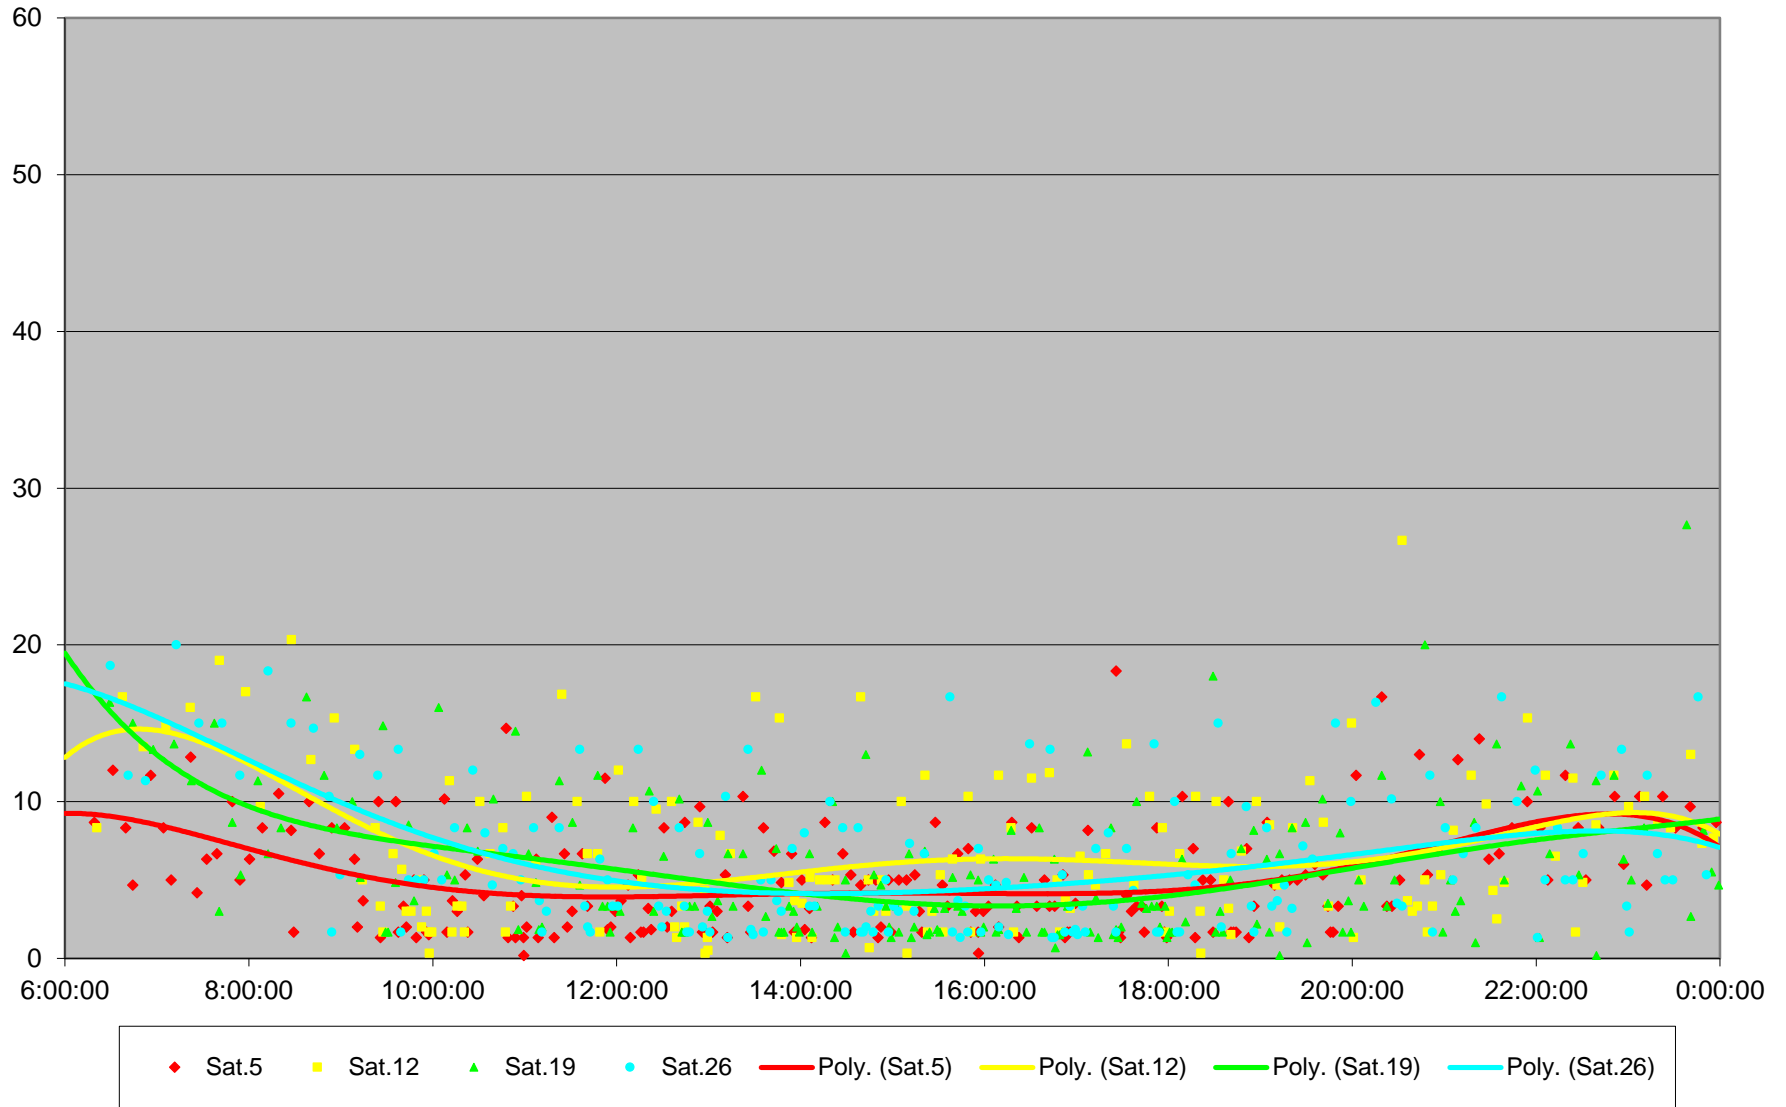

510 Spadina Headways at South of King Southbound December 2015

510 Spadina Headways at South of King Southbound December 2015

510 Spadina Headways at South of King Southbound December 2015

510 Spadina Headways at South of King Southbound December 2015

510 Spadina Headways at South of King Southbound December 2015 Weekday Statistics

510 Spadina Headways at South of King Southbound December 2015 Saturday Statistics

510 Spadina Headways at South of King Southbound December 2015 Sunday Statistics