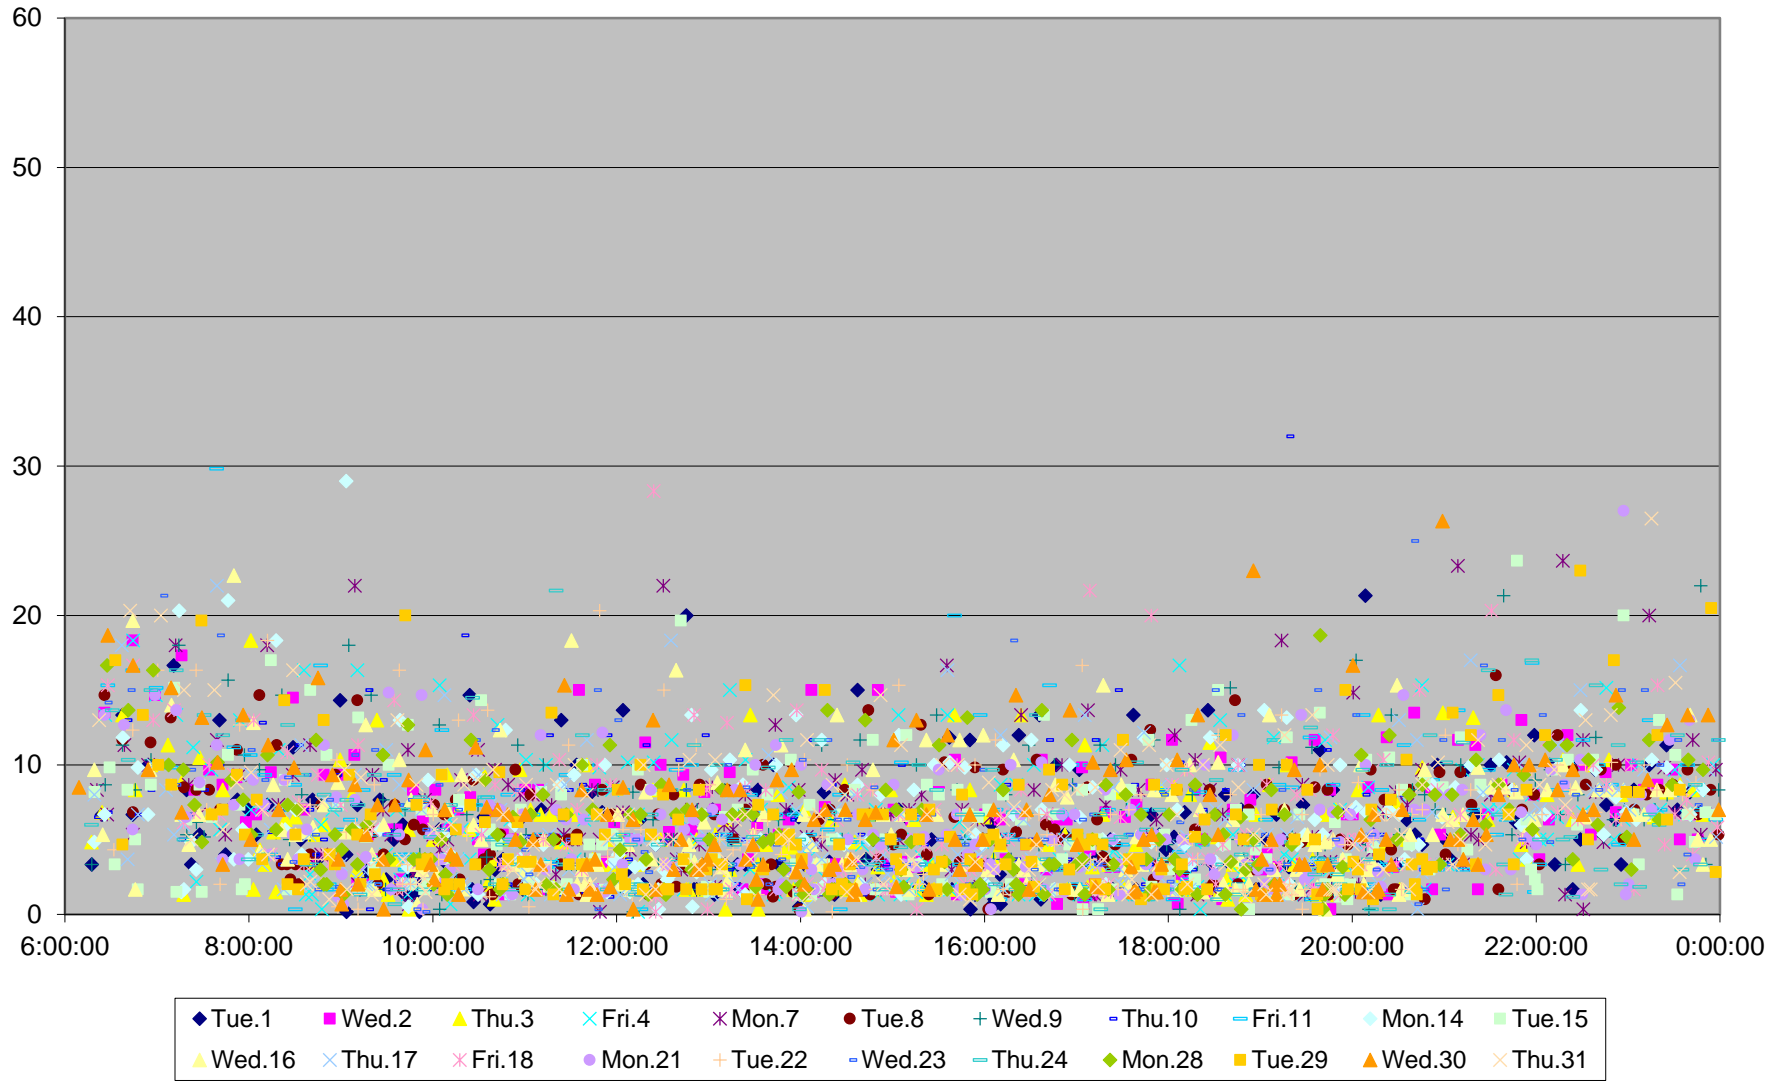

510 Spadina Headways at South of King Southbound December 2015

510 Spadina Headways at South of King Southbound December 2015

510 Spadina Headways at South of King Southbound December 2015

510 Spadina Headways at South of King Southbound December 2015

510 Spadina Headways at South of King Southbound December 2015 Weekday Statistics

510 Spadina Headways at South of King Southbound December 2015 Saturday Statistics

510 Spadina Headways at South of King Southbound December 2015 Sunday Statistics