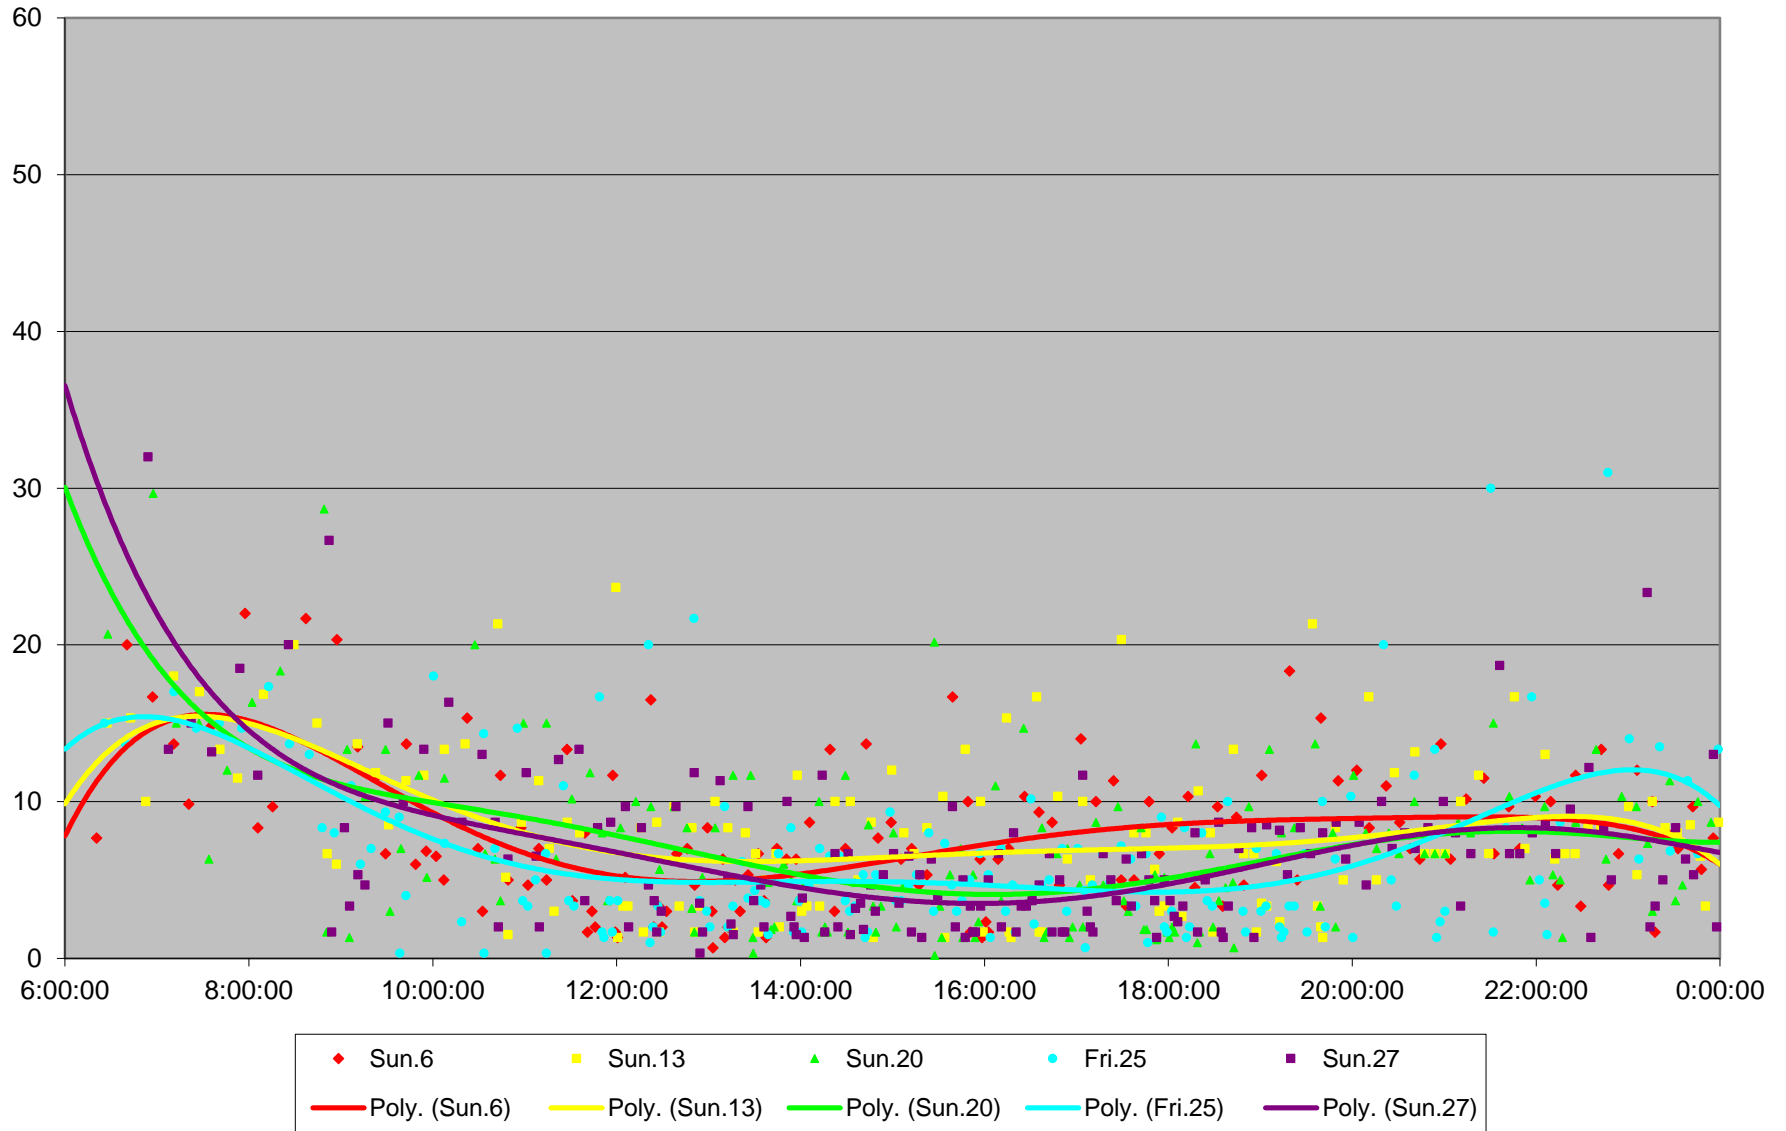

510 Spadina Headways at South of King Southbound December 2015

510 Spadina Headways at South of King Southbound December 2015

510 Spadina Headways at South of King Southbound December 2015

510 Spadina Headways at South of King Southbound December 2015

510 Spadina Headways at South of King Southbound December 2015 Weekday Statistics

510 Spadina Headways at South of King Southbound December 2015 Saturday Statistics

510 Spadina Headways at South of King Southbound December 2015 Sunday Statistics