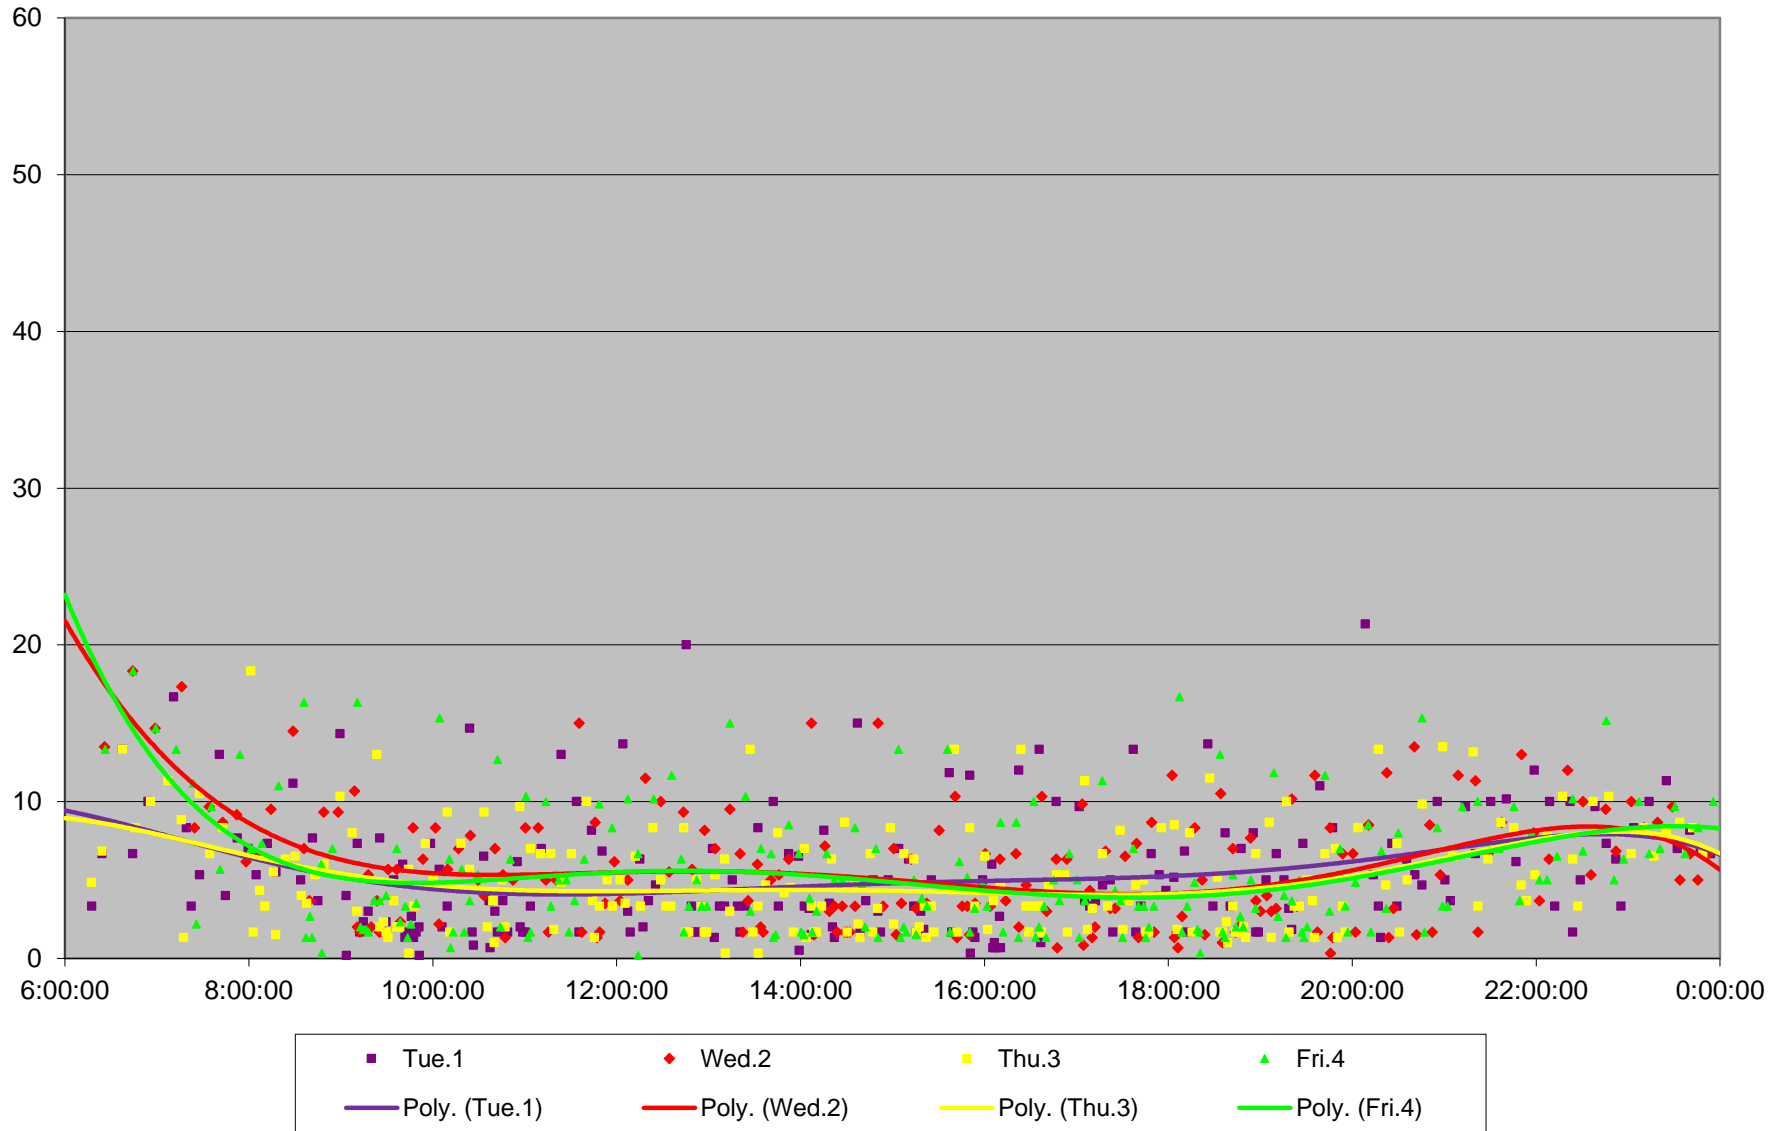

510 Spadina Headways at South of King Southbound December 2015

510 Spadina Headways at South of King Southbound December 2015

510 Spadina Headways at South of King Southbound December 2015

510 Spadina Headways at South of King Southbound December 2015

510 Spadina Headways at South of King Southbound December 2015 Weekday Statistics

510 Spadina Headways at South of King Southbound December 2015 Saturday Statistics

510 Spadina Headways at South of King Southbound December 2015 Sunday Statistics