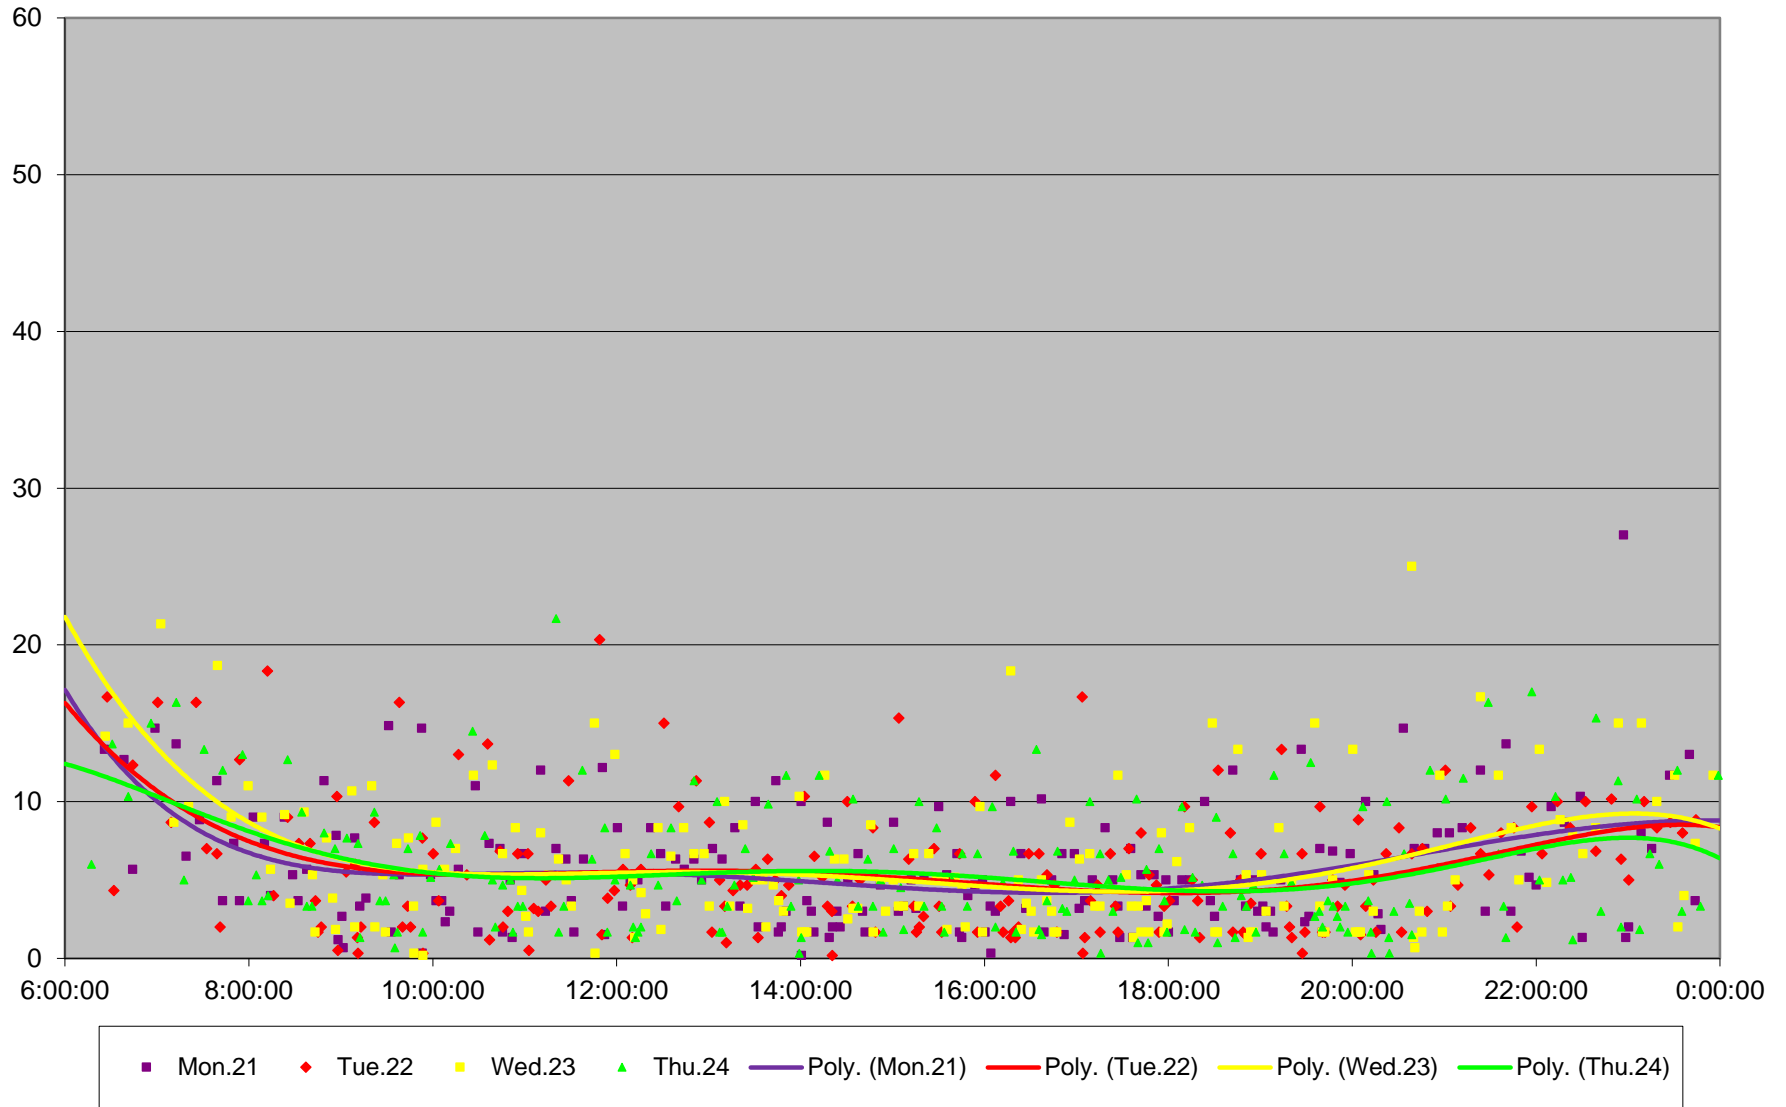

510 Spadina Headways at South of King Southbound December 2015

510 Spadina Headways at South of King Southbound December 2015

510 Spadina Headways at South of King Southbound December 2015

510 Spadina Headways at South of King Southbound December 2015

510 Spadina Headways at South of King Southbound December 2015 Weekday Statistics

510 Spadina Headways at South of King Southbound December 2015 Saturday Statistics

510 Spadina Headways at South of King Southbound December 2015 Sunday Statistics