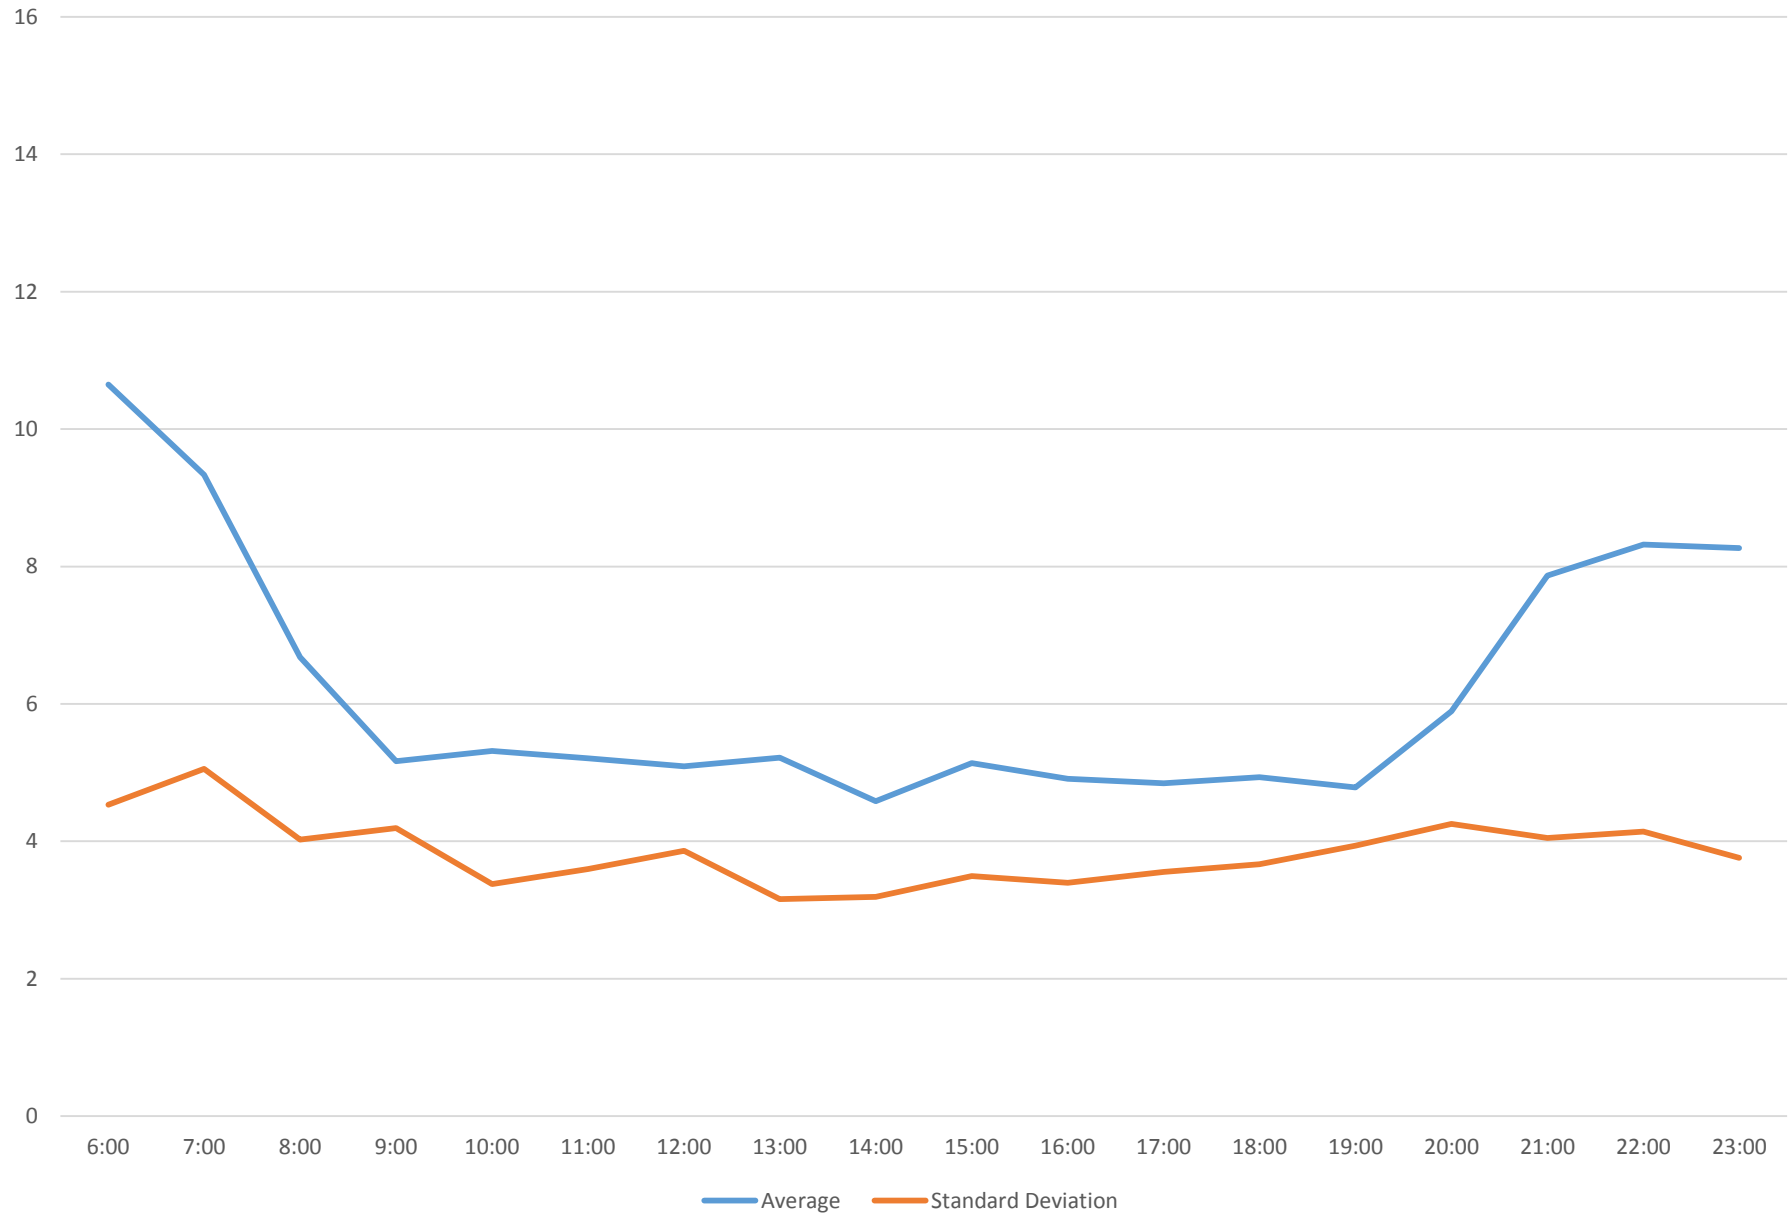

510 Spadina Headways at South of King Southbound December 2015

510 Spadina Headways at South of King Southbound December 2015

510 Spadina Headways at South of King Southbound December 2015

510 Spadina Headways at South of King Southbound December 2015

510 Spadina Headways at South of King Southbound December 2015 Weekday Statistics

510 Spadina Headways at South of King Southbound December 2015 Saturday Statistics

510 Spadina Headways at South of King Southbound December 2015 Sunday Statistics