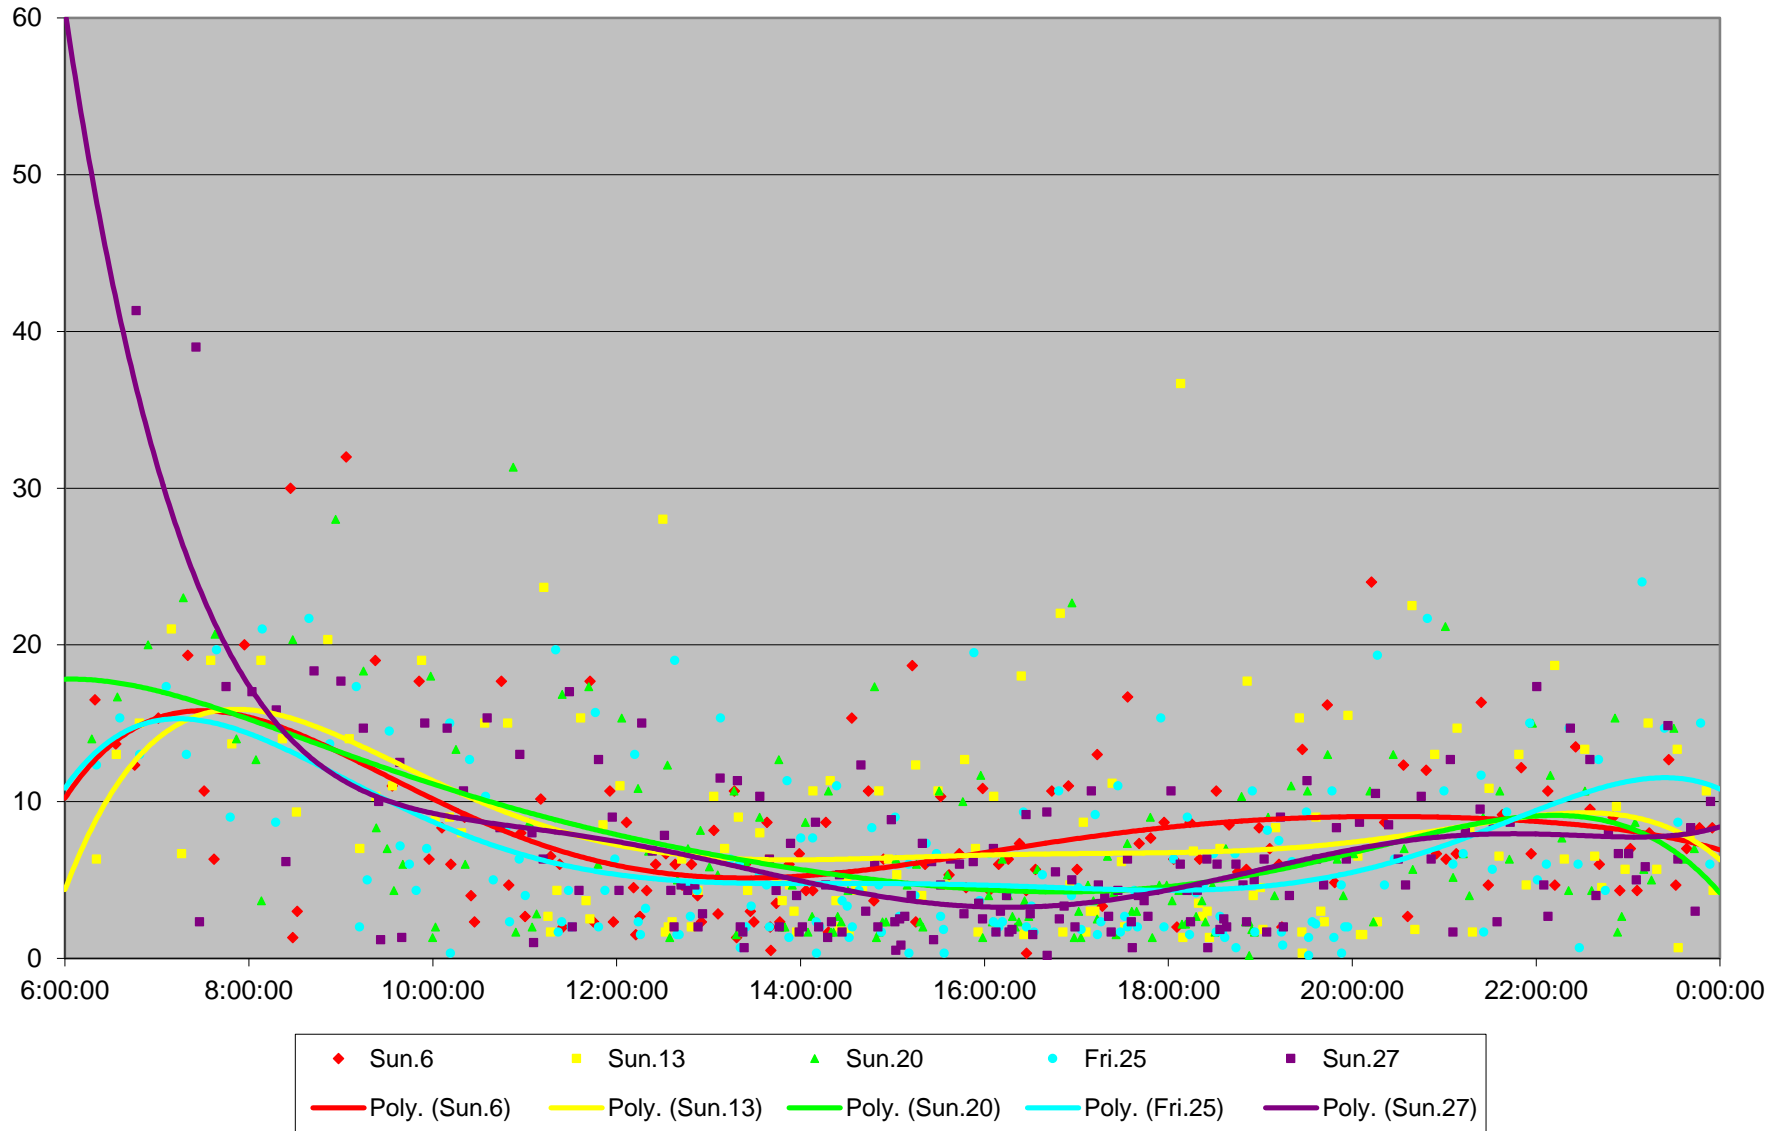

510 Spadina Headways at South of King Northbound December 2015 Weekday Statistics

510 Spadina Headways at South of King Northbound December 2015