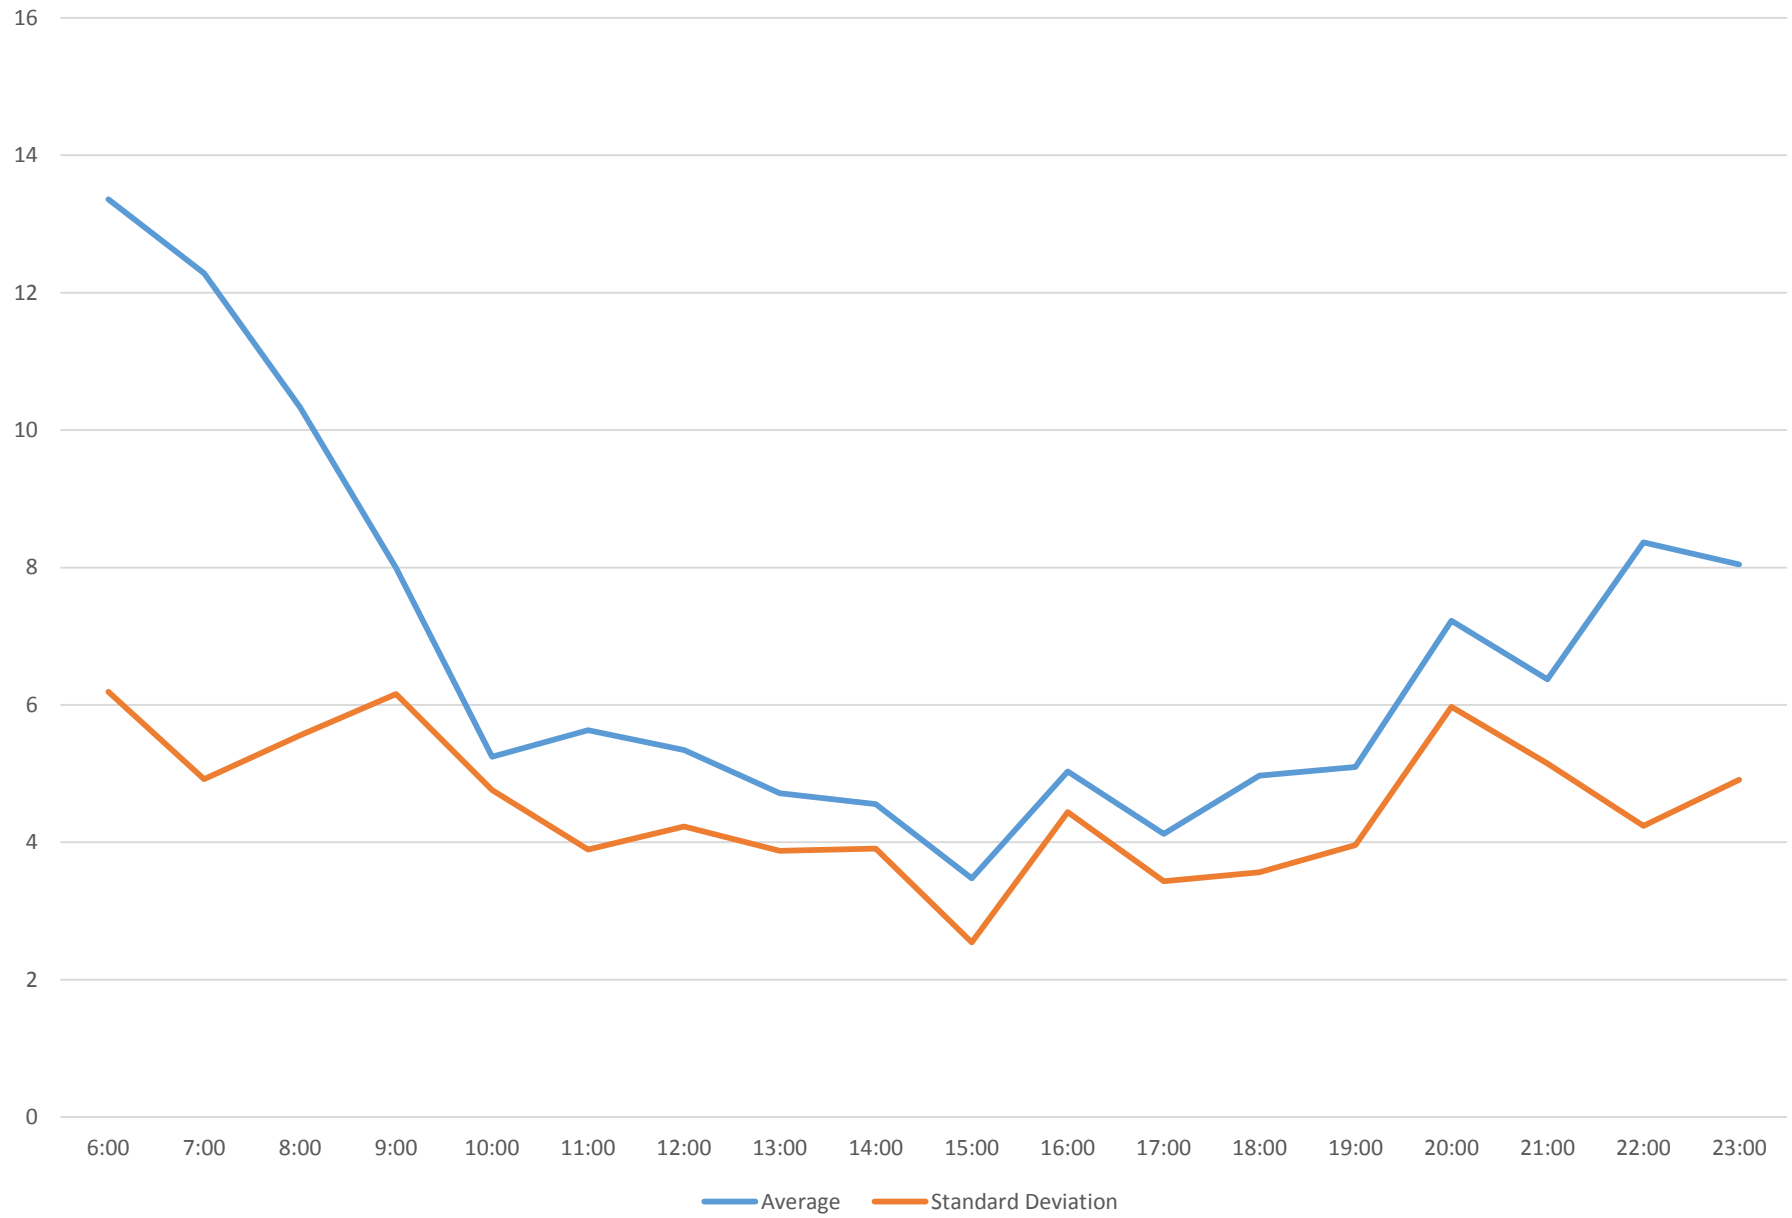

### 510 Spadina Headways at South of King Northbound December 2015

510 Spadina Headways at South of King Northbound December 2015 Weekday Statistics

510 Spadina Headways at South of King Northbound December 2015 Saturday Statistics

510 Spadina Headways at South of King Northbound December 2015 Sunday Statistics