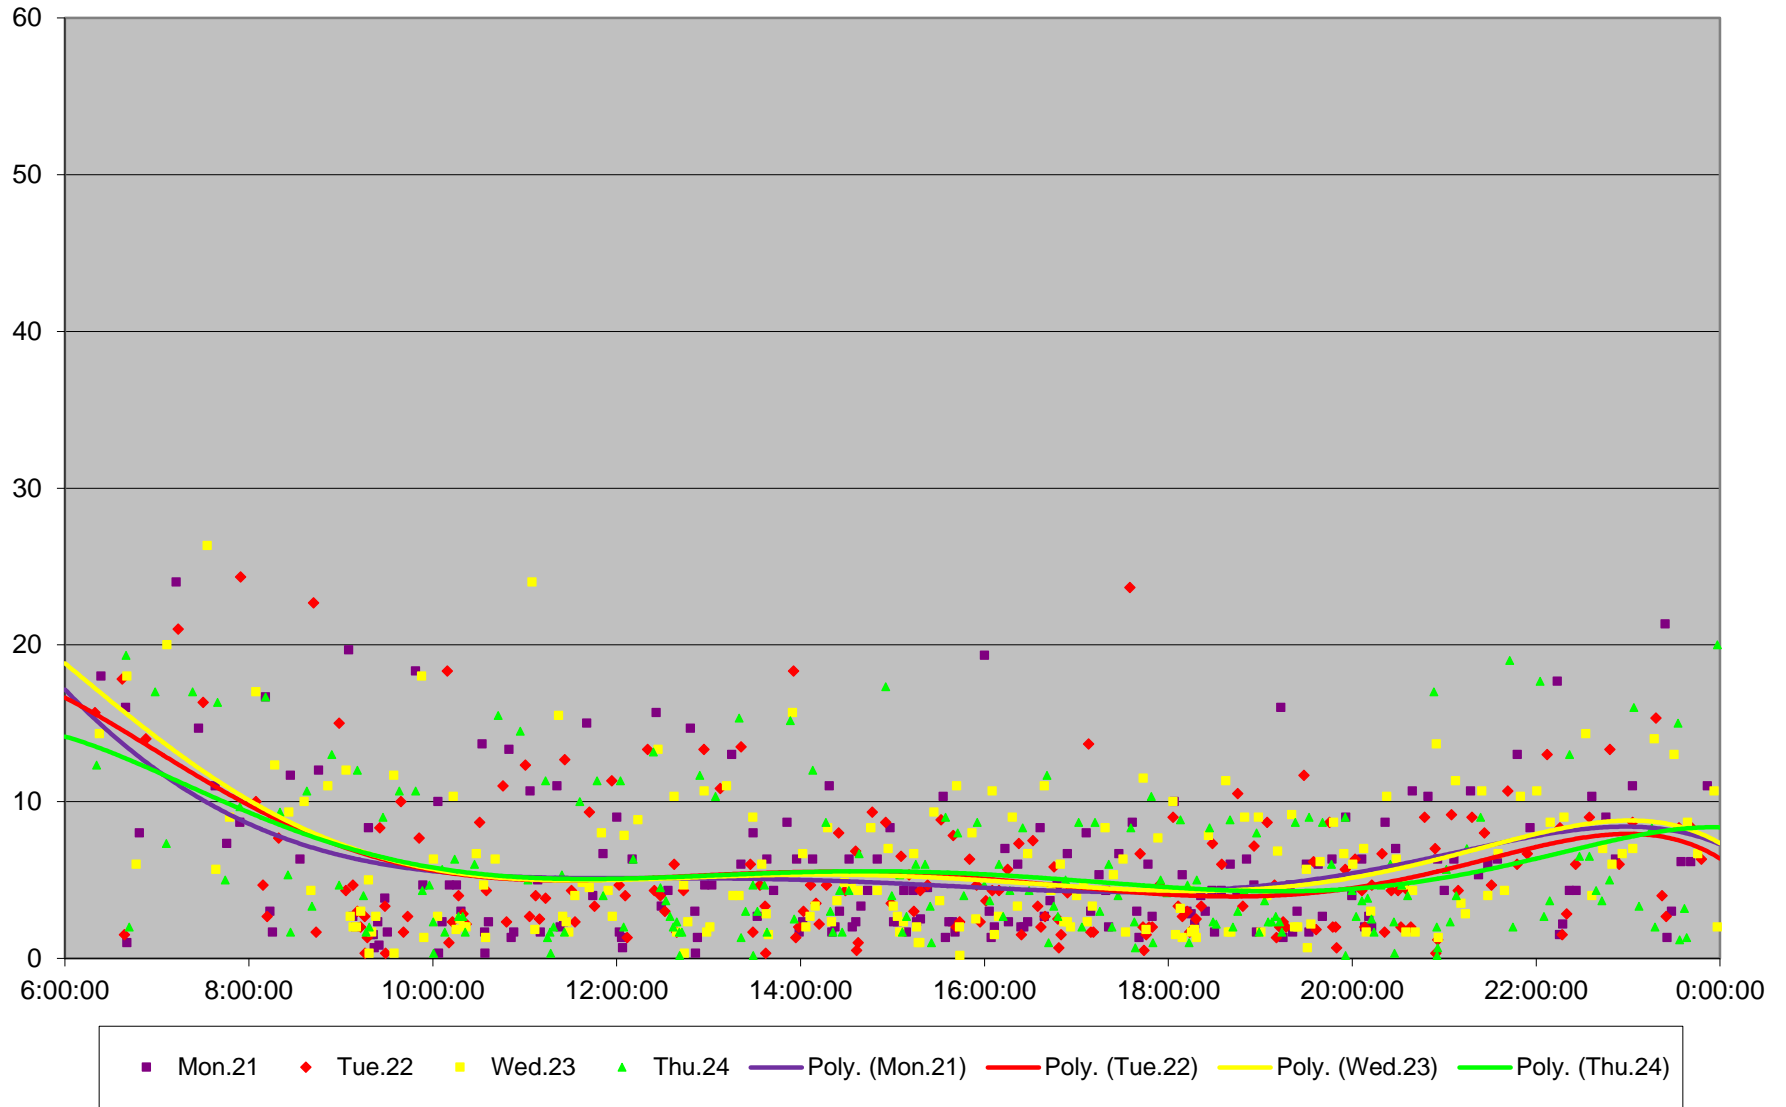

510 Spadina Headways at South of King Northbound December 2015