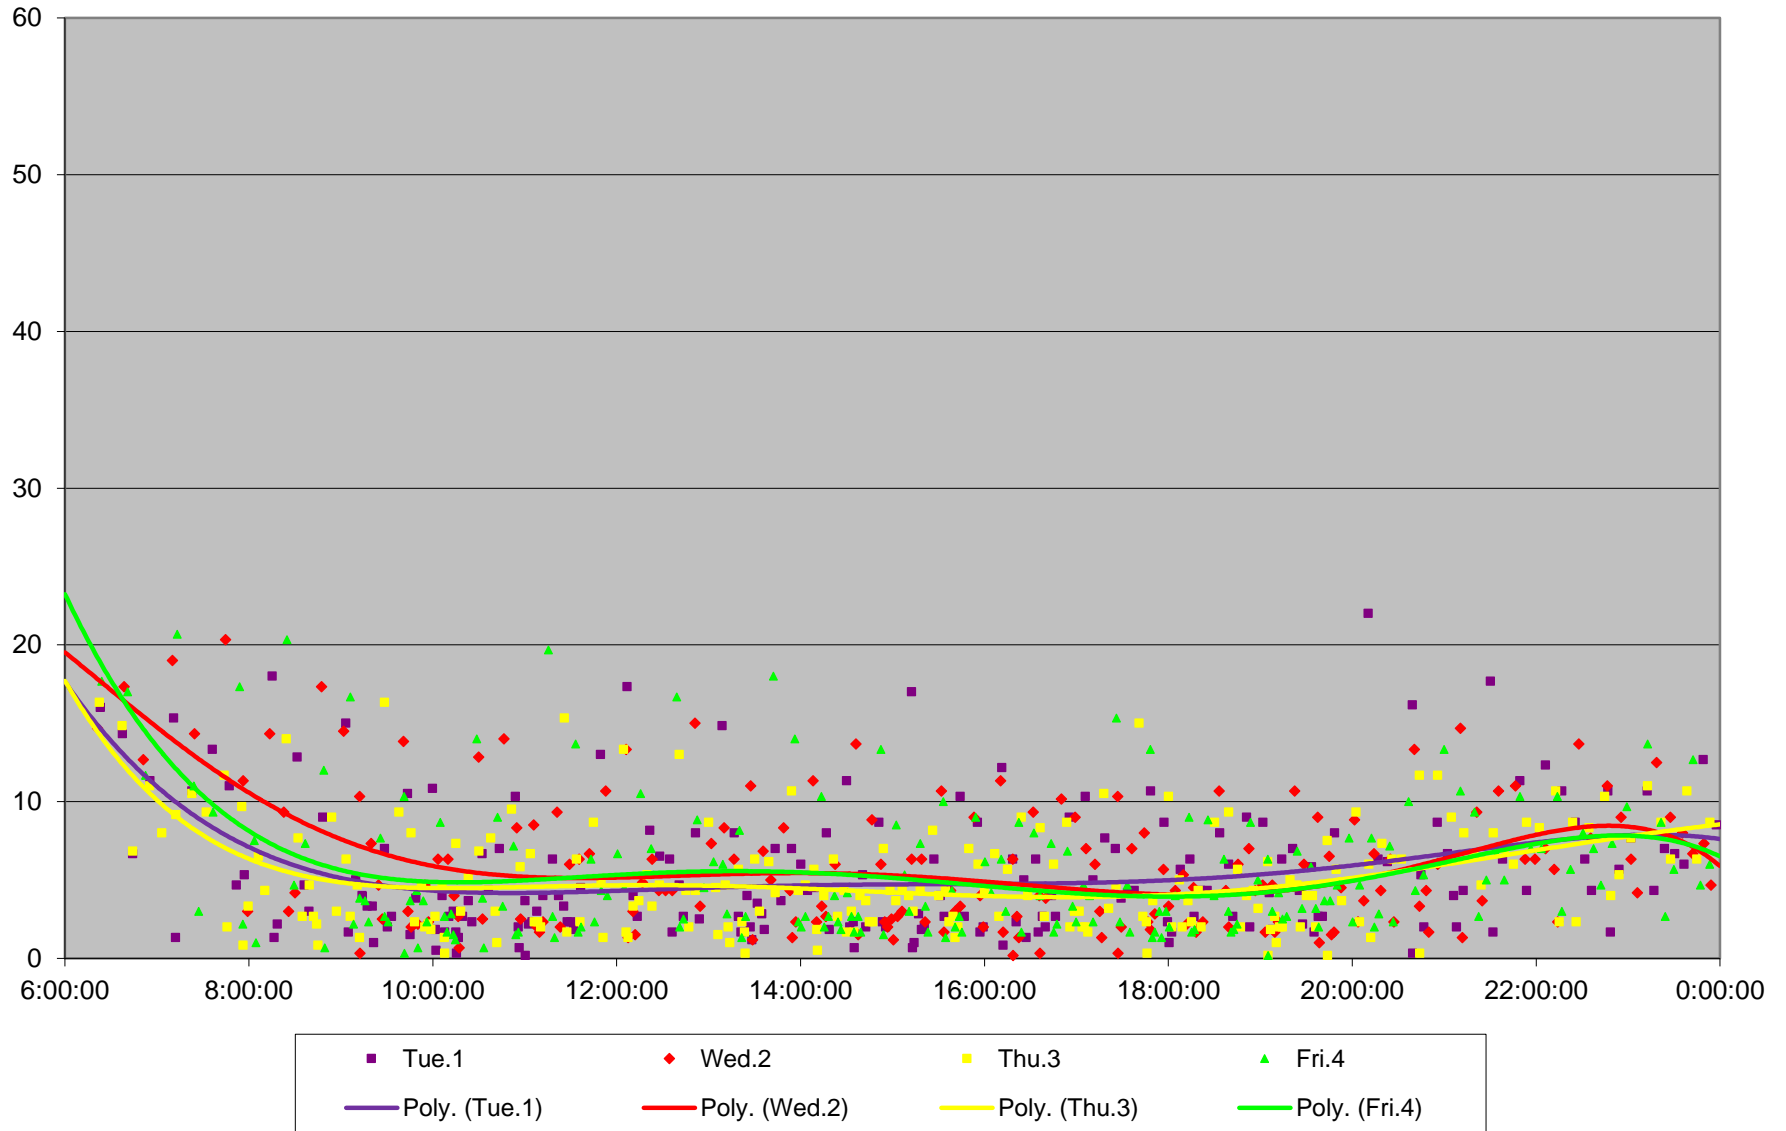

### 510 Spadina Headways at South of King Northbound December 2015