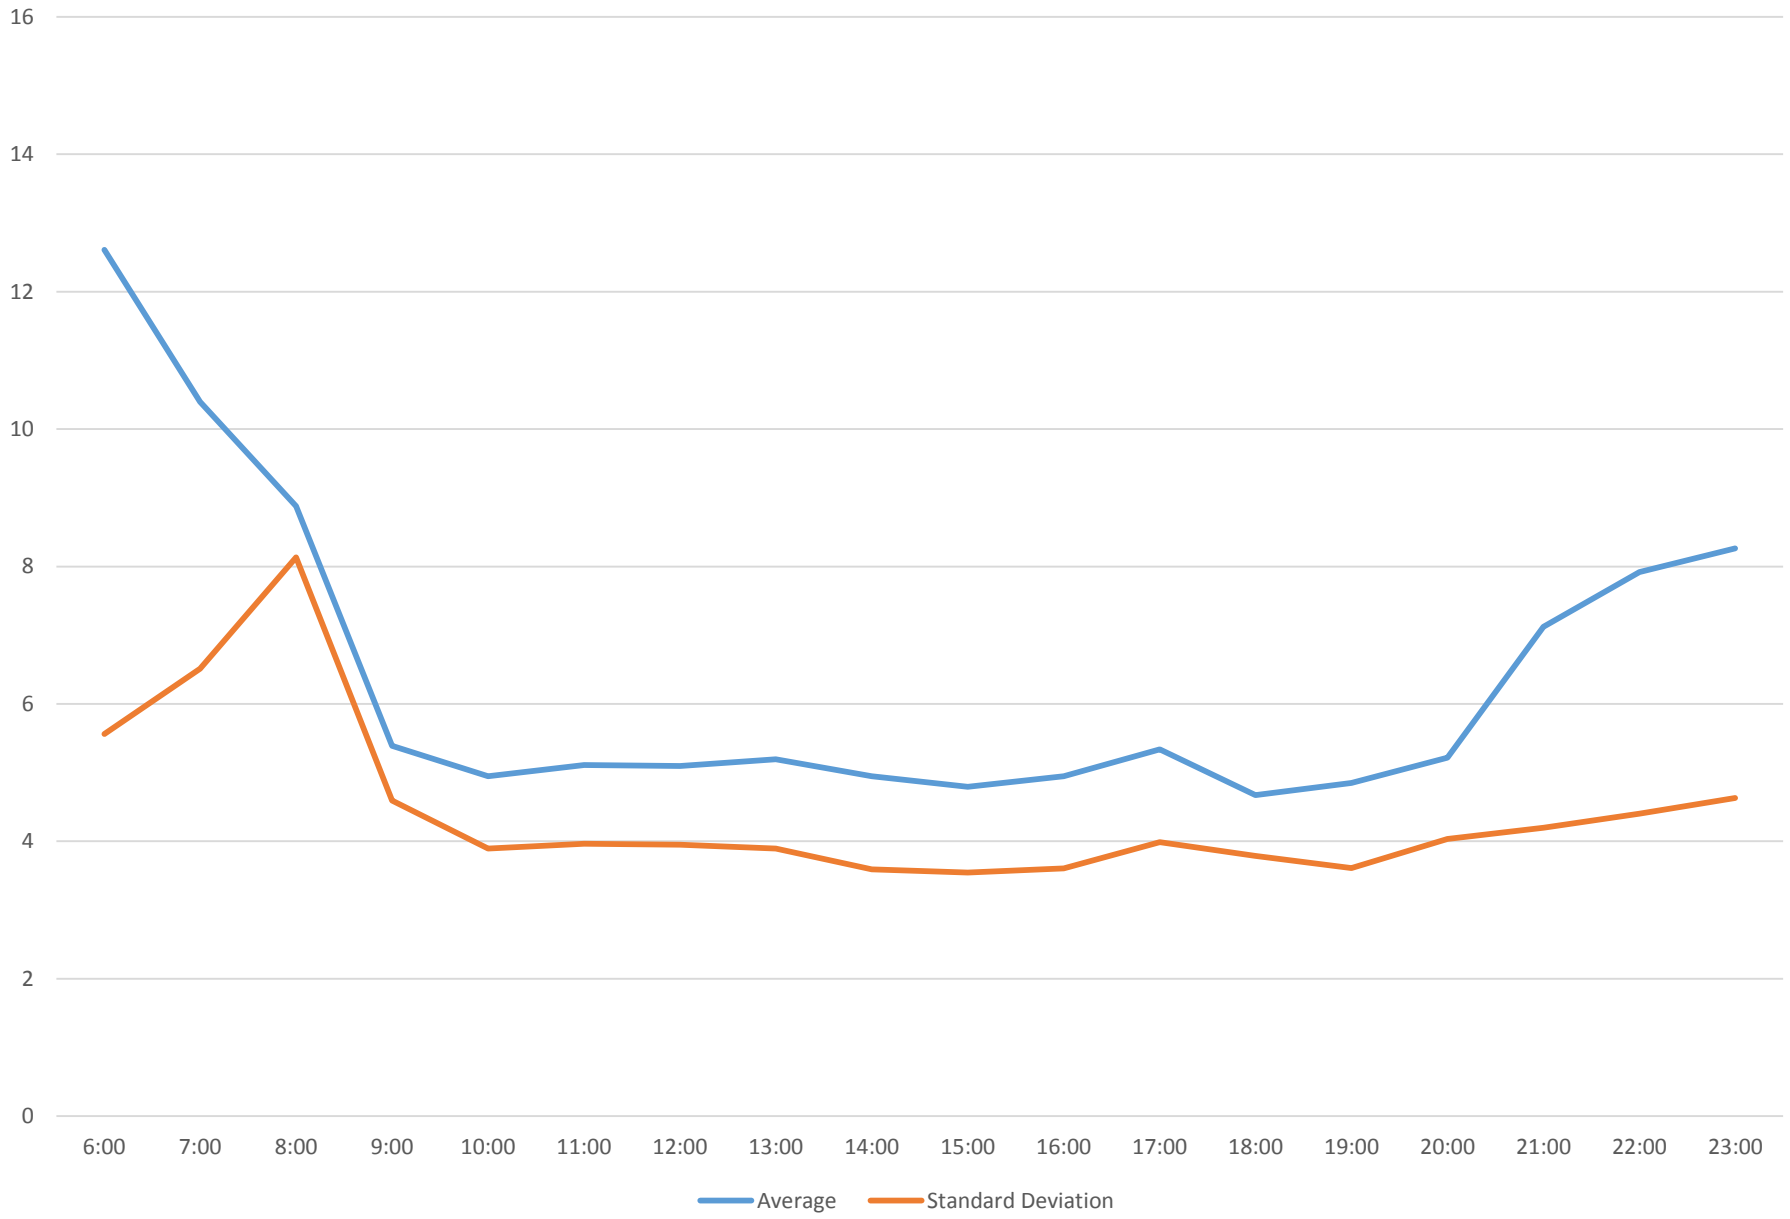

510 Spadina Headways at South of King Northbound December 2015 Saturday Statistics

510 Spadina Headways at South of King Northbound December 2015 Weekday Statistics