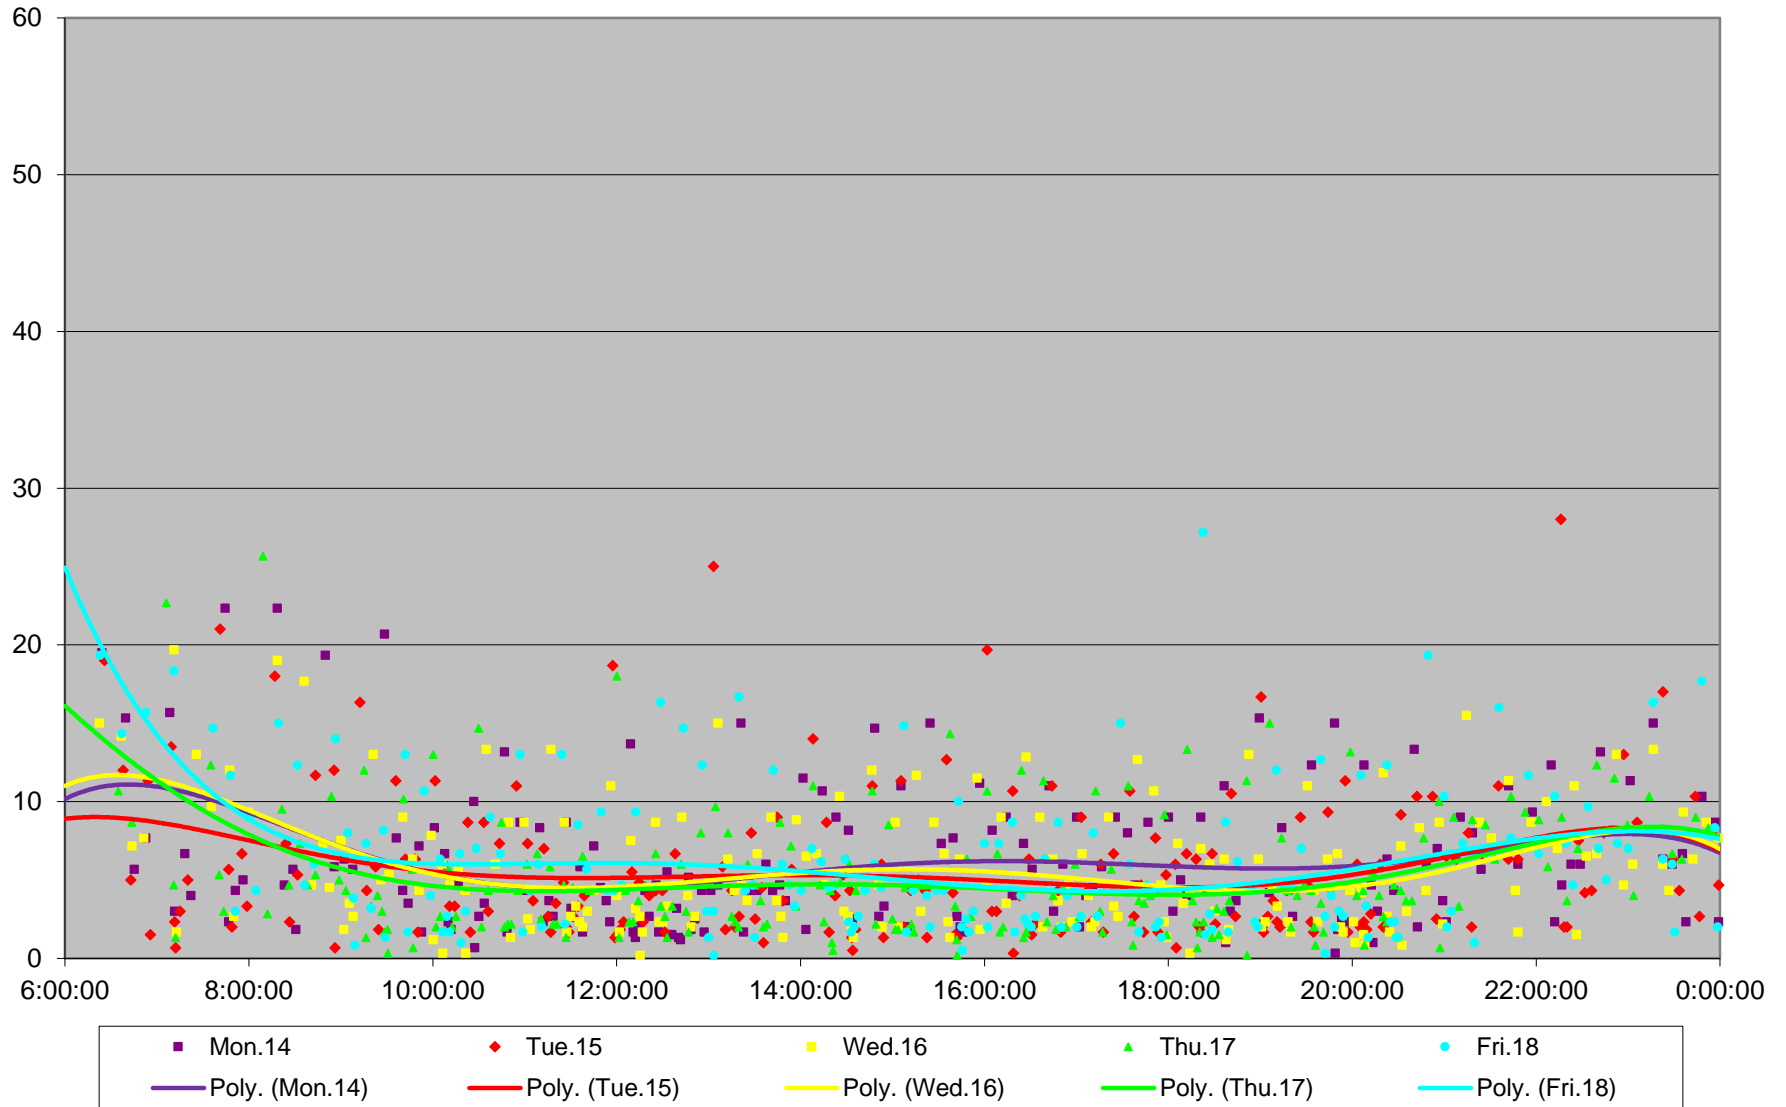

510 Spadina Headways at South of King Northbound December 2015