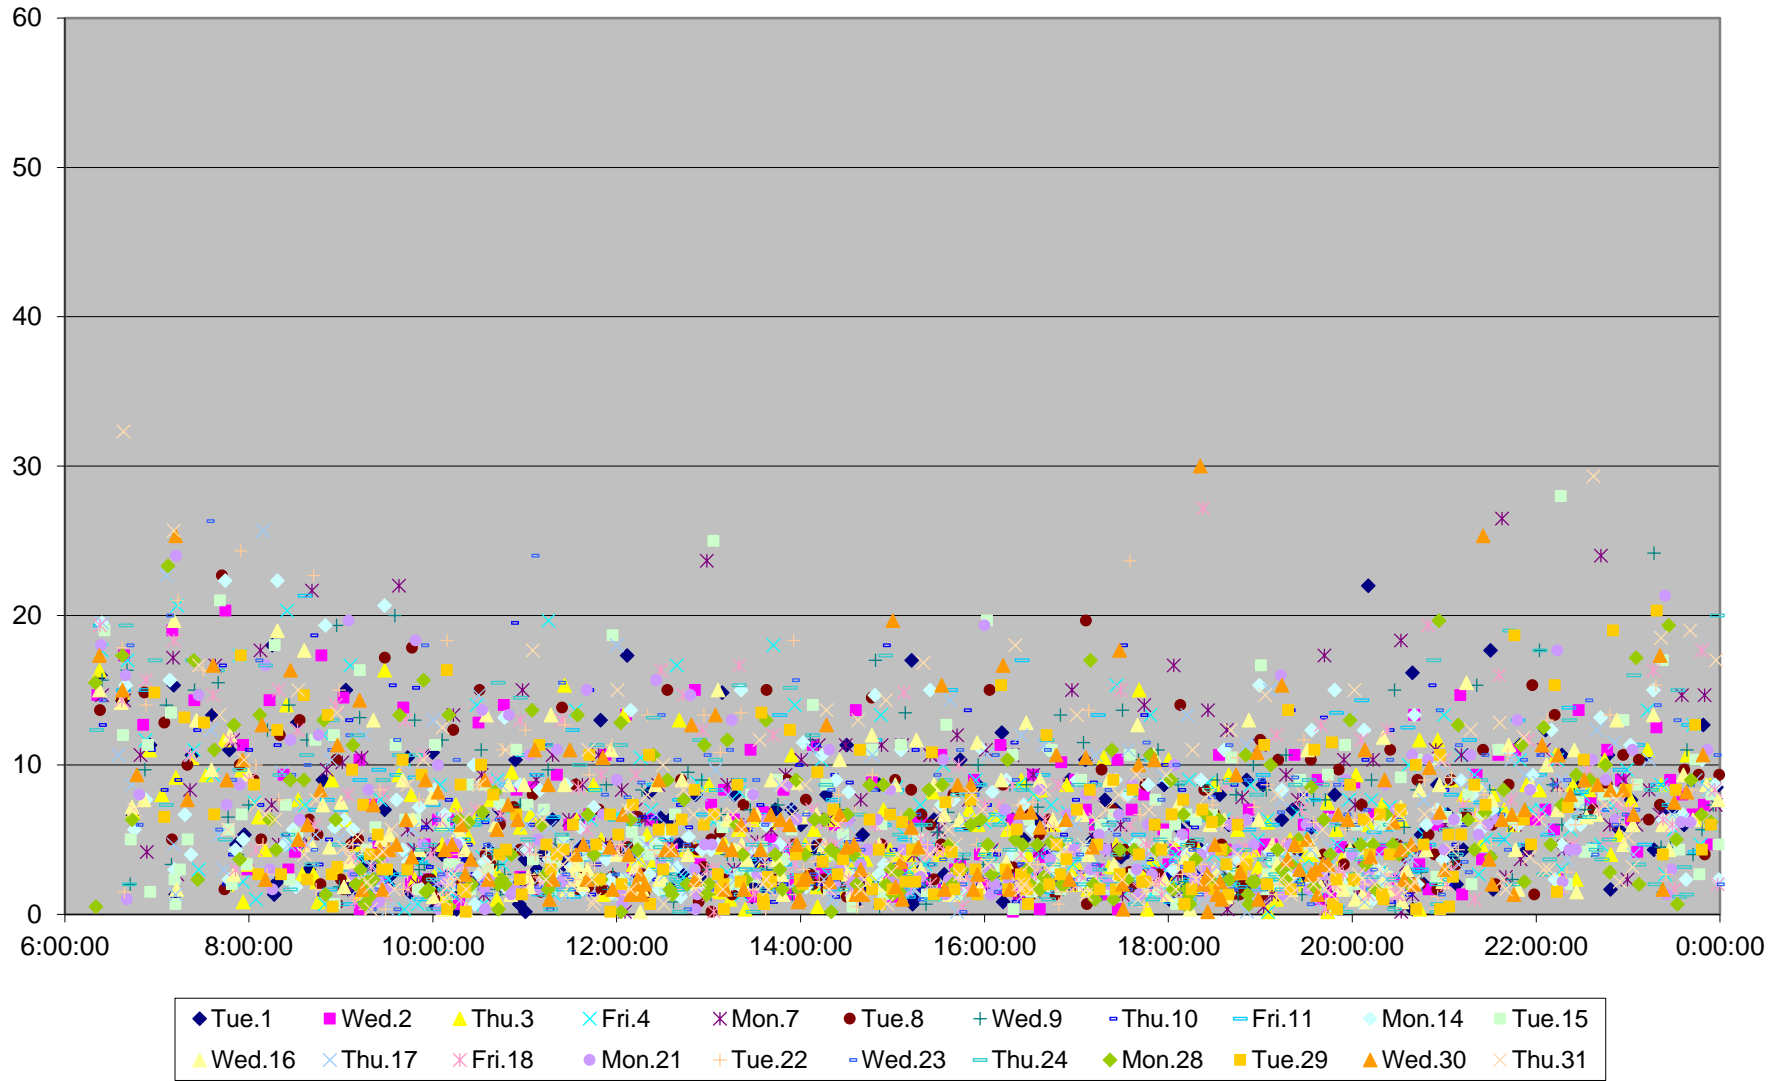

510 Spadina Headways at South of King Northbound December 2015