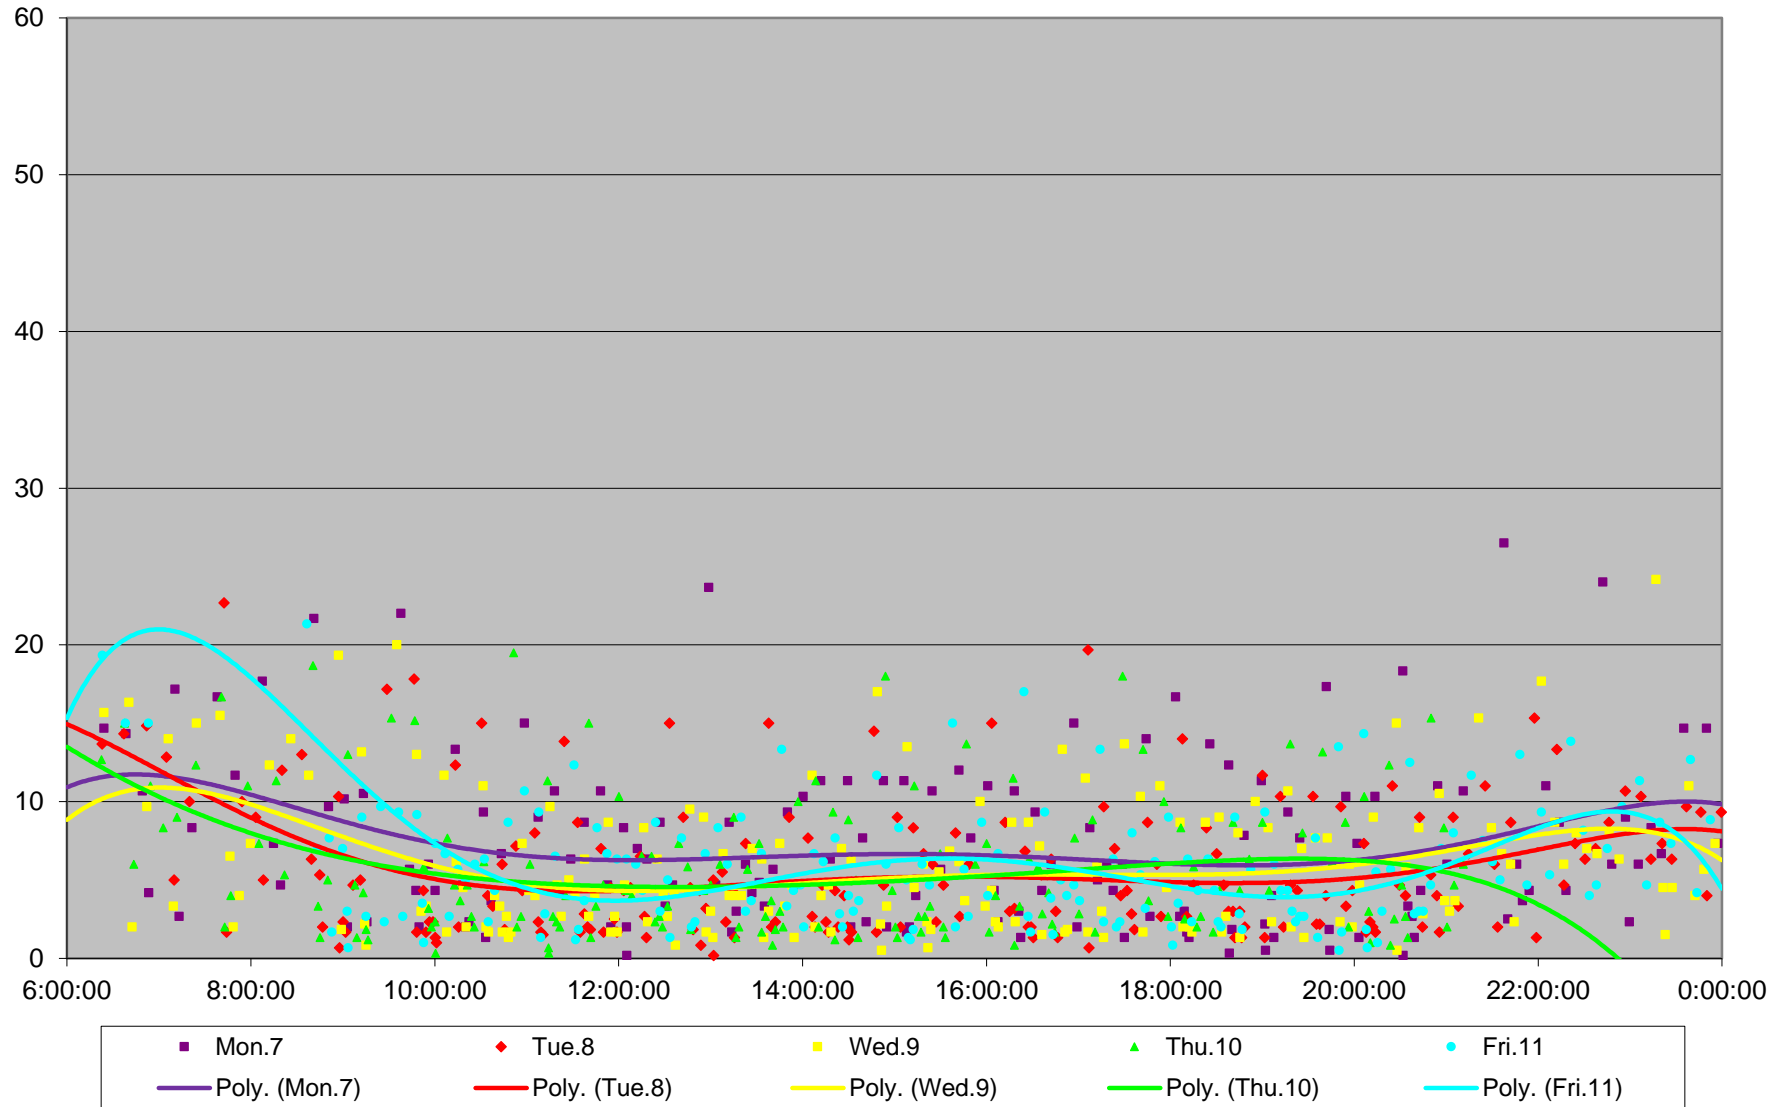

### 510 Spadina Headways at South of King Northbound December 2015