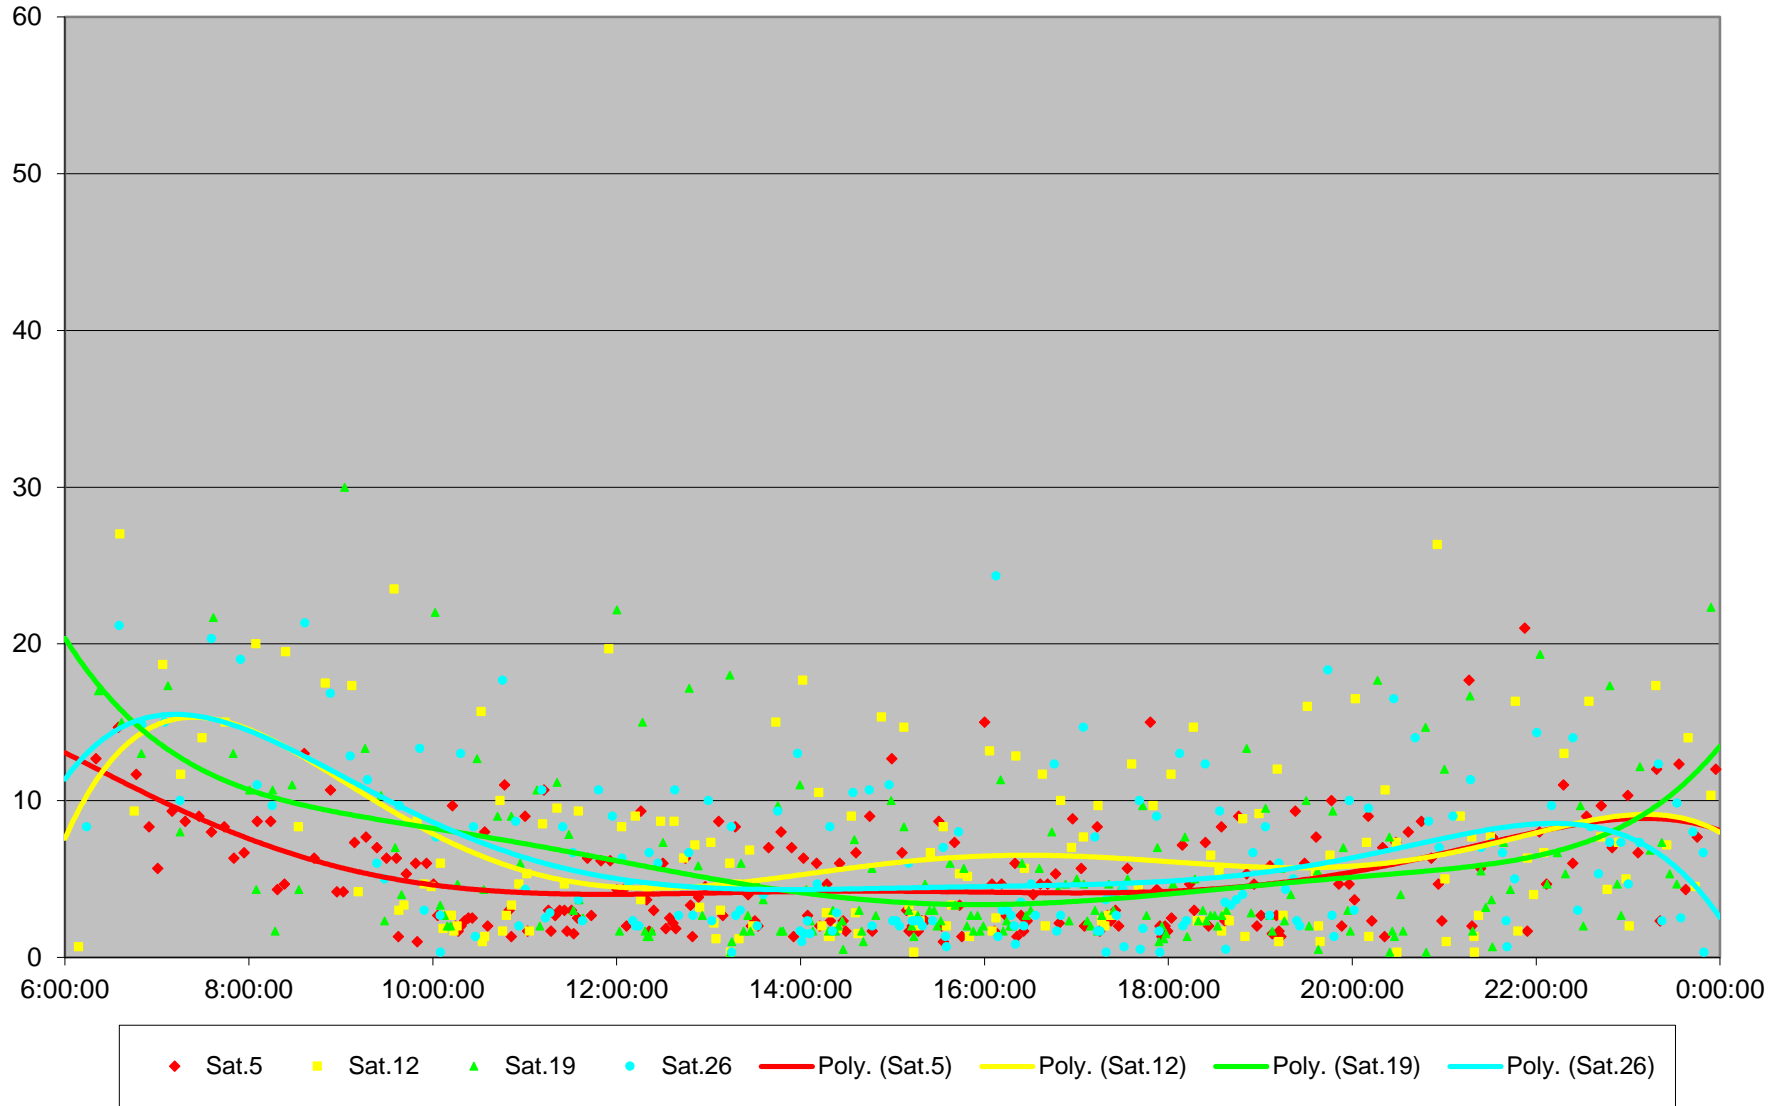

510 Spadina Headways at South of King Northbound December 2015