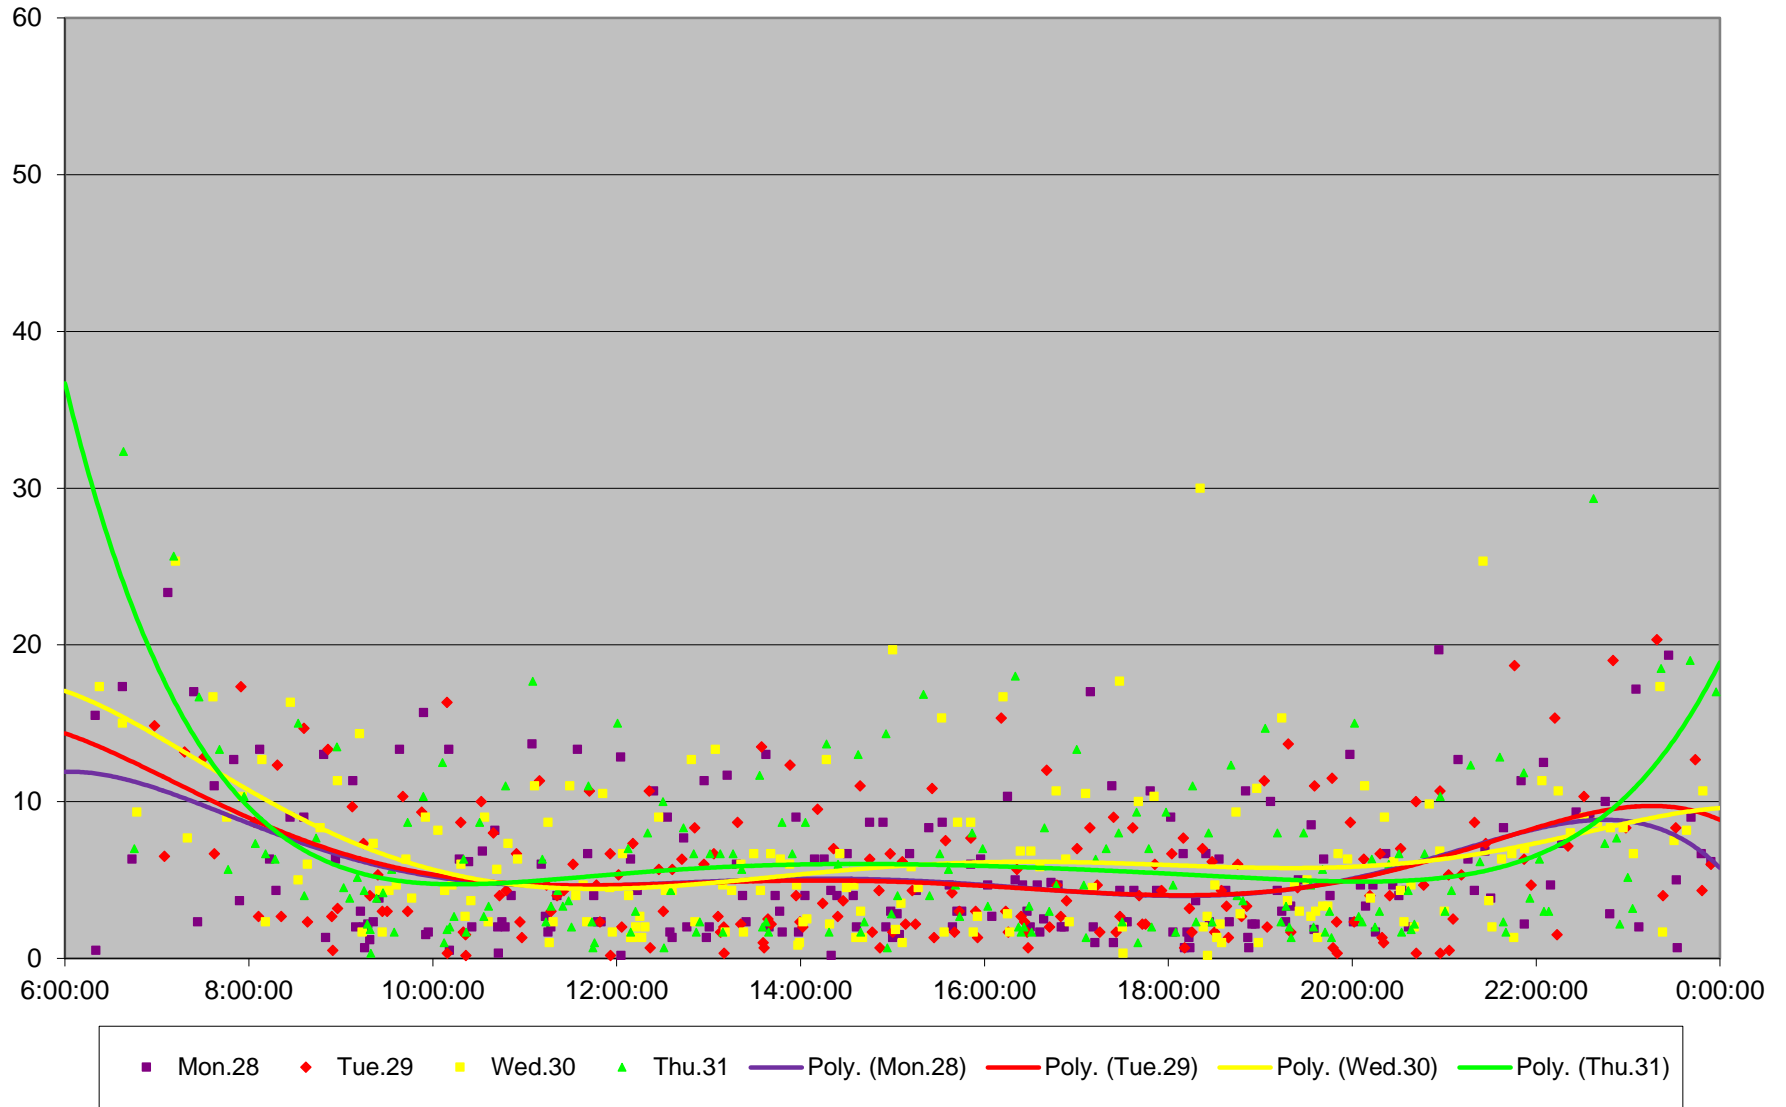

510 Spadina Headways at South of King Northbound December 2015