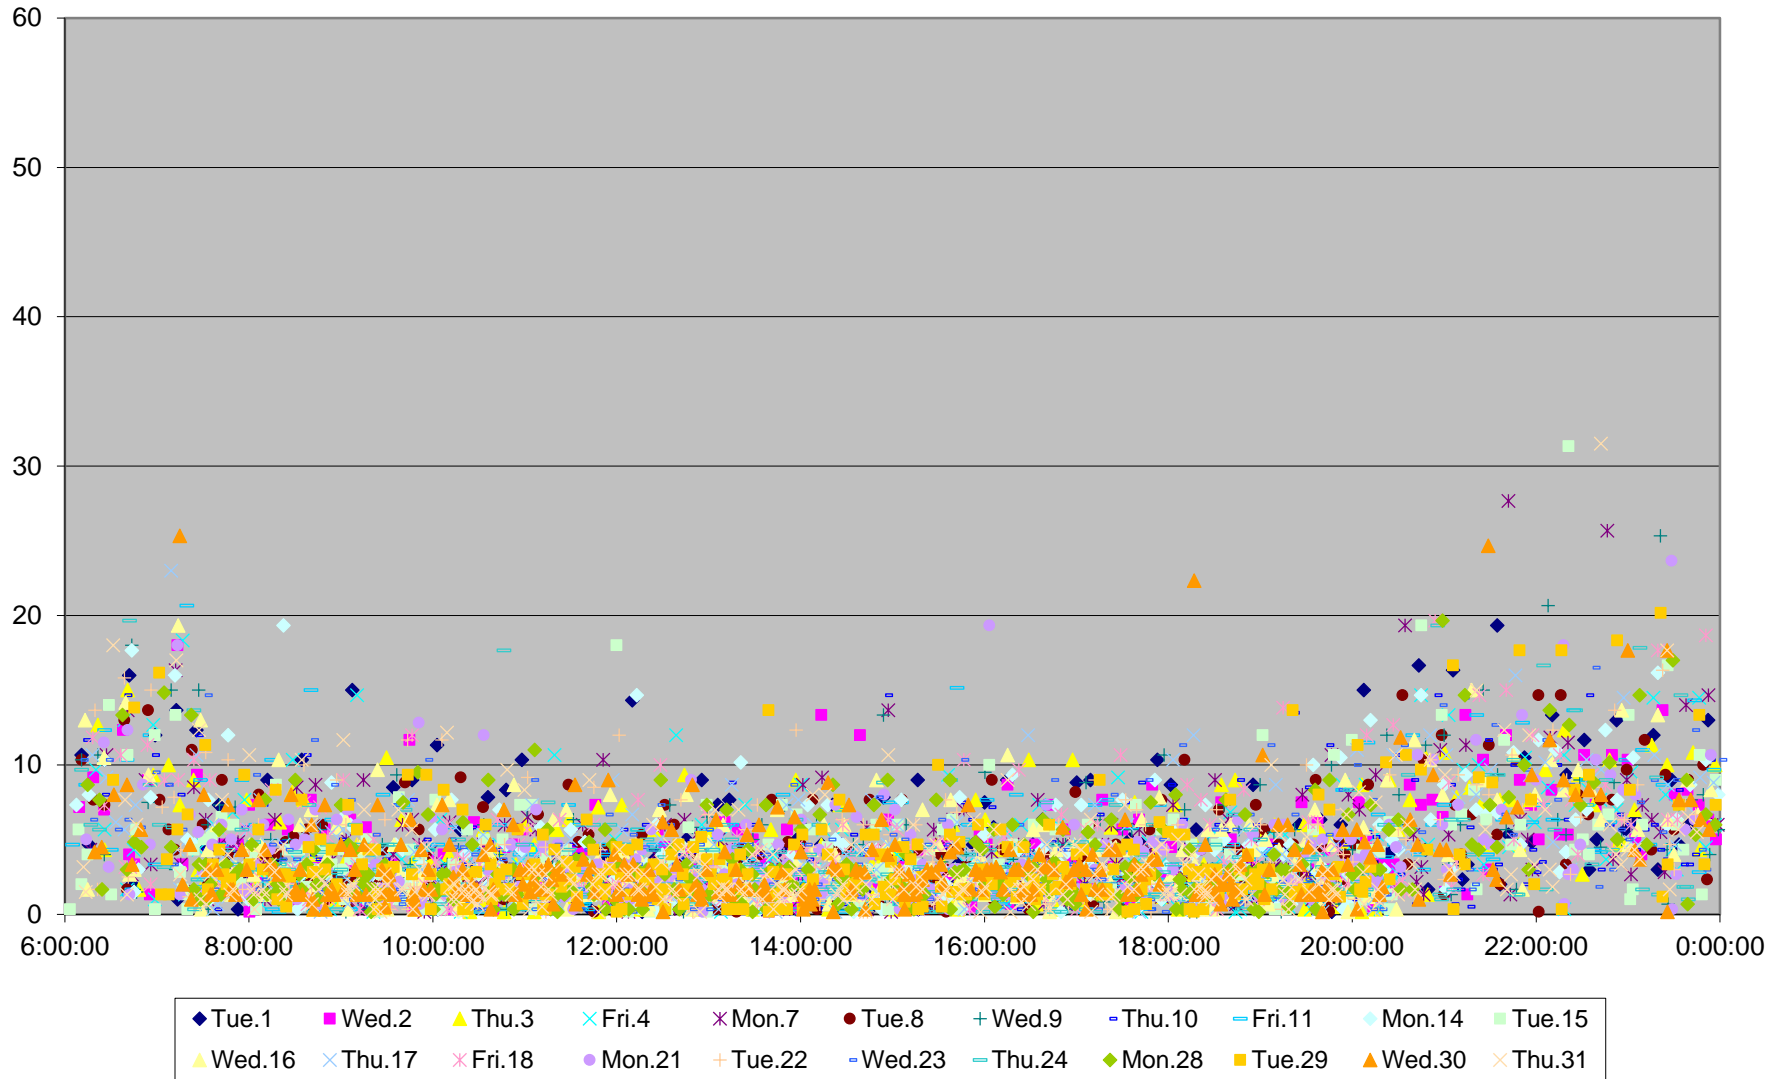

510 Spadina Headways at Richmond Northbound December 2015

510 Spadina Headways at Richmond Northbound December 2015

510 Spadina Headways at Richmond Northbound December 2015

510 Spadina Headways at Richmond Northbound December 2015

510 Spadina Headways at Richmond Northbound December 2015 Weekday Statistics

510 Spadina Headways at Richmond Northbound December 2015 Saturday Statistics

510 Spadina Headways at Richmond Northbound December 2015 Sunday Statistics