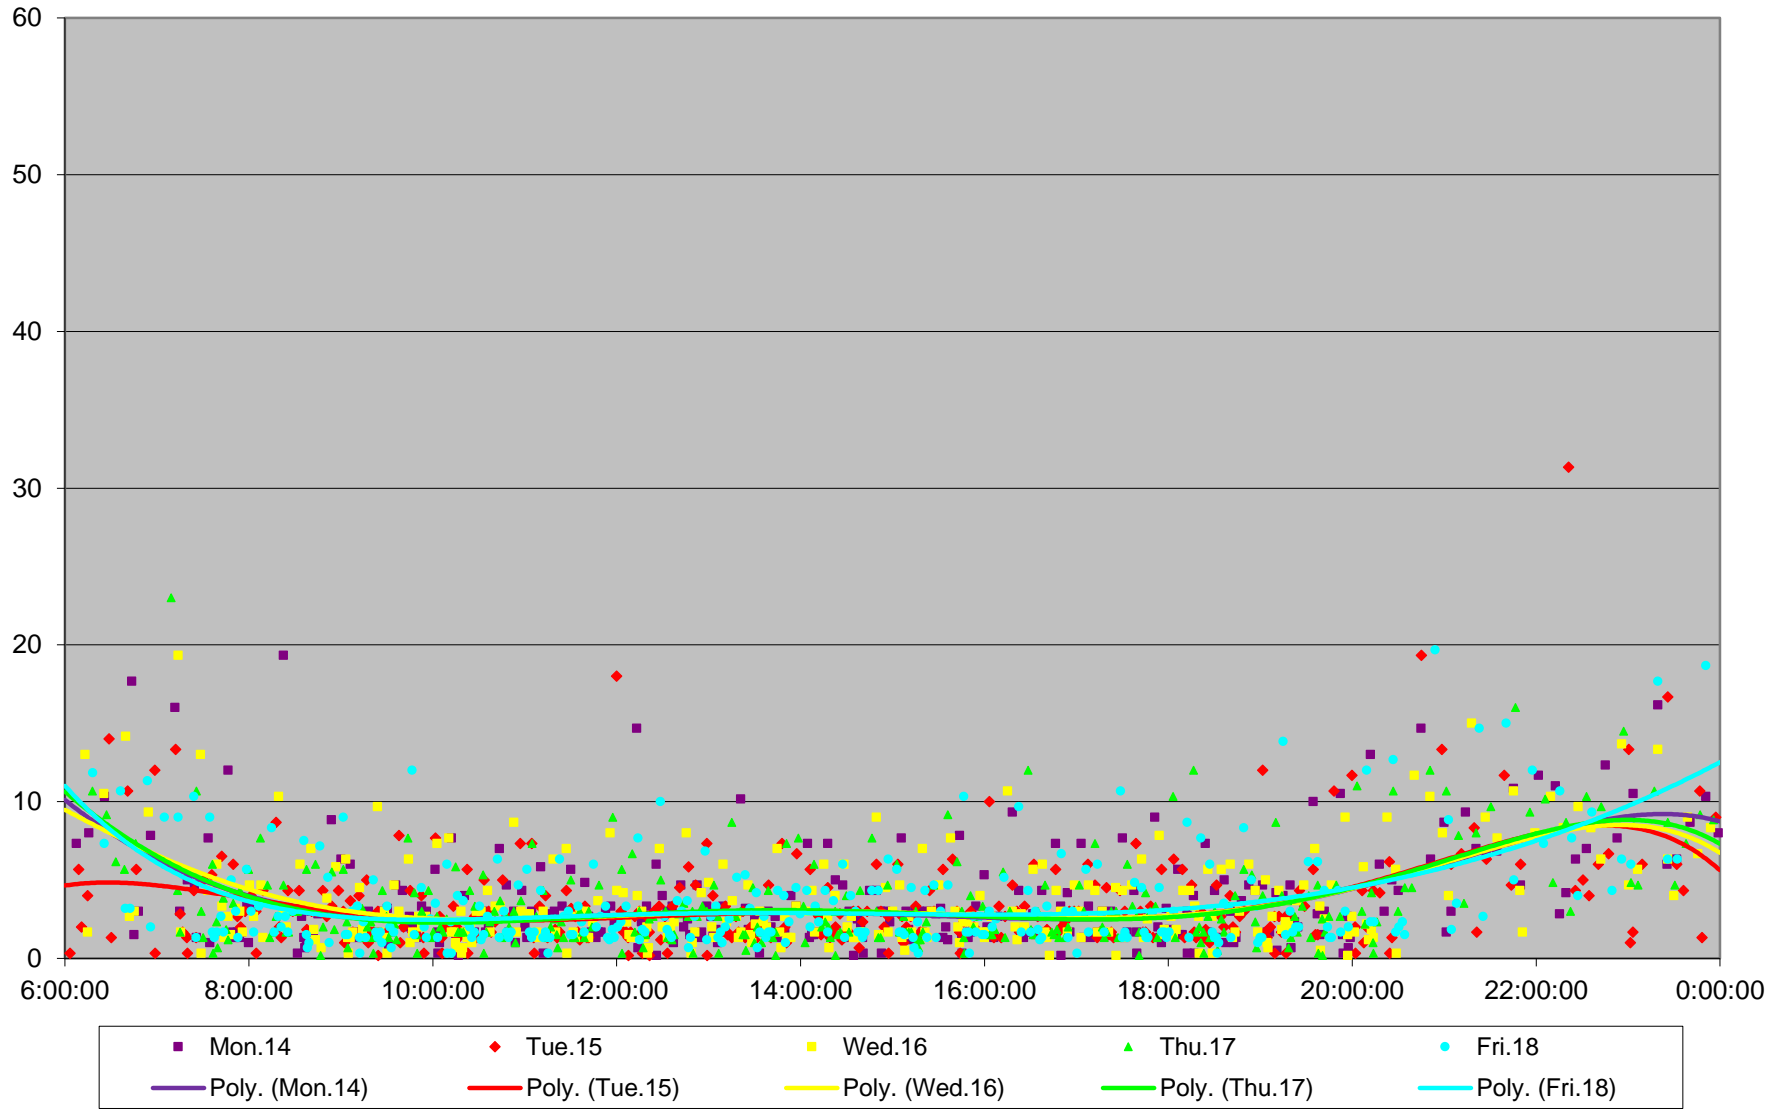

510 Spadina Headways at Richmond Northbound December 2015

510 Spadina Headways at Richmond Northbound December 2015

510 Spadina Headways at Richmond Northbound December 2015

510 Spadina Headways at Richmond Northbound December 2015

510 Spadina Headways at Richmond Northbound December 2015 Weekday Statistics

510 Spadina Headways at Richmond Northbound December 2015 Saturday Statistics

510 Spadina Headways at Richmond Northbound December 2015 Sunday Statistics