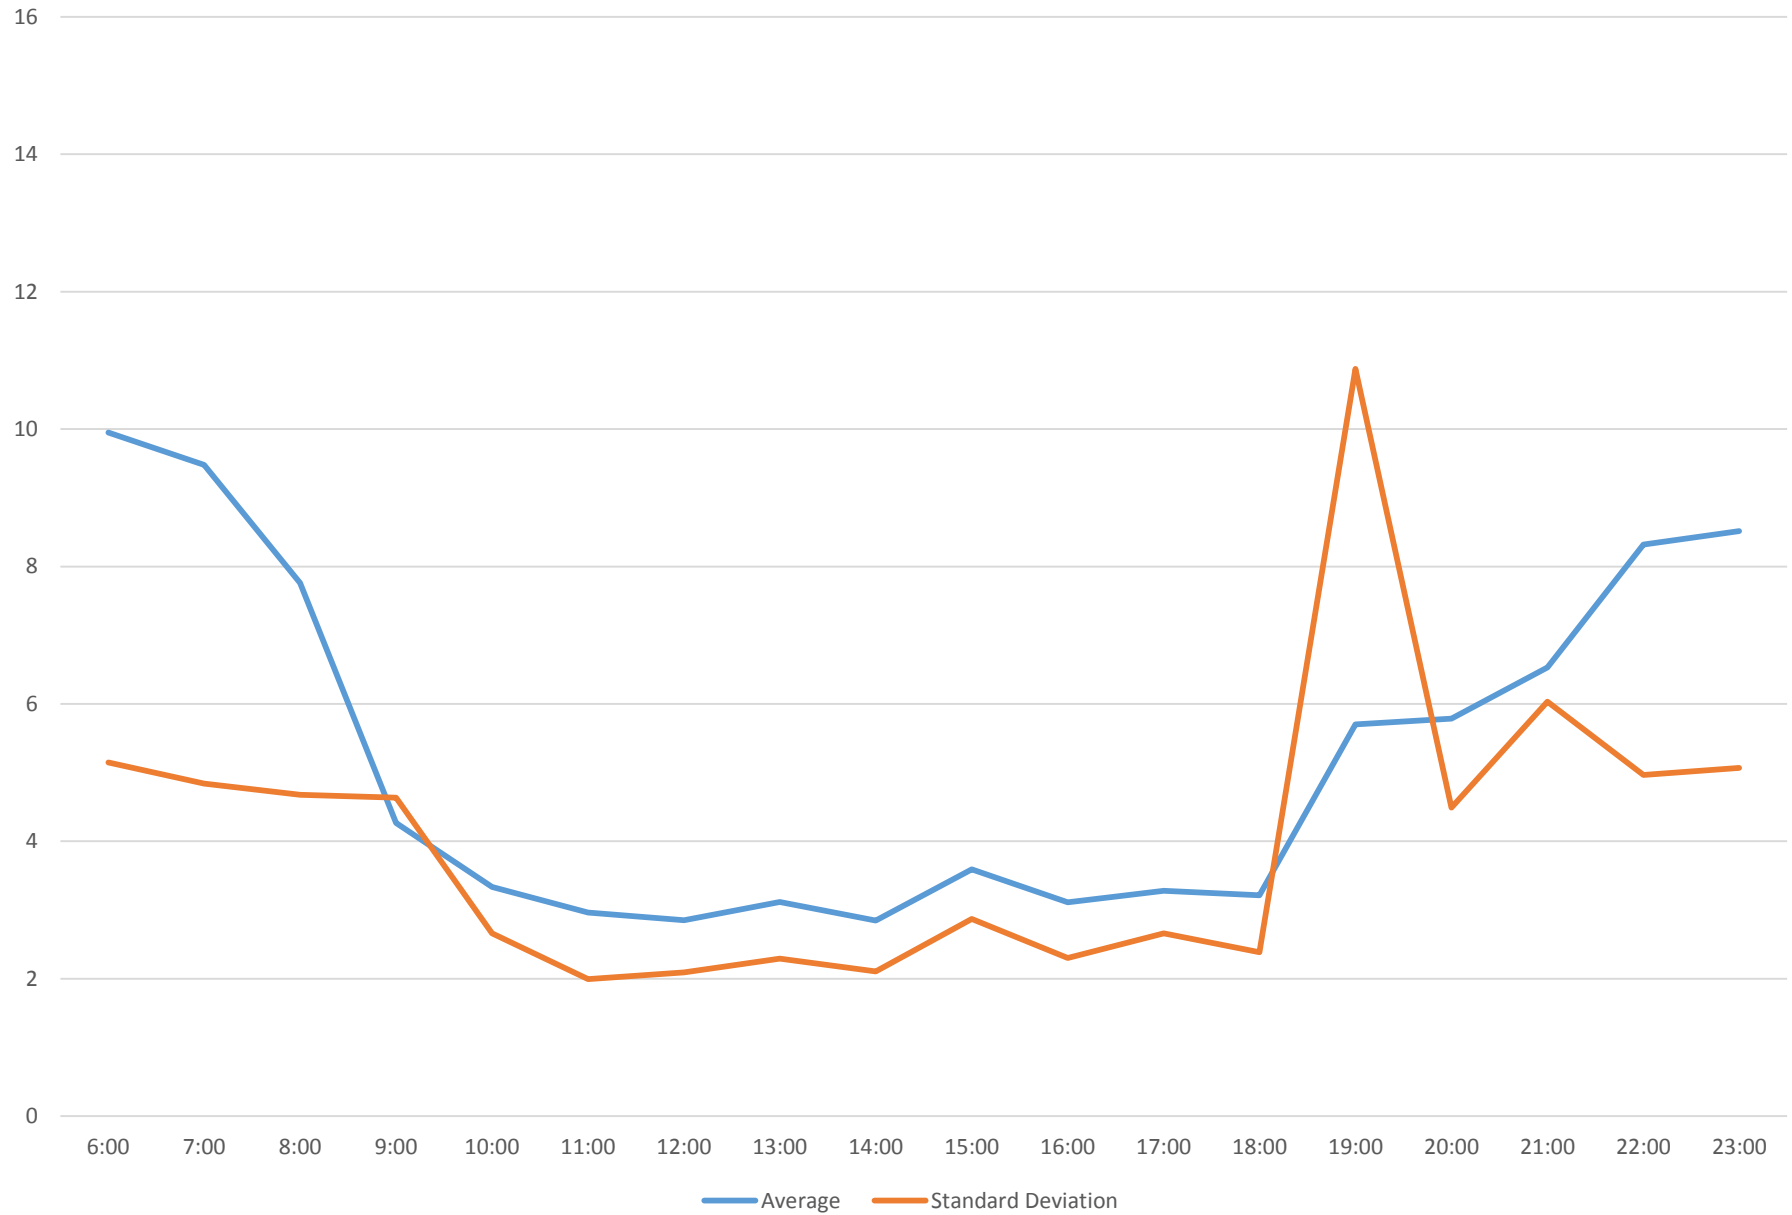

510 Spadina Headways at Richmond Northbound December 2015

510 Spadina Headways at Richmond Northbound December 2015

510 Spadina Headways at Richmond Northbound December 2015

510 Spadina Headways at Richmond Northbound December 2015

510 Spadina Headways at Richmond Northbound December 2015 Weekday Statistics

510 Spadina Headways at Richmond Northbound December 2015 Saturday Statistics

510 Spadina Headways at Richmond Northbound December 2015 Sunday Statistics