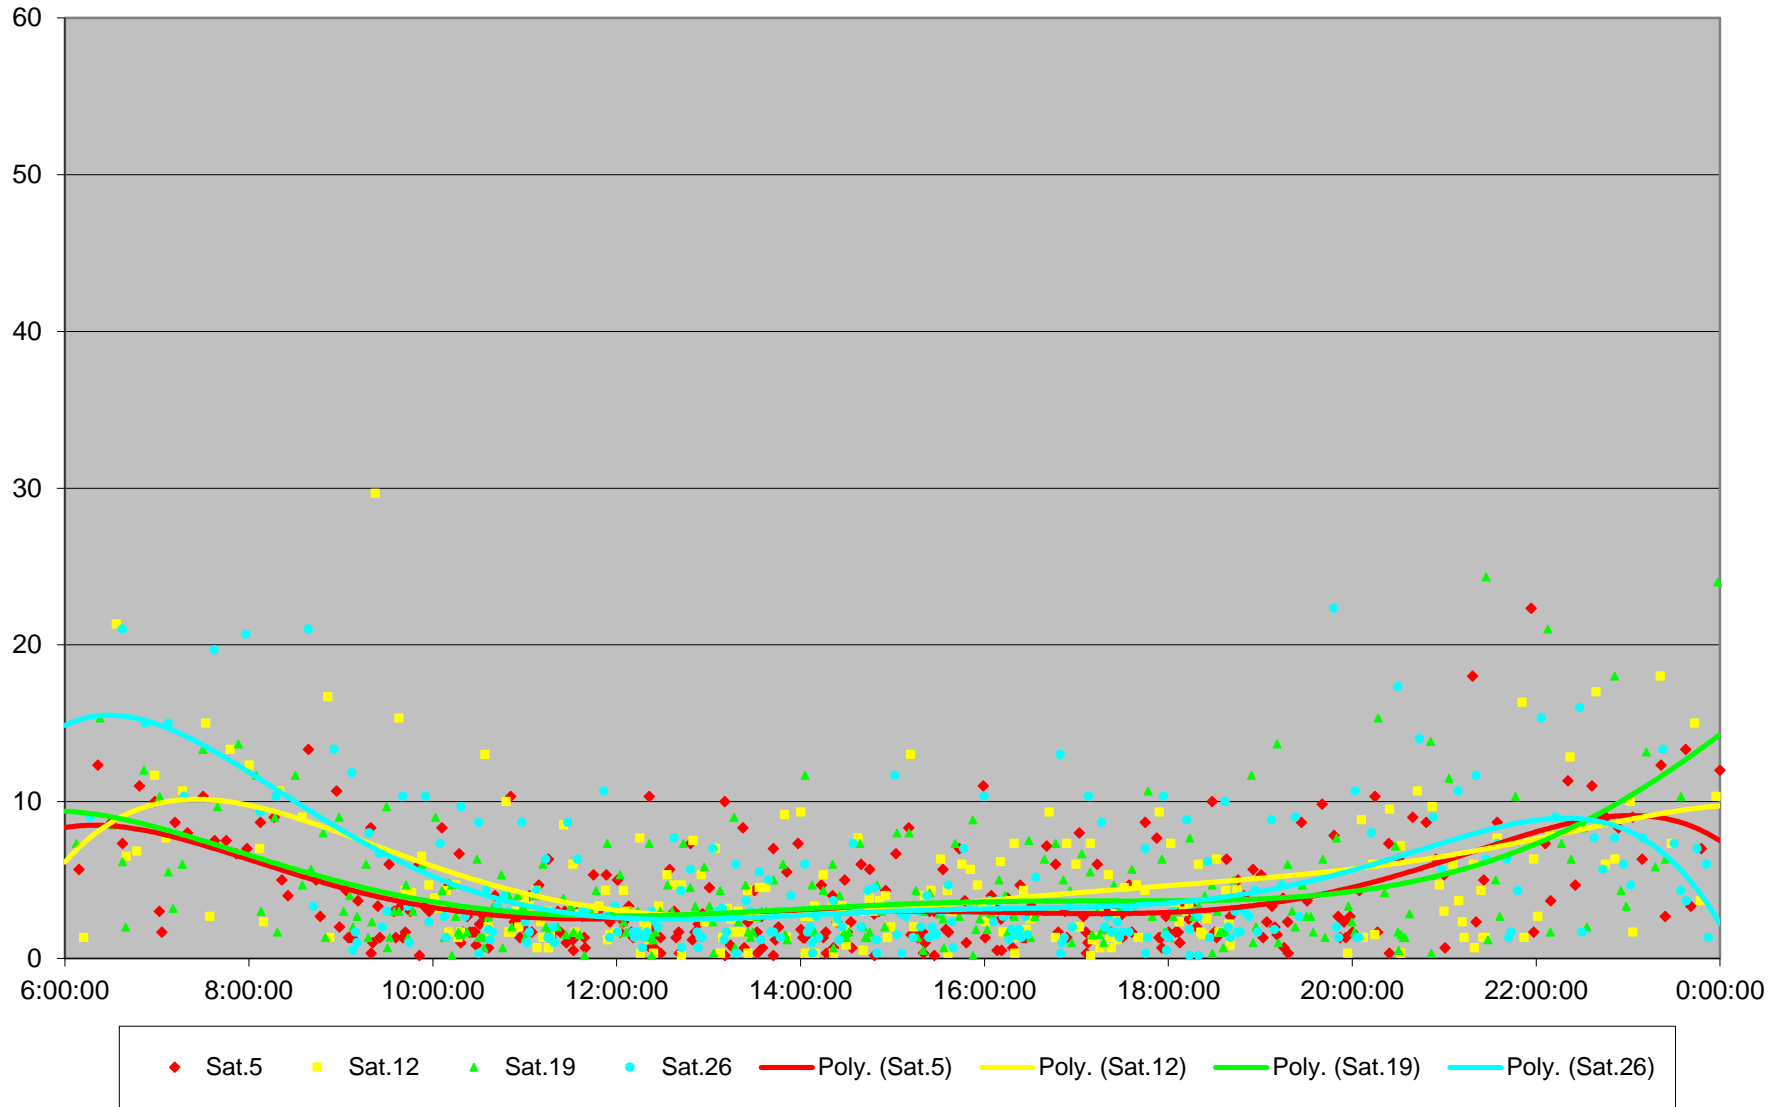

510 Spadina Headways at Richmond Northbound December 2015

510 Spadina Headways at Richmond Northbound December 2015

510 Spadina Headways at Richmond Northbound December 2015

510 Spadina Headways at Richmond Northbound December 2015

510 Spadina Headways at Richmond Northbound December 2015 Weekday Statistics

510 Spadina Headways at Richmond Northbound December 2015 Saturday Statistics

510 Spadina Headways at Richmond Northbound December 2015 Sunday Statistics