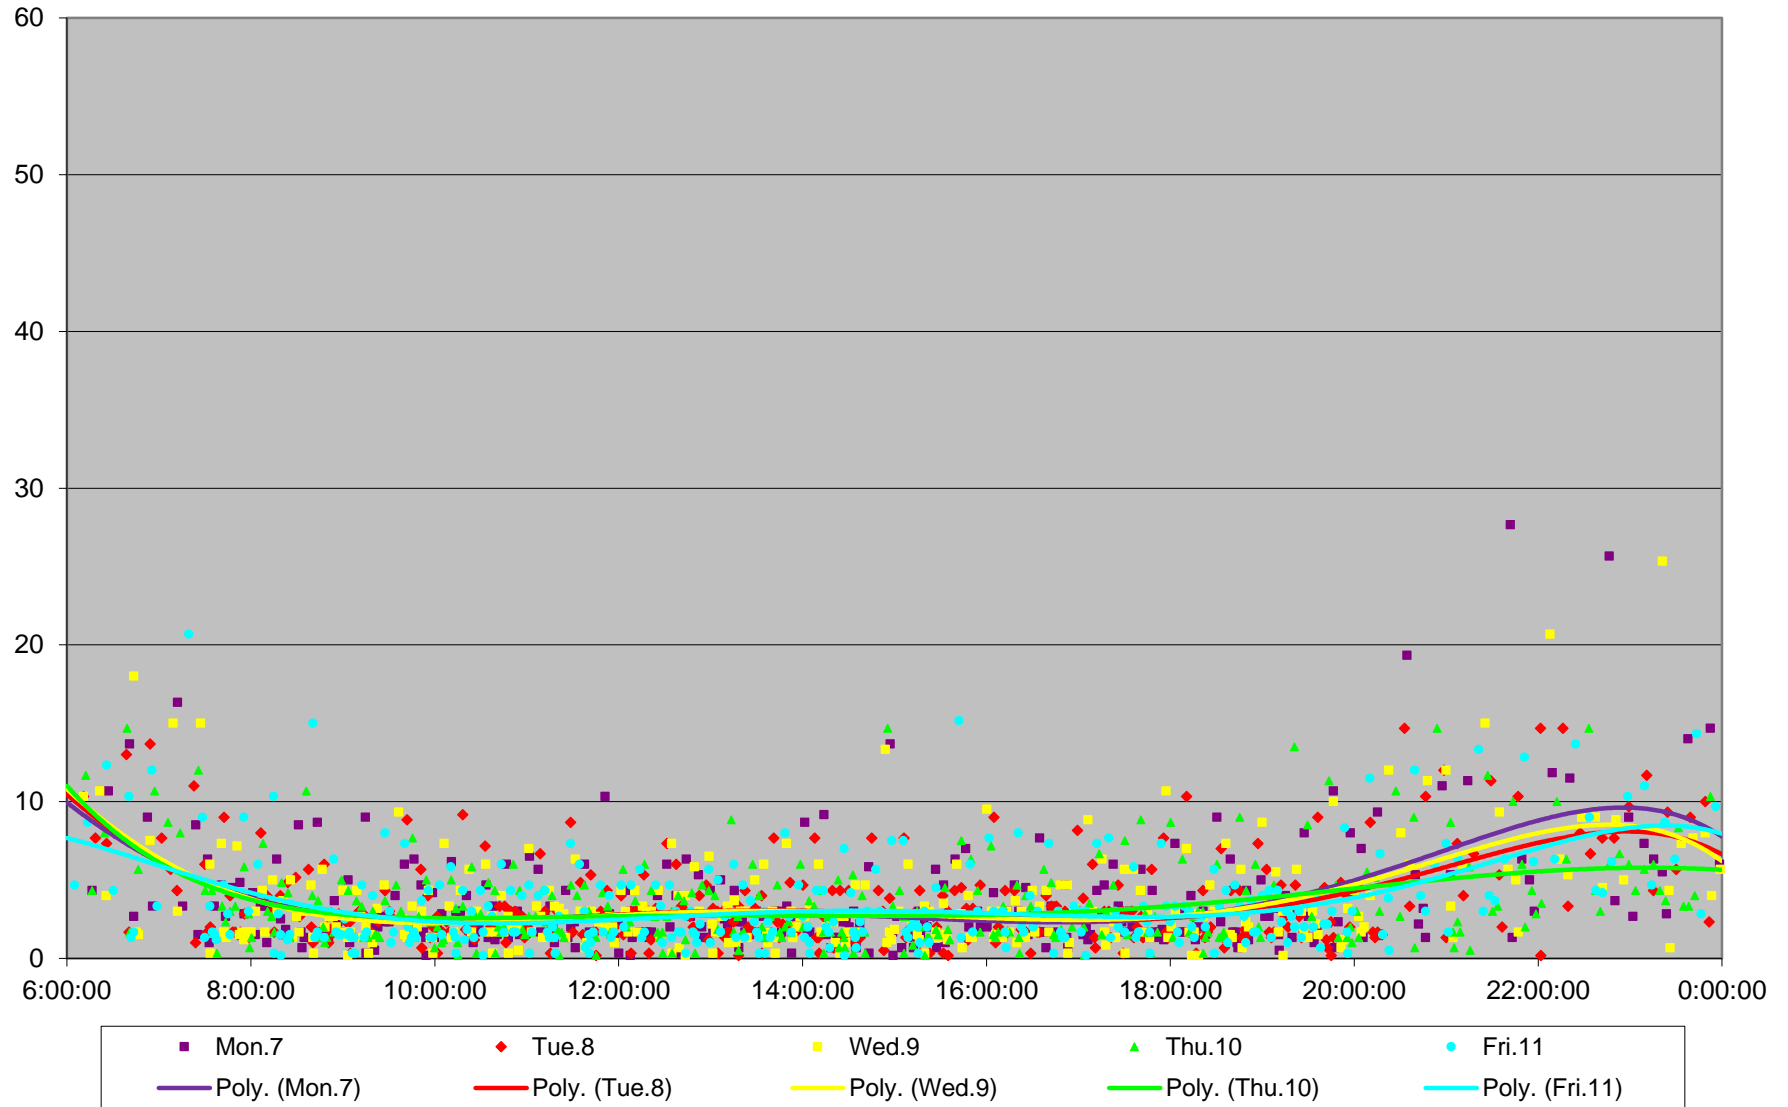

510 Spadina Headways at Richmond Northbound December 2015

510 Spadina Headways at Richmond Northbound December 2015

510 Spadina Headways at Richmond Northbound December 2015

510 Spadina Headways at Richmond Northbound December 2015

510 Spadina Headways at Richmond Northbound December 2015 Weekday Statistics

510 Spadina Headways at Richmond Northbound December 2015 Saturday Statistics

510 Spadina Headways at Richmond Northbound December 2015 Sunday Statistics