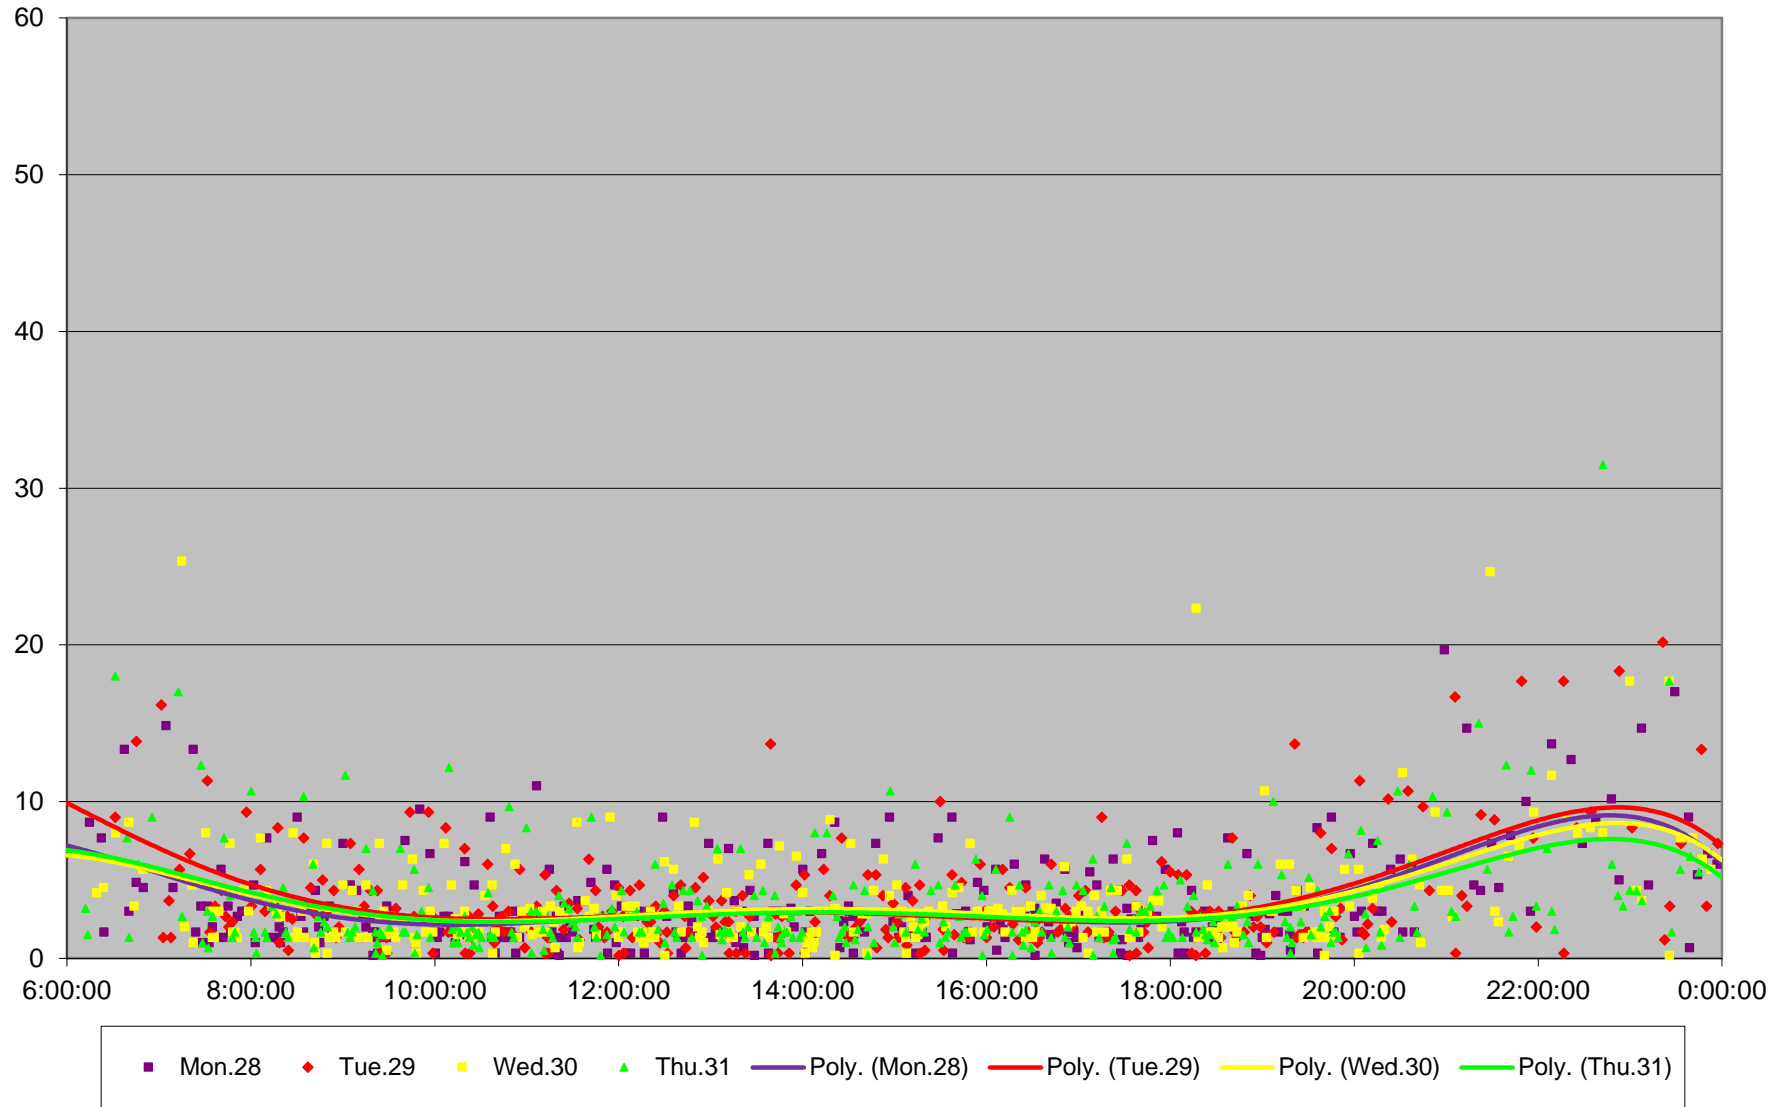

510 Spadina Headways at Richmond Northbound December 2015

510 Spadina Headways at Richmond Northbound December 2015

510 Spadina Headways at Richmond Northbound December 2015

510 Spadina Headways at Richmond Northbound December 2015

510 Spadina Headways at Richmond Northbound December 2015 Weekday Statistics

510 Spadina Headways at Richmond Northbound December 2015 Saturday Statistics

510 Spadina Headways at Richmond Northbound December 2015 Sunday Statistics