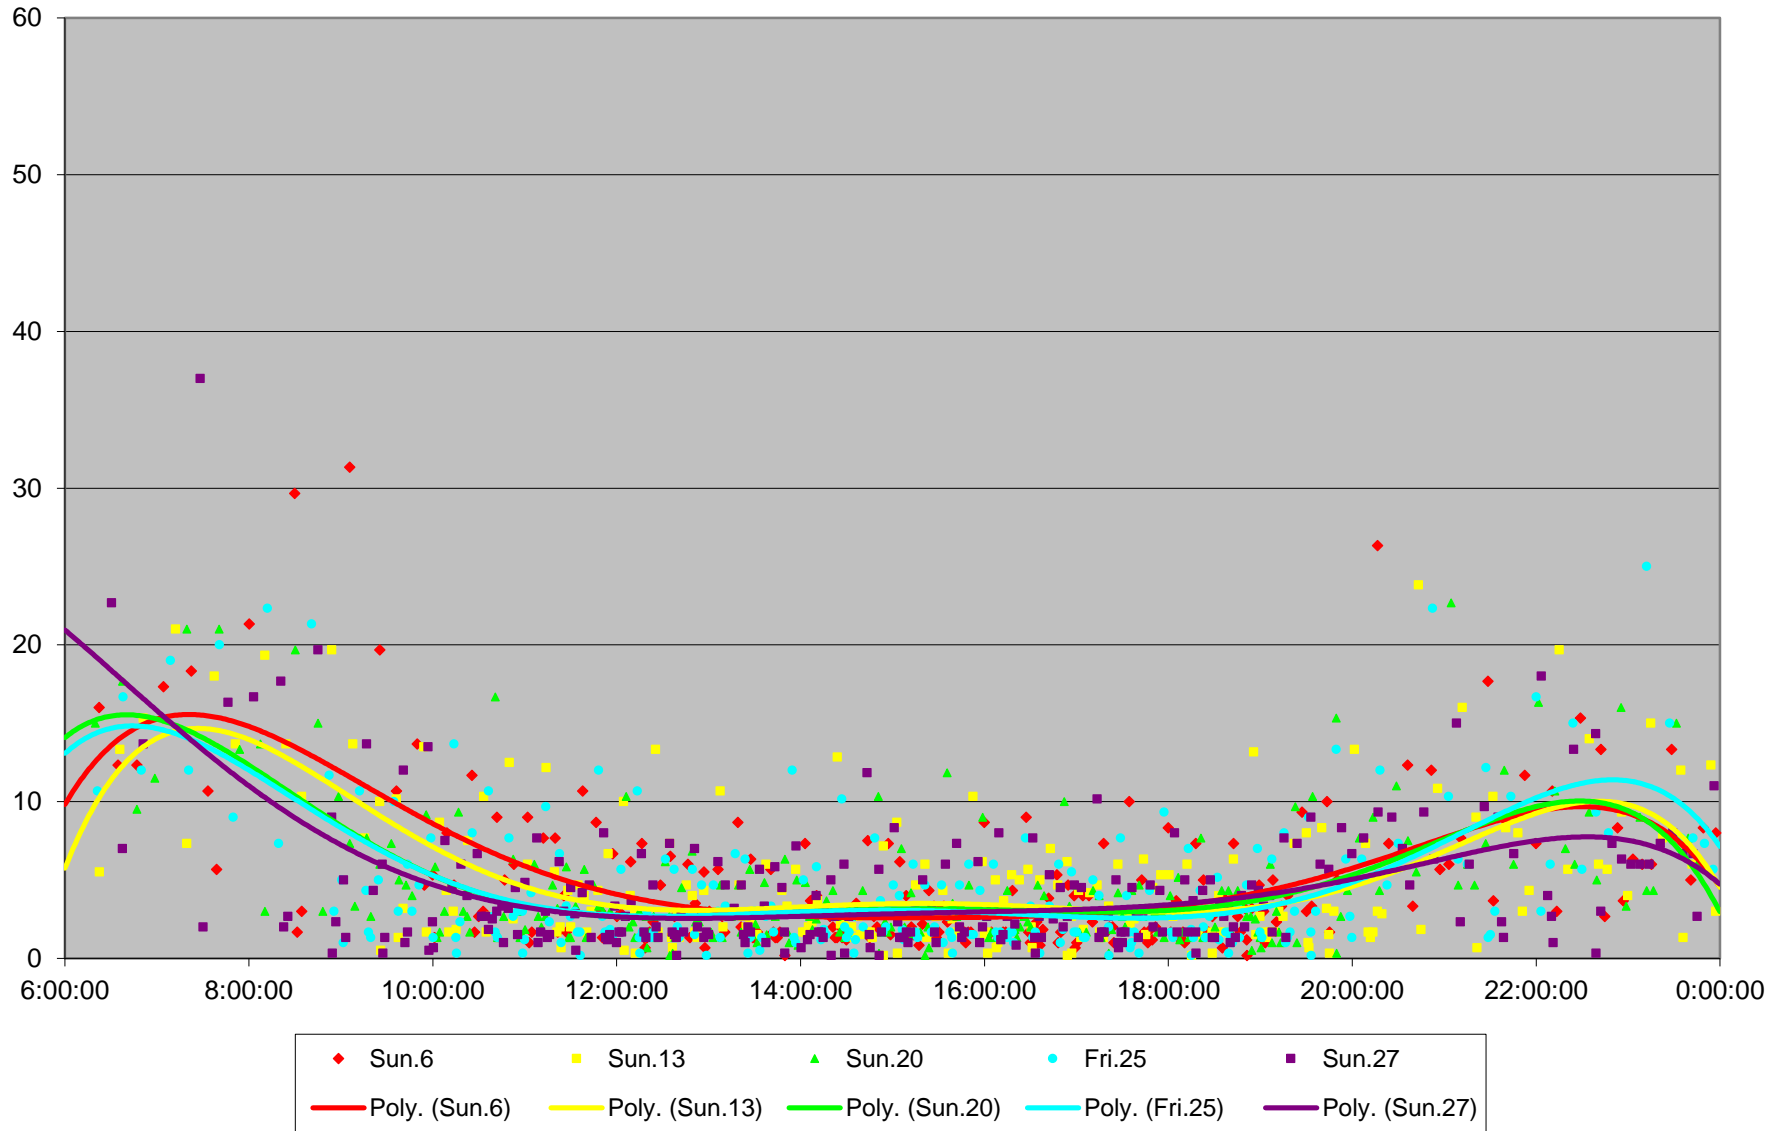

510 Spadina Headways at Richmond Northbound December 2015

510 Spadina Headways at Richmond Northbound December 2015

510 Spadina Headways at Richmond Northbound December 2015

510 Spadina Headways at Richmond Northbound December 2015

510 Spadina Headways at Richmond Northbound December 2015 Weekday Statistics

510 Spadina Headways at Richmond Northbound December 2015 Saturday Statistics

510 Spadina Headways at Richmond Northbound December 2015 Sunday Statistics