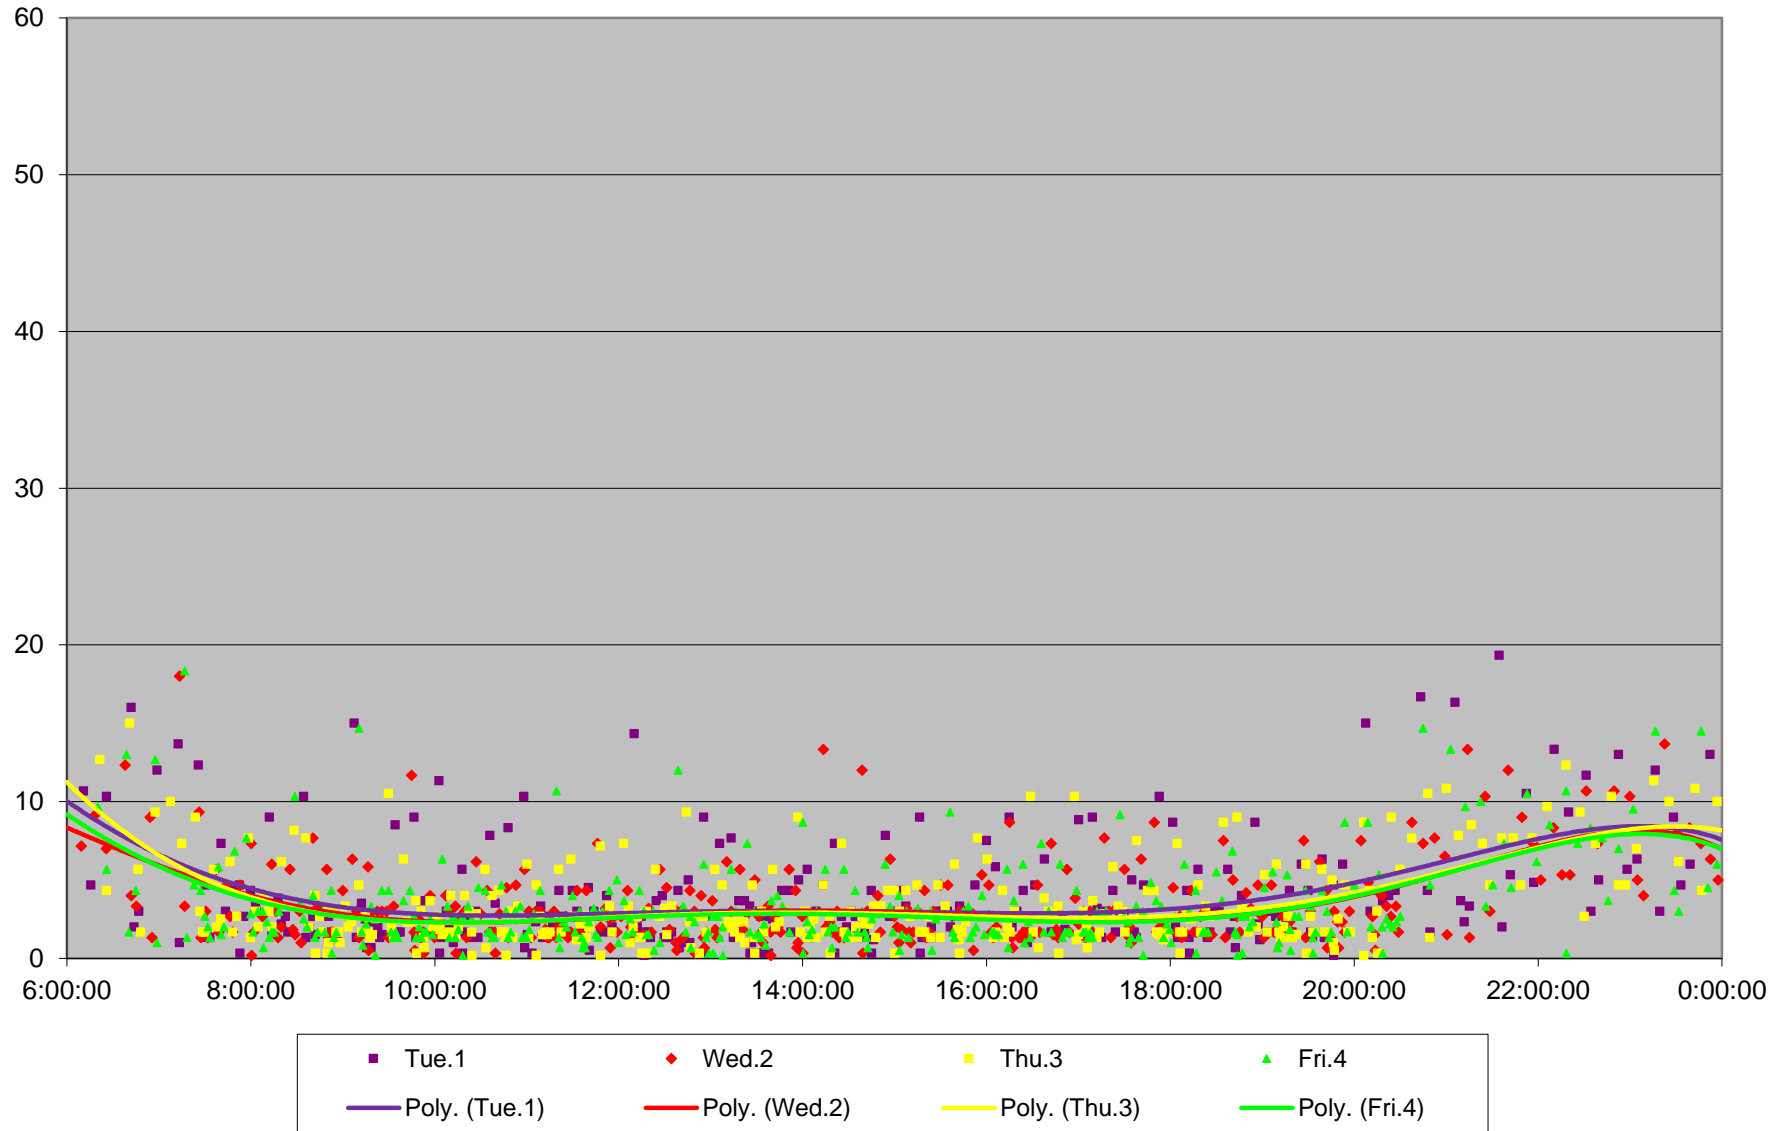

510 Spadina Headways at Richmond Northbound December 2015

510 Spadina Headways at Richmond Northbound December 2015

510 Spadina Headways at Richmond Northbound December 2015

510 Spadina Headways at Richmond Northbound December 2015

510 Spadina Headways at Richmond Northbound December 2015 Weekday Statistics

510 Spadina Headways at Richmond Northbound December 2015 Saturday Statistics

510 Spadina Headways at Richmond Northbound December 2015 Sunday Statistics