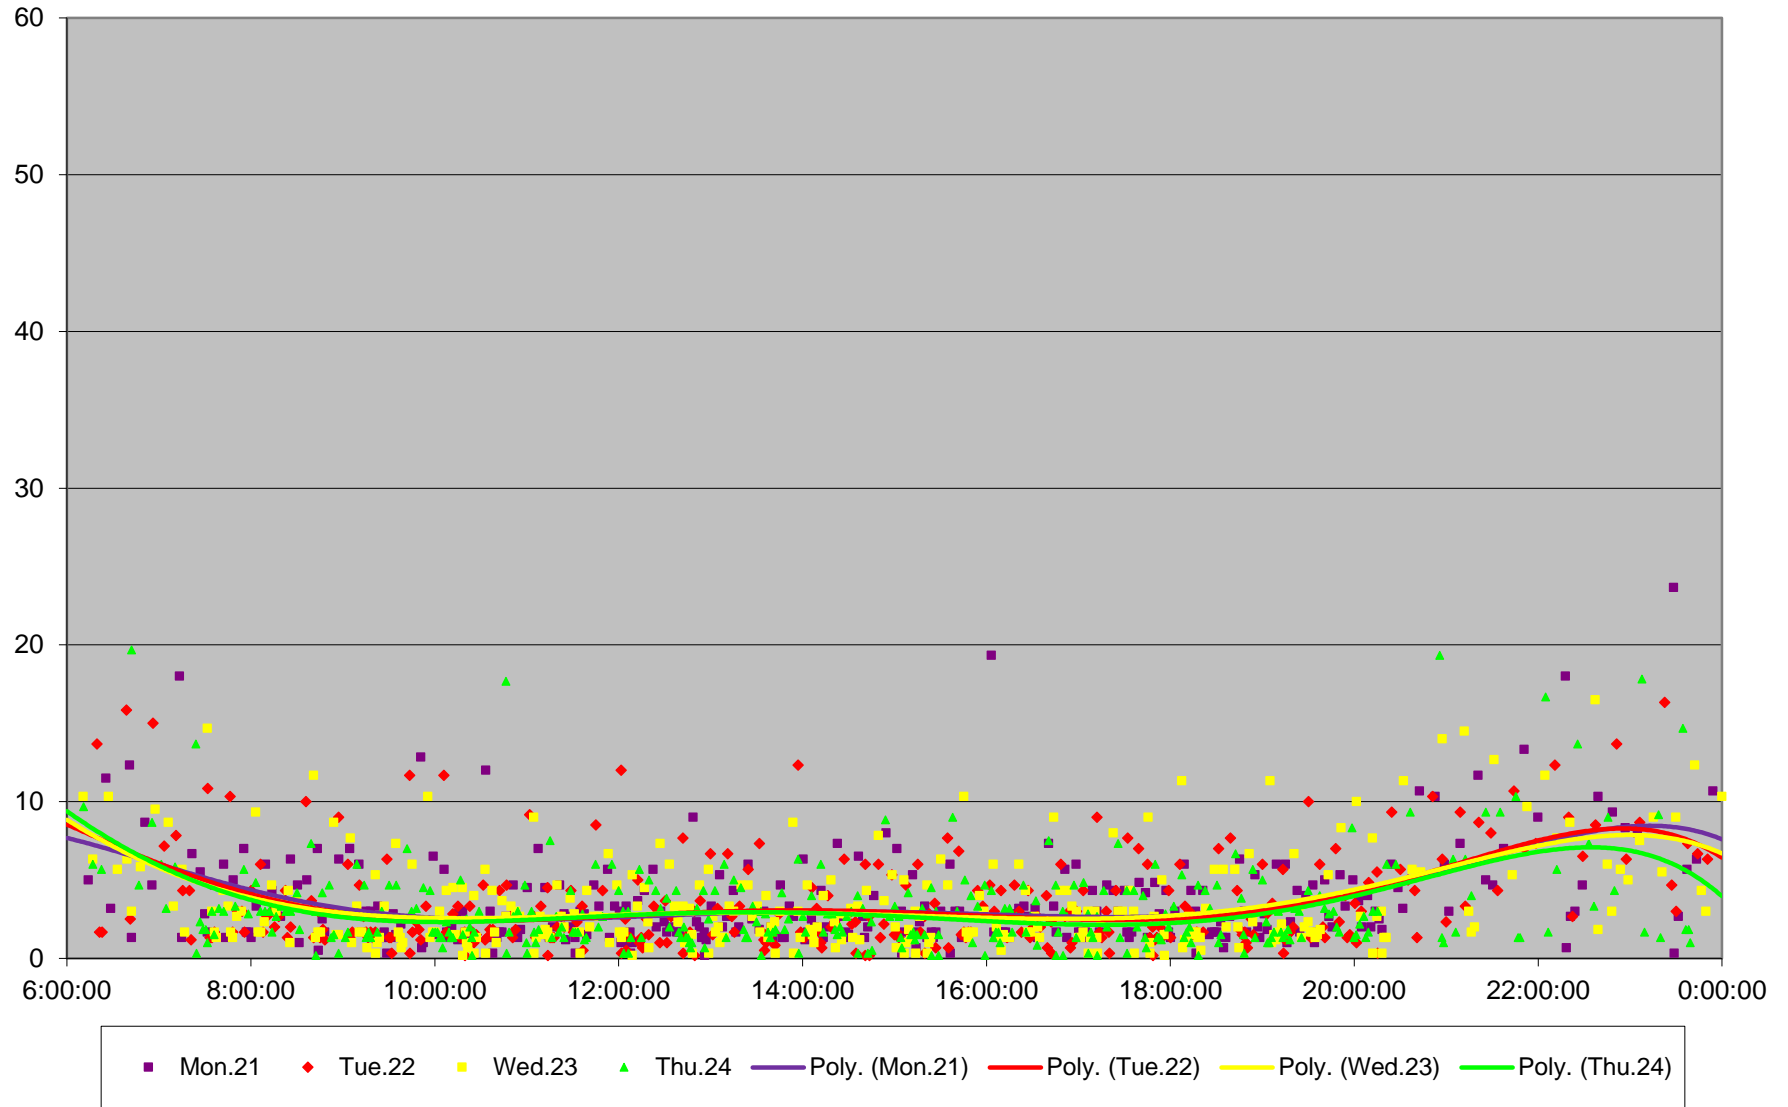

510 Spadina Headways at Richmond Northbound December 2015

510 Spadina Headways at Richmond Northbound December 2015

510 Spadina Headways at Richmond Northbound December 2015

510 Spadina Headways at Richmond Northbound December 2015

510 Spadina Headways at Richmond Northbound December 2015 Weekday Statistics

510 Spadina Headways at Richmond Northbound December 2015 Saturday Statistics

510 Spadina Headways at Richmond Northbound December 2015 Sunday Statistics