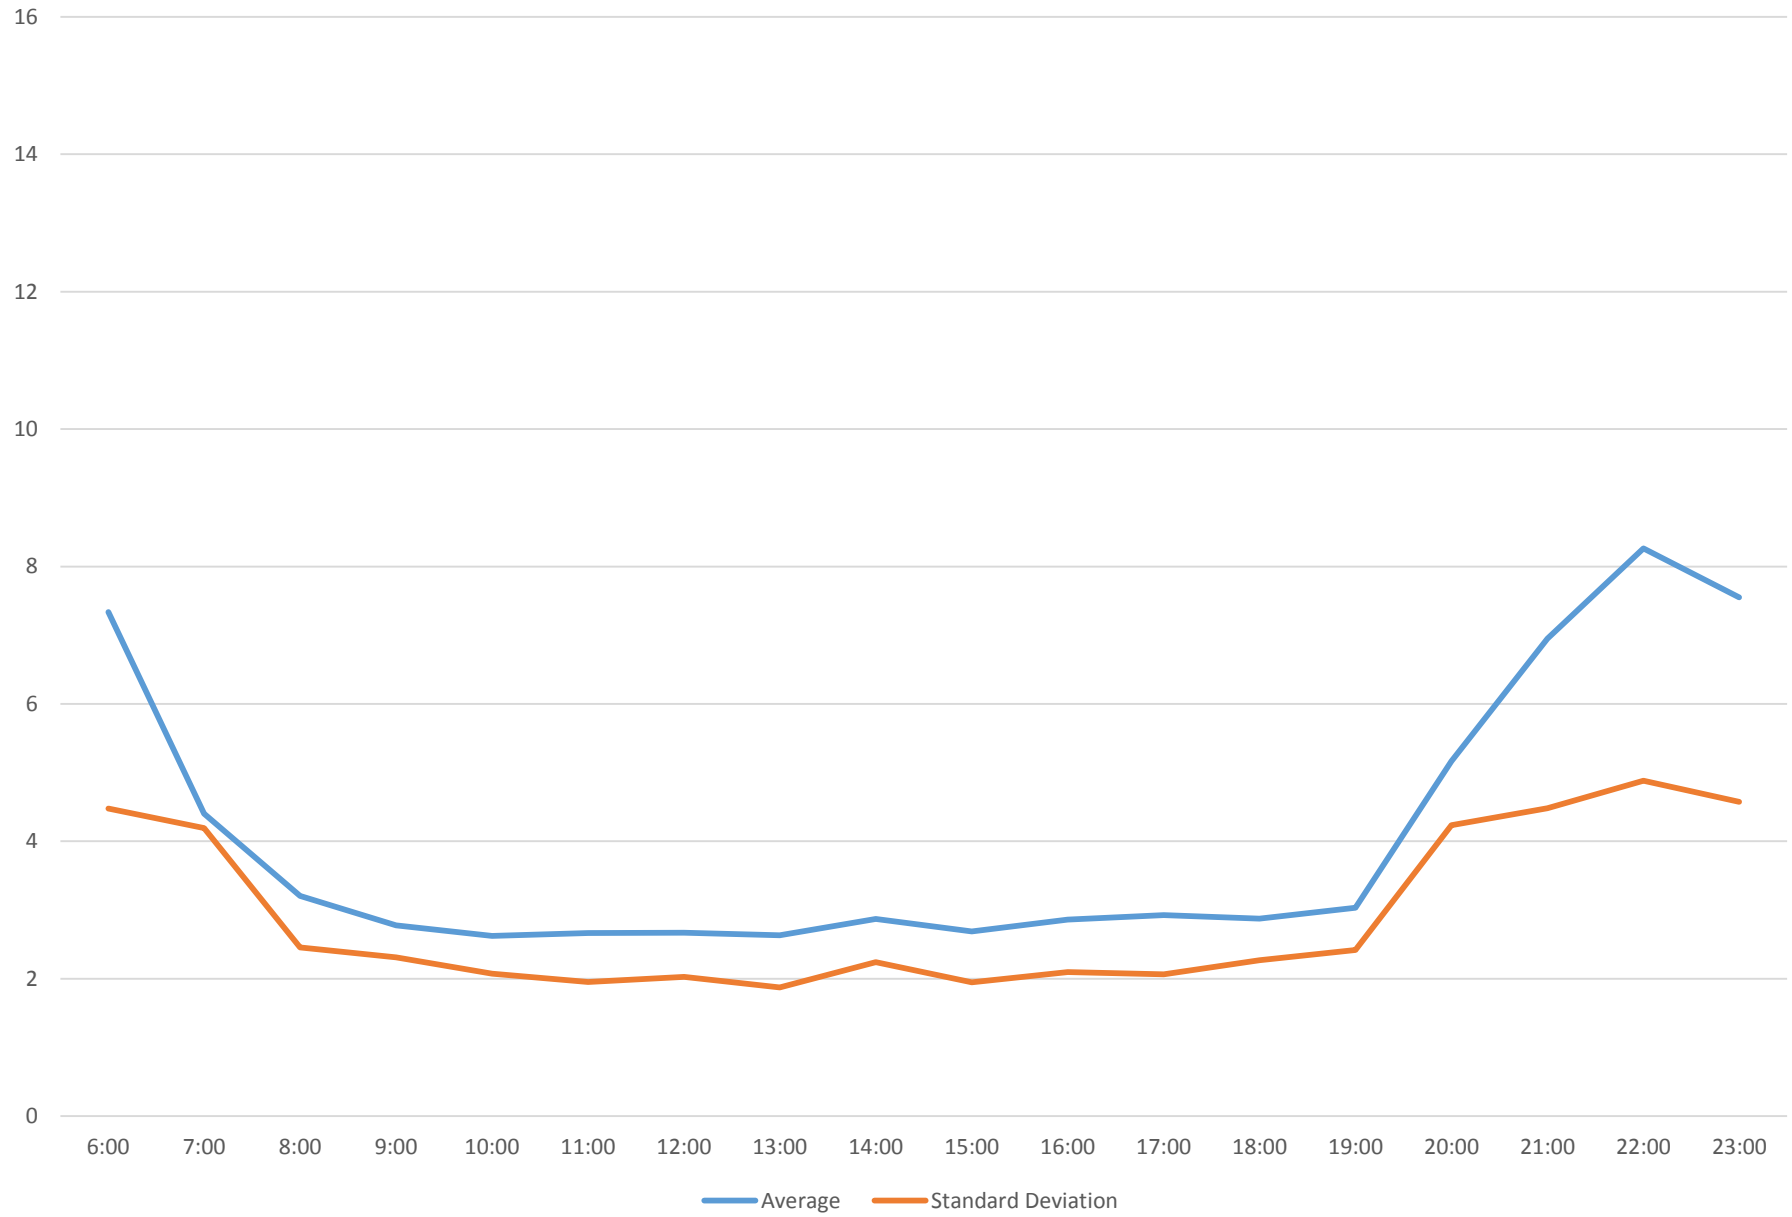

510 Spadina Headways at Richmond Northbound December 2015

510 Spadina Headways at Richmond Northbound December 2015

510 Spadina Headways at Richmond Northbound December 2015

510 Spadina Headways at Richmond Northbound December 2015

510 Spadina Headways at Richmond Northbound December 2015 Weekday Statistics

510 Spadina Headways at Richmond Northbound December 2015 Saturday Statistics

510 Spadina Headways at Richmond Northbound December 2015 Sunday Statistics