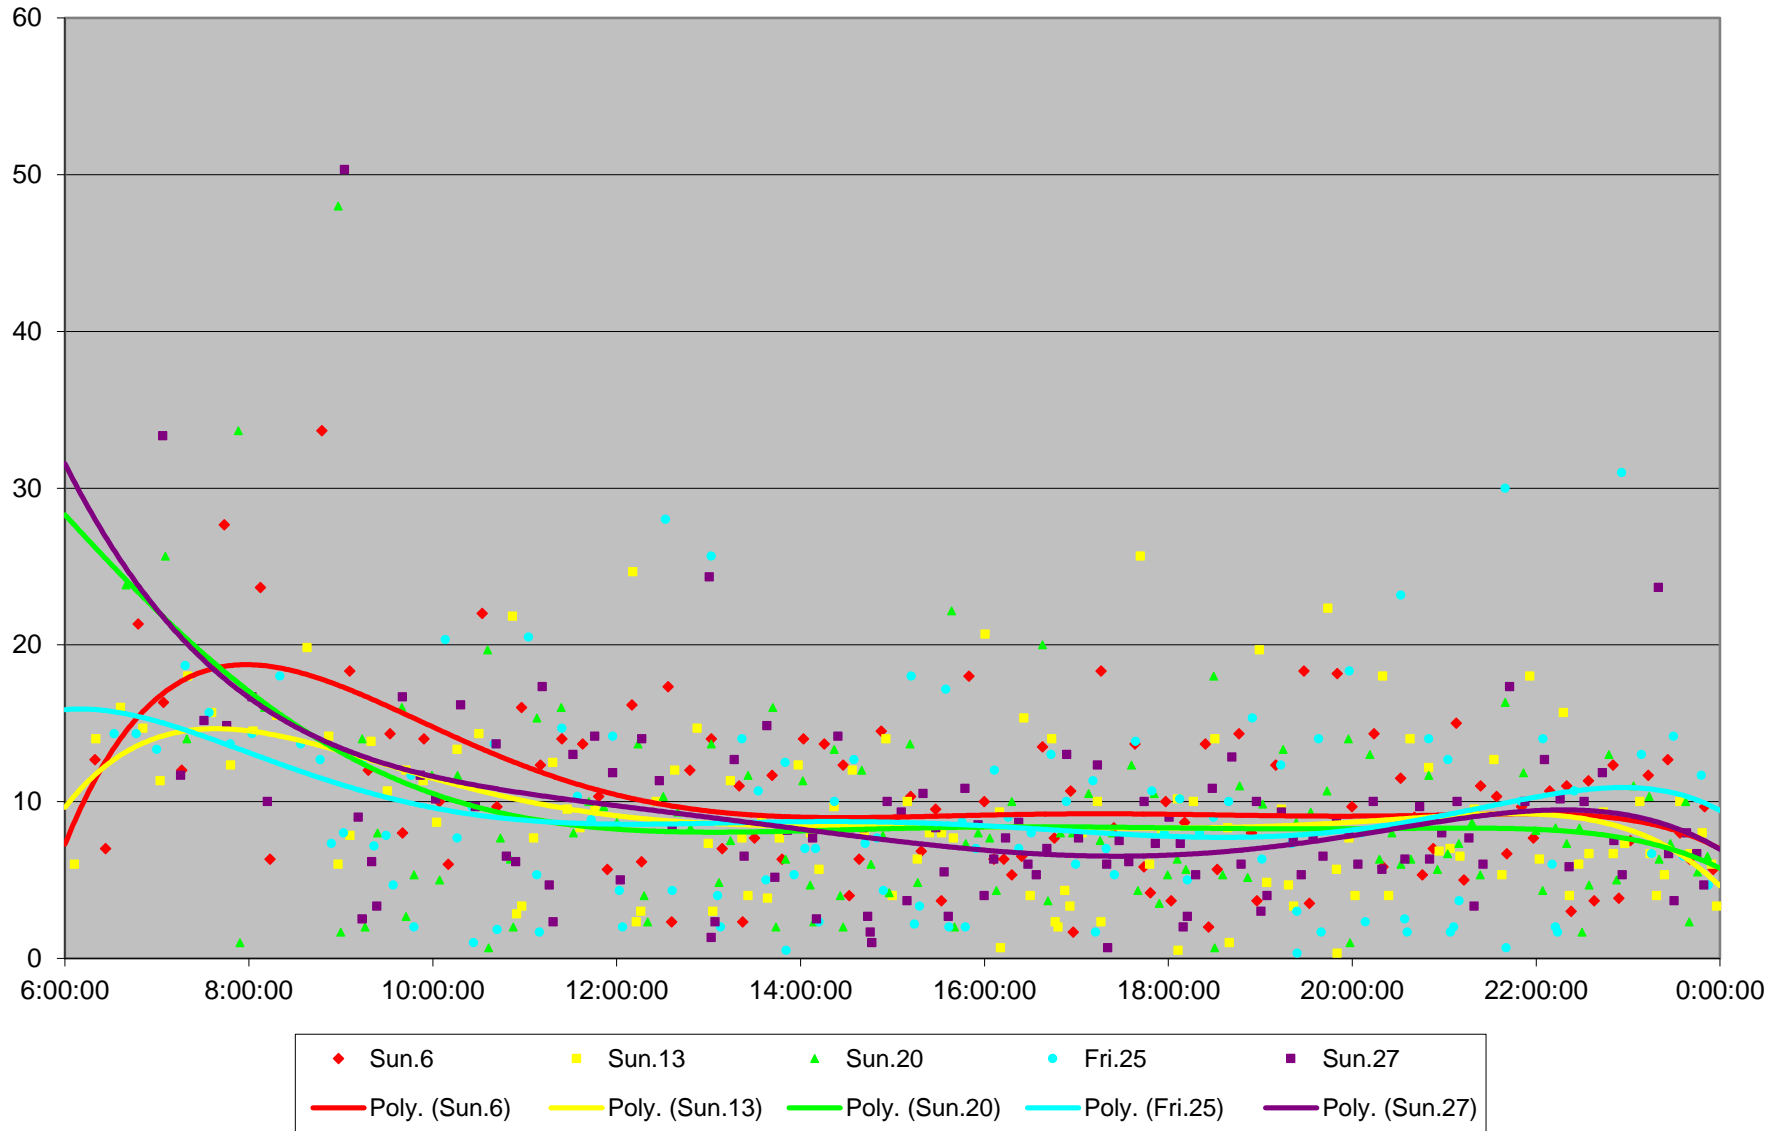

510 Spadina Headways at York Eastbound December 2015 Weekday Statistics

510 Spadina Headways at York Eastbound December 2015