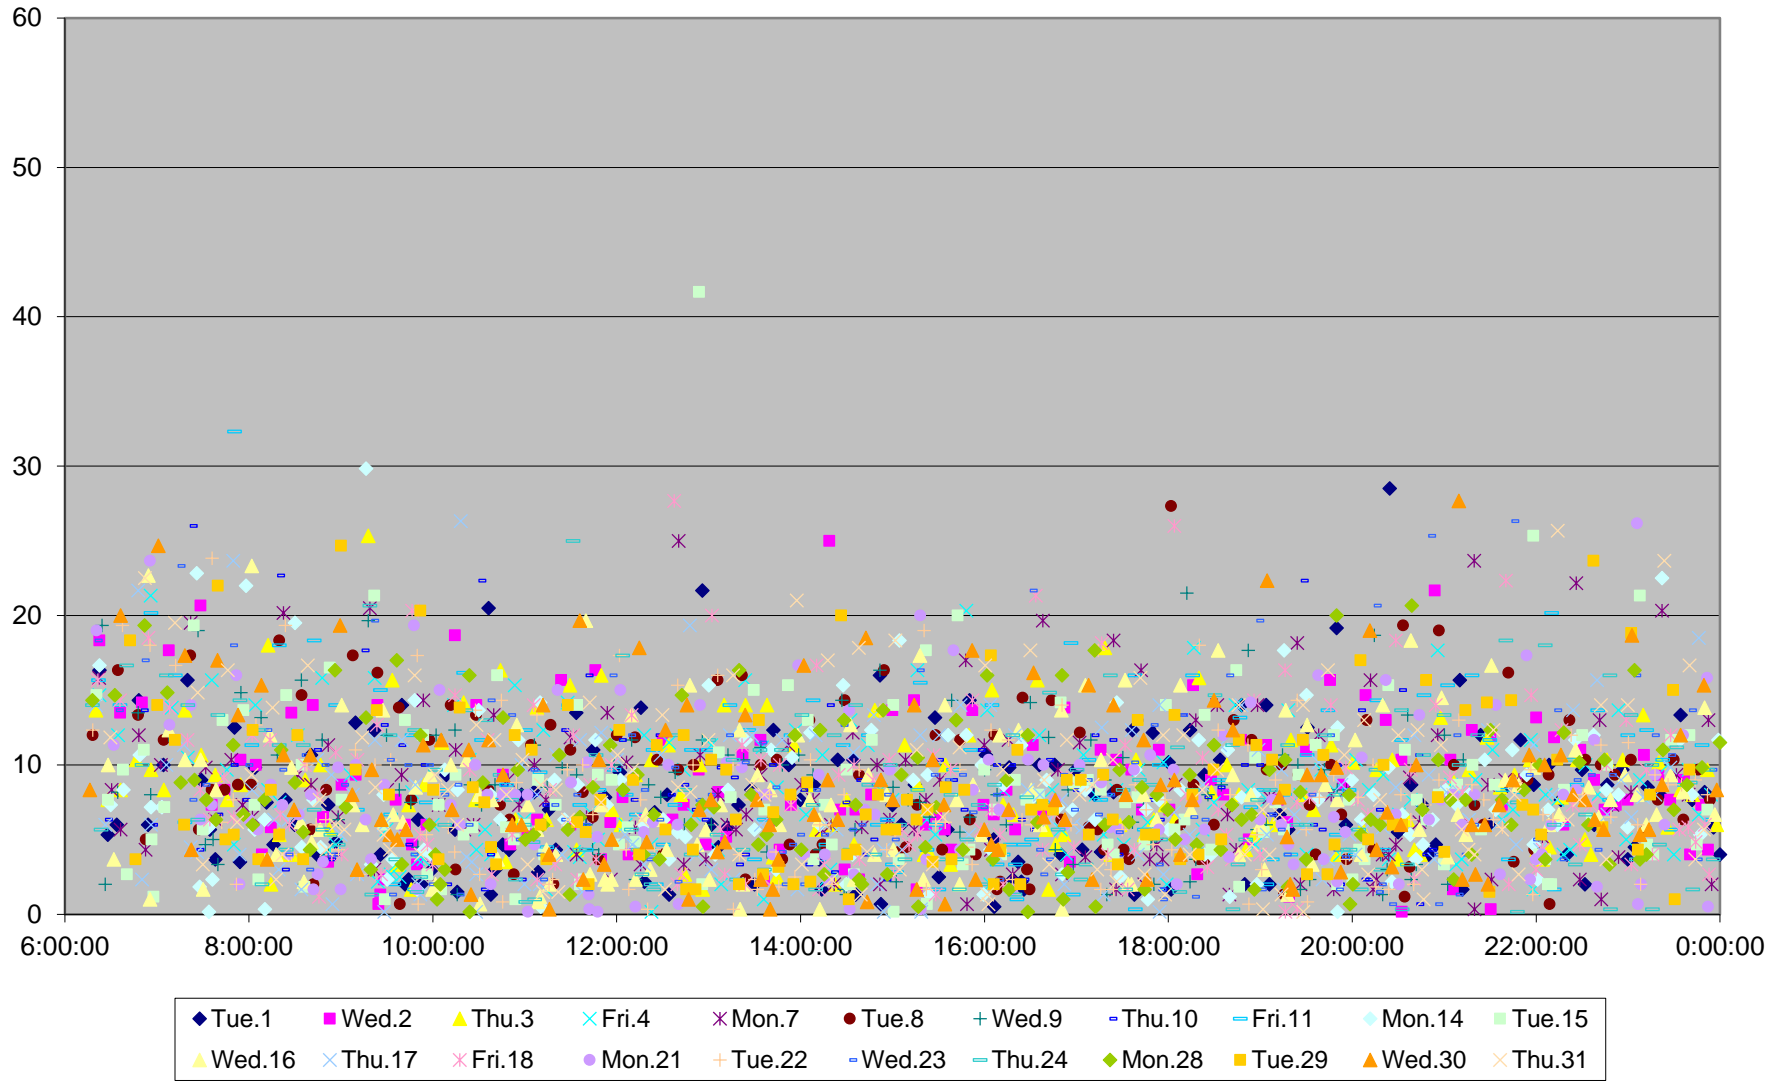

510 Spadina Headways at York Eastbound December 2015