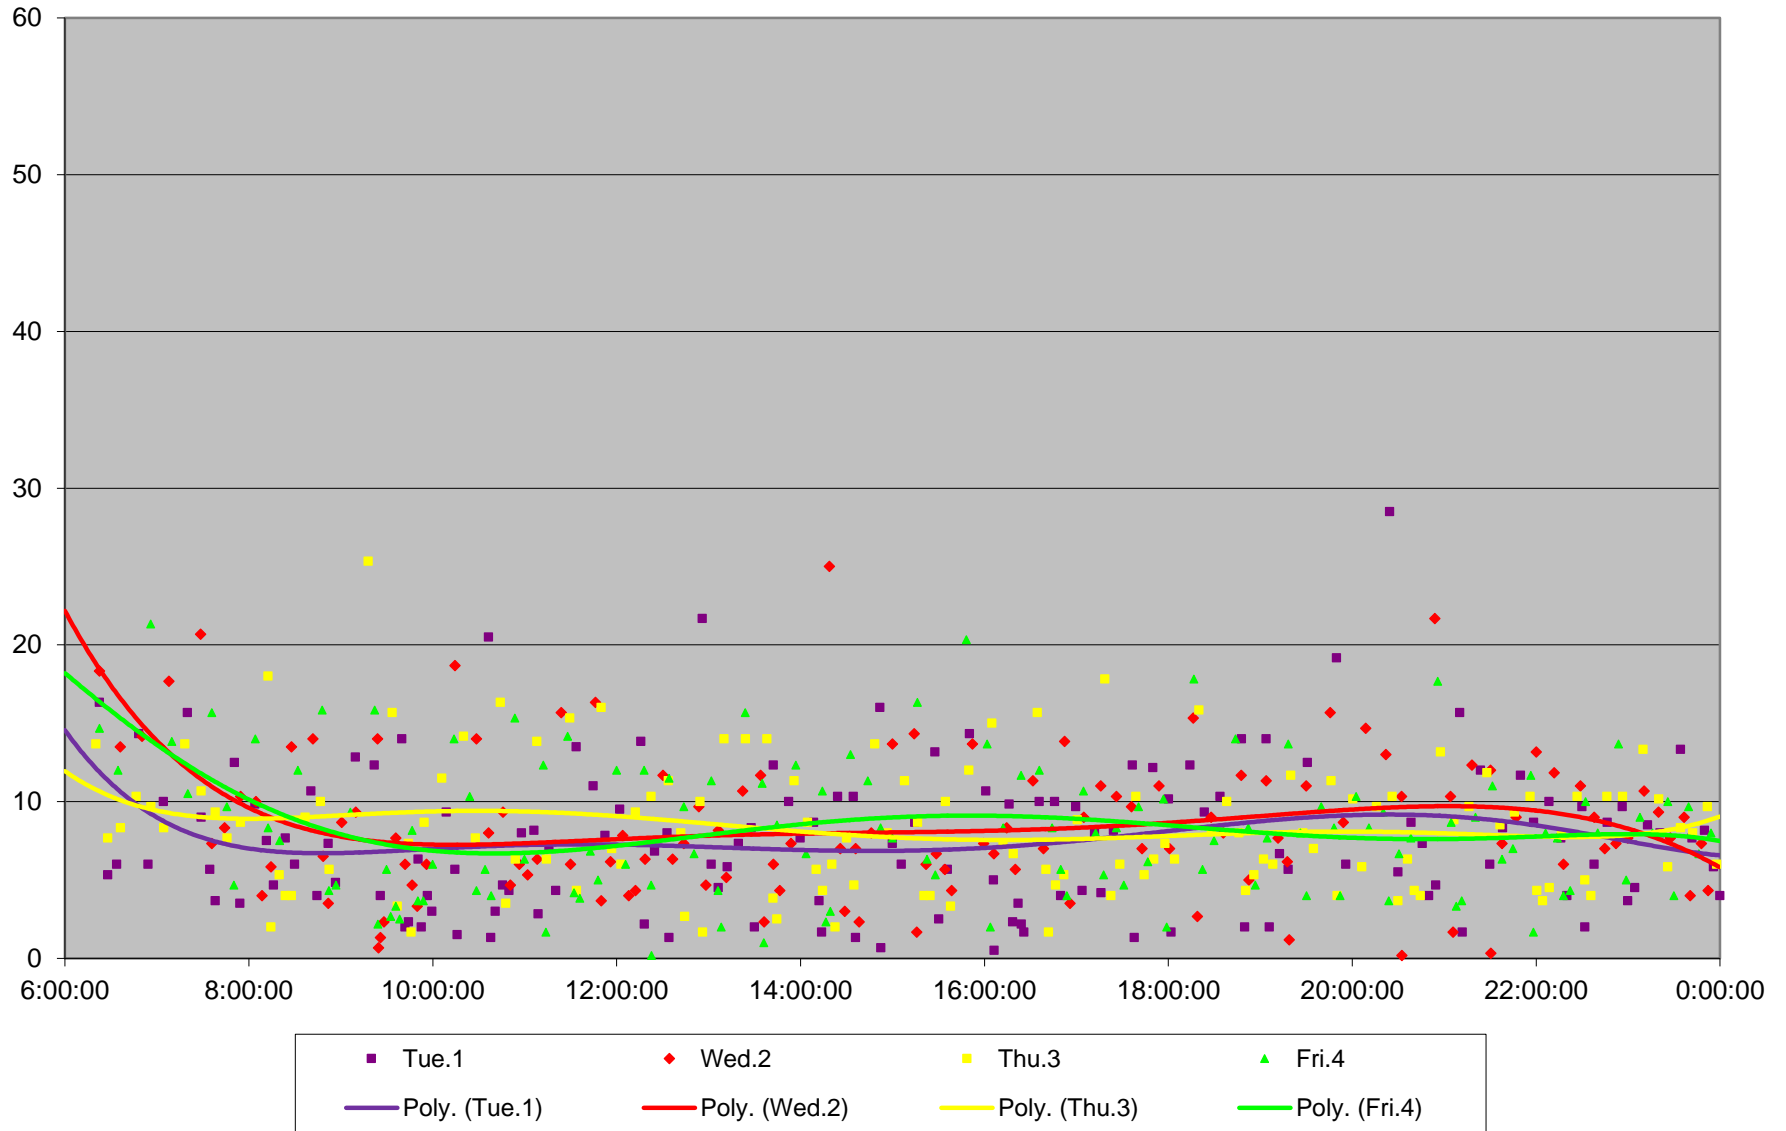

### 510 Spadina Headways at York Eastbound December 2015