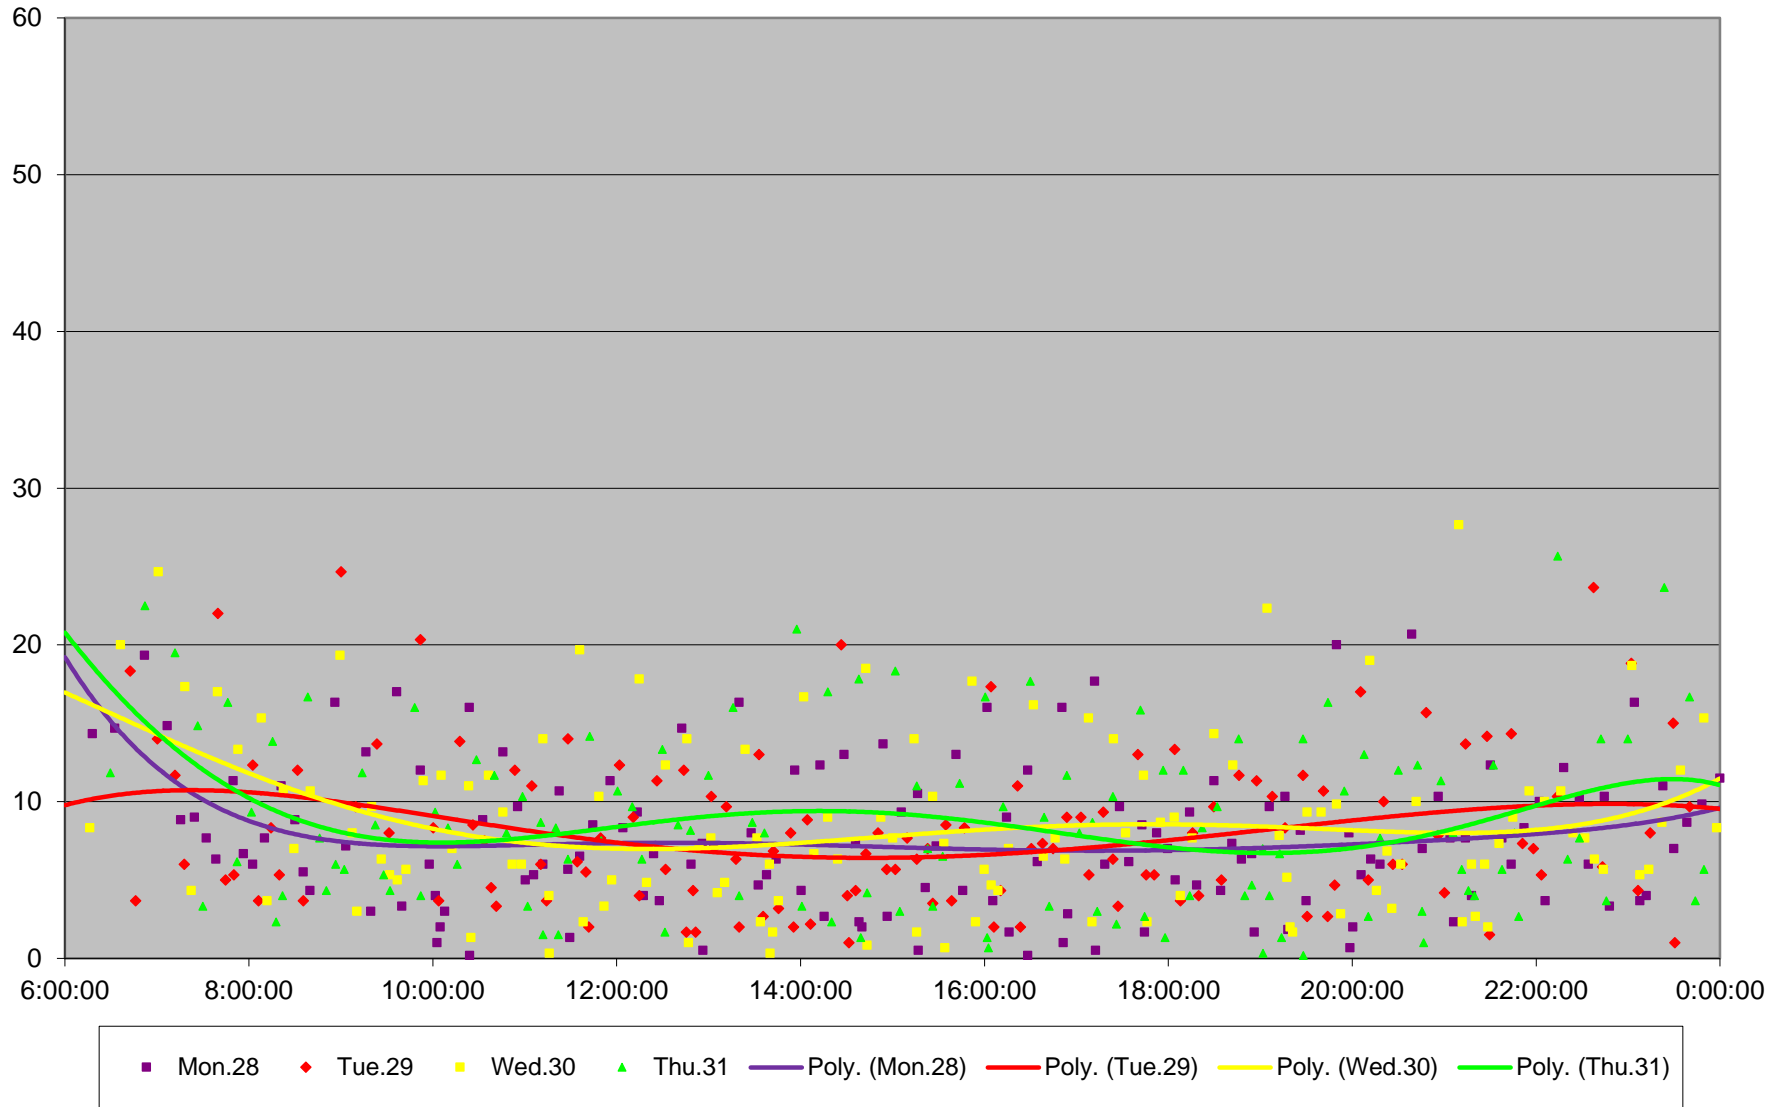

510 Spadina Headways at York Eastbound December 2015