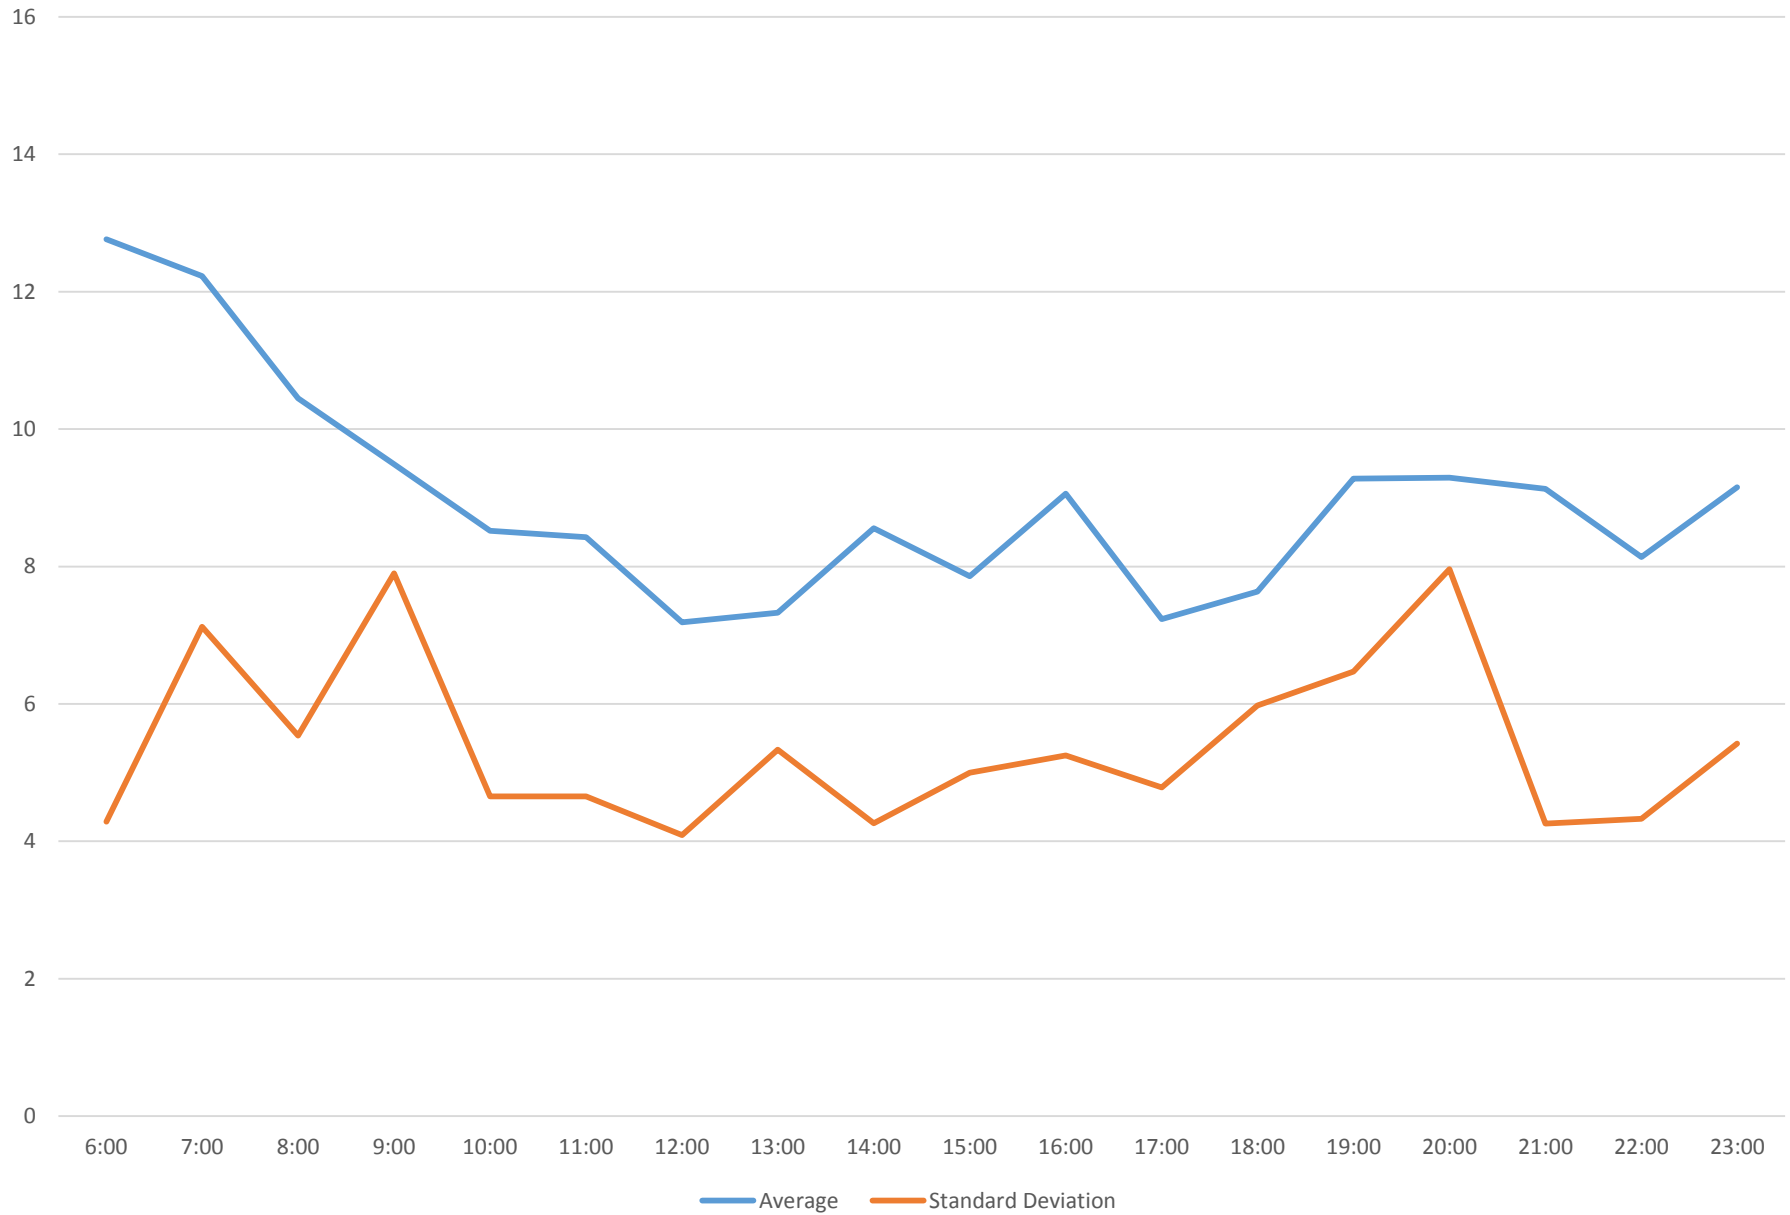

### 510 Spadina Headways at York Eastbound December 2015

510 Spadina Headways at York Eastbound December 2015 Weekday Statistics

510 Spadina Headways at York Eastbound December 2015 Saturday Statistics

510 Spadina Headways at York Eastbound December 2015 Sunday Statistics