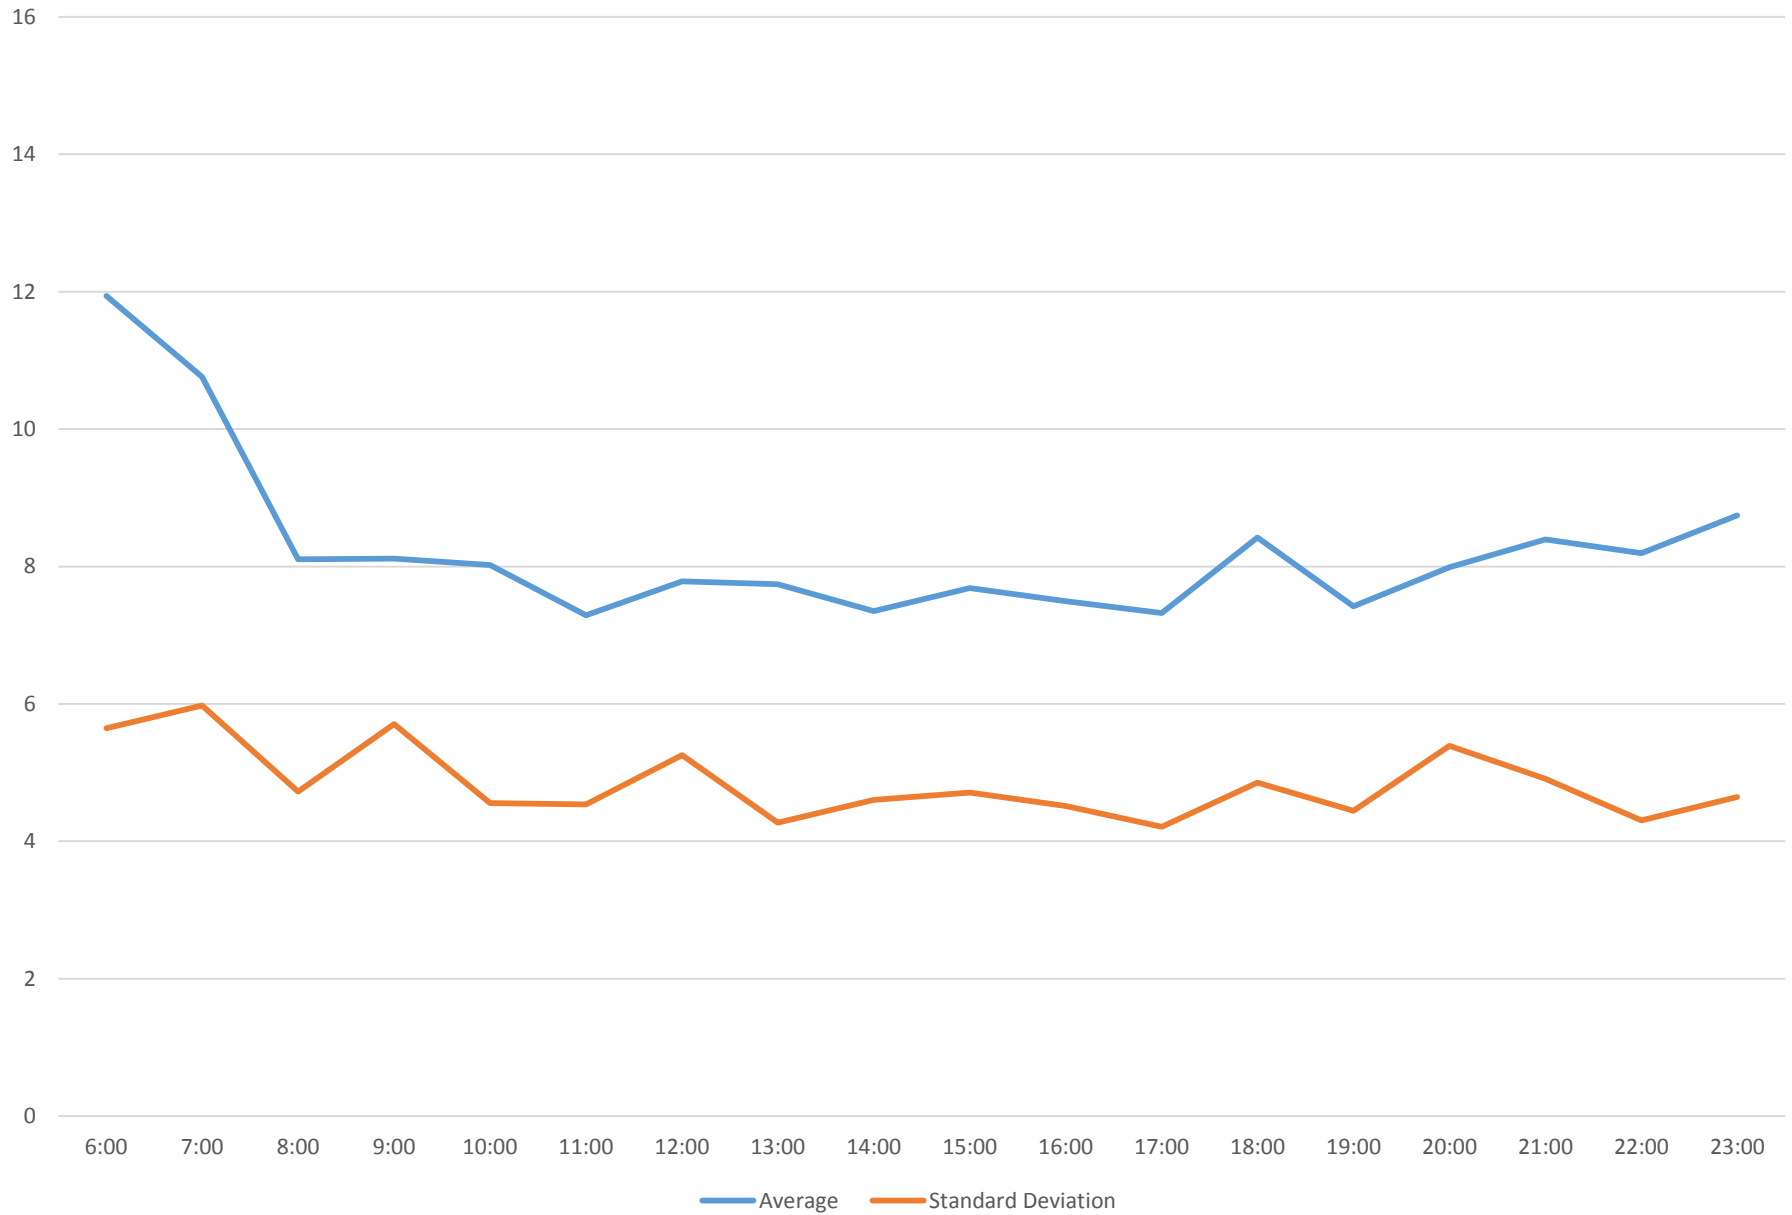

510 Spadina Headways at York Eastbound December 2015 Saturday Statistics

510 Spadina Headways at York Eastbound December 2015 Weekday Statistics