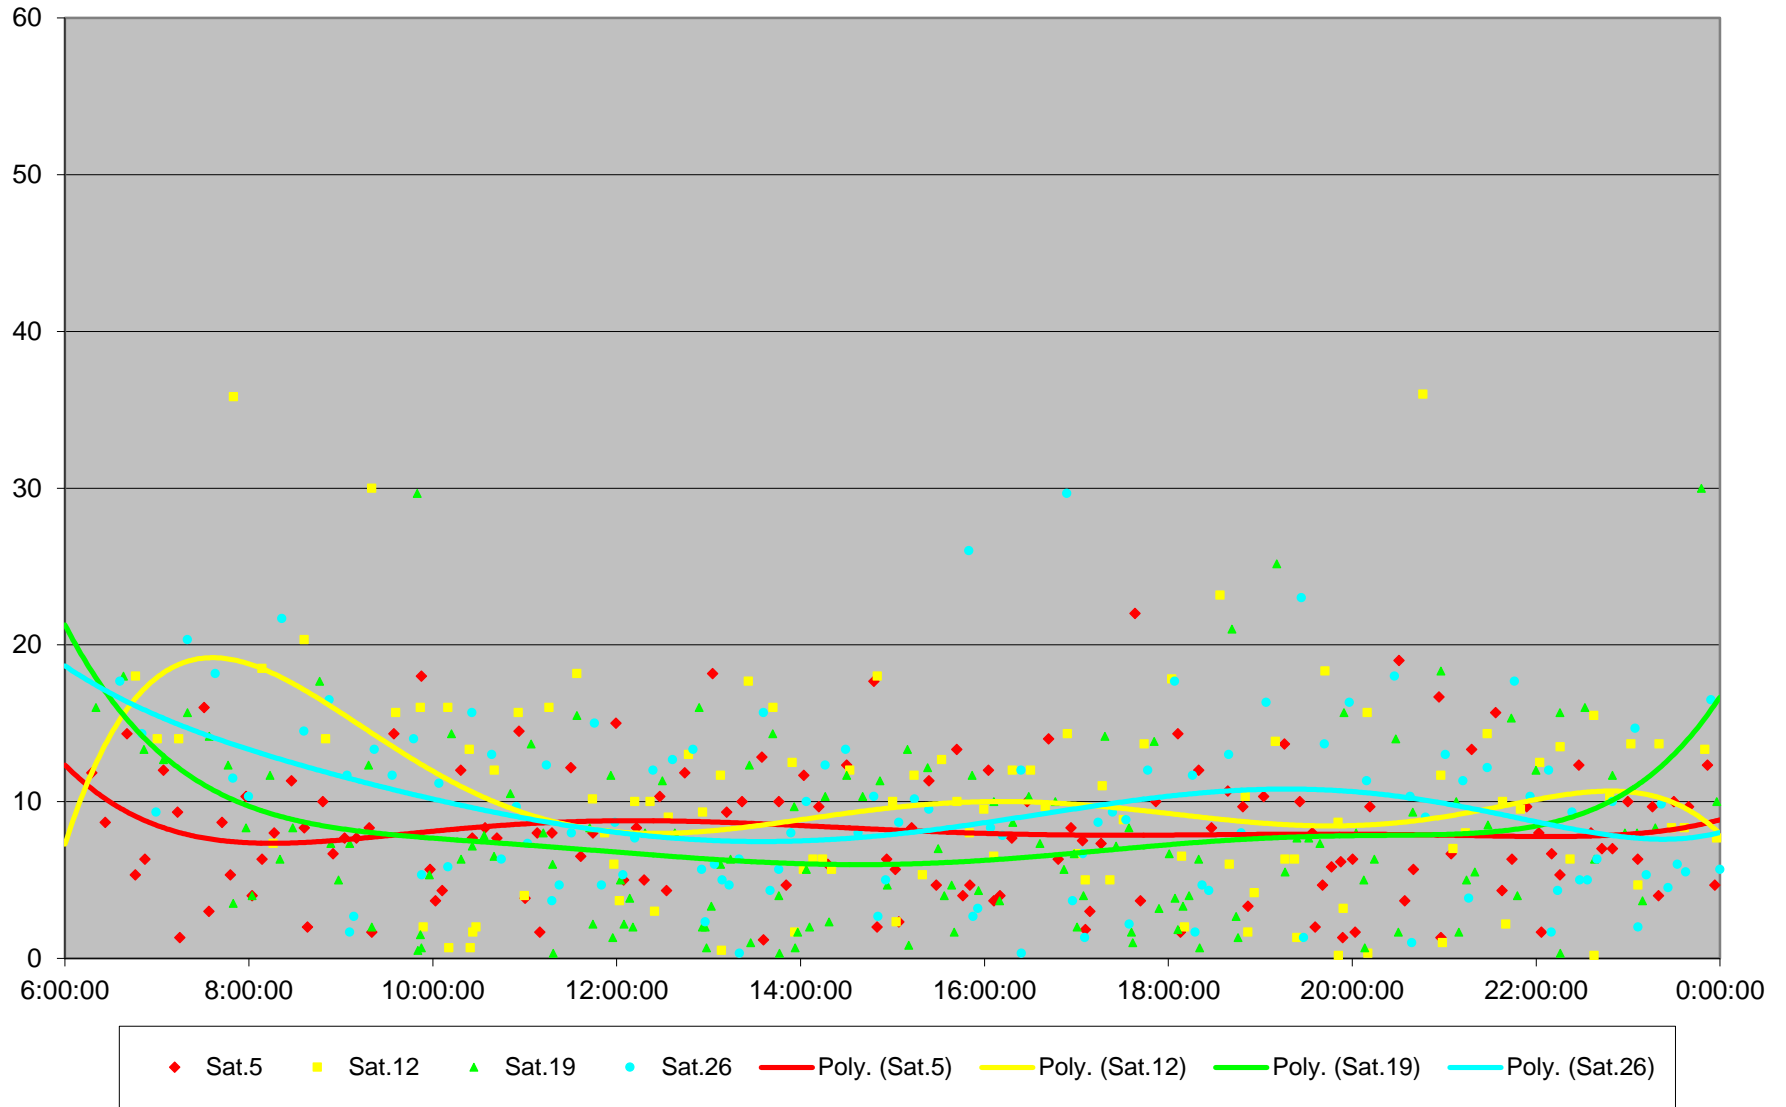

510 Spadina Headways at York Eastbound December 2015