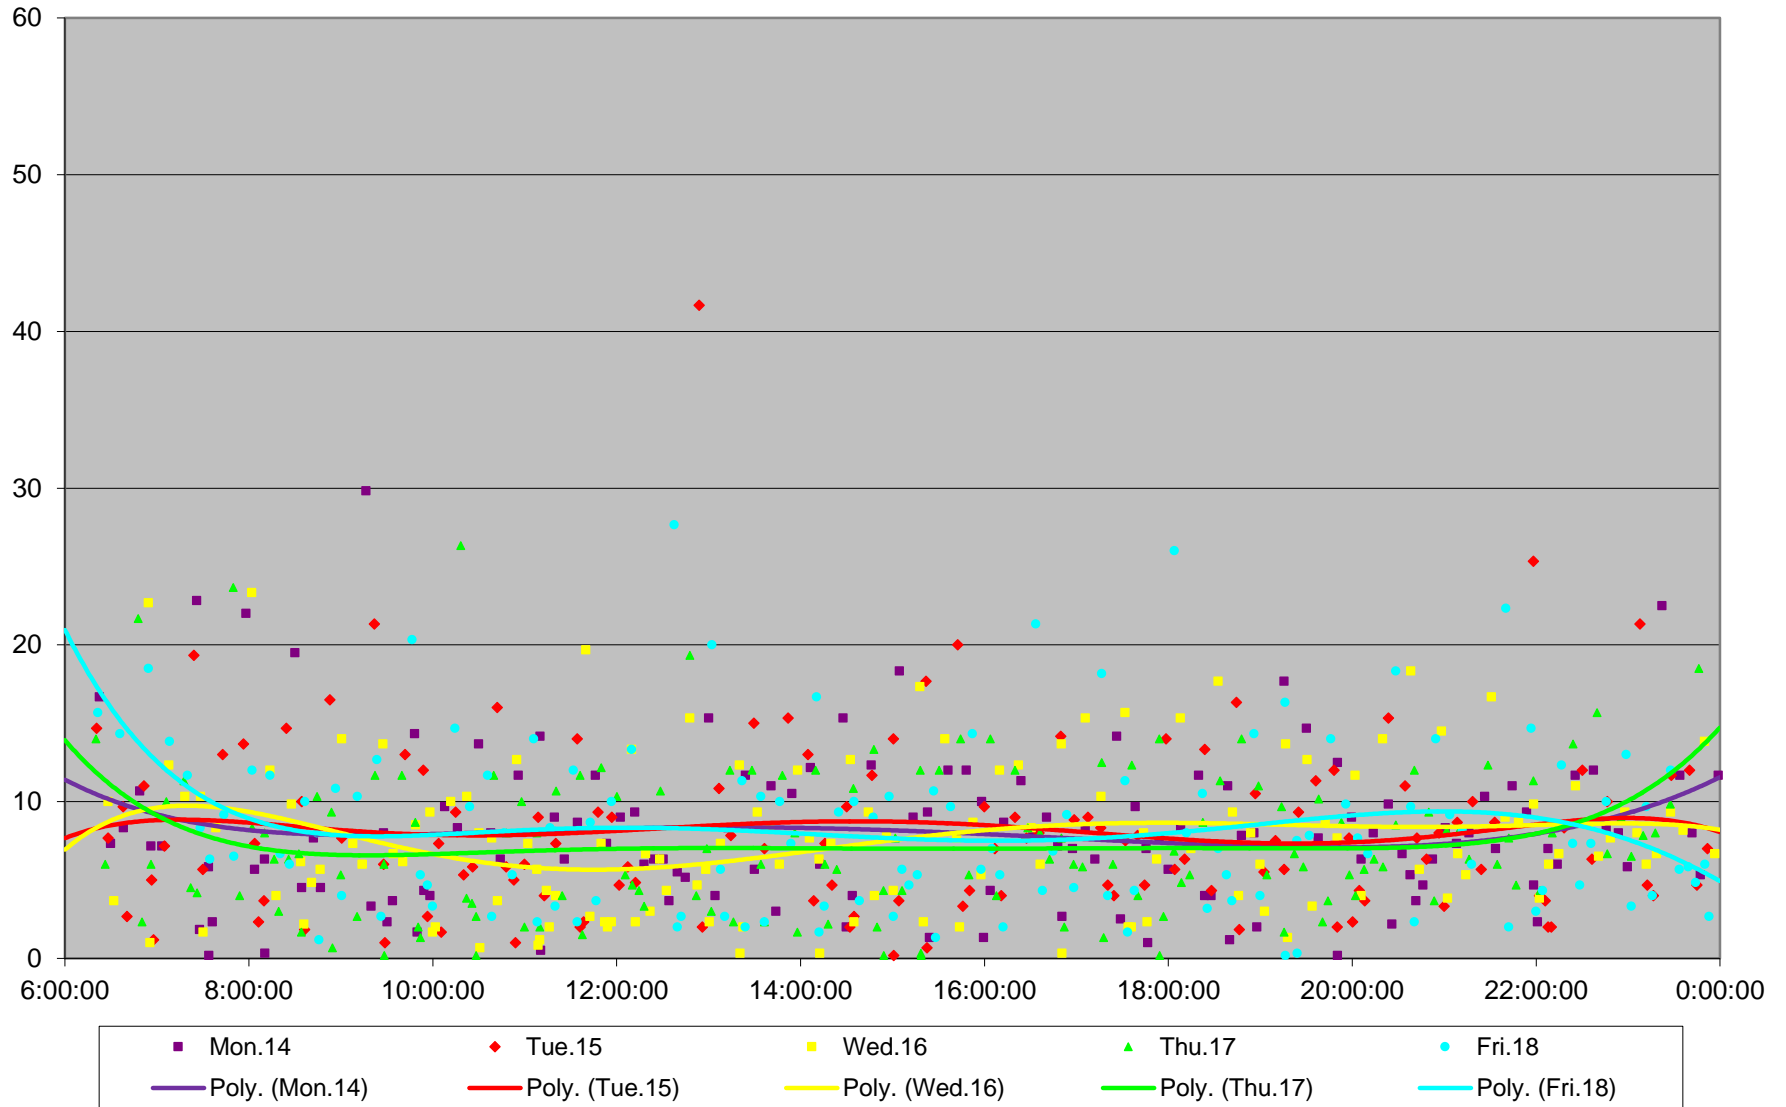

510 Spadina Headways at York Eastbound December 2015