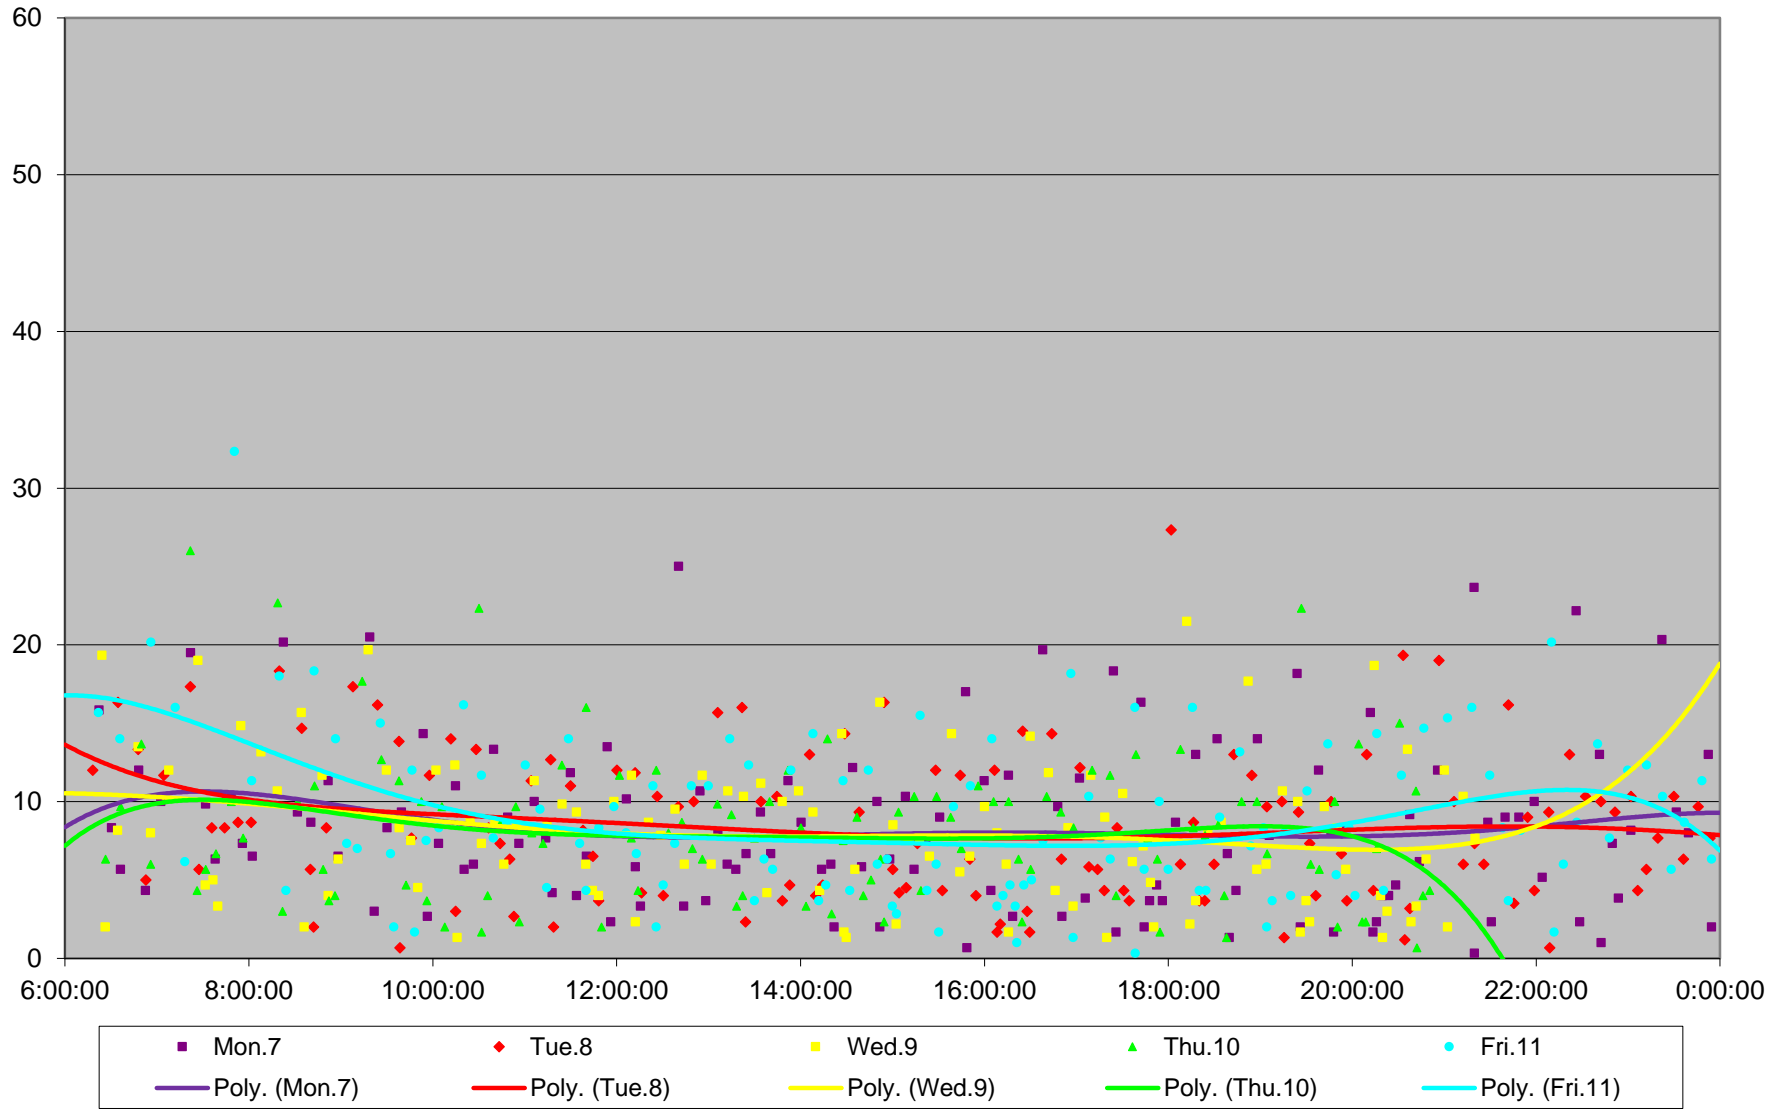

510 Spadina Headways at York Eastbound December 2015