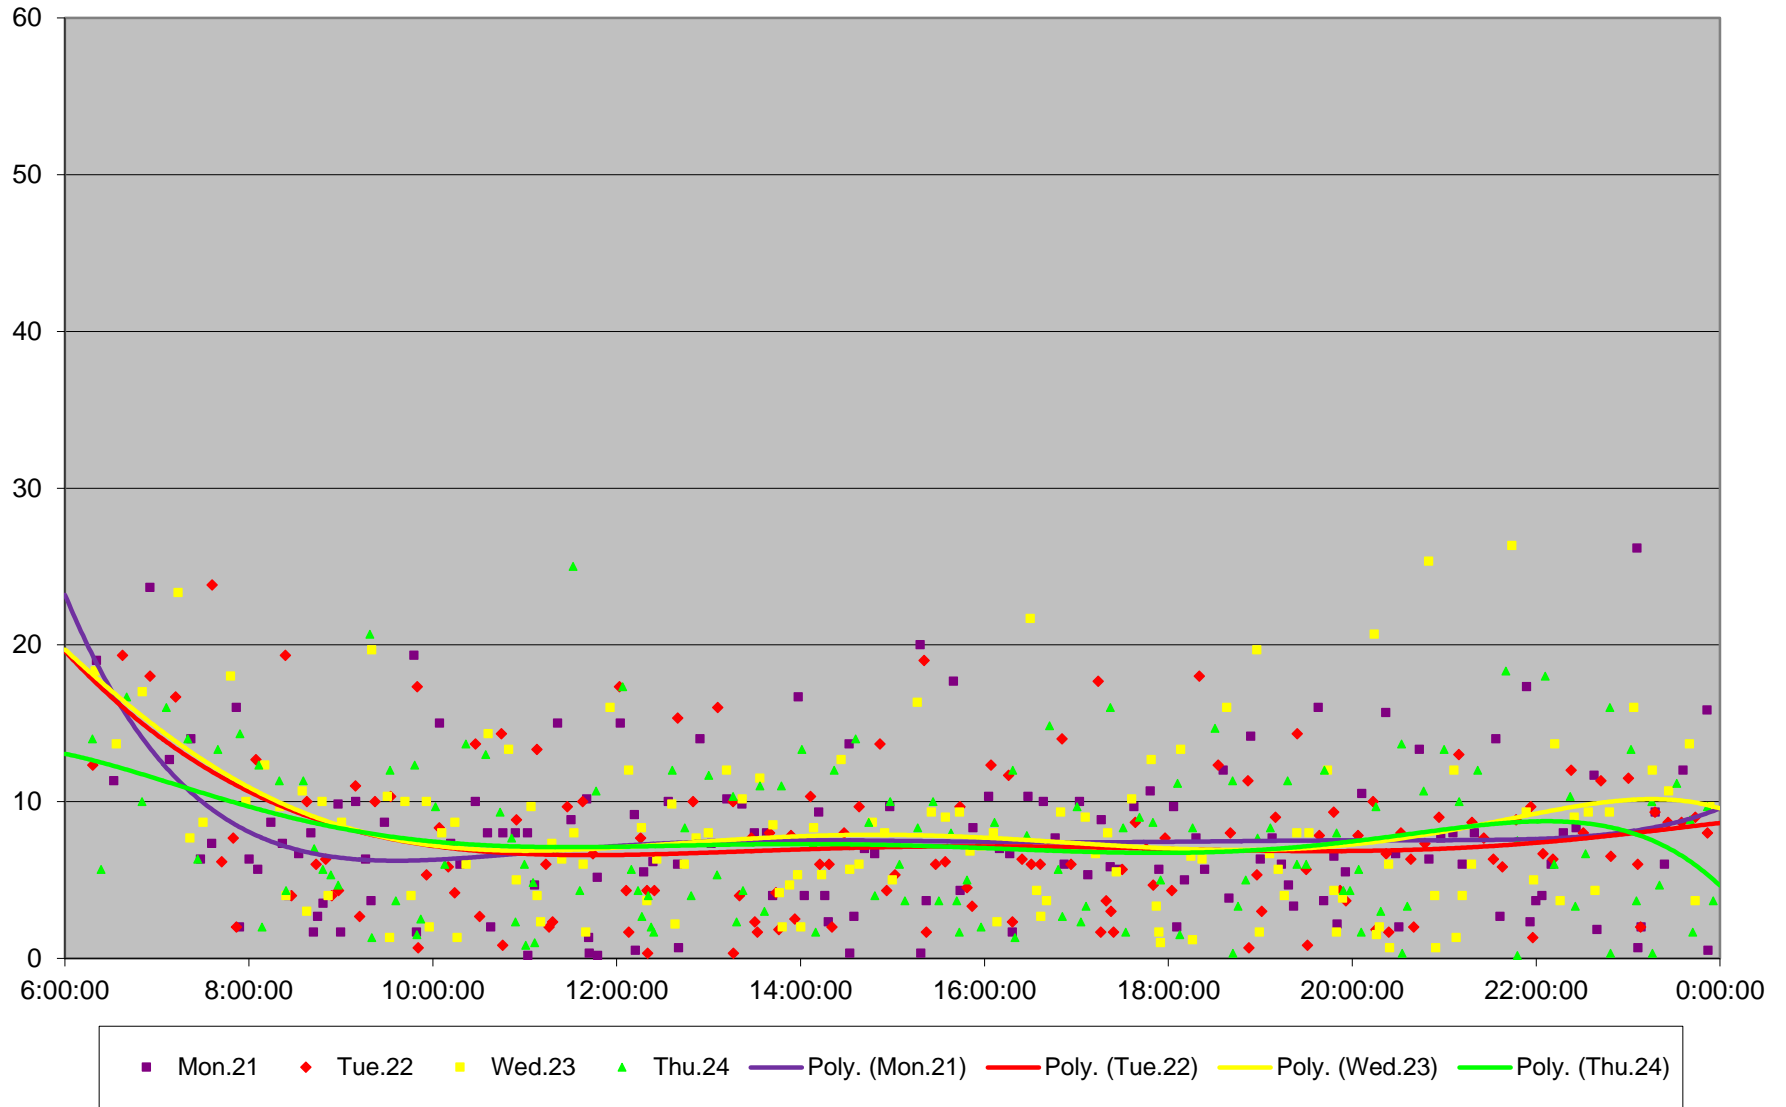

510 Spadina Headways at York Eastbound December 2015