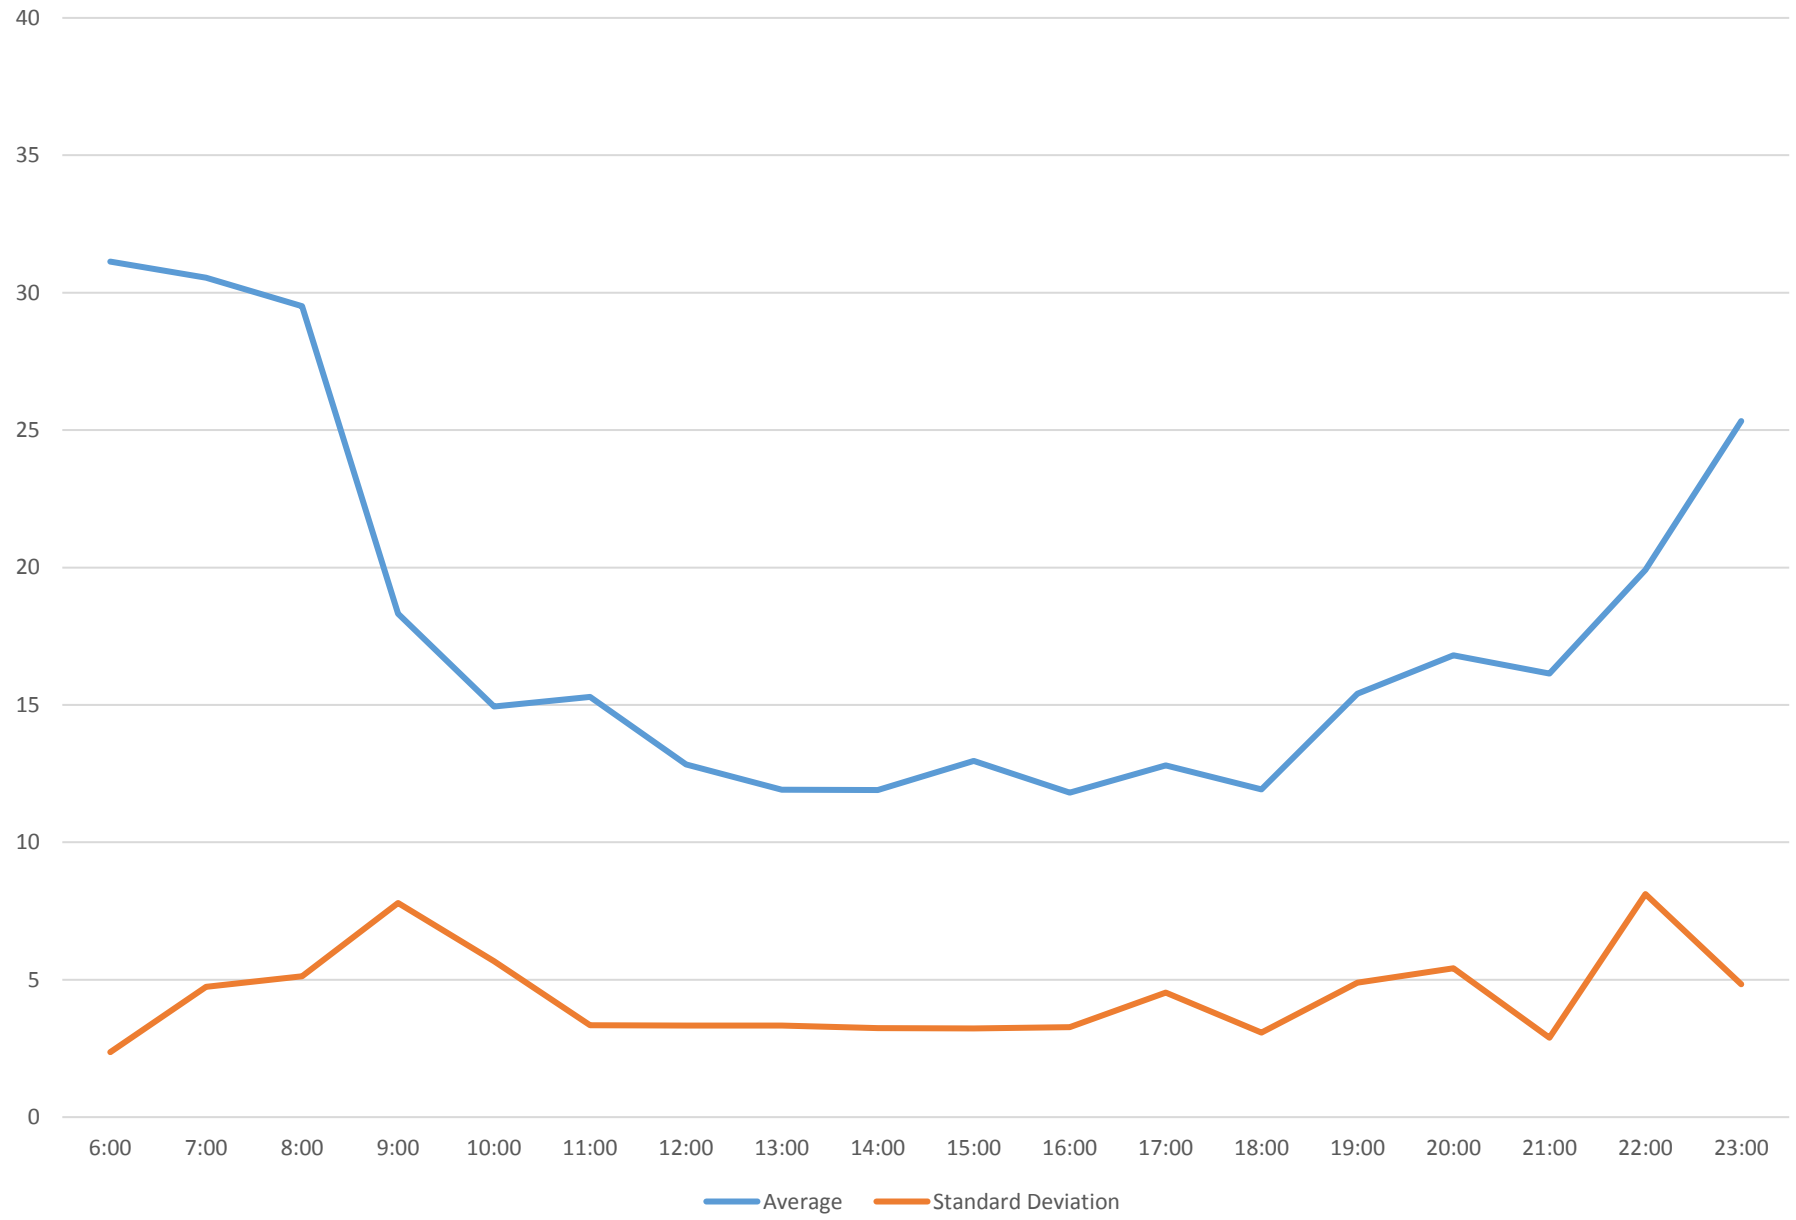

### 6 Bay Headways at Charles Southbound January 2016

6 Bay Headways at Charles Southbound January 2016

### 6 Bay Headways at Charles Southbound January 2016

6 Bay Headways at Charles Southbound January 2016 Weekday Statistics

6 Bay Headways at Charles Southbound January 2016 Saturday Statistics

6 Bay Headways at Charles Southbound January 2016 Sunday Statistics