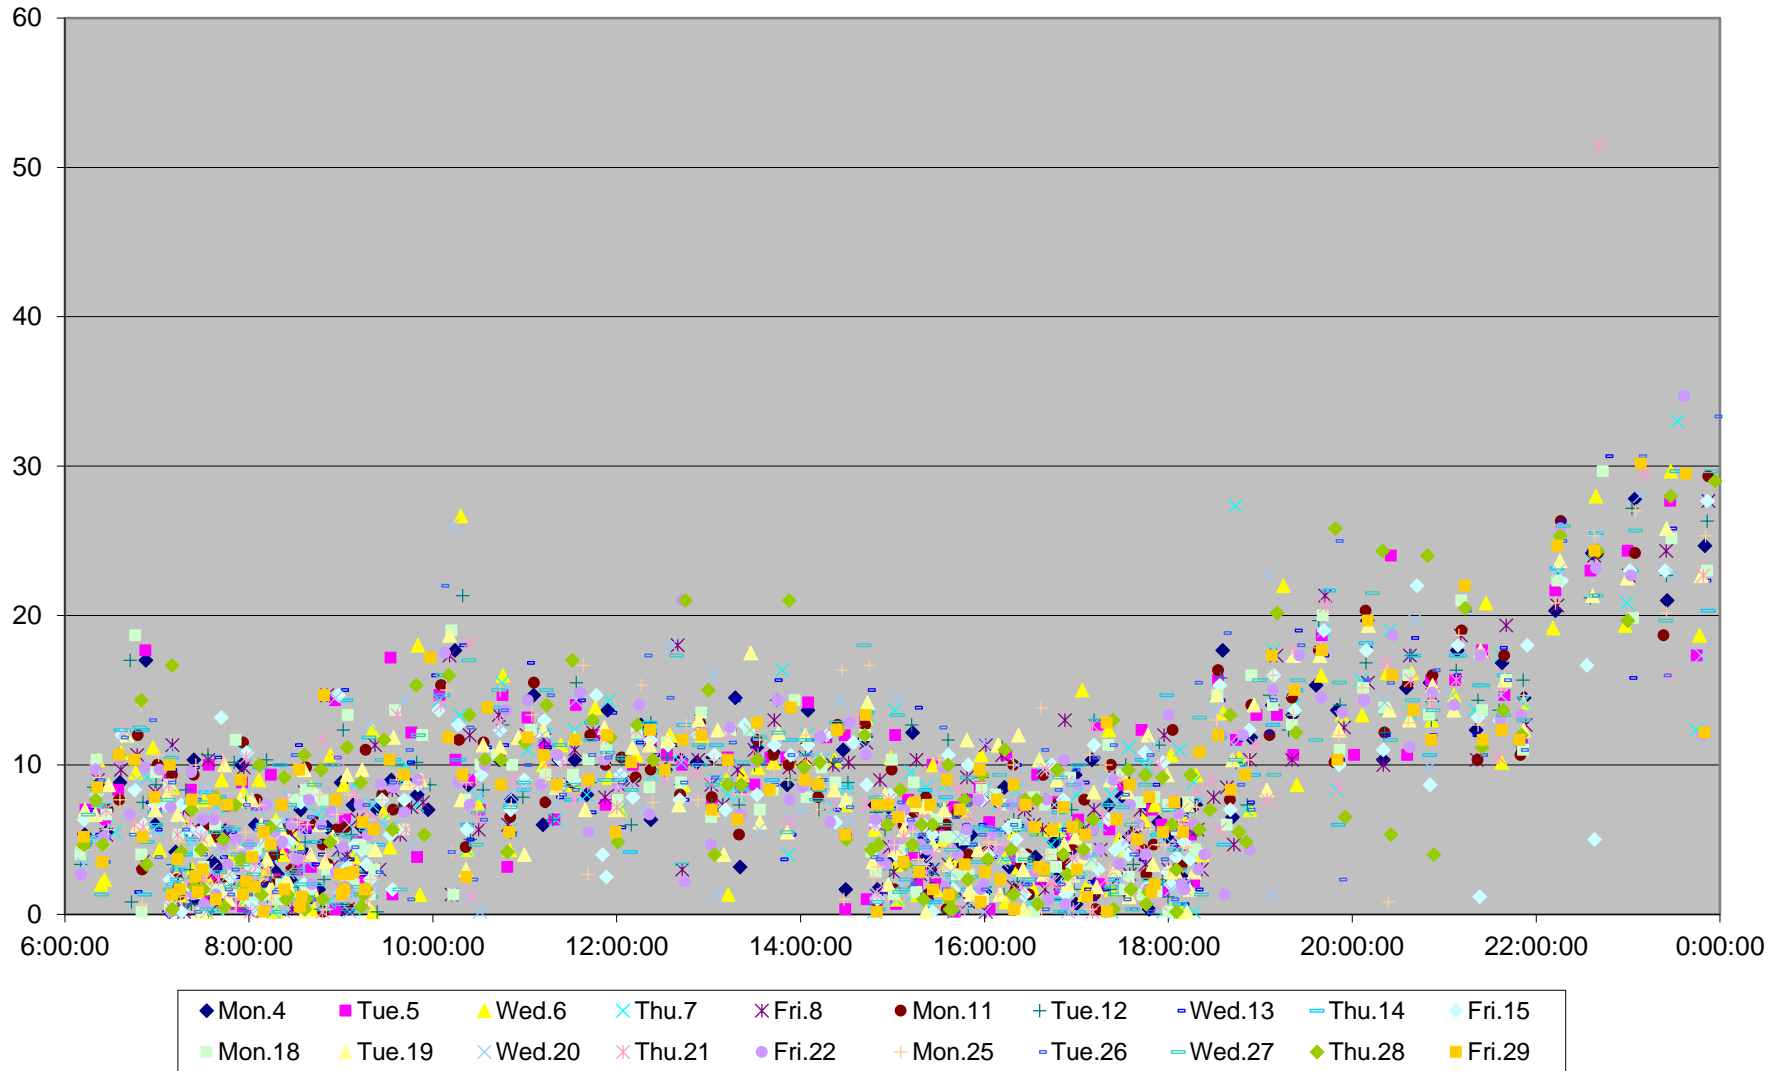

6 Bay Headways at Charles Southbound January 2016

6 Bay Headways at Charles Southbound January 2016