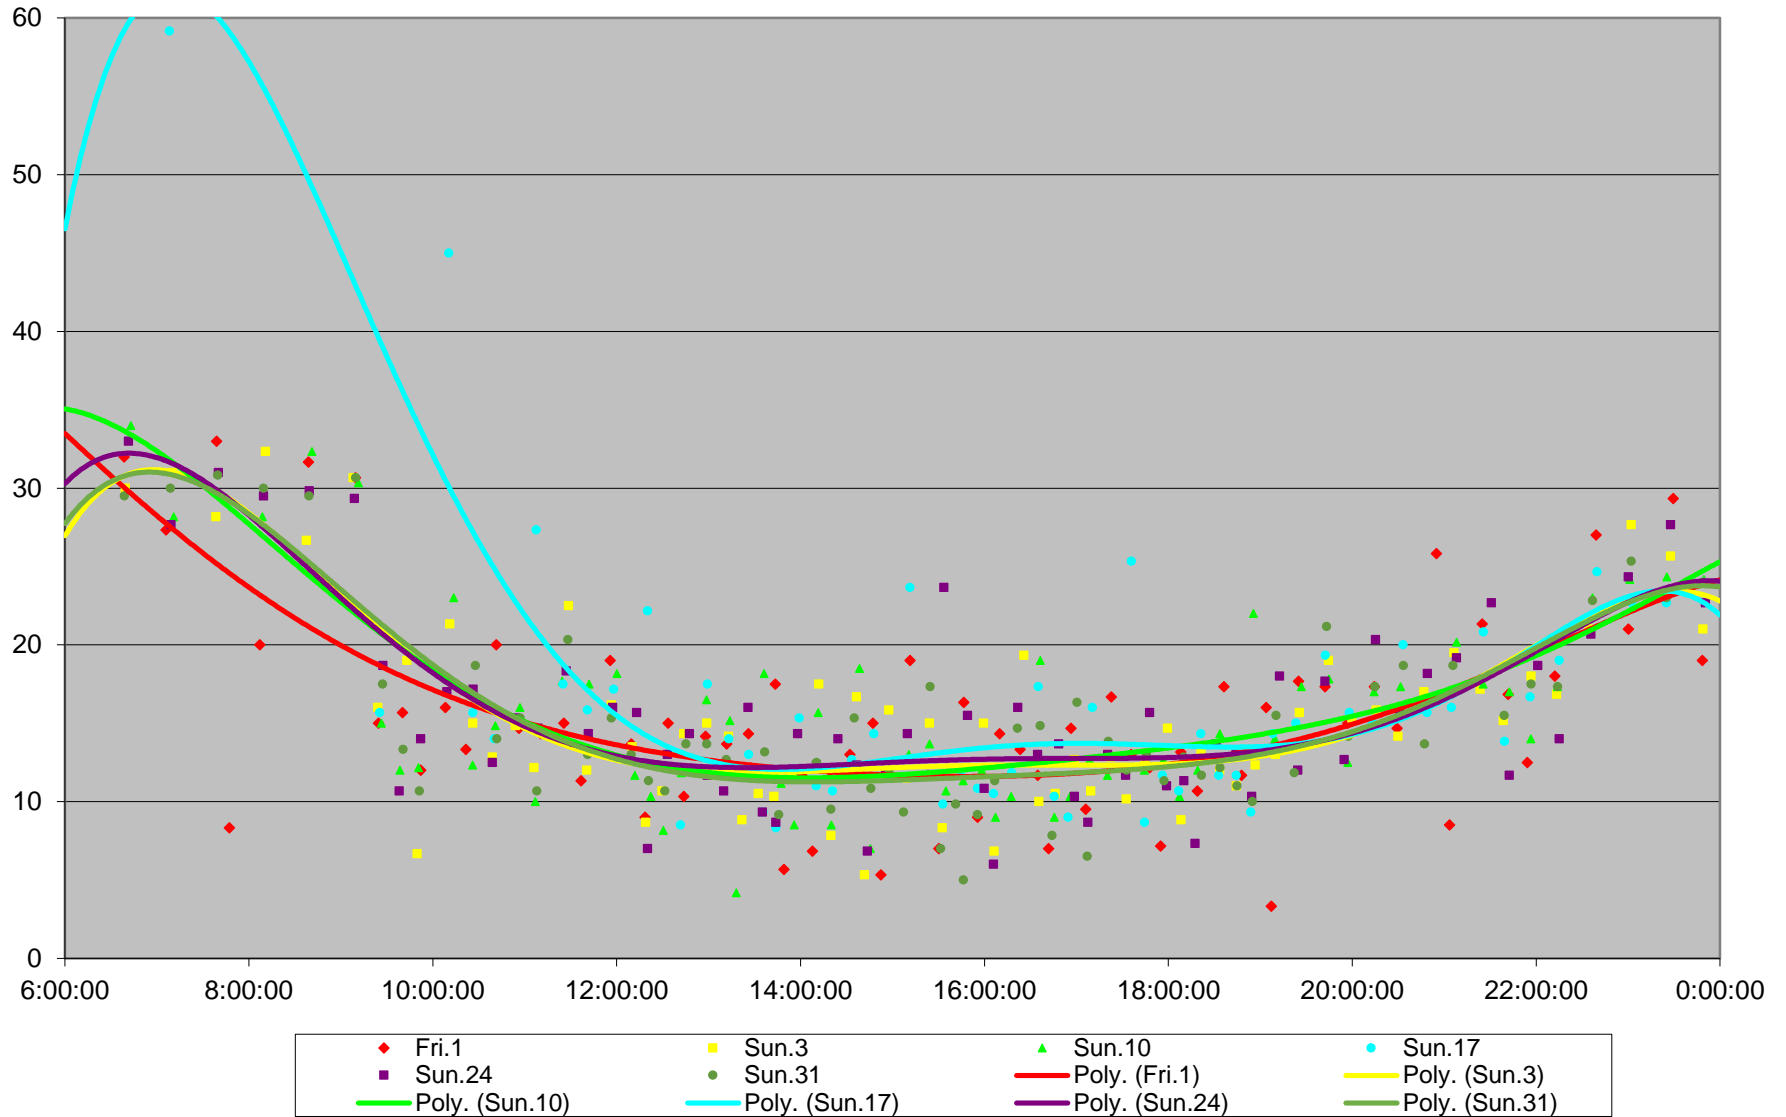

### 6 Bay Headways at Charles Southbound January 2016

### 6 Bay Headways at Charles Southbound January 2016

6 Bay Headways at Charles Southbound January 2016

### 6 Bay Headways at Charles Southbound January 2016

6 Bay Headways at Charles Southbound January 2016 Weekday Statistics

6 Bay Headways at Charles Southbound January 2016 Saturday Statistics

6 Bay Headways at Charles Southbound January 2016 Sunday Statistics