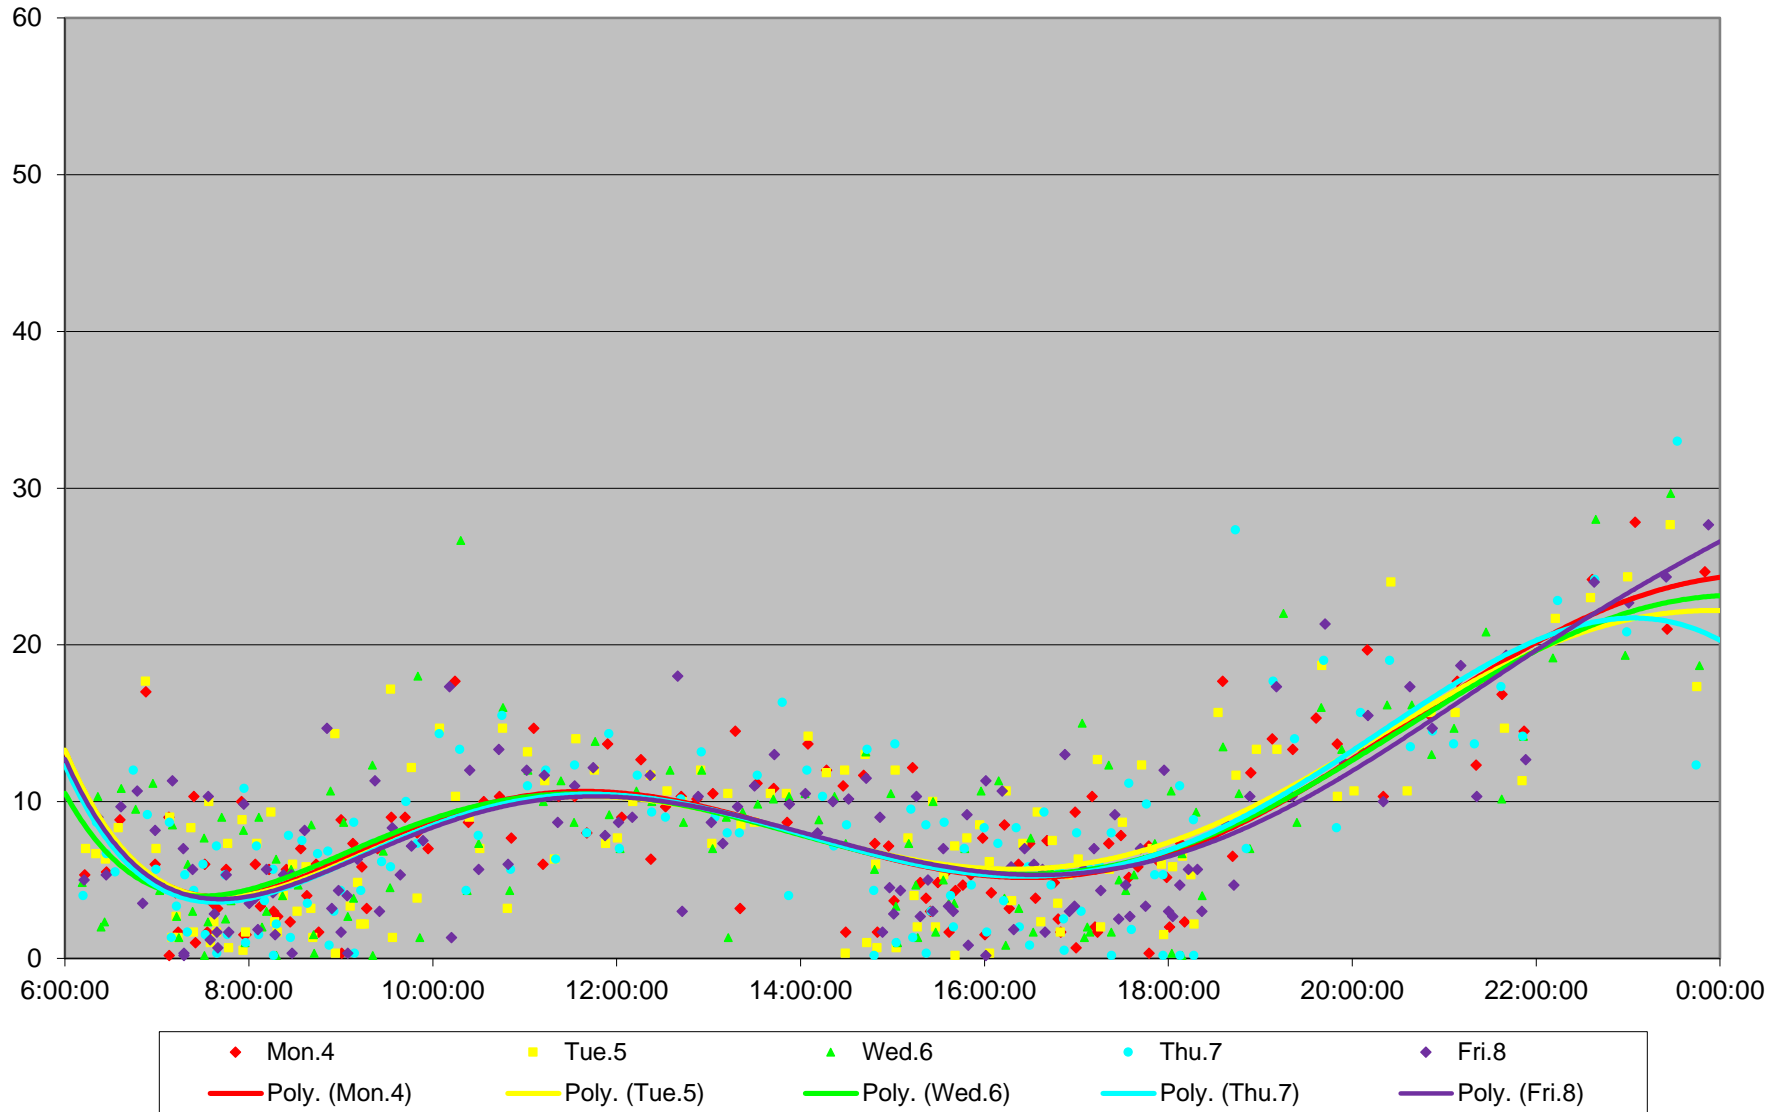

### 6 Bay Headways at Charles Southbound January 2016

### 6 Bay Headways at Charles Southbound January 2016

6 Bay Headways at Charles Southbound January 2016

### 6 Bay Headways at Charles Southbound January 2016

6 Bay Headways at Charles Southbound January 2016 Weekday Statistics

6 Bay Headways at Charles Southbound January 2016 Saturday Statistics

6 Bay Headways at Charles Southbound January 2016 Sunday Statistics