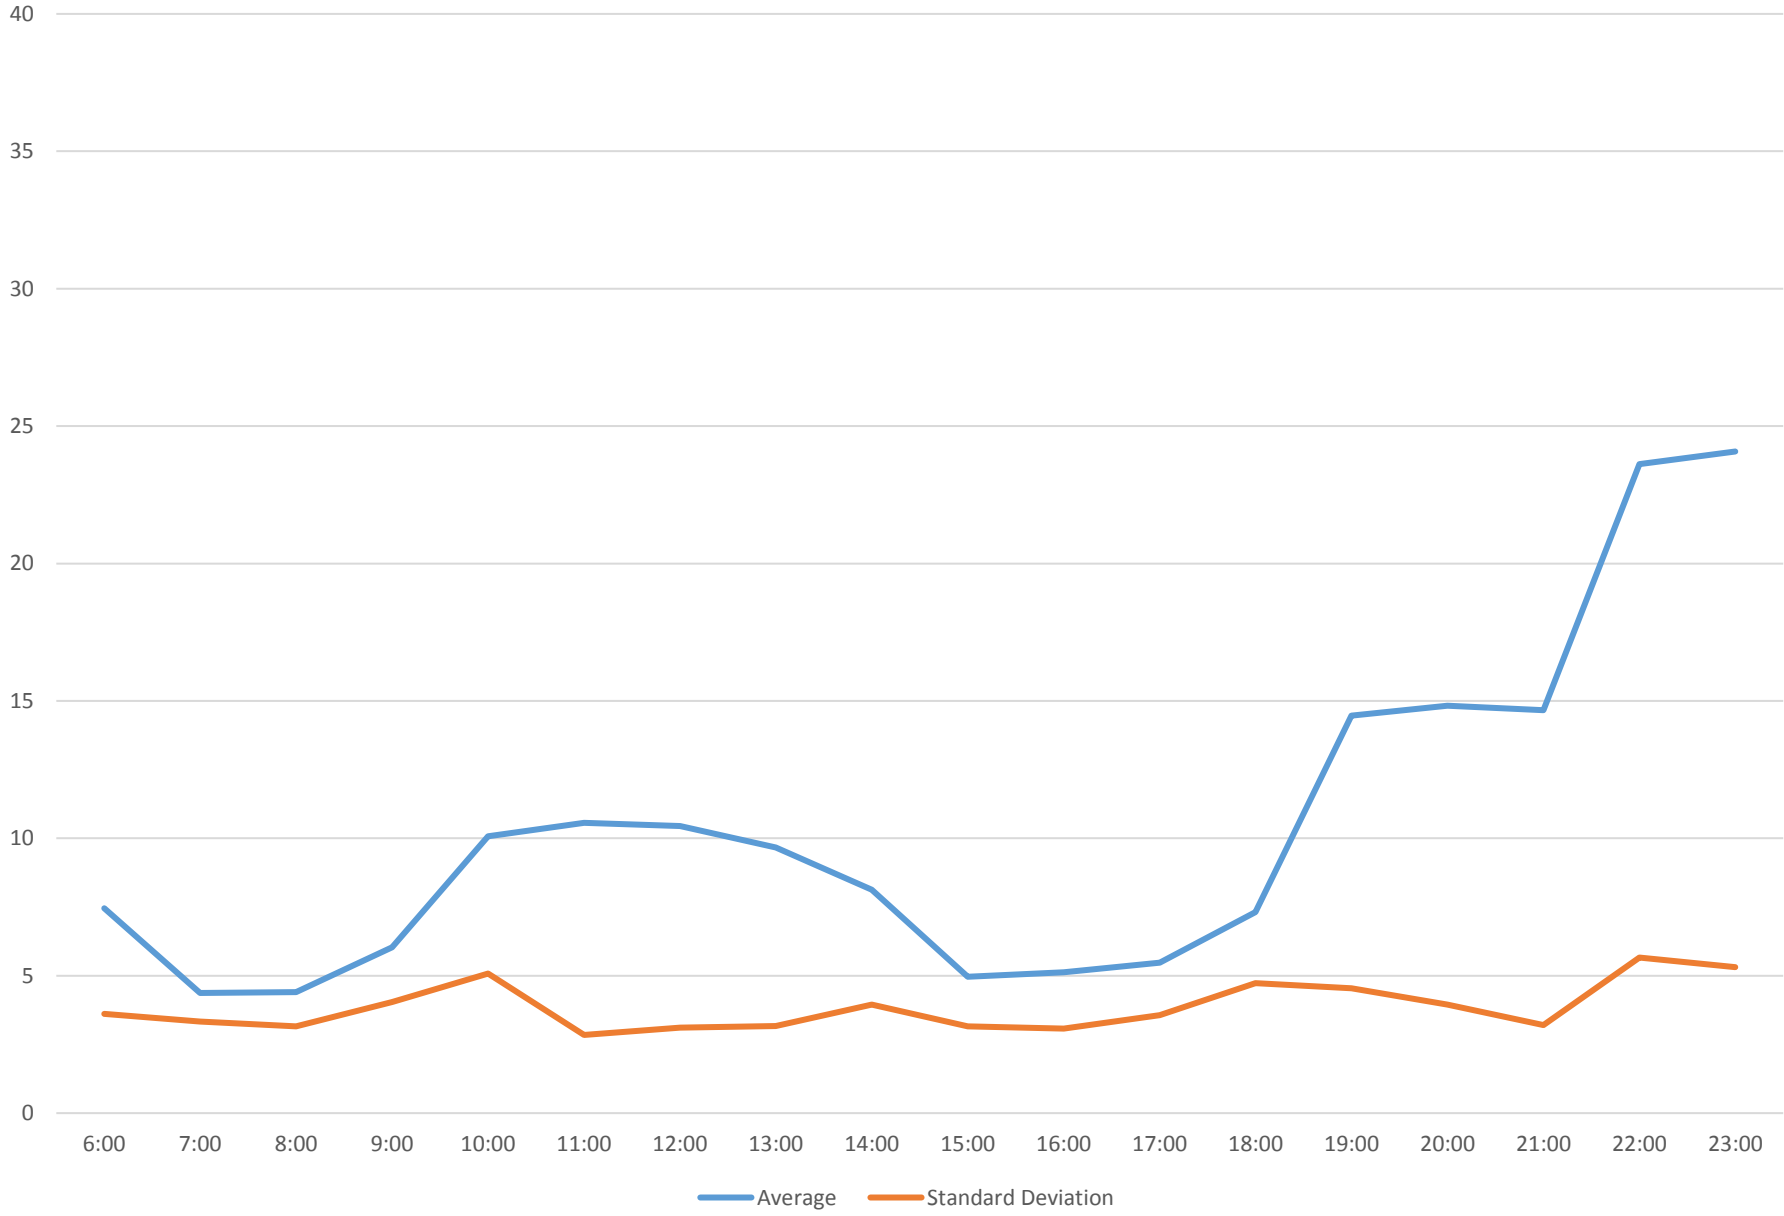

### 6 Bay Headways at Charles Southbound January 2016

### 6 Bay Headways at Charles Southbound January 2016

6 Bay Headways at Charles Southbound January 2016

### 6 Bay Headways at Charles Southbound January 2016

6 Bay Headways at Charles Southbound January 2016 Weekday Statistics

6 Bay Headways at Charles Southbound January 2016 Saturday Statistics

6 Bay Headways at Charles Southbound January 2016 Sunday Statistics