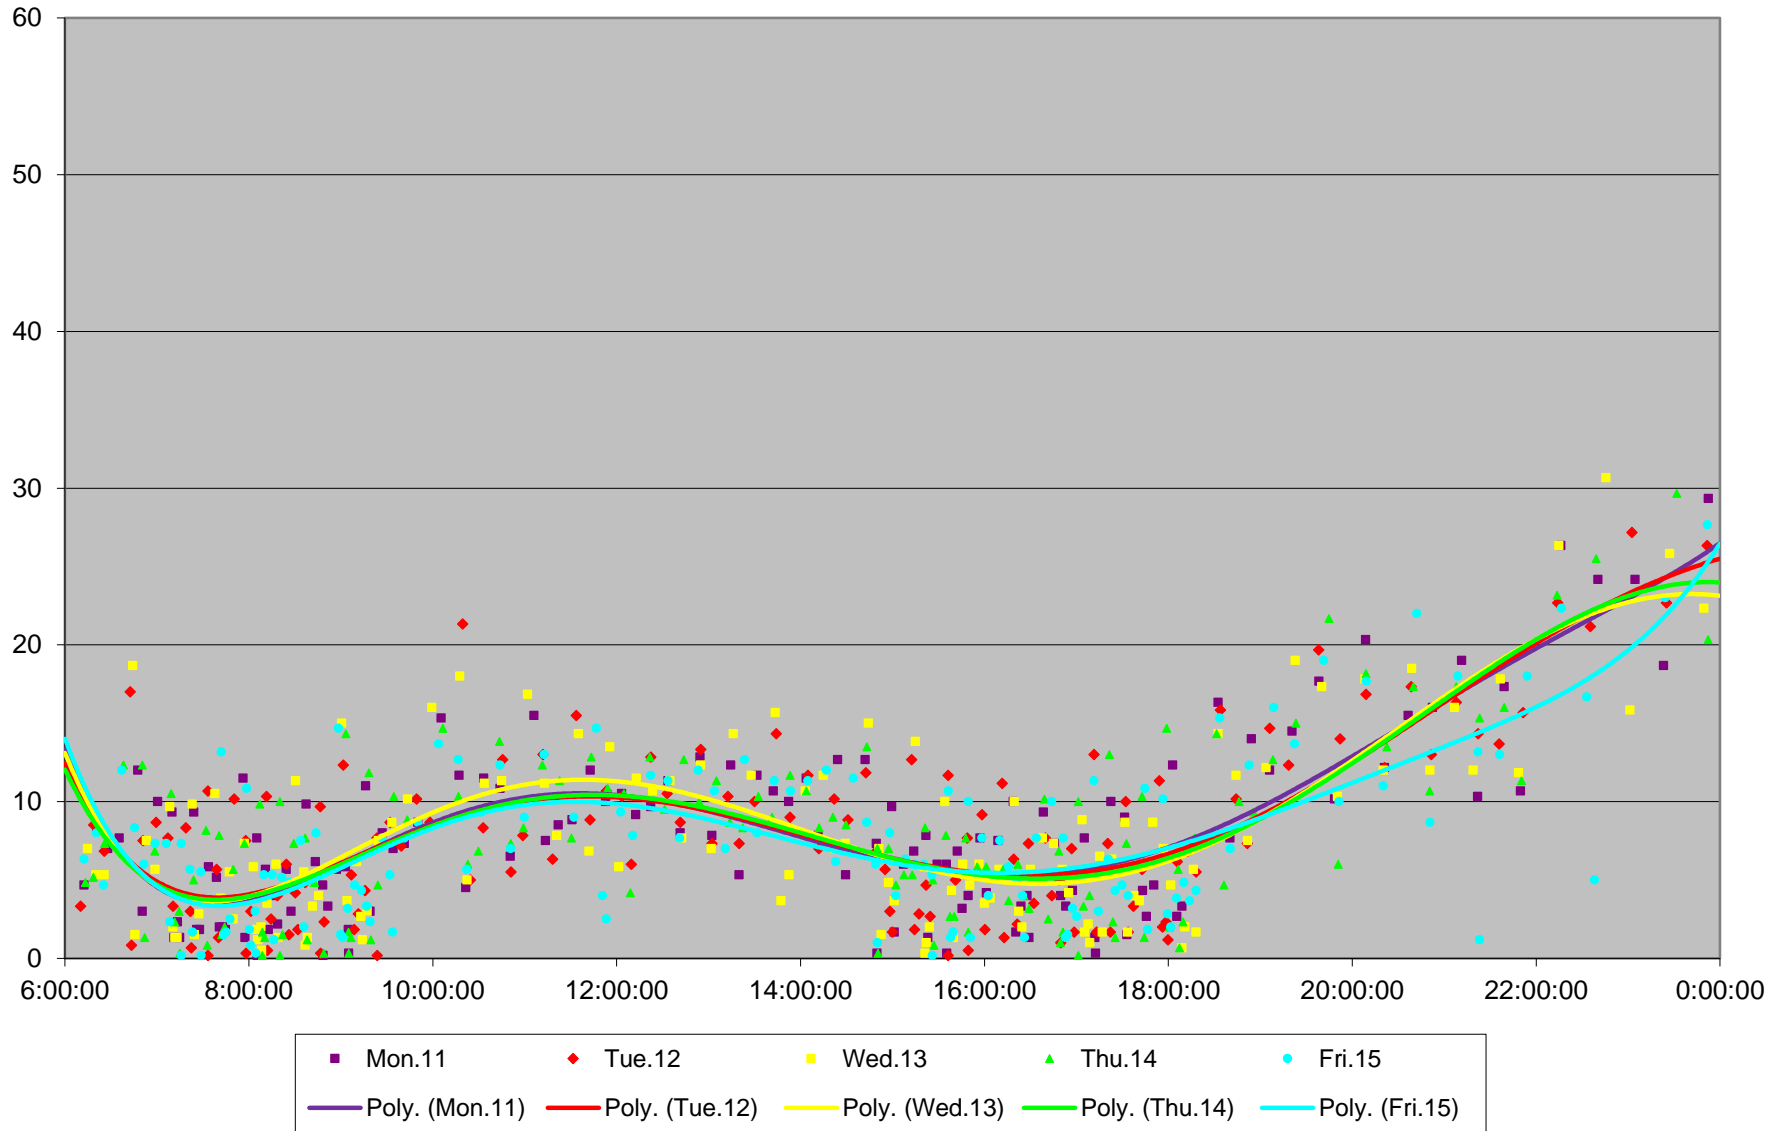

### 6 Bay Headways at Charles Southbound January 2016

### 6 Bay Headways at Charles Southbound January 2016

6 Bay Headways at Charles Southbound January 2016

### 6 Bay Headways at Charles Southbound January 2016

6 Bay Headways at Charles Southbound January 2016 Weekday Statistics

6 Bay Headways at Charles Southbound January 2016 Saturday Statistics

6 Bay Headways at Charles Southbound January 2016 Sunday Statistics