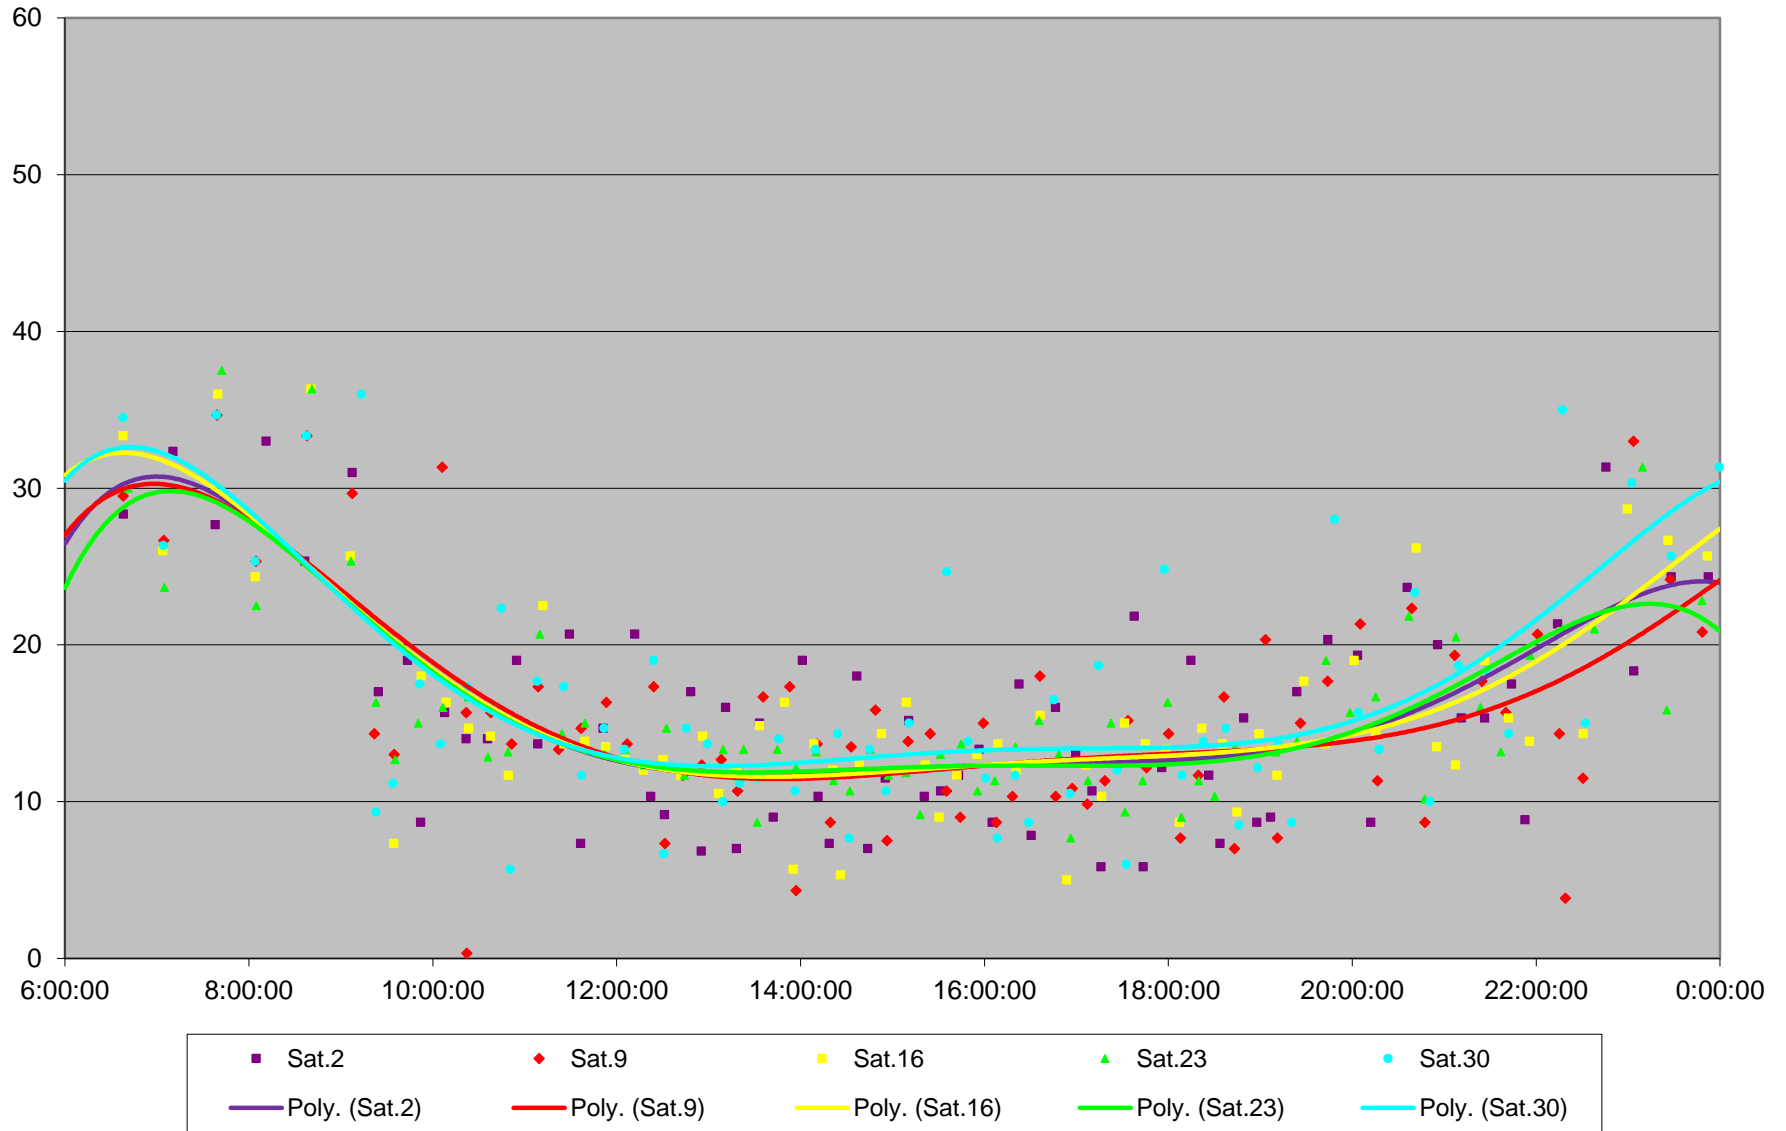

### 6 Bay Headways at Charles Southbound January 2016

### 6 Bay Headways at Charles Southbound January 2016

6 Bay Headways at Charles Southbound January 2016

### 6 Bay Headways at Charles Southbound January 2016

6 Bay Headways at Charles Southbound January 2016 Weekday Statistics

6 Bay Headways at Charles Southbound January 2016 Saturday Statistics

6 Bay Headways at Charles Southbound January 2016 Sunday Statistics