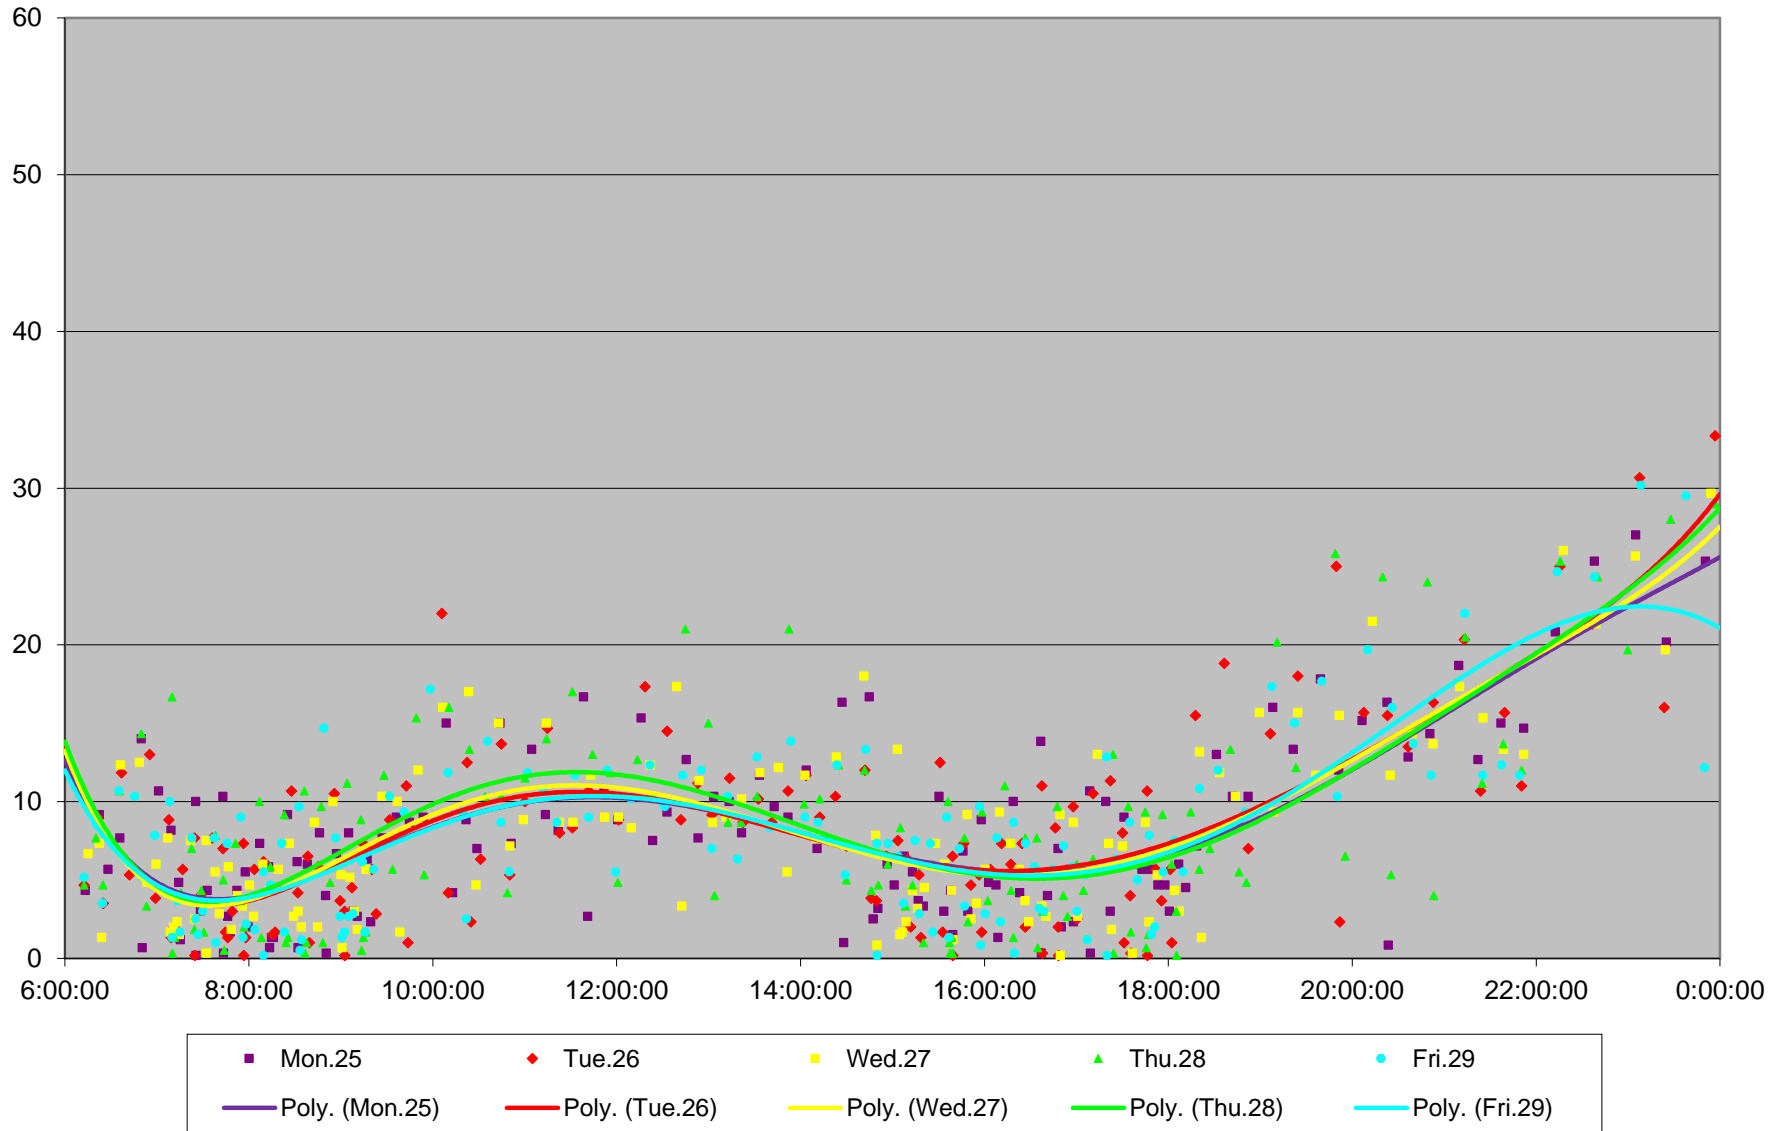

### 6 Bay Headways at Charles Southbound January 2016

### 6 Bay Headways at Charles Southbound January 2016

6 Bay Headways at Charles Southbound January 2016

### 6 Bay Headways at Charles Southbound January 2016

6 Bay Headways at Charles Southbound January 2016 Weekday Statistics

6 Bay Headways at Charles Southbound January 2016 Saturday Statistics

6 Bay Headways at Charles Southbound January 2016 Sunday Statistics