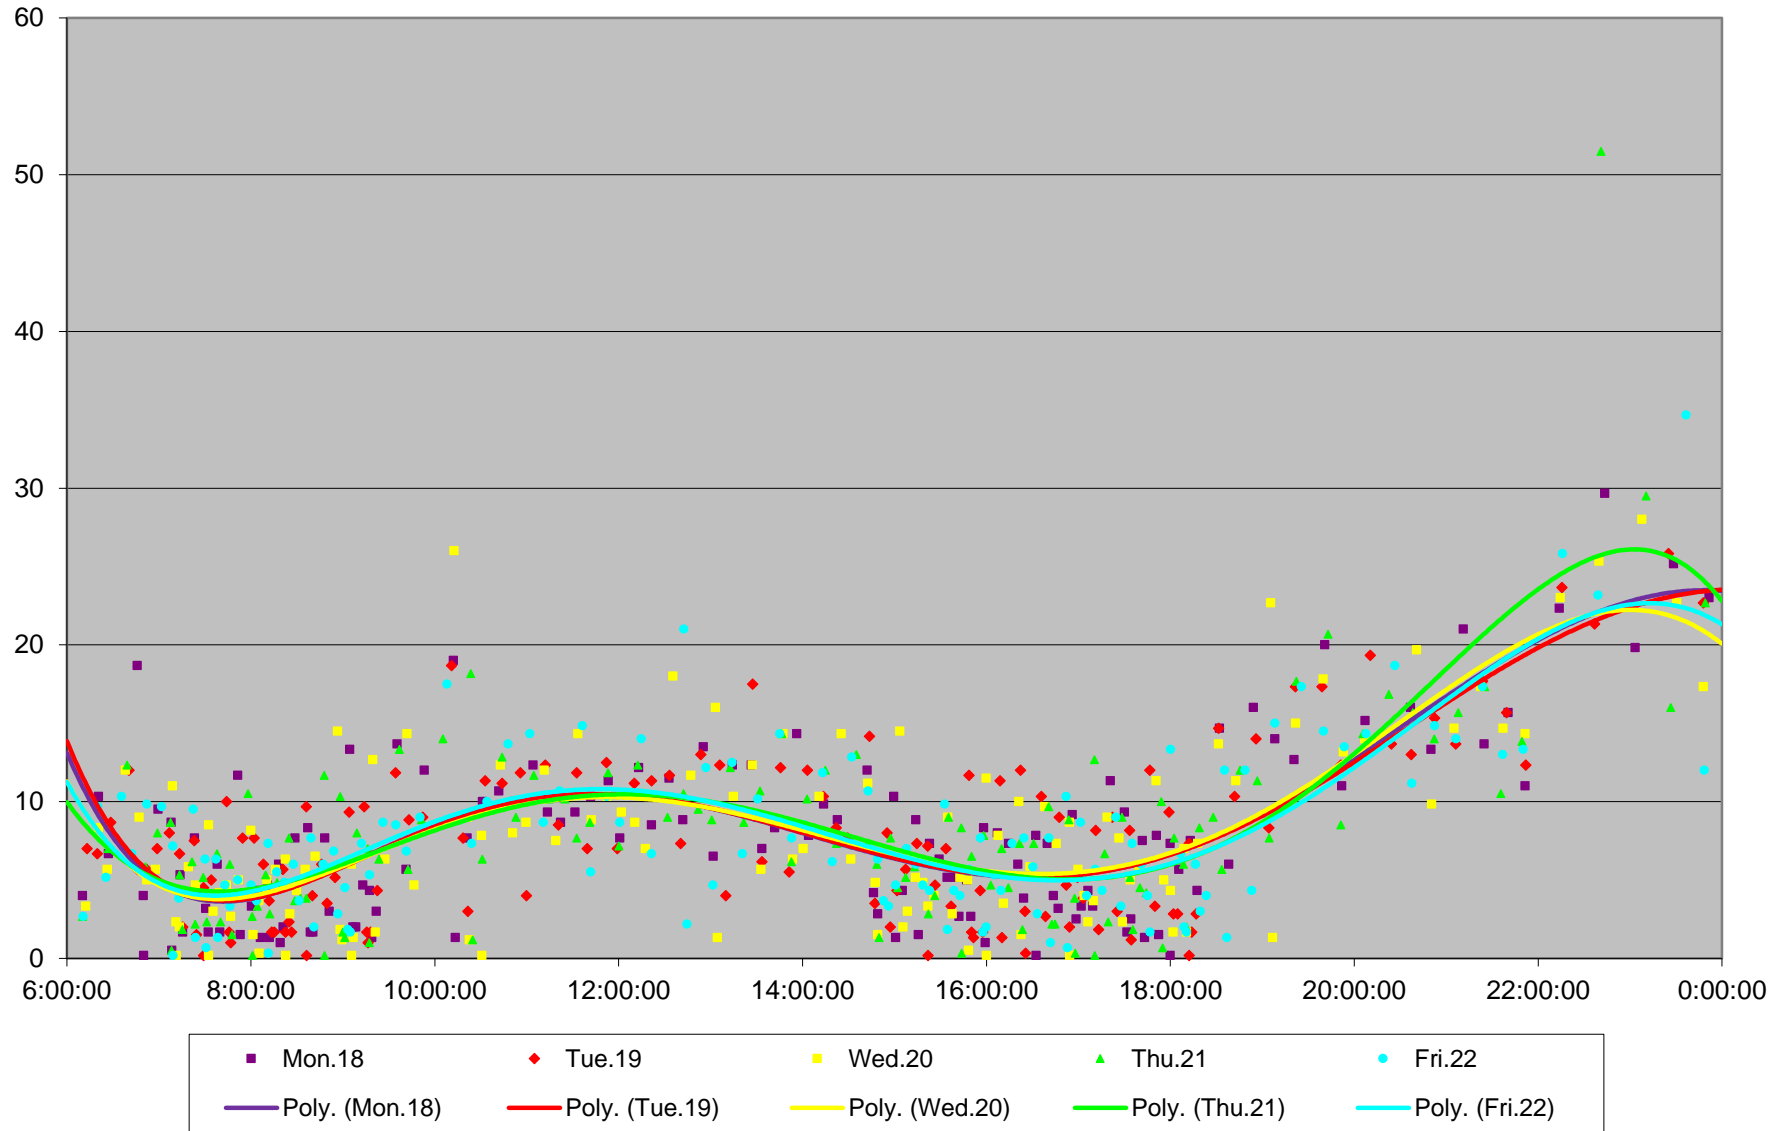

6 Bay Headways at Charles Southbound January 2016