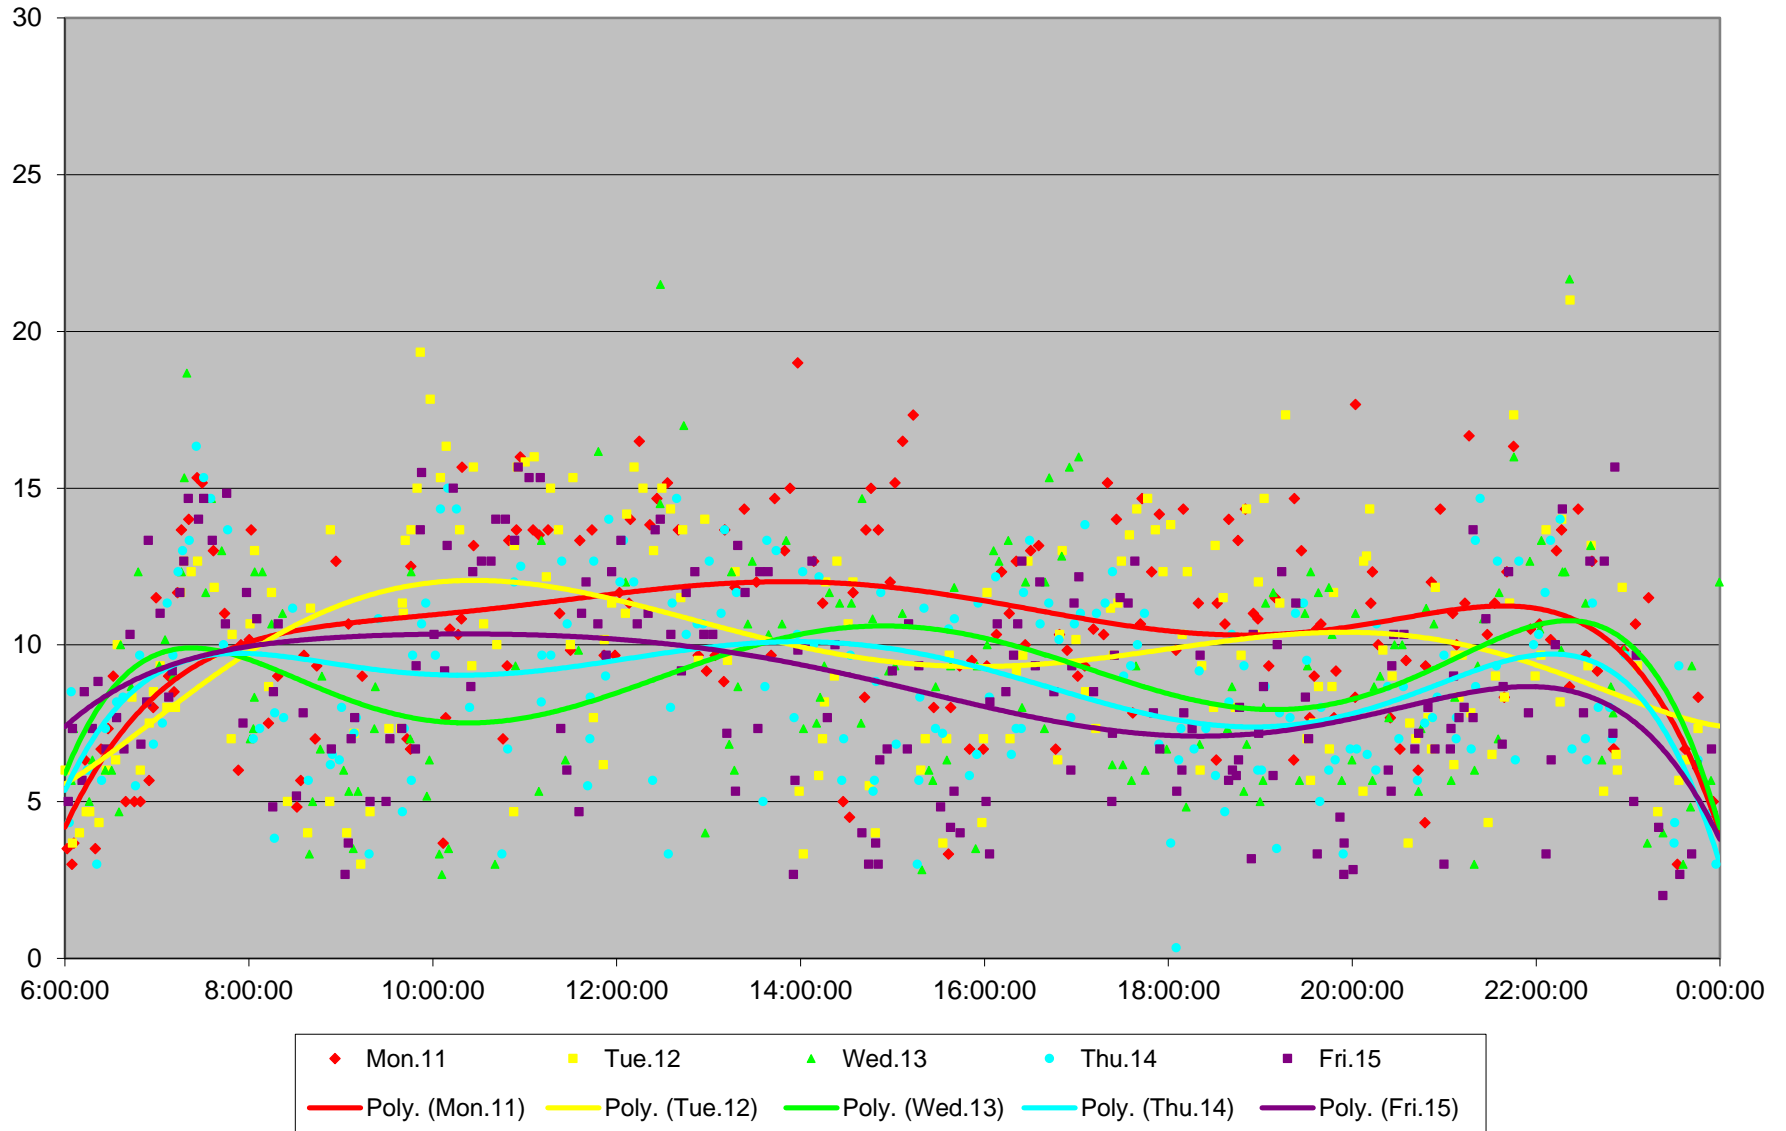

501 Queen Terminal Round Trip From Silver Birch Ave. To Silver Birch Ave. January 2016

501 Queen Terminal Round Trip From Silver Birch Ave. To Silver Birch Ave. January 2016

501 Queen Terminal Round Trip From Silver Birch Ave. To Silver Birch Ave. January 2016

501 Queen Terminal Round Trip From Silver Birch Ave. To Silver Birch Ave. January 2016