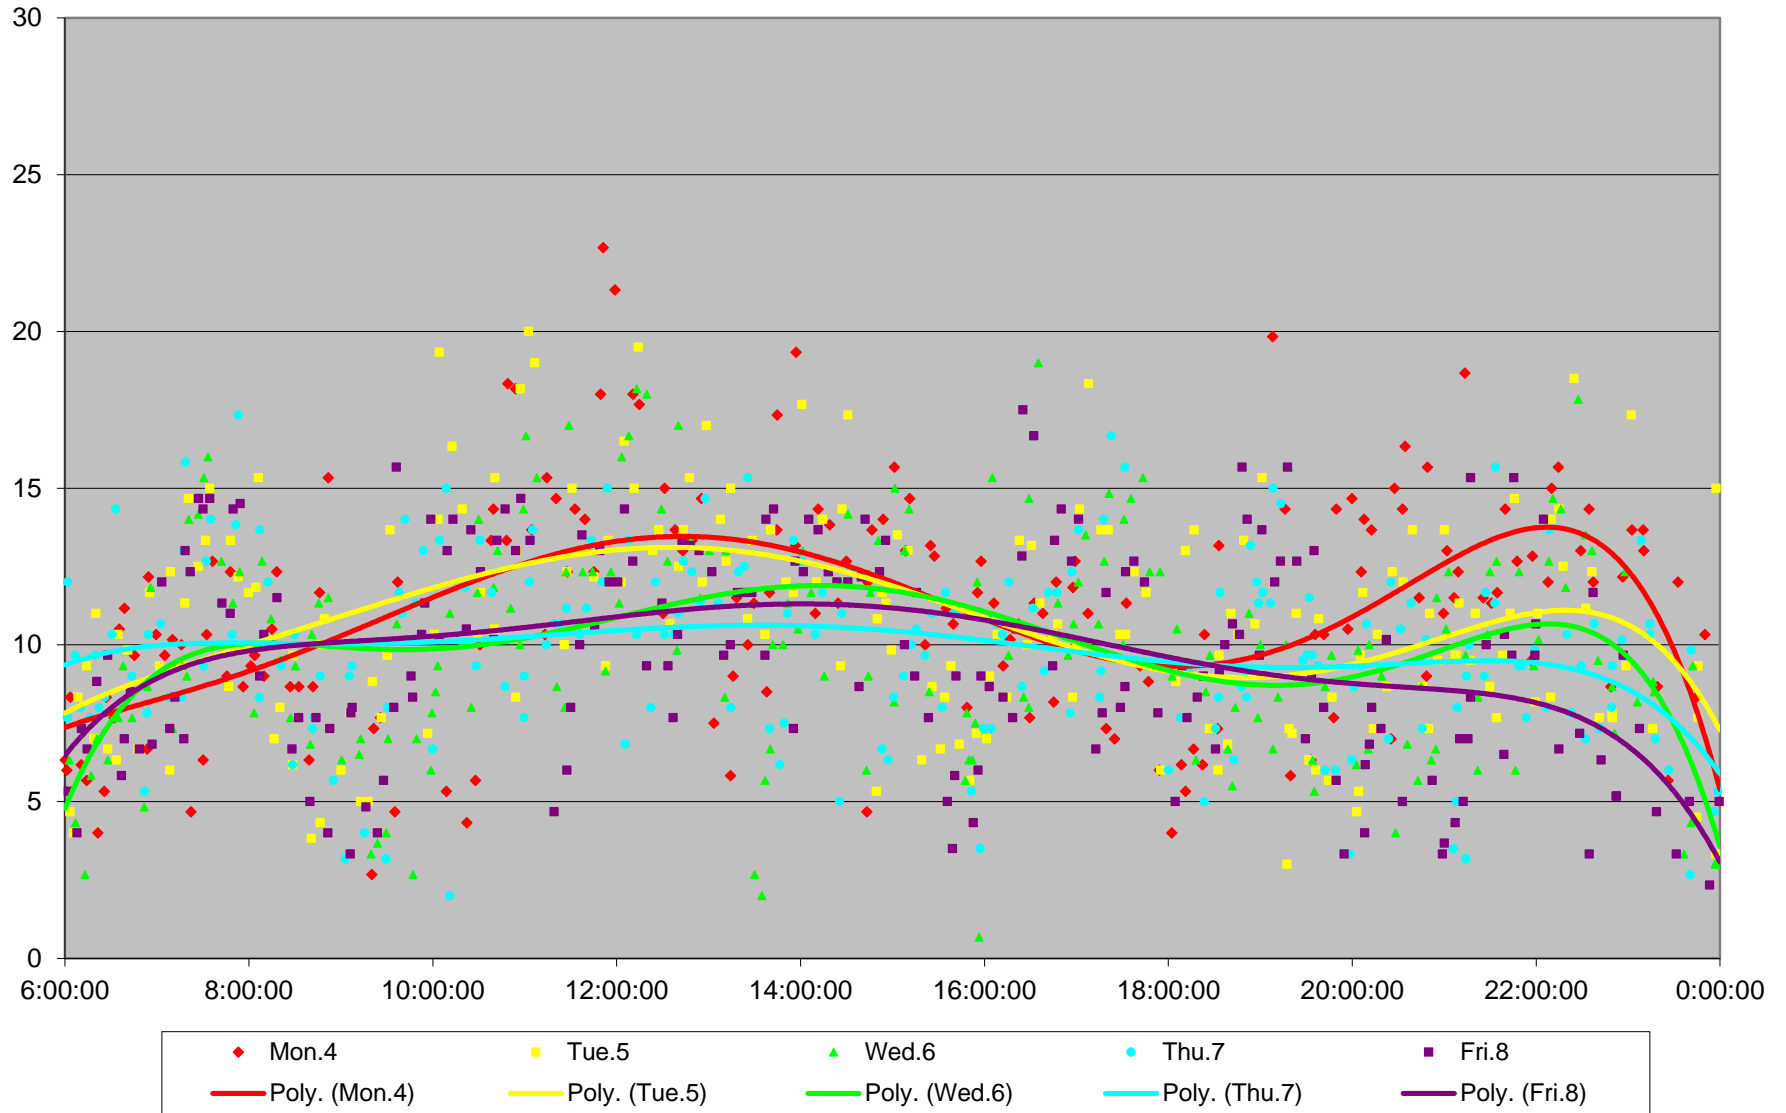

501 Queen Terminal Round Trip From Silver Birch Ave. To Silver Birch Ave. January 2016

501 Queen Terminal Round Trip From Silver Birch Ave. To Silver Birch Ave. January 2016

501 Queen Terminal Round Trip From Silver Birch Ave. To Silver Birch Ave. January 2016

501 Queen Terminal Round Trip From Silver Birch Ave. To Silver Birch Ave. January 2016