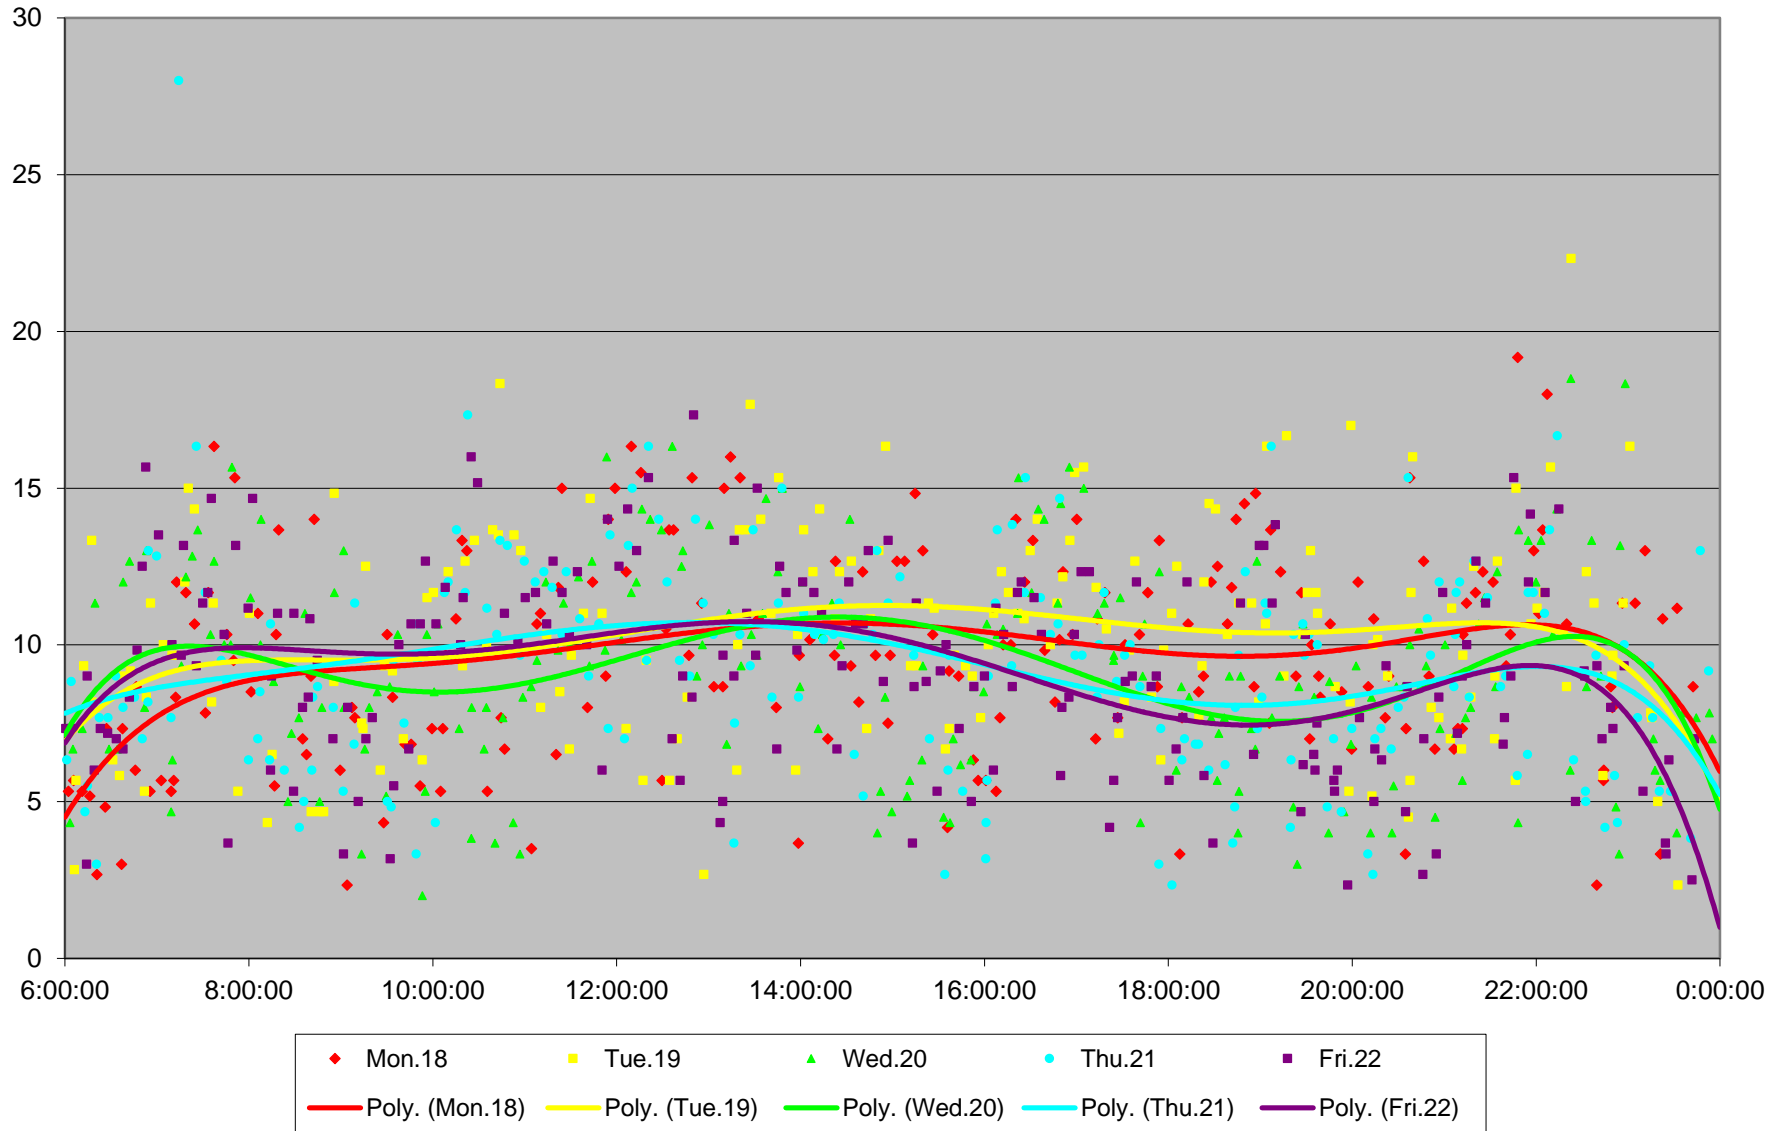

501 Queen Terminal Round Trip From Silver Birch Ave. To Silver Birch Ave. January 2016

501 Queen Terminal Round Trip From Silver Birch Ave. To Silver Birch Ave. January 2016

501 Queen Terminal Round Trip From Silver Birch Ave. To Silver Birch Ave. January 2016

501 Queen Terminal Round Trip From Silver Birch Ave. To Silver Birch Ave. January 2016