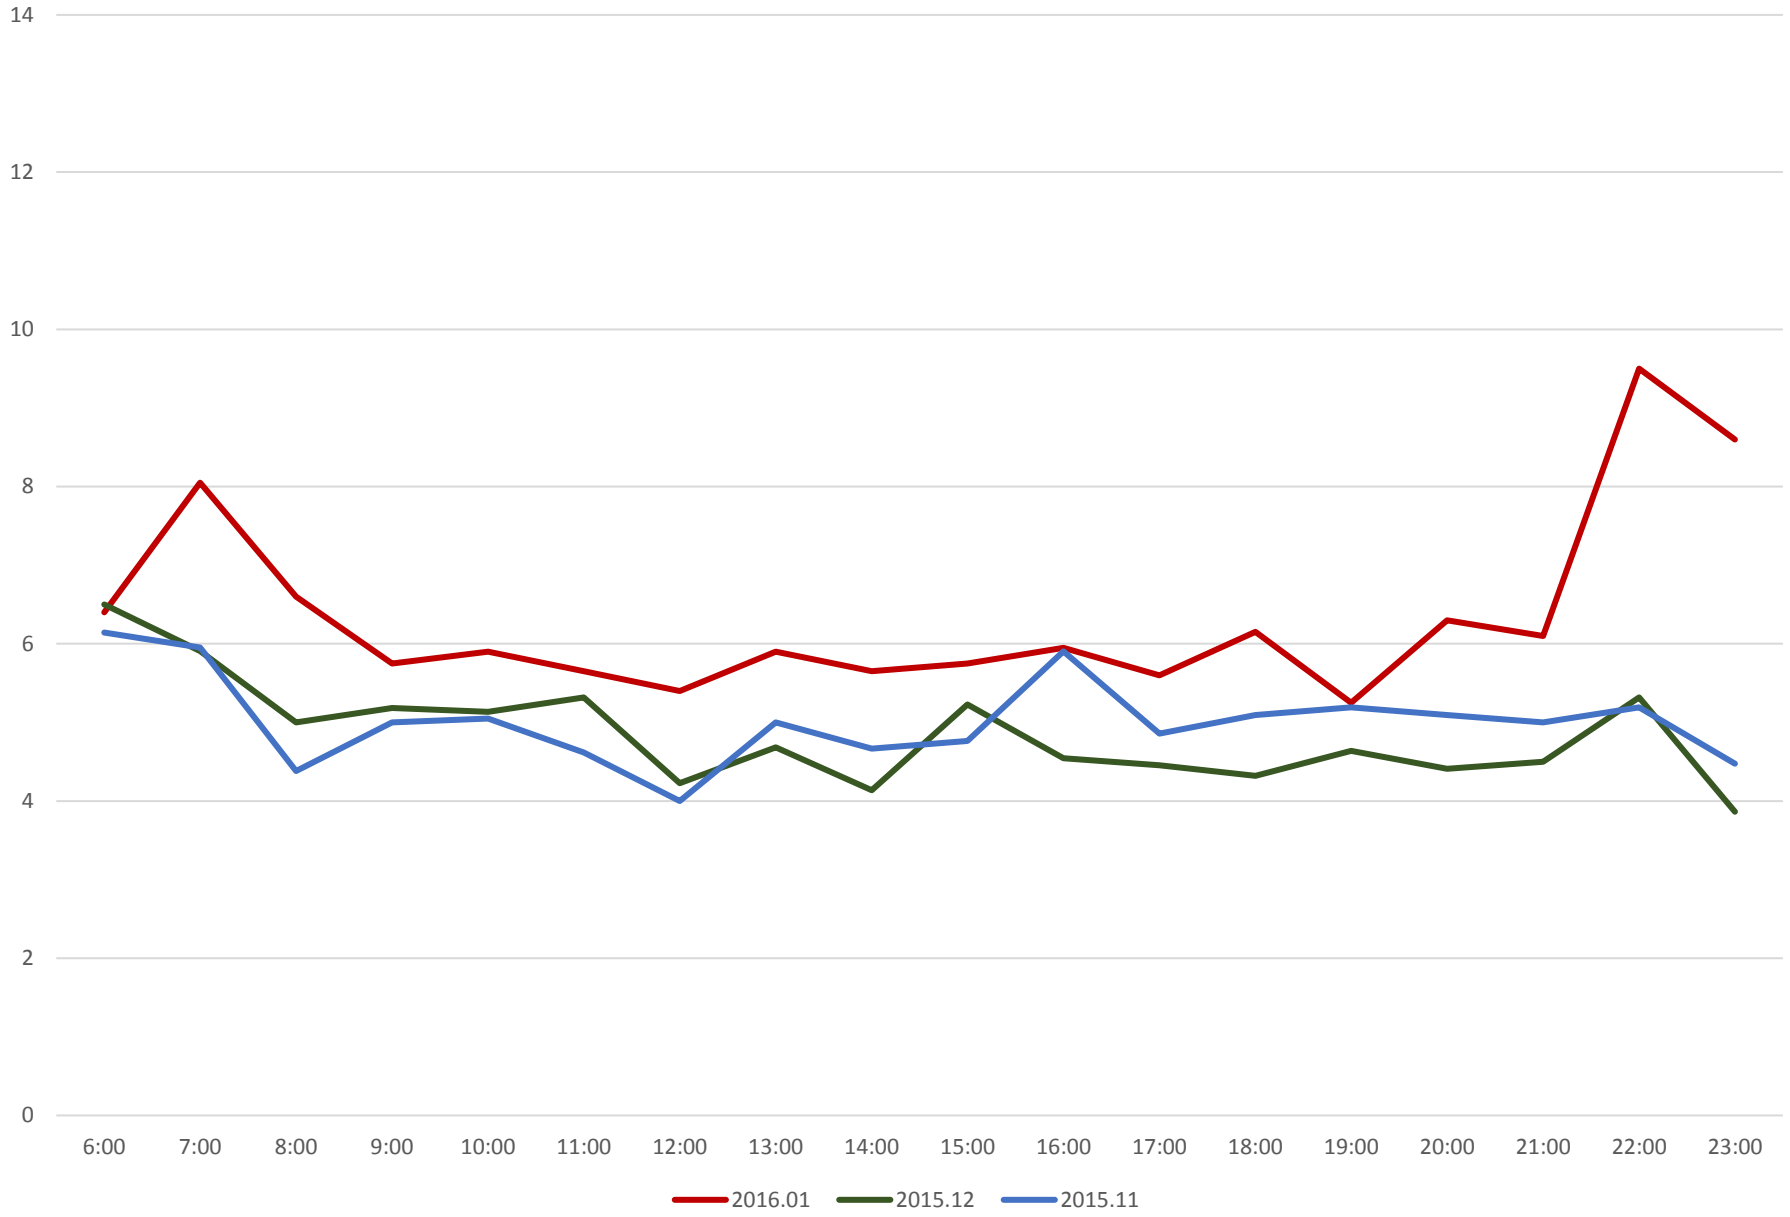

501 Queen Cars/Hour November 2015 to January 2016 Neville Loop Weekdays

501 Queen Cars/Hour November 2015 to January 2016 Neville Loop Saturdays

501 Queen Cars/Hour November 2015 to January 2016 Neville Loop Sunday/Holiday

501 Queen Cars/Hour November 2015 to January 2016 Humber Loop Weekdays

501 Queen Cars/Hour November 2015 to January 2016 Humber Loop Saturdays

501 Queen Cars/Hour November 2015 to January 2016 Humber Loop Sunday/Holiday

501 Queen Cars/Hour November 2015 to January 2016 Long Branch Loop Weekdays

501 Queen Cars/Hour November 2015 to January 2016 Long Branch Loop Saturdays

501 Queen Cars/Hour November 2015 to January 2016 Long Branch Loop Sunday/Holiday