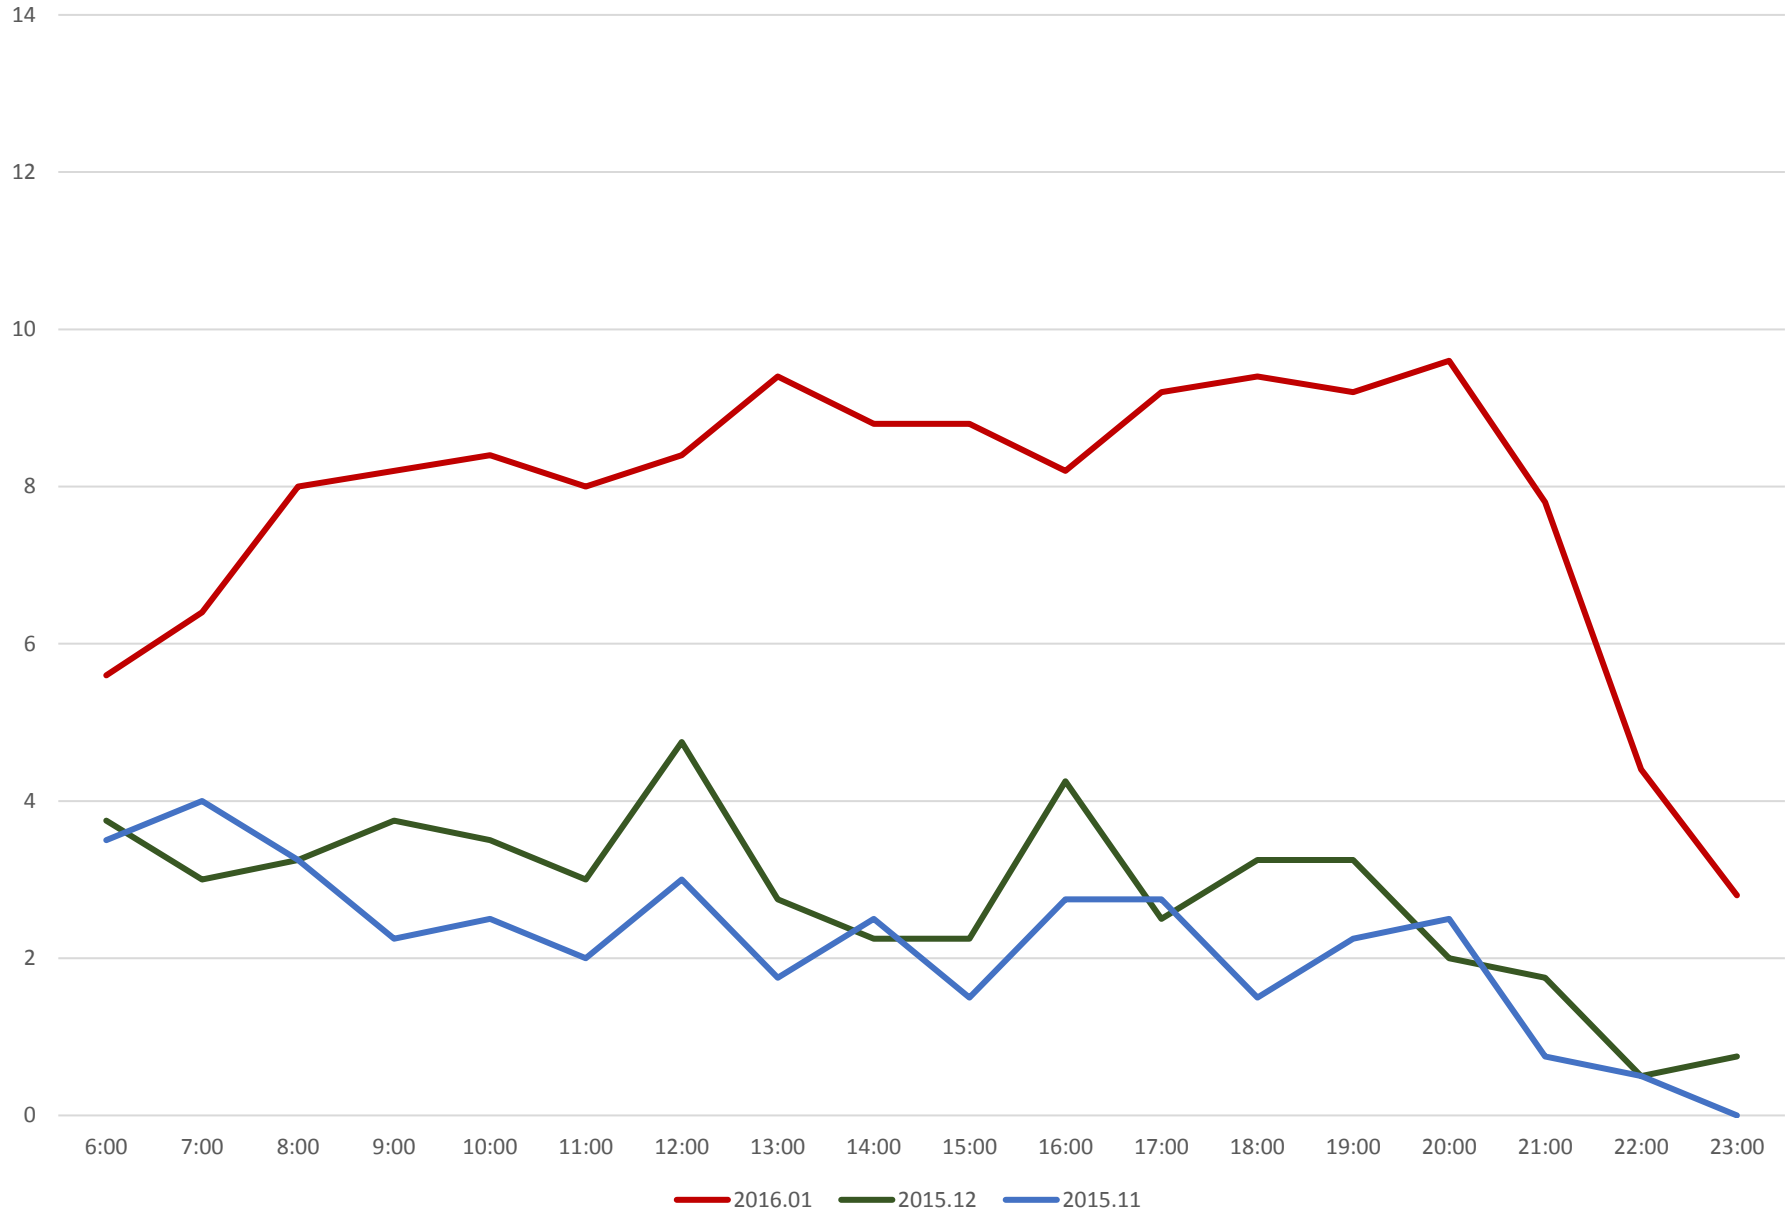

501 Queen Cars/Hour November 2015 to January 2016 Neville Loop Weekdays

501 Queen Cars/Hour November 2015 to January 2016 Neville Loop Saturdays

501 Queen Cars/Hour November 2015 to January 2016 Neville Loop Sunday/Holiday

501 Queen Cars/Hour November 2015 to January 2016 Humber Loop Weekdays

501 Queen Cars/Hour November 2015 to January 2016 Humber Loop Saturdays

501 Queen Cars/Hour November 2015 to January 2016 Humber Loop Sunday/Holiday

501 Queen Cars/Hour November 2015 to January 2016 Long Branch Loop Weekdays

501 Queen Cars/Hour November 2015 to January 2016 Long Branch Loop Saturdays

501 Queen Cars/Hour November 2015 to January 2016 Long Branch Loop Sunday/Holiday