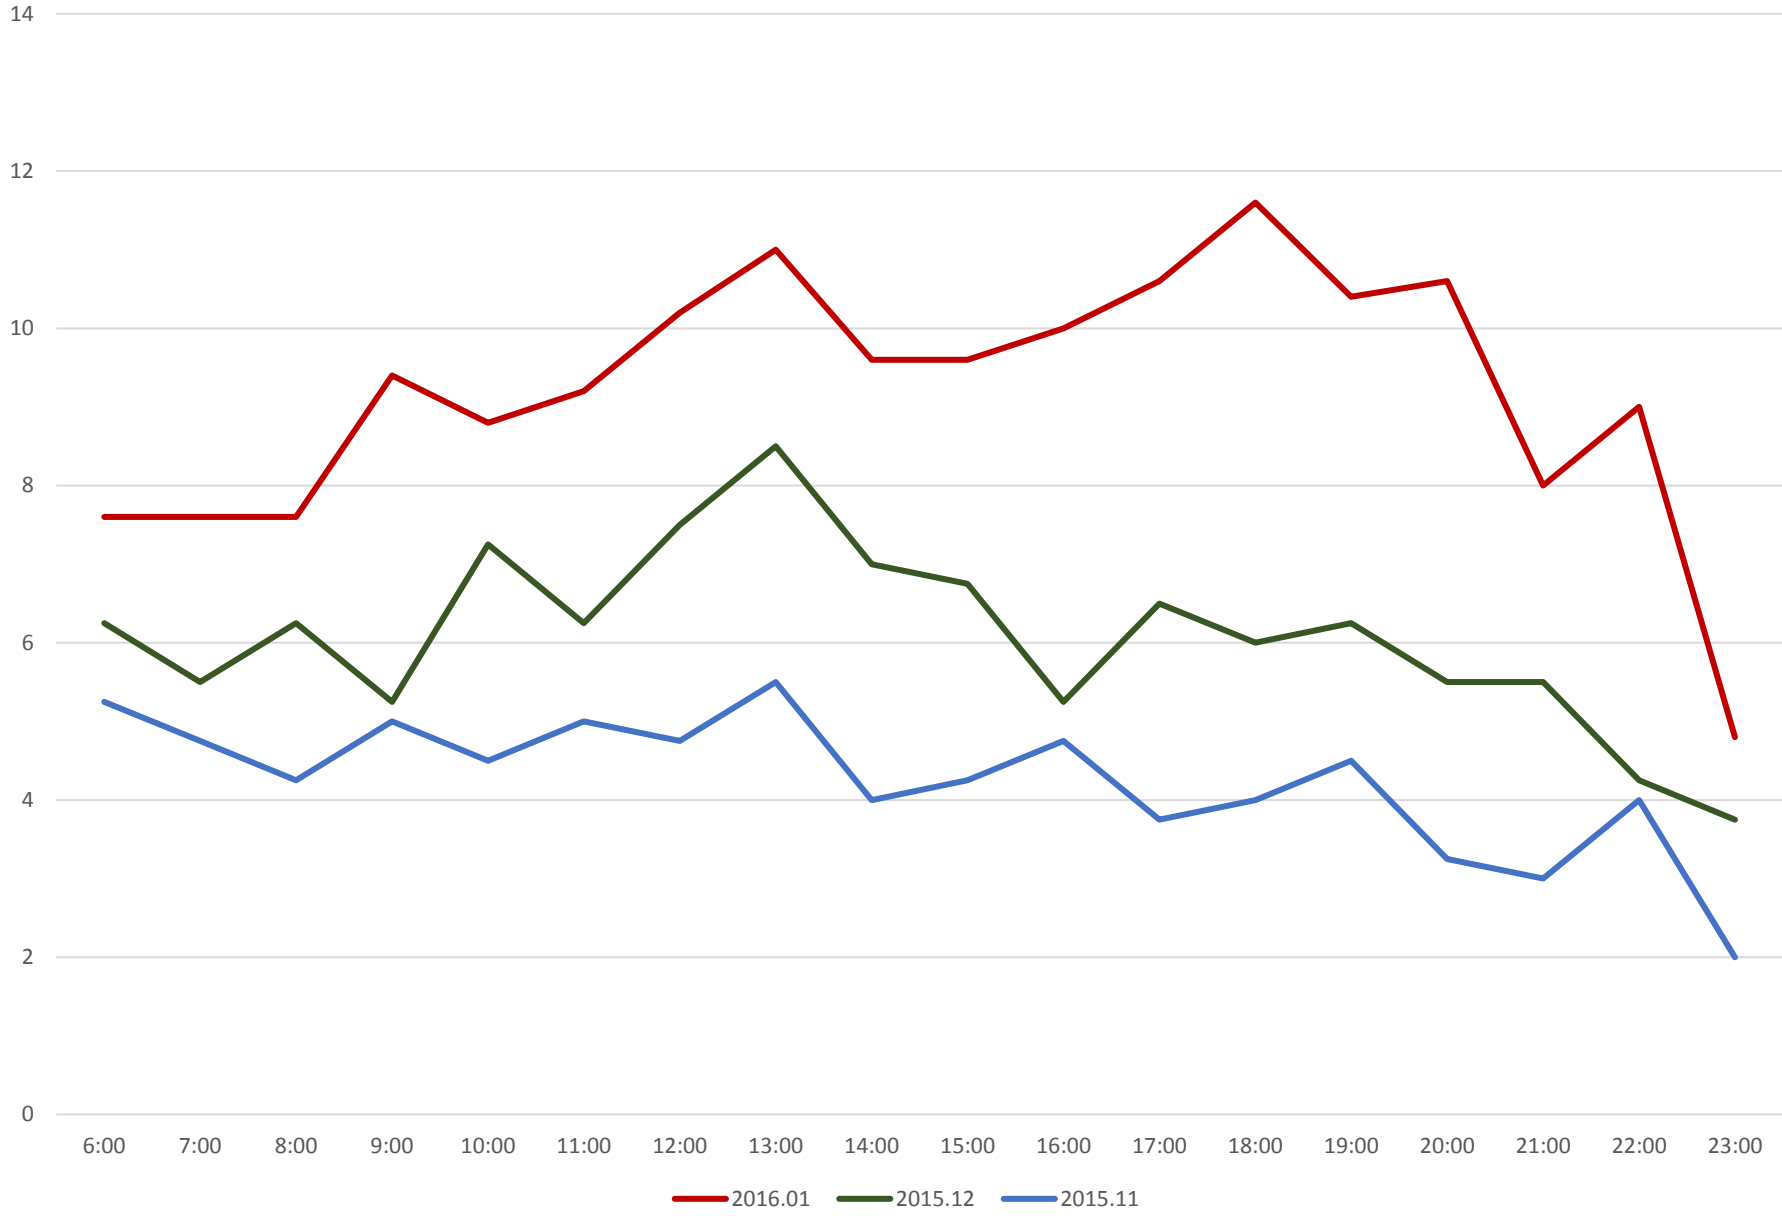

501 Queen Cars/Hour November 2015 to January 2016 Neville Loop Weekdays

501 Queen Cars/Hour November 2015 to January 2016 Neville Loop Saturdays

501 Queen Cars/Hour November 2015 to January 2016 Neville Loop Sunday/Holiday

501 Queen Cars/Hour November 2015 to January 2016 Humber Loop Weekdays

501 Queen Cars/Hour November 2015 to January 2016 Humber Loop Saturdays

501 Queen Cars/Hour November 2015 to January 2016 Humber Loop Sunday/Holiday

501 Queen Cars/Hour November 2015 to January 2016 Long Branch Loop Weekdays

501 Queen Cars/Hour November 2015 to January 2016 Long Branch Loop Saturdays

501 Queen Cars/Hour November 2015 to January 2016 Long Branch Loop Sunday/Holiday