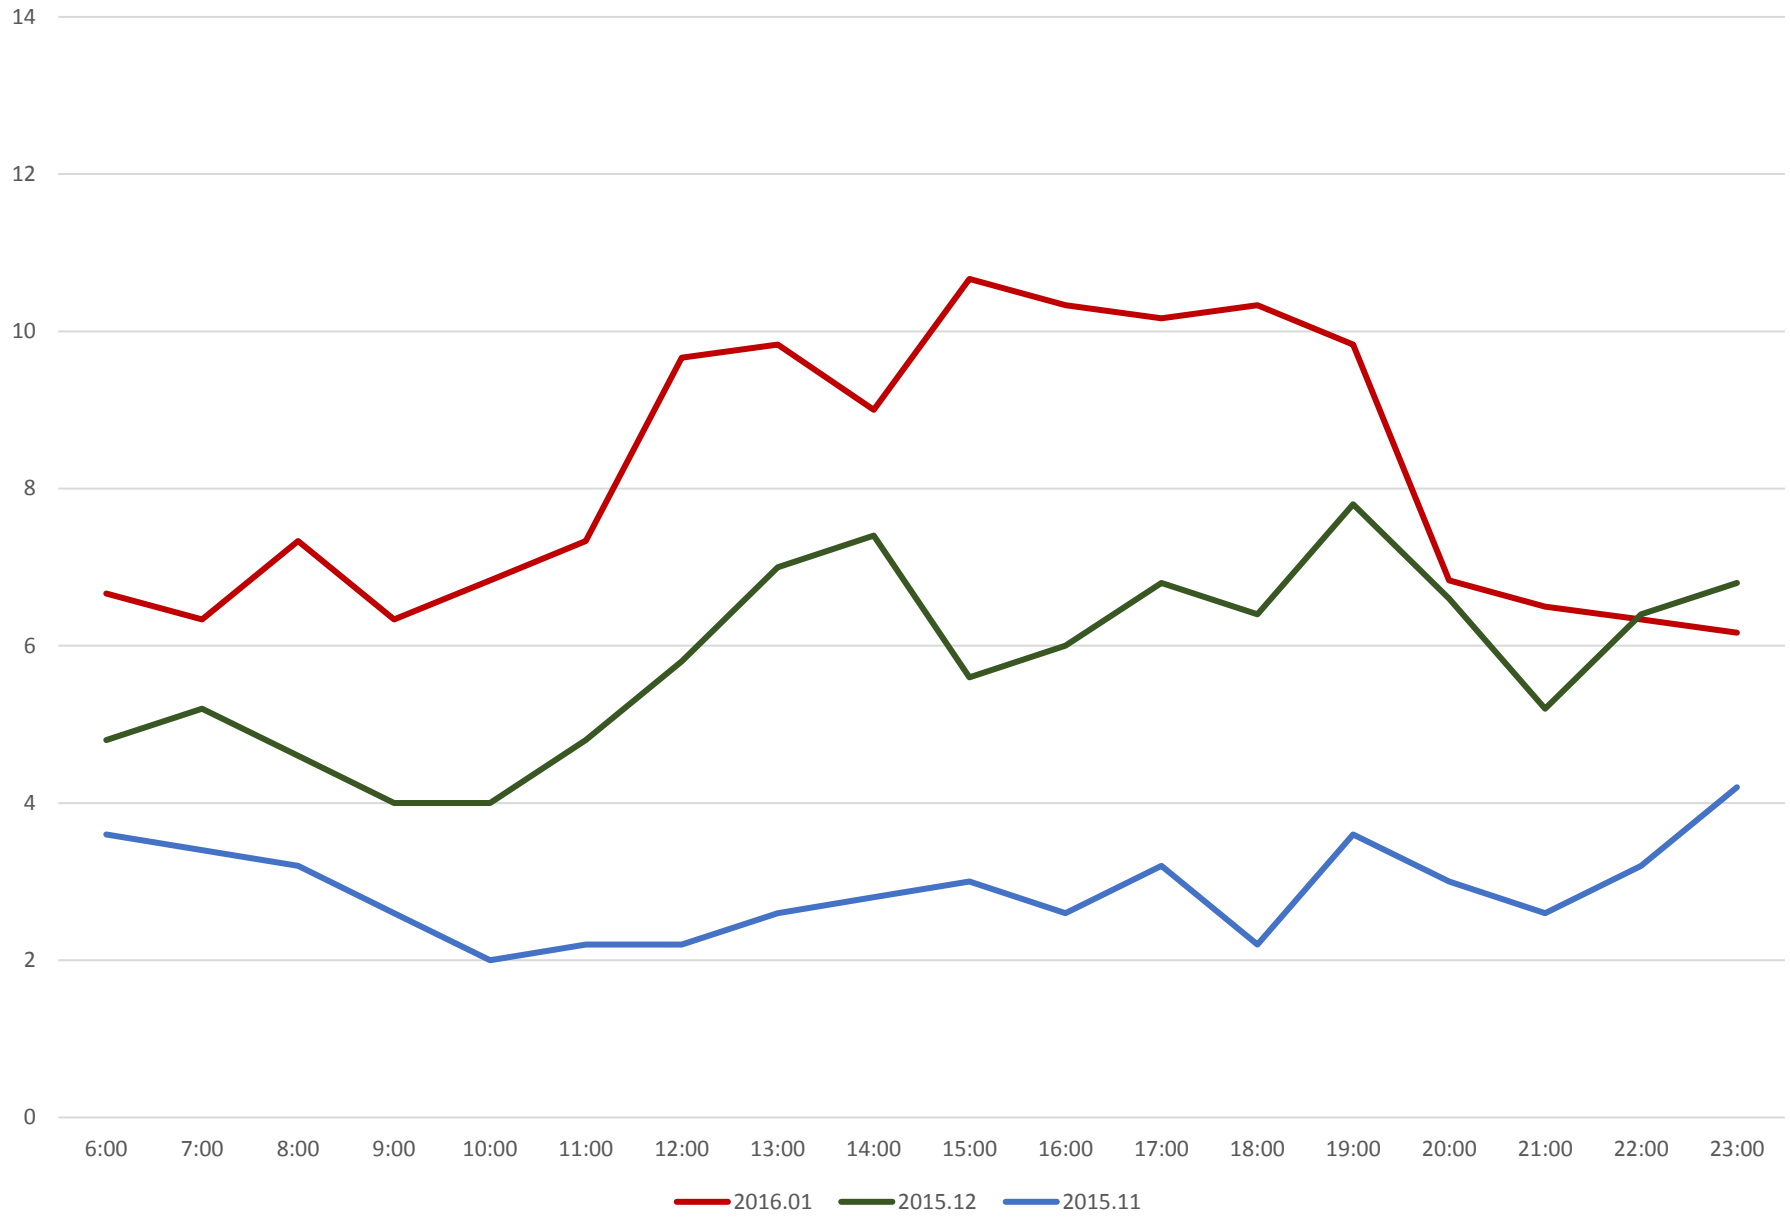

501 Queen Cars/Hour November 2015 to January 2016 Neville Loop Weekdays

501 Queen Cars/Hour November 2015 to January 2016 Neville Loop Saturdays

501 Queen Cars/Hour November 2015 to January 2016 Neville Loop Sunday/Holiday

501 Queen Cars/Hour November 2015 to January 2016 Humber Loop Weekdays

501 Queen Cars/Hour November 2015 to January 2016 Humber Loop Saturdays

501 Queen Cars/Hour November 2015 to January 2016 Humber Loop Sunday/Holiday

501 Queen Cars/Hour November 2015 to January 2016 Long Branch Loop Weekdays

501 Queen Cars/Hour November 2015 to January 2016 Long Branch Loop Saturdays

501 Queen Cars/Hour November 2015 to January 2016 Long Branch Loop Sunday/Holiday