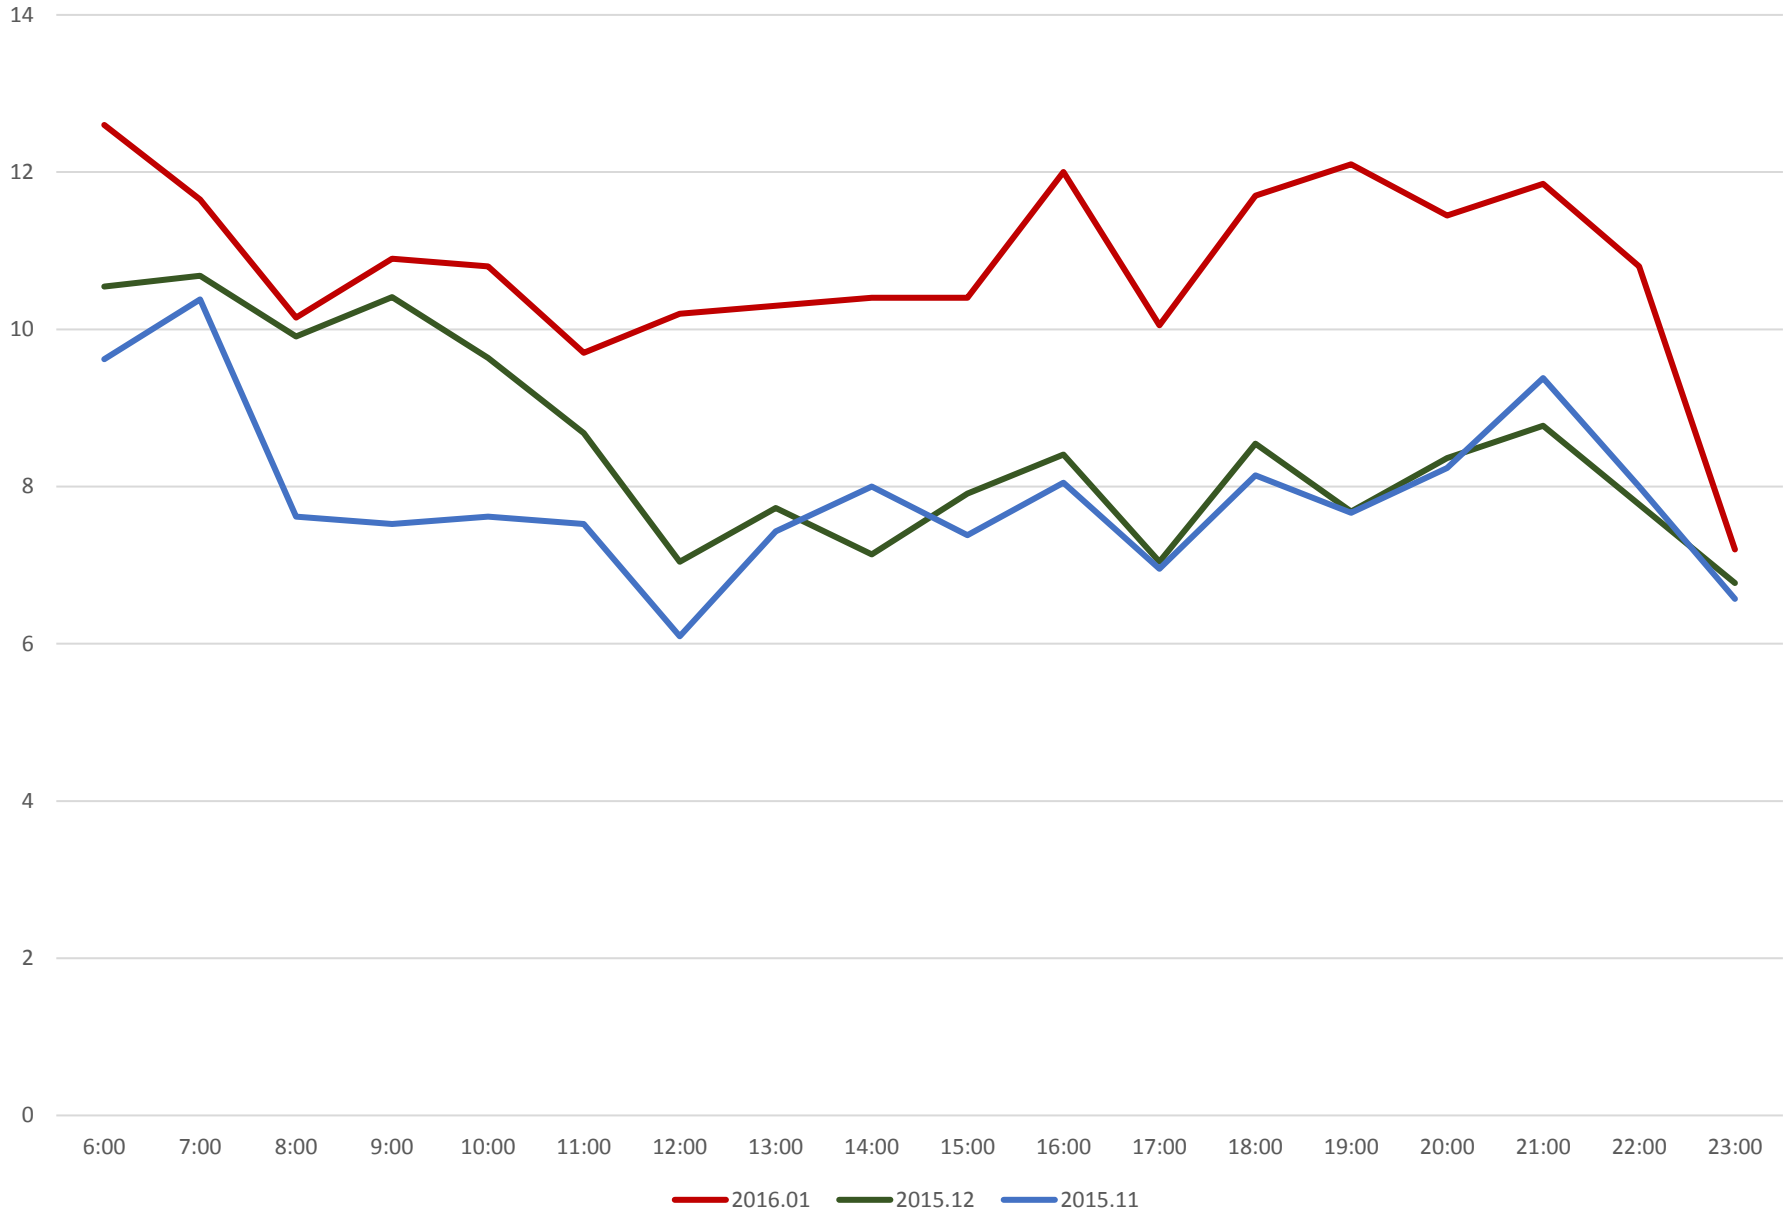

501 Queen Cars/Hour November 2015 to January 2016 Neville Loop Weekdays

501 Queen Cars/Hour November 2015 to January 2016 Neville Loop Saturdays

501 Queen Cars/Hour November 2015 to January 2016 Neville Loop Sunday/Holiday

501 Queen Cars/Hour November 2015 to January 2016 Humber Loop Weekdays

501 Queen Cars/Hour November 2015 to January 2016 Humber Loop Saturdays

501 Queen Cars/Hour November 2015 to January 2016 Humber Loop Sunday/Holiday

501 Queen Cars/Hour November 2015 to January 2016 Long Branch Loop Weekdays

501 Queen Cars/Hour November 2015 to January 2016 Long Branch Loop Saturdays

501 Queen Cars/Hour November 2015 to January 2016 Long Branch Loop Sunday/Holiday