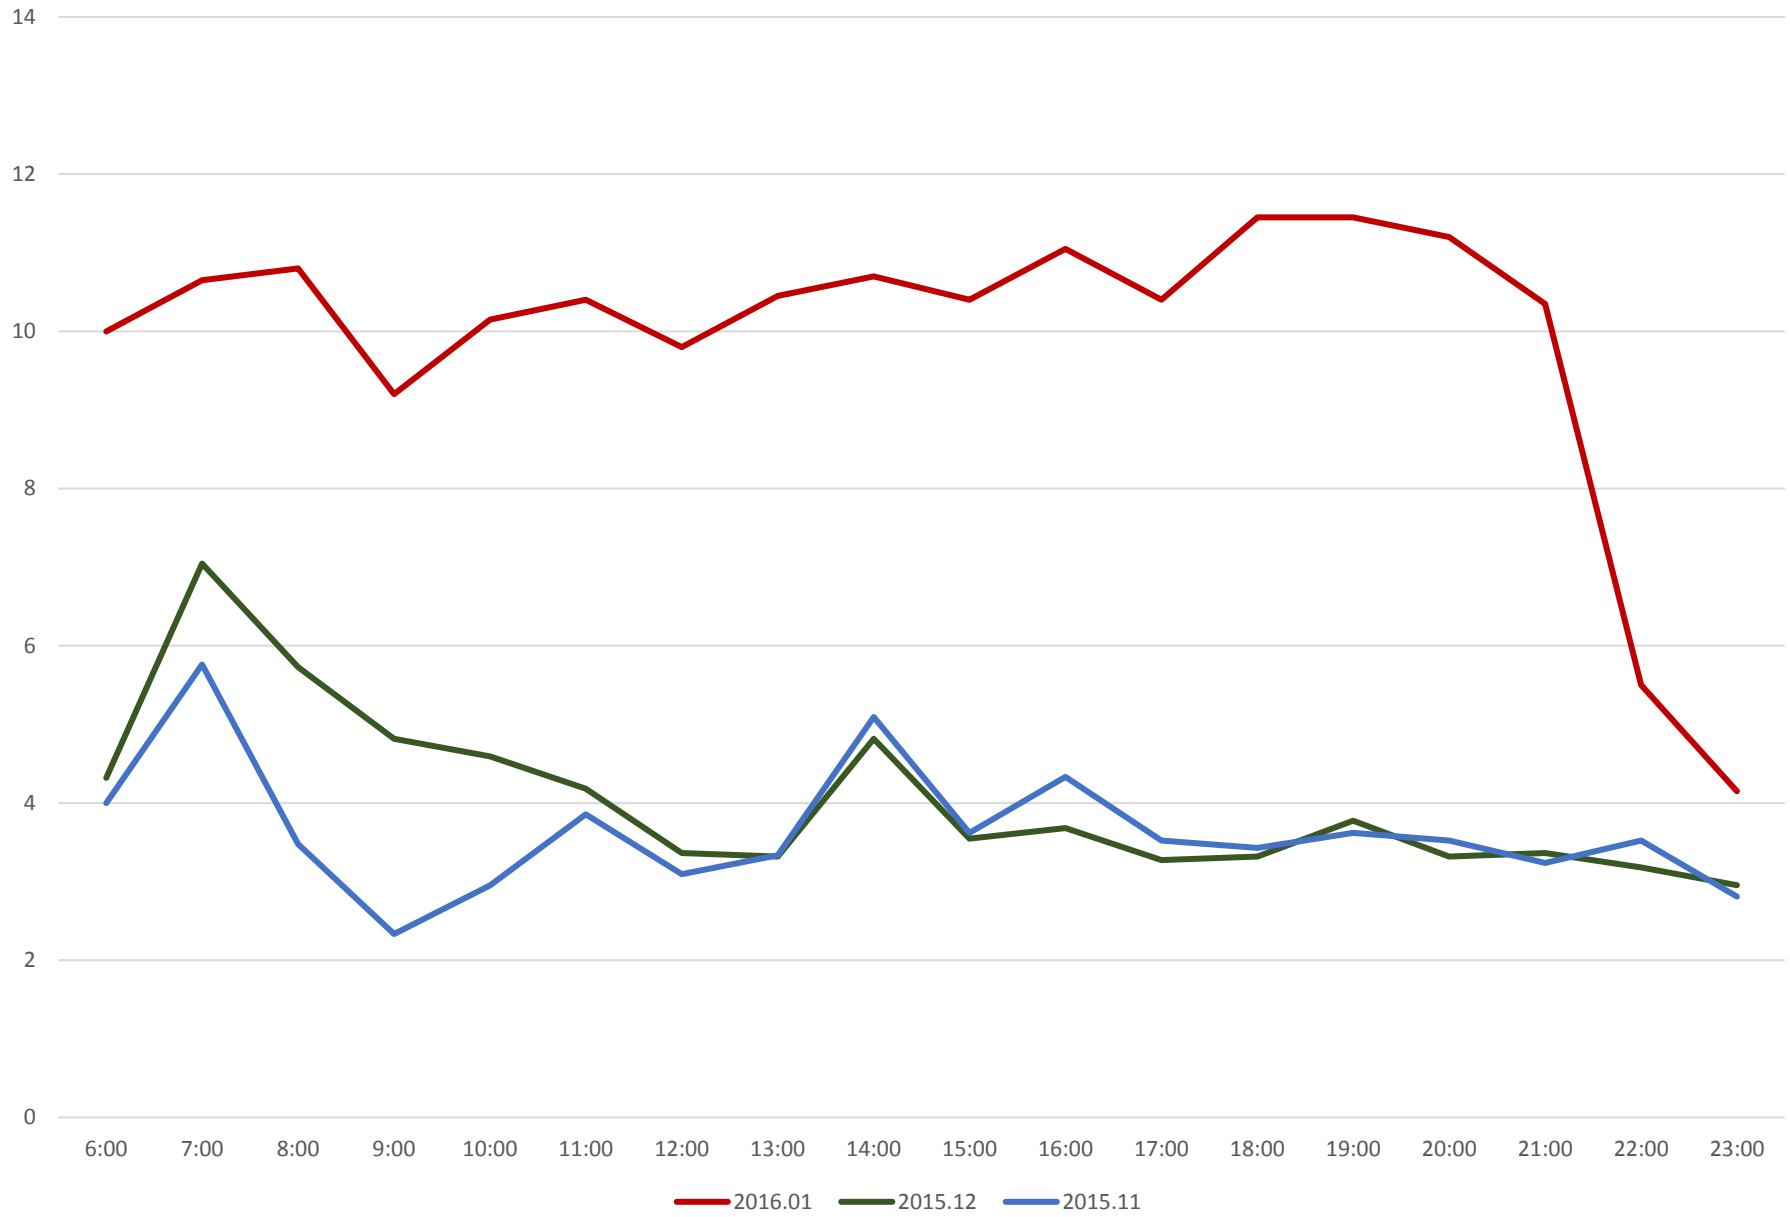

501 Queen Cars/Hour November 2015 to January 2016 Neville Loop Weekdays

501 Queen Cars/Hour November 2015 to January 2016 Neville Loop Saturdays

501 Queen Cars/Hour November 2015 to January 2016 Neville Loop Sunday/Holiday

501 Queen Cars/Hour November 2015 to January 2016 Humber Loop Weekdays

501 Queen Cars/Hour November 2015 to January 2016 Humber Loop Saturdays

501 Queen Cars/Hour November 2015 to January 2016 Humber Loop Sunday/Holiday

501 Queen Cars/Hour November 2015 to January 2016 Long Branch Loop Weekdays

501 Queen Cars/Hour November 2015 to January 2016 Long Branch Loop Saturdays

501 Queen Cars/Hour November 2015 to January 2016 Long Branch Loop Sunday/Holiday