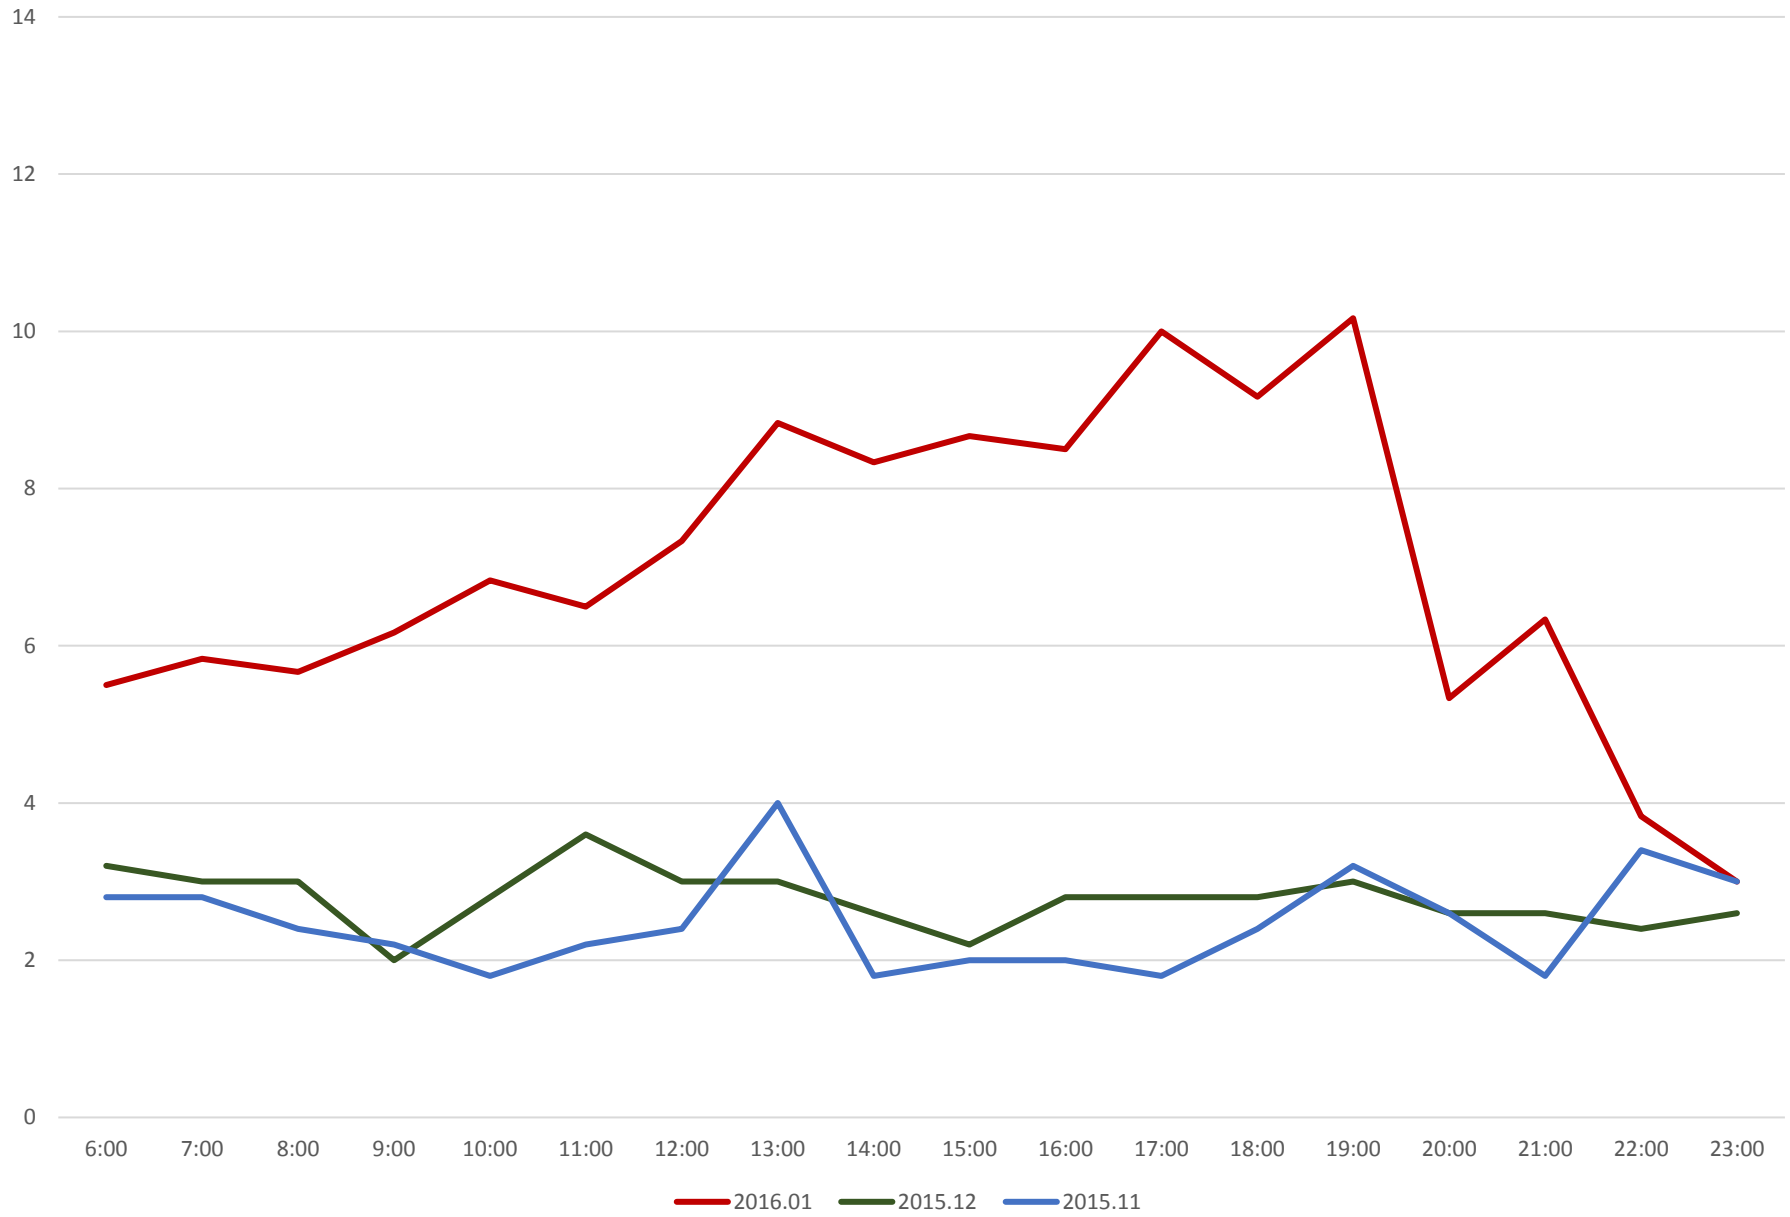

501 Queen Cars/Hour November 2015 to January 2016 Neville Loop Weekdays

501 Queen Cars/Hour November 2015 to January 2016 Neville Loop Saturdays

501 Queen Cars/Hour November 2015 to January 2016 Neville Loop Sunday/Holiday

501 Queen Cars/Hour November 2015 to January 2016 Humber Loop Weekdays

501 Queen Cars/Hour November 2015 to January 2016 Humber Loop Saturdays

501 Queen Cars/Hour November 2015 to January 2016 Humber Loop Sunday/Holiday

501 Queen Cars/Hour November 2015 to January 2016 Long Branch Loop Weekdays

501 Queen Cars/Hour November 2015 to January 2016 Long Branch Loop Saturdays

501 Queen Cars/Hour November 2015 to January 2016 Long Branch Loop Sunday/Holiday