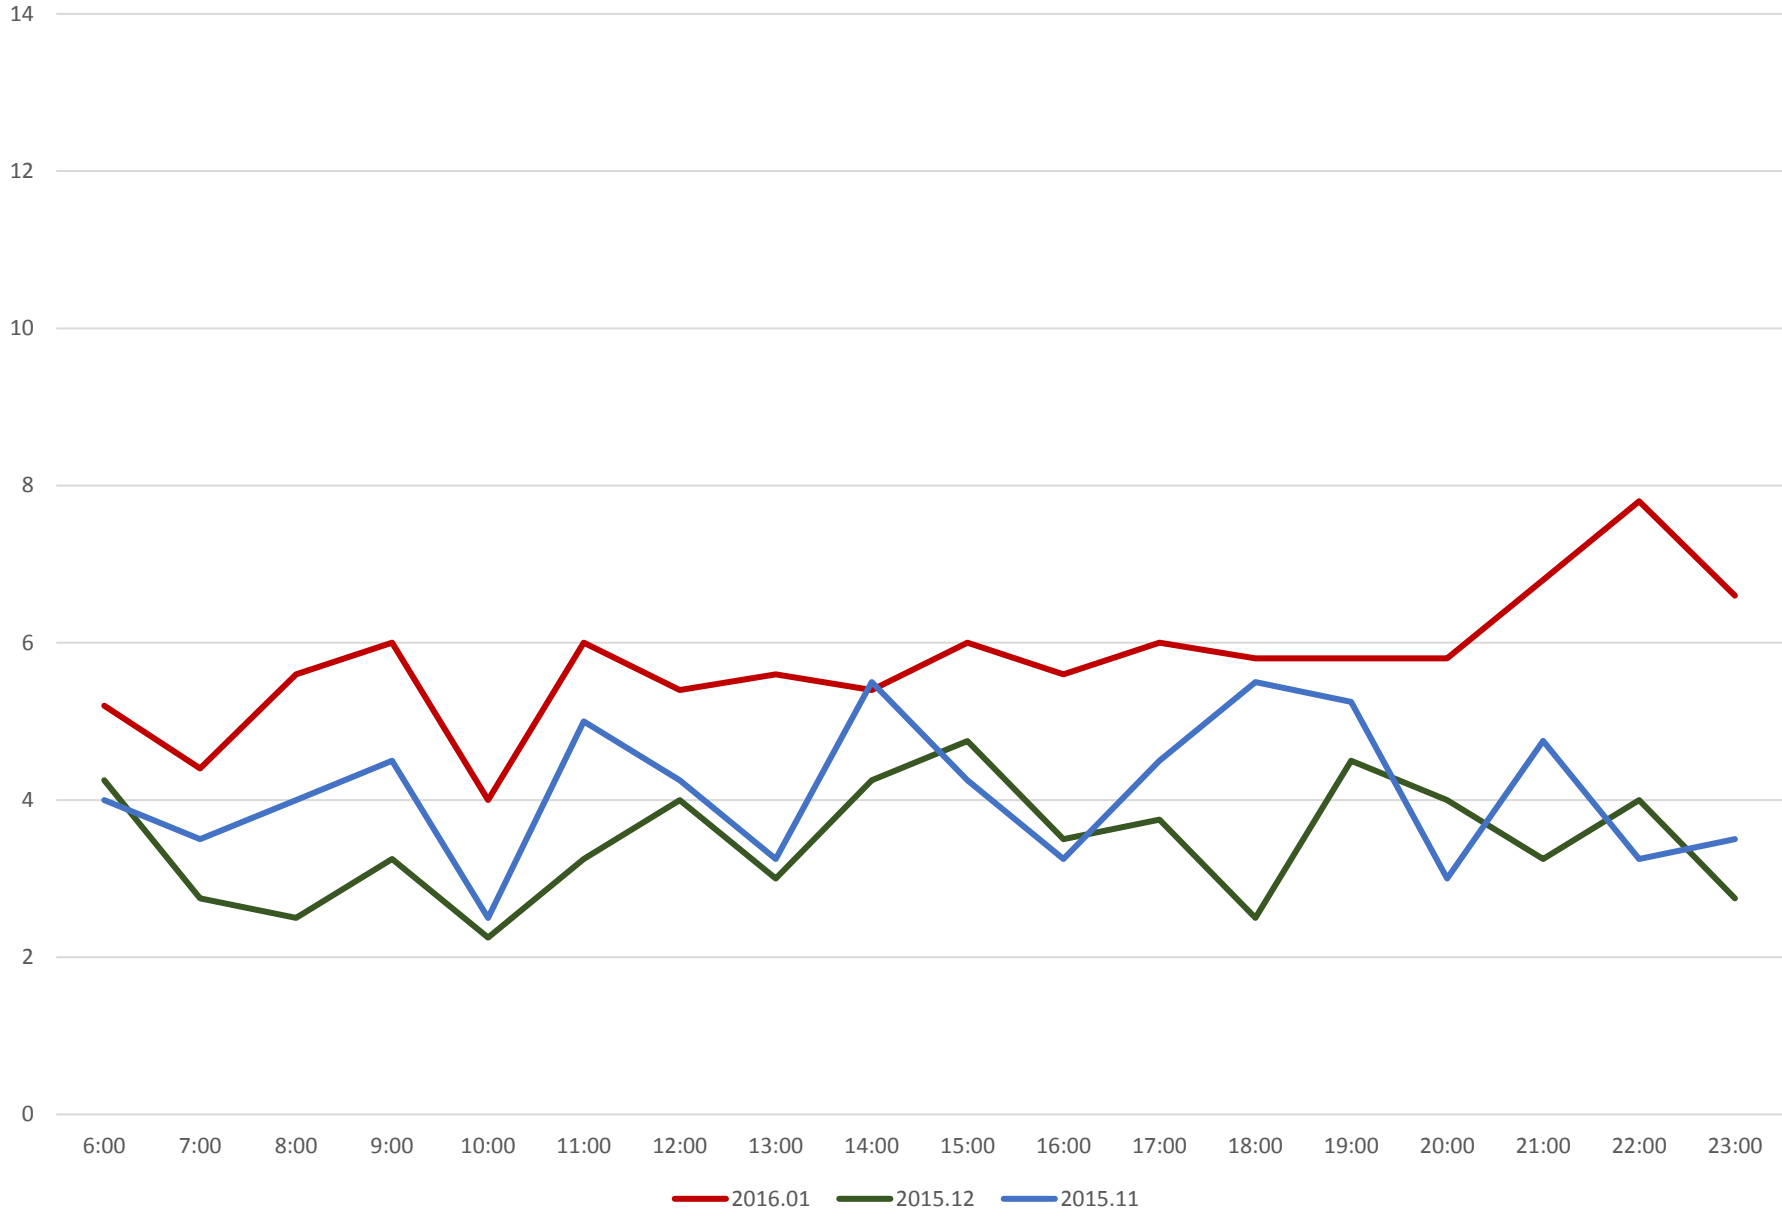

501 Queen Cars/Hour November 2015 to January 2016 Neville Loop Weekdays

501 Queen Cars/Hour November 2015 to January 2016 Neville Loop Saturdays

501 Queen Cars/Hour November 2015 to January 2016 Neville Loop Sunday/Holiday

501 Queen Cars/Hour November 2015 to January 2016 Humber Loop Weekdays

501 Queen Cars/Hour November 2015 to January 2016 Humber Loop Saturdays

501 Queen Cars/Hour November 2015 to January 2016 Humber Loop Sunday/Holiday

501 Queen Cars/Hour November 2015 to January 2016 Long Branch Loop Weekdays

501 Queen Cars/Hour November 2015 to January 2016 Long Branch Loop Saturdays

501 Queen Cars/Hour November 2015 to January 2016 Long Branch Loop Sunday/Holiday