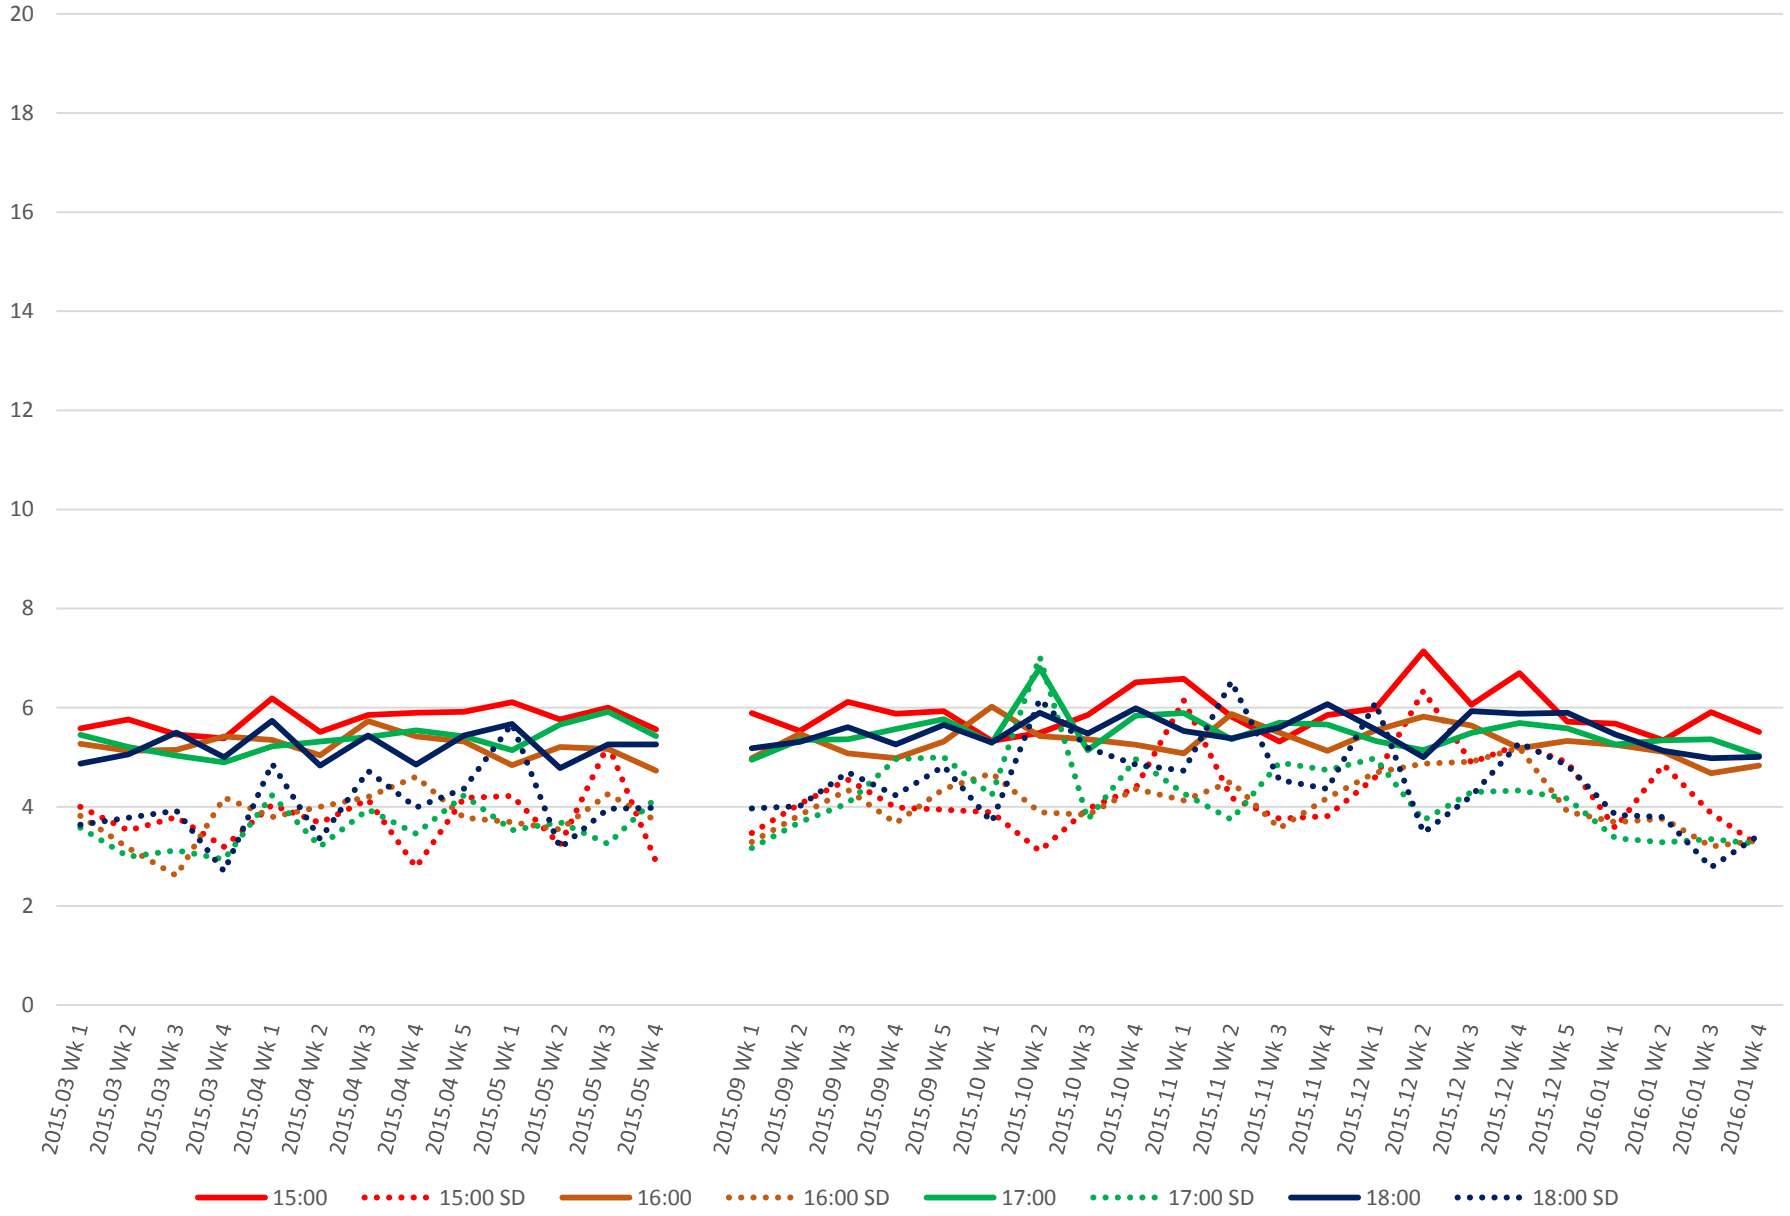

501 Queen Headways at Yonge St. Westbound Morning

501 Queen Headways at Yonge St. Westbound Midday

501 Queen Headways at Yonge St. Westbound Afternoon

501 Queen Headways at Yonge St. Westbound Evening