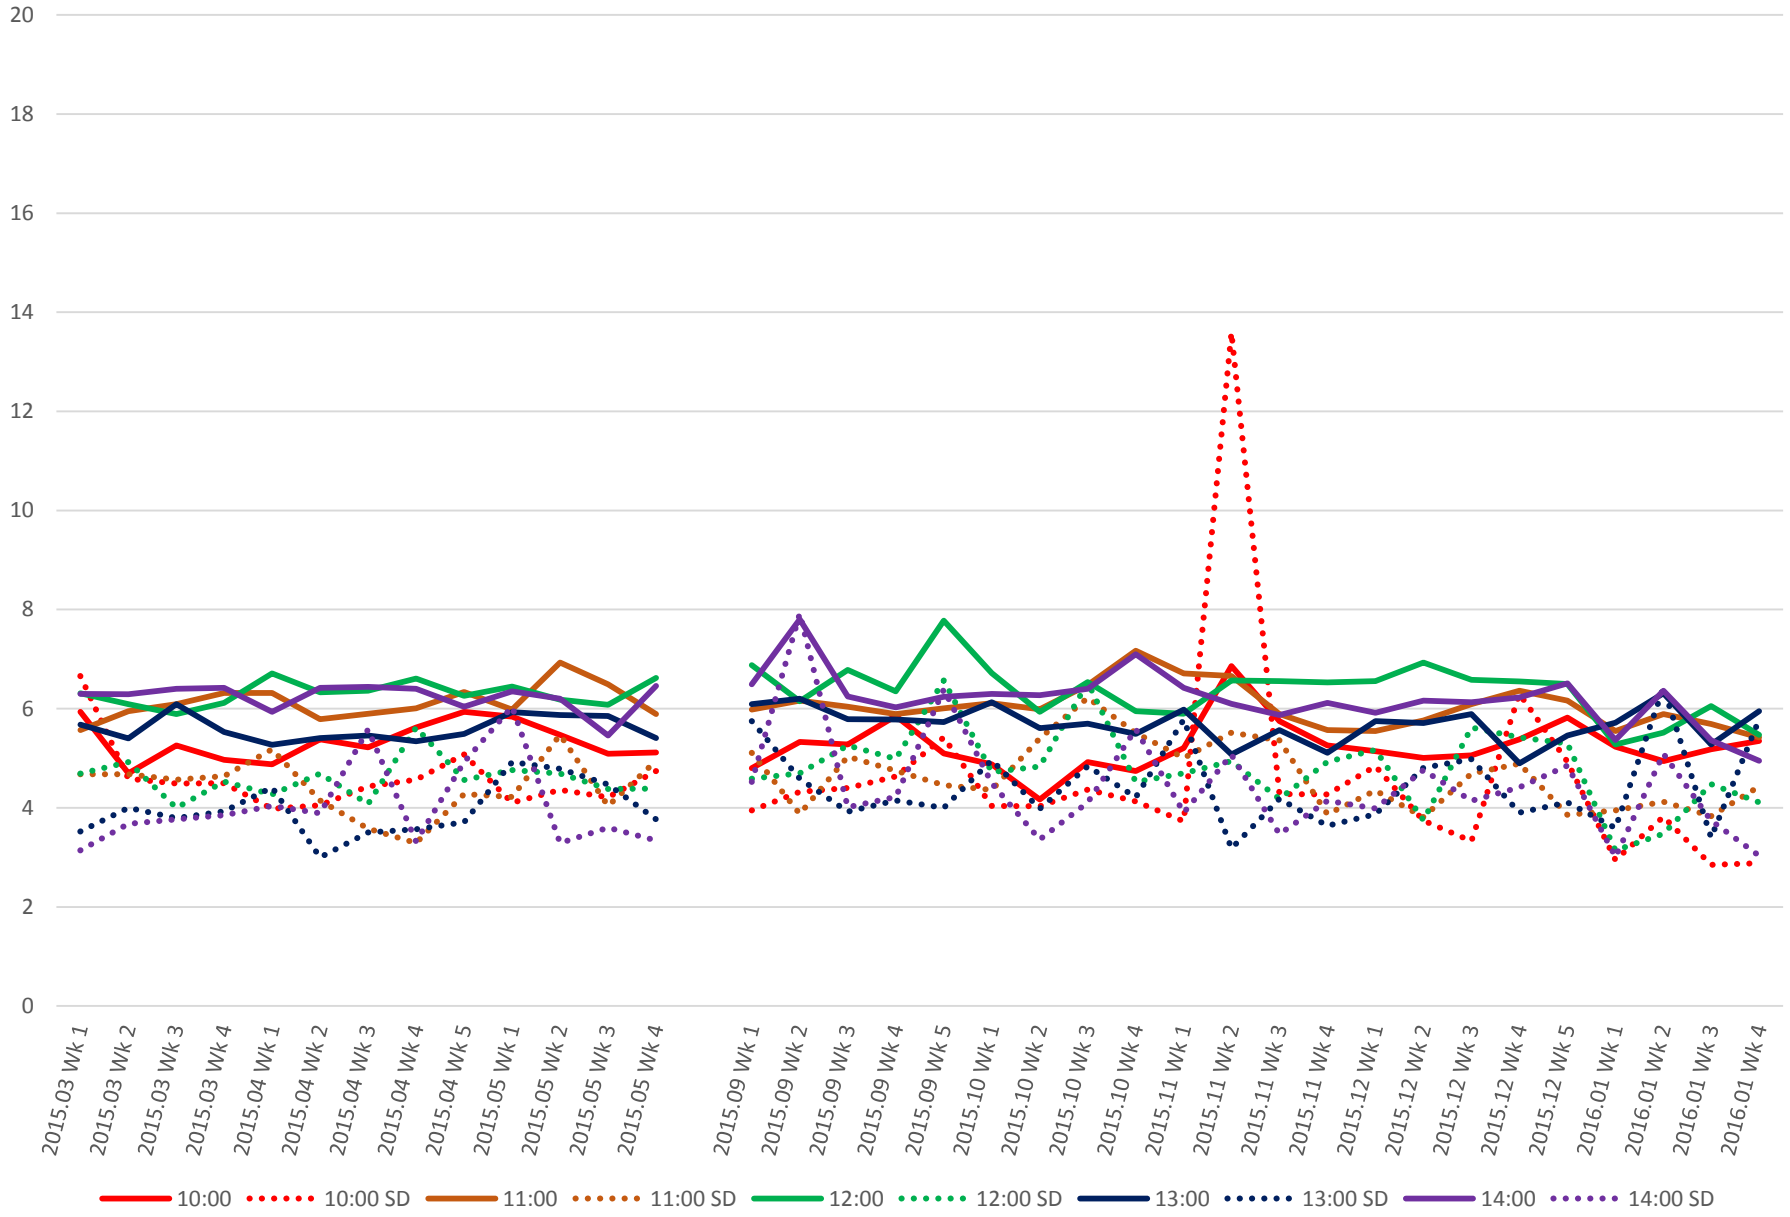

501 Queen Headways at Yonge St. Westbound Morning

501 Queen Headways at Yonge St. Westbound Midday

501 Queen Headways at Yonge St. Westbound Afternoon

501 Queen Headways at Yonge St. Westbound Evening