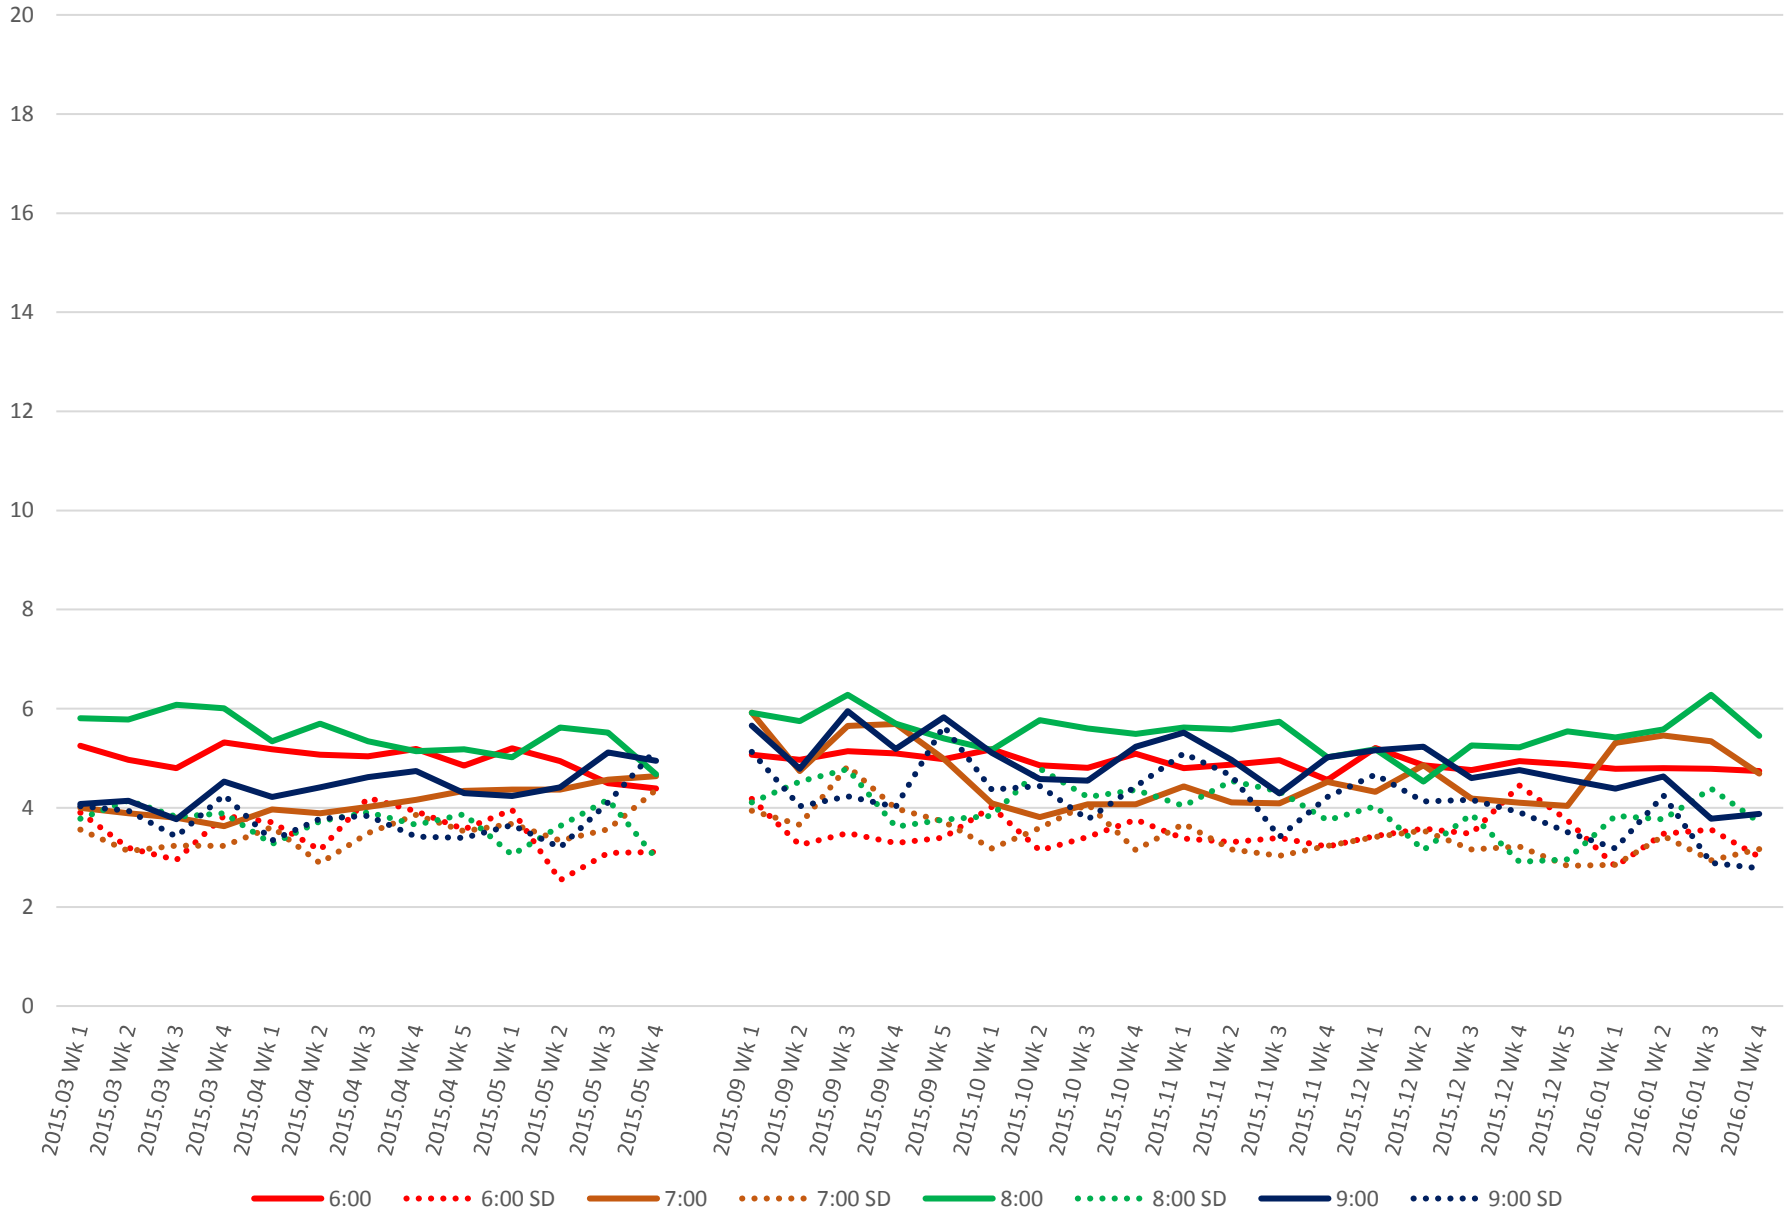

501 Queen Headways at Yonge St. Westbound Morning

501 Queen Headways at Yonge St. Westbound Midday

501 Queen Headways at Yonge St. Westbound Afternoon

501 Queen Headways at Yonge St. Westbound Evening