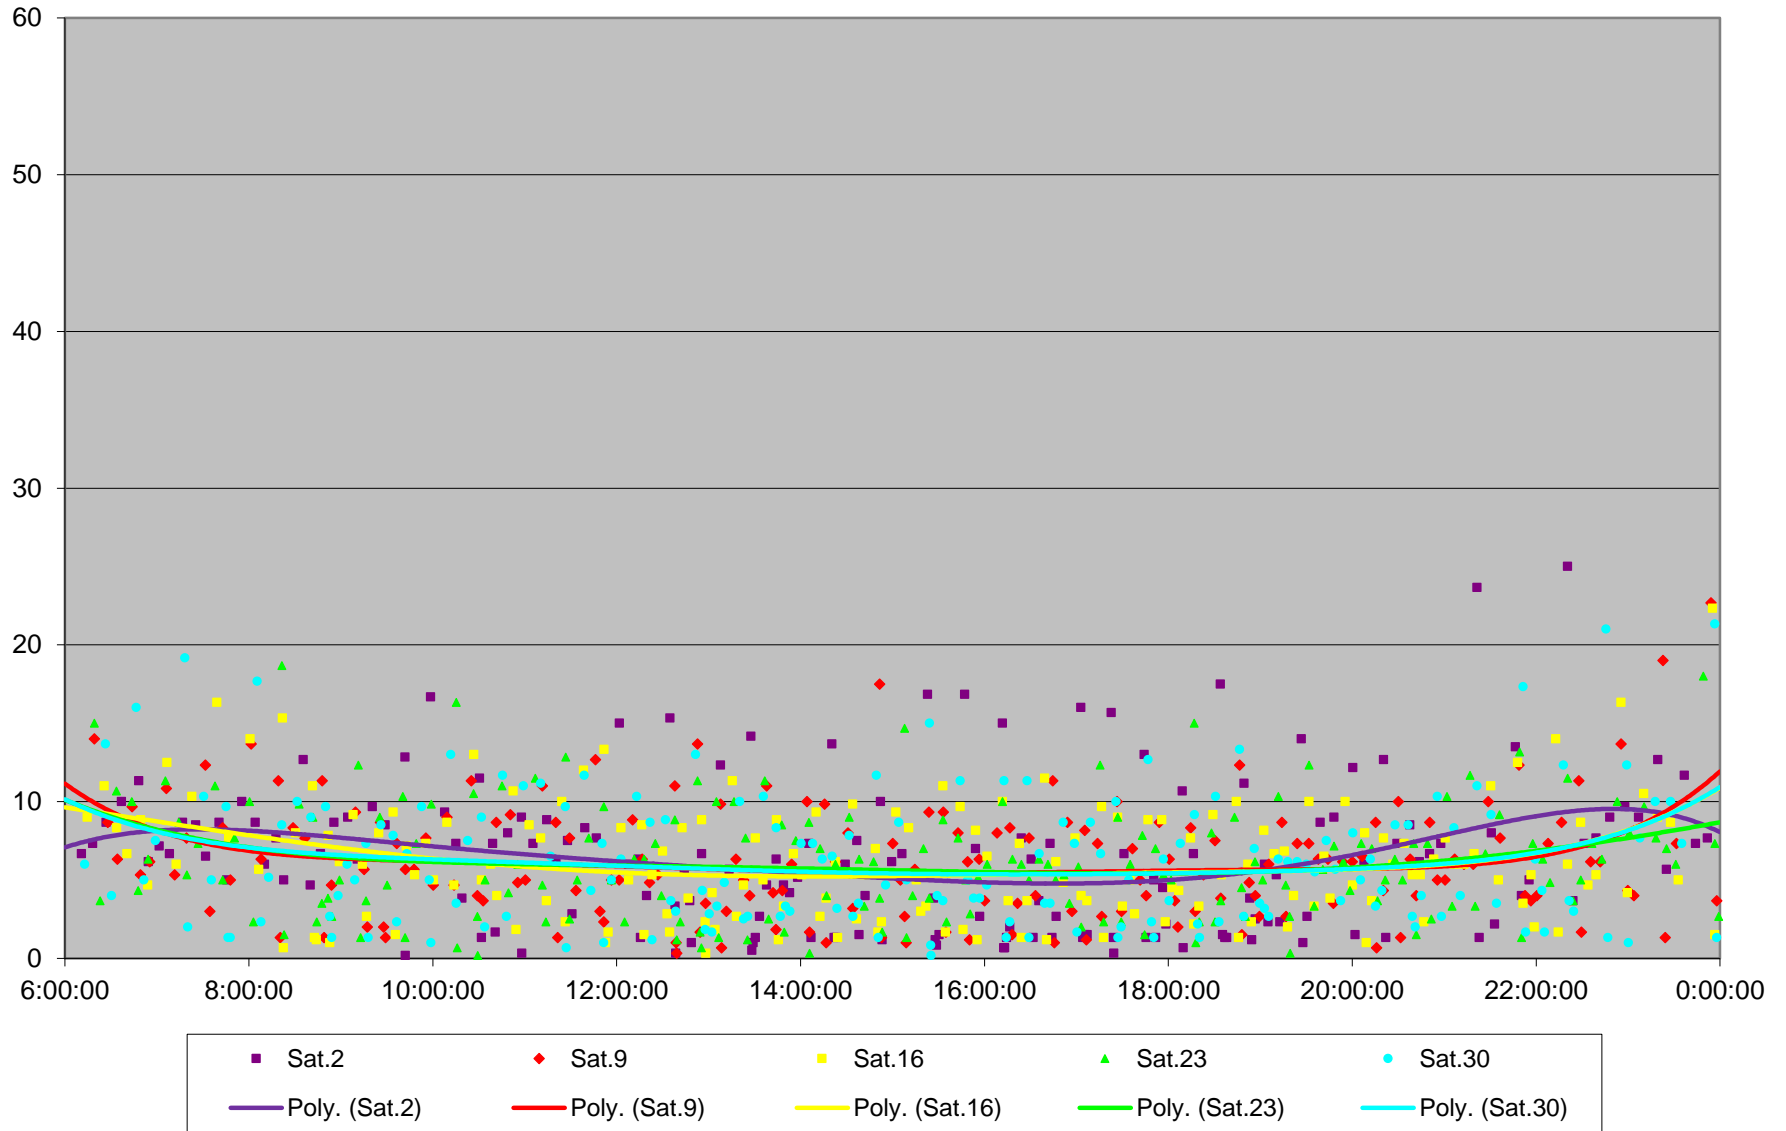

501 Queen Headways at Yonge St. Westbound January 2016

501 Queen Headways at Yonge St. Westbound January 2016

501 Queen Headways at Yonge St. Westbound January 2016

501 Queen Headways at Yonge St. Westbound January 2016

501 Queen Headways at Yonge St. Westbound January 2016

501 Queen Headways at Yonge St. Westbound January 2016

501 Queen Headways at Yonge St. Westbound January 2016

501 Queen Headways at Yonge St. Westbound January 2016 Weekday Statistics

501 Queen Headways at Yonge St. Westbound January 2016 Saturday Statistics

501 Queen Headways at Yonge St. Westbound January 2016 Sunday Statistics