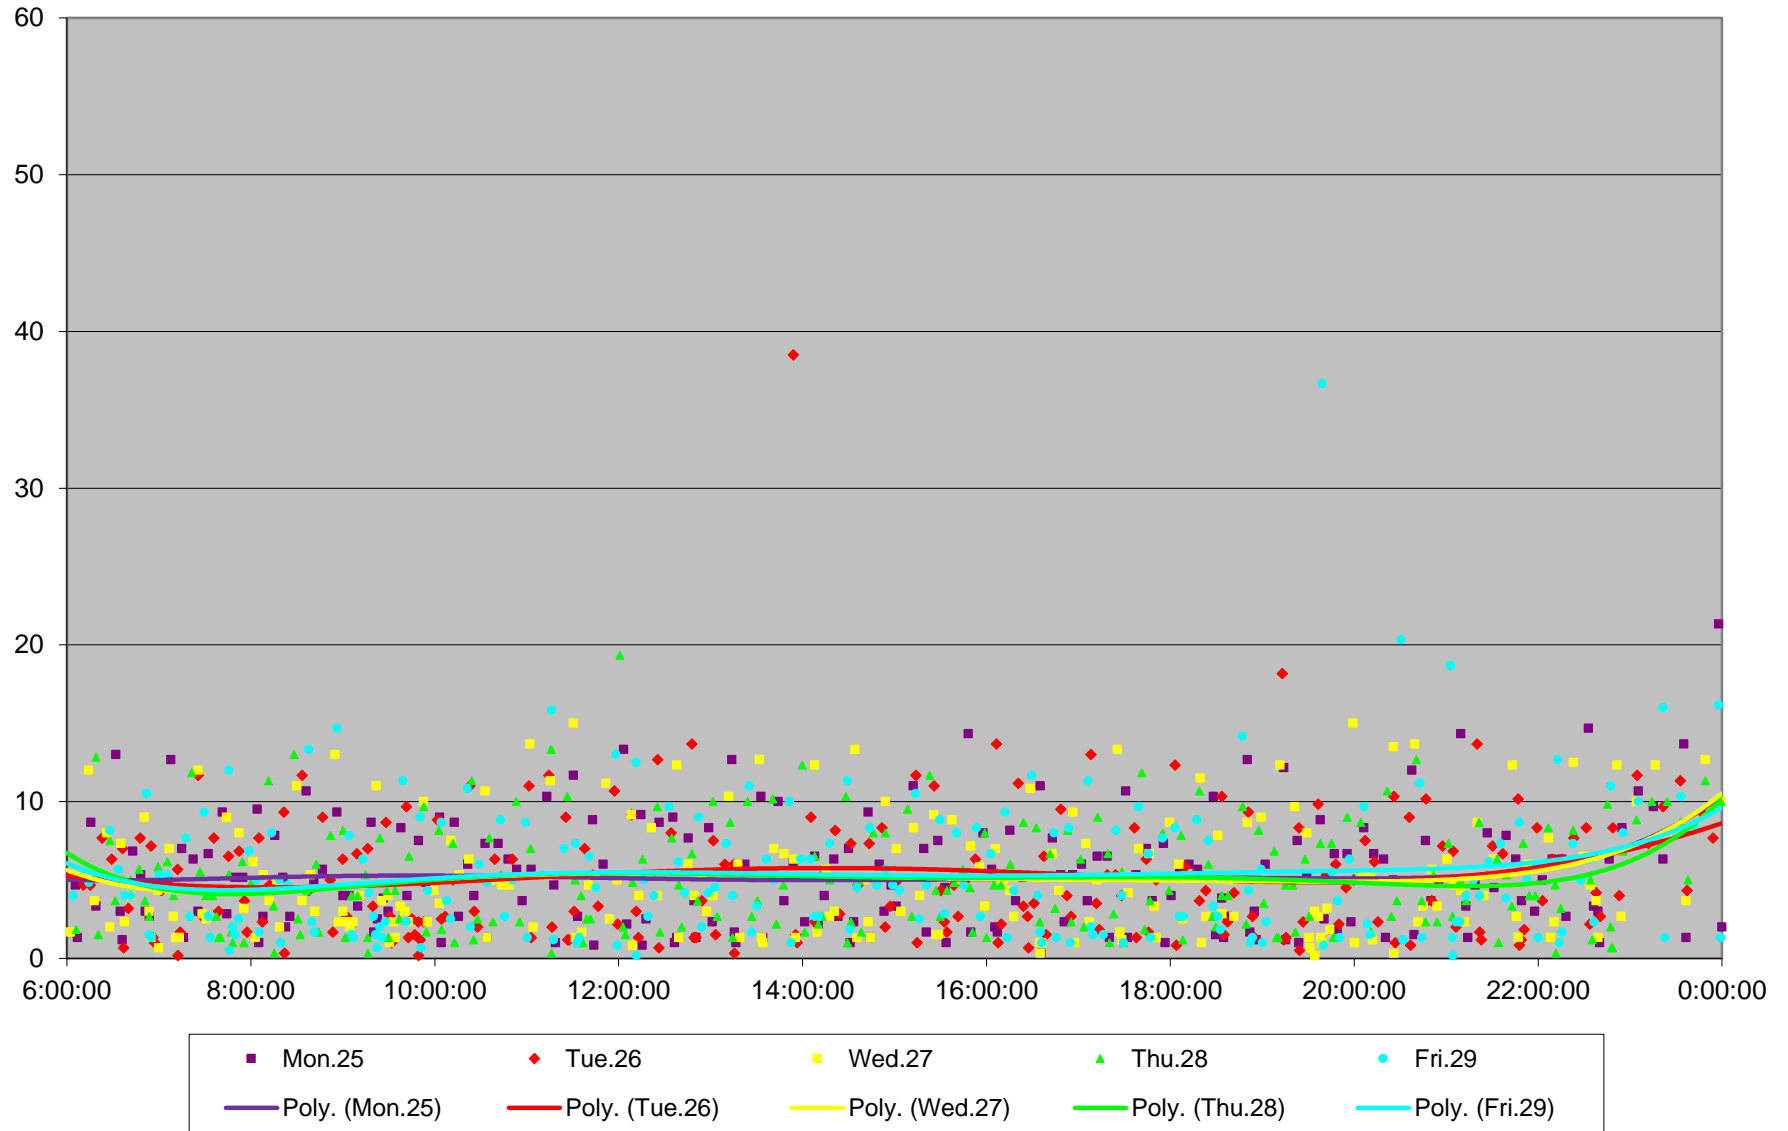

501 Queen Headways at Yonge St. Westbound January 2016

501 Queen Headways at Yonge St. Westbound January 2016

501 Queen Headways at Yonge St. Westbound January 2016

501 Queen Headways at Yonge St. Westbound January 2016

501 Queen Headways at Yonge St. Westbound January 2016

501 Queen Headways at Yonge St. Westbound January 2016

501 Queen Headways at Yonge St. Westbound January 2016

501 Queen Headways at Yonge St. Westbound January 2016 Weekday Statistics

501 Queen Headways at Yonge St. Westbound January 2016 Saturday Statistics

501 Queen Headways at Yonge St. Westbound January 2016 Sunday Statistics