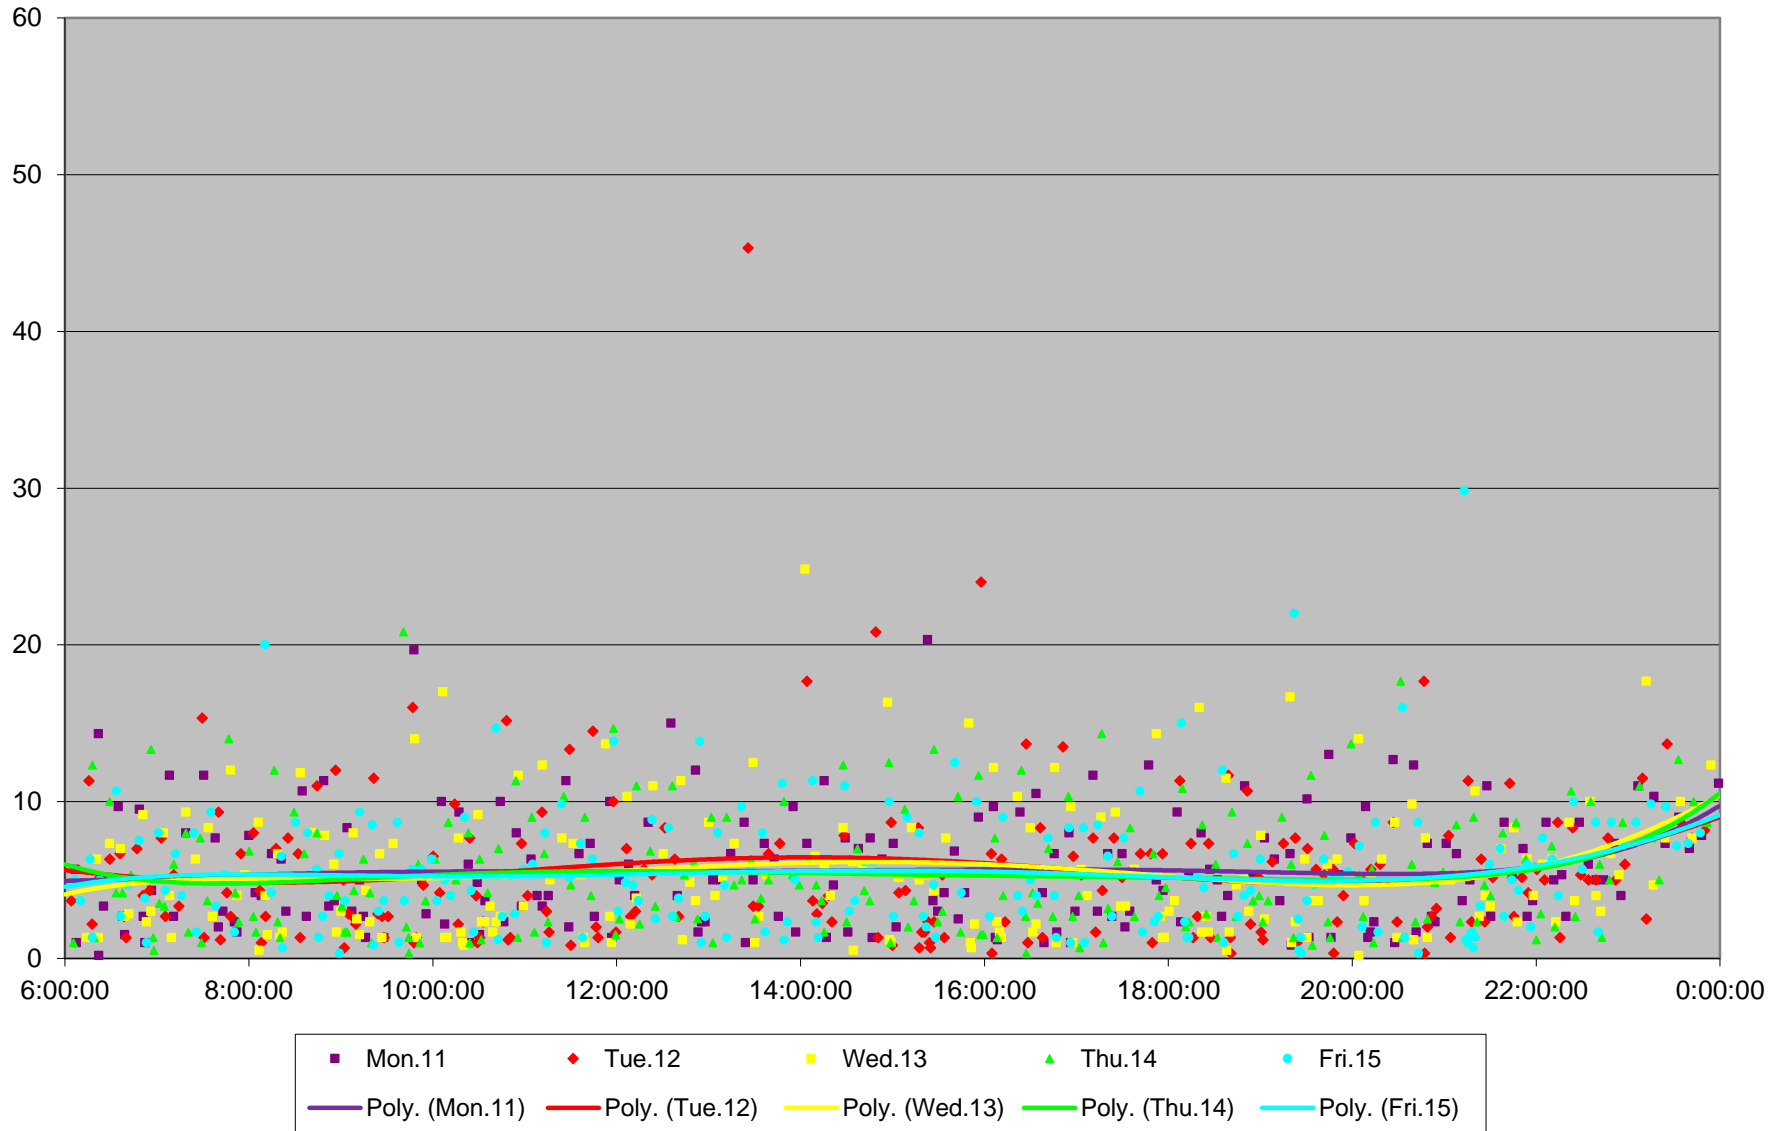

501 Queen Headways at Yonge St. Westbound January 2016

501 Queen Headways at Yonge St. Westbound January 2016

501 Queen Headways at Yonge St. Westbound January 2016

501 Queen Headways at Yonge St. Westbound January 2016

501 Queen Headways at Yonge St. Westbound January 2016

501 Queen Headways at Yonge St. Westbound January 2016

501 Queen Headways at Yonge St. Westbound January 2016

501 Queen Headways at Yonge St. Westbound January 2016 Weekday Statistics

501 Queen Headways at Yonge St. Westbound January 2016 Saturday Statistics

501 Queen Headways at Yonge St. Westbound January 2016 Sunday Statistics