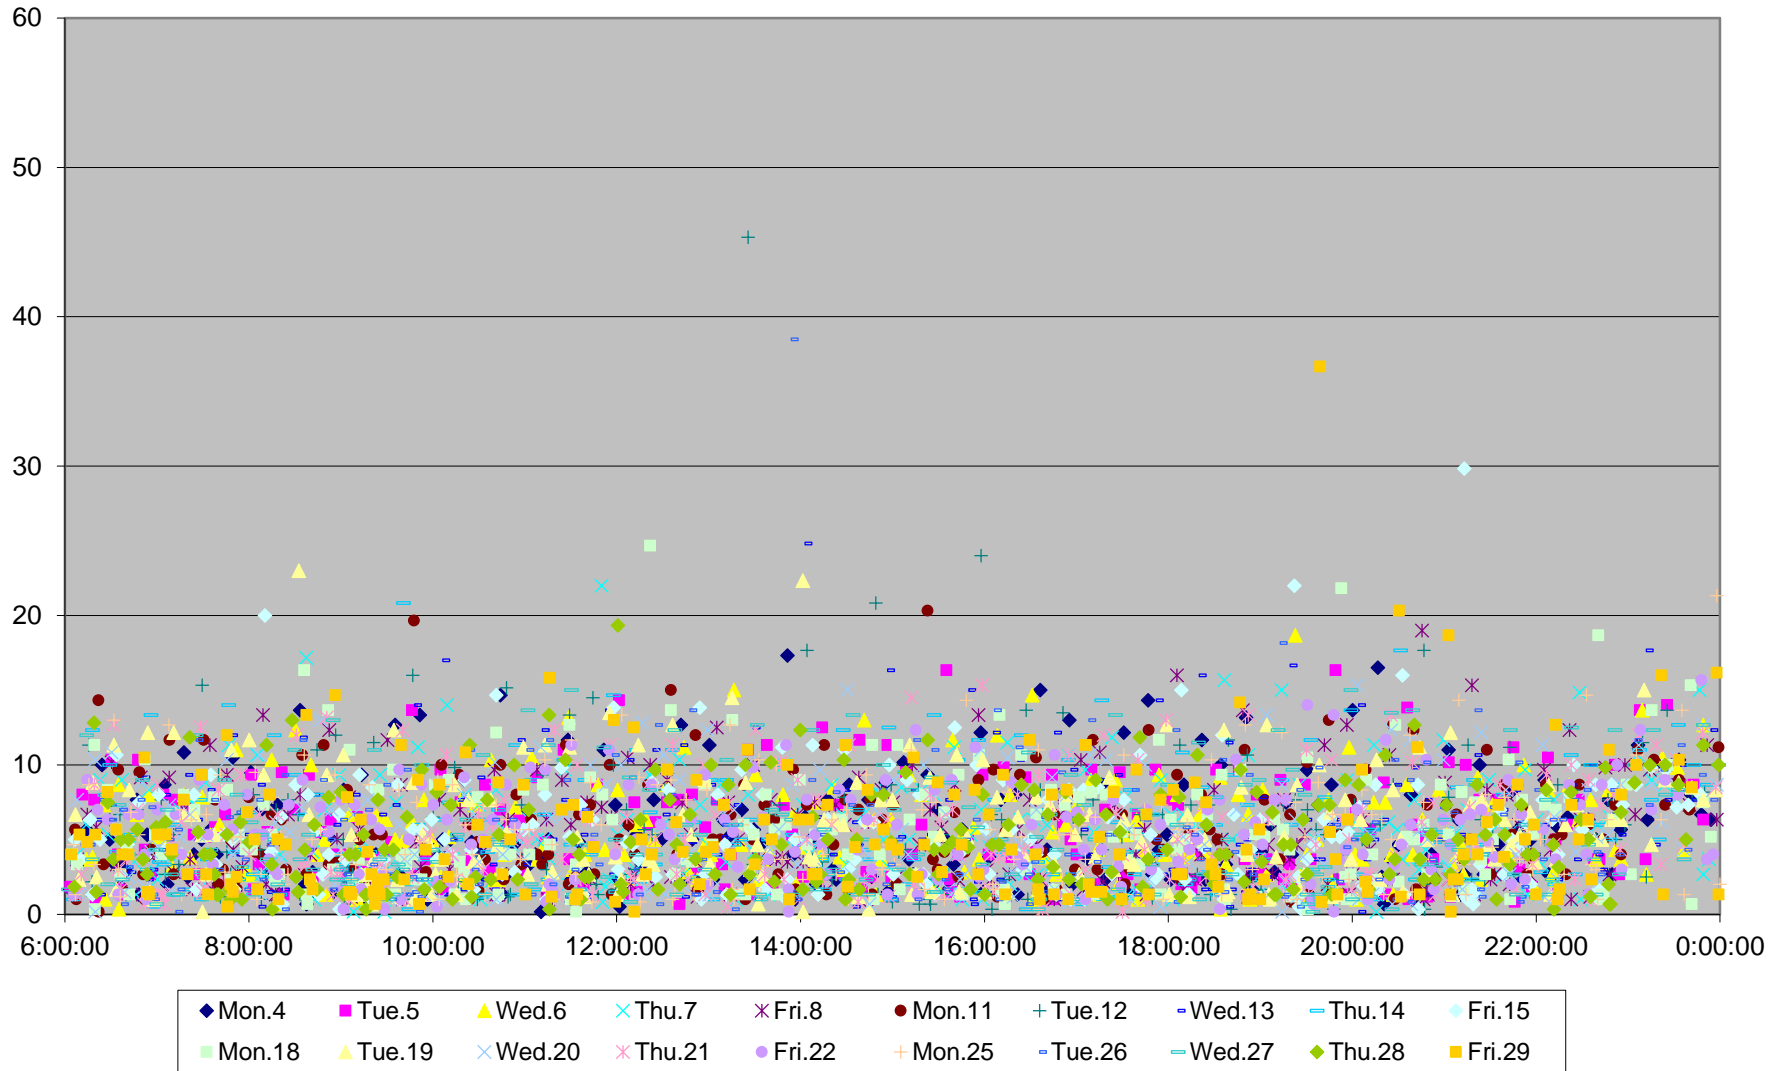

501 Queen Headways at Yonge St. Westbound January 2016

501 Queen Headways at Yonge St. Westbound January 2016

501 Queen Headways at Yonge St. Westbound January 2016

501 Queen Headways at Yonge St. Westbound January 2016

501 Queen Headways at Yonge St. Westbound January 2016

501 Queen Headways at Yonge St. Westbound January 2016

501 Queen Headways at Yonge St. Westbound January 2016

501 Queen Headways at Yonge St. Westbound January 2016 Weekday Statistics

501 Queen Headways at Yonge St. Westbound January 2016 Saturday Statistics

501 Queen Headways at Yonge St. Westbound January 2016 Sunday Statistics