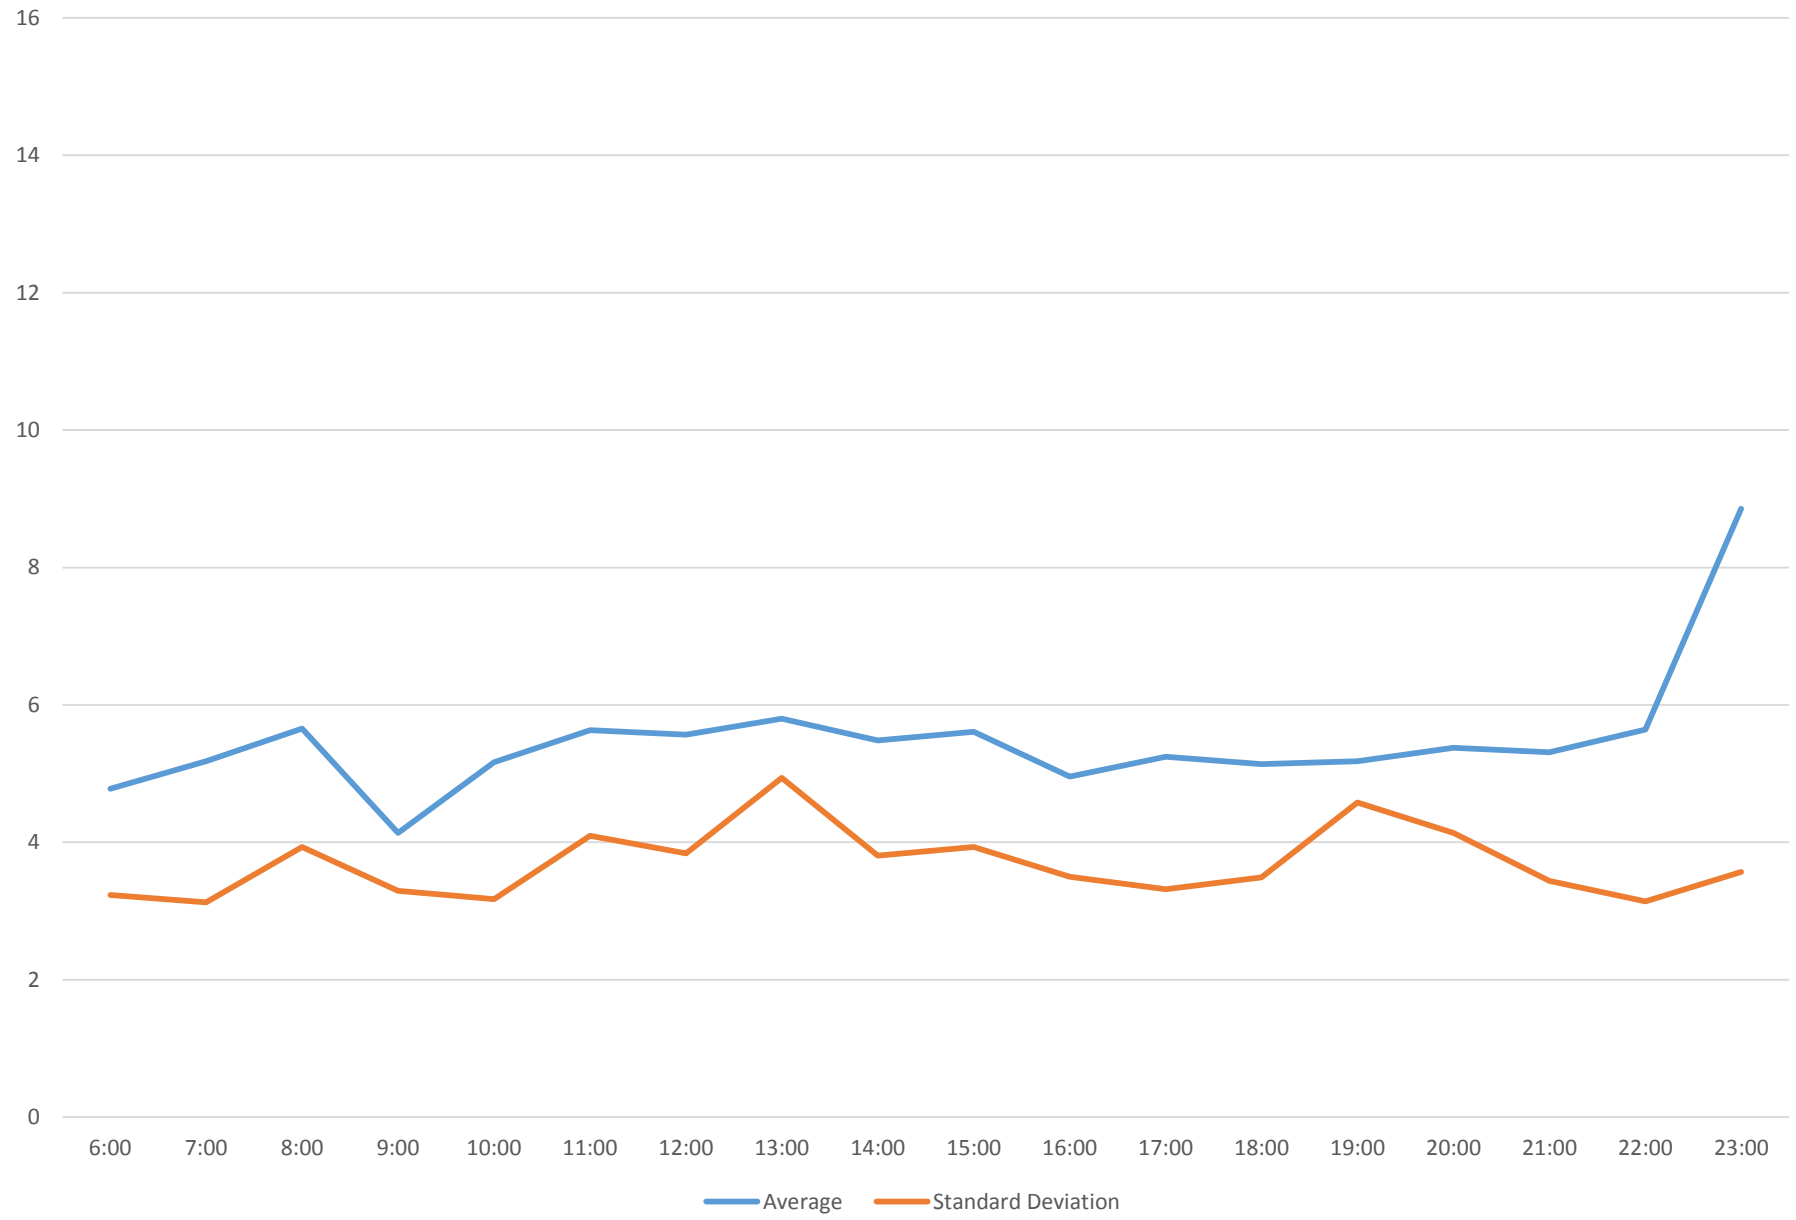

501 Queen Headways at Yonge St. Westbound January 2016

501 Queen Headways at Yonge St. Westbound January 2016

501 Queen Headways at Yonge St. Westbound January 2016

501 Queen Headways at Yonge St. Westbound January 2016 Weekday Statistics

501 Queen Headways at Yonge St. Westbound January 2016 Saturday Statistics

501 Queen Headways at Yonge St. Westbound January 2016 Sunday Statistics