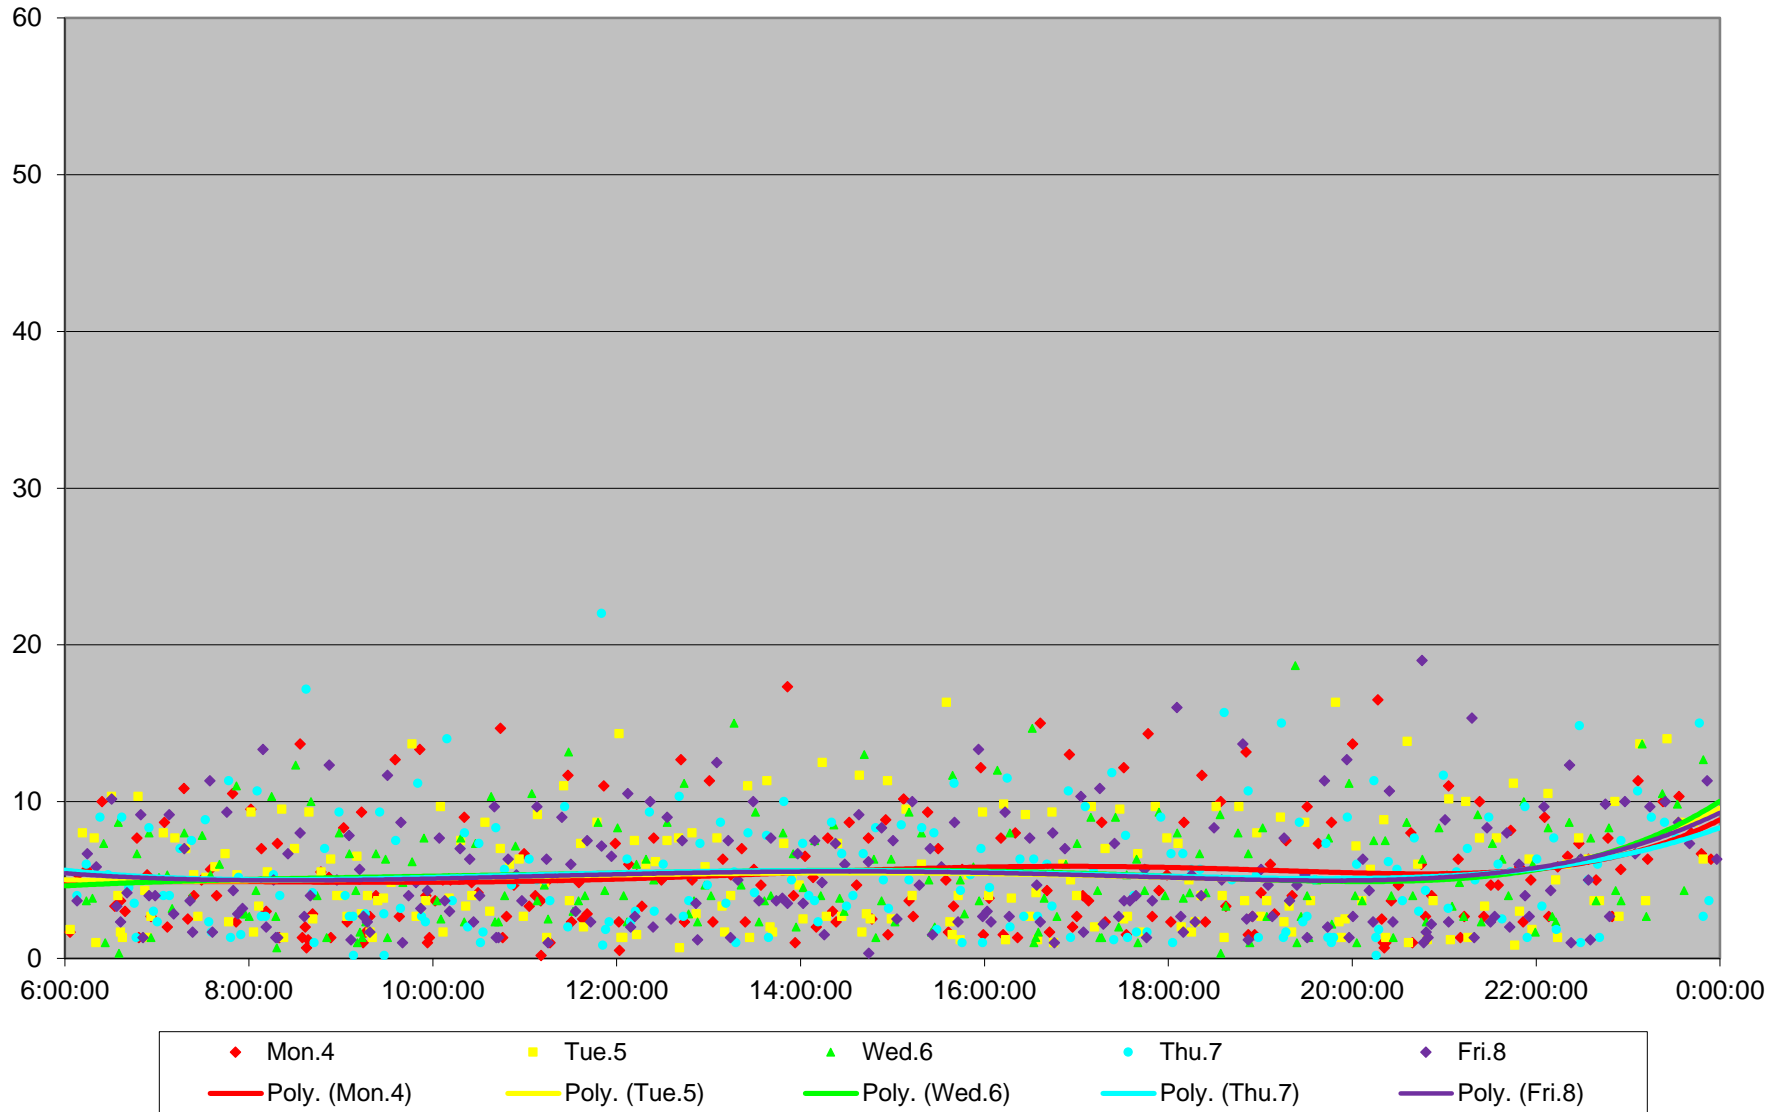

501 Queen Headways at Yonge St. Westbound January 2016

501 Queen Headways at Yonge St. Westbound January 2016

501 Queen Headways at Yonge St. Westbound January 2016

501 Queen Headways at Yonge St. Westbound January 2016

501 Queen Headways at Yonge St. Westbound January 2016

501 Queen Headways at Yonge St. Westbound January 2016

501 Queen Headways at Yonge St. Westbound January 2016

501 Queen Headways at Yonge St. Westbound January 2016 Weekday Statistics

501 Queen Headways at Yonge St. Westbound January 2016 Saturday Statistics

501 Queen Headways at Yonge St. Westbound January 2016 Sunday Statistics