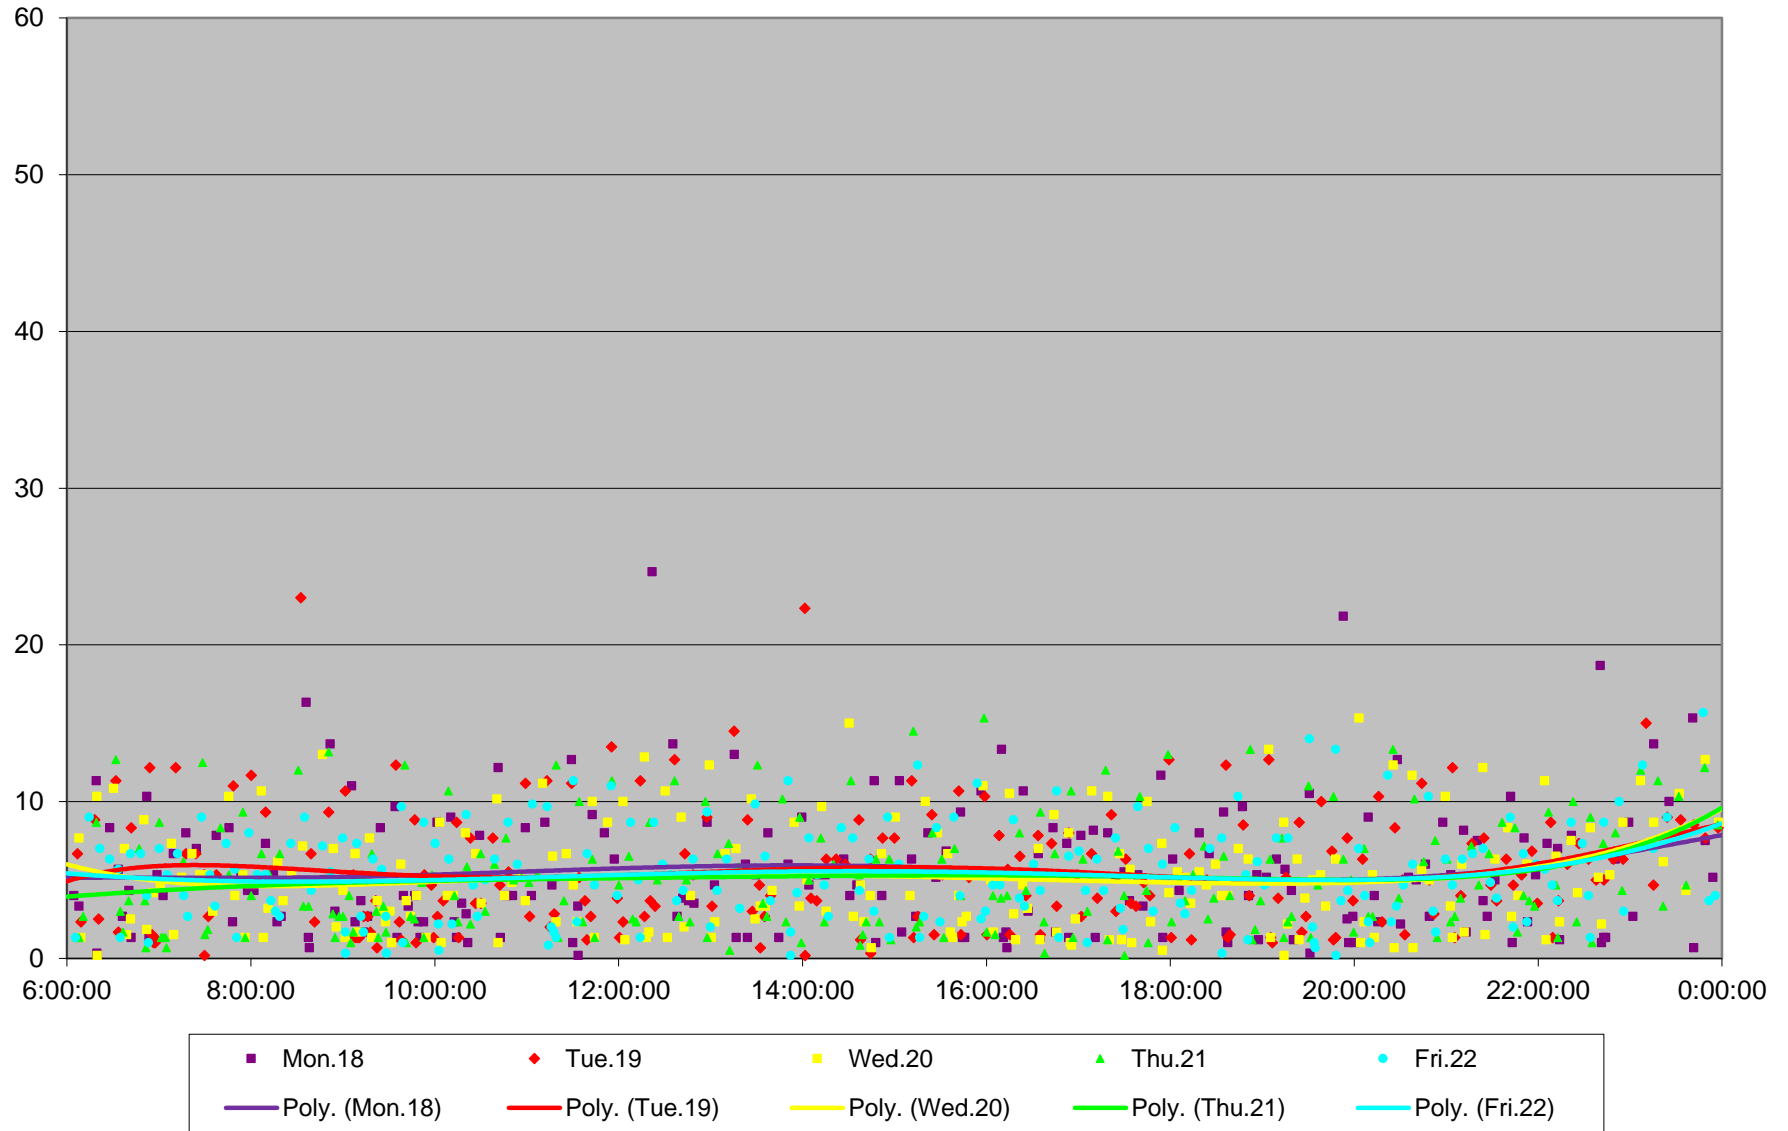

501 Queen Headways at Yonge St. Westbound January 2016

501 Queen Headways at Yonge St. Westbound January 2016

501 Queen Headways at Yonge St. Westbound January 2016

501 Queen Headways at Yonge St. Westbound January 2016

501 Queen Headways at Yonge St. Westbound January 2016

501 Queen Headways at Yonge St. Westbound January 2016

501 Queen Headways at Yonge St. Westbound January 2016

501 Queen Headways at Yonge St. Westbound January 2016 Weekday Statistics

501 Queen Headways at Yonge St. Westbound January 2016 Saturday Statistics

501 Queen Headways at Yonge St. Westbound January 2016 Sunday Statistics