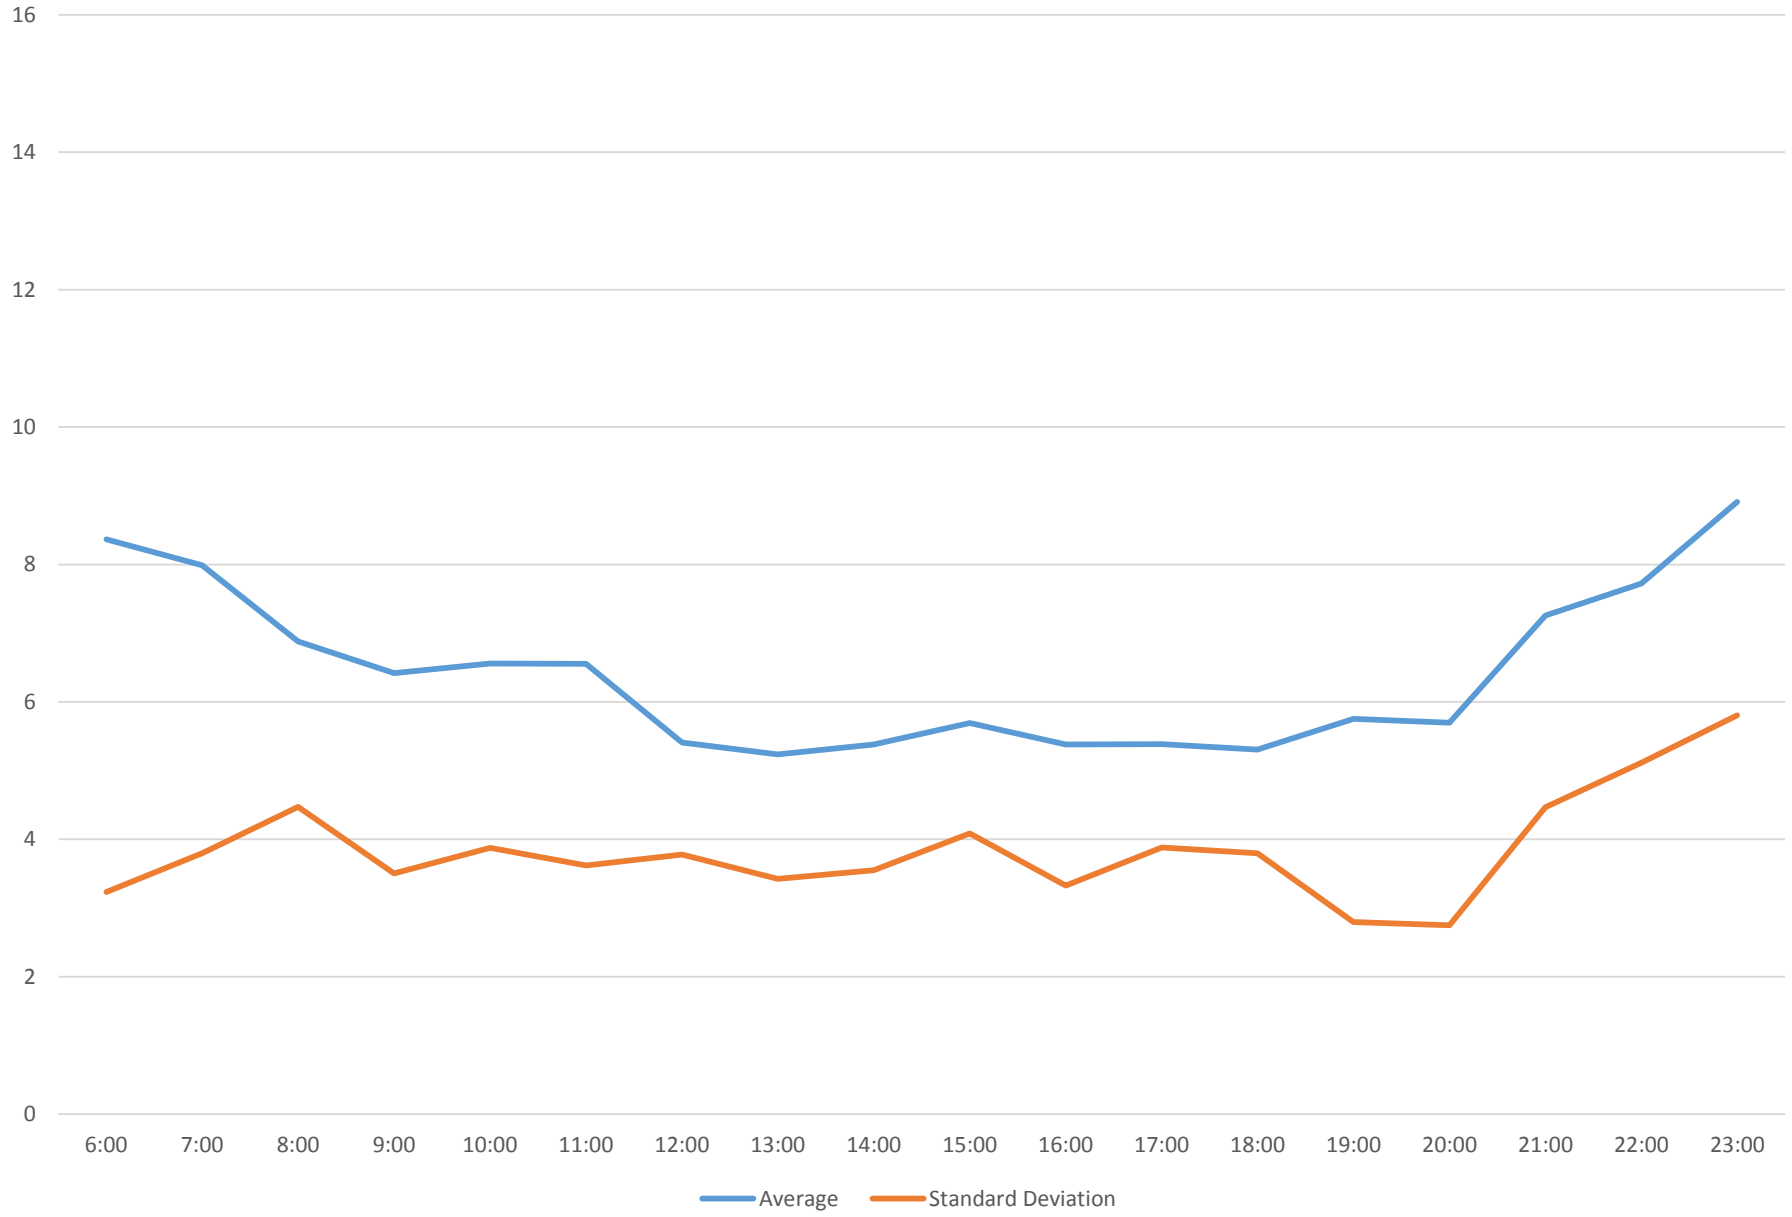

501 Queen Headways at Yonge St. Westbound January 2016

501 Queen Headways at Yonge St. Westbound January 2016

501 Queen Headways at Yonge St. Westbound January 2016

501 Queen Headways at Yonge St. Westbound January 2016 Weekday Statistics

501 Queen Headways at Yonge St. Westbound January 2016 Saturday Statistics

501 Queen Headways at Yonge St. Westbound January 2016 Sunday Statistics