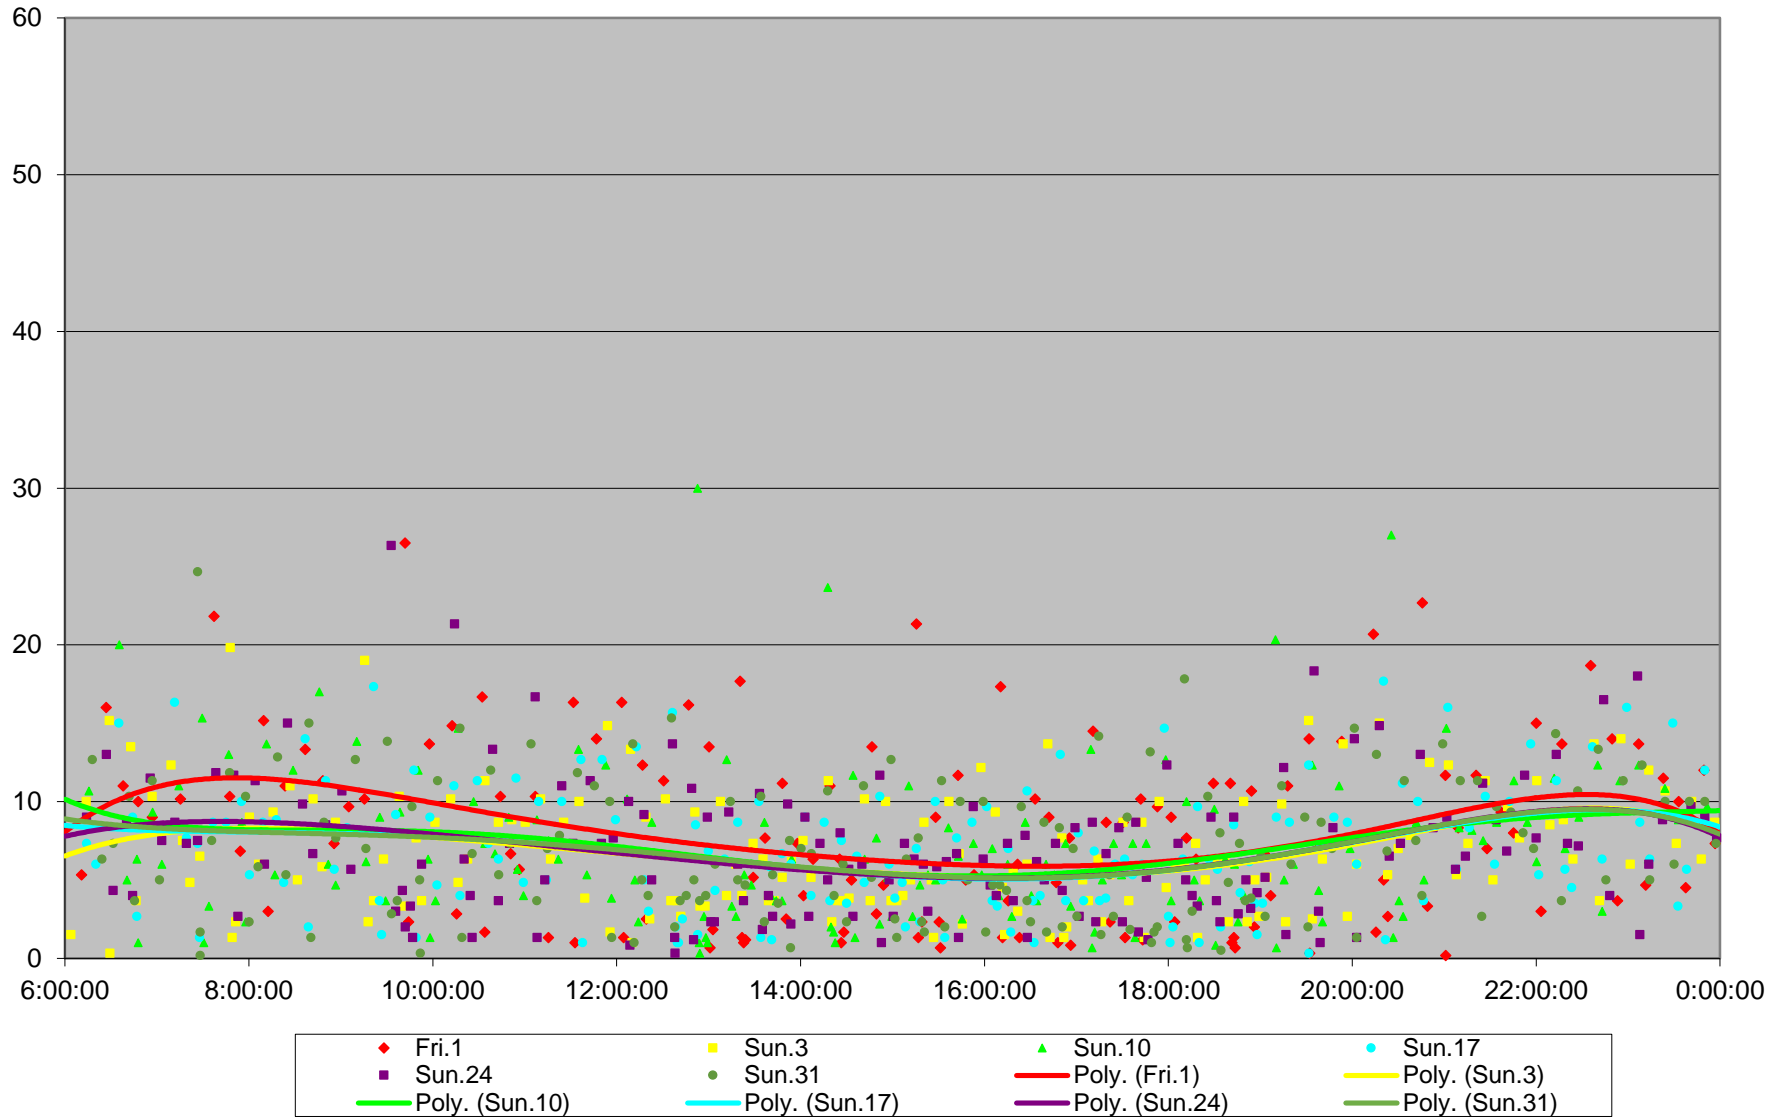

501 Queen Headways at Yonge St. Westbound January 2016

501 Queen Headways at Yonge St. Westbound January 2016

501 Queen Headways at Yonge St. Westbound January 2016

501 Queen Headways at Yonge St. Westbound January 2016

501 Queen Headways at Yonge St. Westbound January 2016

501 Queen Headways at Yonge St. Westbound January 2016

501 Queen Headways at Yonge St. Westbound January 2016

501 Queen Headways at Yonge St. Westbound January 2016 Weekday Statistics

501 Queen Headways at Yonge St. Westbound January 2016 Saturday Statistics

501 Queen Headways at Yonge St. Westbound January 2016 Sunday Statistics