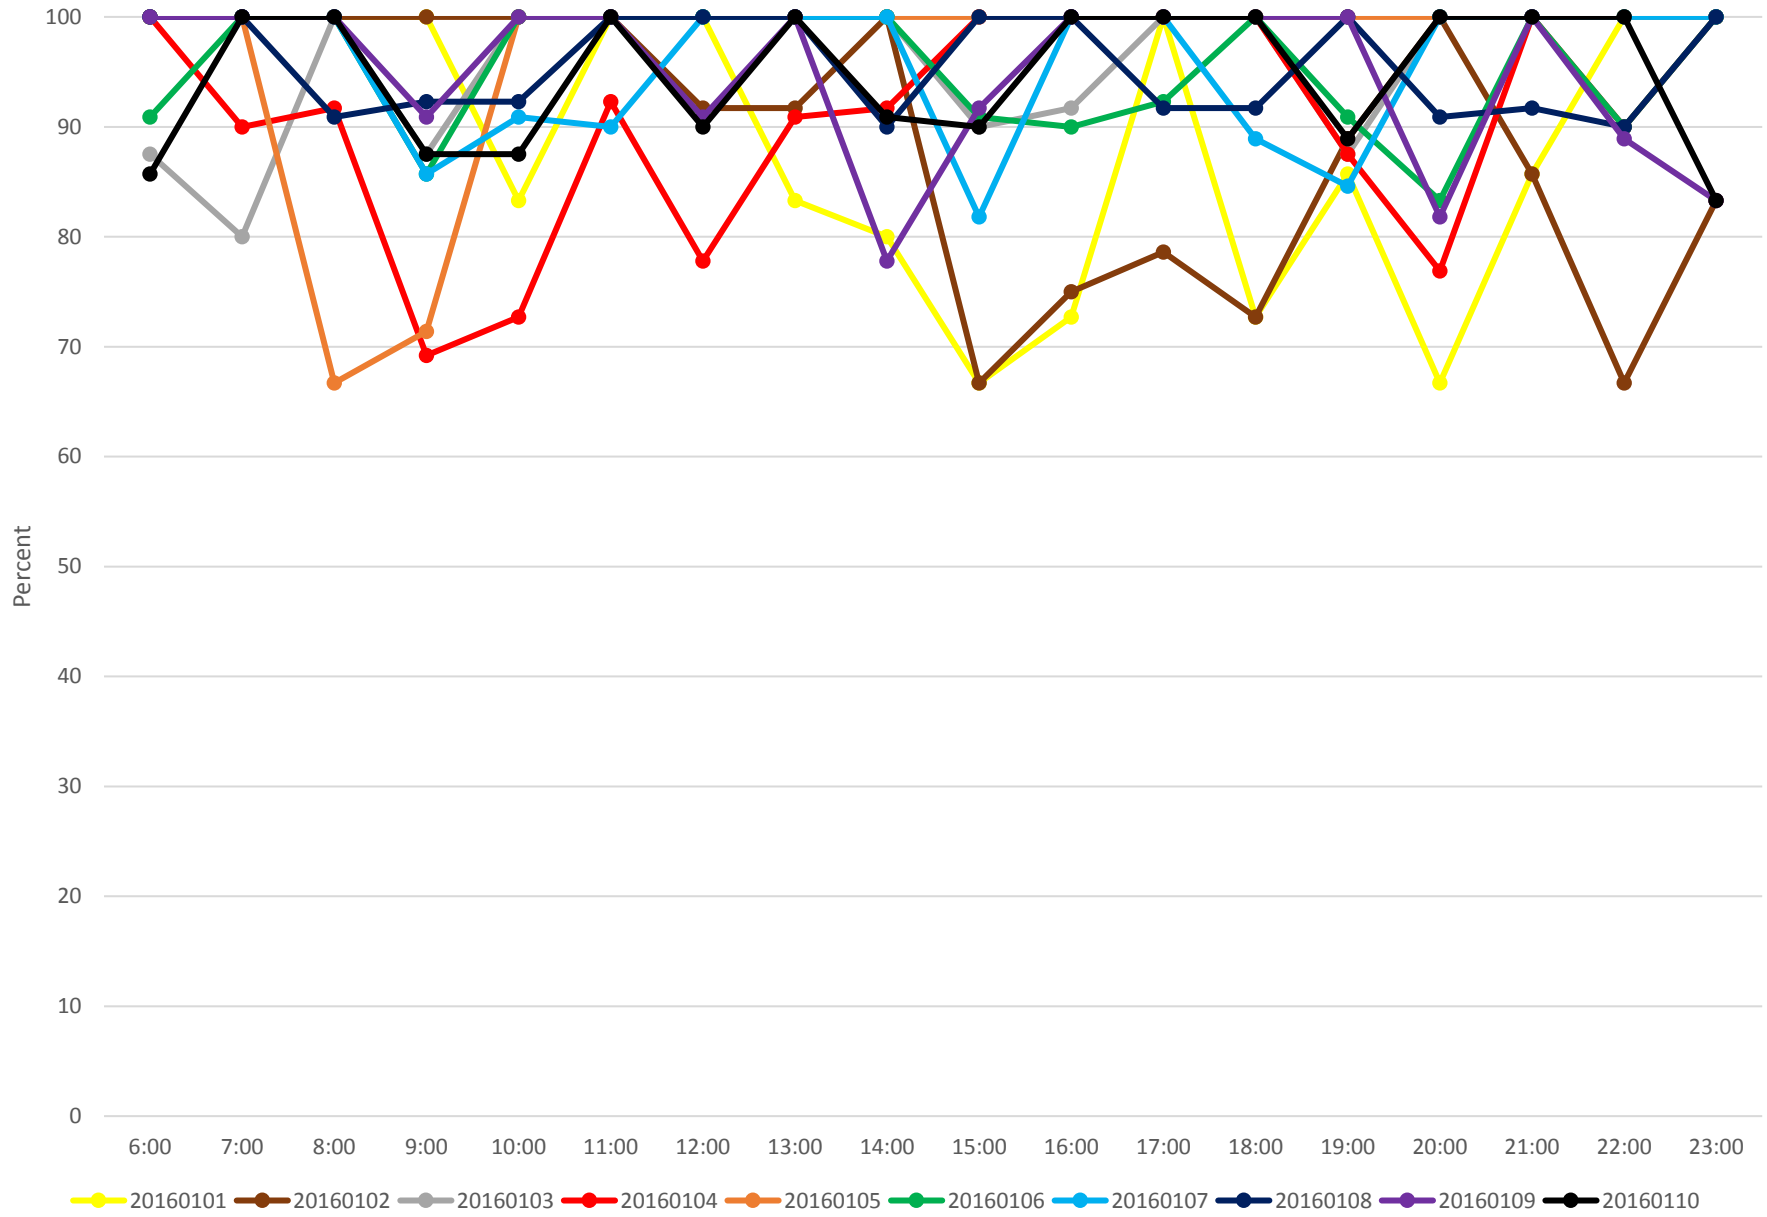

January 2016 Proportion of Service Leaving Yonge St. WB Arriving at Humber Loop

January 2016 Proportion of Service Leaving Yonge St. WB Arriving at Humber Loop

January 2016 Proportion of Service Leaving Yonge St. WB Arriving at Humber Loop

January 2016 Proportion of Service Leaving Yonge St. WB Arriving at Humber Loop

January 2016 Proportion of Service Leaving Yonge St. WB Arriving at Humber Loop