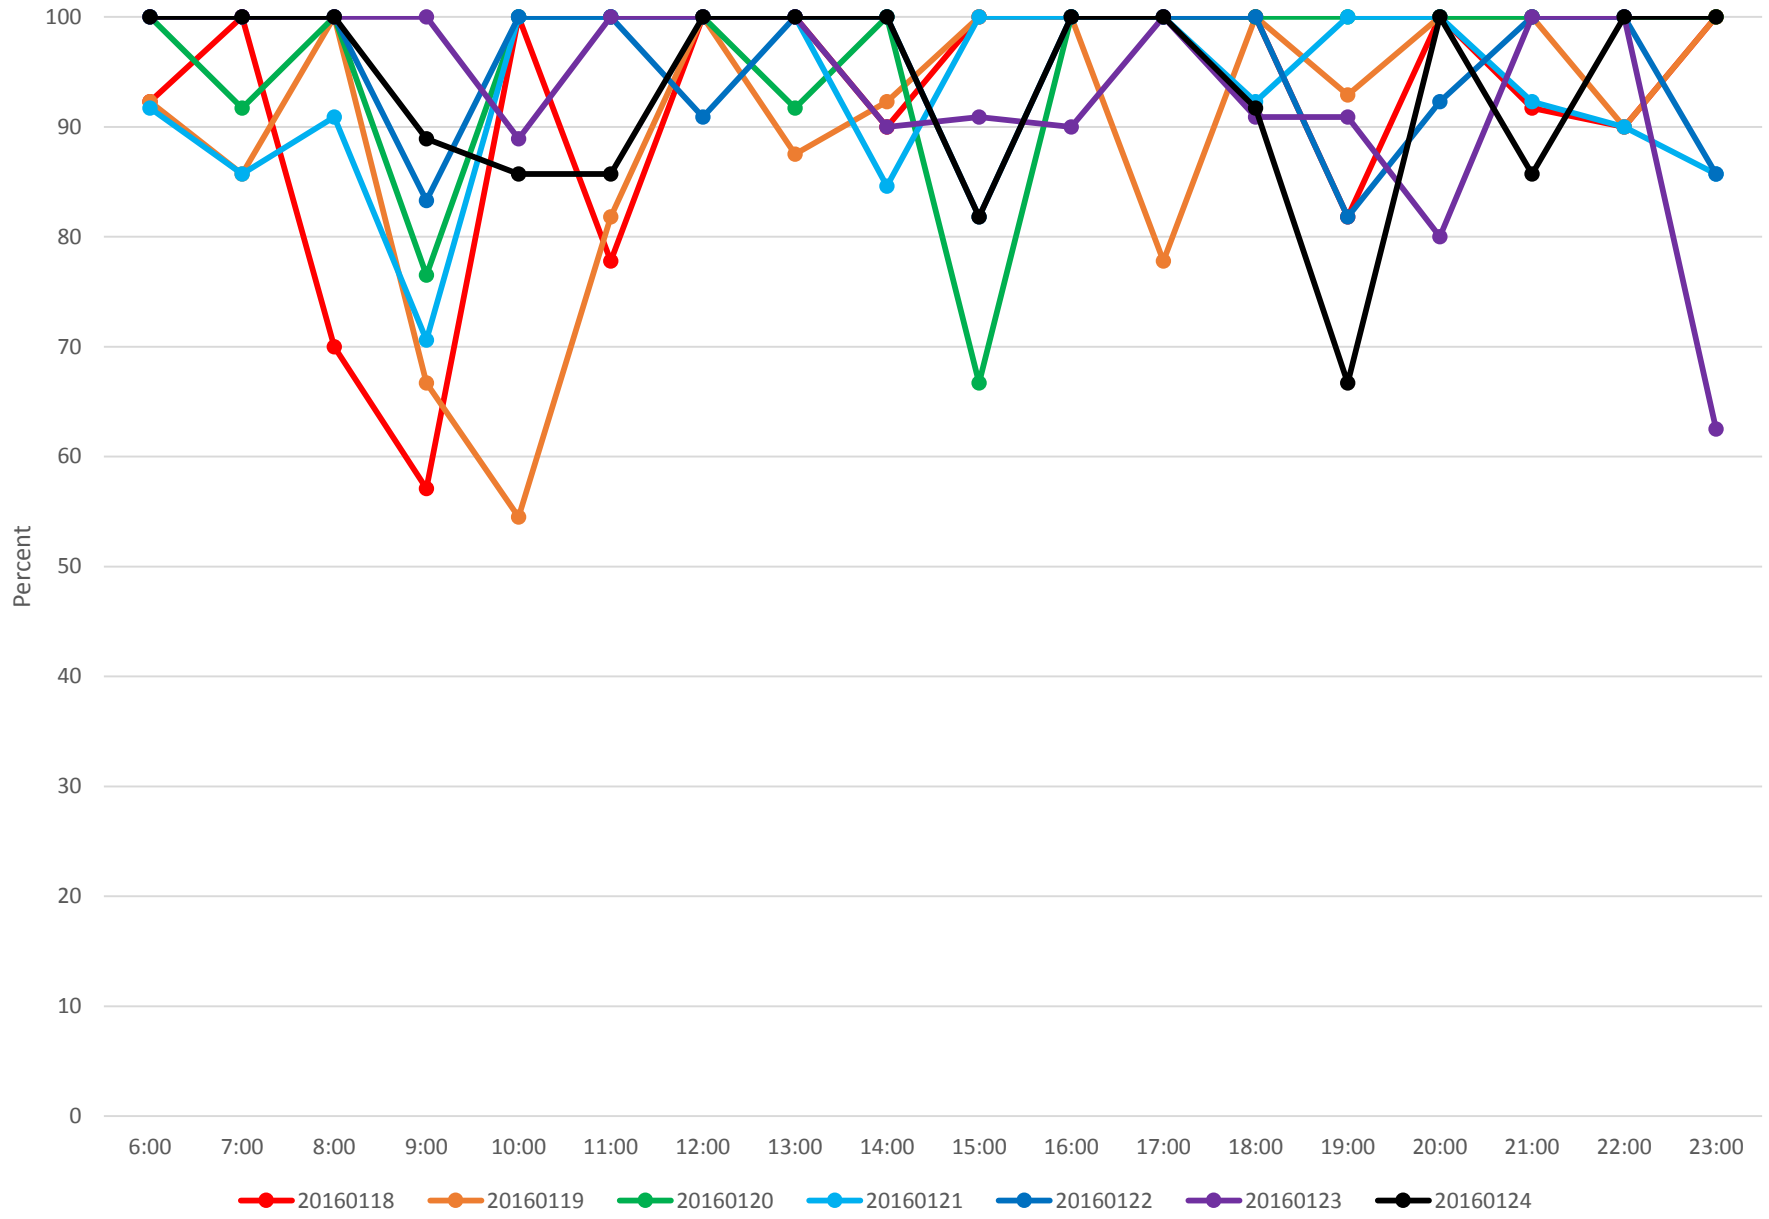

January 2016 Proportion of Service Leaving Yonge St. WB Arriving at Humber Loop

January 2016 Proportion of Service Leaving Yonge St. WB Arriving at Humber Loop

January 2016 Proportion of Service Leaving Yonge St. WB Arriving at Humber Loop

January 2016 Proportion of Service Leaving Yonge St. WB Arriving at Humber Loop

January 2016 Proportion of Service Leaving Yonge St. WB Arriving at Humber Loop