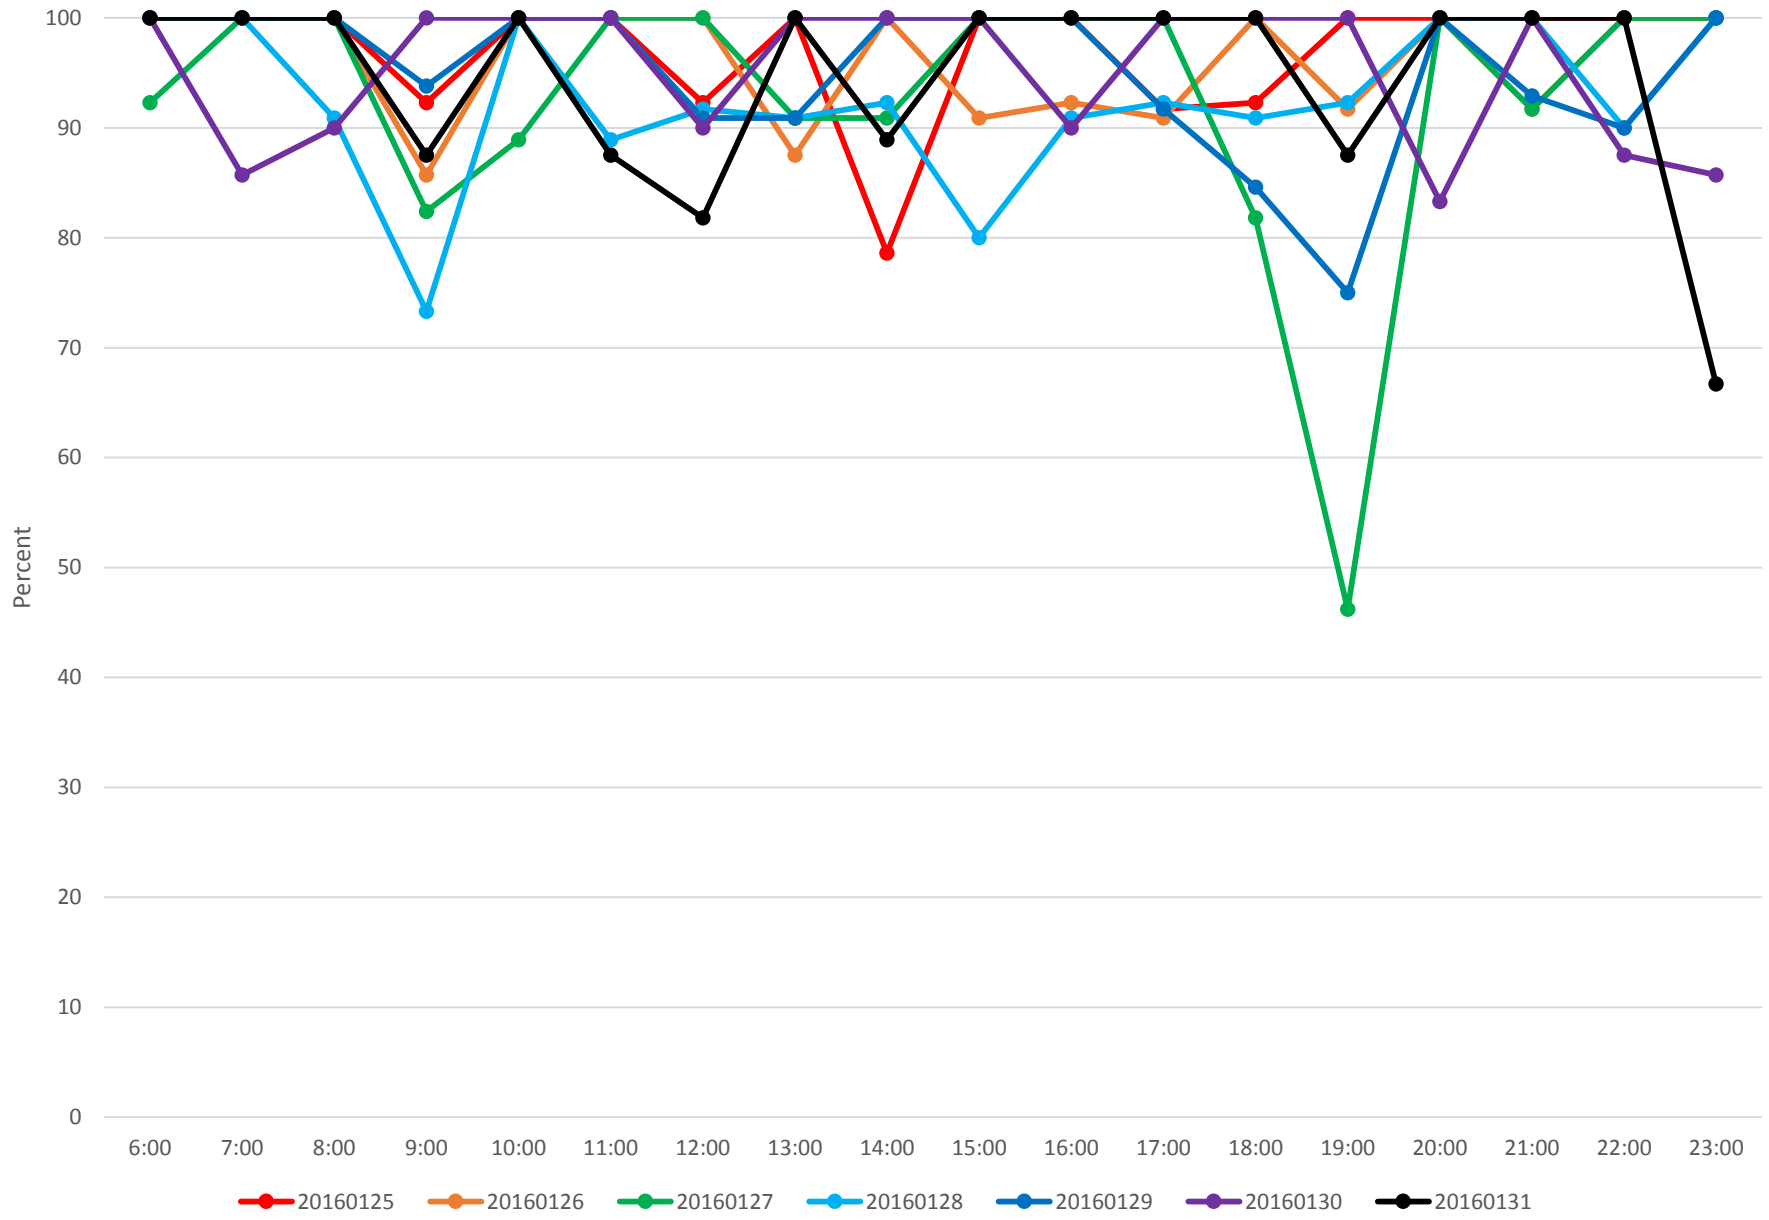

January 2016 Proportion of Service Leaving Yonge St. WB Arriving at Humber Loop

January 2016 Proportion of Service Leaving Yonge St. WB Arriving at Humber Loop

January 2016 Proportion of Service Leaving Yonge St. WB Arriving at Humber Loop

January 2016 Proportion of Service Leaving Yonge St. WB Arriving at Humber Loop

January 2016 Proportion of Service Leaving Yonge St. WB Arriving at Humber Loop