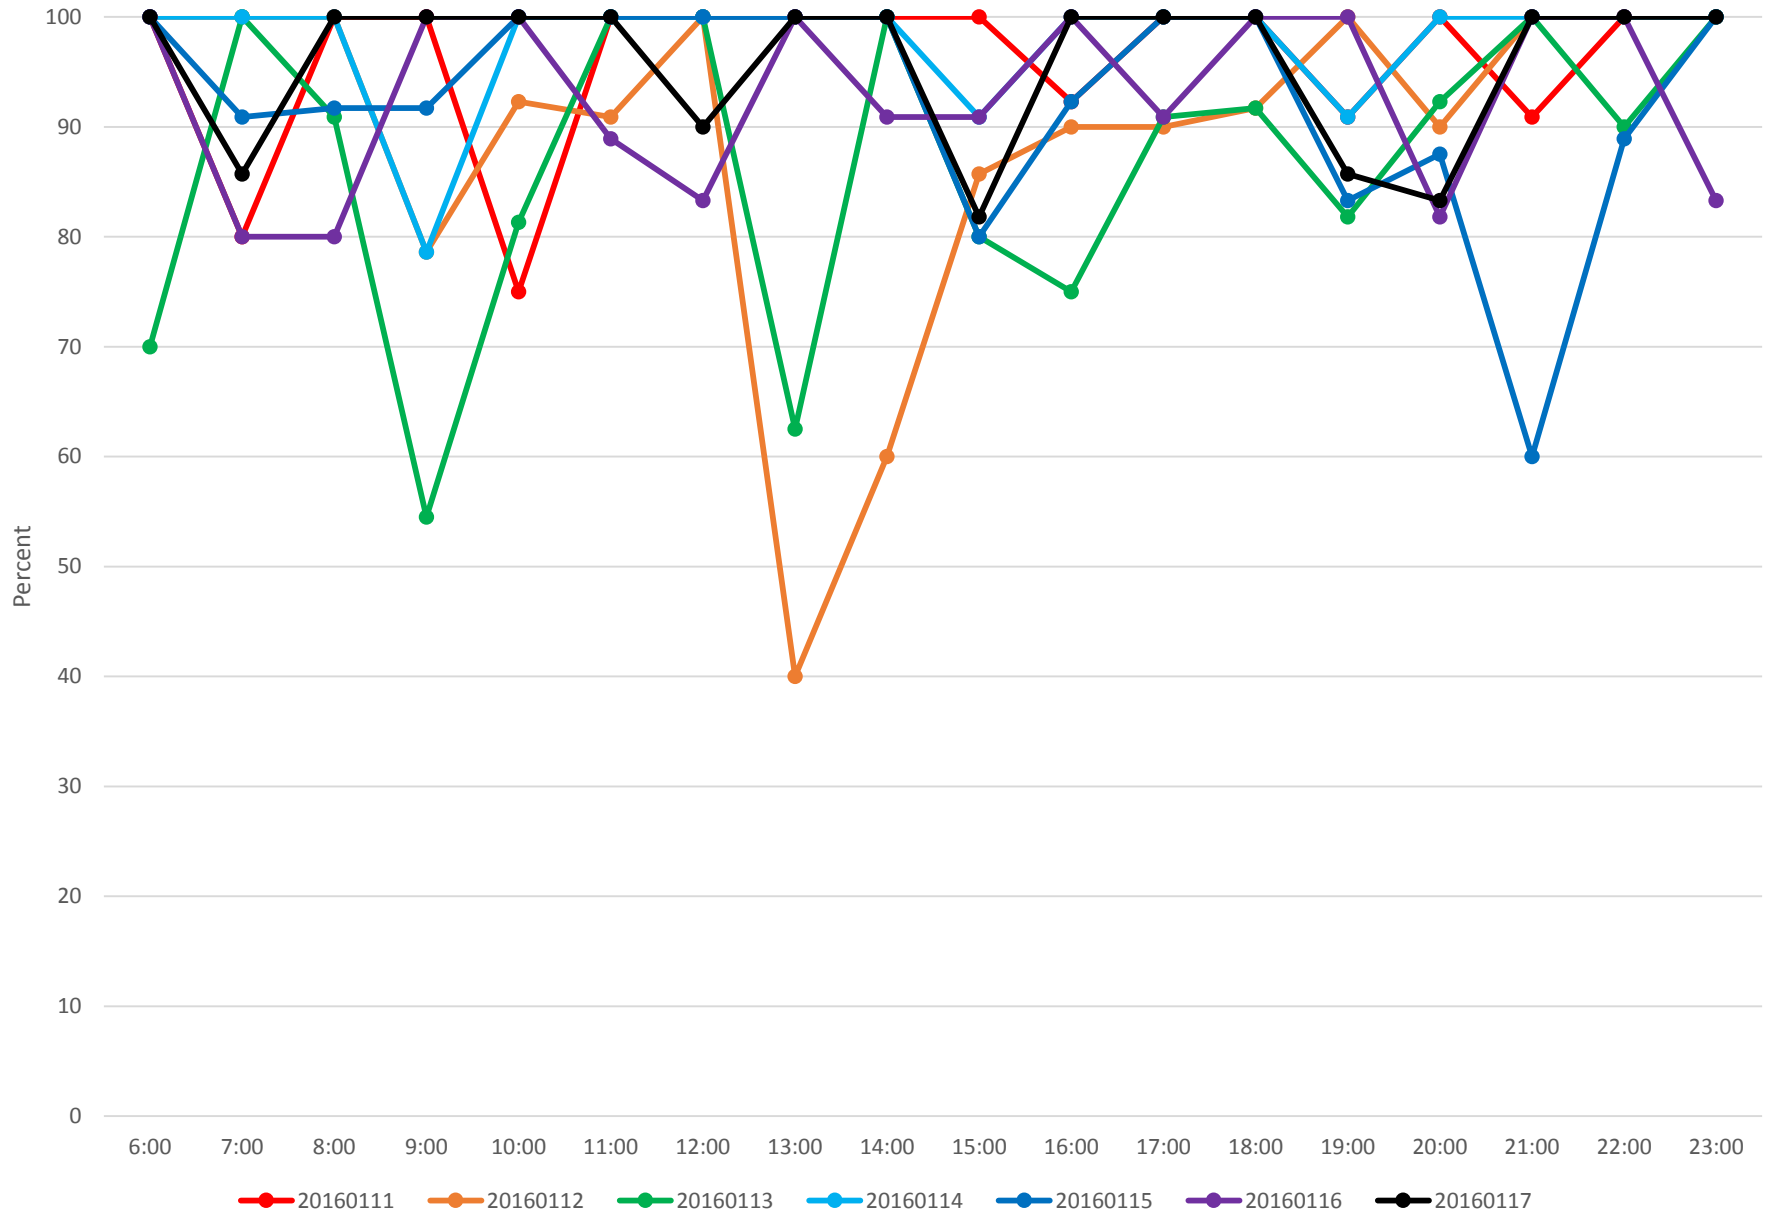

January 2016 Proportion of Service Leaving Yonge St. WB Arriving at Humber Loop

January 2016 Proportion of Service Leaving Yonge St. WB Arriving at Humber Loop

January 2016 Proportion of Service Leaving Yonge St. WB Arriving at Humber Loop

January 2016 Proportion of Service Leaving Yonge St. WB Arriving at Humber Loop

January 2016 Proportion of Service Leaving Yonge St. WB Arriving at Humber Loop