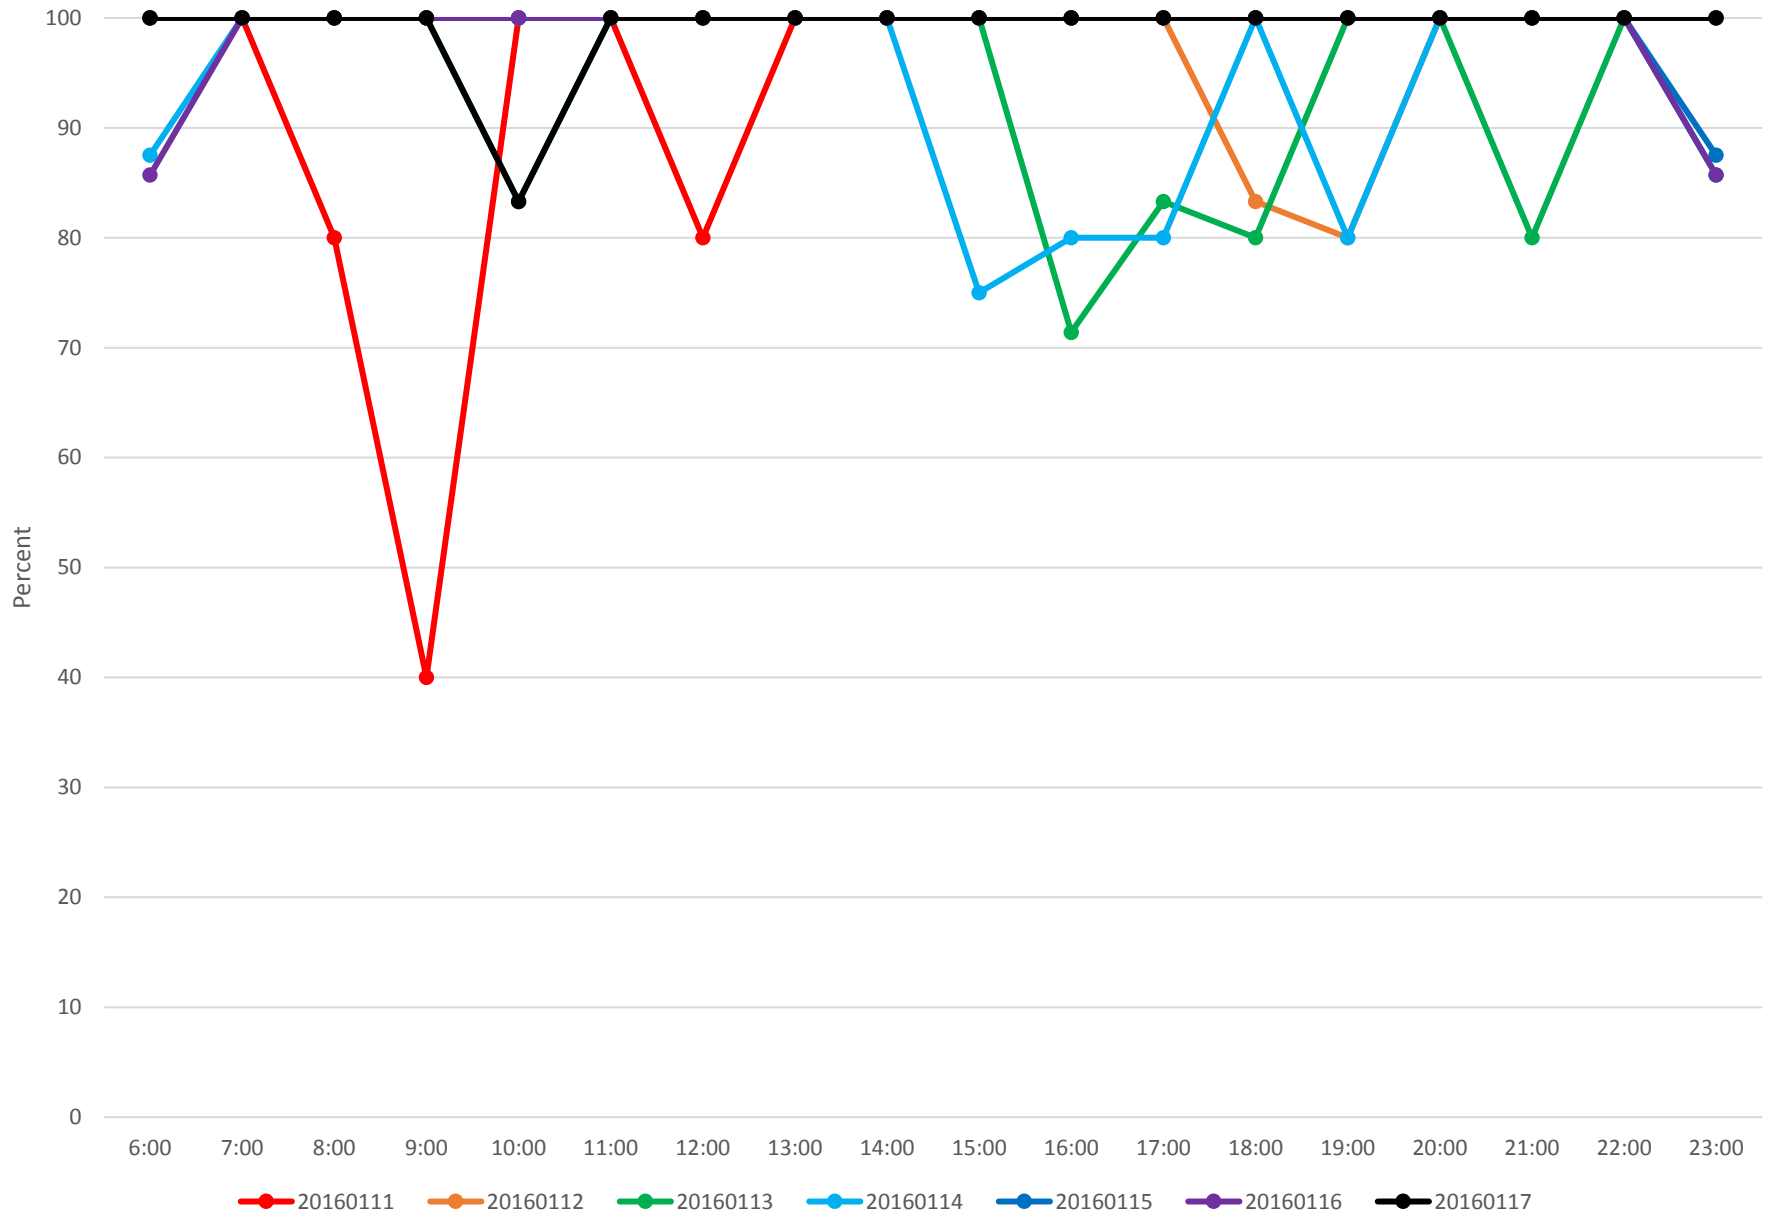

January 2016 Proportion of Service Leaving Humber Loop WB Arriving at Long Branch

January 2016 Proportion of Service Leaving Humber Loop WB Arriving at Long Branch

January 2016 Proportion of Service Leaving Humber Loop WB Arriving at Long Branch

January 2016 Proportion of Service Leaving Humber Loop WB Arriving at Long Branch