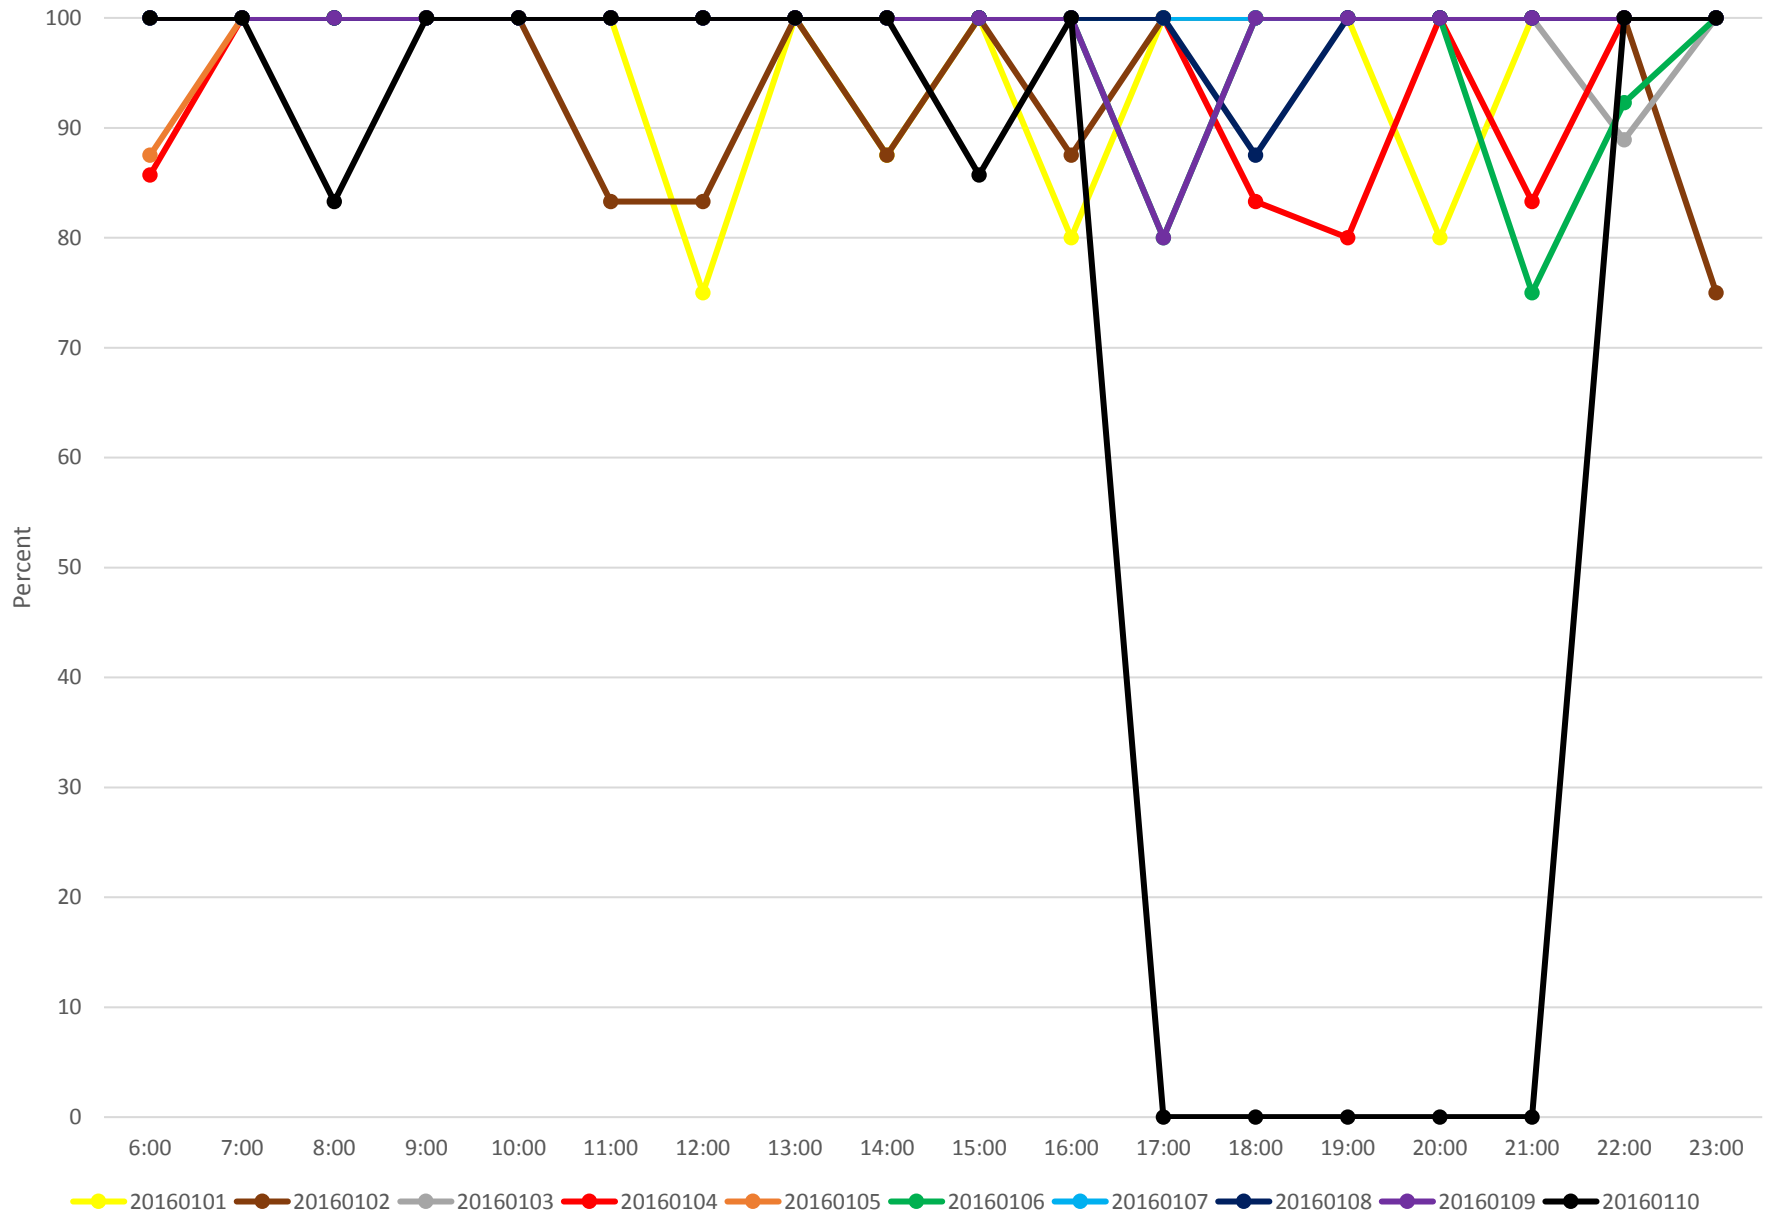

January 2016 Proportion of Service Leaving Humber Loop WB Arriving at Long Branch

January 2016 Proportion of Service Leaving Humber Loop WB Arriving at Long Branch

January 2016 Proportion of Service Leaving Humber Loop WB Arriving at Long Branch

January 2016 Proportion of Service Leaving Humber Loop WB Arriving at Long Branch