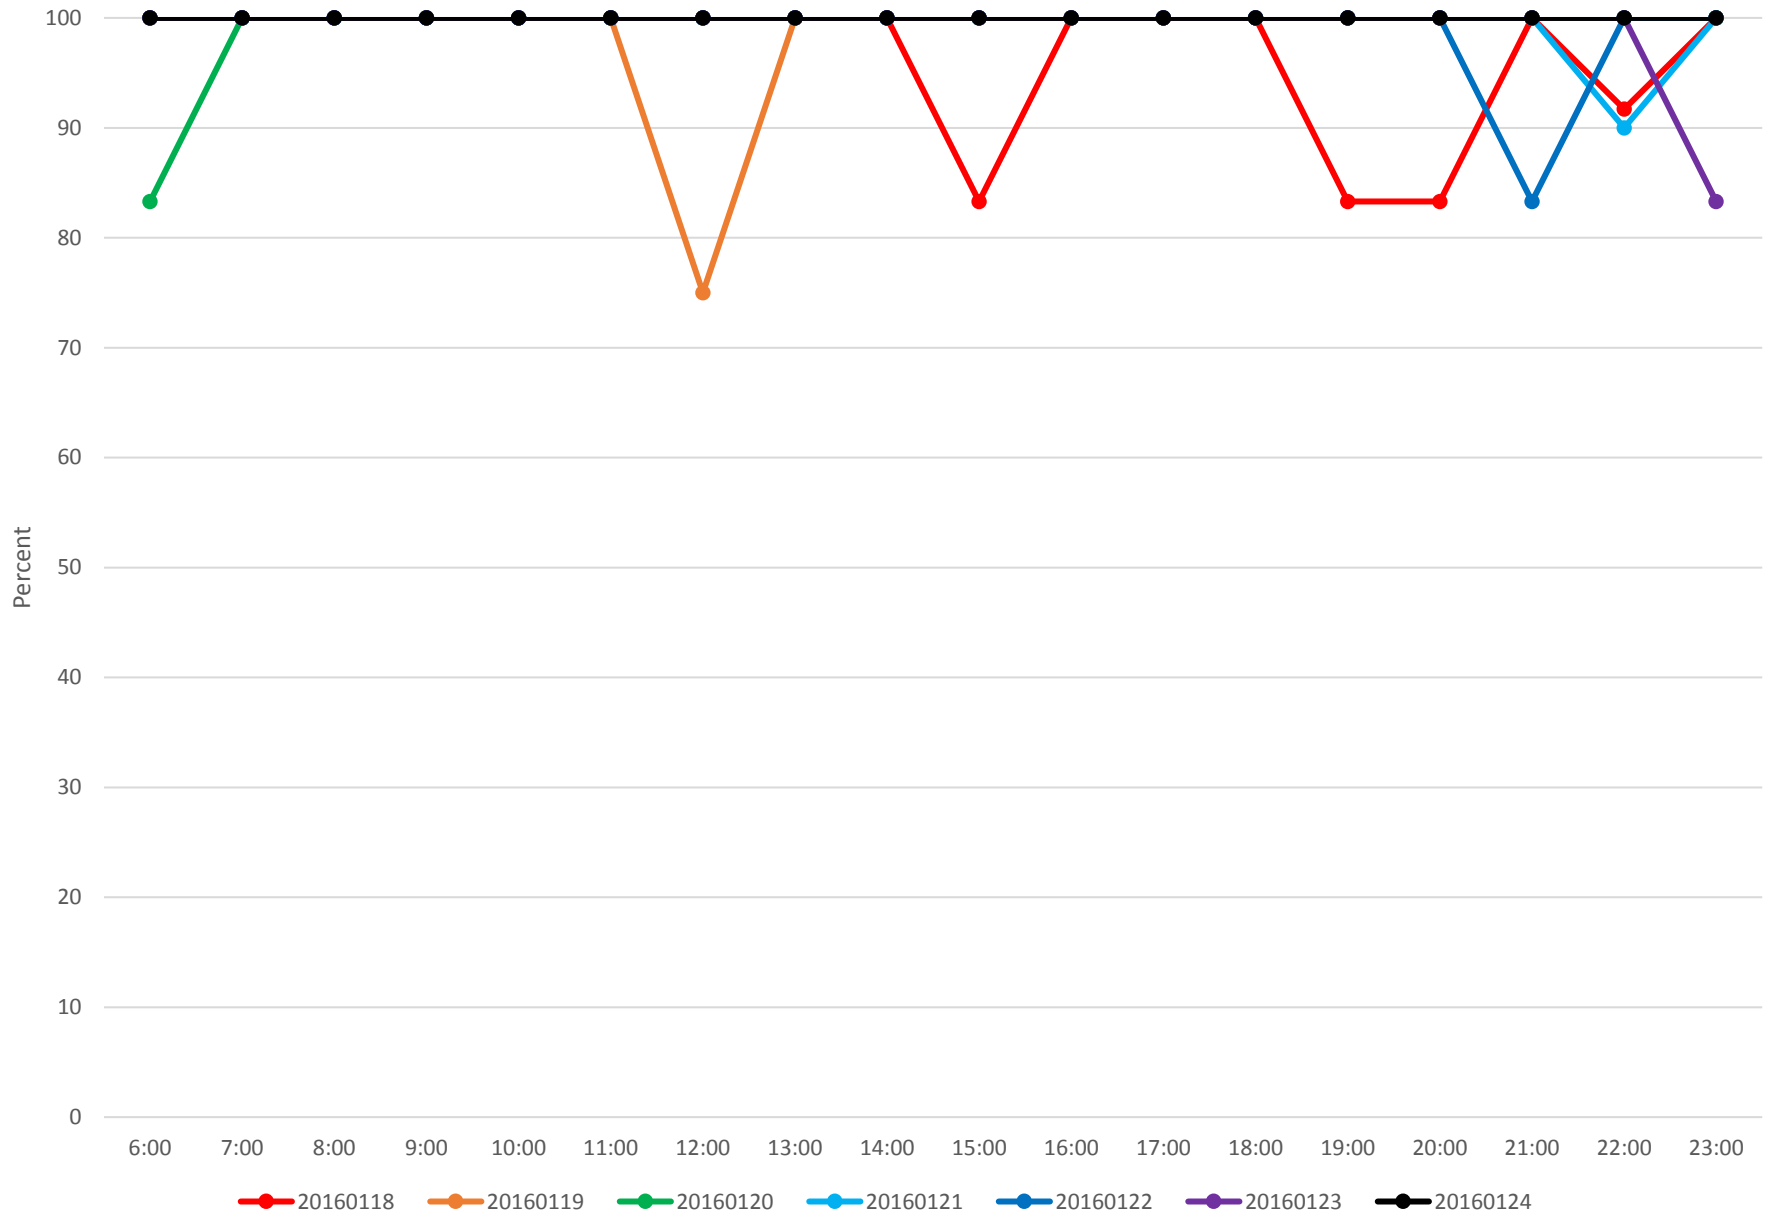

January 2016 Proportion of Service Leaving Humber Loop WB Arriving at Long Branch

January 2016 Proportion of Service Leaving Humber Loop WB Arriving at Long Branch

January 2016 Proportion of Service Leaving Humber Loop WB Arriving at Long Branch

January 2016 Proportion of Service Leaving Humber Loop WB Arriving at Long Branch