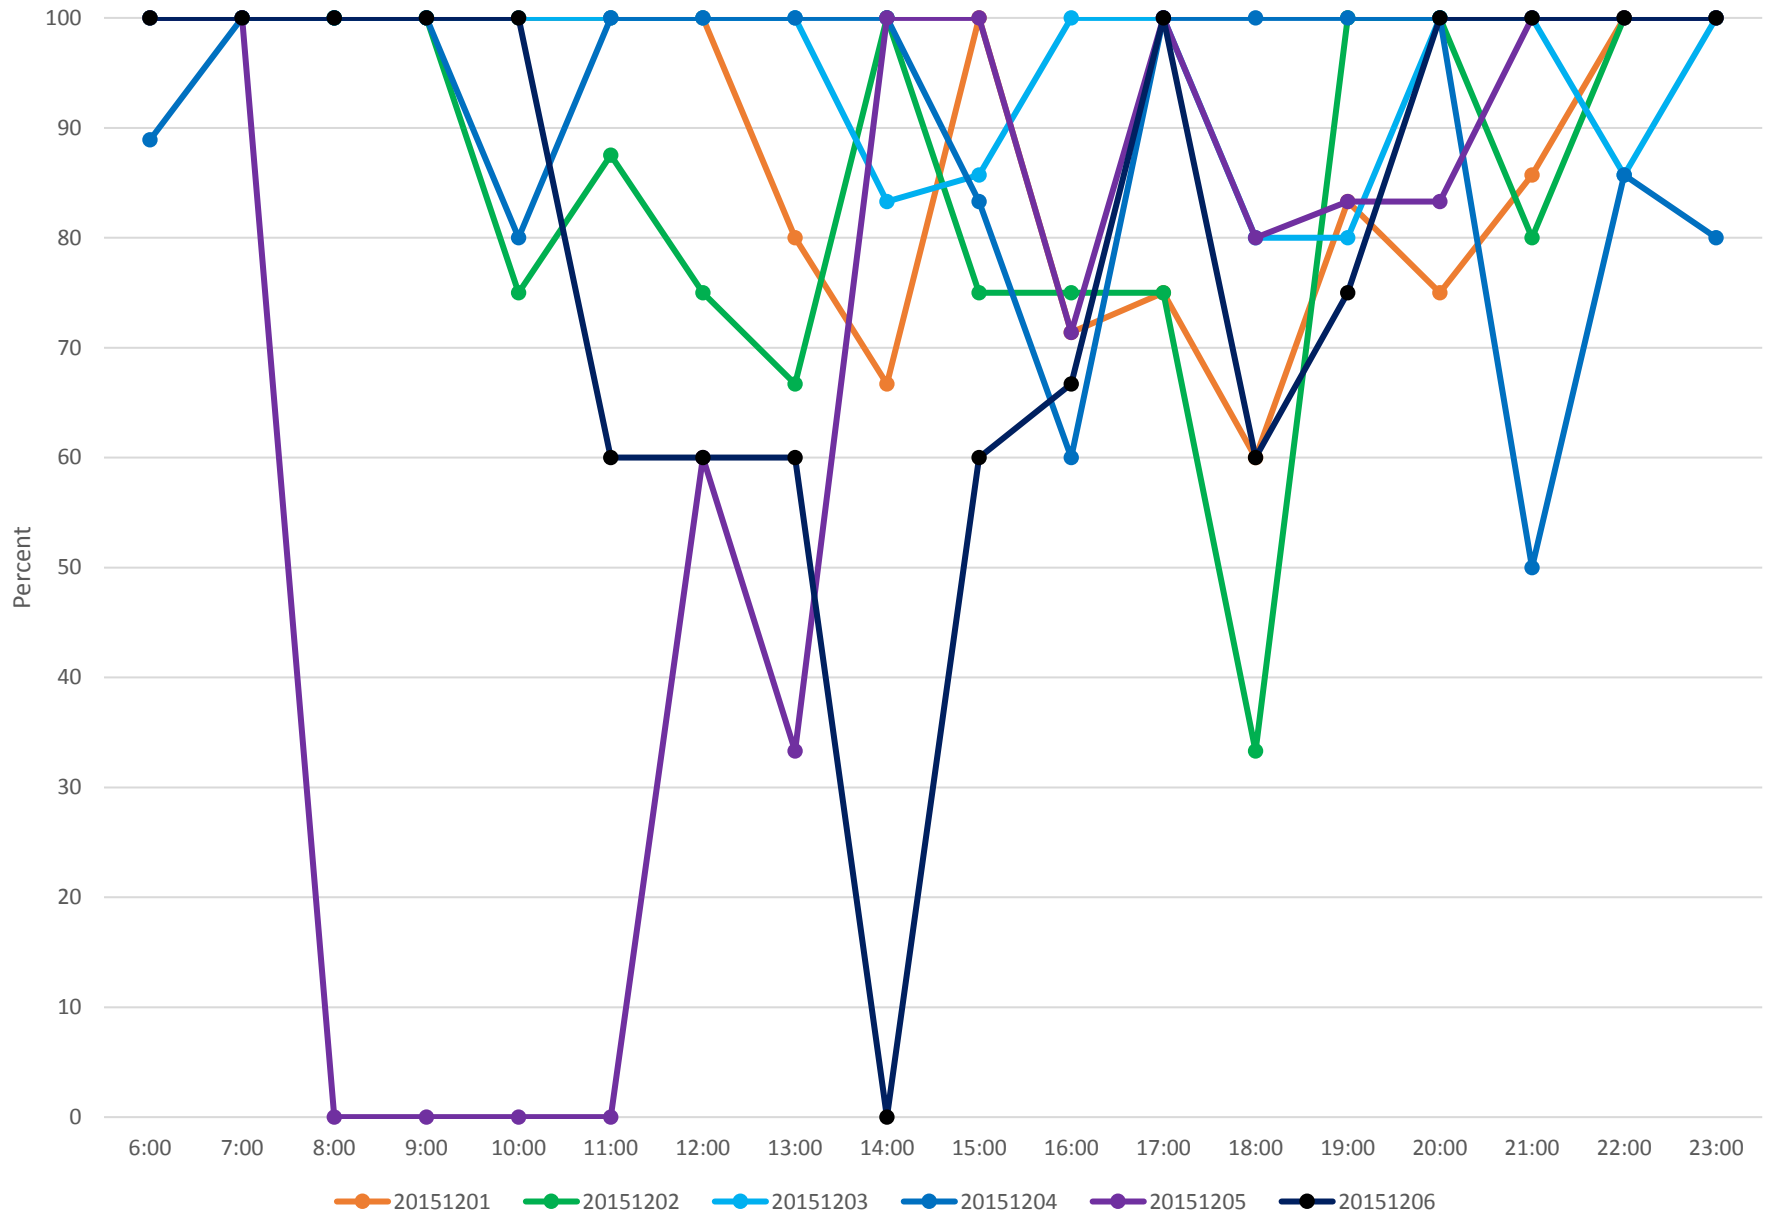

December 2015 Proportion of Service Leaving Humber Loop WB Arriving at Long Branch

December 2015 Proportion of Service Leaving Humber Loop WB Arriving at Long Branch

December 2015 Proportion of Service Leaving Humber Loop WB Arriving at Long Branch

December 2015 Proportion of Service Leaving Humber Loop WB Arriving at Long Branch