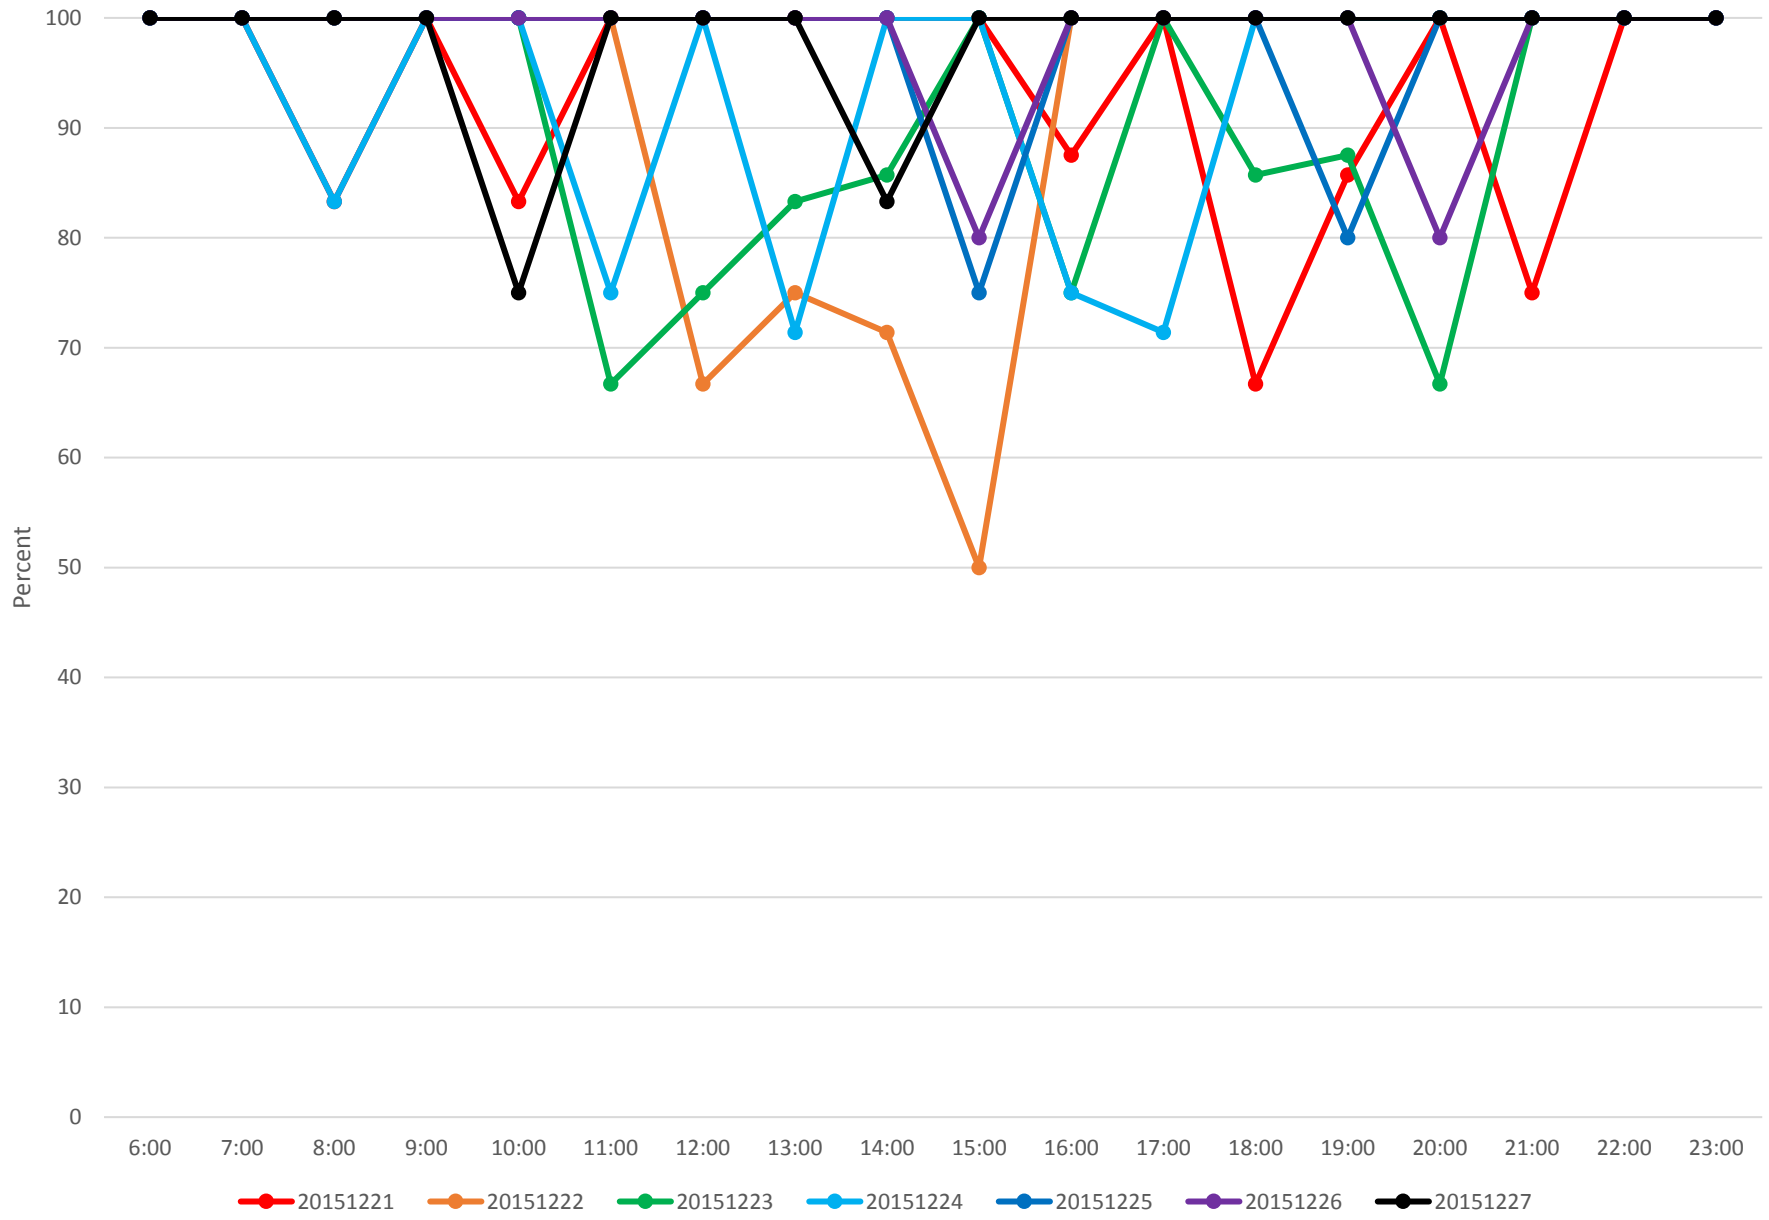

December 2015 Proportion of Service Leaving Humber Loop WB Arriving at Long Branch

December 2015 Proportion of Service Leaving Humber Loop WB Arriving at Long Branch

December 2015 Proportion of Service Leaving Humber Loop WB Arriving at Long Branch

December 2015 Proportion of Service Leaving Humber Loop WB Arriving at Long Branch