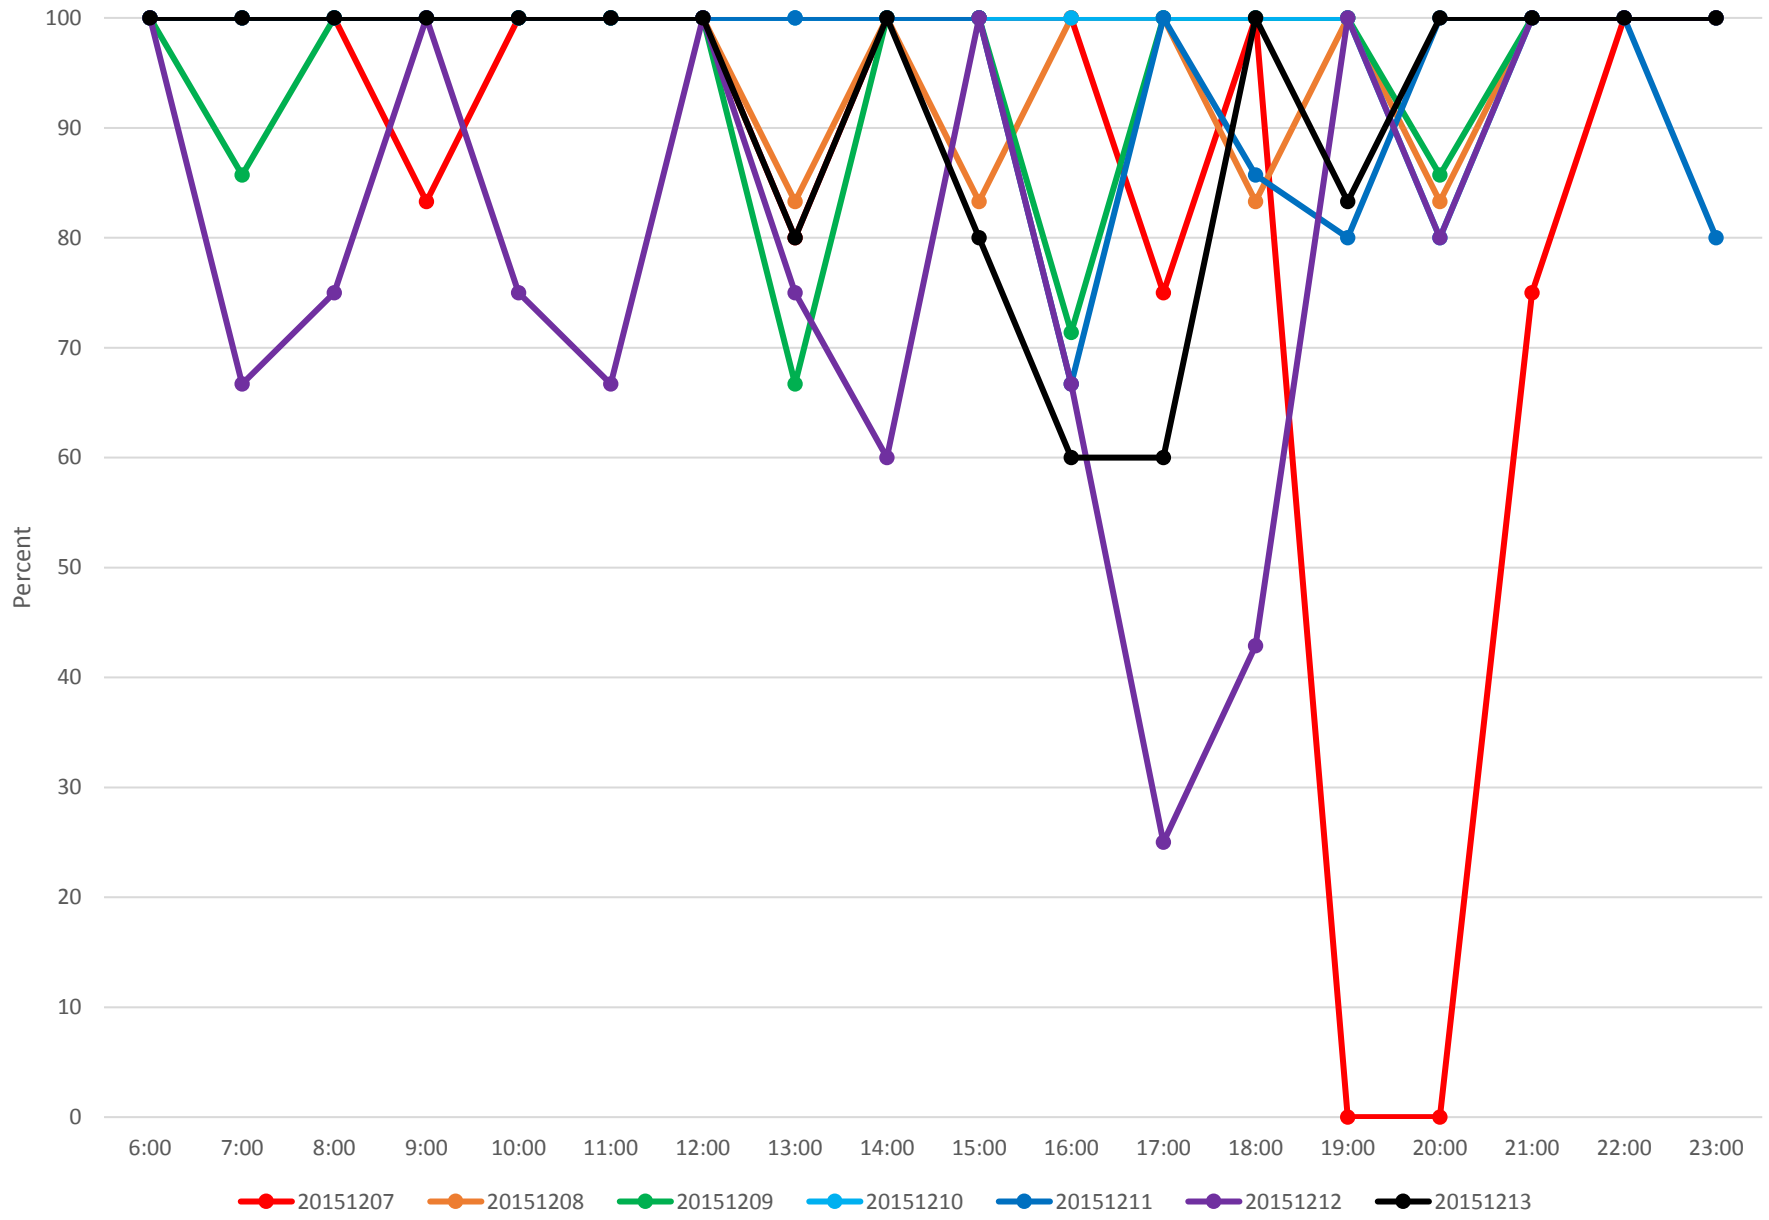

December 2015 Proportion of Service Leaving Humber Loop WB Arriving at Long Branch

December 2015 Proportion of Service Leaving Humber Loop WB Arriving at Long Branch

December 2015 Proportion of Service Leaving Humber Loop WB Arriving at Long Branch

December 2015 Proportion of Service Leaving Humber Loop WB Arriving at Long Branch