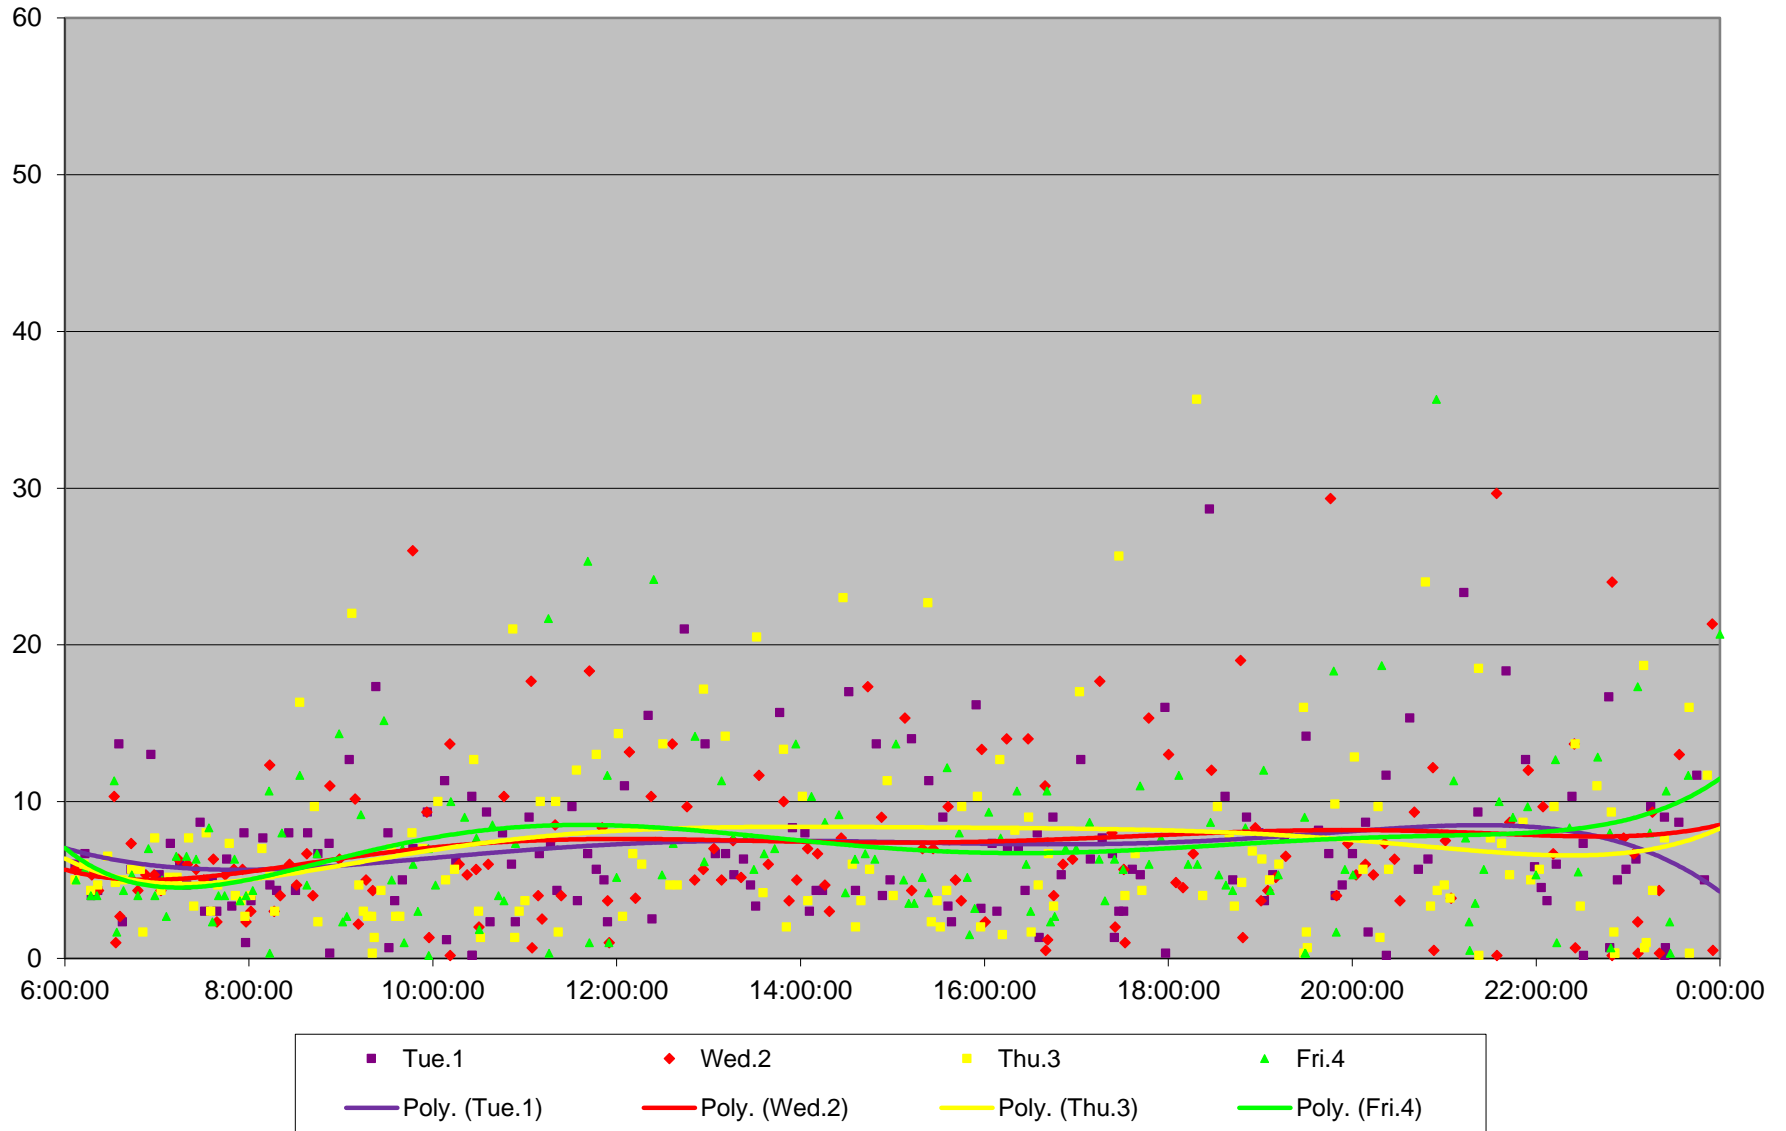

501 Queen Headways at Silver Birch Ave. Westbound December 2015

501 Queen Headways at Silver Birch Ave. Westbound December 2015

501 Queen Headways at Silver Birch Ave. Westbound December 2015

501 Queen Headways at Silver Birch Ave. Westbound December 2015

501 Queen Headways at Silver Birch Ave. Westbound December 2015 Weekday Statistics

501 Queen Headways at Silver Birch Ave. Westbound December 2015 Saturday Statistics

501 Queen Headways at Silver Birch Ave. Westbound December 2015 Sunday Statistics