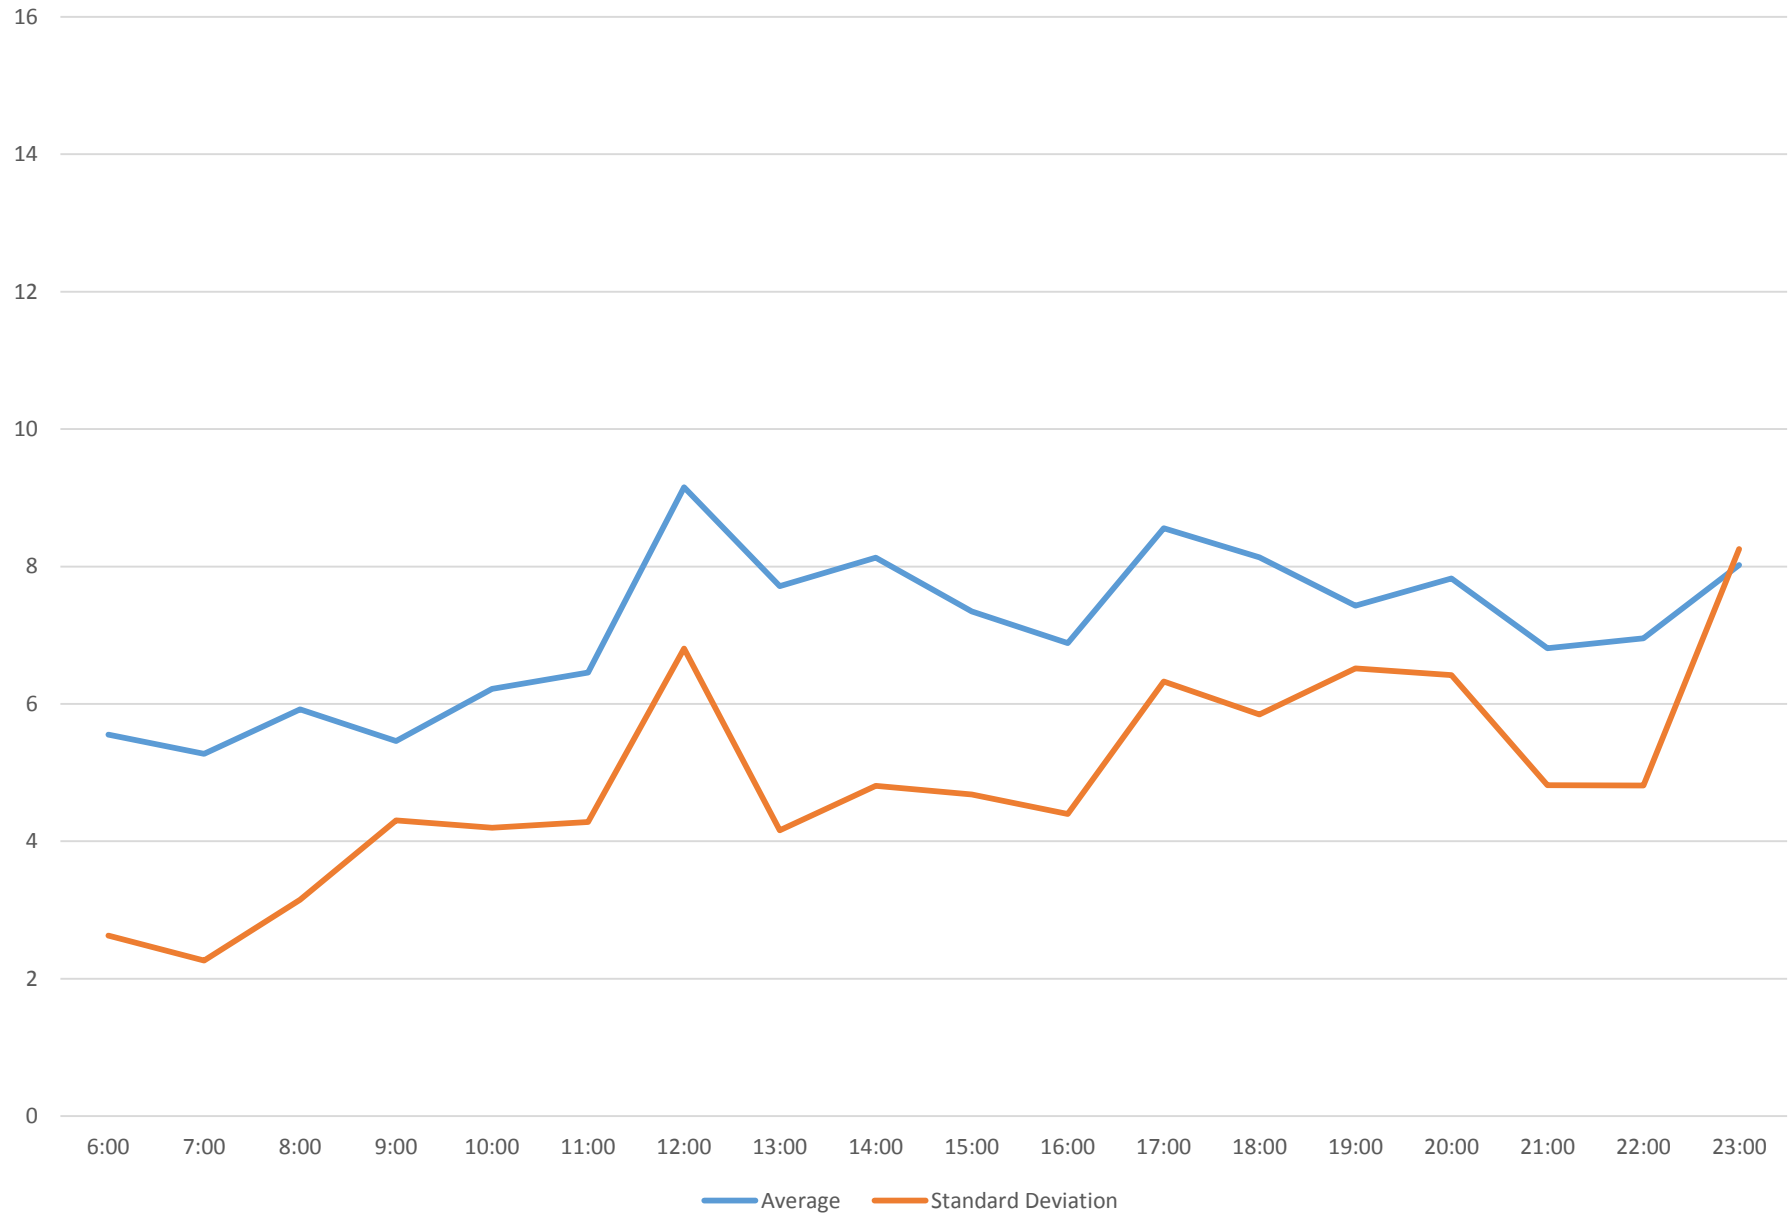

501 Queen Headways at Silver Birch Ave. Westbound December 2015

501 Queen Headways at Silver Birch Ave. Westbound December 2015

501 Queen Headways at Silver Birch Ave. Westbound December 2015

501 Queen Headways at Silver Birch Ave. Westbound December 2015

501 Queen Headways at Silver Birch Ave. Westbound December 2015 Weekday Statistics

501 Queen Headways at Silver Birch Ave. Westbound December 2015 Saturday Statistics

501 Queen Headways at Silver Birch Ave. Westbound December 2015 Sunday Statistics