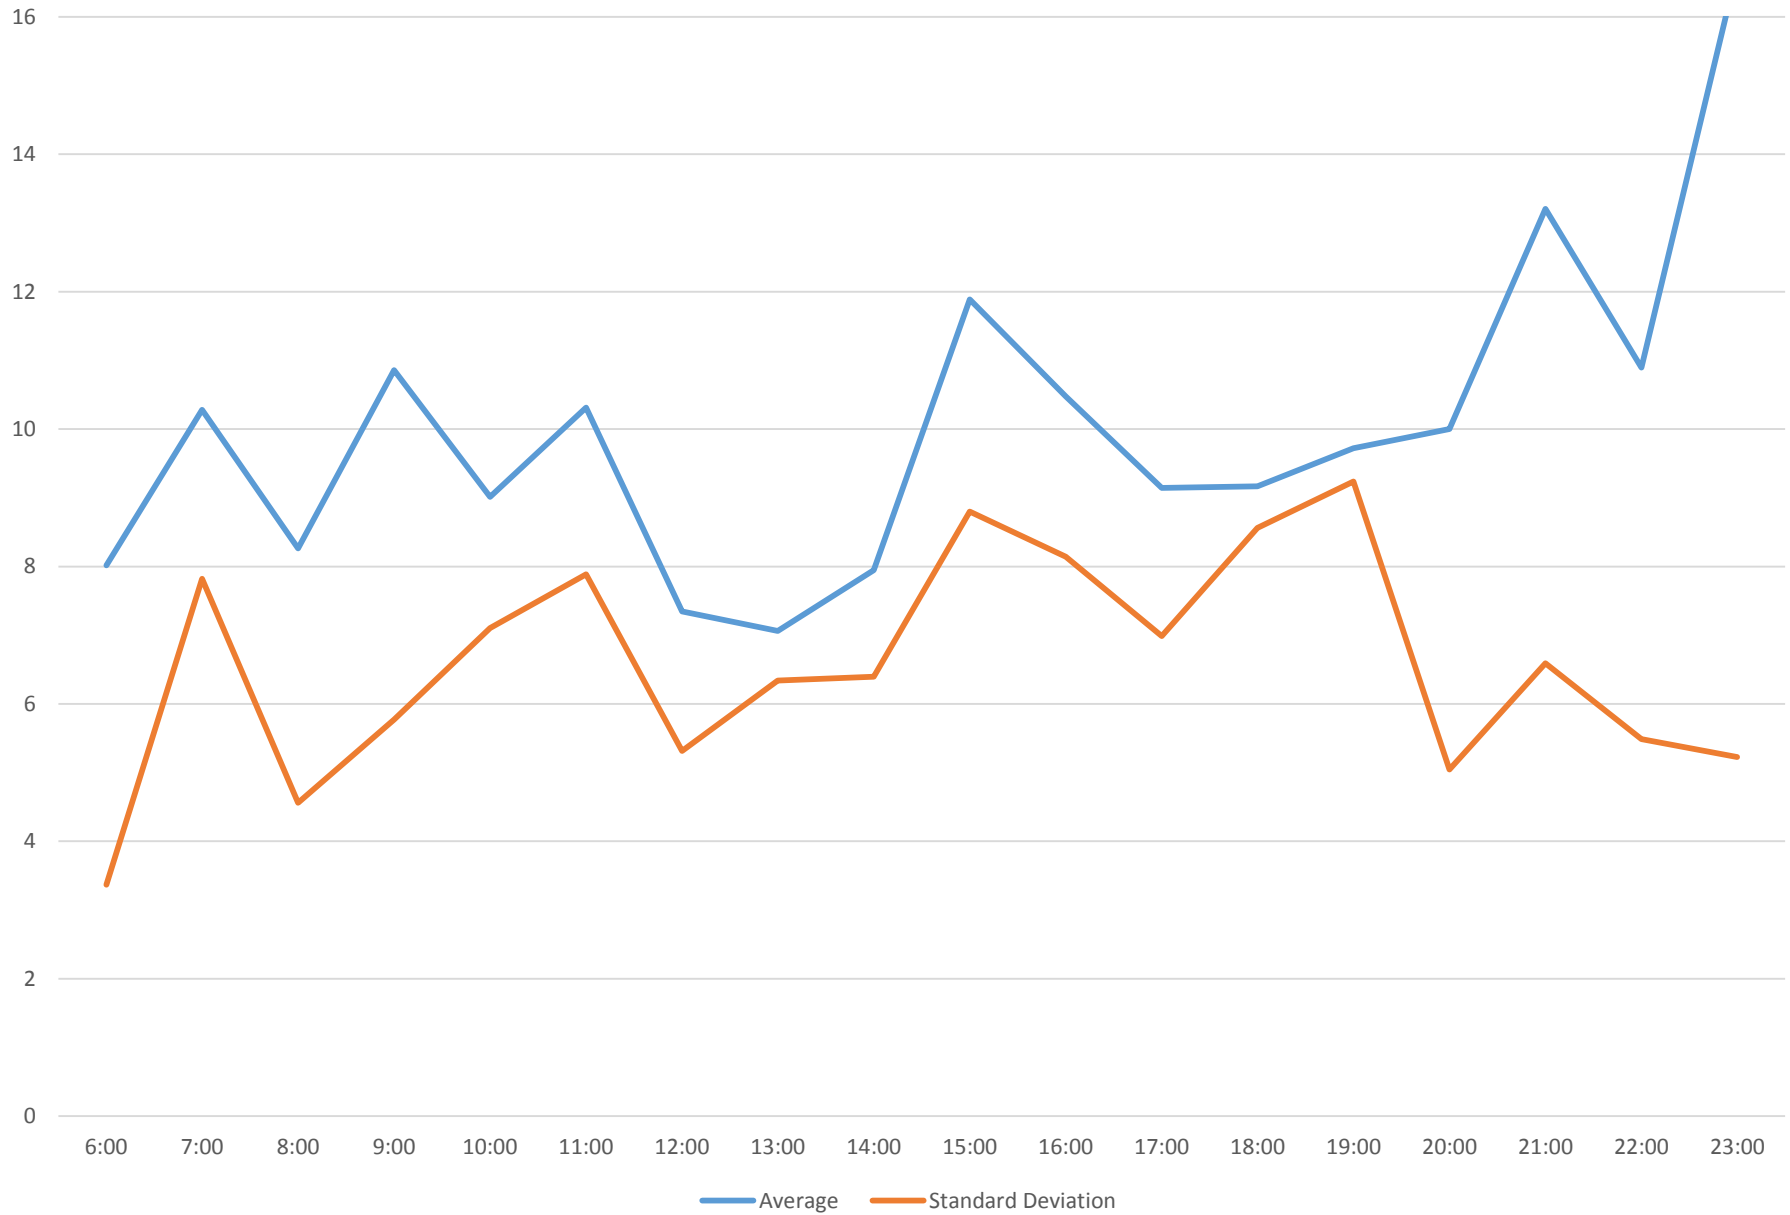

501 Queen Headways at Silver Birch Ave. Westbound December 2015

501 Queen Headways at Silver Birch Ave. Westbound December 2015

501 Queen Headways at Silver Birch Ave. Westbound December 2015

501 Queen Headways at Silver Birch Ave. Westbound December 2015

501 Queen Headways at Silver Birch Ave. Westbound December 2015 Weekday Statistics

501 Queen Headways at Silver Birch Ave. Westbound December 2015 Saturday Statistics

501 Queen Headways at Silver Birch Ave. Westbound December 2015 Sunday Statistics