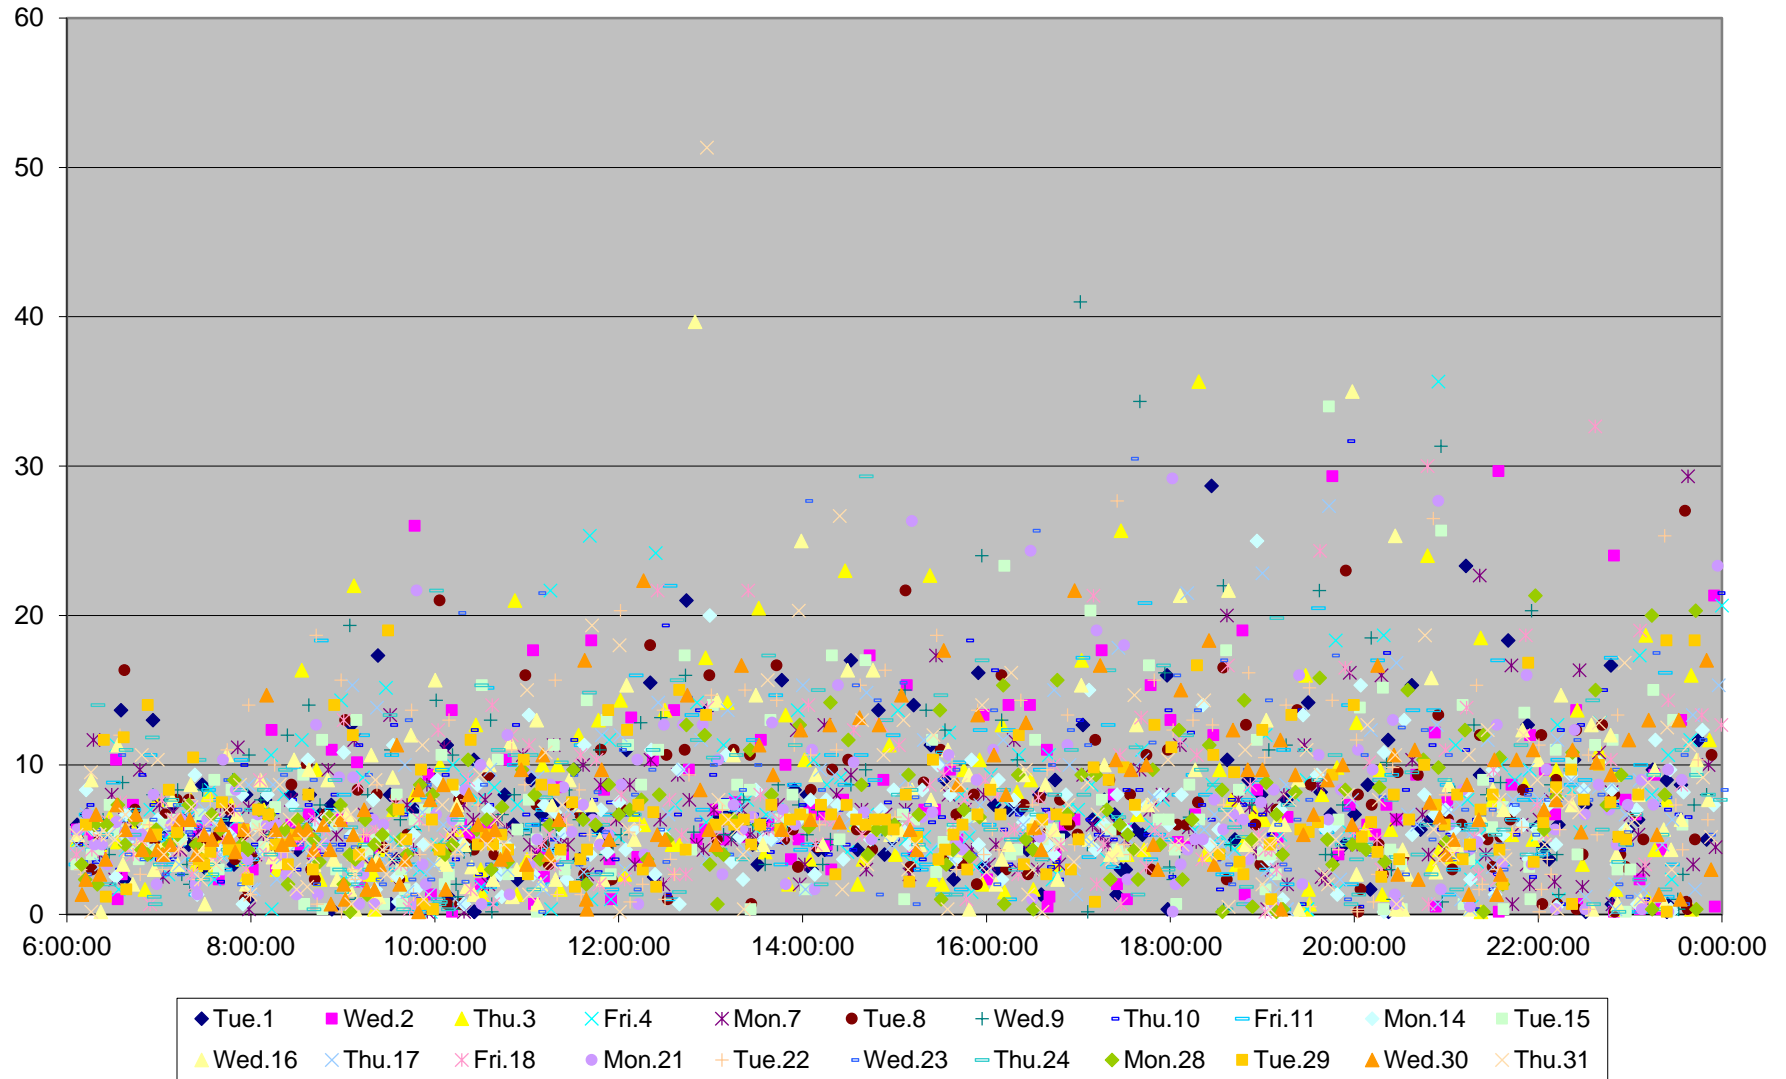

501 Queen Headways at Silver Birch Ave. Westbound December 2015

501 Queen Headways at Silver Birch Ave. Westbound December 2015

501 Queen Headways at Silver Birch Ave. Westbound December 2015

501 Queen Headways at Silver Birch Ave. Westbound December 2015

501 Queen Headways at Silver Birch Ave. Westbound December 2015 Weekday Statistics

501 Queen Headways at Silver Birch Ave. Westbound December 2015 Saturday Statistics

501 Queen Headways at Silver Birch Ave. Westbound December 2015 Sunday Statistics