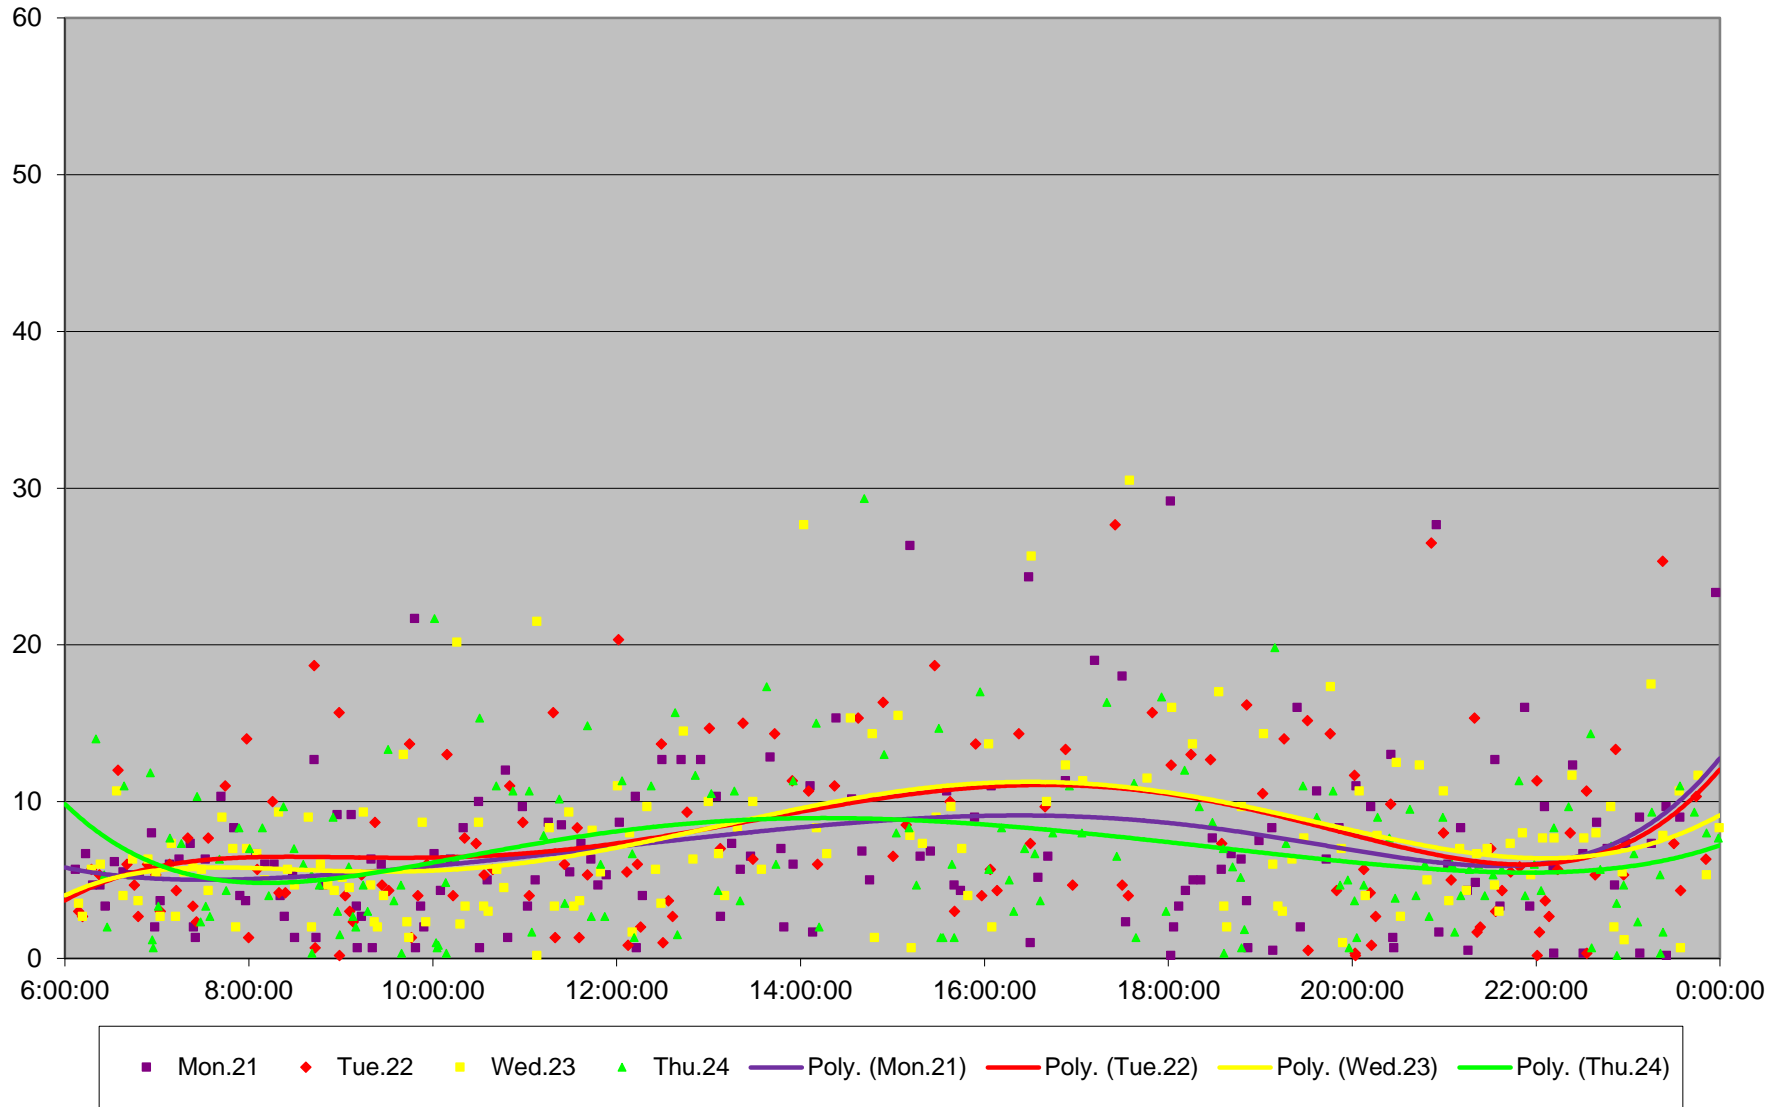

501 Queen Headways at Silver Birch Ave. Westbound December 2015

501 Queen Headways at Silver Birch Ave. Westbound December 2015

501 Queen Headways at Silver Birch Ave. Westbound December 2015

501 Queen Headways at Silver Birch Ave. Westbound December 2015

501 Queen Headways at Silver Birch Ave. Westbound December 2015 Weekday Statistics

501 Queen Headways at Silver Birch Ave. Westbound December 2015 Saturday Statistics

501 Queen Headways at Silver Birch Ave. Westbound December 2015 Sunday Statistics