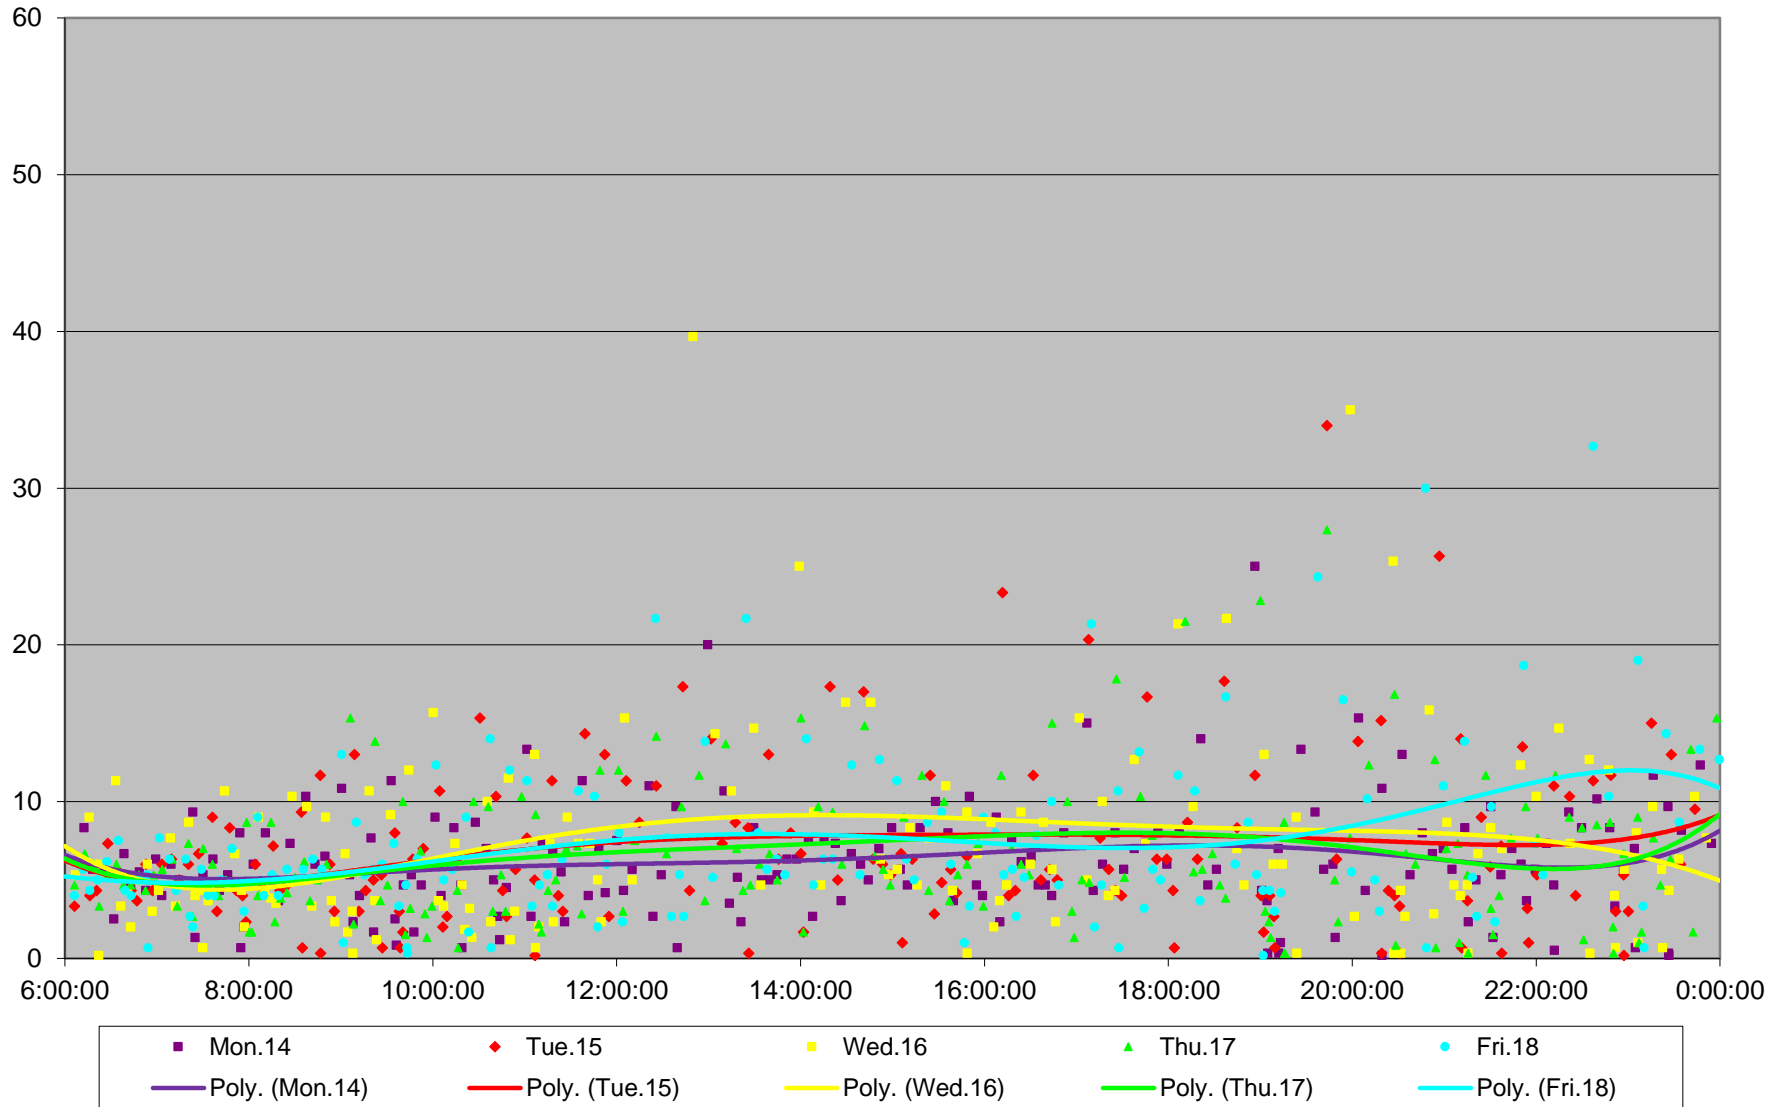

501 Queen Headways at Silver Birch Ave. Westbound December 2015

501 Queen Headways at Silver Birch Ave. Westbound December 2015

501 Queen Headways at Silver Birch Ave. Westbound December 2015

501 Queen Headways at Silver Birch Ave. Westbound December 2015

501 Queen Headways at Silver Birch Ave. Westbound December 2015 Weekday Statistics

501 Queen Headways at Silver Birch Ave. Westbound December 2015 Saturday Statistics

501 Queen Headways at Silver Birch Ave. Westbound December 2015 Sunday Statistics