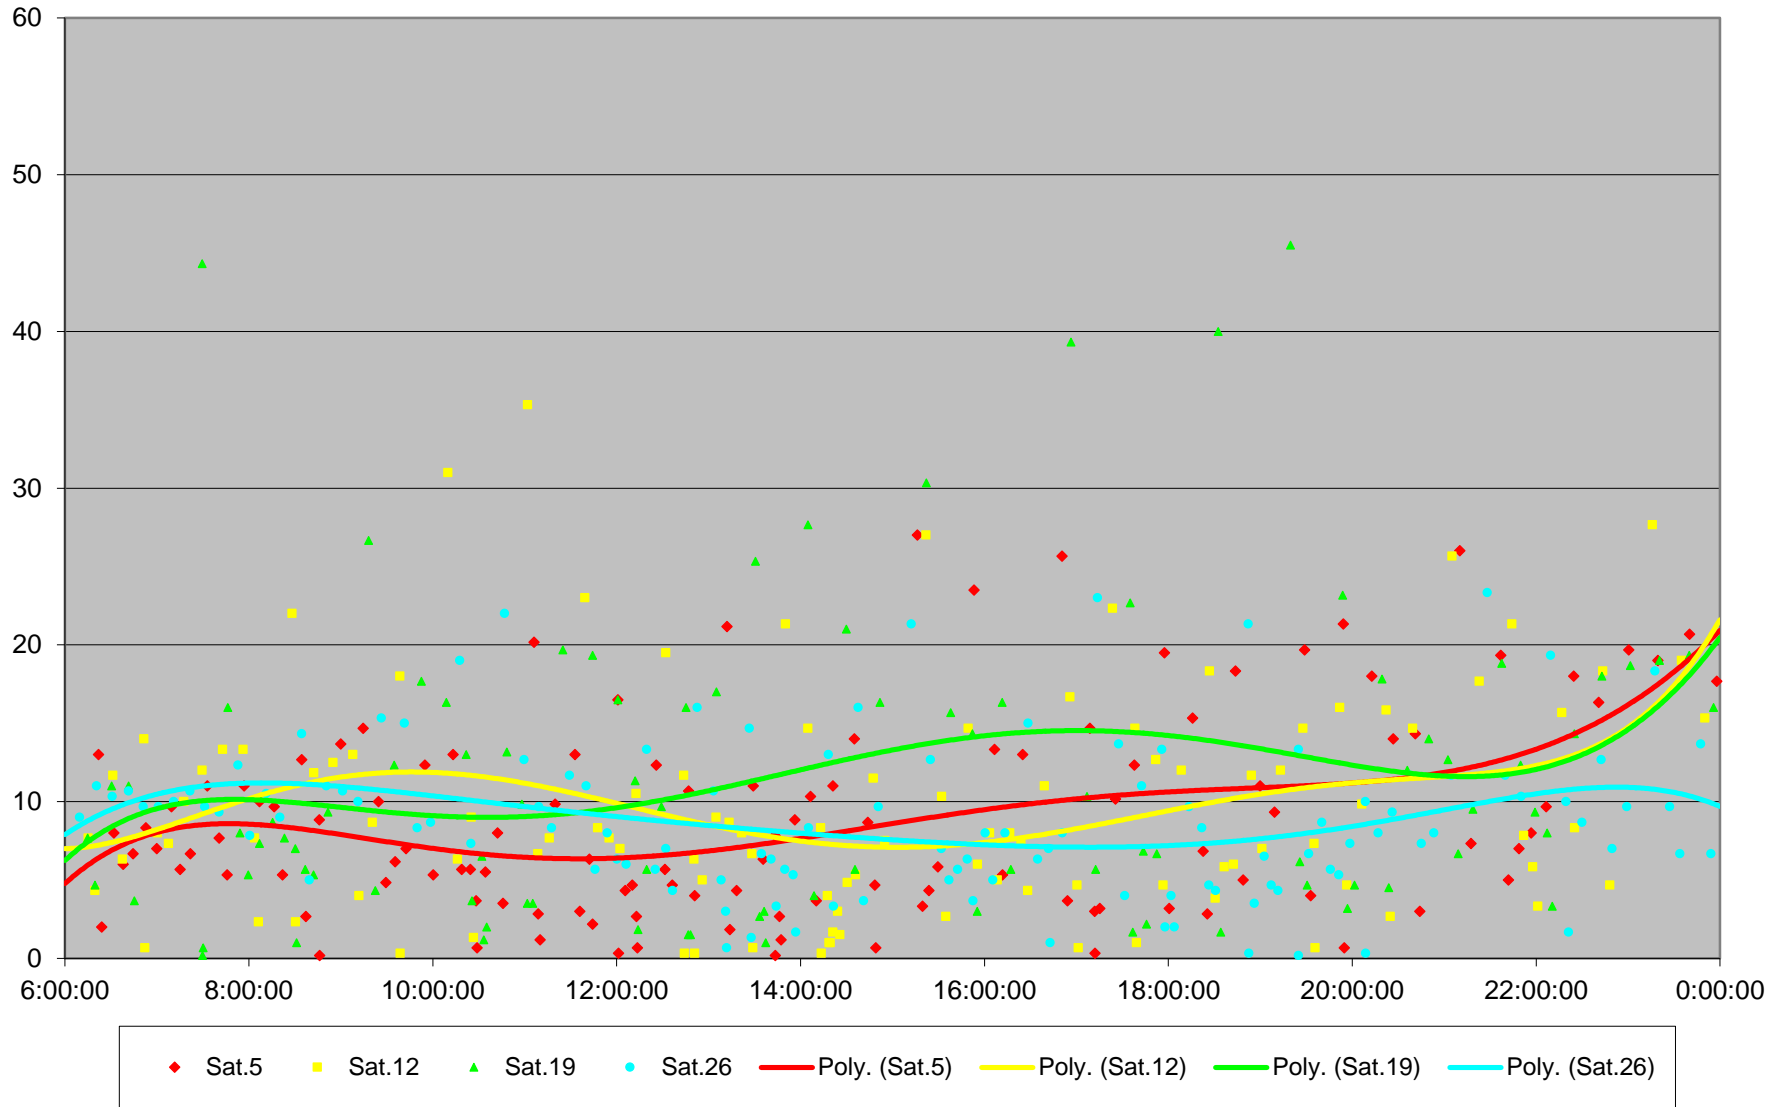

501 Queen Headways at Silver Birch Ave. Westbound December 2015

501 Queen Headways at Silver Birch Ave. Westbound December 2015

501 Queen Headways at Silver Birch Ave. Westbound December 2015

501 Queen Headways at Silver Birch Ave. Westbound December 2015

501 Queen Headways at Silver Birch Ave. Westbound December 2015 Weekday Statistics

501 Queen Headways at Silver Birch Ave. Westbound December 2015 Saturday Statistics

501 Queen Headways at Silver Birch Ave. Westbound December 2015 Sunday Statistics