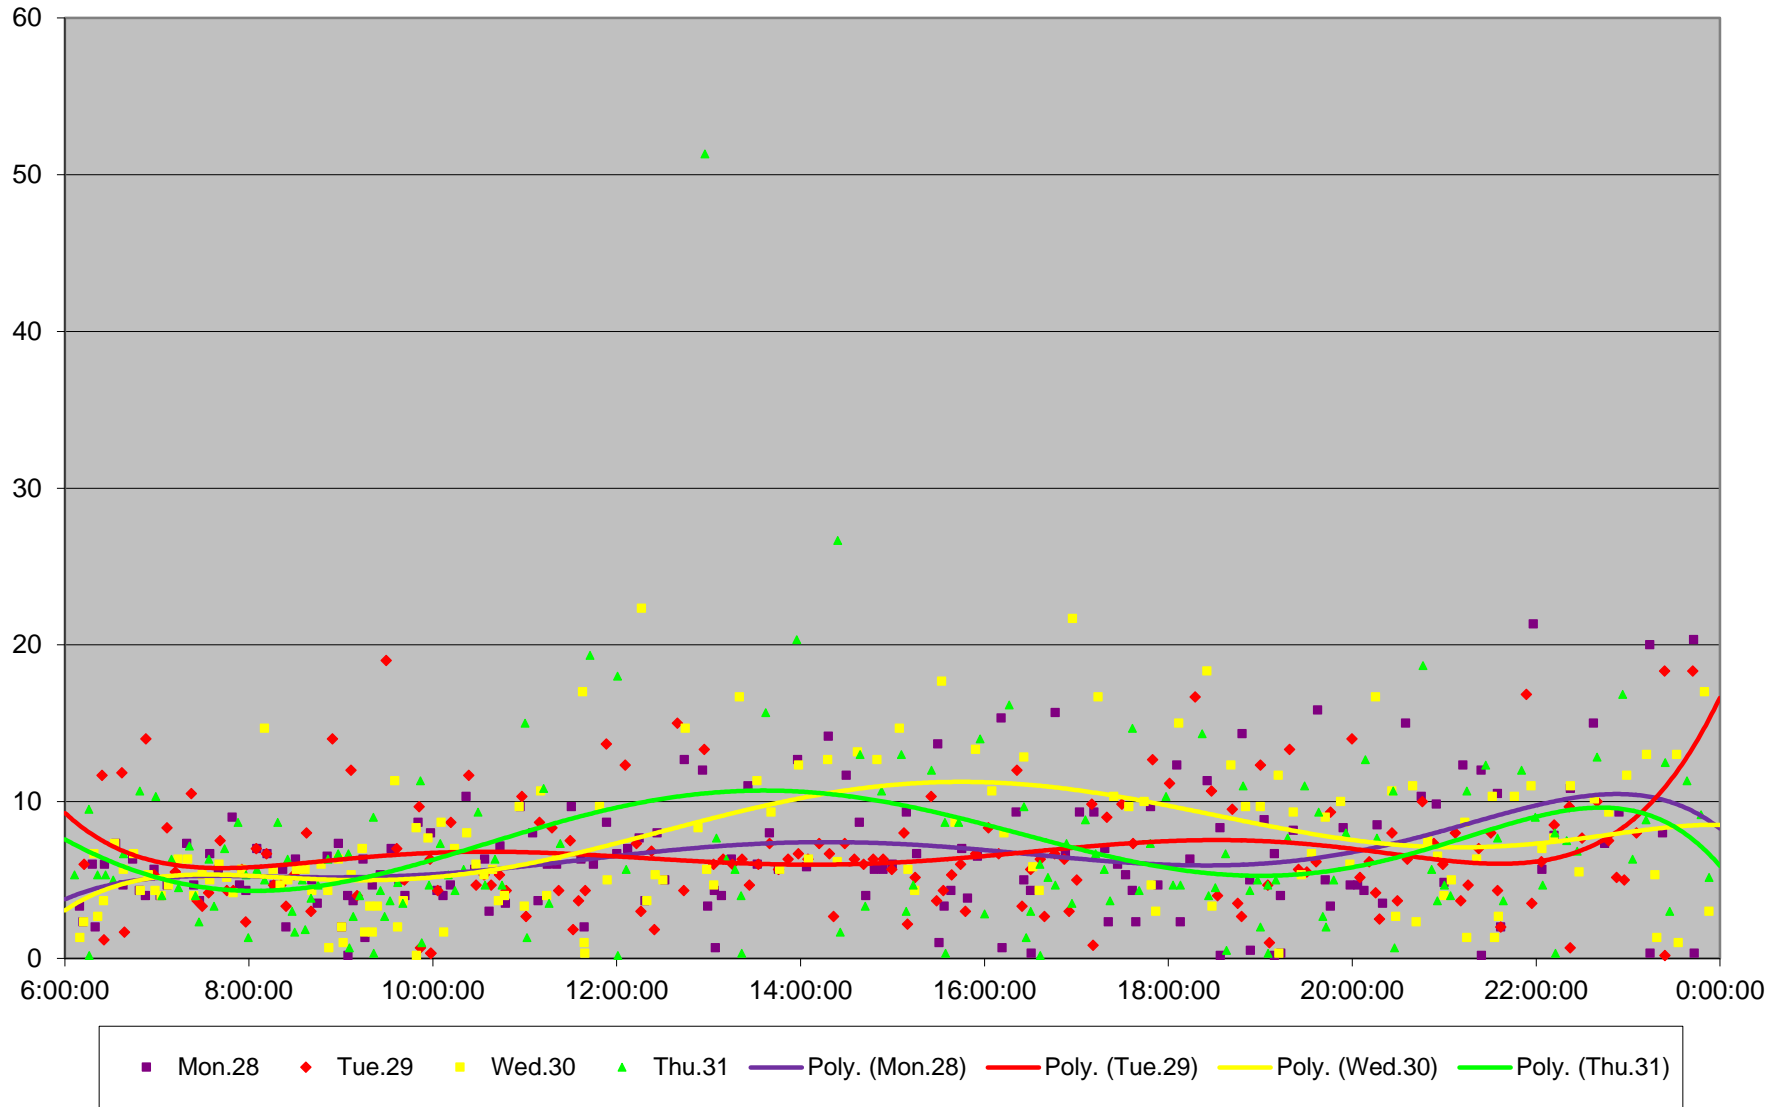

501 Queen Headways at Silver Birch Ave. Westbound December 2015

501 Queen Headways at Silver Birch Ave. Westbound December 2015

501 Queen Headways at Silver Birch Ave. Westbound December 2015

501 Queen Headways at Silver Birch Ave. Westbound December 2015

501 Queen Headways at Silver Birch Ave. Westbound December 2015 Weekday Statistics

501 Queen Headways at Silver Birch Ave. Westbound December 2015 Saturday Statistics

501 Queen Headways at Silver Birch Ave. Westbound December 2015 Sunday Statistics