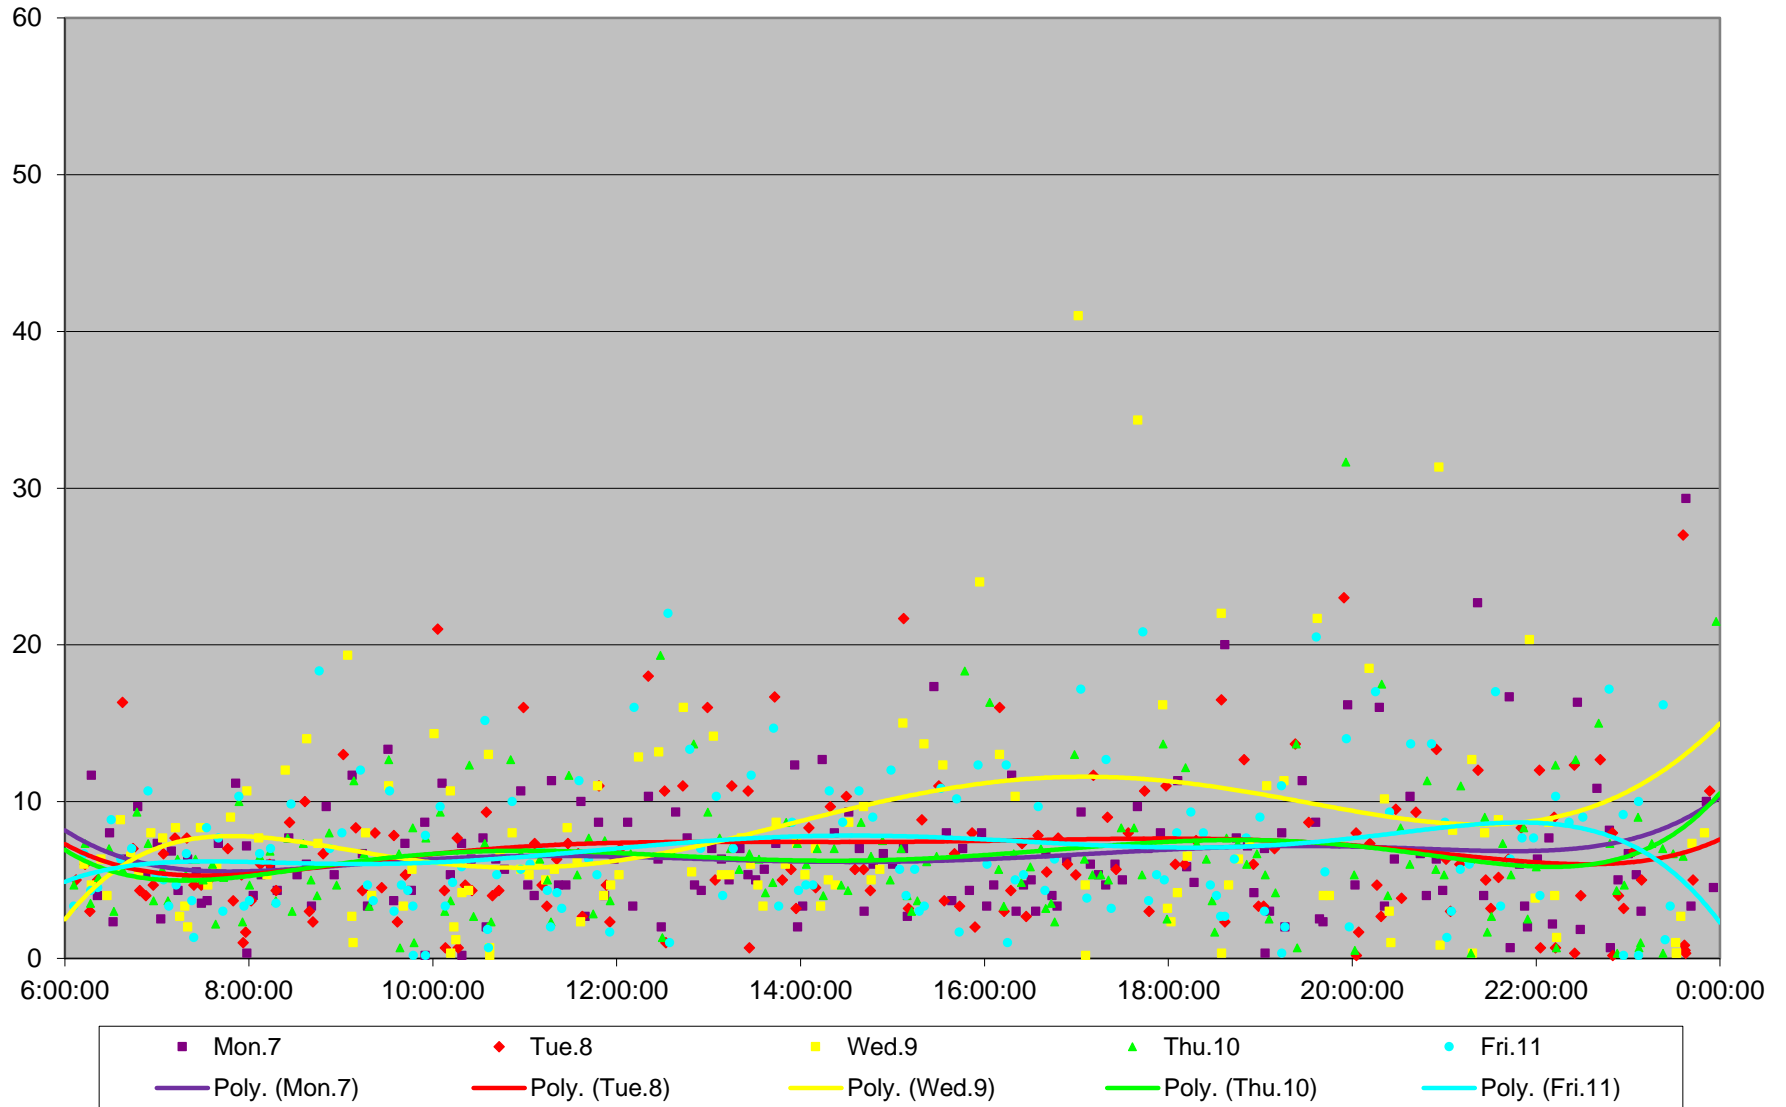

501 Queen Headways at Silver Birch Ave. Westbound December 2015

501 Queen Headways at Silver Birch Ave. Westbound December 2015

501 Queen Headways at Silver Birch Ave. Westbound December 2015

501 Queen Headways at Silver Birch Ave. Westbound December 2015

501 Queen Headways at Silver Birch Ave. Westbound December 2015 Weekday Statistics

501 Queen Headways at Silver Birch Ave. Westbound December 2015 Saturday Statistics

501 Queen Headways at Silver Birch Ave. Westbound December 2015 Sunday Statistics