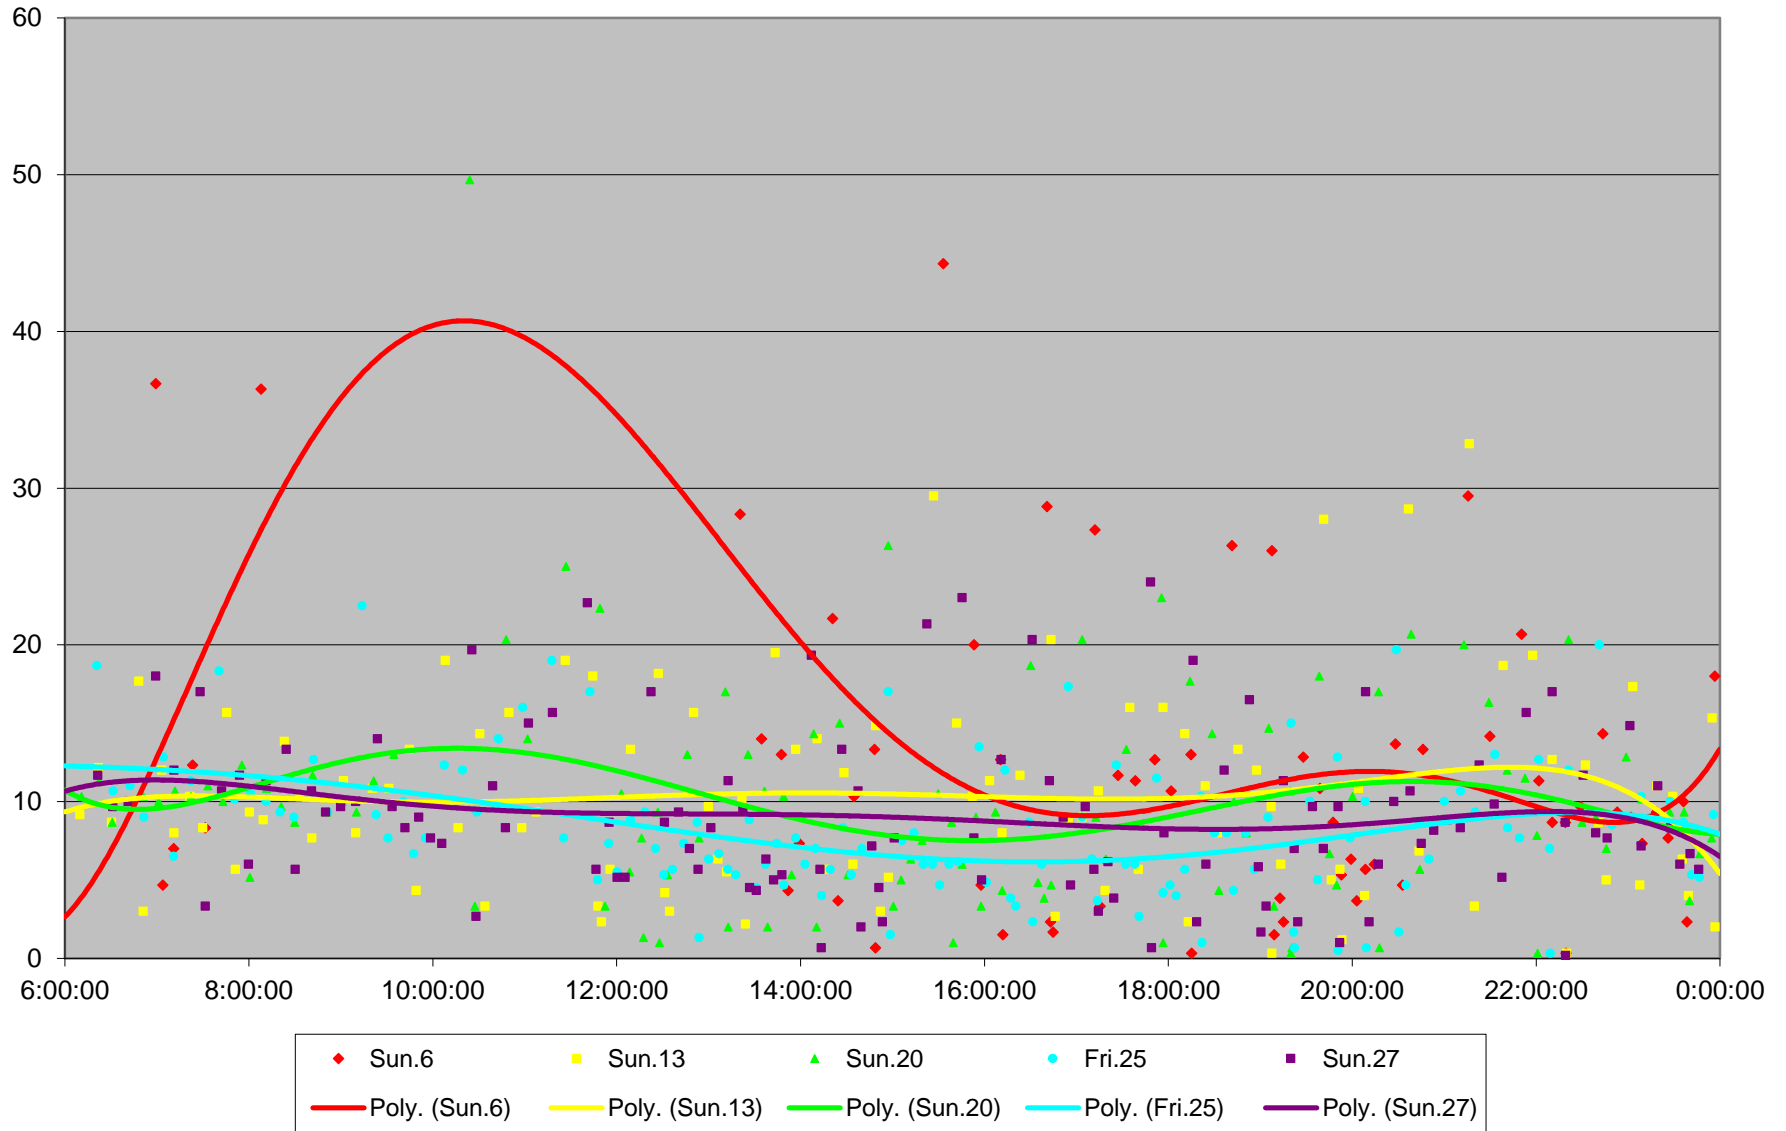

501 Queen Headways at Silver Birch Ave. Westbound December 2015

501 Queen Headways at Silver Birch Ave. Westbound December 2015

501 Queen Headways at Silver Birch Ave. Westbound December 2015

501 Queen Headways at Silver Birch Ave. Westbound December 2015

501 Queen Headways at Silver Birch Ave. Westbound December 2015 Weekday Statistics

501 Queen Headways at Silver Birch Ave. Westbound December 2015 Saturday Statistics

501 Queen Headways at Silver Birch Ave. Westbound December 2015 Sunday Statistics