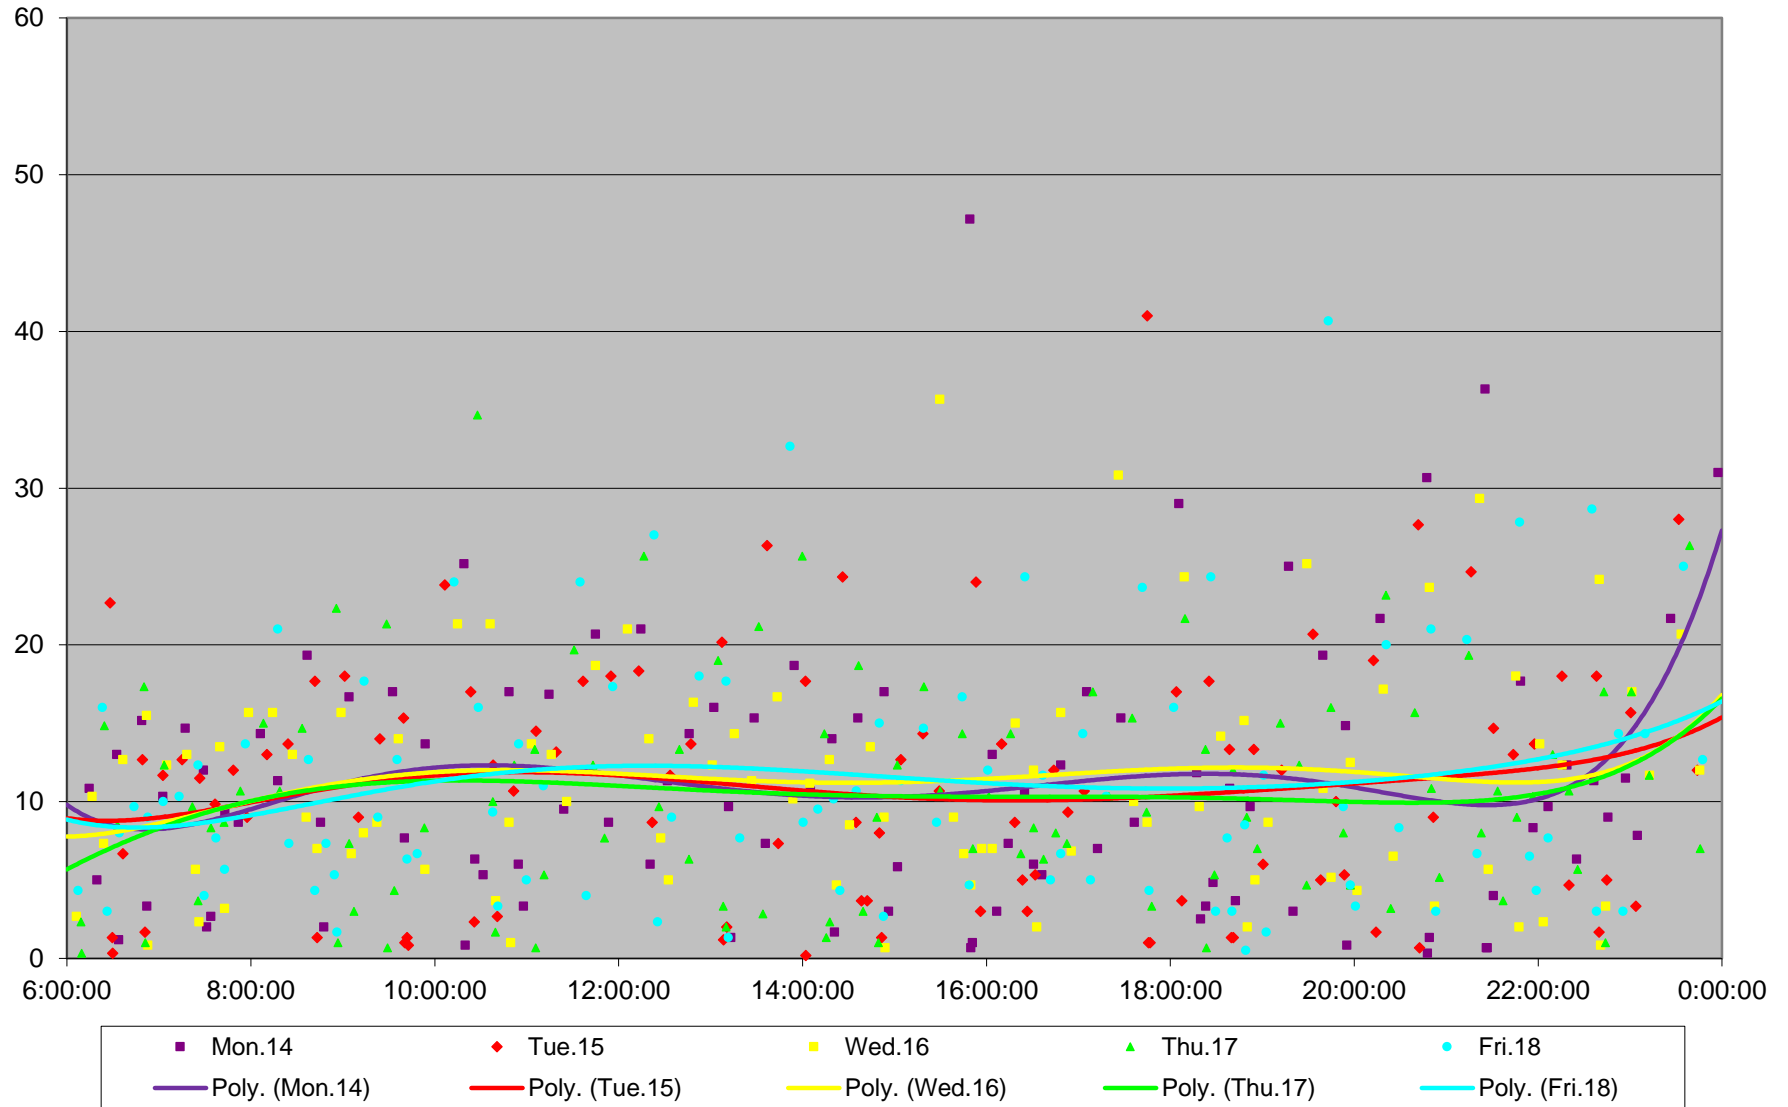

501 Queen Headways at Lakeshore Humber Westbound December 2015

501 Queen Headways at Lakeshore Humber Westbound December 2015

501 Queen Headways at Lakeshore Humber Westbound December 2015

501 Queen Headways at Lakeshore Humber Westbound December 2015

501 Queen Headways at Lakeshore Humber Westbound December 2015 Weekday Statistics

501 Queen Headways at Lakeshore Humber Westbound December 2015 Saturday Statistics

501 Queen Headways at Lakeshore Humber Westbound December 2015 Sunday Statistics