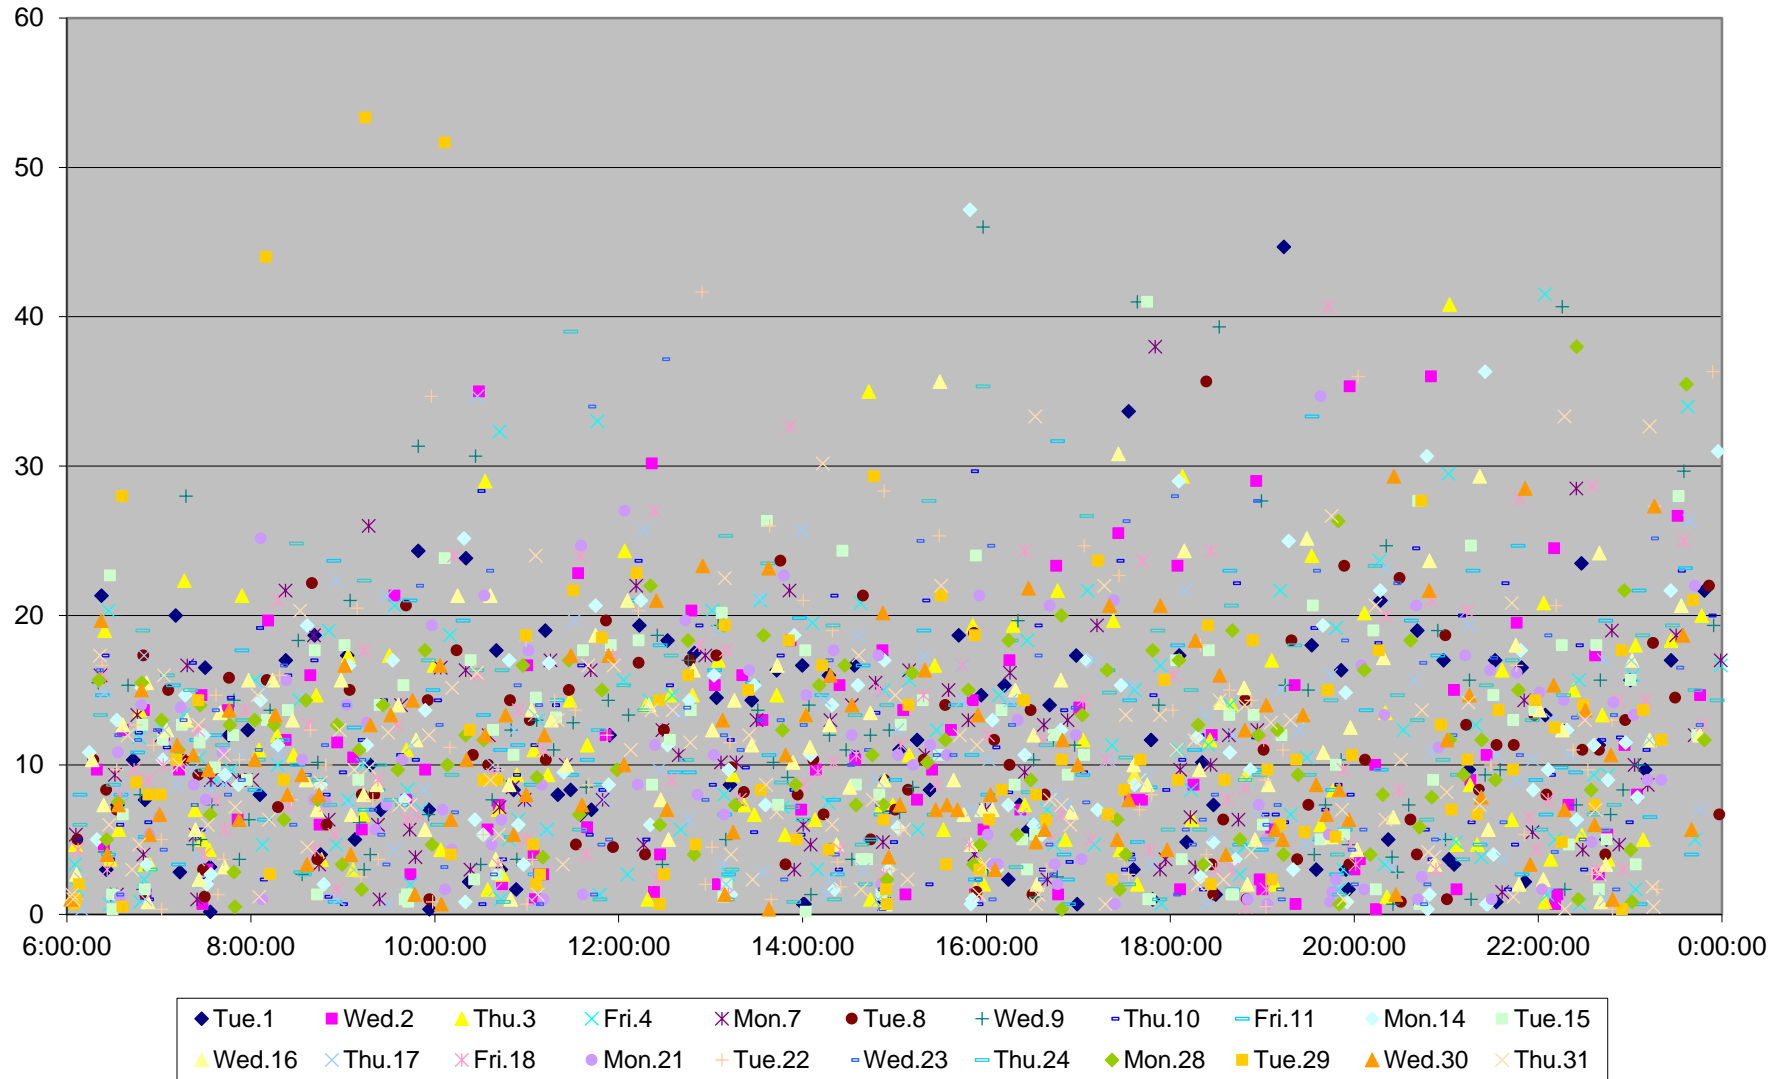

501 Queen Headways at Lakeshore Humber Westbound December 2015

501 Queen Headways at Lakeshore Humber Westbound December 2015

501 Queen Headways at Lakeshore Humber Westbound December 2015

501 Queen Headways at Lakeshore Humber Westbound December 2015

501 Queen Headways at Lakeshore Humber Westbound December 2015 Weekday Statistics

501 Queen Headways at Lakeshore Humber Westbound December 2015 Saturday Statistics

501 Queen Headways at Lakeshore Humber Westbound December 2015 Sunday Statistics