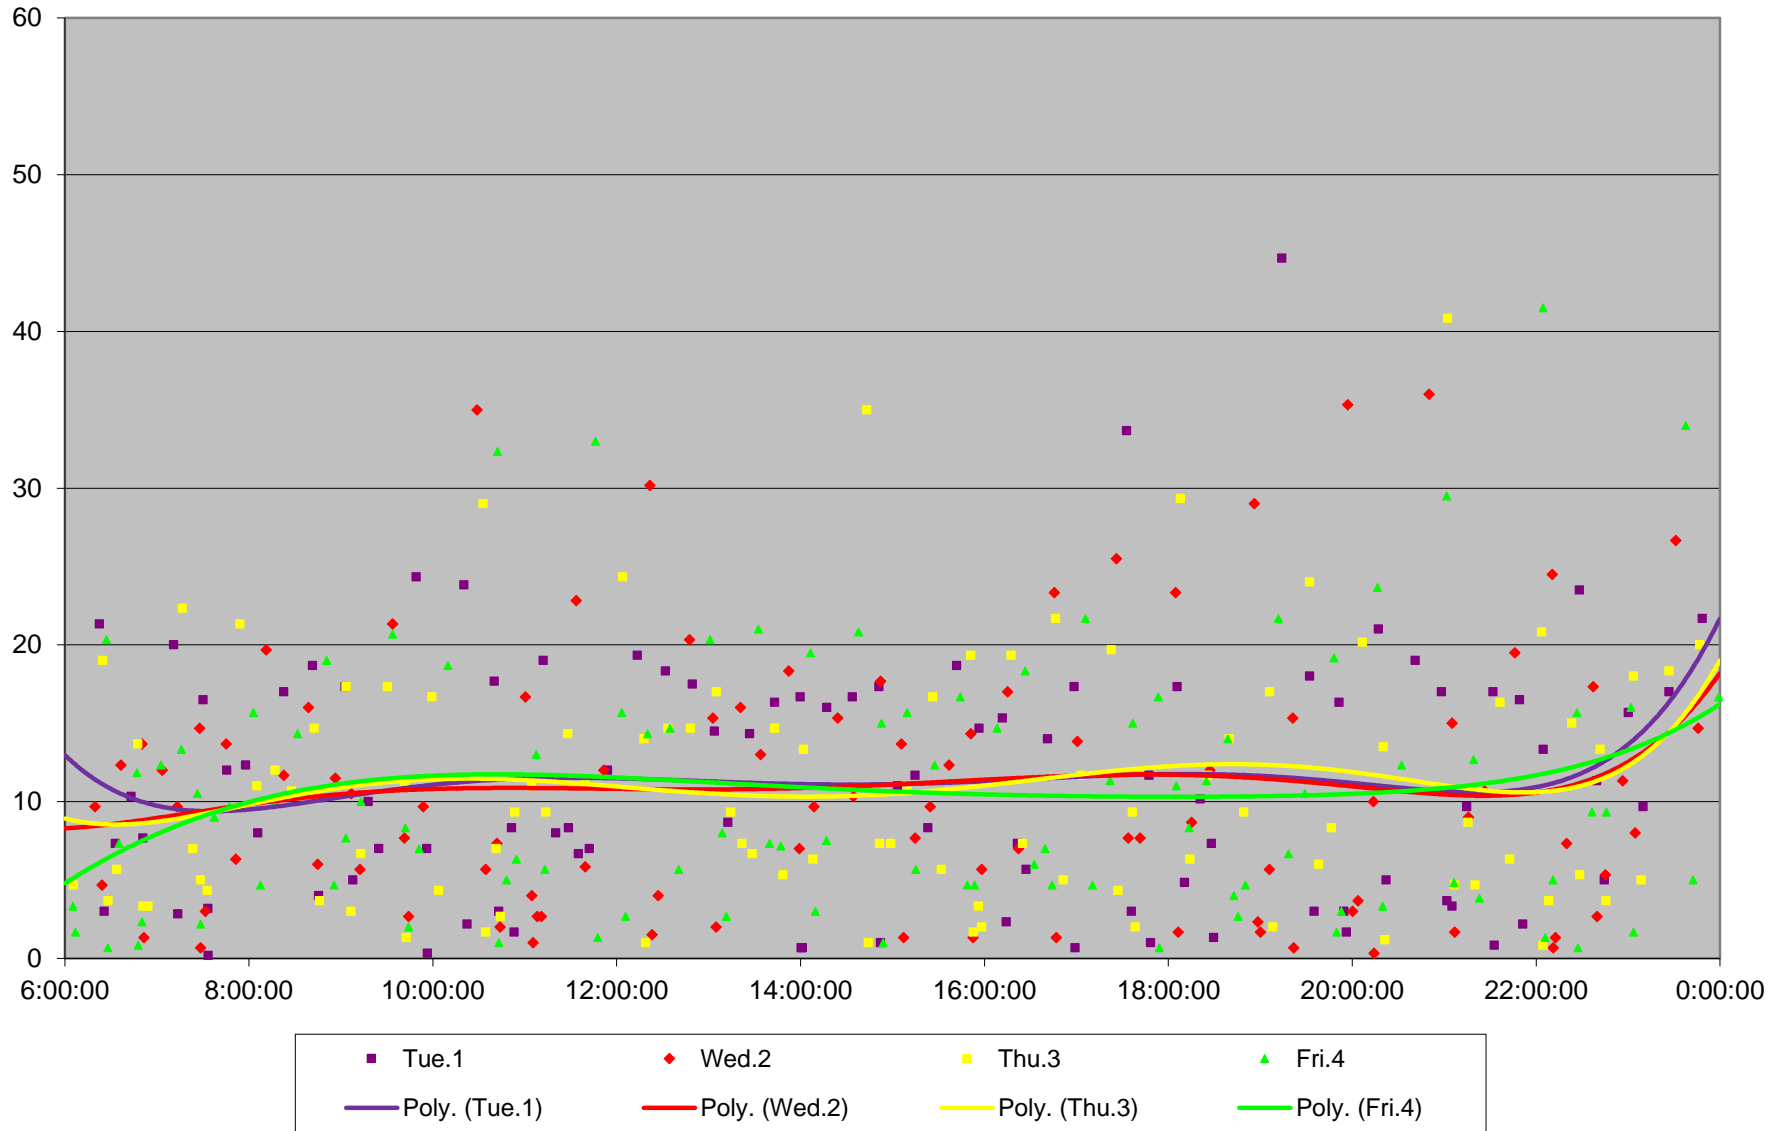

501 Queen Headways at Lakeshore Humber Westbound December 2015

501 Queen Headways at Lakeshore Humber Westbound December 2015

501 Queen Headways at Lakeshore Humber Westbound December 2015

501 Queen Headways at Lakeshore Humber Westbound December 2015

501 Queen Headways at Lakeshore Humber Westbound December 2015 Weekday Statistics

501 Queen Headways at Lakeshore Humber Westbound December 2015 Saturday Statistics

501 Queen Headways at Lakeshore Humber Westbound December 2015 Sunday Statistics