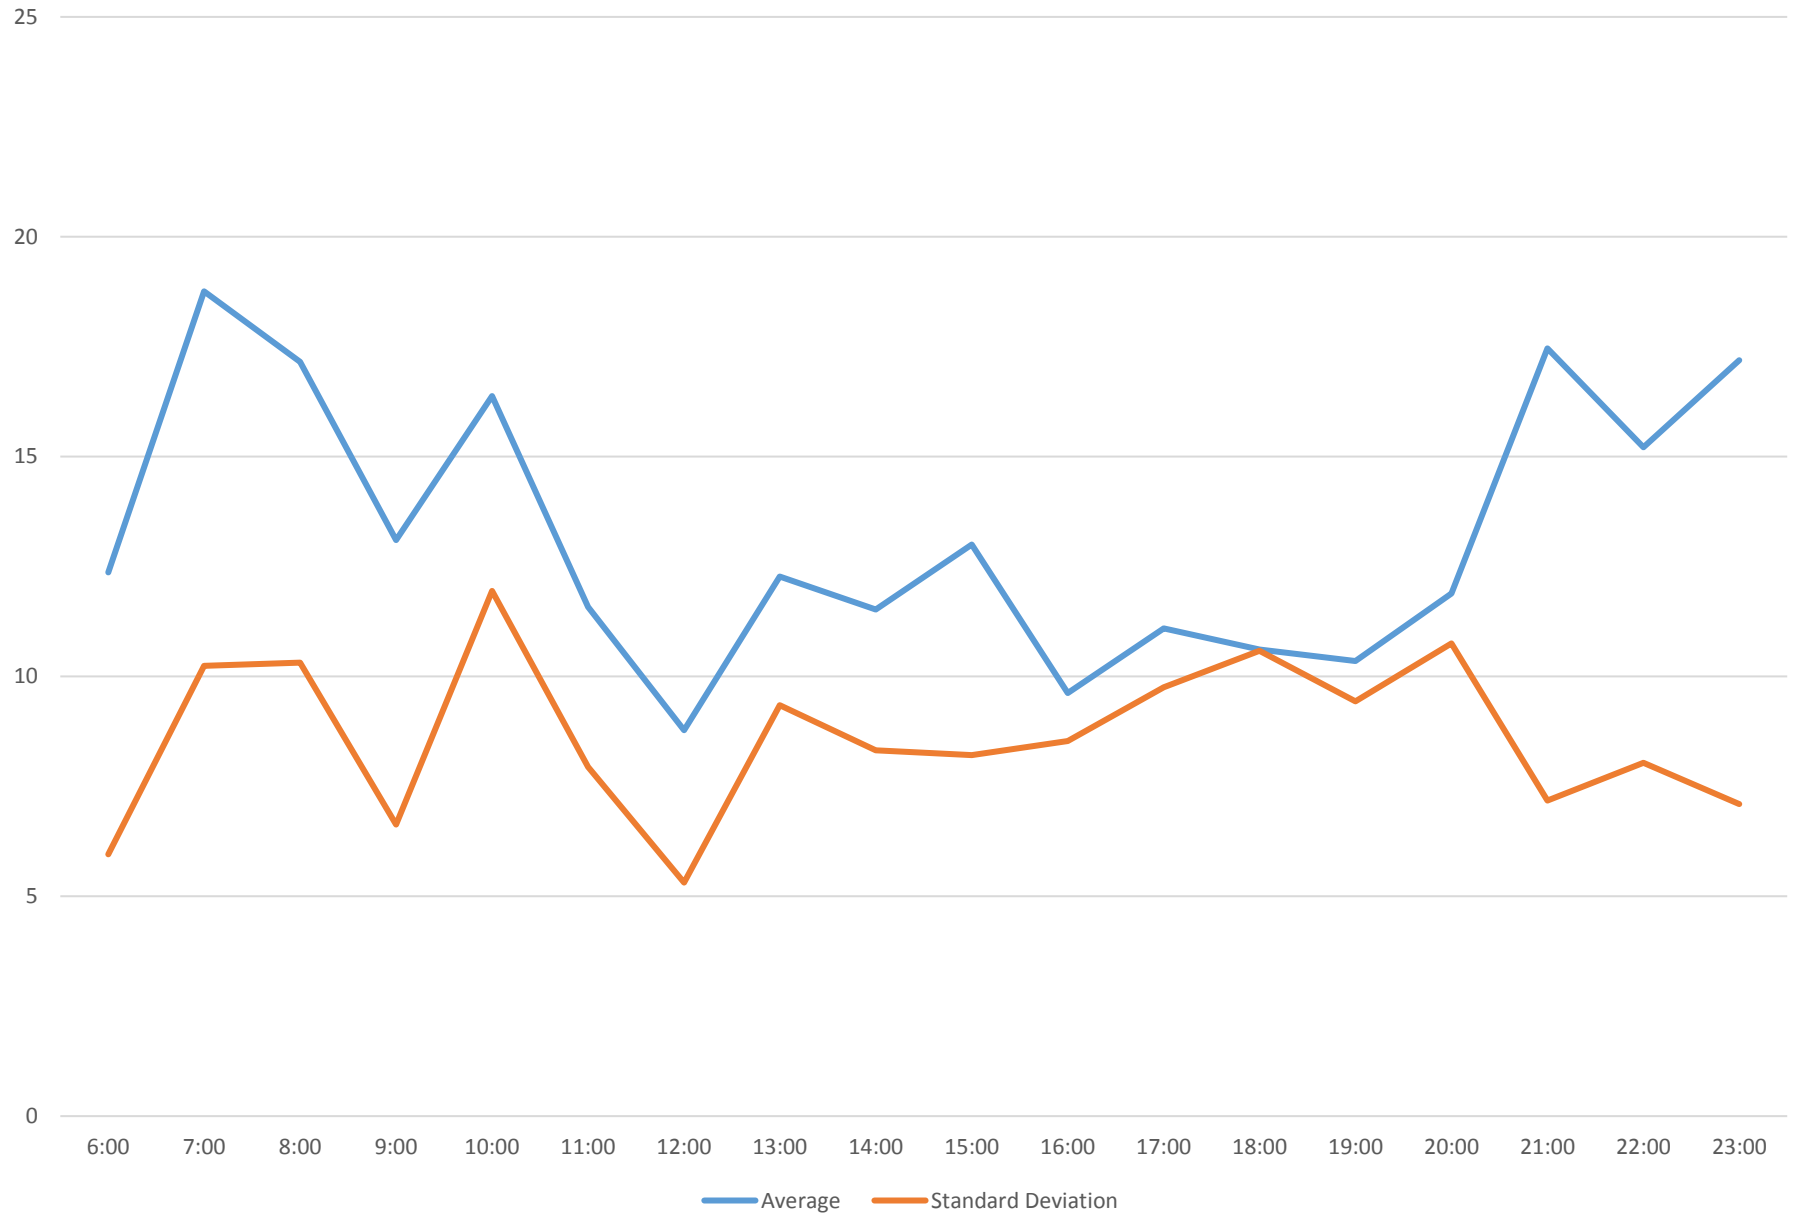

501 Queen Headways at Lakeshore Humber Westbound December 2015

501 Queen Headways at Lakeshore Humber Westbound December 2015

501 Queen Headways at Lakeshore Humber Westbound December 2015

501 Queen Headways at Lakeshore Humber Westbound December 2015

501 Queen Headways at Lakeshore Humber Westbound December 2015 Weekday Statistics

501 Queen Headways at Lakeshore Humber Westbound December 2015 Saturday Statistics

501 Queen Headways at Lakeshore Humber Westbound December 2015 Sunday Statistics