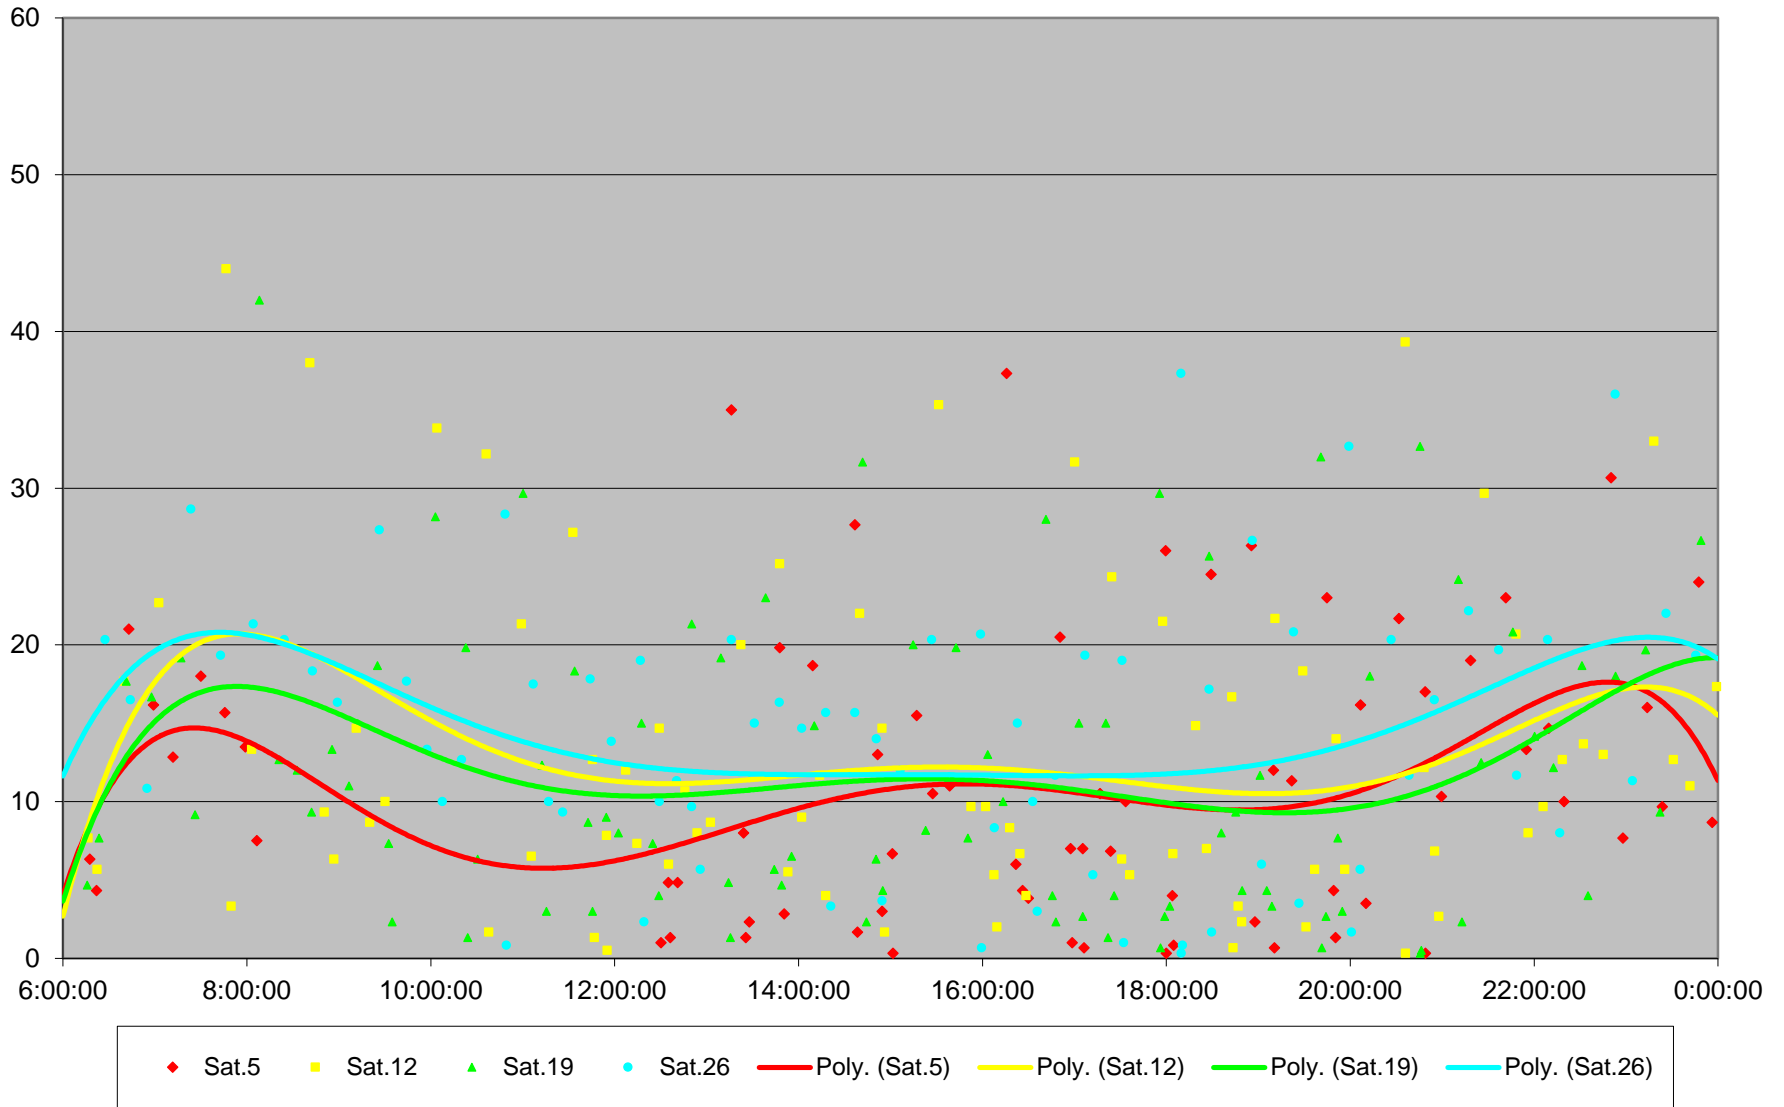

501 Queen Headways at Lakeshore Humber Westbound December 2015

501 Queen Headways at Lakeshore Humber Westbound December 2015

501 Queen Headways at Lakeshore Humber Westbound December 2015

501 Queen Headways at Lakeshore Humber Westbound December 2015

501 Queen Headways at Lakeshore Humber Westbound December 2015 Weekday Statistics

501 Queen Headways at Lakeshore Humber Westbound December 2015 Saturday Statistics

501 Queen Headways at Lakeshore Humber Westbound December 2015 Sunday Statistics