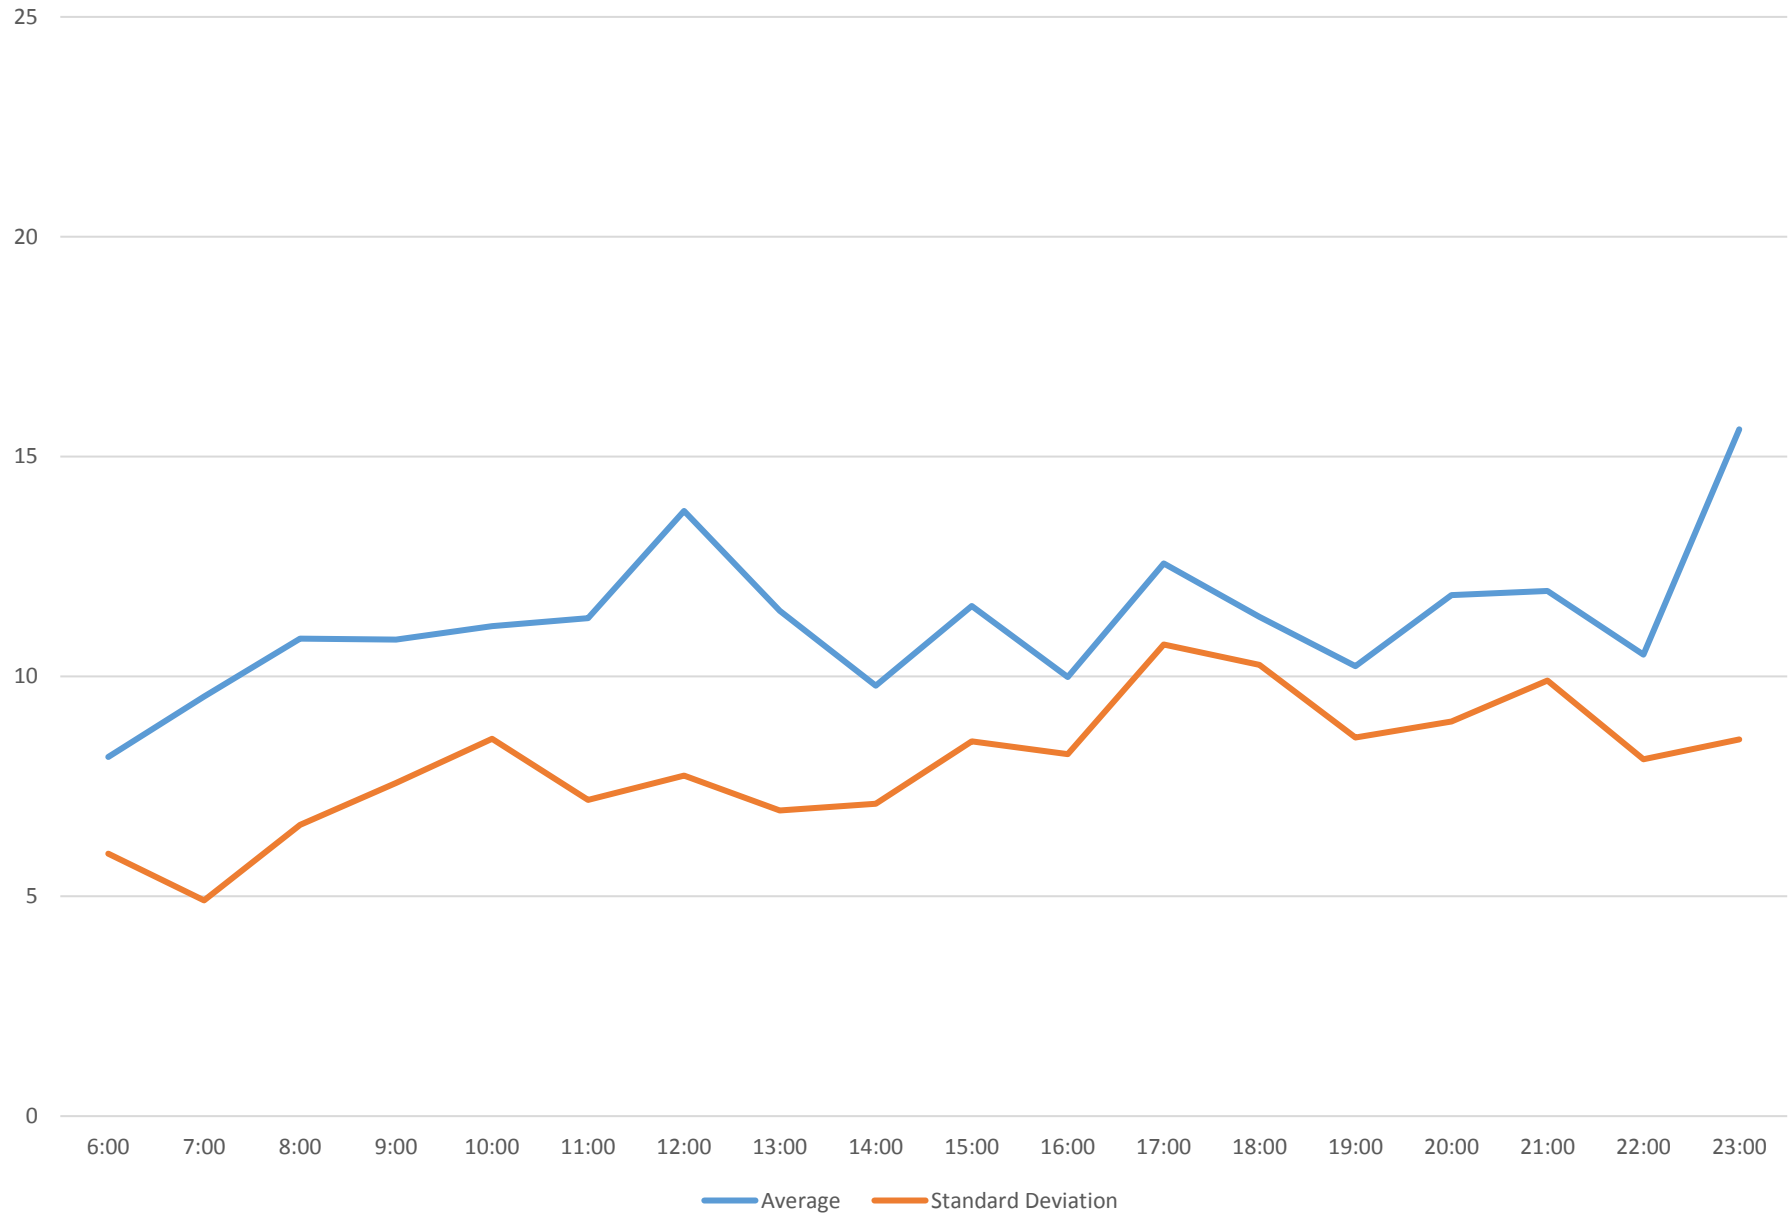

501 Queen Headways at Lakeshore Humber Westbound December 2015

501 Queen Headways at Lakeshore Humber Westbound December 2015

501 Queen Headways at Lakeshore Humber Westbound December 2015

501 Queen Headways at Lakeshore Humber Westbound December 2015

501 Queen Headways at Lakeshore Humber Westbound December 2015 Weekday Statistics

501 Queen Headways at Lakeshore Humber Westbound December 2015 Saturday Statistics

501 Queen Headways at Lakeshore Humber Westbound December 2015 Sunday Statistics