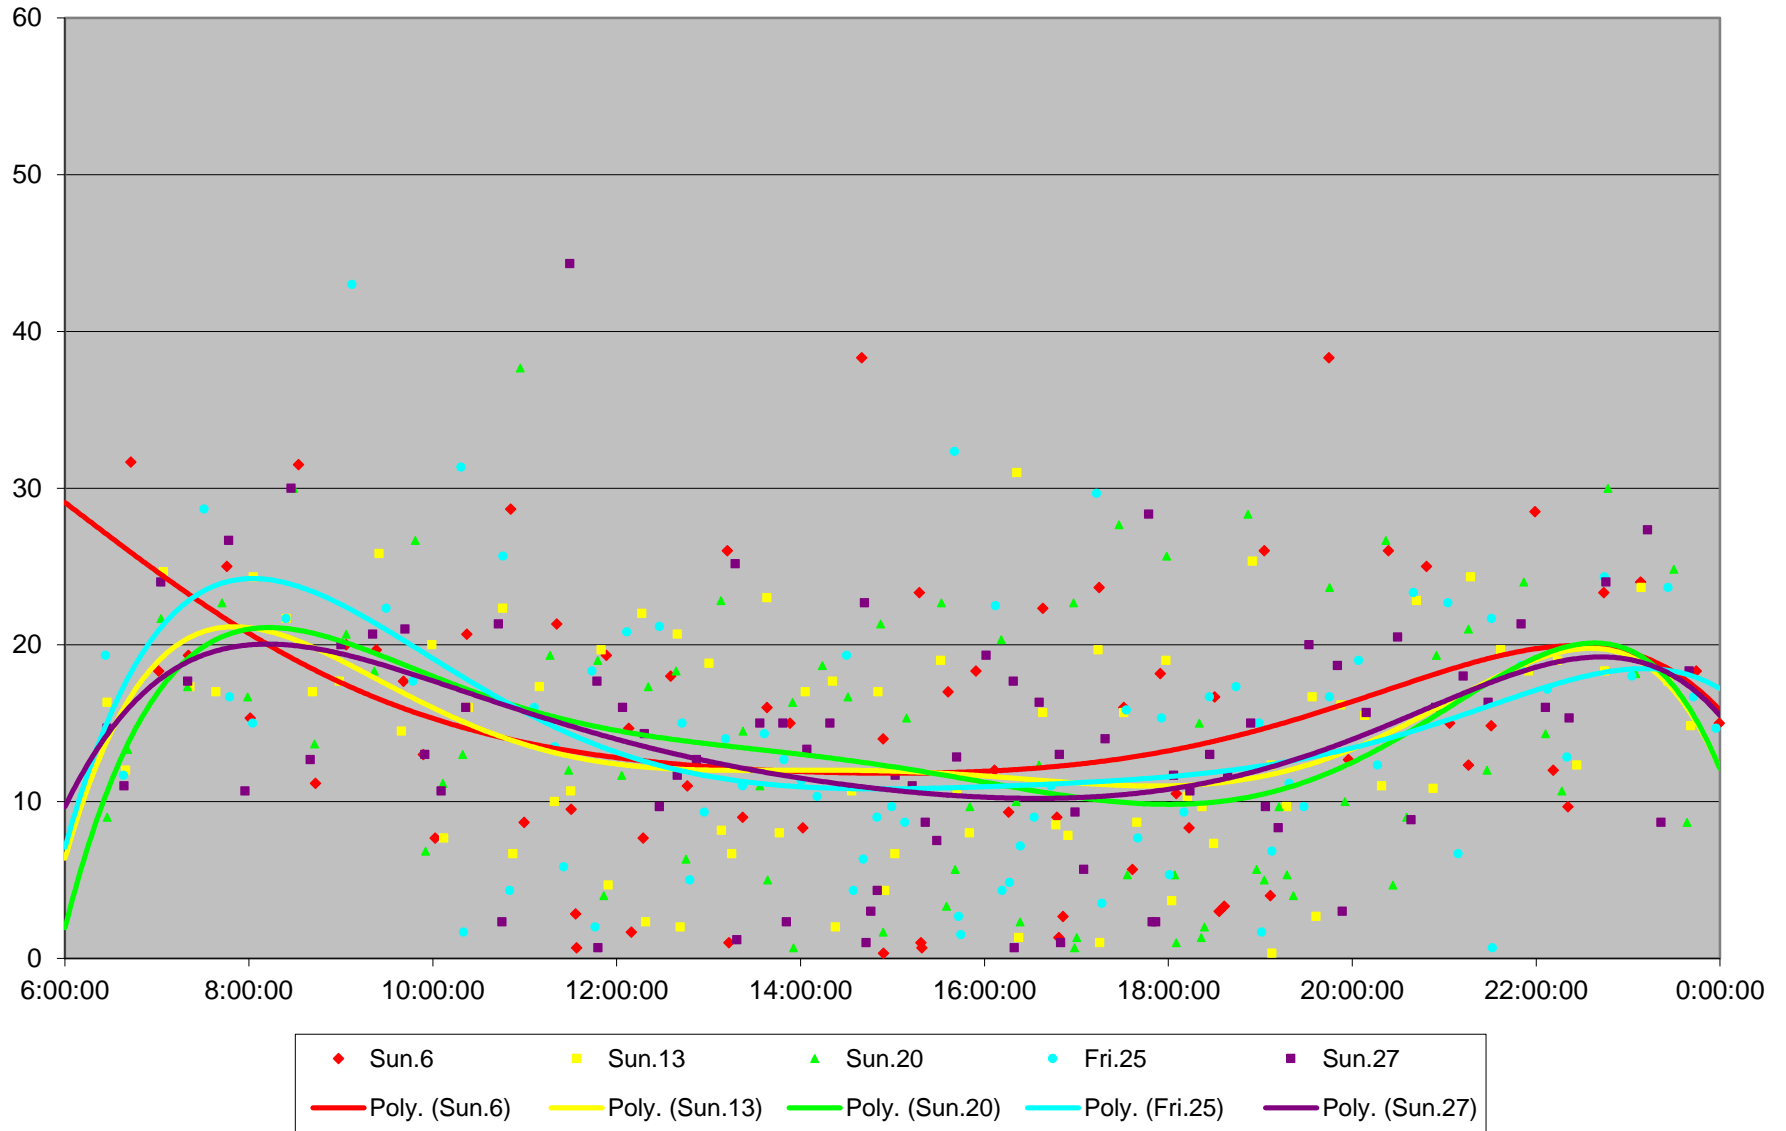

501 Queen Headways at Lakeshore Humber Westbound December 2015

501 Queen Headways at Lakeshore Humber Westbound December 2015

501 Queen Headways at Lakeshore Humber Westbound December 2015

501 Queen Headways at Lakeshore Humber Westbound December 2015

501 Queen Headways at Lakeshore Humber Westbound December 2015 Weekday Statistics

501 Queen Headways at Lakeshore Humber Westbound December 2015 Saturday Statistics

501 Queen Headways at Lakeshore Humber Westbound December 2015 Sunday Statistics