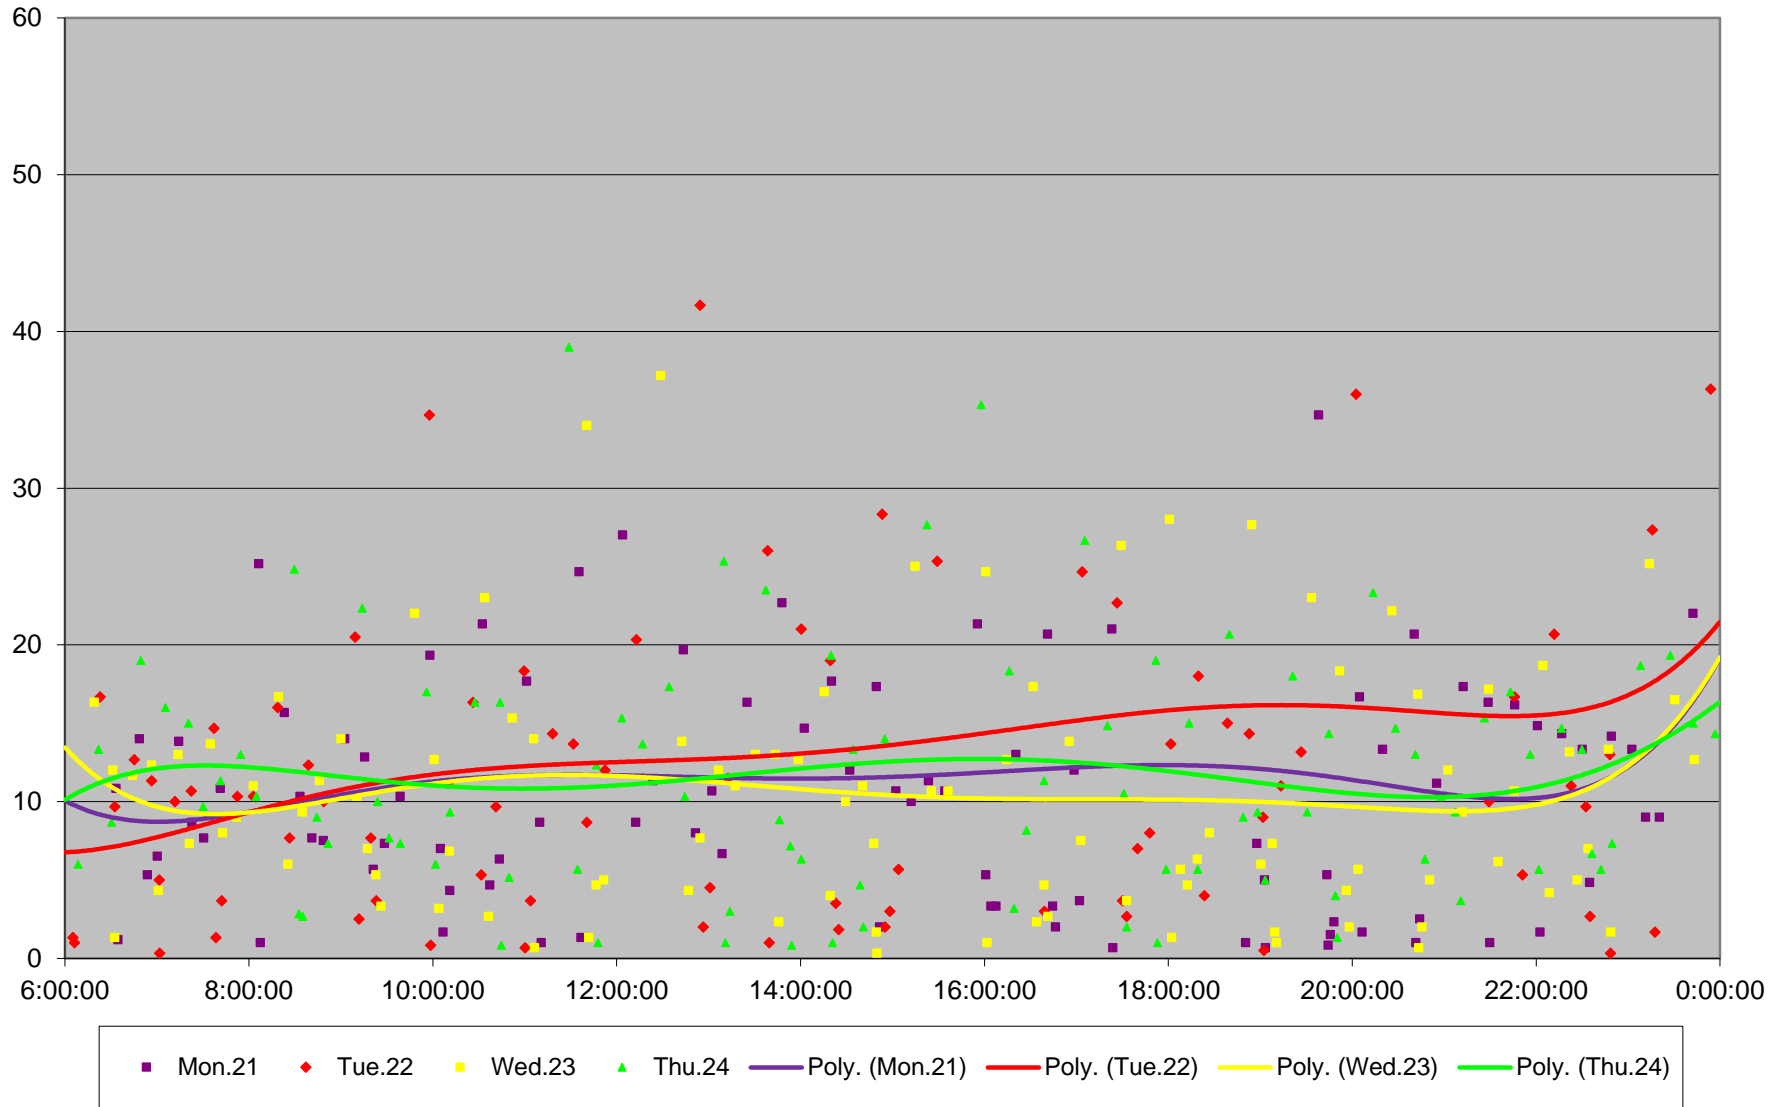

501 Queen Headways at Lakeshore Humber Westbound December 2015

501 Queen Headways at Lakeshore Humber Westbound December 2015

501 Queen Headways at Lakeshore Humber Westbound December 2015

501 Queen Headways at Lakeshore Humber Westbound December 2015

501 Queen Headways at Lakeshore Humber Westbound December 2015 Weekday Statistics

501 Queen Headways at Lakeshore Humber Westbound December 2015 Saturday Statistics

501 Queen Headways at Lakeshore Humber Westbound December 2015 Sunday Statistics