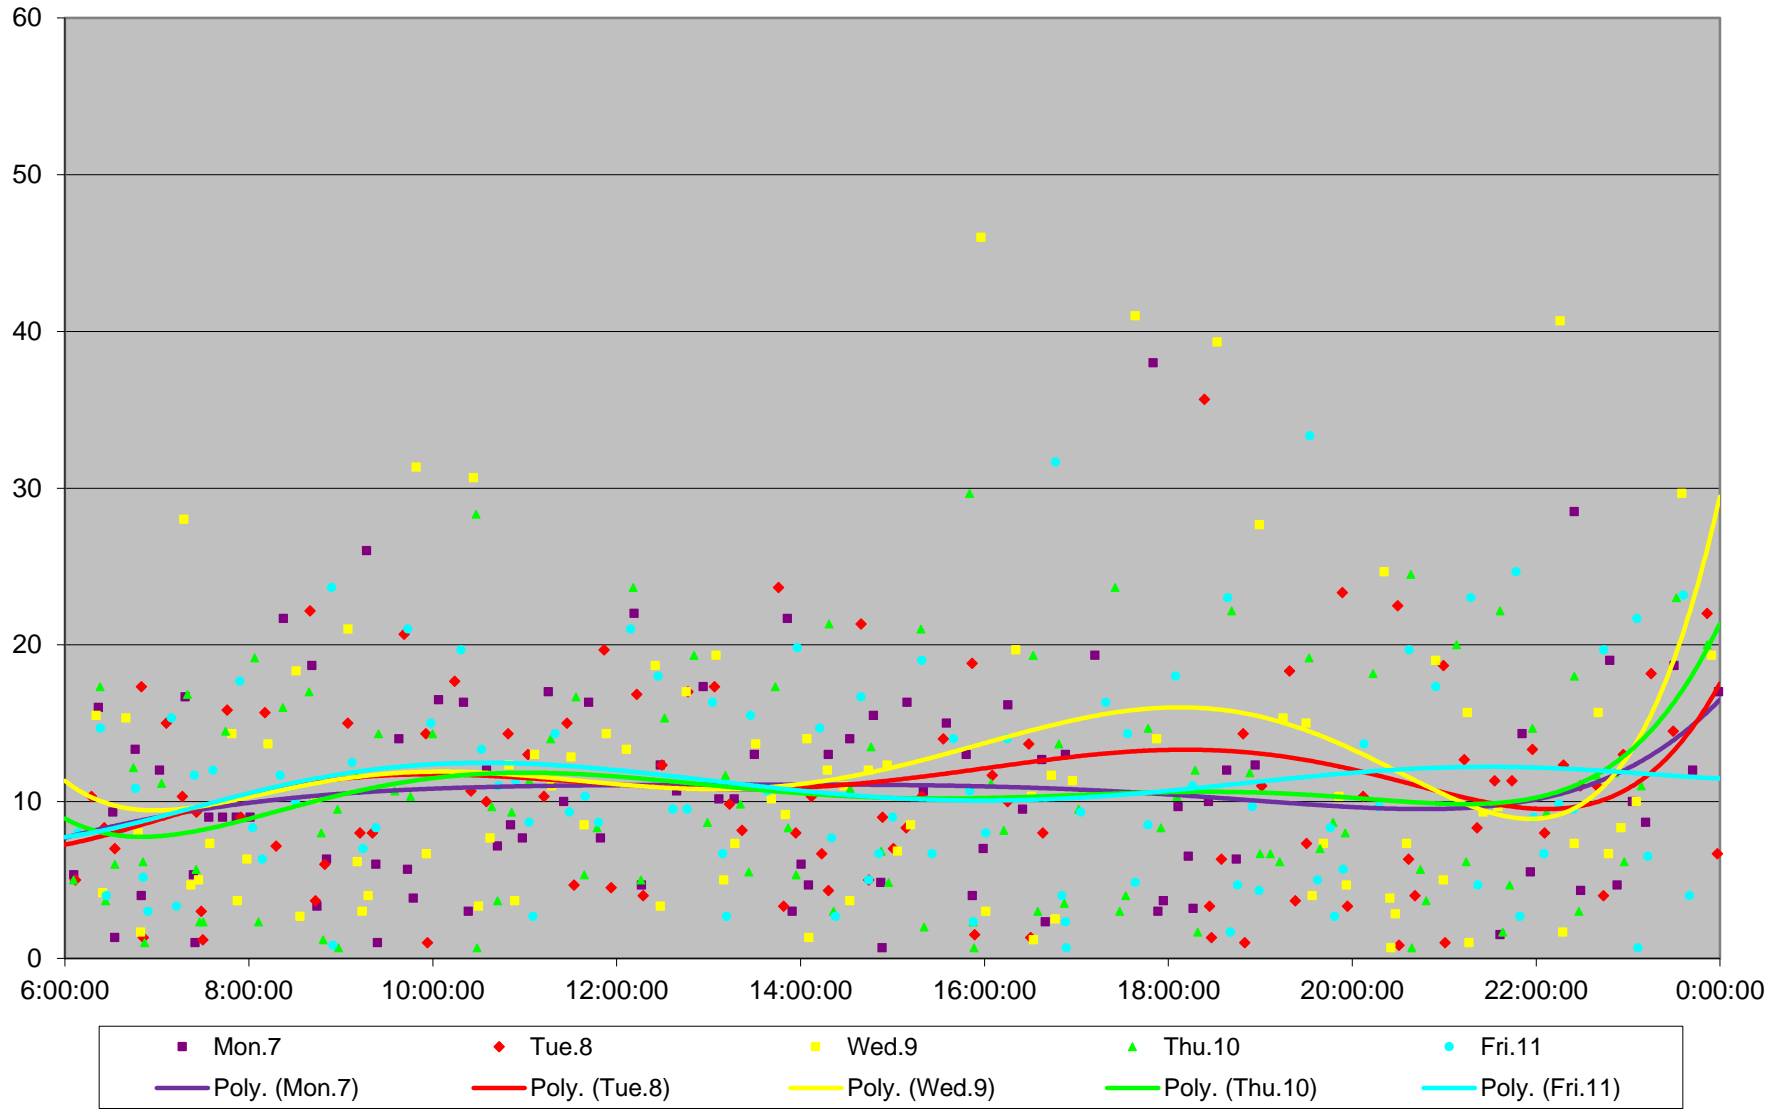

501 Queen Headways at Lakeshore Humber Westbound December 2015

501 Queen Headways at Lakeshore Humber Westbound December 2015

501 Queen Headways at Lakeshore Humber Westbound December 2015

501 Queen Headways at Lakeshore Humber Westbound December 2015

501 Queen Headways at Lakeshore Humber Westbound December 2015 Weekday Statistics

501 Queen Headways at Lakeshore Humber Westbound December 2015 Saturday Statistics

501 Queen Headways at Lakeshore Humber Westbound December 2015 Sunday Statistics