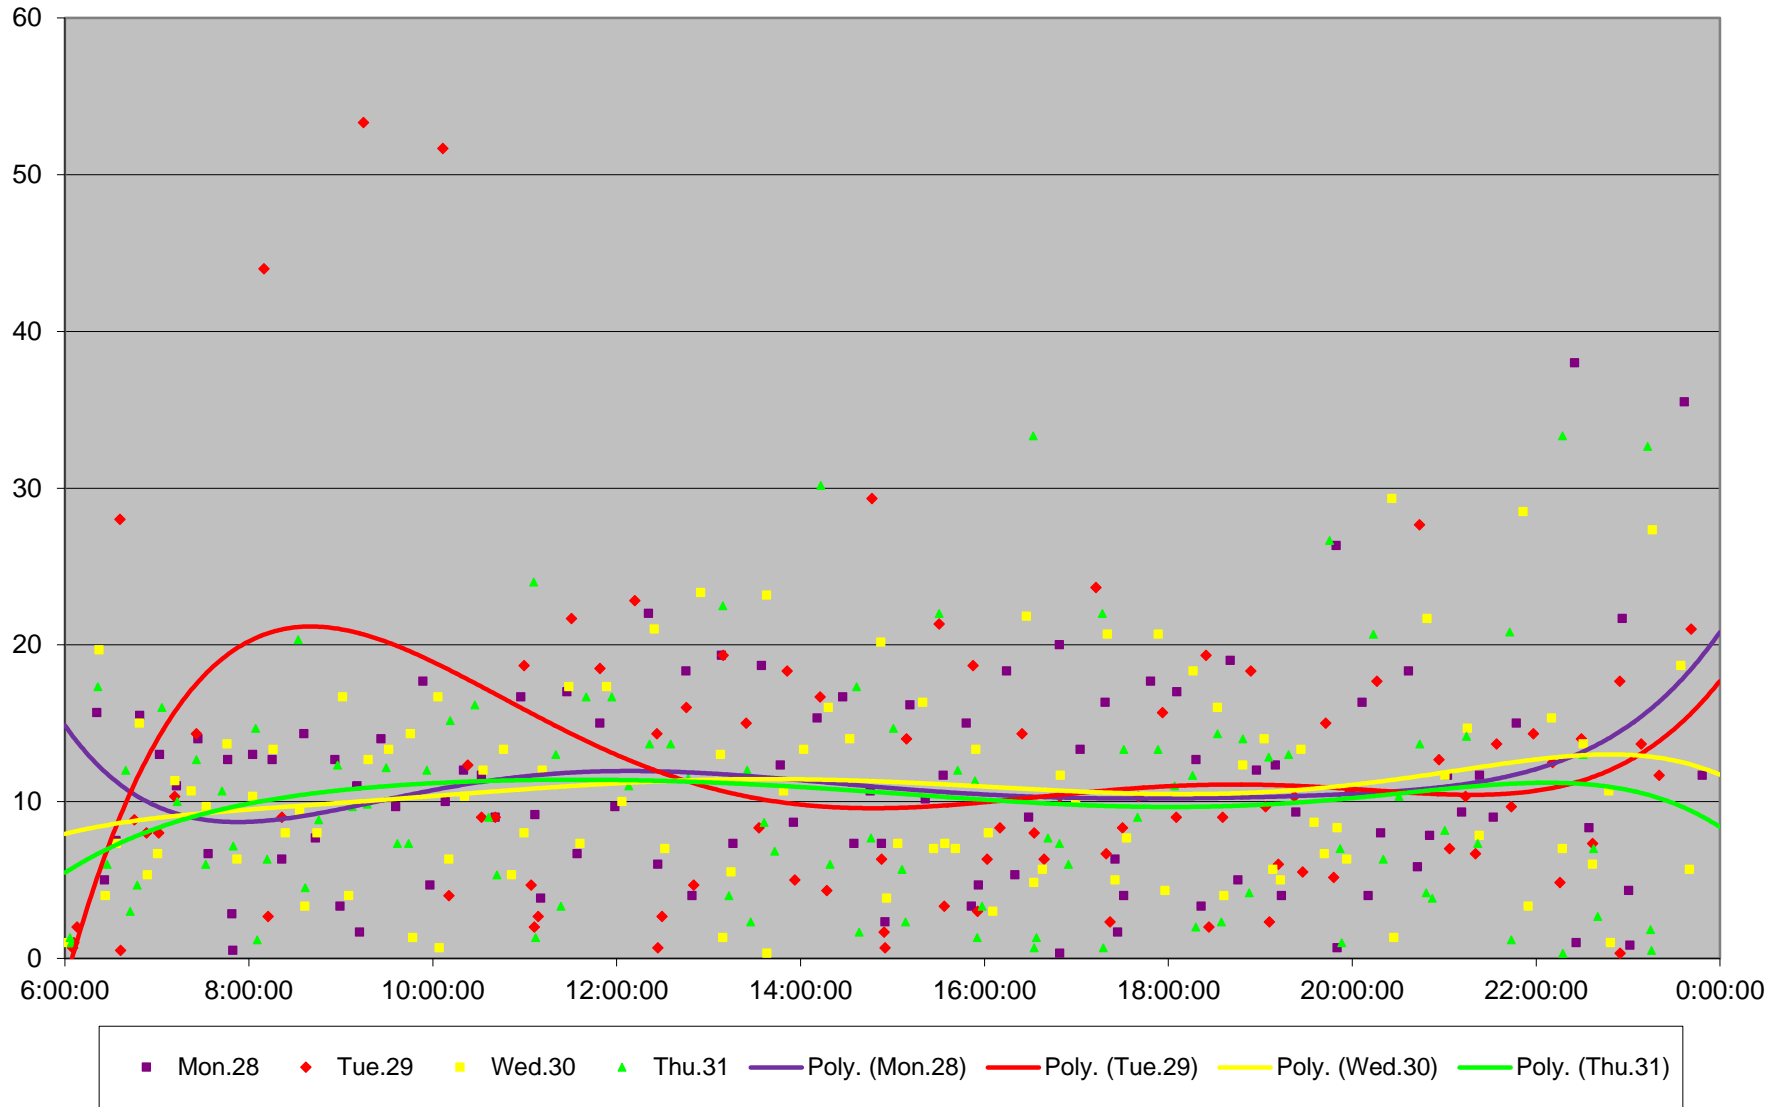

501 Queen Headways at Lakeshore Humber Westbound December 2015

501 Queen Headways at Lakeshore Humber Westbound December 2015

501 Queen Headways at Lakeshore Humber Westbound December 2015

501 Queen Headways at Lakeshore Humber Westbound December 2015

501 Queen Headways at Lakeshore Humber Westbound December 2015 Weekday Statistics

501 Queen Headways at Lakeshore Humber Westbound December 2015 Saturday Statistics

501 Queen Headways at Lakeshore Humber Westbound December 2015 Sunday Statistics