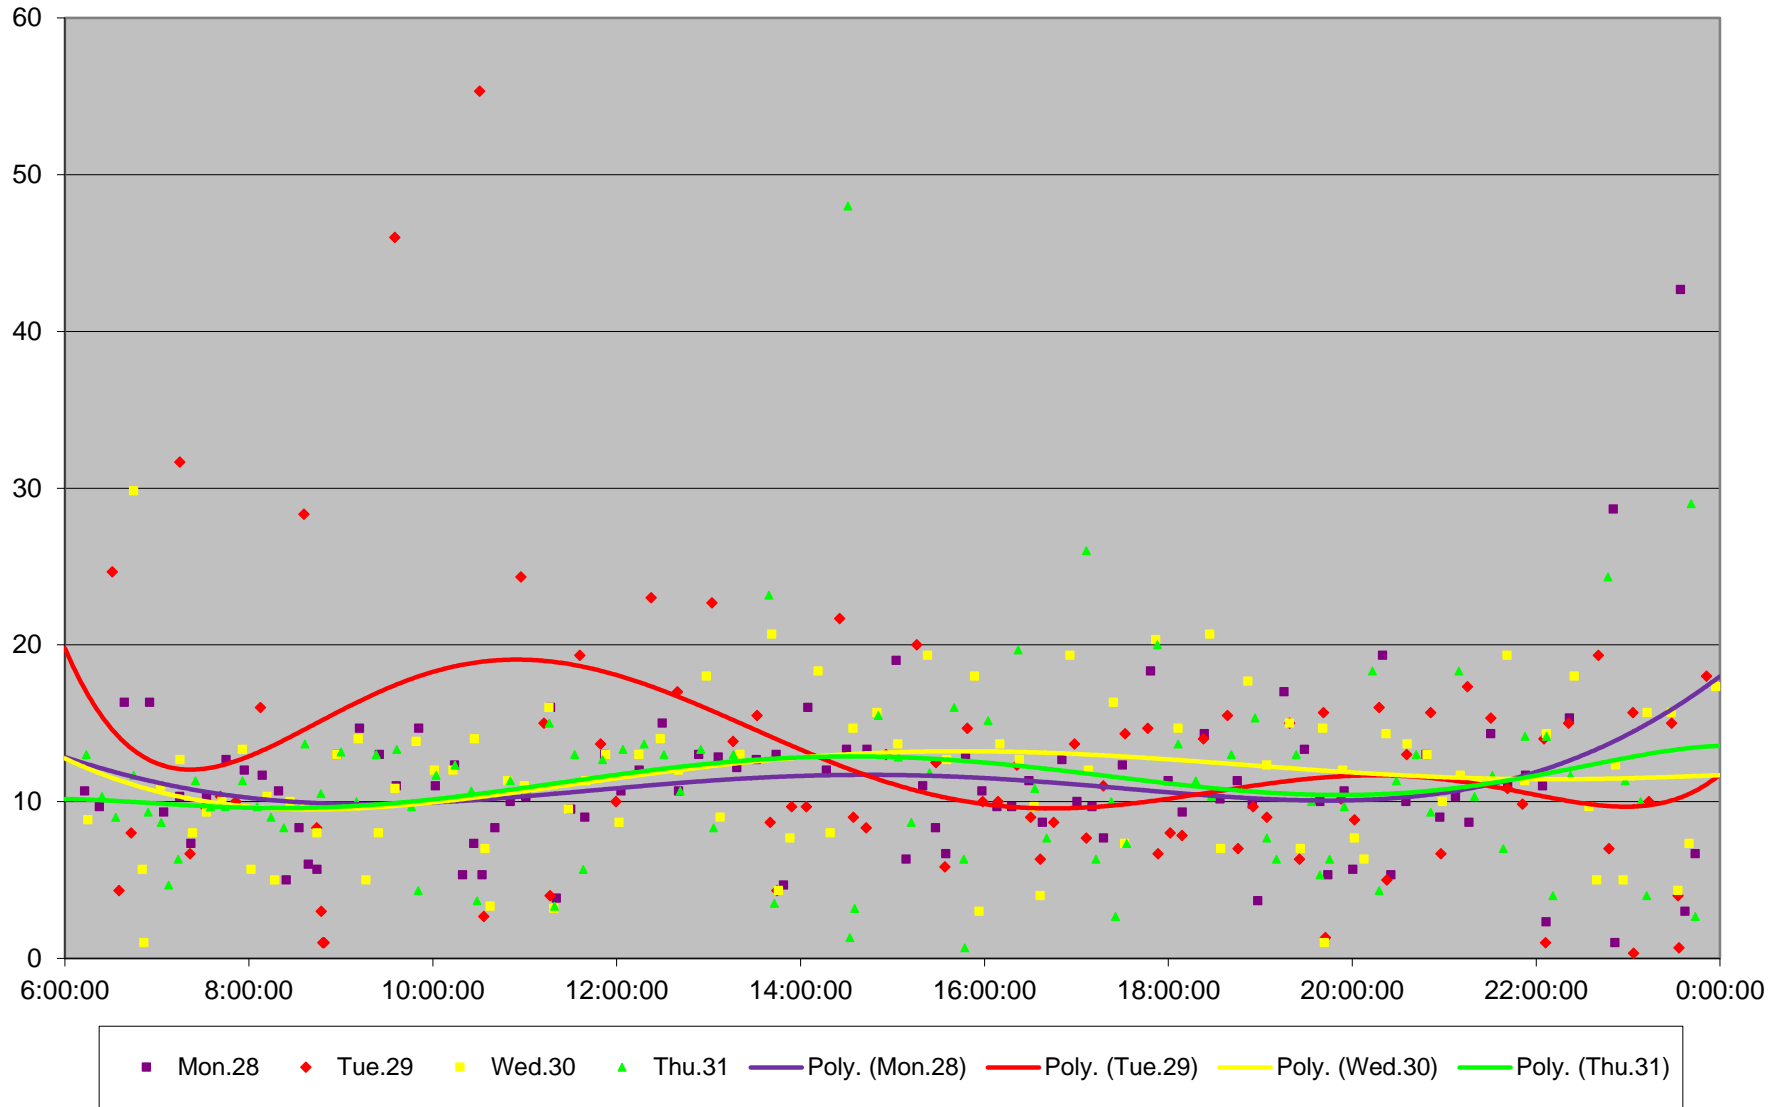

501 Queen Headways at Long Branch Loop Eastbound December 2015

501 Queen Headways at Long Branch Loop Eastbound December 2015

501 Queen Headways at Long Branch Loop Eastbound December 2015

501 Queen Headways at Long Branch Loop Eastbound December 2015

501 Queen Headways at Long Branch Loop Eastbound December 2015 Weekday Statistics

501 Queen Headways at Long Branch Loop Eastbound December 2015 Saturday Statistics

501 Queen Headways at Long Branch Loop Eastbound December 2015 Sunday Statistics