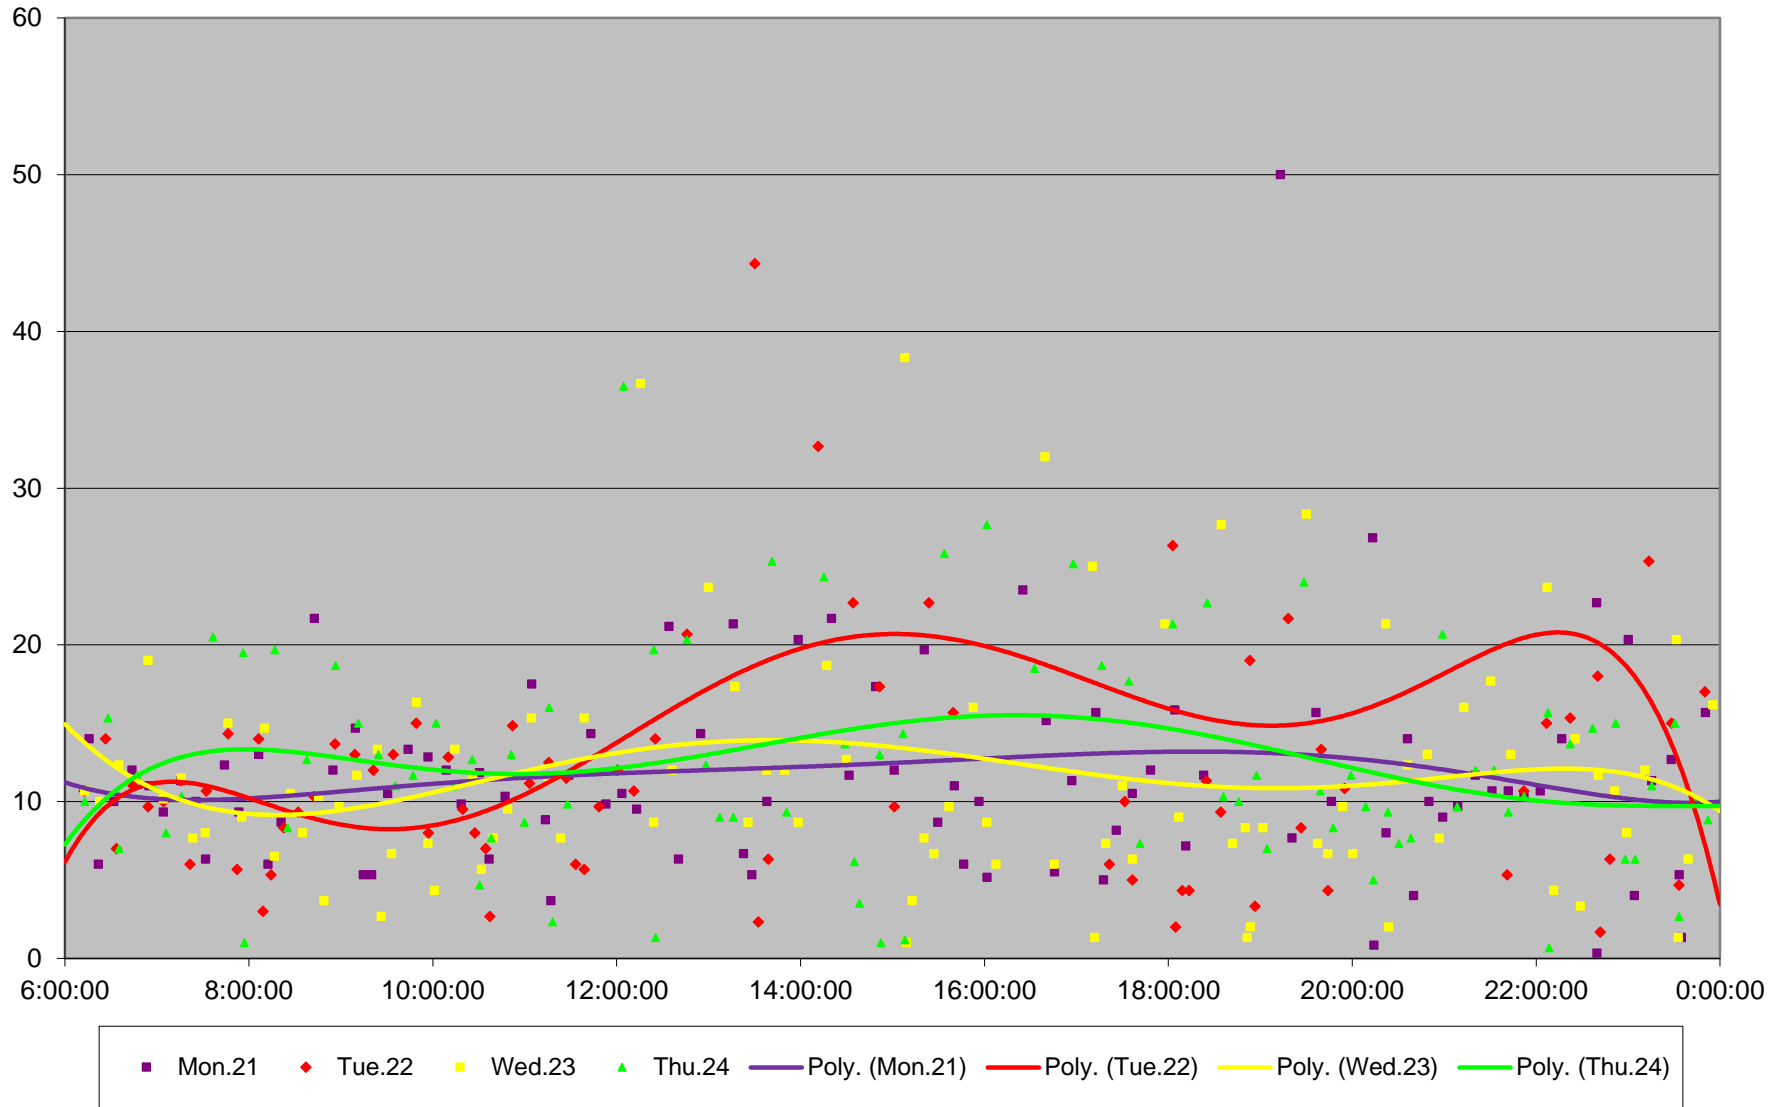

501 Queen Headways at Long Branch Loop Eastbound December 2015

501 Queen Headways at Long Branch Loop Eastbound December 2015

501 Queen Headways at Long Branch Loop Eastbound December 2015

501 Queen Headways at Long Branch Loop Eastbound December 2015

501 Queen Headways at Long Branch Loop Eastbound December 2015 Weekday Statistics

501 Queen Headways at Long Branch Loop Eastbound December 2015 Saturday Statistics

501 Queen Headways at Long Branch Loop Eastbound December 2015 Sunday Statistics