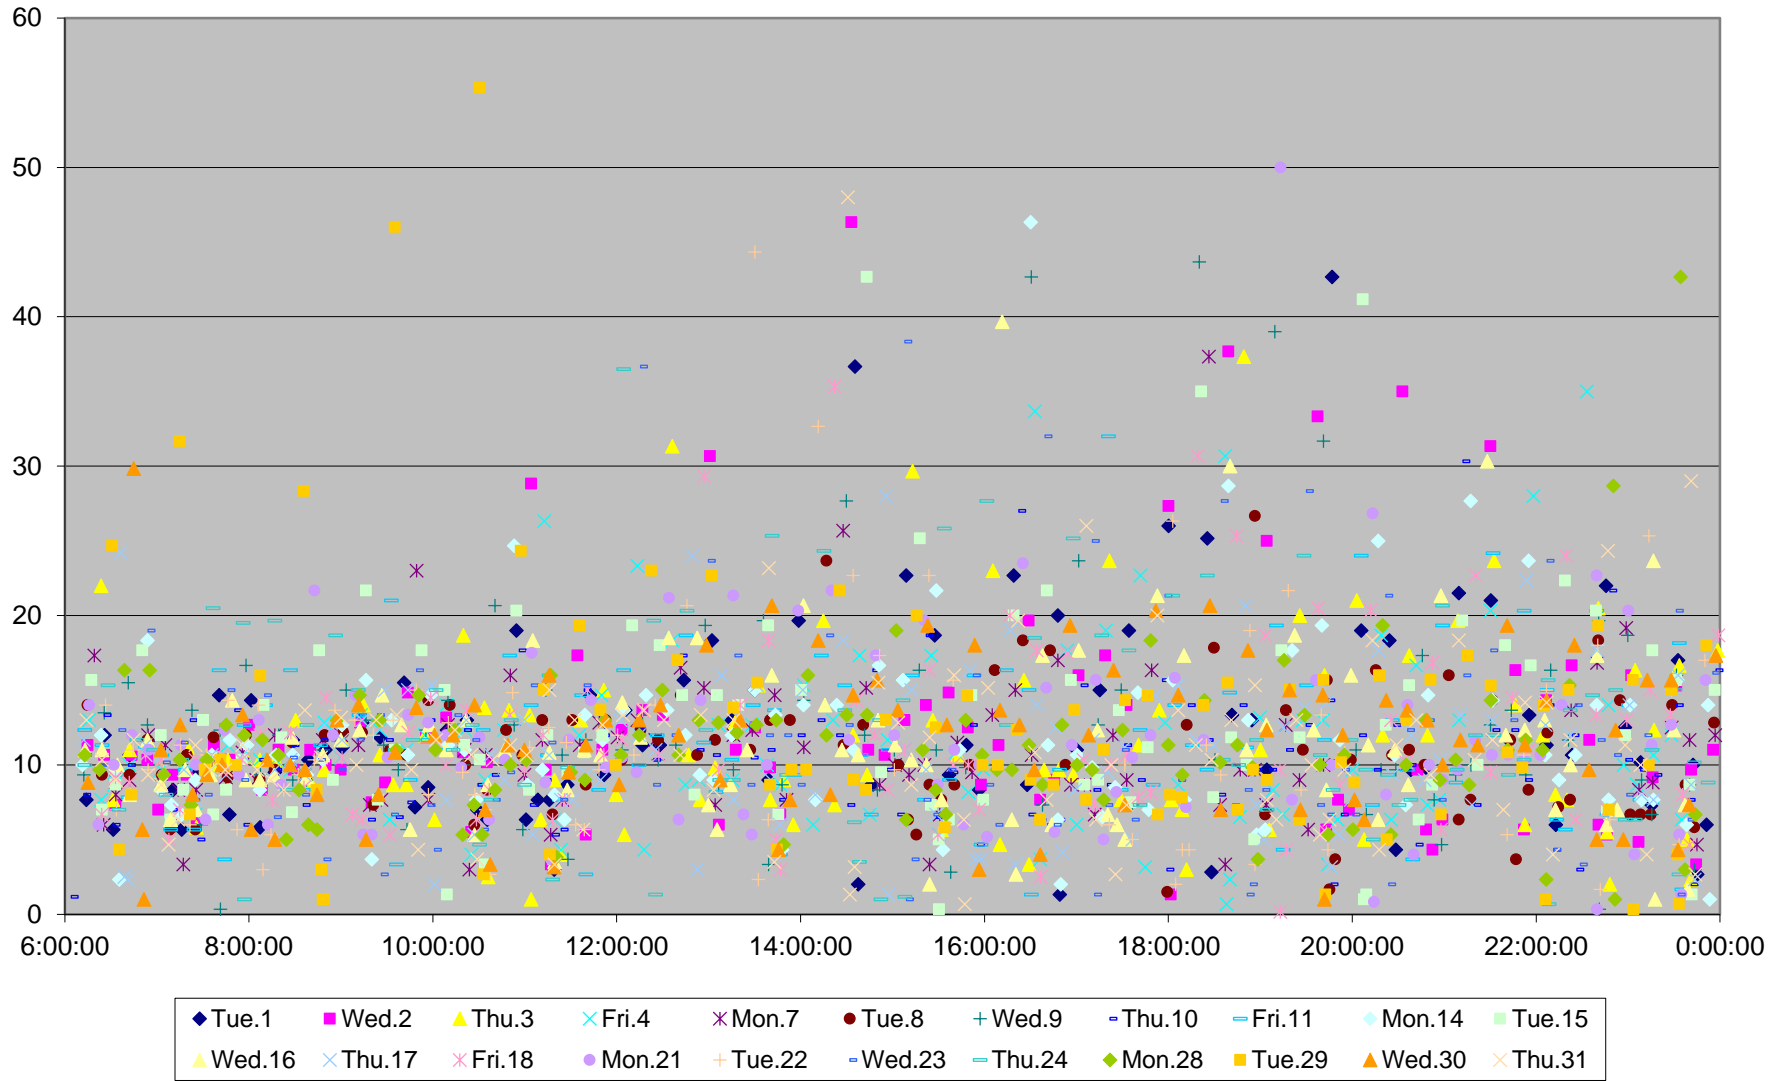

501 Queen Headways at Long Branch Loop Eastbound December 2015

501 Queen Headways at Long Branch Loop Eastbound December 2015

501 Queen Headways at Long Branch Loop Eastbound December 2015

501 Queen Headways at Long Branch Loop Eastbound December 2015

501 Queen Headways at Long Branch Loop Eastbound December 2015 Weekday Statistics

501 Queen Headways at Long Branch Loop Eastbound December 2015 Saturday Statistics

501 Queen Headways at Long Branch Loop Eastbound December 2015 Sunday Statistics