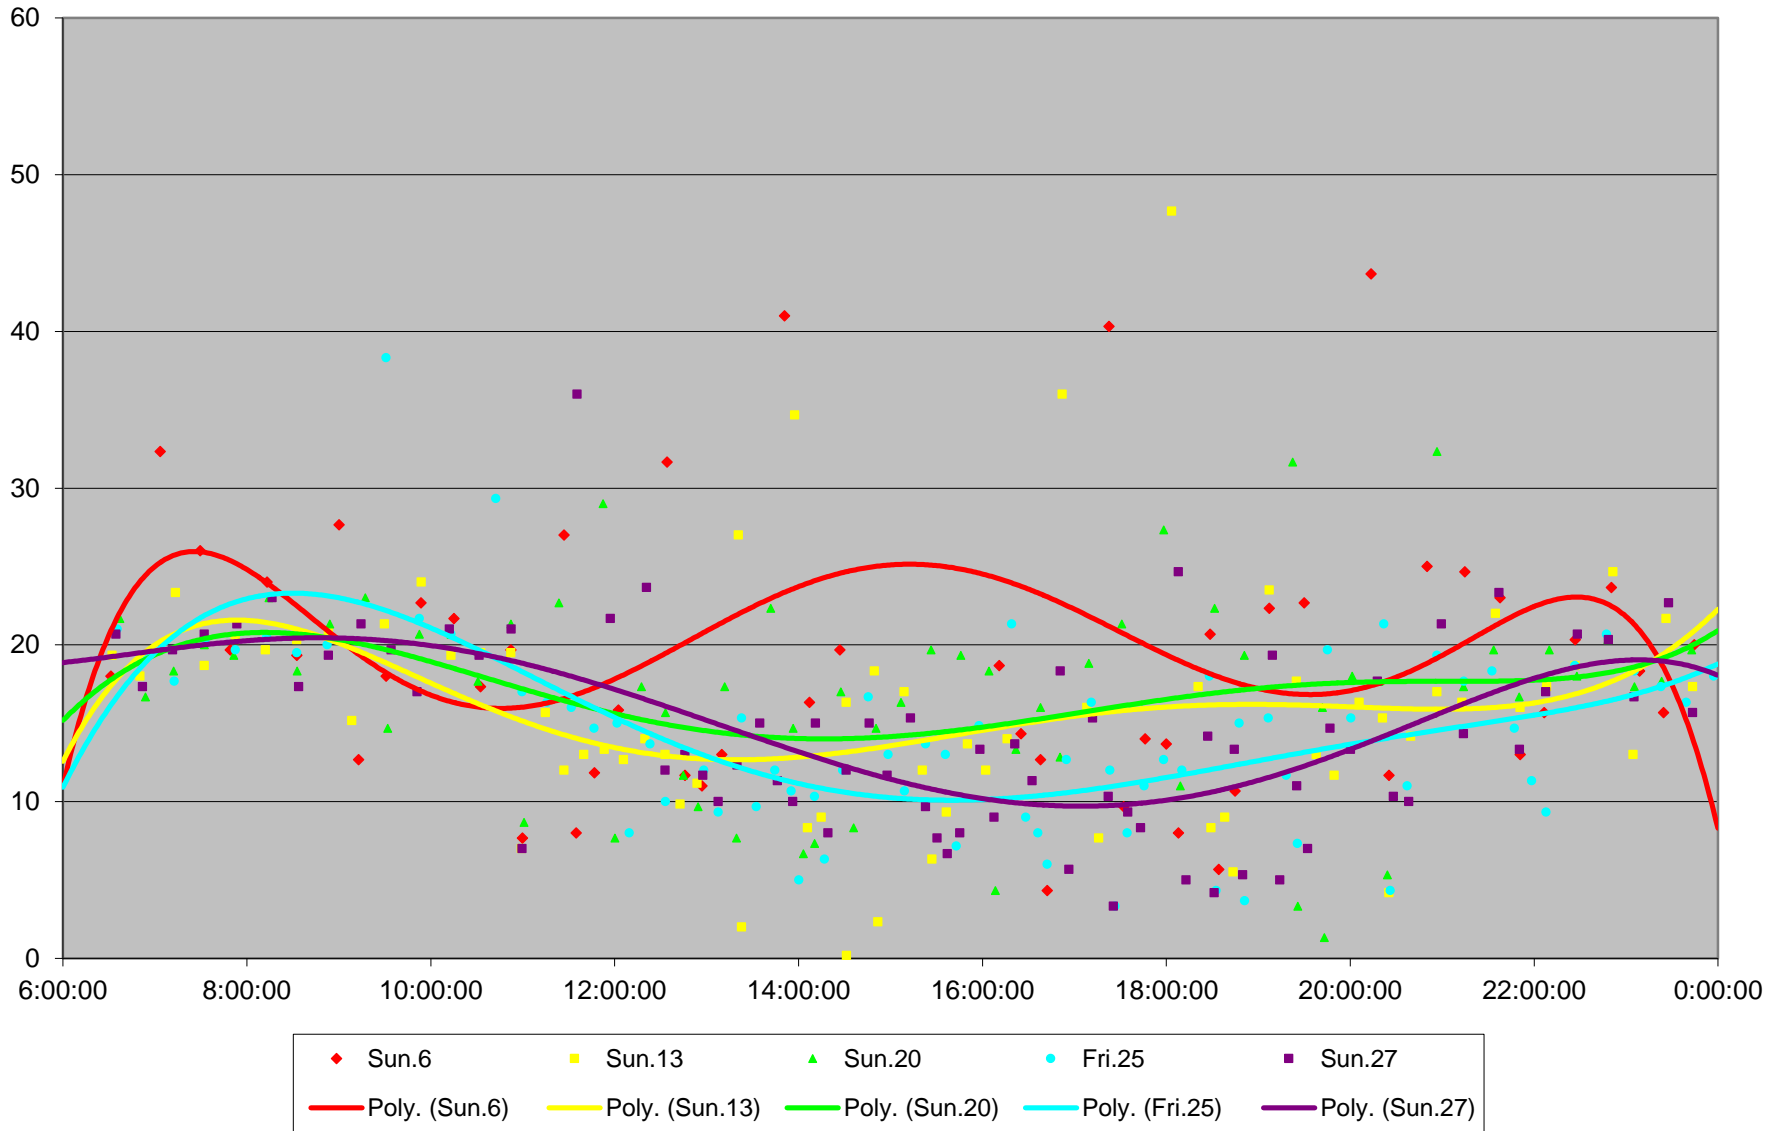

501 Queen Headways at Long Branch Loop Eastbound December 2015

501 Queen Headways at Long Branch Loop Eastbound December 2015

501 Queen Headways at Long Branch Loop Eastbound December 2015

501 Queen Headways at Long Branch Loop Eastbound December 2015

501 Queen Headways at Long Branch Loop Eastbound December 2015 Weekday Statistics

501 Queen Headways at Long Branch Loop Eastbound December 2015 Saturday Statistics

501 Queen Headways at Long Branch Loop Eastbound December 2015 Sunday Statistics