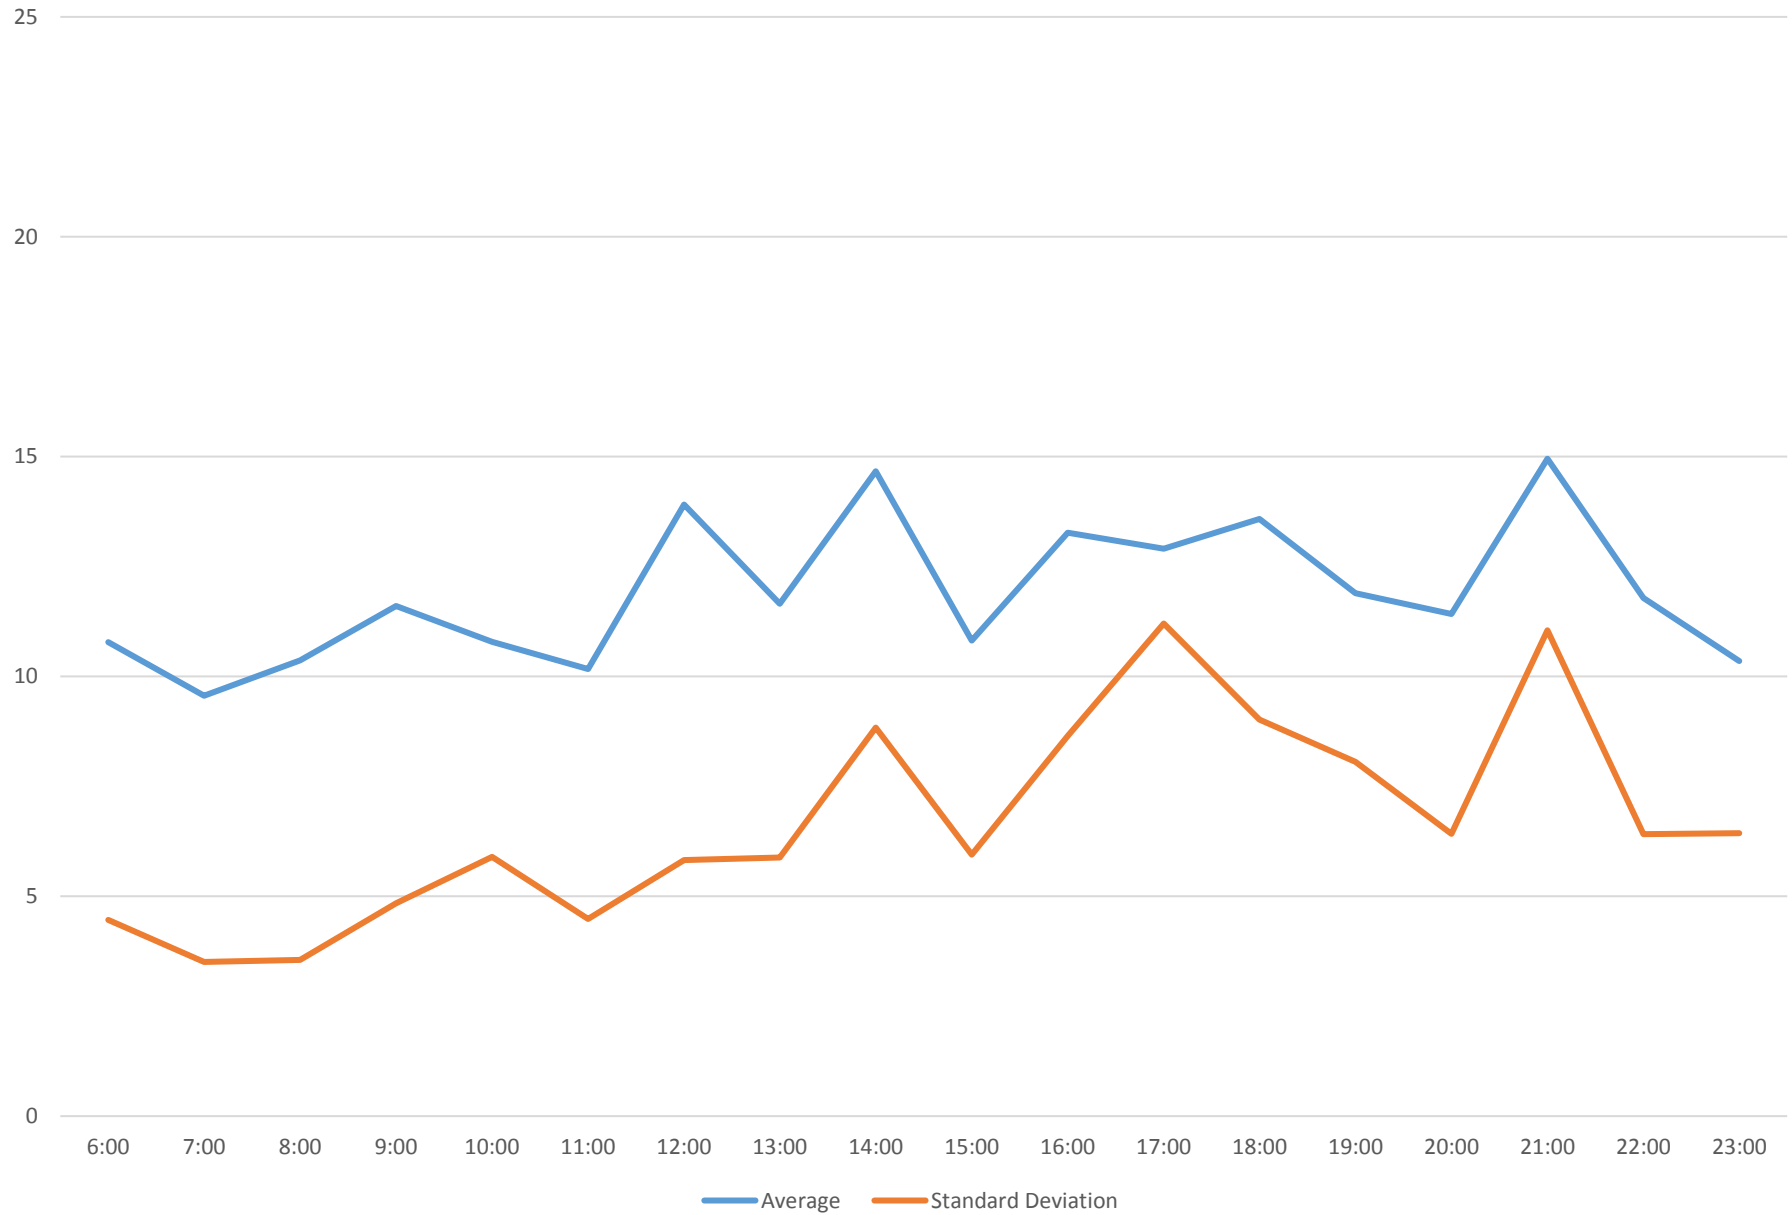

501 Queen Headways at Long Branch Loop Eastbound December 2015

501 Queen Headways at Long Branch Loop Eastbound December 2015

501 Queen Headways at Long Branch Loop Eastbound December 2015

501 Queen Headways at Long Branch Loop Eastbound December 2015

501 Queen Headways at Long Branch Loop Eastbound December 2015 Weekday Statistics

501 Queen Headways at Long Branch Loop Eastbound December 2015 Saturday Statistics

501 Queen Headways at Long Branch Loop Eastbound December 2015 Sunday Statistics