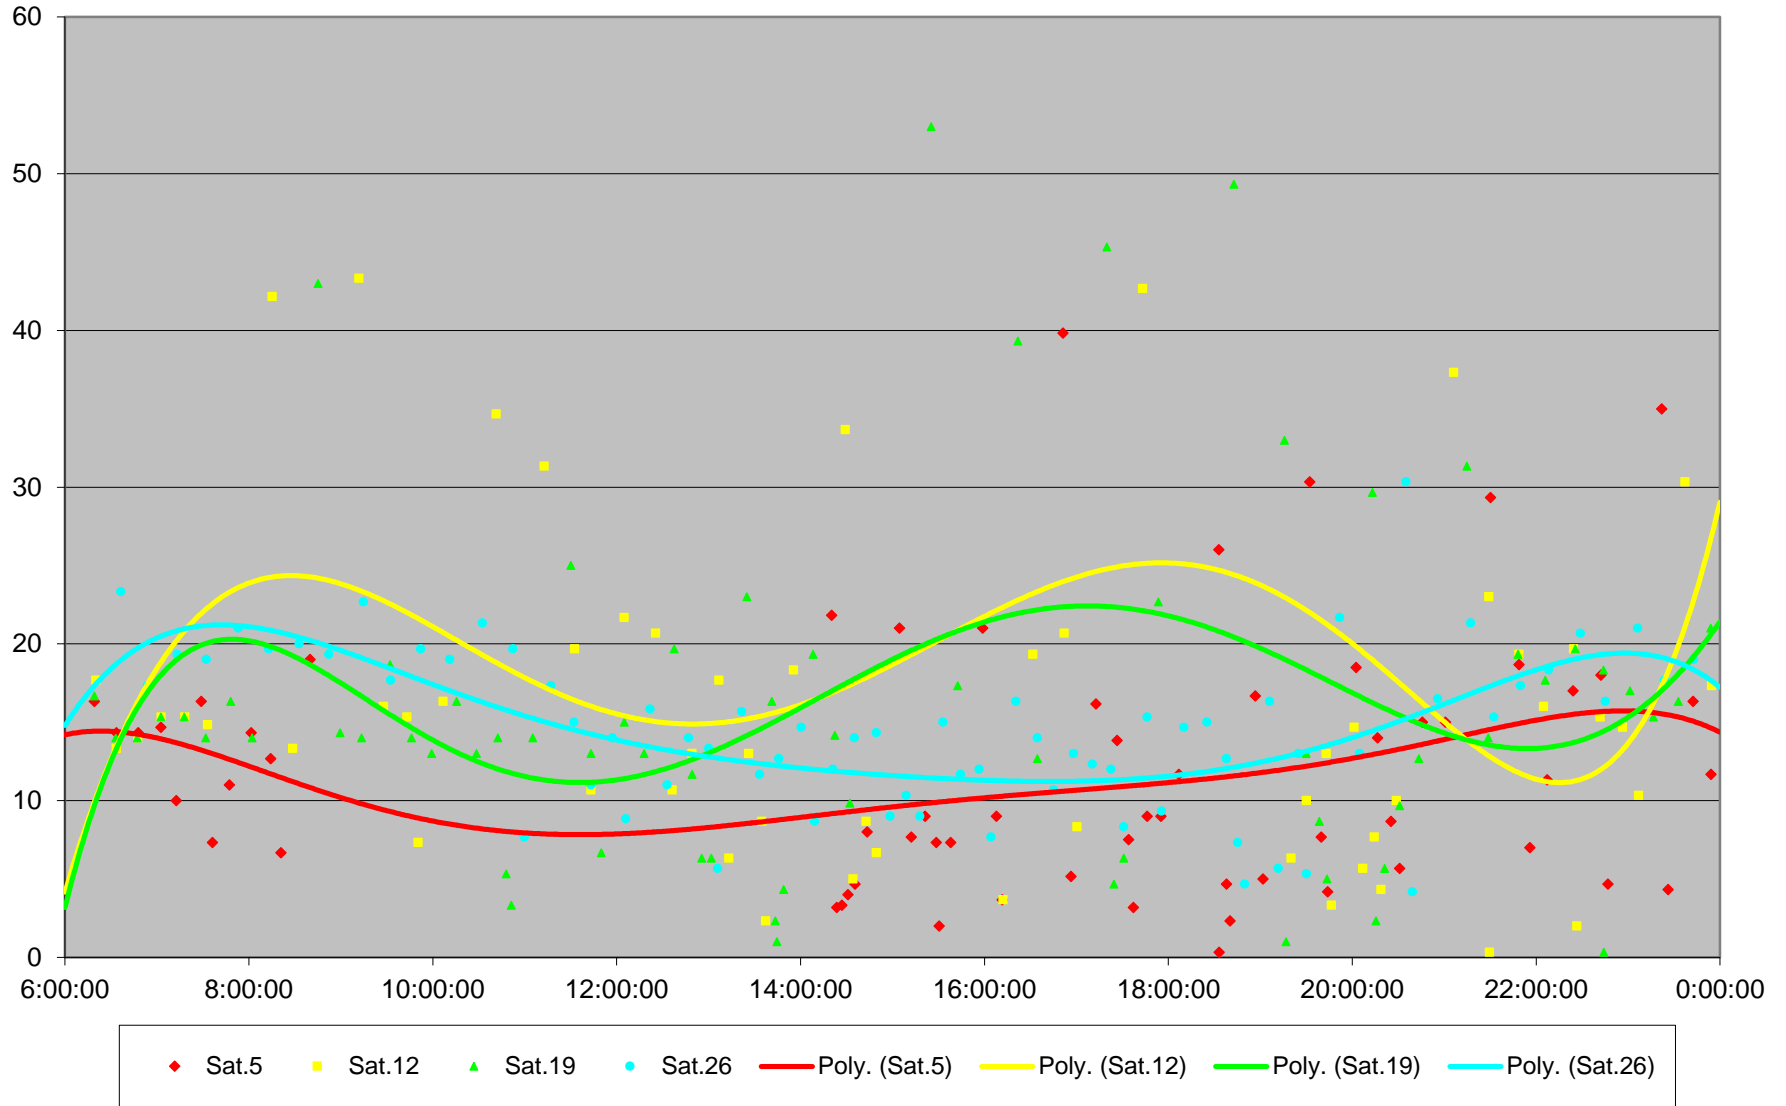

501 Queen Headways at Long Branch Loop Eastbound December 2015

501 Queen Headways at Long Branch Loop Eastbound December 2015

501 Queen Headways at Long Branch Loop Eastbound December 2015

501 Queen Headways at Long Branch Loop Eastbound December 2015

501 Queen Headways at Long Branch Loop Eastbound December 2015 Weekday Statistics

501 Queen Headways at Long Branch Loop Eastbound December 2015 Saturday Statistics

501 Queen Headways at Long Branch Loop Eastbound December 2015 Sunday Statistics