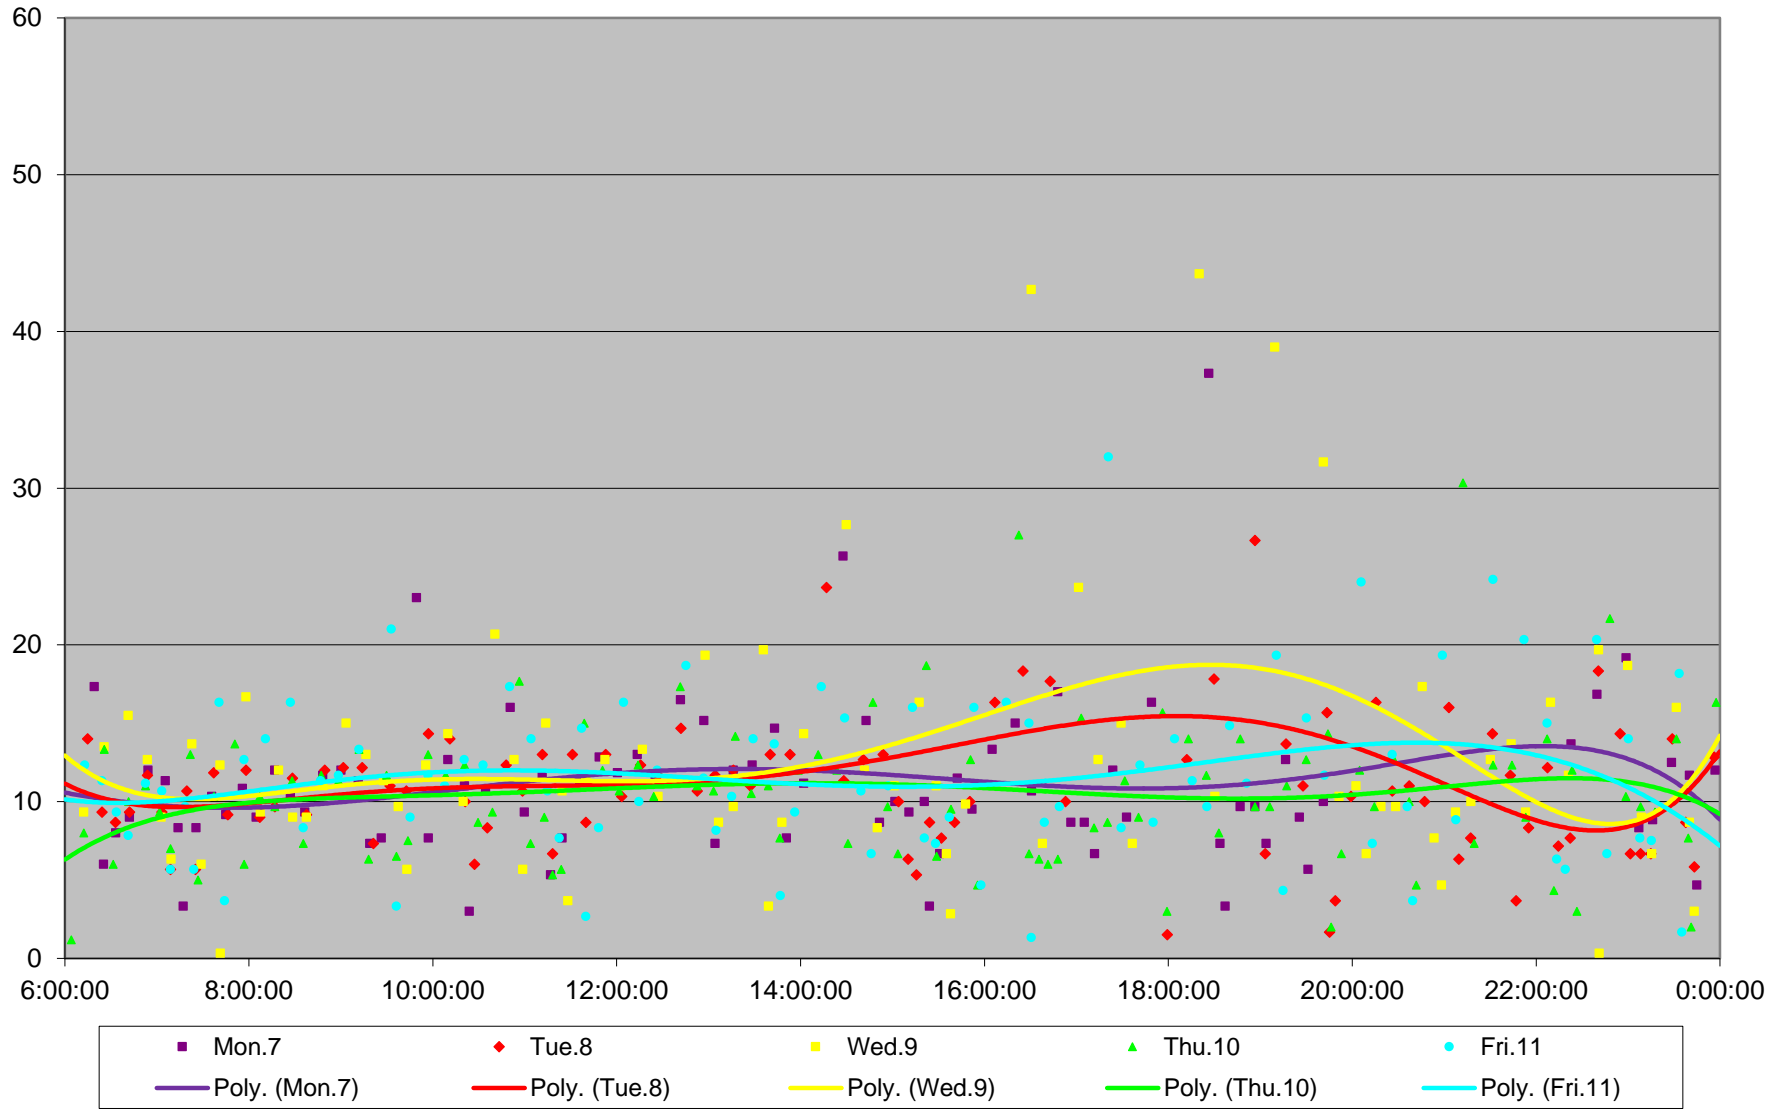

501 Queen Headways at Long Branch Loop Eastbound December 2015

501 Queen Headways at Long Branch Loop Eastbound December 2015

501 Queen Headways at Long Branch Loop Eastbound December 2015

501 Queen Headways at Long Branch Loop Eastbound December 2015

501 Queen Headways at Long Branch Loop Eastbound December 2015 Weekday Statistics

501 Queen Headways at Long Branch Loop Eastbound December 2015 Saturday Statistics

501 Queen Headways at Long Branch Loop Eastbound December 2015 Sunday Statistics