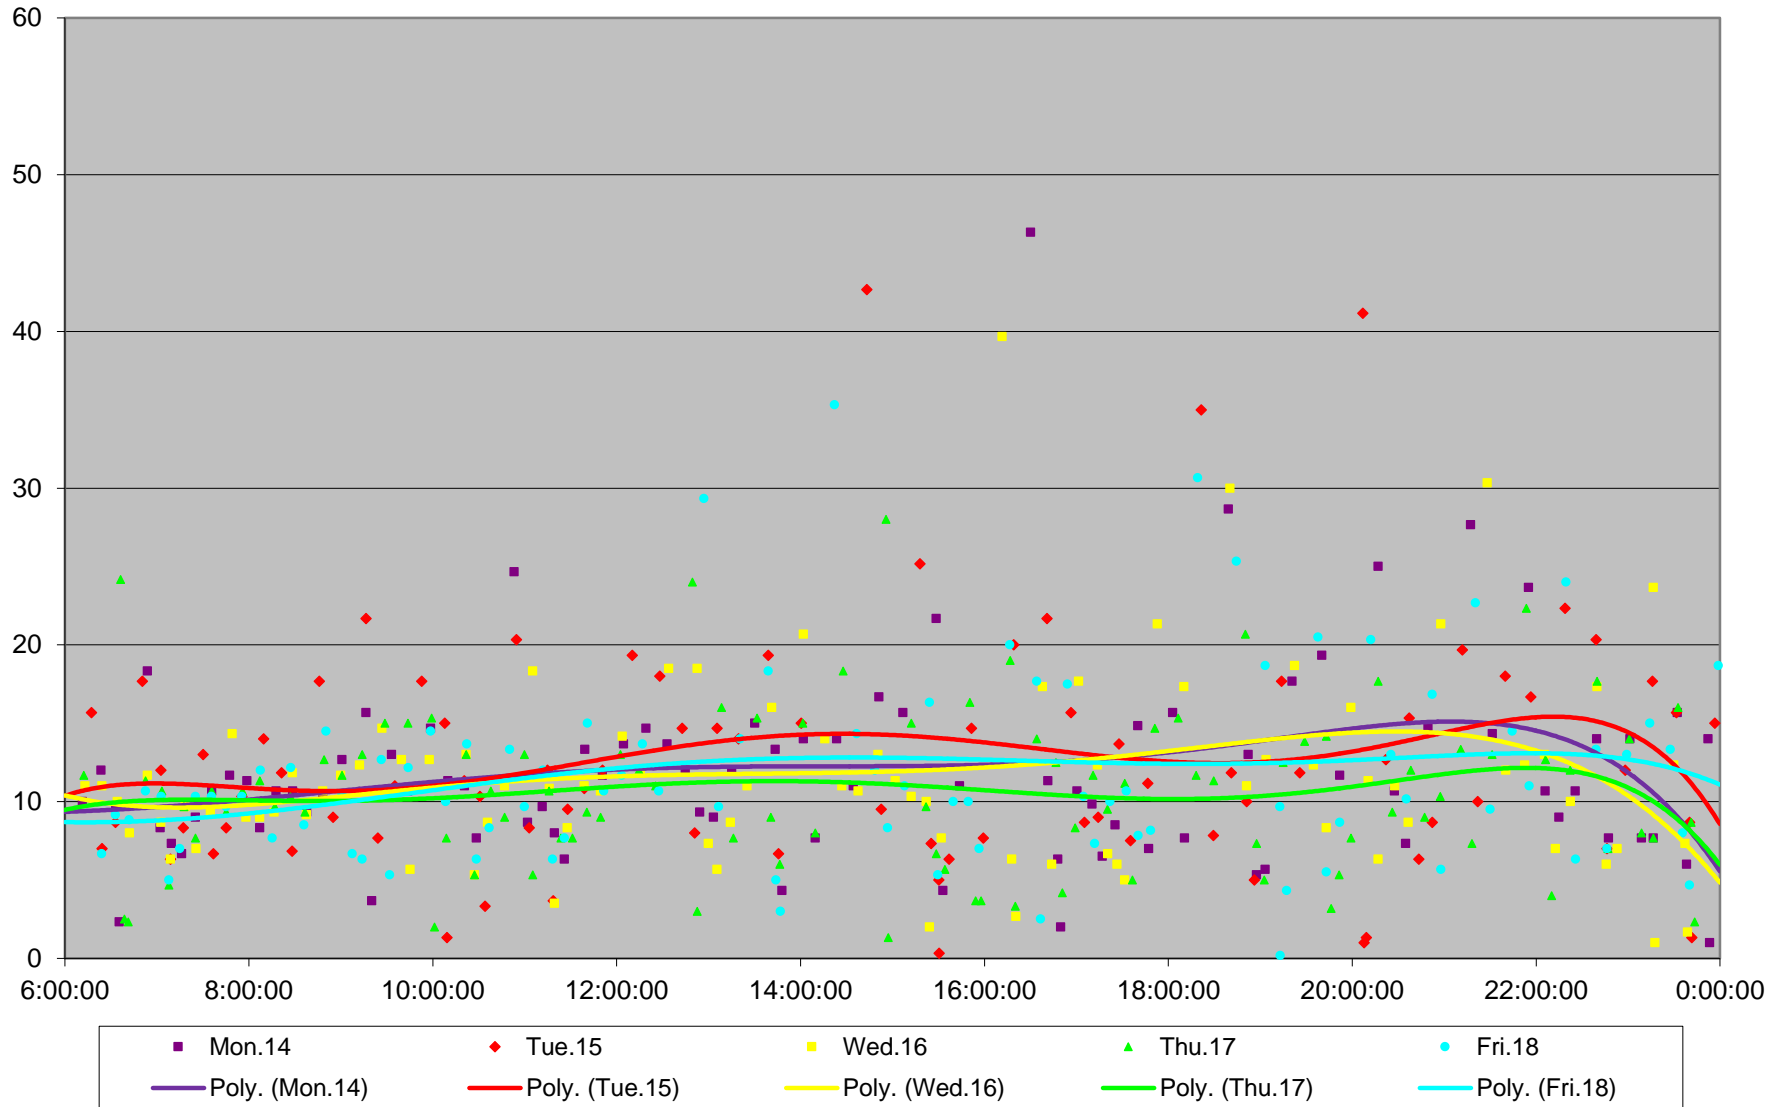

501 Queen Headways at Long Branch Loop Eastbound December 2015

501 Queen Headways at Long Branch Loop Eastbound December 2015

501 Queen Headways at Long Branch Loop Eastbound December 2015

501 Queen Headways at Long Branch Loop Eastbound December 2015

501 Queen Headways at Long Branch Loop Eastbound December 2015 Weekday Statistics

501 Queen Headways at Long Branch Loop Eastbound December 2015 Saturday Statistics

501 Queen Headways at Long Branch Loop Eastbound December 2015 Sunday Statistics