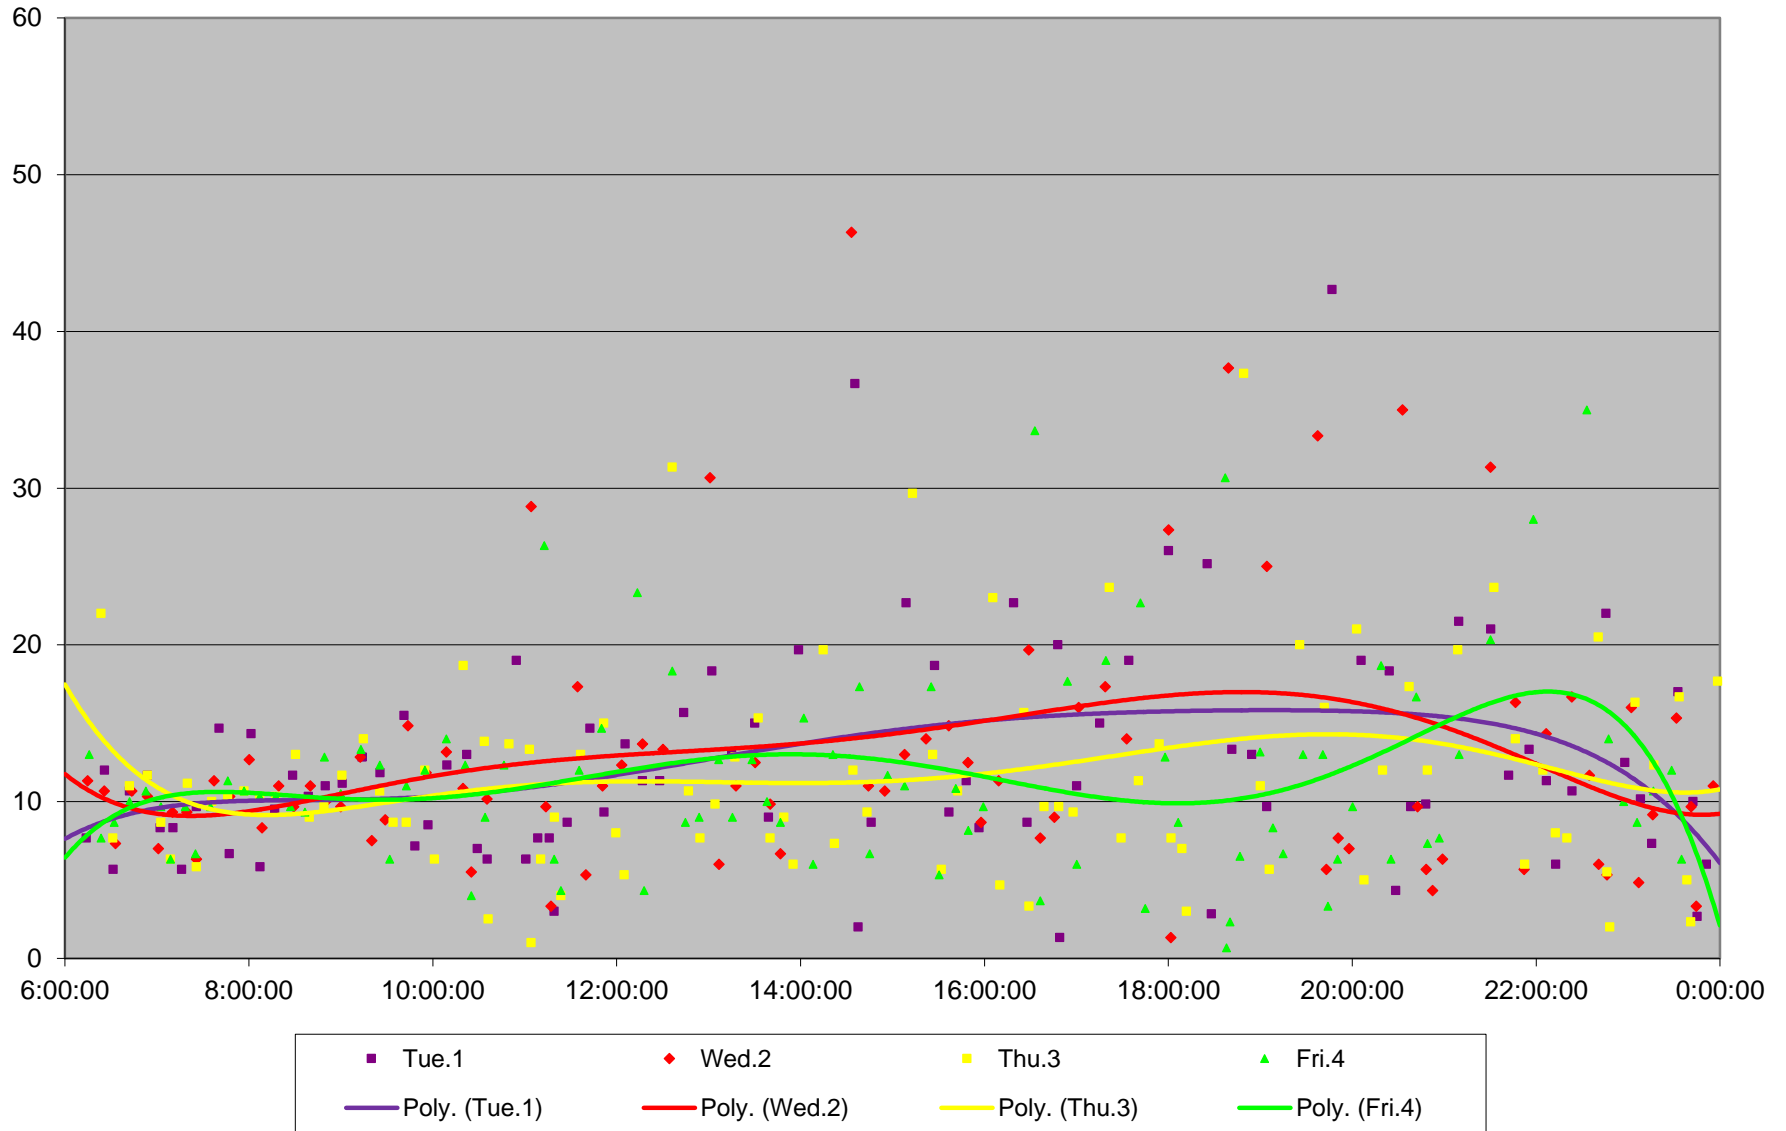

501 Queen Headways at Long Branch Loop Eastbound December 2015

501 Queen Headways at Long Branch Loop Eastbound December 2015

501 Queen Headways at Long Branch Loop Eastbound December 2015

501 Queen Headways at Long Branch Loop Eastbound December 2015

501 Queen Headways at Long Branch Loop Eastbound December 2015 Weekday Statistics

501 Queen Headways at Long Branch Loop Eastbound December 2015 Saturday Statistics

501 Queen Headways at Long Branch Loop Eastbound December 2015 Sunday Statistics