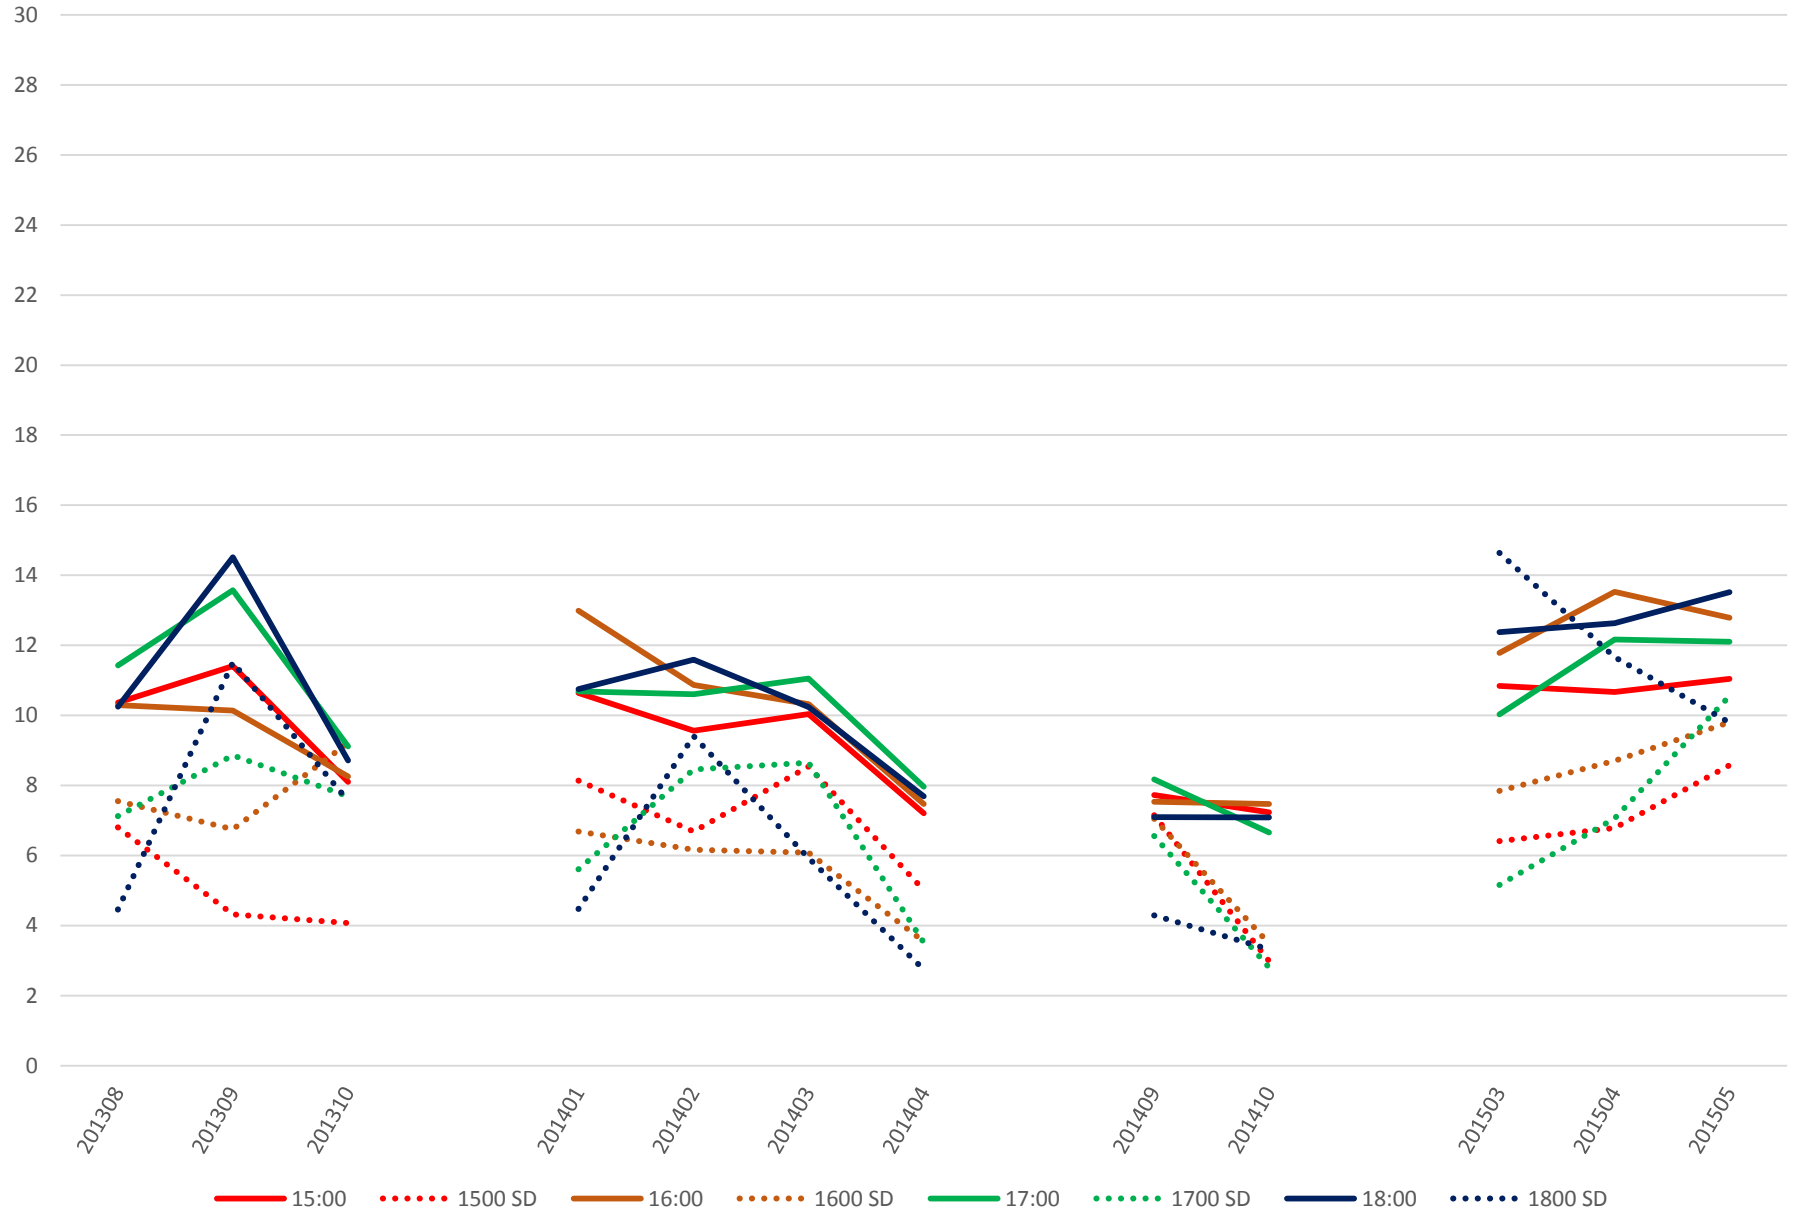

# 501 Queen Headways at Royal York Eastbound Saturday Morning

### 501 Queen Headways at Royal York Eastbound Saturday Middy

# 501 Queen Headways at Royal York Eastbound Saturday Afternoon

### 501 Queen Headways at Royal York Eastbound Sunday Midday