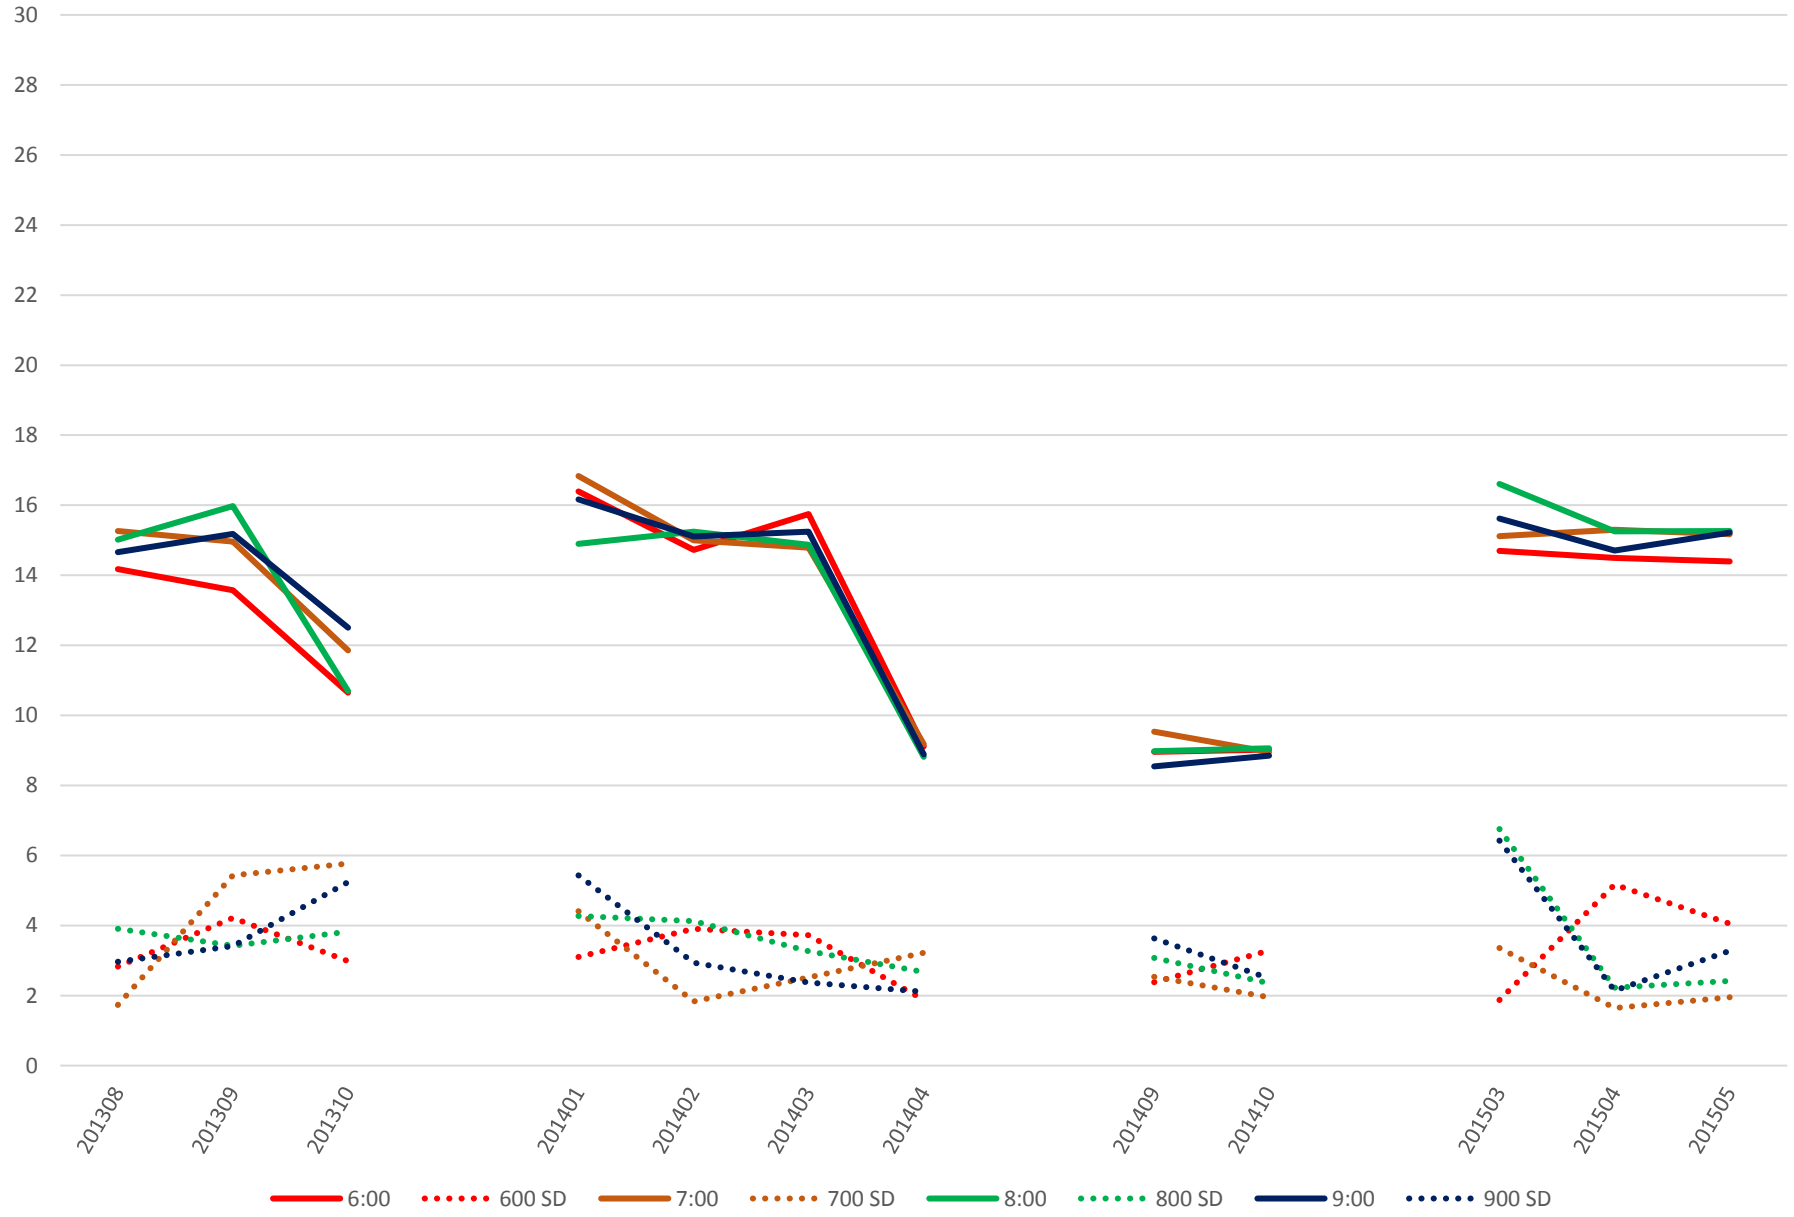

# 501 Queen Headways at Royal York Eastbound Saturday Morning

### 501 Queen Headways at Royal York Eastbound Saturday Middy

# 501 Queen Headways at Royal York Eastbound Saturday Afternoon

### 501 Queen Headways at Royal York Eastbound Sunday Midday