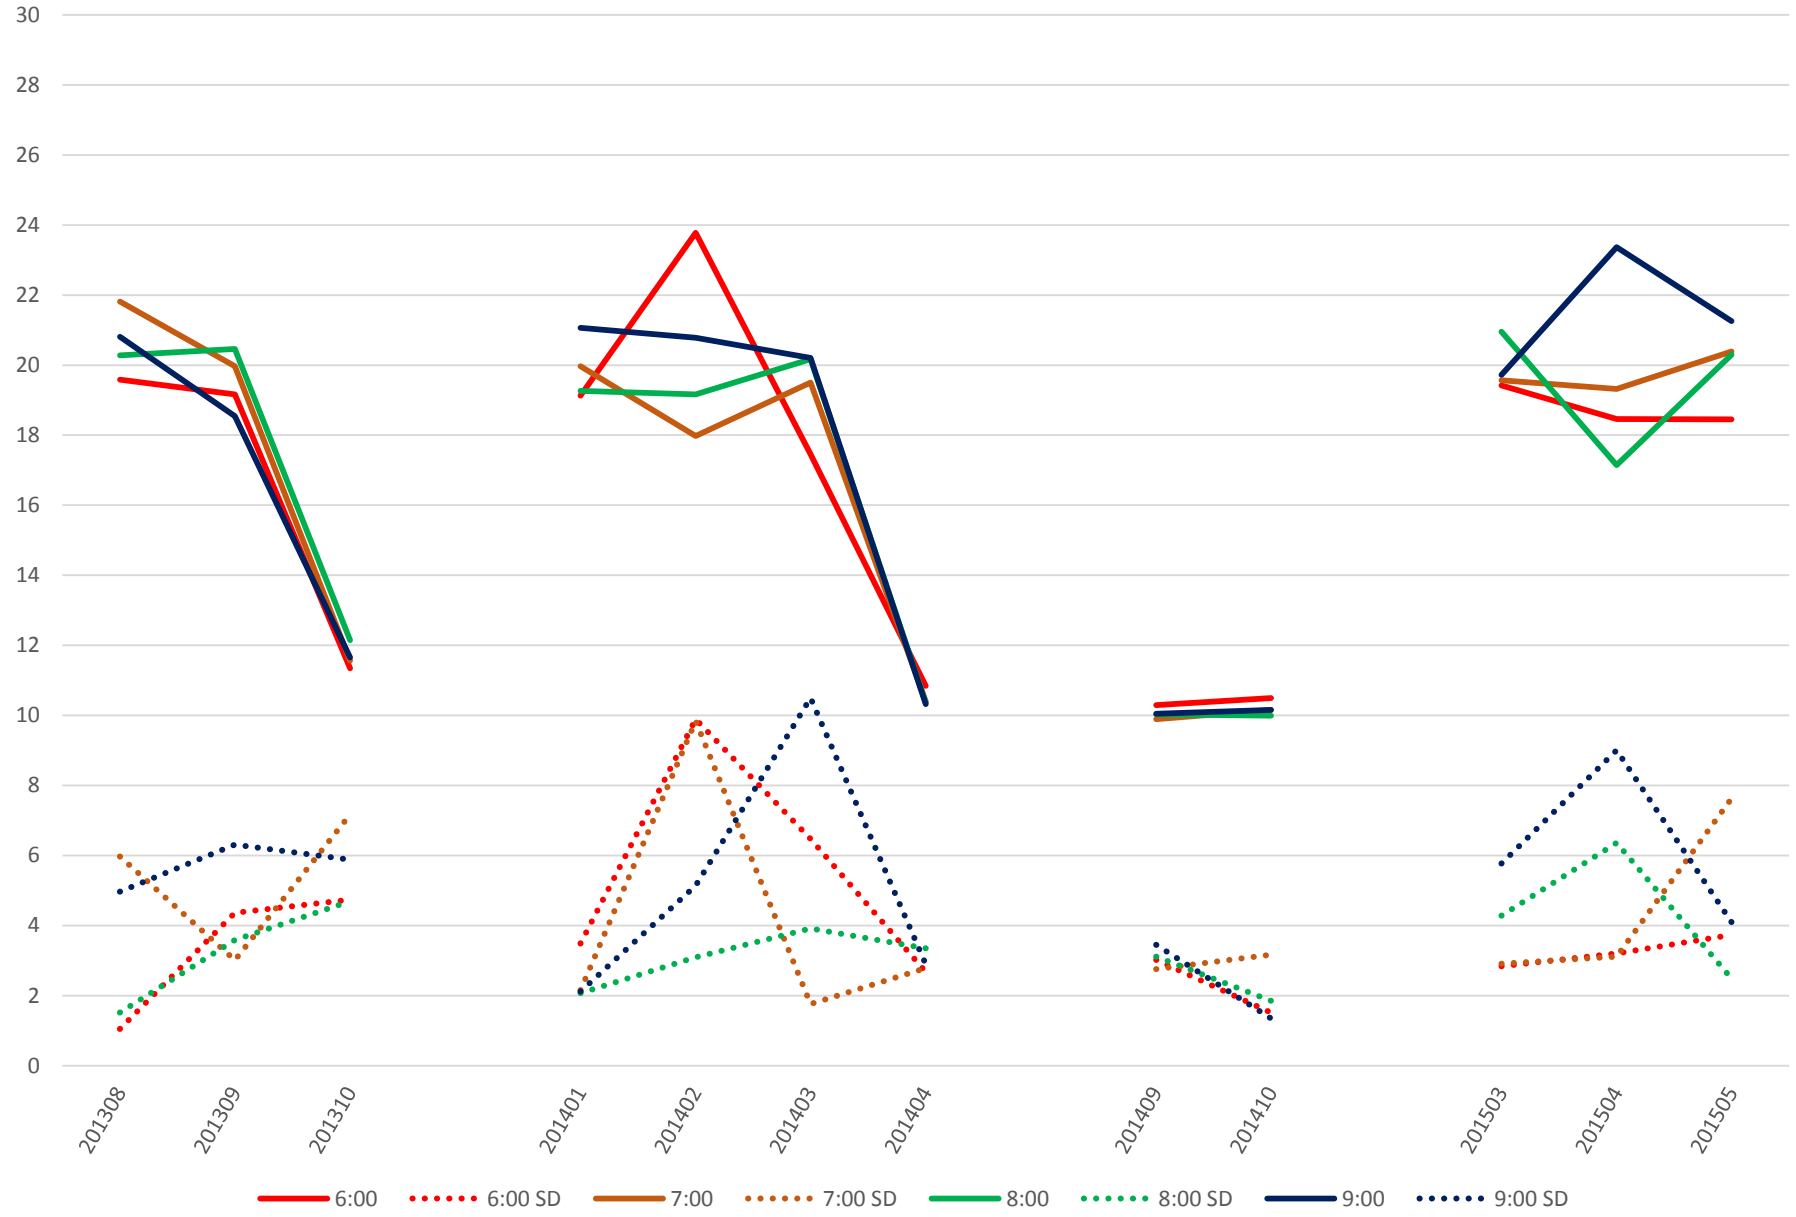

### 501 Queen Headways at Royal York Eastbound Saturday Middy

# 501 Queen Headways at Royal York Eastbound Saturday Afternoon

# 501 Queen Headways at Royal York Eastbound Saturday Evening

501 Queen Headways at Royal York Eastbound Sunday Morning

### 501 Queen Headways at Royal York Eastbound Sunday Midday