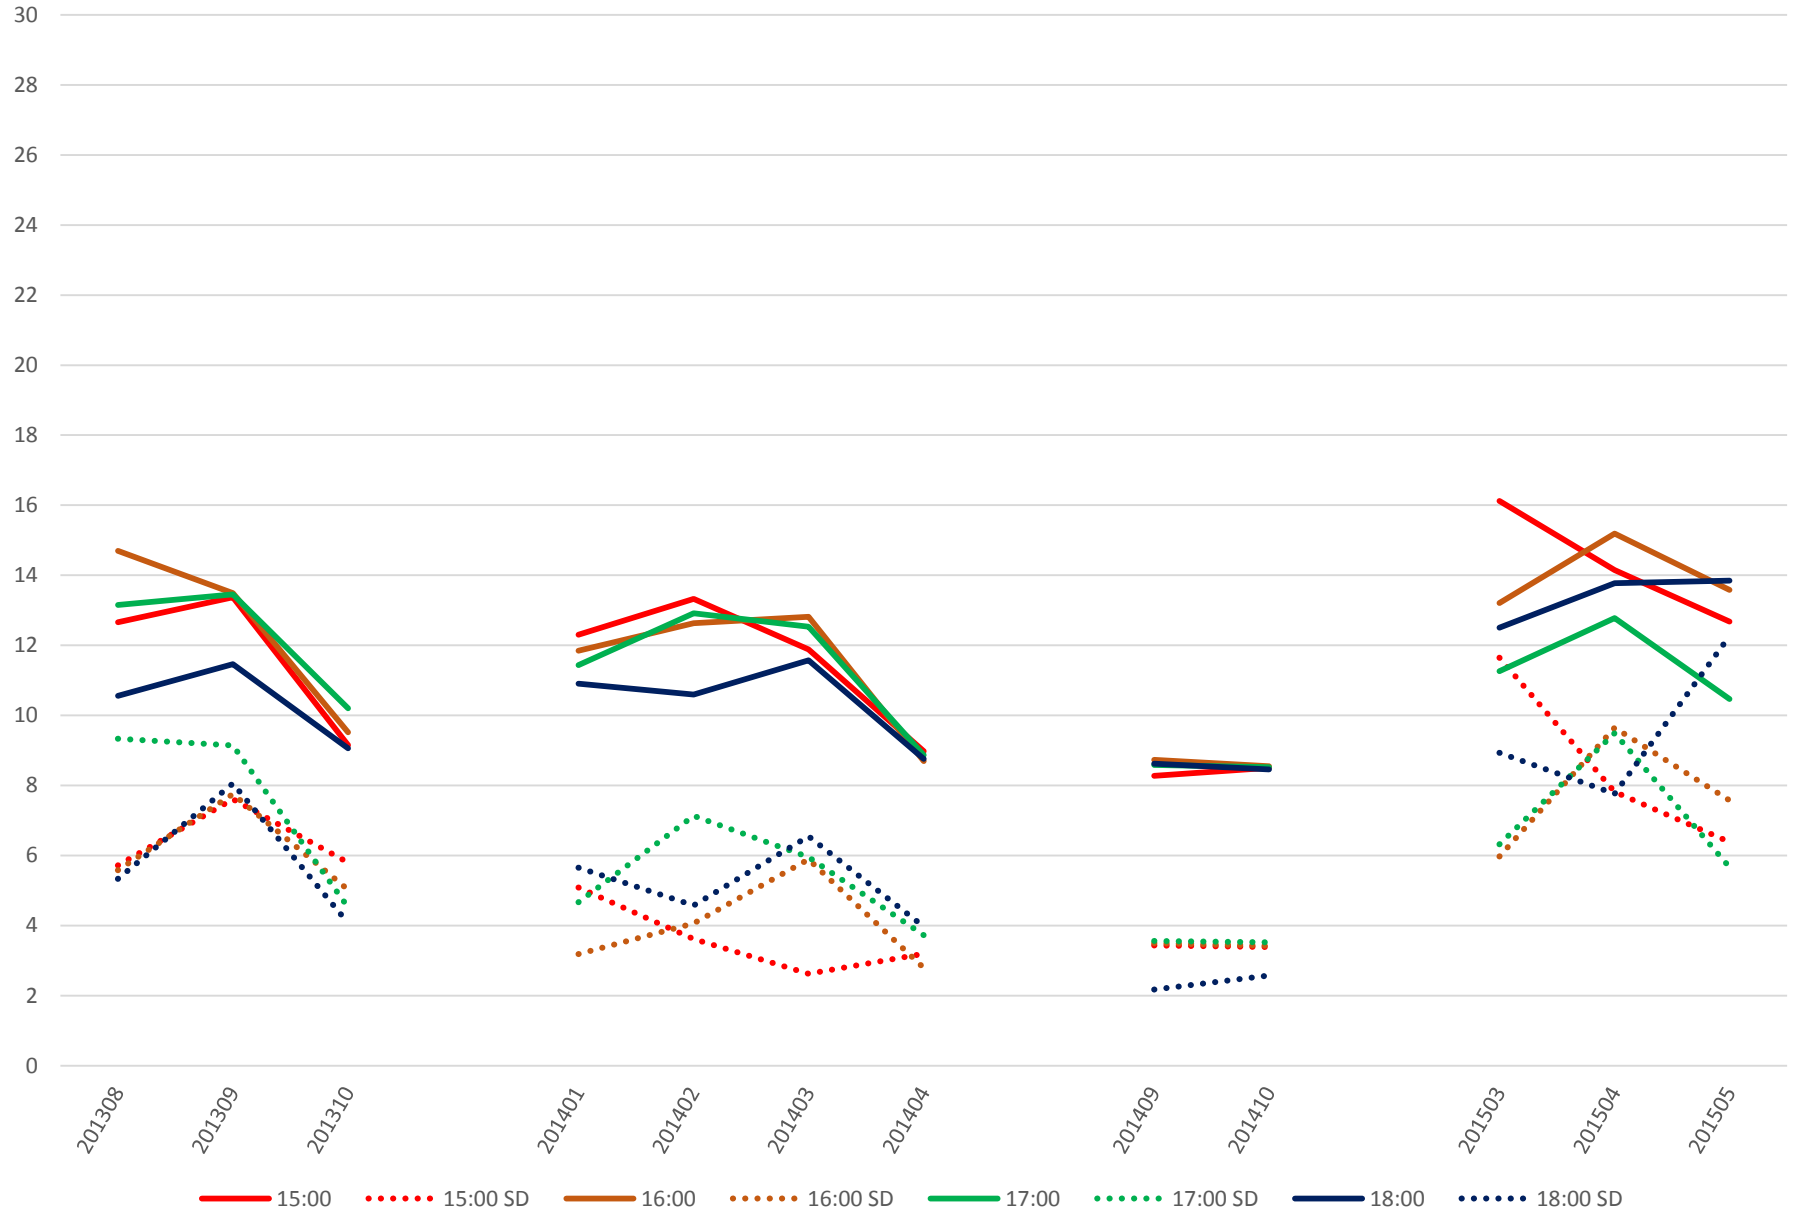

# 501 Queen Headways at Royal York Eastbound Saturday Afternoon

# 501 Queen Headways at Royal York Eastbound Saturday Evening

501 Queen Headways at Royal York Eastbound Sunday Morning

### 501 Queen Headways at Royal York Eastbound Sunday Midday

# 501 Queen Headways at Royal York Eastbound Sunday Afternoon