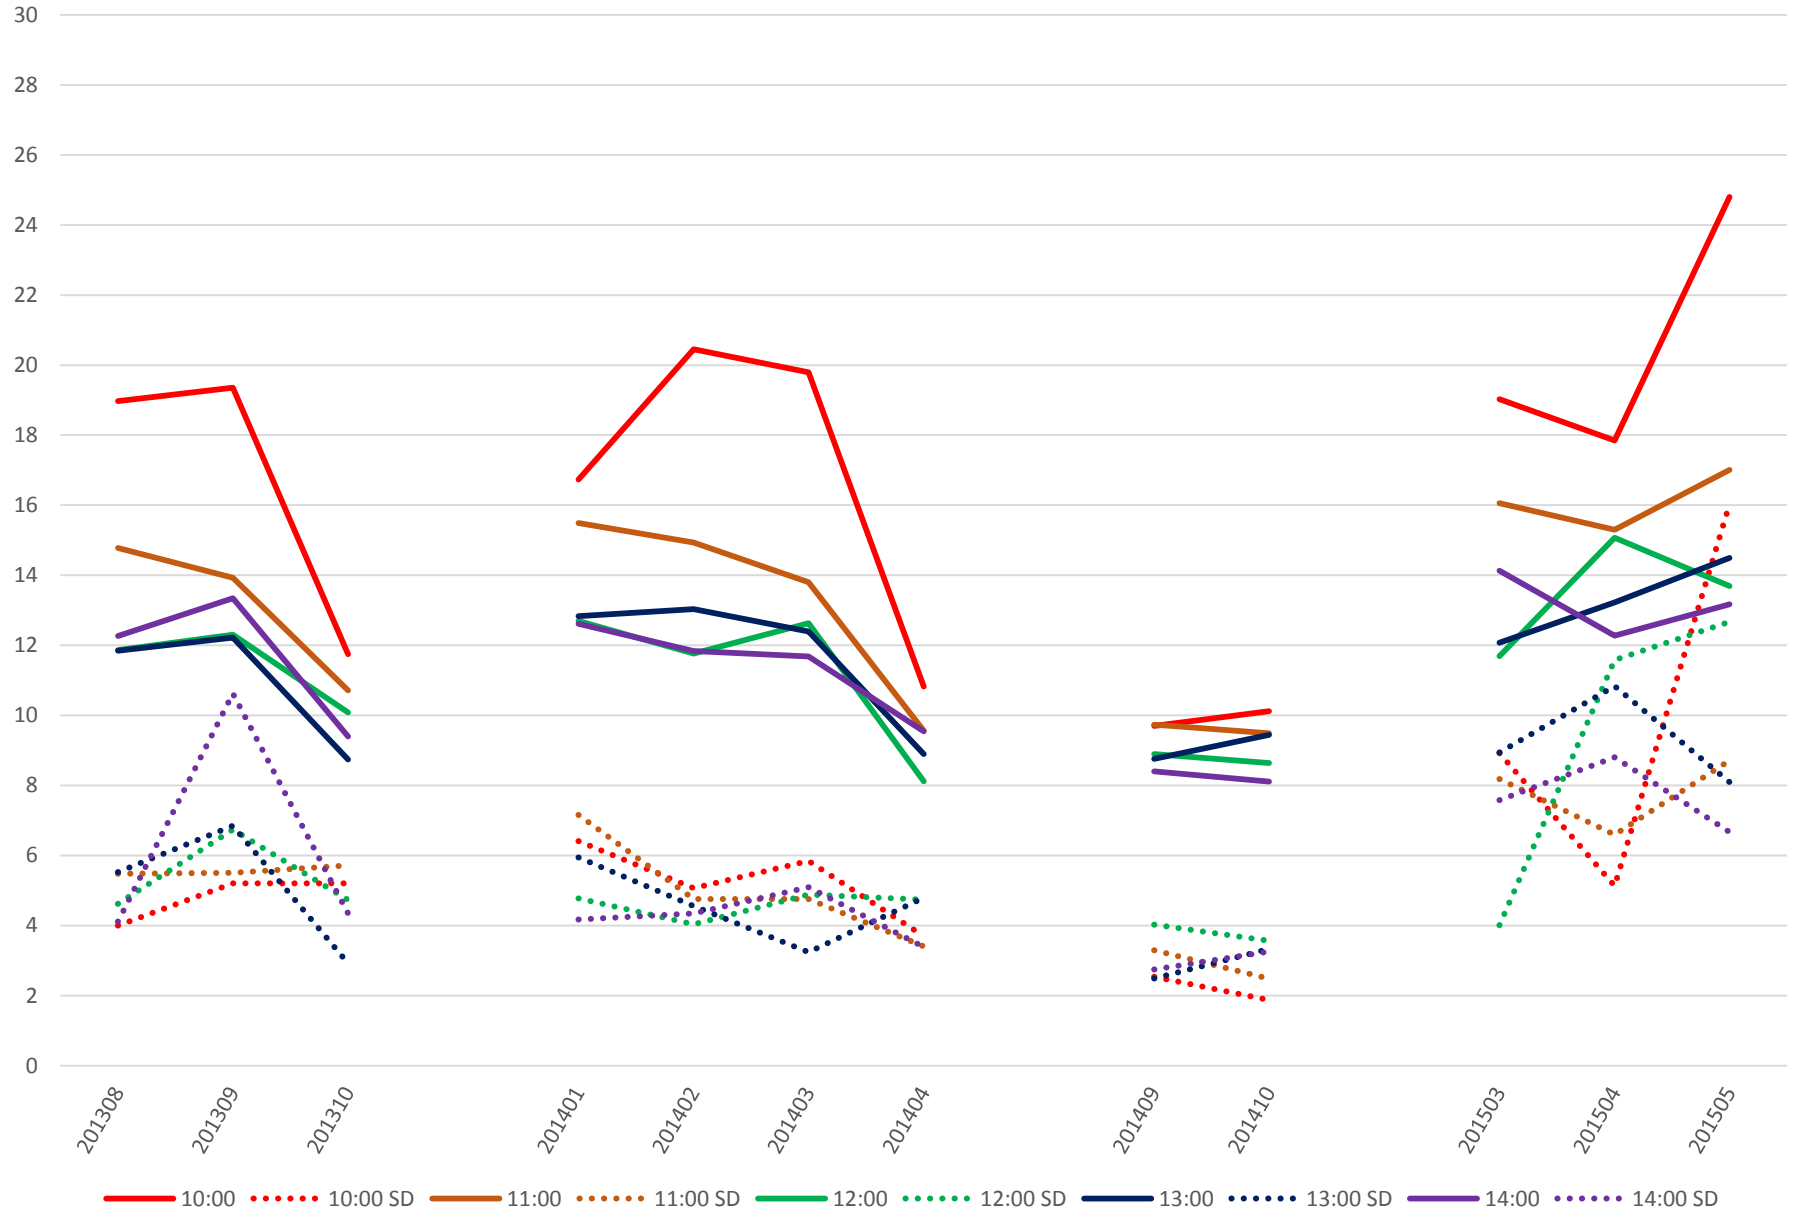

# 501 Queen Headways at Royal York Eastbound Saturday Afternoon

# 501 Queen Headways at Royal York Eastbound Saturday Evening

501 Queen Headways at Royal York Eastbound Sunday Morning

### 501 Queen Headways at Royal York Eastbound Sunday Midday

# 501 Queen Headways at Royal York Eastbound Sunday Afternoon