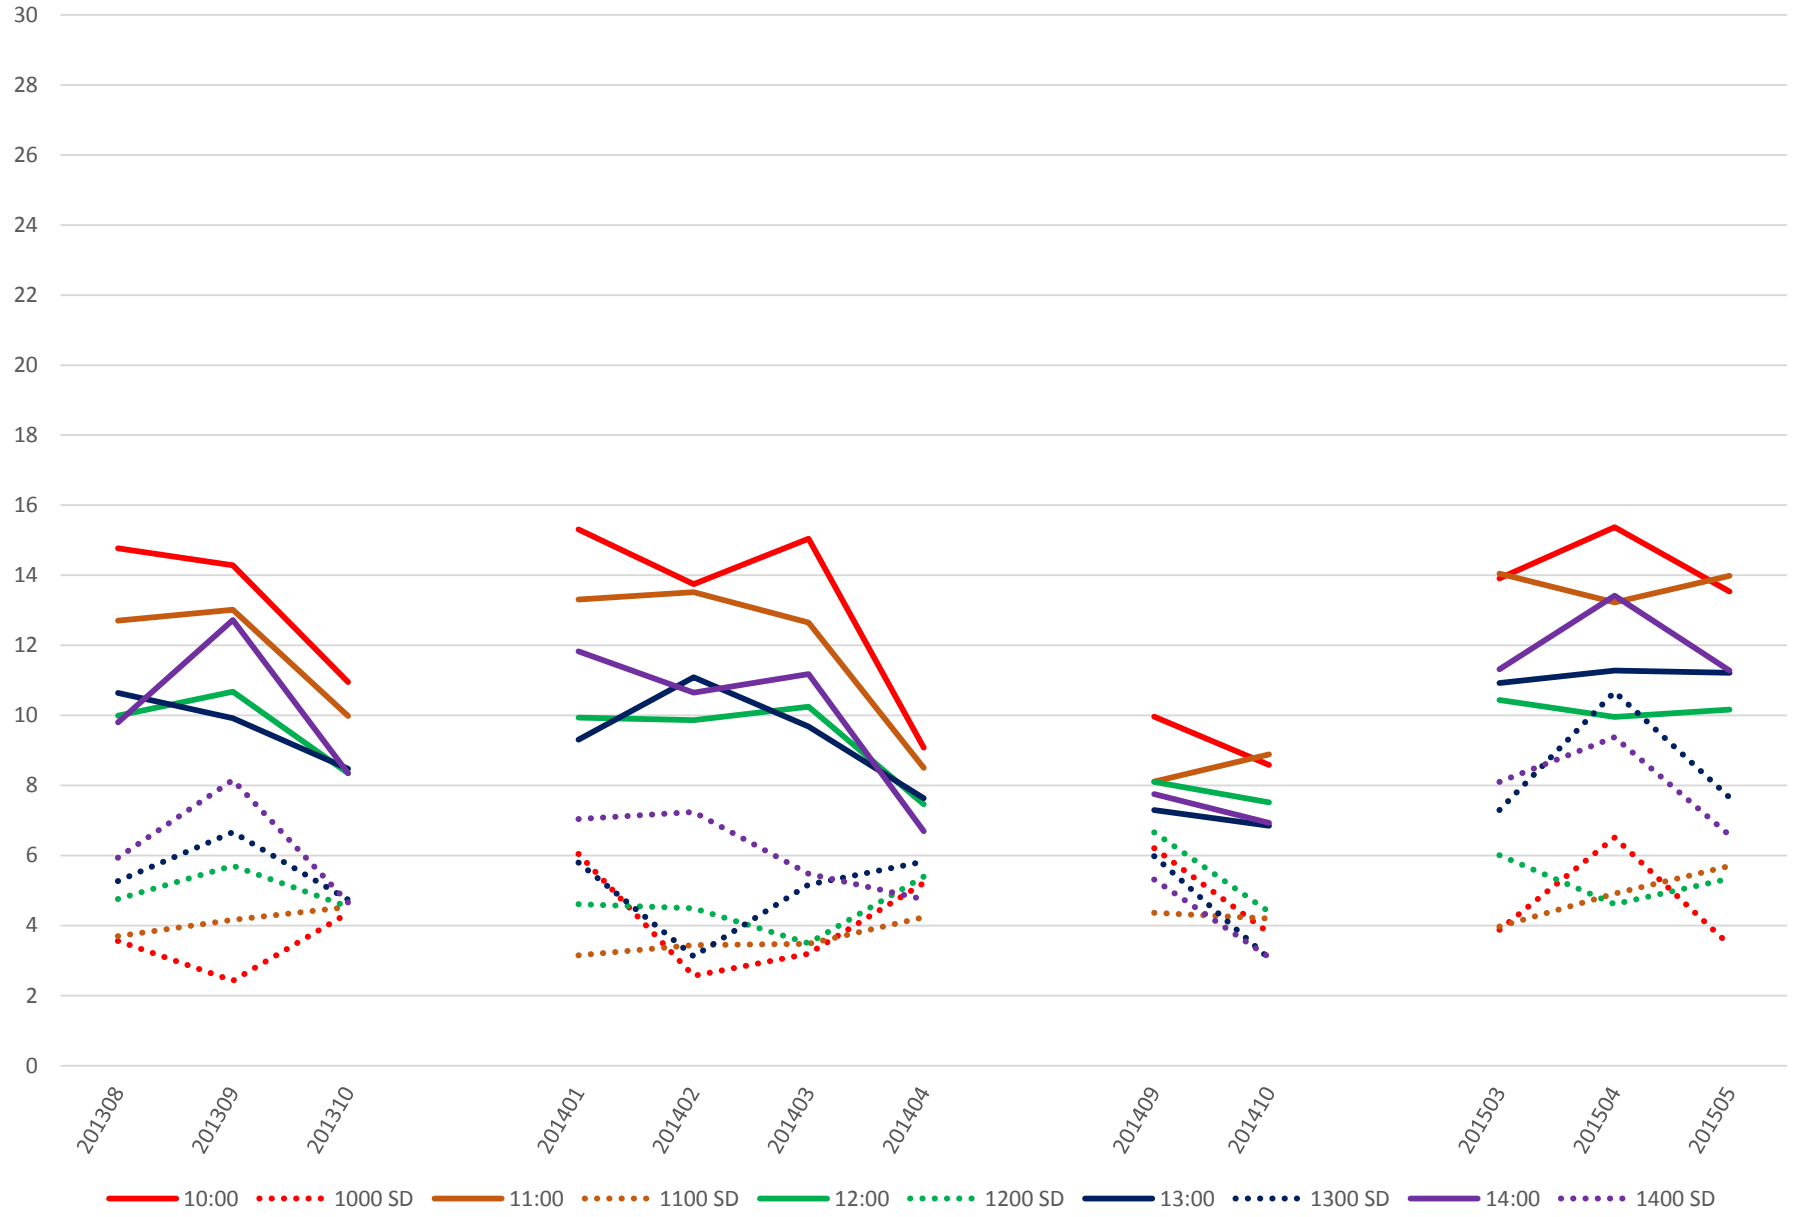

# 501 Queen Headways at Royal York Eastbound Saturday Morning

### 501 Queen Headways at Royal York Eastbound Saturday Middy

# 501 Queen Headways at Royal York Eastbound Saturday Afternoon

### 501 Queen Headways at Royal York Eastbound Sunday Midday