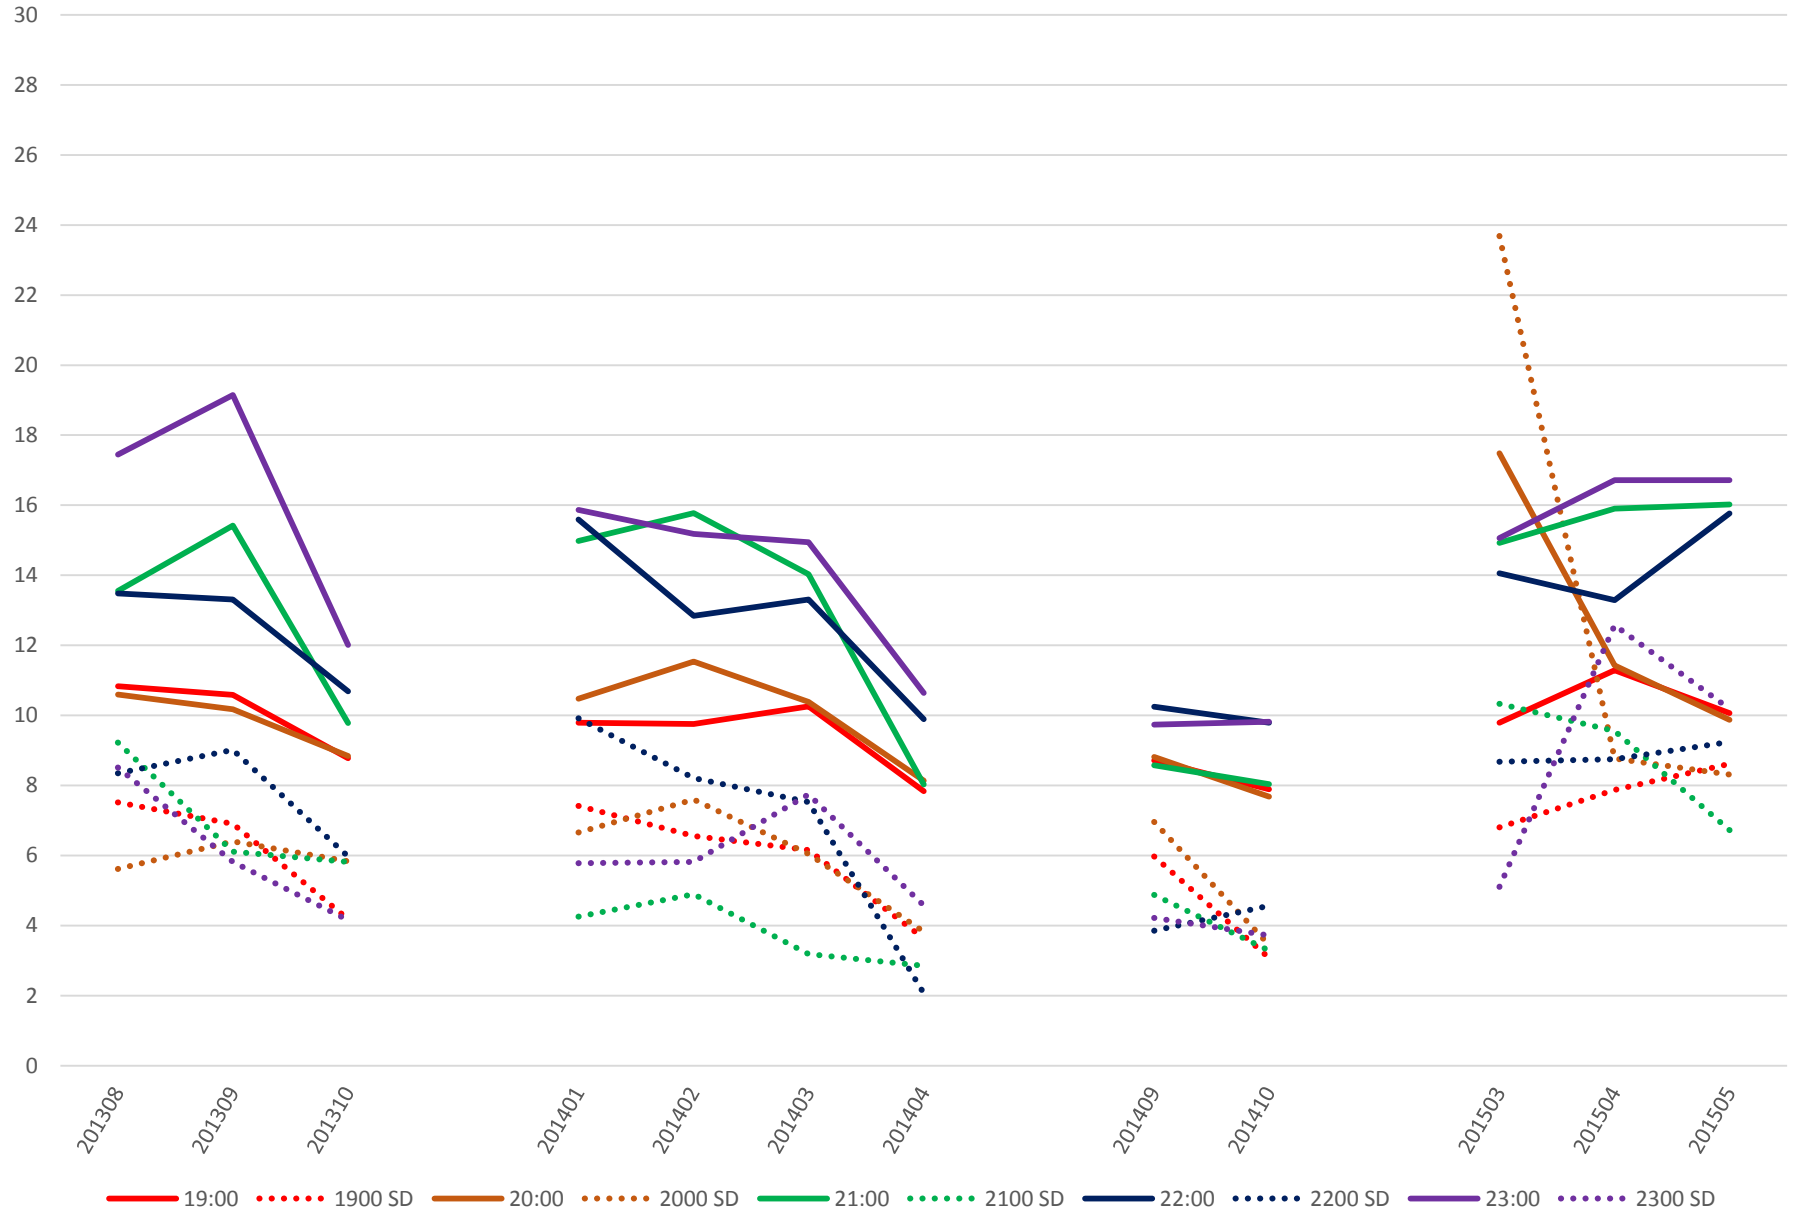

501 Queen Headways at Royal York Eastbound Sunday Morning

501 Queen Headways at Royal York Eastbound Saturday Evening