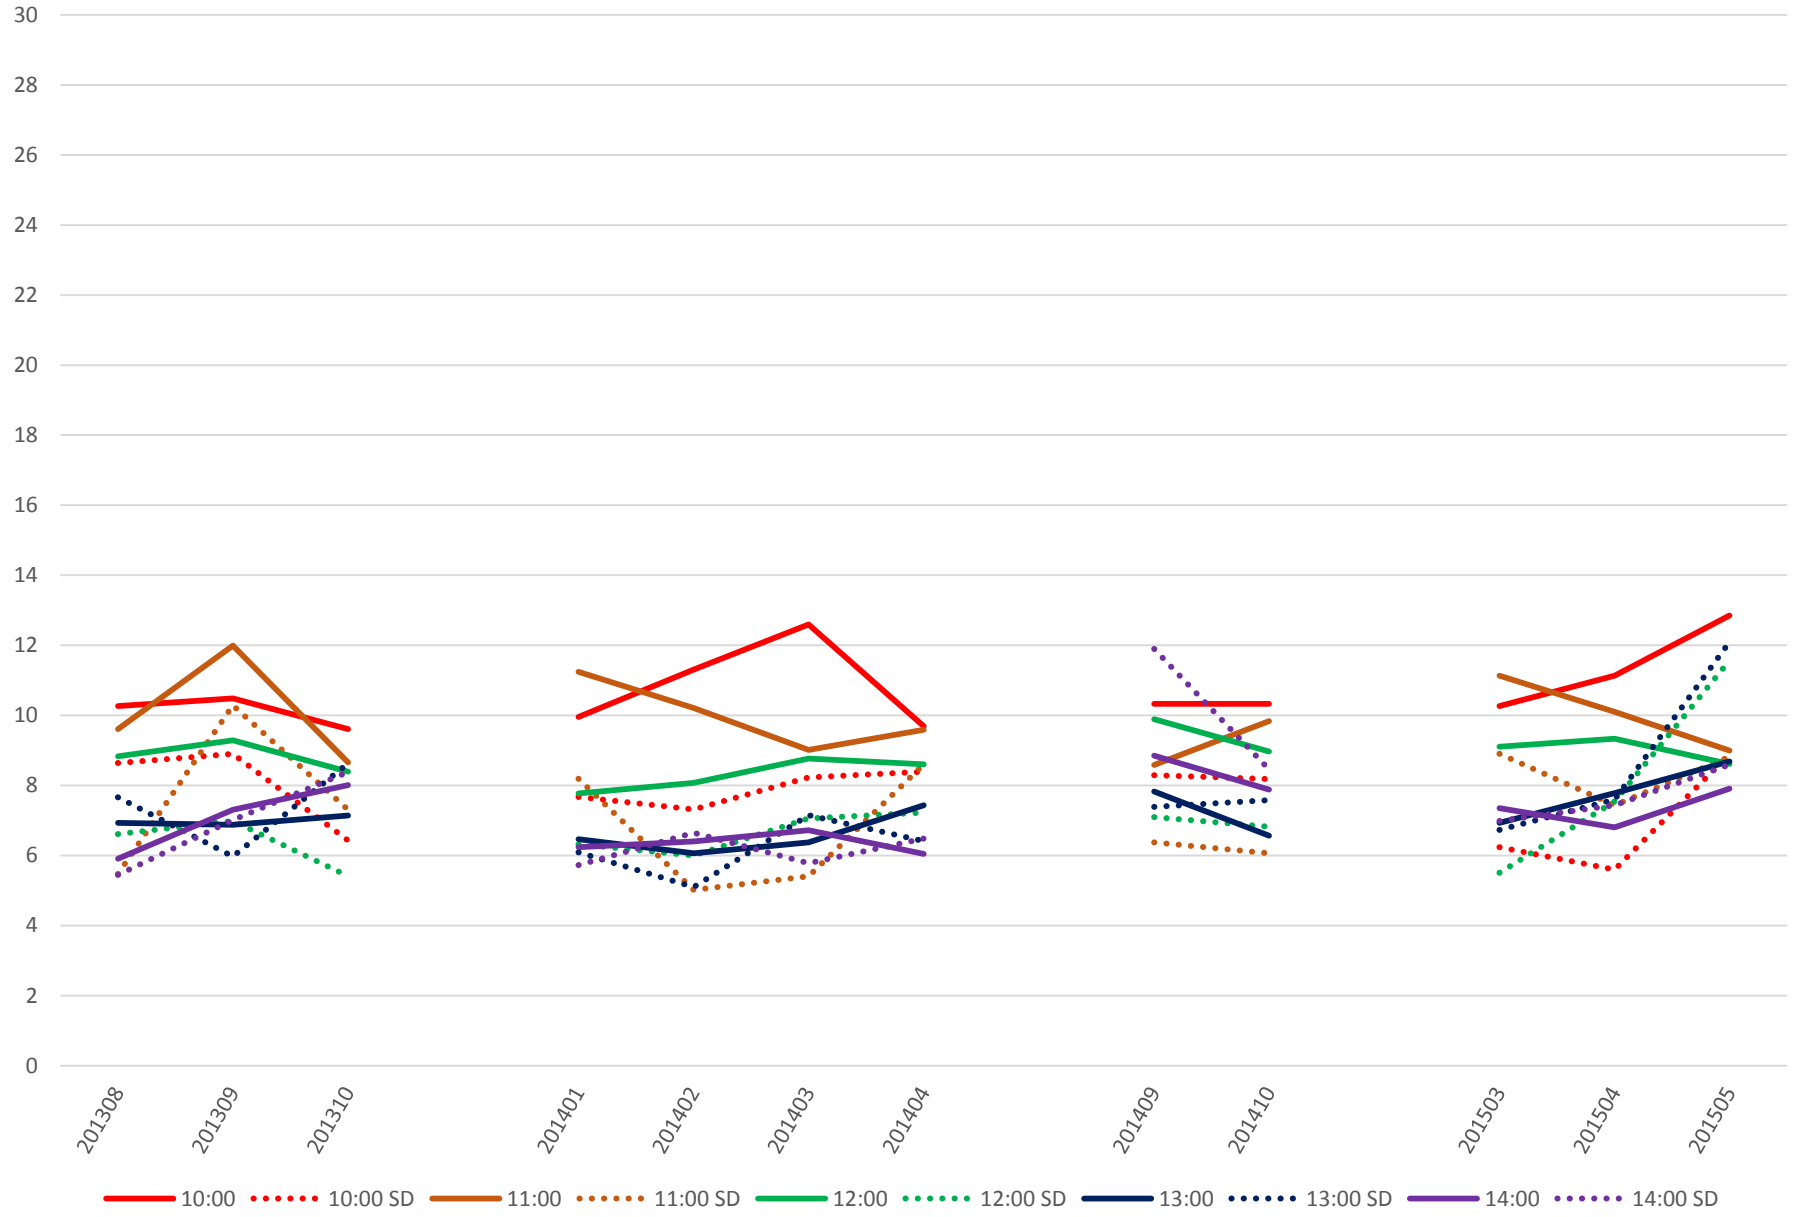

501 Queen Headways at Greenwood Ave. Eastbound Saturday Morning

501 Queen Headways at Greenwood Ave. Eastbound Saturday Midday

501 Queen Headways at Greenwood Ave. Eastbound Saturday Afternoon

501 Queen Headways at Greenwood Ave. Eastbound Saturday Evening

501 Queen Headways at Greenwood Ave. Eastbound Sunday Morning

501 Queen Headways at Greenwood Ave. Eastbound Sunday Middy

501 Queen Headways at Greenwood Ave. Eastbound Sunday Afternoon

501 Queen Headways at Greenwood Ave. Eastbound Sunday Evening