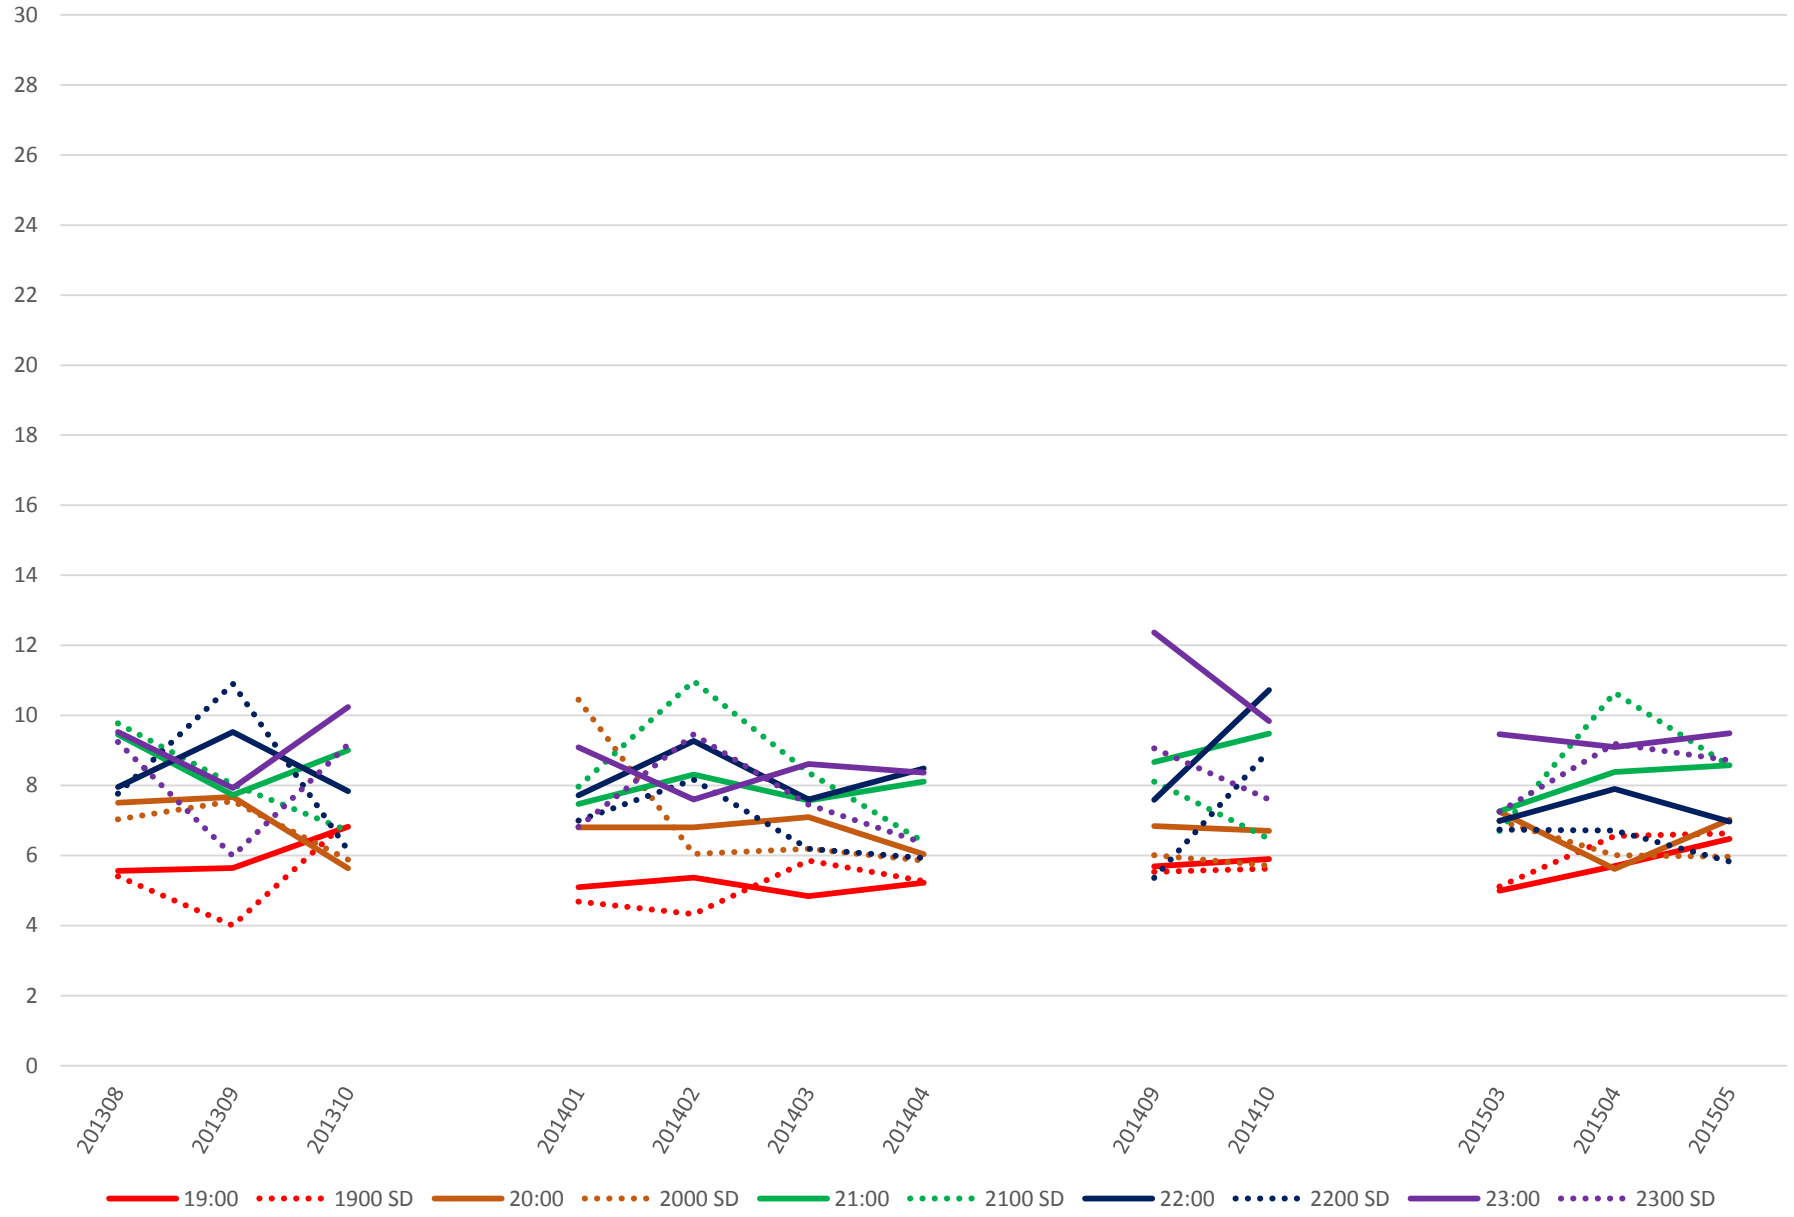

501 Queen Headways at Greenwood Ave. Eastbound Saturday Morning

501 Queen Headways at Greenwood Ave. Eastbound Saturday Midday

501 Queen Headways at Greenwood Ave. Eastbound Saturday Afternoon

501 Queen Headways at Greenwood Ave. Eastbound Saturday Evening

501 Queen Headways at Greenwood Ave. Eastbound Sunday Morning

501 Queen Headways at Greenwood Ave. Eastbound Sunday Middy

501 Queen Headways at Greenwood Ave. Eastbound Sunday Afternoon

501 Queen Headways at Greenwood Ave. Eastbound Sunday Evening