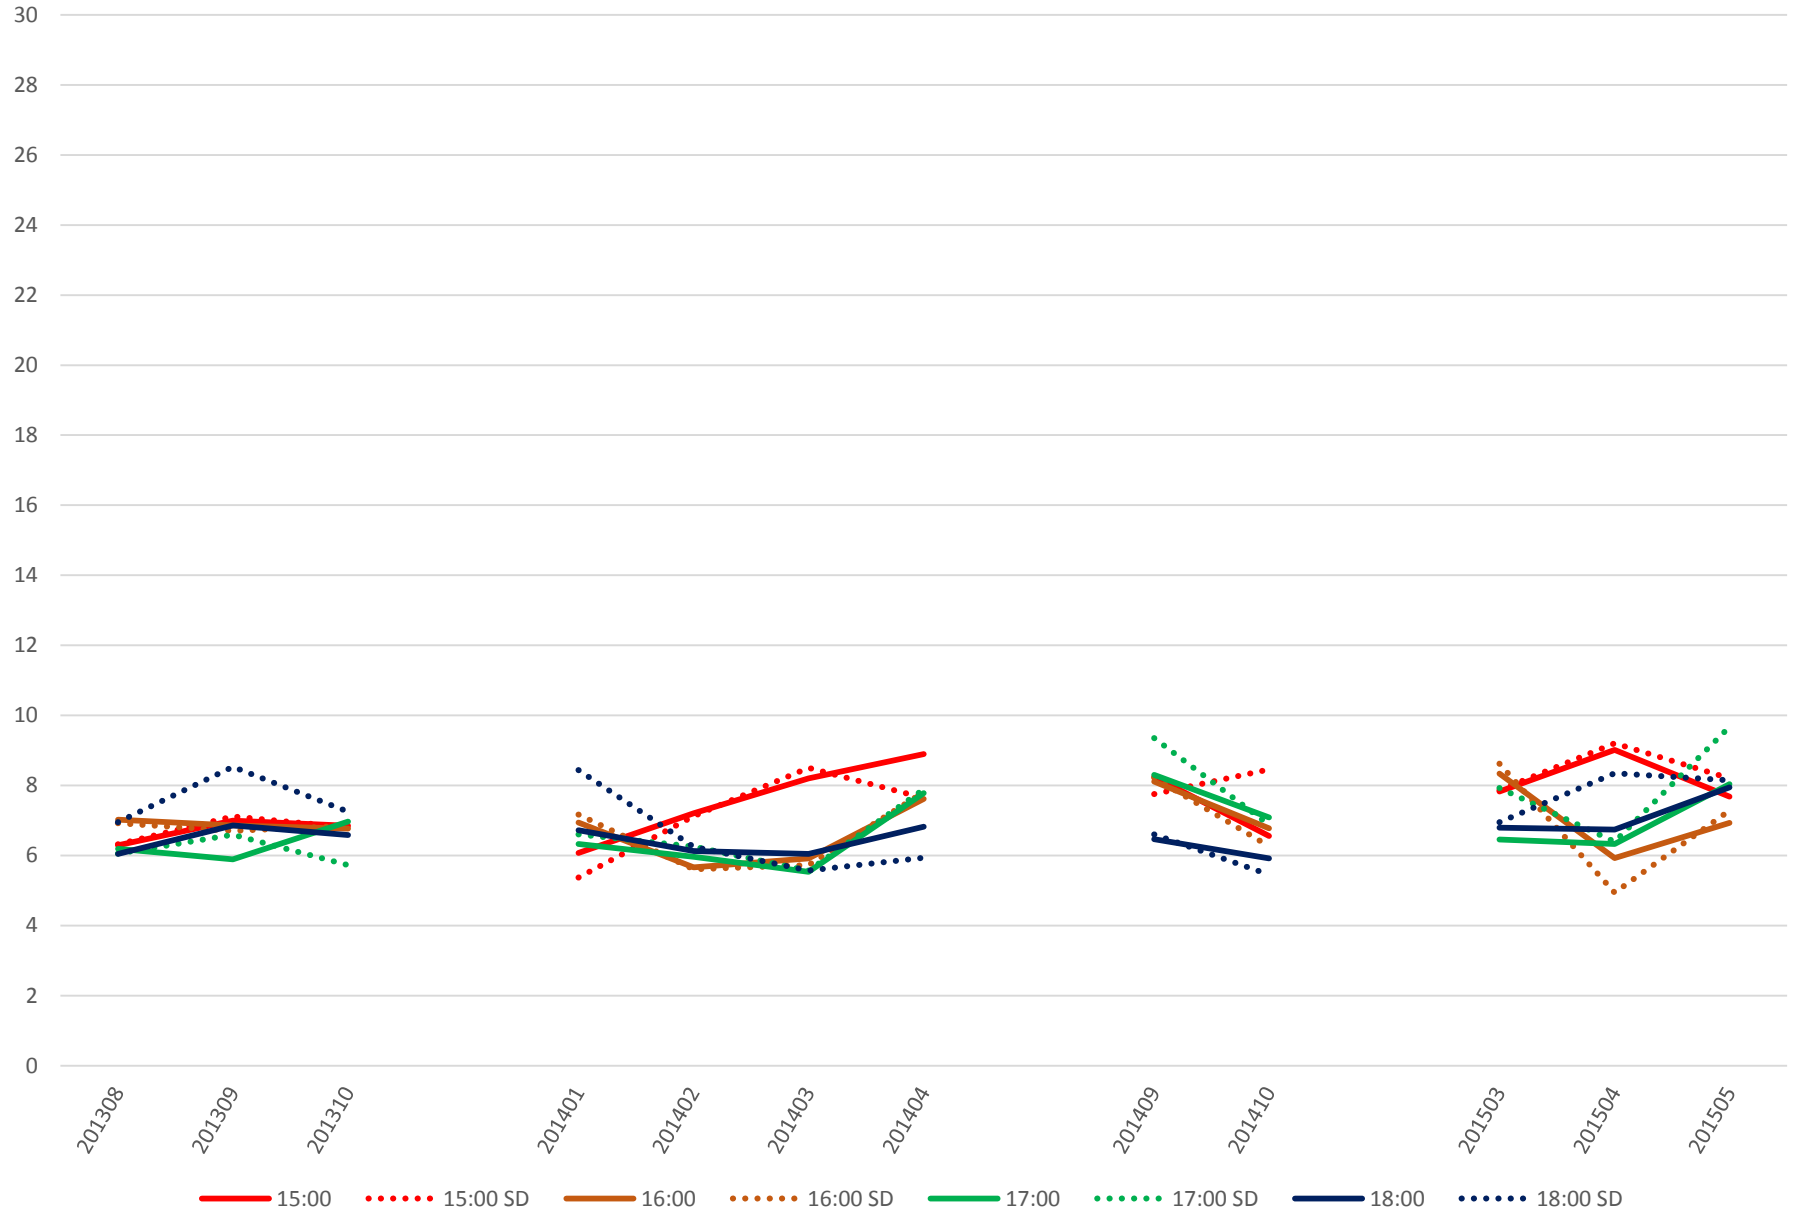

501 Queen Headways at Greenwood Ave. Eastbound Saturday Morning

501 Queen Headways at Greenwood Ave. Eastbound Saturday Midday

501 Queen Headways at Greenwood Ave. Eastbound Saturday Afternoon

501 Queen Headways at Greenwood Ave. Eastbound Saturday Evening

501 Queen Headways at Greenwood Ave. Eastbound Sunday Morning

501 Queen Headways at Greenwood Ave. Eastbound Sunday Middy

501 Queen Headways at Greenwood Ave. Eastbound Sunday Afternoon

501 Queen Headways at Greenwood Ave. Eastbound Sunday Evening