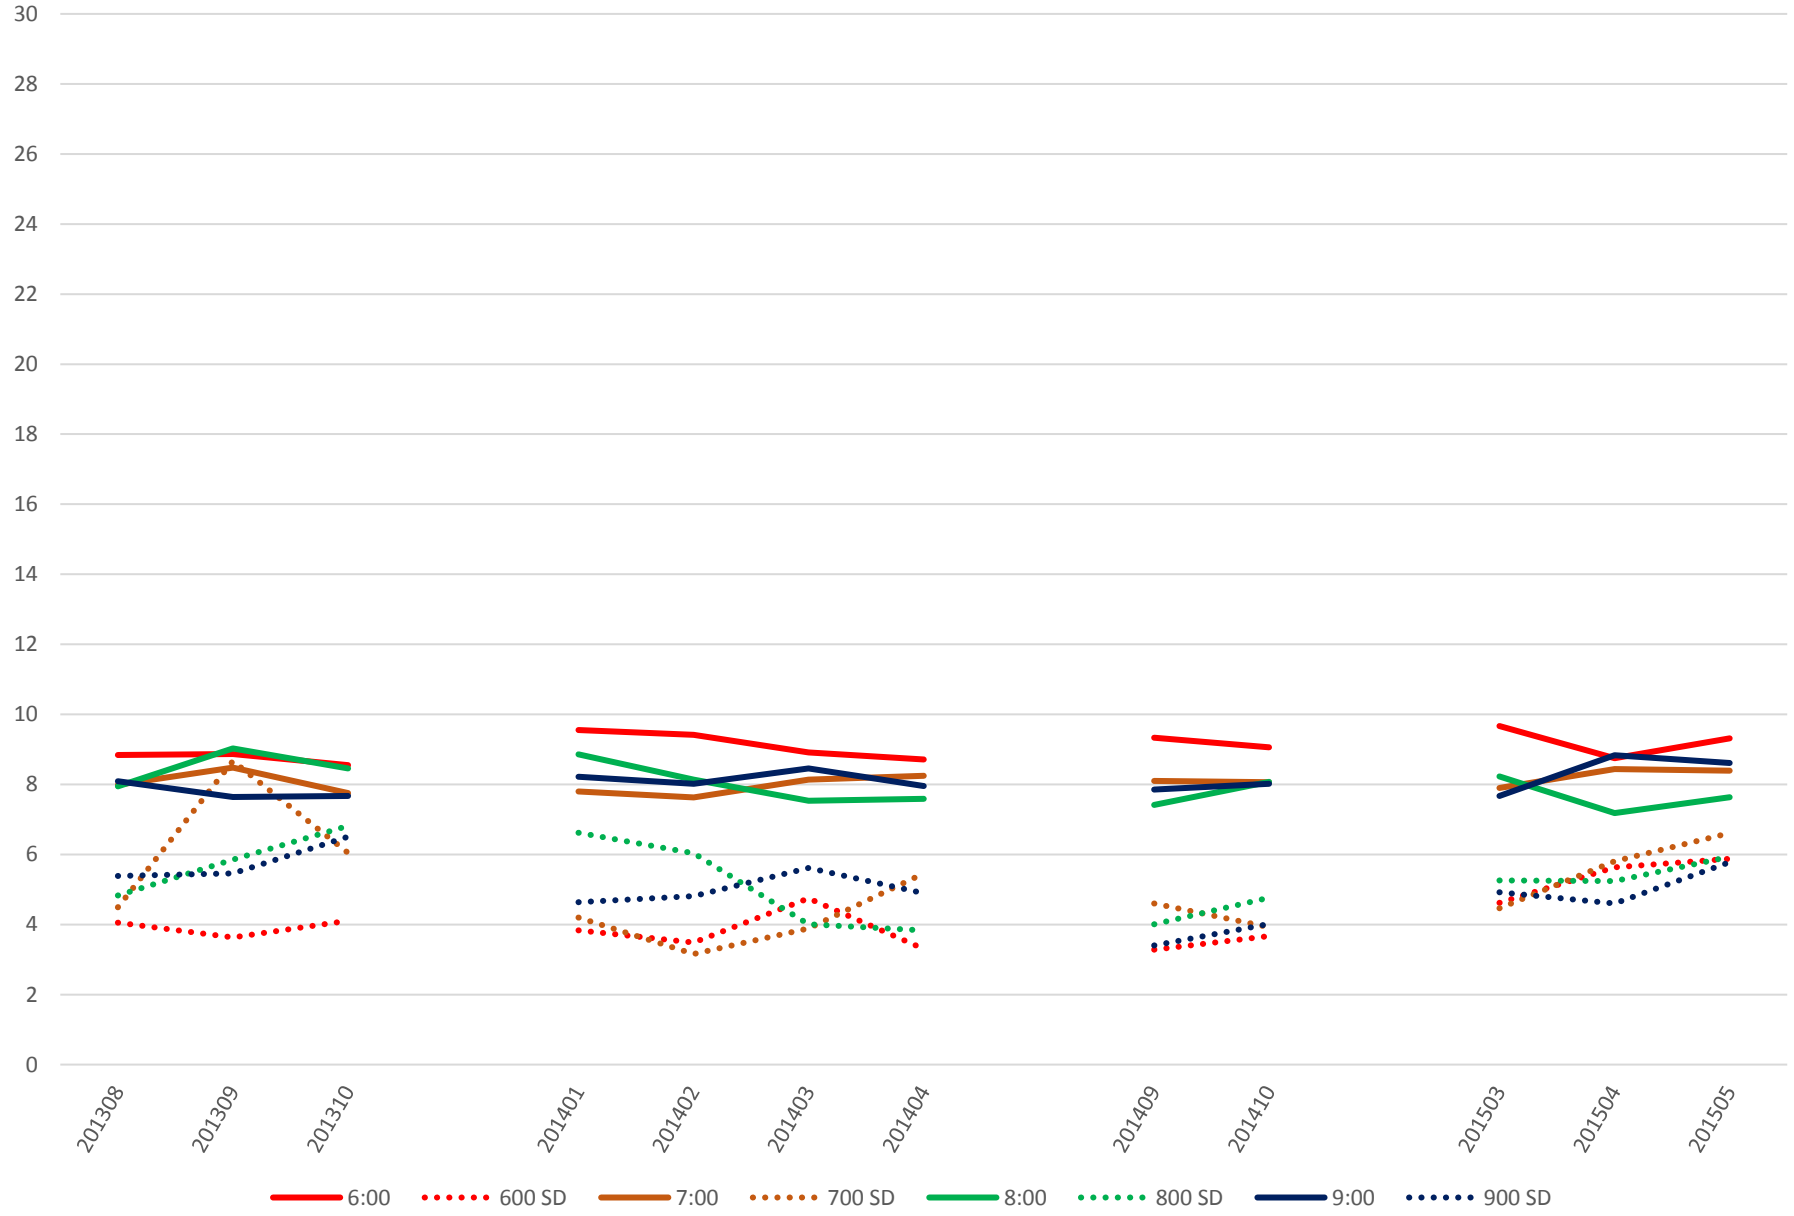

501 Queen Headways at Greenwood Ave. Eastbound Saturday Morning

501 Queen Headways at Greenwood Ave. Eastbound Saturday Midday

501 Queen Headways at Greenwood Ave. Eastbound Saturday Afternoon

501 Queen Headways at Greenwood Ave. Eastbound Saturday Evening

501 Queen Headways at Greenwood Ave. Eastbound Sunday Morning

501 Queen Headways at Greenwood Ave. Eastbound Sunday Middy

501 Queen Headways at Greenwood Ave. Eastbound Sunday Afternoon

501 Queen Headways at Greenwood Ave. Eastbound Sunday Evening