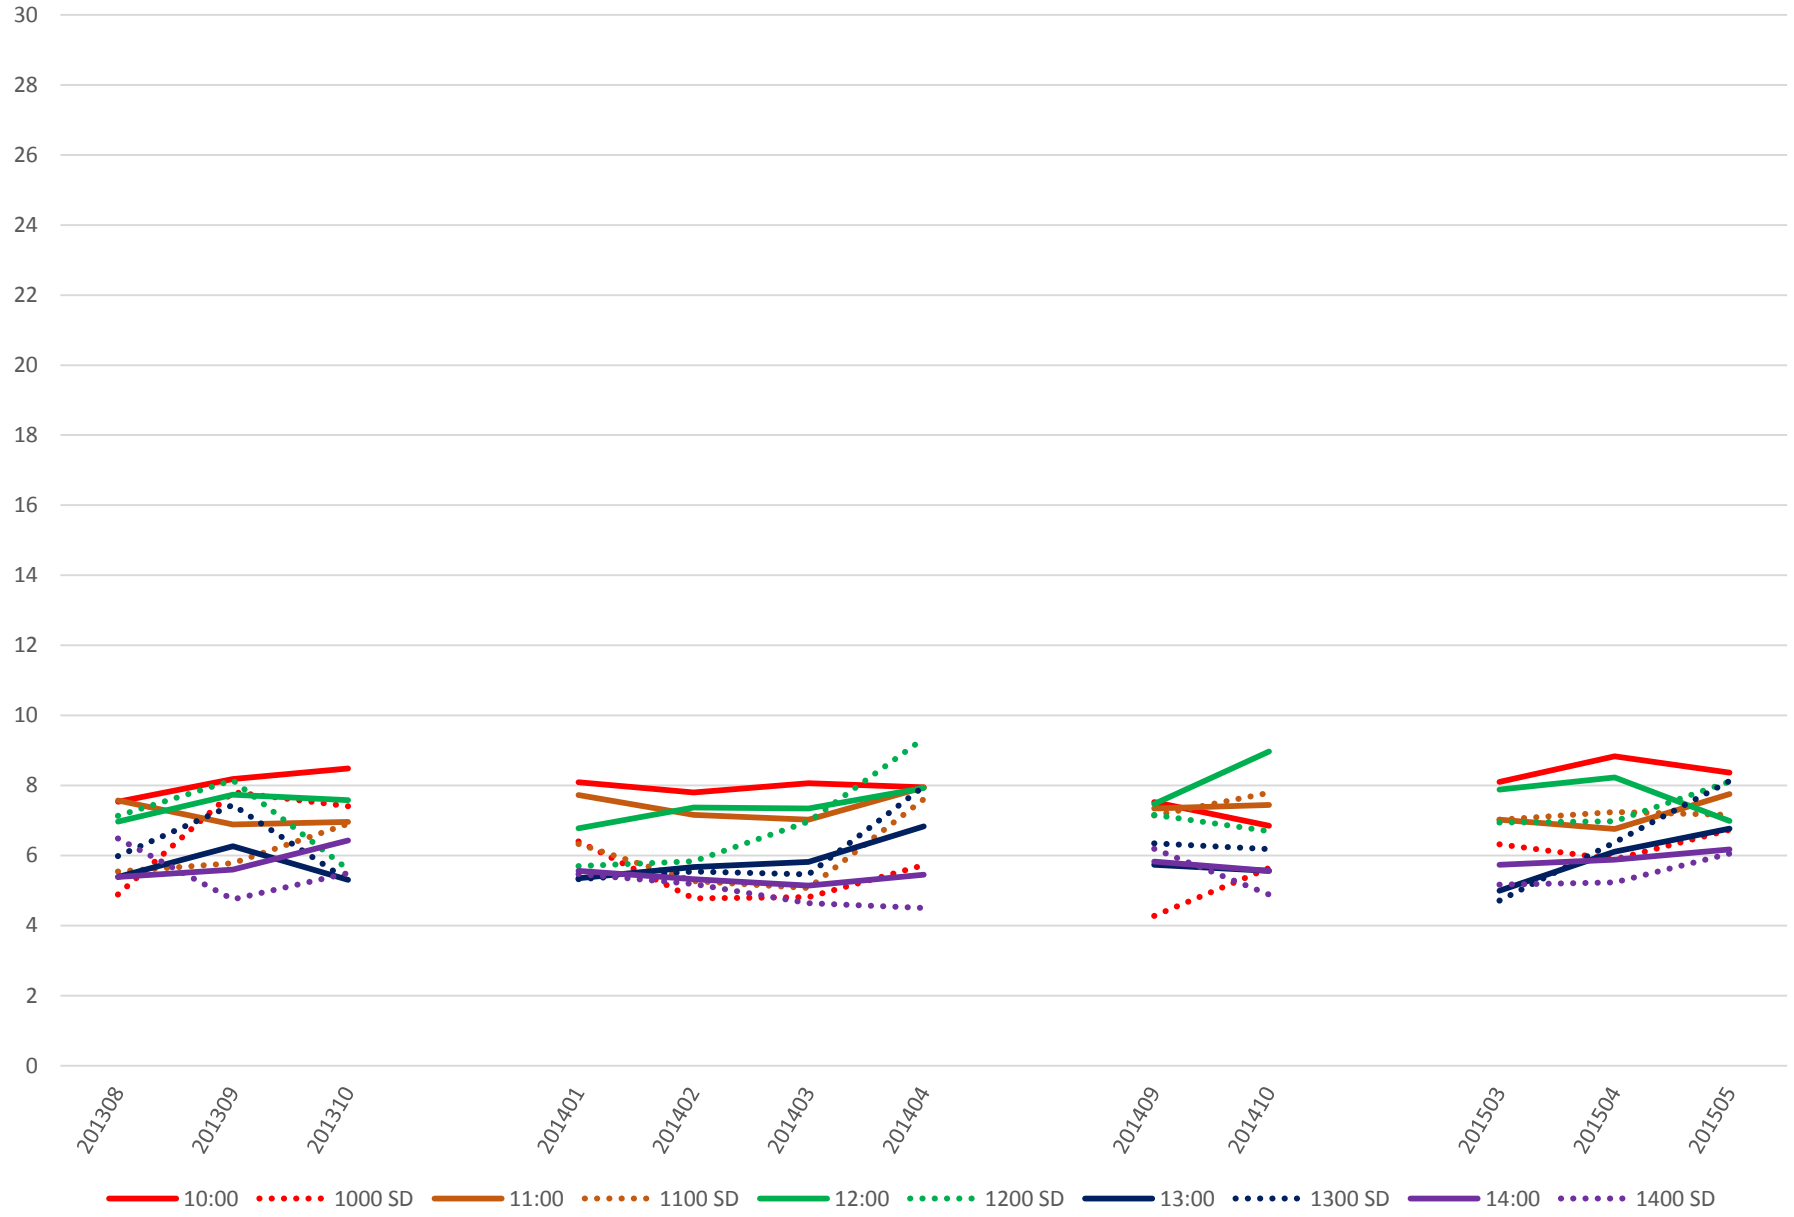

501 Queen Headways at Greenwood Ave. Eastbound Saturday Morning

501 Queen Headways at Greenwood Ave. Eastbound Saturday Midday

501 Queen Headways at Greenwood Ave. Eastbound Saturday Afternoon

501 Queen Headways at Greenwood Ave. Eastbound Saturday Evening

501 Queen Headways at Greenwood Ave. Eastbound Sunday Morning

501 Queen Headways at Greenwood Ave. Eastbound Sunday Middy

501 Queen Headways at Greenwood Ave. Eastbound Sunday Afternoon

501 Queen Headways at Greenwood Ave. Eastbound Sunday Evening