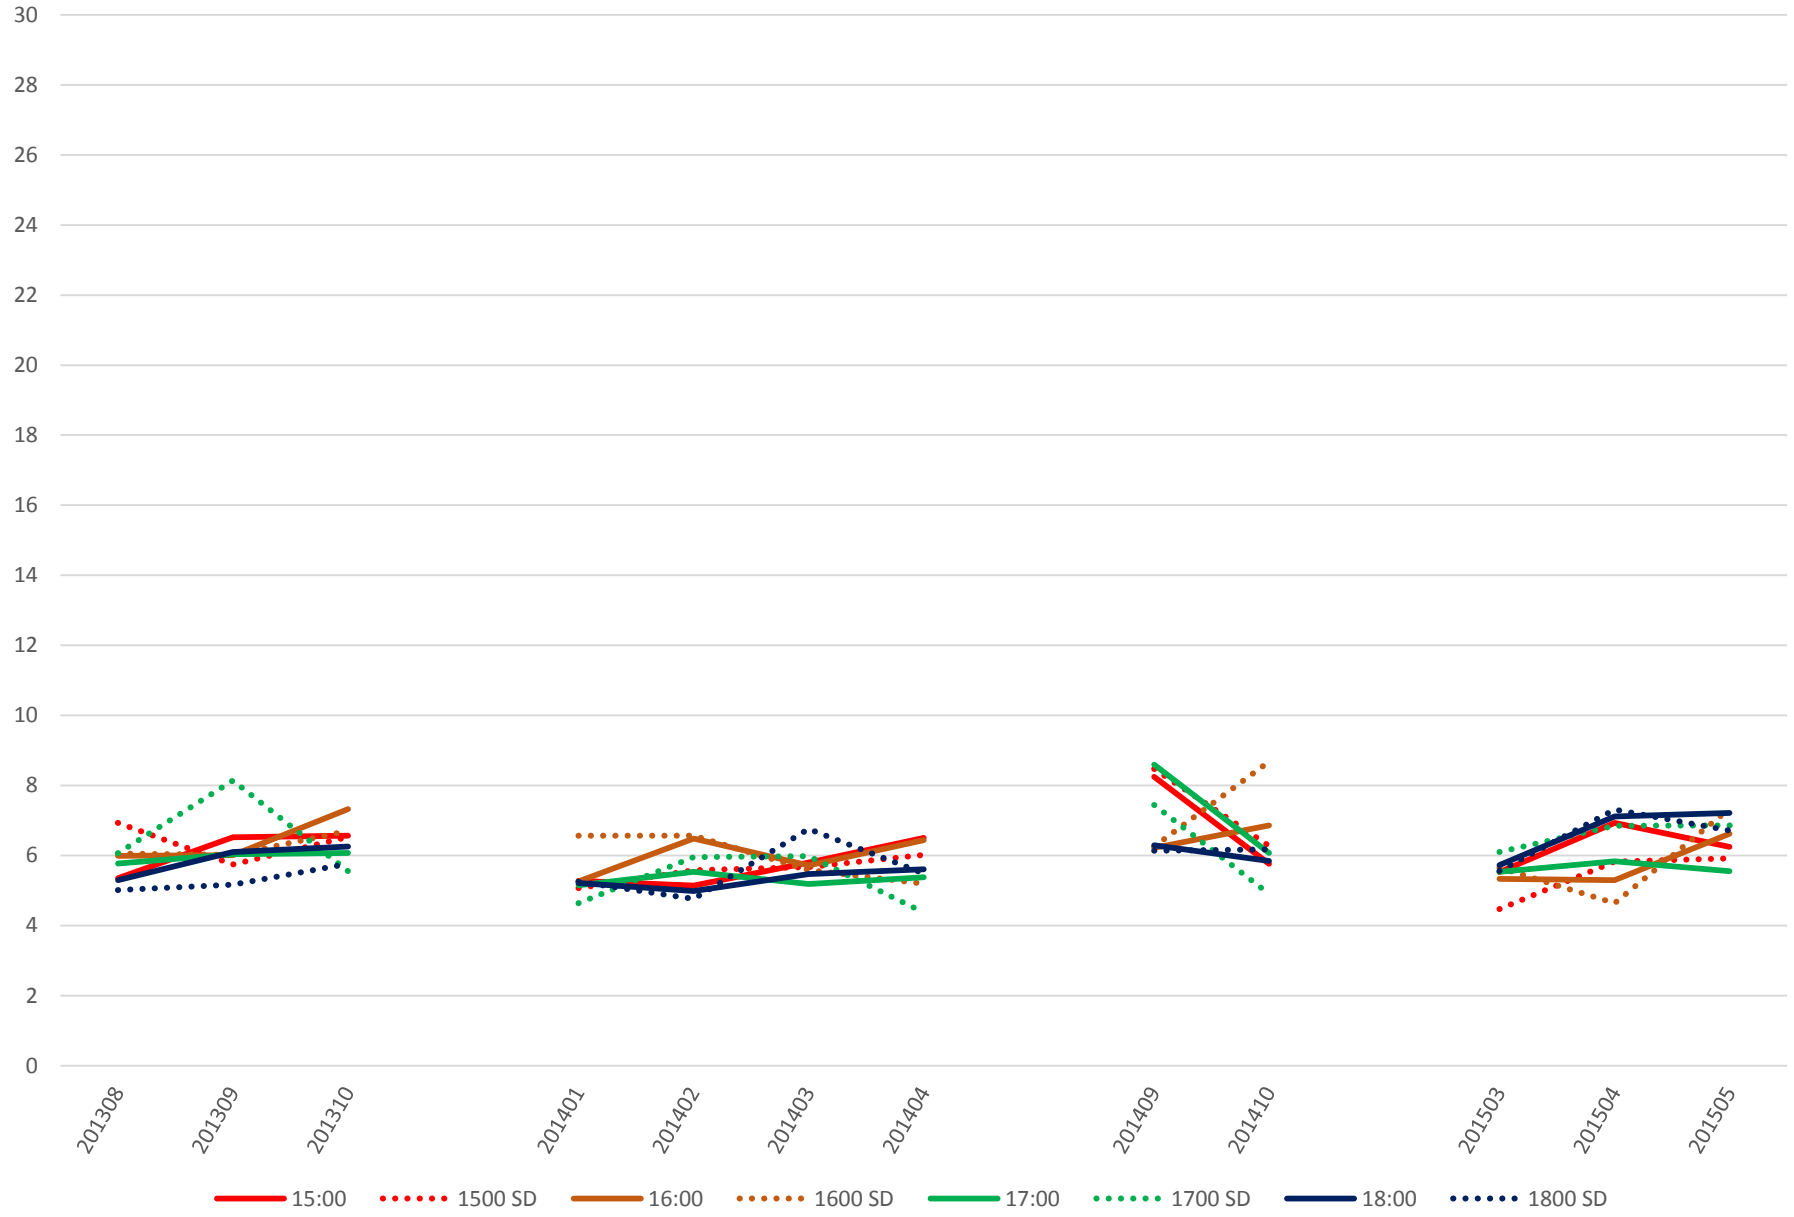

501 Queen Headways at Greenwood Ave. Eastbound Saturday Morning

501 Queen Headways at Greenwood Ave. Eastbound Saturday Midday

501 Queen Headways at Greenwood Ave. Eastbound Saturday Afternoon

501 Queen Headways at Greenwood Ave. Eastbound Saturday Evening

501 Queen Headways at Greenwood Ave. Eastbound Sunday Morning

501 Queen Headways at Greenwood Ave. Eastbound Sunday Middy

501 Queen Headways at Greenwood Ave. Eastbound Sunday Afternoon

501 Queen Headways at Greenwood Ave. Eastbound Sunday Evening