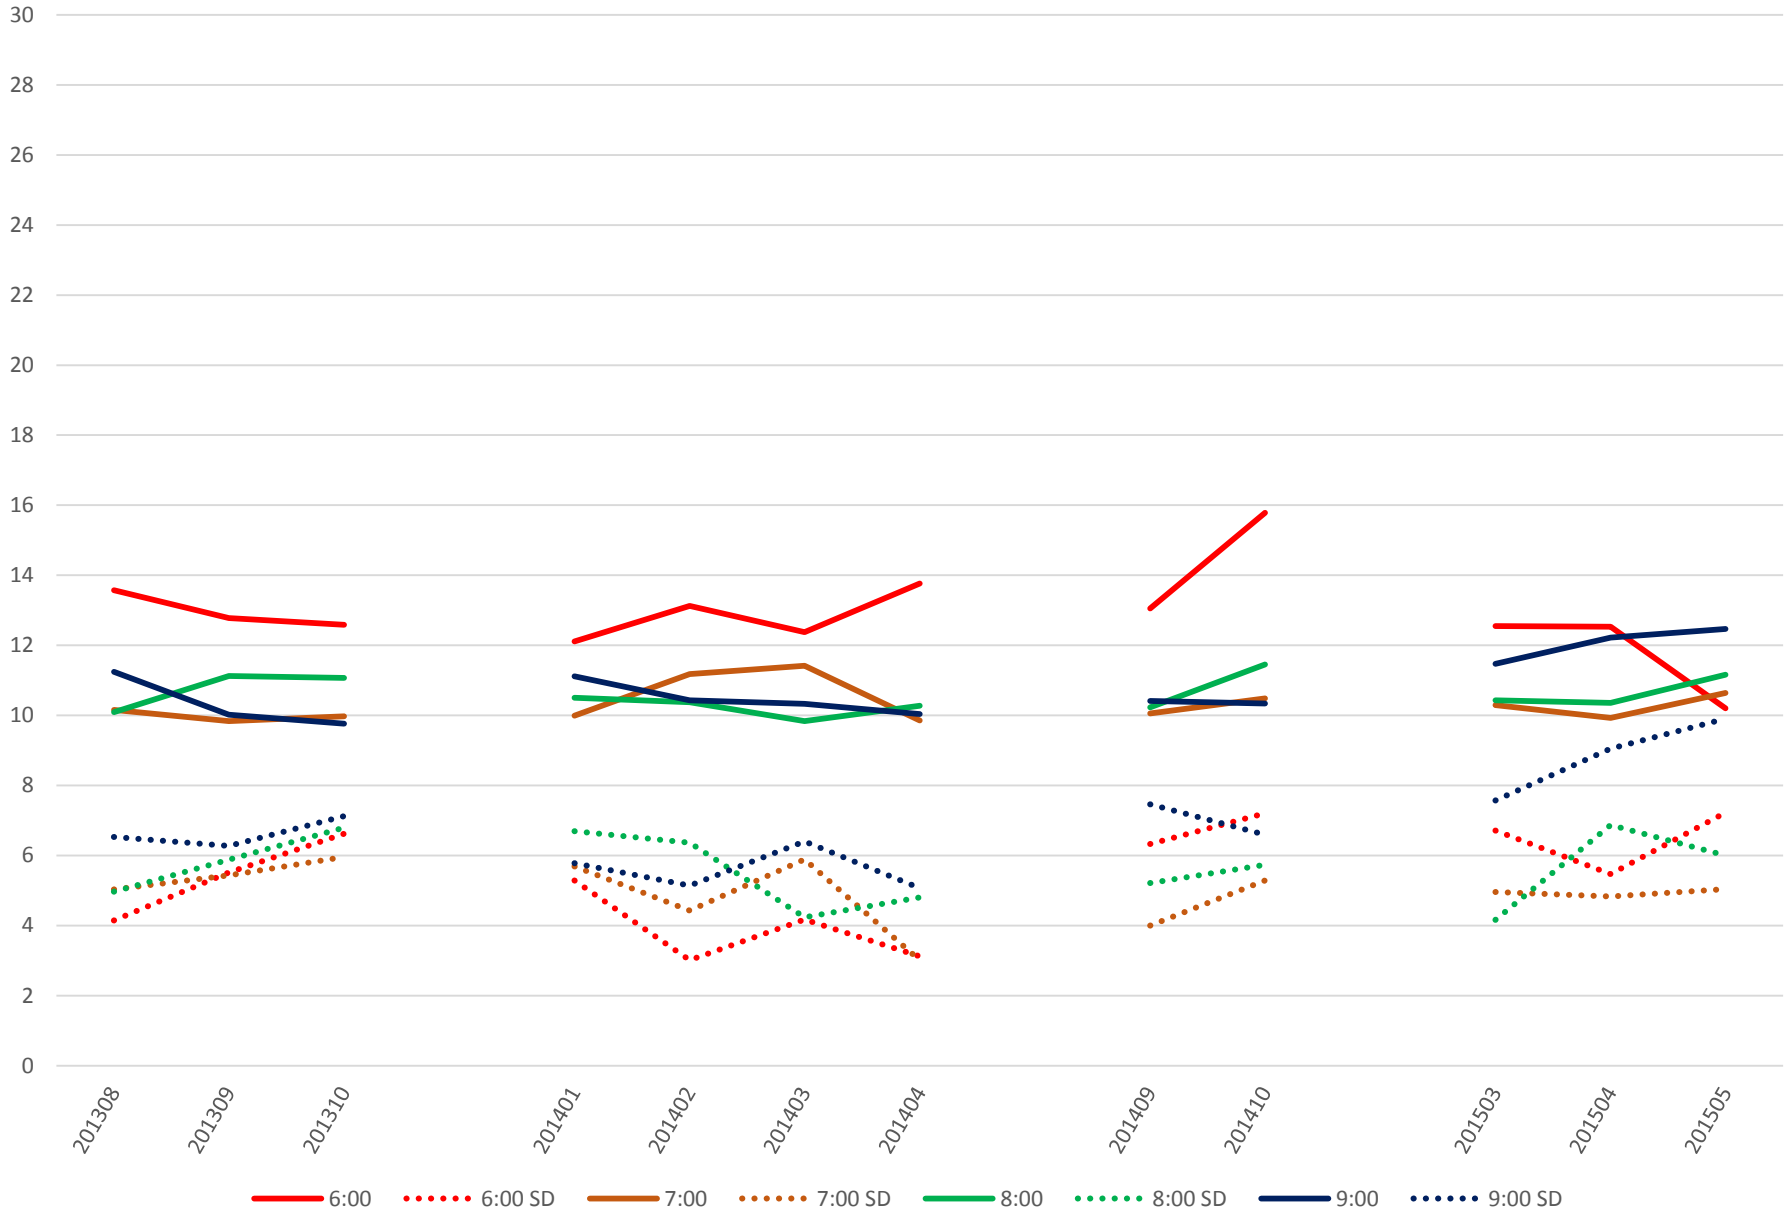

501 Queen Headways at Greenwood Ave. Eastbound Saturday Morning

501 Queen Headways at Greenwood Ave. Eastbound Saturday Midday

501 Queen Headways at Greenwood Ave. Eastbound Saturday Afternoon

501 Queen Headways at Greenwood Ave. Eastbound Saturday Evening

501 Queen Headways at Greenwood Ave. Eastbound Sunday Morning

501 Queen Headways at Greenwood Ave. Eastbound Sunday Middy

501 Queen Headways at Greenwood Ave. Eastbound Sunday Afternoon

501 Queen Headways at Greenwood Ave. Eastbound Sunday Evening