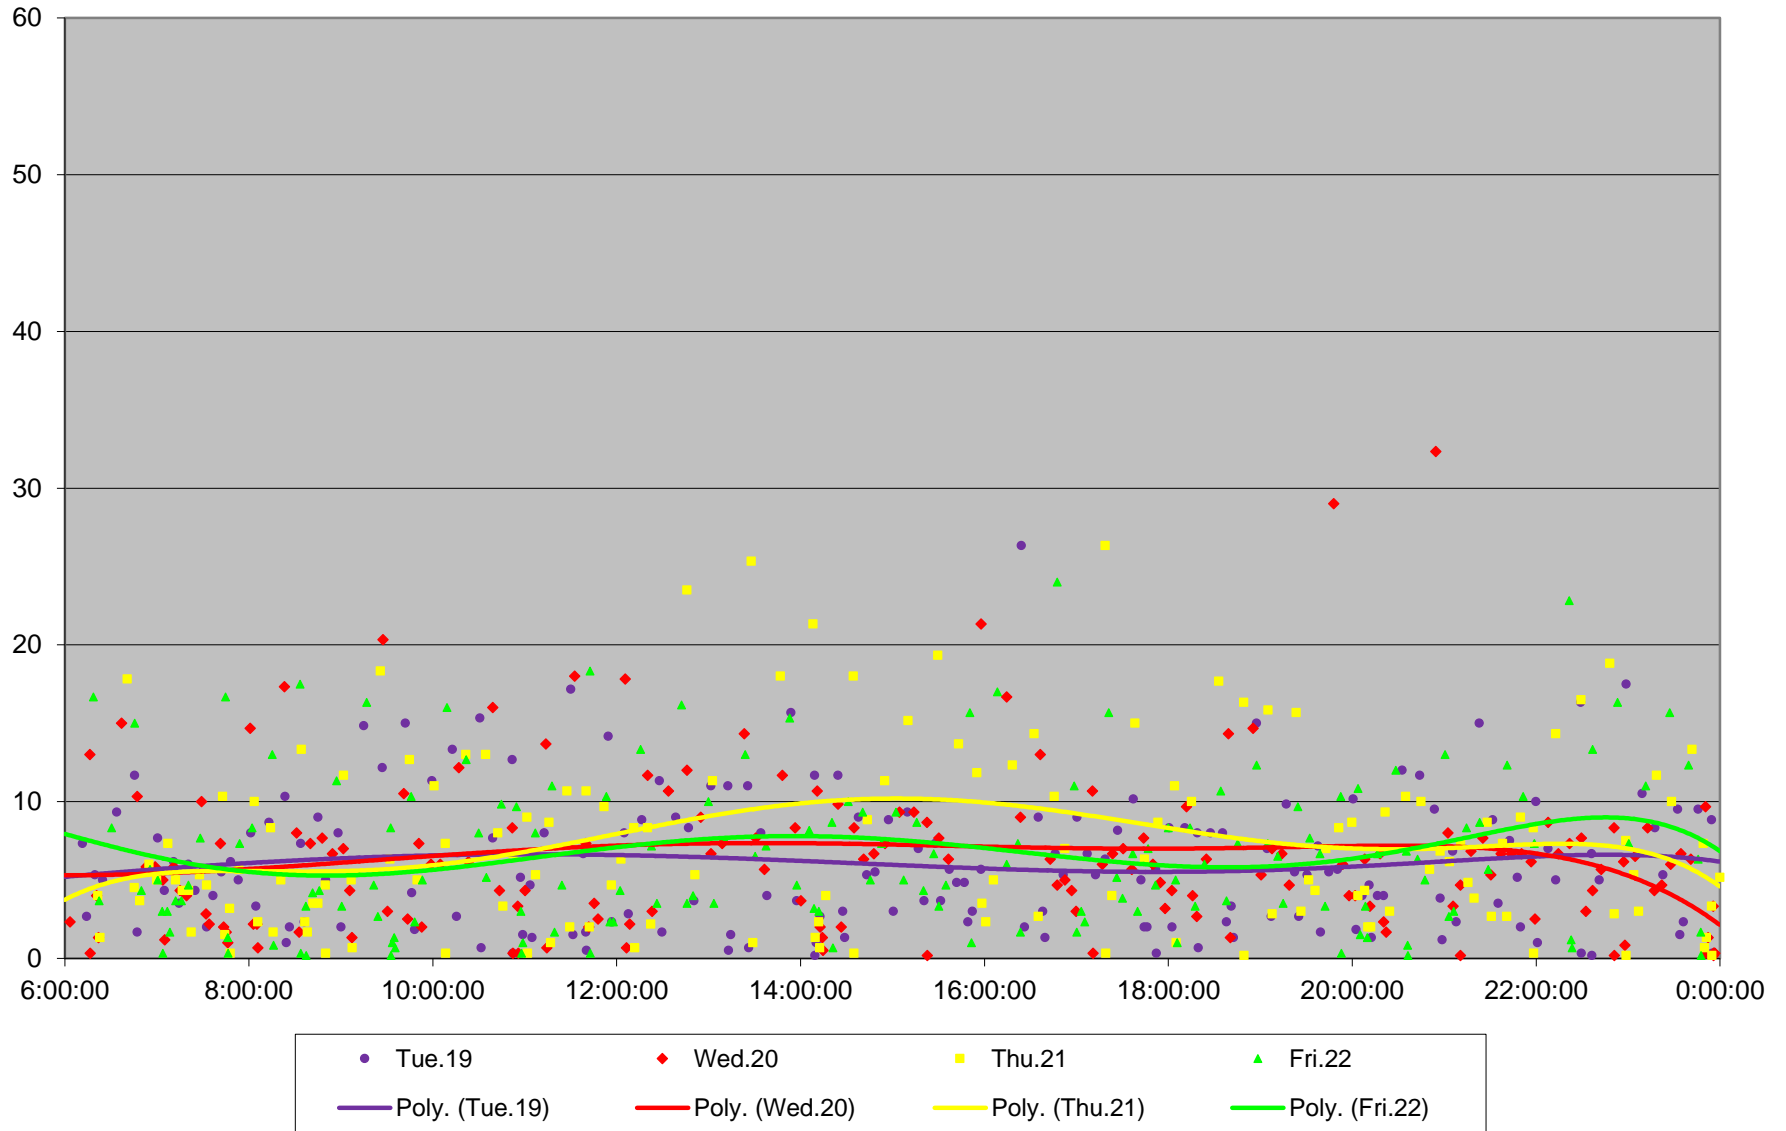

501 Queen Headways at Queensway Humber Eastbound May 2015

501 Queen Headways at Queensway Humber Eastbound May 2015

501 Queen Headways at Queensway Humber Eastbound May 2015

501 Queen Headways at Queensway Humber Eastbound May 2015

501 Queen Headways at Queensway Humber Eastbound May 2015

501 Queen Headways at Queensway Humber Eastbound May 2015

501 Queen Headways at Queensway Humber Eastbound May 2015

501 Queen Headways at Queensway Humber Eastbound May 2015 Weekday Statistics

501 Queen Headways at Queensway Humber Eastbound May 2015 Saturday Statistics

501 Queen Headways at Queensway Humber Eastbound May 2015 Sunday Statistics