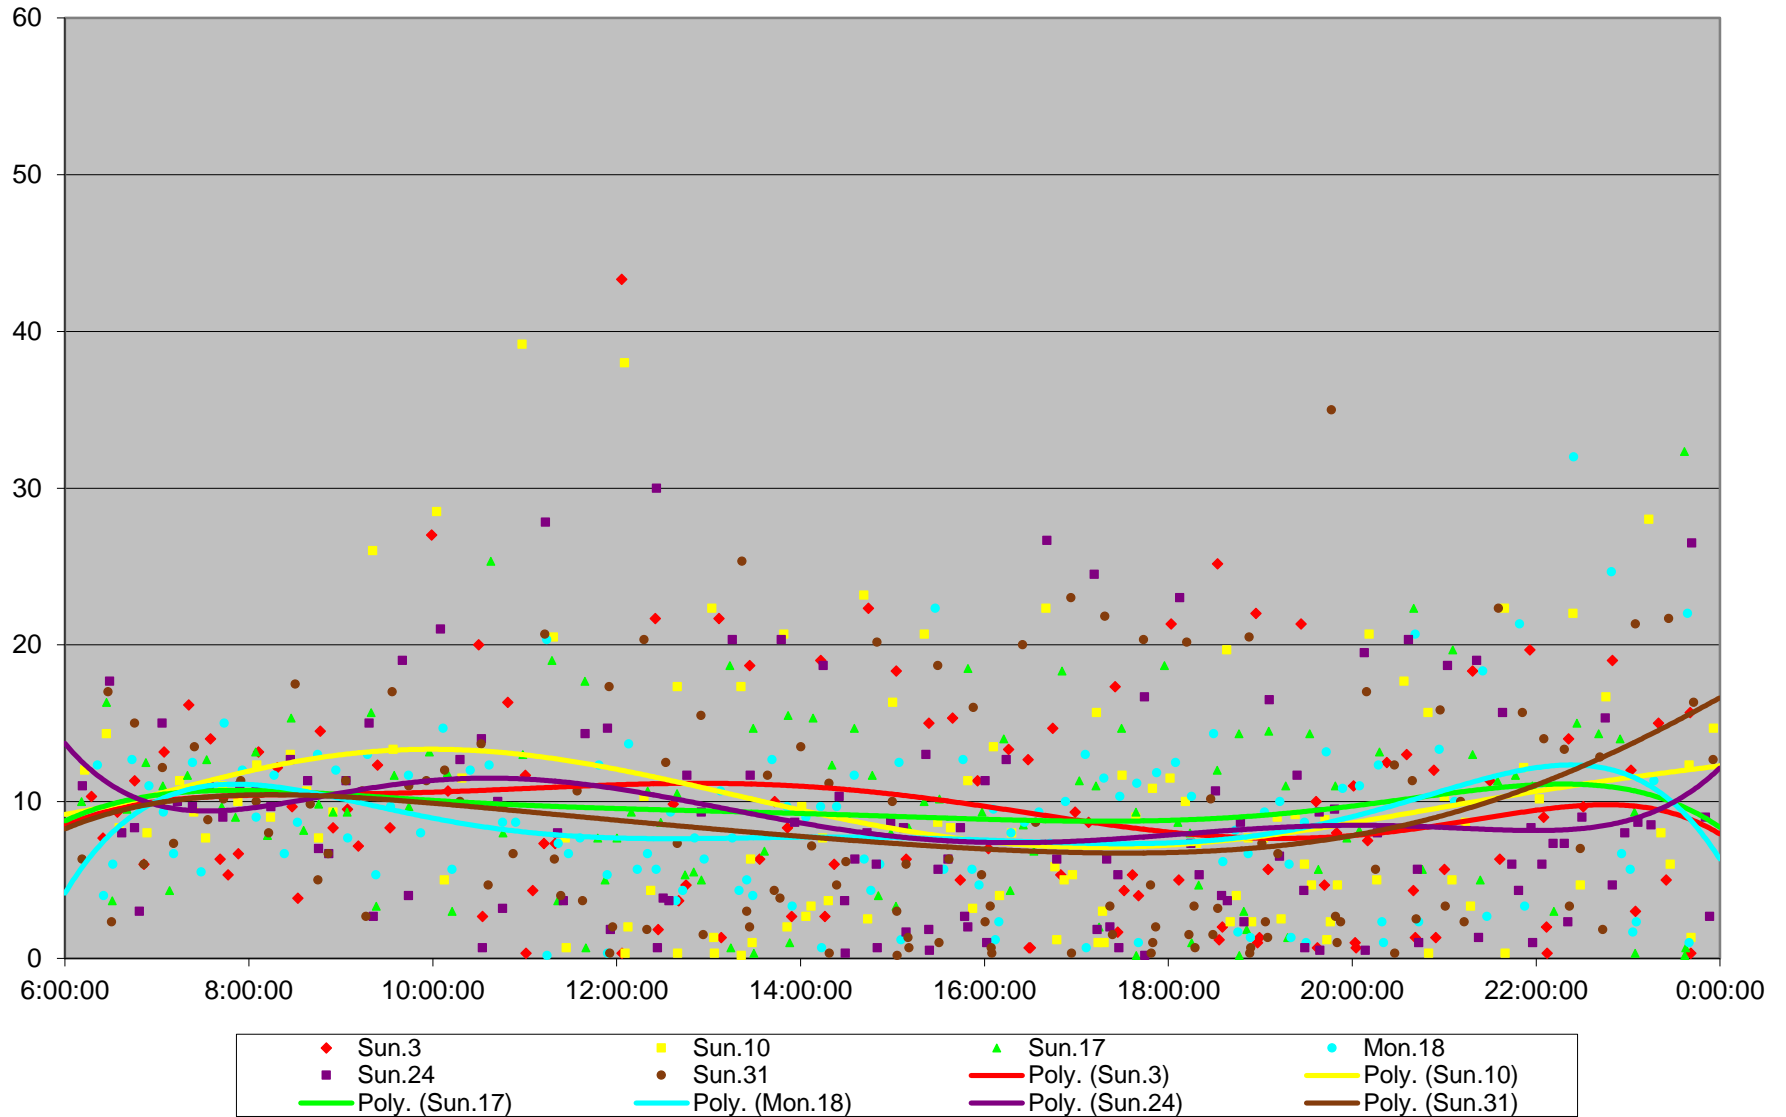

501 Queen Headways at Queensway Humber Eastbound May 2015

501 Queen Headways at Queensway Humber Eastbound May 2015

501 Queen Headways at Queensway Humber Eastbound May 2015

501 Queen Headways at Queensway Humber Eastbound May 2015

501 Queen Headways at Queensway Humber Eastbound May 2015

501 Queen Headways at Queensway Humber Eastbound May 2015

501 Queen Headways at Queensway Humber Eastbound May 2015

501 Queen Headways at Queensway Humber Eastbound May 2015 Weekday Statistics

501 Queen Headways at Queensway Humber Eastbound May 2015 Saturday Statistics

501 Queen Headways at Queensway Humber Eastbound May 2015 Sunday Statistics