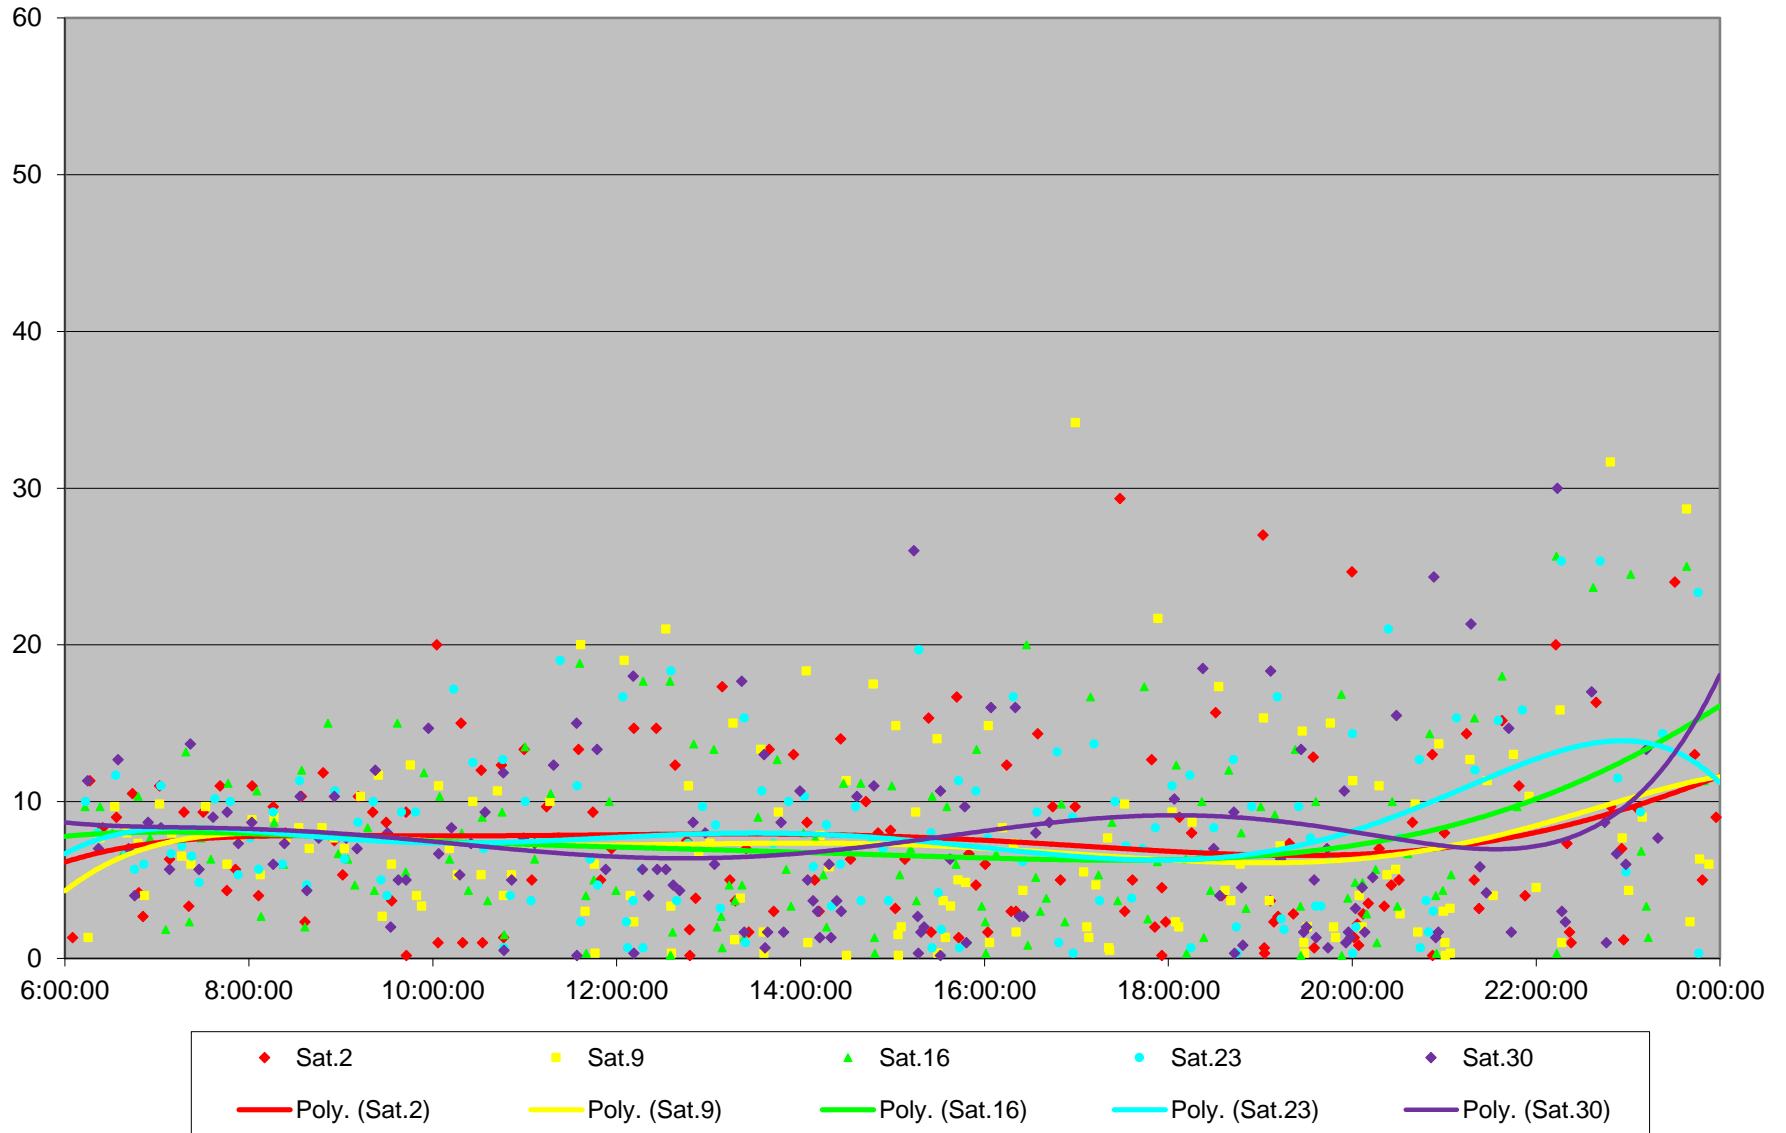

501 Queen Headways at Queensway Humber Eastbound May 2015

501 Queen Headways at Queensway Humber Eastbound May 2015

501 Queen Headways at Queensway Humber Eastbound May 2015

501 Queen Headways at Queensway Humber Eastbound May 2015

501 Queen Headways at Queensway Humber Eastbound May 2015

501 Queen Headways at Queensway Humber Eastbound May 2015

501 Queen Headways at Queensway Humber Eastbound May 2015

501 Queen Headways at Queensway Humber Eastbound May 2015 Weekday Statistics

501 Queen Headways at Queensway Humber Eastbound May 2015 Saturday Statistics

501 Queen Headways at Queensway Humber Eastbound May 2015 Sunday Statistics