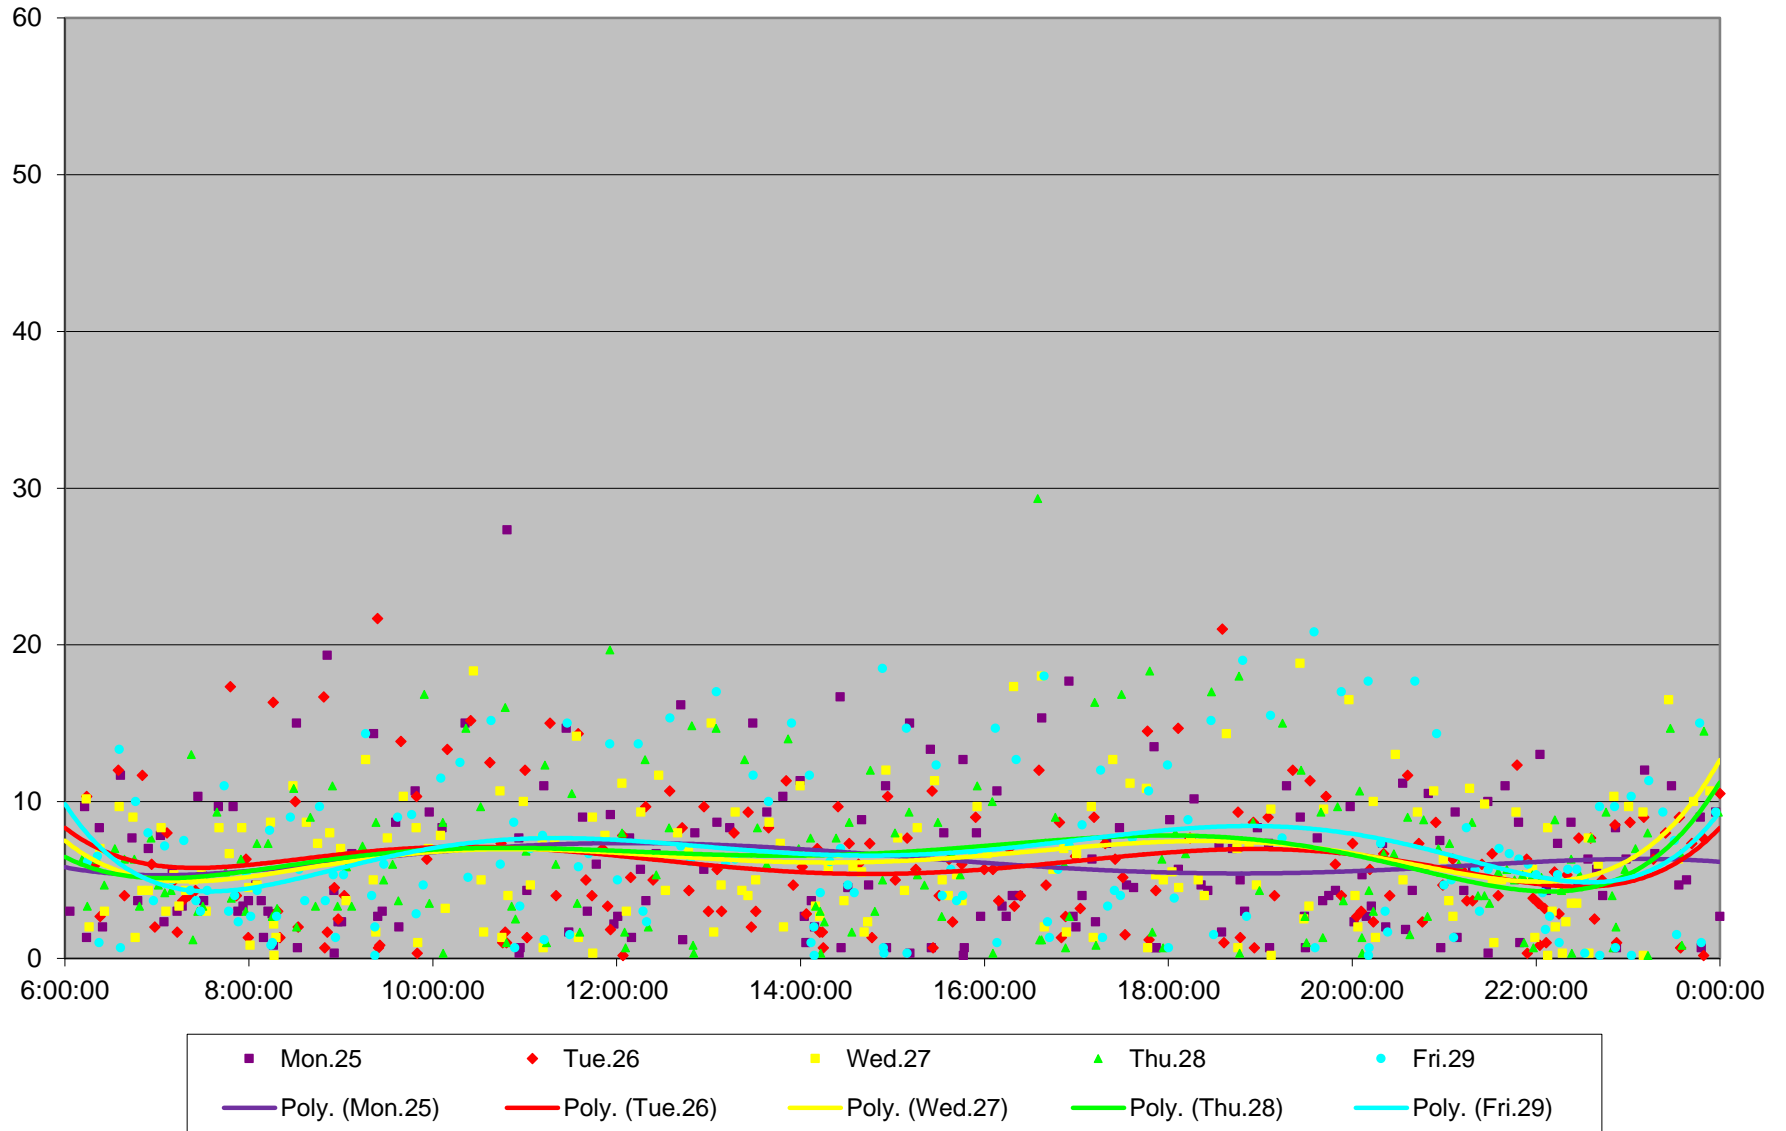

501 Queen Headways at Queensway Humber Eastbound May 2015

501 Queen Headways at Queensway Humber Eastbound May 2015

501 Queen Headways at Queensway Humber Eastbound May 2015

501 Queen Headways at Queensway Humber Eastbound May 2015

501 Queen Headways at Queensway Humber Eastbound May 2015

501 Queen Headways at Queensway Humber Eastbound May 2015

501 Queen Headways at Queensway Humber Eastbound May 2015

501 Queen Headways at Queensway Humber Eastbound May 2015 Weekday Statistics

501 Queen Headways at Queensway Humber Eastbound May 2015 Saturday Statistics

501 Queen Headways at Queensway Humber Eastbound May 2015 Sunday Statistics