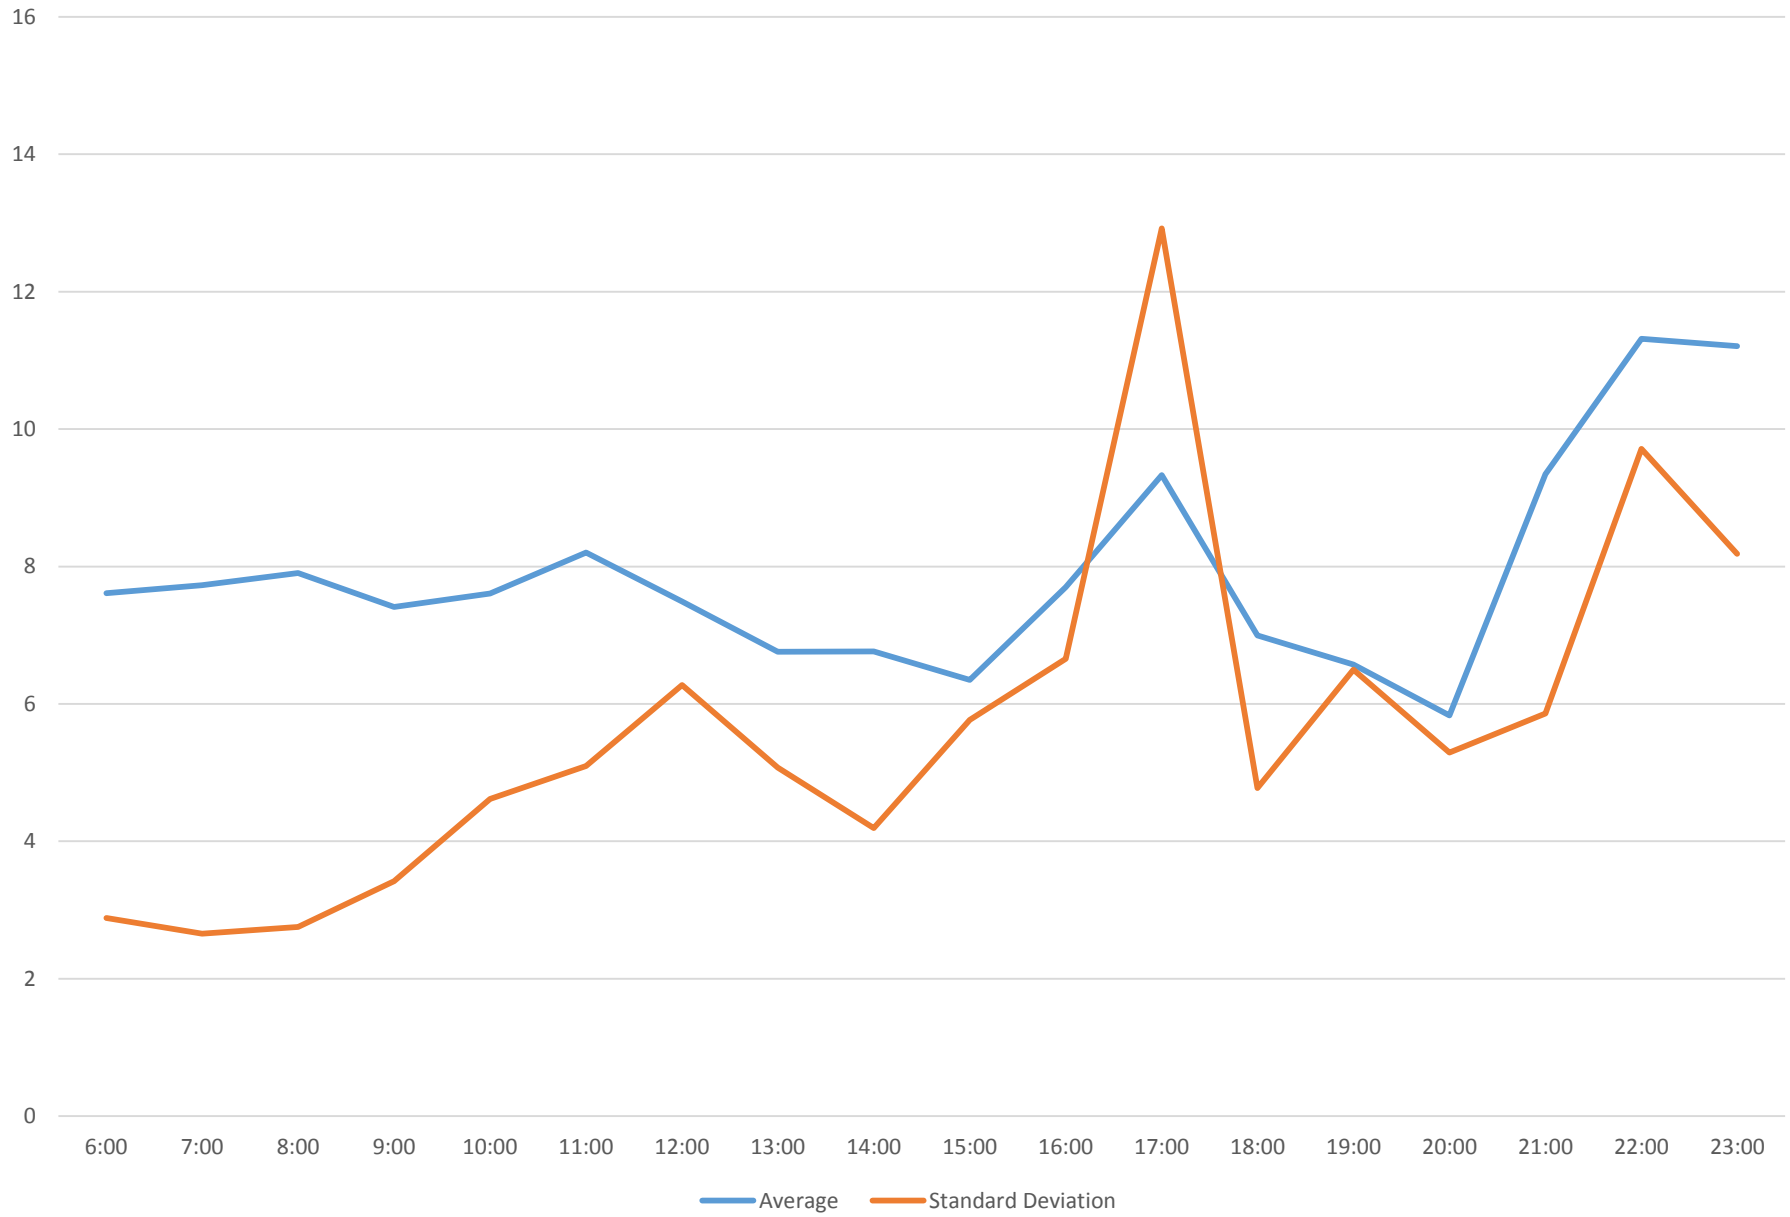

501 Queen Headways at Queensway Humber Eastbound May 2015

501 Queen Headways at Queensway Humber Eastbound May 2015

501 Queen Headways at Queensway Humber Eastbound May 2015

501 Queen Headways at Queensway Humber Eastbound May 2015 Weekday Statistics

501 Queen Headways at Queensway Humber Eastbound May 2015 Saturday Statistics

501 Queen Headways at Queensway Humber Eastbound May 2015 Sunday Statistics