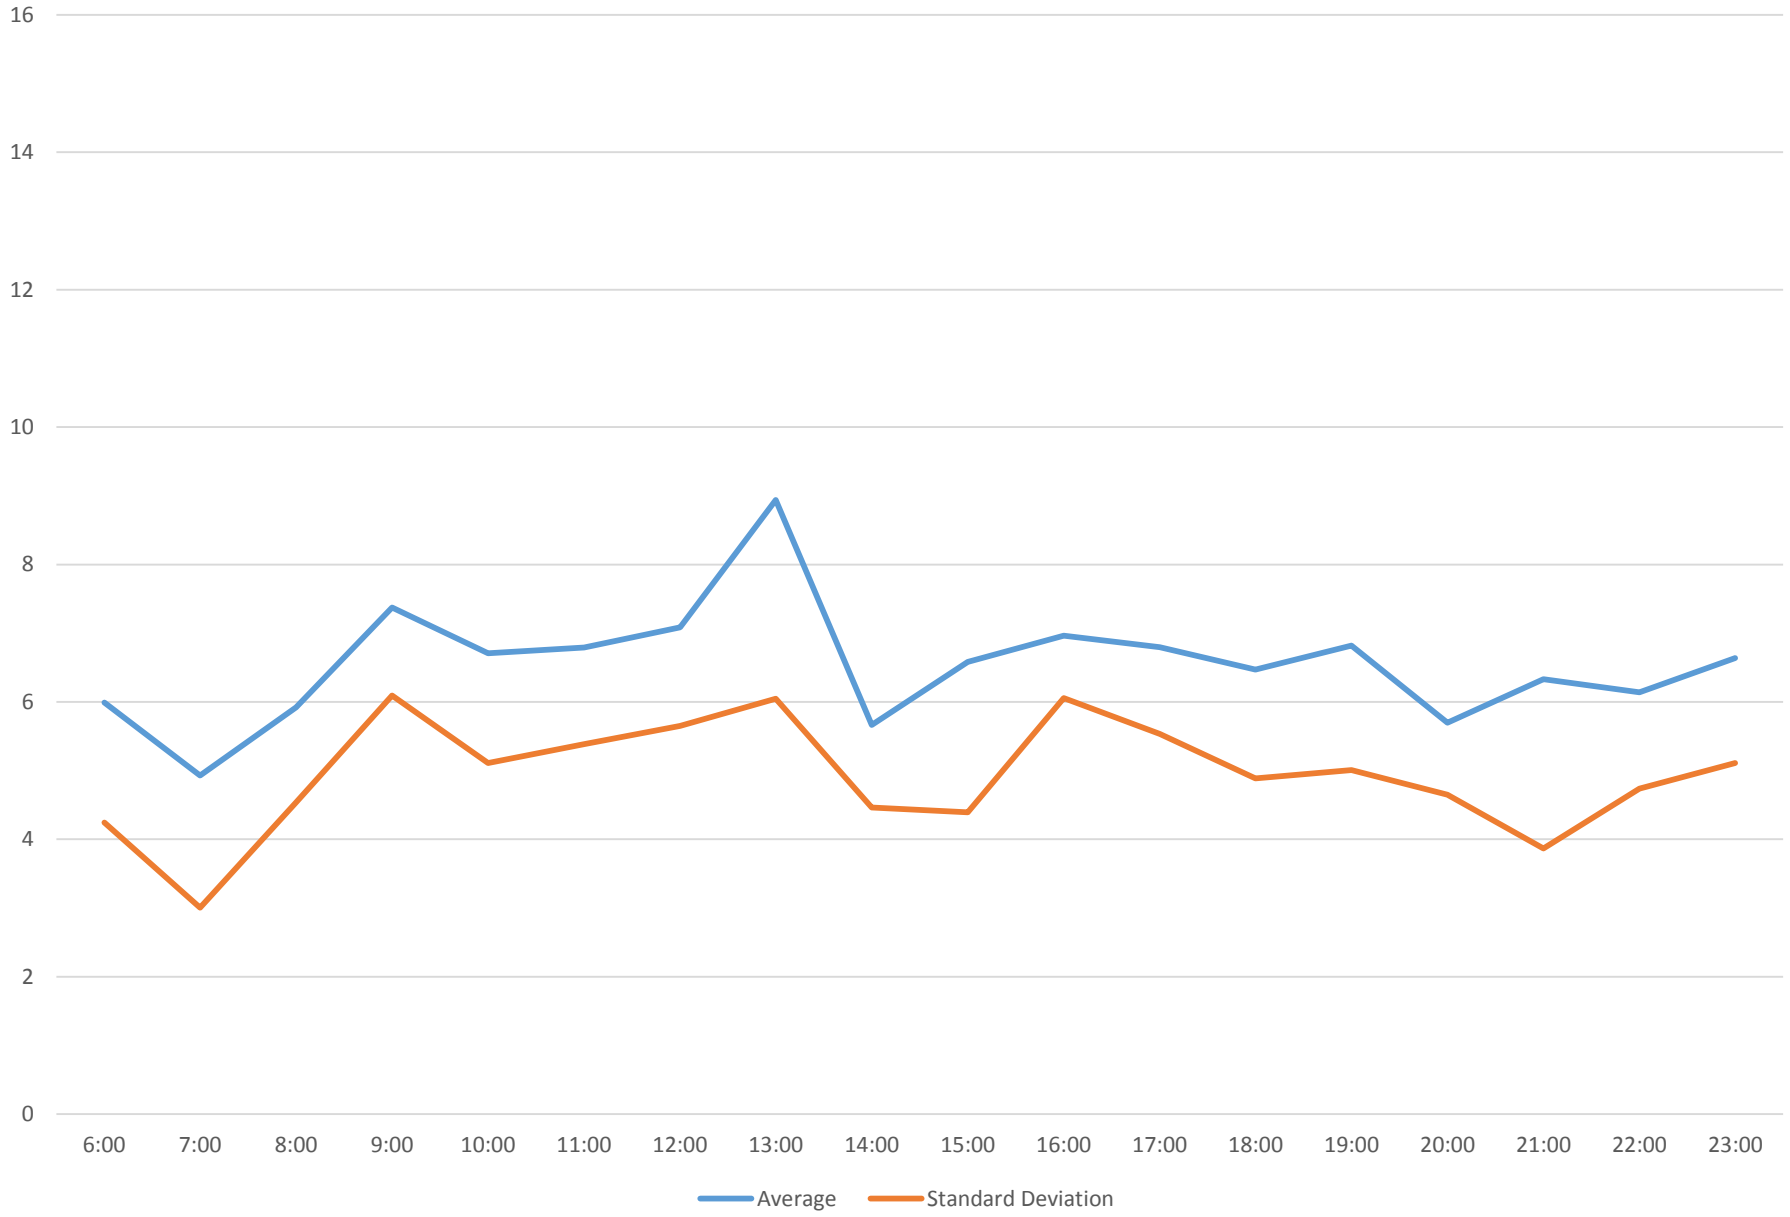

501 Queen Headways at Queensway Humber Eastbound May 2015

501 Queen Headways at Queensway Humber Eastbound May 2015

501 Queen Headways at Queensway Humber Eastbound May 2015

501 Queen Headways at Queensway Humber Eastbound May 2015 Weekday Statistics

501 Queen Headways at Queensway Humber Eastbound May 2015 Saturday Statistics

501 Queen Headways at Queensway Humber Eastbound May 2015 Sunday Statistics