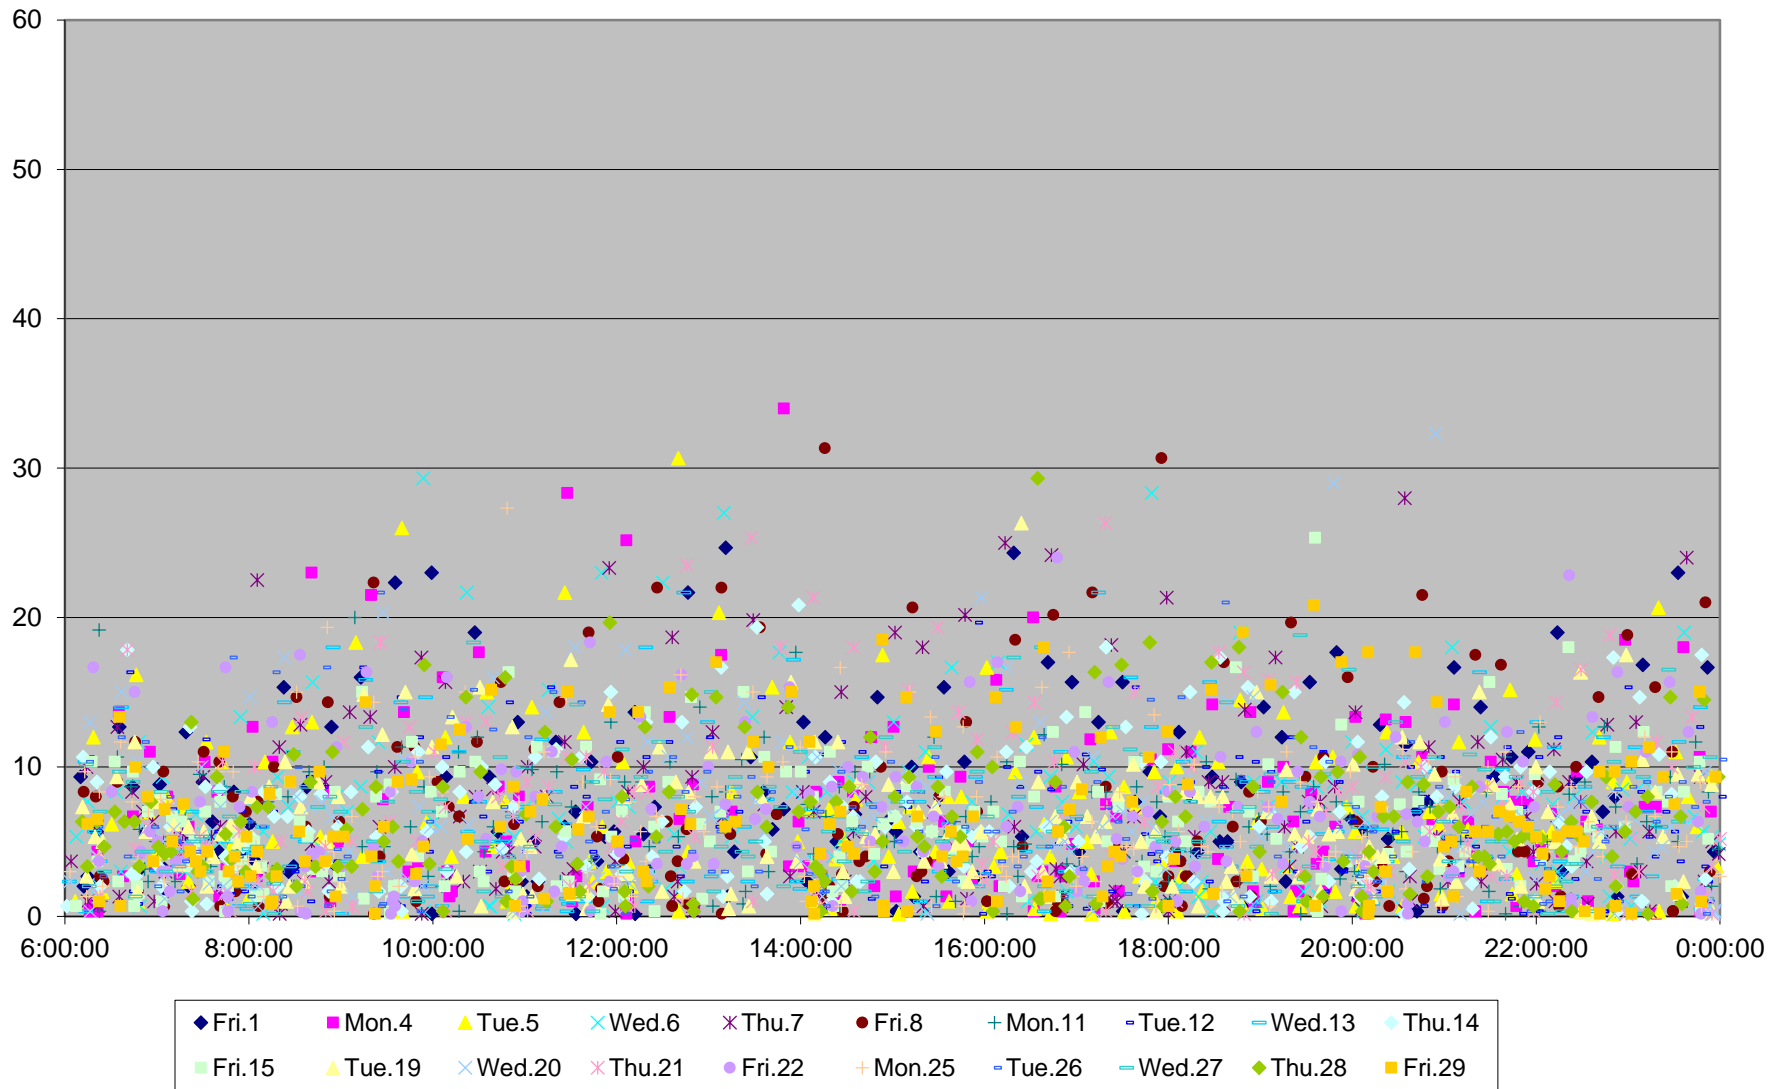

501 Queen Headways at Queensway Humber Eastbound May 2015

501 Queen Headways at Queensway Humber Eastbound May 2015

501 Queen Headways at Queensway Humber Eastbound May 2015

501 Queen Headways at Queensway Humber Eastbound May 2015

501 Queen Headways at Queensway Humber Eastbound May 2015

501 Queen Headways at Queensway Humber Eastbound May 2015

501 Queen Headways at Queensway Humber Eastbound May 2015

501 Queen Headways at Queensway Humber Eastbound May 2015 Weekday Statistics

501 Queen Headways at Queensway Humber Eastbound May 2015 Saturday Statistics

501 Queen Headways at Queensway Humber Eastbound May 2015 Sunday Statistics