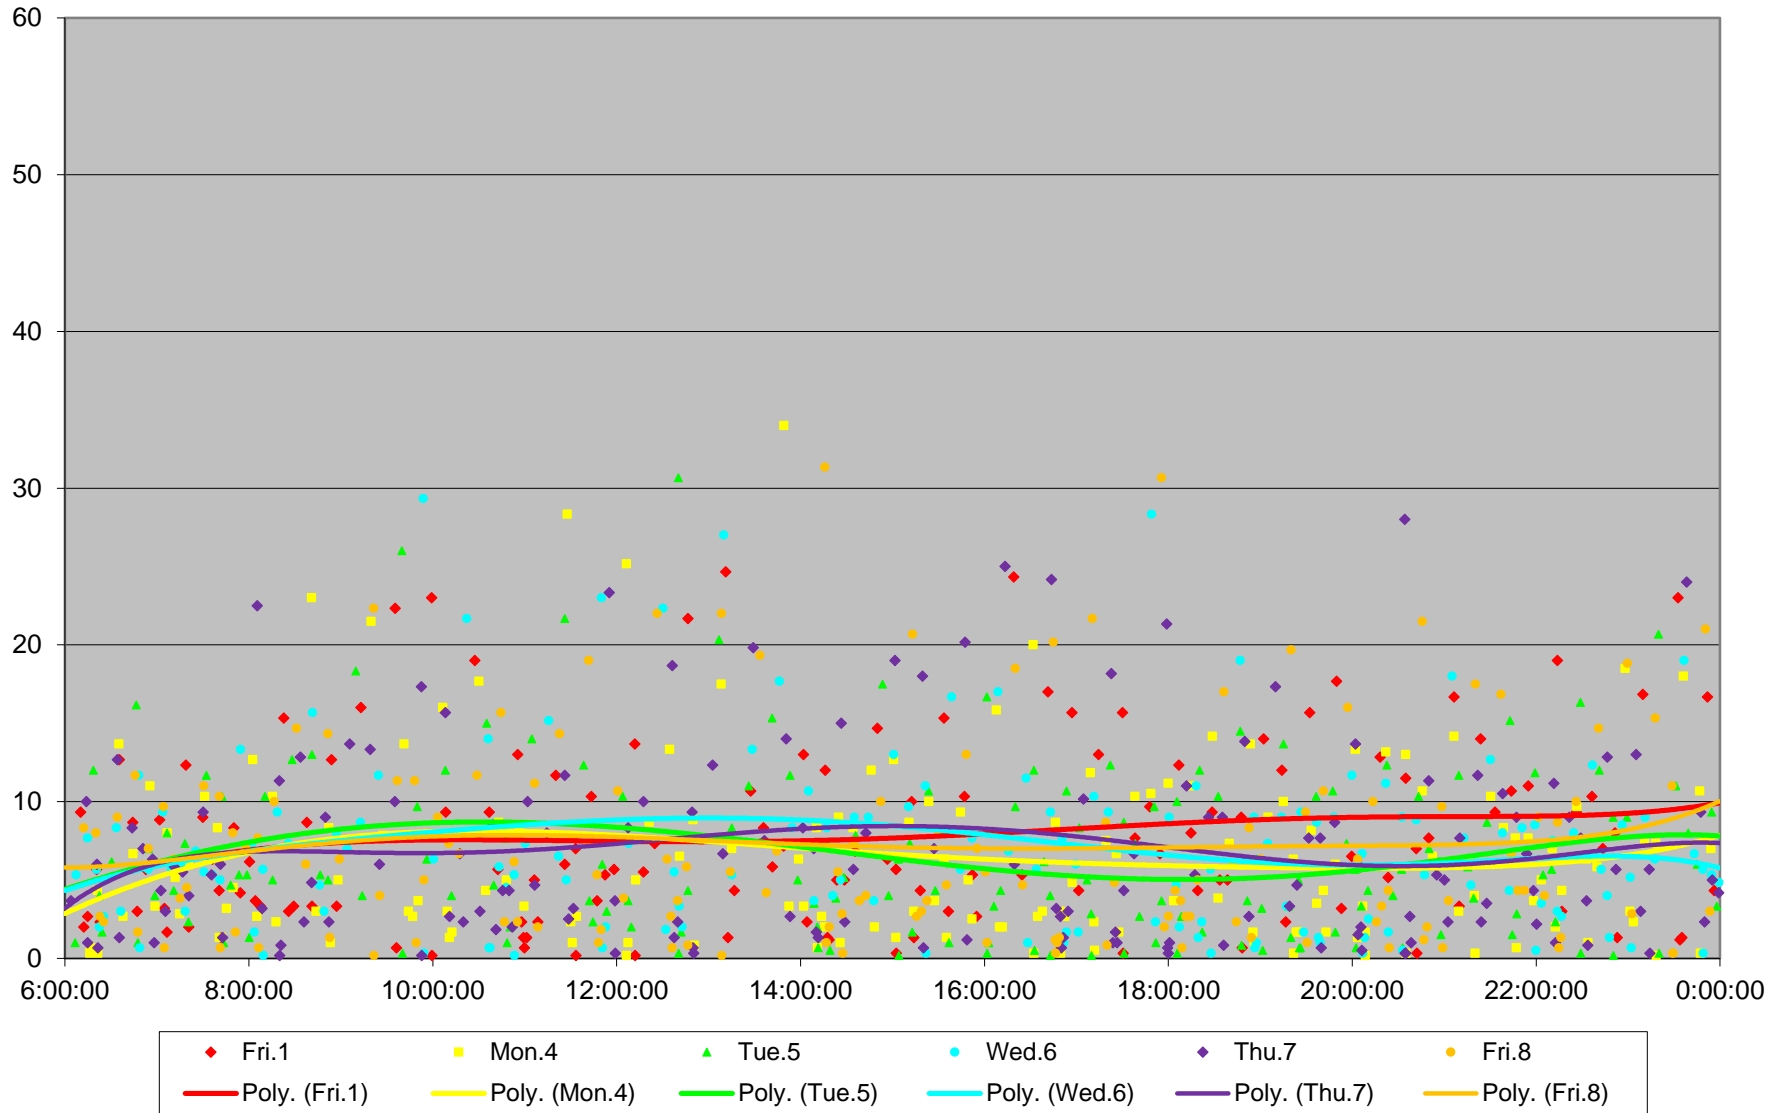

501 Queen Headways at Queensway Humber Eastbound May 2015

501 Queen Headways at Queensway Humber Eastbound May 2015

501 Queen Headways at Queensway Humber Eastbound May 2015

501 Queen Headways at Queensway Humber Eastbound May 2015

501 Queen Headways at Queensway Humber Eastbound May 2015

501 Queen Headways at Queensway Humber Eastbound May 2015

501 Queen Headways at Queensway Humber Eastbound May 2015

501 Queen Headways at Queensway Humber Eastbound May 2015 Weekday Statistics

501 Queen Headways at Queensway Humber Eastbound May 2015 Saturday Statistics

501 Queen Headways at Queensway Humber Eastbound May 2015 Sunday Statistics