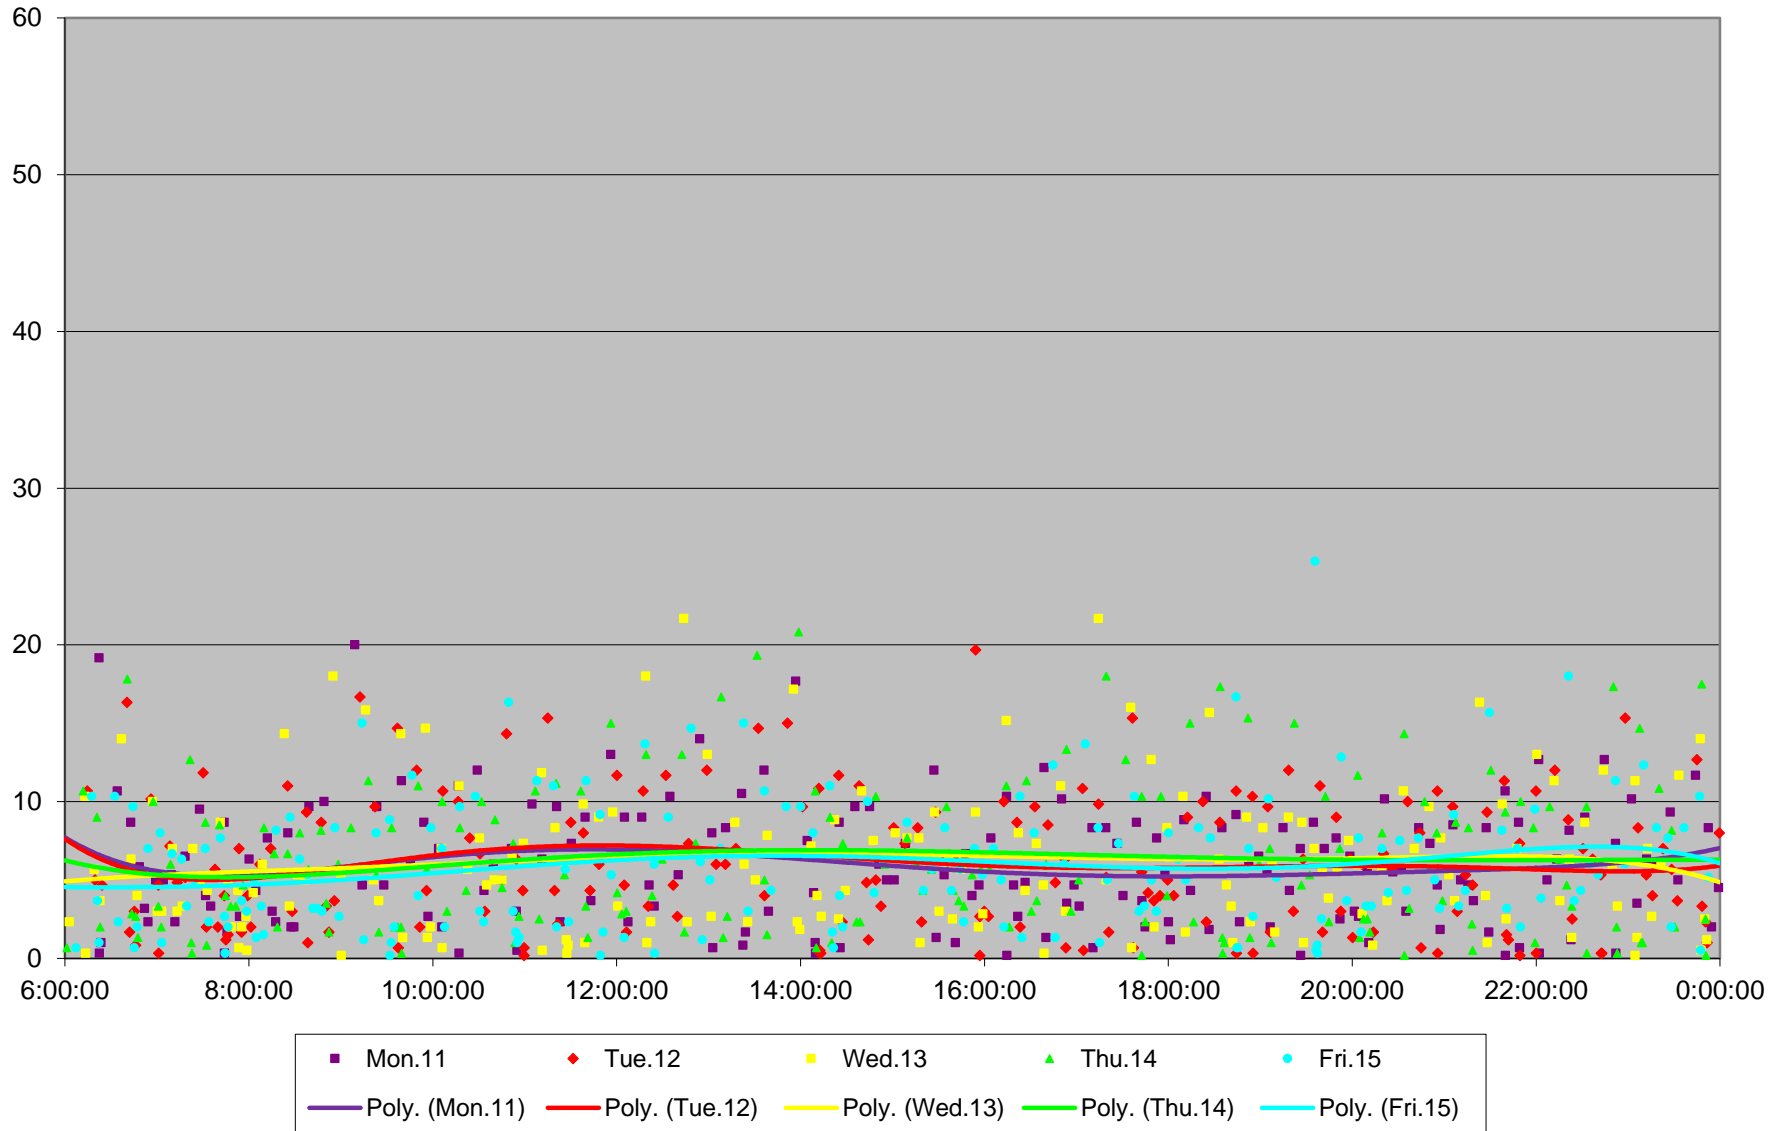

501 Queen Headways at Queensway Humber Eastbound May 2015

501 Queen Headways at Queensway Humber Eastbound May 2015

501 Queen Headways at Queensway Humber Eastbound May 2015

501 Queen Headways at Queensway Humber Eastbound May 2015

501 Queen Headways at Queensway Humber Eastbound May 2015

501 Queen Headways at Queensway Humber Eastbound May 2015

501 Queen Headways at Queensway Humber Eastbound May 2015

501 Queen Headways at Queensway Humber Eastbound May 2015 Weekday Statistics

501 Queen Headways at Queensway Humber Eastbound May 2015 Saturday Statistics

501 Queen Headways at Queensway Humber Eastbound May 2015 Sunday Statistics