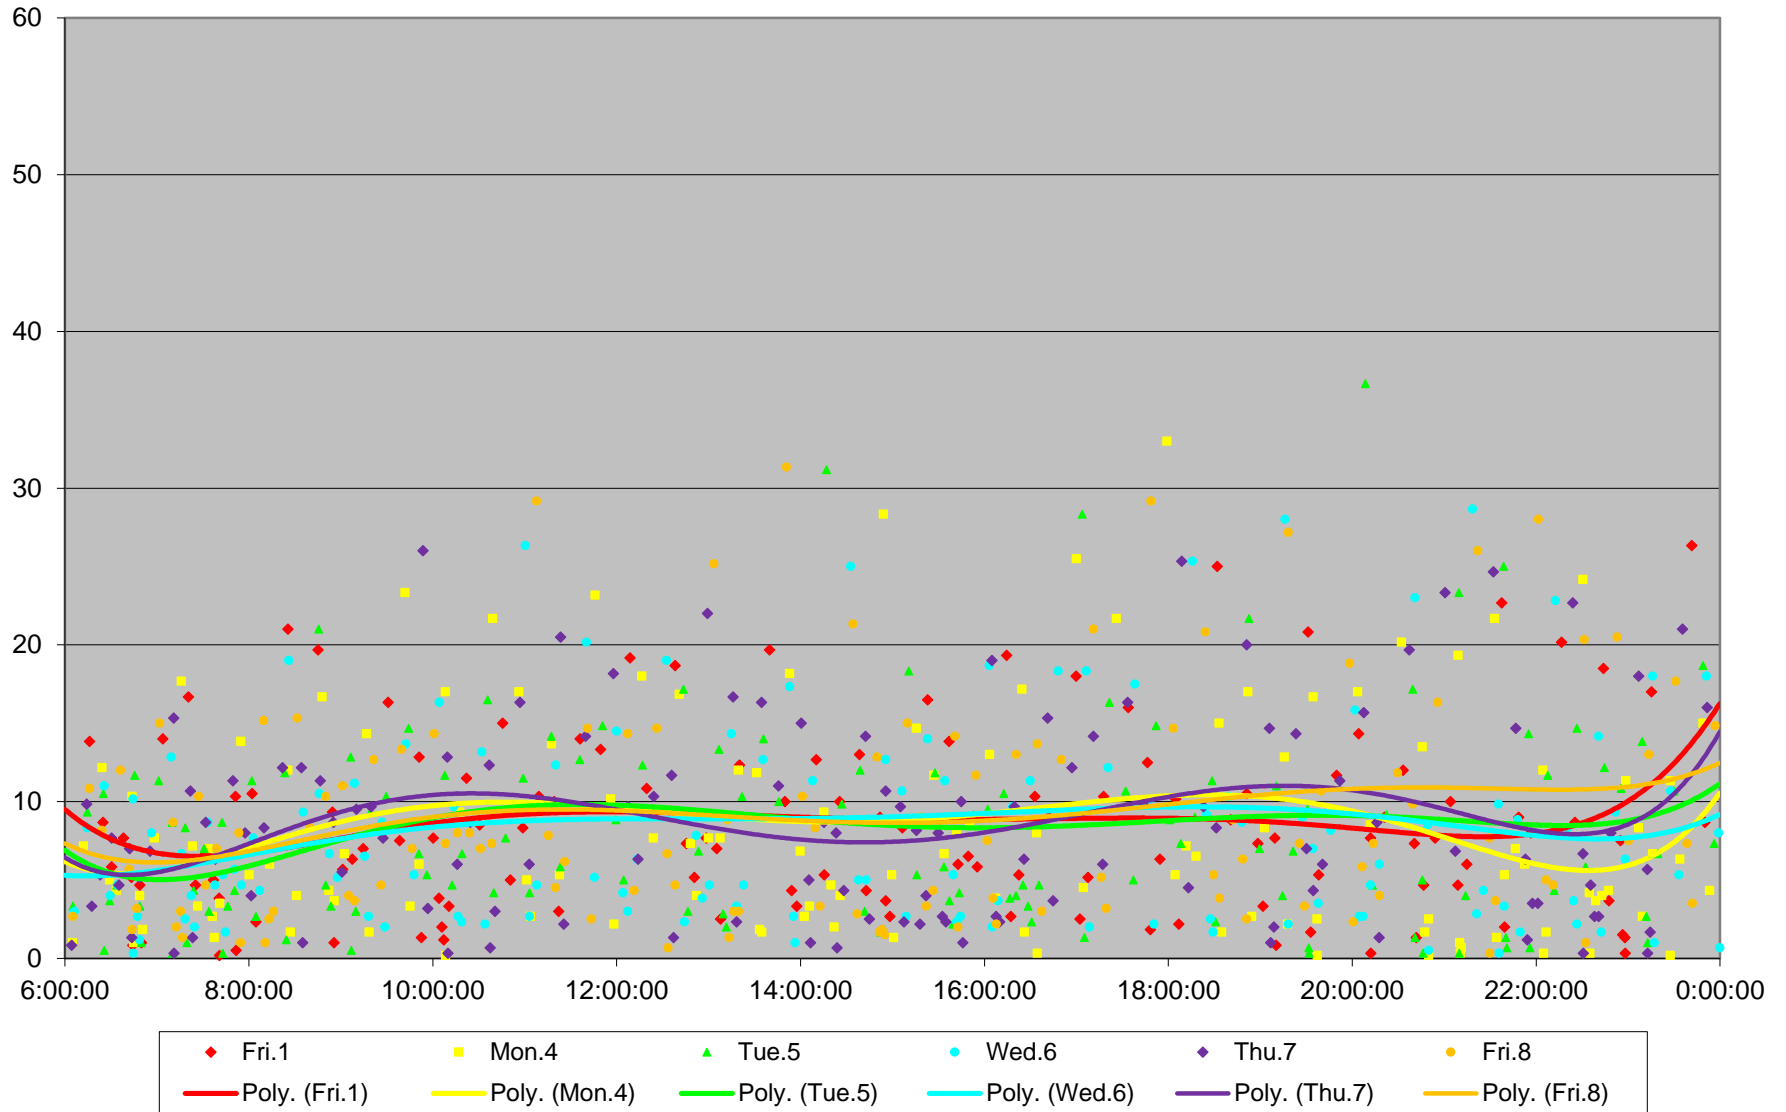

501 Queen Headways at Silver Birch Ave. Eastbound May 2015

501 Queen Headways at Silver Birch Ave. Eastbound May 2015

501 Queen Headways at Silver Birch Ave. Eastbound May 2015

501 Queen Headways at Silver Birch Ave. Eastbound May 2015

501 Queen Headways at Silver Birch Ave. Eastbound May 2015

501 Queen Headways at Silver Birch Ave. Eastbound May 2015

501 Queen Headways at Silver Birch Ave. Eastbound May 2015

501 Queen Headways at Silver Birch Ave. Eastbound May 2015 Weekday Statistics

501 Queen Headways at Silver Birch Ave. Eastbound May 2015 Saturday Statistics

501 Queen Headways at Silver Birch Ave. Eastbound May 2015 Sunday Statistics