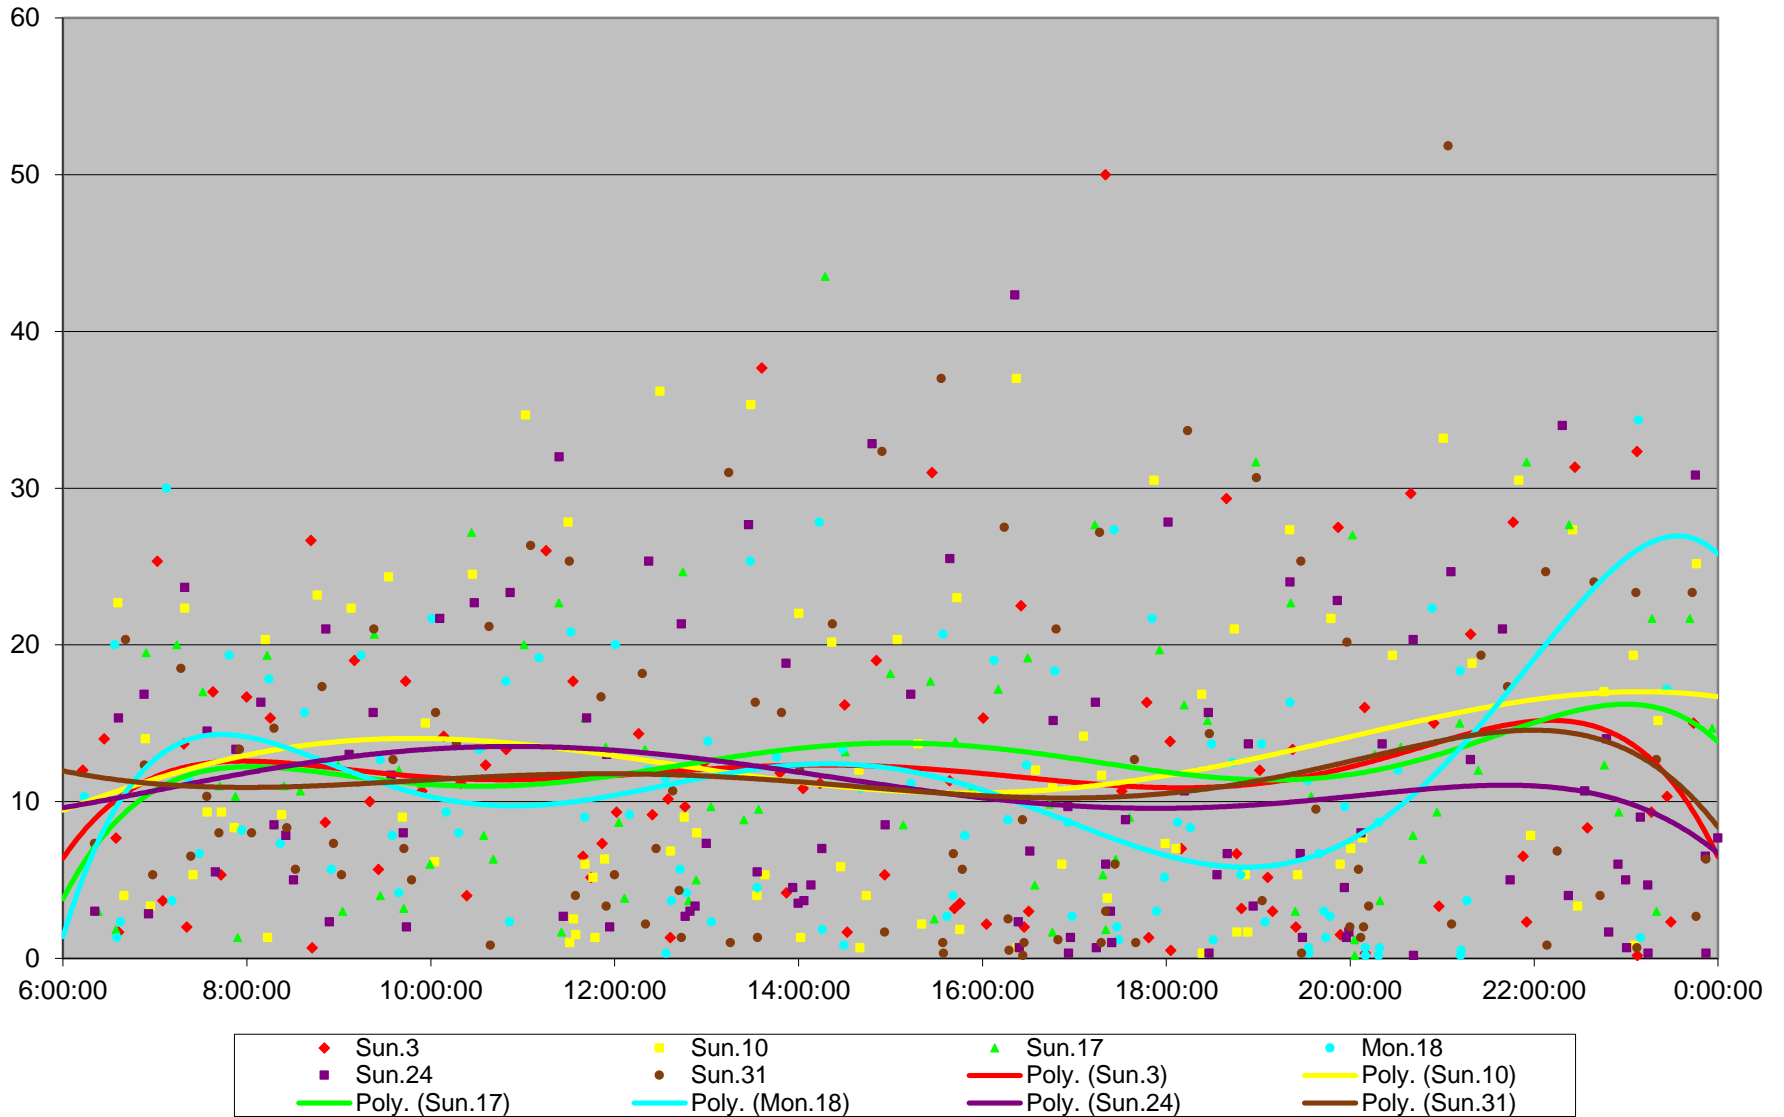

501 Queen Headways at Silver Birch Ave. Eastbound May 2015

501 Queen Headways at Silver Birch Ave. Eastbound May 2015

501 Queen Headways at Silver Birch Ave. Eastbound May 2015

501 Queen Headways at Silver Birch Ave. Eastbound May 2015

501 Queen Headways at Silver Birch Ave. Eastbound May 2015

501 Queen Headways at Silver Birch Ave. Eastbound May 2015

501 Queen Headways at Silver Birch Ave. Eastbound May 2015

501 Queen Headways at Silver Birch Ave. Eastbound May 2015 Weekday Statistics

501 Queen Headways at Silver Birch Ave. Eastbound May 2015 Saturday Statistics

501 Queen Headways at Silver Birch Ave. Eastbound May 2015 Sunday Statistics