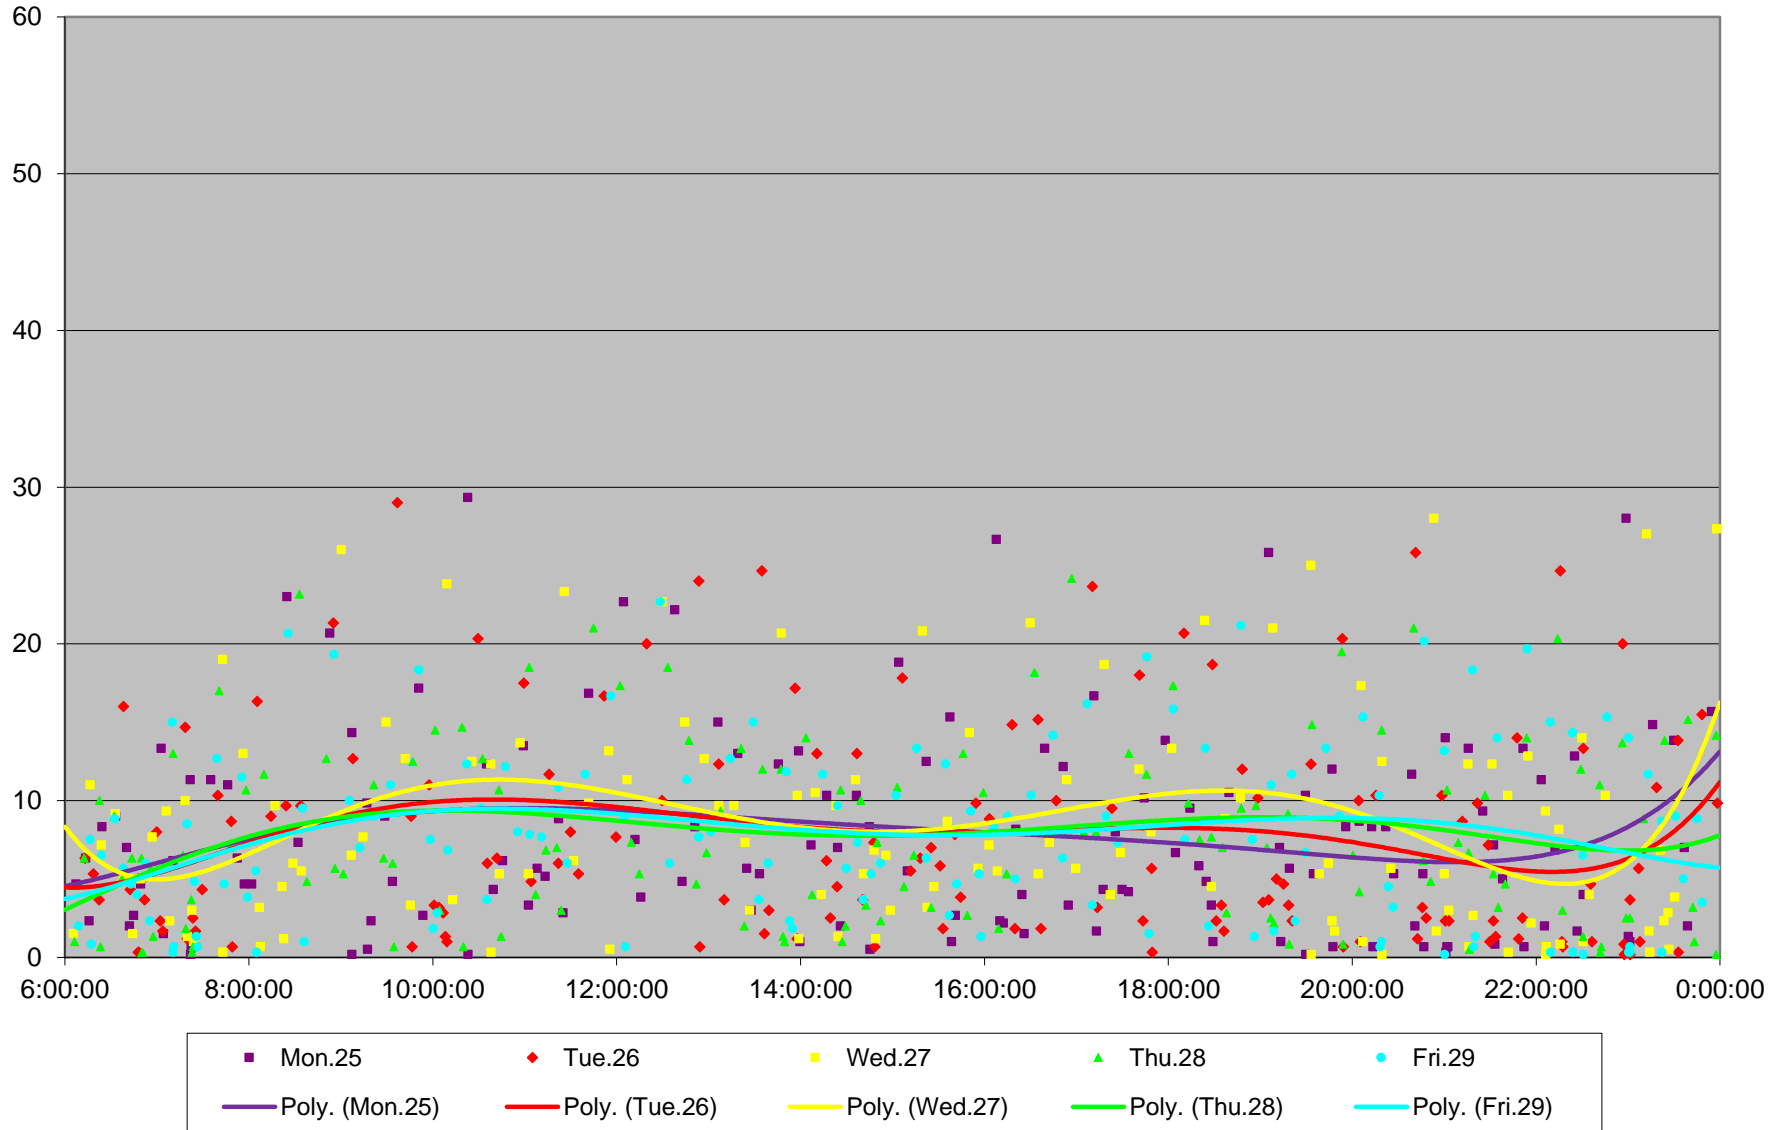

501 Queen Headways at Silver Birch Ave. Eastbound May 2015

501 Queen Headways at Silver Birch Ave. Eastbound May 2015

501 Queen Headways at Silver Birch Ave. Eastbound May 2015

501 Queen Headways at Silver Birch Ave. Eastbound May 2015

501 Queen Headways at Silver Birch Ave. Eastbound May 2015

501 Queen Headways at Silver Birch Ave. Eastbound May 2015

501 Queen Headways at Silver Birch Ave. Eastbound May 2015

501 Queen Headways at Silver Birch Ave. Eastbound May 2015 Weekday Statistics

501 Queen Headways at Silver Birch Ave. Eastbound May 2015 Saturday Statistics

501 Queen Headways at Silver Birch Ave. Eastbound May 2015 Sunday Statistics