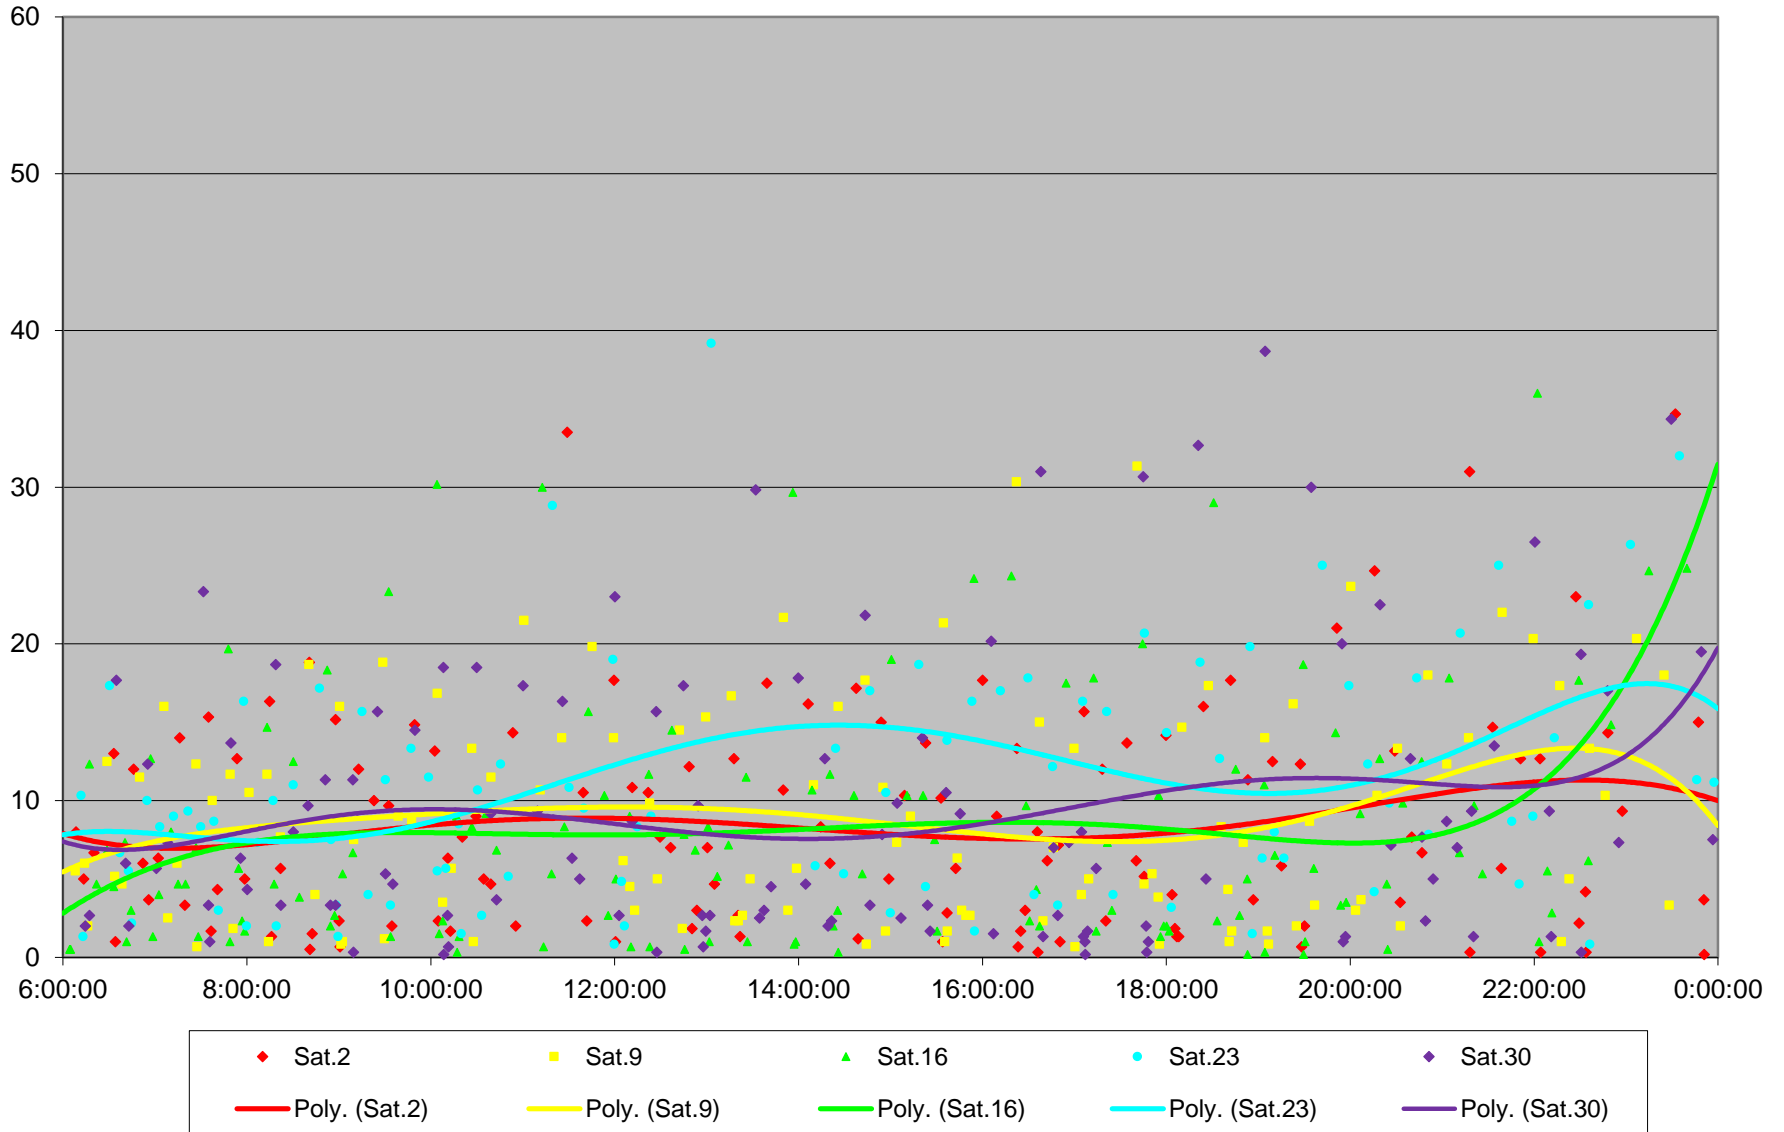

501 Queen Headways at Silver Birch Ave. Eastbound May 2015

501 Queen Headways at Silver Birch Ave. Eastbound May 2015

501 Queen Headways at Silver Birch Ave. Eastbound May 2015

501 Queen Headways at Silver Birch Ave. Eastbound May 2015

501 Queen Headways at Silver Birch Ave. Eastbound May 2015

501 Queen Headways at Silver Birch Ave. Eastbound May 2015

501 Queen Headways at Silver Birch Ave. Eastbound May 2015

501 Queen Headways at Silver Birch Ave. Eastbound May 2015 Weekday Statistics

501 Queen Headways at Silver Birch Ave. Eastbound May 2015 Saturday Statistics

501 Queen Headways at Silver Birch Ave. Eastbound May 2015 Sunday Statistics