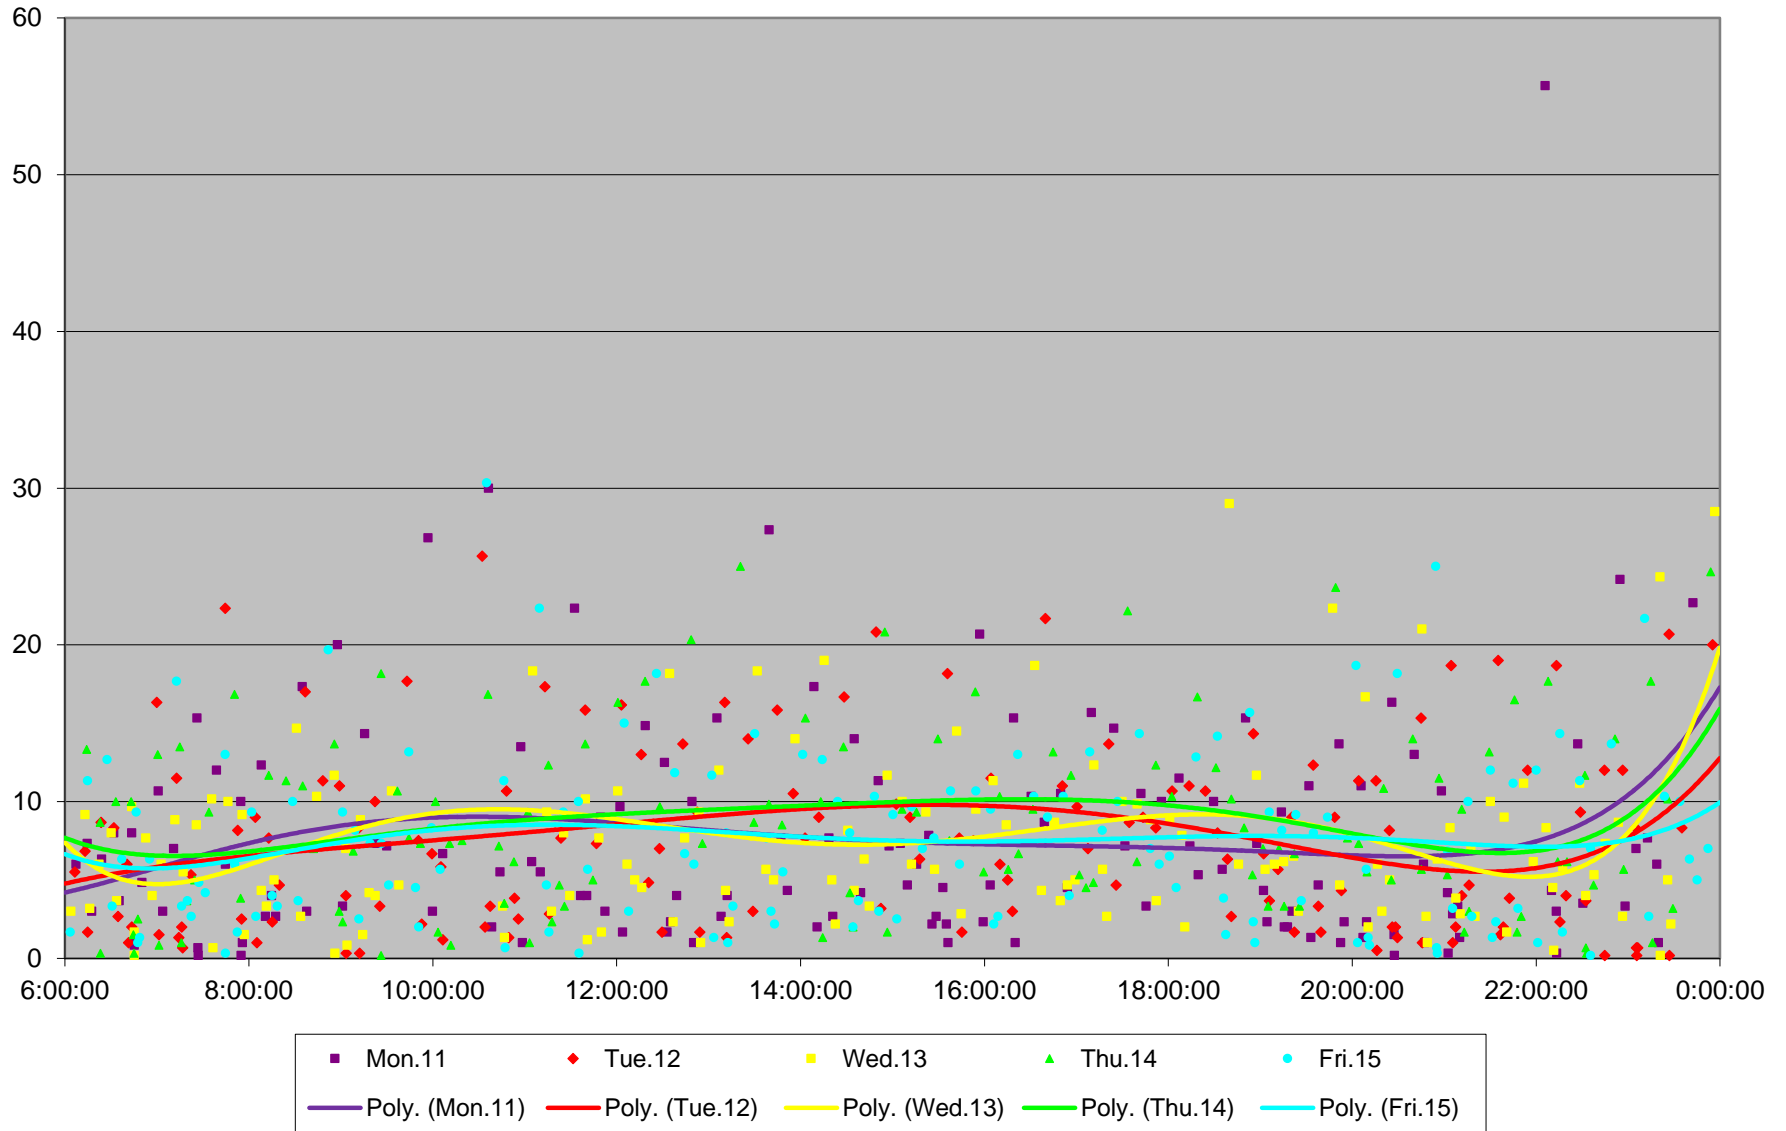

501 Queen Headways at Silver Birch Ave. Eastbound May 2015

501 Queen Headways at Silver Birch Ave. Eastbound May 2015

501 Queen Headways at Silver Birch Ave. Eastbound May 2015

501 Queen Headways at Silver Birch Ave. Eastbound May 2015

501 Queen Headways at Silver Birch Ave. Eastbound May 2015

501 Queen Headways at Silver Birch Ave. Eastbound May 2015

501 Queen Headways at Silver Birch Ave. Eastbound May 2015

501 Queen Headways at Silver Birch Ave. Eastbound May 2015 Weekday Statistics

501 Queen Headways at Silver Birch Ave. Eastbound May 2015 Saturday Statistics

501 Queen Headways at Silver Birch Ave. Eastbound May 2015 Sunday Statistics