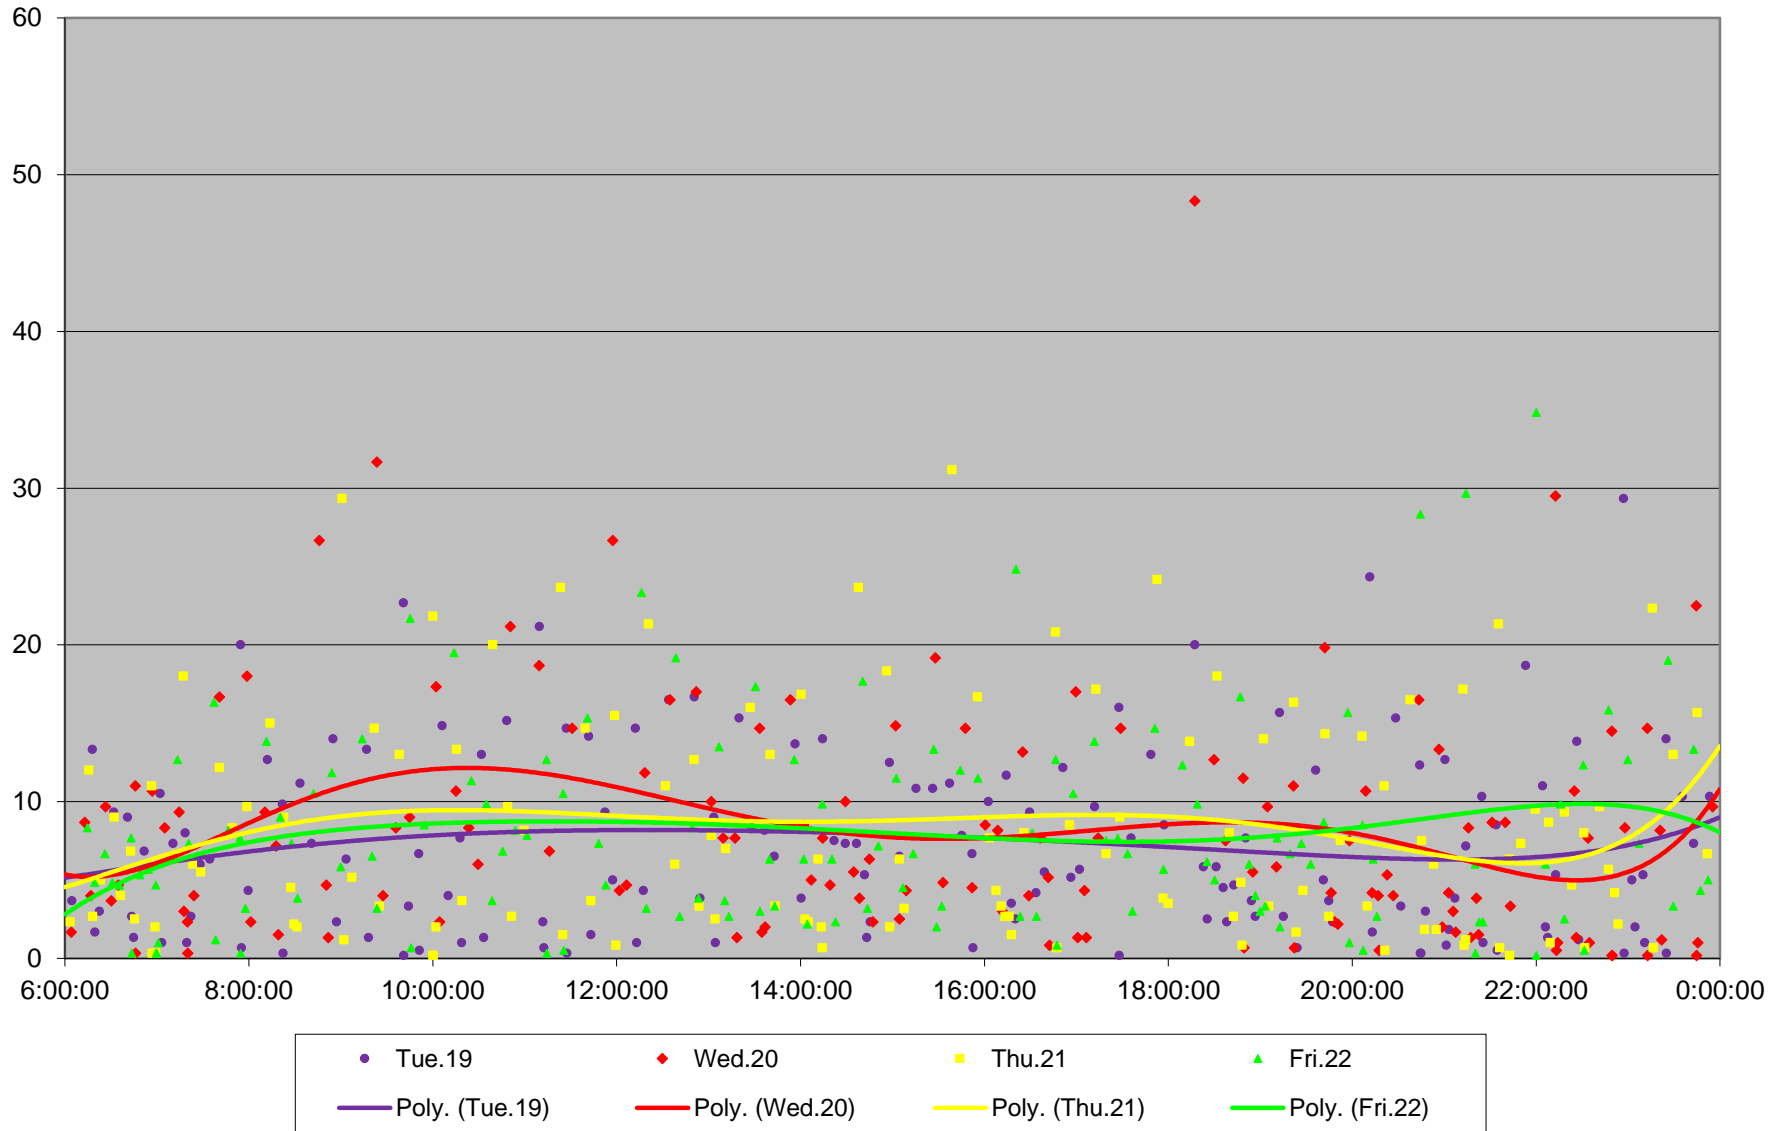

501 Queen Headways at Silver Birch Ave. Eastbound May 2015

501 Queen Headways at Silver Birch Ave. Eastbound May 2015

501 Queen Headways at Silver Birch Ave. Eastbound May 2015

501 Queen Headways at Silver Birch Ave. Eastbound May 2015

501 Queen Headways at Silver Birch Ave. Eastbound May 2015

501 Queen Headways at Silver Birch Ave. Eastbound May 2015

501 Queen Headways at Silver Birch Ave. Eastbound May 2015

501 Queen Headways at Silver Birch Ave. Eastbound May 2015 Weekday Statistics

501 Queen Headways at Silver Birch Ave. Eastbound May 2015 Saturday Statistics

501 Queen Headways at Silver Birch Ave. Eastbound May 2015 Sunday Statistics