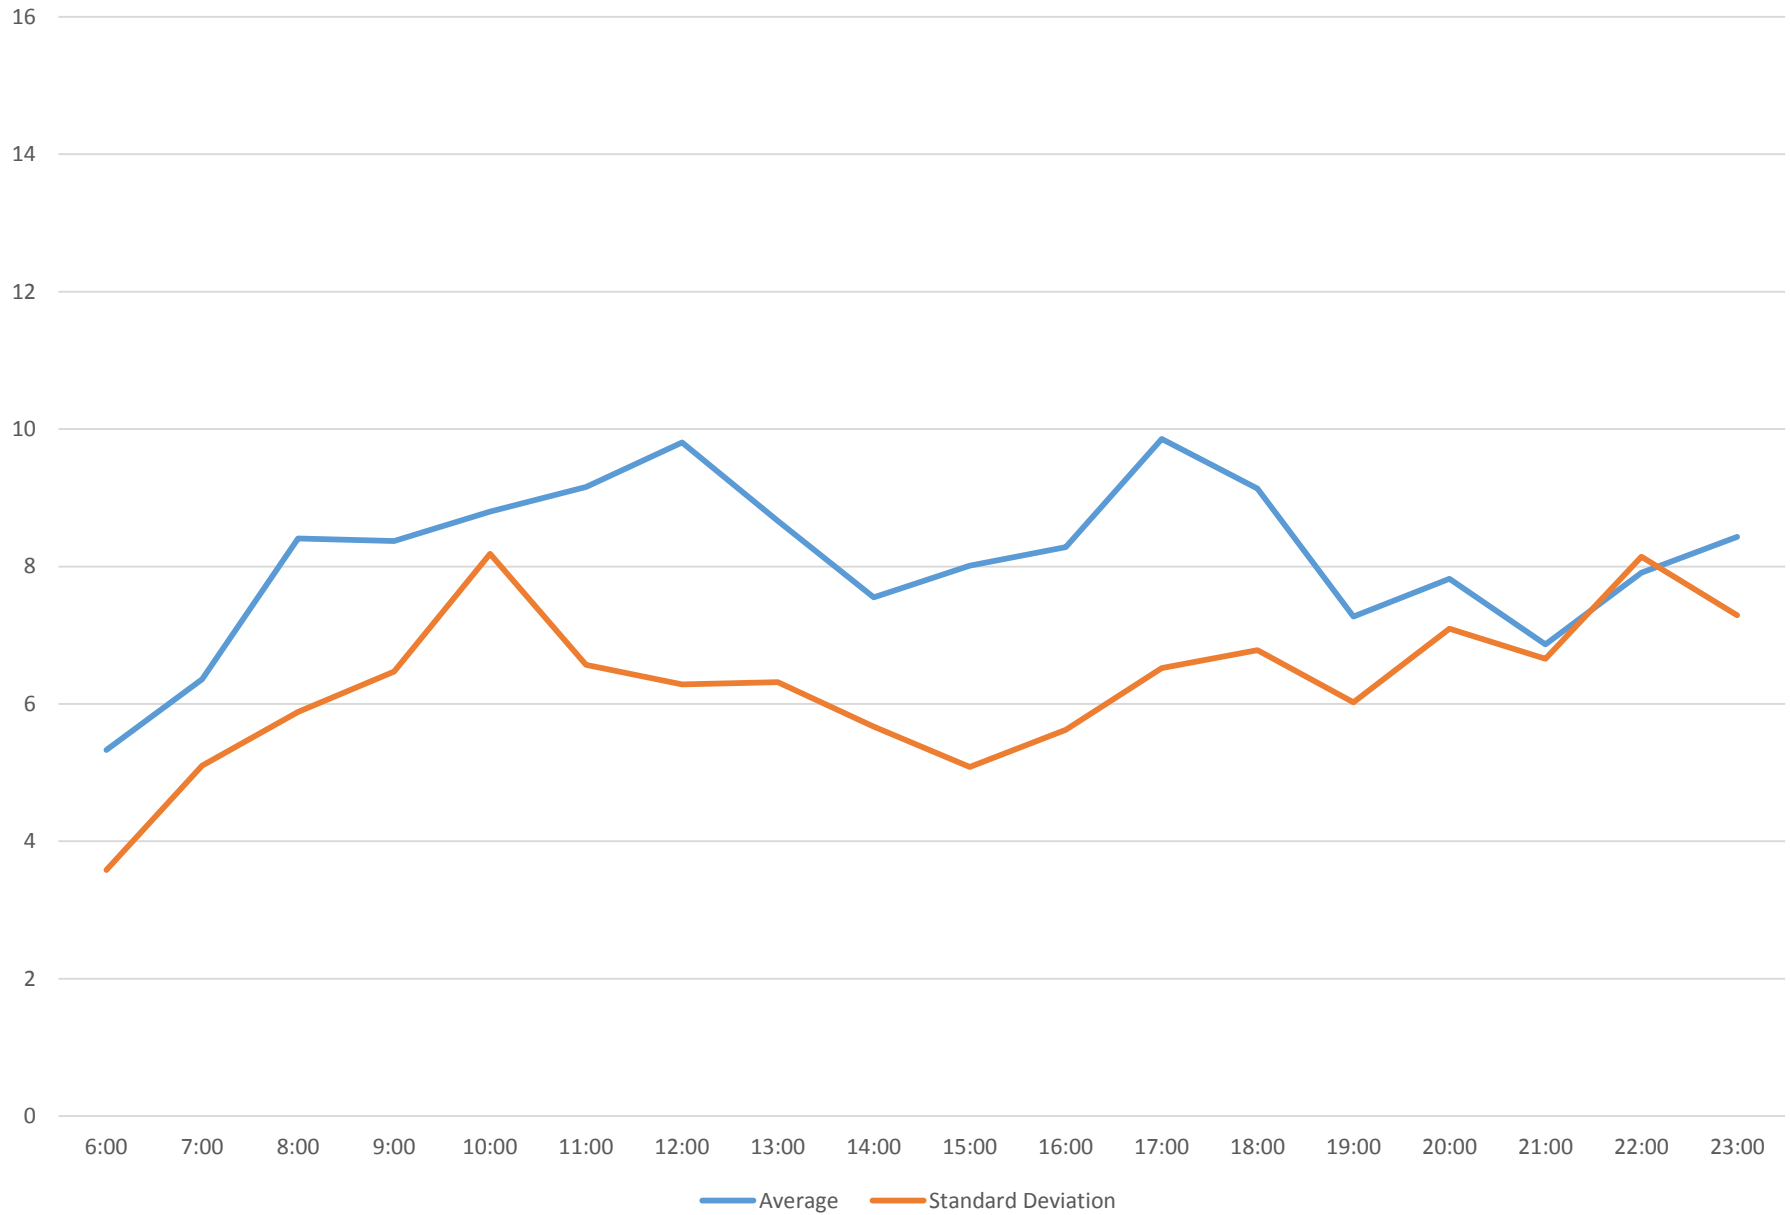

501 Queen Headways at Silver Birch Ave. Eastbound May 2015

501 Queen Headways at Silver Birch Ave. Eastbound May 2015

501 Queen Headways at Silver Birch Ave. Eastbound May 2015

501 Queen Headways at Silver Birch Ave. Eastbound May 2015

501 Queen Headways at Silver Birch Ave. Eastbound May 2015

501 Queen Headways at Silver Birch Ave. Eastbound May 2015

501 Queen Headways at Silver Birch Ave. Eastbound May 2015

501 Queen Headways at Silver Birch Ave. Eastbound May 2015 Weekday Statistics

501 Queen Headways at Silver Birch Ave. Eastbound May 2015 Saturday Statistics

501 Queen Headways at Silver Birch Ave. Eastbound May 2015 Sunday Statistics