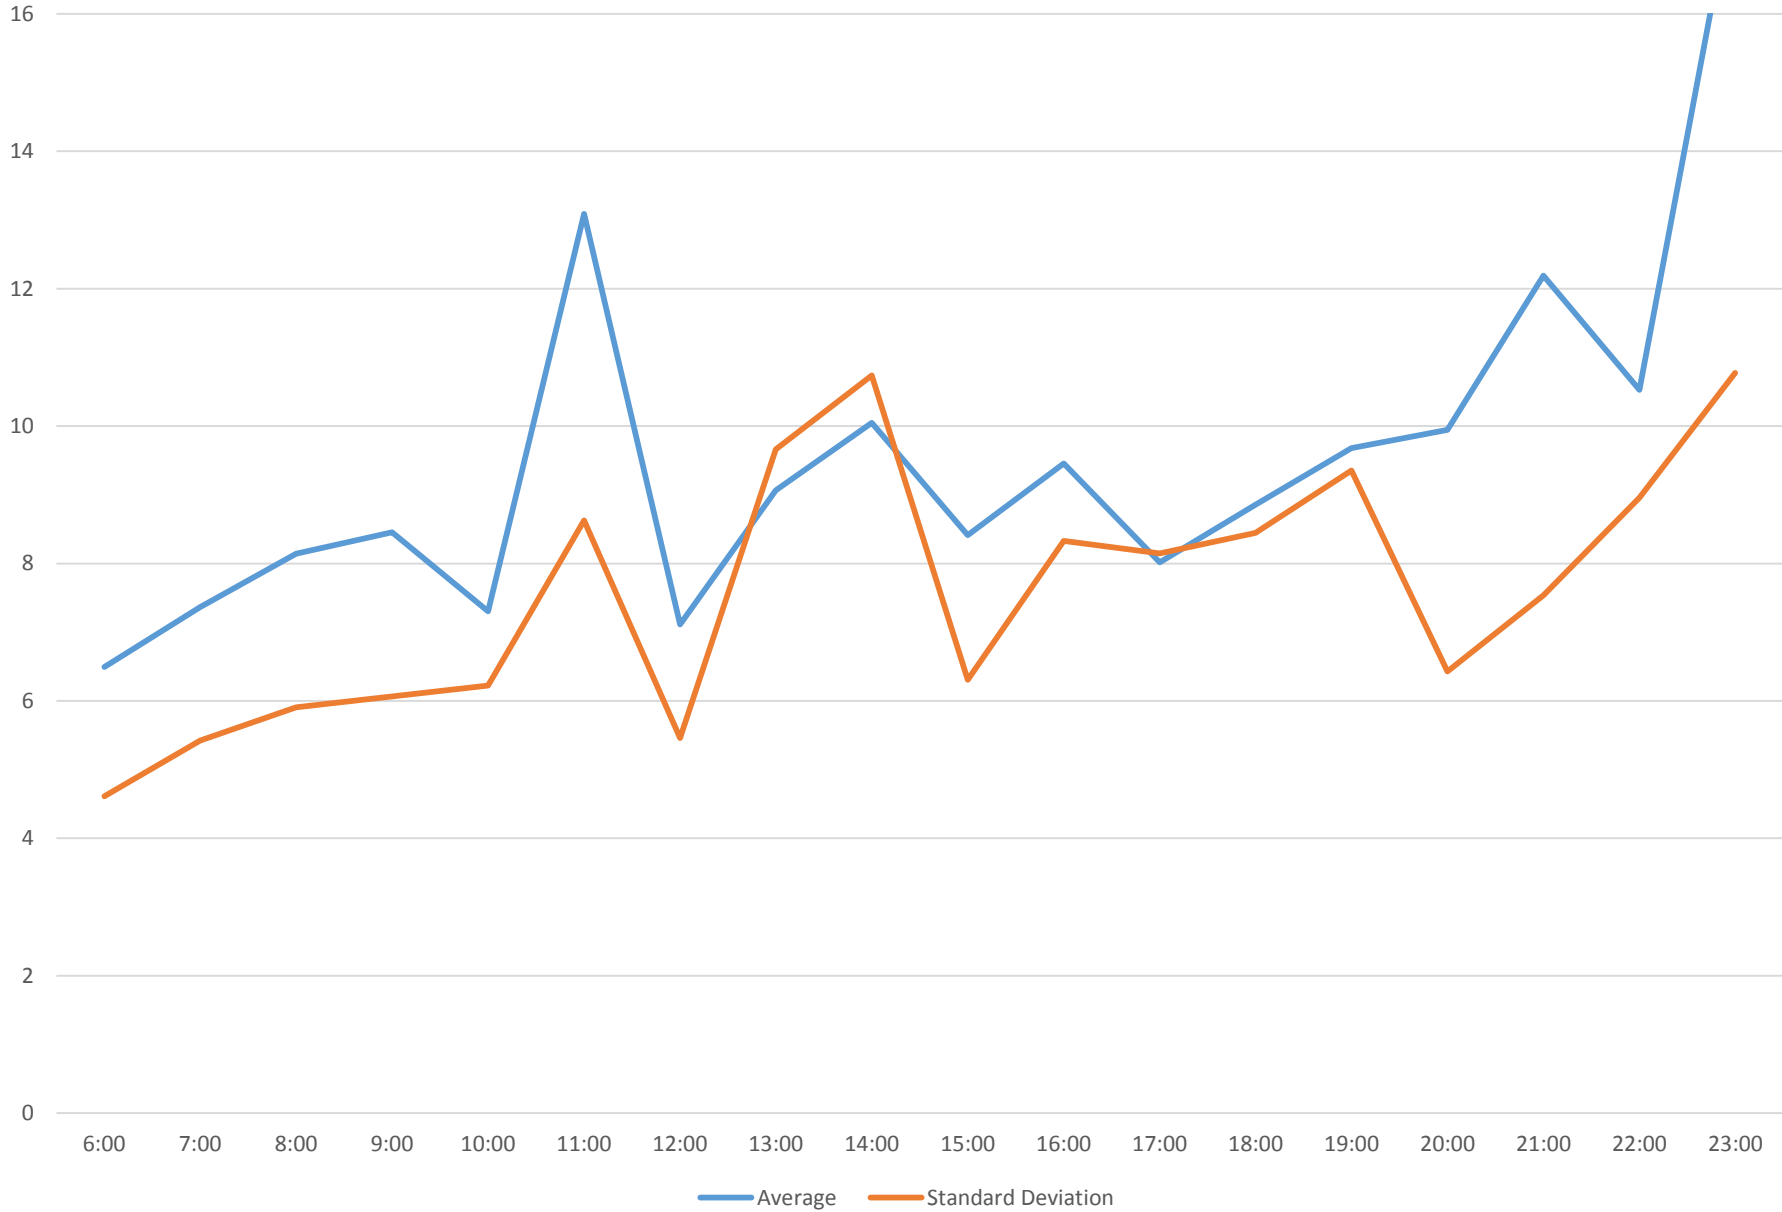

501 Queen Headways at Silver Birch Ave. Eastbound May 2015

501 Queen Headways at Silver Birch Ave. Eastbound May 2015

501 Queen Headways at Silver Birch Ave. Eastbound May 2015

501 Queen Headways at Silver Birch Ave. Eastbound May 2015

501 Queen Headways at Silver Birch Ave. Eastbound May 2015

501 Queen Headways at Silver Birch Ave. Eastbound May 2015

501 Queen Headways at Silver Birch Ave. Eastbound May 2015

501 Queen Headways at Silver Birch Ave. Eastbound May 2015 Weekday Statistics

501 Queen Headways at Silver Birch Ave. Eastbound May 2015 Saturday Statistics

501 Queen Headways at Silver Birch Ave. Eastbound May 2015 Sunday Statistics