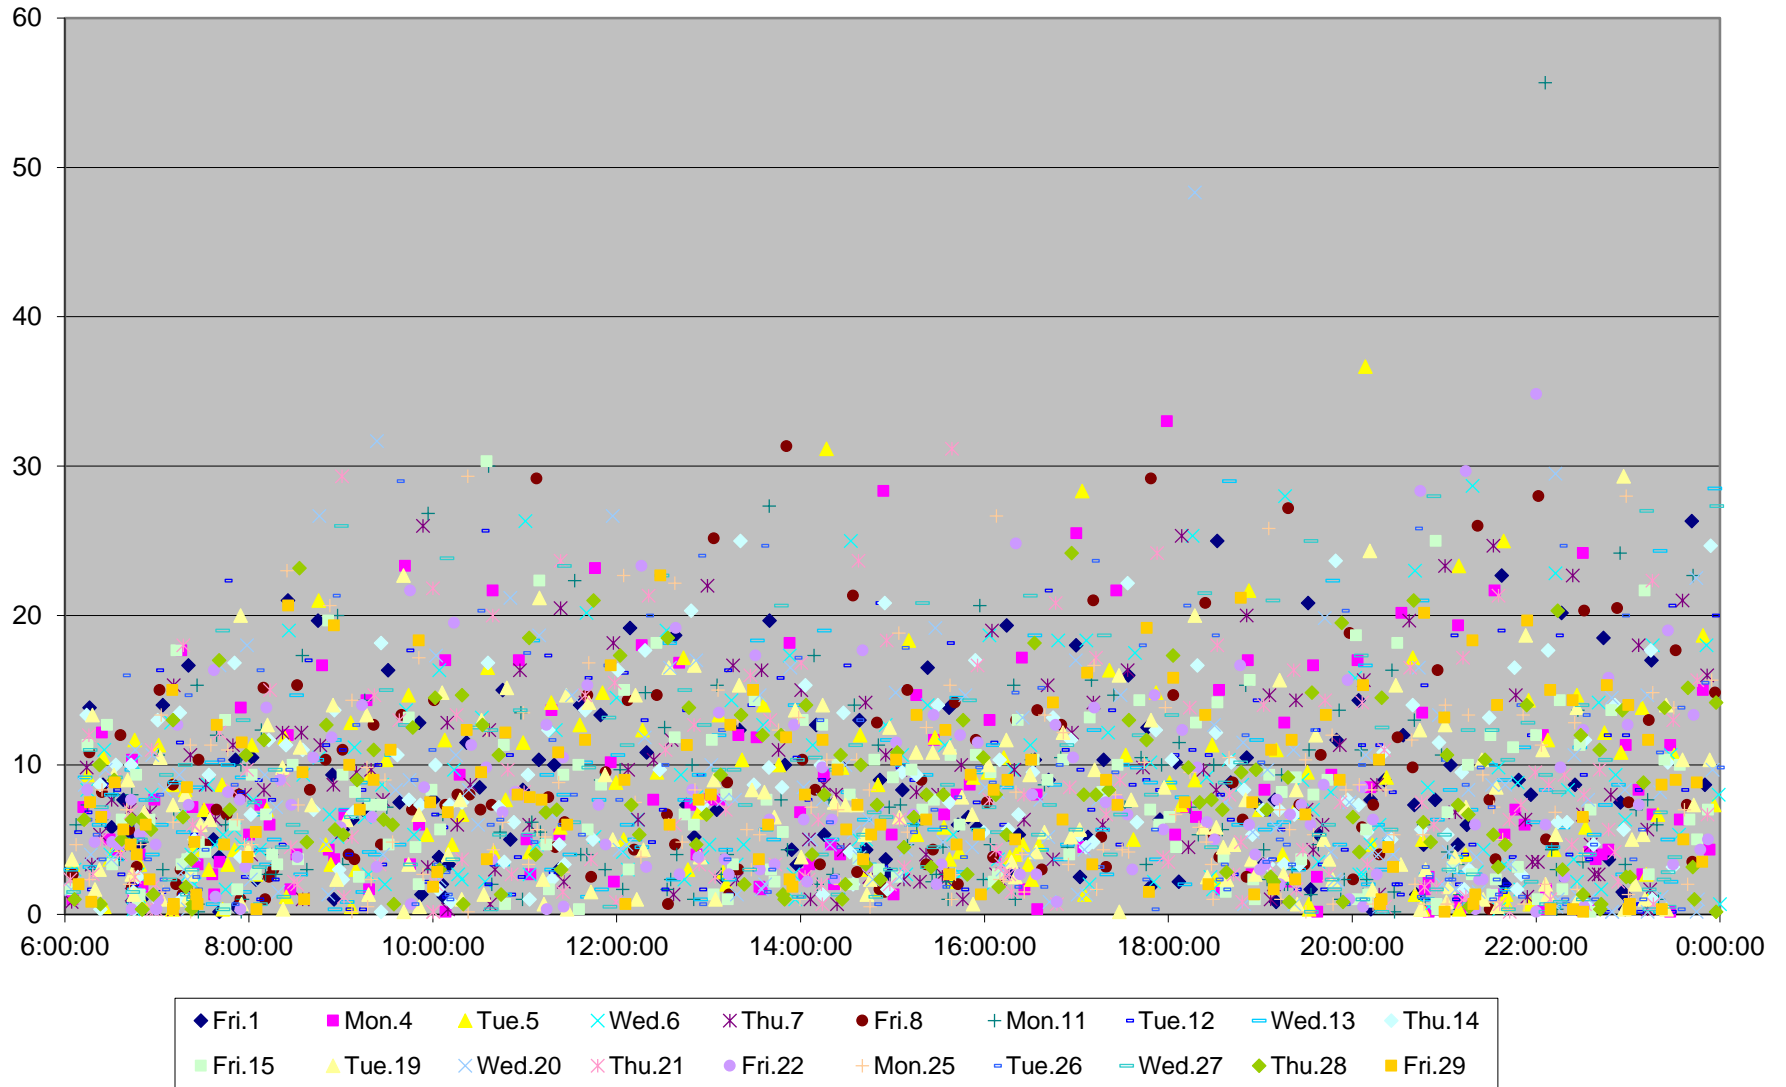

501 Queen Headways at Silver Birch Ave. Eastbound May 2015

501 Queen Headways at Silver Birch Ave. Eastbound May 2015

501 Queen Headways at Silver Birch Ave. Eastbound May 2015

501 Queen Headways at Silver Birch Ave. Eastbound May 2015

501 Queen Headways at Silver Birch Ave. Eastbound May 2015

501 Queen Headways at Silver Birch Ave. Eastbound May 2015

501 Queen Headways at Silver Birch Ave. Eastbound May 2015

501 Queen Headways at Silver Birch Ave. Eastbound May 2015 Weekday Statistics

501 Queen Headways at Silver Birch Ave. Eastbound May 2015 Saturday Statistics

501 Queen Headways at Silver Birch Ave. Eastbound May 2015 Sunday Statistics