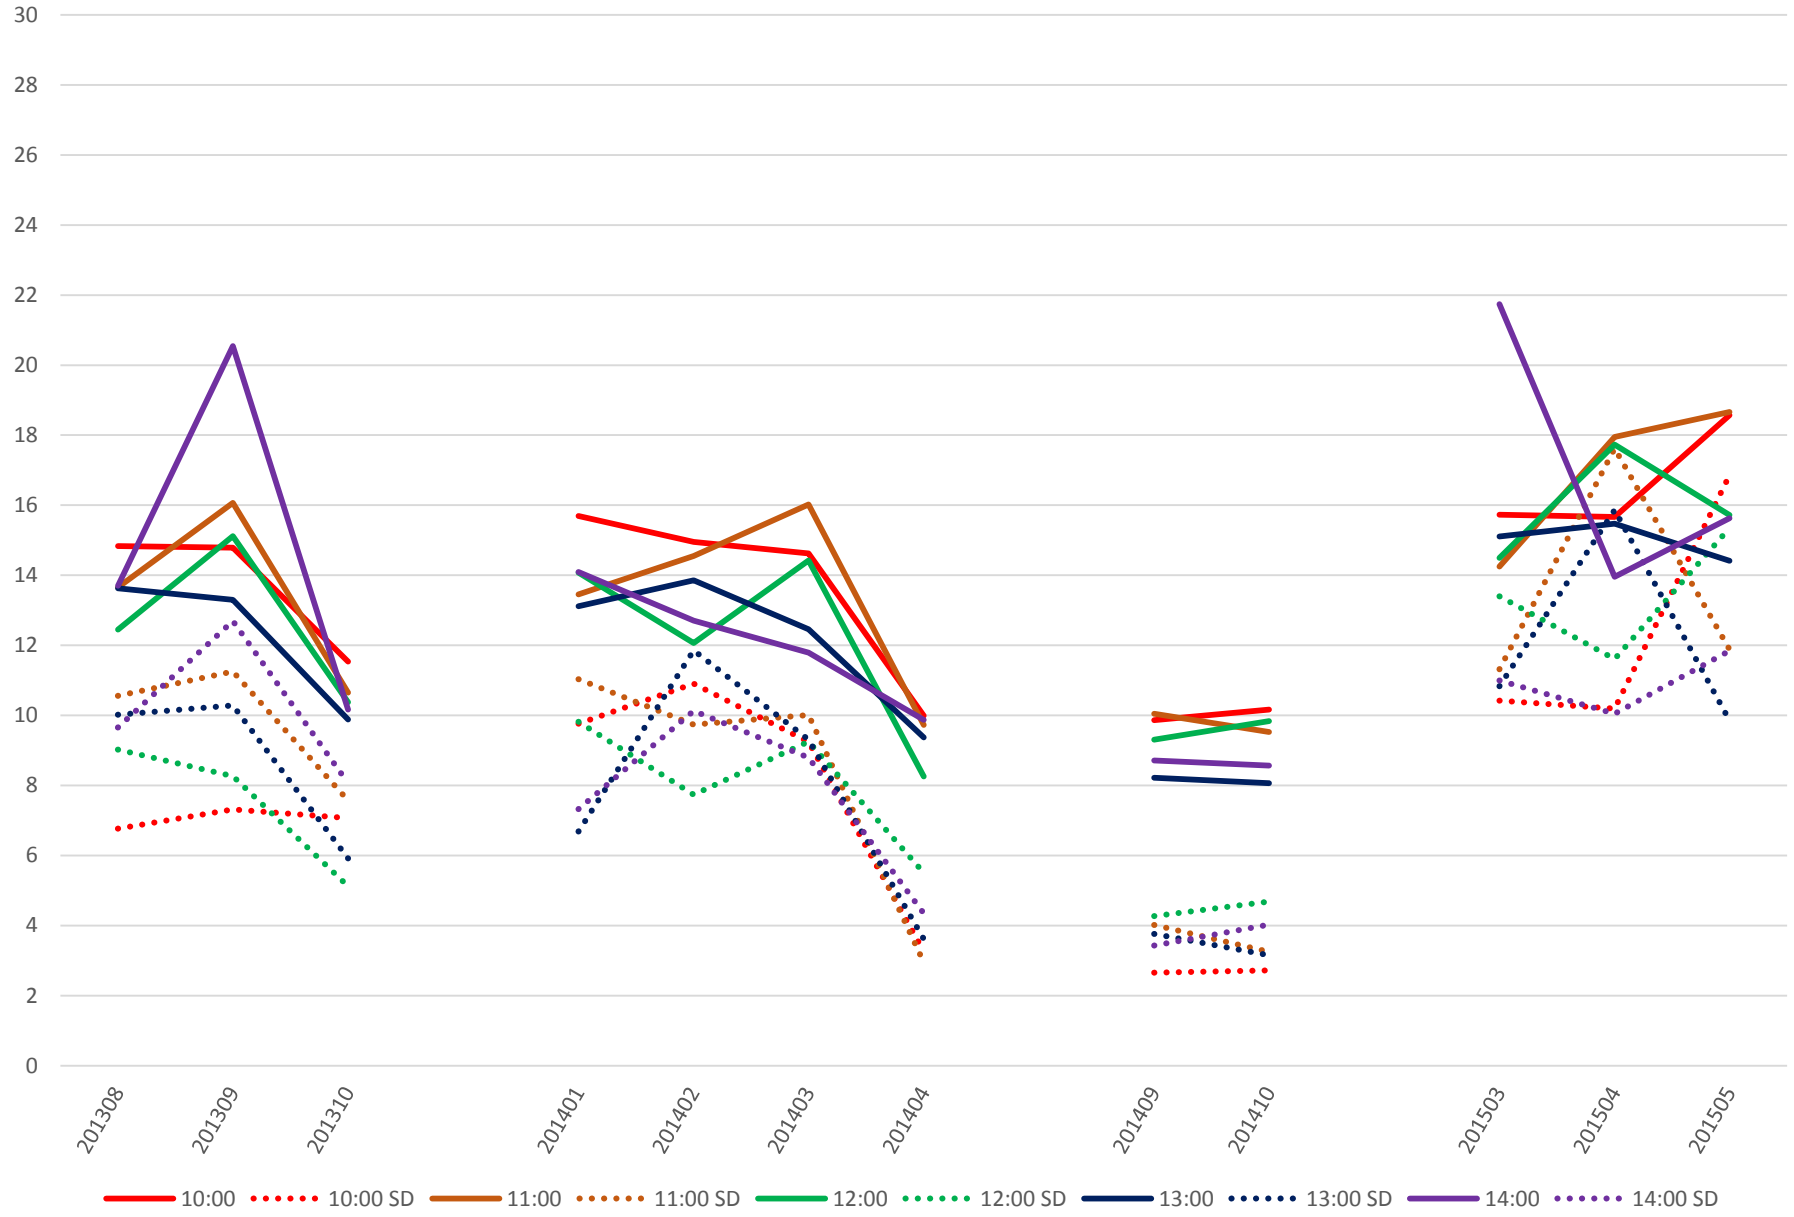

501 Queen Headways at Long Branch Loop Westbound Saturday Morning

501 Queen Headways at Long Branch Loop Westbound Saturday Midday

501 Queen Headways at Long Branch Loop Westbound Saturday Afternoon

501 Queen Headways at Long Branch Loop Westbound Saturday Evening

501 Queen Headways at Long Branch Loop Westbound Sunday Morning

501 Queen Headways at Long Branch Loop Westbound Sunday Midday

501 Queen Headways at Long Branch Loop Westbound Sunday Afternoon

501 Queen Headways at Long Branch Loop Westbound Sunday Evening