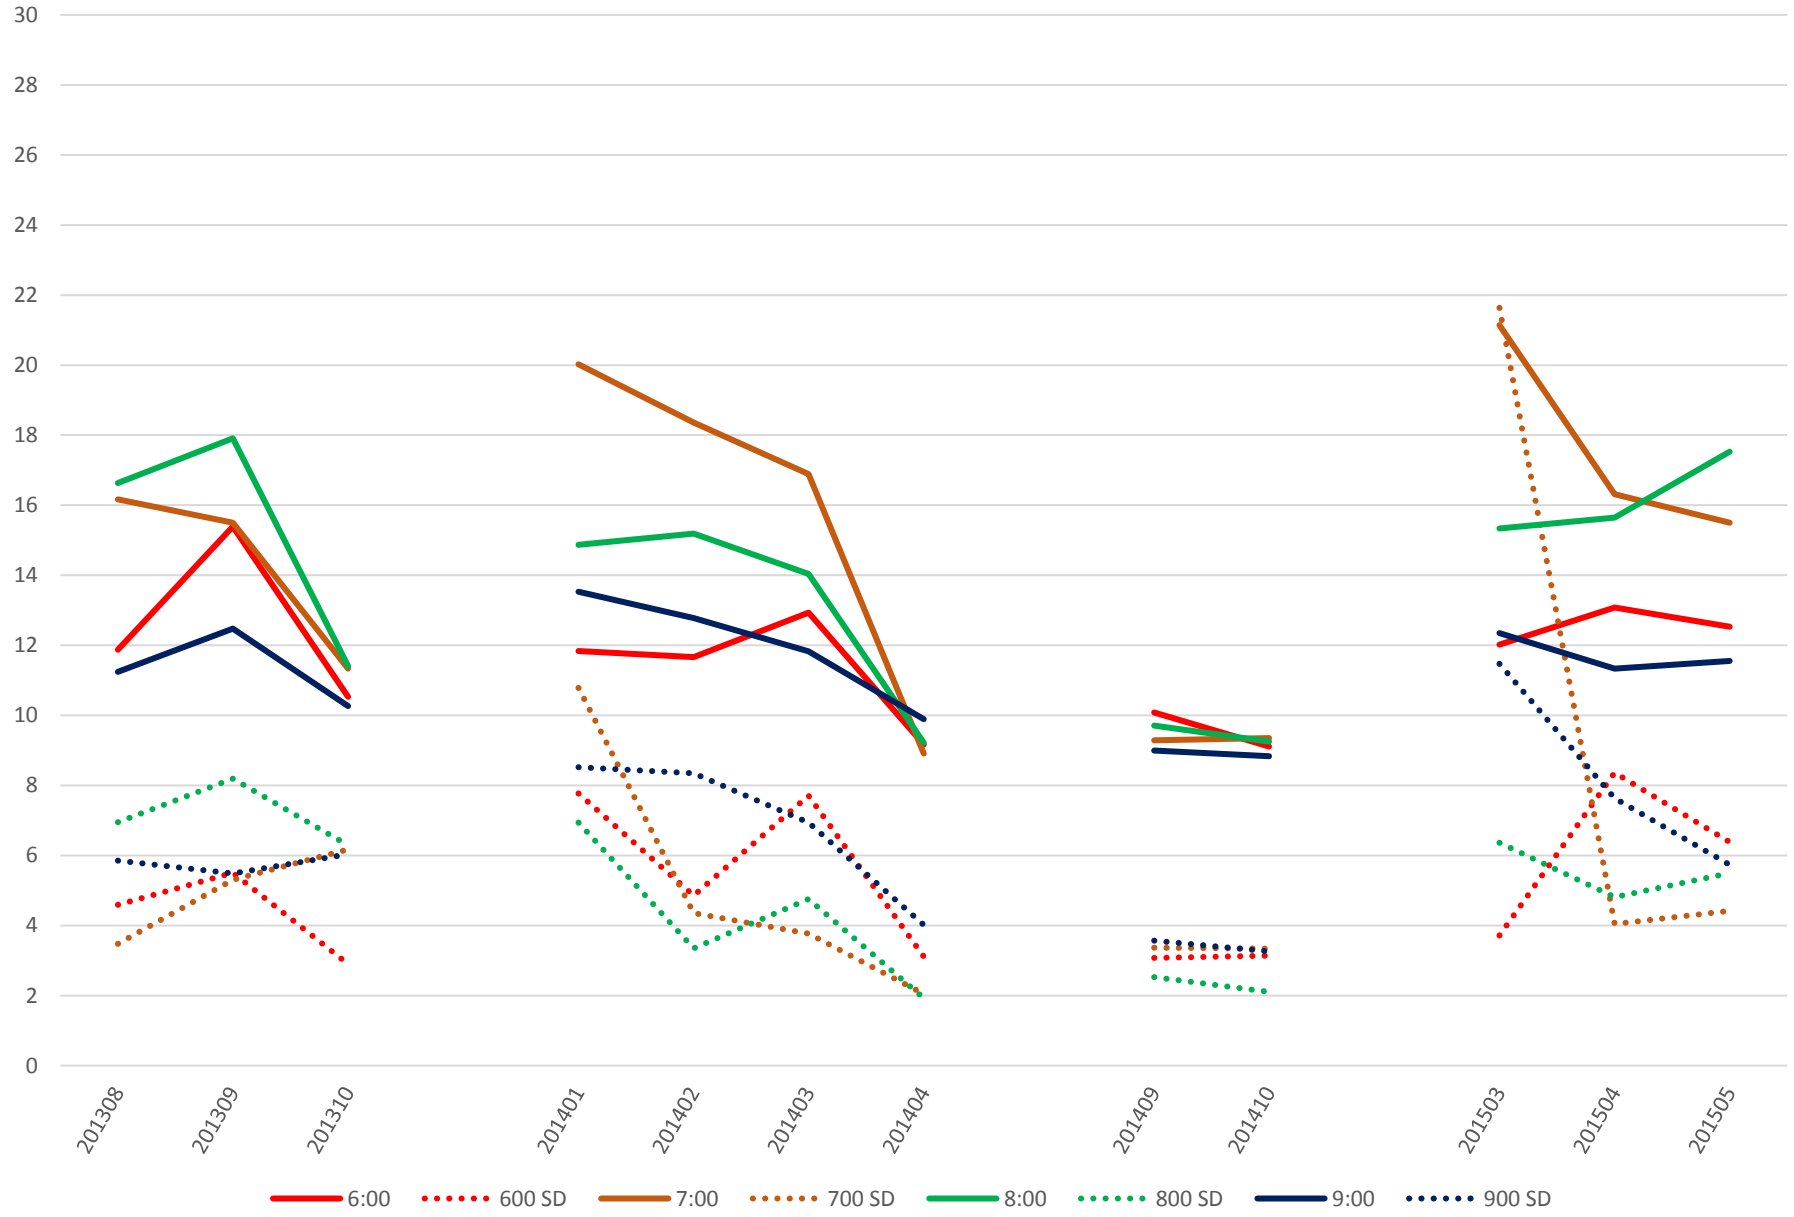

501 Queen Headways at Long Branch Loop Westbound Saturday Morning

501 Queen Headways at Long Branch Loop Westbound Saturday Midday

501 Queen Headways at Long Branch Loop Westbound Saturday Afternoon

501 Queen Headways at Long Branch Loop Westbound Saturday Evening

501 Queen Headways at Long Branch Loop Westbound Sunday Morning

501 Queen Headways at Long Branch Loop Westbound Sunday Midday

501 Queen Headways at Long Branch Loop Westbound Sunday Afternoon

501 Queen Headways at Long Branch Loop Westbound Sunday Evening