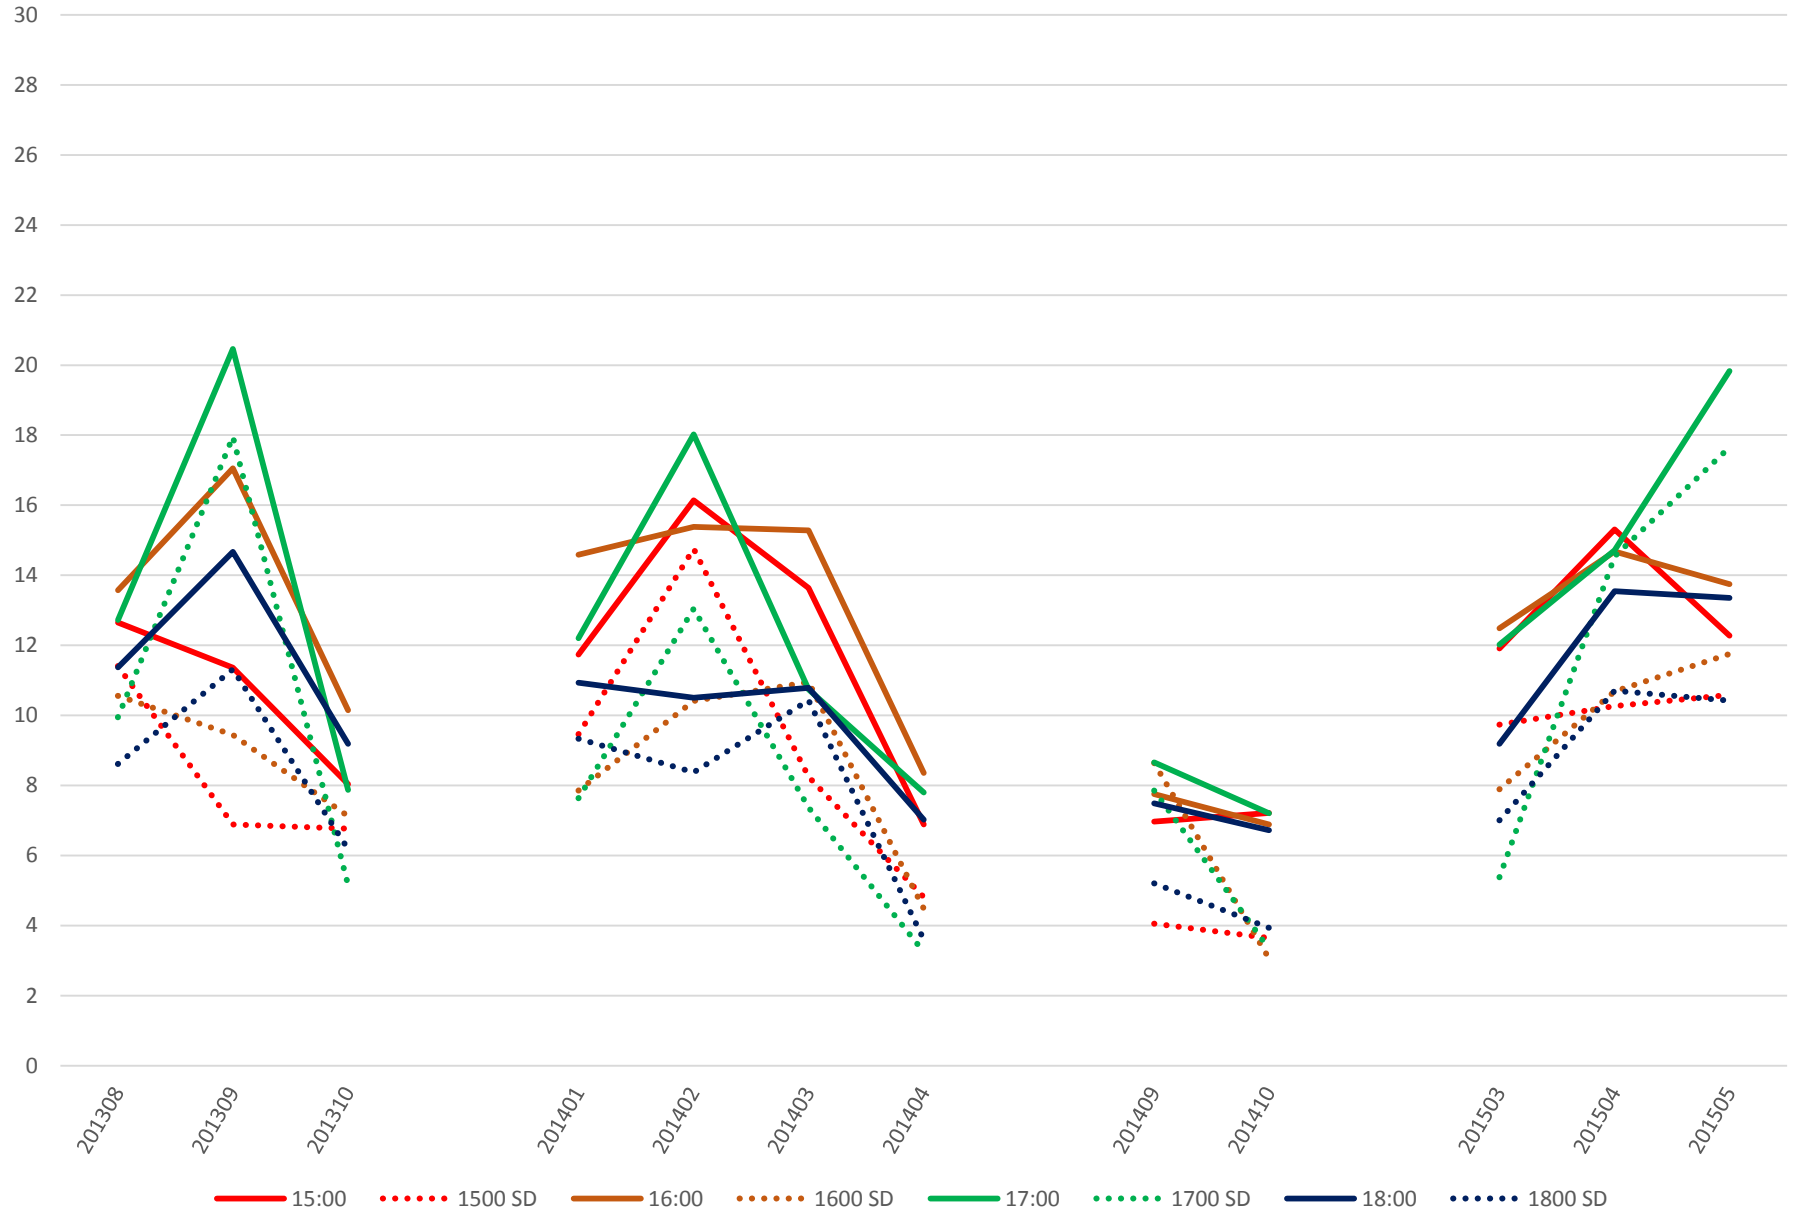

501 Queen Headways at Long Branch Loop Westbound Saturday Morning

501 Queen Headways at Long Branch Loop Westbound Saturday Midday

501 Queen Headways at Long Branch Loop Westbound Saturday Afternoon

501 Queen Headways at Long Branch Loop Westbound Saturday Evening

501 Queen Headways at Long Branch Loop Westbound Sunday Morning

501 Queen Headways at Long Branch Loop Westbound Sunday Midday

501 Queen Headways at Long Branch Loop Westbound Sunday Afternoon

501 Queen Headways at Long Branch Loop Westbound Sunday Evening