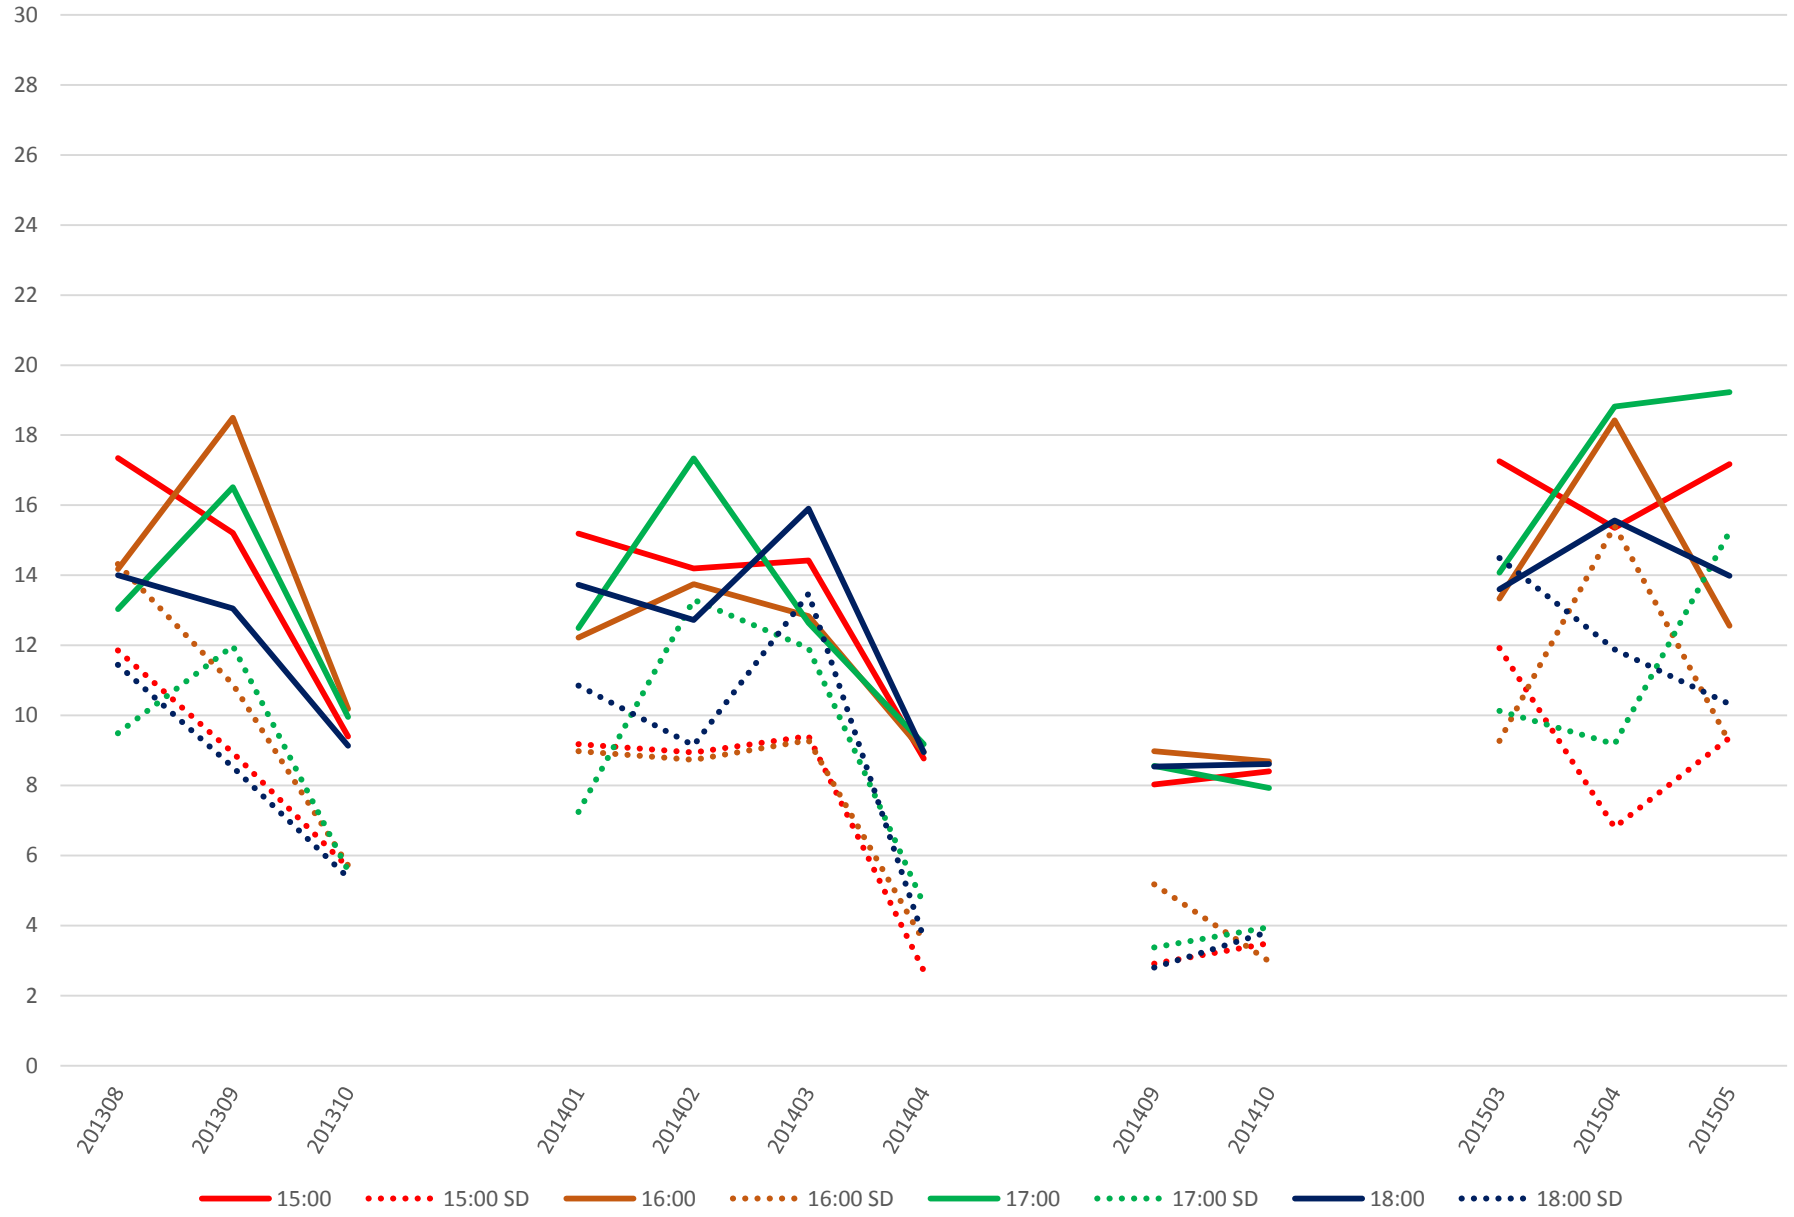

501 Queen Headways at Long Branch Loop Westbound Saturday Morning

501 Queen Headways at Long Branch Loop Westbound Saturday Midday

501 Queen Headways at Long Branch Loop Westbound Saturday Afternoon

501 Queen Headways at Long Branch Loop Westbound Saturday Evening

501 Queen Headways at Long Branch Loop Westbound Sunday Morning

501 Queen Headways at Long Branch Loop Westbound Sunday Midday

501 Queen Headways at Long Branch Loop Westbound Sunday Afternoon

501 Queen Headways at Long Branch Loop Westbound Sunday Evening