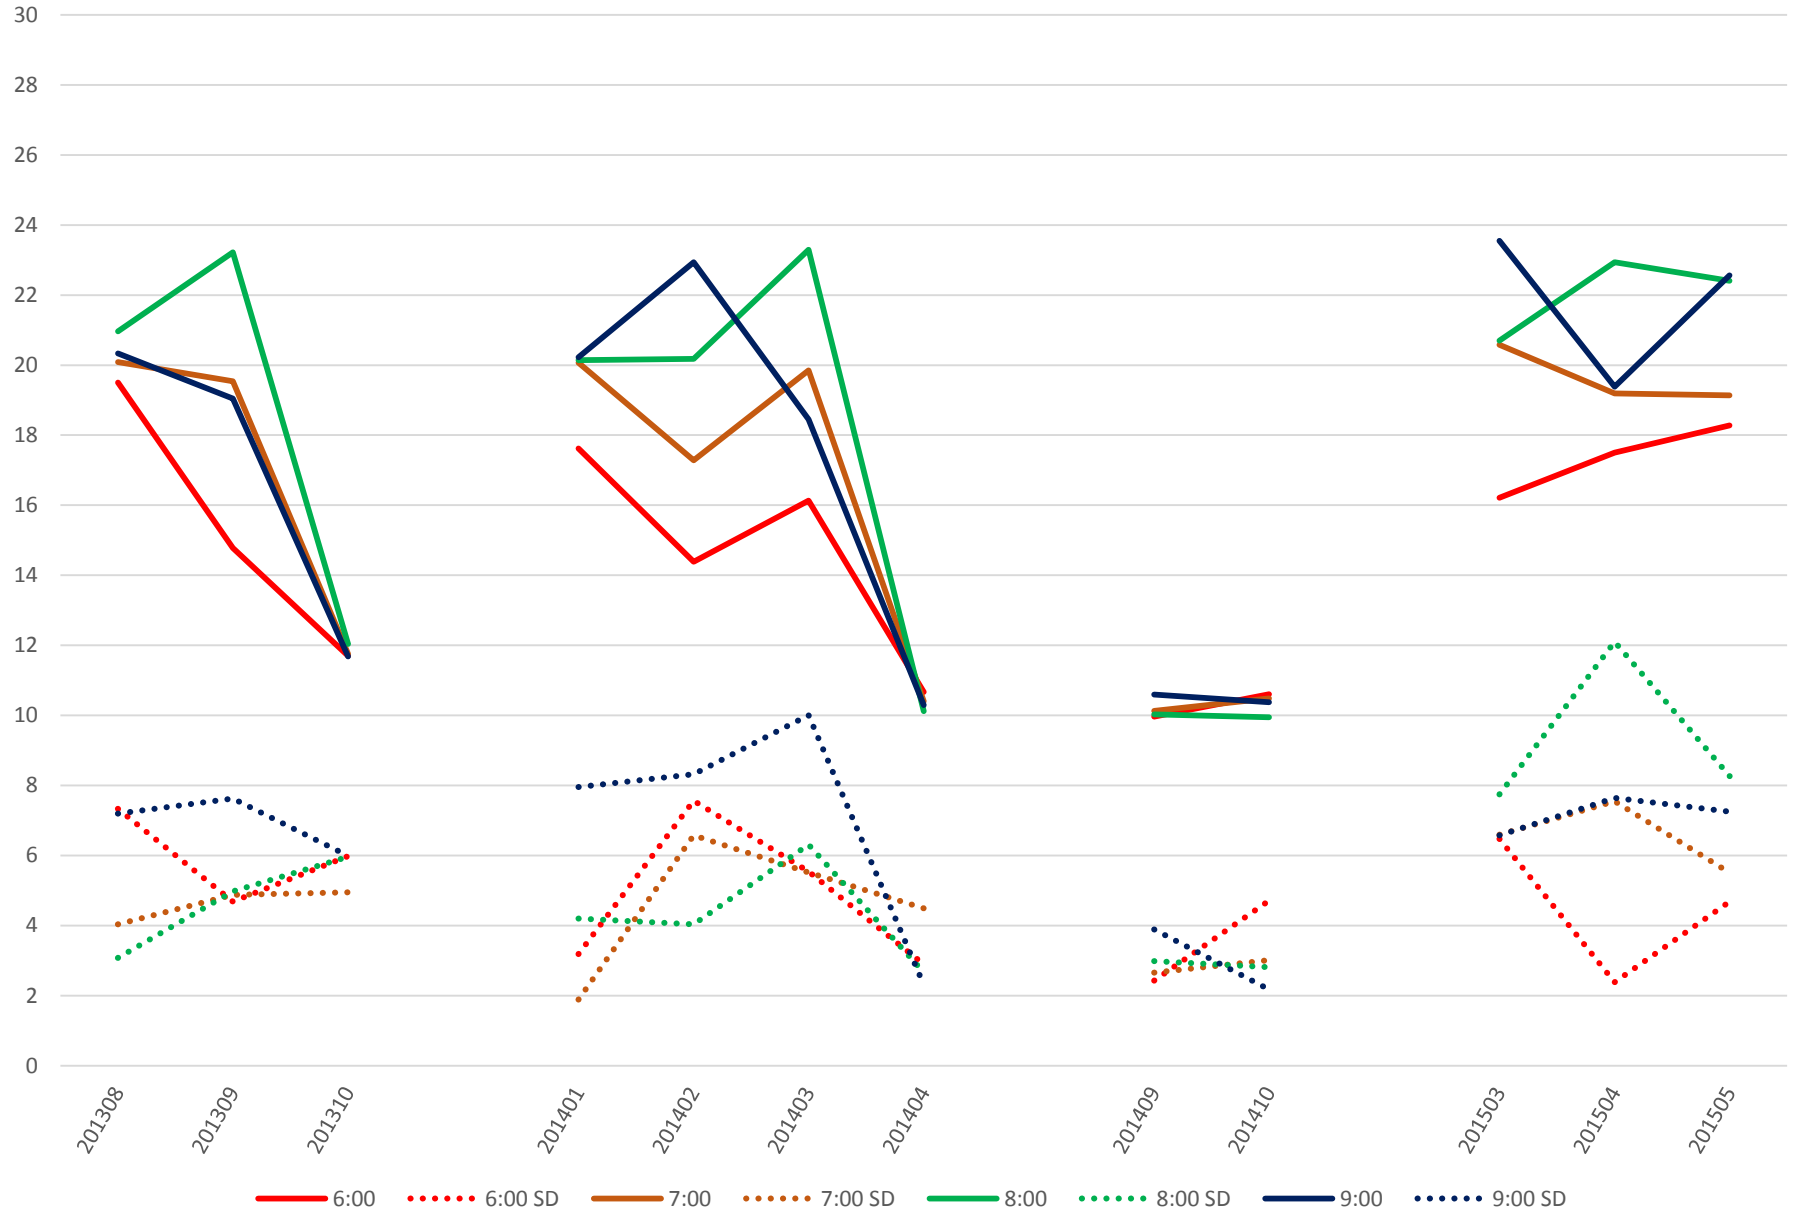

501 Queen Headways at Long Branch Loop Westbound Saturday Morning

501 Queen Headways at Long Branch Loop Westbound Saturday Midday

501 Queen Headways at Long Branch Loop Westbound Saturday Afternoon

501 Queen Headways at Long Branch Loop Westbound Saturday Evening

501 Queen Headways at Long Branch Loop Westbound Sunday Morning

501 Queen Headways at Long Branch Loop Westbound Sunday Midday

501 Queen Headways at Long Branch Loop Westbound Sunday Afternoon

501 Queen Headways at Long Branch Loop Westbound Sunday Evening