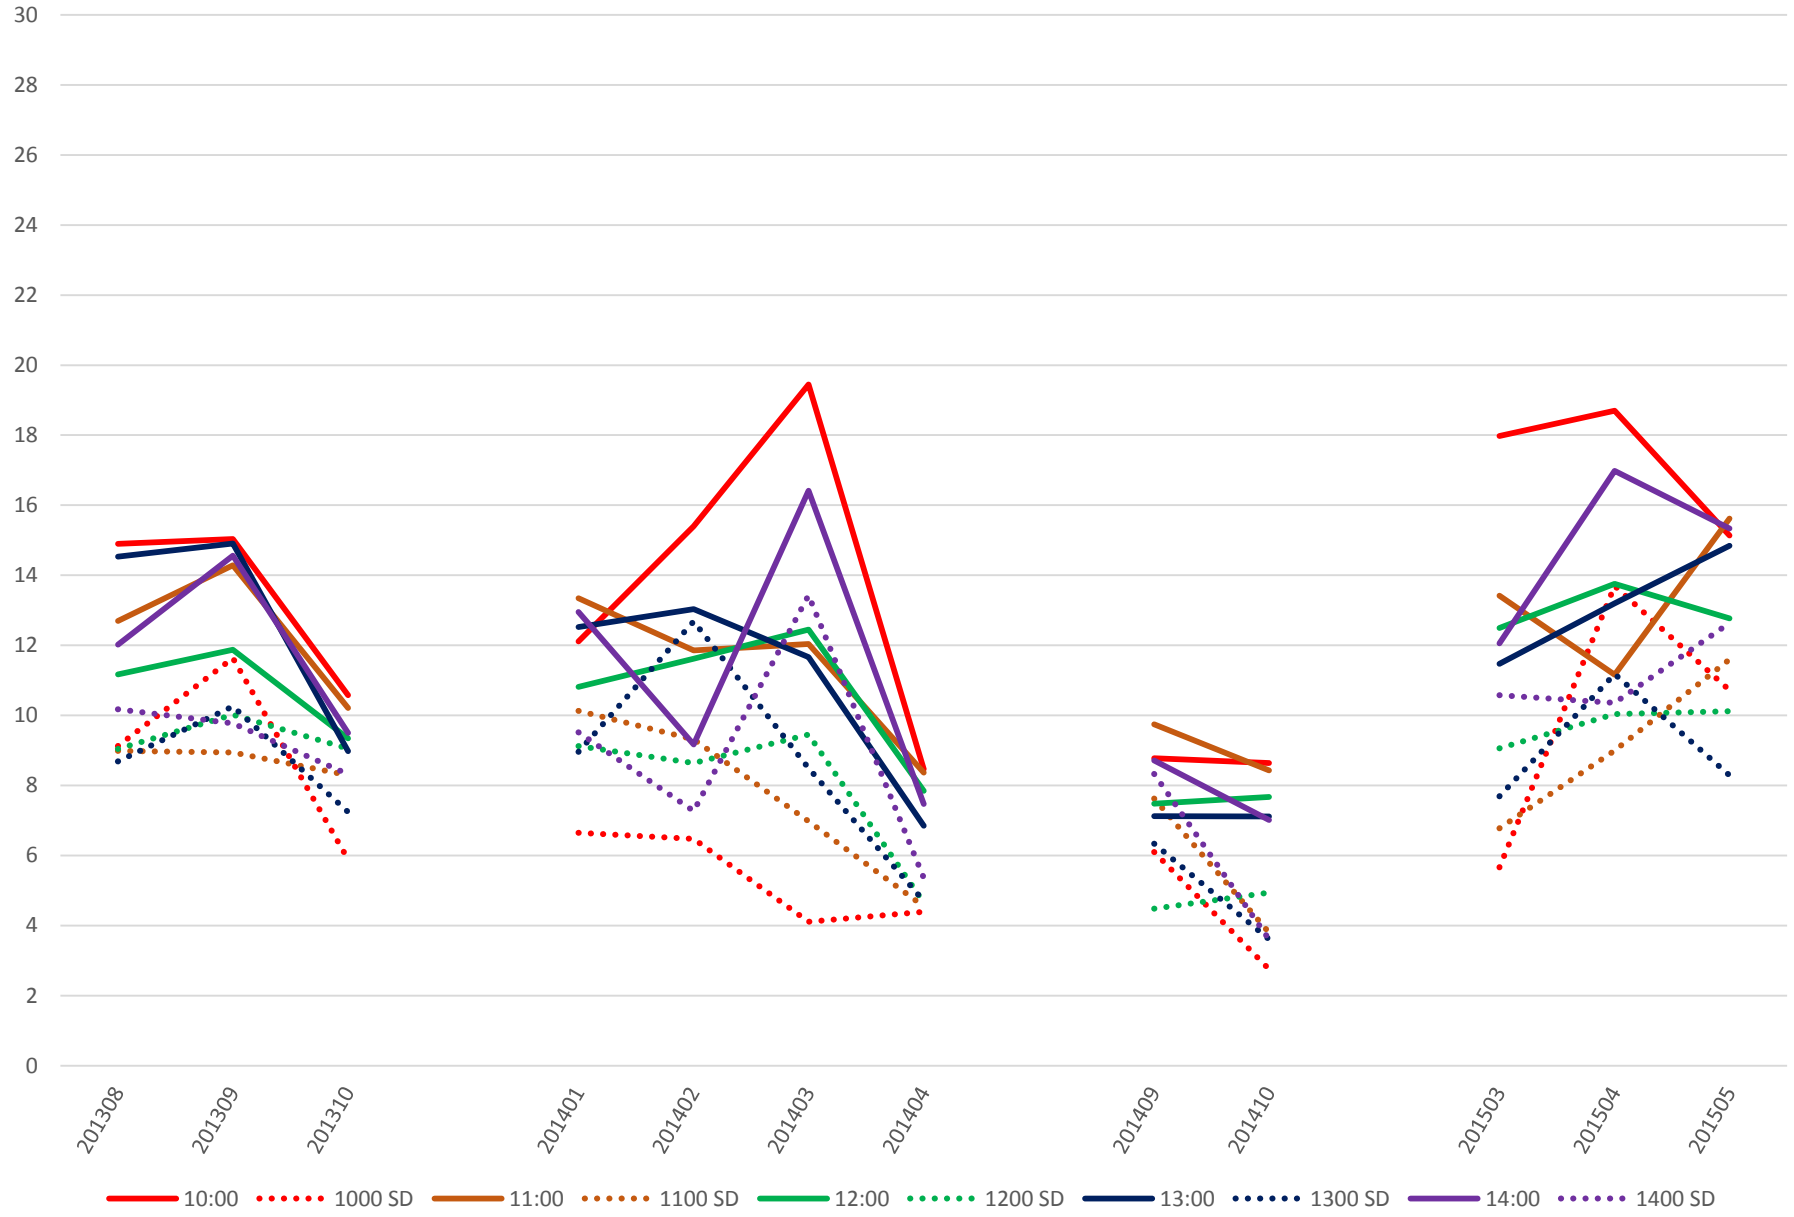

501 Queen Headways at Long Branch Loop Westbound Saturday Morning

501 Queen Headways at Long Branch Loop Westbound Saturday Midday

501 Queen Headways at Long Branch Loop Westbound Saturday Afternoon

501 Queen Headways at Long Branch Loop Westbound Saturday Evening

501 Queen Headways at Long Branch Loop Westbound Sunday Morning

501 Queen Headways at Long Branch Loop Westbound Sunday Midday

501 Queen Headways at Long Branch Loop Westbound Sunday Afternoon

501 Queen Headways at Long Branch Loop Westbound Sunday Evening