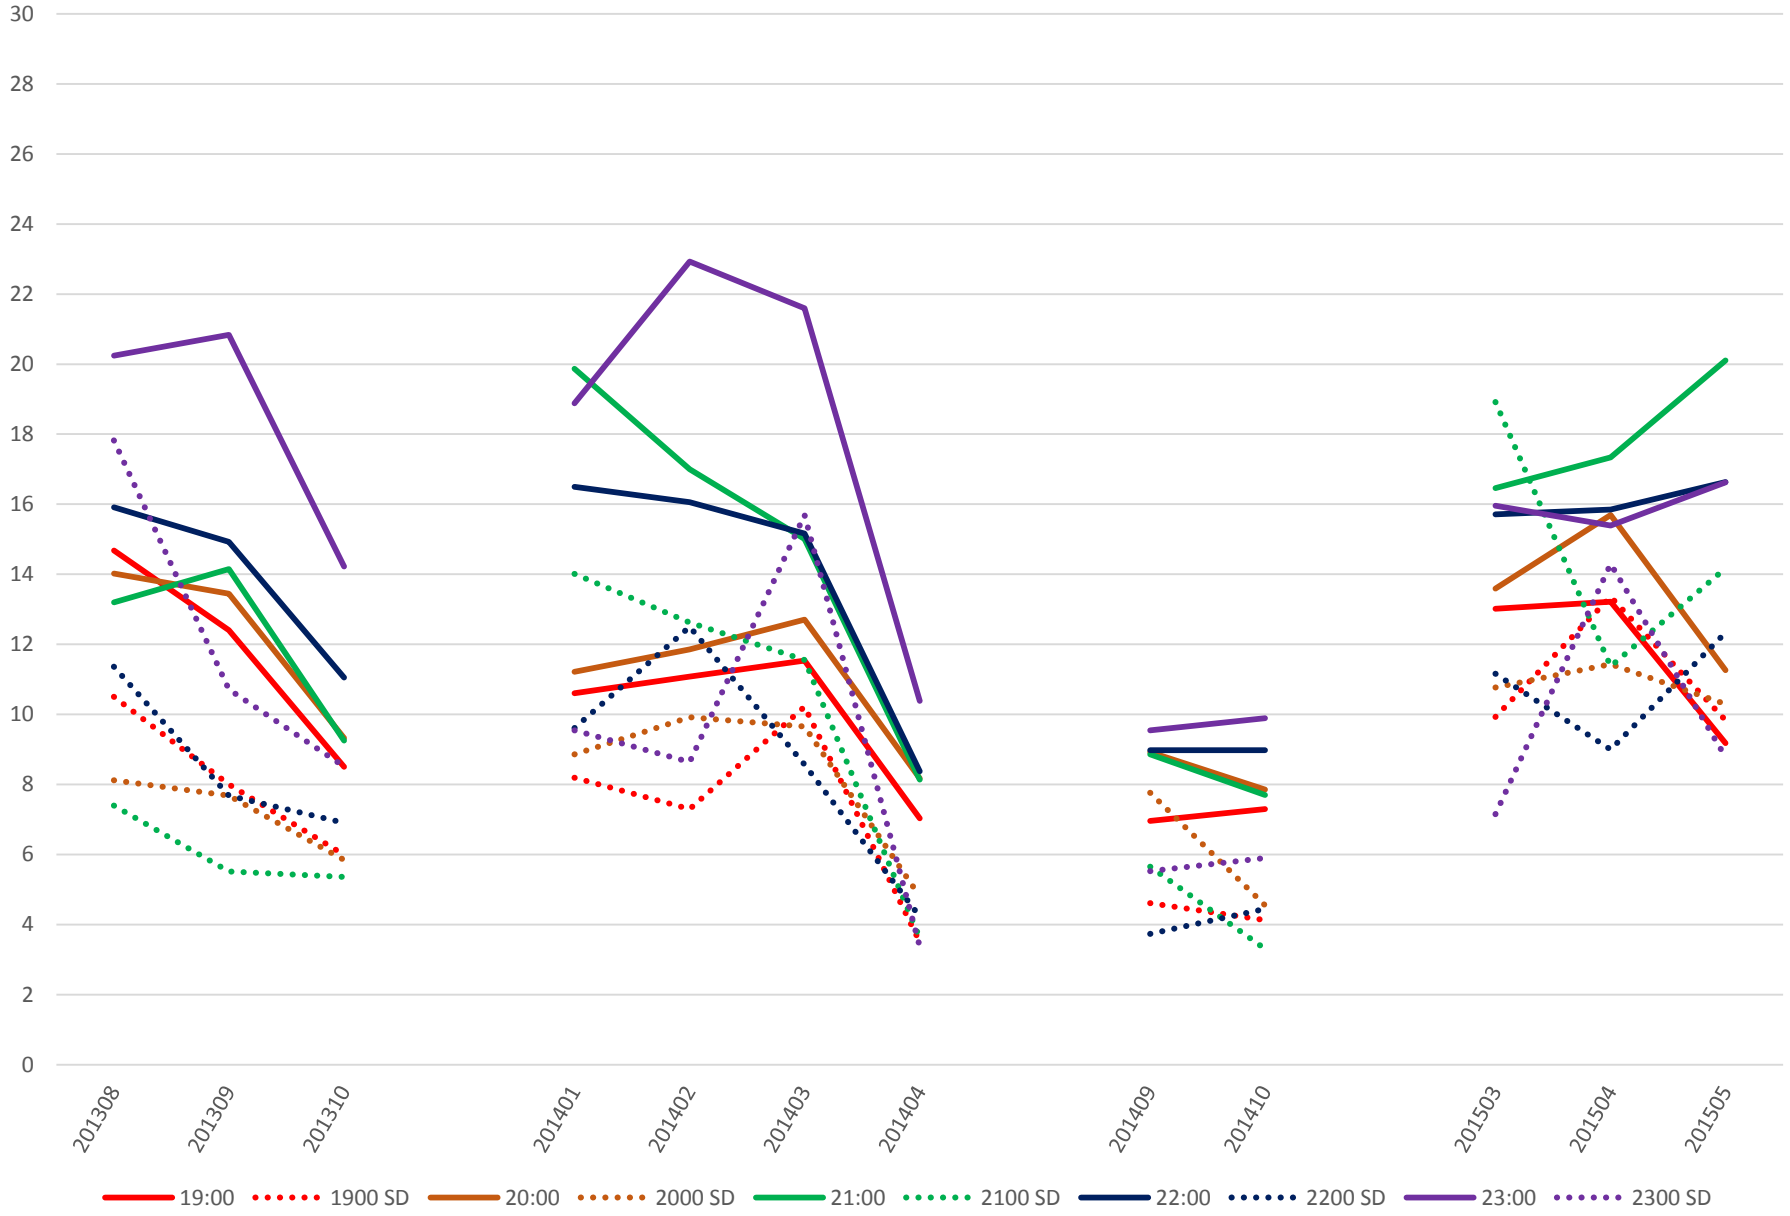

501 Queen Headways at Long Branch Loop Westbound Saturday Morning

501 Queen Headways at Long Branch Loop Westbound Saturday Midday

501 Queen Headways at Long Branch Loop Westbound Saturday Afternoon

501 Queen Headways at Long Branch Loop Westbound Saturday Evening

501 Queen Headways at Long Branch Loop Westbound Sunday Morning

501 Queen Headways at Long Branch Loop Westbound Sunday Midday

501 Queen Headways at Long Branch Loop Westbound Sunday Afternoon

501 Queen Headways at Long Branch Loop Westbound Sunday Evening