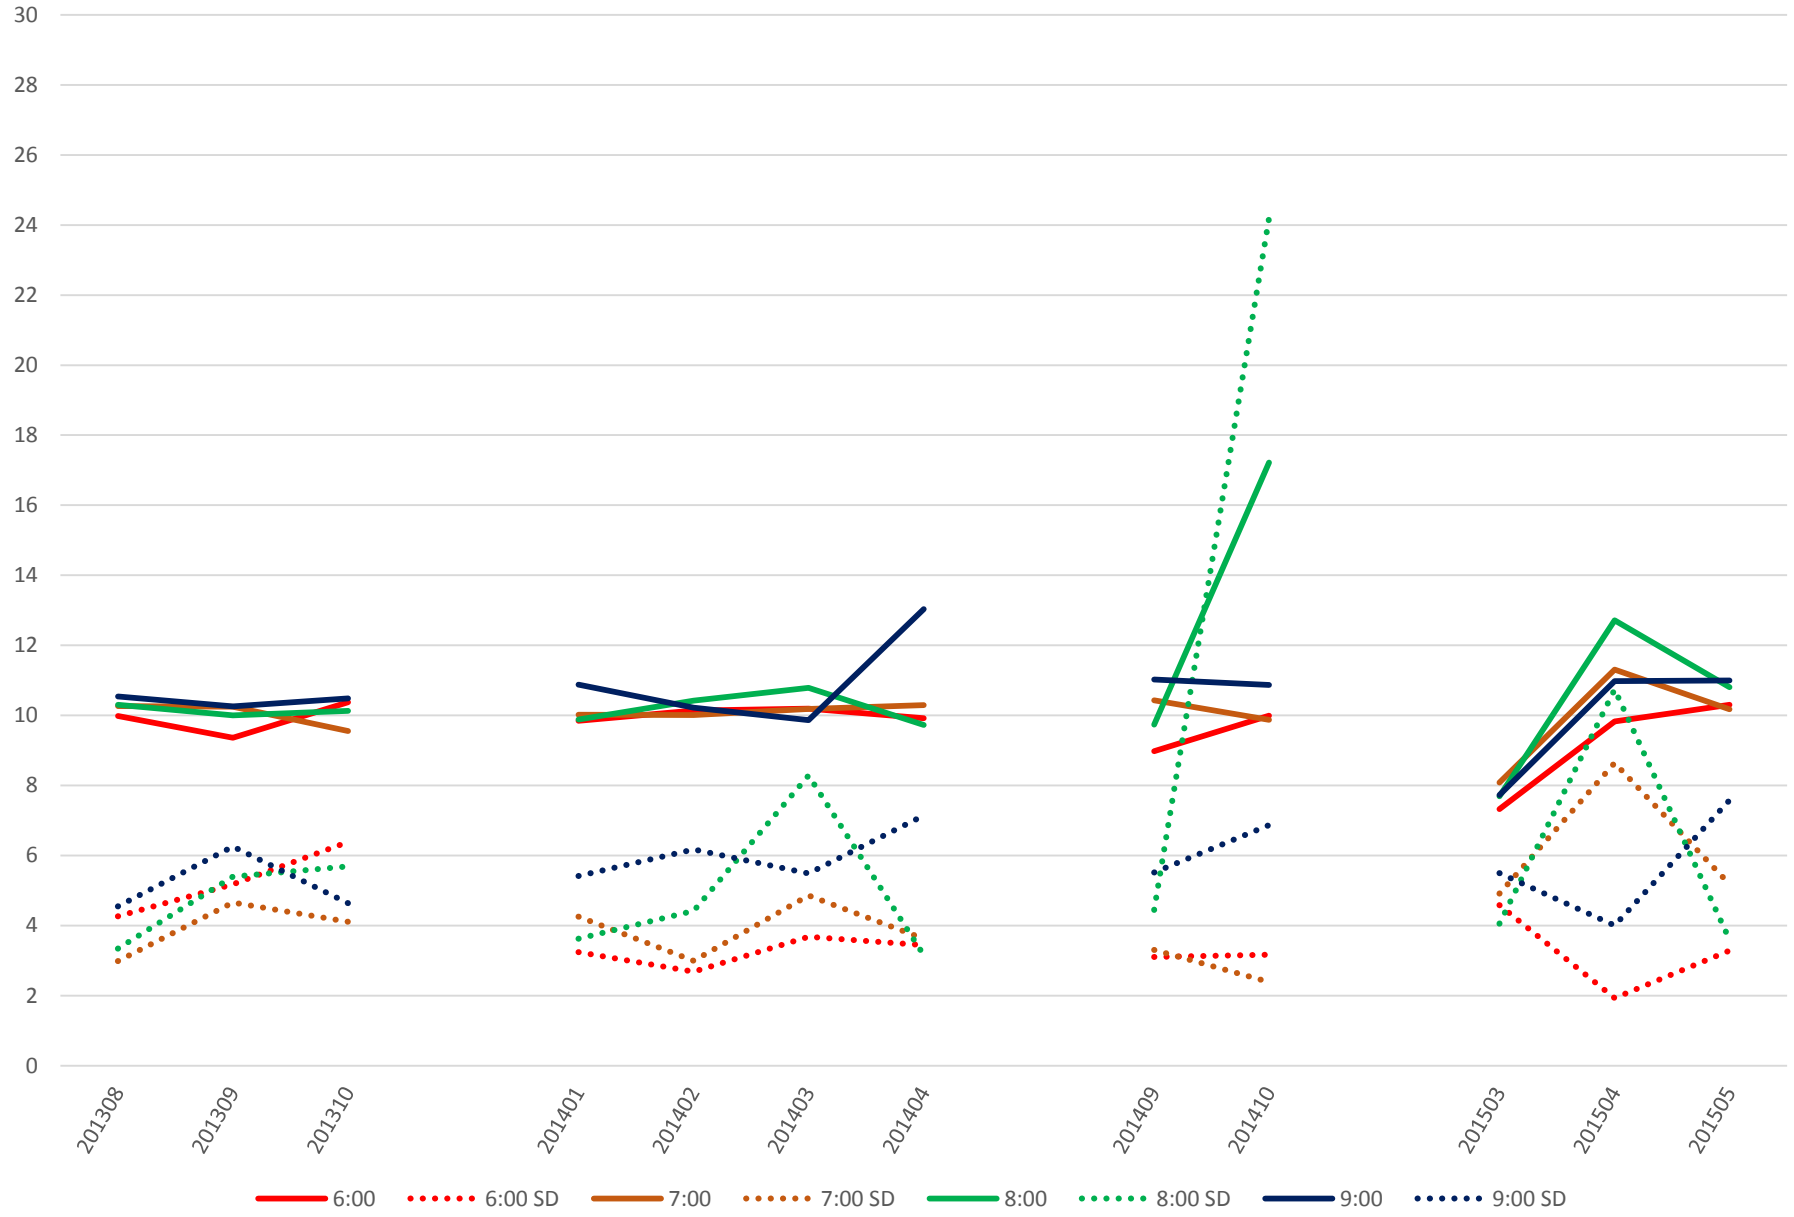

501 Queen Headways at Yonge St. Westbound Saturday Morning

501 Queen Headways at Yonge St. Westbound Saturday MIDDAY

501 Queen Headways at Yonge St. Westbound Saturday Afternoon

501 Queen Headways at Yonge St. Westbound Saturday Evening

501 Queen Headways at Yonge St. Westbound Sunday Morning

501 Queen Headways at Yonge St. Westbound Sunday Midday

501 Queen Headways at Yonge St. Westbound Sunday Afternoon

501 Queen Headways at Yonge St. Westbound Sunday Evening