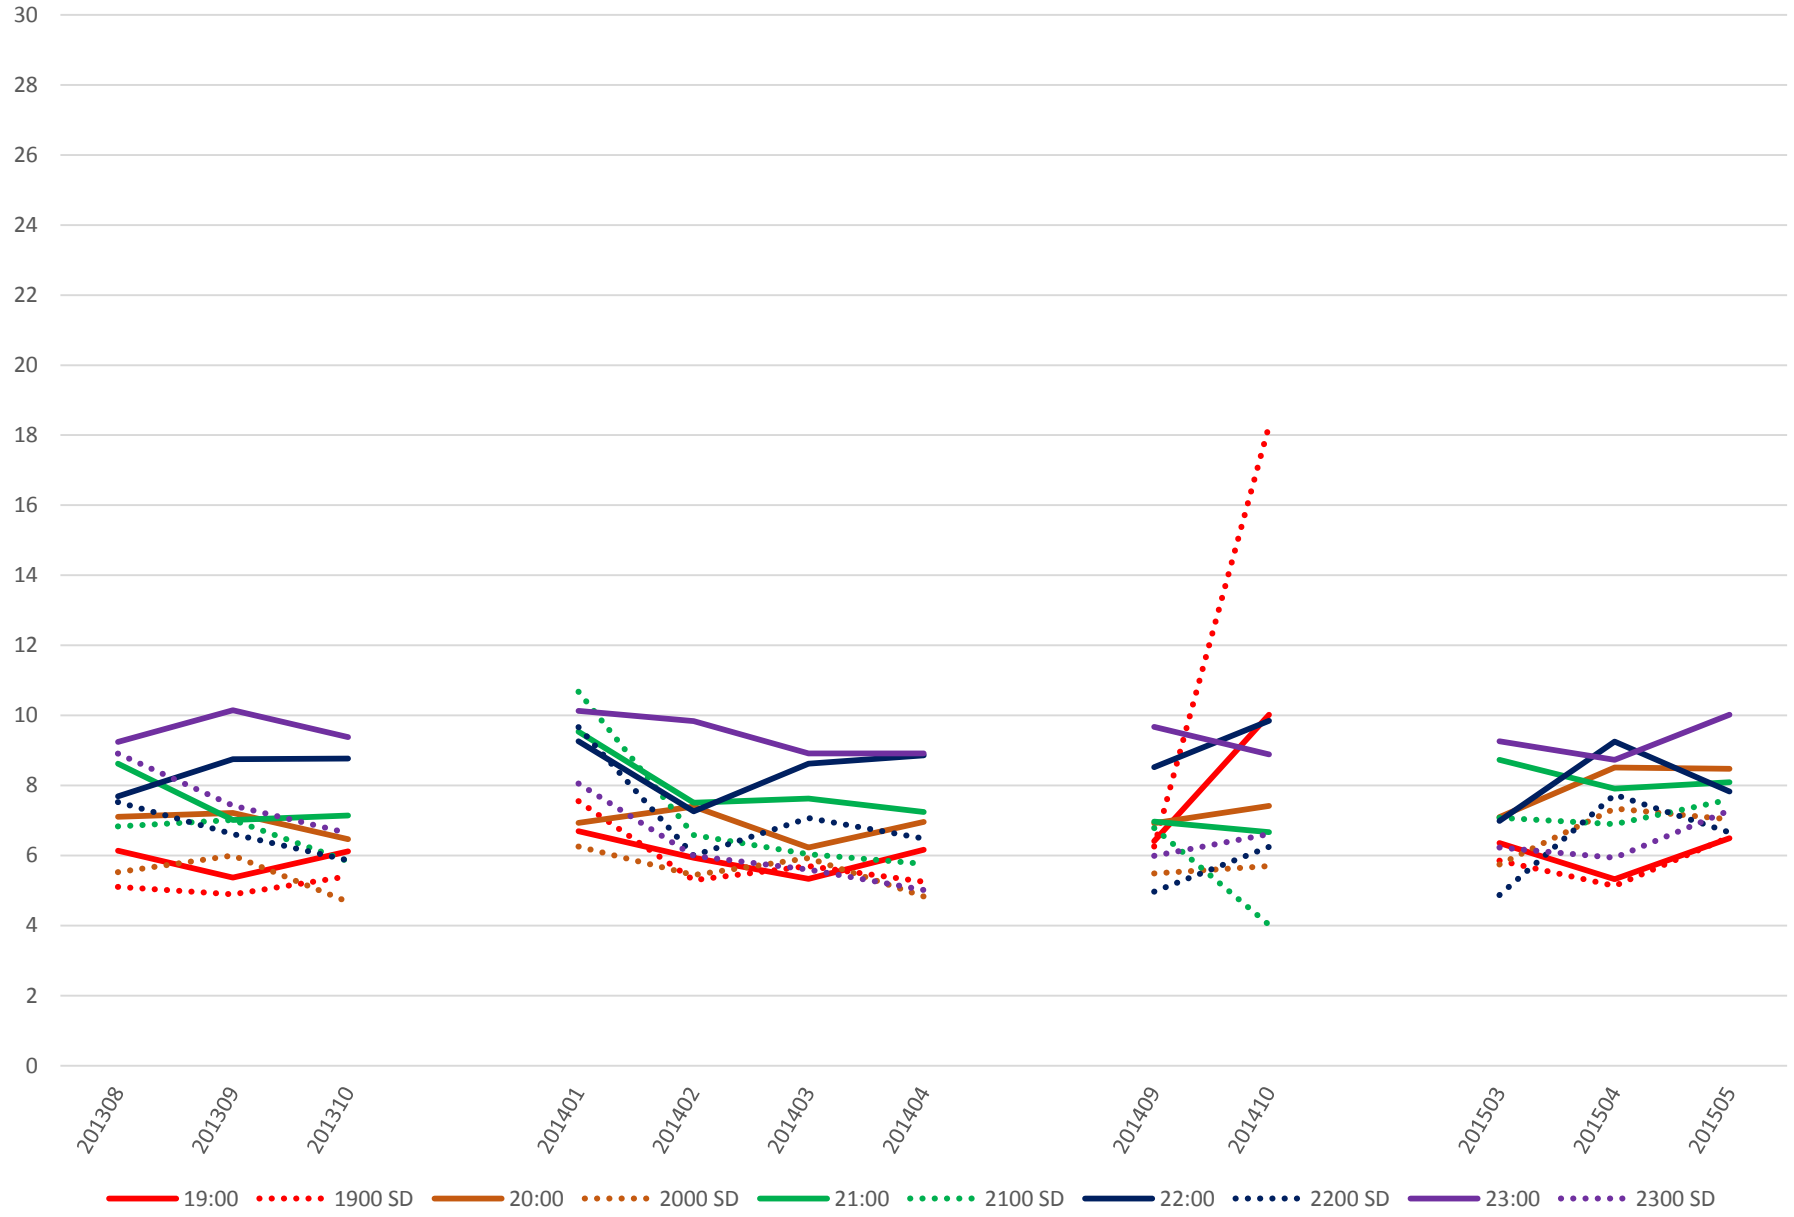

501 Queen Headways at Yonge St. Westbound Saturday Morning

501 Queen Headways at Yonge St. Westbound Saturday MIDDAY

501 Queen Headways at Yonge St. Westbound Saturday Afternoon

501 Queen Headways at Yonge St. Westbound Saturday Evening

501 Queen Headways at Yonge St. Westbound Sunday Morning

501 Queen Headways at Yonge St. Westbound Sunday Midday

501 Queen Headways at Yonge St. Westbound Sunday Afternoon

501 Queen Headways at Yonge St. Westbound Sunday Evening