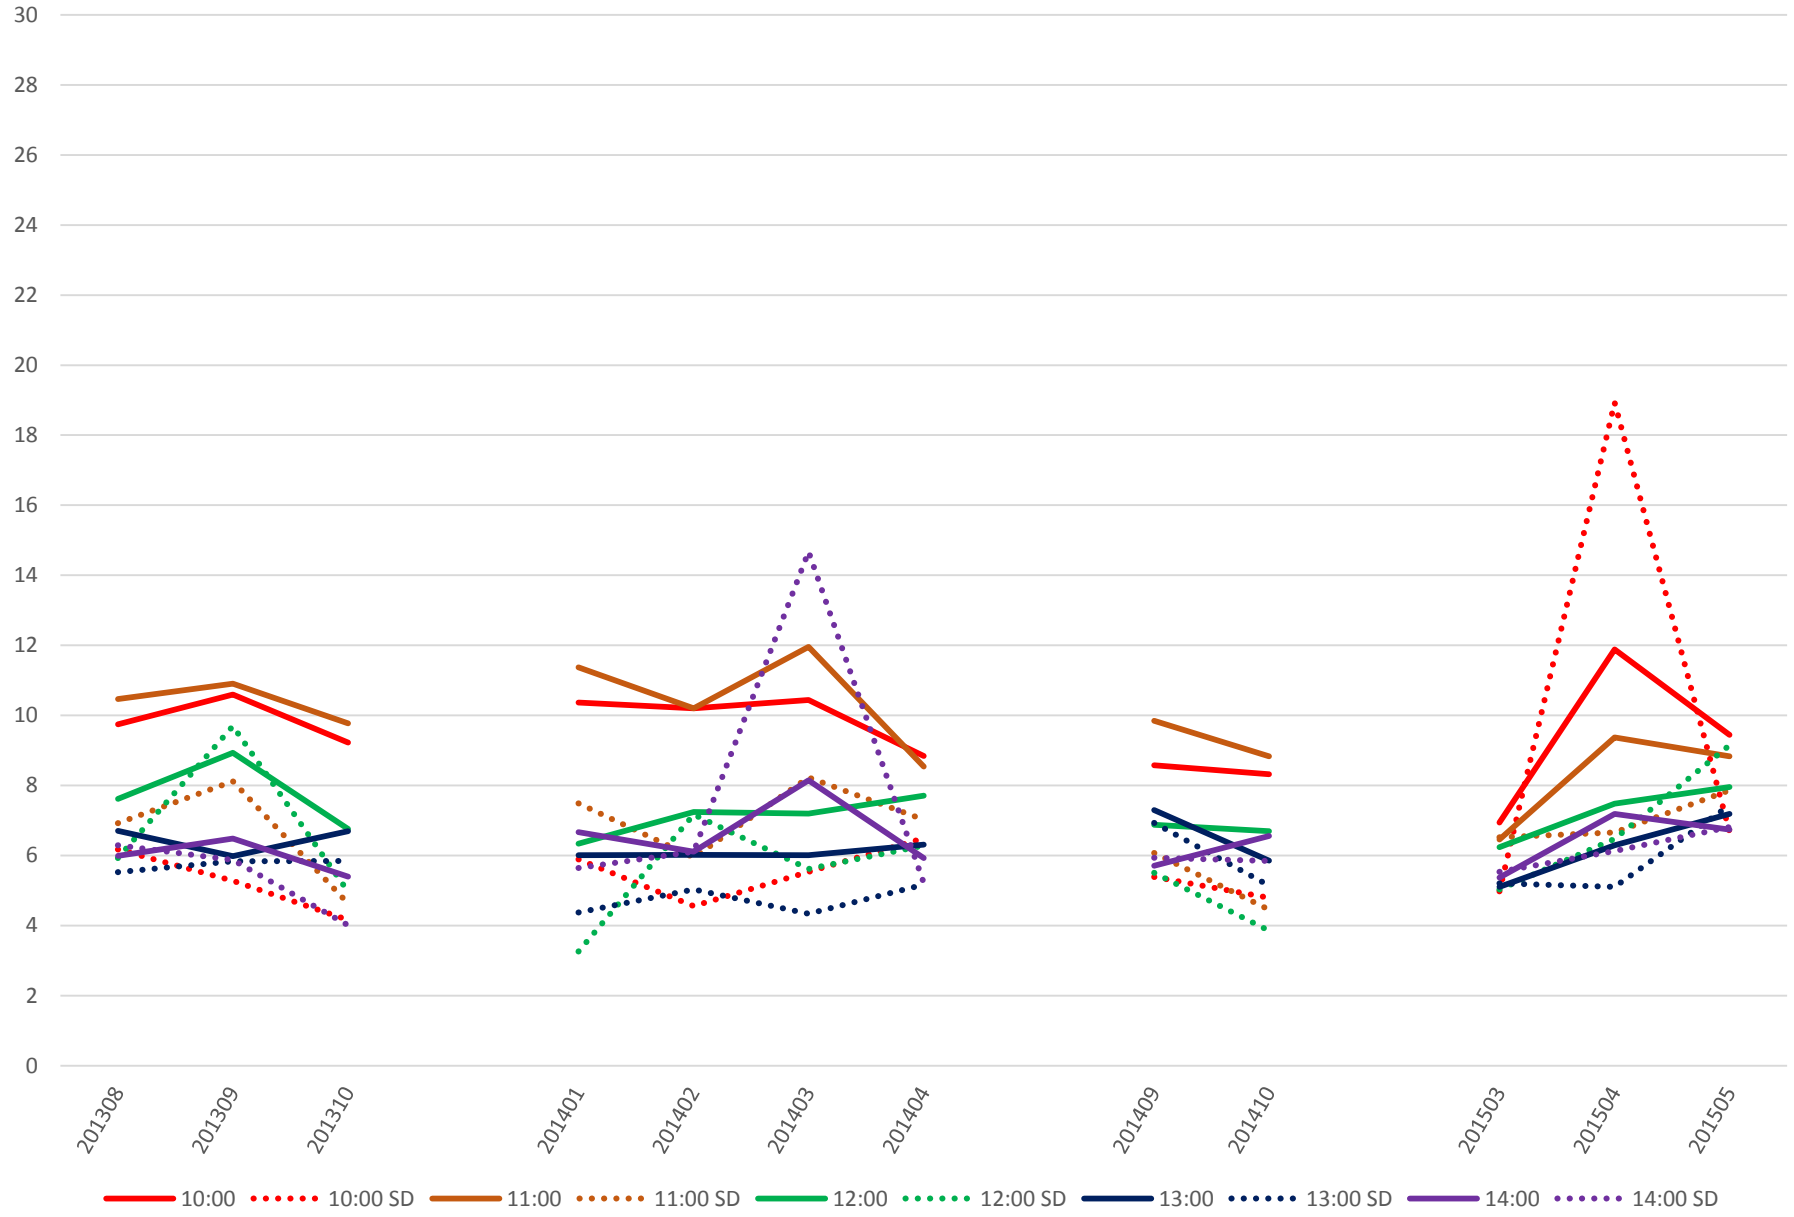

501 Queen Headways at Yonge St. Westbound Saturday Morning

501 Queen Headways at Yonge St. Westbound Saturday MIDDAY

501 Queen Headways at Yonge St. Westbound Saturday Afternoon

501 Queen Headways at Yonge St. Westbound Saturday Evening

501 Queen Headways at Yonge St. Westbound Sunday Morning

501 Queen Headways at Yonge St. Westbound Sunday Midday

501 Queen Headways at Yonge St. Westbound Sunday Afternoon

501 Queen Headways at Yonge St. Westbound Sunday Evening