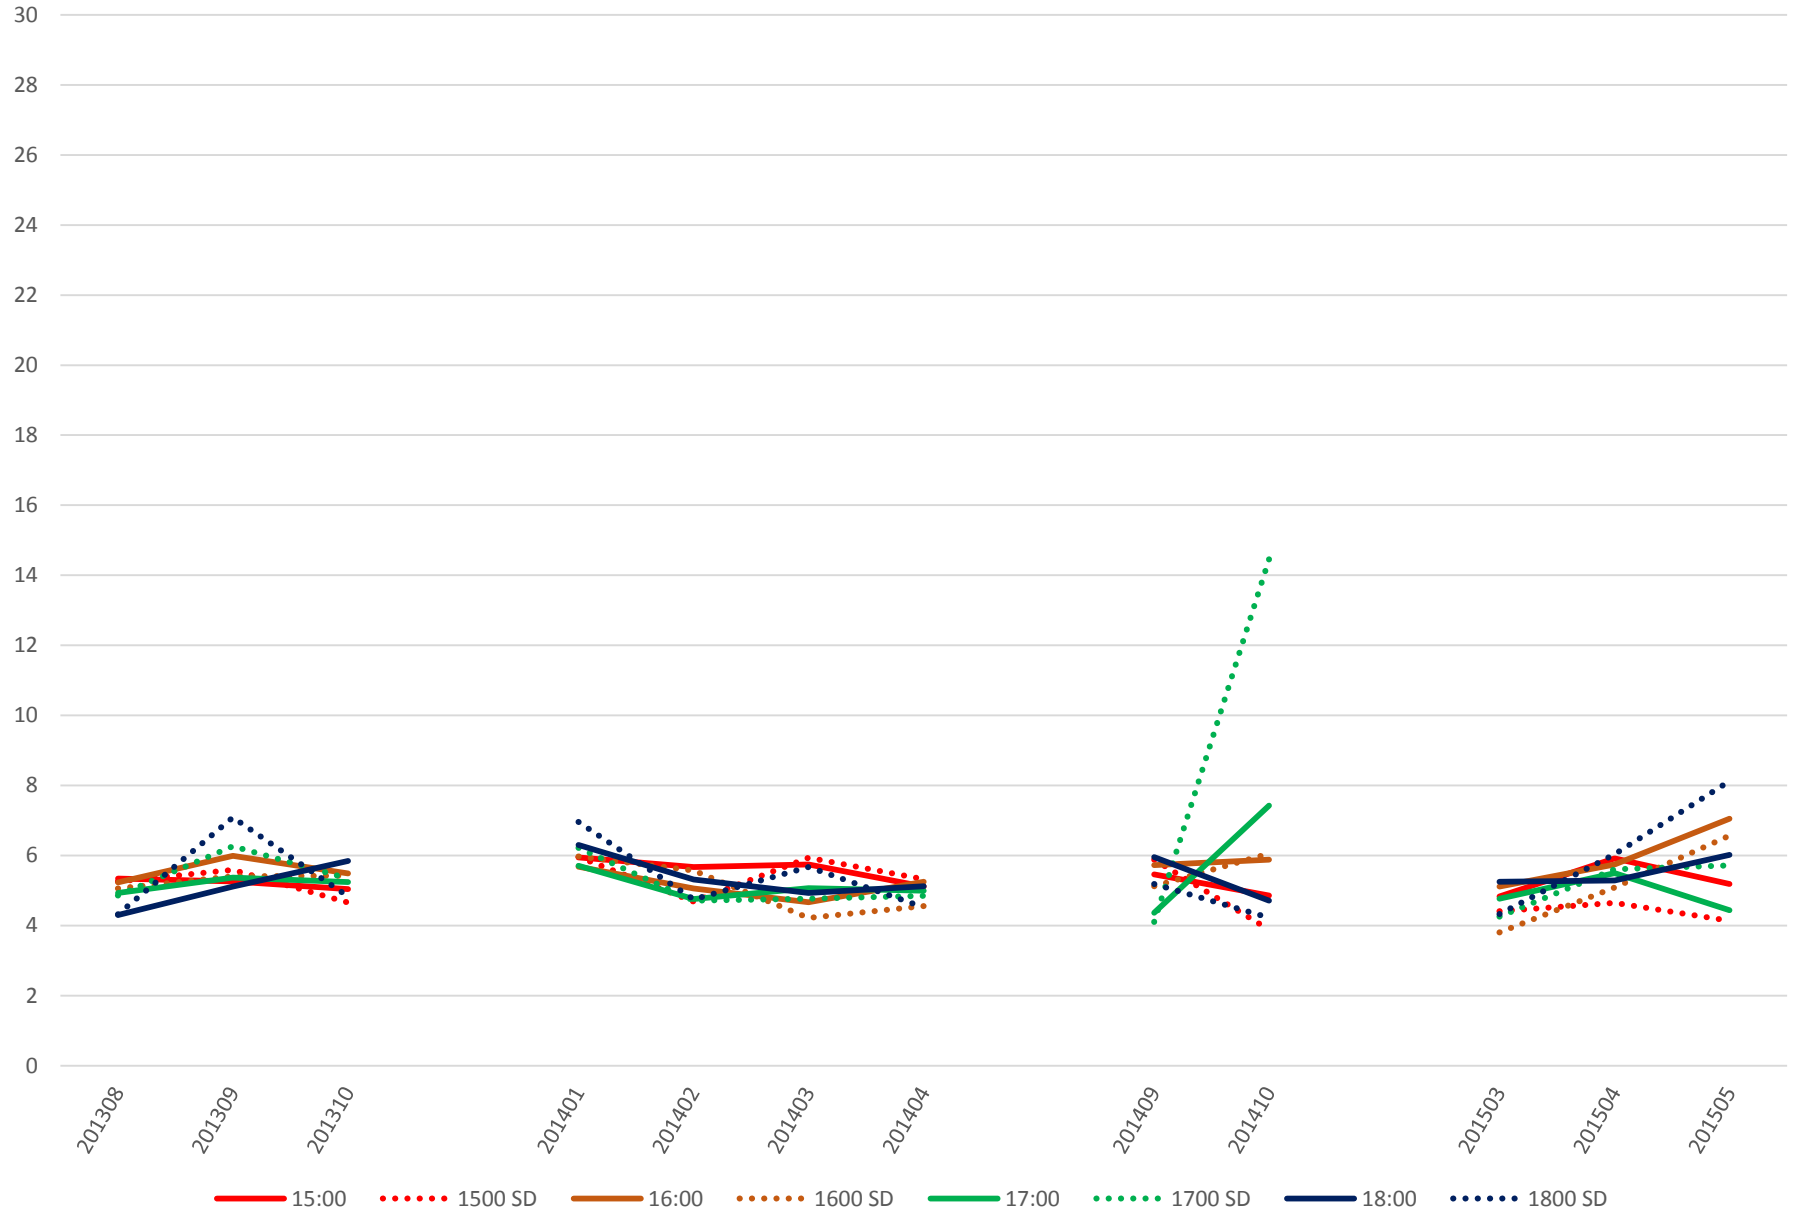

501 Queen Headways at Yonge St. Westbound Saturday Morning

501 Queen Headways at Yonge St. Westbound Saturday MIDDAY

501 Queen Headways at Yonge St. Westbound Saturday Afternoon

501 Queen Headways at Yonge St. Westbound Saturday Evening

501 Queen Headways at Yonge St. Westbound Sunday Morning

501 Queen Headways at Yonge St. Westbound Sunday Midday

501 Queen Headways at Yonge St. Westbound Sunday Afternoon

501 Queen Headways at Yonge St. Westbound Sunday Evening