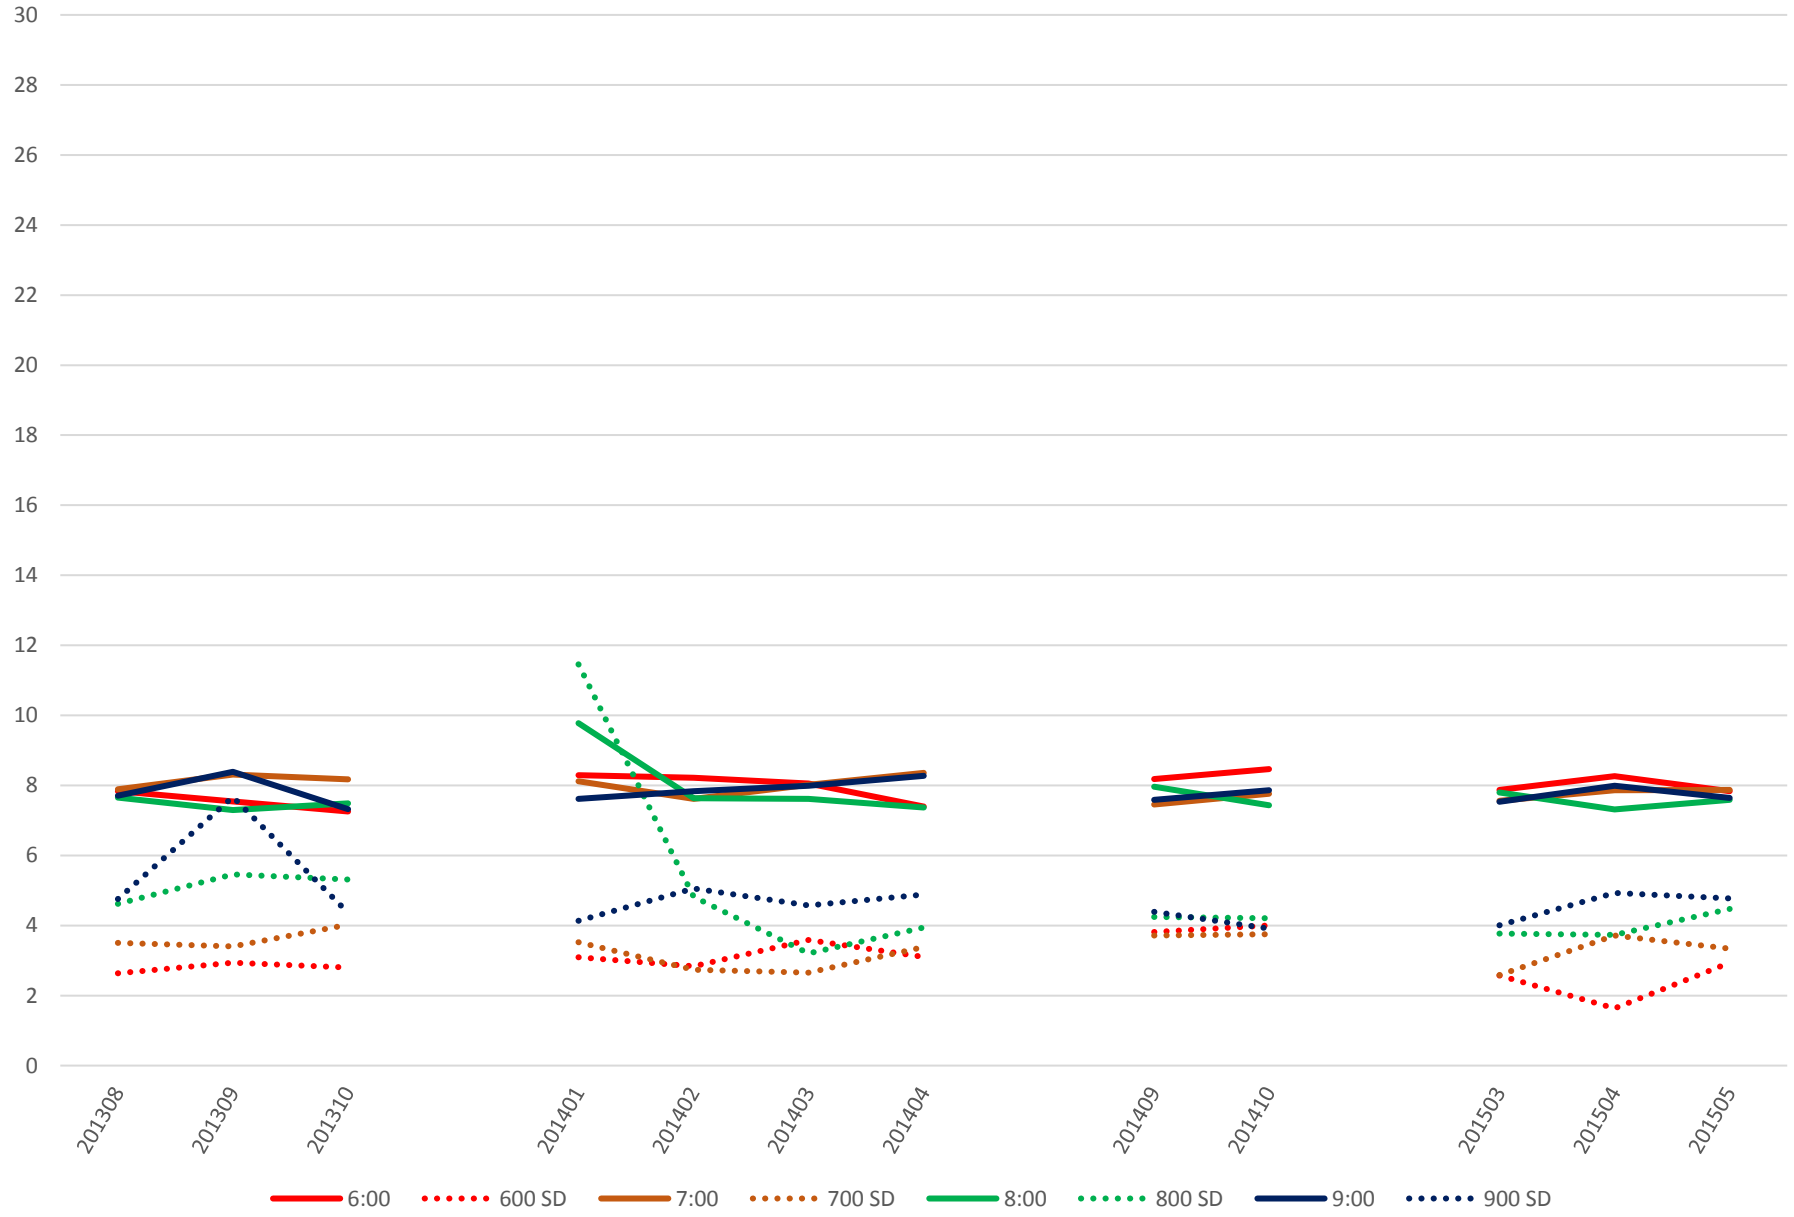

501 Queen Headways at Yonge St. Westbound Saturday Morning

501 Queen Headways at Yonge St. Westbound Saturday MIDDAY

501 Queen Headways at Yonge St. Westbound Saturday Afternoon

501 Queen Headways at Yonge St. Westbound Saturday Evening

501 Queen Headways at Yonge St. Westbound Sunday Morning

501 Queen Headways at Yonge St. Westbound Sunday Midday

501 Queen Headways at Yonge St. Westbound Sunday Afternoon

501 Queen Headways at Yonge St. Westbound Sunday Evening