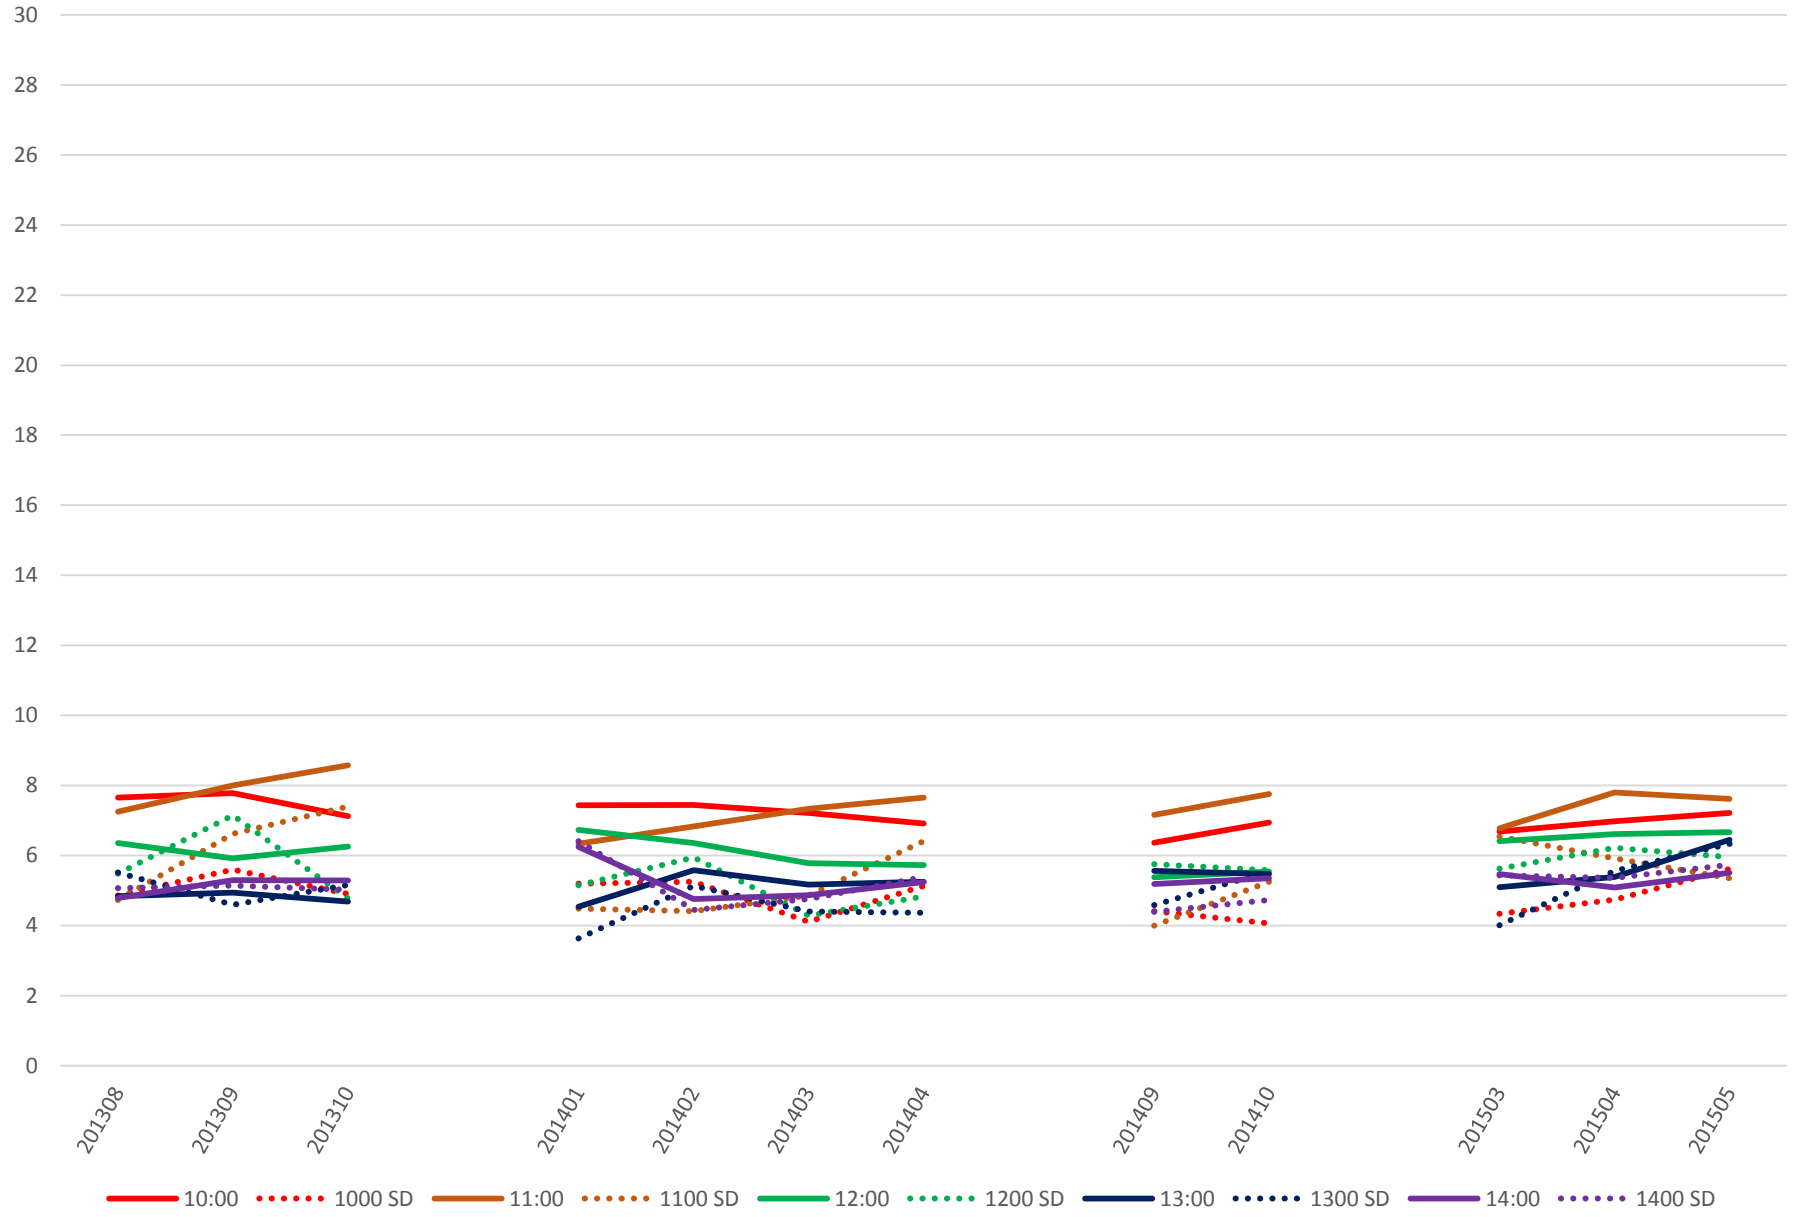

501 Queen Headways at Yonge St. Westbound Saturday Morning

501 Queen Headways at Yonge St. Westbound Saturday MIDDAY

501 Queen Headways at Yonge St. Westbound Saturday Afternoon

501 Queen Headways at Yonge St. Westbound Saturday Evening

501 Queen Headways at Yonge St. Westbound Sunday Morning

501 Queen Headways at Yonge St. Westbound Sunday Midday

501 Queen Headways at Yonge St. Westbound Sunday Afternoon

501 Queen Headways at Yonge St. Westbound Sunday Evening