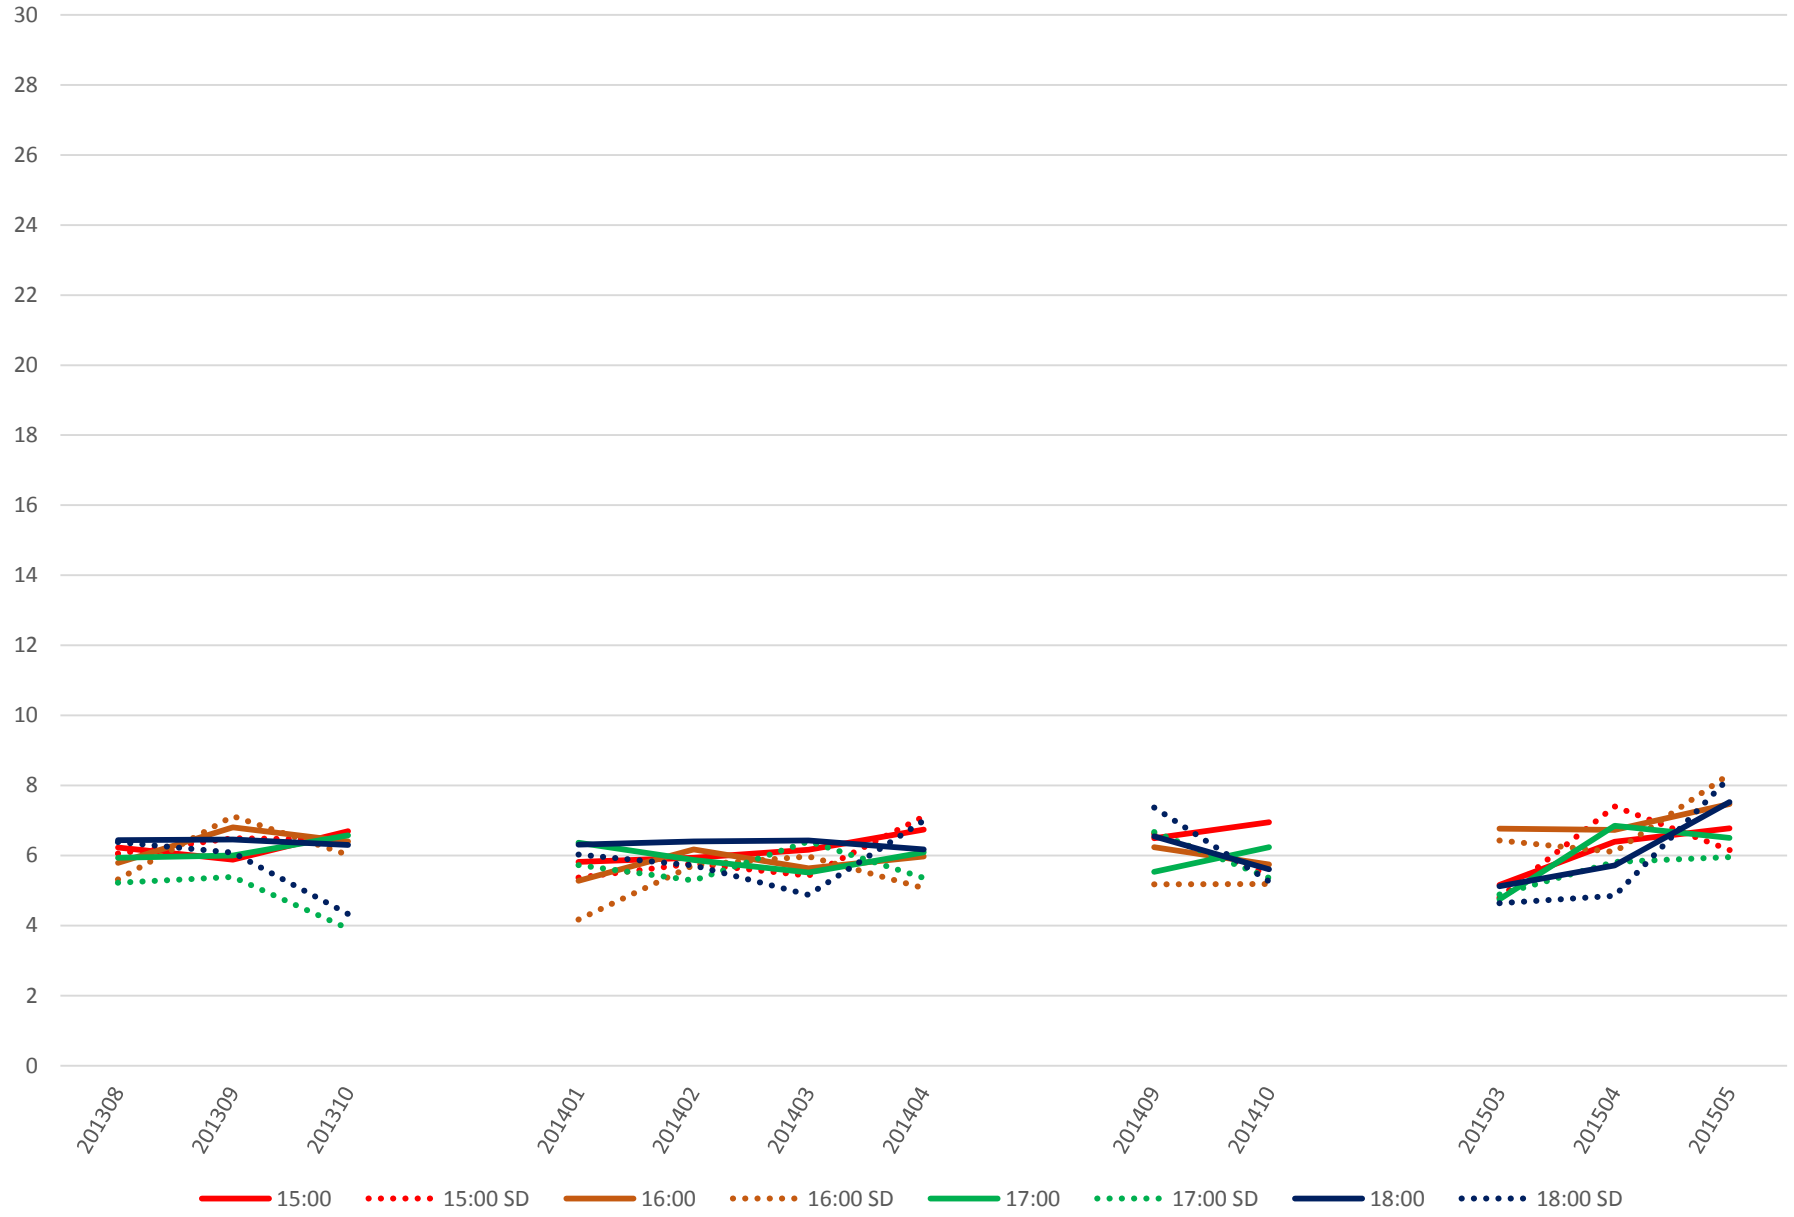

501 Queen Headways at Yonge St. Westbound Saturday Morning

501 Queen Headways at Yonge St. Westbound Saturday MIDDAY

501 Queen Headways at Yonge St. Westbound Saturday Afternoon

501 Queen Headways at Yonge St. Westbound Saturday Evening

501 Queen Headways at Yonge St. Westbound Sunday Morning

501 Queen Headways at Yonge St. Westbound Sunday Midday

501 Queen Headways at Yonge St. Westbound Sunday Afternoon

501 Queen Headways at Yonge St. Westbound Sunday Evening