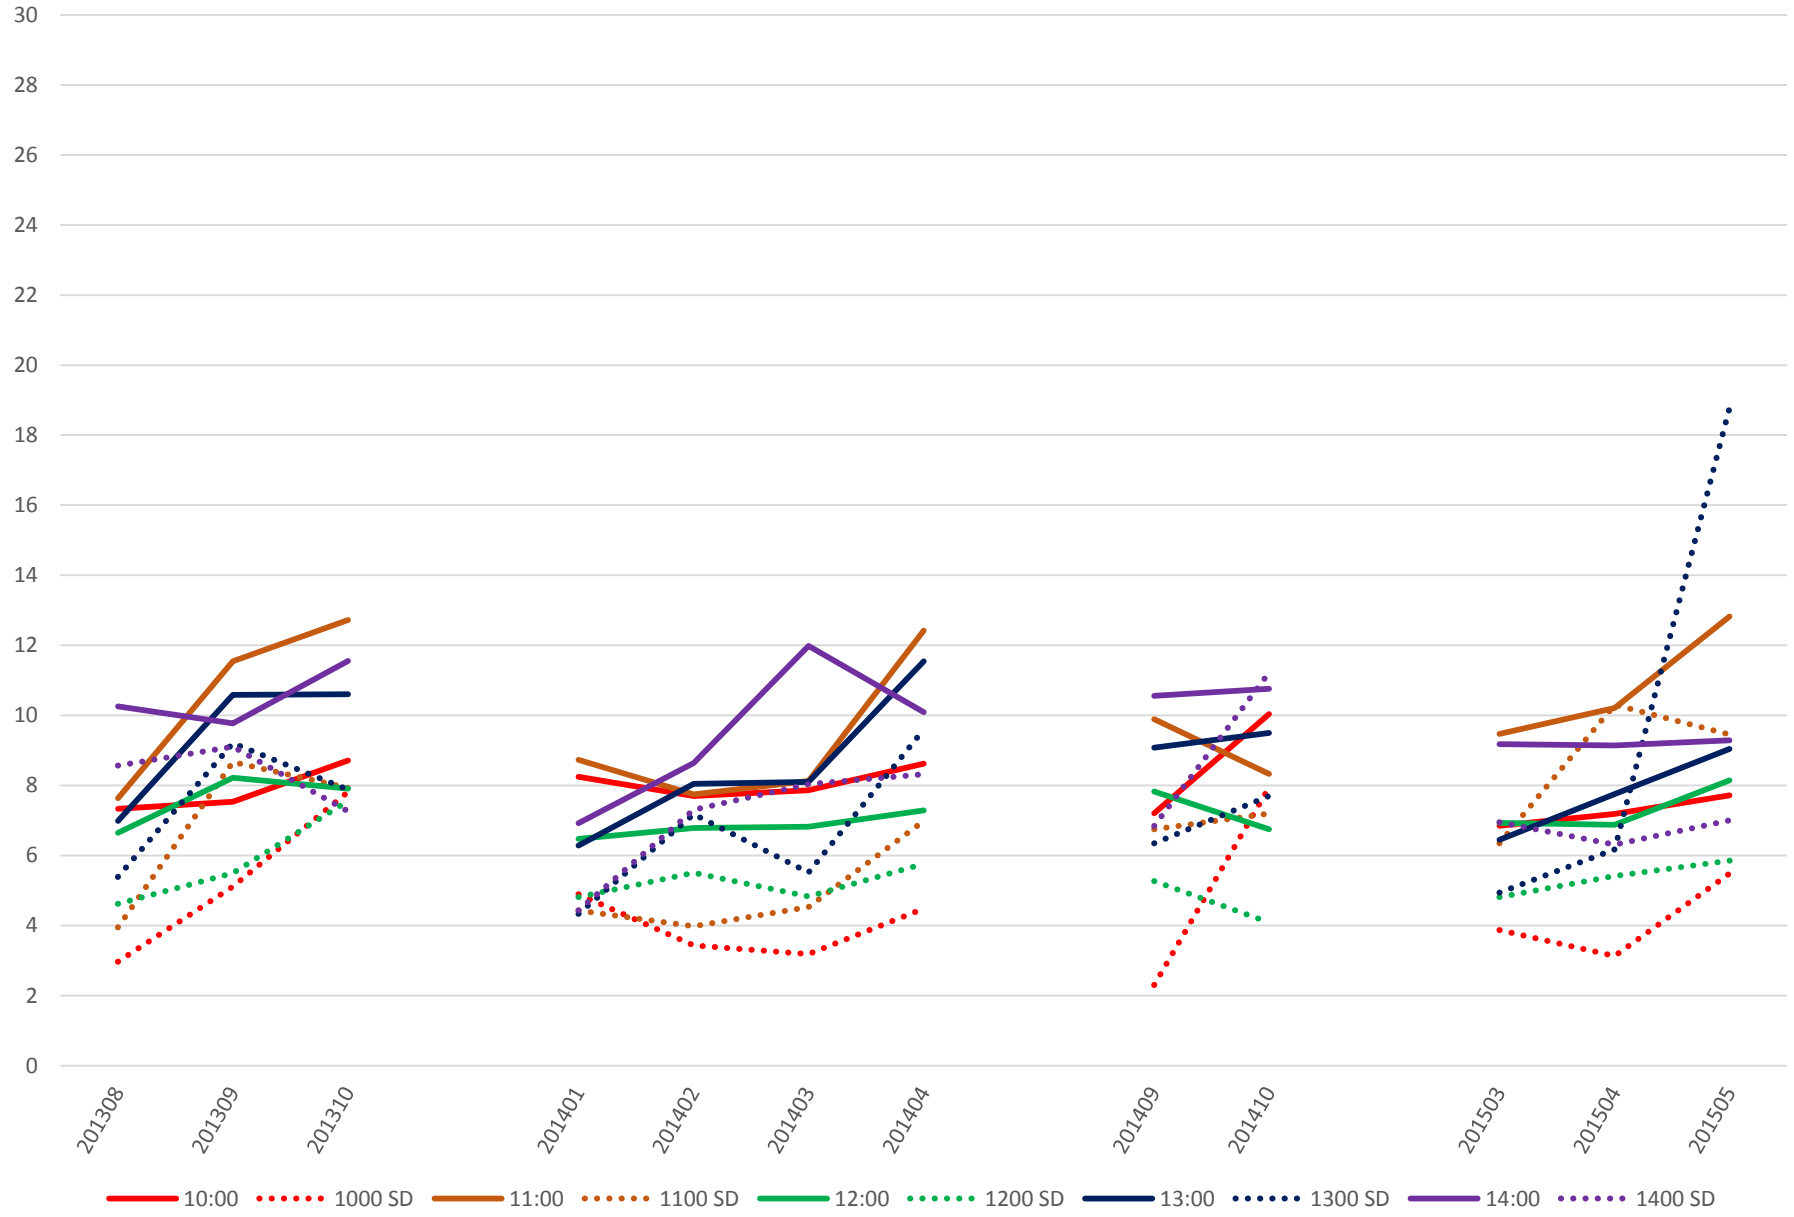

501 Queen Headways at Silver Birch Ave. Westbound Saturday Morning

501 Queen Headways at Silver Birch Ave. Westbound Saturday Midday

501 Queen Headways at Silver Birch Ave. Westbound Saturday Afternoon

501 Queen Headways at Silver Birch Ave. Westbound Saturday Evening

501 Queen Headways at Silver Birch Ave. Westbound Sunday Morning

501 Queen Headways at Silver Birch Ave. Westbound Sunday Middy

501 Queen Headways at Silver Birch Ave. Westbound Sunday Afternoon

501 Queen Headways at Silver Birch Ave. Westbound Sunday Evening