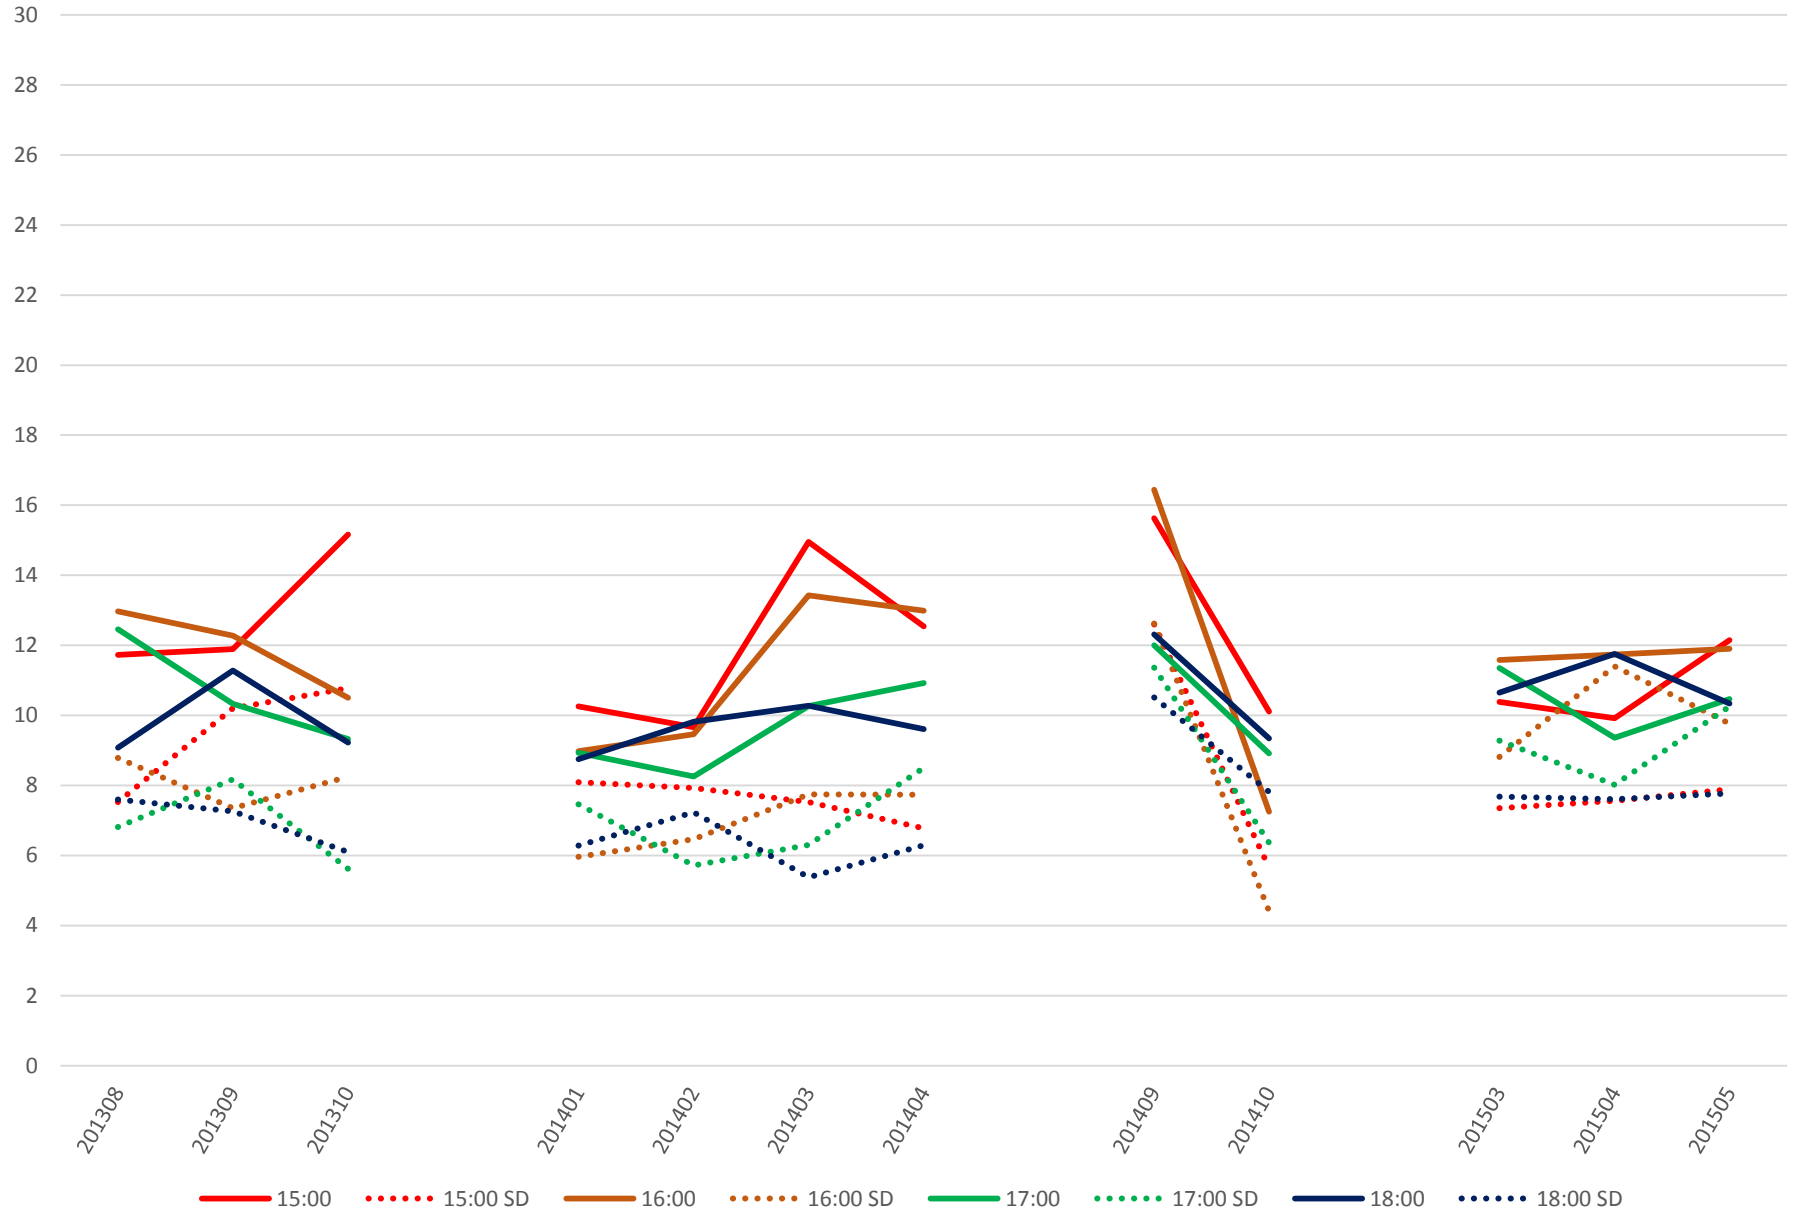

501 Queen Headways at Silver Birch Ave. Westbound Saturday Morning

501 Queen Headways at Silver Birch Ave. Westbound Saturday Midday

501 Queen Headways at Silver Birch Ave. Westbound Saturday Afternoon

501 Queen Headways at Silver Birch Ave. Westbound Saturday Evening

501 Queen Headways at Silver Birch Ave. Westbound Sunday Morning

501 Queen Headways at Silver Birch Ave. Westbound Sunday Middy

501 Queen Headways at Silver Birch Ave. Westbound Sunday Afternoon

501 Queen Headways at Silver Birch Ave. Westbound Sunday Evening