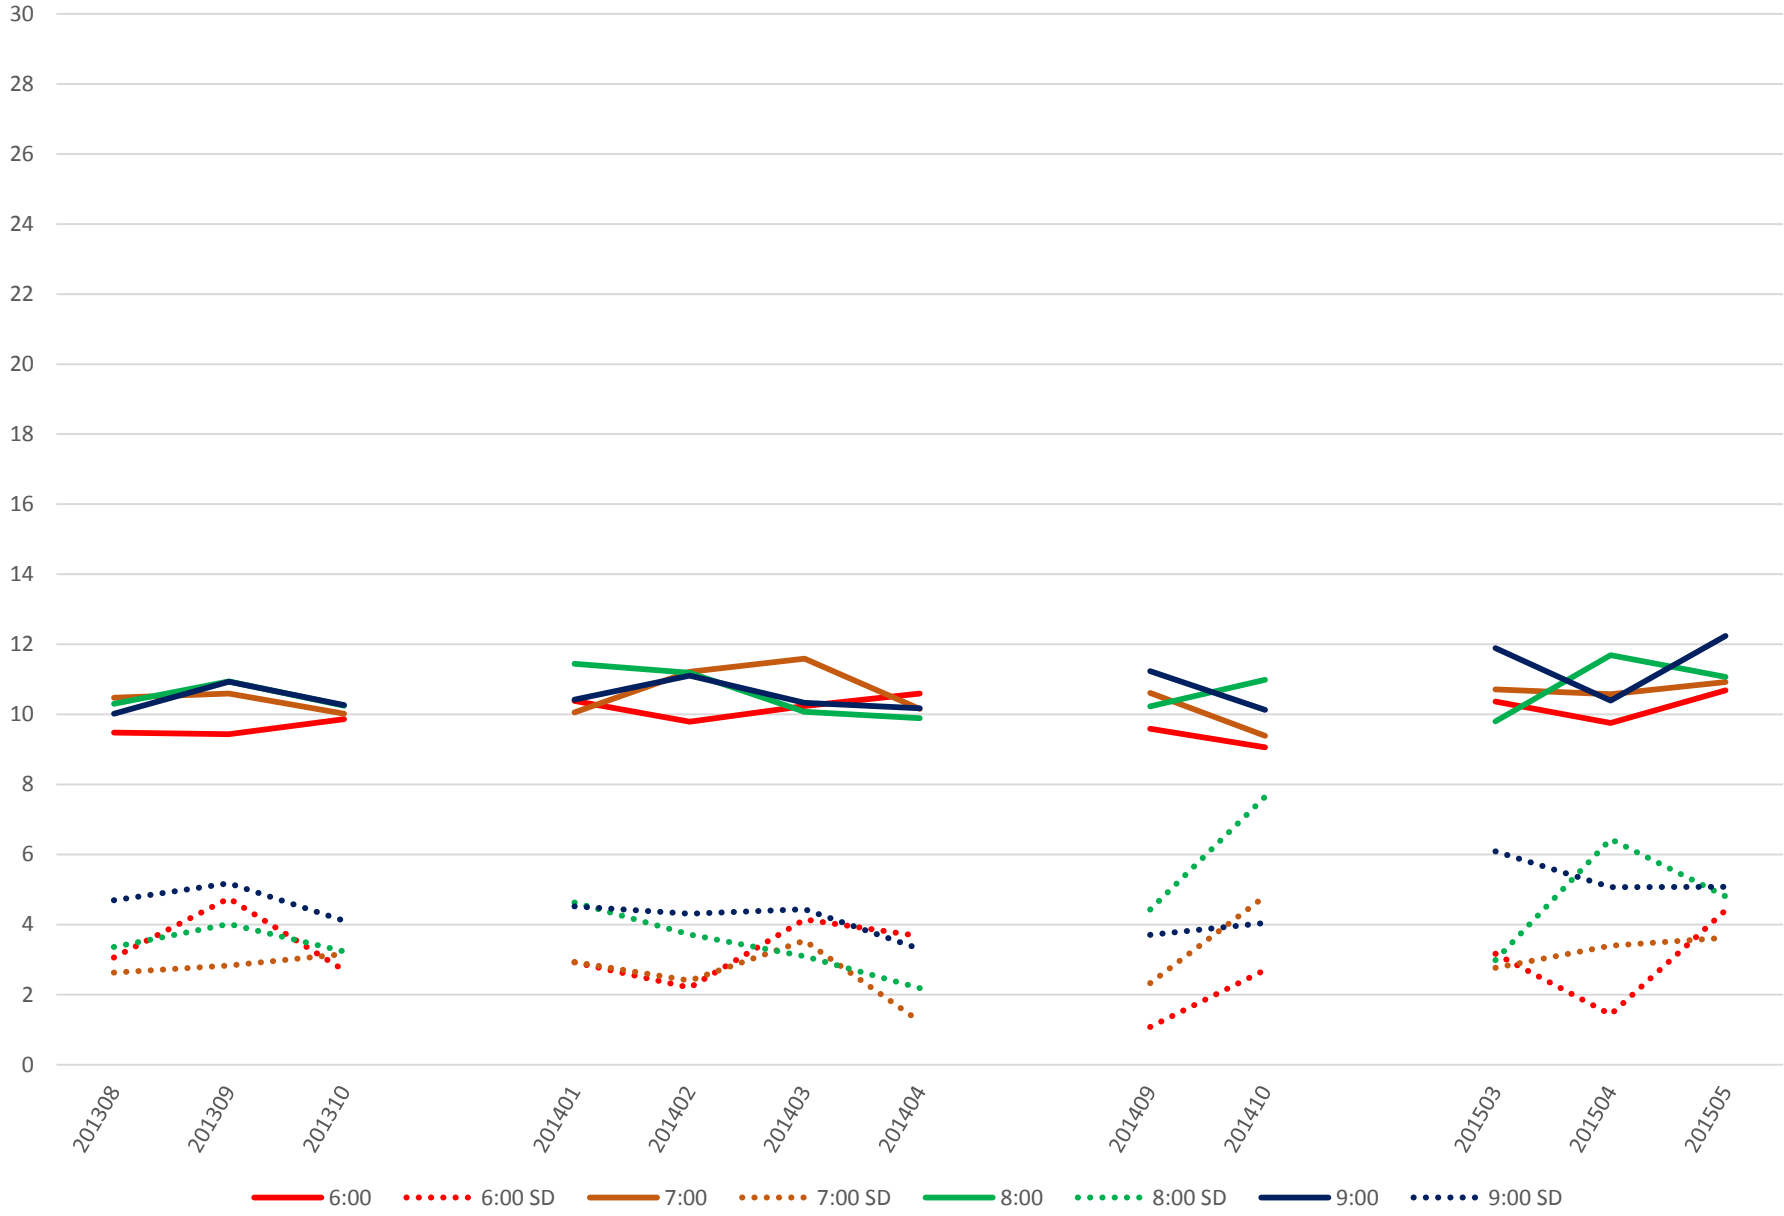

501 Queen Headways at Silver Birch Ave. Westbound Saturday Morning

501 Queen Headways at Silver Birch Ave. Westbound Saturday Midday

501 Queen Headways at Silver Birch Ave. Westbound Saturday Afternoon

501 Queen Headways at Silver Birch Ave. Westbound Saturday Evening

501 Queen Headways at Silver Birch Ave. Westbound Sunday Morning

501 Queen Headways at Silver Birch Ave. Westbound Sunday Middy

501 Queen Headways at Silver Birch Ave. Westbound Sunday Afternoon

501 Queen Headways at Silver Birch Ave. Westbound Sunday Evening