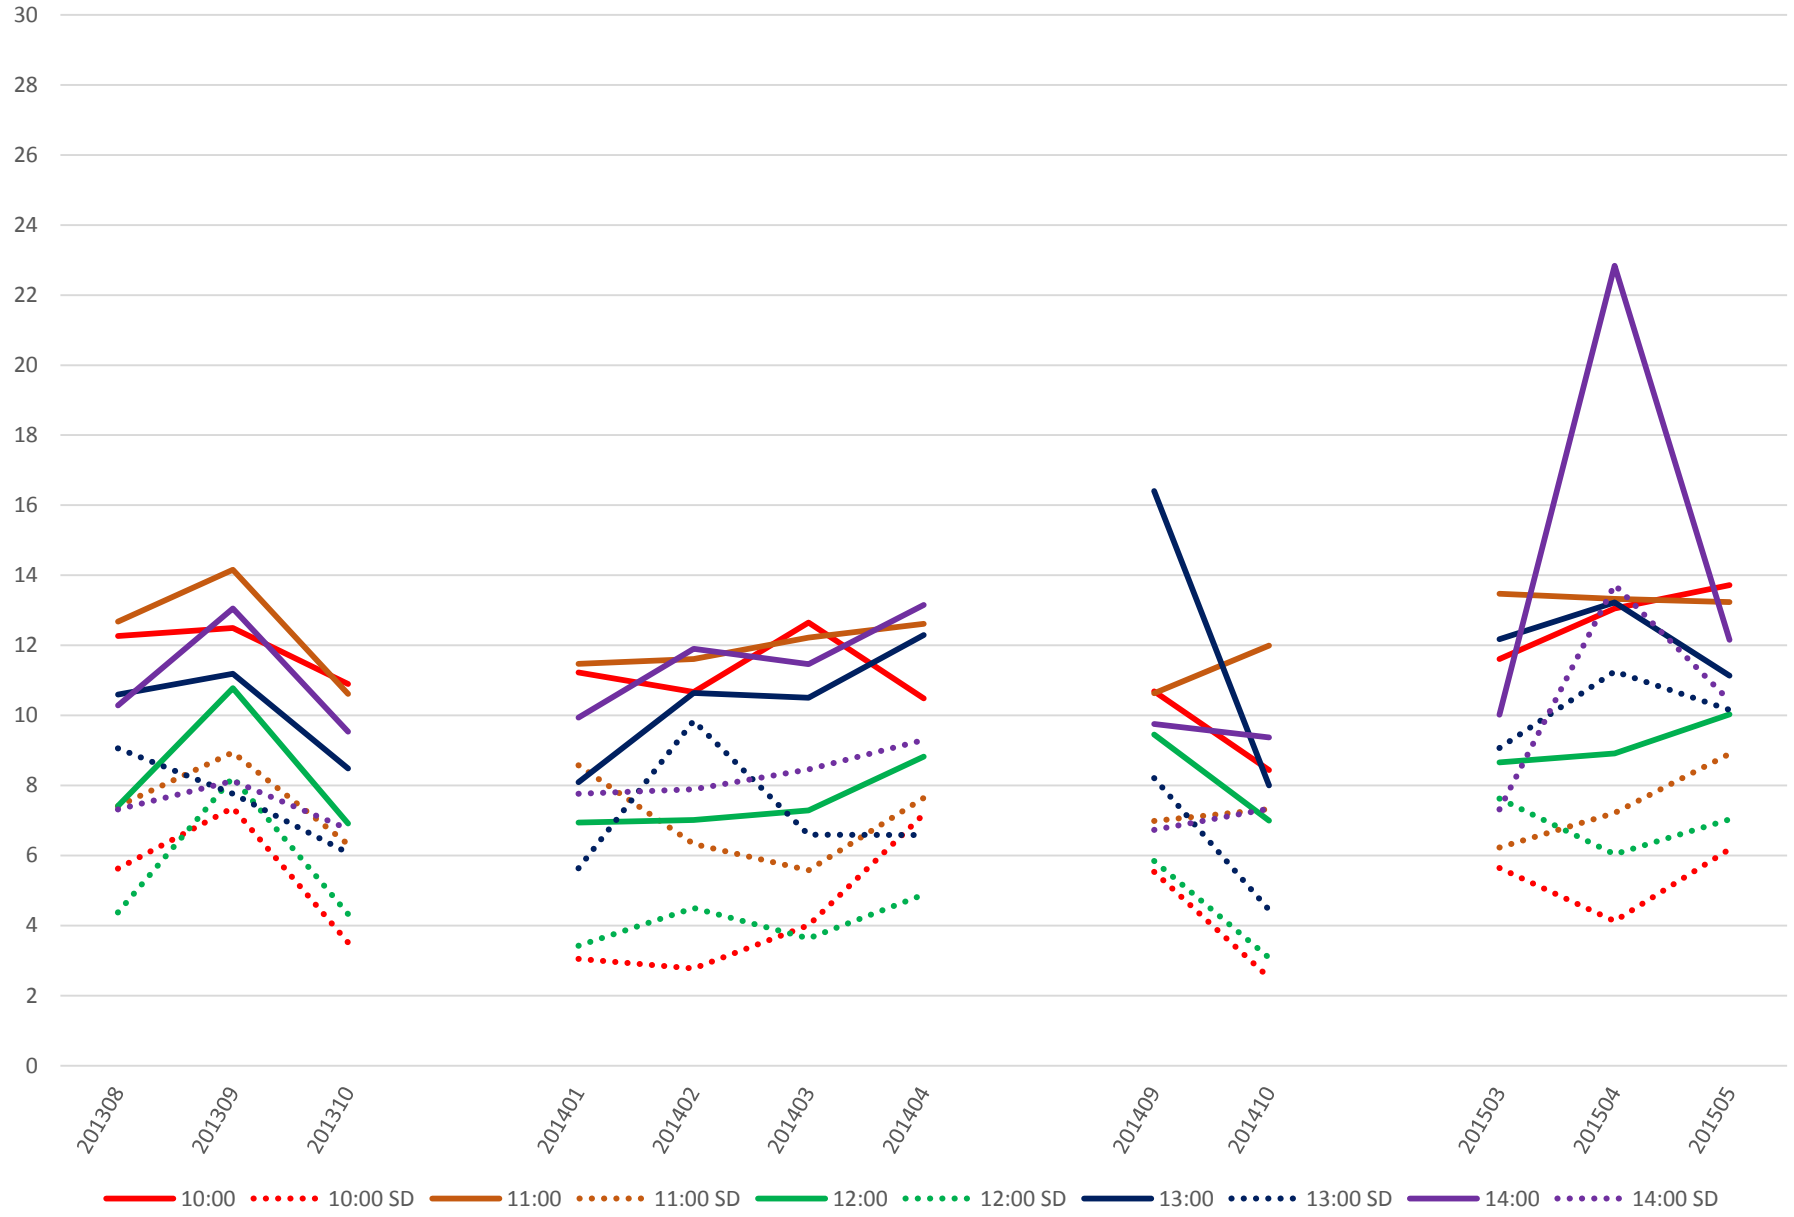

501 Queen Headways at Silver Birch Ave. Westbound Saturday Morning

501 Queen Headways at Silver Birch Ave. Westbound Saturday Midday

501 Queen Headways at Silver Birch Ave. Westbound Saturday Afternoon

501 Queen Headways at Silver Birch Ave. Westbound Saturday Evening

501 Queen Headways at Silver Birch Ave. Westbound Sunday Morning

501 Queen Headways at Silver Birch Ave. Westbound Sunday Middy

501 Queen Headways at Silver Birch Ave. Westbound Sunday Afternoon

501 Queen Headways at Silver Birch Ave. Westbound Sunday Evening