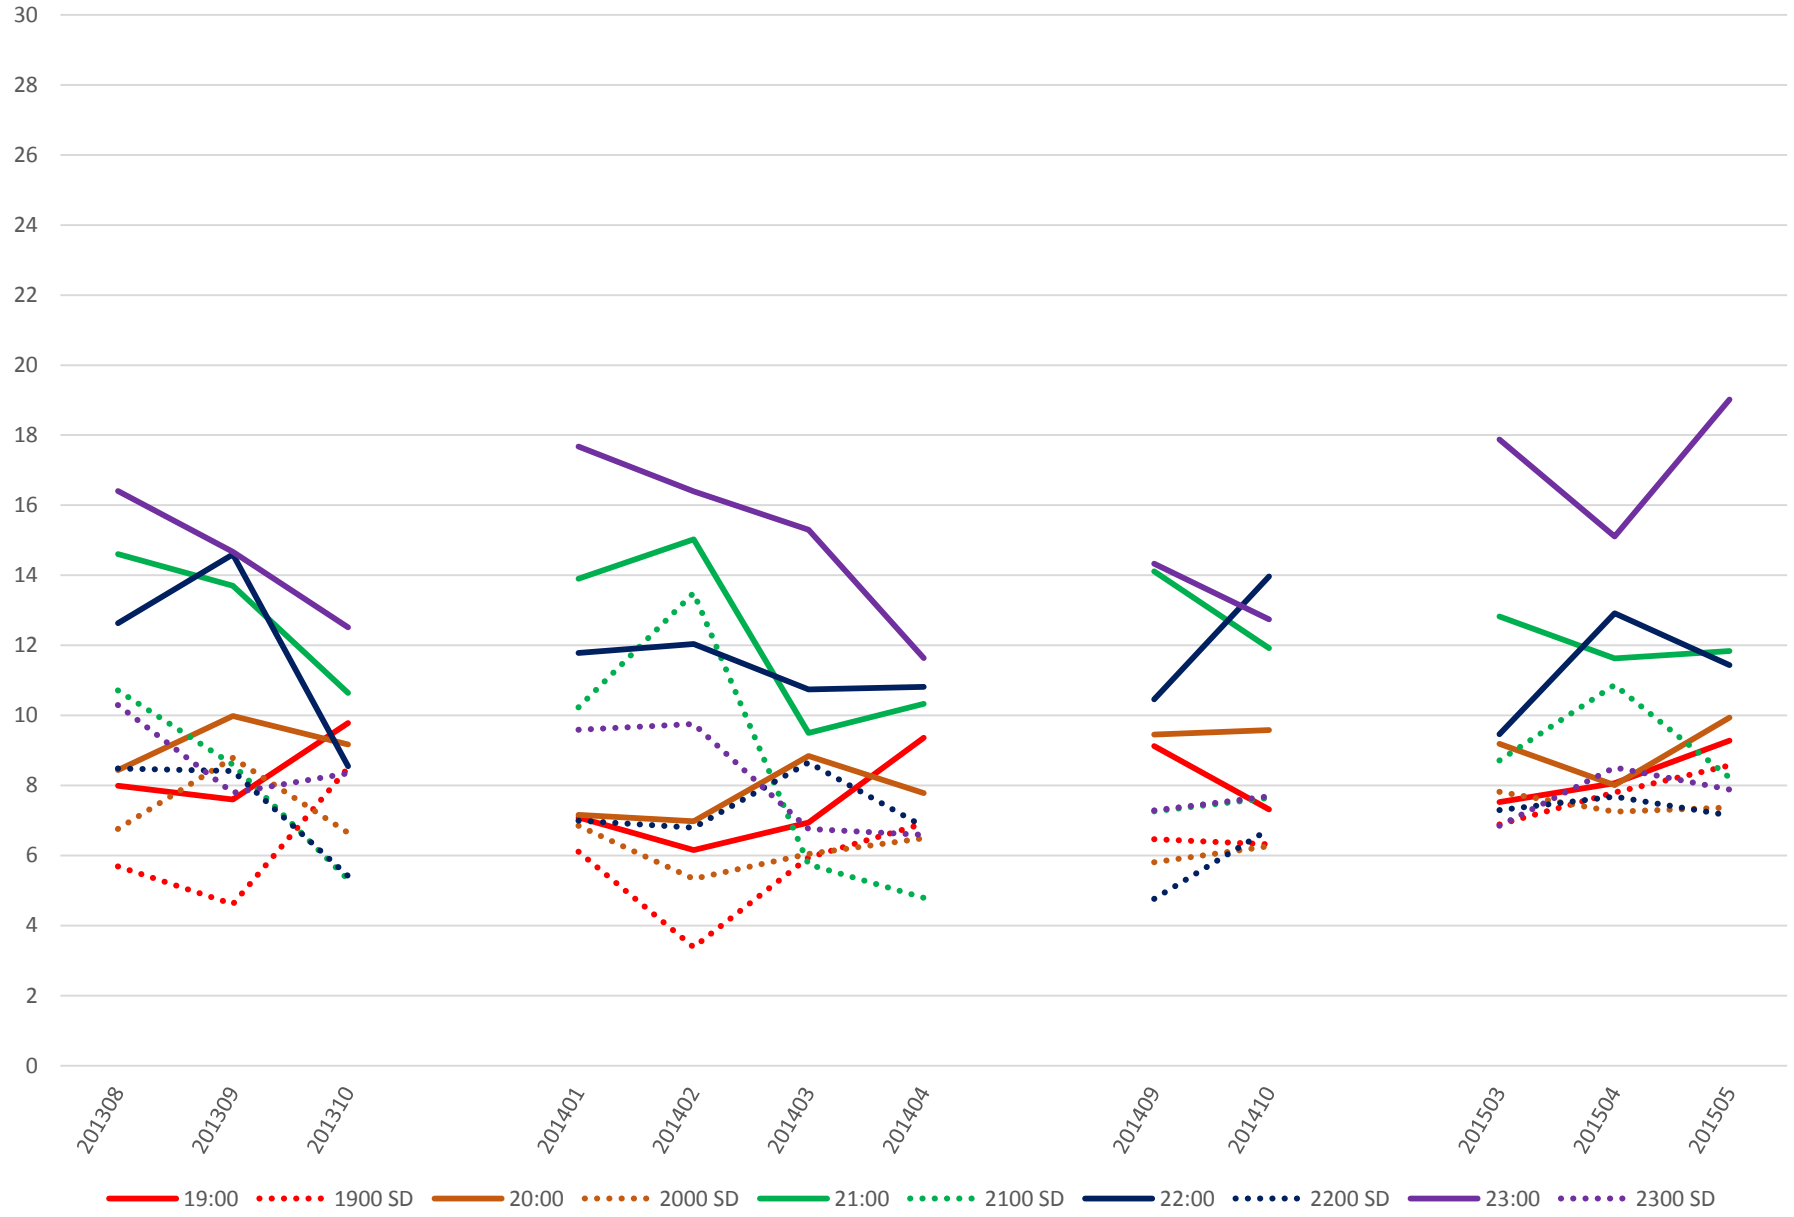

501 Queen Headways at Silver Birch Ave. Westbound Saturday Morning

501 Queen Headways at Silver Birch Ave. Westbound Saturday Midday

501 Queen Headways at Silver Birch Ave. Westbound Saturday Afternoon

501 Queen Headways at Silver Birch Ave. Westbound Saturday Evening

501 Queen Headways at Silver Birch Ave. Westbound Sunday Morning

501 Queen Headways at Silver Birch Ave. Westbound Sunday Middy

501 Queen Headways at Silver Birch Ave. Westbound Sunday Afternoon

501 Queen Headways at Silver Birch Ave. Westbound Sunday Evening