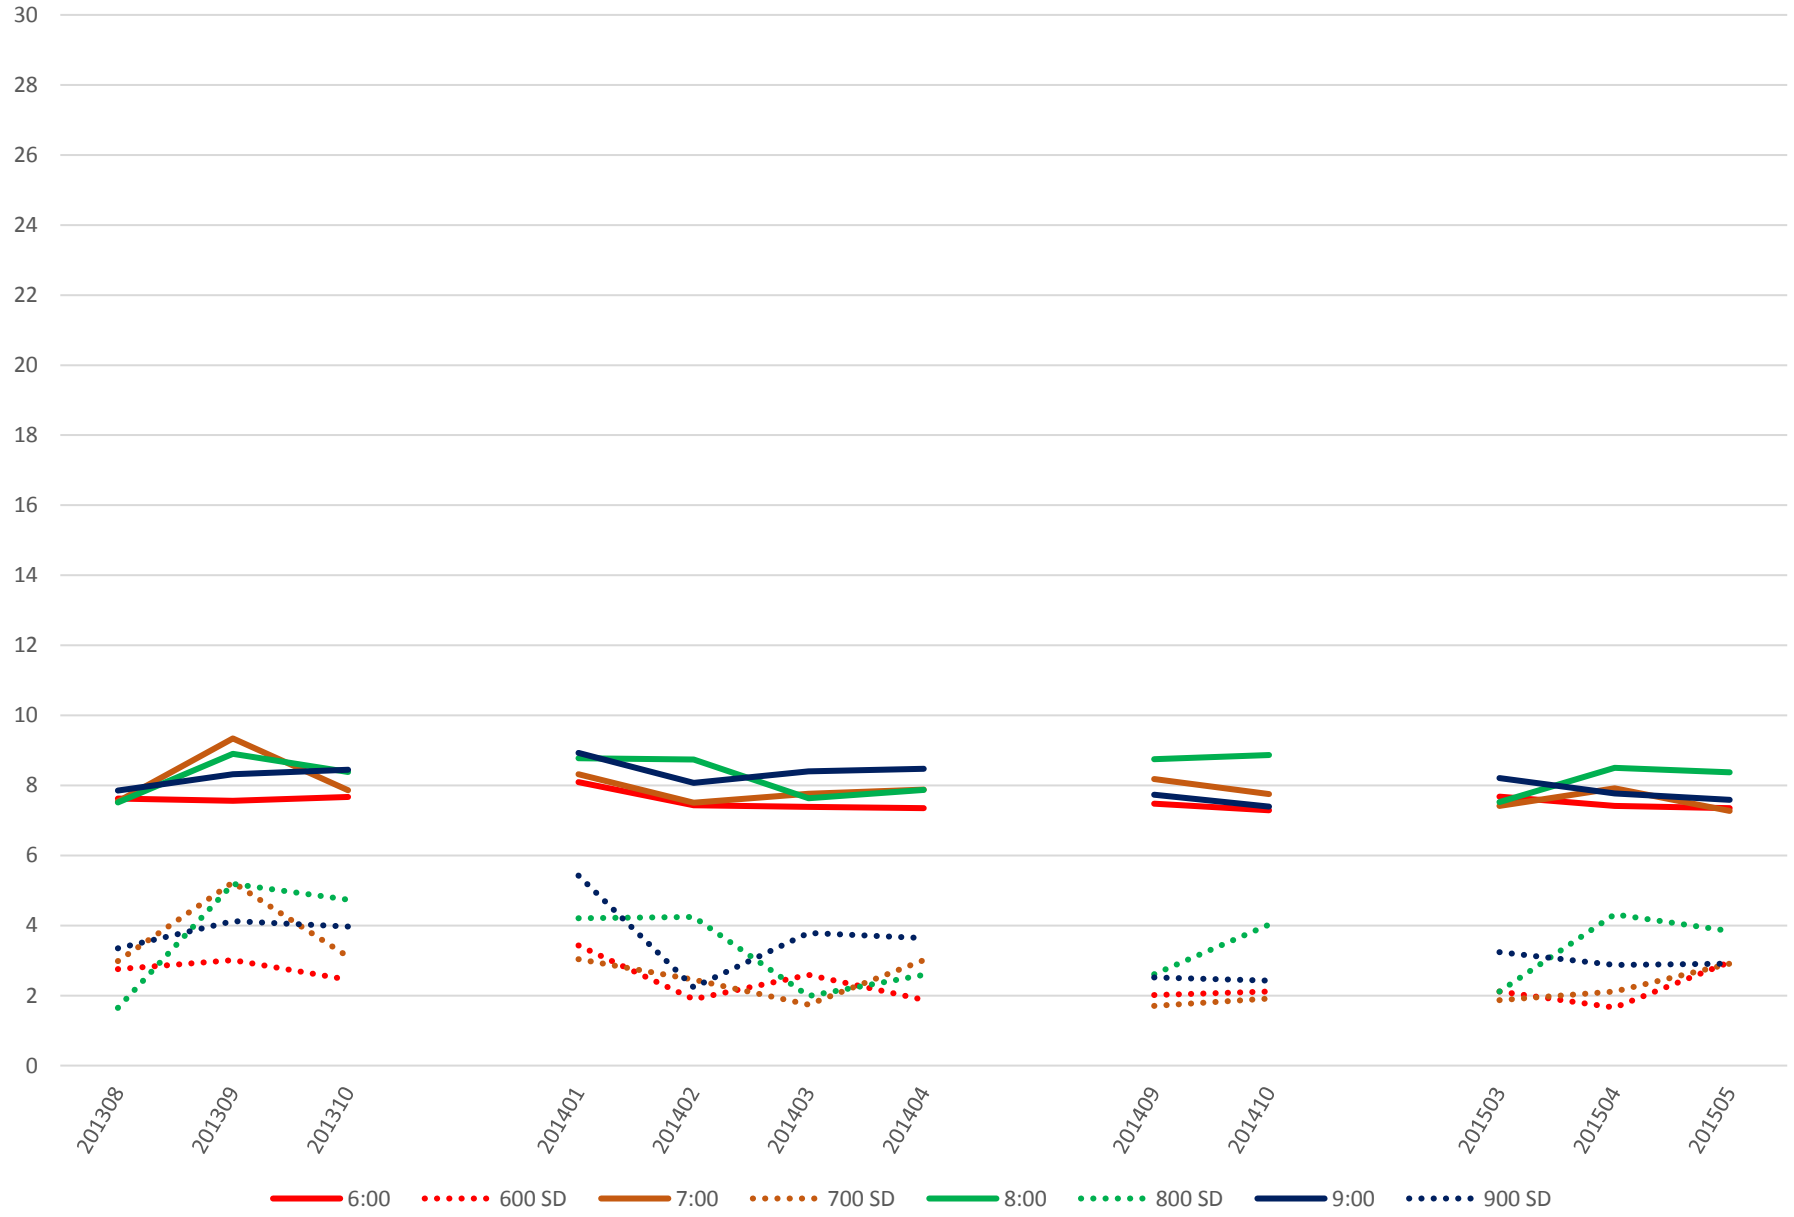

501 Queen Headways at Silver Birch Ave. Westbound Saturday Morning

501 Queen Headways at Silver Birch Ave. Westbound Saturday Midday

501 Queen Headways at Silver Birch Ave. Westbound Saturday Afternoon

501 Queen Headways at Silver Birch Ave. Westbound Saturday Evening

501 Queen Headways at Silver Birch Ave. Westbound Sunday Morning

501 Queen Headways at Silver Birch Ave. Westbound Sunday Middy

501 Queen Headways at Silver Birch Ave. Westbound Sunday Afternoon

501 Queen Headways at Silver Birch Ave. Westbound Sunday Evening