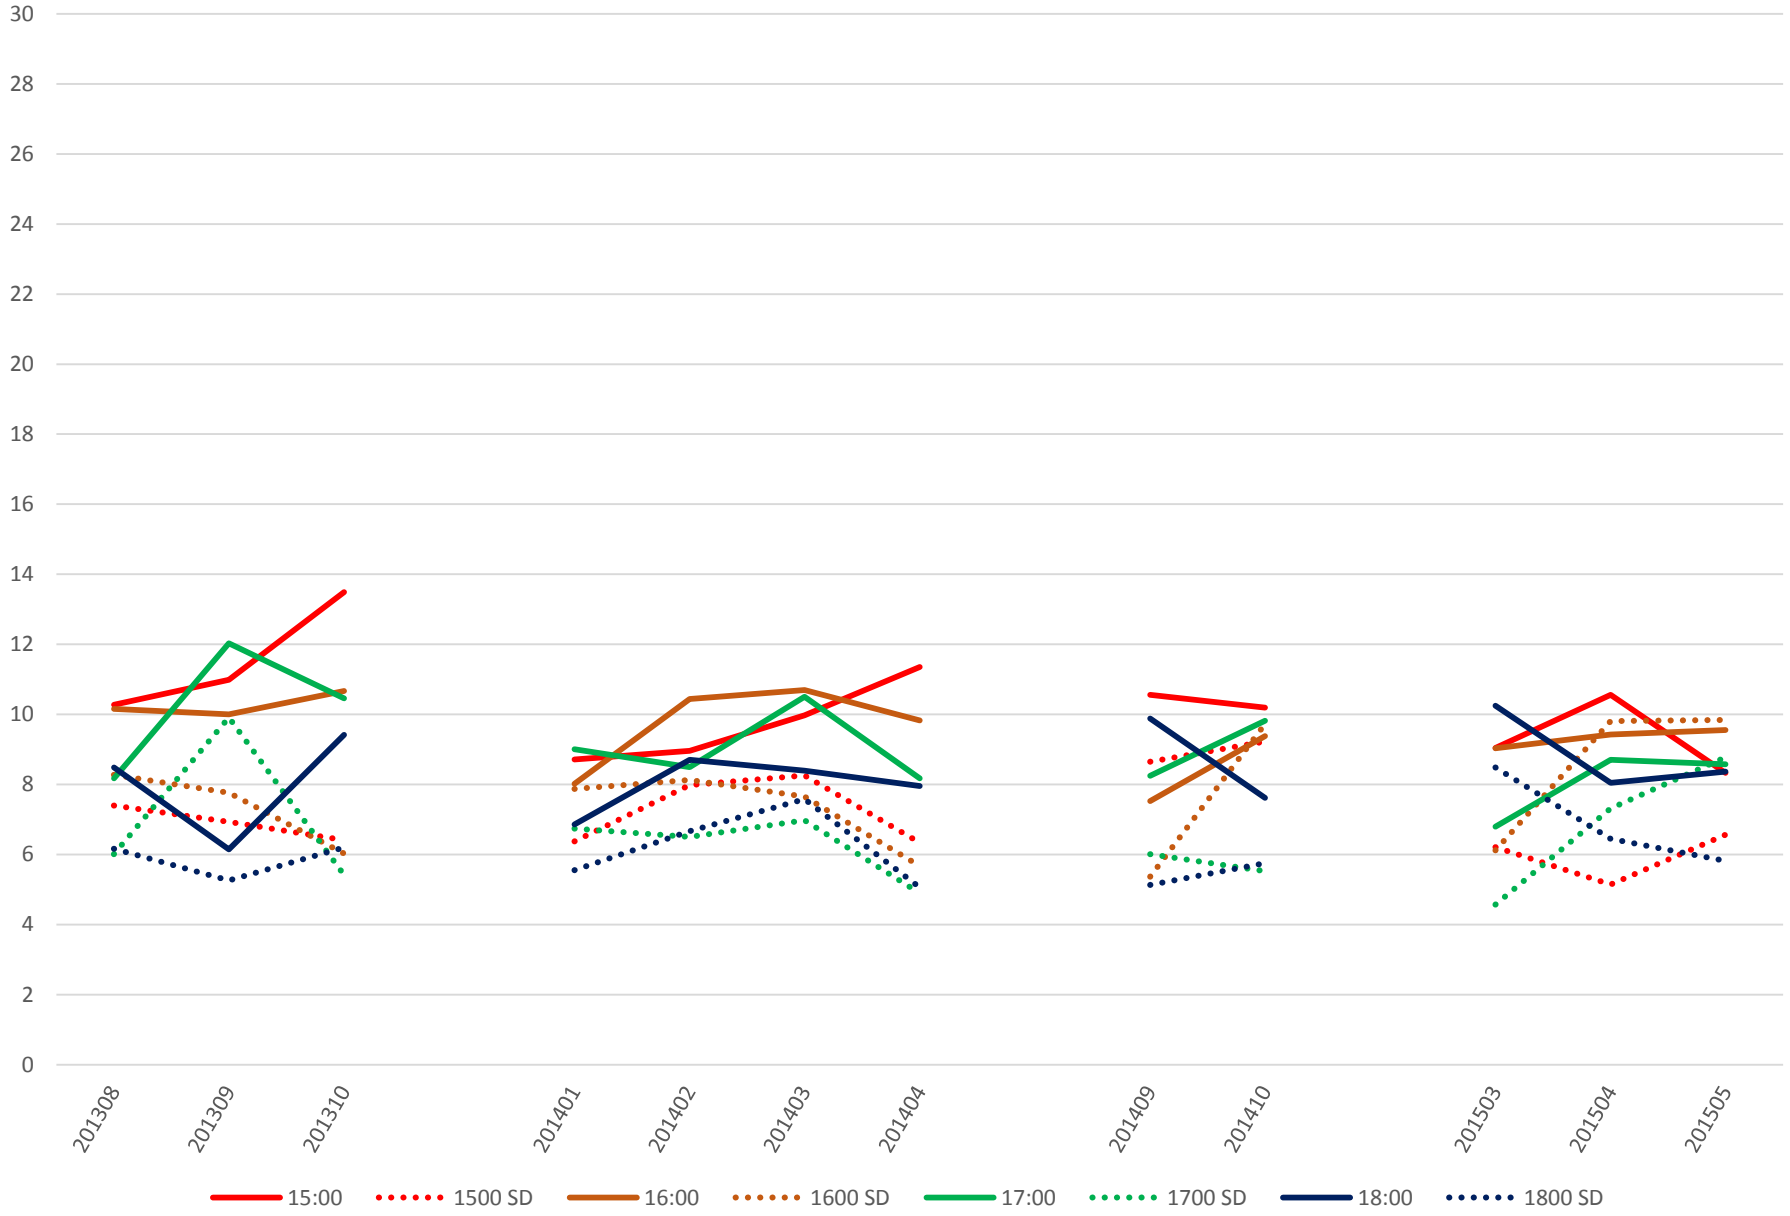

501 Queen Headways at Silver Birch Ave. Westbound Saturday Morning

501 Queen Headways at Silver Birch Ave. Westbound Saturday Midday

501 Queen Headways at Silver Birch Ave. Westbound Saturday Afternoon

501 Queen Headways at Silver Birch Ave. Westbound Saturday Evening

501 Queen Headways at Silver Birch Ave. Westbound Sunday Morning

501 Queen Headways at Silver Birch Ave. Westbound Sunday Middy

501 Queen Headways at Silver Birch Ave. Westbound Sunday Afternoon

501 Queen Headways at Silver Birch Ave. Westbound Sunday Evening