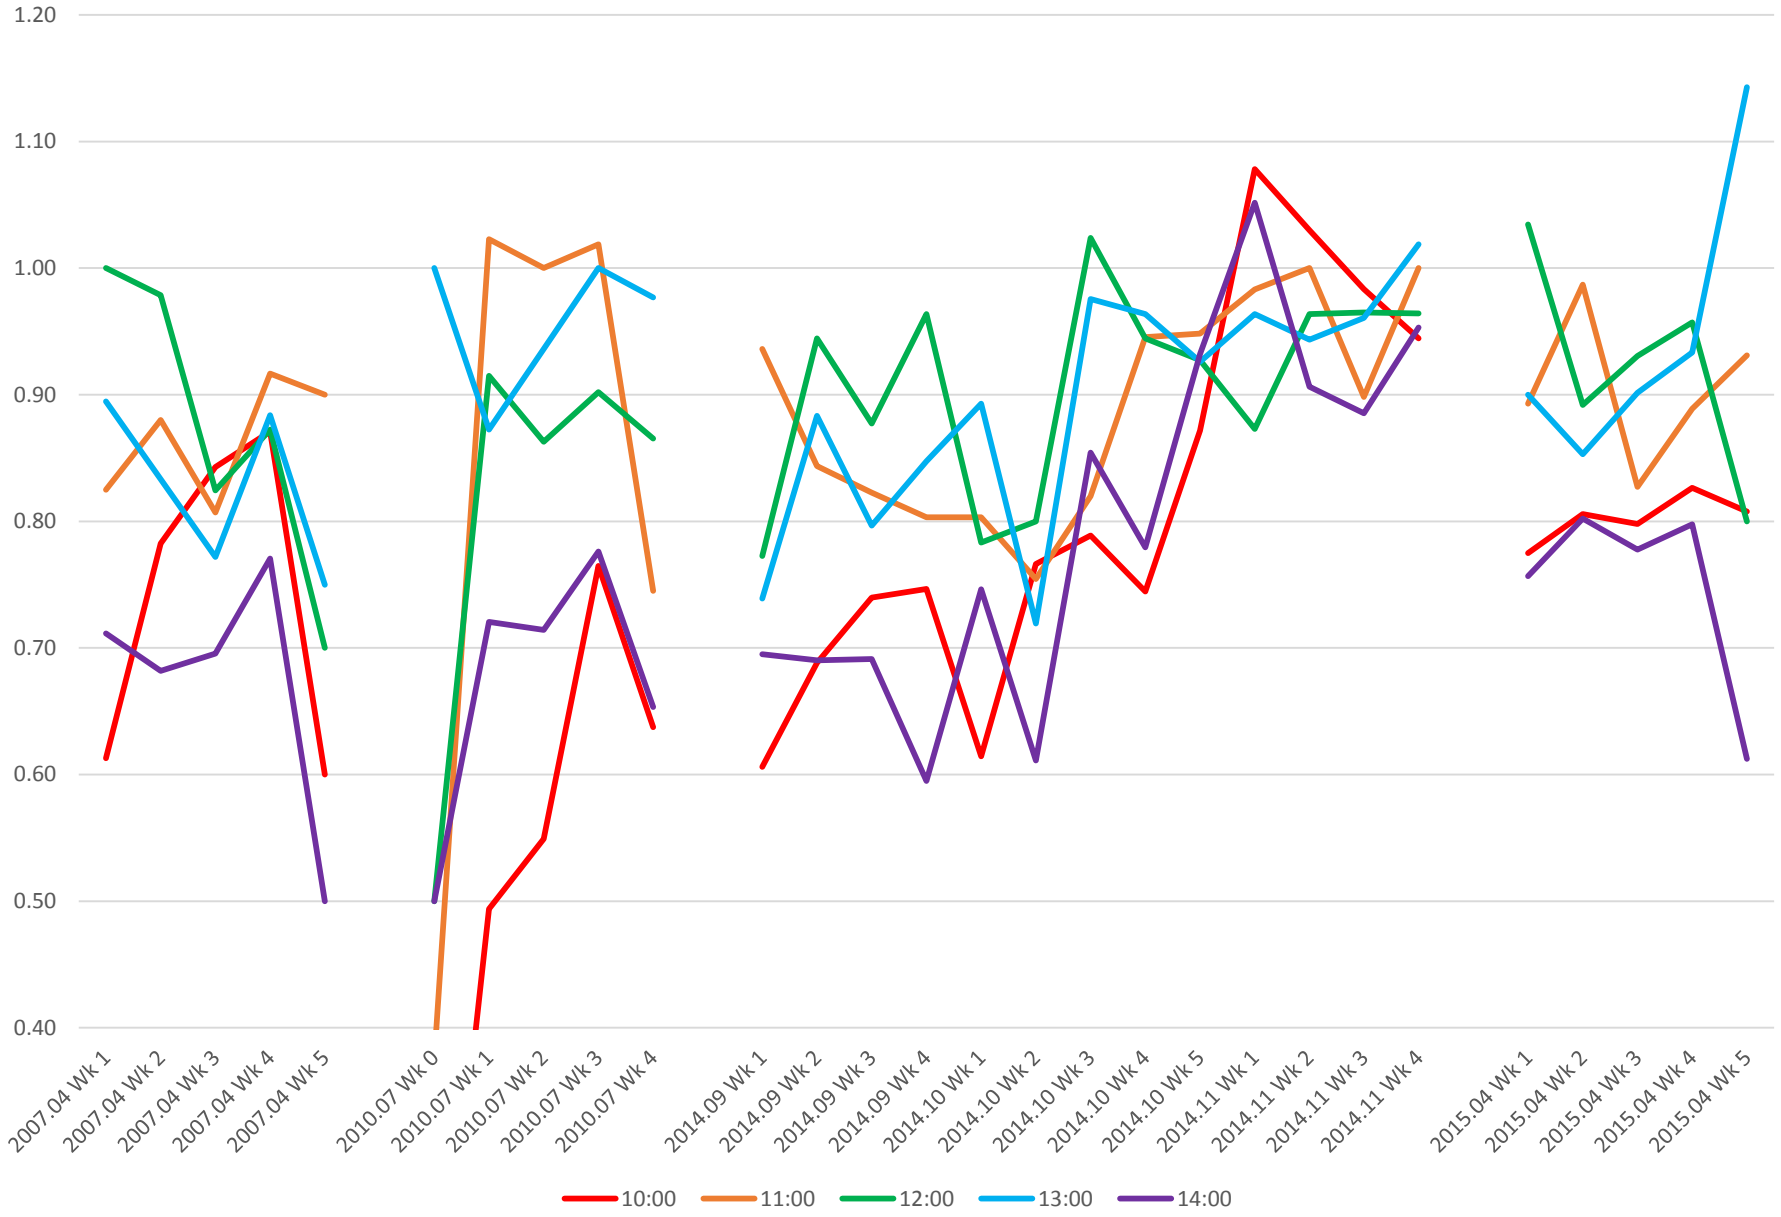

512 St. Clair Ratio of Vehicle Counts WB at Bathurst vs Yonge Weekday Mornings

512 St. Clair Ratio of Vehicle Counts WB at Bathurst vs Yonge Weekday Midday

512 St. Clair Ratio of Vehicle Counts WB at Bathurst vs Yonge Weekday Afternoons

512 St. Clair Ratio of Vehicle Counts WB at Bathurst vs Yonge Weekday Evenings