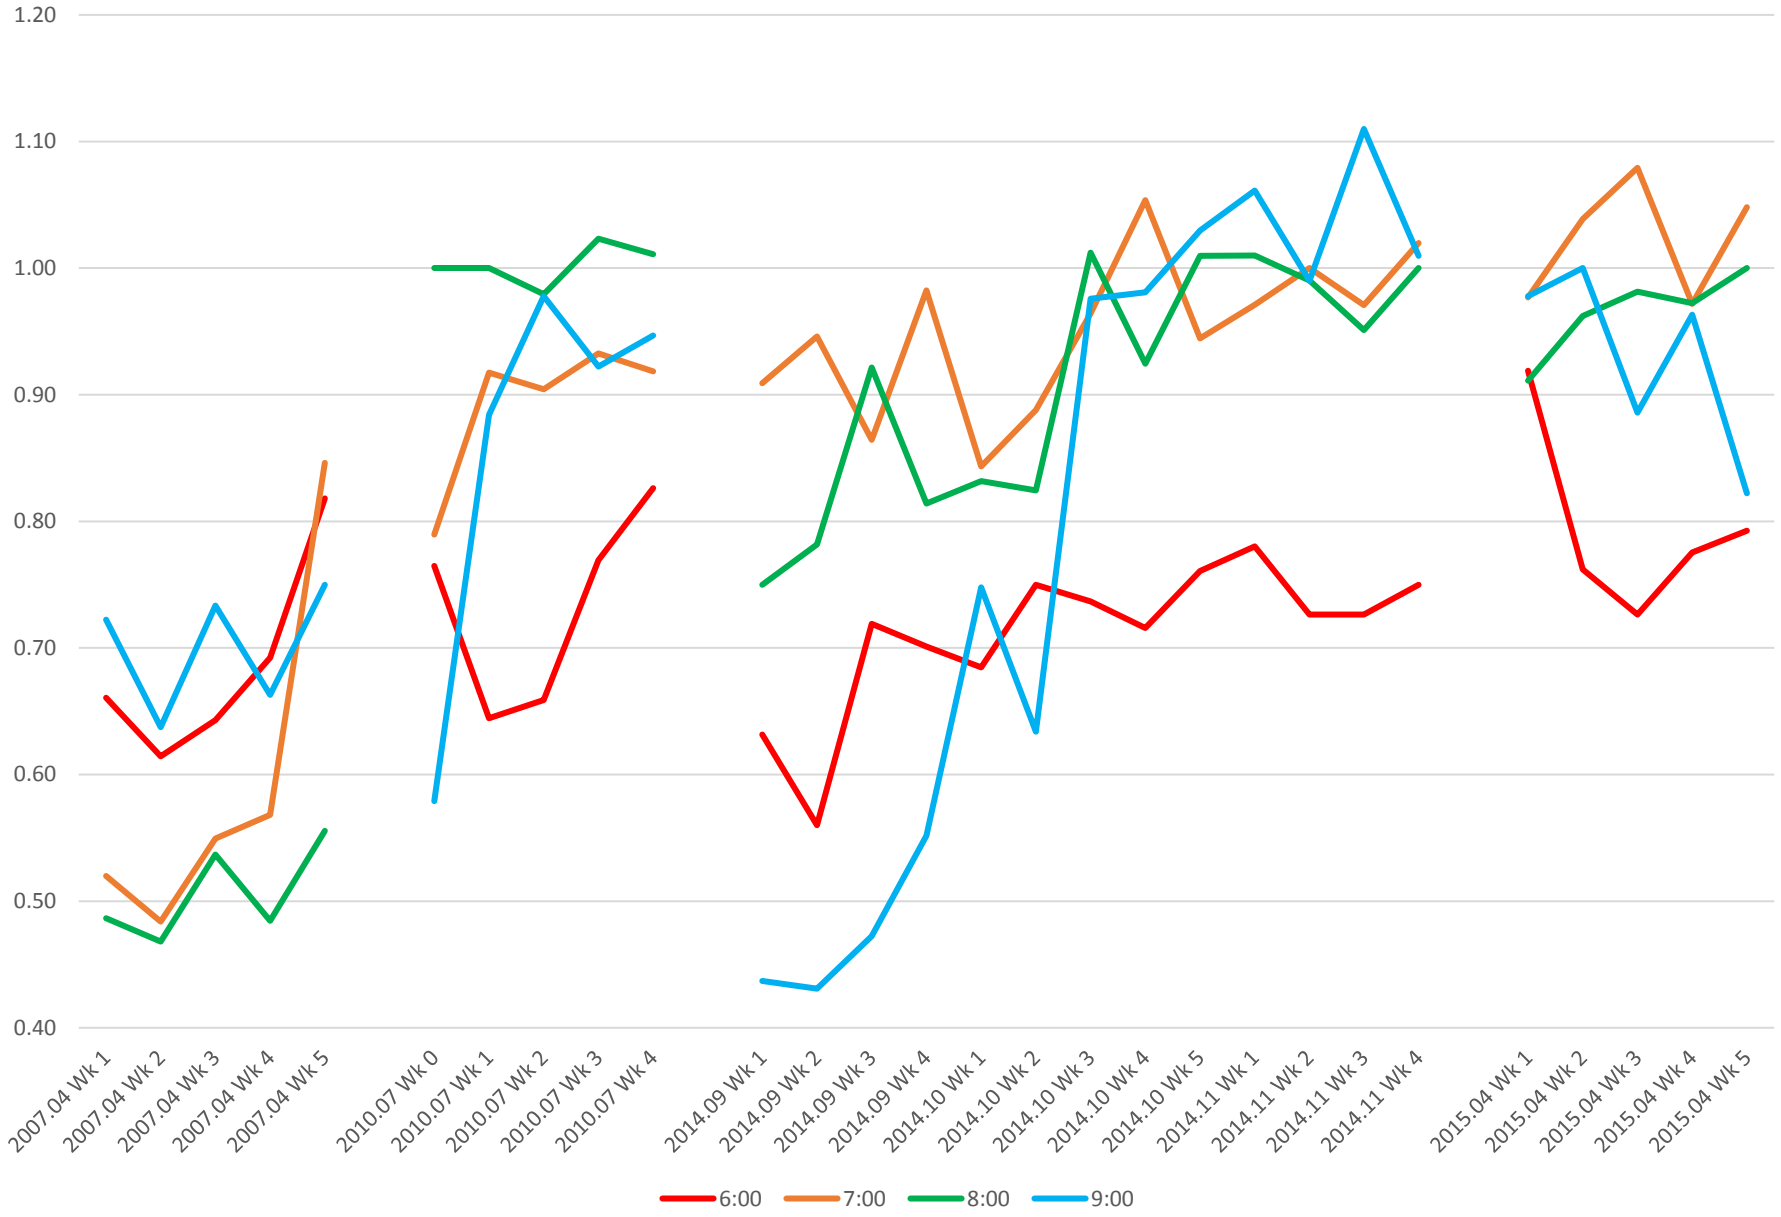

512 St. Clair Ratio of Vehicle Counts WB at Bathurst vs Yonge Weekday Mornings

512 St. Clair Ratio of Vehicle Counts WB at Bathurst vs Yonge Weekday Midday

512 St. Clair Ratio of Vehicle Counts WB at Bathurst vs Yonge Weekday Afternoons

512 St. Clair Ratio of Vehicle Counts WB at Bathurst vs Yonge Weekday Evenings