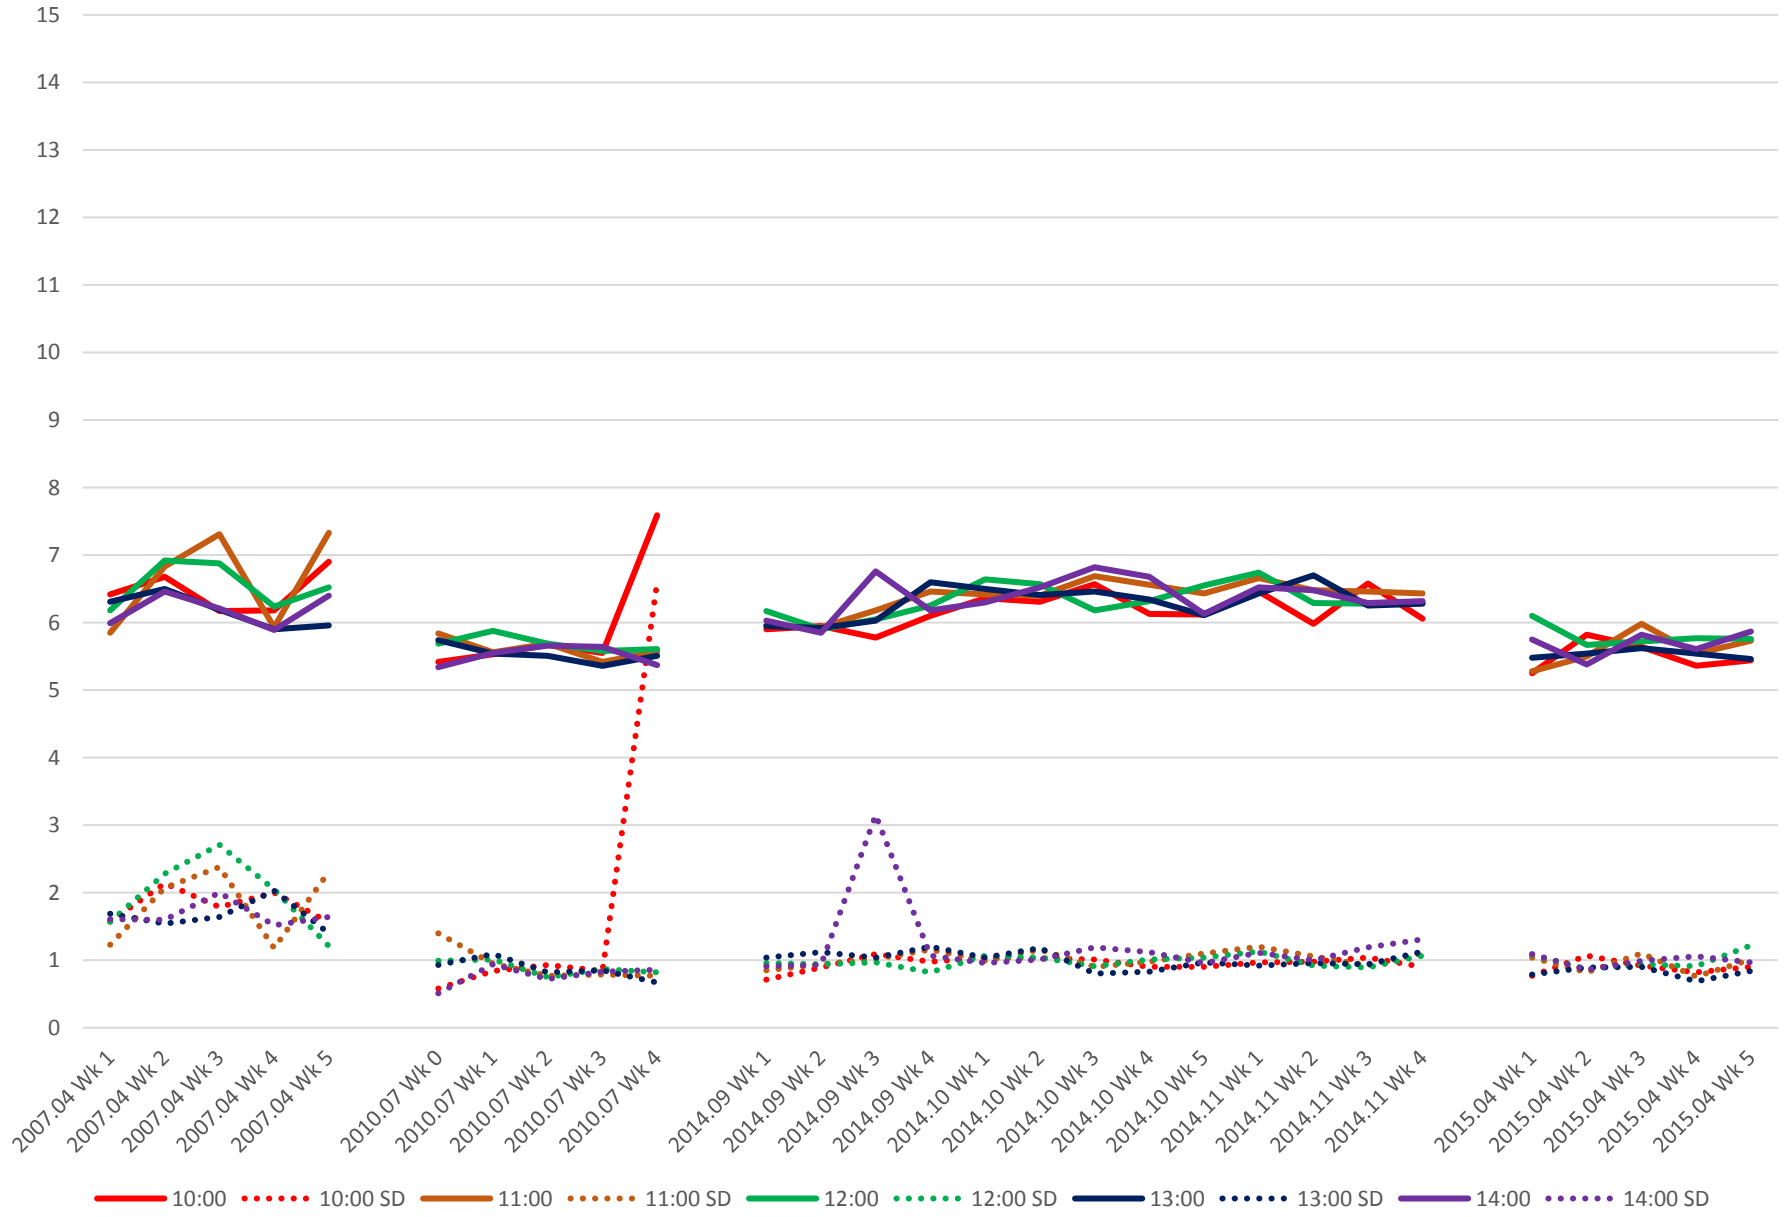

512 St. Clair Link Times From Tweedsmuir Ave. To Yonge St. Eastbound Morning

512 St. Clair Link Times From Tweedsmuir Ave. To Yonge St. Eastbound Midday

512 St. Clair Link Times From Tweedsmuir Ave. To Yonge St. Eastbound Afternoon

512 St. Clair Link Times From Tweedsmuir Ave. To Yonge St. Eastbound Evening