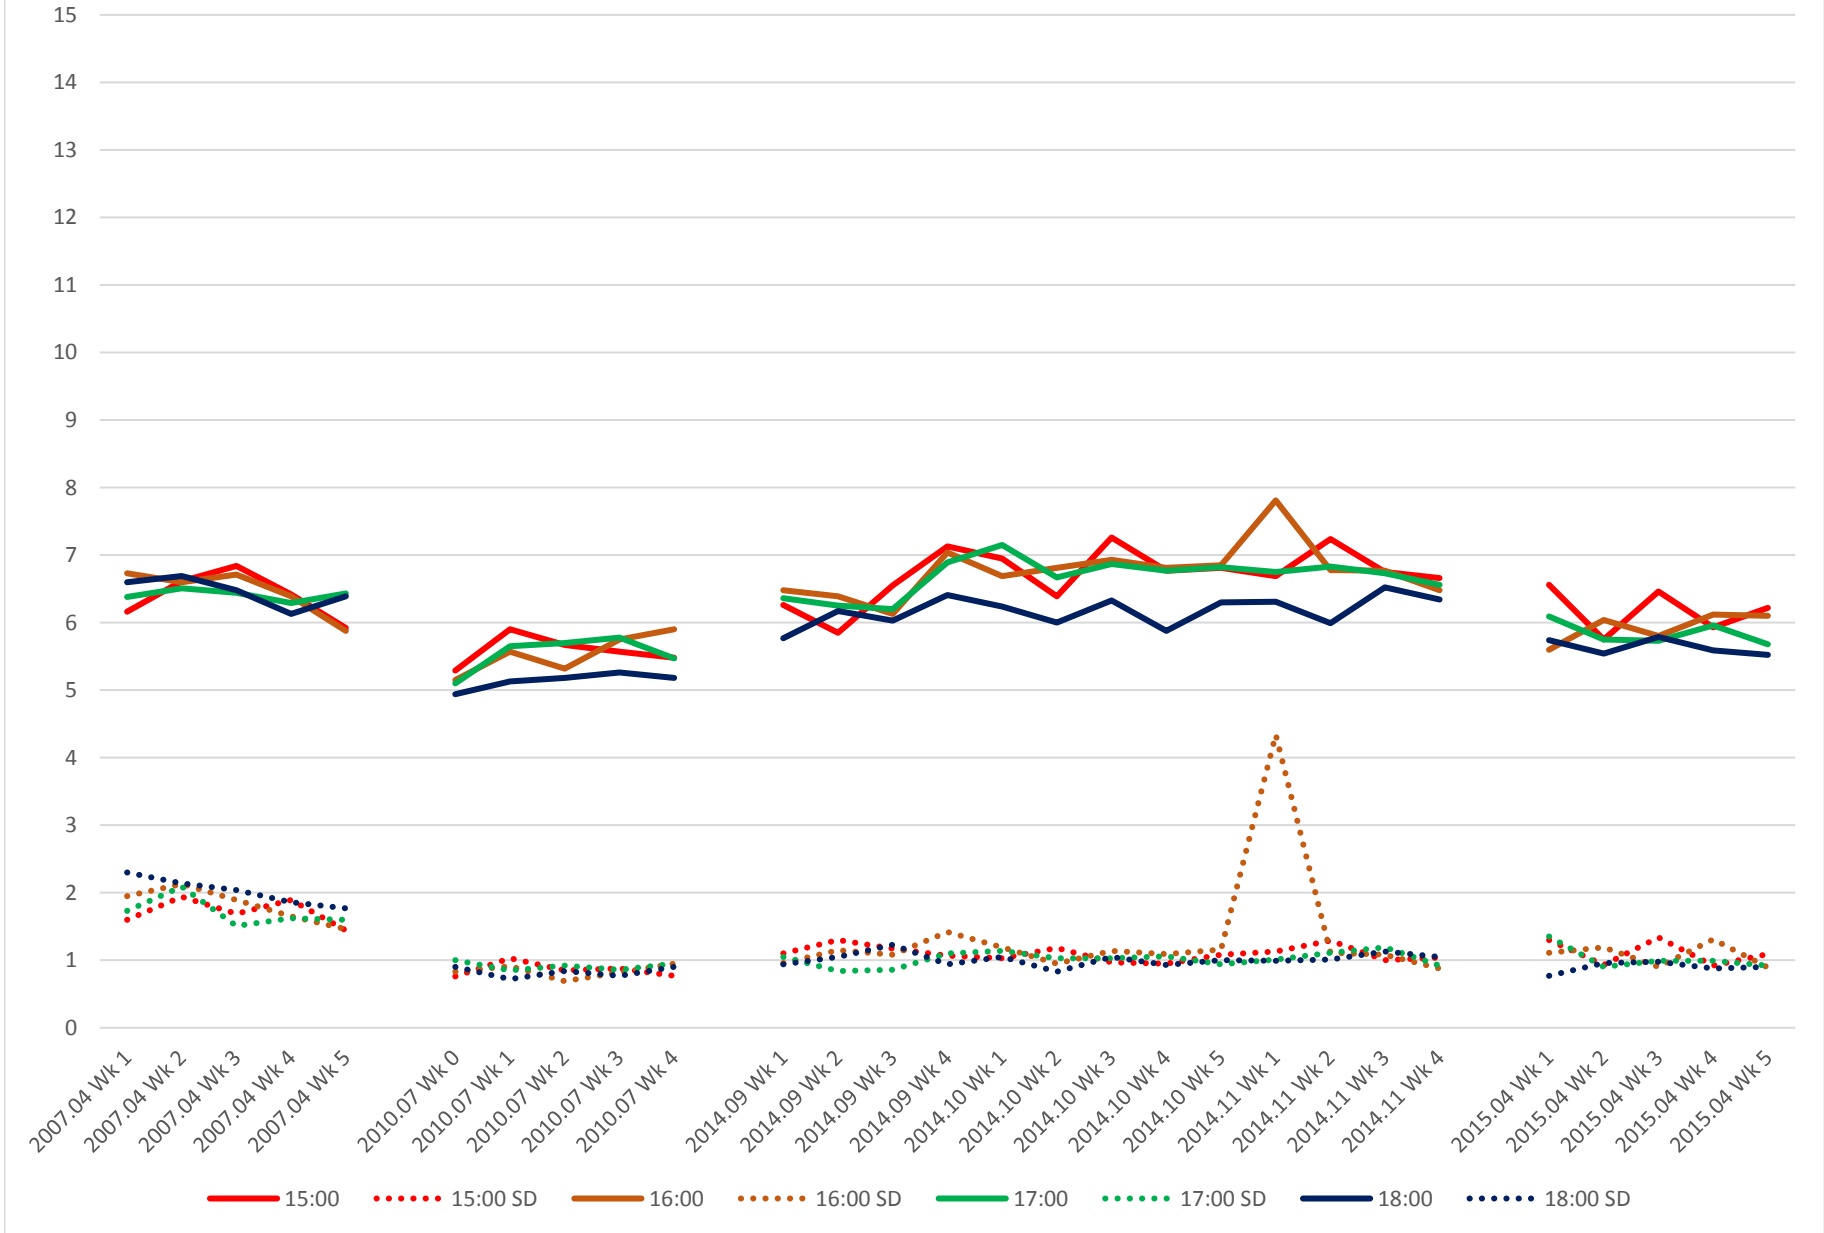

512 St. Clair Link Times From Tweedsmuir Ave. To Yonge St. Eastbound Morning

512 St. Clair Link Times From Tweedsmuir Ave. To Yonge St. Eastbound Midday

512 St. Clair Link Times From Tweedsmuir Ave. To Yonge St. Eastbound Afternoon

512 St. Clair Link Times From Tweedsmuir Ave. To Yonge St. Eastbound Evening