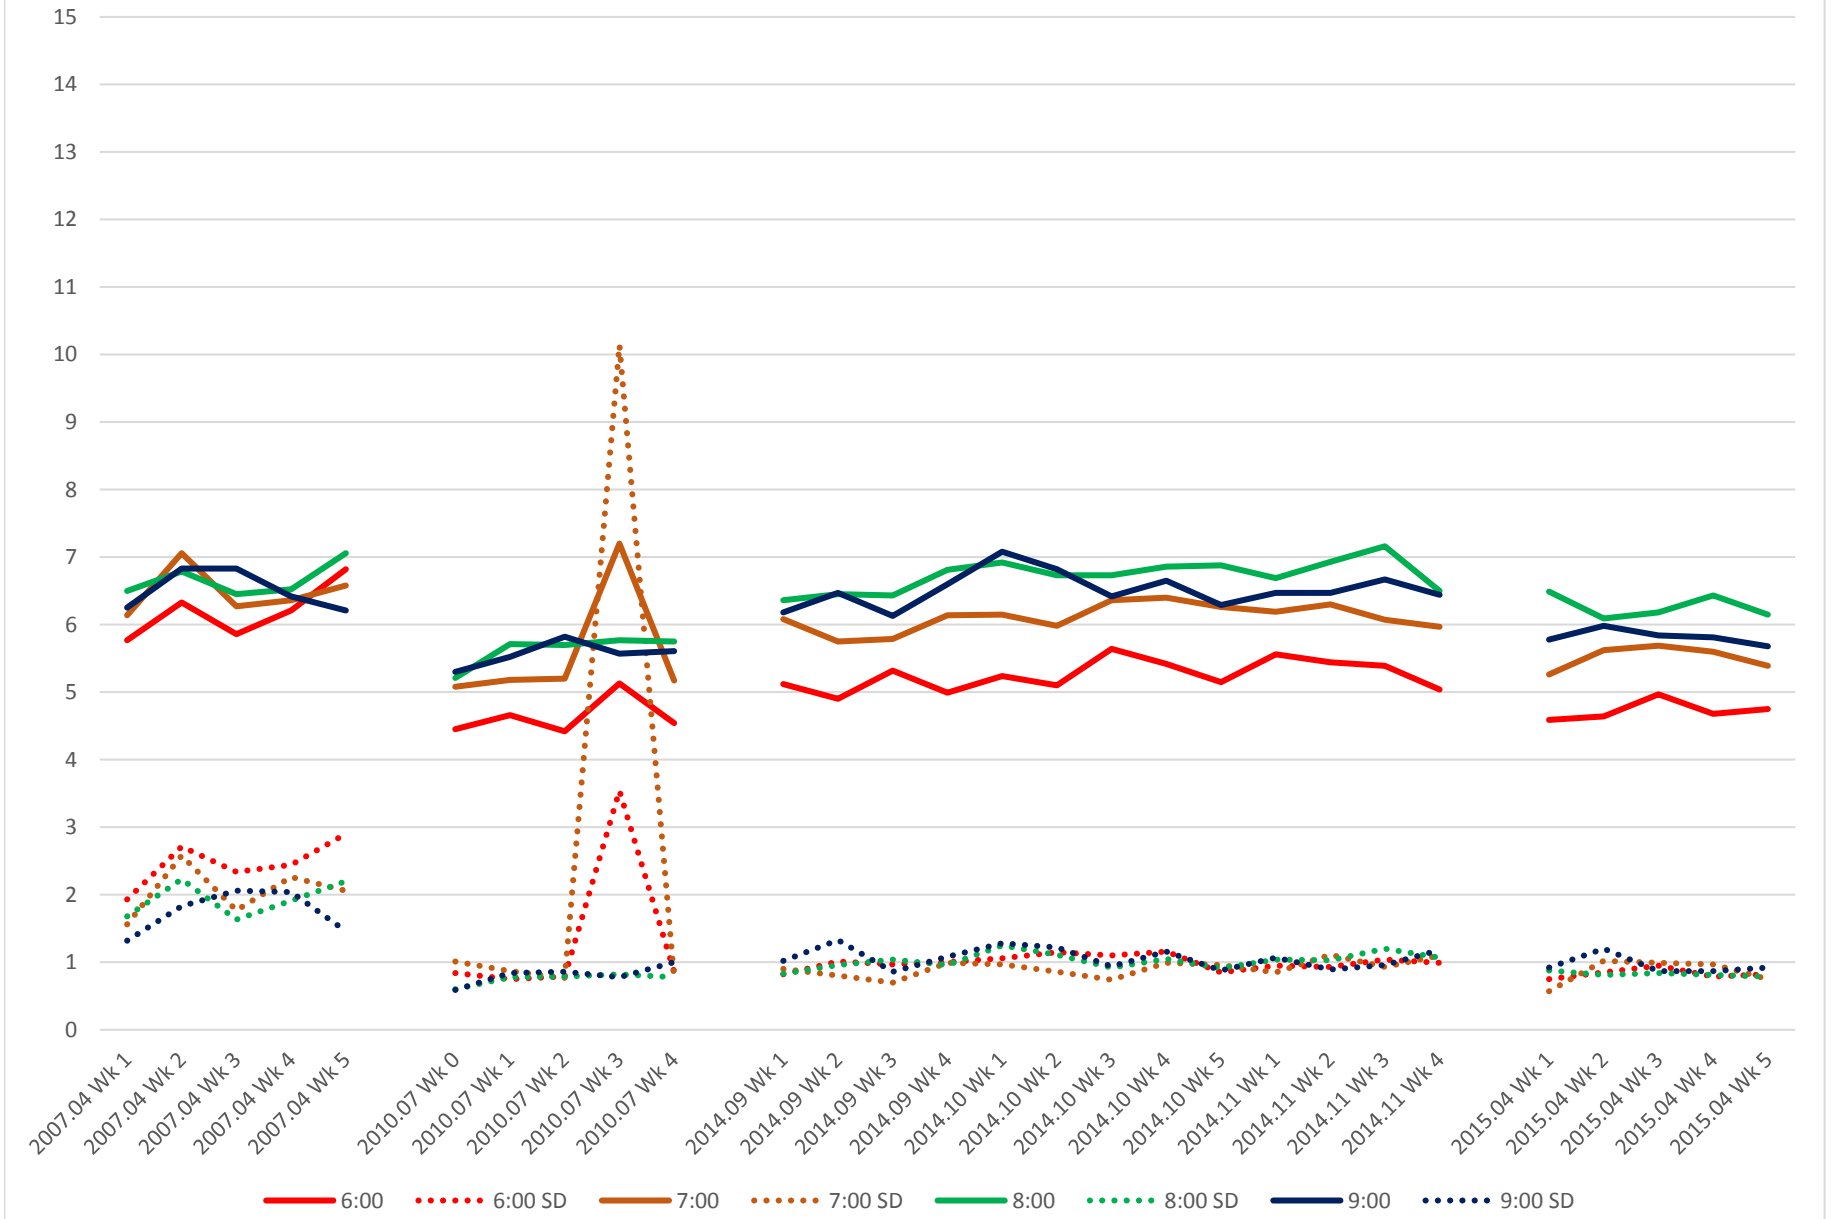

512 St. Clair Link Times From Tweedsmuir Ave. To Yonge St. Eastbound Morning

512 St. Clair Link Times From Tweedsmuir Ave. To Yonge St. Eastbound Midday

512 St. Clair Link Times From Tweedsmuir Ave. To Yonge St. Eastbound Afternoon

512 St. Clair Link Times From Tweedsmuir Ave. To Yonge St. Eastbound Evening