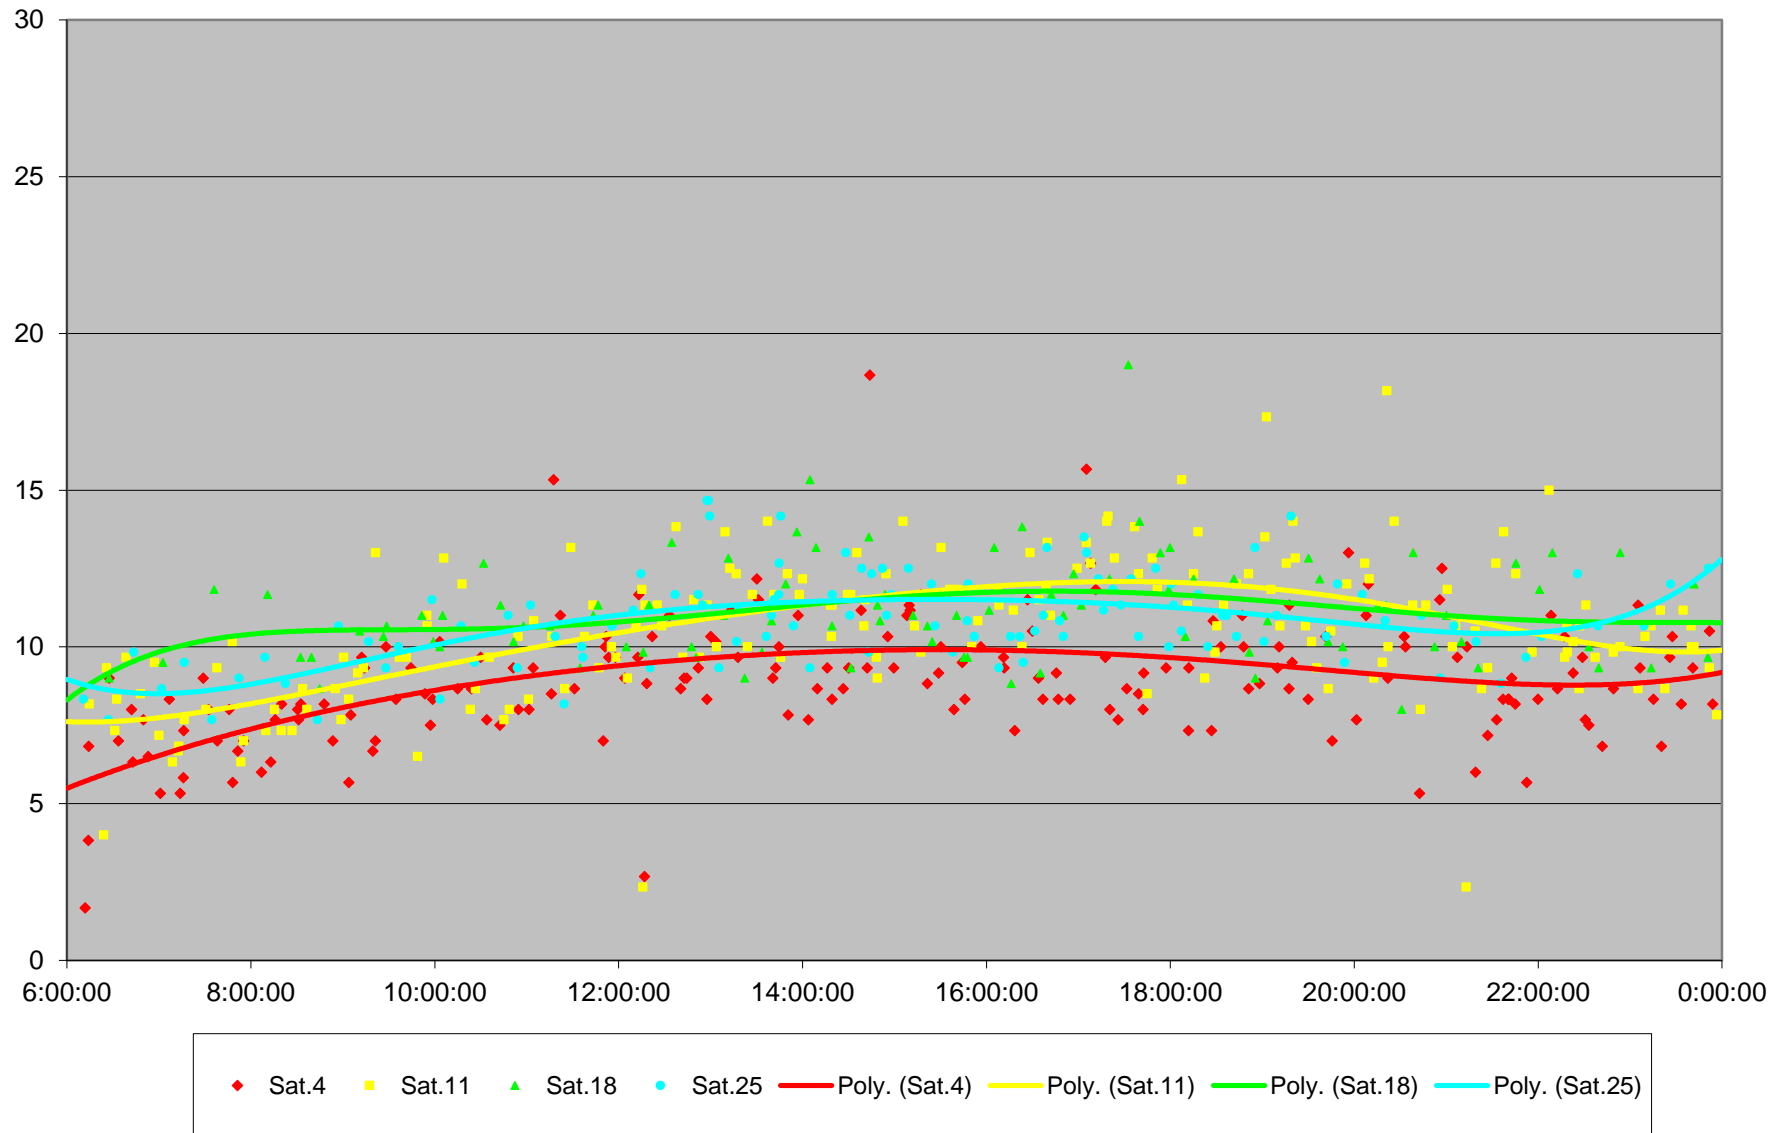

509 Harbourfront Link Times From Bay To W of Bathurst Westbound October 2014

509 Harbourfront Link Times From Bay To W of Bathurst Westbound October 2014