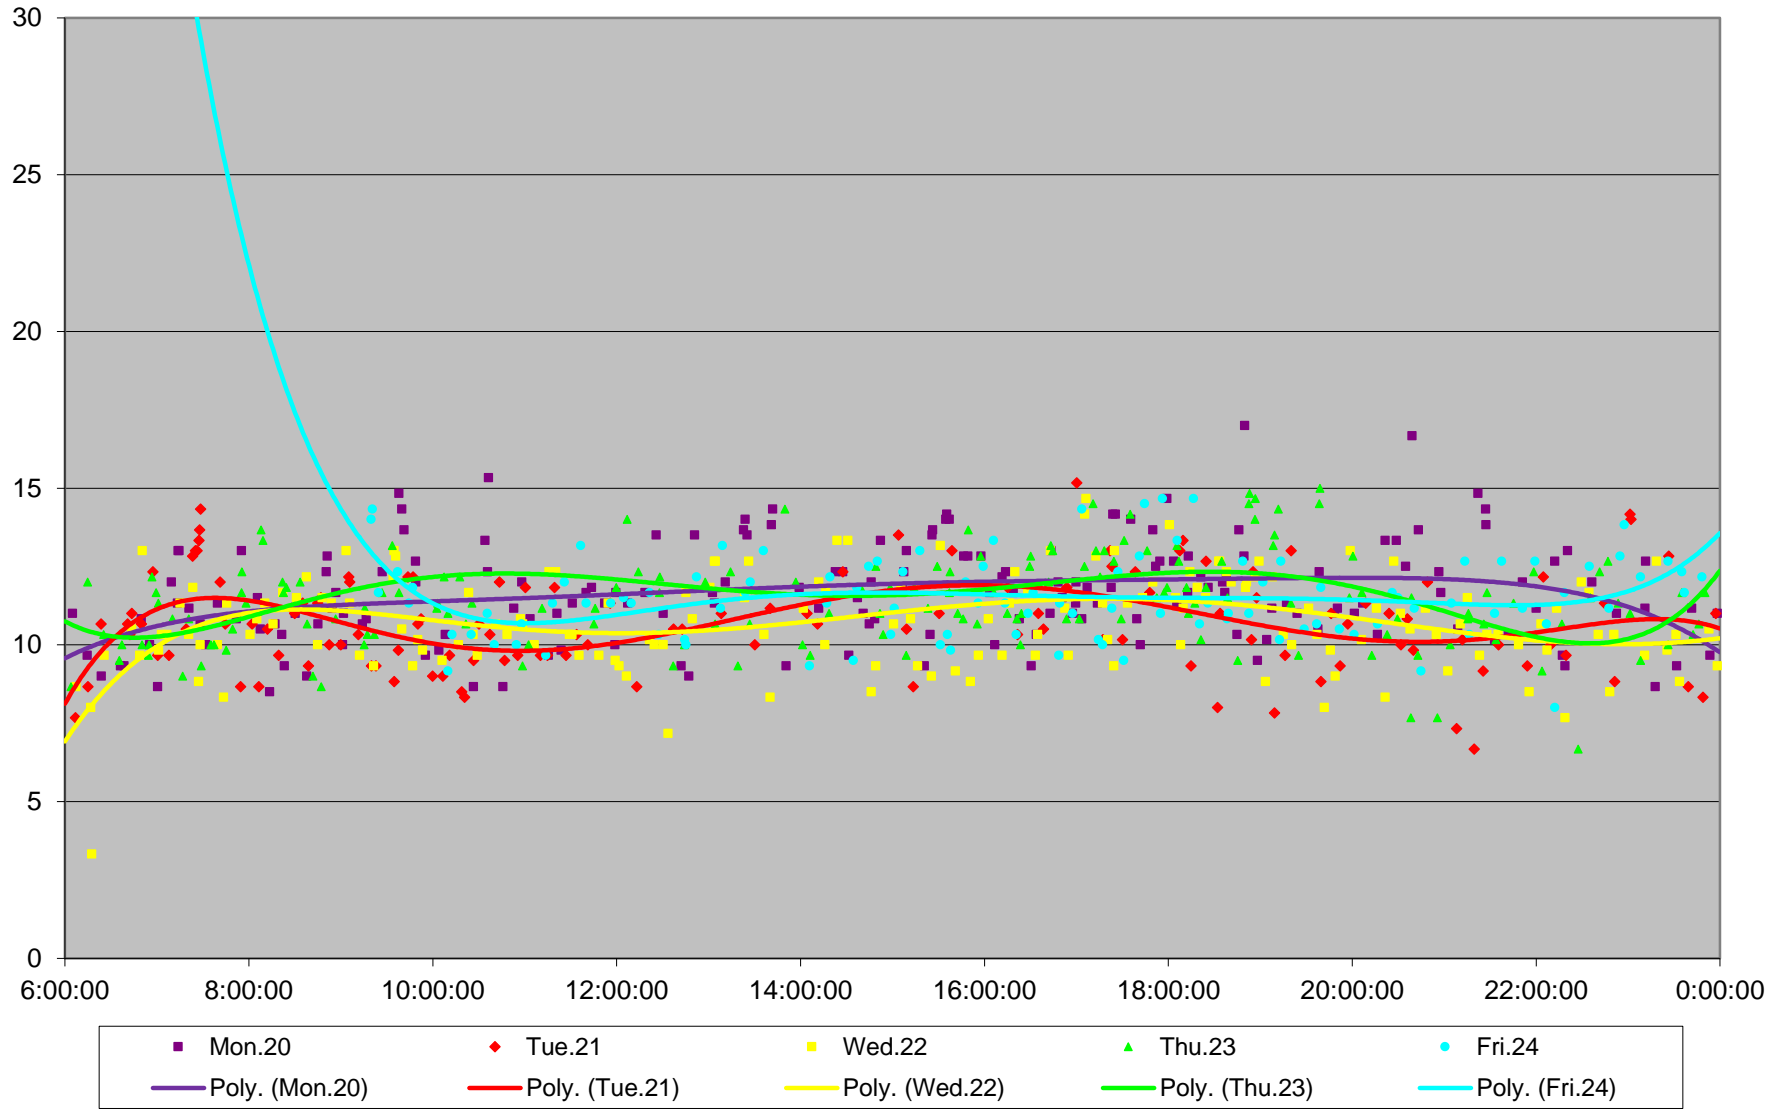

509 Harbourfront Link Times From Bay To W of Bathurst Westbound October 2014