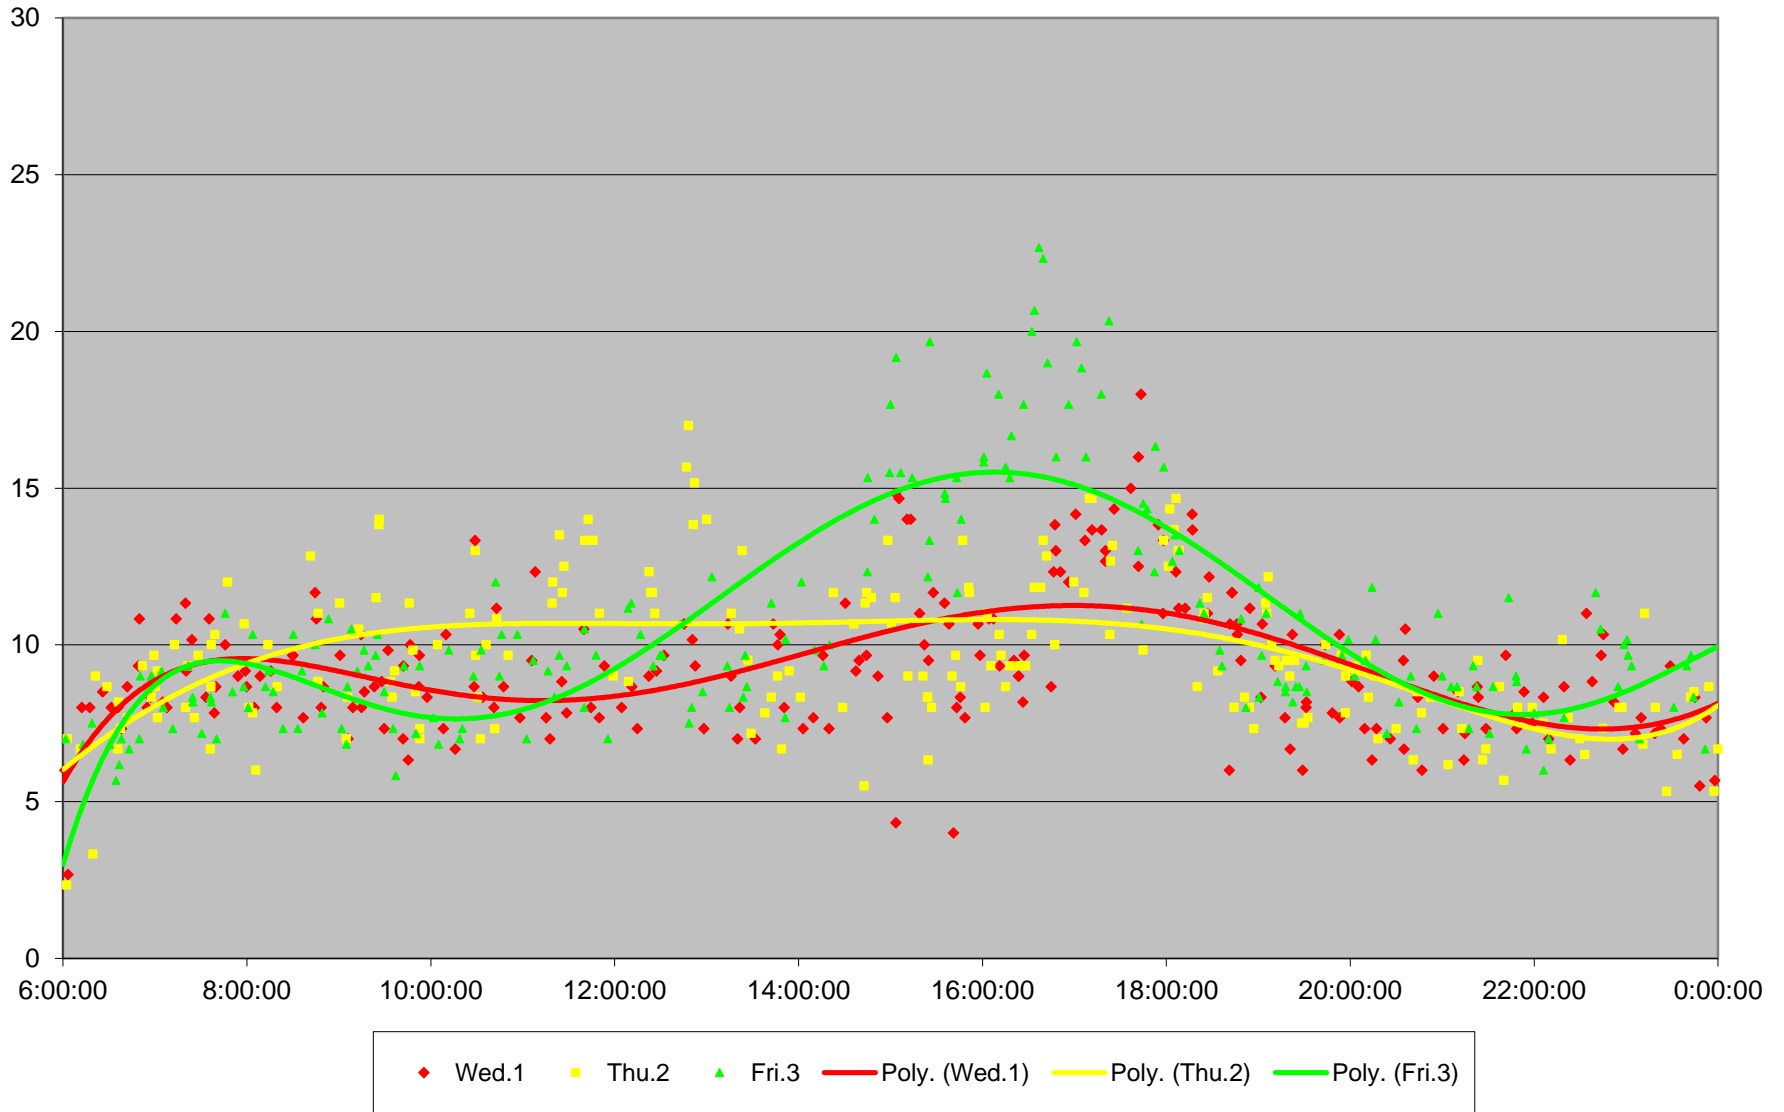

### 509 Harbourfront Link Times From Bay To W of Bathurst Westbound October 2014

### 509 Harbourfront Link Times From Bay To W of Bathurst Westbound October 2014

509 Harbourfront Link Times From Bay To W of Bathurst Westbound October 2014