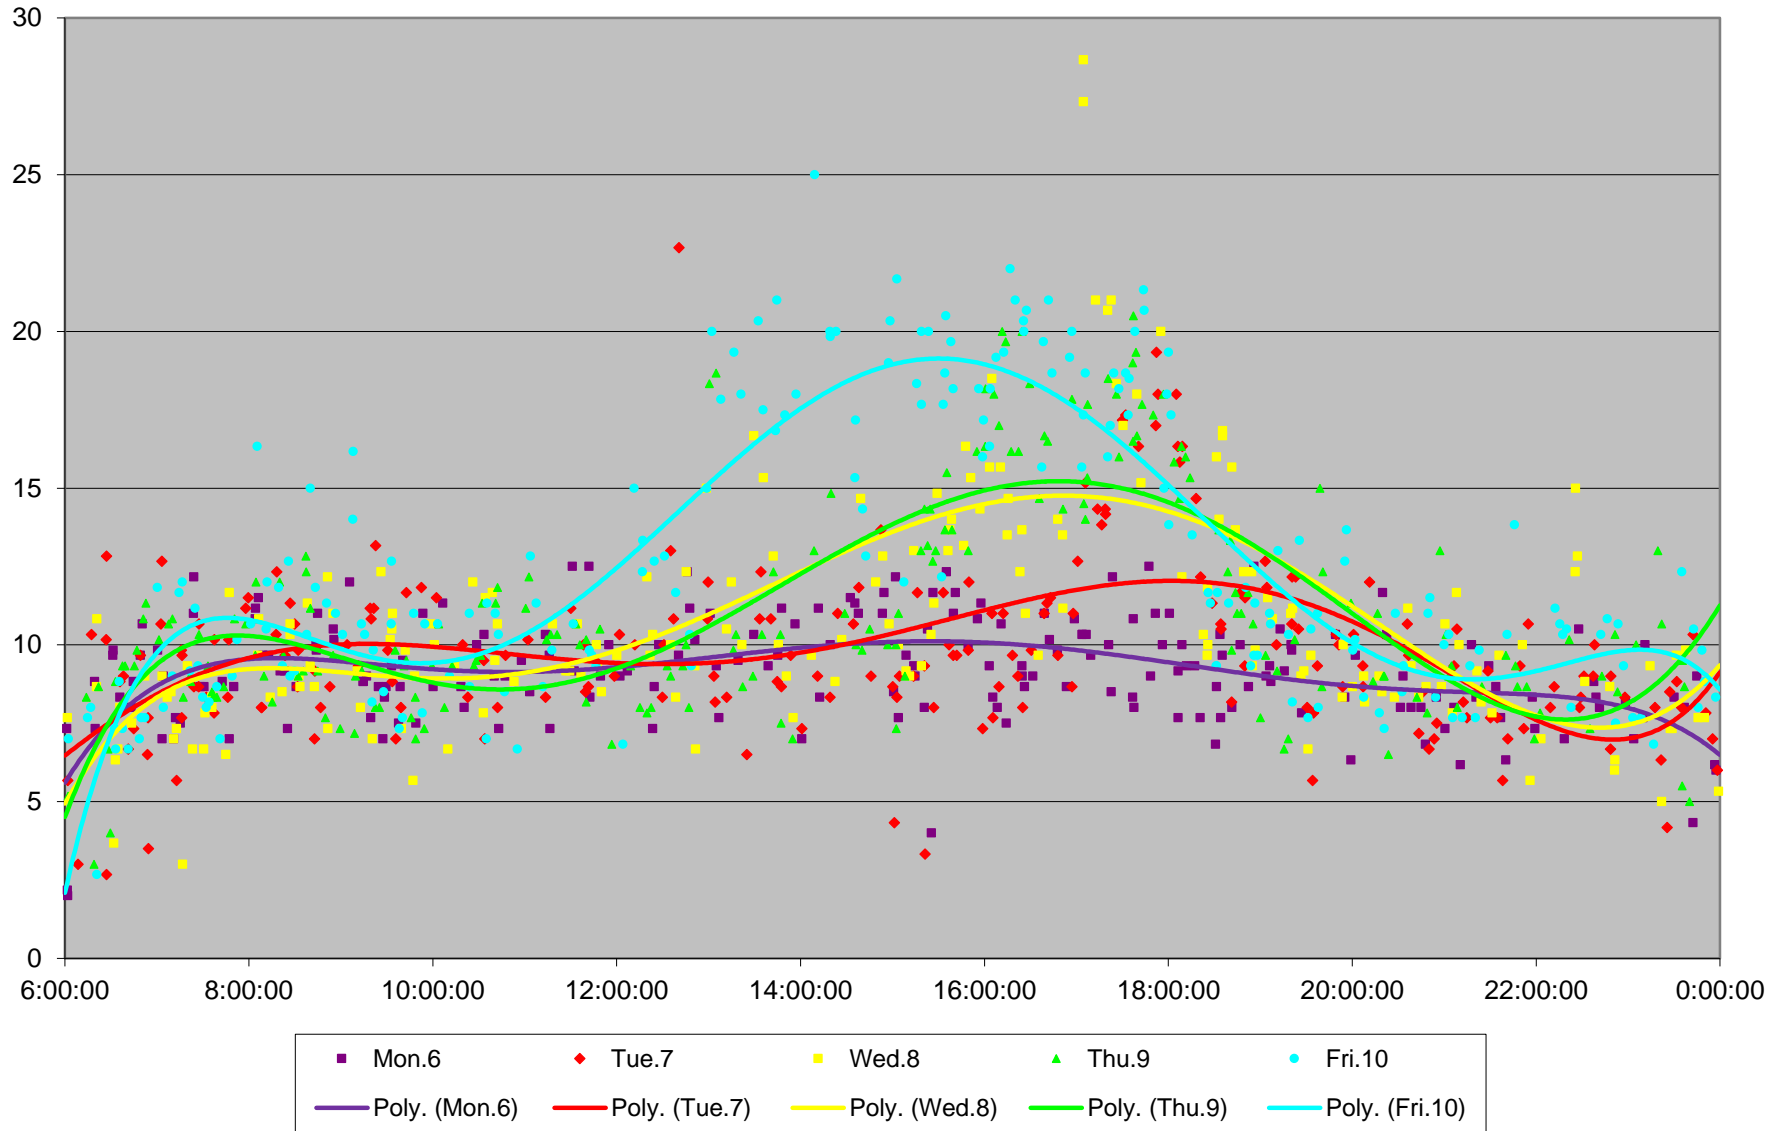

### 509 Harbourfront Link Times From Bay To W of Bathurst Westbound October 2014

### 509 Harbourfront Link Times From Bay To W of Bathurst Westbound October 2014

509 Harbourfront Link Times From Bay To W of Bathurst Westbound October 2014