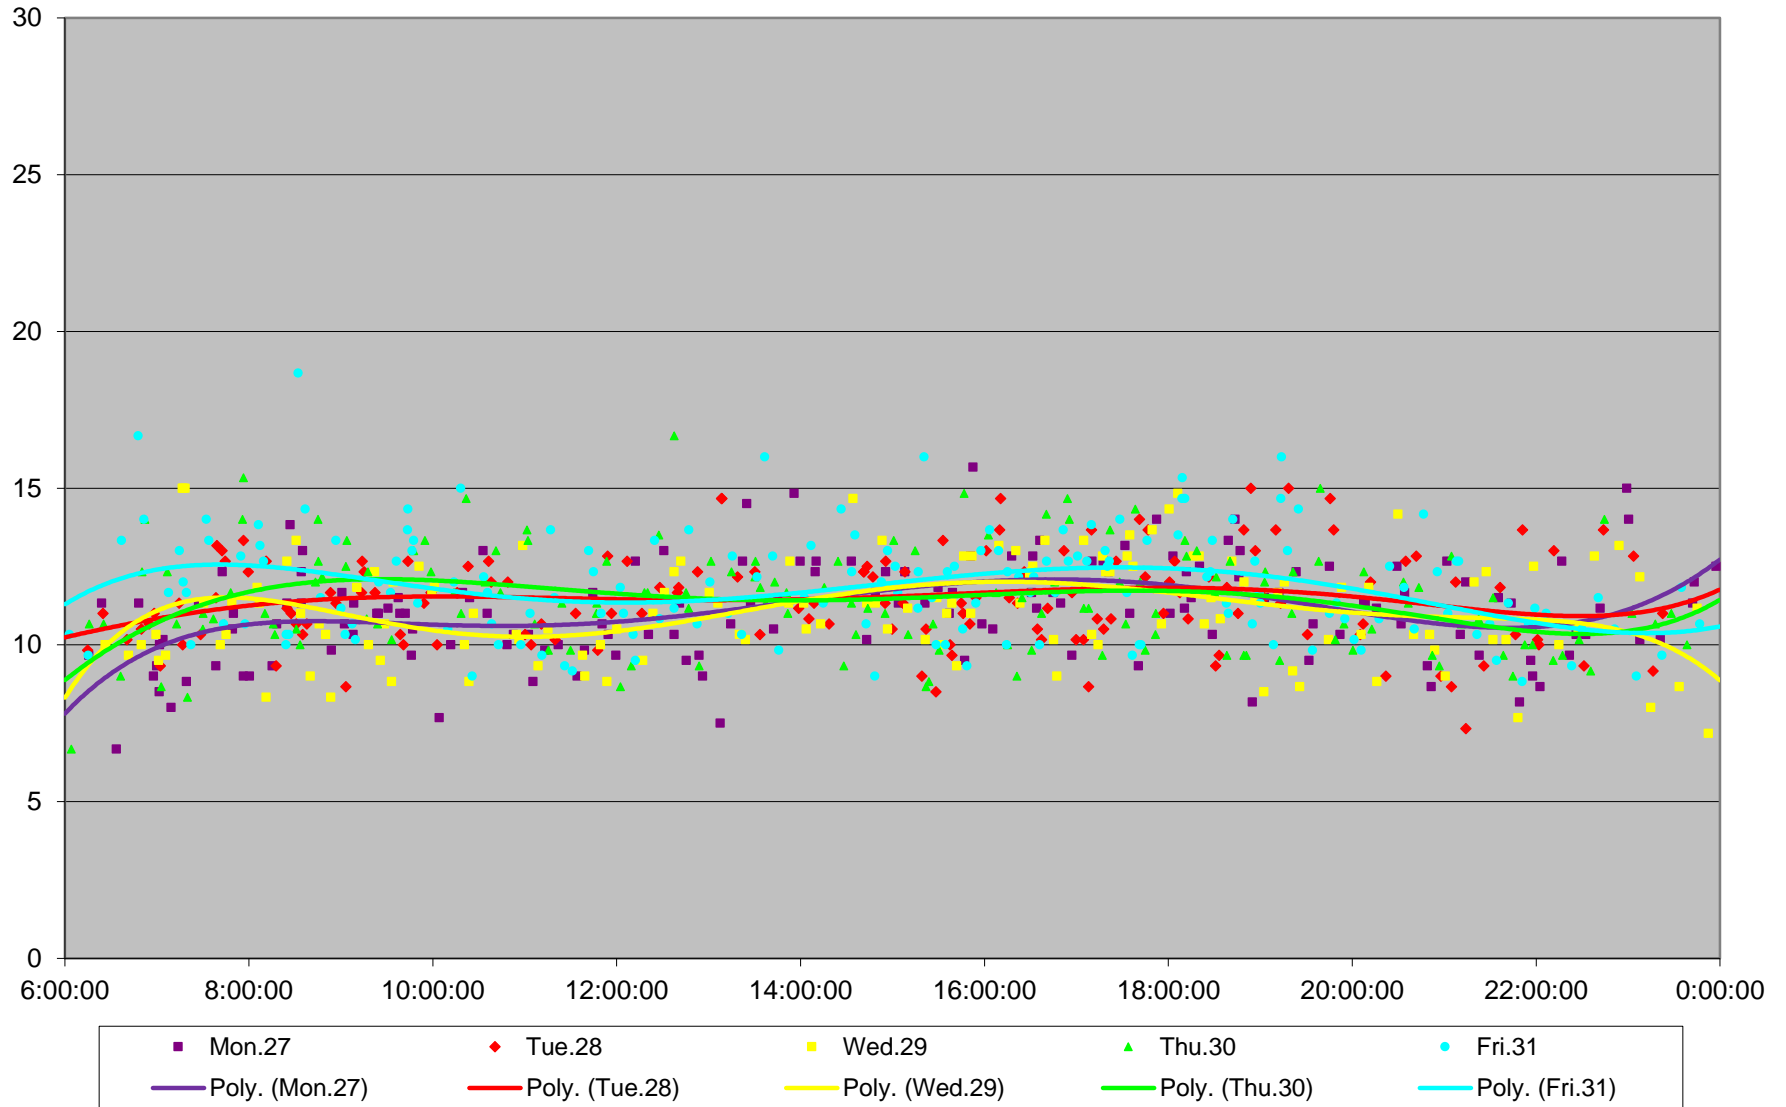

509 Harbourfront Link Times From Bay To W of Bathurst Westbound October 2014