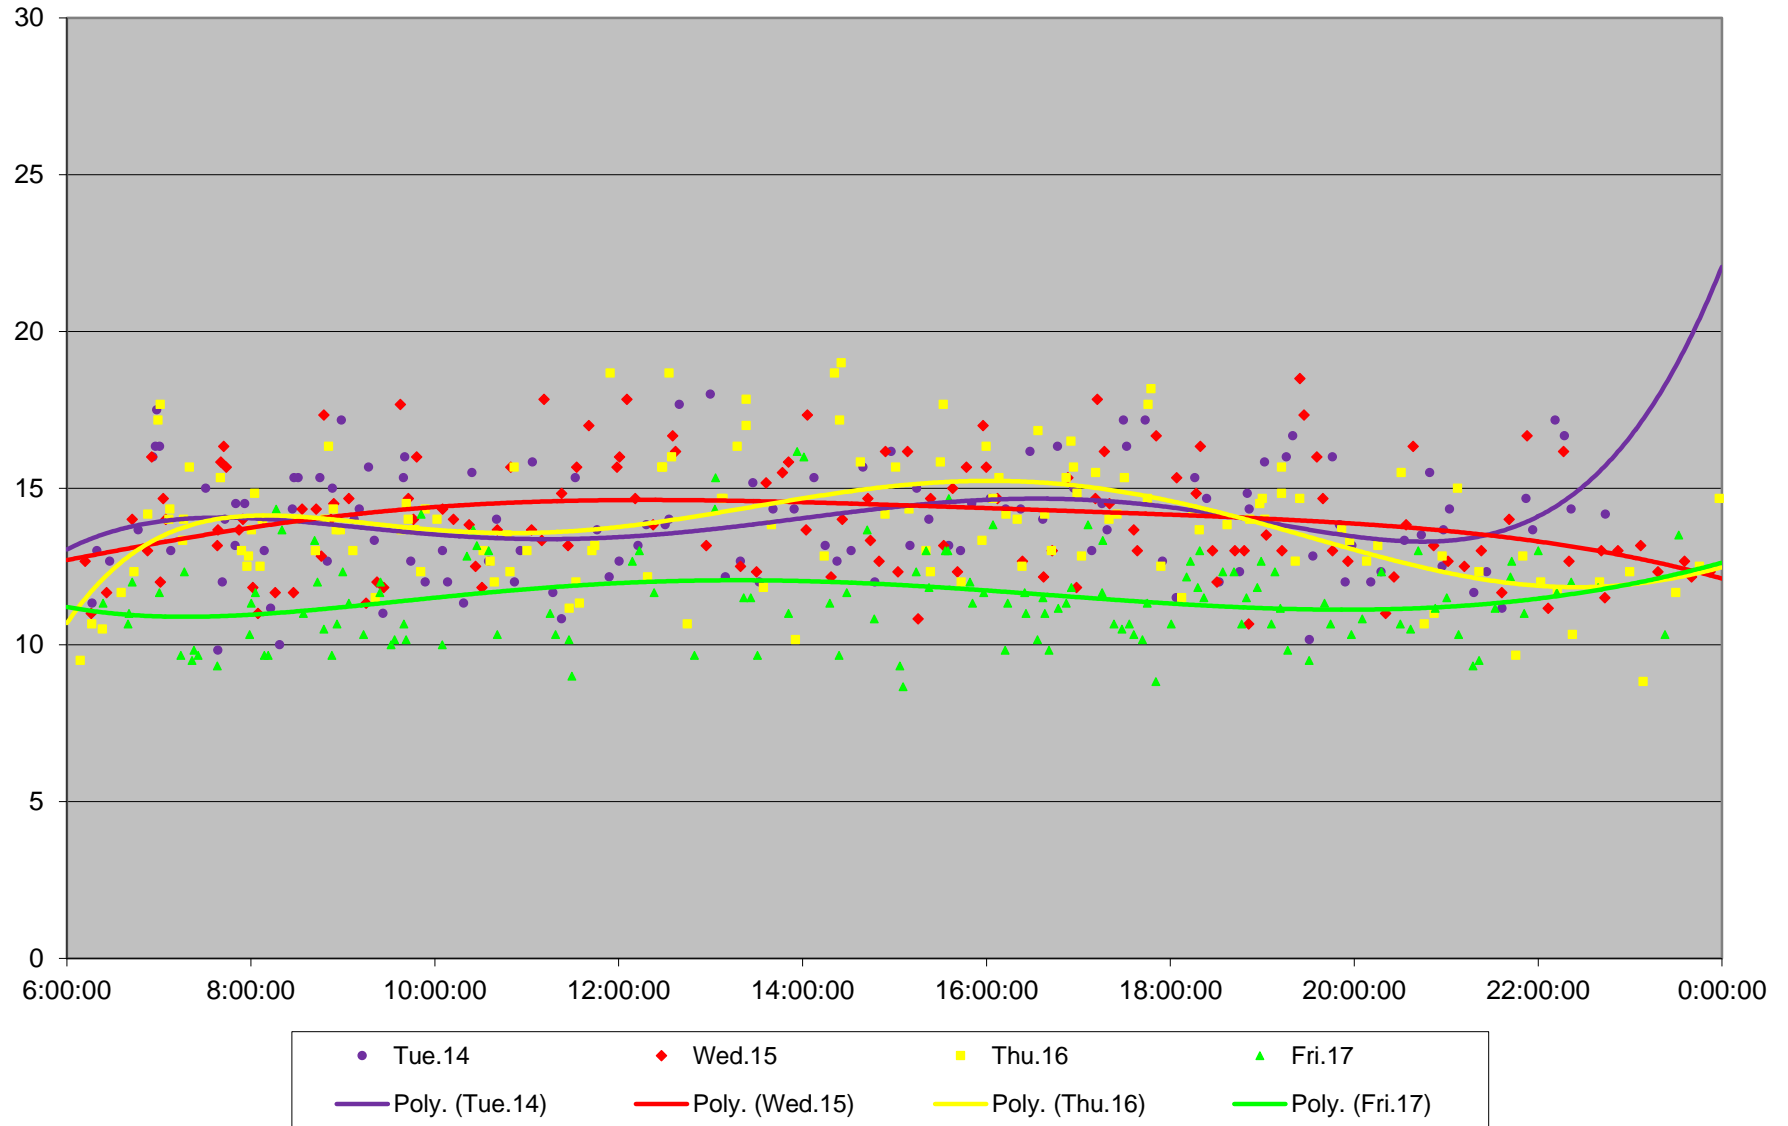

### 509 Harbourfront Link Times From Bay To W of Bathurst Westbound October 2014

### 509 Harbourfront Link Times From Bay To W of Bathurst Westbound October 2014

509 Harbourfront Link Times From Bay To W of Bathurst Westbound October 2014