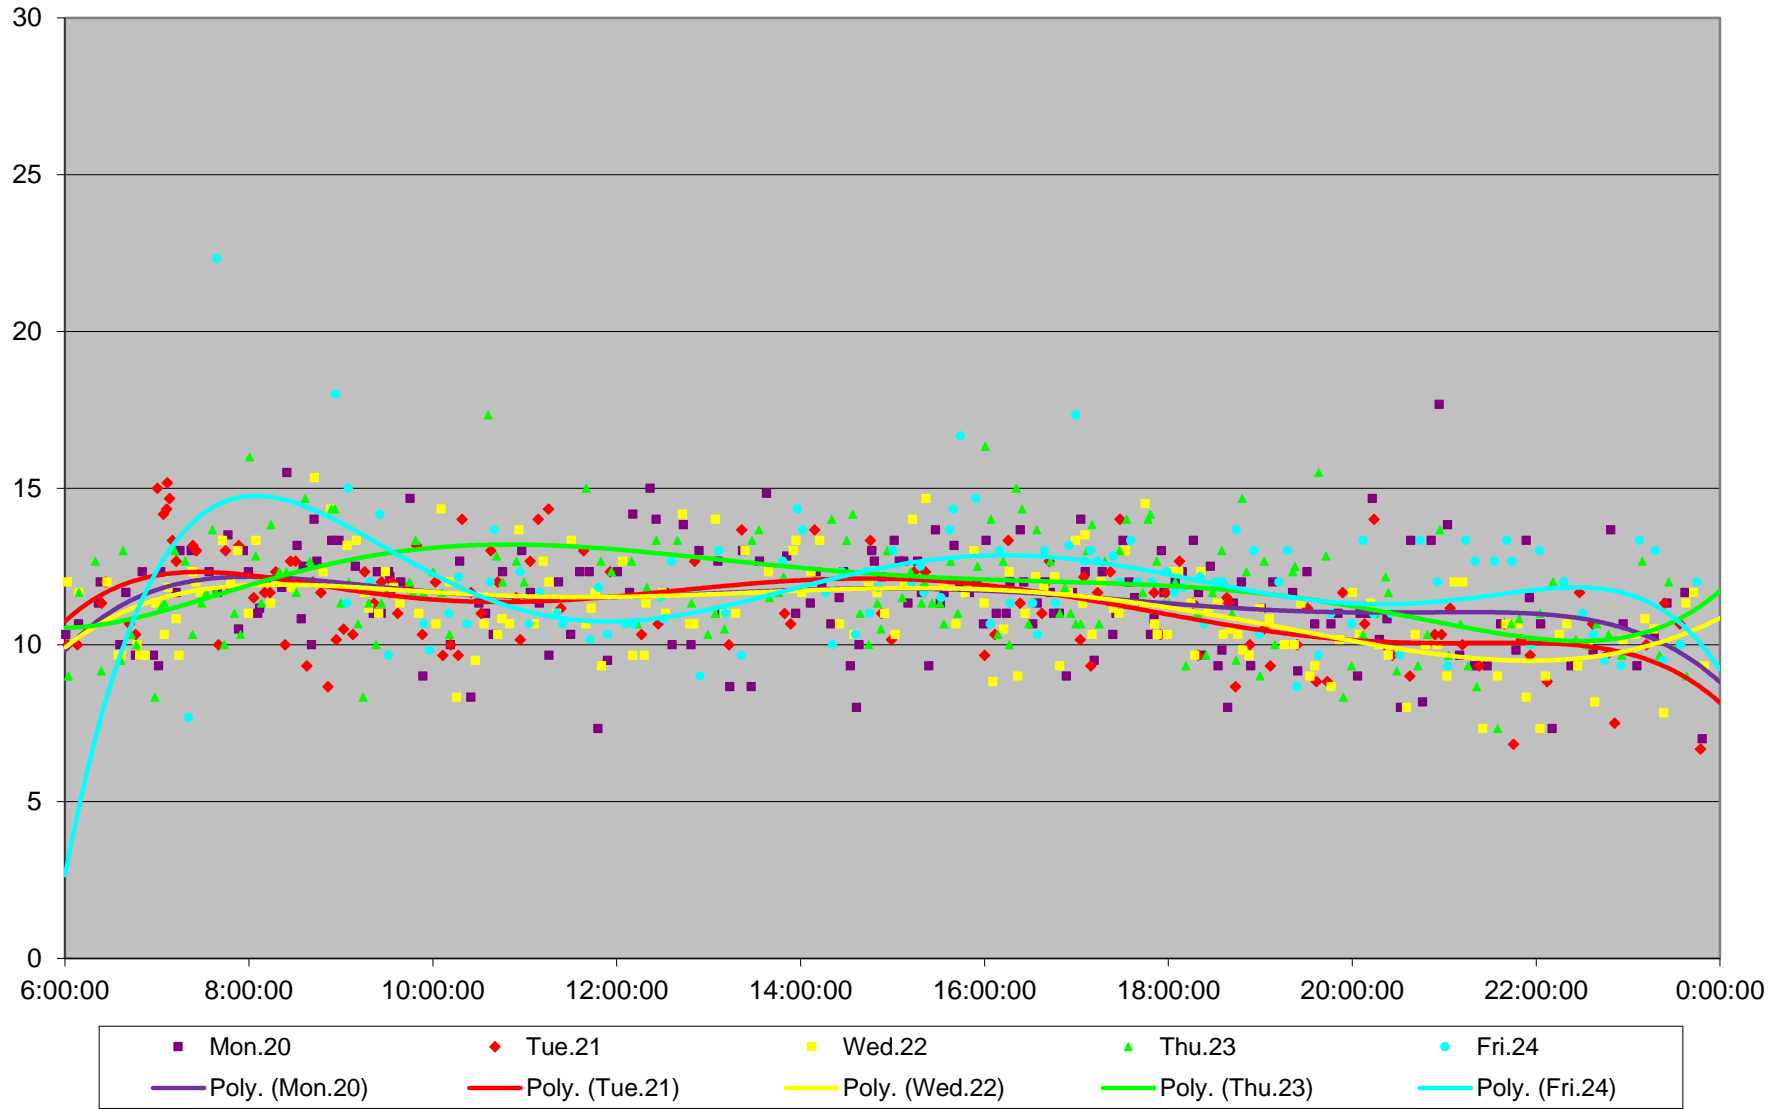

509 Harbourfront Link Times From W of Bathurst To Bay Eastbound October 2014

509 Harbourfront Link Times From W of Bathurst To Bay Eastbound October 2014

509 Harbourfront Link Times From W of Bathurst To Bay Eastbound October 2014

509 Harbourfront Link Times From W of Bathurst To Bay Eastbound October 2014