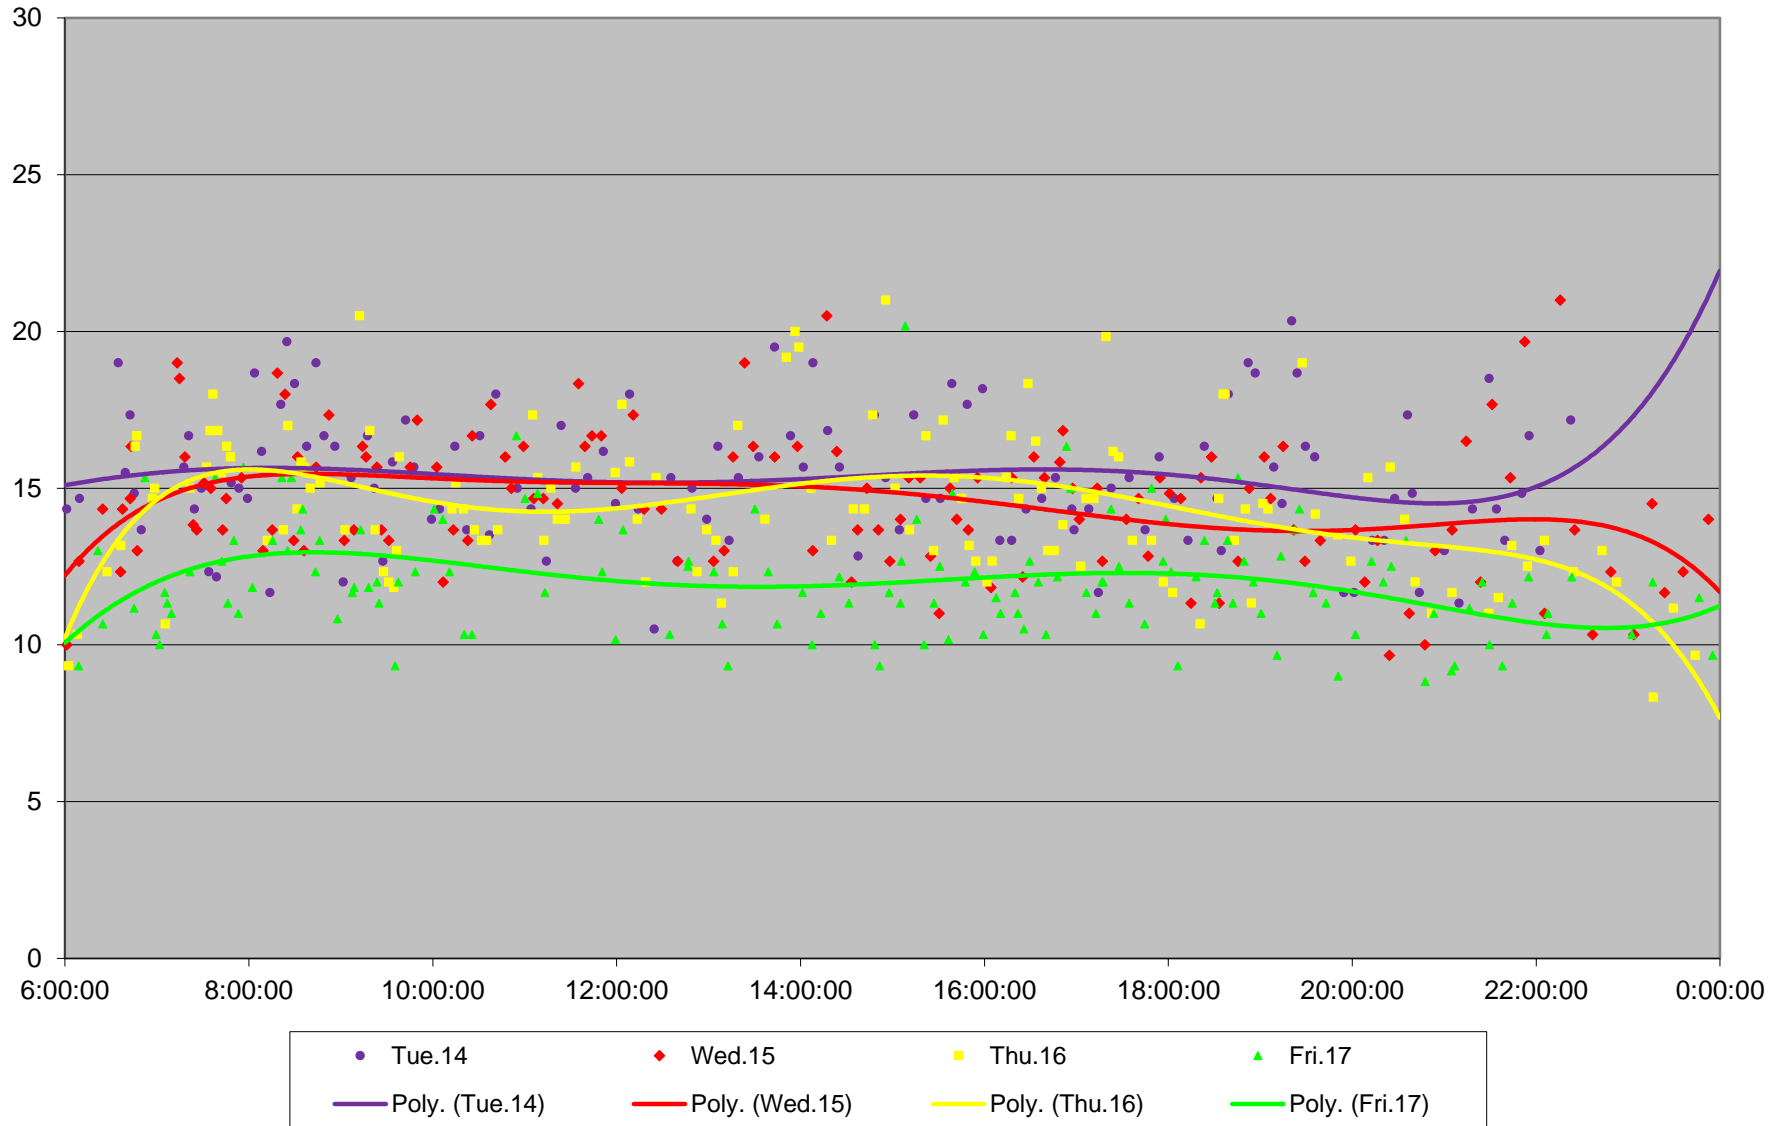

509 Harbourfront Link Times From W of Bathurst To Bay Eastbound October 2014

509 Harbourfront Link Times From W of Bathurst To Bay Eastbound October 2014

509 Harbourfront Link Times From W of Bathurst To Bay Eastbound October 2014

509 Harbourfront Link Times From W of Bathurst To Bay Eastbound October 2014