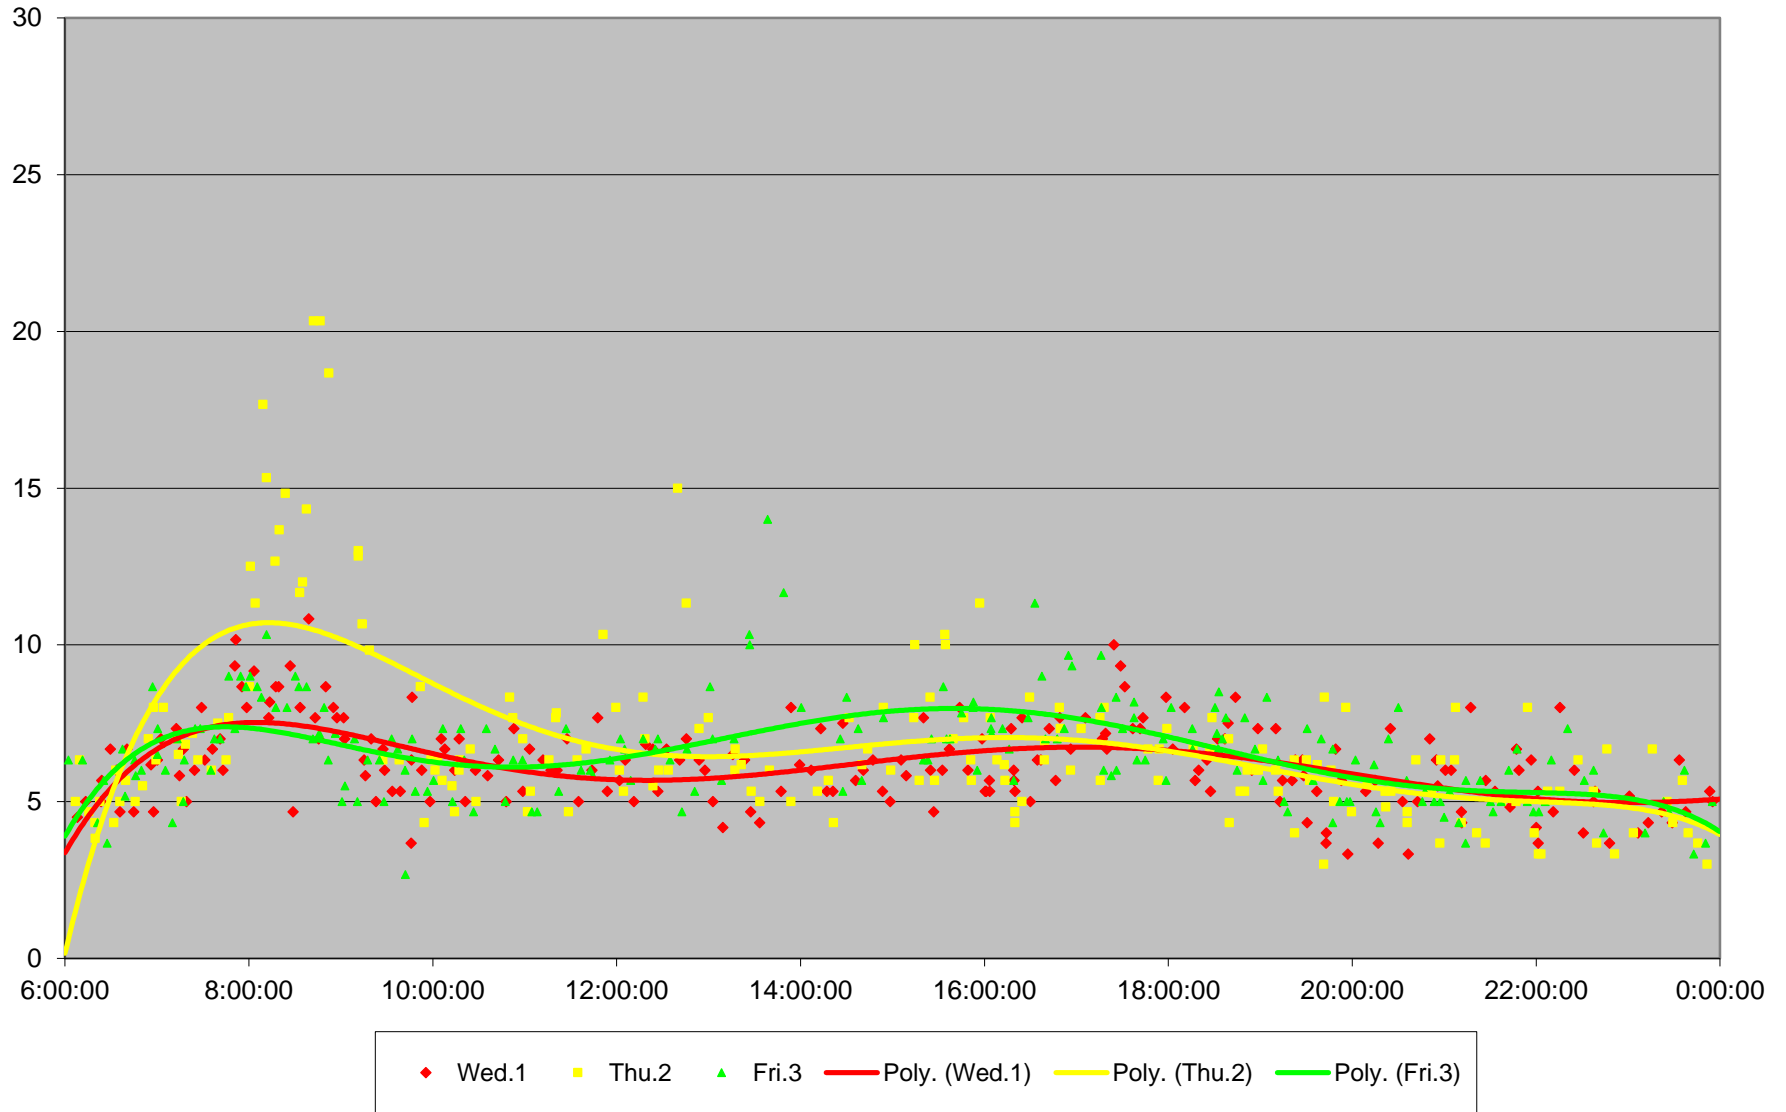

509 Harbourfront Link Times From W of Bathurst To Bay Eastbound October 2014

509 Harbourfront Link Times From W of Bathurst To Bay Eastbound October 2014

509 Harbourfront Link Times From W of Bathurst To Bay Eastbound October 2014

509 Harbourfront Link Times From W of Bathurst To Bay Eastbound October 2014