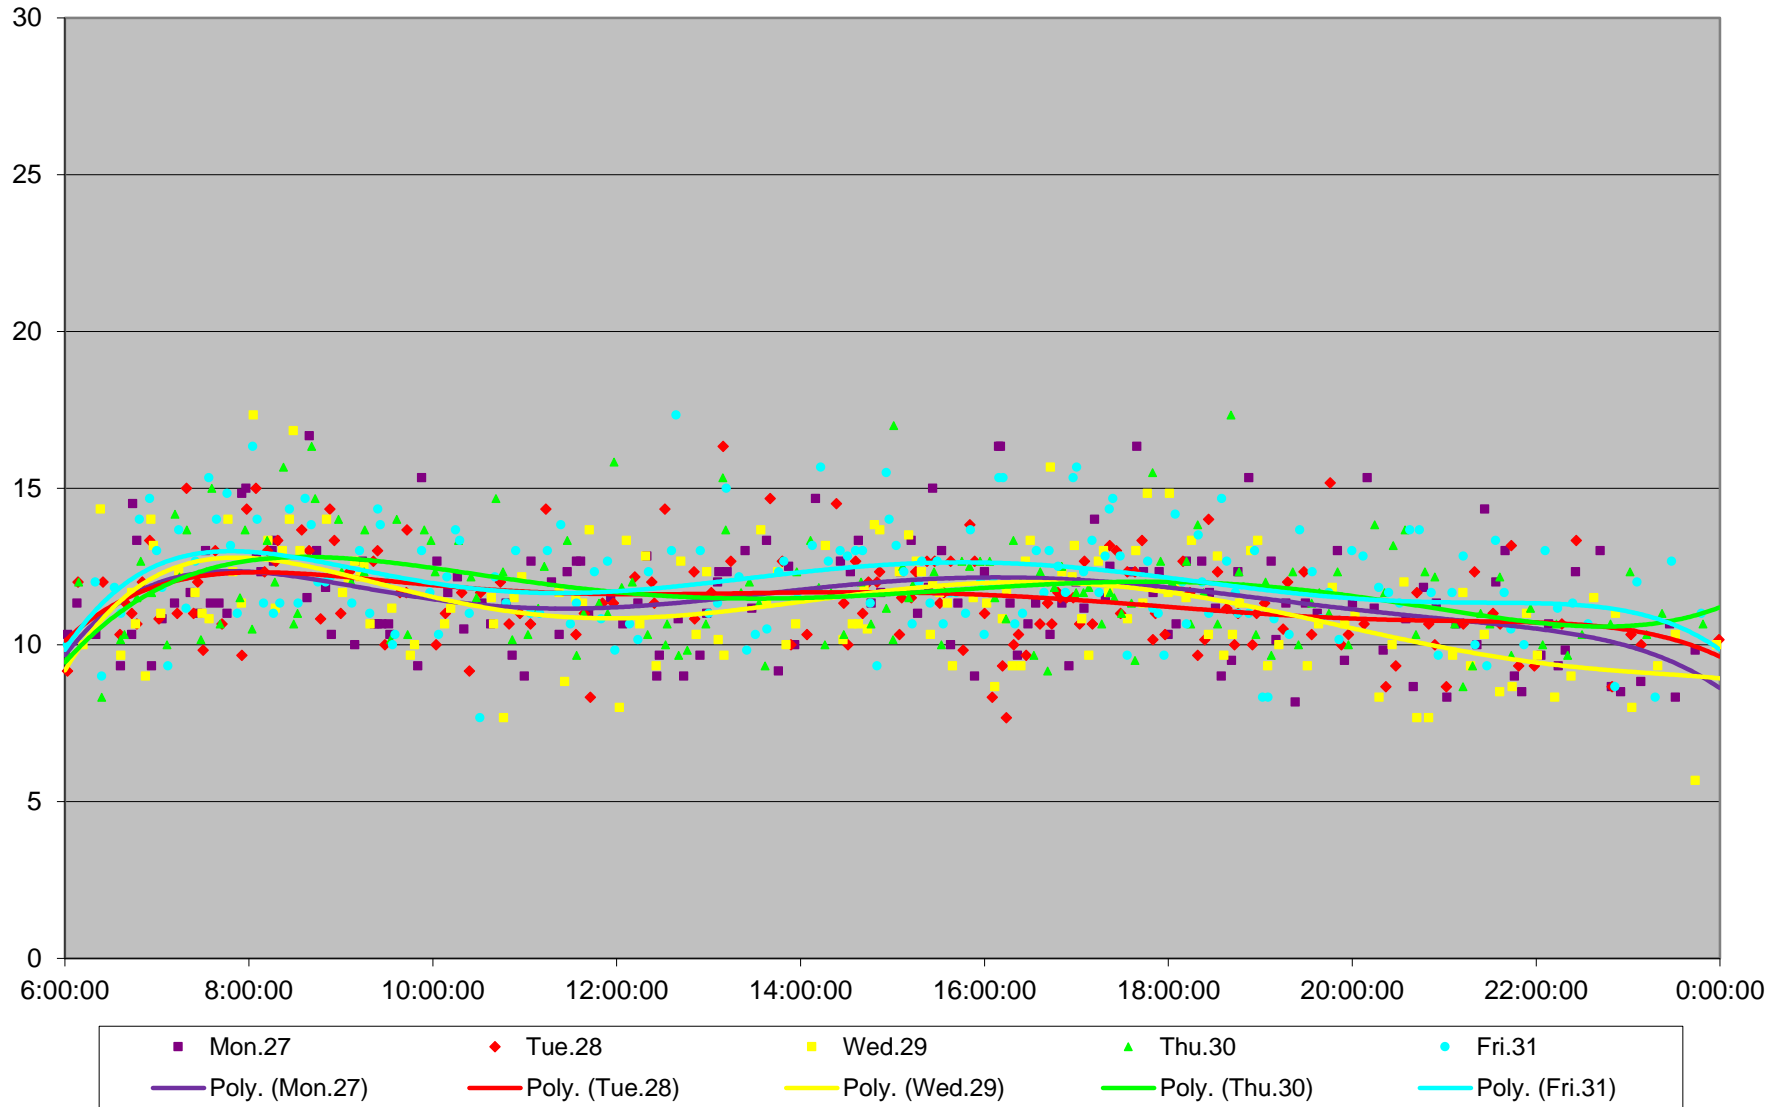

509 Harbourfront Link Times From W of Bathurst To Bay Eastbound October 2014

509 Harbourfront Link Times From W of Bathurst To Bay Eastbound October 2014

509 Harbourfront Link Times From W of Bathurst To Bay Eastbound October 2014

509 Harbourfront Link Times From W of Bathurst To Bay Eastbound October 2014