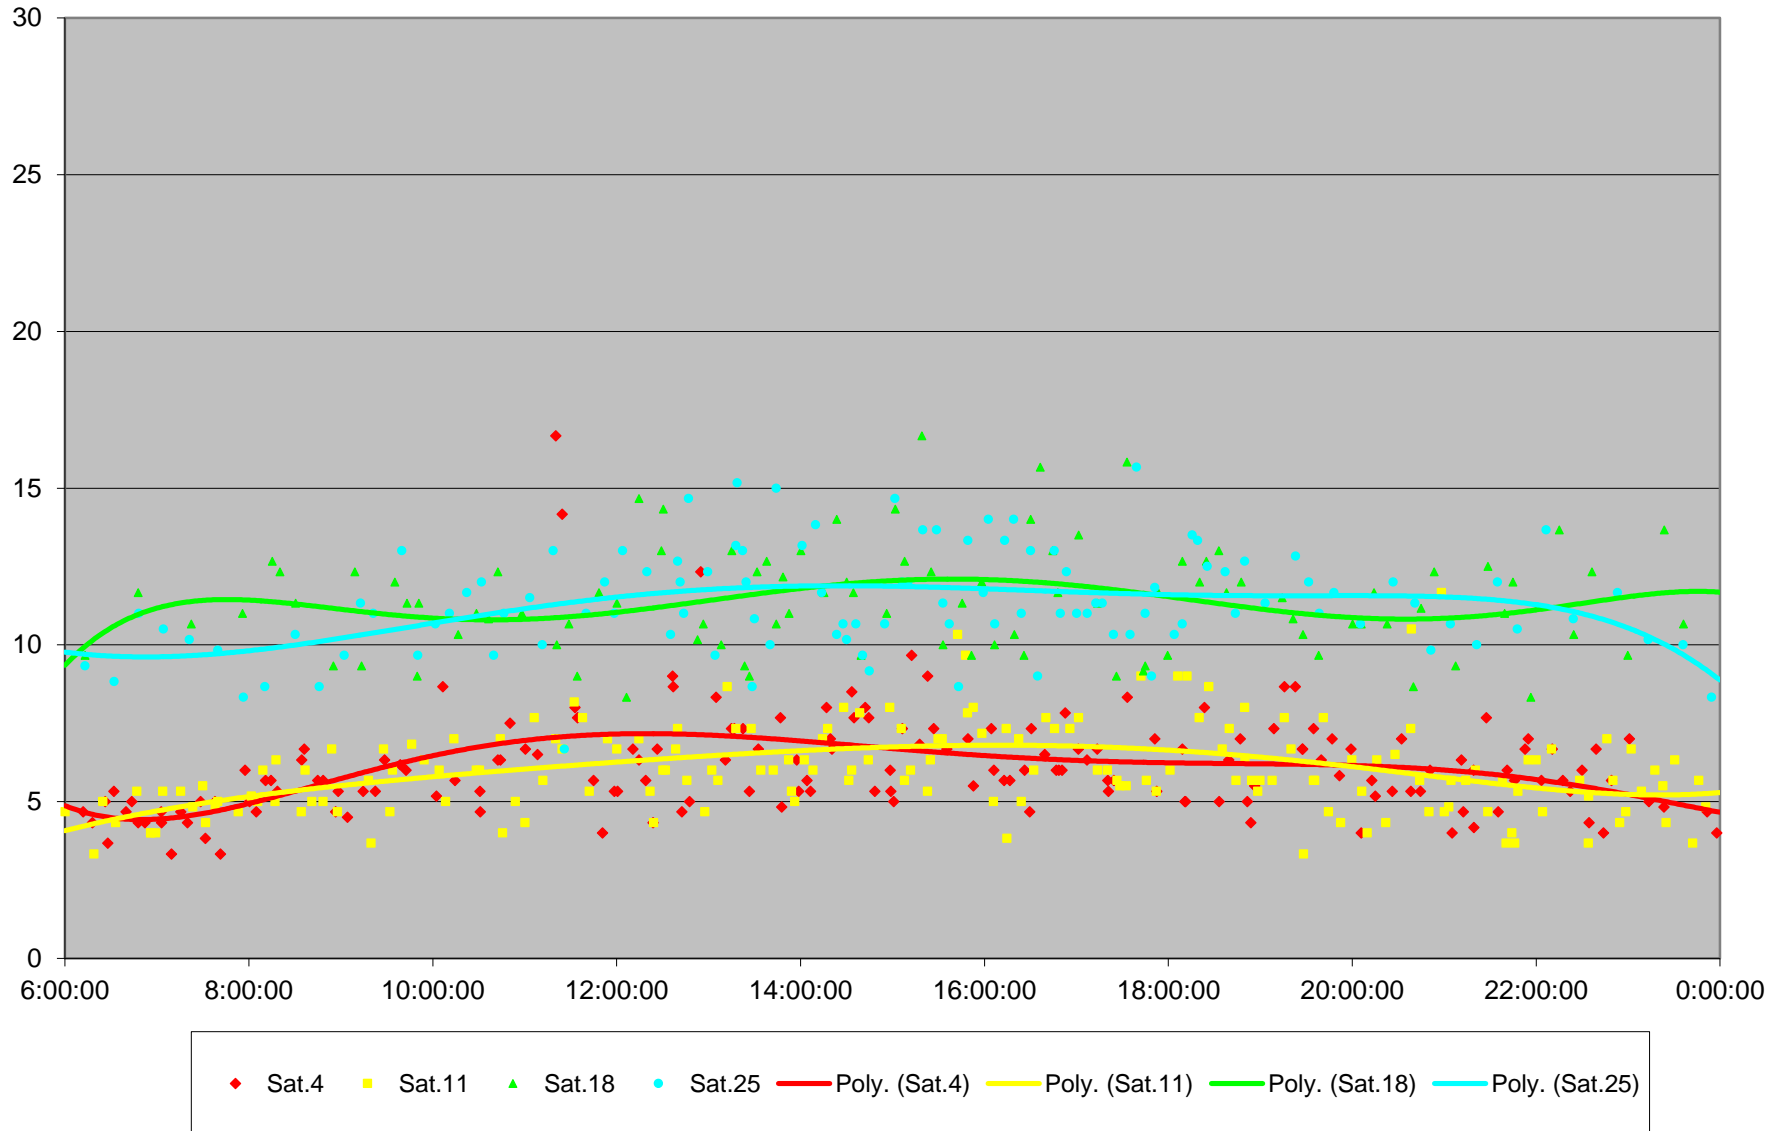

509 Harbourfront Link Times From W of Bathurst To Bay Eastbound October 2014

509 Harbourfront Link Times From W of Bathurst To Bay Eastbound October 2014

509 Harbourfront Link Times From W of Bathurst To Bay Eastbound October 2014

509 Harbourfront Link Times From W of Bathurst To Bay Eastbound October 2014