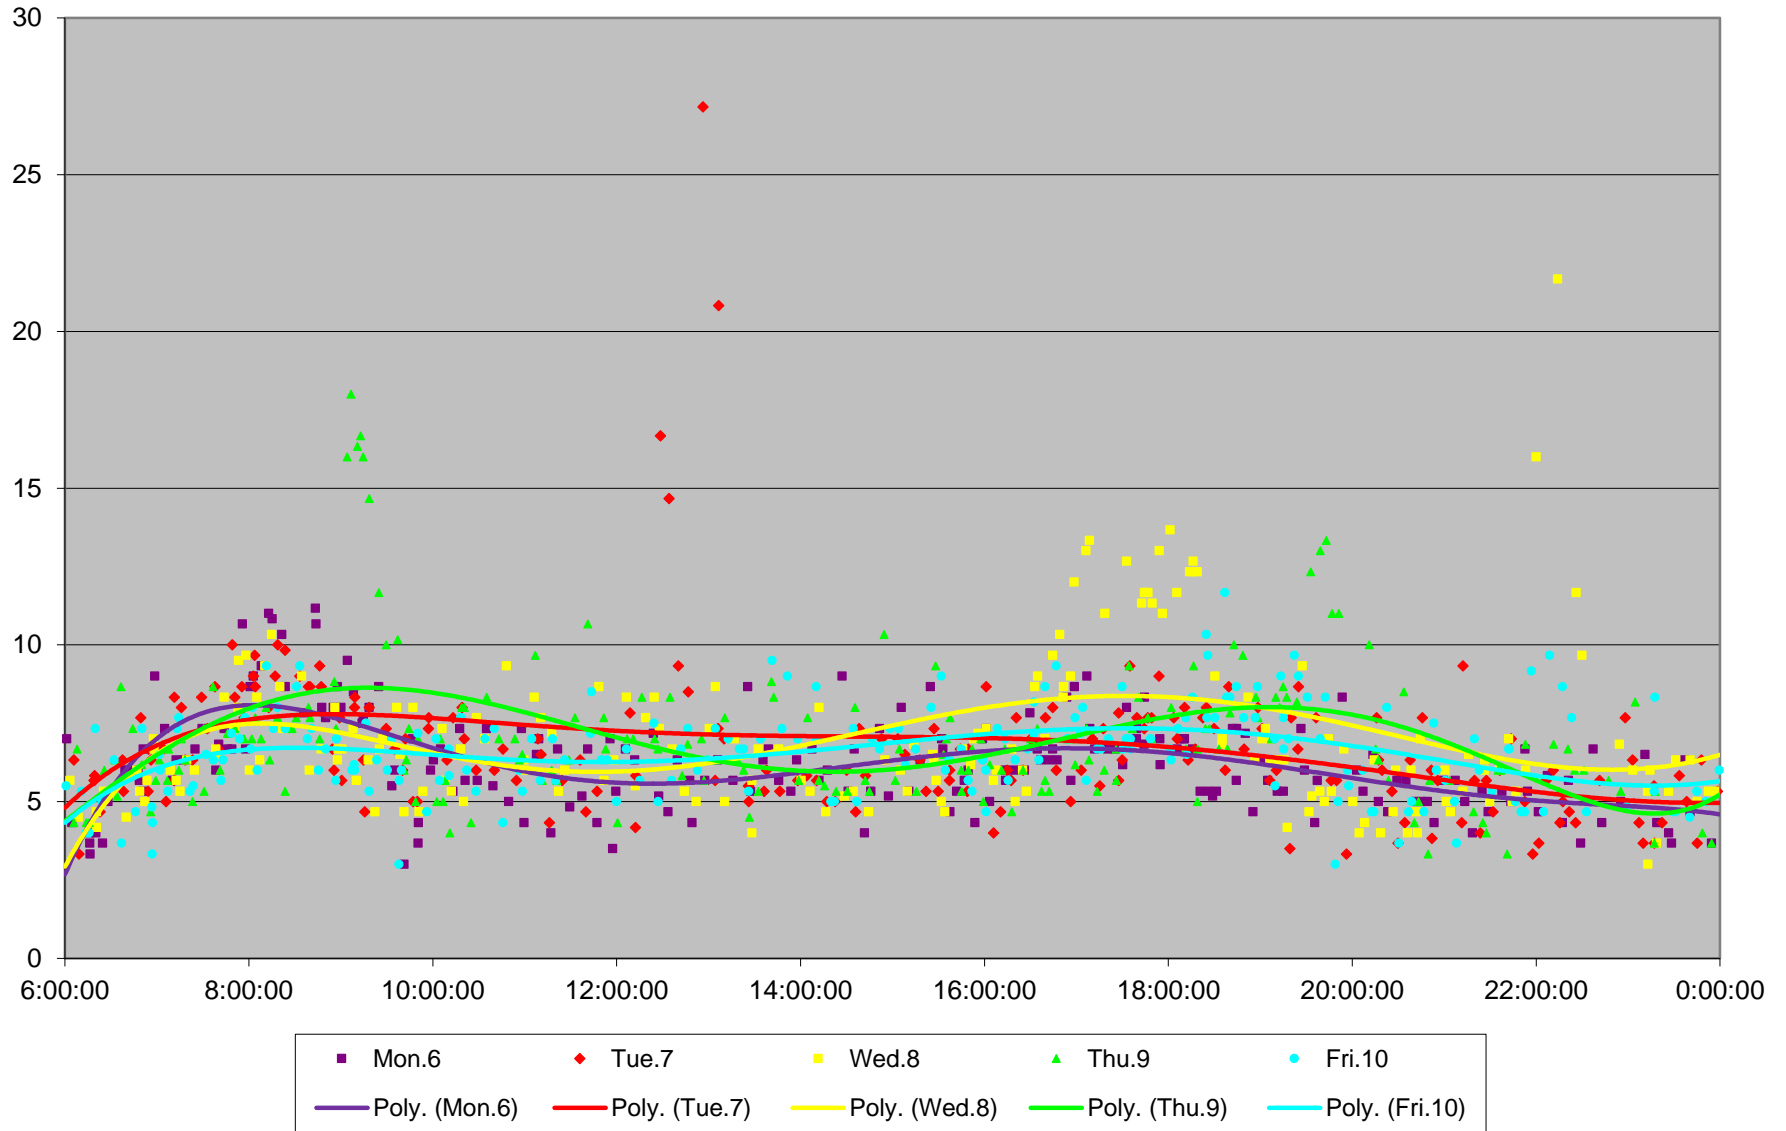

509 Harbourfront Link Times From W of Bathurst To Bay Eastbound October 2014

509 Harbourfront Link Times From W of Bathurst To Bay Eastbound October 2014

509 Harbourfront Link Times From W of Bathurst To Bay Eastbound October 2014

509 Harbourfront Link Times From W of Bathurst To Bay Eastbound October 2014