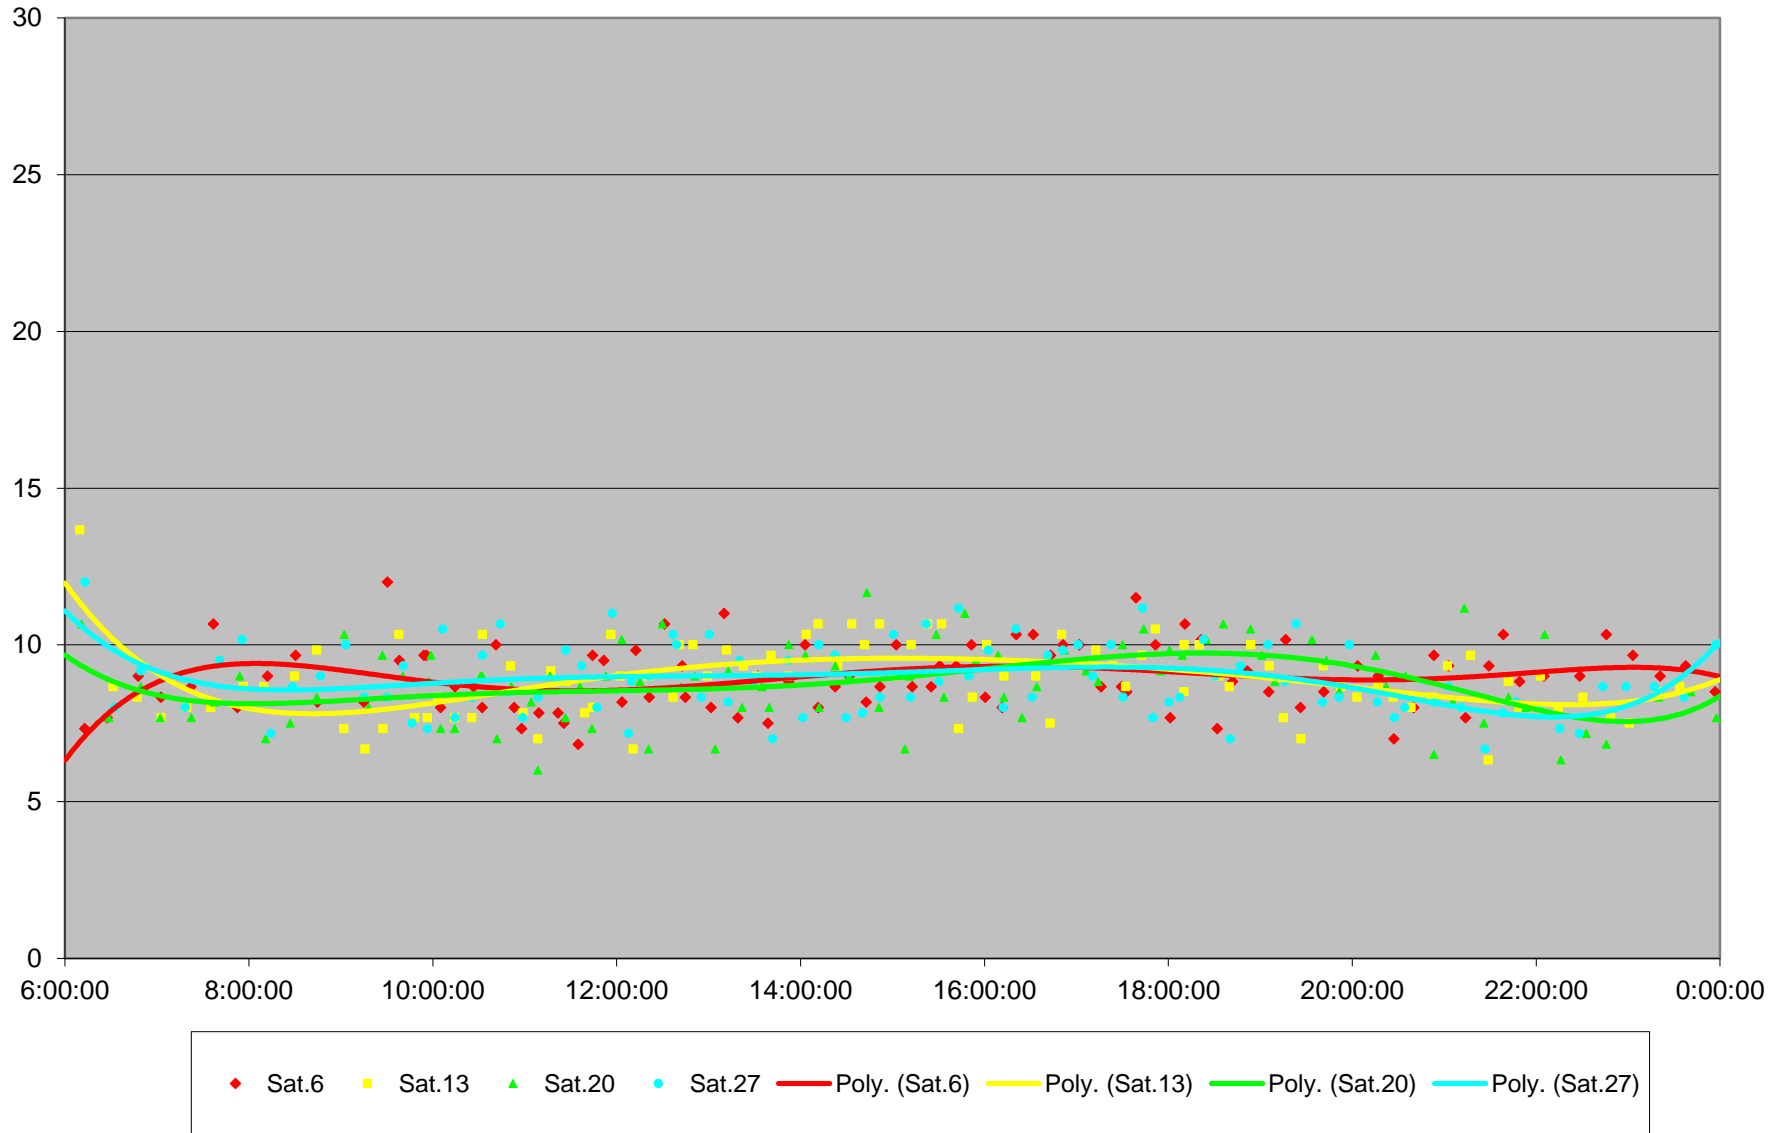

509 Harbourfront Link Times From Bay To W of Bathurst Westbound February 2010

509 Harbourfront Link Times From Bay To W of Bathurst Westbound February 2010

509 Harbourfront Link Times From Bay To W of Bathurst Westbound February 2010