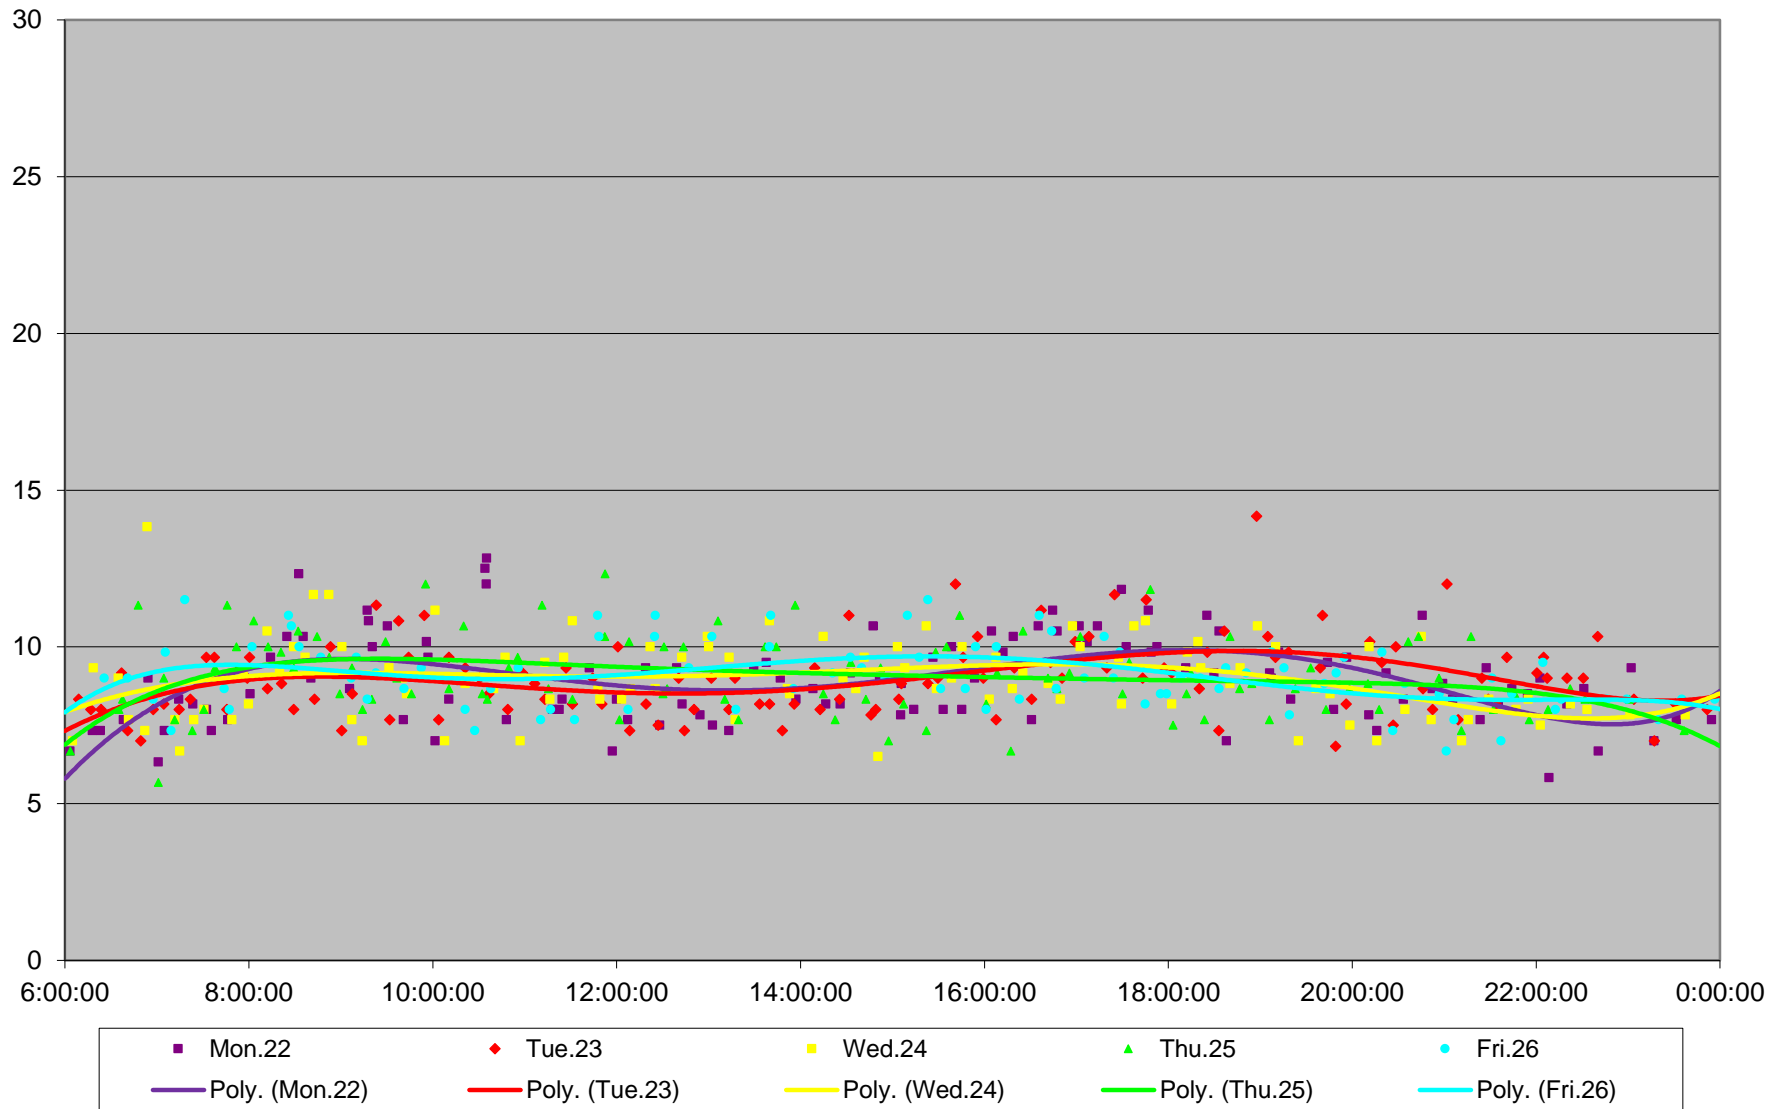

509 Harbourfront Link Times From Bay To W of Bathurst Westbound February 2010

509 Harbourfront Link Times From Bay To W of Bathurst Westbound February 2010

509 Harbourfront Link Times From Bay To W of Bathurst Westbound February 2010