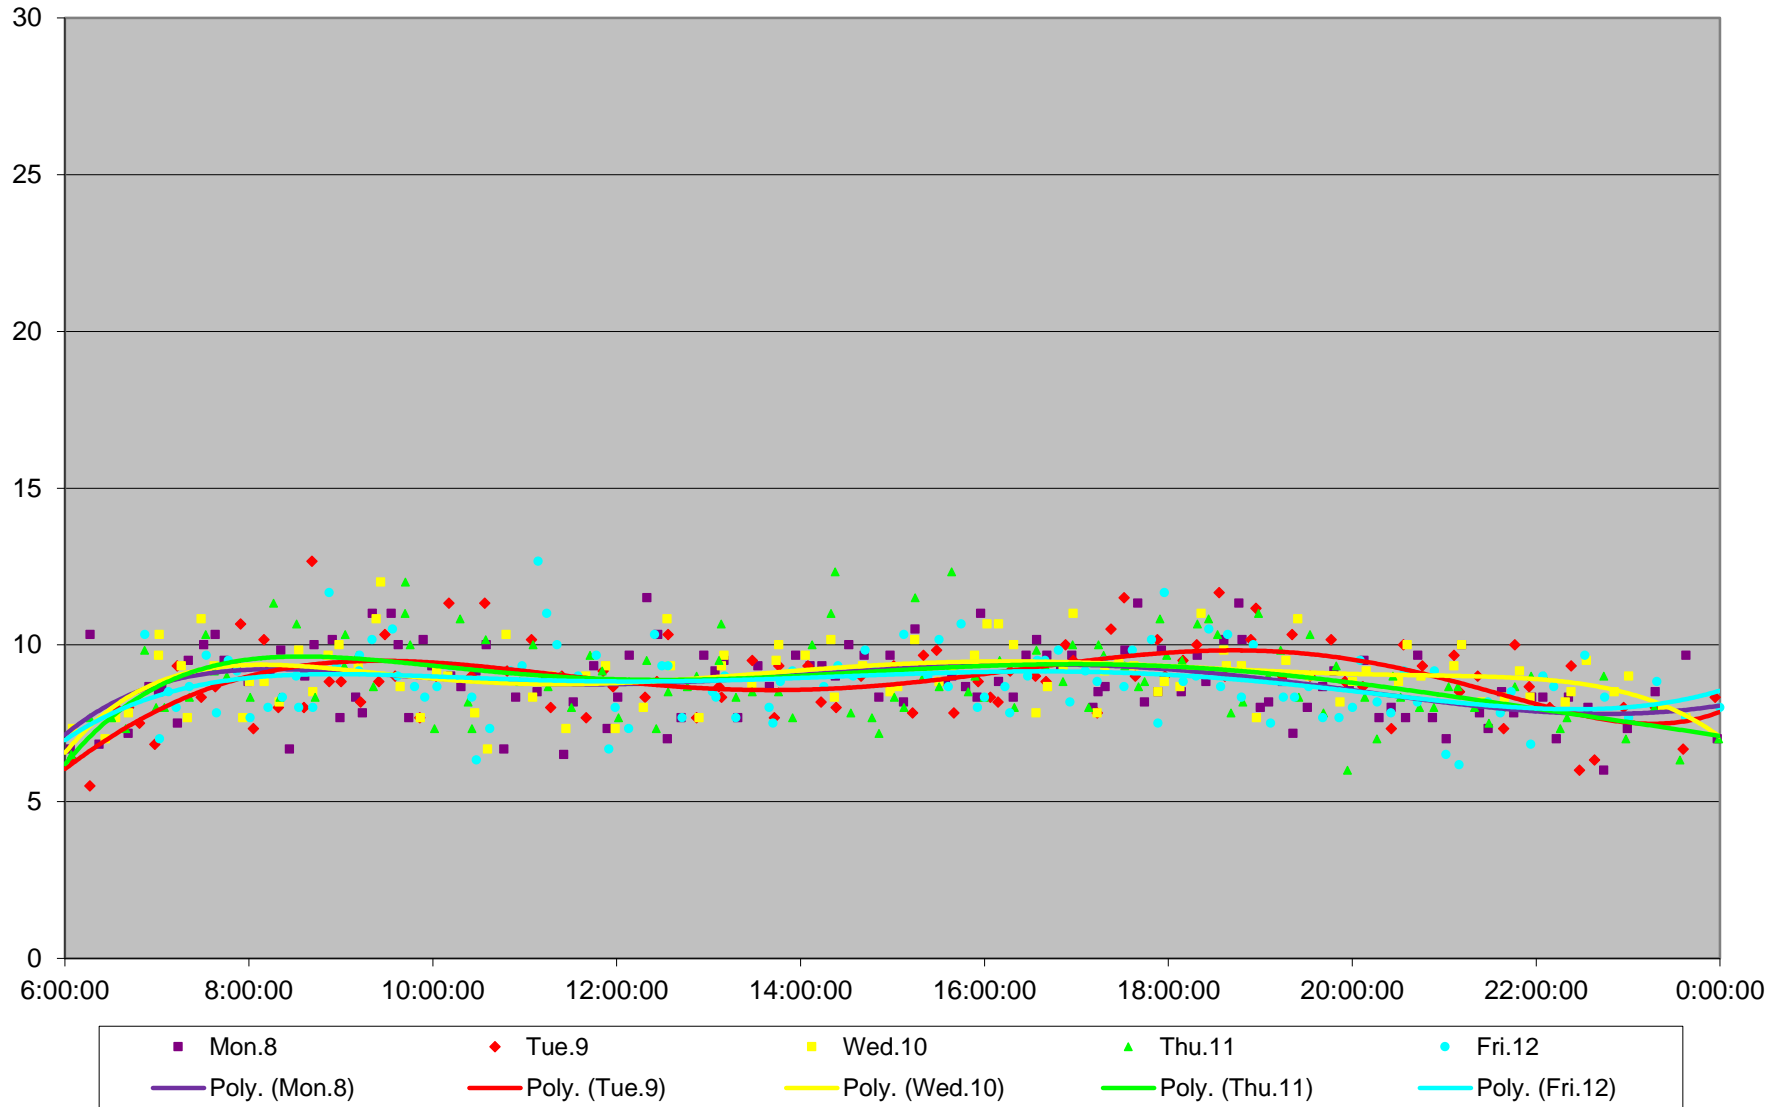

509 Harbourfront Link Times From Bay To W of Bathurst Westbound February 2010

509 Harbourfront Link Times From Bay To W of Bathurst Westbound February 2010

509 Harbourfront Link Times From Bay To W of Bathurst Westbound February 2010