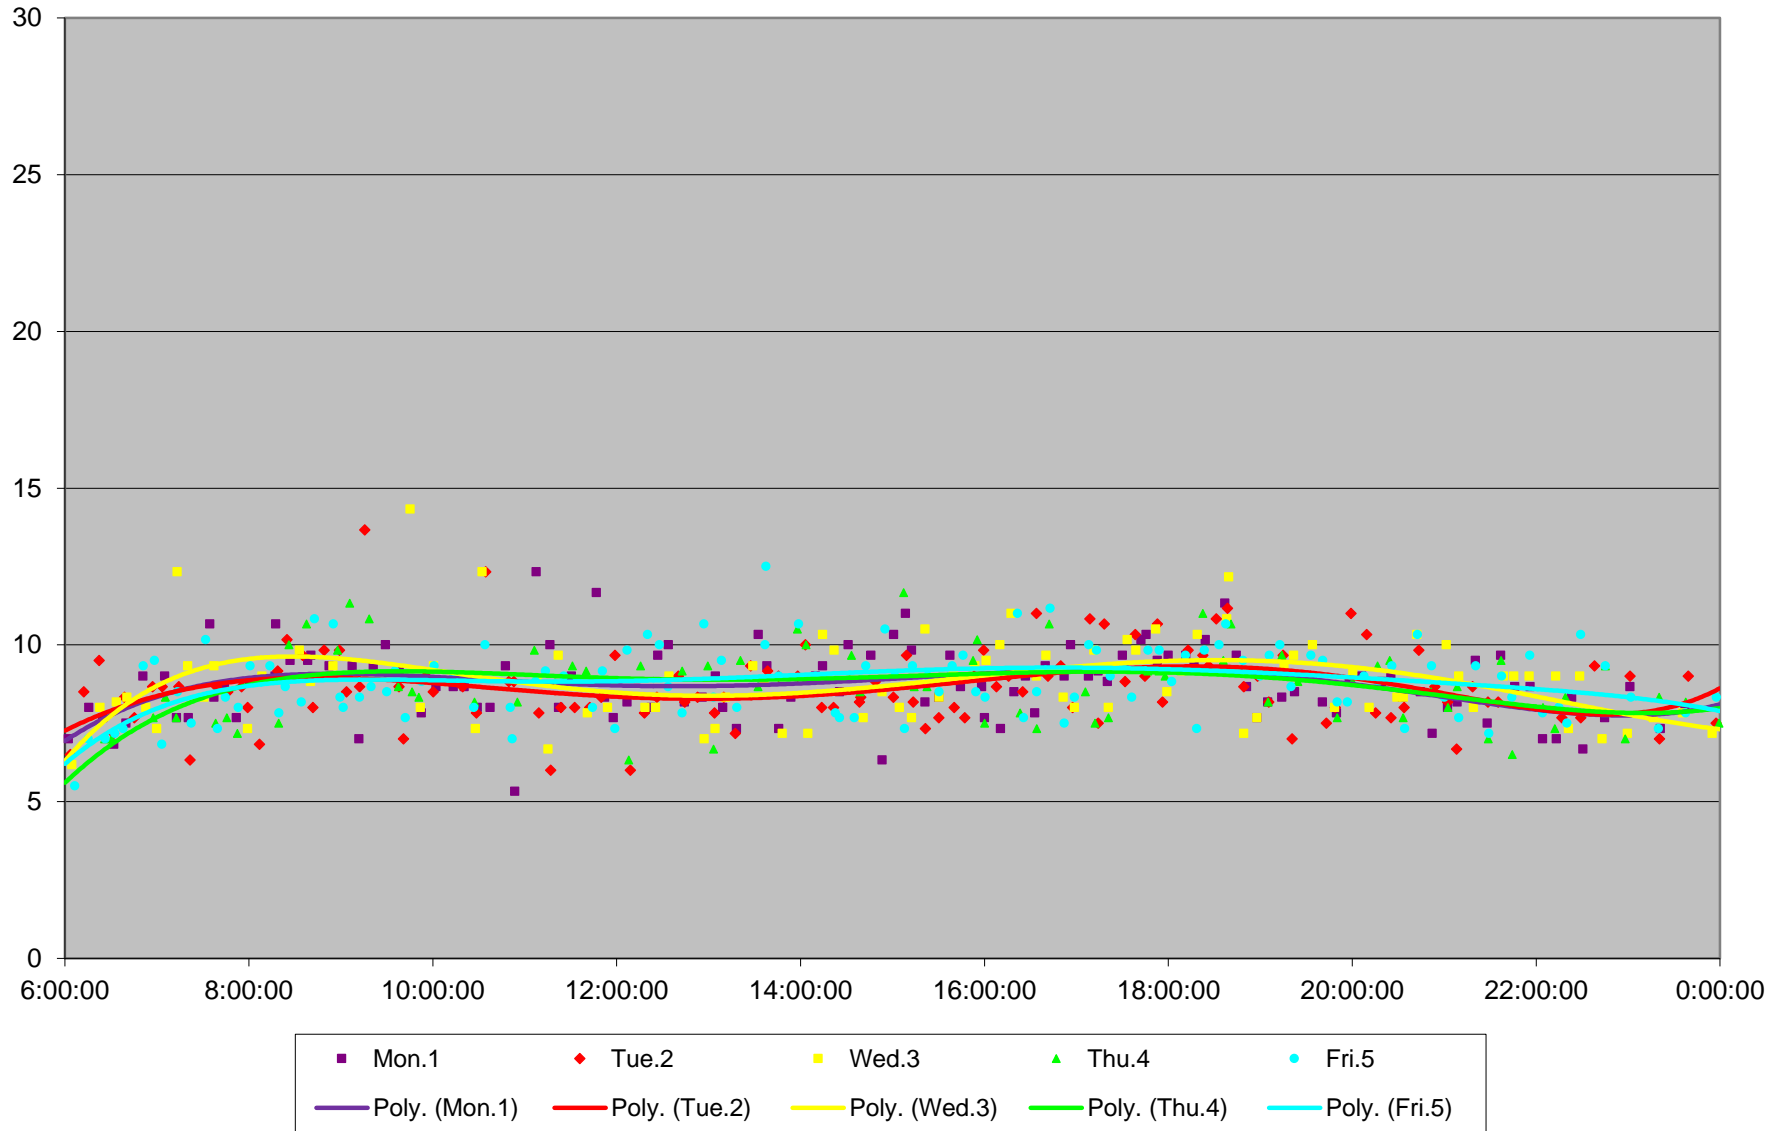

509 Harbourfront Link Times From Bay To W of Bathurst Westbound February 2010

509 Harbourfront Link Times From Bay To W of Bathurst Westbound February 2010

509 Harbourfront Link Times From Bay To W of Bathurst Westbound February 2010