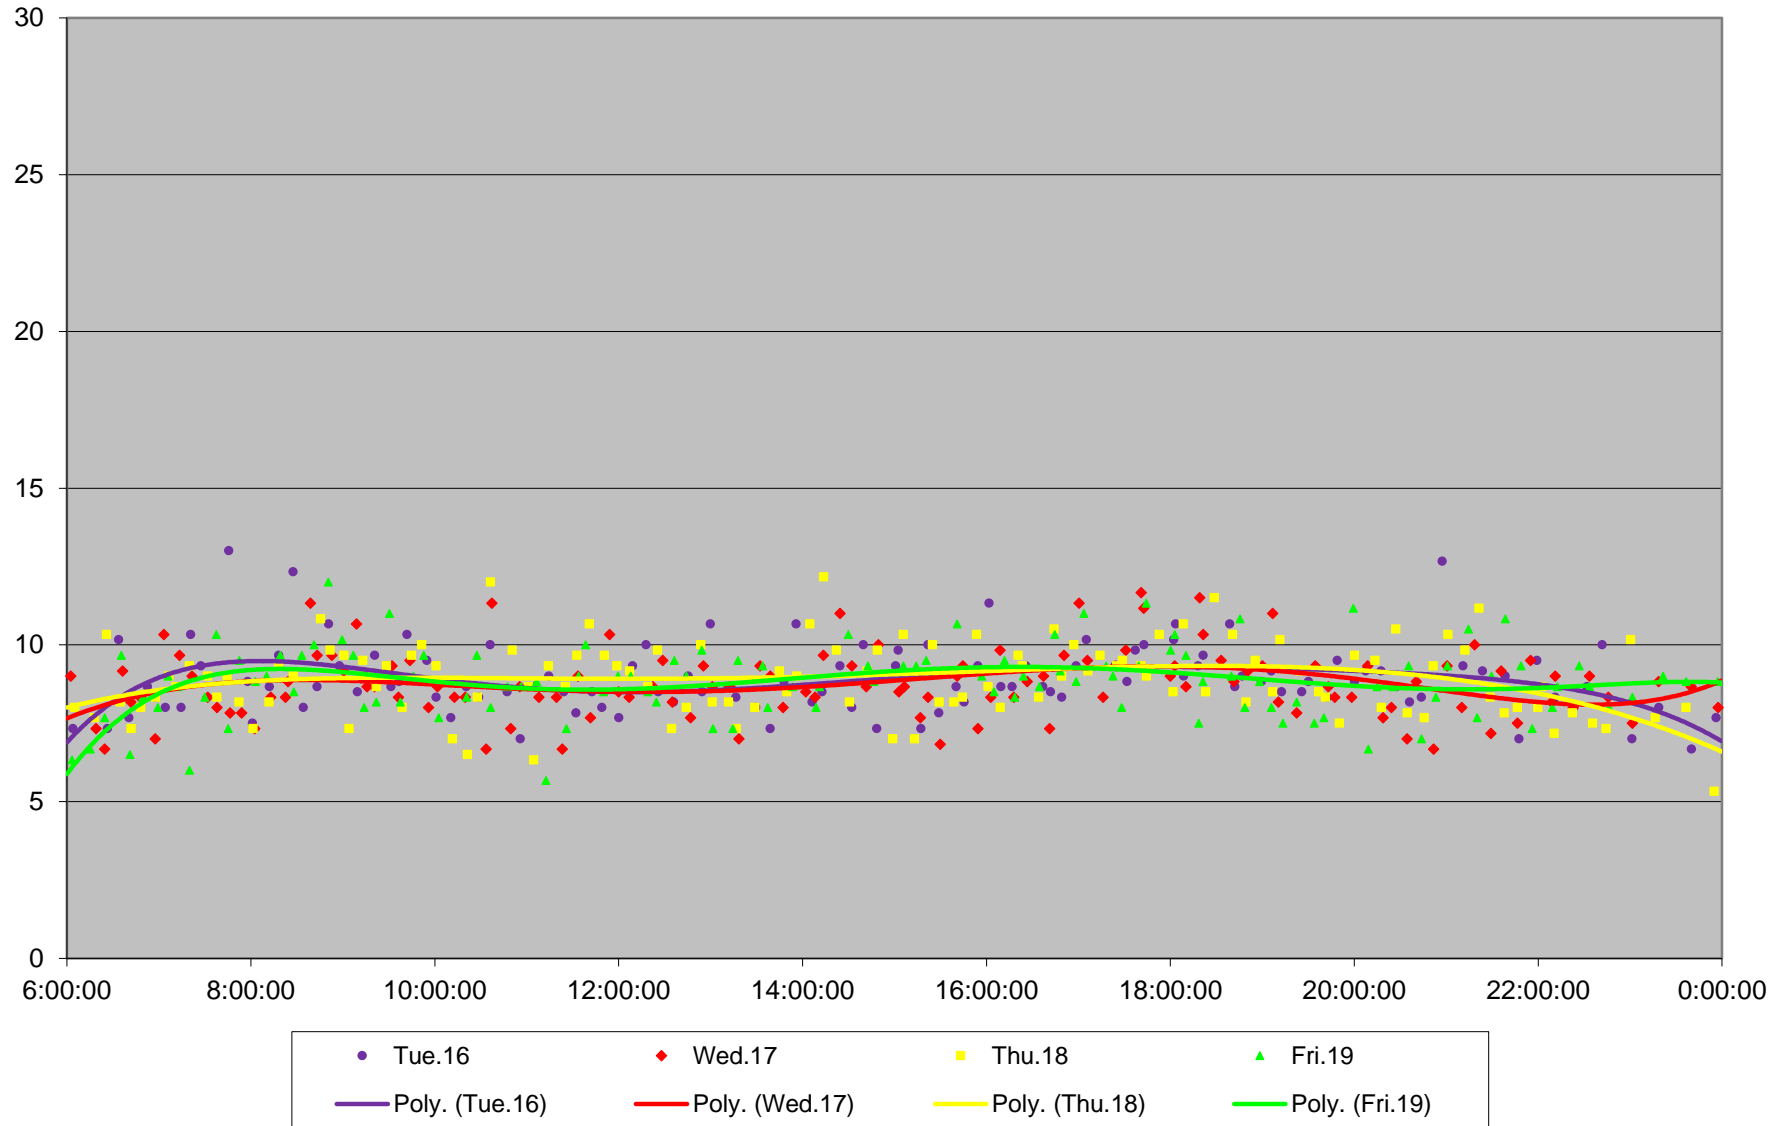

509 Harbourfront Link Times From Bay To W of Bathurst Westbound February 2010

509 Harbourfront Link Times From Bay To W of Bathurst Westbound February 2010

509 Harbourfront Link Times From Bay To W of Bathurst Westbound February 2010