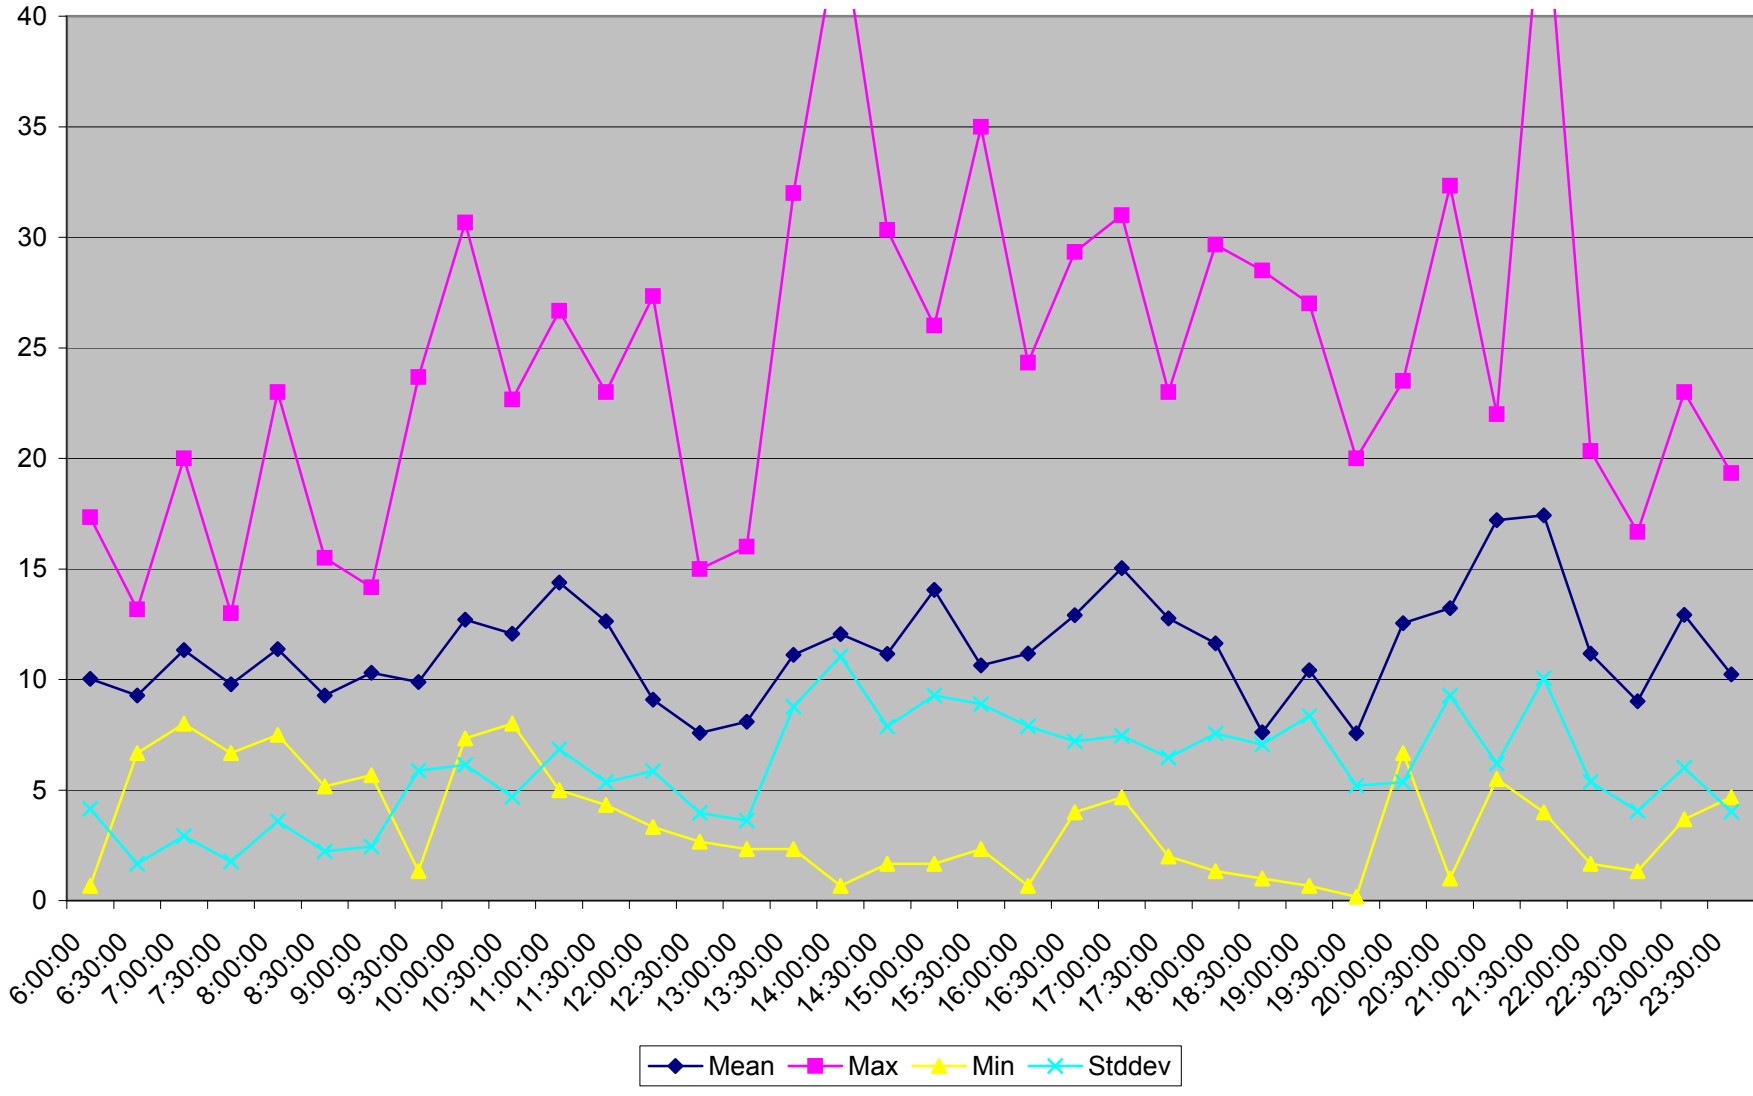

501 Queen Headways at Woodbine Ave. Westbound September 2013 Sundays

501 Queen Headways at Woodbine Ave. Westbound August 2013 Sundays