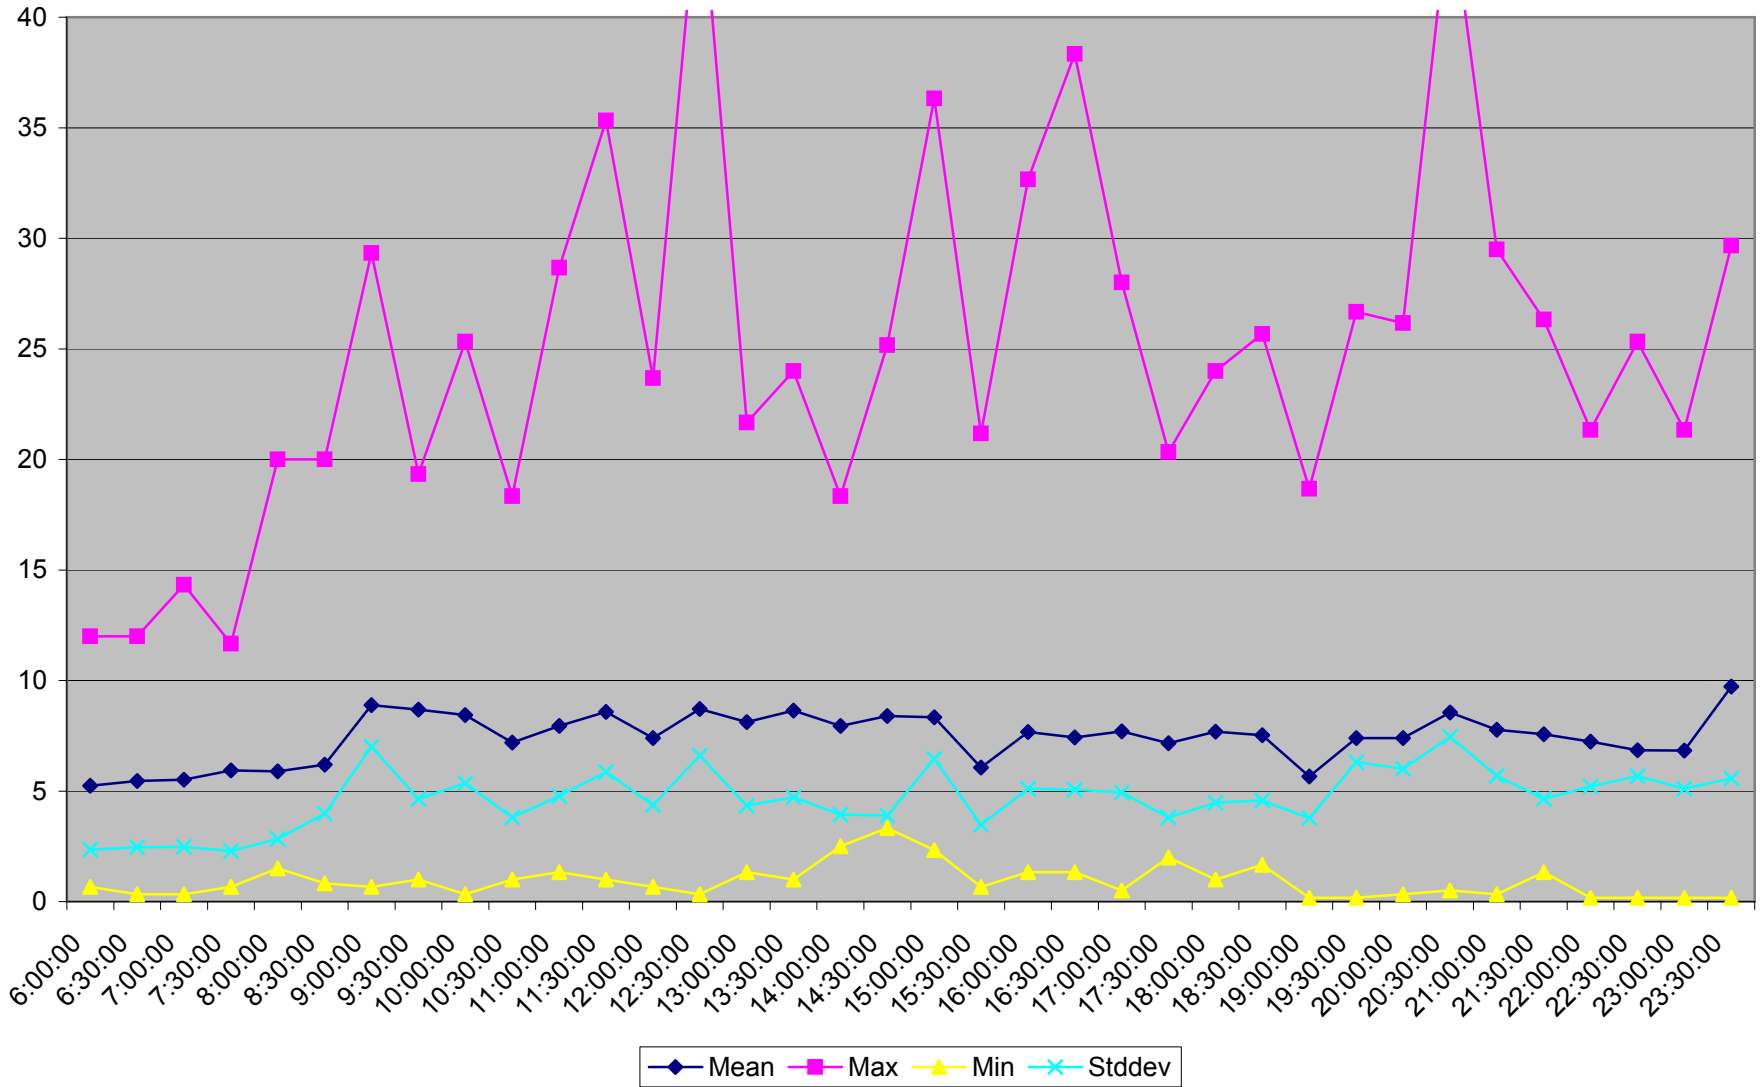

501 Queen Headways at Woodbine Ave. Westbound May 2013 Weekdays

501 Queen Headways at Woodbine Ave. Westbound July 2013 Weekdays

501 Queen Headways at Woodbine Ave. Westbound August 2013 Weekdays

501 Queen Headways at Woodbine Ave. Westbound September 2013 Weekdays

501 Queen Headways at Woodbine Ave. Westbound October 2013 Weekdays

501 Queen Headways at Woodbine Ave. Westbound May 2013 Saturdays

501 Queen Headways at Woodbine Ave. Westbound July 2013 Saturdays

501 Queen Headways at Woodbine Ave. Westbound August 2013 Saturdays

501 Queen Headways at Woodbine Ave. Westbound September 2013 Saturdays

501 Queen Headways at Woodbine Ave. Westbound October 2013 Saturdays

501 Queen Headways at Woodbine Ave. Westbound May 2013 Sundays