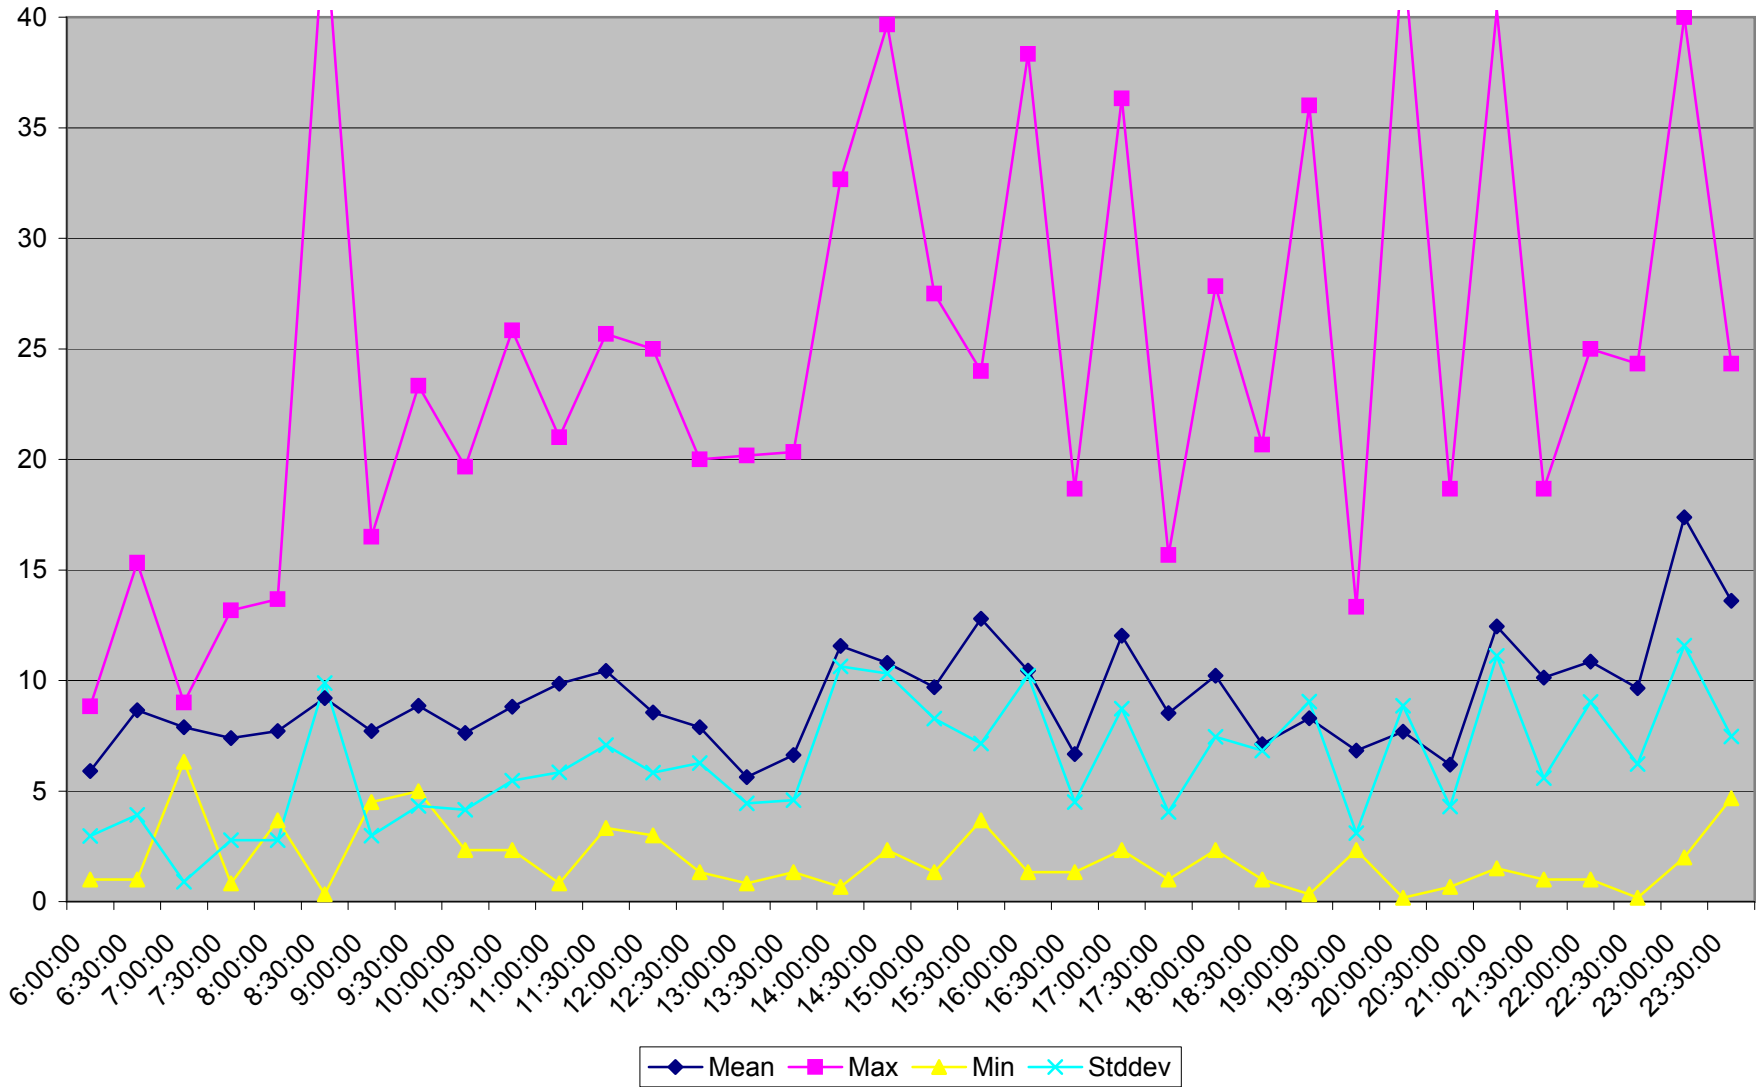

501 Queen Headways at Woodbine Ave. Westbound May 2013 Weekdays

501 Queen Headways at Woodbine Ave. Westbound July 2013 Weekdays

501 Queen Headways at Woodbine Ave. Westbound August 2013 Weekdays

501 Queen Headways at Woodbine Ave. Westbound September 2013 Weekdays

501 Queen Headways at Woodbine Ave. Westbound October 2013 Weekdays

501 Queen Headways at Woodbine Ave. Westbound May 2013 Saturdays

501 Queen Headways at Woodbine Ave. Westbound July 2013 Saturdays

501 Queen Headways at Woodbine Ave. Westbound August 2013 Saturdays

501 Queen Headways at Woodbine Ave. Westbound September 2013 Saturdays

501 Queen Headways at Woodbine Ave. Westbound October 2013 Saturdays

501 Queen Headways at Woodbine Ave. Westbound May 2013 Sundays