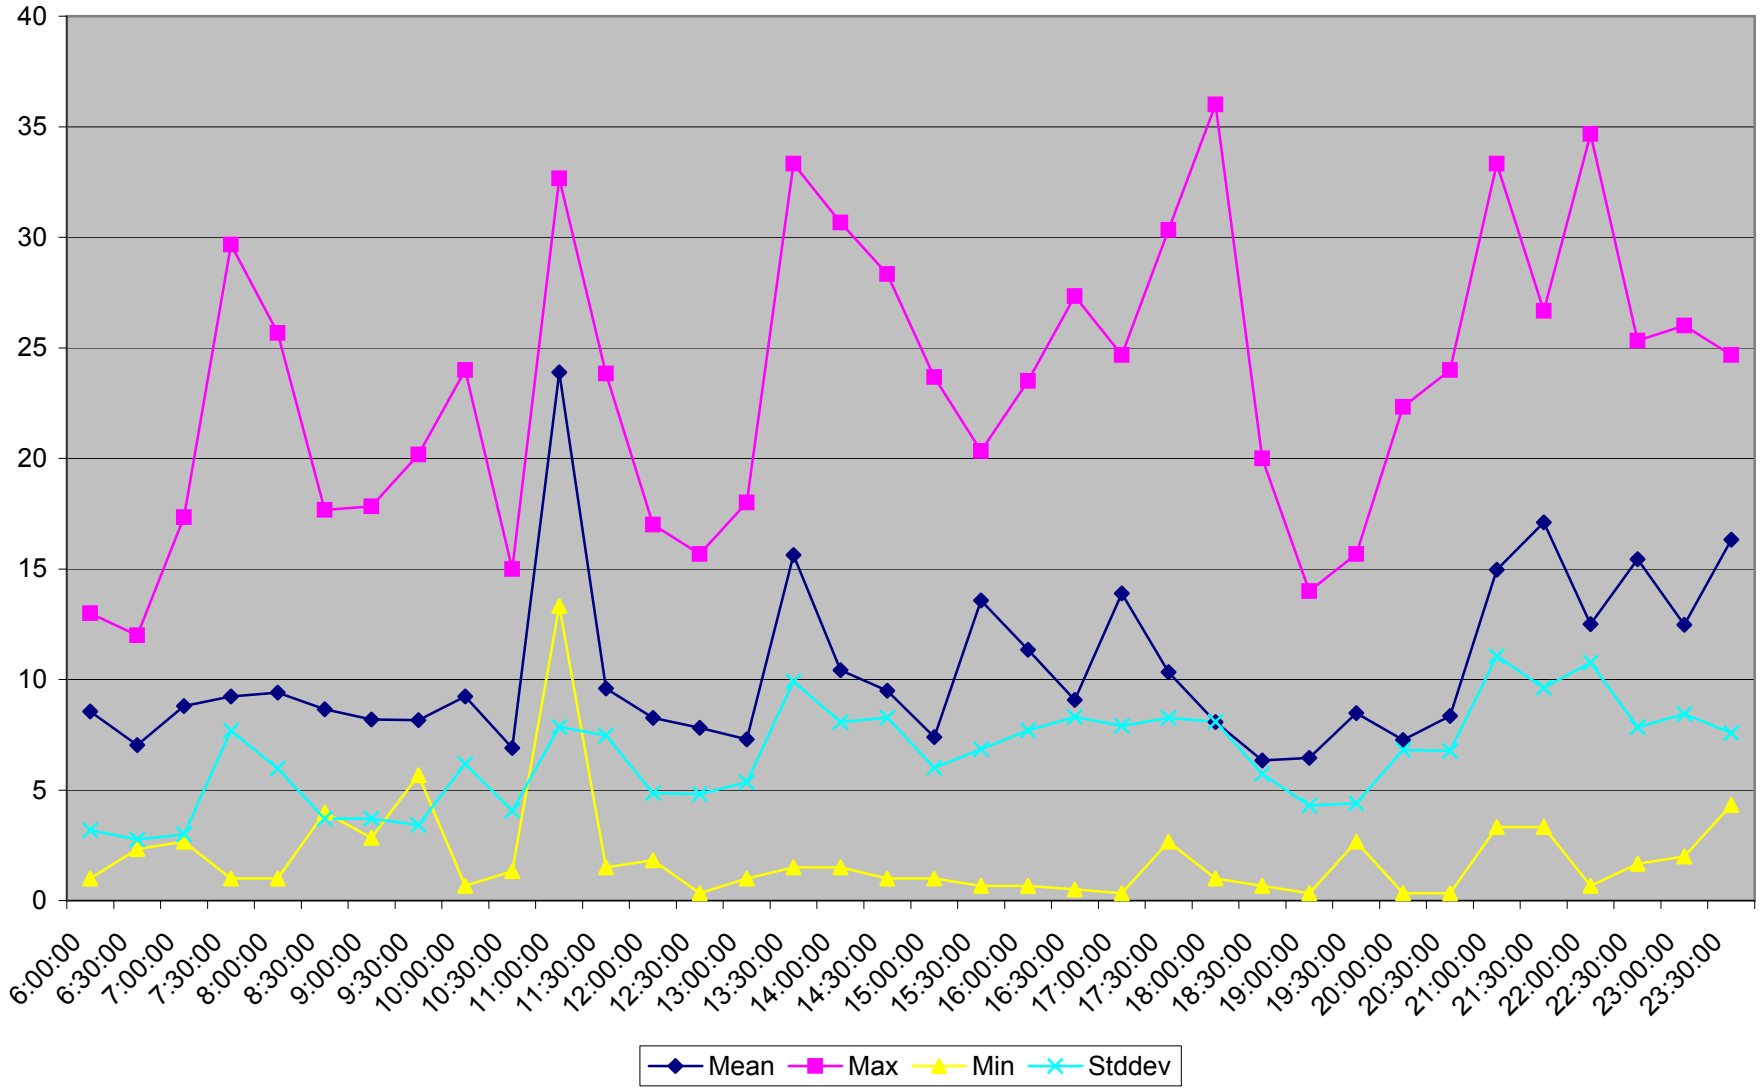

501 Queen Headways at Woodbine Ave. Westbound May 2013 Weekdays

501 Queen Headways at Woodbine Ave. Westbound July 2013 Weekdays

501 Queen Headways at Woodbine Ave. Westbound August 2013 Weekdays

501 Queen Headways at Woodbine Ave. Westbound September 2013 Weekdays

501 Queen Headways at Woodbine Ave. Westbound October 2013 Weekdays

501 Queen Headways at Woodbine Ave. Westbound May 2013 Saturdays

501 Queen Headways at Woodbine Ave. Westbound July 2013 Saturdays

501 Queen Headways at Woodbine Ave. Westbound August 2013 Saturdays

501 Queen Headways at Woodbine Ave. Westbound September 2013 Saturdays

501 Queen Headways at Woodbine Ave. Westbound October 2013 Saturdays

501 Queen Headways at Woodbine Ave. Westbound May 2013 Sundays