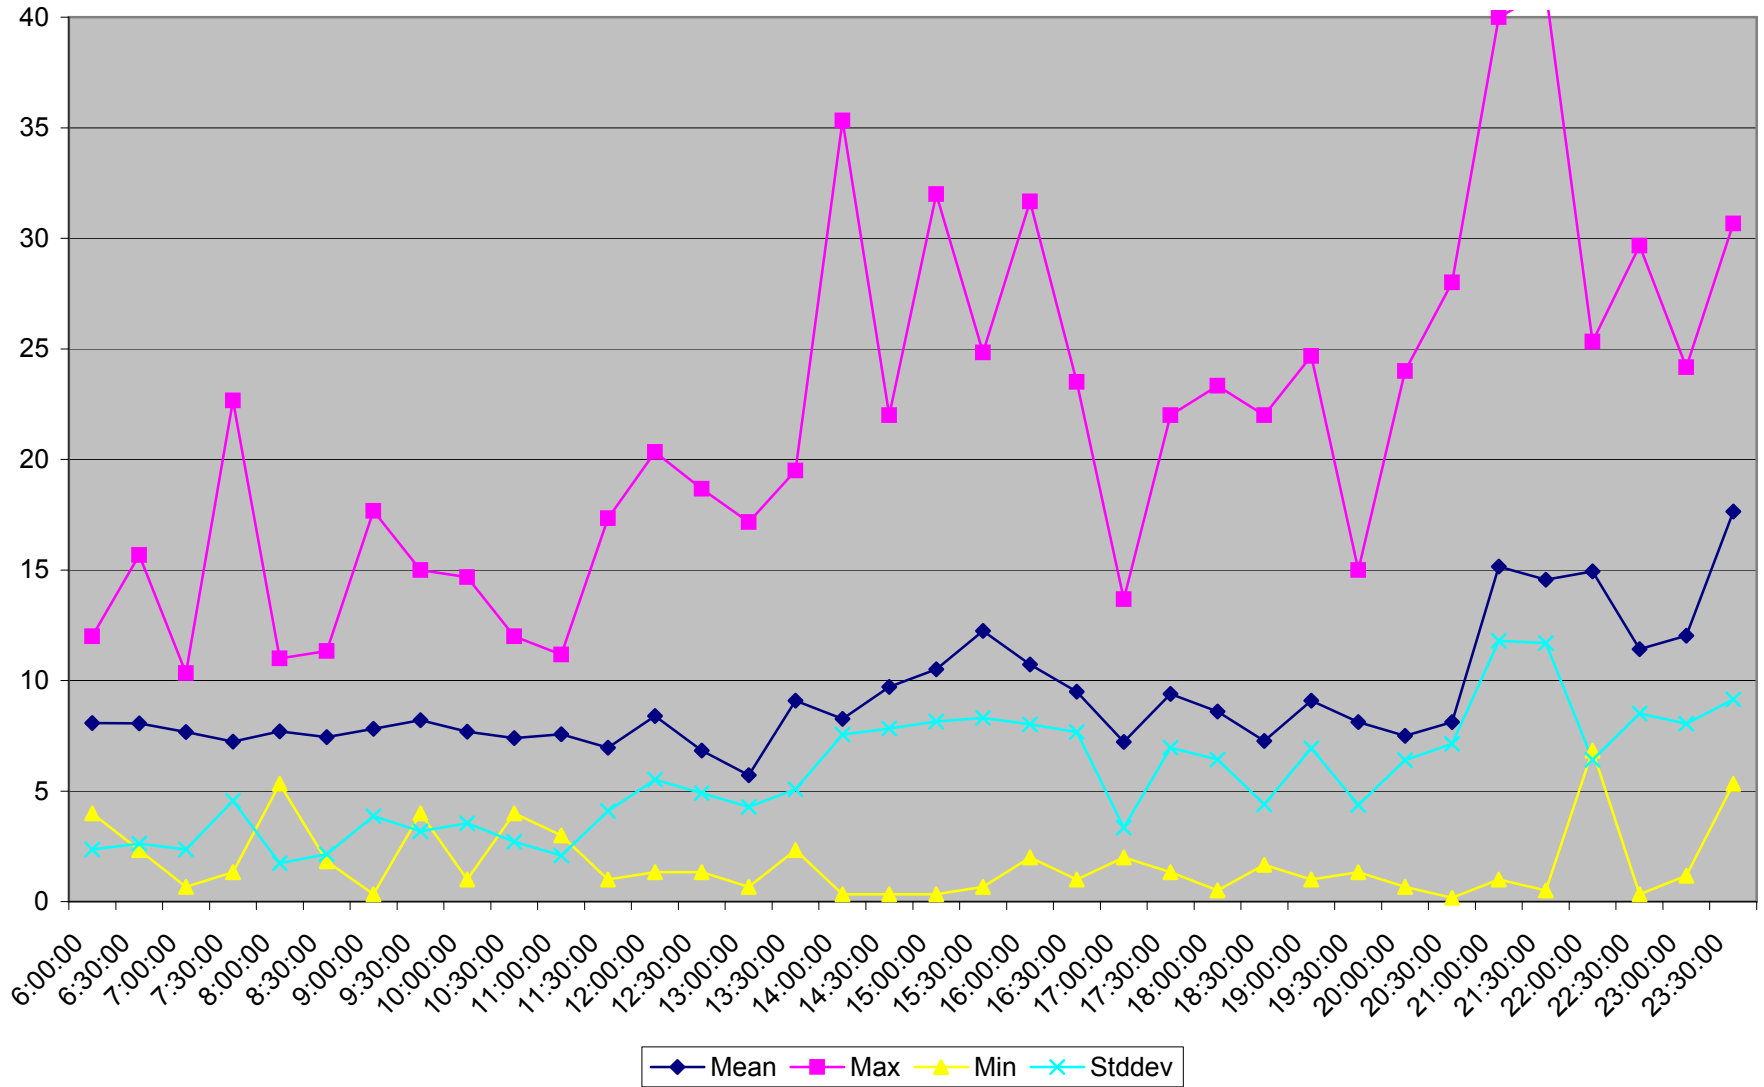

501 Queen Headways at Woodbine Ave. Westbound May 2013 Weekdays

501 Queen Headways at Woodbine Ave. Westbound July 2013 Weekdays

501 Queen Headways at Woodbine Ave. Westbound August 2013 Weekdays

501 Queen Headways at Woodbine Ave. Westbound September 2013 Weekdays

501 Queen Headways at Woodbine Ave. Westbound October 2013 Weekdays

501 Queen Headways at Woodbine Ave. Westbound May 2013 Saturdays

501 Queen Headways at Woodbine Ave. Westbound July 2013 Saturdays

501 Queen Headways at Woodbine Ave. Westbound August 2013 Saturdays

501 Queen Headways at Woodbine Ave. Westbound September 2013 Saturdays

501 Queen Headways at Woodbine Ave. Westbound October 2013 Saturdays

501 Queen Headways at Woodbine Ave. Westbound May 2013 Sundays