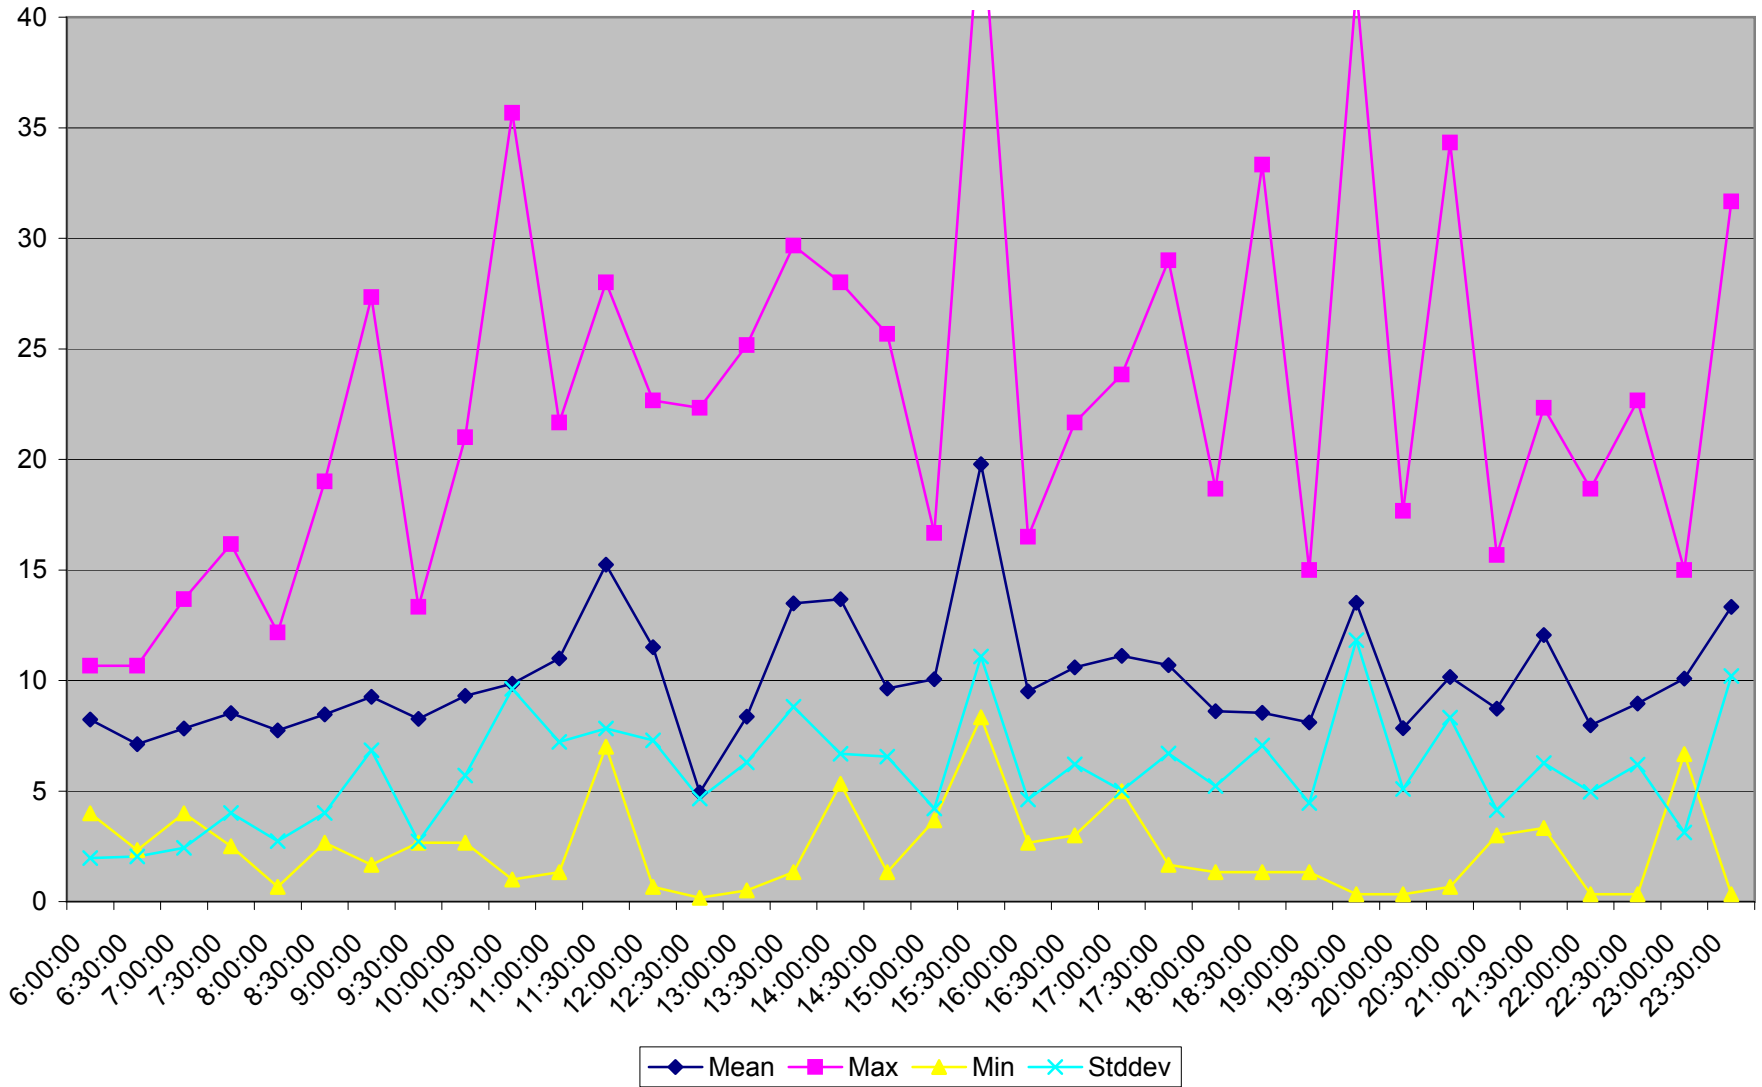

501 Queen Headways at Woodbine Ave. Westbound May 2013 Weekdays

501 Queen Headways at Woodbine Ave. Westbound July 2013 Weekdays

501 Queen Headways at Woodbine Ave. Westbound August 2013 Weekdays

501 Queen Headways at Woodbine Ave. Westbound September 2013 Weekdays

501 Queen Headways at Woodbine Ave. Westbound October 2013 Weekdays

501 Queen Headways at Woodbine Ave. Westbound May 2013 Saturdays

501 Queen Headways at Woodbine Ave. Westbound July 2013 Saturdays

501 Queen Headways at Woodbine Ave. Westbound August 2013 Saturdays

501 Queen Headways at Woodbine Ave. Westbound September 2013 Saturdays

501 Queen Headways at Woodbine Ave. Westbound October 2013 Saturdays

501 Queen Headways at Woodbine Ave. Westbound May 2013 Sundays