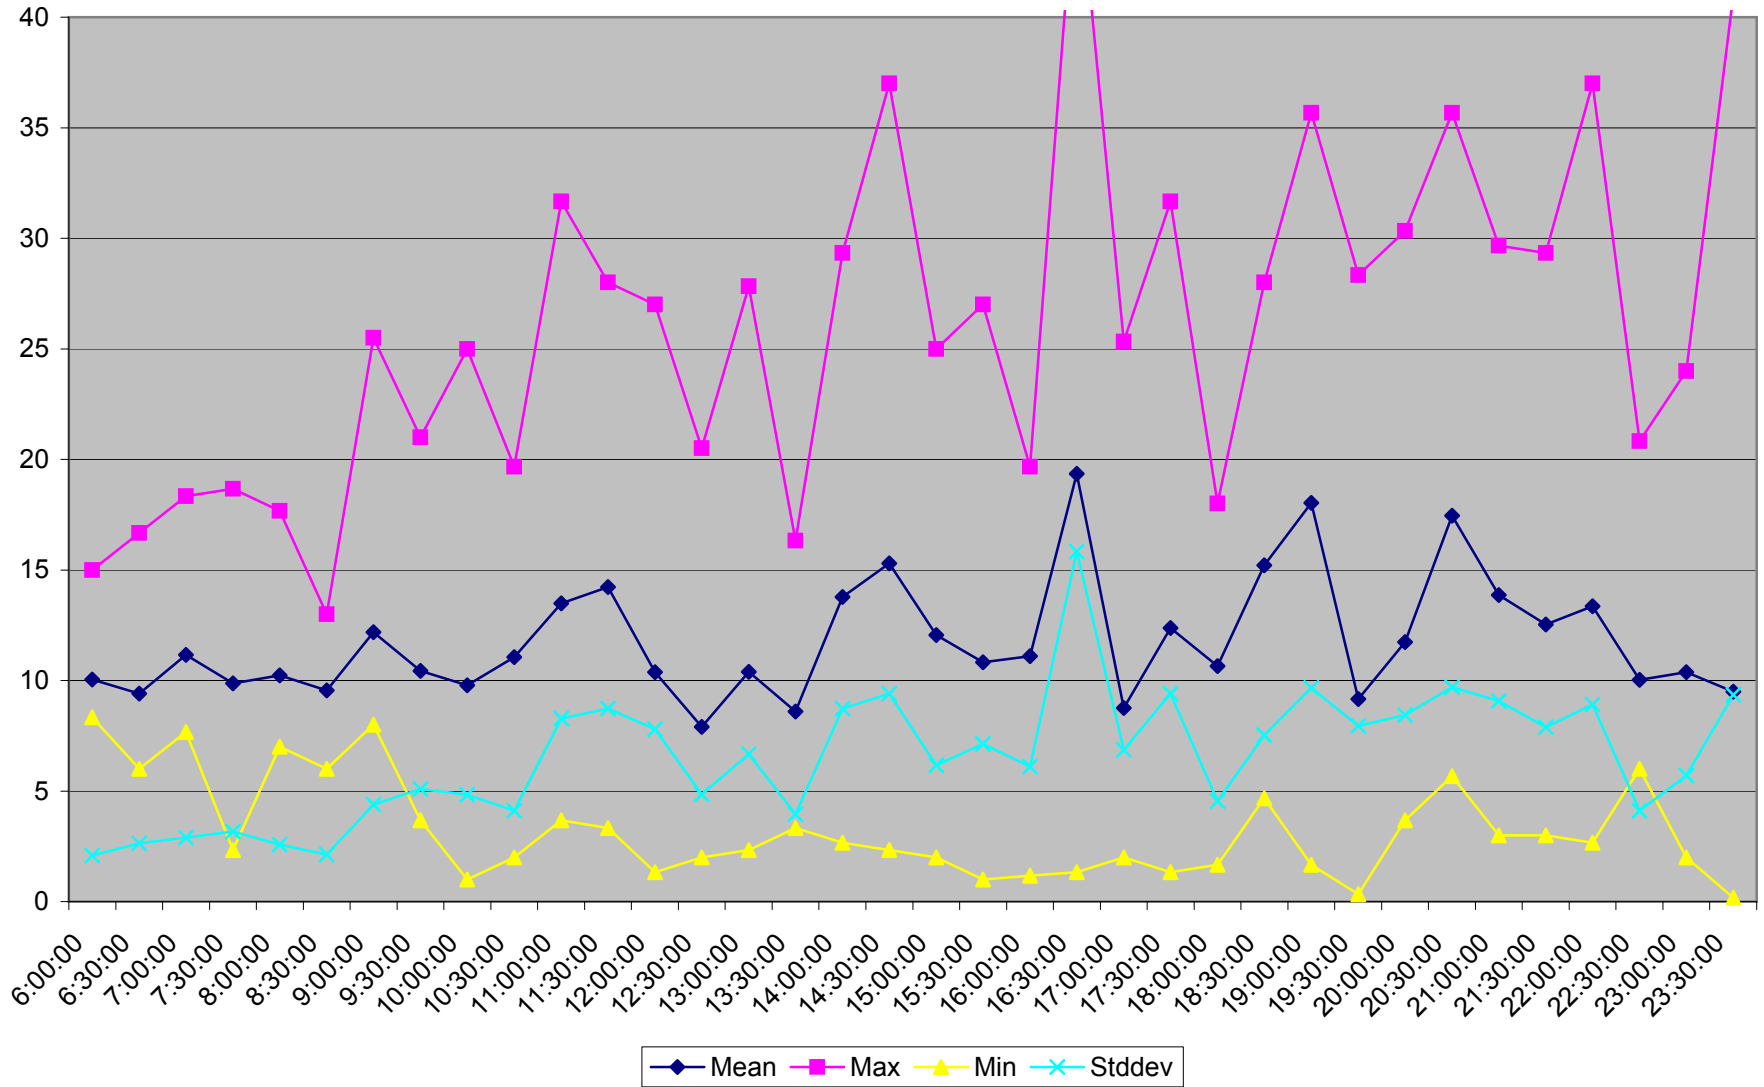

501 Queen Headways at Woodbine Ave. Westbound May 2013 Weekdays

501 Queen Headways at Woodbine Ave. Westbound July 2013 Weekdays

501 Queen Headways at Woodbine Ave. Westbound August 2013 Weekdays

501 Queen Headways at Woodbine Ave. Westbound September 2013 Weekdays

501 Queen Headways at Woodbine Ave. Westbound October 2013 Weekdays

501 Queen Headways at Woodbine Ave. Westbound May 2013 Saturdays

501 Queen Headways at Woodbine Ave. Westbound July 2013 Saturdays

501 Queen Headways at Woodbine Ave. Westbound August 2013 Saturdays

501 Queen Headways at Woodbine Ave. Westbound September 2013 Saturdays

501 Queen Headways at Woodbine Ave. Westbound October 2013 Saturdays

501 Queen Headways at Woodbine Ave. Westbound May 2013 Sundays