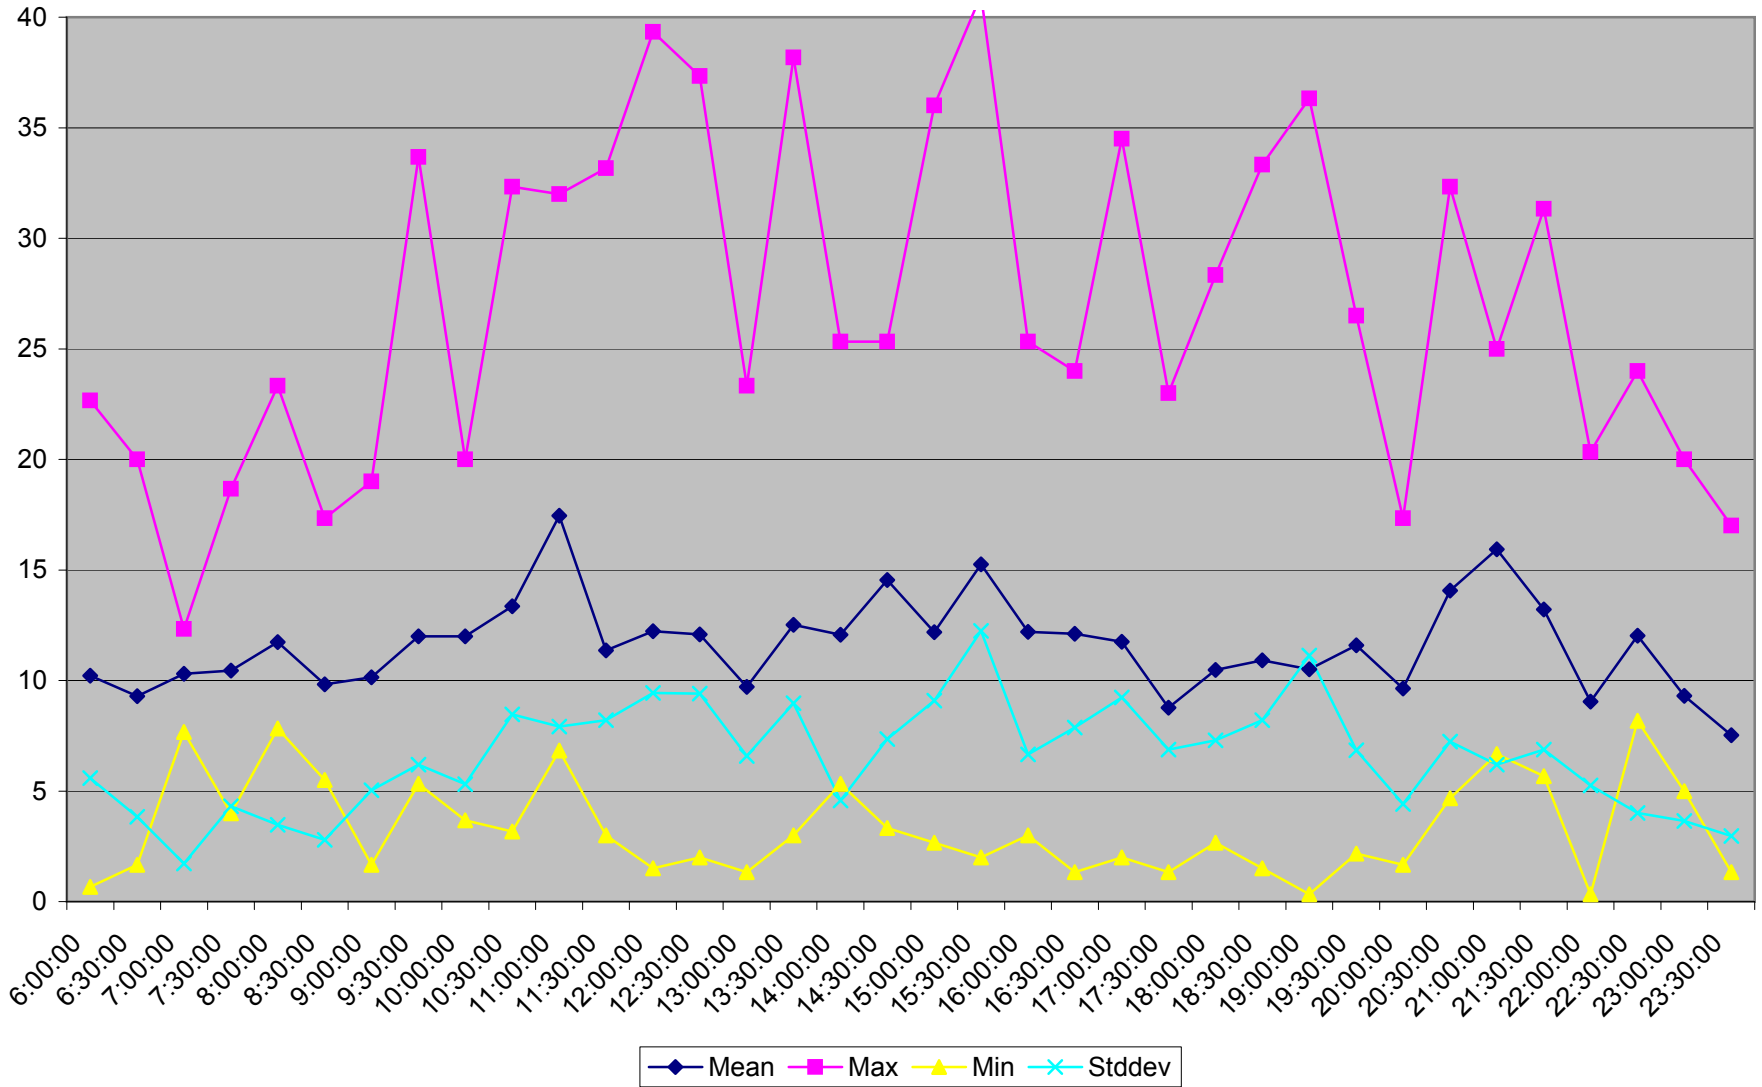

501 Queen Headways at Woodbine Ave. Westbound October 2013 Sundays

501 Queen Headways at Woodbine Ave. Westbound September 2013 Sundays