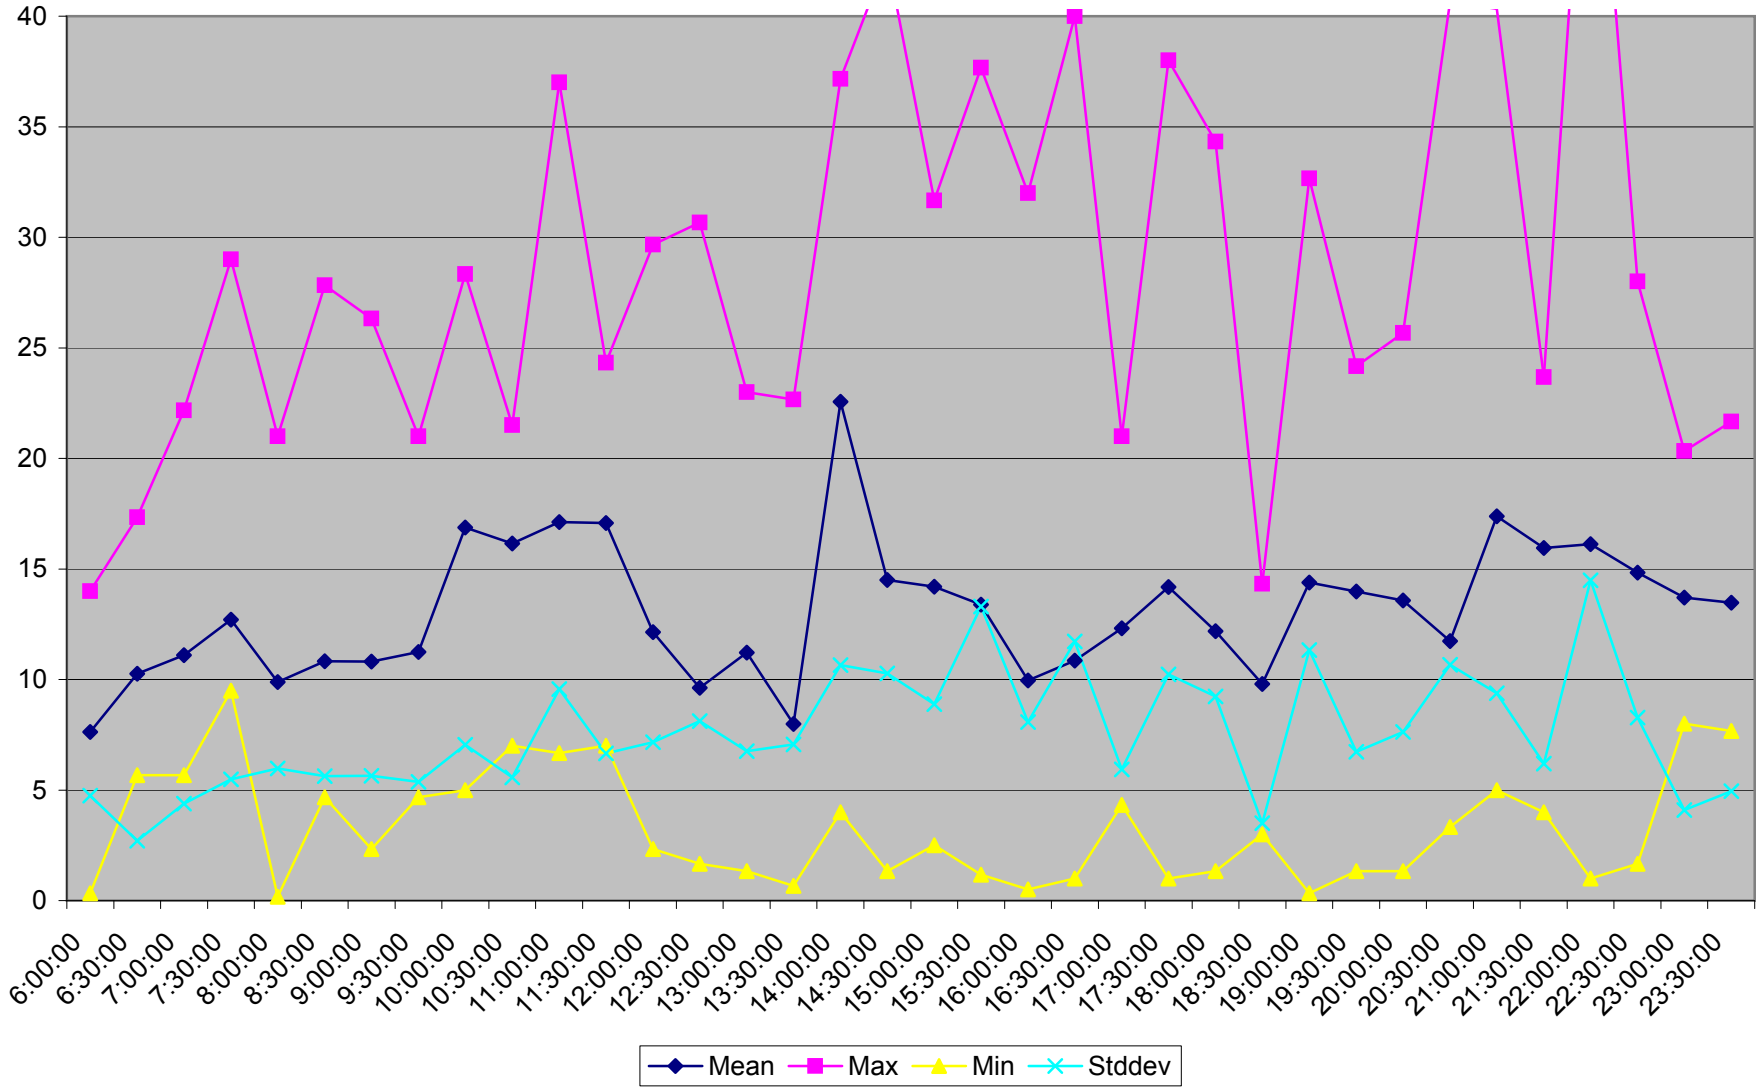

501 Queen Headways at Woodbine Ave. Westbound September 2013 Saturdays

501 Queen Headways at Woodbine Ave. Westbound October 2013 Saturdays

501 Queen Headways at Woodbine Ave. Westbound May 2013 Sundays

501 Queen Headways at Woodbine Ave. Westbound July 2013 Sundays

501 Queen Headways at Woodbine Ave. Westbound August 2013 Sundays

501 Queen Headways at Woodbine Ave. Westbound September 2013 Sundays

501 Queen Headways at Woodbine Ave. Westbound October 2013 Sundays