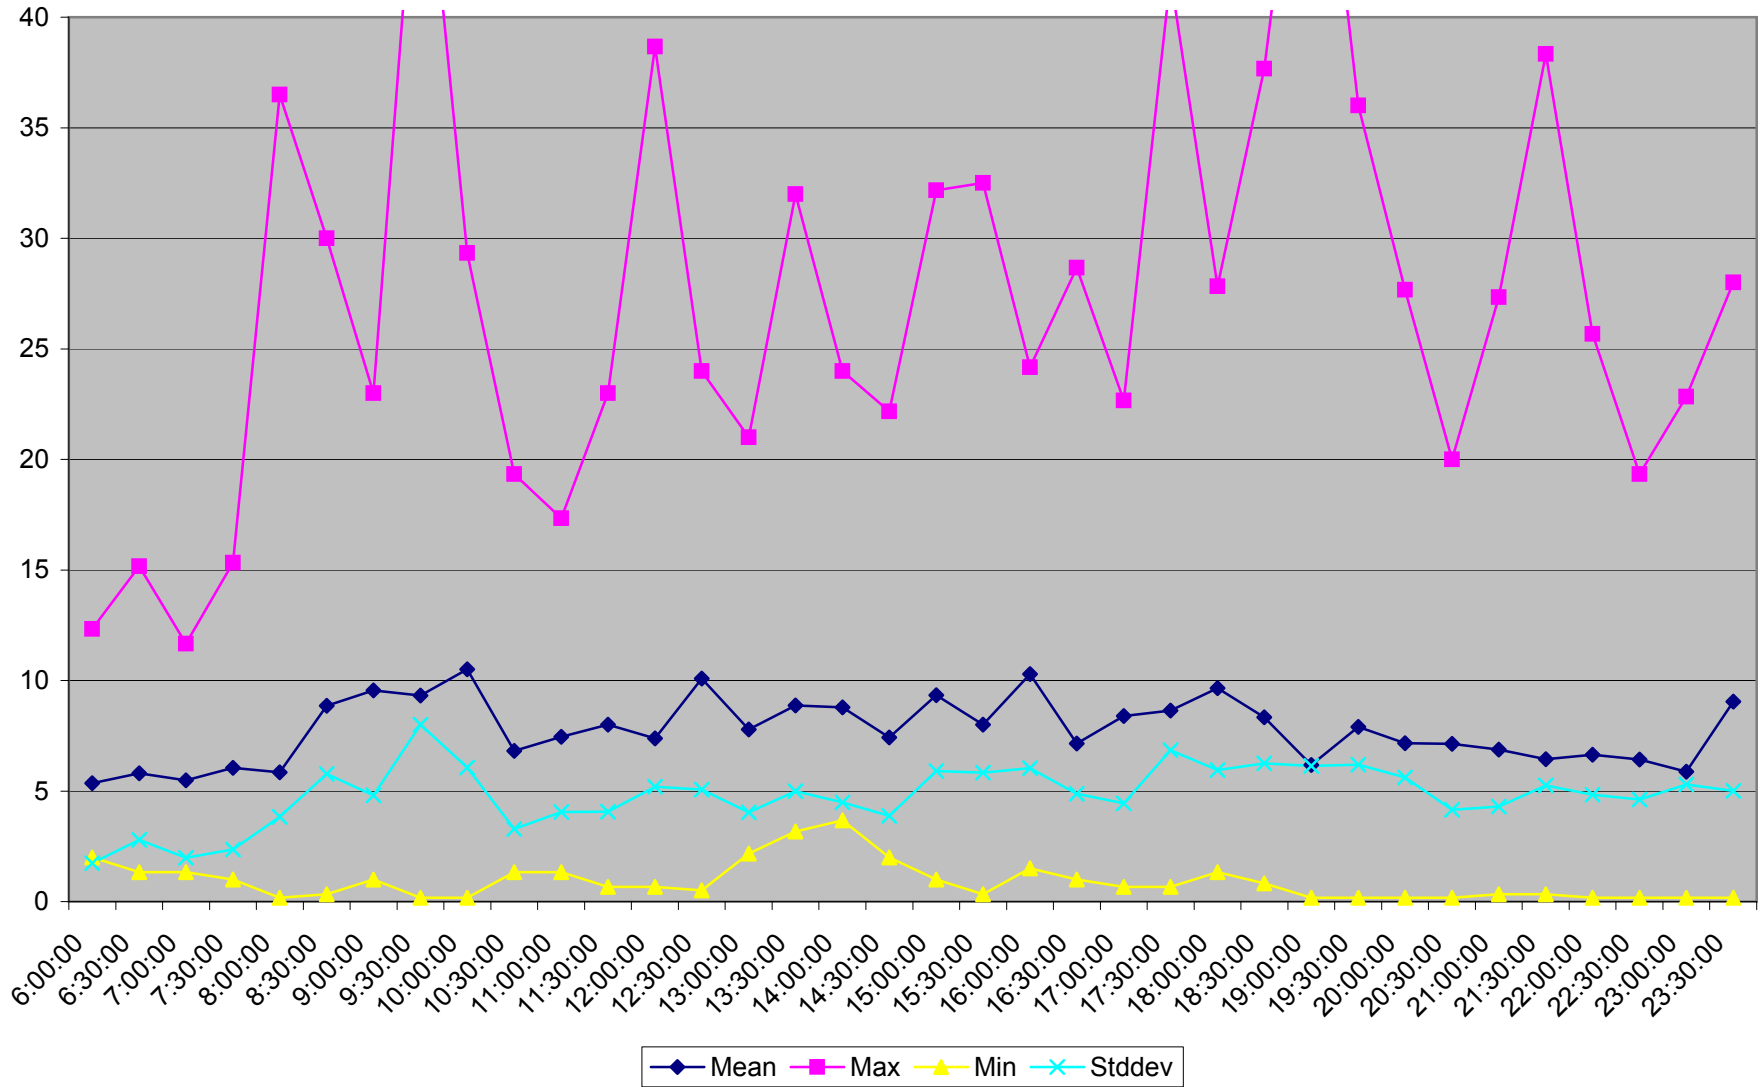

501 Queen Headways at Woodbine Ave. Westbound May 2013 Weekdays

501 Queen Headways at Woodbine Ave. Westbound July 2013 Weekdays

501 Queen Headways at Woodbine Ave. Westbound August 2013 Weekdays

501 Queen Headways at Woodbine Ave. Westbound September 2013 Weekdays

501 Queen Headways at Woodbine Ave. Westbound October 2013 Weekdays

501 Queen Headways at Woodbine Ave. Westbound May 2013 Saturdays

501 Queen Headways at Woodbine Ave. Westbound July 2013 Saturdays

501 Queen Headways at Woodbine Ave. Westbound August 2013 Saturdays