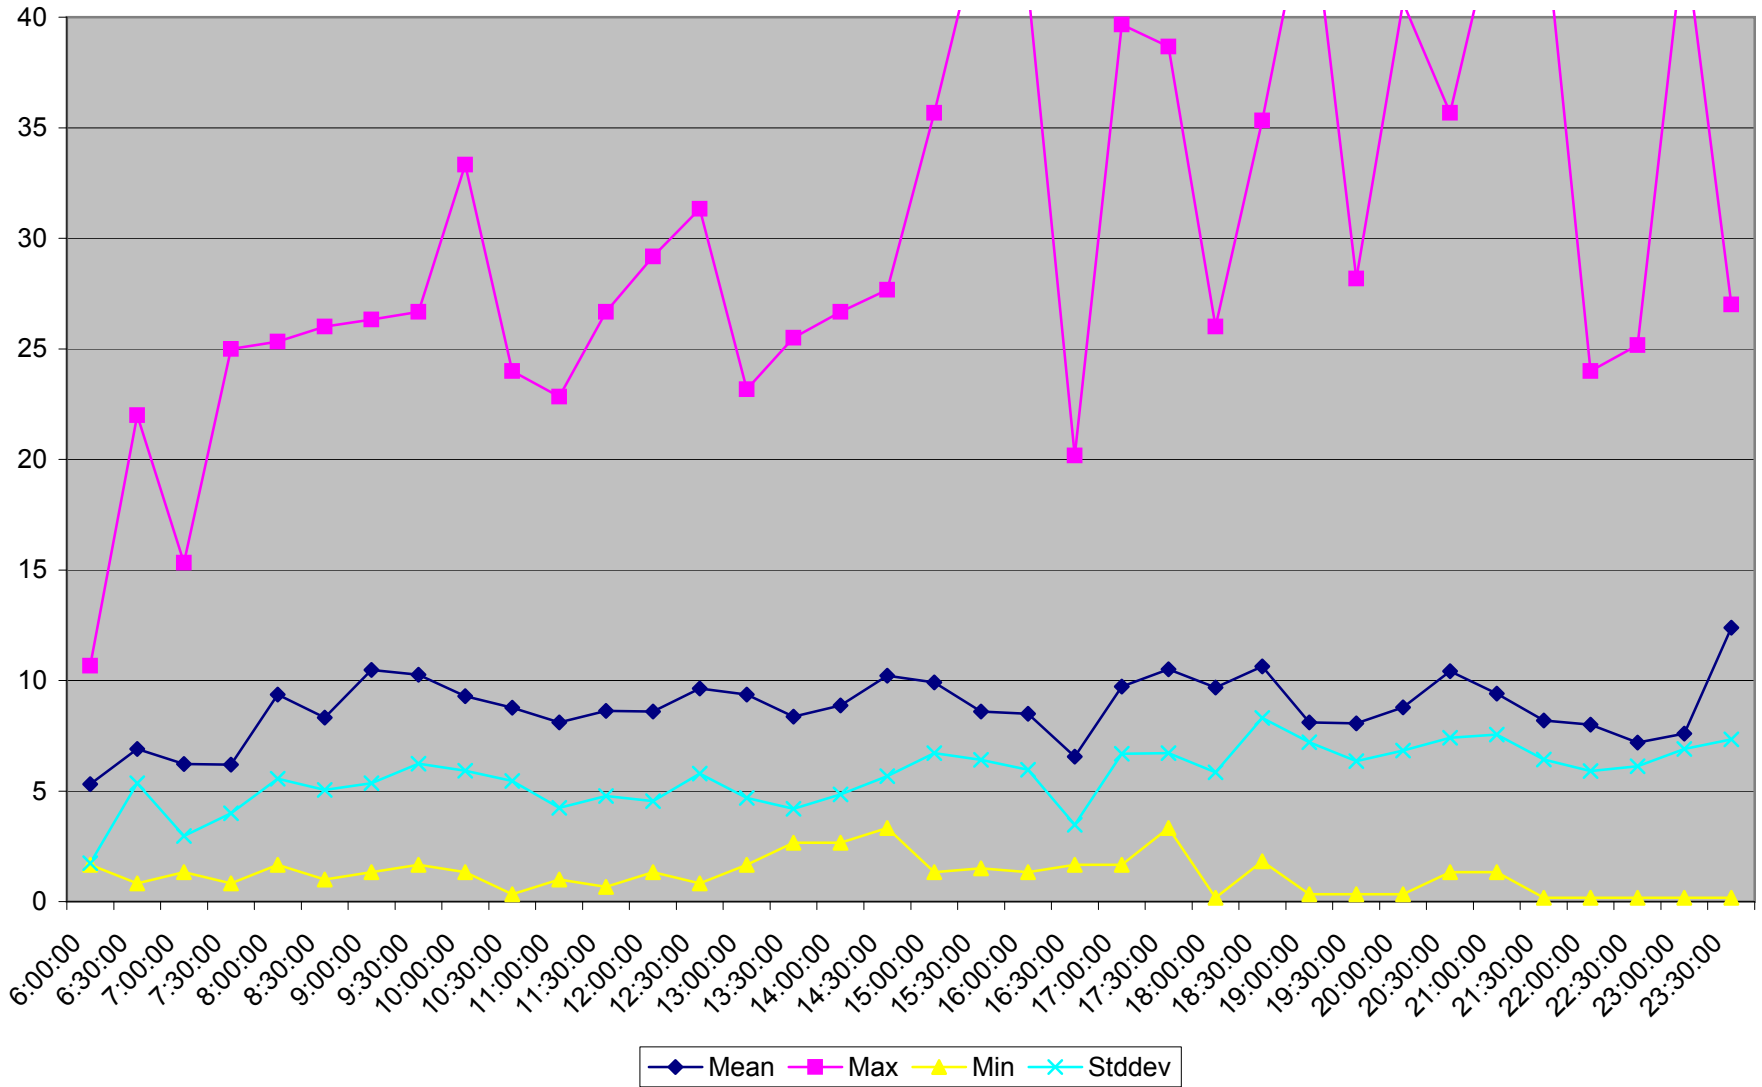

501 Queen Headways at Woodbine Ave. Westbound May 2013 Weekdays

501 Queen Headways at Woodbine Ave. Westbound July 2013 Weekdays

501 Queen Headways at Woodbine Ave. Westbound August 2013 Weekdays

501 Queen Headways at Woodbine Ave. Westbound September 2013 Weekdays

501 Queen Headways at Woodbine Ave. Westbound October 2013 Weekdays

501 Queen Headways at Woodbine Ave. Westbound May 2013 Saturdays

501 Queen Headways at Woodbine Ave. Westbound July 2013 Saturdays

501 Queen Headways at Woodbine Ave. Westbound August 2013 Saturdays

501 Queen Headways at Woodbine Ave. Westbound September 2013 Saturdays

501 Queen Headways at Woodbine Ave. Westbound October 2013 Saturdays

501 Queen Headways at Woodbine Ave. Westbound May 2013 Sundays