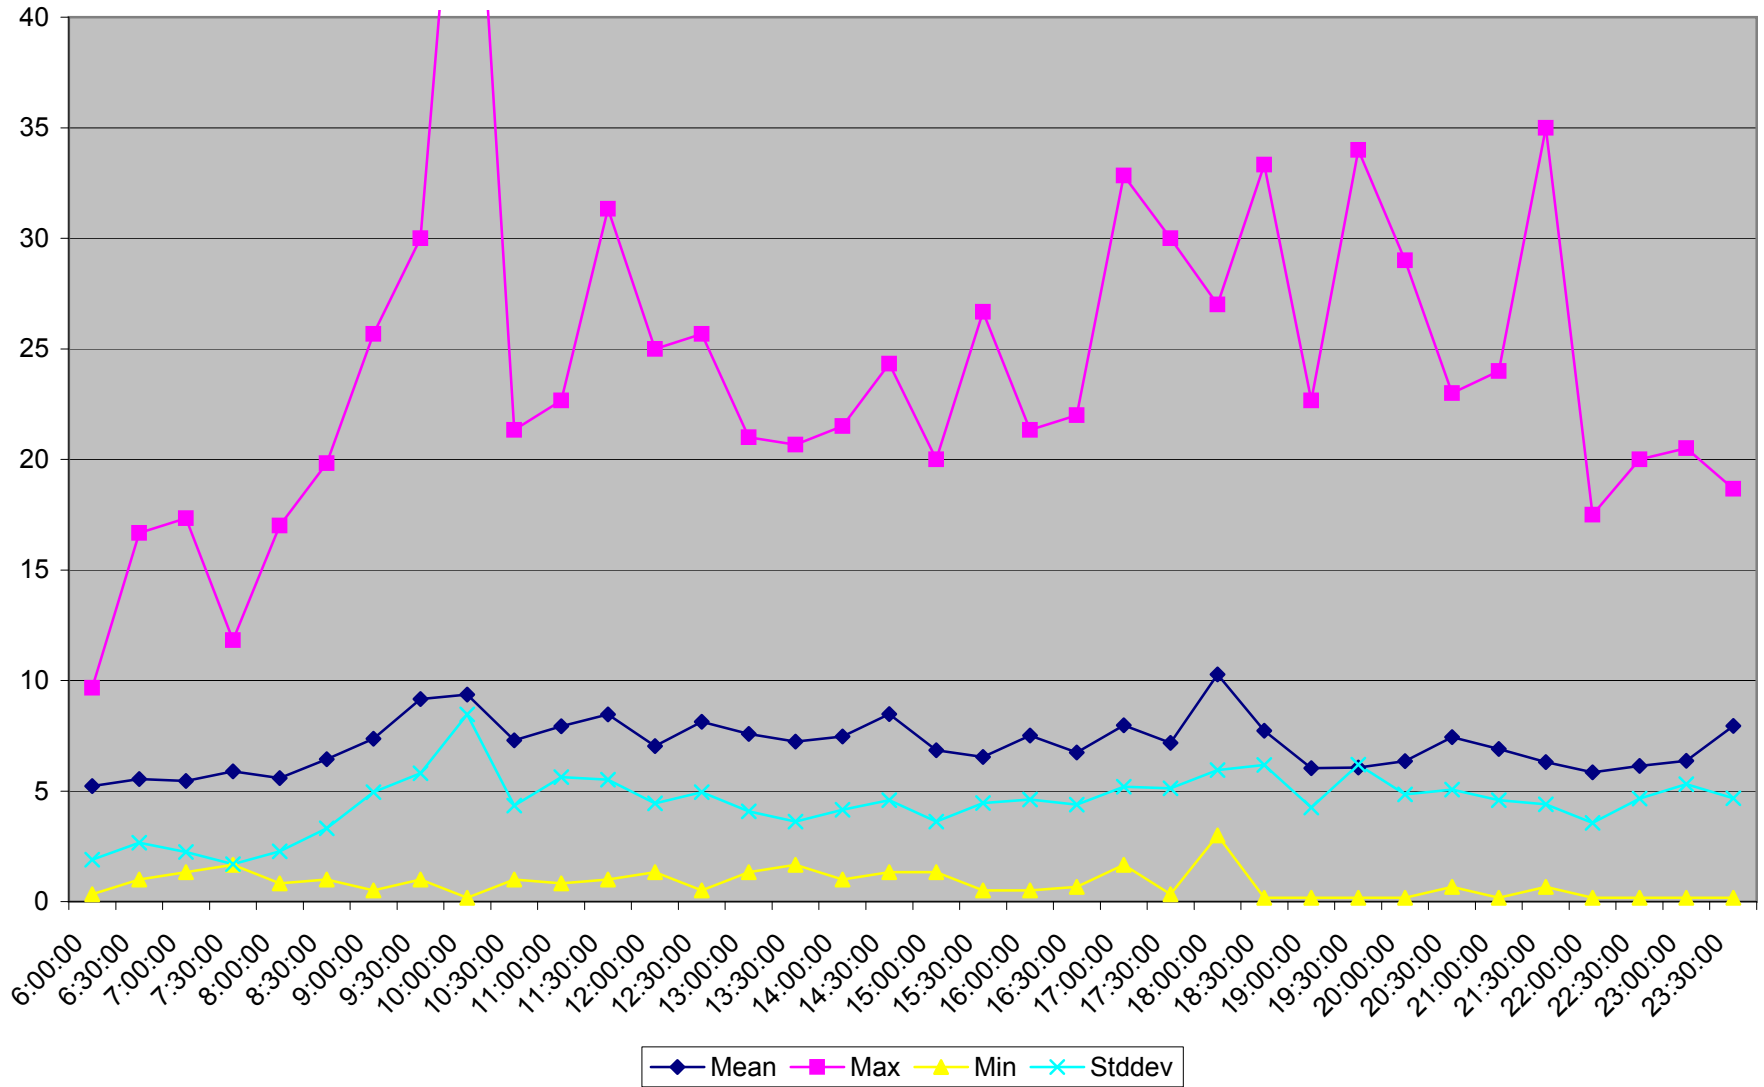

501 Queen Headways at Woodbine Ave. Westbound May 2013 Weekdays

501 Queen Headways at Woodbine Ave. Westbound July 2013 Weekdays

501 Queen Headways at Woodbine Ave. Westbound August 2013 Weekdays

501 Queen Headways at Woodbine Ave. Westbound September 2013 Weekdays

501 Queen Headways at Woodbine Ave. Westbound October 2013 Weekdays

501 Queen Headways at Woodbine Ave. Westbound May 2013 Saturdays

501 Queen Headways at Woodbine Ave. Westbound July 2013 Saturdays

501 Queen Headways at Woodbine Ave. Westbound August 2013 Saturdays

501 Queen Headways at Woodbine Ave. Westbound September 2013 Saturdays

501 Queen Headways at Woodbine Ave. Westbound October 2013 Saturdays

501 Queen Headways at Woodbine Ave. Westbound May 2013 Sundays