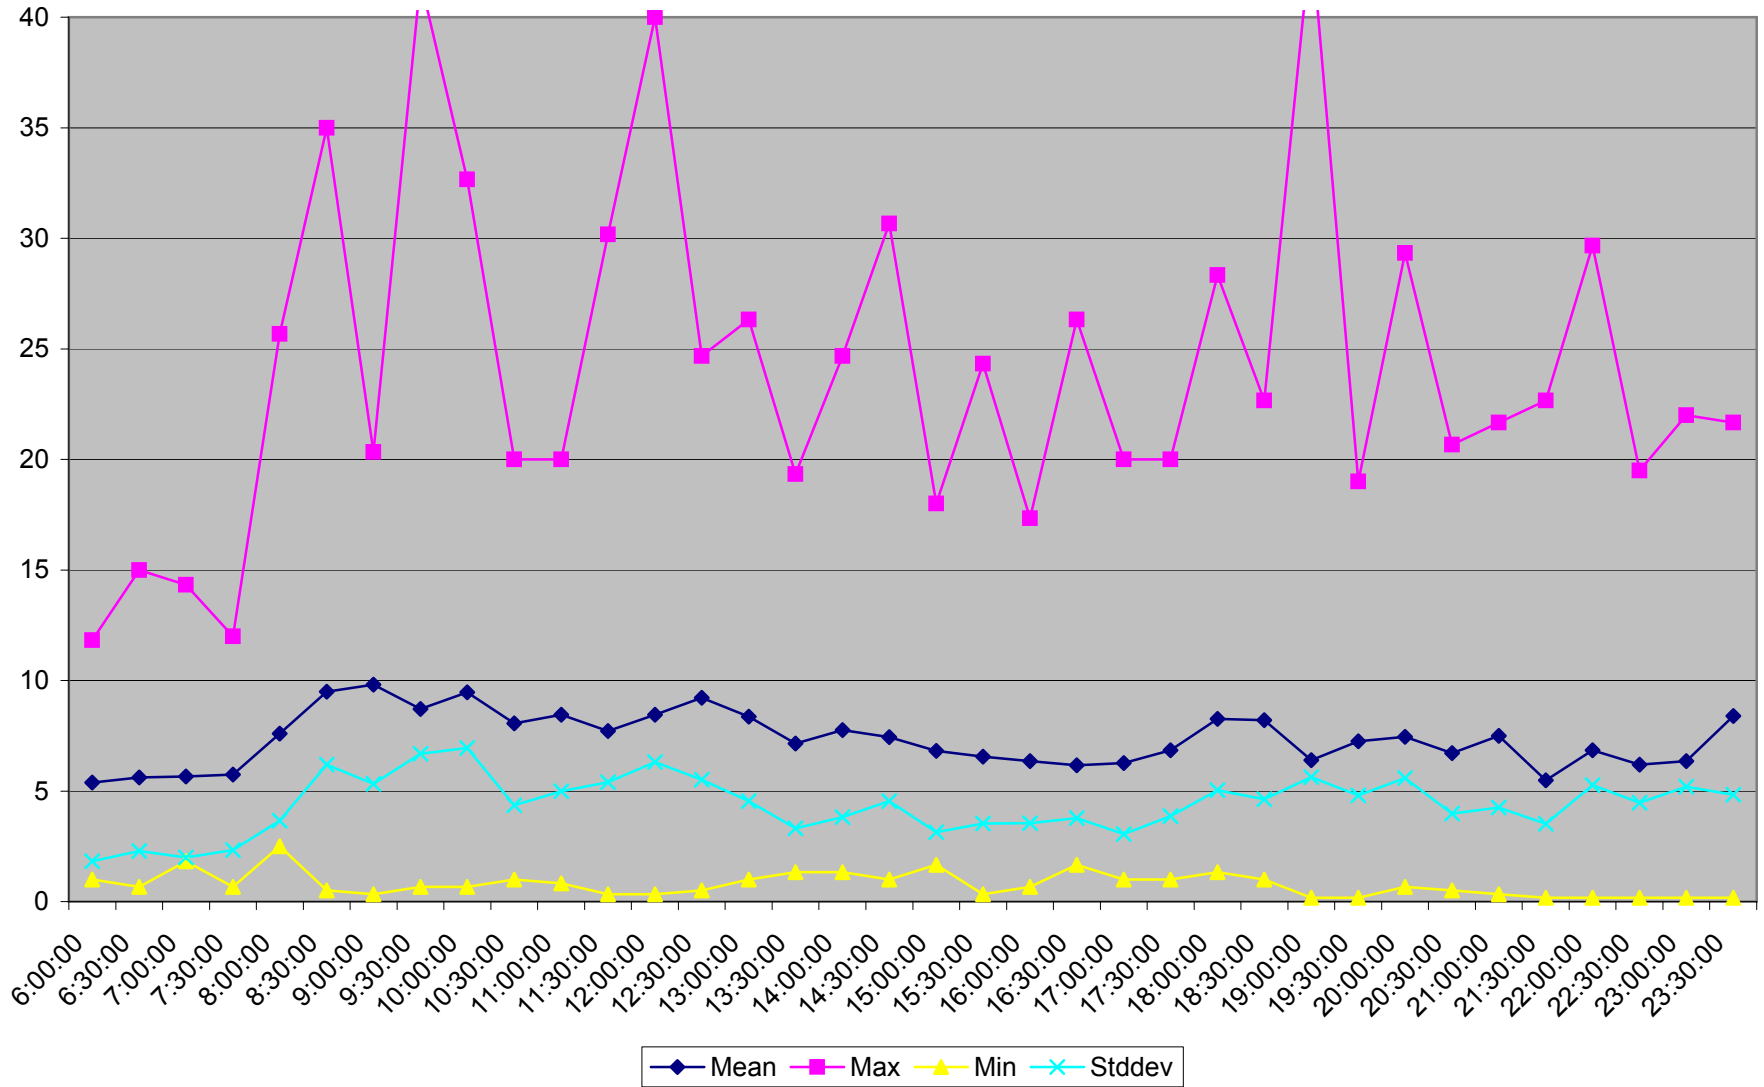

501 Queen Headways at Woodbine Ave. Westbound May 2013 Weekdays

501 Queen Headways at Woodbine Ave. Westbound July 2013 Weekdays

501 Queen Headways at Woodbine Ave. Westbound August 2013 Weekdays

501 Queen Headways at Woodbine Ave. Westbound September 2013 Weekdays

501 Queen Headways at Woodbine Ave. Westbound October 2013 Weekdays

501 Queen Headways at Woodbine Ave. Westbound May 2013 Saturdays

501 Queen Headways at Woodbine Ave. Westbound July 2013 Saturdays

501 Queen Headways at Woodbine Ave. Westbound August 2013 Saturdays

501 Queen Headways at Woodbine Ave. Westbound September 2013 Saturdays

501 Queen Headways at Woodbine Ave. Westbound October 2013 Saturdays

501 Queen Headways at Woodbine Ave. Westbound May 2013 Sundays