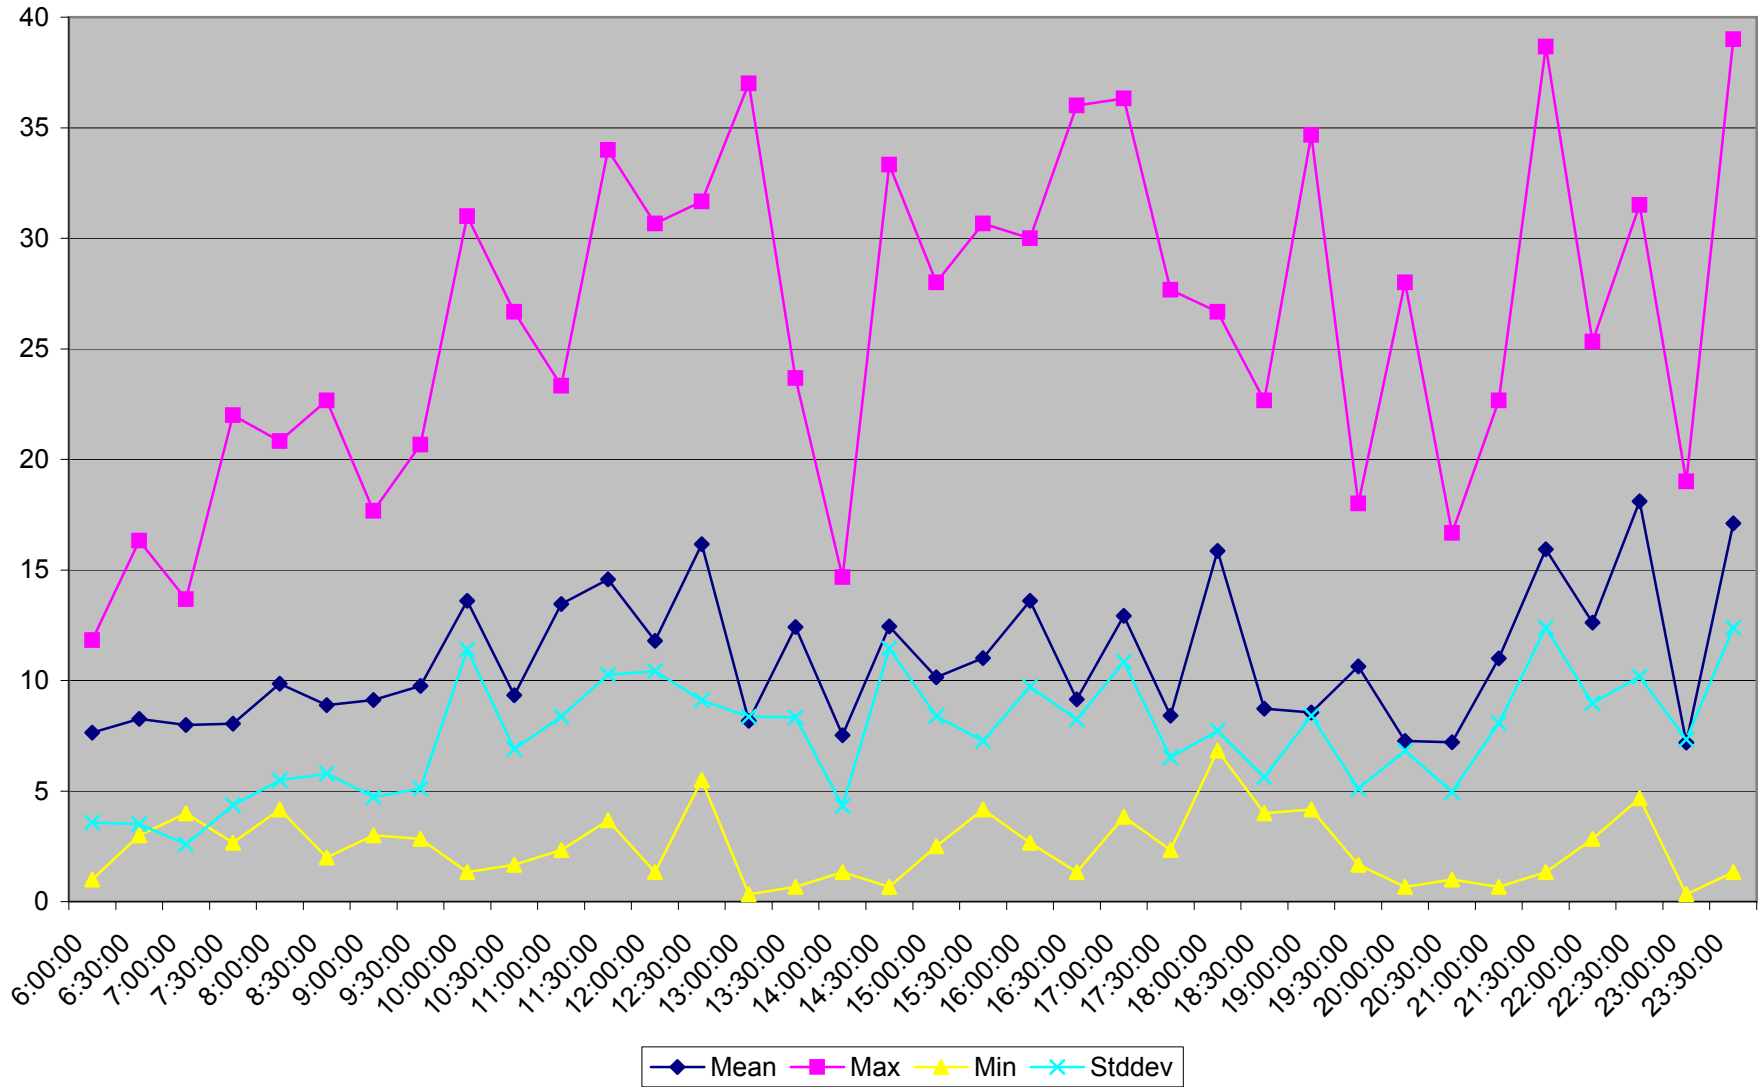

501 Queen Headways at Woodbine Ave. Westbound May 2013 Weekdays

501 Queen Headways at Woodbine Ave. Westbound July 2013 Weekdays

501 Queen Headways at Woodbine Ave. Westbound August 2013 Weekdays

501 Queen Headways at Woodbine Ave. Westbound September 2013 Weekdays

501 Queen Headways at Woodbine Ave. Westbound October 2013 Weekdays

501 Queen Headways at Woodbine Ave. Westbound May 2013 Saturdays

501 Queen Headways at Woodbine Ave. Westbound July 2013 Saturdays

501 Queen Headways at Woodbine Ave. Westbound August 2013 Saturdays