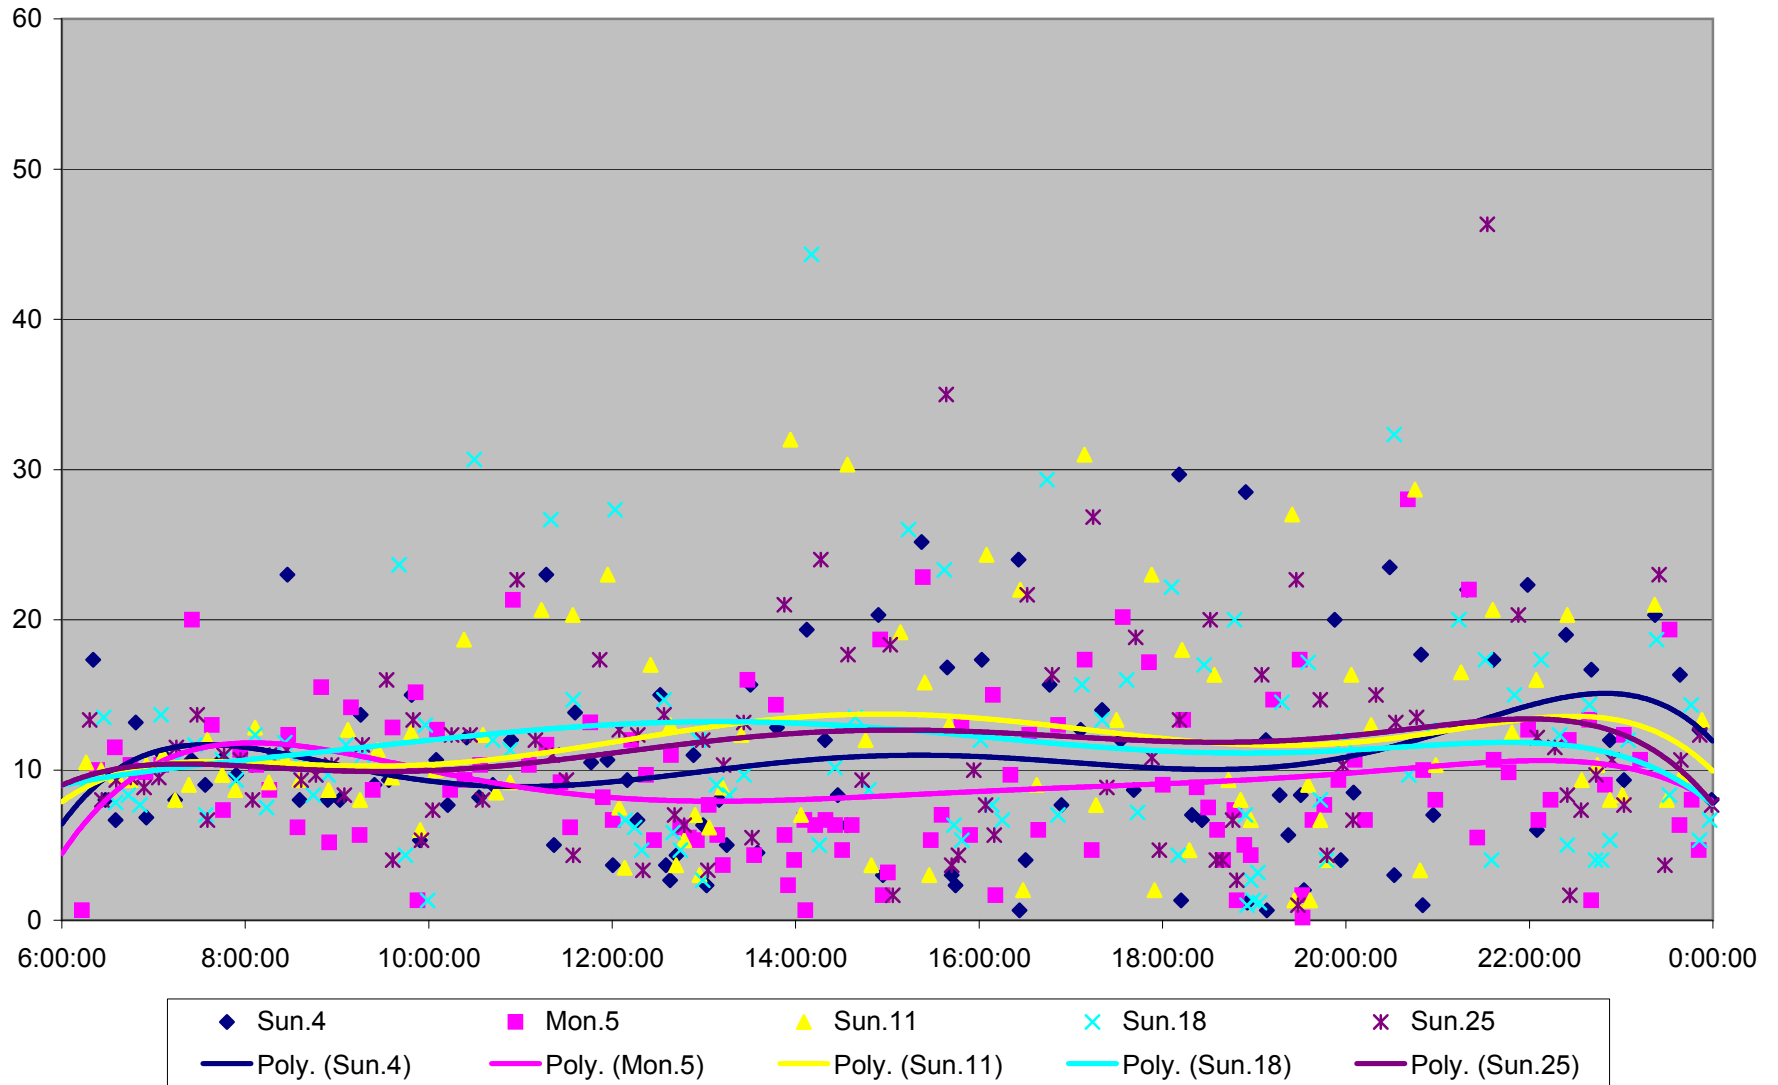

501 Queen Headways at Woodbine Ave. Westbound May 2013

501 Queen Headways at Woodbine Ave. Westbound July 2013

501 Queen Headways at Woodbine Ave. Westbound August 2013

501 Queen Headways at Woodbine Ave. Westbound September 2013

501 Queen Headways at Woodbine Ave. Westbound October 2013