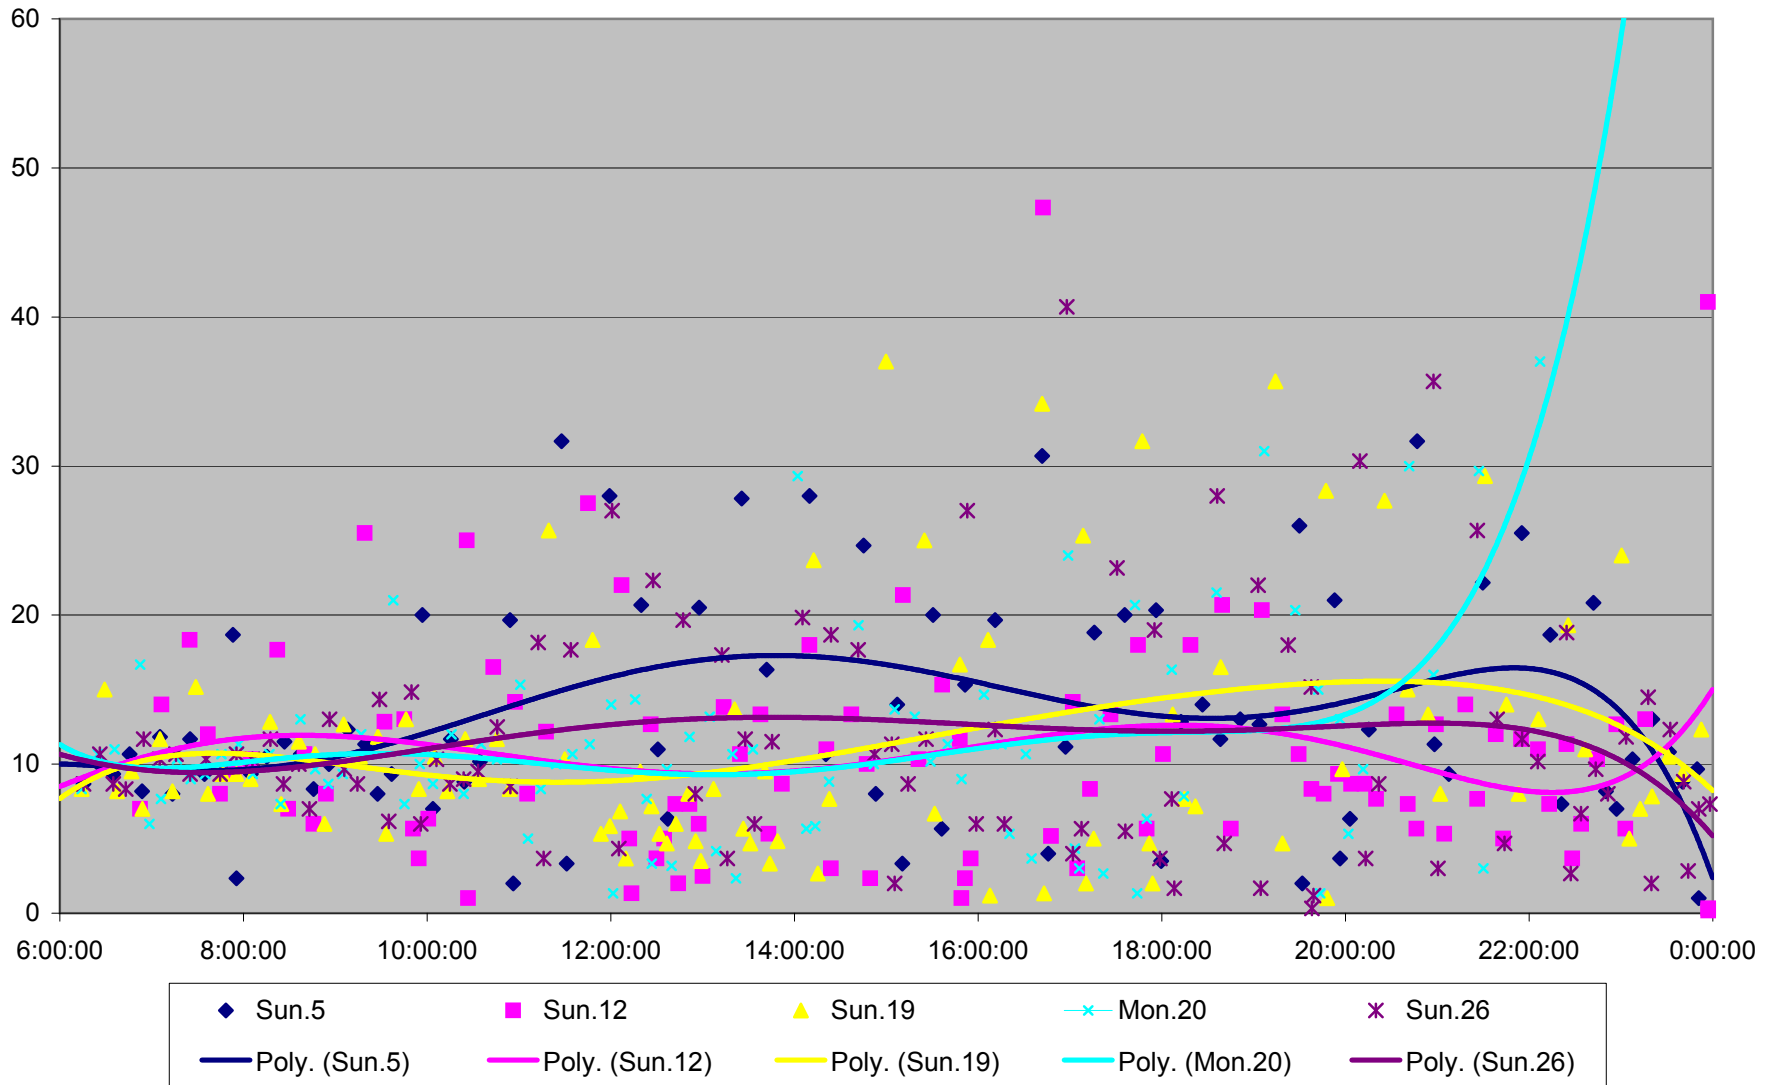

501 Queen Headways at Woodbine Ave. Westbound May 2013

501 Queen Headways at Woodbine Ave. Westbound July 2013

501 Queen Headways at Woodbine Ave. Westbound August 2013

501 Queen Headways at Woodbine Ave. Westbound September 2013

501 Queen Headways at Woodbine Ave. Westbound October 2013