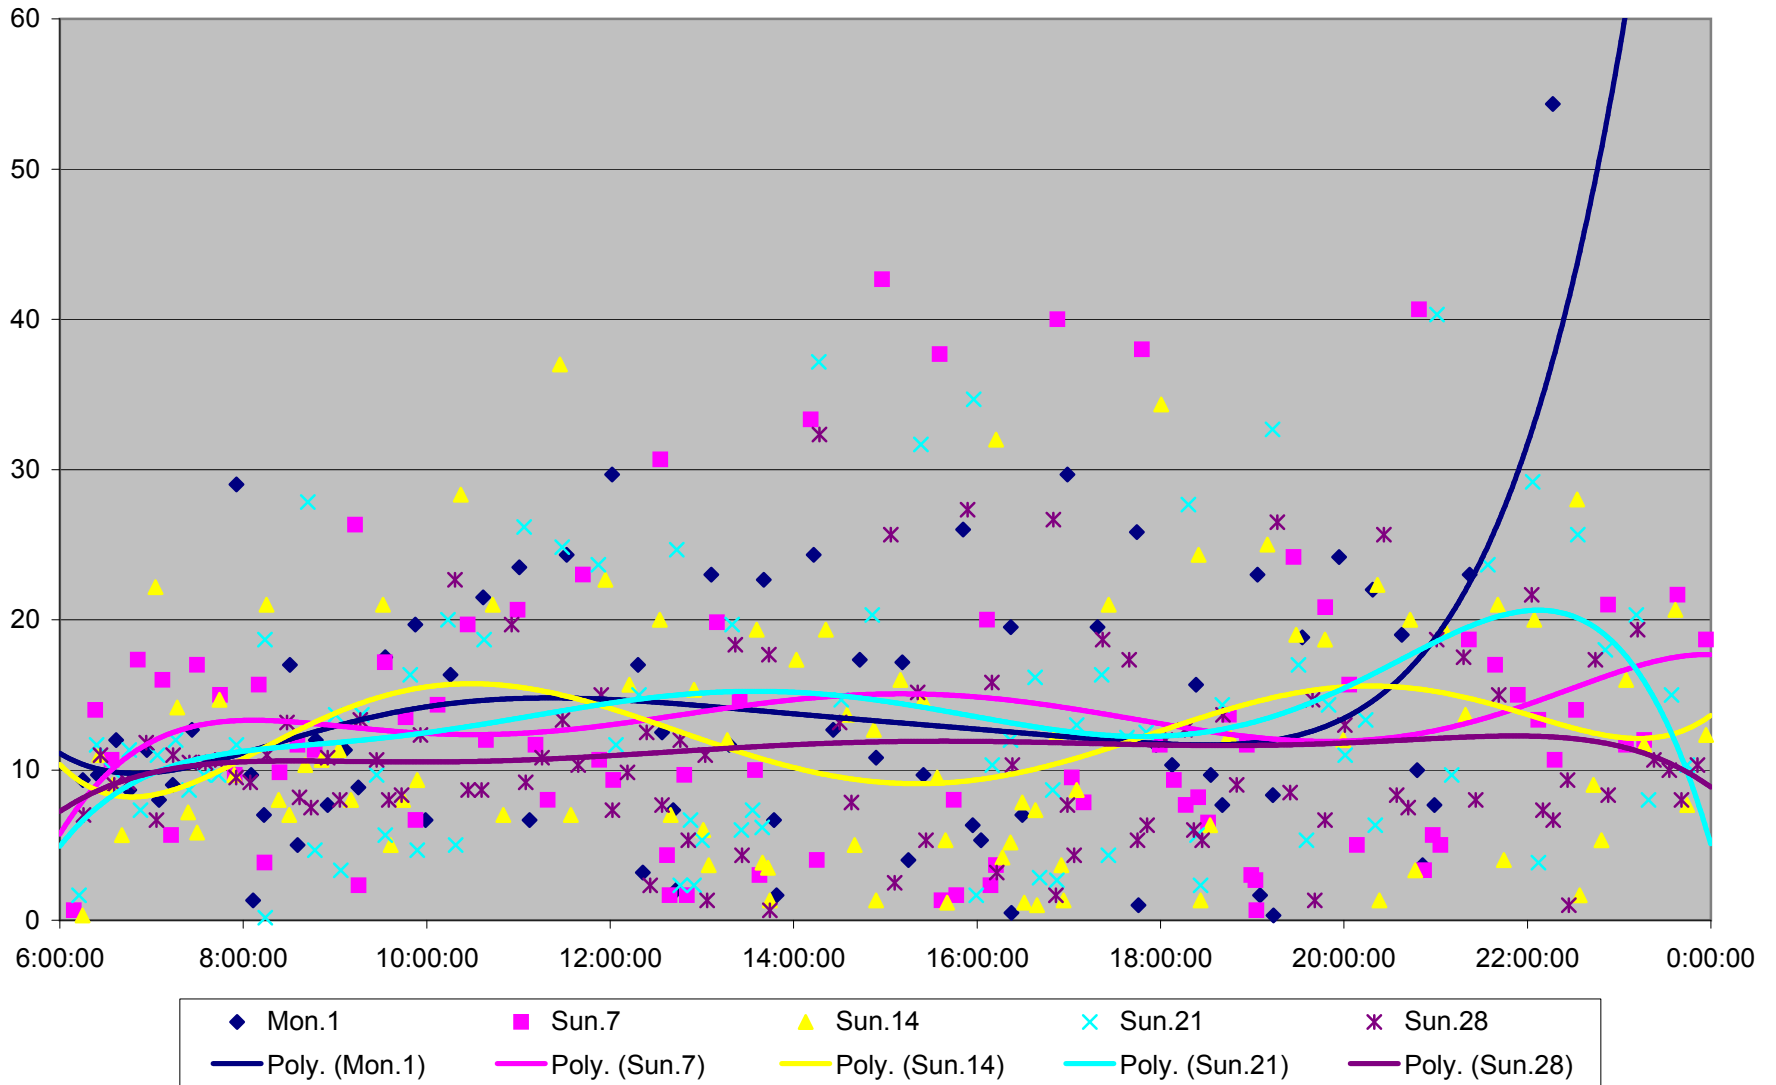

501 Queen Headways at Woodbine Ave. Westbound May 2013

501 Queen Headways at Woodbine Ave. Westbound July 2013

501 Queen Headways at Woodbine Ave. Westbound August 2013

501 Queen Headways at Woodbine Ave. Westbound September 2013

501 Queen Headways at Woodbine Ave. Westbound October 2013