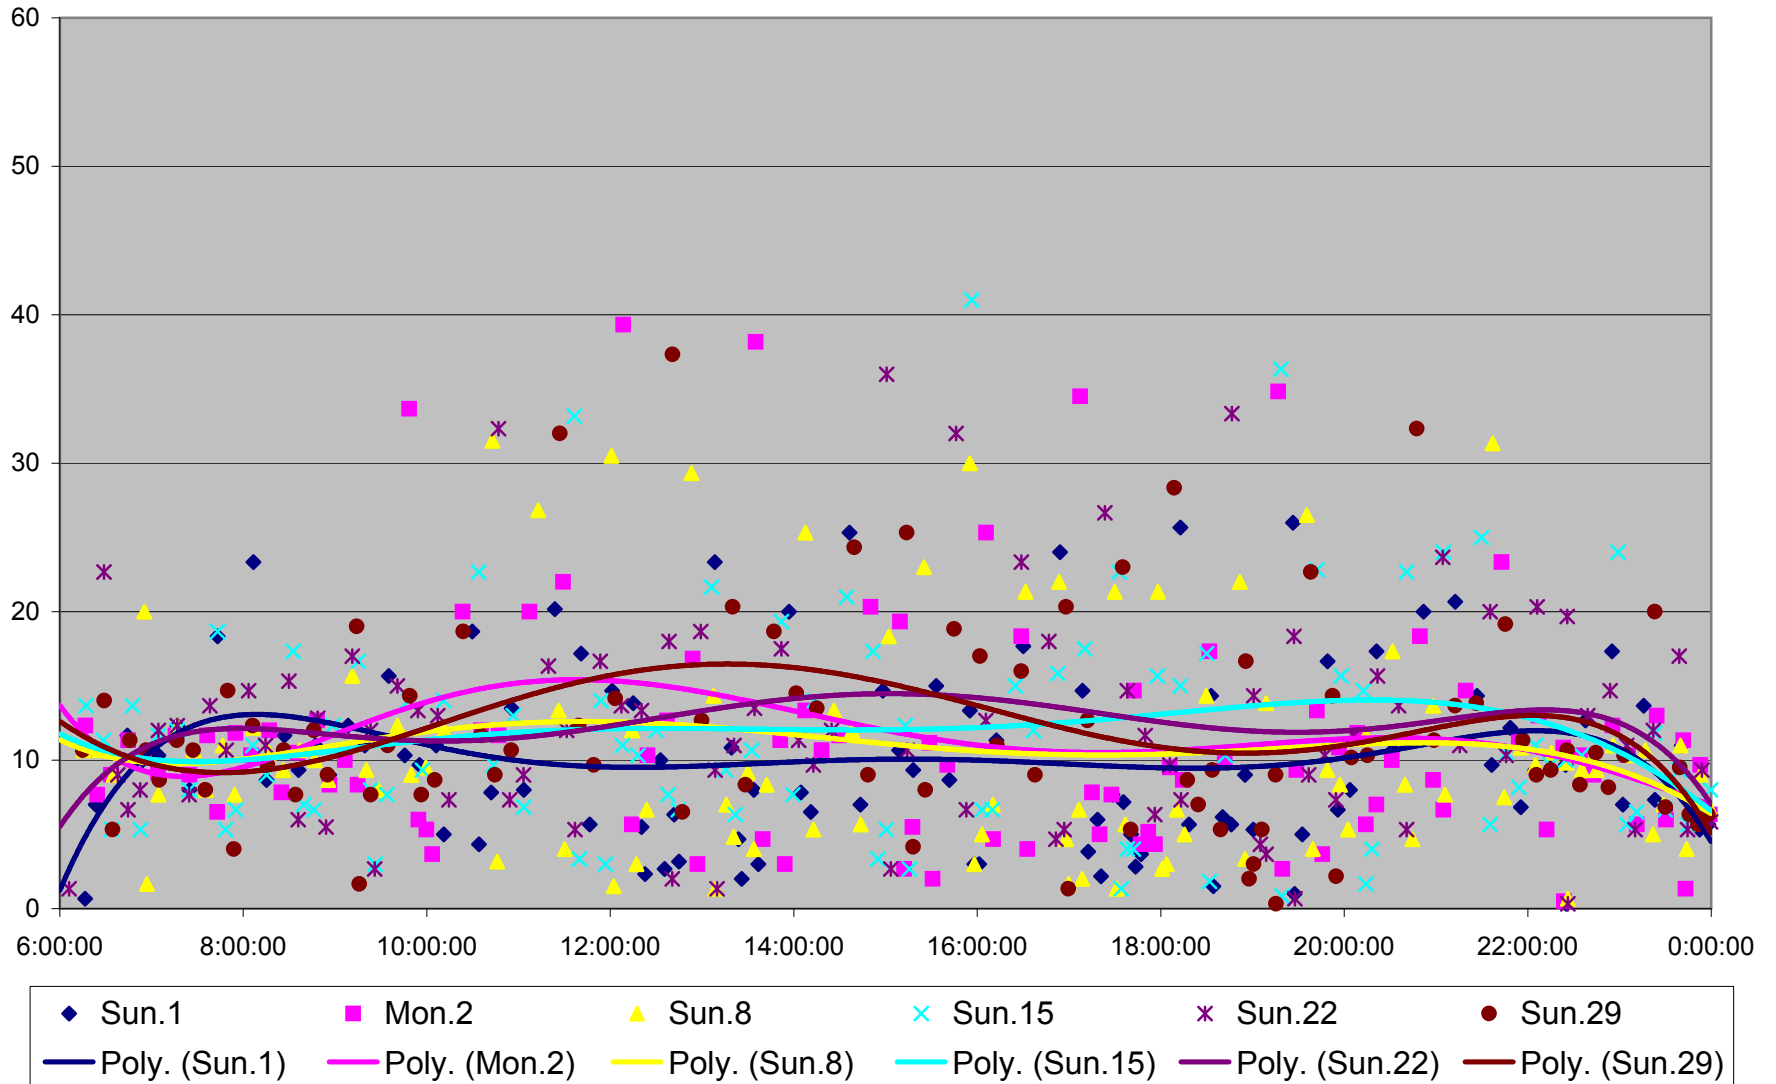

501 Queen Headways at Woodbine Ave. Westbound May 2013

501 Queen Headways at Woodbine Ave. Westbound July 2013

501 Queen Headways at Woodbine Ave. Westbound August 2013

501 Queen Headways at Woodbine Ave. Westbound September 2013

501 Queen Headways at Woodbine Ave. Westbound October 2013