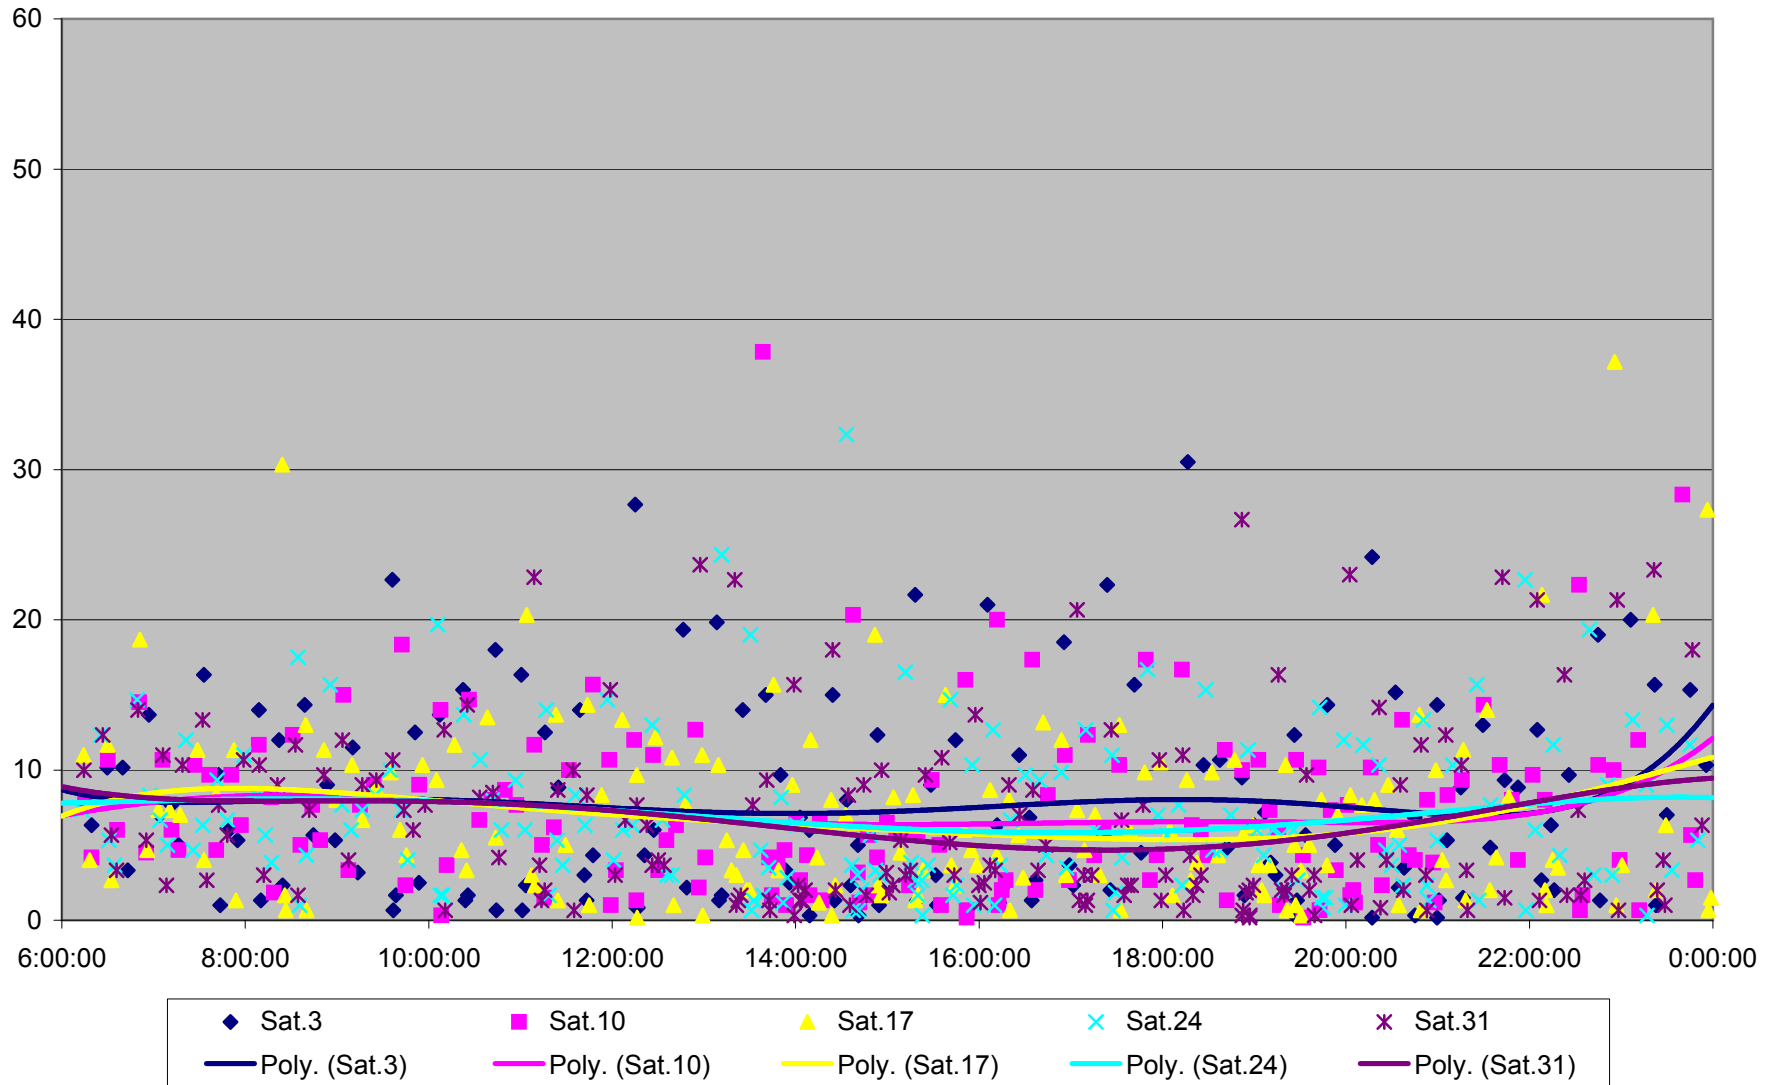

501 Queen Headways at Triller Ave. Westbound May 2013

501 Queen Headways at Triller Ave. Westbound July 2013

501 Queen Headways at Triller Ave. Westbound August 2013

501 Queen Headways at Triller Ave. Westbound September 2013

501 Queen Headways at Triller Ave. Westbound October 2013