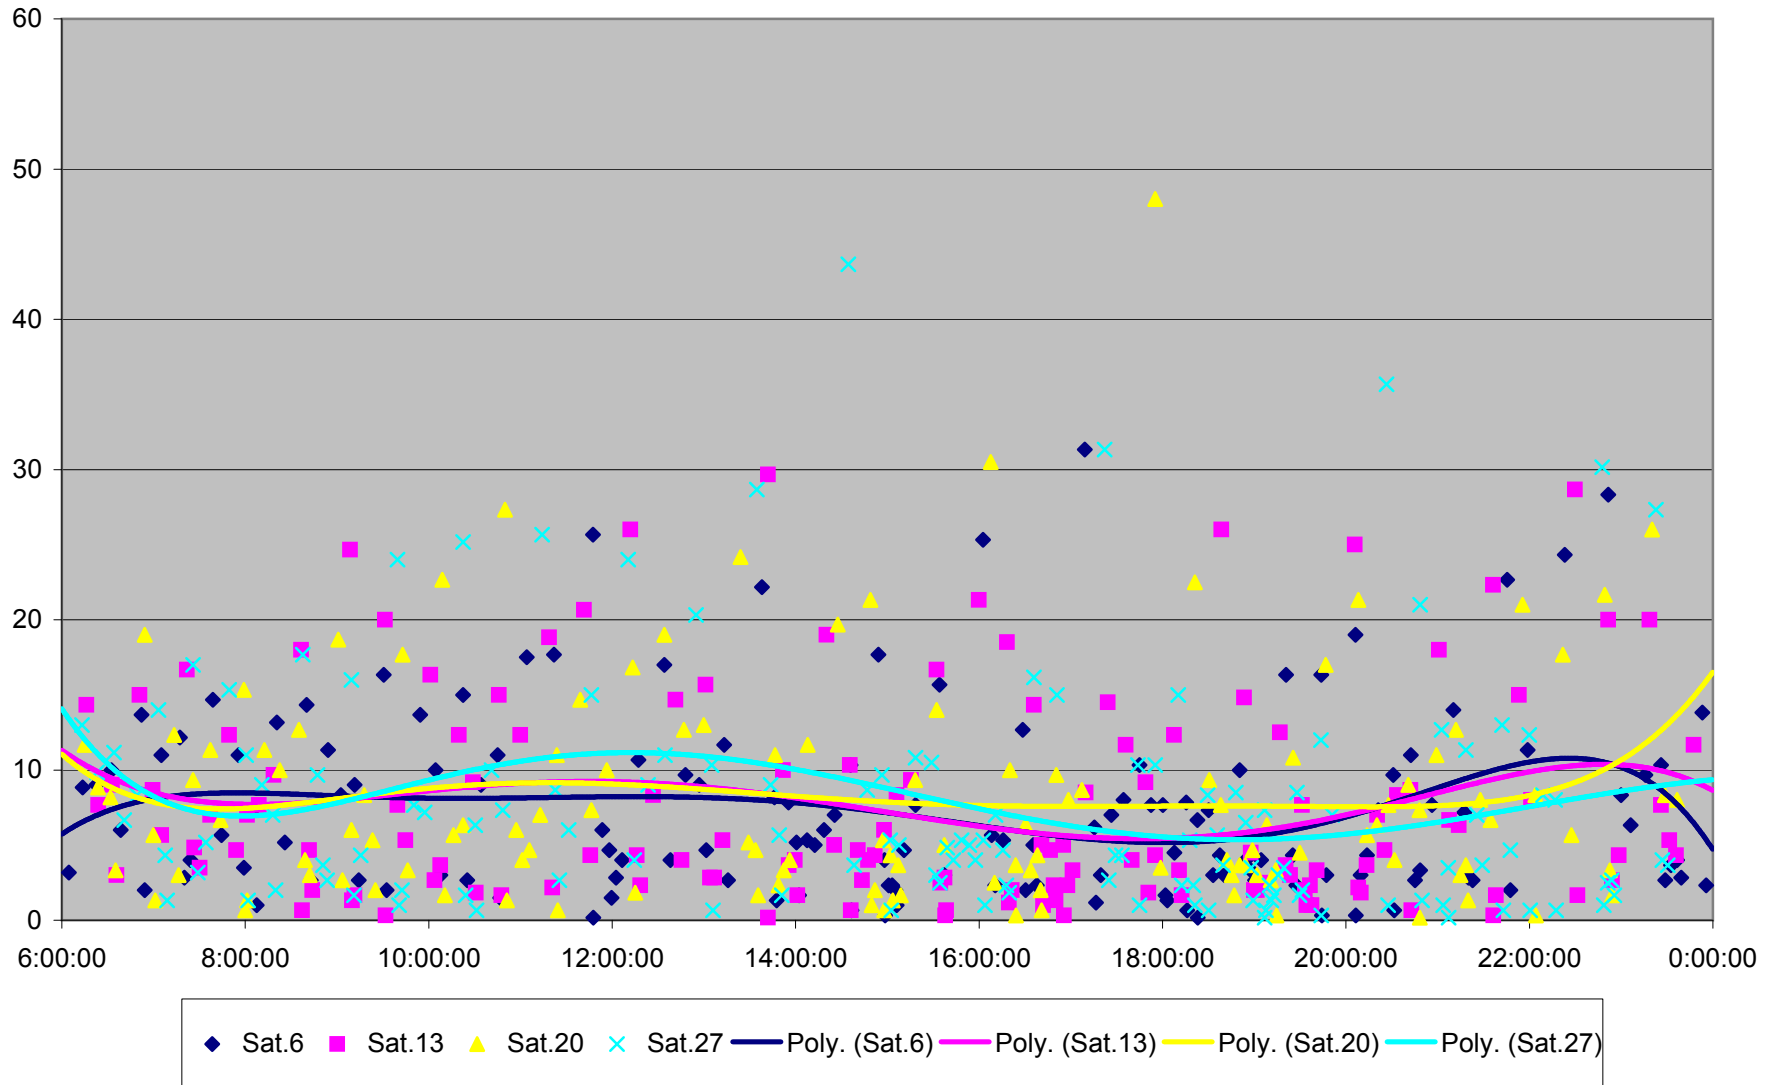

501 Queen Headways at Triller Ave. Westbound May 2013

501 Queen Headways at Triller Ave. Westbound July 2013

501 Queen Headways at Triller Ave. Westbound August 2013

501 Queen Headways at Triller Ave. Westbound September 2013

501 Queen Headways at Triller Ave. Westbound October 2013