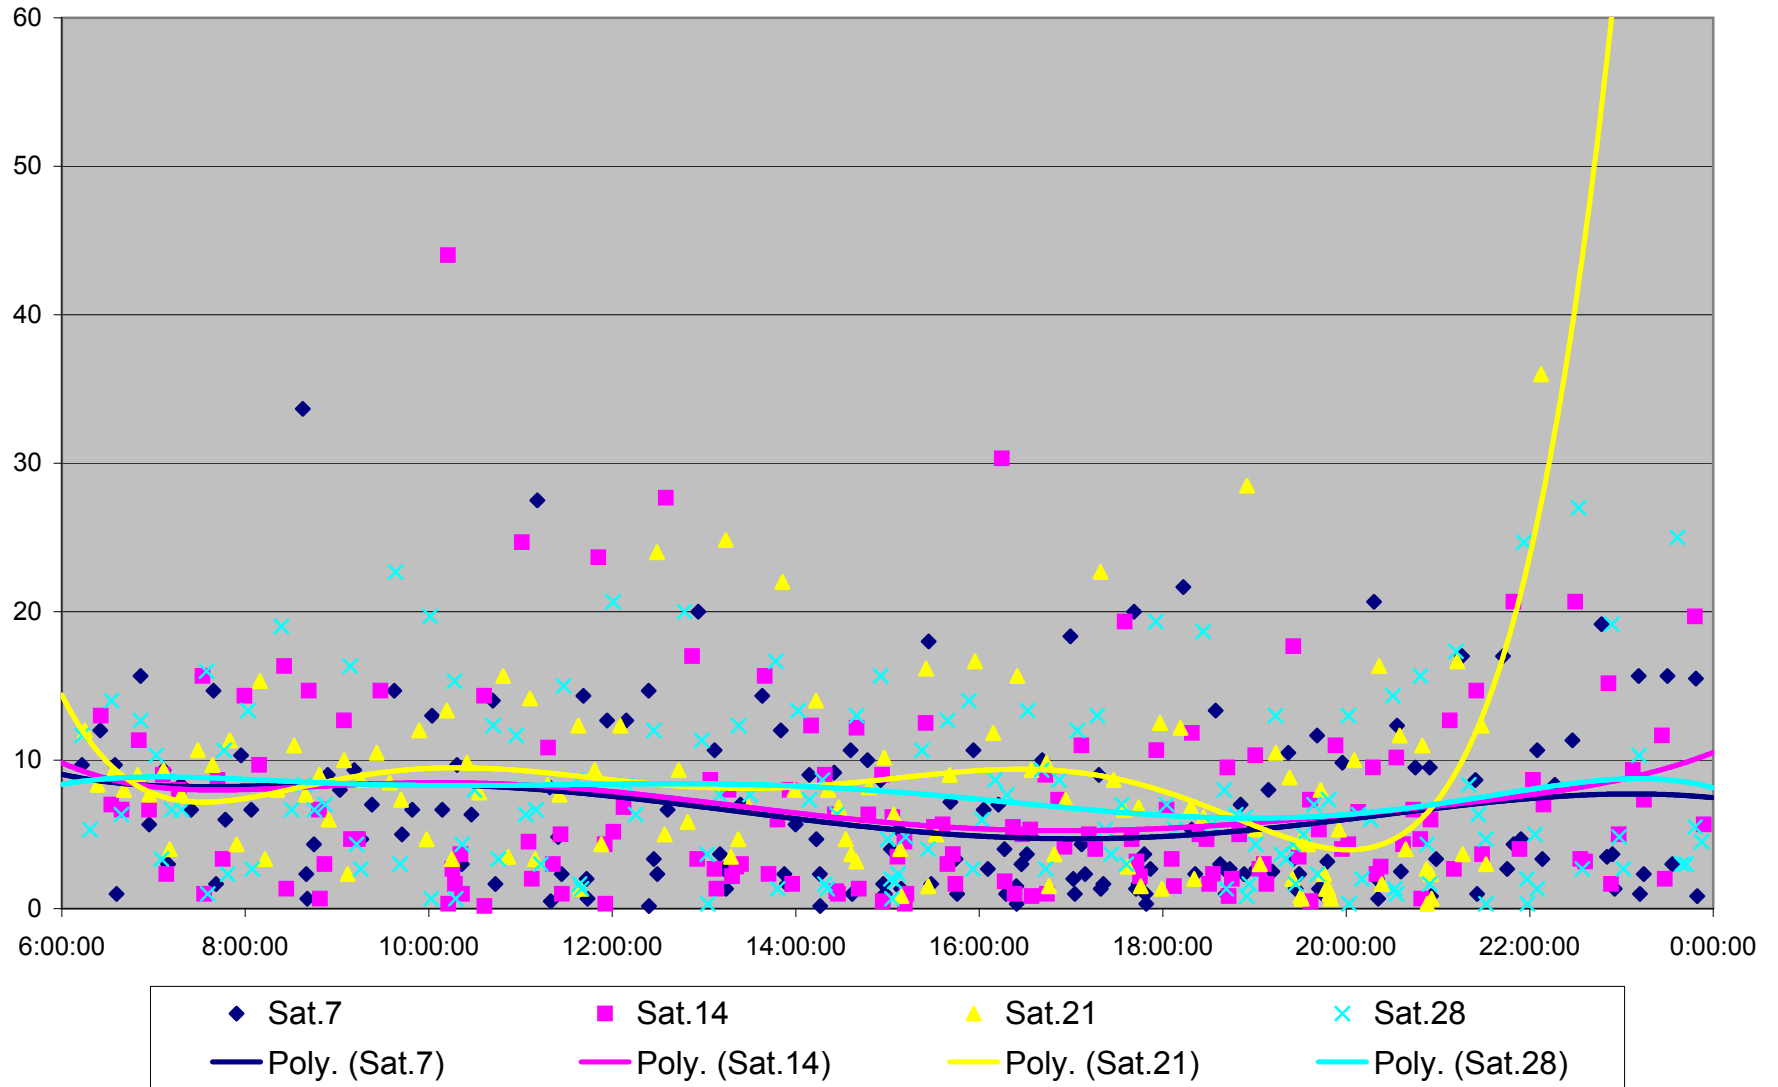

501 Queen Headways at Triller Ave. Westbound May 2013

501 Queen Headways at Triller Ave. Westbound July 2013

501 Queen Headways at Triller Ave. Westbound August 2013

501 Queen Headways at Triller Ave. Westbound September 2013

501 Queen Headways at Triller Ave. Westbound October 2013