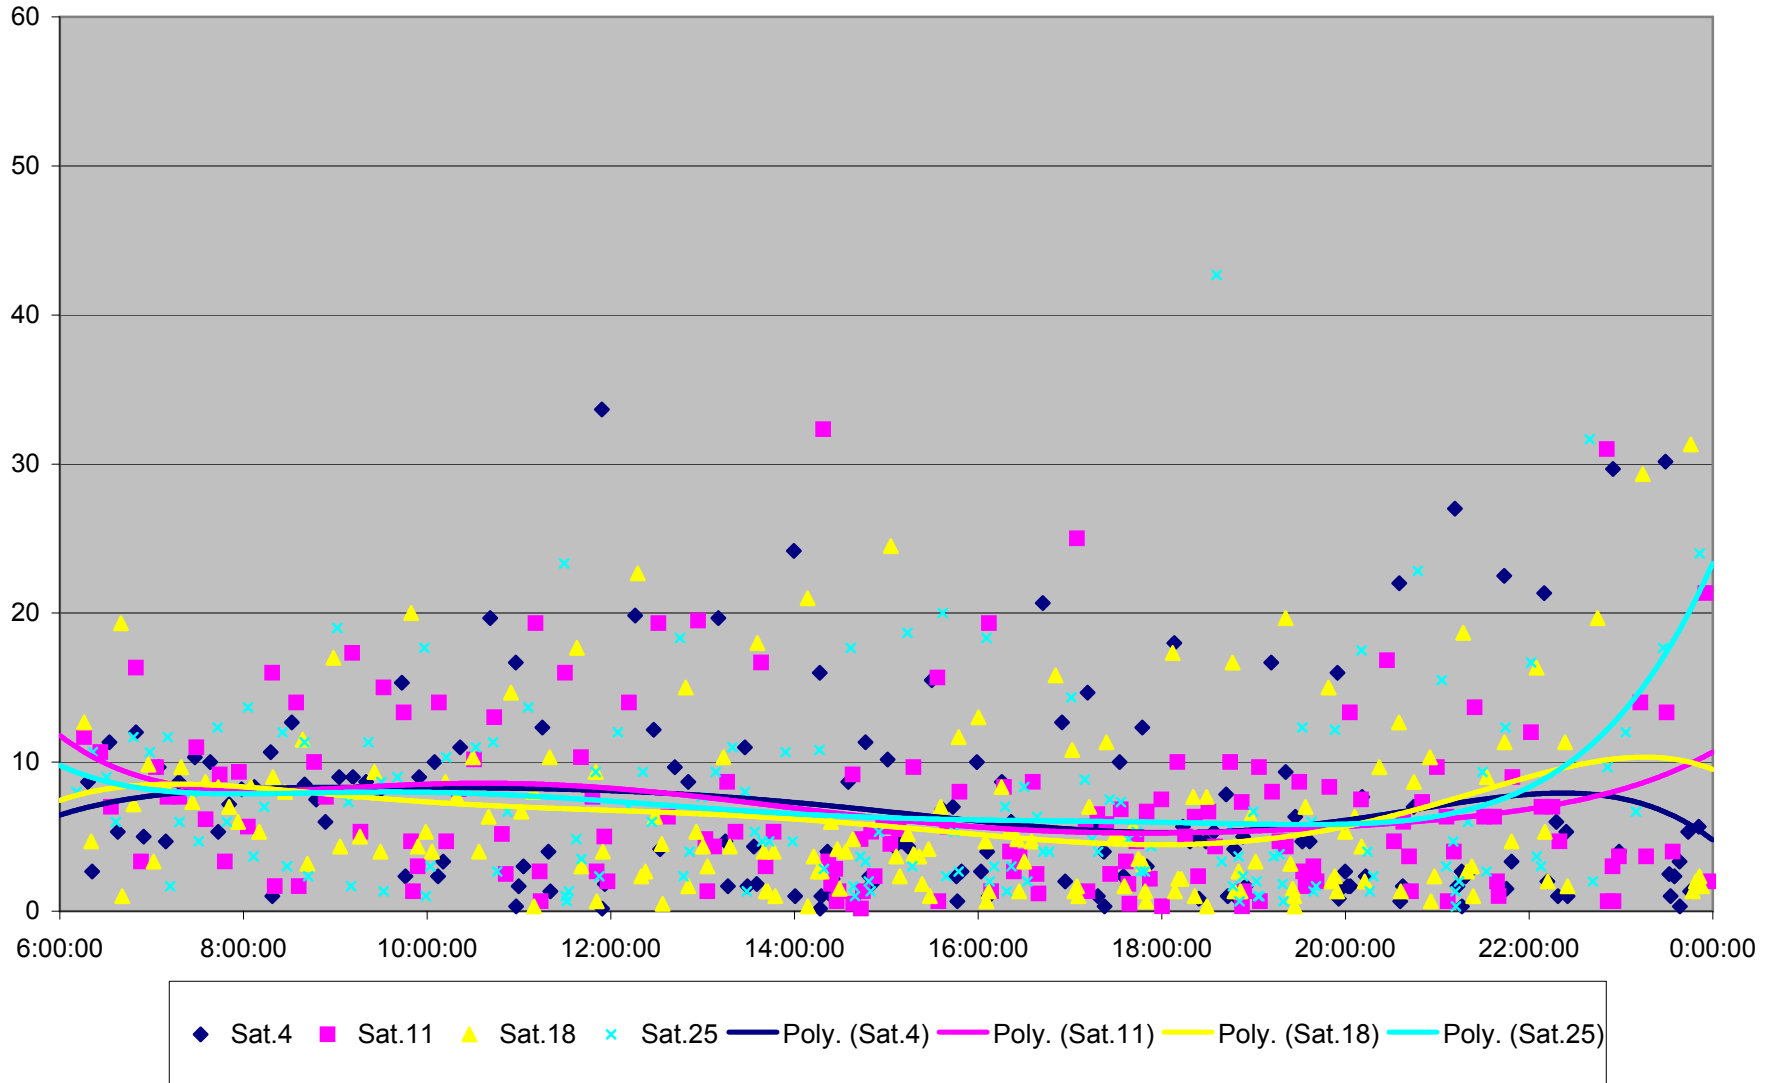

501 Queen Headways at Triller Ave. Westbound May 2013

501 Queen Headways at Triller Ave. Westbound July 2013

501 Queen Headways at Triller Ave. Westbound August 2013

501 Queen Headways at Triller Ave. Westbound September 2013

501 Queen Headways at Triller Ave. Westbound October 2013