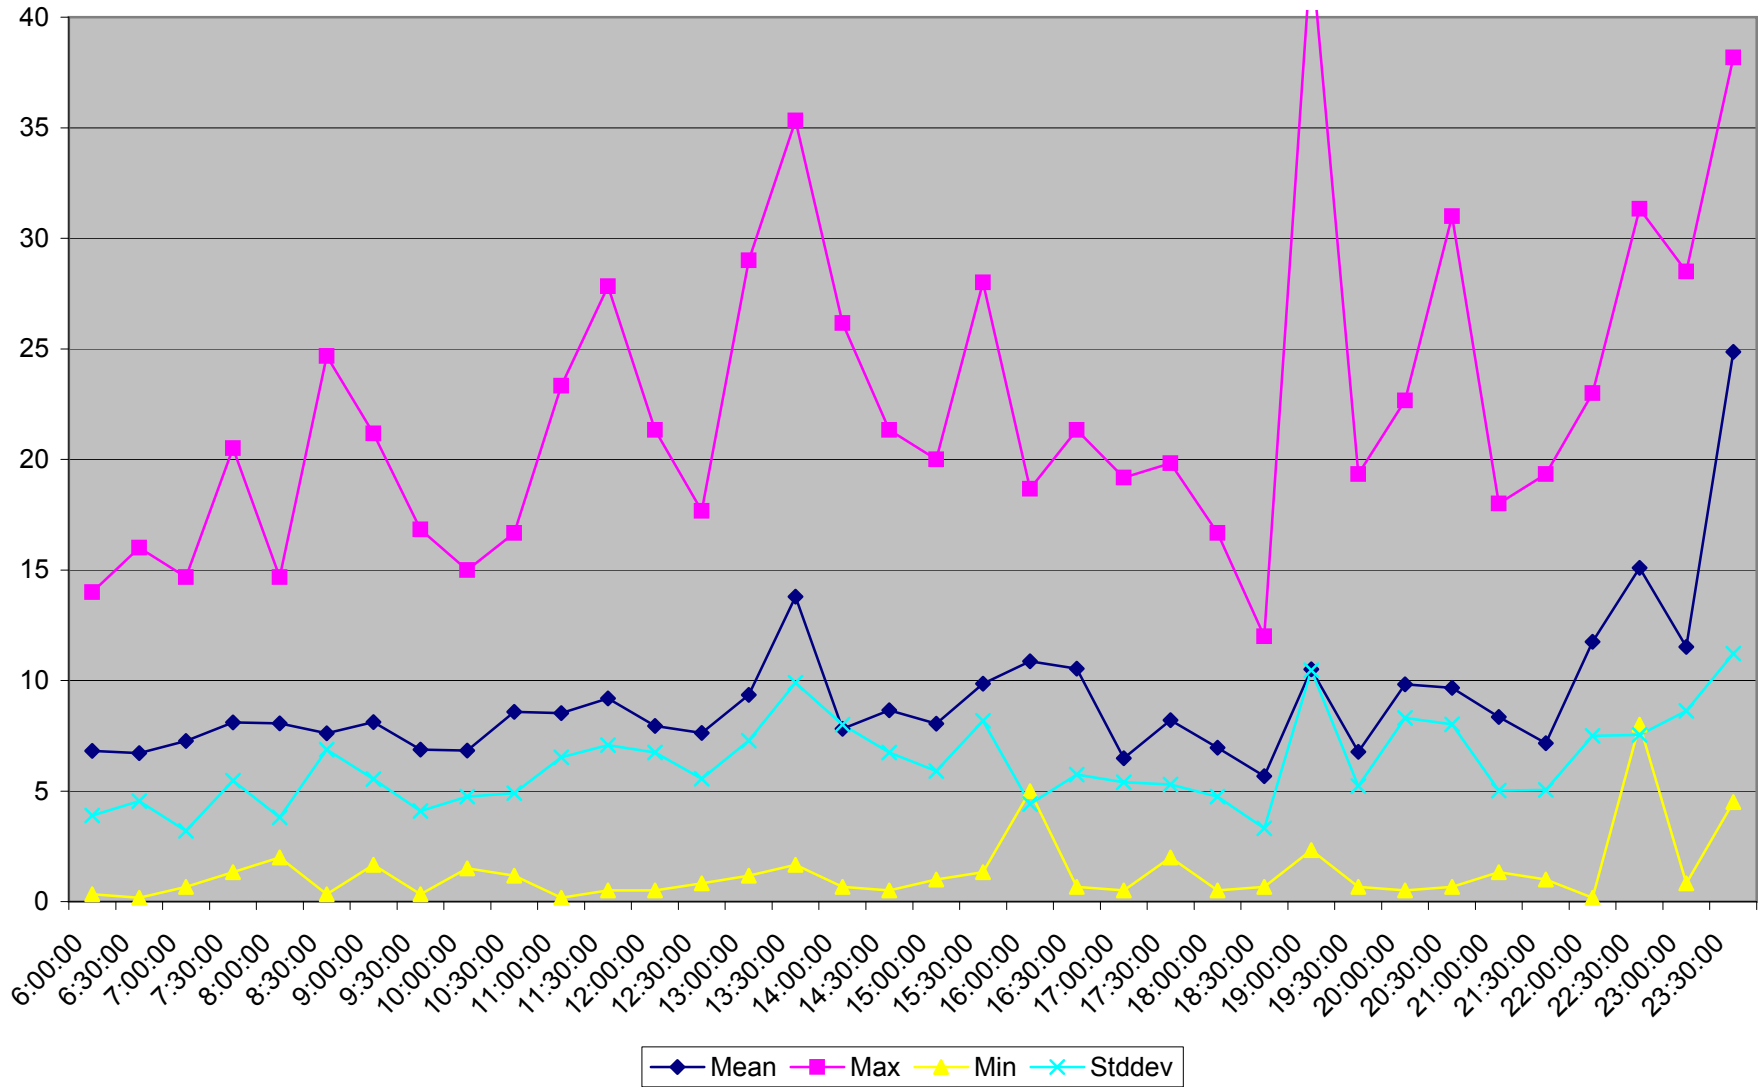

501 Queen Headways at Parkside Dr. Westbound October 2013 Weekdays

501 Queen Headways at Parkside Dr. Westbound May 2013 Saturdays

501 Queen Headways at Parkside Dr. Westbound July 2013 Saturdays

501 Queen Headways at Parkside Dr. Westbound August 2013 Saturdays

501 Queen Headways at Parkside Dr. Westbound September 2013 Saturdays

501 Queen Headways at Parkside Dr. Westbound October 2013 Saturdays

501 Queen Headways at Parkside Dr. Westbound May 2013 Sundays

501 Queen Headways at Parkside Dr. Westbound July 2013 Sundays