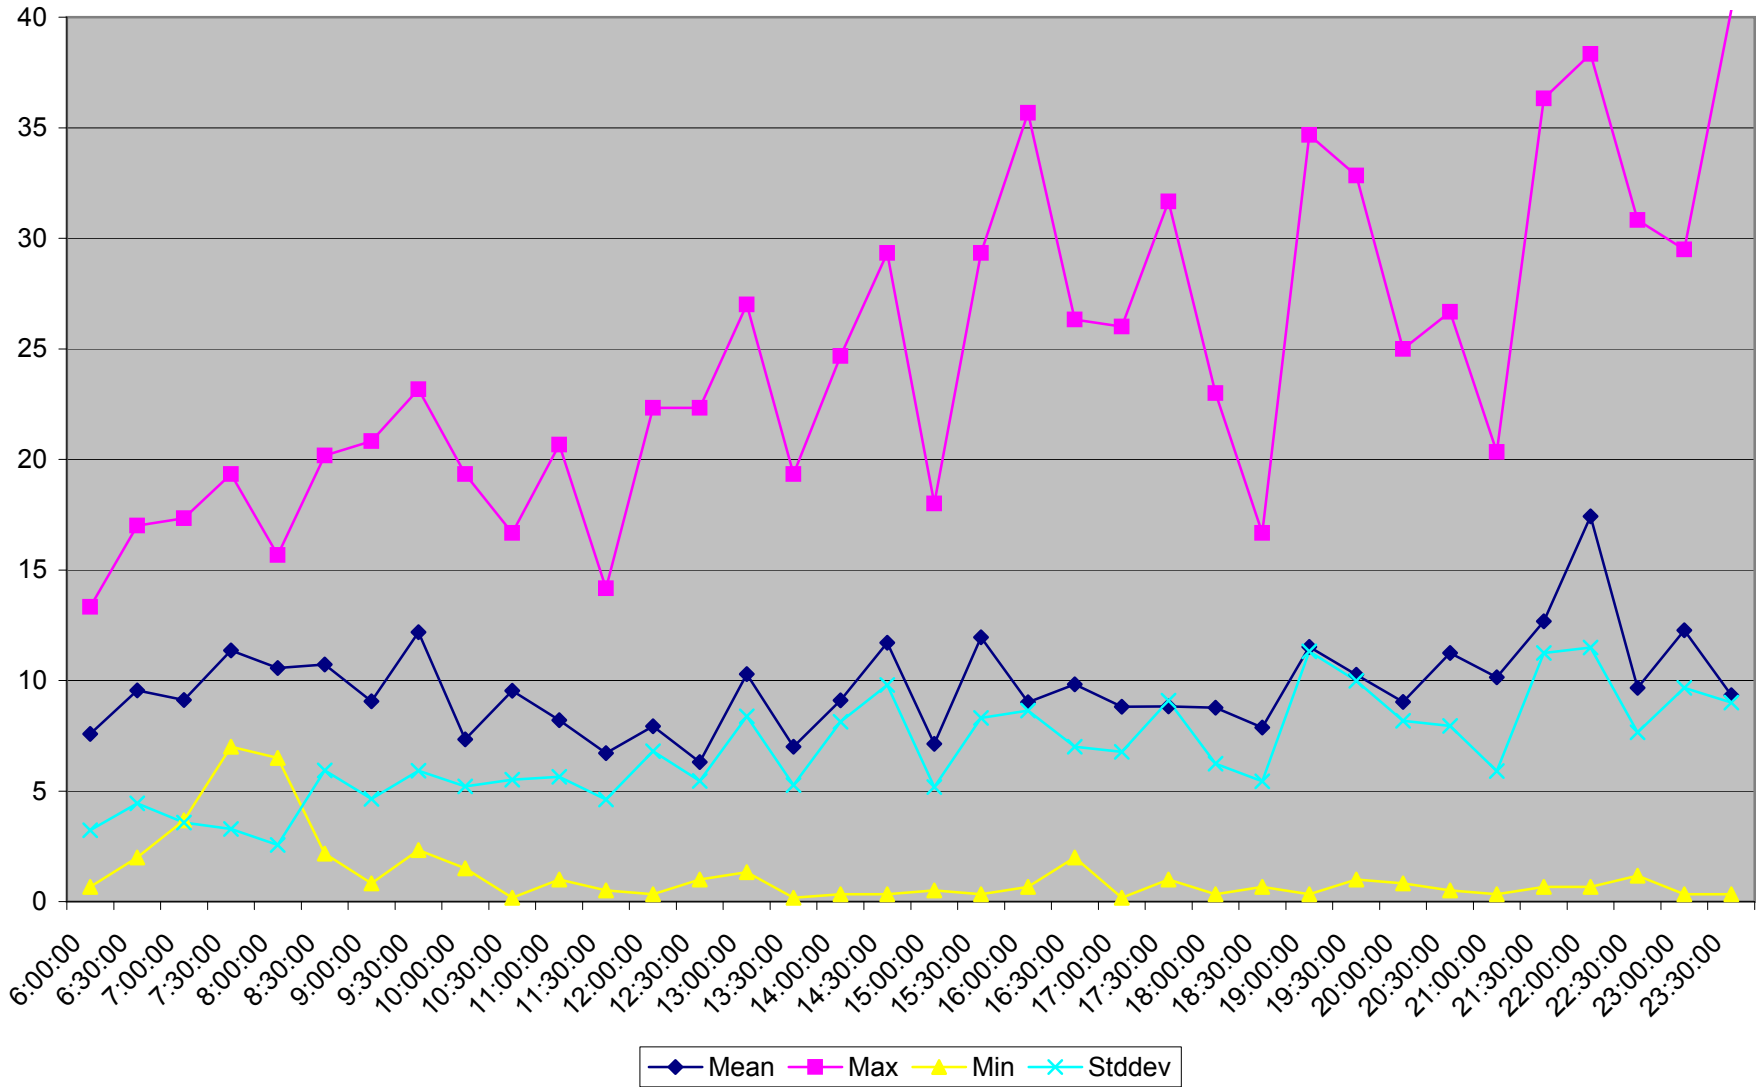

501 Queen Headways at Parkside Dr. Westbound September 2013 Saturdays

501 Queen Headways at Parkside Dr. Westbound October 2013 Saturdays

501 Queen Headways at Parkside Dr. Westbound May 2013 Sundays

501 Queen Headways at Parkside Dr. Westbound July 2013 Sundays

501 Queen Headways at Parkside Dr. Westbound August 2013 Sundays

501 Queen Headways at Parkside Dr. Westbound September 2013 Sundays

501 Queen Headways at Parkside Dr. Westbound October 2013 Sundays