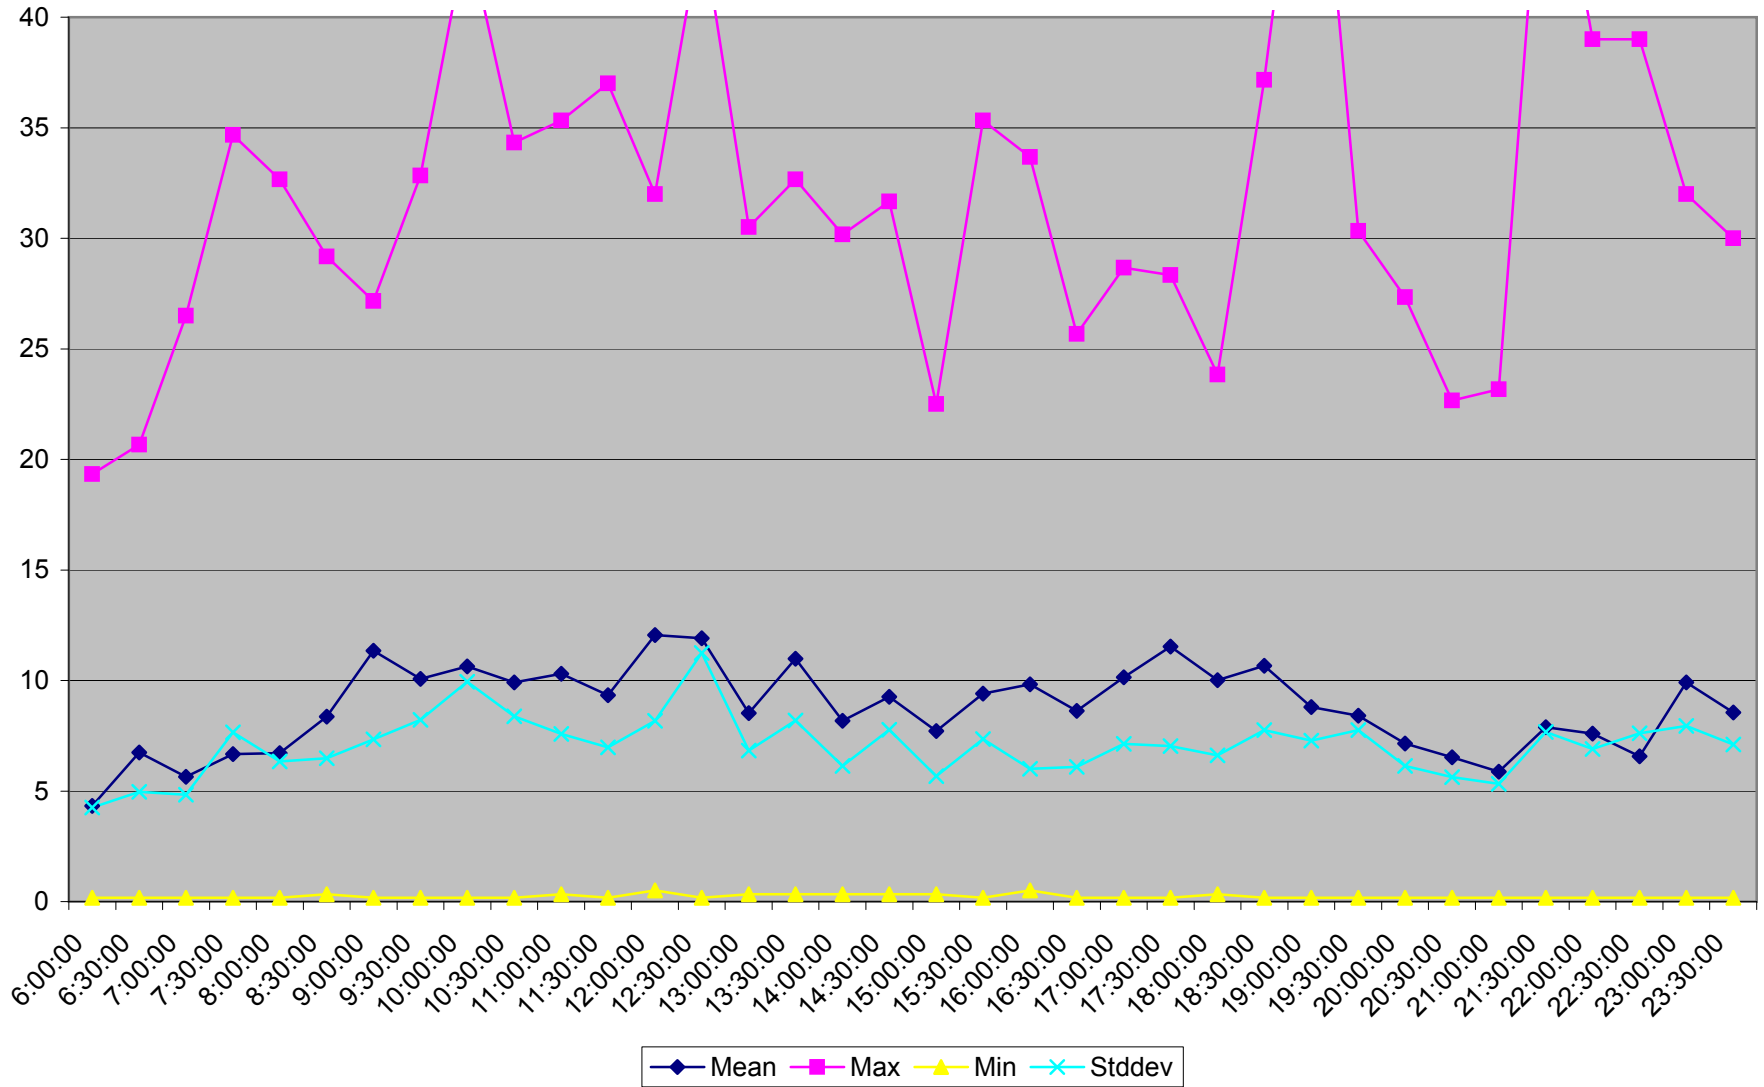

501 Queen Headways at Parkside Dr. Westbound May 2013 Weekdays

501 Queen Headways at Parkside Dr. Westbound July 2013 Weekdays

501 Queen Headways at Parkside Dr. Westbound August 2013 Weekdays

501 Queen Headways at Parkside Dr. Westbound September 2013 Weekdays

501 Queen Headways at Parkside Dr. Westbound October 2013 Weekdays

501 Queen Headways at Parkside Dr. Westbound May 2013 Saturdays

501 Queen Headways at Parkside Dr. Westbound July 2013 Saturdays

501 Queen Headways at Parkside Dr. Westbound August 2013 Saturdays