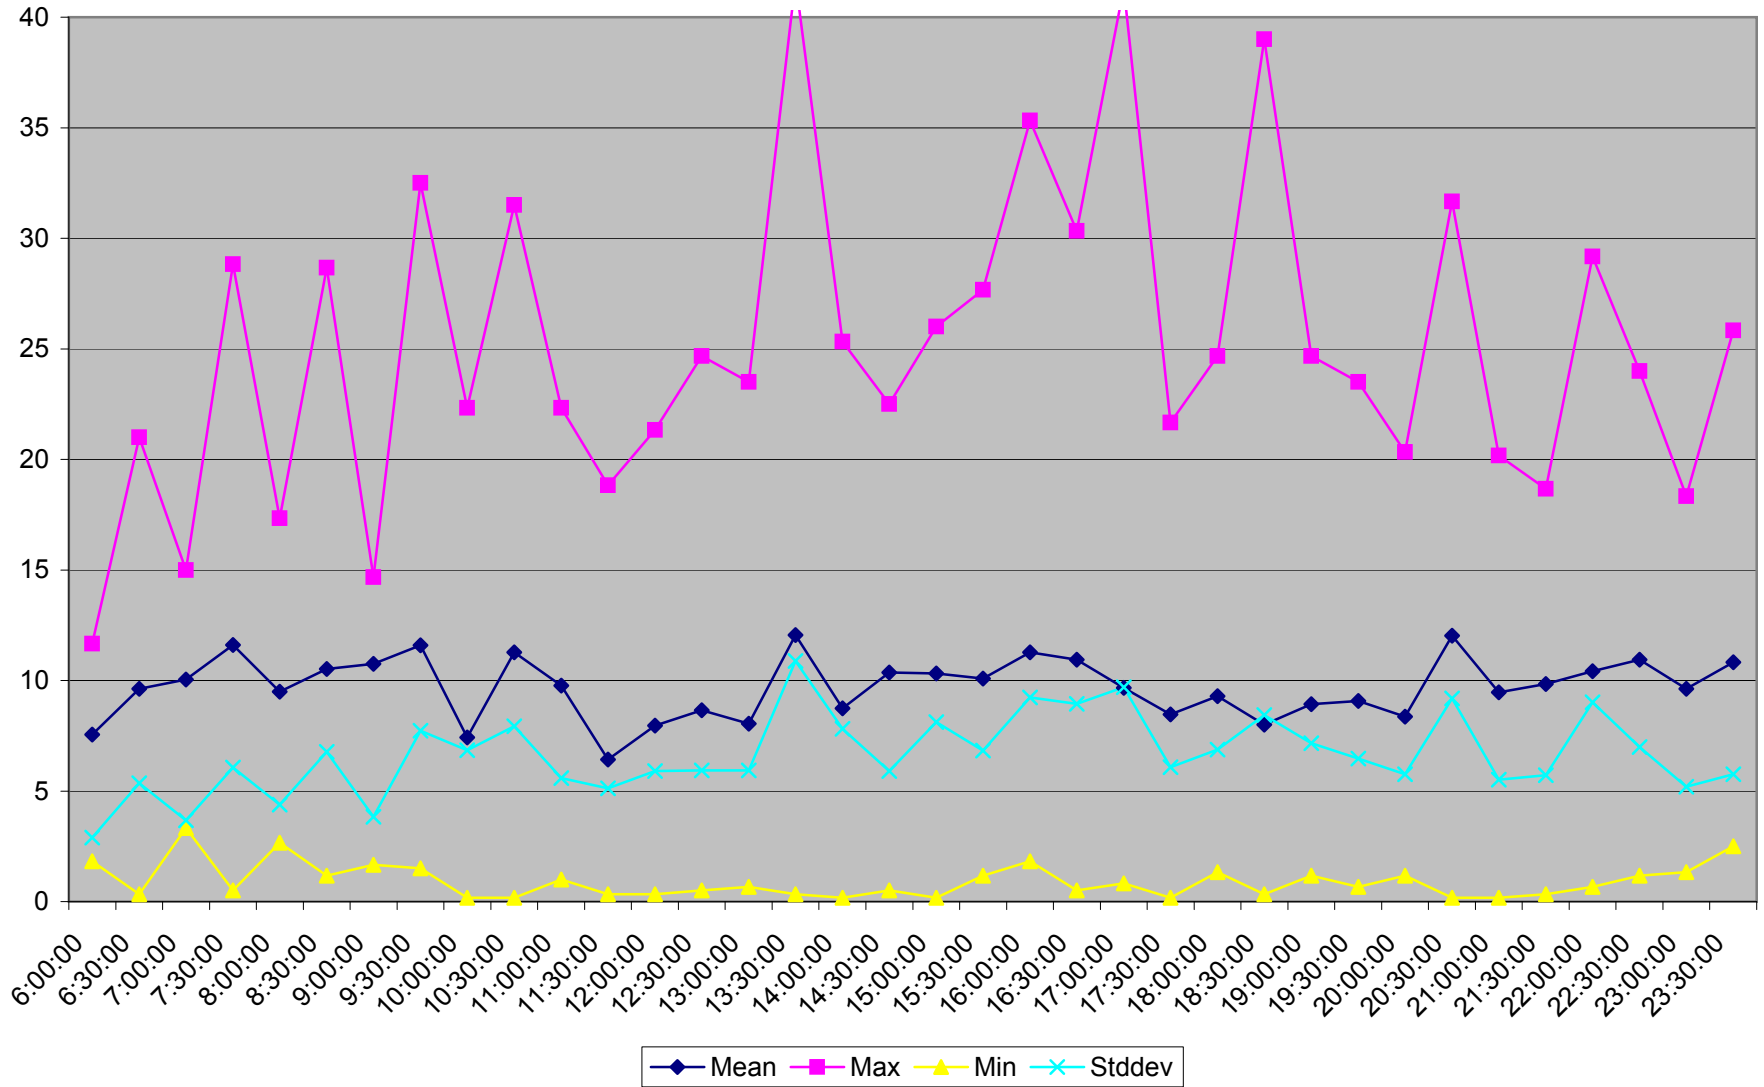

501 Queen Headways at Parkside Dr. Westbound September 2013 Saturdays

501 Queen Headways at Parkside Dr. Westbound October 2013 Saturdays

501 Queen Headways at Parkside Dr. Westbound May 2013 Sundays

501 Queen Headways at Parkside Dr. Westbound July 2013 Sundays

501 Queen Headways at Parkside Dr. Westbound August 2013 Sundays

501 Queen Headways at Parkside Dr. Westbound September 2013 Sundays

501 Queen Headways at Parkside Dr. Westbound October 2013 Sundays