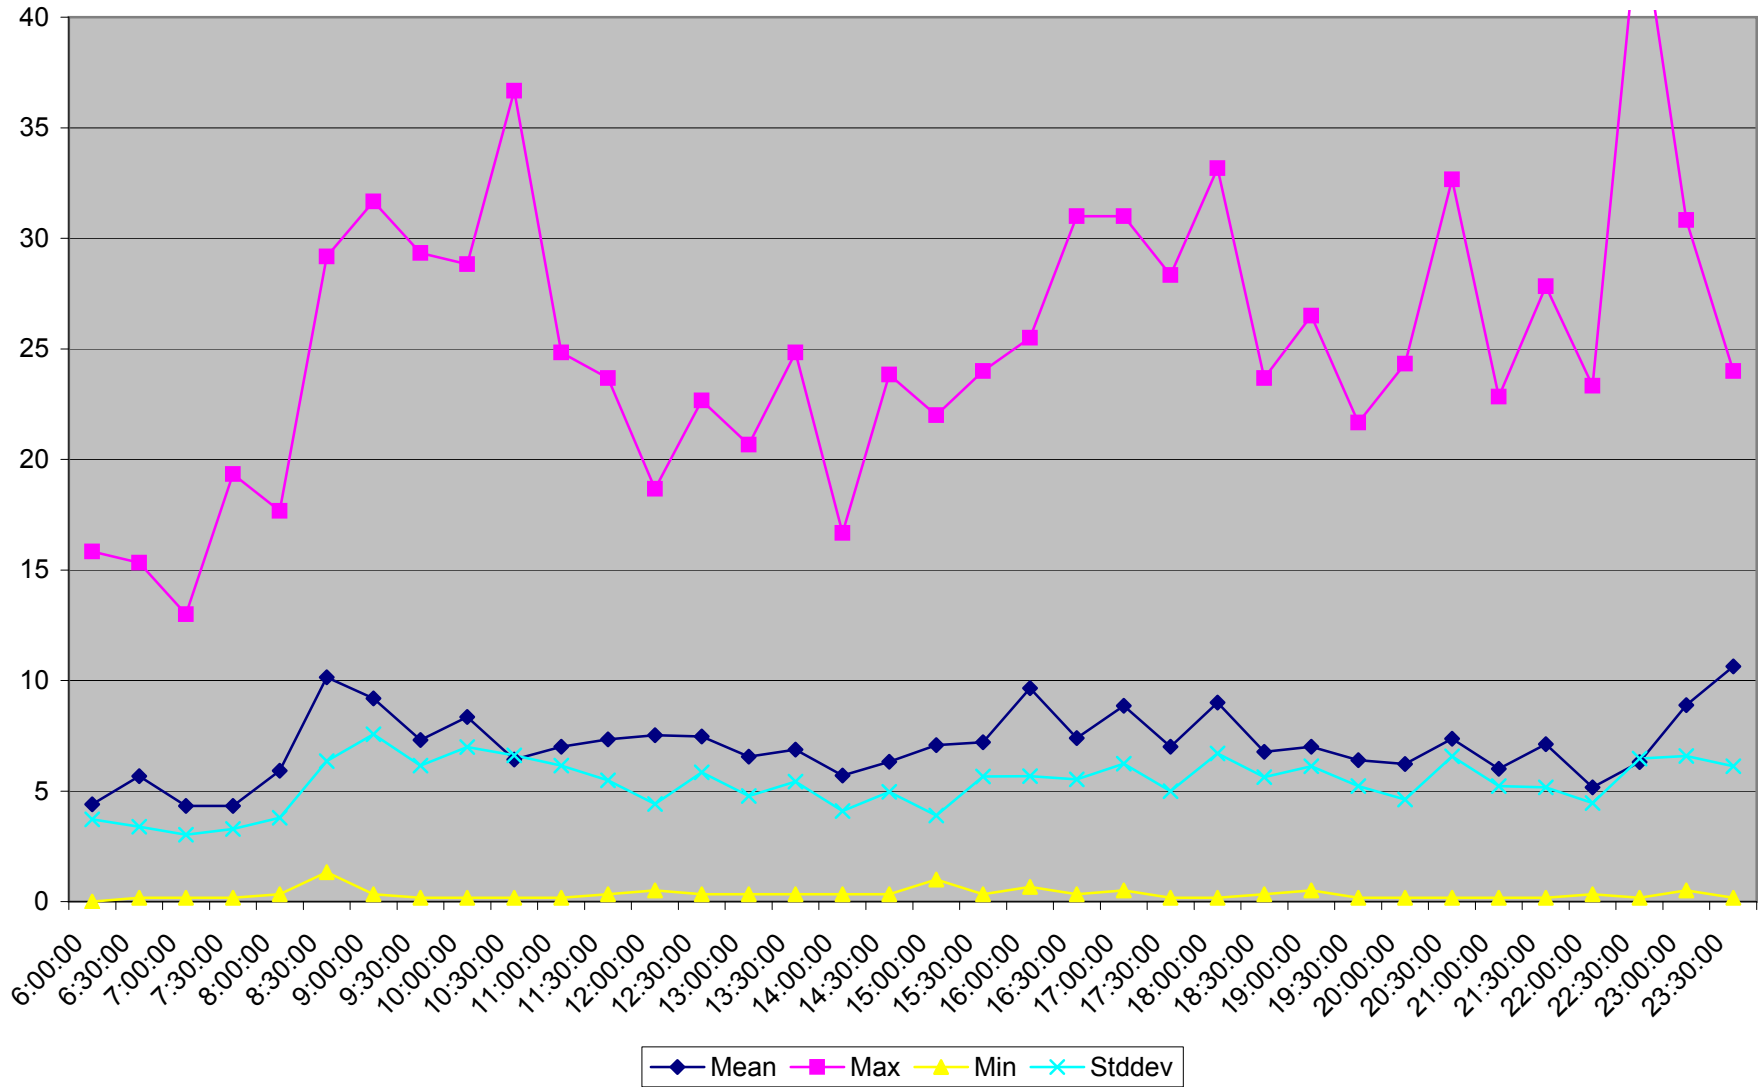

501 Queen Headways at Parkside Dr. Westbound May 2013 Weekdays

501 Queen Headways at Parkside Dr. Westbound July 2013 Weekdays

501 Queen Headways at Parkside Dr. Westbound August 2013 Weekdays

501 Queen Headways at Parkside Dr. Westbound September 2013 Weekdays

501 Queen Headways at Parkside Dr. Westbound October 2013 Weekdays

501 Queen Headways at Parkside Dr. Westbound May 2013 Saturdays

501 Queen Headways at Parkside Dr. Westbound July 2013 Saturdays

501 Queen Headways at Parkside Dr. Westbound August 2013 Saturdays