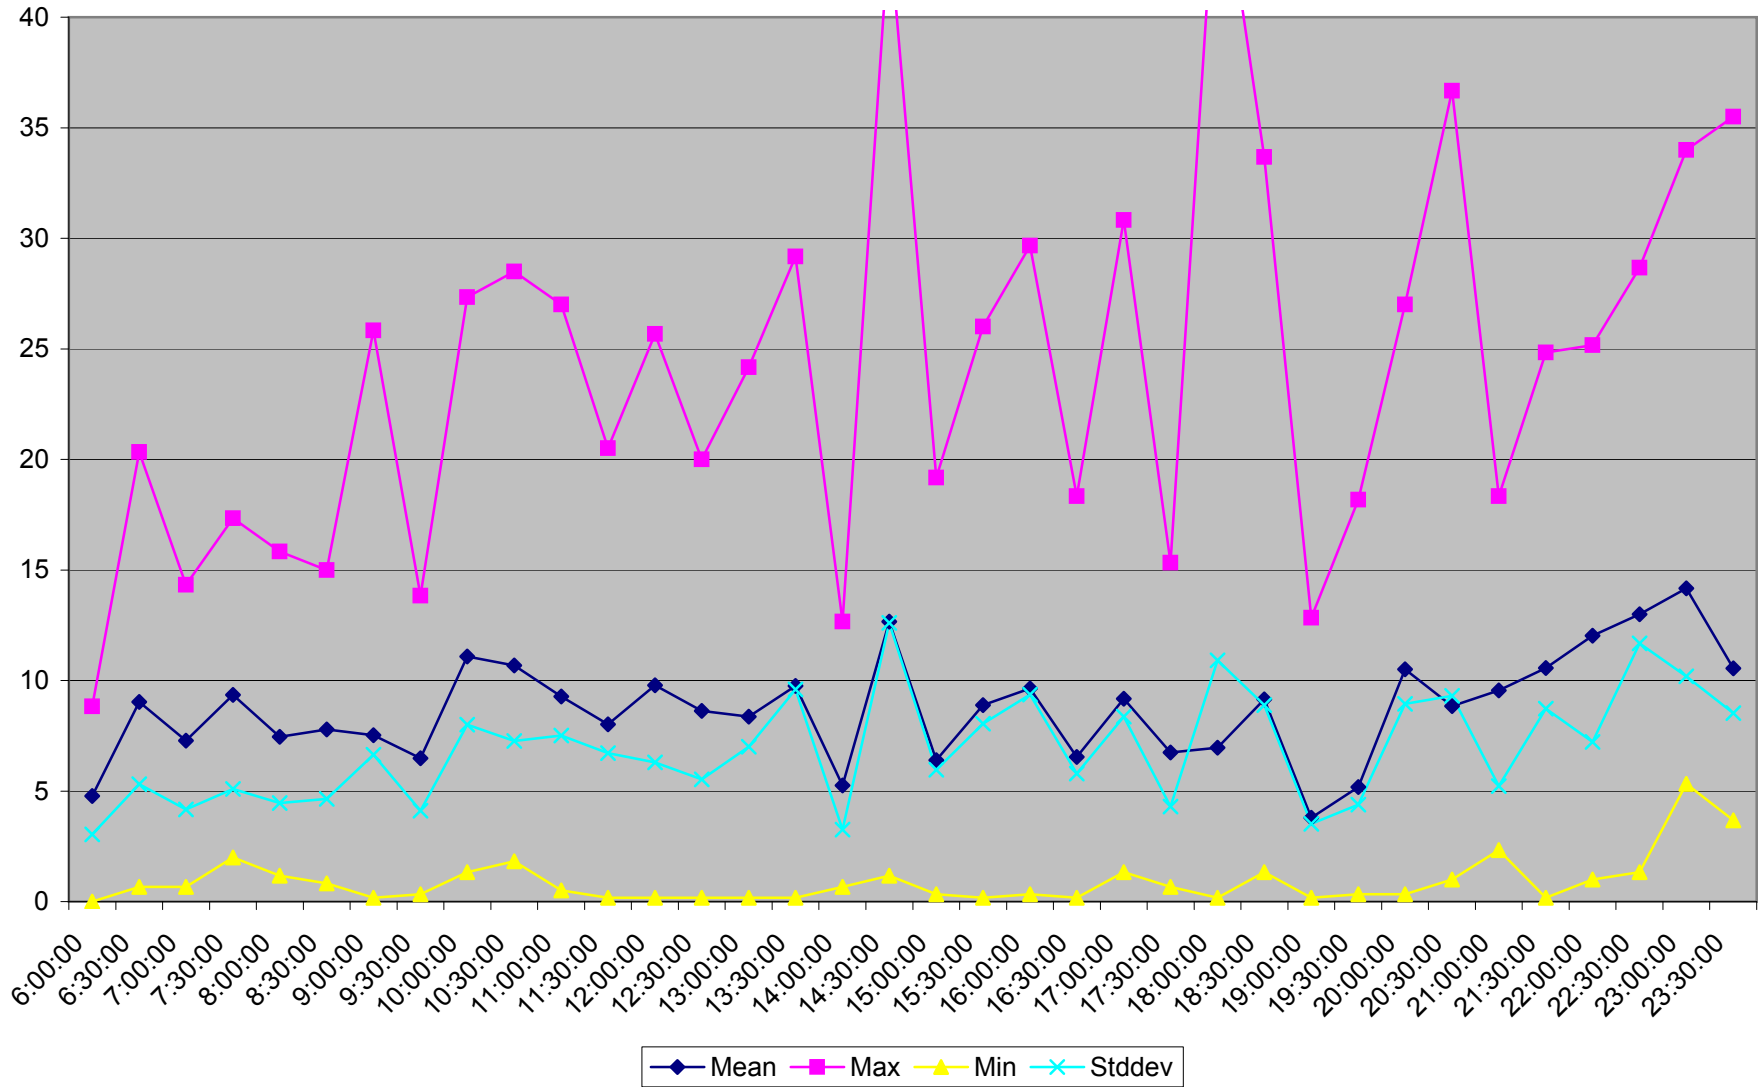

501 Queen Headways at Parkside Dr. Westbound May 2013 Weekdays

501 Queen Headways at Parkside Dr. Westbound July 2013 Weekdays

501 Queen Headways at Parkside Dr. Westbound August 2013 Weekdays

501 Queen Headways at Parkside Dr. Westbound September 2013 Weekdays

501 Queen Headways at Parkside Dr. Westbound October 2013 Weekdays

501 Queen Headways at Parkside Dr. Westbound May 2013 Saturdays

501 Queen Headways at Parkside Dr. Westbound July 2013 Saturdays

501 Queen Headways at Parkside Dr. Westbound August 2013 Saturdays