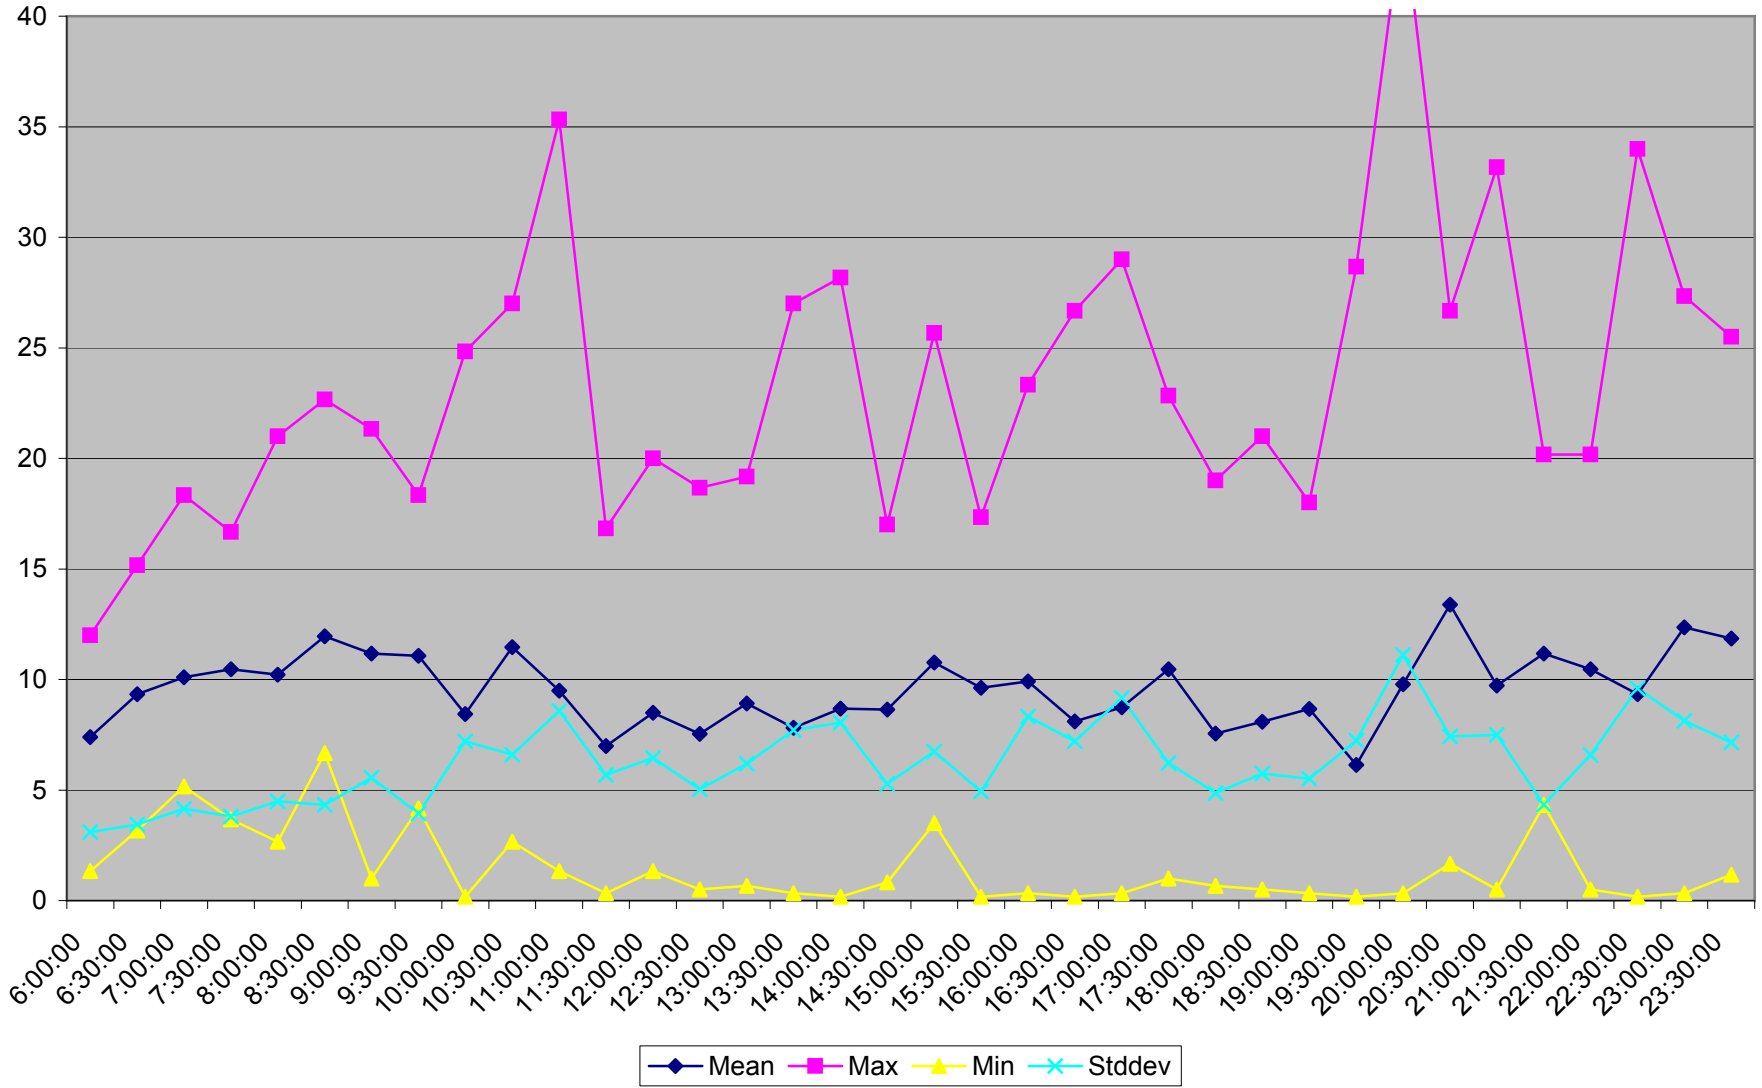

501 Queen Headways at Parkside Dr. Westbound May 2013 Weekdays

501 Queen Headways at Parkside Dr. Westbound July 2013 Weekdays

501 Queen Headways at Parkside Dr. Westbound August 2013 Weekdays

501 Queen Headways at Parkside Dr. Westbound September 2013 Weekdays

501 Queen Headways at Parkside Dr. Westbound October 2013 Weekdays

501 Queen Headways at Parkside Dr. Westbound May 2013 Saturdays

501 Queen Headways at Parkside Dr. Westbound July 2013 Saturdays

501 Queen Headways at Parkside Dr. Westbound August 2013 Saturdays

501 Queen Headways at Parkside Dr. Westbound September 2013 Saturdays

501 Queen Headways at Parkside Dr. Westbound October 2013 Saturdays

501 Queen Headways at Parkside Dr. Westbound May 2013 Sundays

501 Queen Headways at Parkside Dr. Westbound July 2013 Sundays