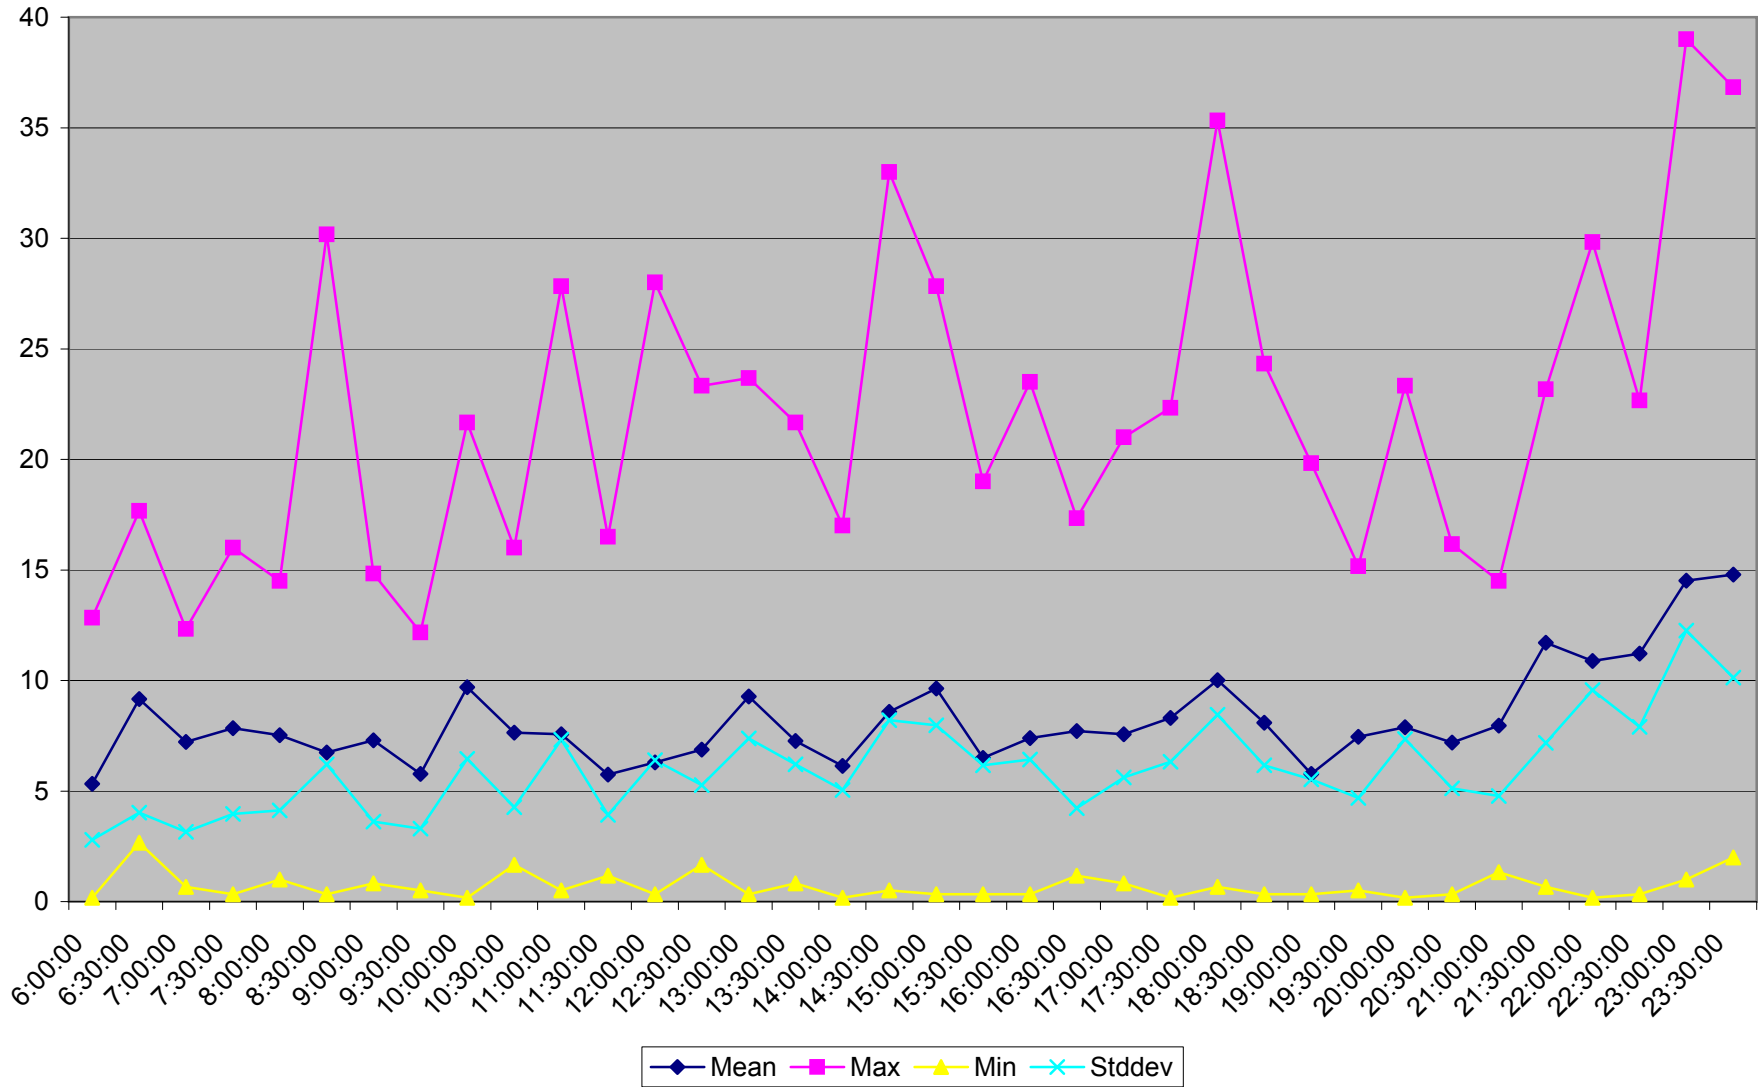

501 Queen Headways at Parkside Dr. Westbound October 2013 Weekdays

501 Queen Headways at Parkside Dr. Westbound May 2013 Saturdays

501 Queen Headways at Parkside Dr. Westbound July 2013 Saturdays

501 Queen Headways at Parkside Dr. Westbound August 2013 Saturdays

501 Queen Headways at Parkside Dr. Westbound September 2013 Saturdays

501 Queen Headways at Parkside Dr. Westbound October 2013 Saturdays

501 Queen Headways at Parkside Dr. Westbound May 2013 Sundays

501 Queen Headways at Parkside Dr. Westbound July 2013 Sundays