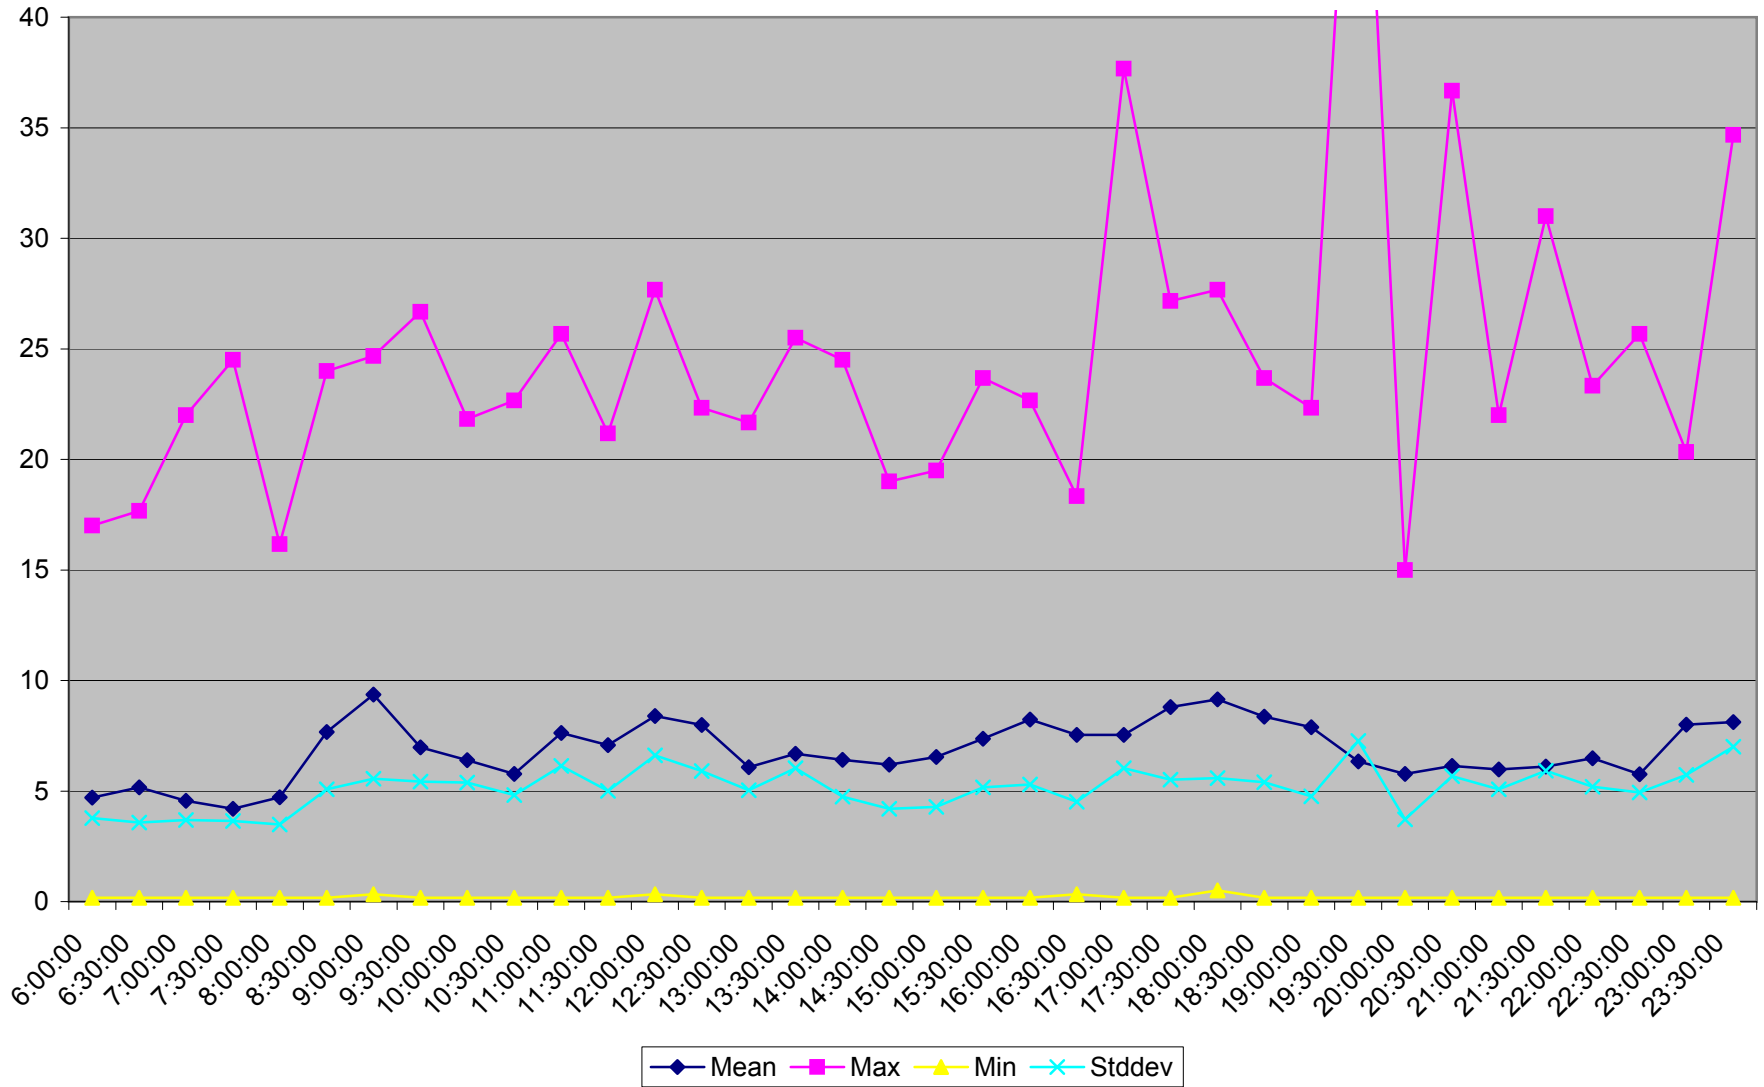

501 Queen Headways at Parkside Dr. Westbound May 2013 Weekdays

501 Queen Headways at Parkside Dr. Westbound July 2013 Weekdays

501 Queen Headways at Parkside Dr. Westbound August 2013 Weekdays

501 Queen Headways at Parkside Dr. Westbound September 2013 Weekdays

501 Queen Headways at Parkside Dr. Westbound October 2013 Weekdays

501 Queen Headways at Parkside Dr. Westbound May 2013 Saturdays

501 Queen Headways at Parkside Dr. Westbound July 2013 Saturdays

501 Queen Headways at Parkside Dr. Westbound August 2013 Saturdays