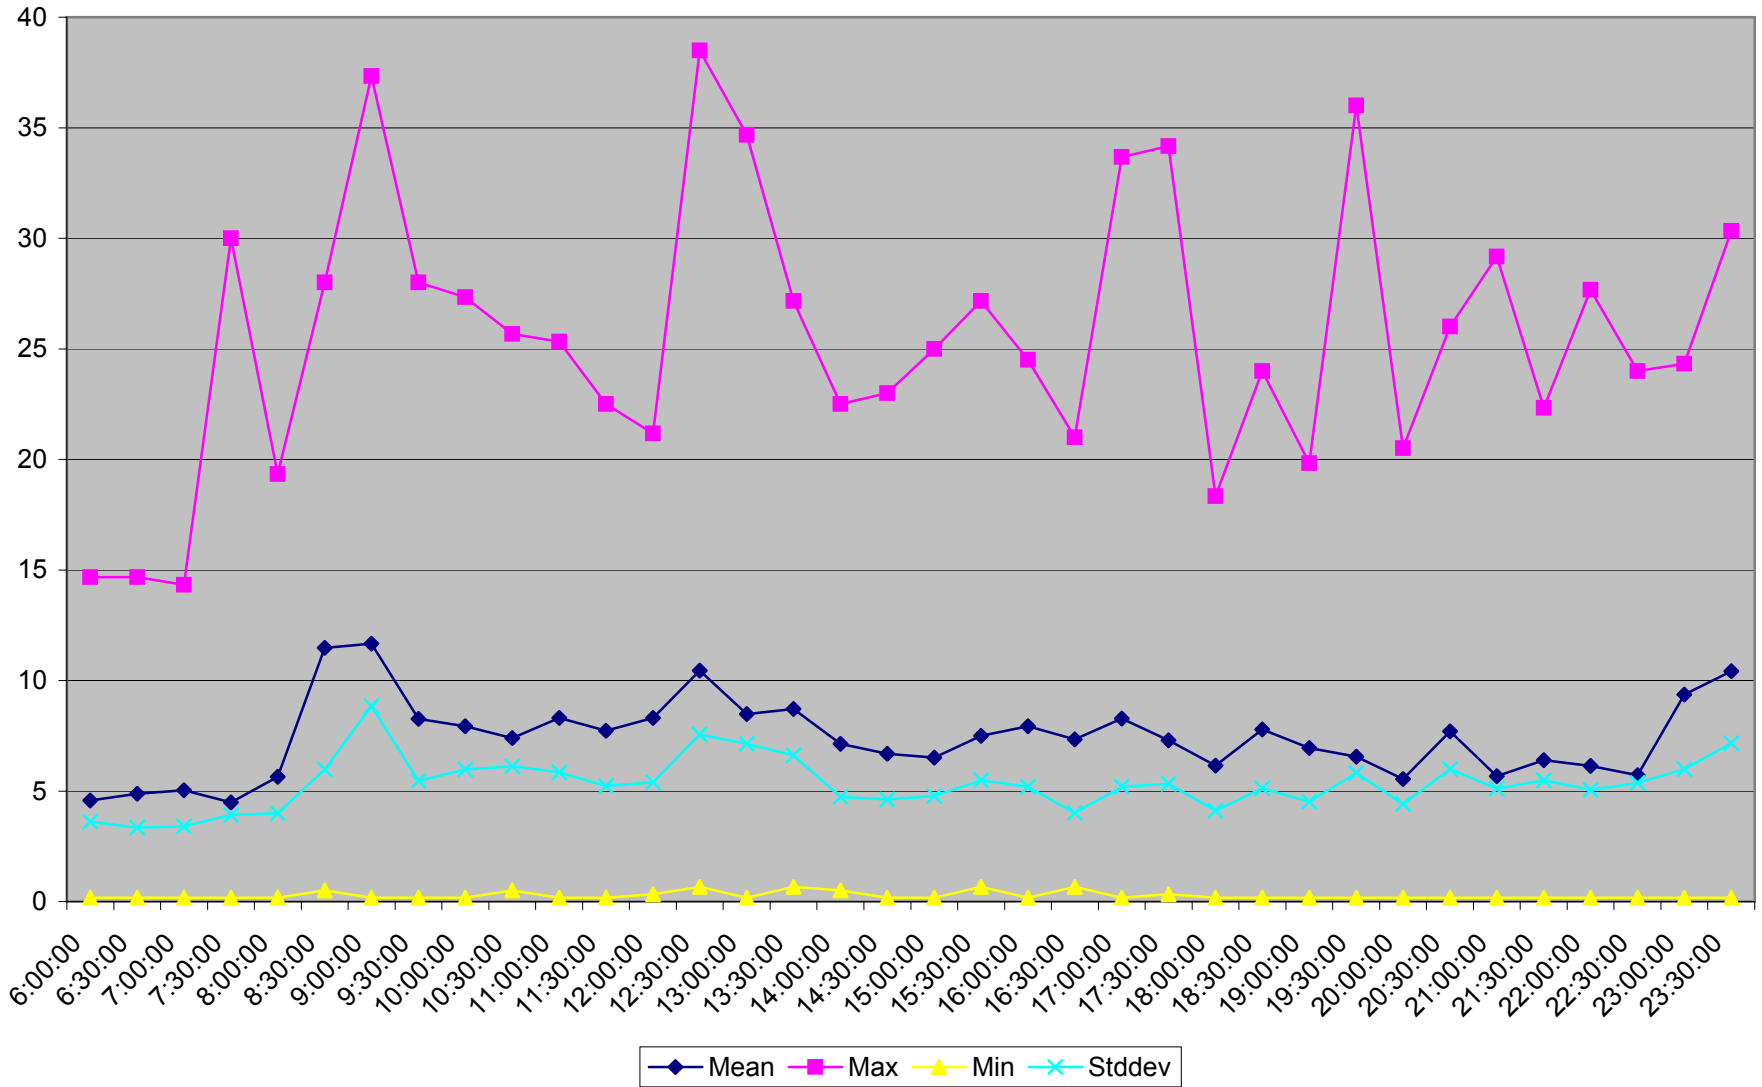

501 Queen Headways at Parkside Dr. Westbound May 2013 Weekdays

501 Queen Headways at Parkside Dr. Westbound July 2013 Weekdays

501 Queen Headways at Parkside Dr. Westbound August 2013 Weekdays

501 Queen Headways at Parkside Dr. Westbound September 2013 Weekdays

501 Queen Headways at Parkside Dr. Westbound October 2013 Weekdays

501 Queen Headways at Parkside Dr. Westbound May 2013 Saturdays

501 Queen Headways at Parkside Dr. Westbound July 2013 Saturdays

501 Queen Headways at Parkside Dr. Westbound August 2013 Saturdays

501 Queen Headways at Parkside Dr. Westbound September 2013 Saturdays

501 Queen Headways at Parkside Dr. Westbound October 2013 Saturdays

501 Queen Headways at Parkside Dr. Westbound May 2013 Sundays

501 Queen Headways at Parkside Dr. Westbound July 2013 Sundays

501 Queen Headways at Parkside Dr. Westbound August 2013 Sundays

501 Queen Headways at Parkside Dr. Westbound September 2013 Sundays

501 Queen Headways at Parkside Dr. Westbound October 2013 Sundays