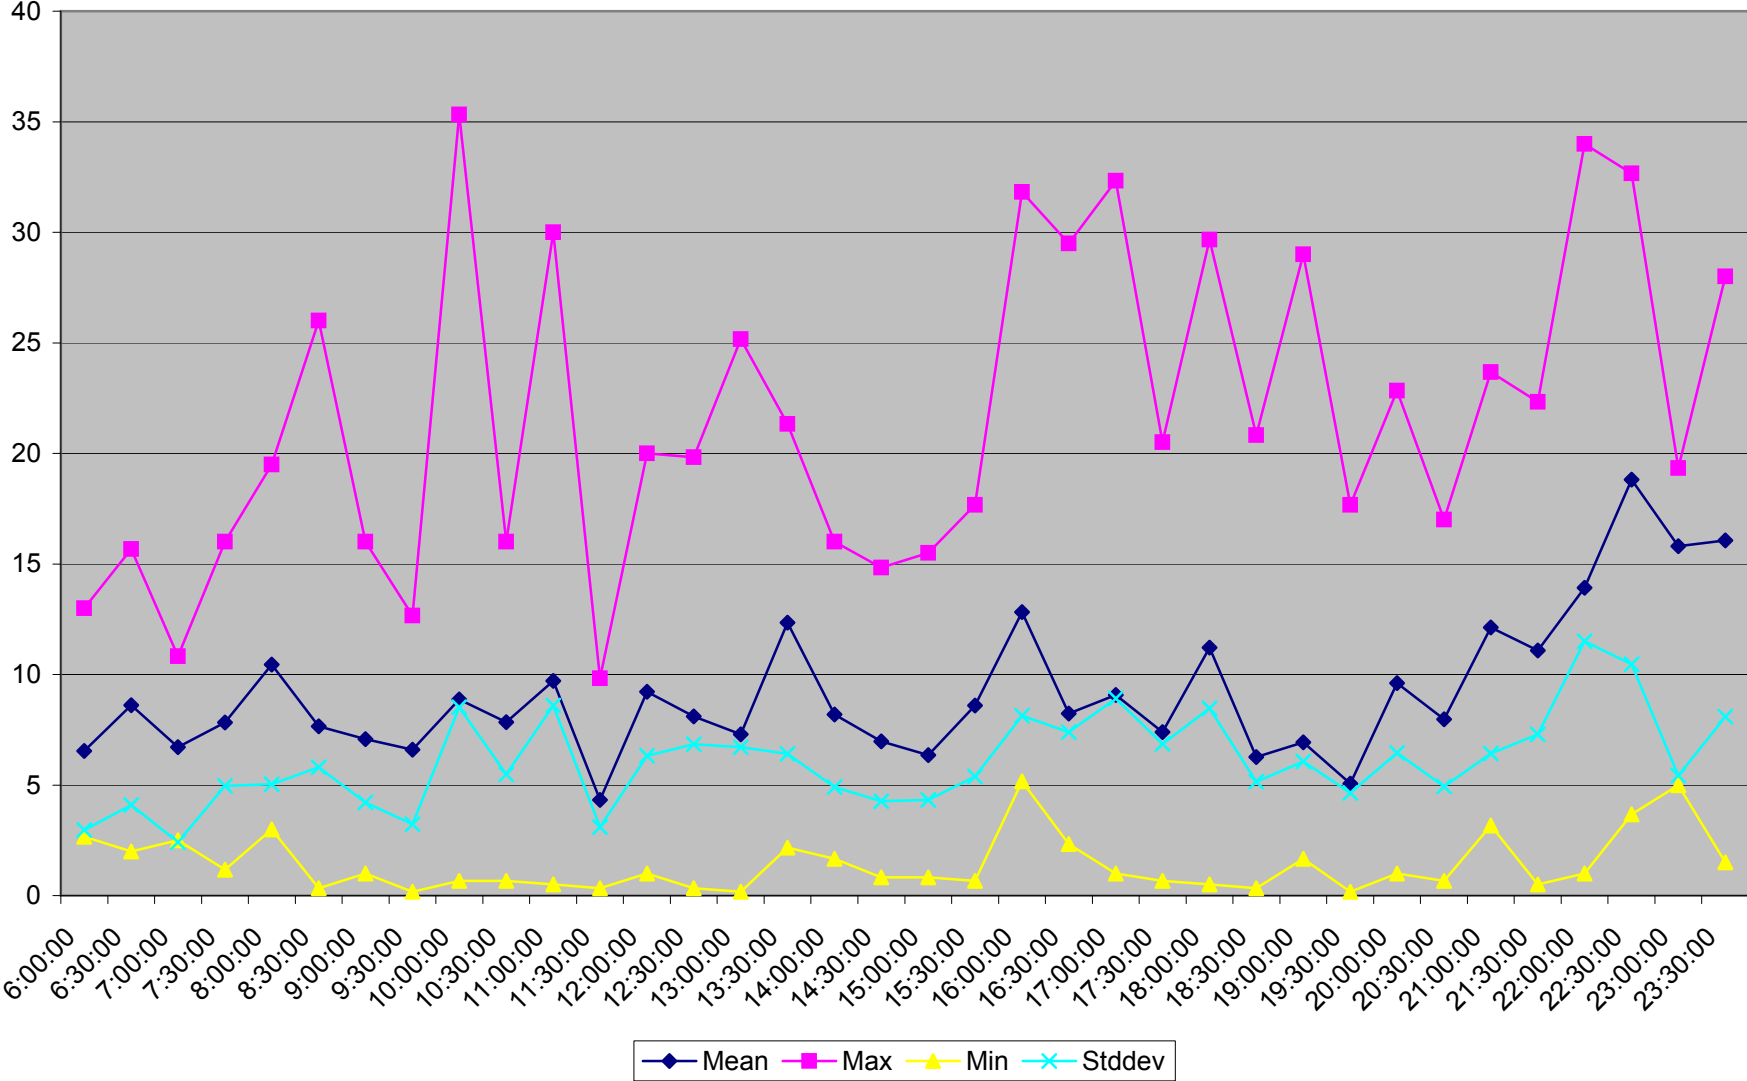

501 Queen Headways at Parkside Dr. Westbound May 2013 Weekdays

501 Queen Headways at Parkside Dr. Westbound July 2013 Weekdays

501 Queen Headways at Parkside Dr. Westbound August 2013 Weekdays

501 Queen Headways at Parkside Dr. Westbound September 2013 Weekdays

501 Queen Headways at Parkside Dr. Westbound October 2013 Weekdays

501 Queen Headways at Parkside Dr. Westbound May 2013 Saturdays

501 Queen Headways at Parkside Dr. Westbound July 2013 Saturdays

501 Queen Headways at Parkside Dr. Westbound August 2013 Saturdays

501 Queen Headways at Parkside Dr. Westbound September 2013 Saturdays

501 Queen Headways at Parkside Dr. Westbound October 2013 Saturdays

501 Queen Headways at Parkside Dr. Westbound May 2013 Sundays

501 Queen Headways at Parkside Dr. Westbound July 2013 Sundays