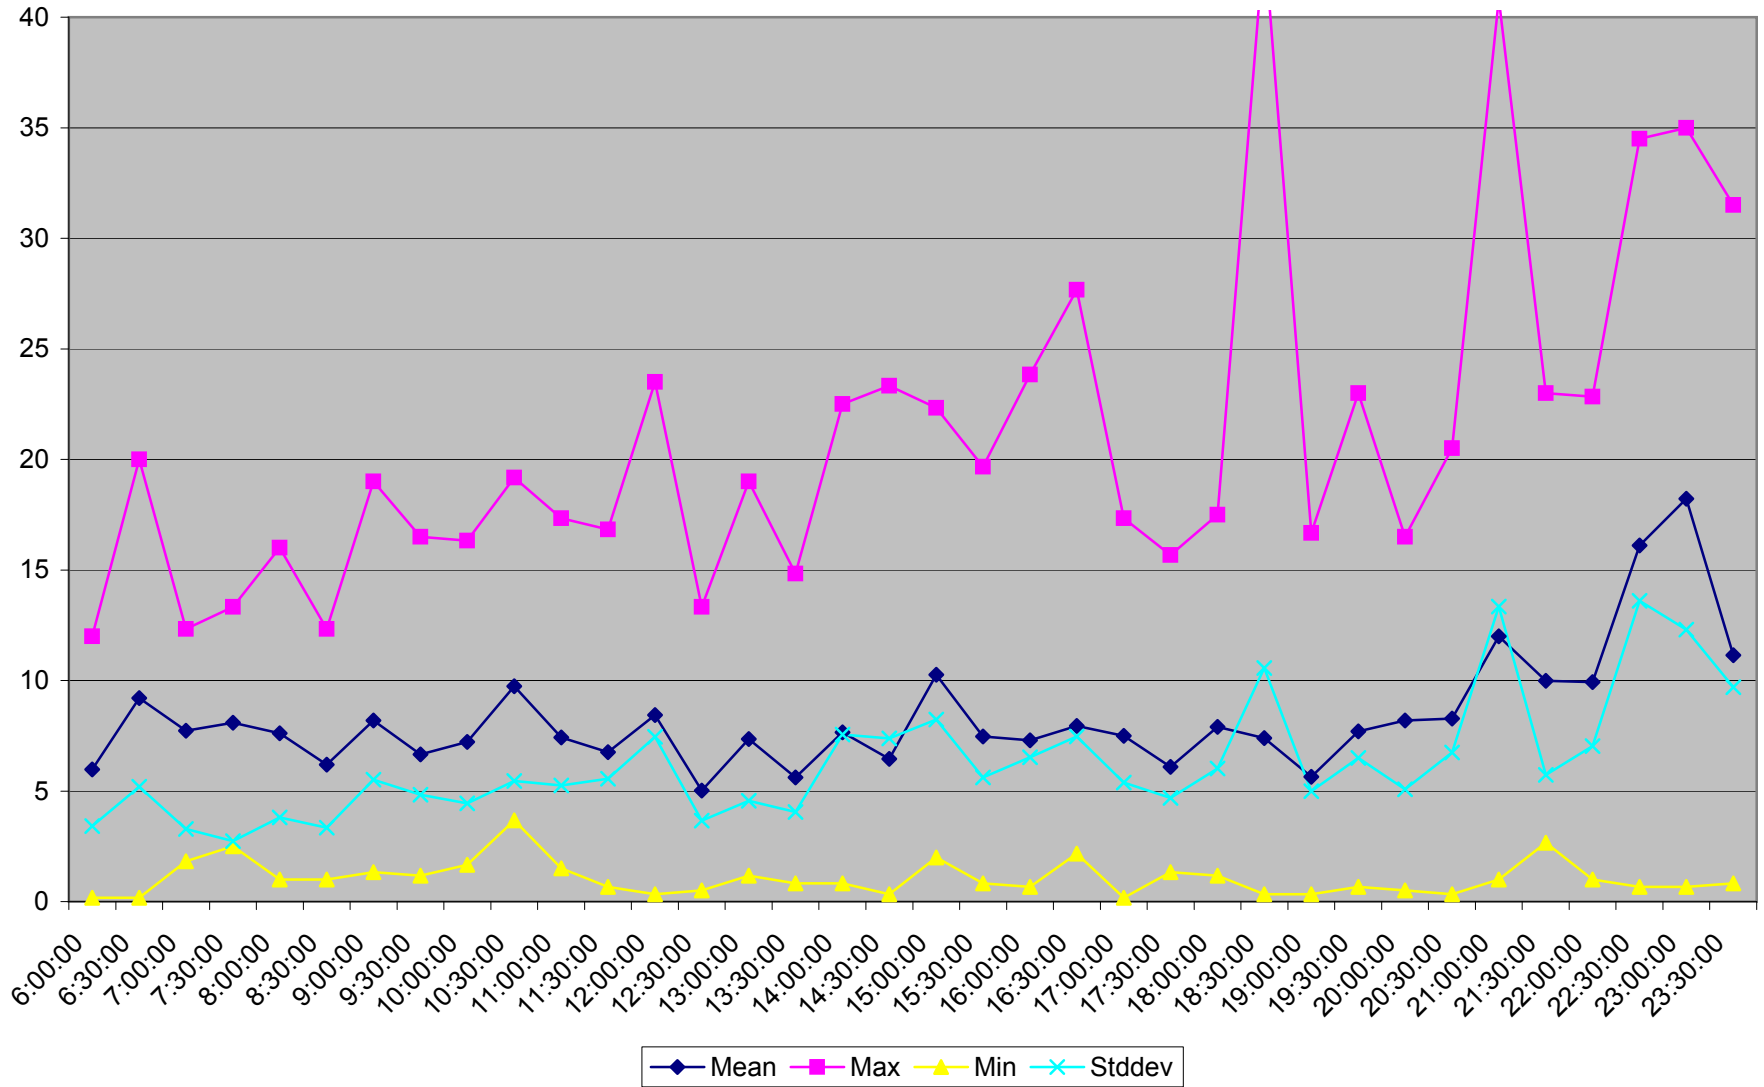

501 Queen Headways at Parkside Dr. Westbound May 2013 Weekdays

501 Queen Headways at Parkside Dr. Westbound July 2013 Weekdays

501 Queen Headways at Parkside Dr. Westbound August 2013 Weekdays

501 Queen Headways at Parkside Dr. Westbound September 2013 Weekdays

501 Queen Headways at Parkside Dr. Westbound October 2013 Weekdays

501 Queen Headways at Parkside Dr. Westbound May 2013 Saturdays

501 Queen Headways at Parkside Dr. Westbound July 2013 Saturdays

501 Queen Headways at Parkside Dr. Westbound August 2013 Saturdays