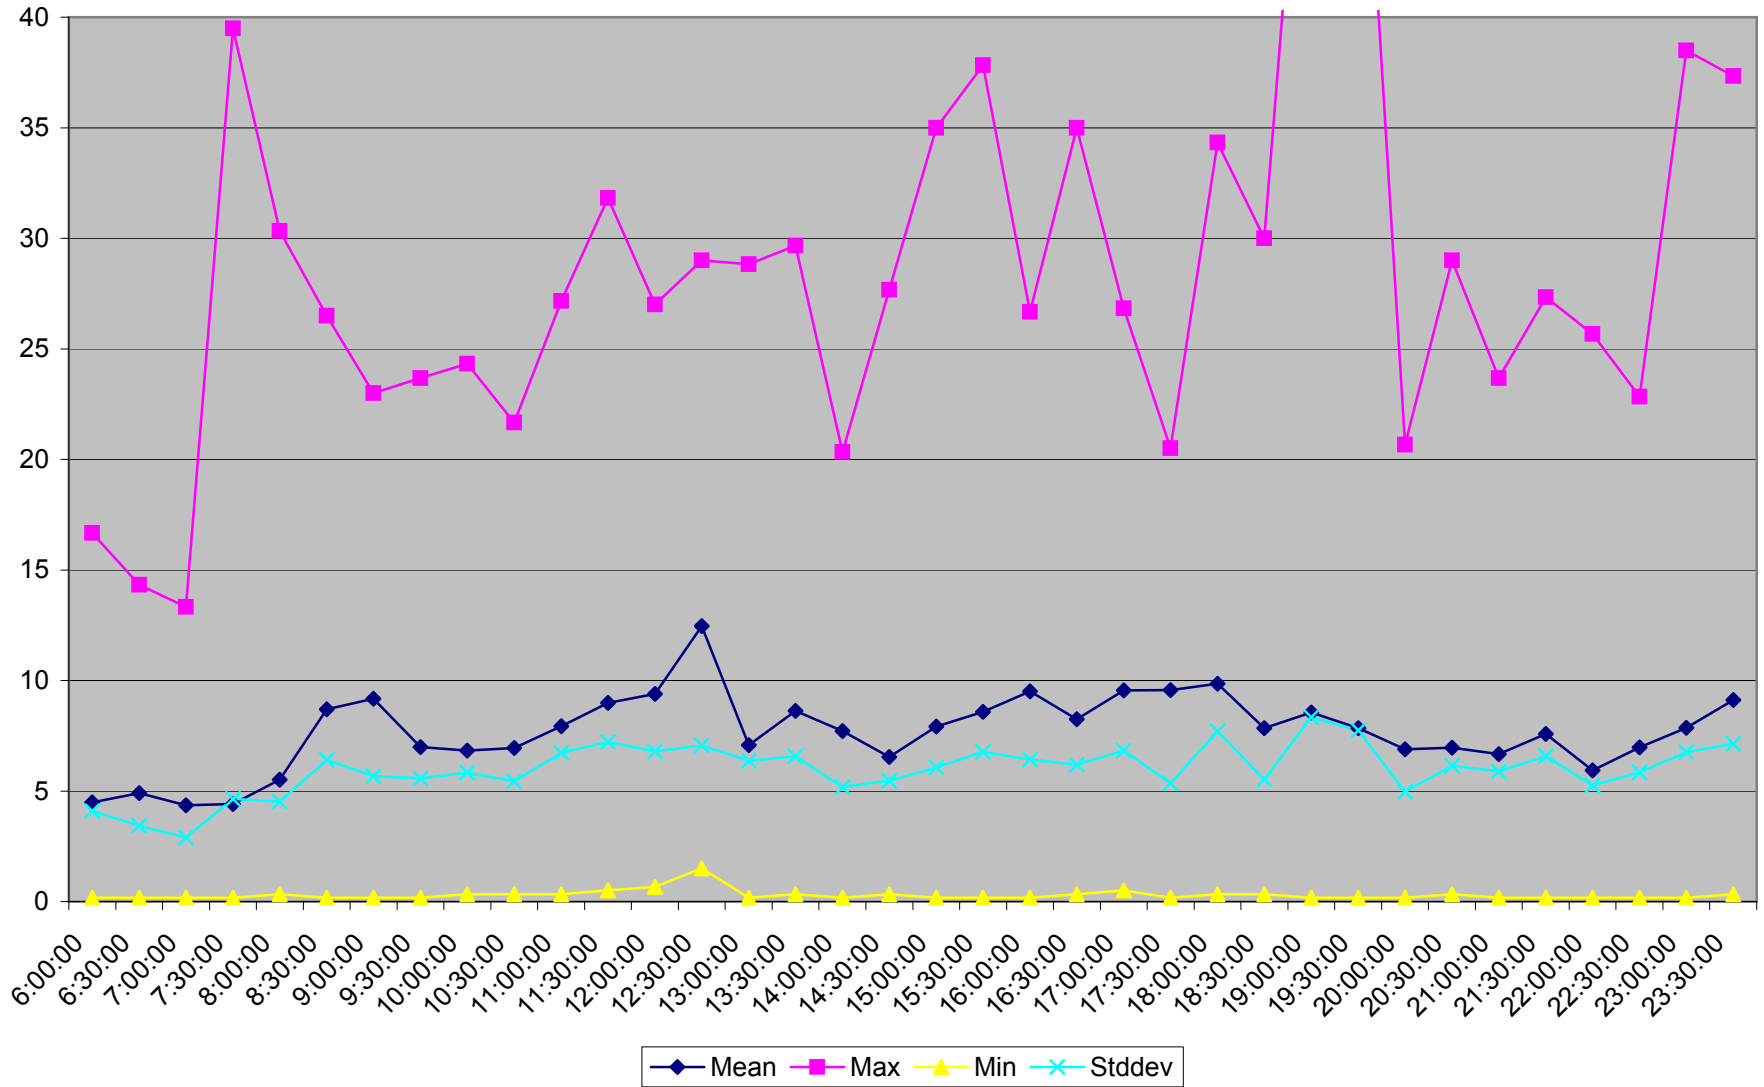

501 Queen Headways at Parkside Dr. Westbound May 2013 Weekdays

501 Queen Headways at Parkside Dr. Westbound July 2013 Weekdays

501 Queen Headways at Parkside Dr. Westbound August 2013 Weekdays

501 Queen Headways at Parkside Dr. Westbound September 2013 Weekdays

501 Queen Headways at Parkside Dr. Westbound October 2013 Weekdays

501 Queen Headways at Parkside Dr. Westbound May 2013 Saturdays

501 Queen Headways at Parkside Dr. Westbound July 2013 Saturdays

501 Queen Headways at Parkside Dr. Westbound August 2013 Saturdays