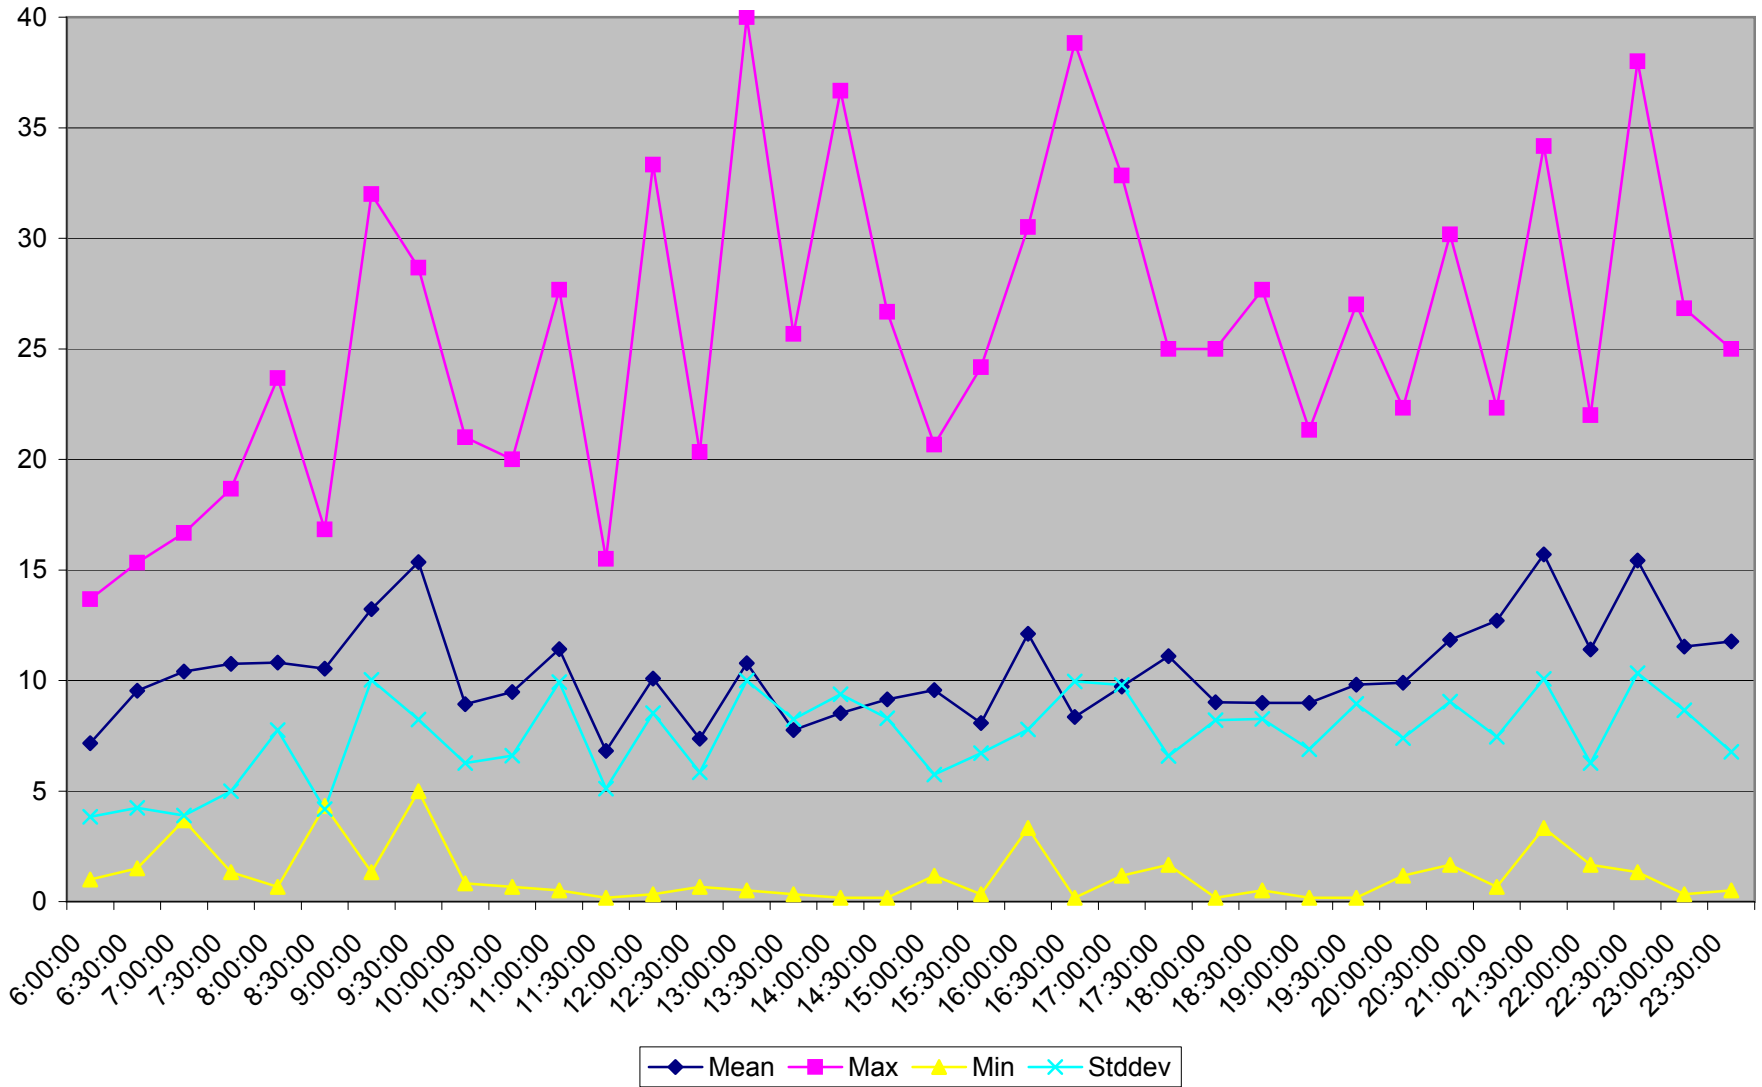

501 Queen Headways at Parkside Dr. Westbound October 2013 Weekdays

501 Queen Headways at Parkside Dr. Westbound May 2013 Saturdays

501 Queen Headways at Parkside Dr. Westbound July 2013 Saturdays

501 Queen Headways at Parkside Dr. Westbound August 2013 Saturdays

501 Queen Headways at Parkside Dr. Westbound September 2013 Saturdays

501 Queen Headways at Parkside Dr. Westbound October 2013 Saturdays

501 Queen Headways at Parkside Dr. Westbound May 2013 Sundays

501 Queen Headways at Parkside Dr. Westbound July 2013 Sundays

501 Queen Headways at Parkside Dr. Westbound August 2013 Sundays

501 Queen Headways at Parkside Dr. Westbound September 2013 Sundays

501 Queen Headways at Parkside Dr. Westbound October 2013 Sundays