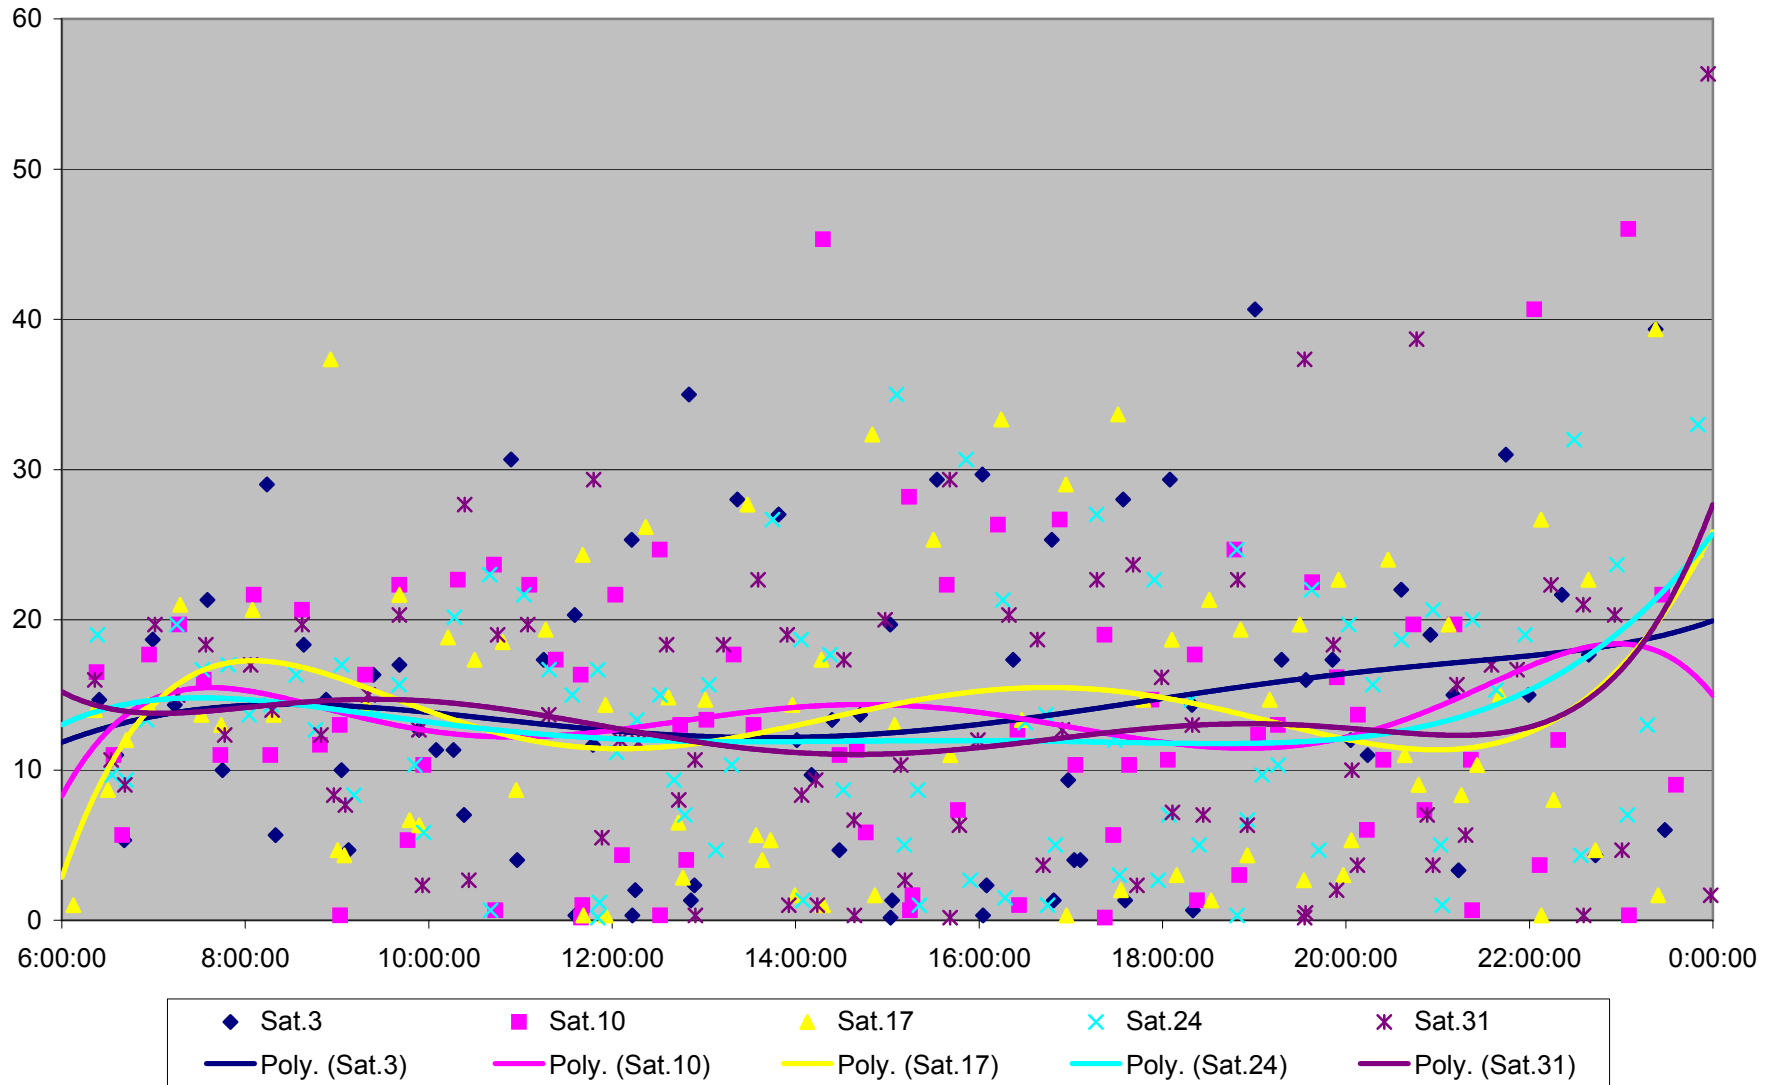

501 Queen Headways at Long Branch Loop Westbound May 2013

501 Queen Headways at Long Branch Loop Westbound July 2013

501 Queen Headways at Long Branch Loop Westbound August 2013

501 Queen Headways at Long Branch Loop Westbound September 2013

501 Queen Headways at Long Branch Loop Westbound October 2013