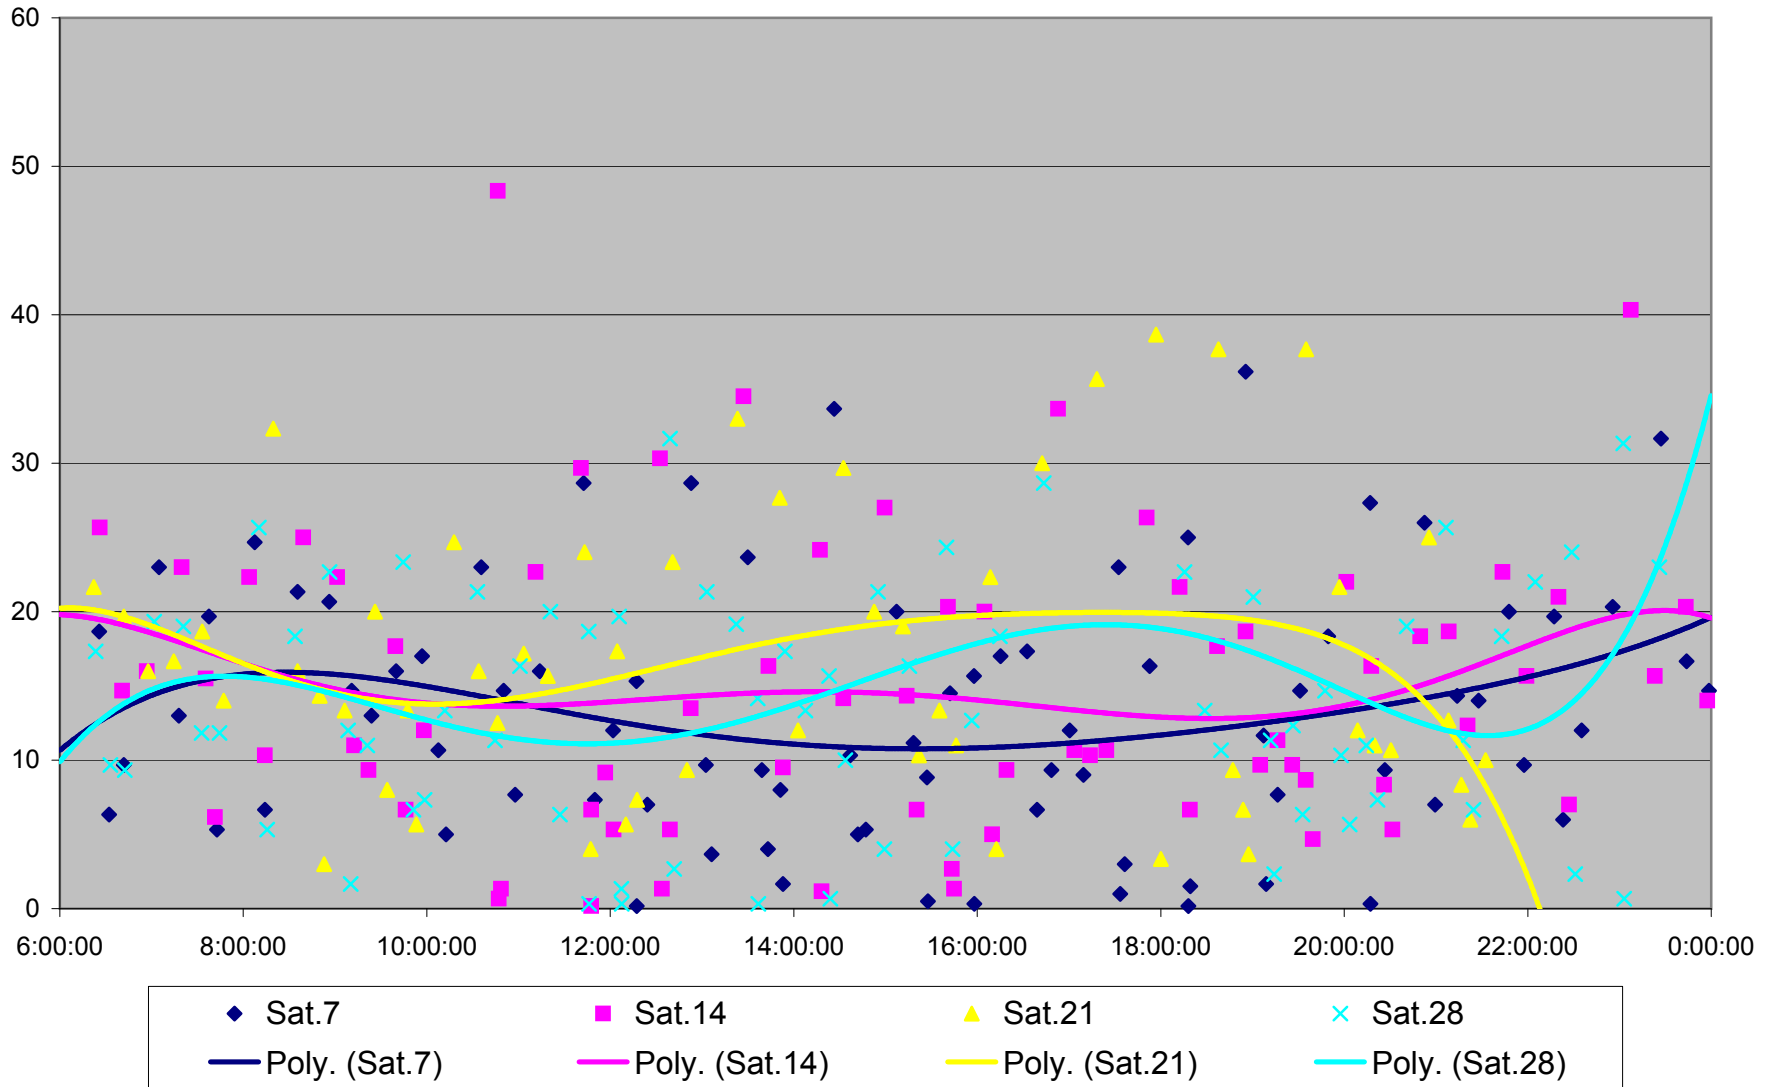

501 Queen Headways at Long Branch Loop Westbound May 2013

501 Queen Headways at Long Branch Loop Westbound July 2013

501 Queen Headways at Long Branch Loop Westbound August 2013

501 Queen Headways at Long Branch Loop Westbound September 2013

501 Queen Headways at Long Branch Loop Westbound October 2013