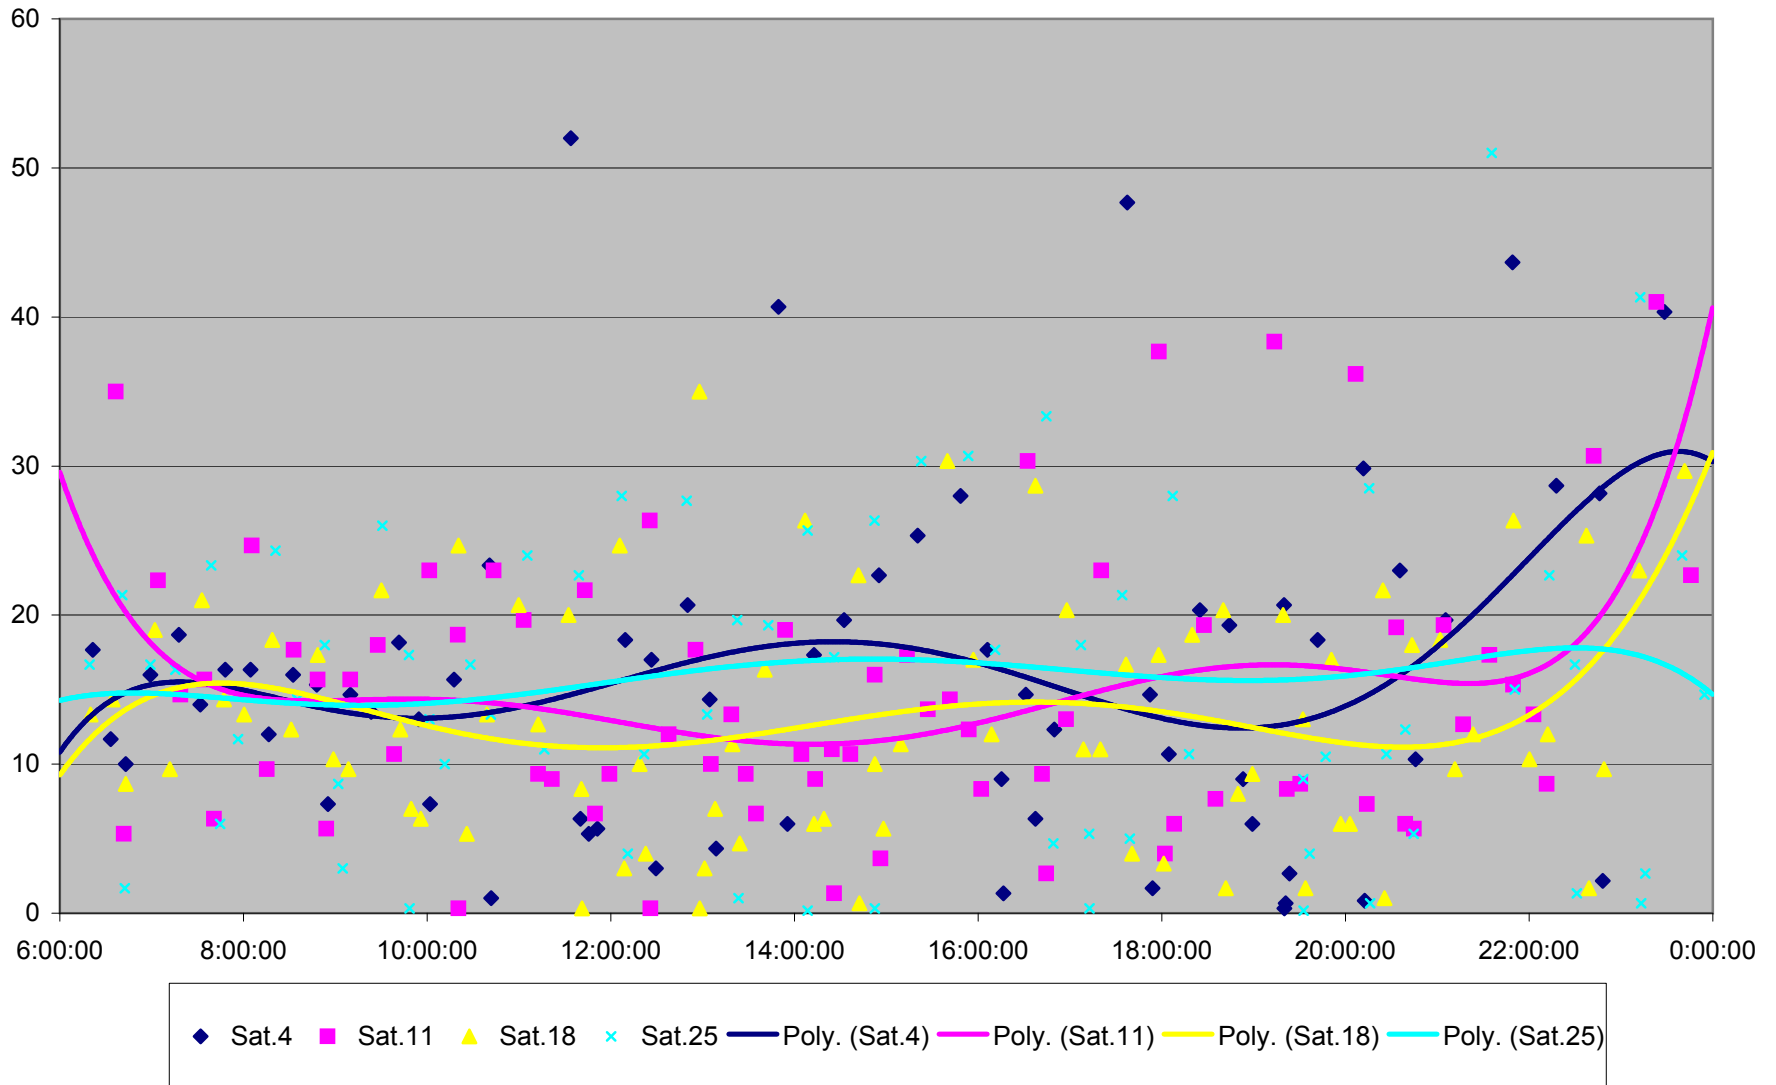

501 Queen Headways at Long Branch Loop Westbound May 2013

501 Queen Headways at Long Branch Loop Westbound July 2013

501 Queen Headways at Long Branch Loop Westbound August 2013

501 Queen Headways at Long Branch Loop Westbound September 2013

501 Queen Headways at Long Branch Loop Westbound October 2013