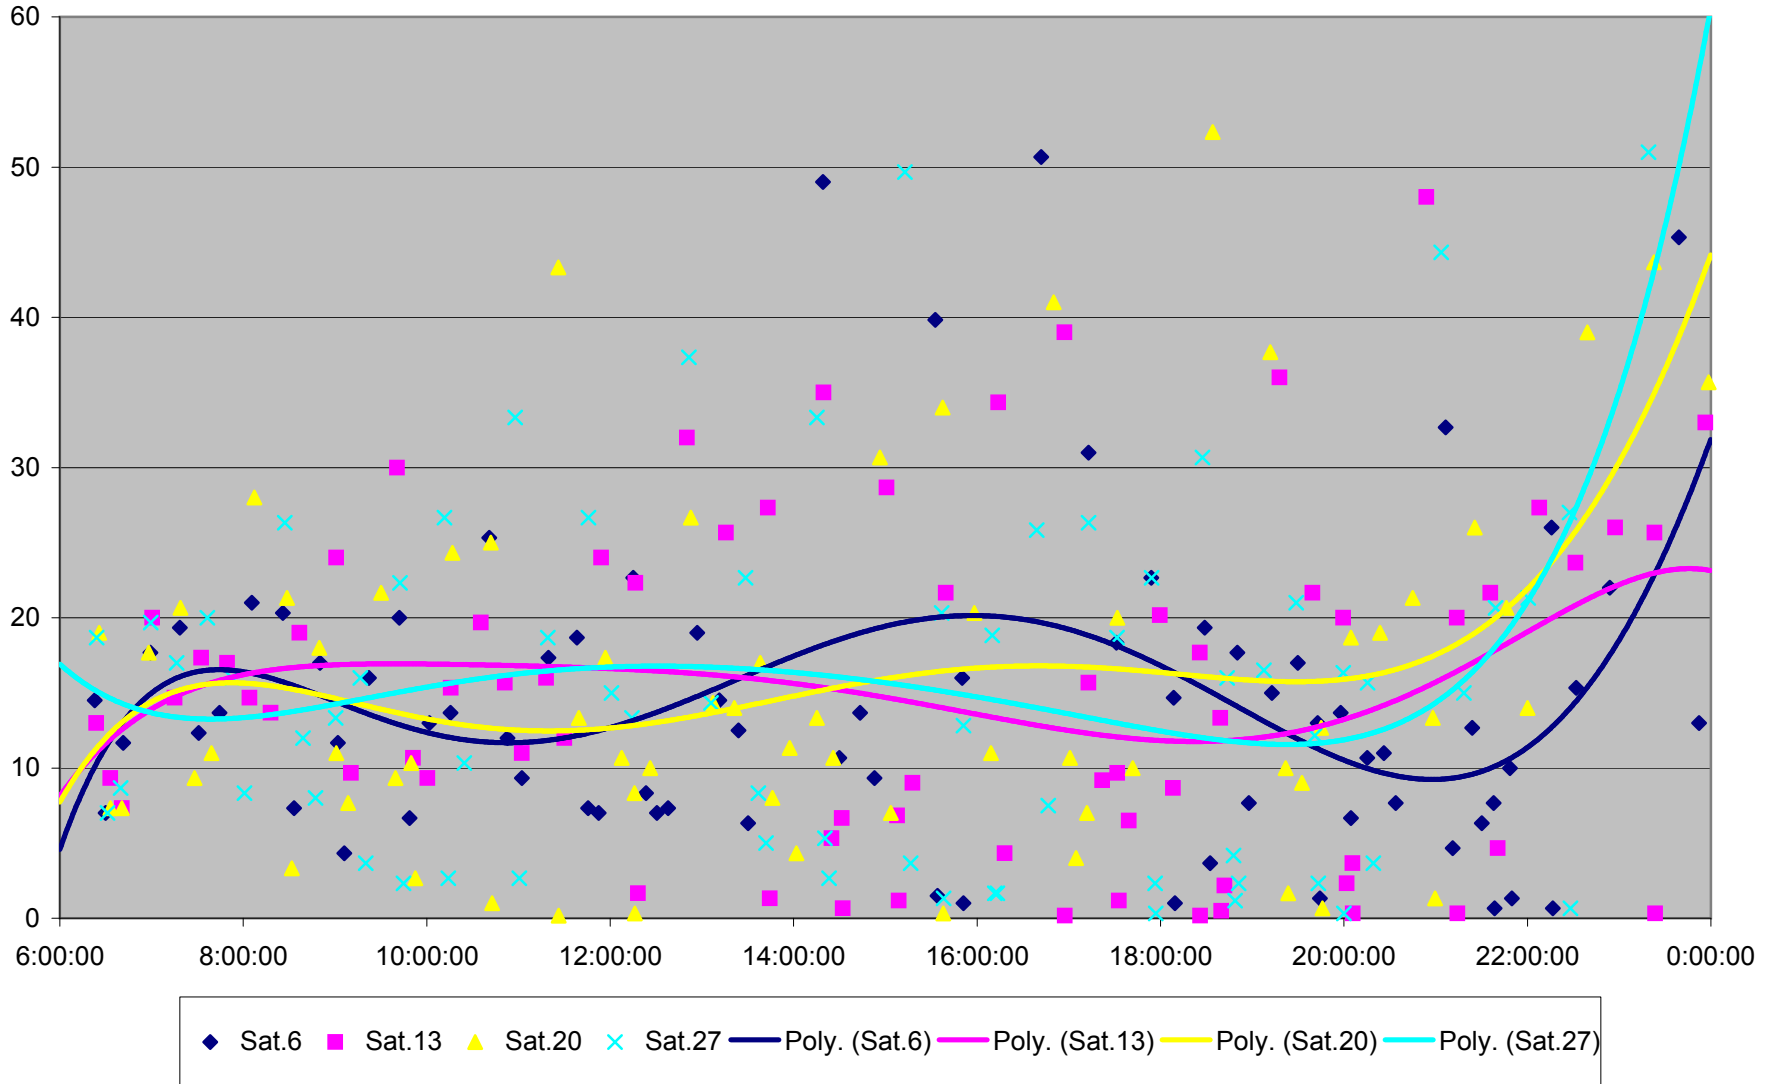

501 Queen Headways at Long Branch Loop Westbound May 2013

501 Queen Headways at Long Branch Loop Westbound July 2013

501 Queen Headways at Long Branch Loop Westbound August 2013

501 Queen Headways at Long Branch Loop Westbound September 2013

501 Queen Headways at Long Branch Loop Westbound October 2013