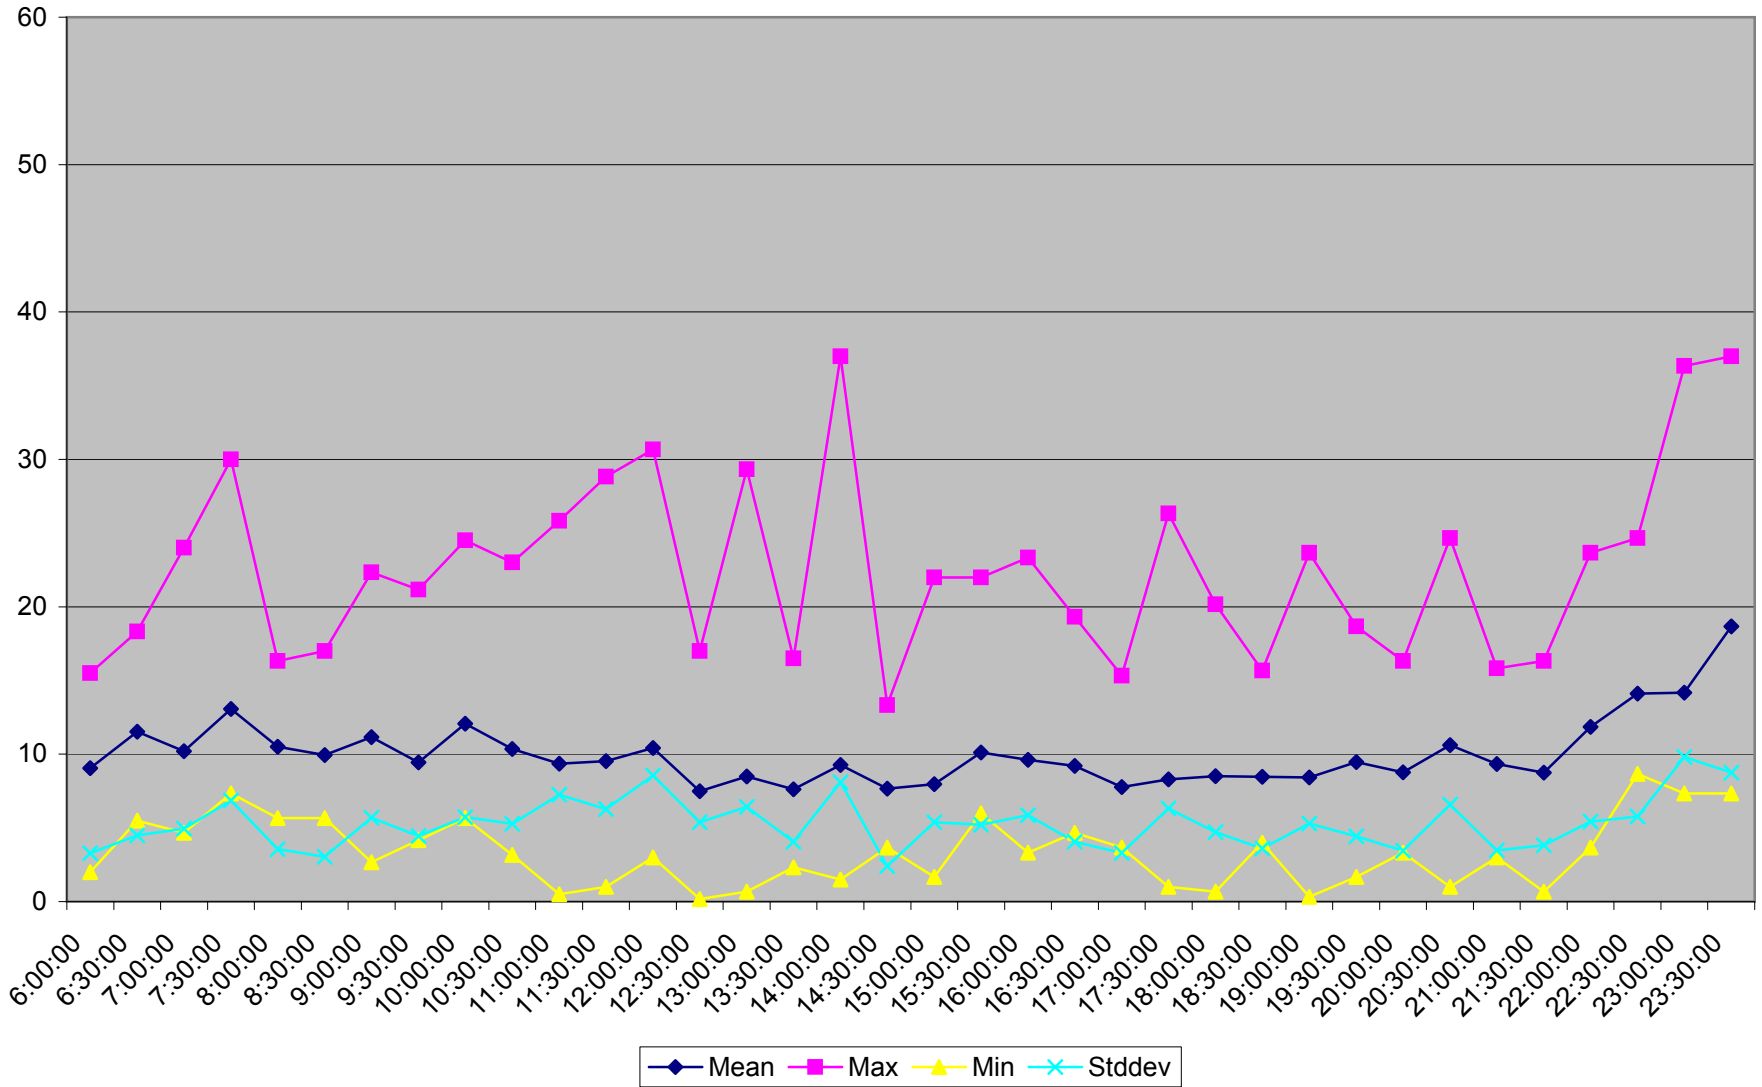

501 Queen Headways at Lakeshore Humber Westbound September 2013 Weekdays

501 Queen Headways at Lakeshore Humber Westbound October 2013 Weekdays

501 Queen Headways at Lakeshore Humber Westbound May 2013 Saturdays

501 Queen Headways at Lakeshore Humber Westbound July 2013 Saturdays

501 Queen Headways at Lakeshore Humber Westbound August 2013 Saturdays

501 Queen Headways at Lakeshore Humber Westbound September 2013 Saturdays

501 Queen Headways at Lakeshore Humber Westbound October 2013 Saturdays

501 Queen Headways at Lakeshore Humber Westbound May 2013 Sundays

501 Queen Headways at Lakeshore Humber Westbound July 2013 Sundays

501 Queen Headways at Lakeshore Humber Westbound August 2013 Sundays

501 Queen Headways at Lakeshore Humber Westbound September 2013 Sundays

501 Queen Headways at Lakeshore Humber Westbound October 2013 Sundays