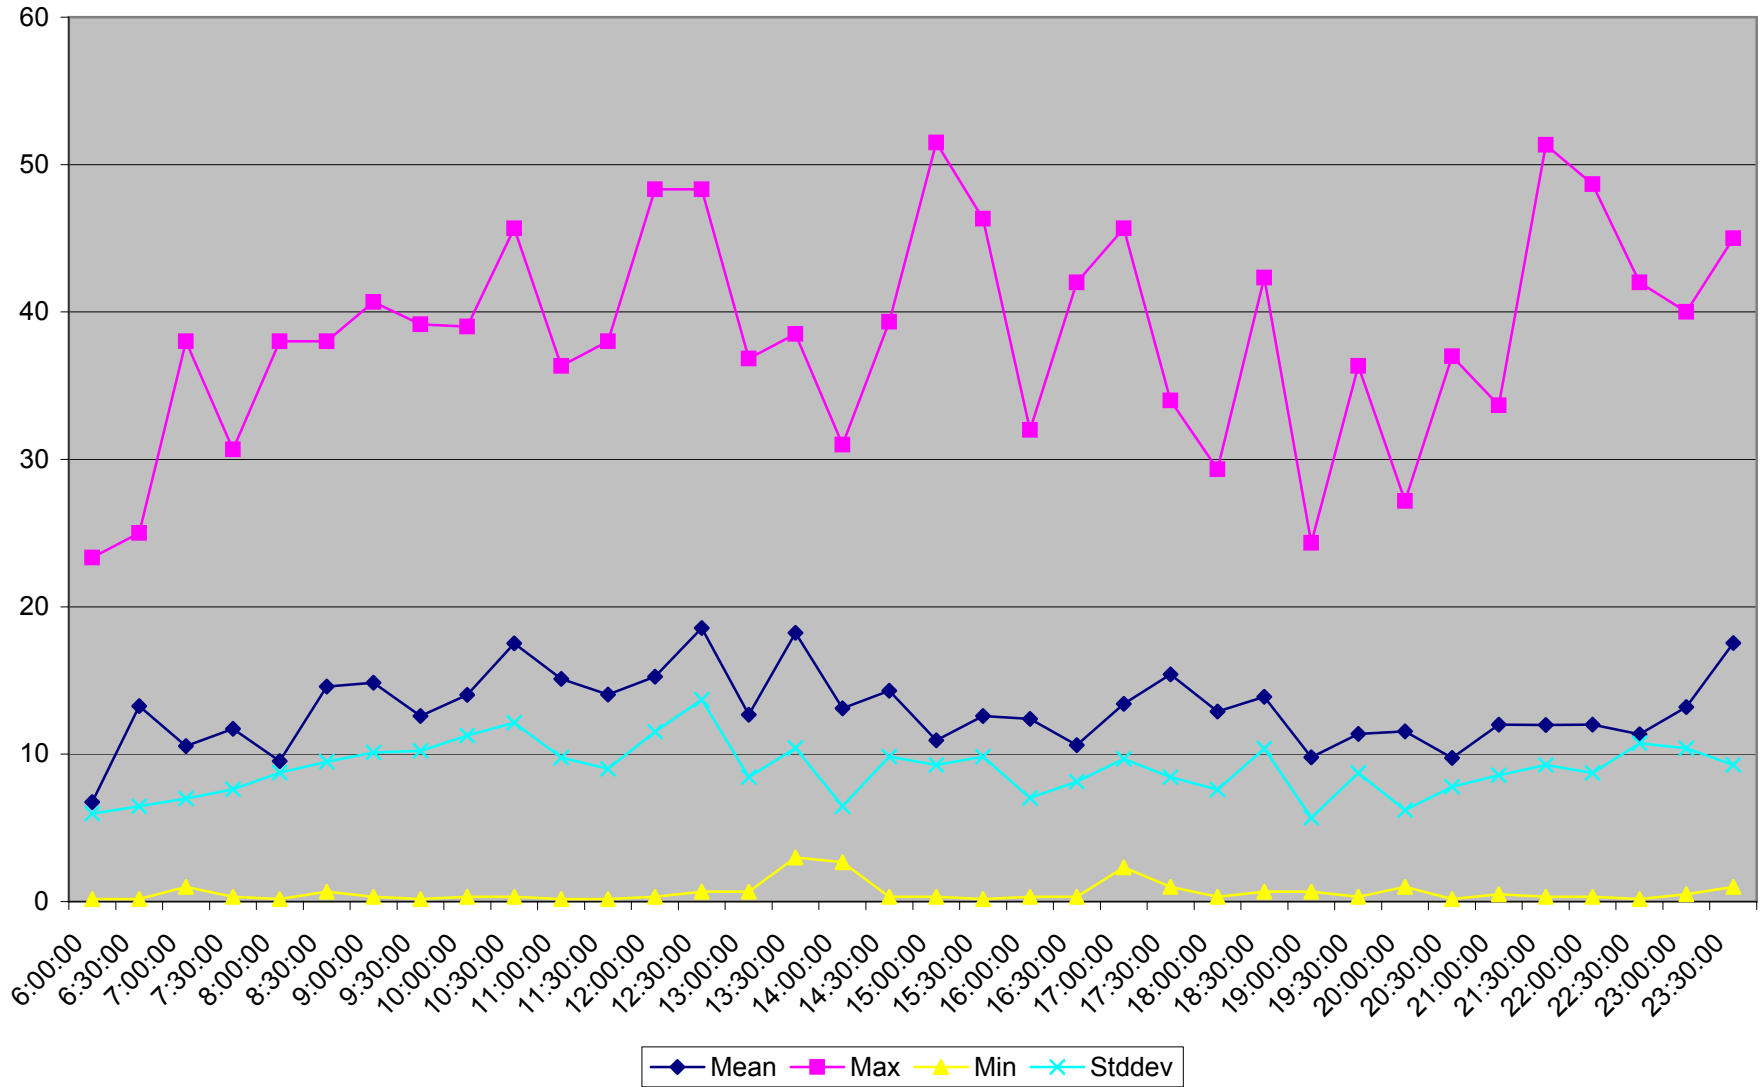

501 Queen Headways at Lakeshore Humber Westbound May 2013 Weekdays

501 Queen Headways at Lakeshore Humber Westbound July 2013 Weekdays

501 Queen Headways at Lakeshore Humber Westbound August 2013 Weekdays

501 Queen Headways at Lakeshore Humber Westbound September 2013 Weekdays

501 Queen Headways at Lakeshore Humber Westbound October 2013 Weekdays

501 Queen Headways at Lakeshore Humber Westbound May 2013 Saturdays

501 Queen Headways at Lakeshore Humber Westbound July 2013 Saturdays

501 Queen Headways at Lakeshore Humber Westbound August 2013 Saturdays

501 Queen Headways at Lakeshore Humber Westbound September 2013 Saturdays

501 Queen Headways at Lakeshore Humber Westbound October 2013 Saturdays

501 Queen Headways at Lakeshore Humber Westbound May 2013 Sundays

501 Queen Headways at Lakeshore Humber Westbound July 2013 Sundays