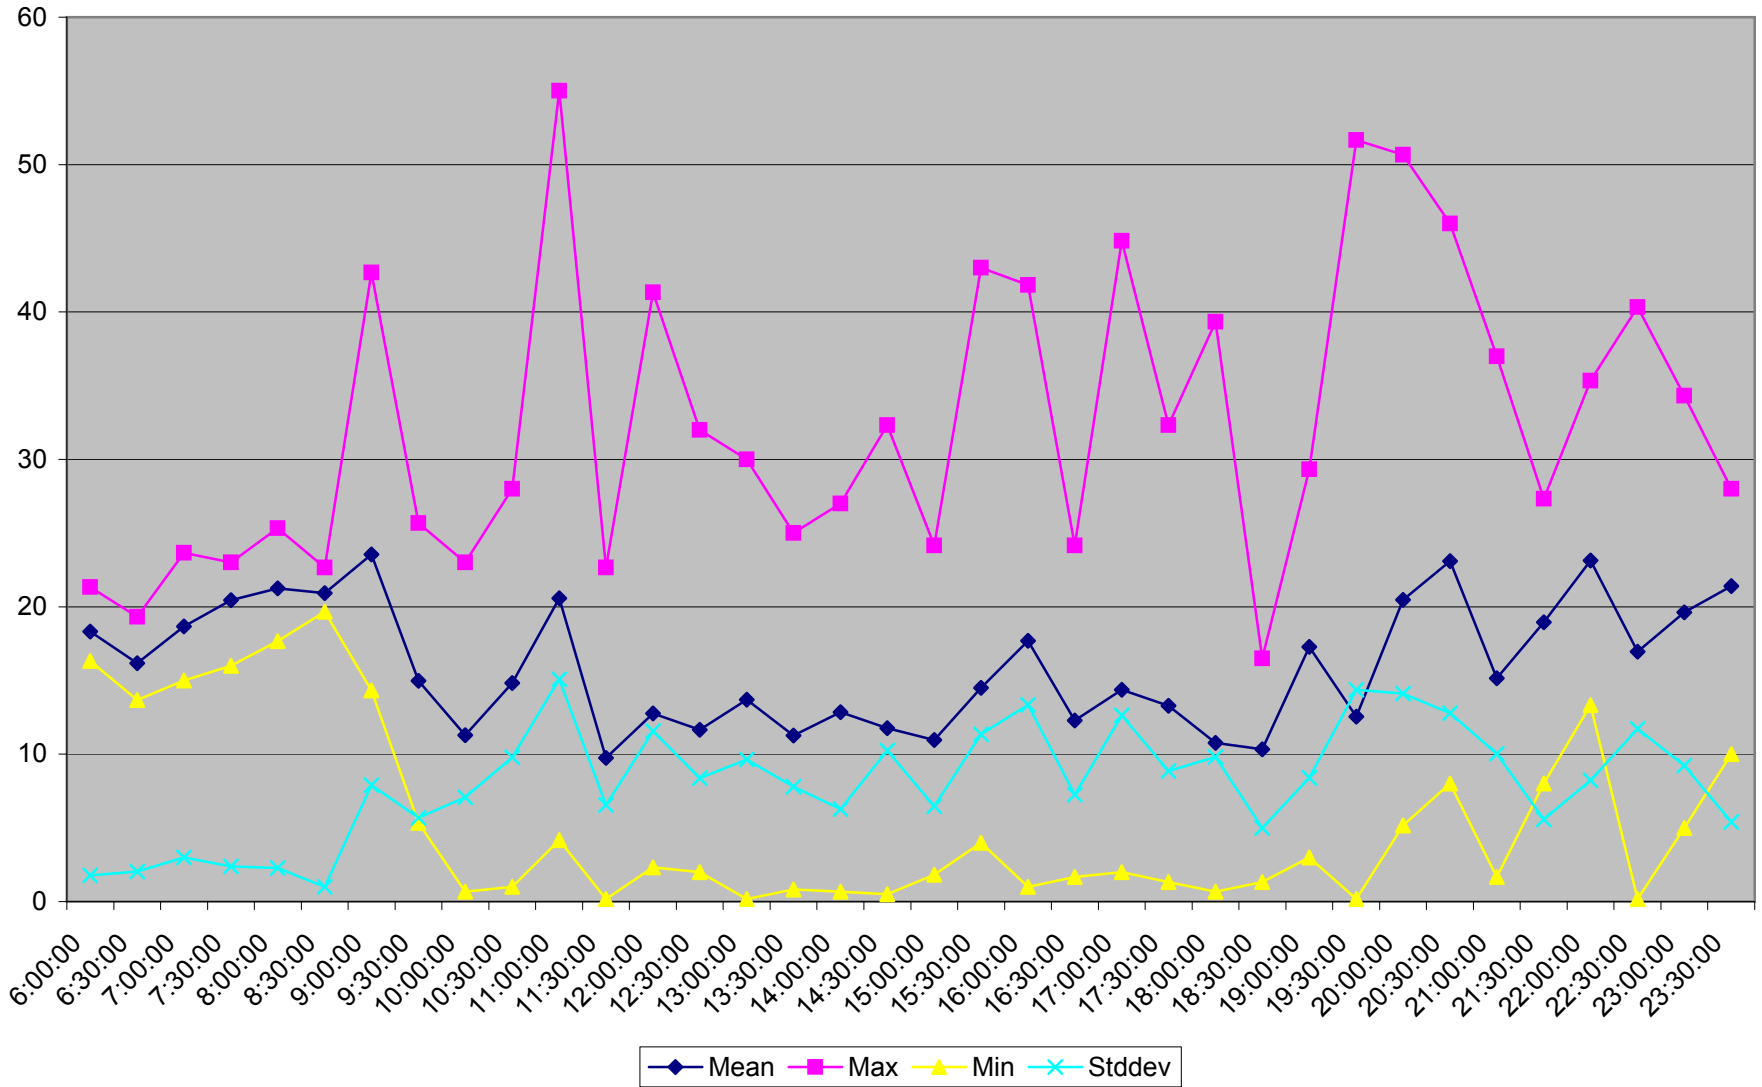

501 Queen Headways at Lakeshore Humber Westbound September 2013 Weekdays

501 Queen Headways at Lakeshore Humber Westbound October 2013 Weekdays

501 Queen Headways at Lakeshore Humber Westbound May 2013 Saturdays

501 Queen Headways at Lakeshore Humber Westbound July 2013 Saturdays

501 Queen Headways at Lakeshore Humber Westbound August 2013 Saturdays

501 Queen Headways at Lakeshore Humber Westbound September 2013 Saturdays

501 Queen Headways at Lakeshore Humber Westbound October 2013 Saturdays

501 Queen Headways at Lakeshore Humber Westbound May 2013 Sundays

501 Queen Headways at Lakeshore Humber Westbound July 2013 Sundays

501 Queen Headways at Lakeshore Humber Westbound August 2013 Sundays

501 Queen Headways at Lakeshore Humber Westbound September 2013 Sundays

501 Queen Headways at Lakeshore Humber Westbound October 2013 Sundays