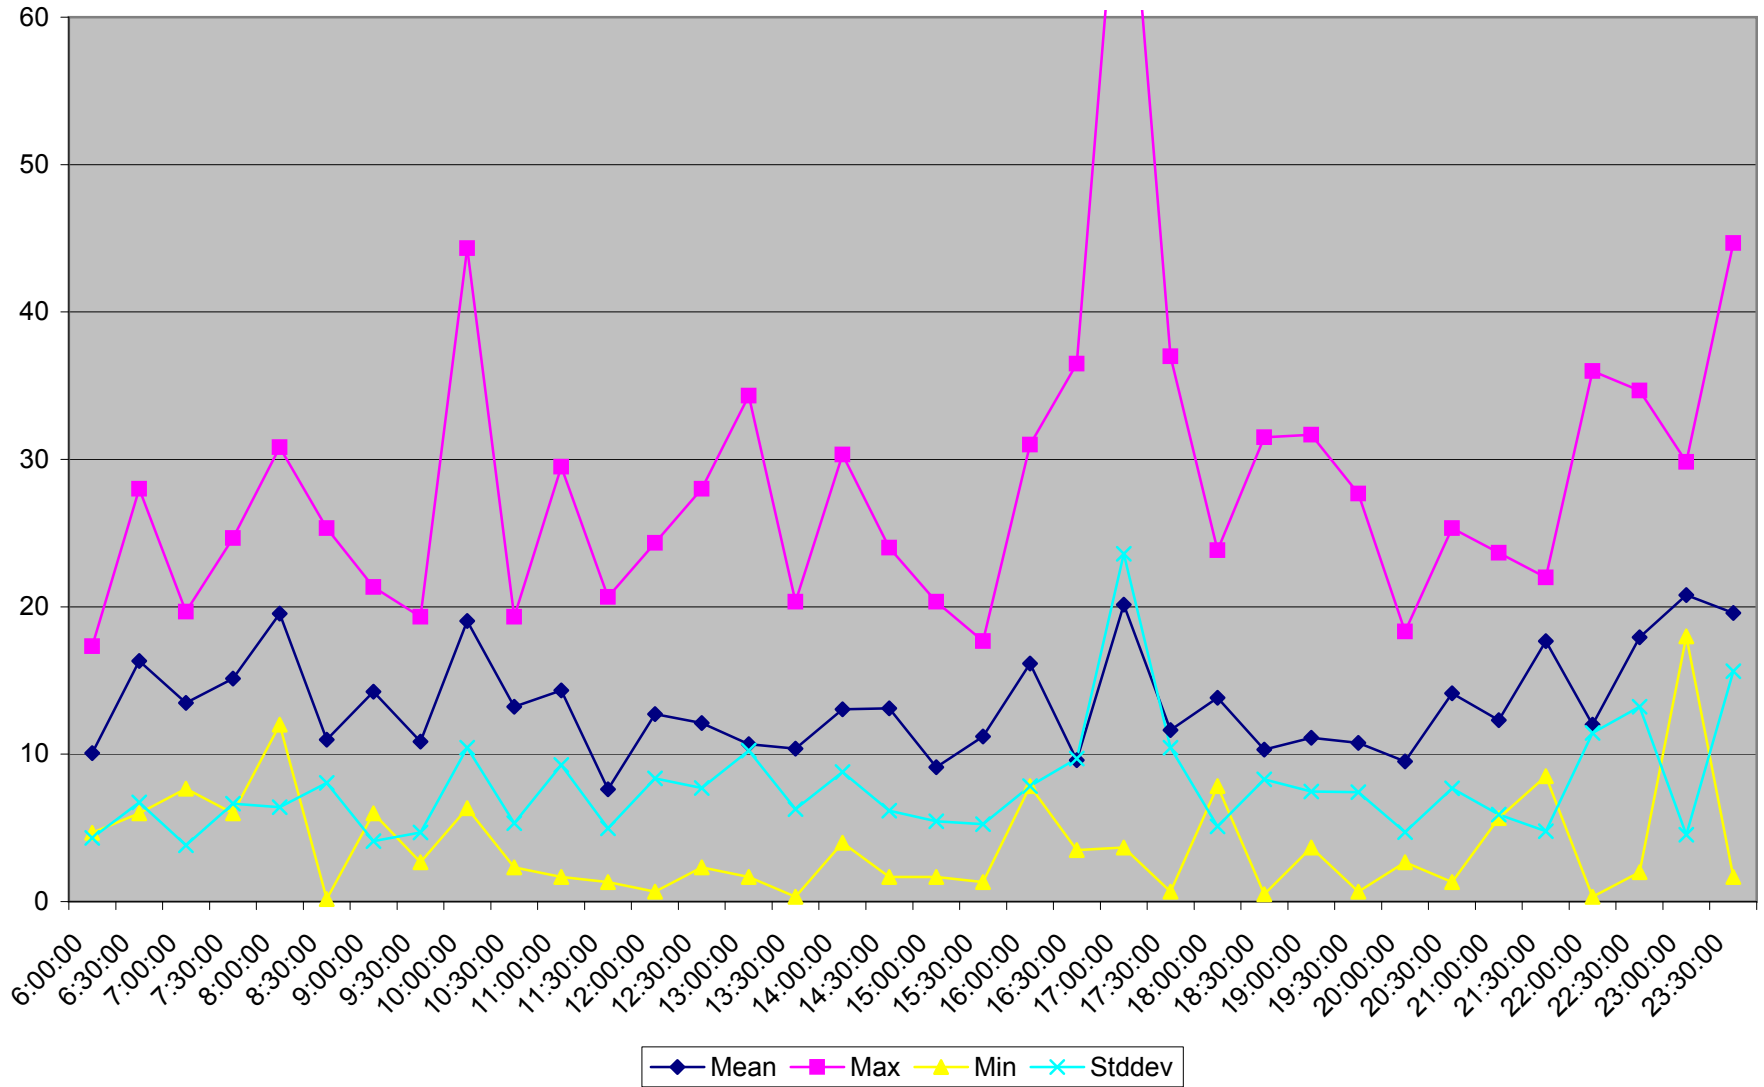

501 Queen Headways at Lakeshore Humber Westbound May 2013 Weekdays

501 Queen Headways at Lakeshore Humber Westbound July 2013 Weekdays

501 Queen Headways at Lakeshore Humber Westbound August 2013 Weekdays

501 Queen Headways at Lakeshore Humber Westbound September 2013 Weekdays

501 Queen Headways at Lakeshore Humber Westbound October 2013 Weekdays

501 Queen Headways at Lakeshore Humber Westbound May 2013 Saturdays

501 Queen Headways at Lakeshore Humber Westbound July 2013 Saturdays

501 Queen Headways at Lakeshore Humber Westbound August 2013 Saturdays

501 Queen Headways at Lakeshore Humber Westbound September 2013 Saturdays

501 Queen Headways at Lakeshore Humber Westbound October 2013 Saturdays

501 Queen Headways at Lakeshore Humber Westbound May 2013 Sundays

501 Queen Headways at Lakeshore Humber Westbound July 2013 Sundays