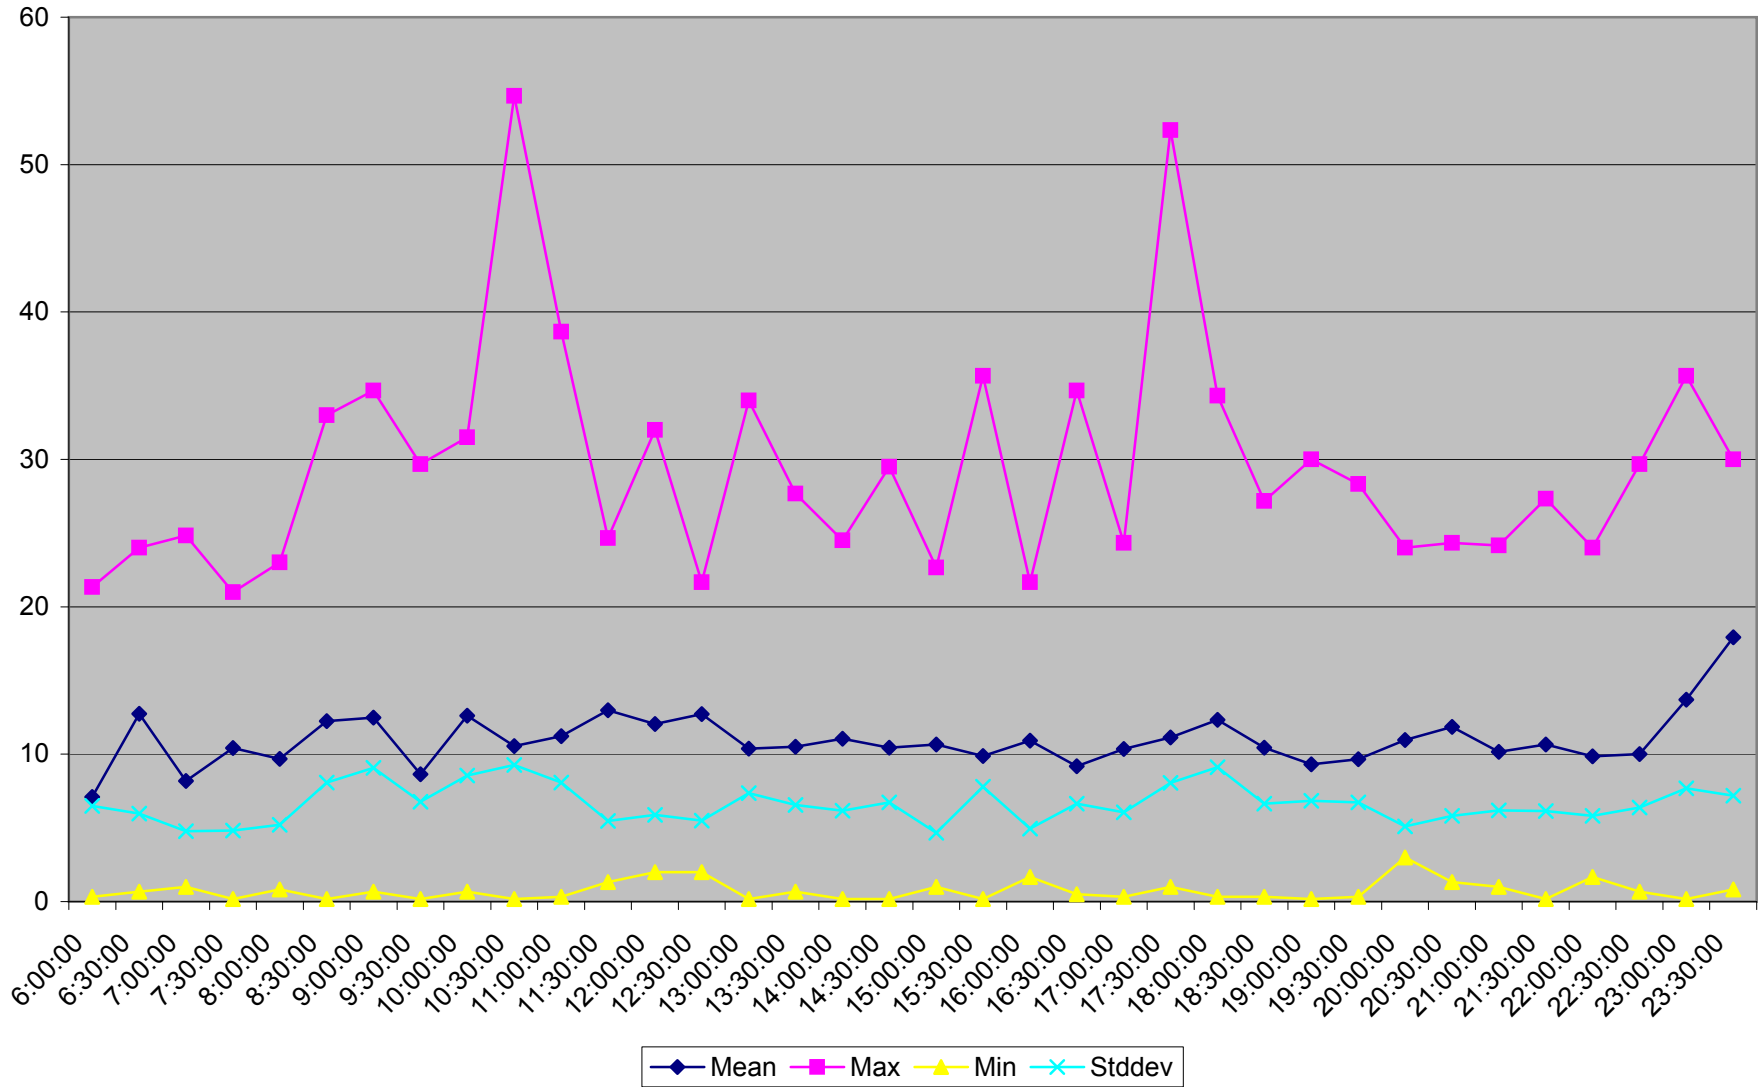

501 Queen Headways at Lakeshore Humber Westbound May 2013 Weekdays

501 Queen Headways at Lakeshore Humber Westbound July 2013 Weekdays

501 Queen Headways at Lakeshore Humber Westbound August 2013 Weekdays

501 Queen Headways at Lakeshore Humber Westbound September 2013 Weekdays

501 Queen Headways at Lakeshore Humber Westbound October 2013 Weekdays

501 Queen Headways at Lakeshore Humber Westbound May 2013 Saturdays

501 Queen Headways at Lakeshore Humber Westbound July 2013 Saturdays

501 Queen Headways at Lakeshore Humber Westbound August 2013 Saturdays

501 Queen Headways at Lakeshore Humber Westbound September 2013 Saturdays

501 Queen Headways at Lakeshore Humber Westbound October 2013 Saturdays

501 Queen Headways at Lakeshore Humber Westbound May 2013 Sundays

501 Queen Headways at Lakeshore Humber Westbound July 2013 Sundays