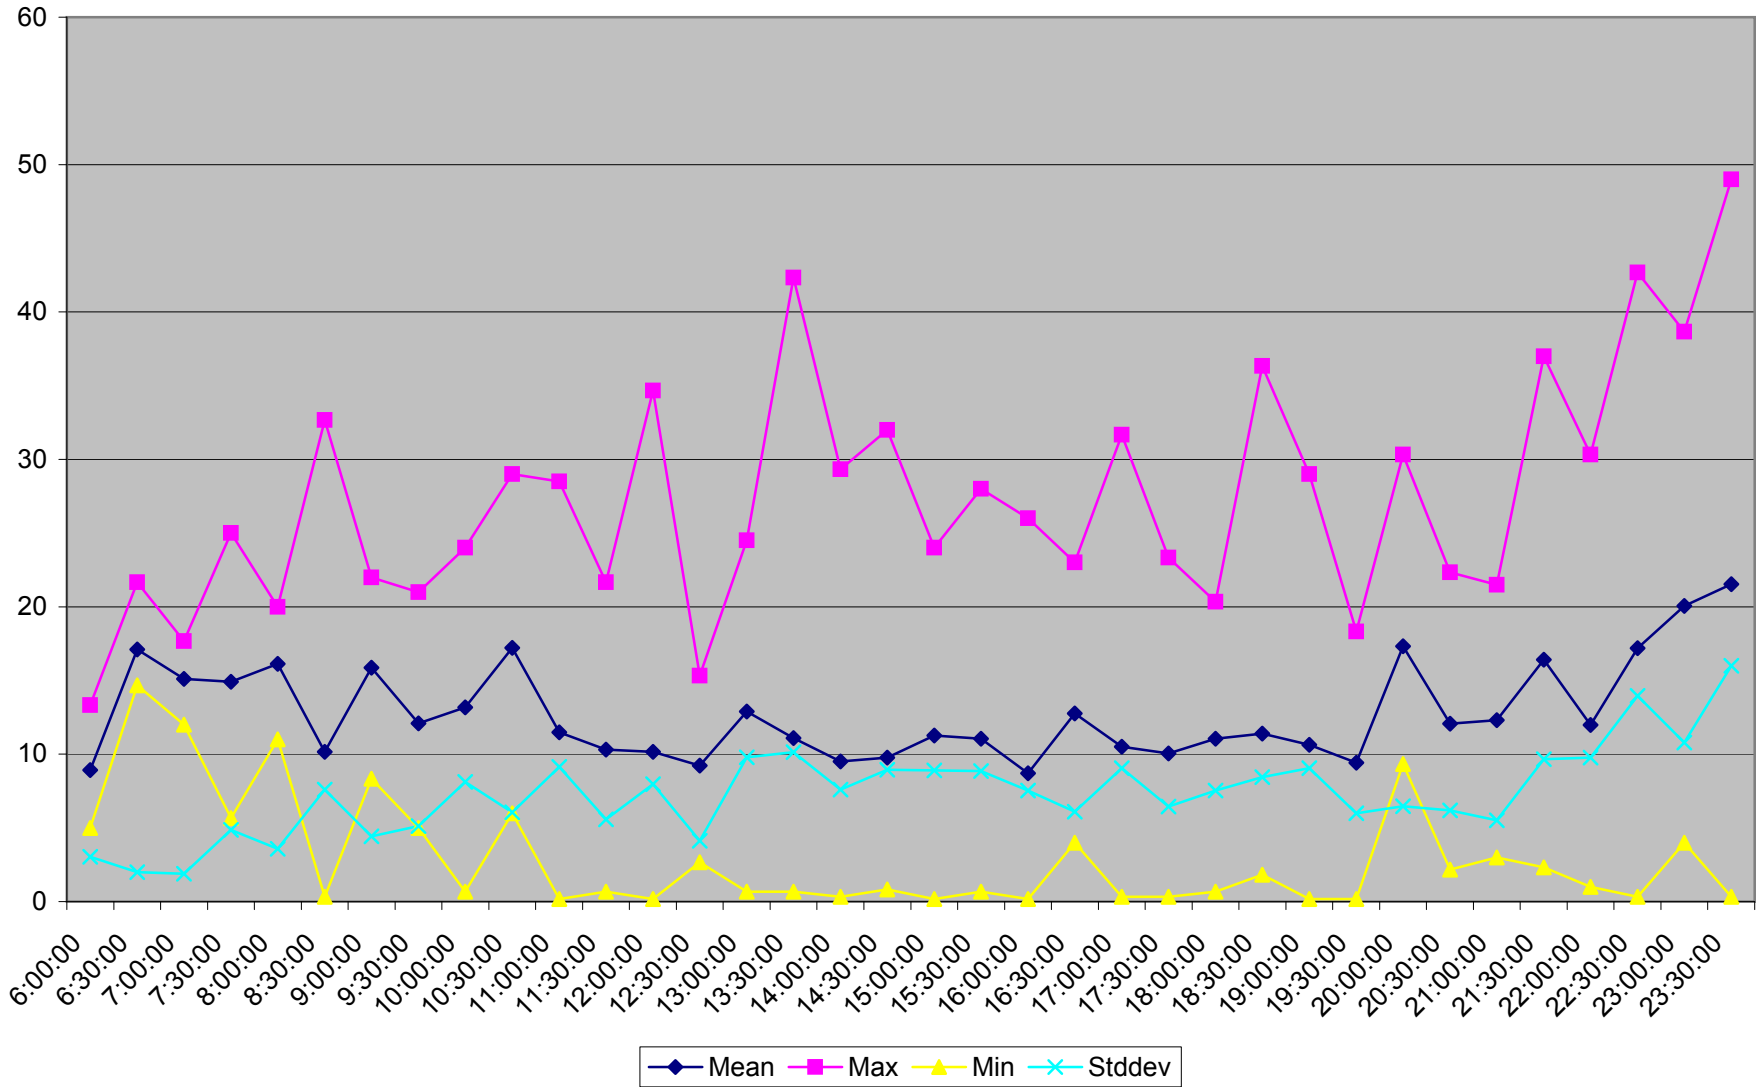

501 Queen Headways at Lakeshore Humber Westbound May 2013 Weekdays

501 Queen Headways at Lakeshore Humber Westbound July 2013 Weekdays

501 Queen Headways at Lakeshore Humber Westbound August 2013 Weekdays

501 Queen Headways at Lakeshore Humber Westbound September 2013 Weekdays

501 Queen Headways at Lakeshore Humber Westbound October 2013 Weekdays

501 Queen Headways at Lakeshore Humber Westbound May 2013 Saturdays

501 Queen Headways at Lakeshore Humber Westbound July 2013 Saturdays

501 Queen Headways at Lakeshore Humber Westbound August 2013 Saturdays

501 Queen Headways at Lakeshore Humber Westbound September 2013 Saturdays

501 Queen Headways at Lakeshore Humber Westbound October 2013 Saturdays

501 Queen Headways at Lakeshore Humber Westbound May 2013 Sundays

501 Queen Headways at Lakeshore Humber Westbound July 2013 Sundays