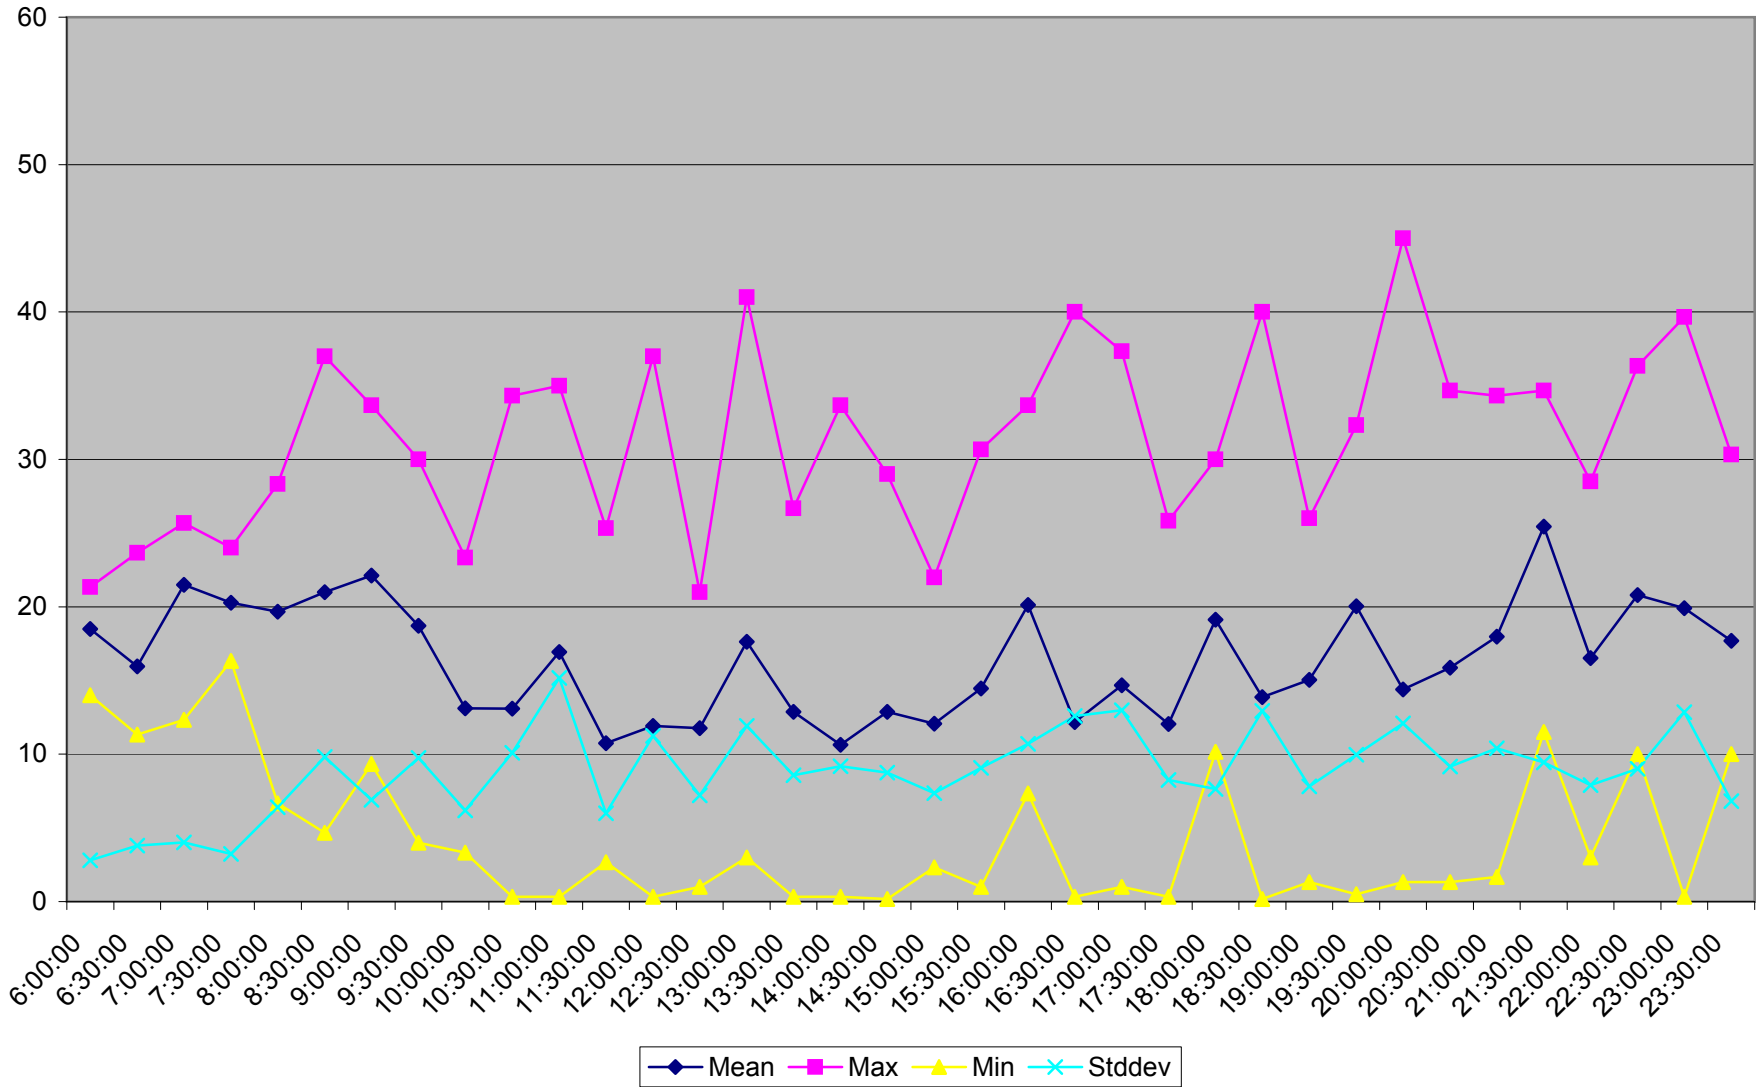

501 Queen Headways at Lakeshore Humber Westbound September 2013 Weekdays

501 Queen Headways at Lakeshore Humber Westbound October 2013 Weekdays

501 Queen Headways at Lakeshore Humber Westbound May 2013 Saturdays

501 Queen Headways at Lakeshore Humber Westbound July 2013 Saturdays

501 Queen Headways at Lakeshore Humber Westbound August 2013 Saturdays

501 Queen Headways at Lakeshore Humber Westbound September 2013 Saturdays

501 Queen Headways at Lakeshore Humber Westbound October 2013 Saturdays

501 Queen Headways at Lakeshore Humber Westbound May 2013 Sundays

501 Queen Headways at Lakeshore Humber Westbound July 2013 Sundays

501 Queen Headways at Lakeshore Humber Westbound August 2013 Sundays

501 Queen Headways at Lakeshore Humber Westbound September 2013 Sundays

501 Queen Headways at Lakeshore Humber Westbound October 2013 Sundays