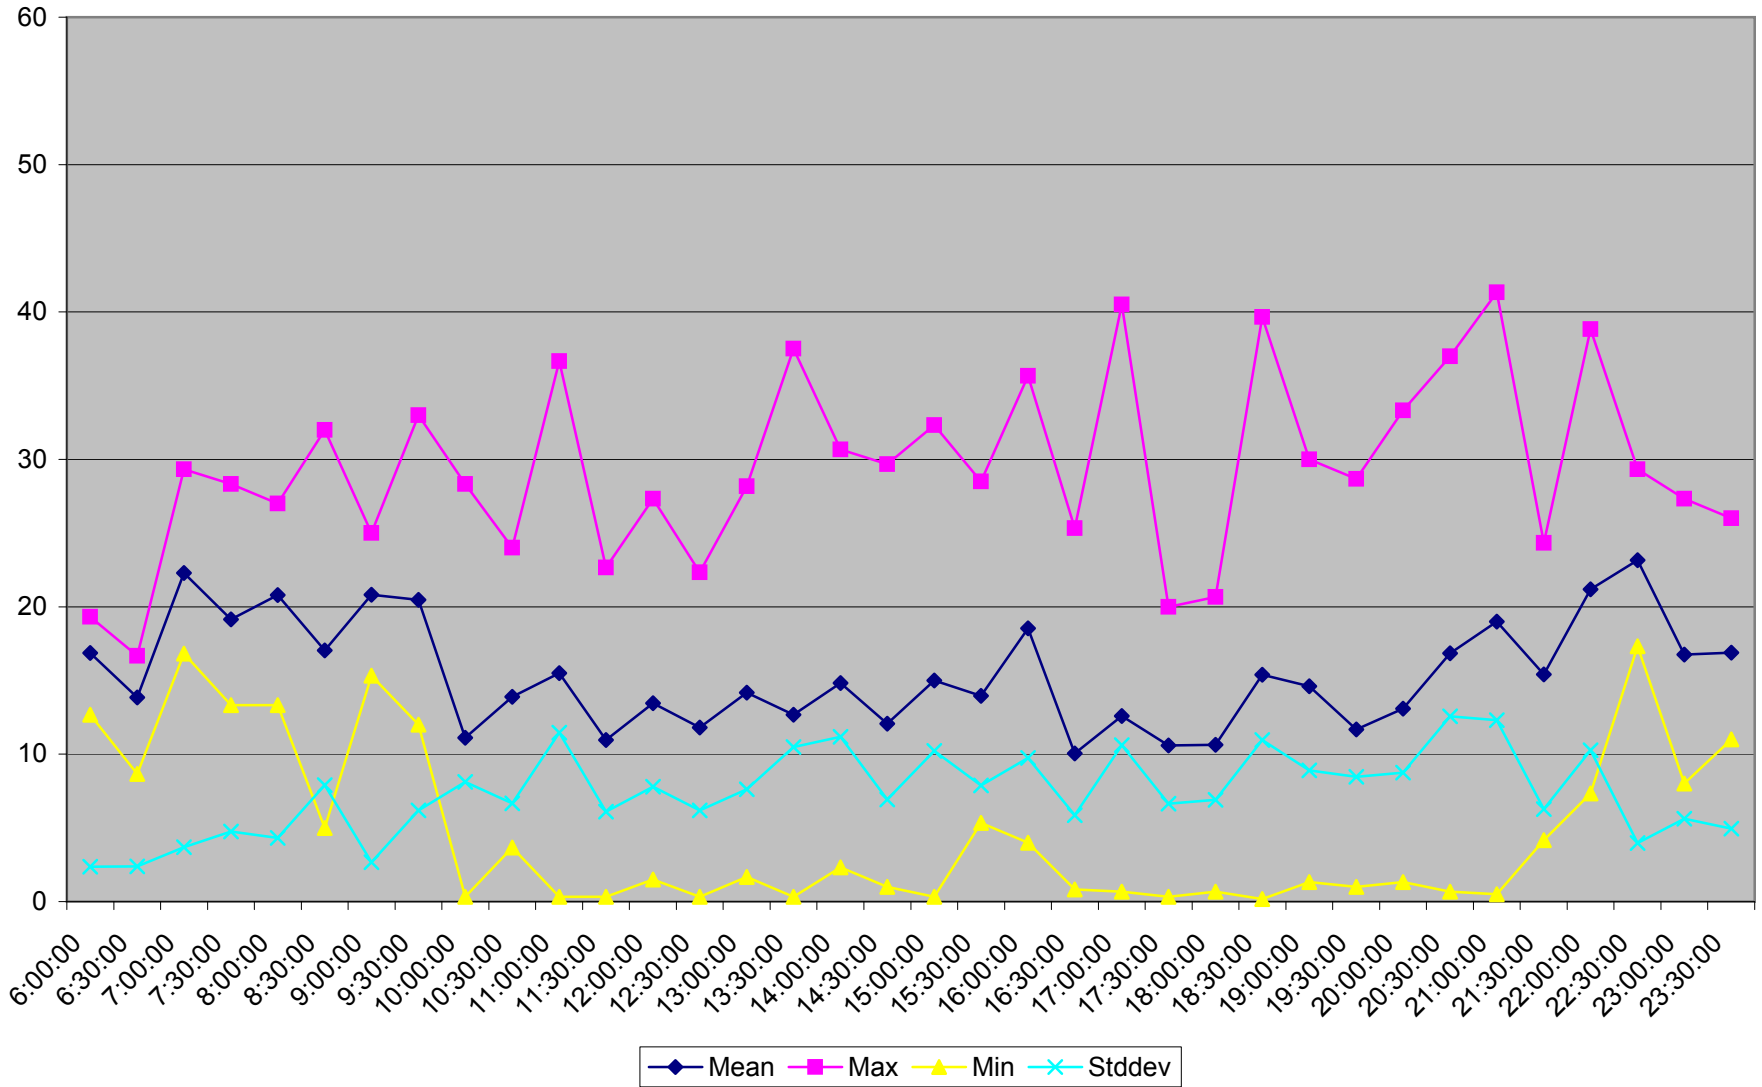

501 Queen Headways at Lakeshore Humber Westbound July 2013 Saturdays

501 Queen Headways at Lakeshore Humber Westbound August 2013 Saturdays

501 Queen Headways at Lakeshore Humber Westbound September 2013 Saturdays

501 Queen Headways at Lakeshore Humber Westbound October 2013 Saturdays

501 Queen Headways at Lakeshore Humber Westbound May 2013 Sundays

501 Queen Headways at Lakeshore Humber Westbound July 2013 Sundays

501 Queen Headways at Lakeshore Humber Westbound August 2013 Sundays

501 Queen Headways at Lakeshore Humber Westbound September 2013 Sundays

501 Queen Headways at Lakeshore Humber Westbound October 2013 Sundays