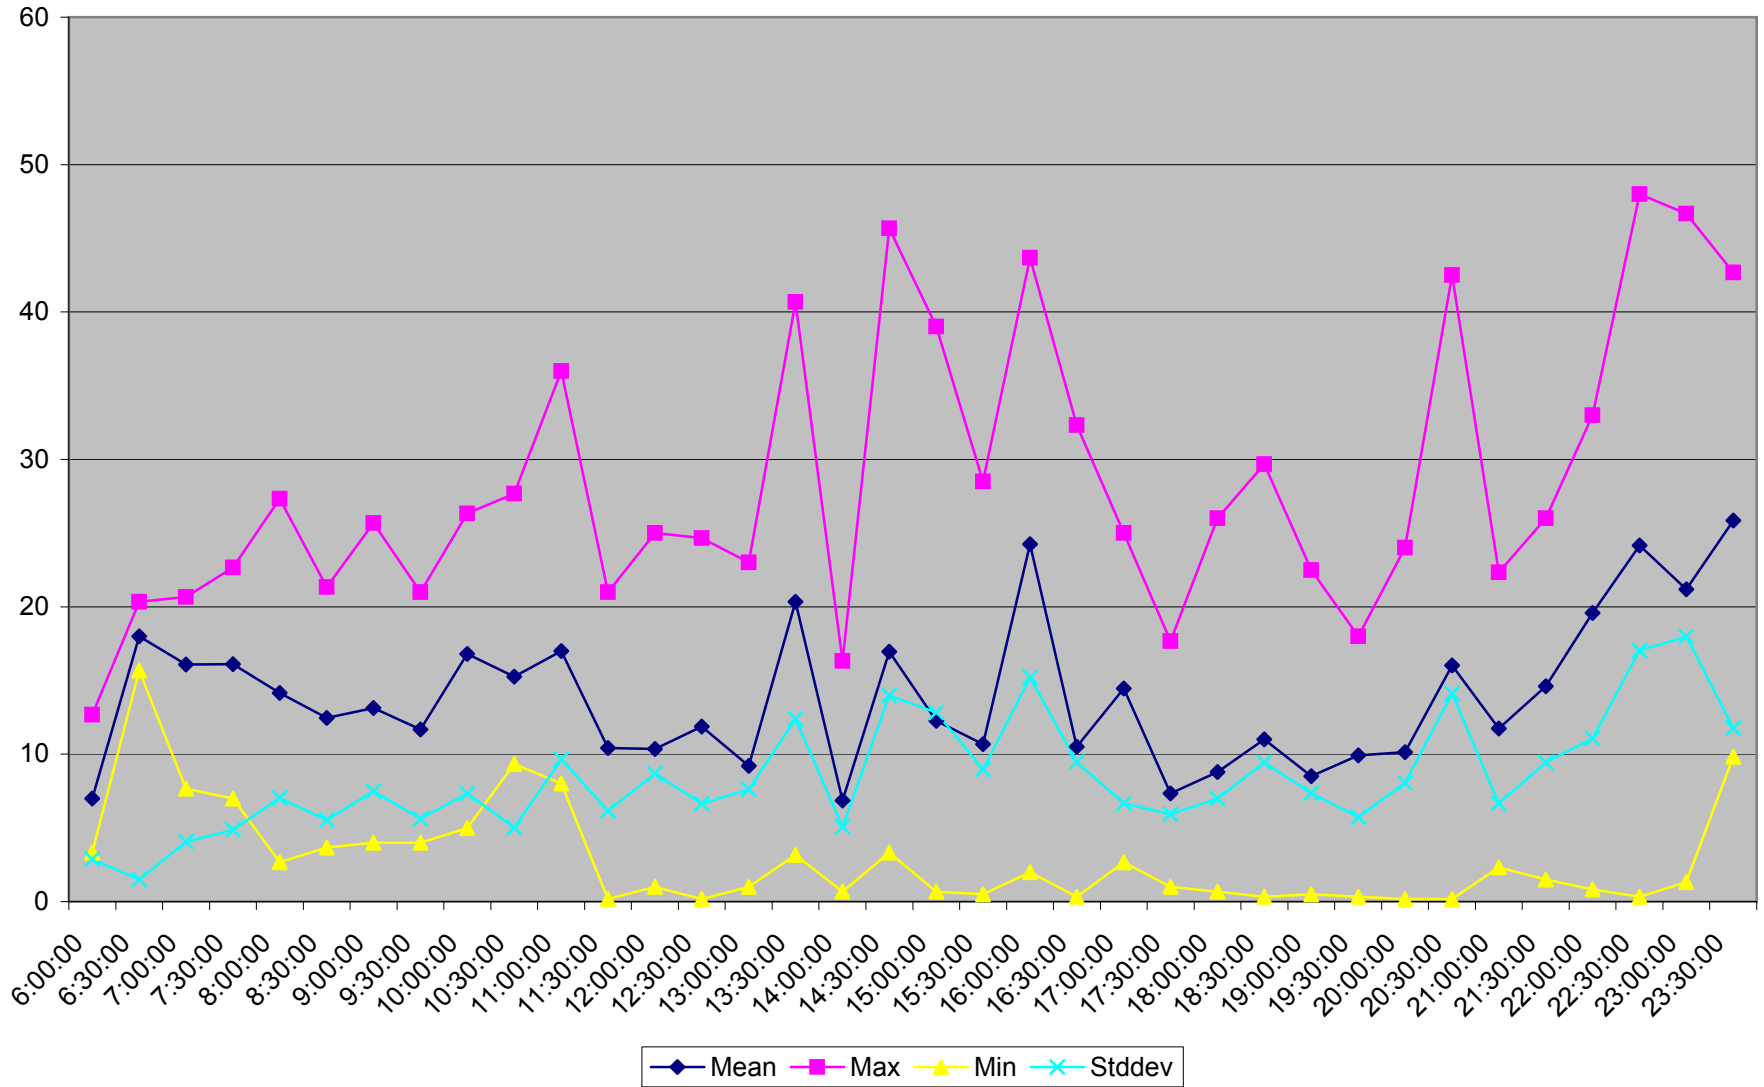

501 Queen Headways at Lakeshore Humber Westbound May 2013 Weekdays

501 Queen Headways at Lakeshore Humber Westbound July 2013 Weekdays

501 Queen Headways at Lakeshore Humber Westbound August 2013 Weekdays

501 Queen Headways at Lakeshore Humber Westbound September 2013 Weekdays

501 Queen Headways at Lakeshore Humber Westbound October 2013 Weekdays

501 Queen Headways at Lakeshore Humber Westbound May 2013 Saturdays

501 Queen Headways at Lakeshore Humber Westbound July 2013 Saturdays

501 Queen Headways at Lakeshore Humber Westbound August 2013 Saturdays

501 Queen Headways at Lakeshore Humber Westbound September 2013 Saturdays

501 Queen Headways at Lakeshore Humber Westbound October 2013 Saturdays

501 Queen Headways at Lakeshore Humber Westbound May 2013 Sundays

501 Queen Headways at Lakeshore Humber Westbound July 2013 Sundays