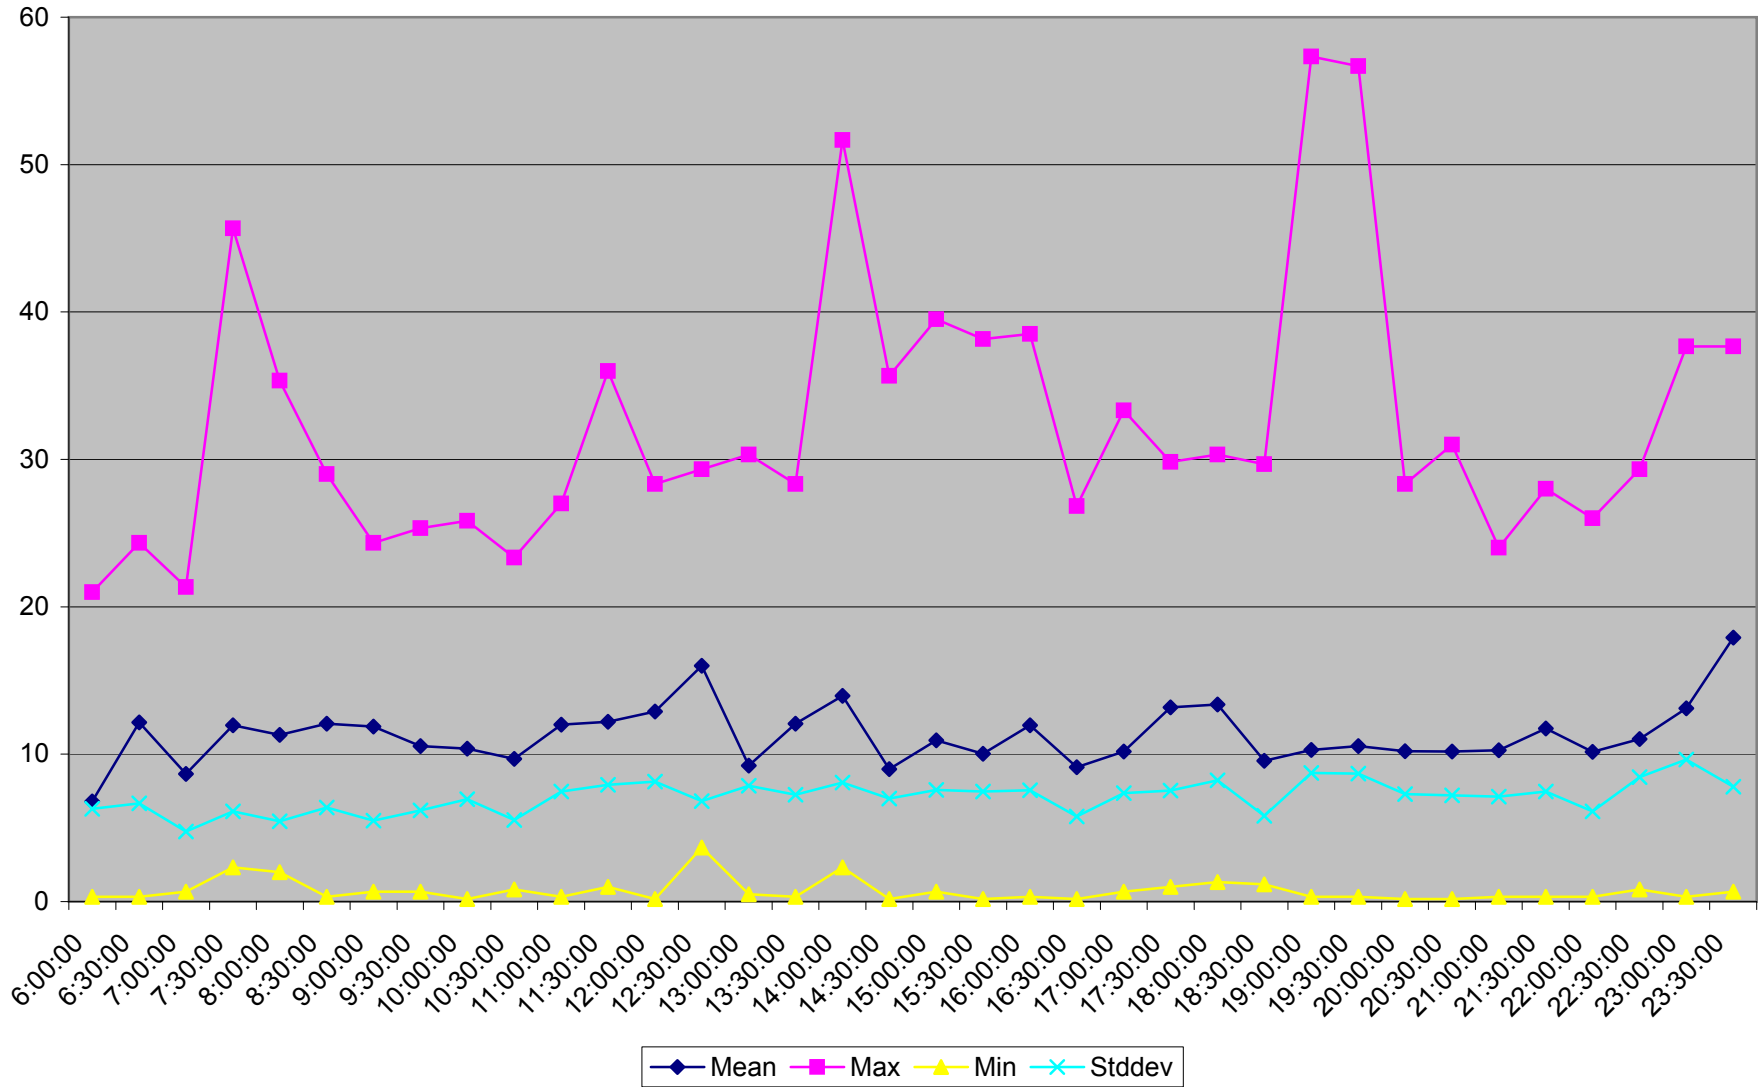

501 Queen Headways at Lakeshore Humber Westbound May 2013 Weekdays

501 Queen Headways at Lakeshore Humber Westbound July 2013 Weekdays

501 Queen Headways at Lakeshore Humber Westbound August 2013 Weekdays

501 Queen Headways at Lakeshore Humber Westbound September 2013 Weekdays

501 Queen Headways at Lakeshore Humber Westbound October 2013 Weekdays

501 Queen Headways at Lakeshore Humber Westbound May 2013 Saturdays

501 Queen Headways at Lakeshore Humber Westbound July 2013 Saturdays

501 Queen Headways at Lakeshore Humber Westbound August 2013 Saturdays

501 Queen Headways at Lakeshore Humber Westbound September 2013 Saturdays

501 Queen Headways at Lakeshore Humber Westbound October 2013 Saturdays

501 Queen Headways at Lakeshore Humber Westbound May 2013 Sundays

501 Queen Headways at Lakeshore Humber Westbound July 2013 Sundays