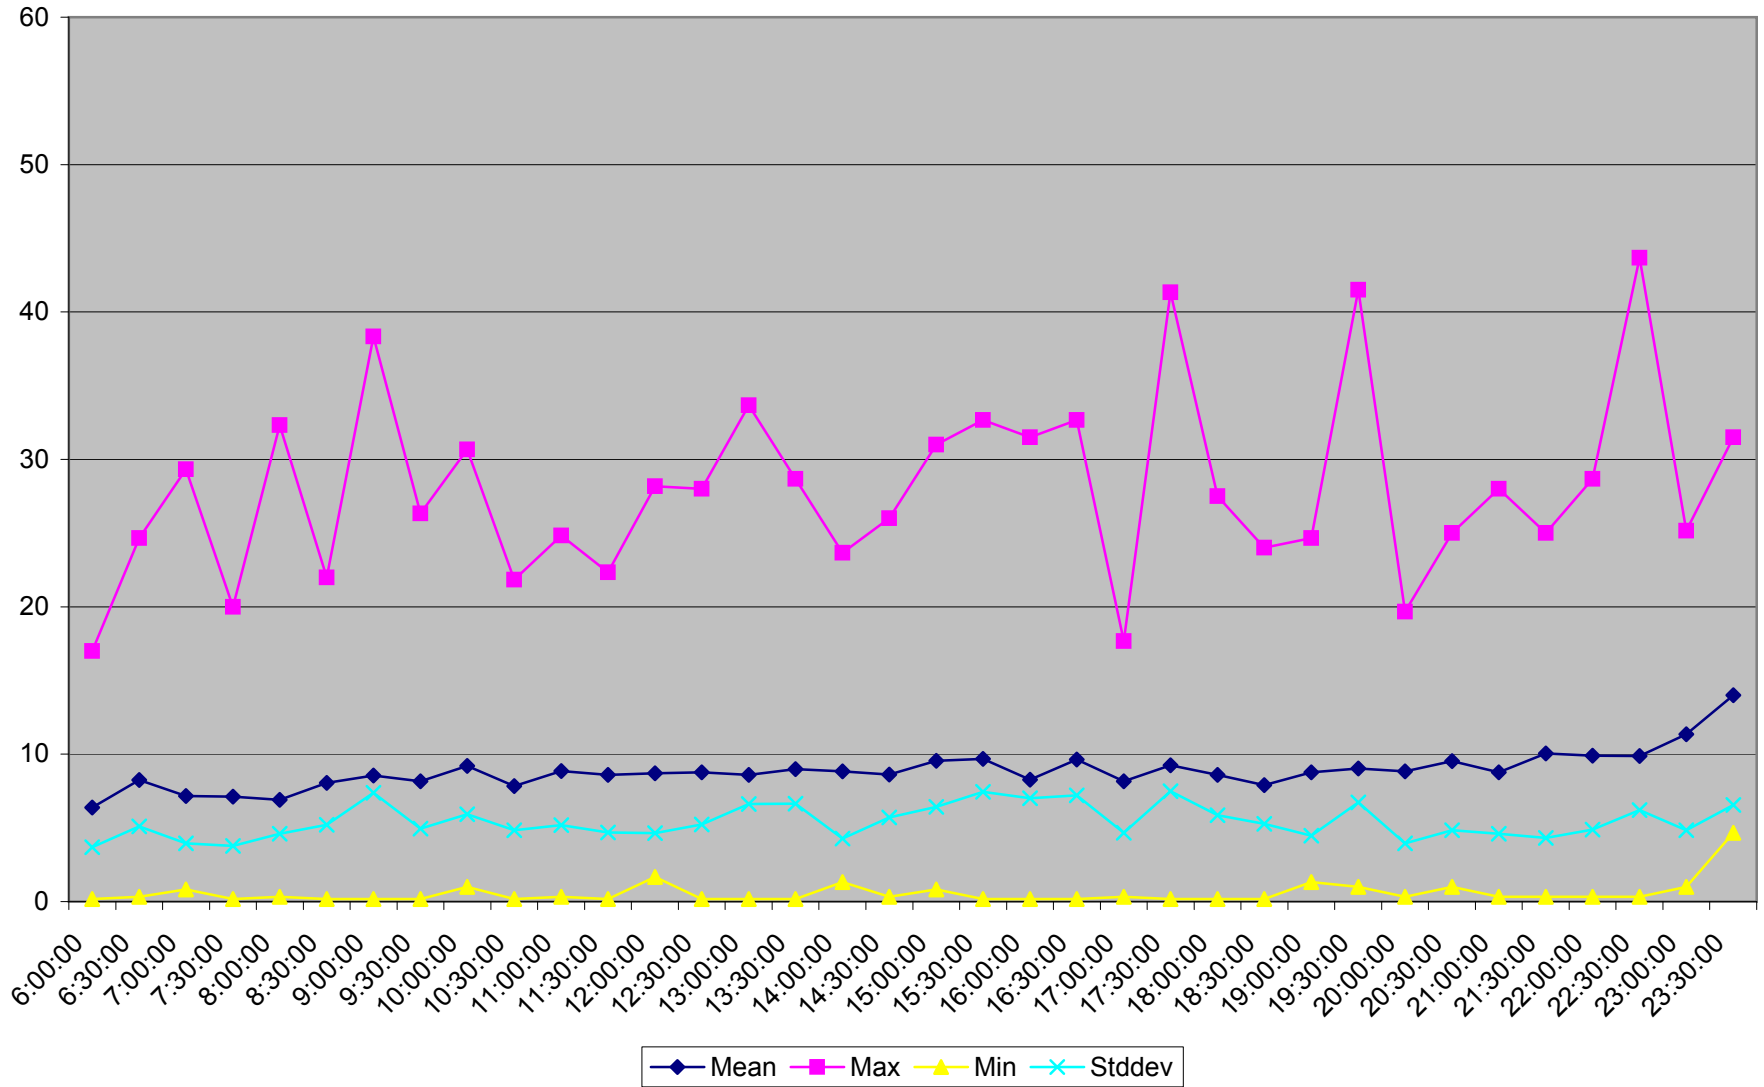

501 Queen Headways at Lakeshore Humber Westbound May 2013 Weekdays

501 Queen Headways at Lakeshore Humber Westbound July 2013 Weekdays

501 Queen Headways at Lakeshore Humber Westbound August 2013 Weekdays

501 Queen Headways at Lakeshore Humber Westbound September 2013 Weekdays

501 Queen Headways at Lakeshore Humber Westbound October 2013 Weekdays

501 Queen Headways at Lakeshore Humber Westbound May 2013 Saturdays

501 Queen Headways at Lakeshore Humber Westbound July 2013 Saturdays

501 Queen Headways at Lakeshore Humber Westbound August 2013 Saturdays

501 Queen Headways at Lakeshore Humber Westbound September 2013 Saturdays

501 Queen Headways at Lakeshore Humber Westbound October 2013 Saturdays

501 Queen Headways at Lakeshore Humber Westbound May 2013 Sundays

501 Queen Headways at Lakeshore Humber Westbound July 2013 Sundays