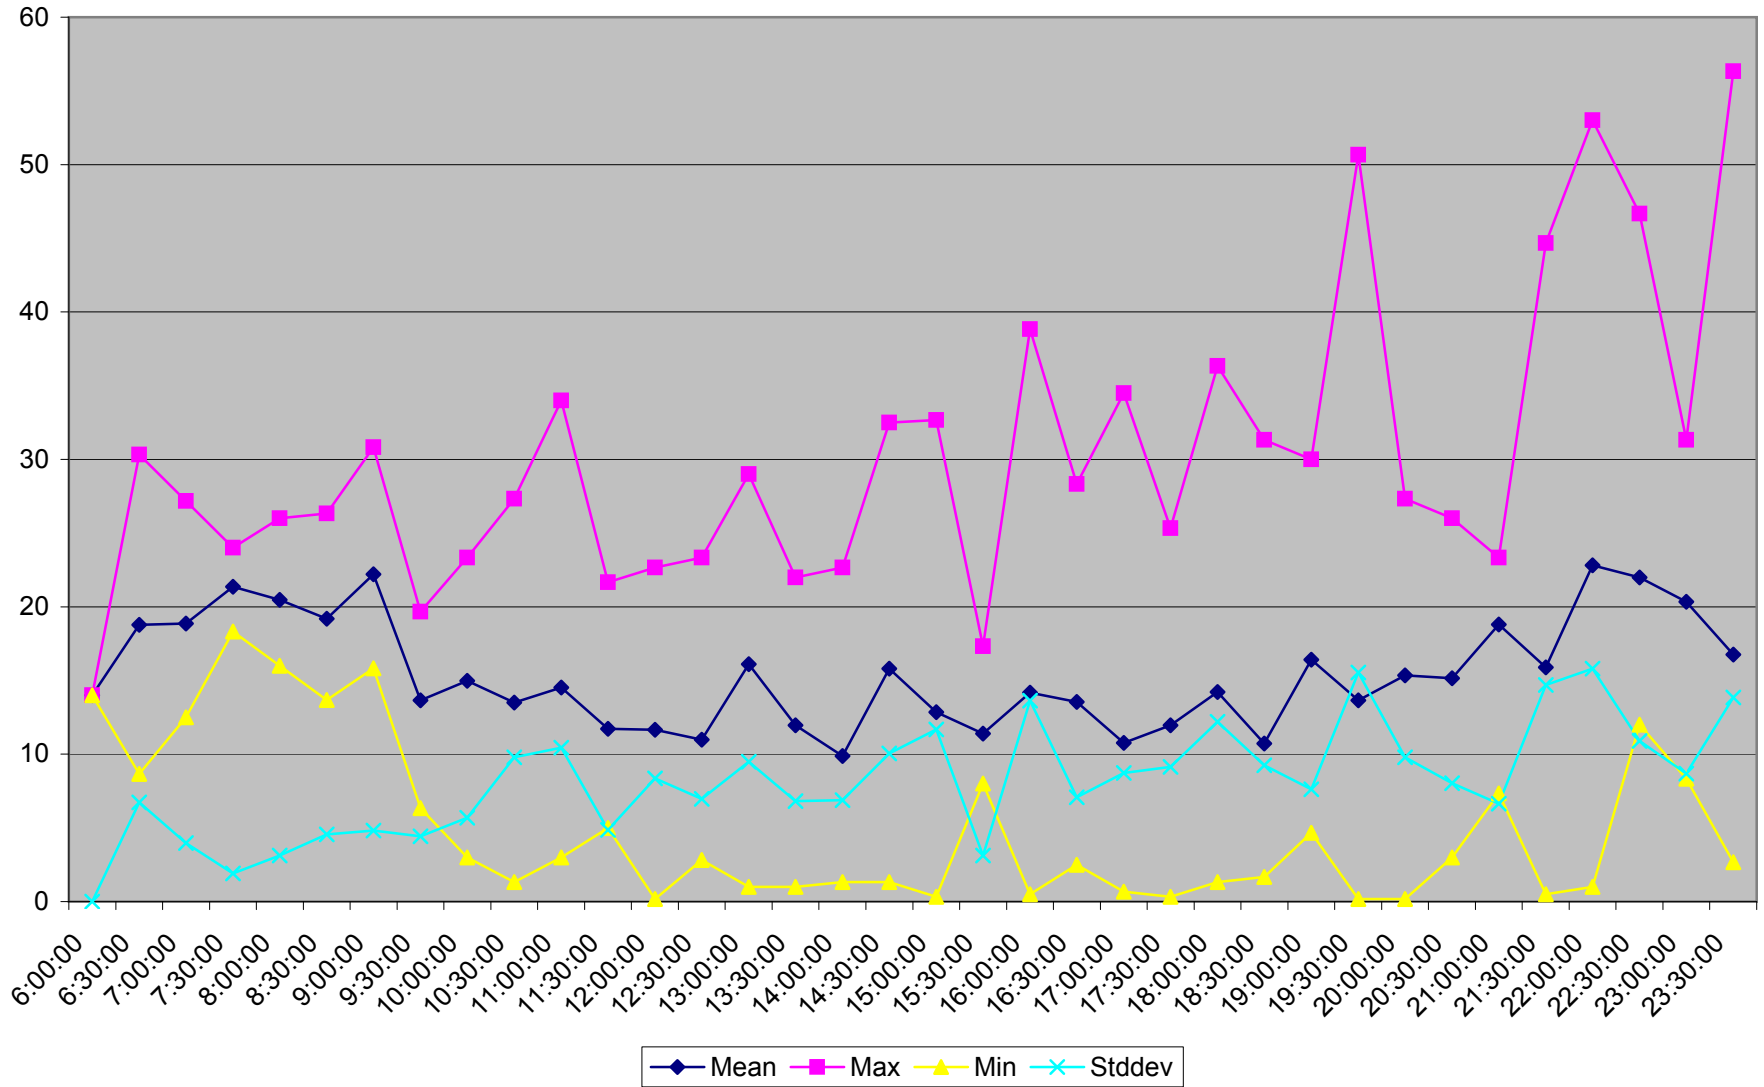

501 Queen Headways at Lakeshore Humber Westbound July 2013 Saturdays

501 Queen Headways at Lakeshore Humber Westbound August 2013 Saturdays

501 Queen Headways at Lakeshore Humber Westbound September 2013 Saturdays

501 Queen Headways at Lakeshore Humber Westbound October 2013 Saturdays

501 Queen Headways at Lakeshore Humber Westbound May 2013 Sundays

501 Queen Headways at Lakeshore Humber Westbound July 2013 Sundays

501 Queen Headways at Lakeshore Humber Westbound August 2013 Sundays

501 Queen Headways at Lakeshore Humber Westbound September 2013 Sundays

501 Queen Headways at Lakeshore Humber Westbound October 2013 Sundays