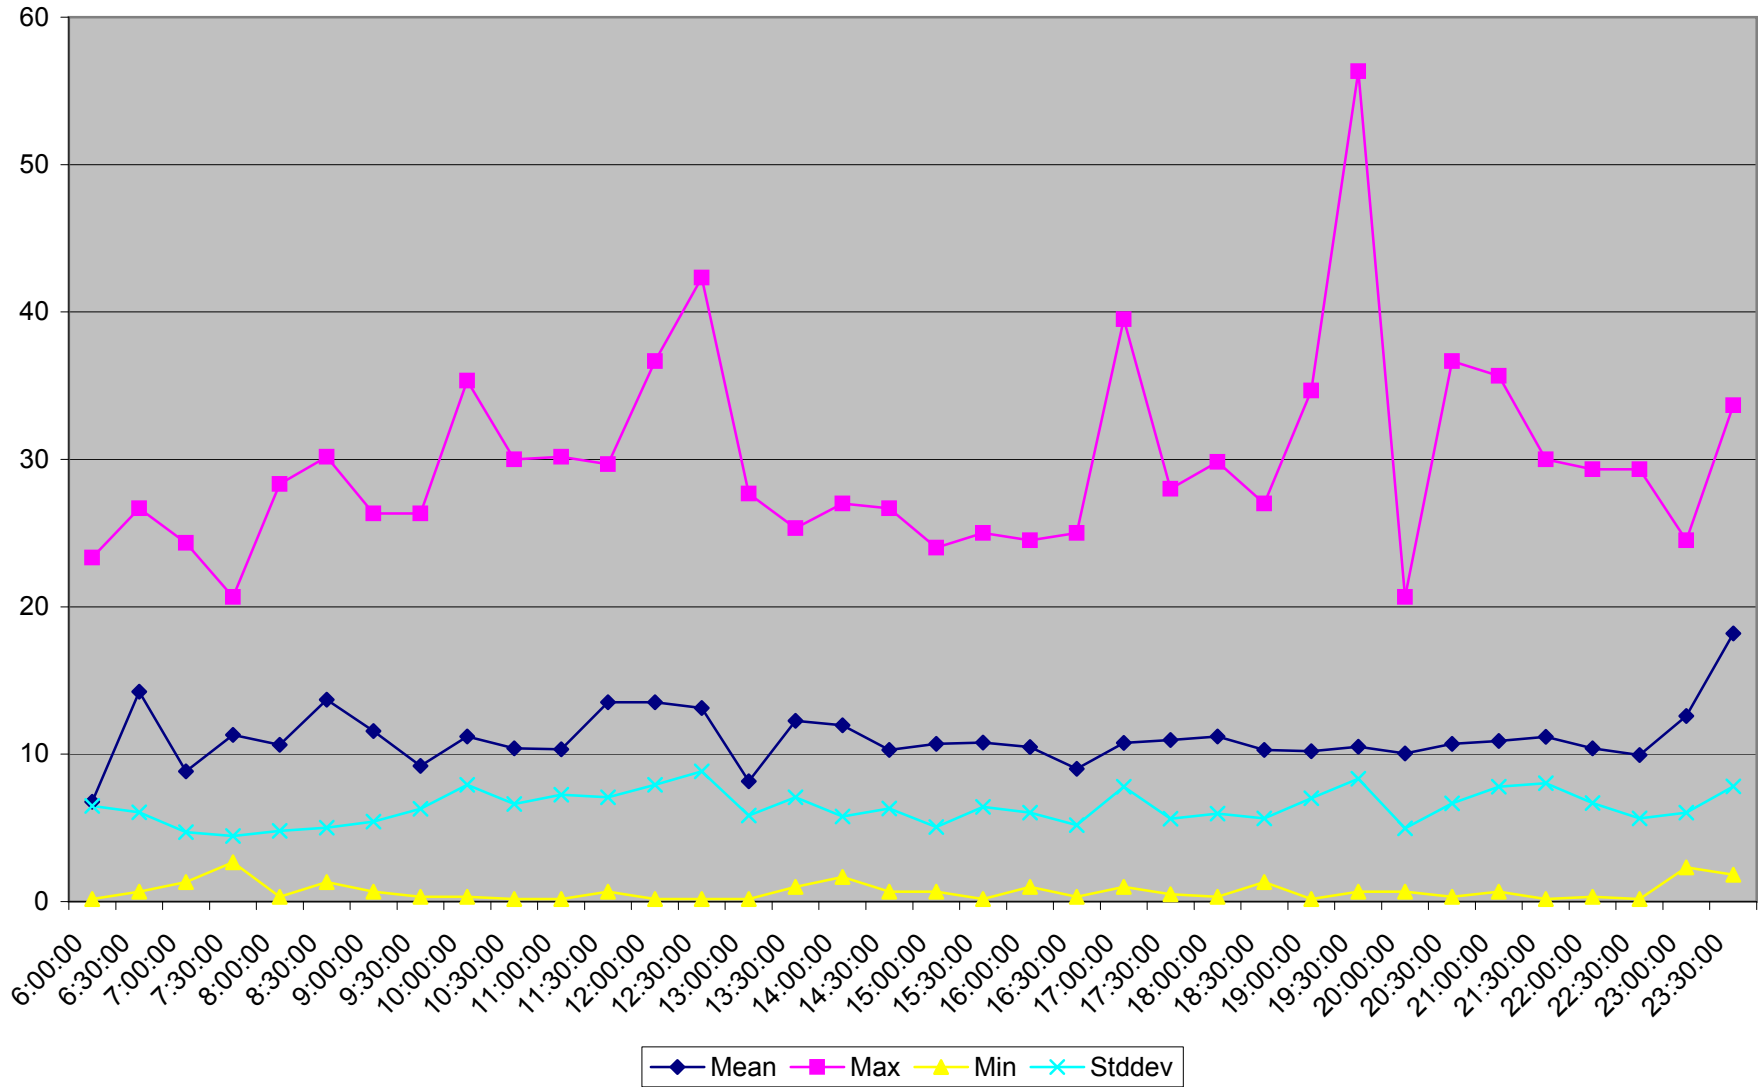

501 Queen Headways at Lakeshore Humber Westbound May 2013 Weekdays

501 Queen Headways at Lakeshore Humber Westbound July 2013 Weekdays

501 Queen Headways at Lakeshore Humber Westbound August 2013 Weekdays

501 Queen Headways at Lakeshore Humber Westbound September 2013 Weekdays

501 Queen Headways at Lakeshore Humber Westbound October 2013 Weekdays

501 Queen Headways at Lakeshore Humber Westbound May 2013 Saturdays

501 Queen Headways at Lakeshore Humber Westbound July 2013 Saturdays

501 Queen Headways at Lakeshore Humber Westbound August 2013 Saturdays

501 Queen Headways at Lakeshore Humber Westbound September 2013 Saturdays

501 Queen Headways at Lakeshore Humber Westbound October 2013 Saturdays

501 Queen Headways at Lakeshore Humber Westbound May 2013 Sundays

501 Queen Headways at Lakeshore Humber Westbound July 2013 Sundays