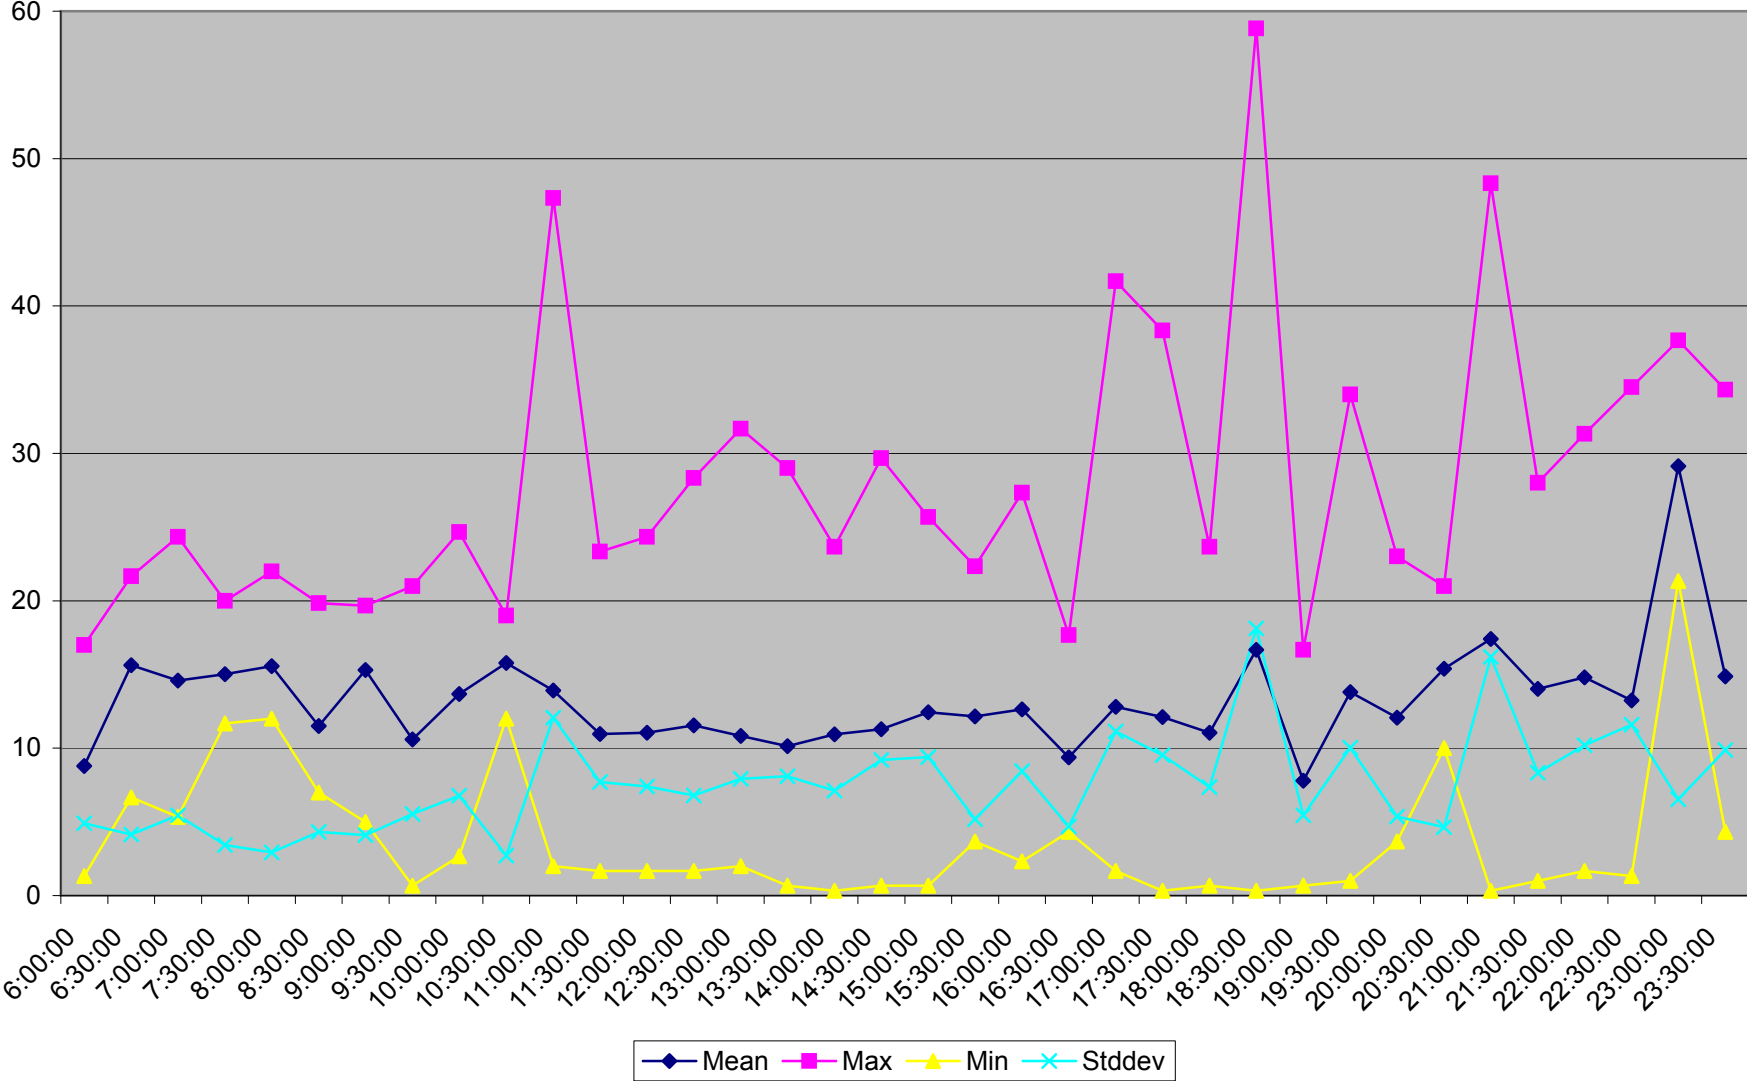

501 Queen Headways at Lakeshore Humber Westbound May 2013 Weekdays

501 Queen Headways at Lakeshore Humber Westbound July 2013 Weekdays

501 Queen Headways at Lakeshore Humber Westbound August 2013 Weekdays

501 Queen Headways at Lakeshore Humber Westbound September 2013 Weekdays

501 Queen Headways at Lakeshore Humber Westbound October 2013 Weekdays

501 Queen Headways at Lakeshore Humber Westbound May 2013 Saturdays

501 Queen Headways at Lakeshore Humber Westbound July 2013 Saturdays

501 Queen Headways at Lakeshore Humber Westbound August 2013 Saturdays

501 Queen Headways at Lakeshore Humber Westbound September 2013 Saturdays

501 Queen Headways at Lakeshore Humber Westbound October 2013 Saturdays

501 Queen Headways at Lakeshore Humber Westbound May 2013 Sundays

501 Queen Headways at Lakeshore Humber Westbound July 2013 Sundays