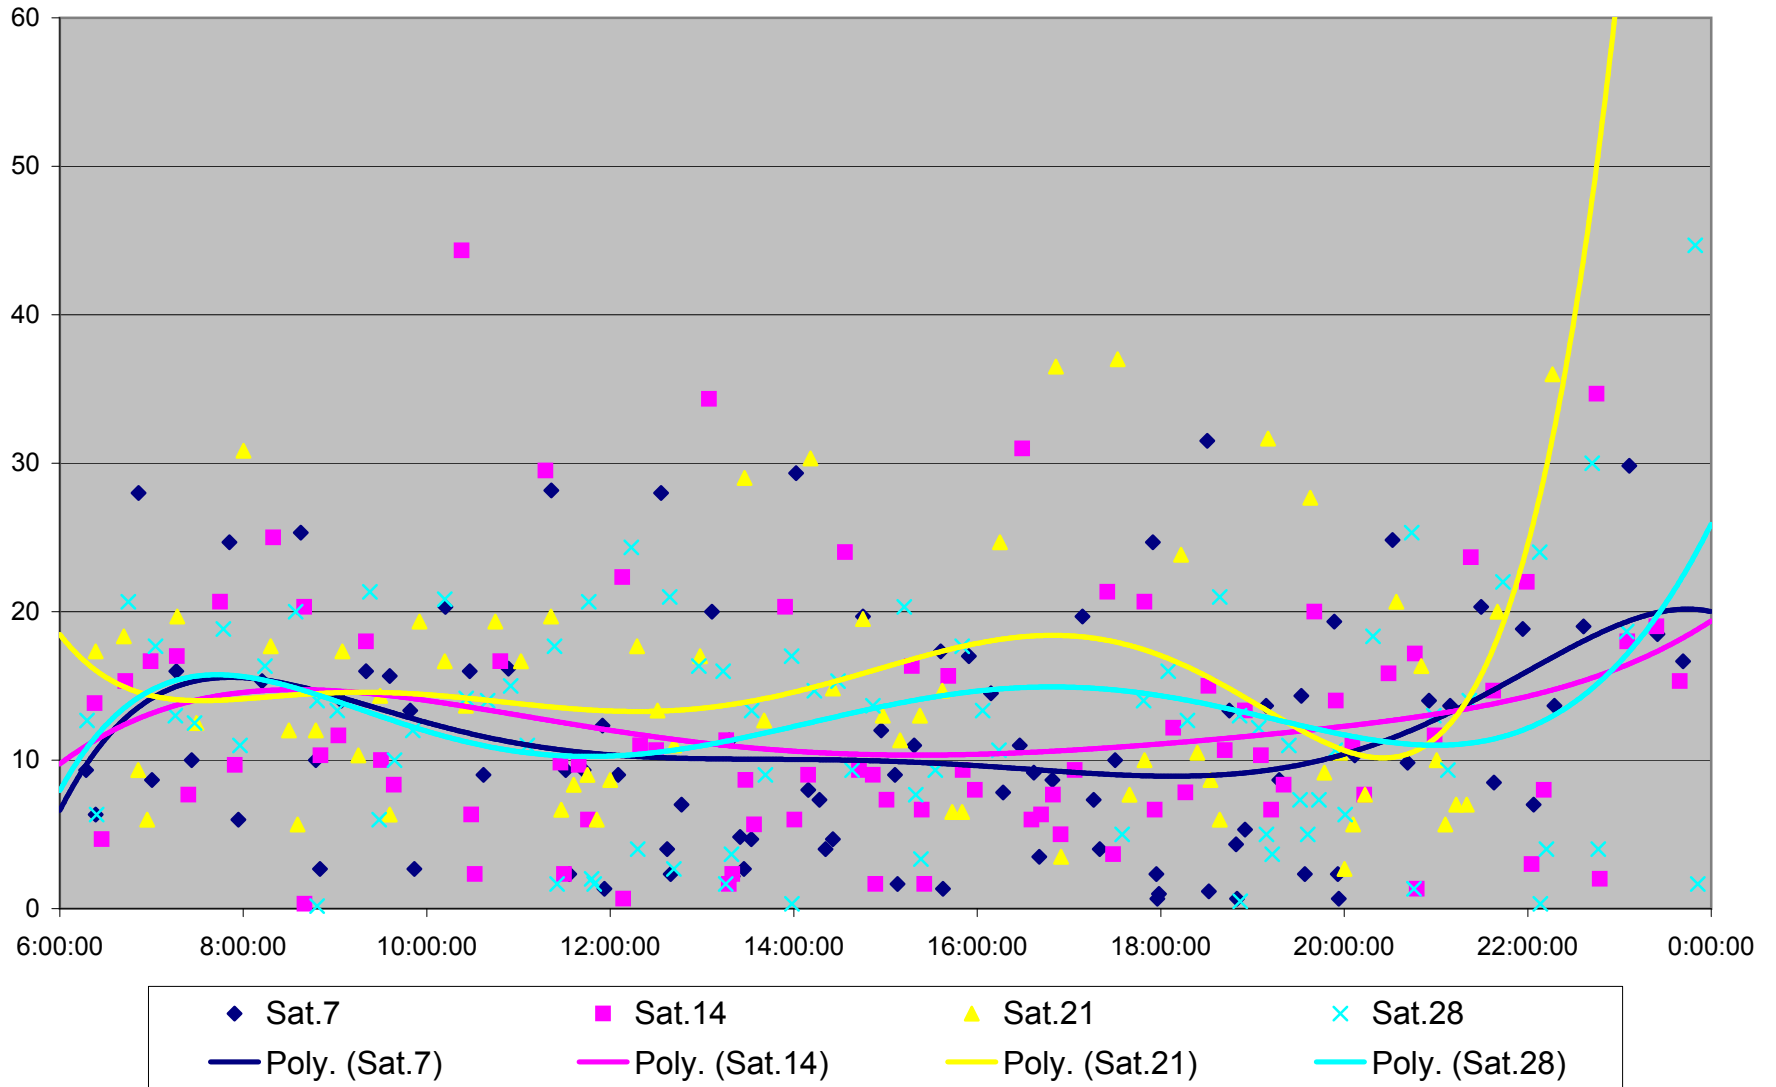

# 501 Queen Headways at Lakeshore Humber Westbound May 2013

### 501 Queen Headways at Lakeshore Humber Westbound July 2013

### 501 Queen Headways at Lakeshore Humber Westbound August 2013

### 501 Queen Headways at Lakeshore Humber Westbound September 2013