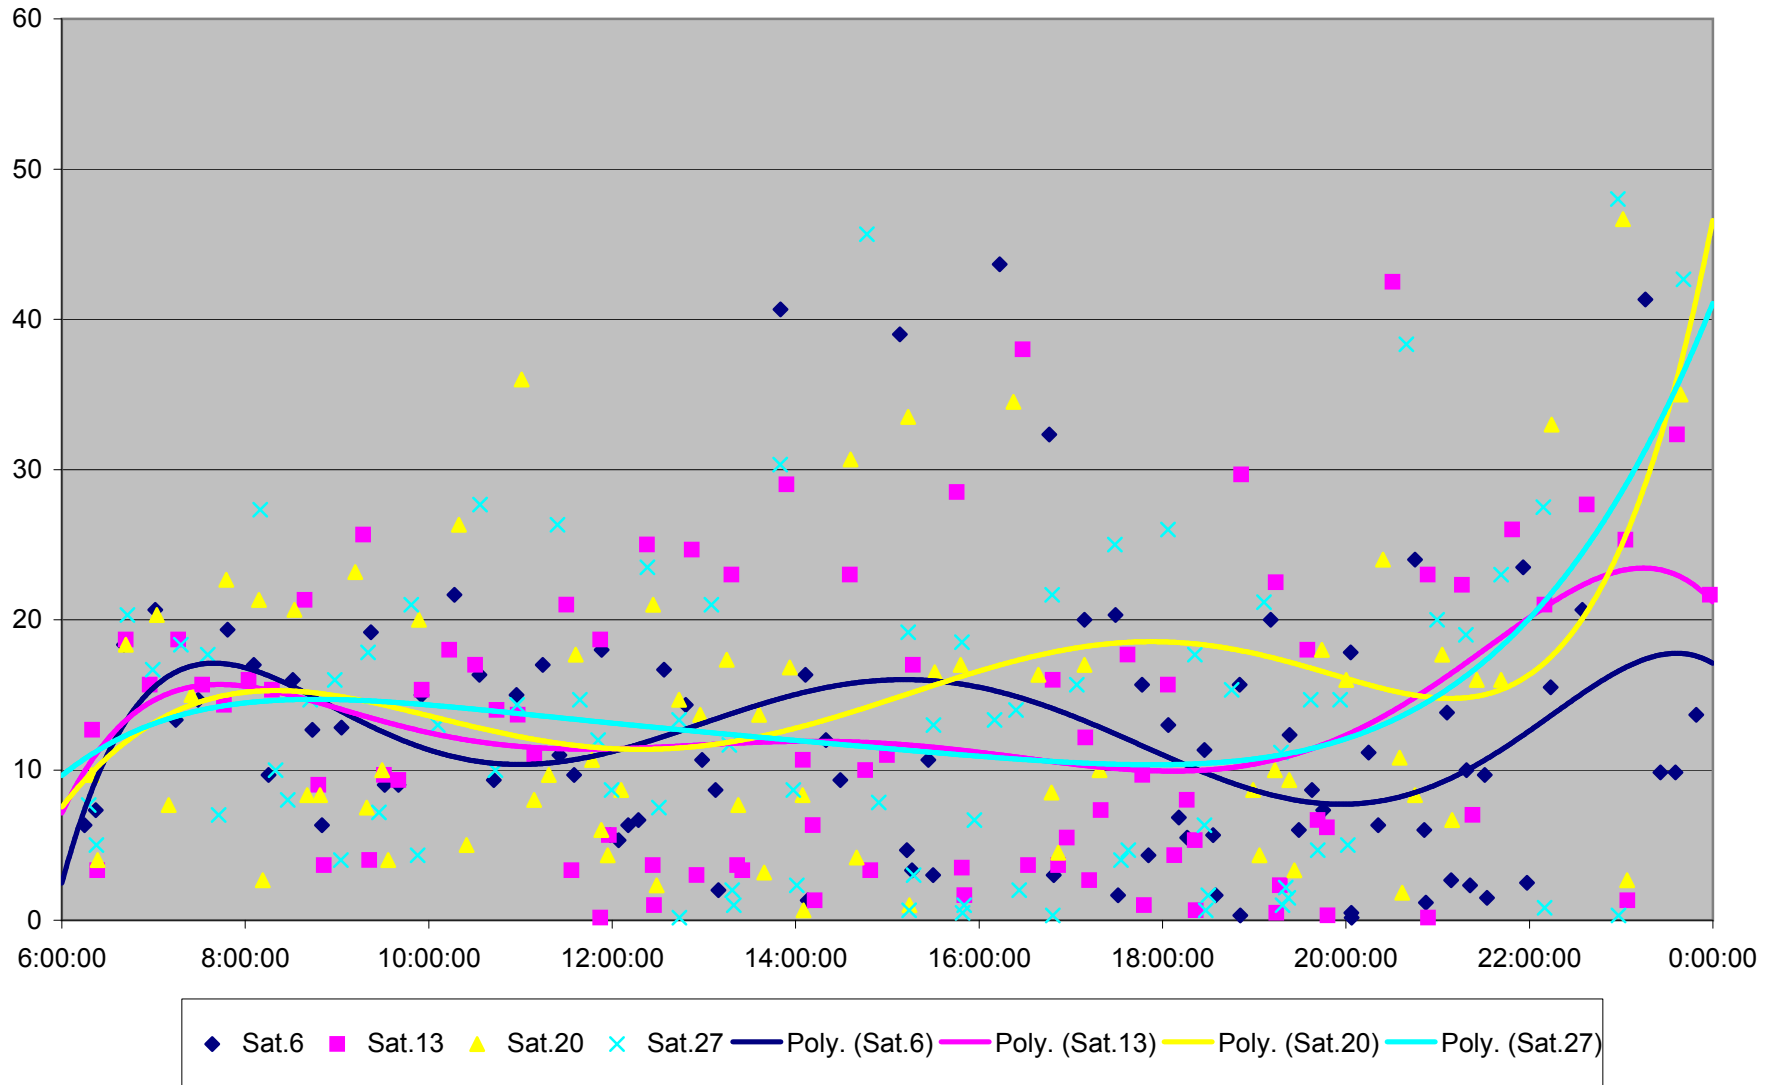

# 501 Queen Headways at Lakeshore Humber Westbound May 2013

### 501 Queen Headways at Lakeshore Humber Westbound July 2013

### 501 Queen Headways at Lakeshore Humber Westbound August 2013

### 501 Queen Headways at Lakeshore Humber Westbound September 2013