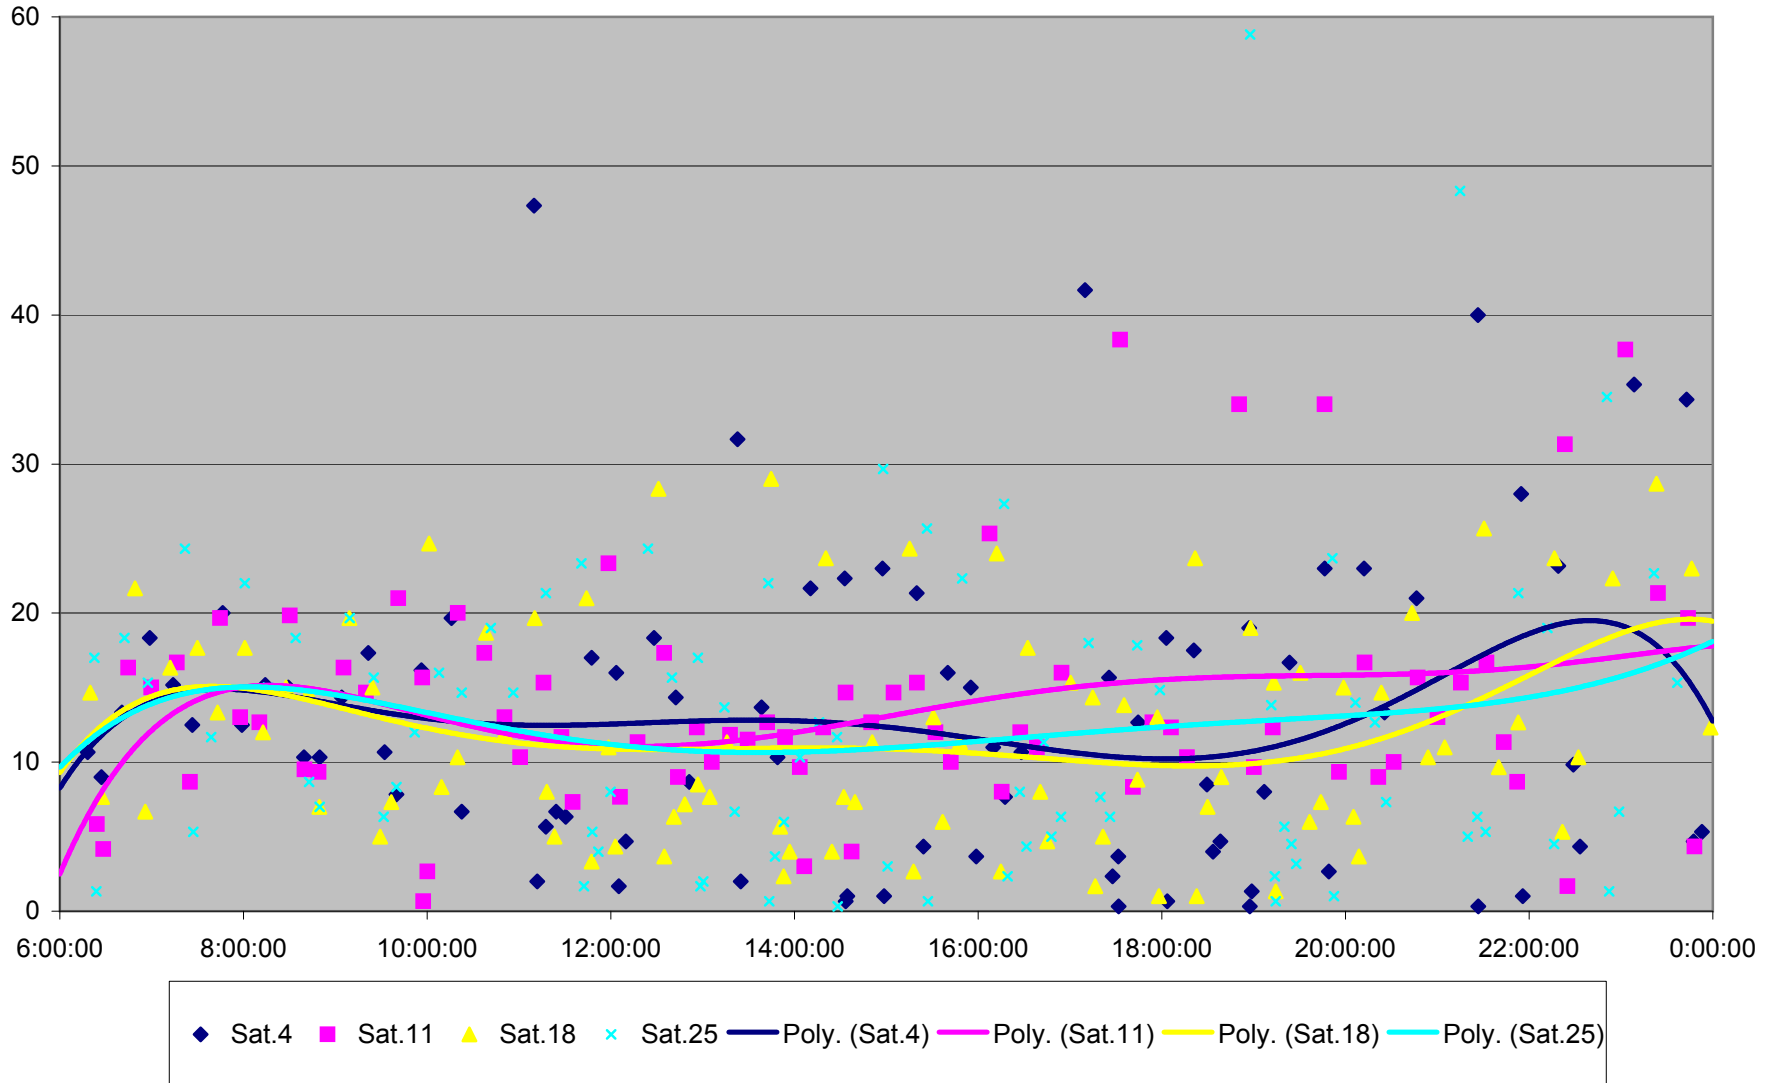

# 501 Queen Headways at Lakeshore Humber Westbound May 2013

### 501 Queen Headways at Lakeshore Humber Westbound July 2013

### 501 Queen Headways at Lakeshore Humber Westbound August 2013

### 501 Queen Headways at Lakeshore Humber Westbound September 2013