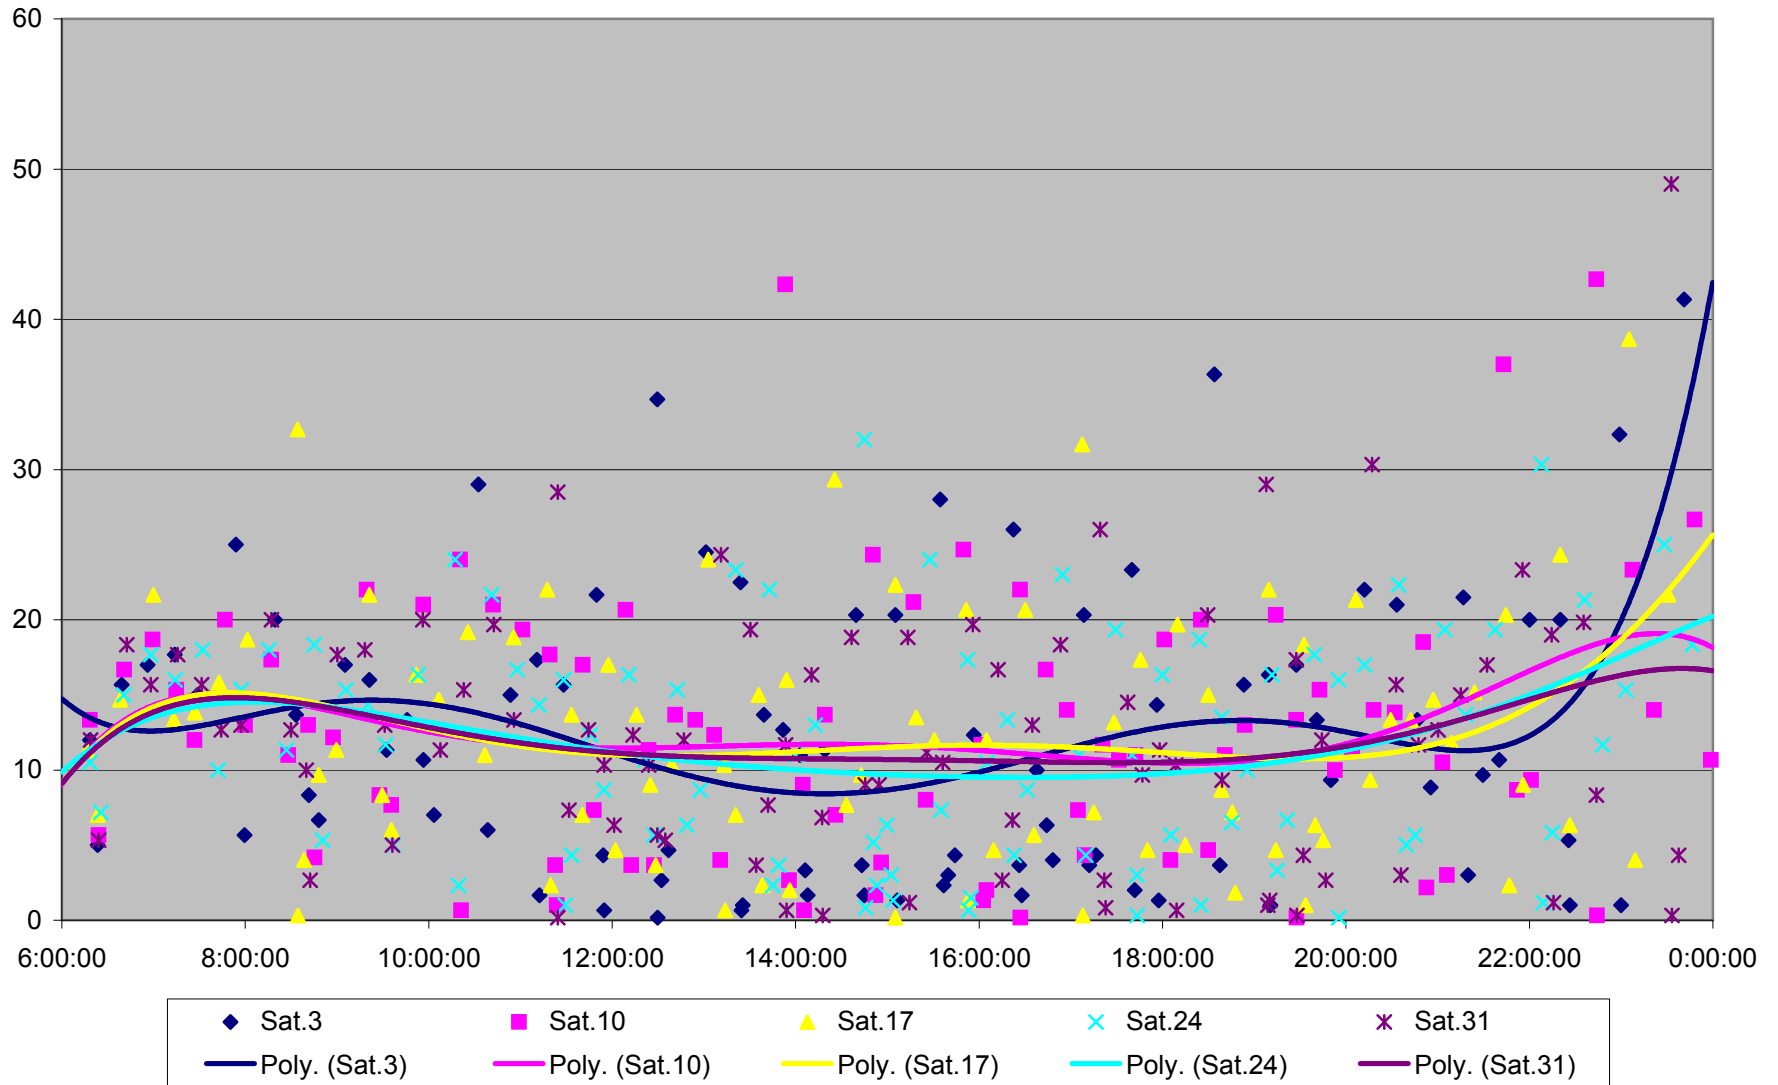

# 501 Queen Headways at Lakeshore Humber Westbound May 2013

### 501 Queen Headways at Lakeshore Humber Westbound July 2013

### 501 Queen Headways at Lakeshore Humber Westbound August 2013

### 501 Queen Headways at Lakeshore Humber Westbound September 2013