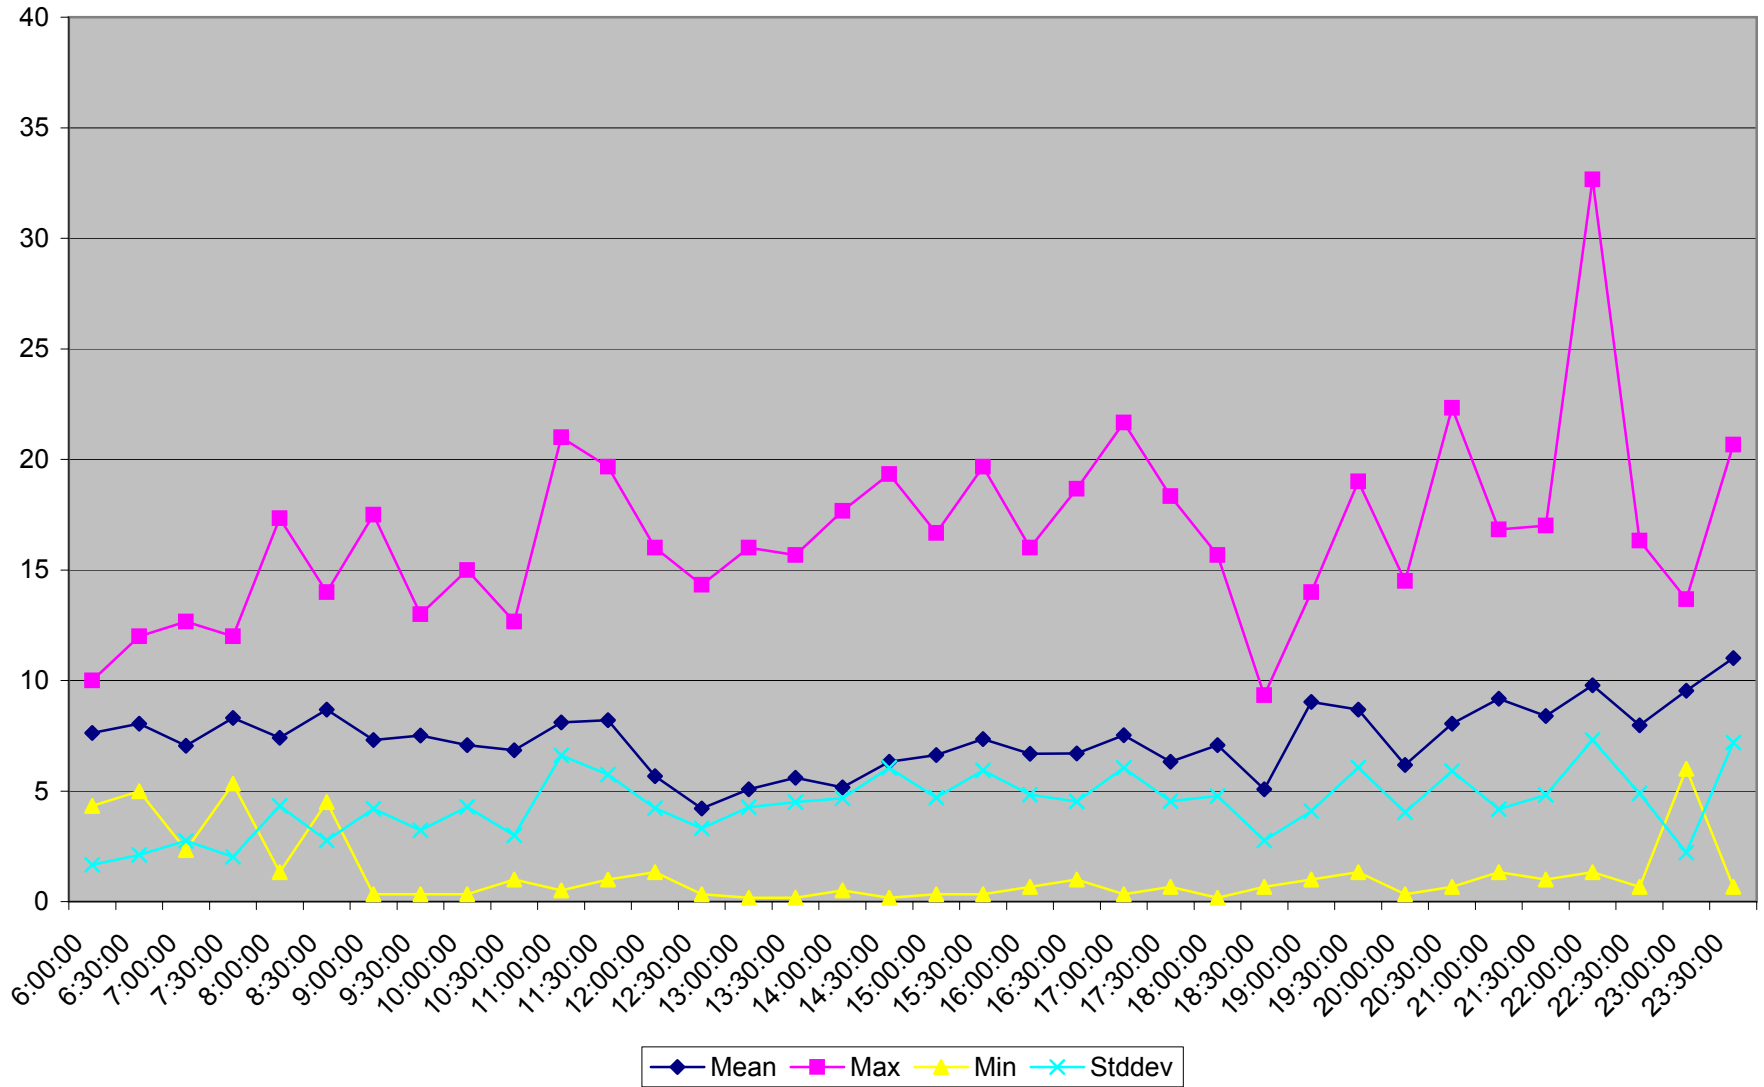

501 Queen Headways at Greenwood Ave. Westbound May 2013 Weekdays

501 Queen Headways at Greenwood Ave. Westbound July 2013 Weekdays

501 Queen Headways at Greenwood Ave. Westbound August 2013 Weekdays

501 Queen Headways at Greenwood Ave. Westbound September 2013 Weekdays

501 Queen Headways at Greenwood Ave. Westbound October 2013 Weekdays

501 Queen Headways at Greenwood Ave. Westbound May 2013 Saturdays

501 Queen Headways at Greenwood Ave. Westbound July 2013 Saturdays

501 Queen Headways at Greenwood Ave. Westbound August 2013 Saturdays

501 Queen Headways at Greenwood Ave. Westbound September 2013 Saturdays

501 Queen Headways at Greenwood Ave. Westbound October 2013 Saturdays

501 Queen Headways at Greenwood Ave. Westbound May 2013 Sundays