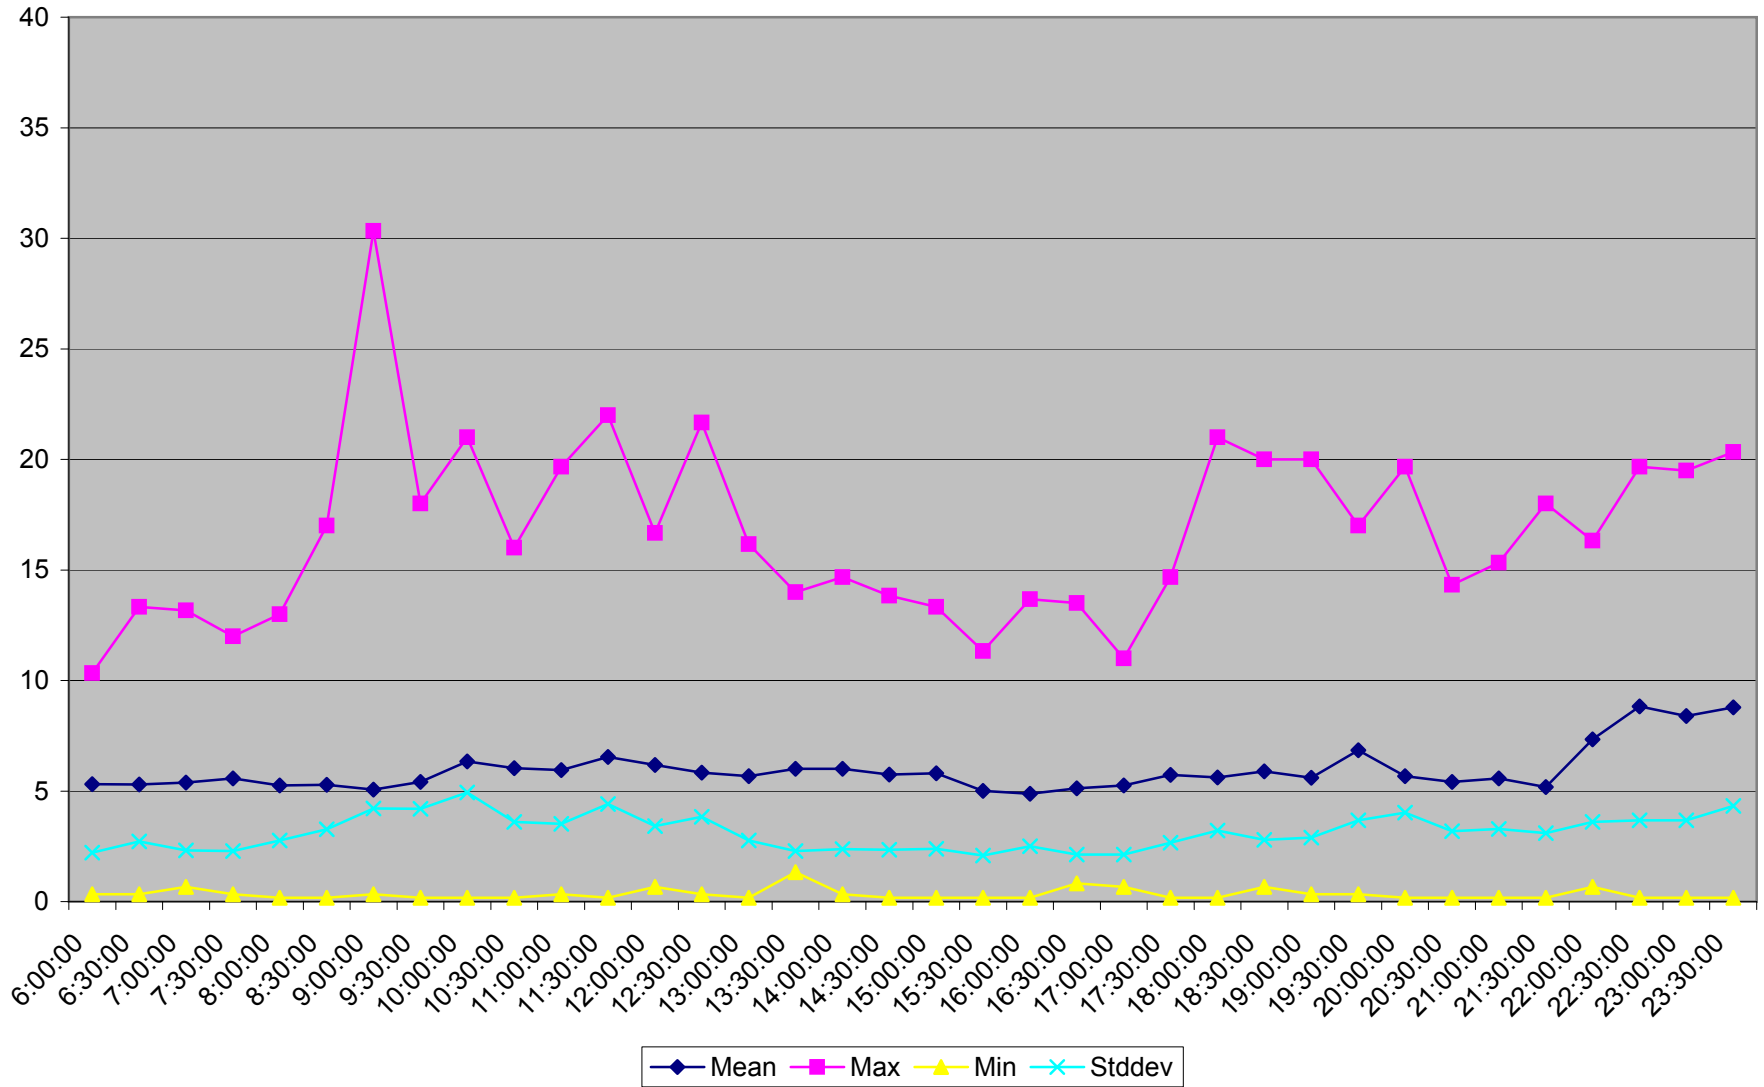

501 Queen Headways at Greenwood Ave. Westbound May 2013 Weekdays

501 Queen Headways at Greenwood Ave. Westbound July 2013 Weekdays

501 Queen Headways at Greenwood Ave. Westbound August 2013 Weekdays

501 Queen Headways at Greenwood Ave. Westbound September 2013 Weekdays

501 Queen Headways at Greenwood Ave. Westbound October 2013 Weekdays

501 Queen Headways at Greenwood Ave. Westbound May 2013 Saturdays

501 Queen Headways at Greenwood Ave. Westbound July 2013 Saturdays

501 Queen Headways at Greenwood Ave. Westbound August 2013 Saturdays

501 Queen Headways at Greenwood Ave. Westbound September 2013 Saturdays

501 Queen Headways at Greenwood Ave. Westbound October 2013 Saturdays

501 Queen Headways at Greenwood Ave. Westbound May 2013 Sundays