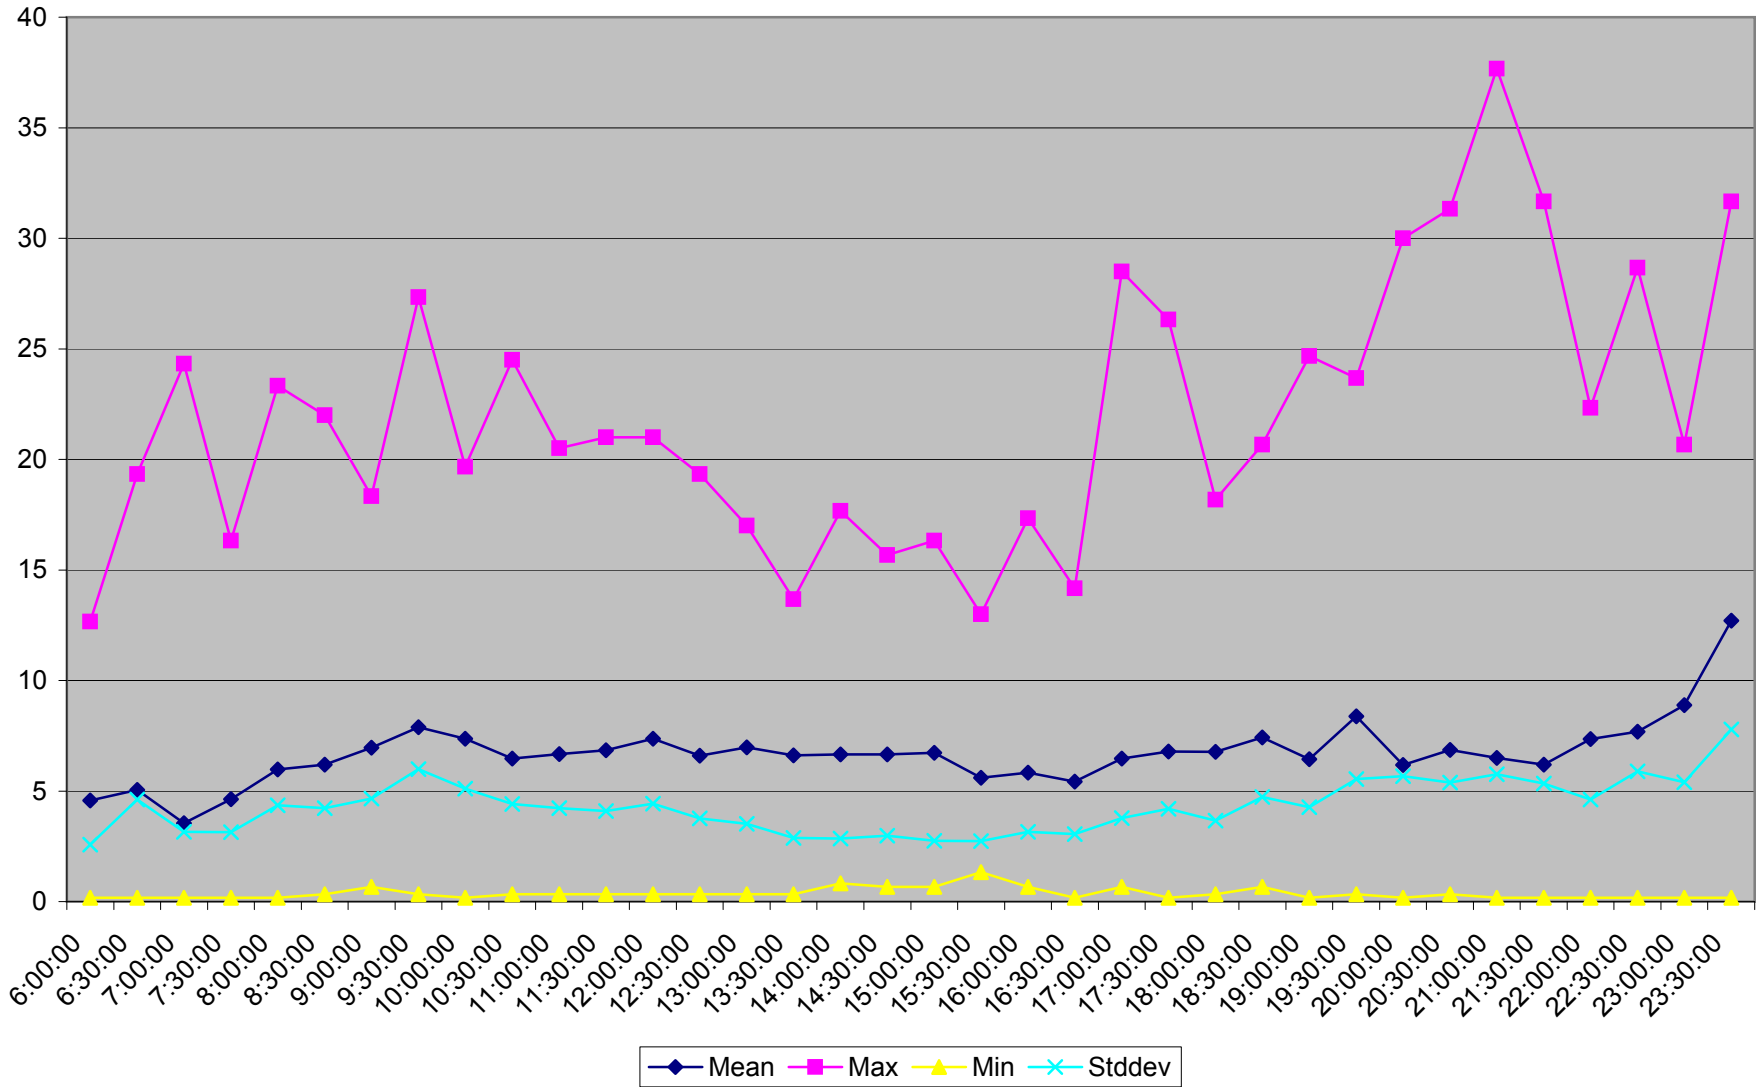

501 Queen Headways at Greenwood Ave. Westbound May 2013 Weekdays

501 Queen Headways at Greenwood Ave. Westbound July 2013 Weekdays

501 Queen Headways at Greenwood Ave. Westbound August 2013 Weekdays

501 Queen Headways at Greenwood Ave. Westbound September 2013 Weekdays

501 Queen Headways at Greenwood Ave. Westbound October 2013 Weekdays

501 Queen Headways at Greenwood Ave. Westbound May 2013 Saturdays

501 Queen Headways at Greenwood Ave. Westbound July 2013 Saturdays

501 Queen Headways at Greenwood Ave. Westbound August 2013 Saturdays

501 Queen Headways at Greenwood Ave. Westbound September 2013 Saturdays

501 Queen Headways at Greenwood Ave. Westbound October 2013 Saturdays

501 Queen Headways at Greenwood Ave. Westbound May 2013 Sundays

501 Queen Headways at Greenwood Ave. Westbound July 2013 Sundays

501 Queen Headways at Greenwood Ave. Westbound August 2013 Sundays

501 Queen Headways at Greenwood Ave. Westbound September 2013 Sundays

501 Queen Headways at Greenwood Ave. Westbound October 2013 Sundays