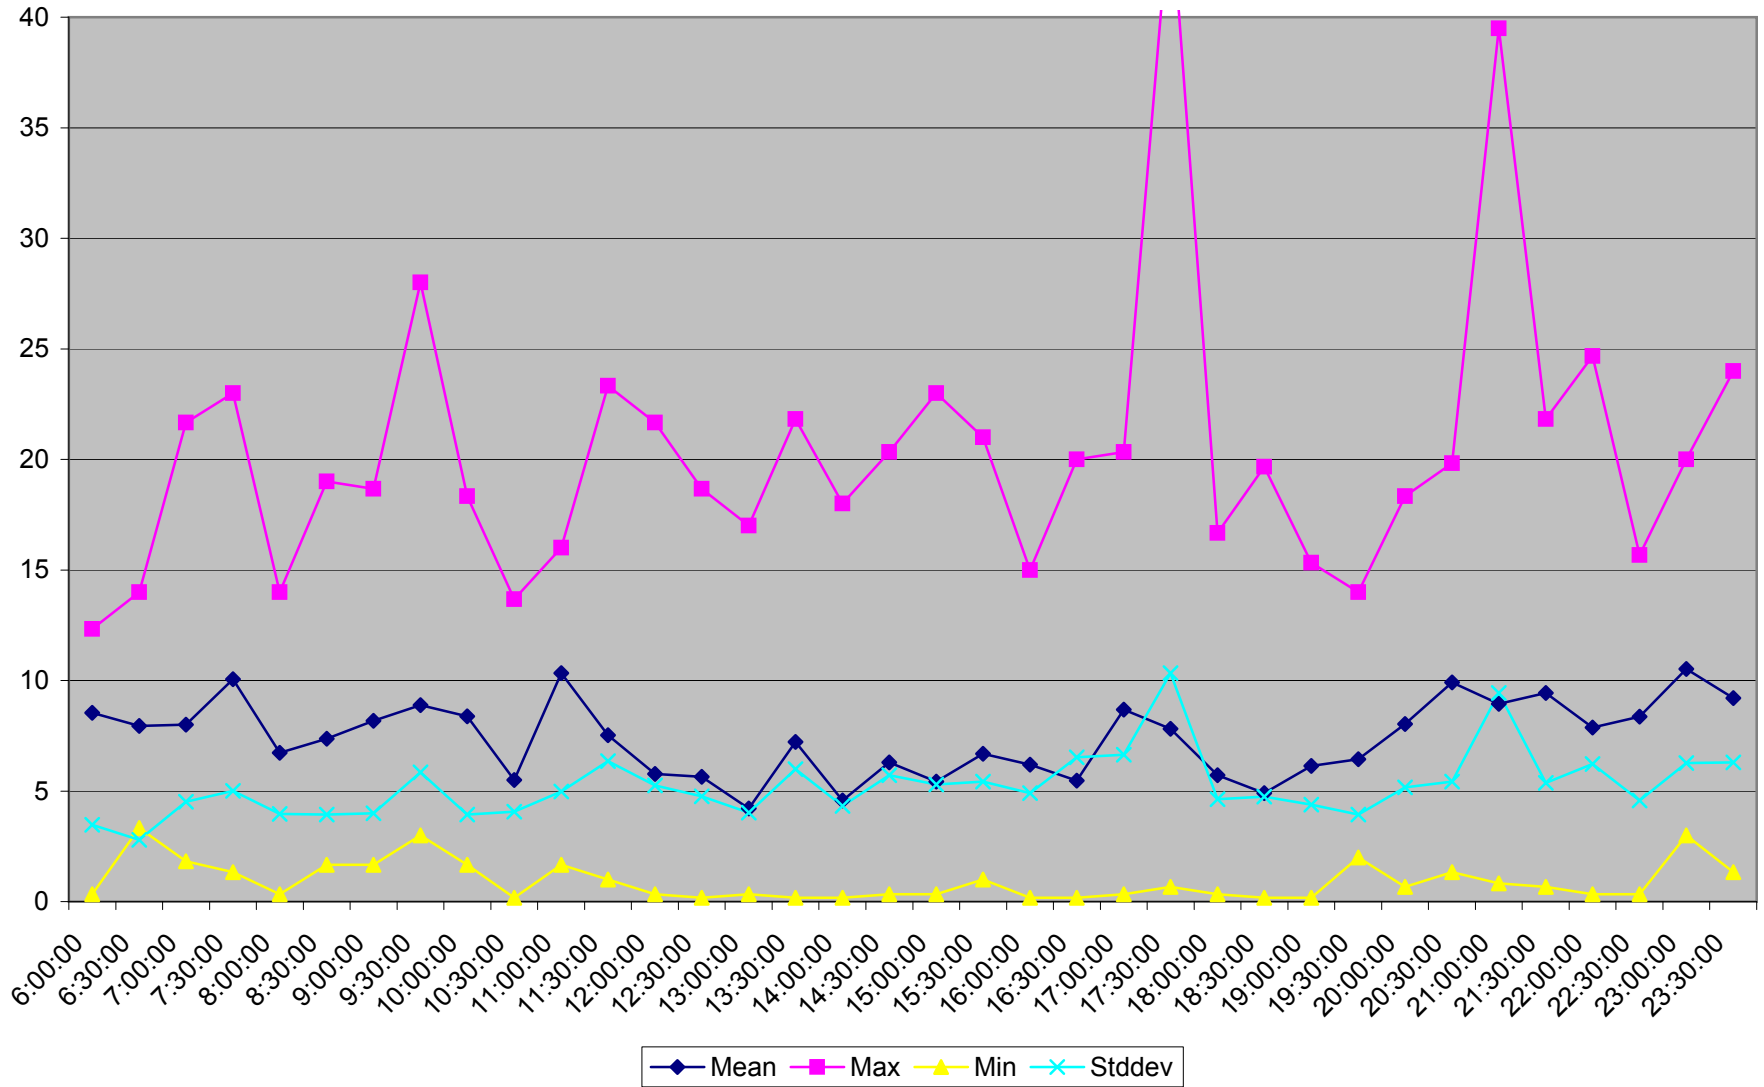

501 Queen Headways at Greenwood Ave. Westbound May 2013 Weekdays

501 Queen Headways at Greenwood Ave. Westbound July 2013 Weekdays

501 Queen Headways at Greenwood Ave. Westbound August 2013 Weekdays

501 Queen Headways at Greenwood Ave. Westbound September 2013 Weekdays

501 Queen Headways at Greenwood Ave. Westbound October 2013 Weekdays

501 Queen Headways at Greenwood Ave. Westbound May 2013 Saturdays

501 Queen Headways at Greenwood Ave. Westbound July 2013 Saturdays

501 Queen Headways at Greenwood Ave. Westbound August 2013 Saturdays

501 Queen Headways at Greenwood Ave. Westbound September 2013 Saturdays

501 Queen Headways at Greenwood Ave. Westbound October 2013 Saturdays

501 Queen Headways at Greenwood Ave. Westbound May 2013 Sundays