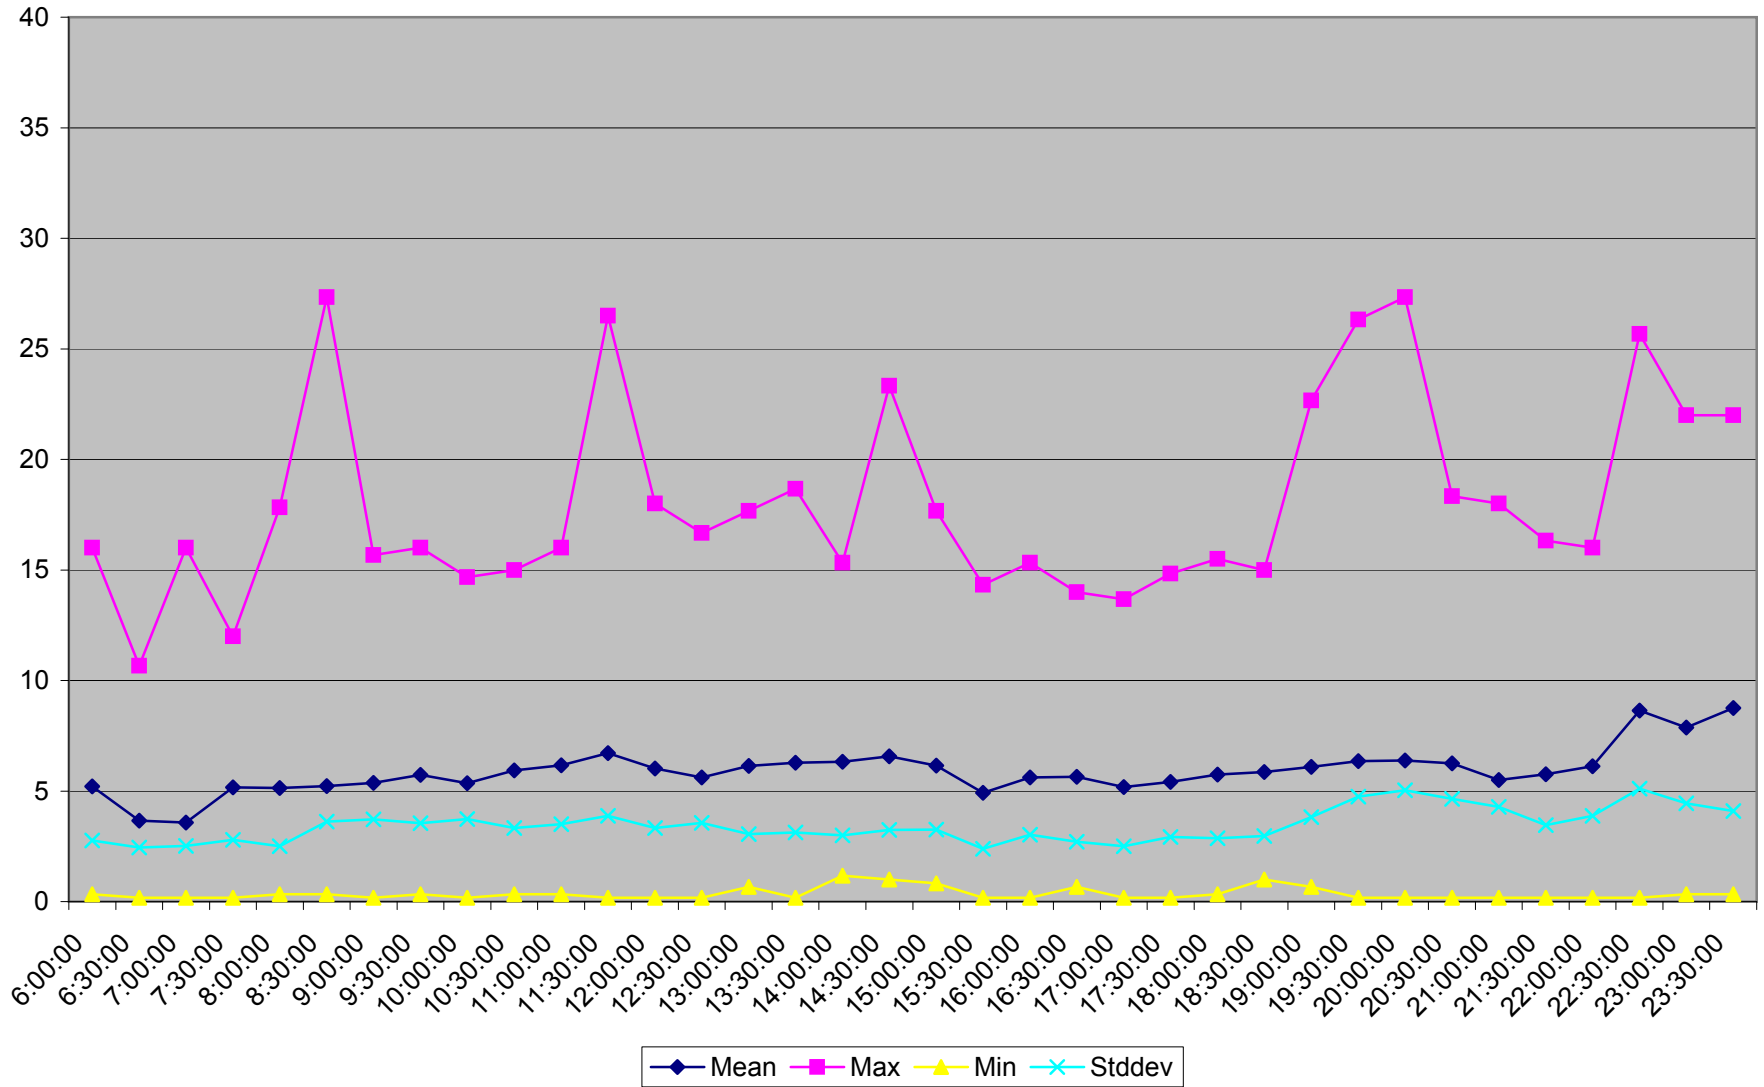

501 Queen Headways at Greenwood Ave. Westbound May 2013 Weekdays

501 Queen Headways at Greenwood Ave. Westbound July 2013 Weekdays

501 Queen Headways at Greenwood Ave. Westbound August 2013 Weekdays

501 Queen Headways at Greenwood Ave. Westbound September 2013 Weekdays

501 Queen Headways at Greenwood Ave. Westbound October 2013 Weekdays

501 Queen Headways at Greenwood Ave. Westbound May 2013 Saturdays

501 Queen Headways at Greenwood Ave. Westbound July 2013 Saturdays

501 Queen Headways at Greenwood Ave. Westbound August 2013 Saturdays

501 Queen Headways at Greenwood Ave. Westbound September 2013 Saturdays

501 Queen Headways at Greenwood Ave. Westbound October 2013 Saturdays

501 Queen Headways at Greenwood Ave. Westbound May 2013 Sundays