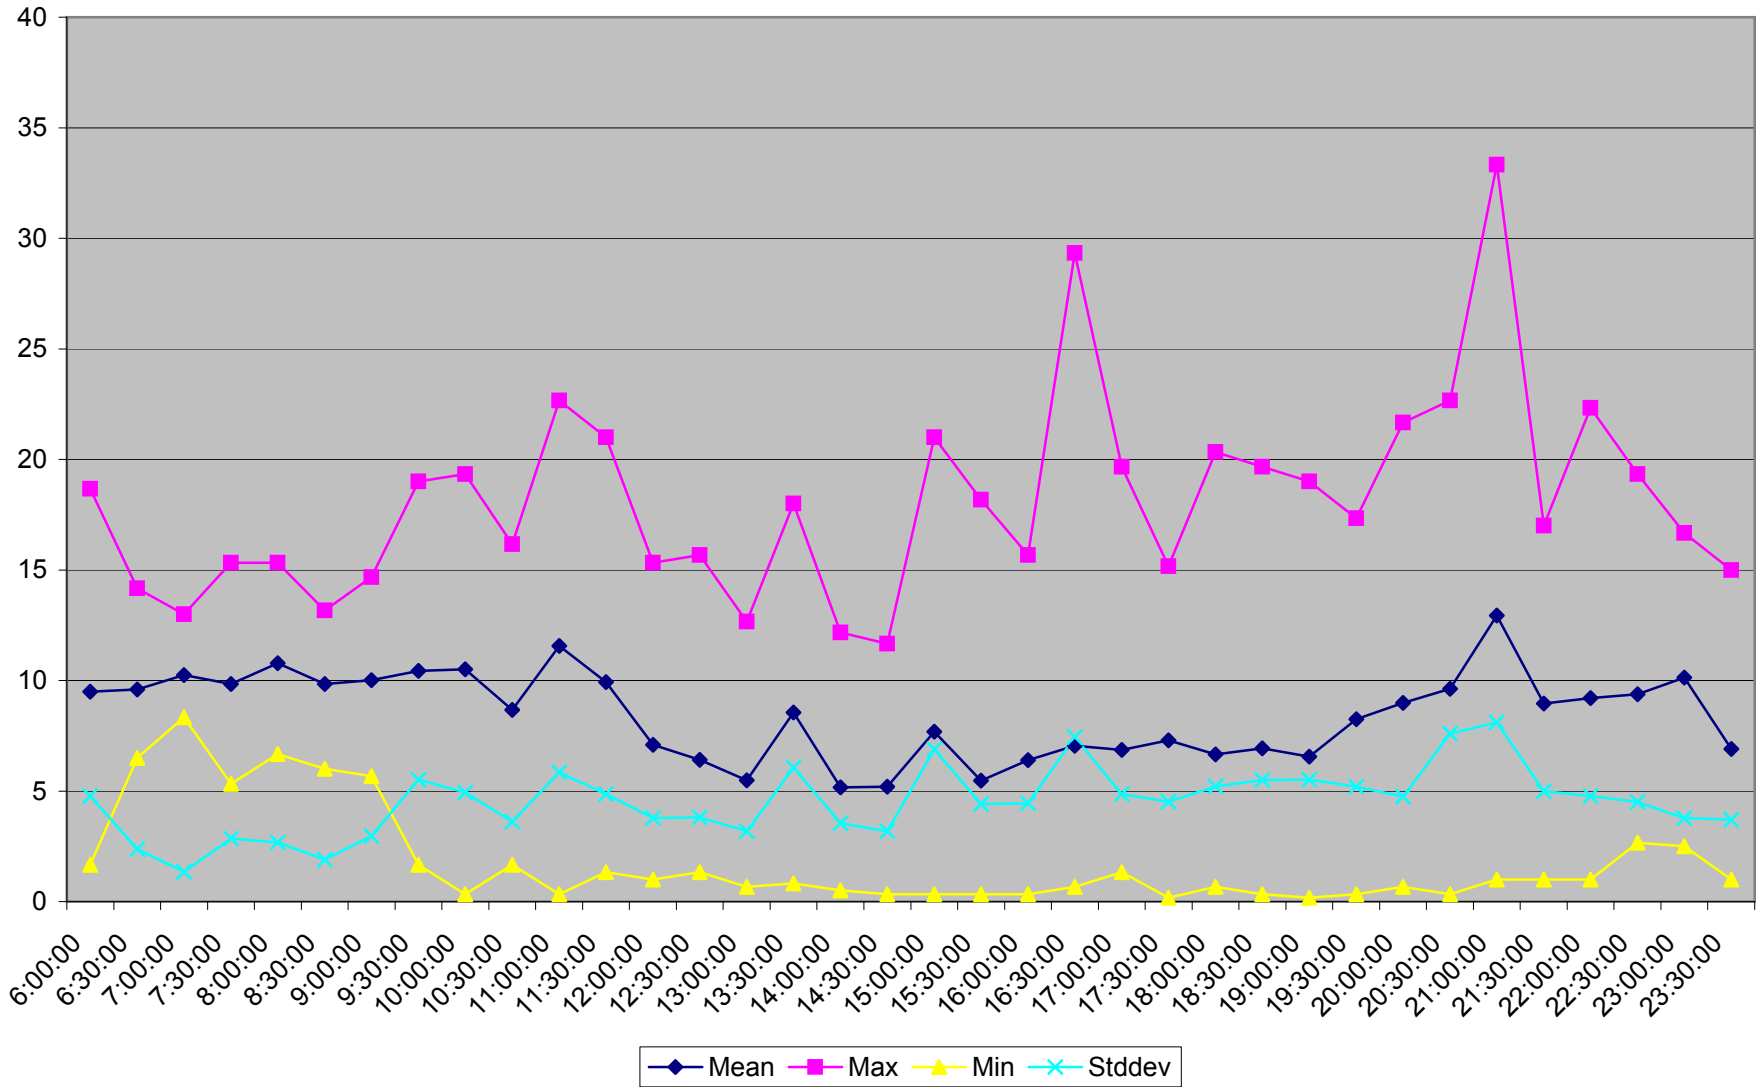

501 Queen Headways at Greenwood Ave. Westbound May 2013 Weekdays

501 Queen Headways at Greenwood Ave. Westbound July 2013 Weekdays

501 Queen Headways at Greenwood Ave. Westbound August 2013 Weekdays

501 Queen Headways at Greenwood Ave. Westbound September 2013 Weekdays

501 Queen Headways at Greenwood Ave. Westbound October 2013 Weekdays

501 Queen Headways at Greenwood Ave. Westbound May 2013 Saturdays

501 Queen Headways at Greenwood Ave. Westbound July 2013 Saturdays

501 Queen Headways at Greenwood Ave. Westbound August 2013 Saturdays

501 Queen Headways at Greenwood Ave. Westbound September 2013 Saturdays

501 Queen Headways at Greenwood Ave. Westbound October 2013 Saturdays

501 Queen Headways at Greenwood Ave. Westbound May 2013 Sundays

501 Queen Headways at Greenwood Ave. Westbound July 2013 Sundays

501 Queen Headways at Greenwood Ave. Westbound August 2013 Sundays

501 Queen Headways at Greenwood Ave. Westbound September 2013 Sundays

501 Queen Headways at Greenwood Ave. Westbound October 2013 Sundays