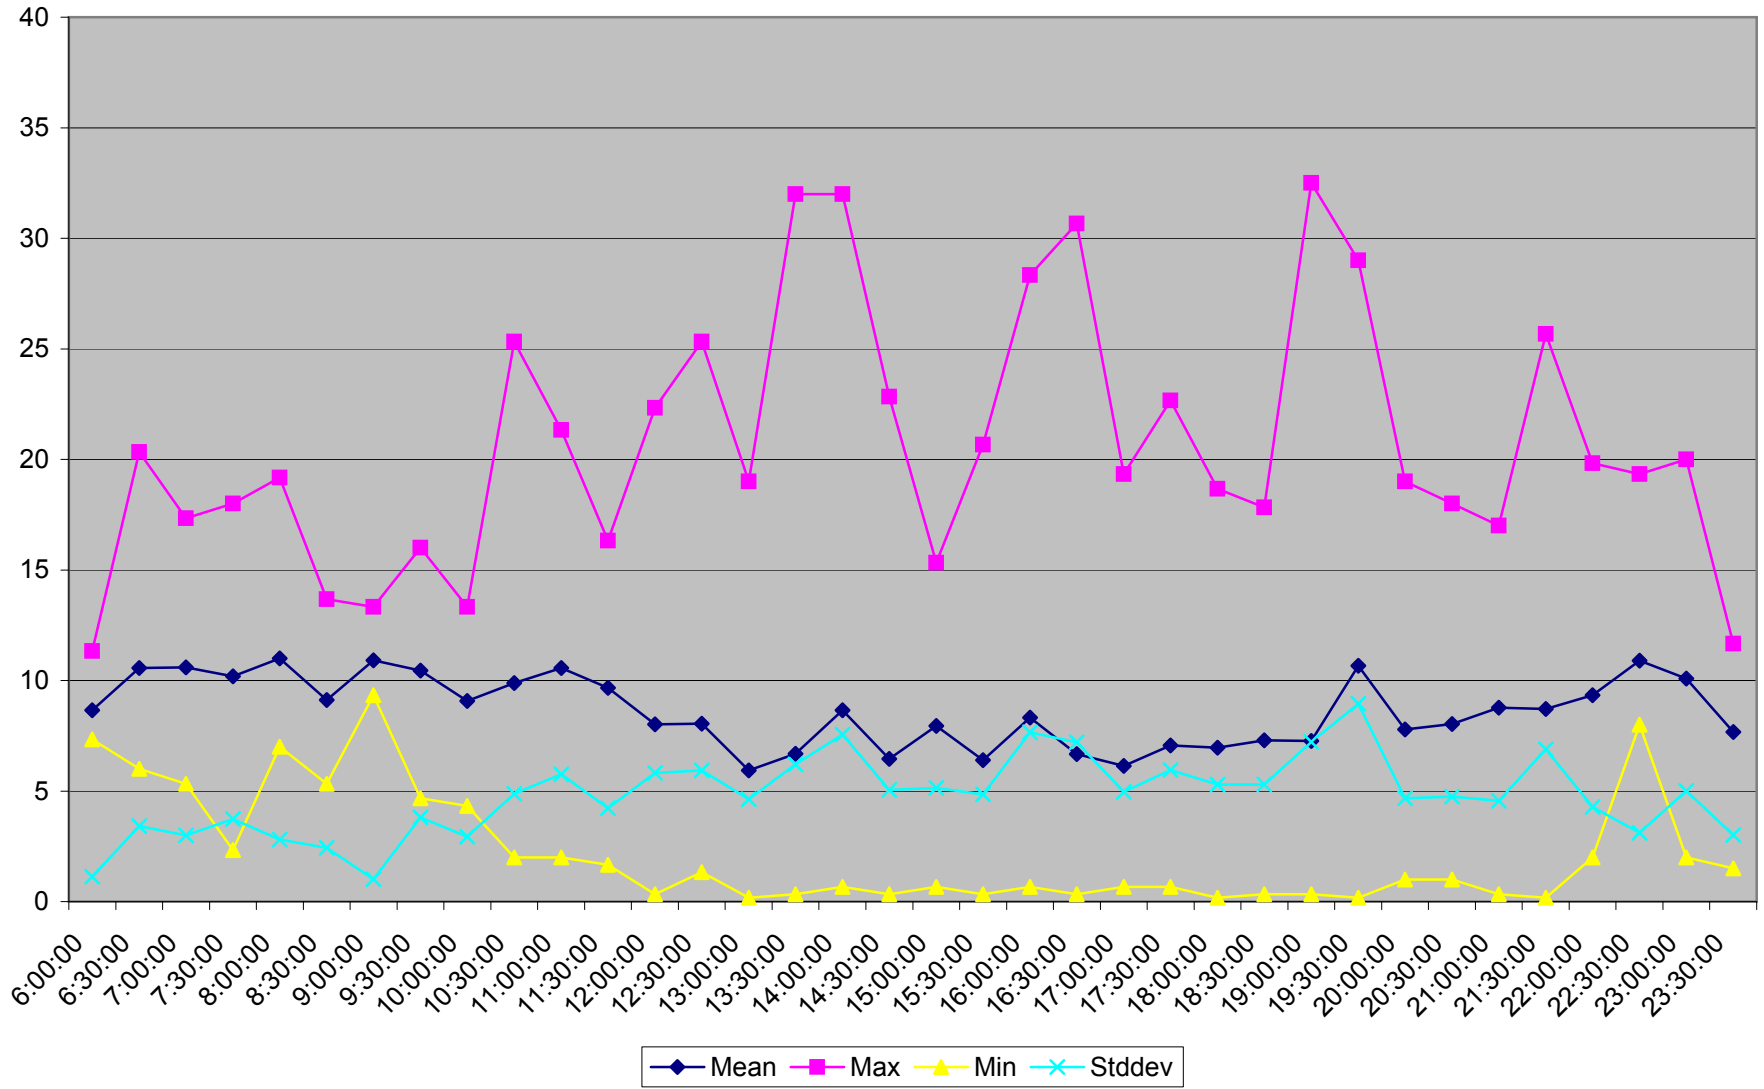

501 Queen Headways at Greenwood Ave. Westbound May 2013 Weekdays

501 Queen Headways at Greenwood Ave. Westbound July 2013 Weekdays

501 Queen Headways at Greenwood Ave. Westbound August 2013 Weekdays

501 Queen Headways at Greenwood Ave. Westbound September 2013 Weekdays

501 Queen Headways at Greenwood Ave. Westbound October 2013 Weekdays

501 Queen Headways at Greenwood Ave. Westbound May 2013 Saturdays

501 Queen Headways at Greenwood Ave. Westbound July 2013 Saturdays

501 Queen Headways at Greenwood Ave. Westbound August 2013 Saturdays

501 Queen Headways at Greenwood Ave. Westbound September 2013 Saturdays

501 Queen Headways at Greenwood Ave. Westbound October 2013 Saturdays

501 Queen Headways at Greenwood Ave. Westbound May 2013 Sundays