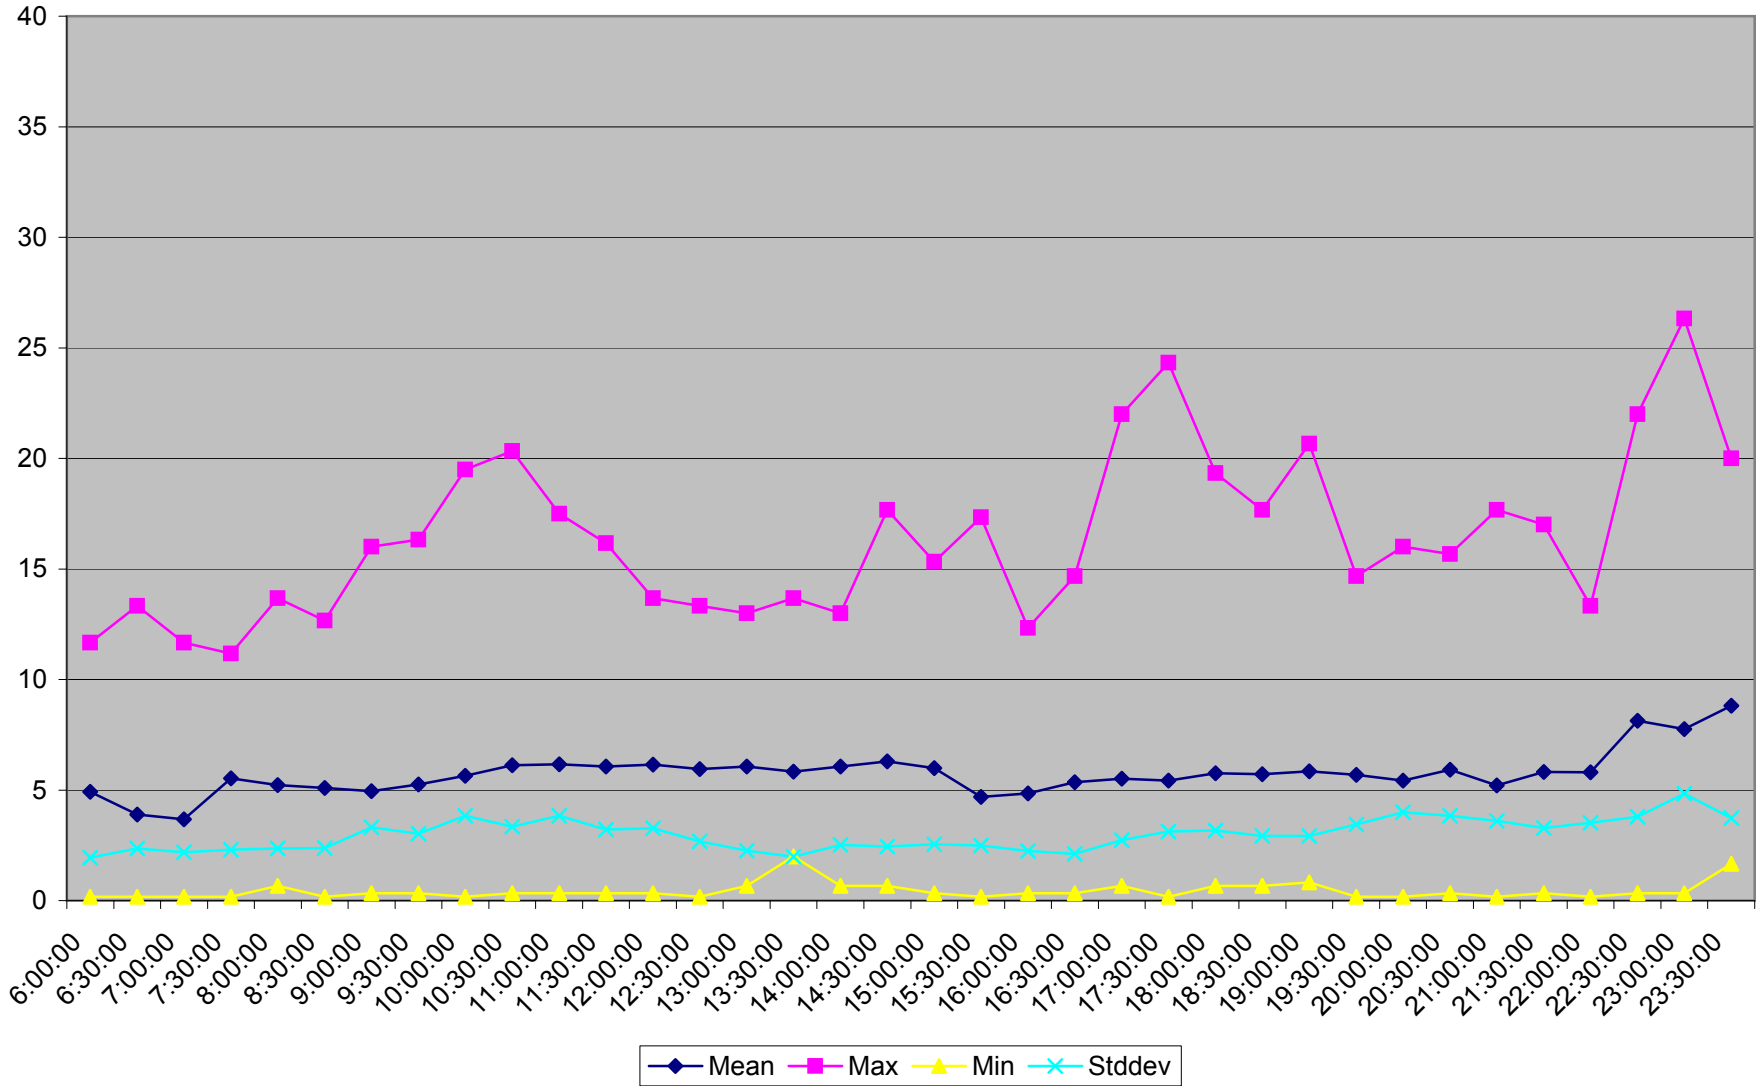

501 Queen Headways at Greenwood Ave. Westbound May 2013 Weekdays

501 Queen Headways at Greenwood Ave. Westbound July 2013 Weekdays

501 Queen Headways at Greenwood Ave. Westbound August 2013 Weekdays

501 Queen Headways at Greenwood Ave. Westbound September 2013 Weekdays

501 Queen Headways at Greenwood Ave. Westbound October 2013 Weekdays

501 Queen Headways at Greenwood Ave. Westbound May 2013 Saturdays

501 Queen Headways at Greenwood Ave. Westbound July 2013 Saturdays

501 Queen Headways at Greenwood Ave. Westbound August 2013 Saturdays

501 Queen Headways at Greenwood Ave. Westbound September 2013 Saturdays

501 Queen Headways at Greenwood Ave. Westbound October 2013 Saturdays

501 Queen Headways at Greenwood Ave. Westbound May 2013 Sundays