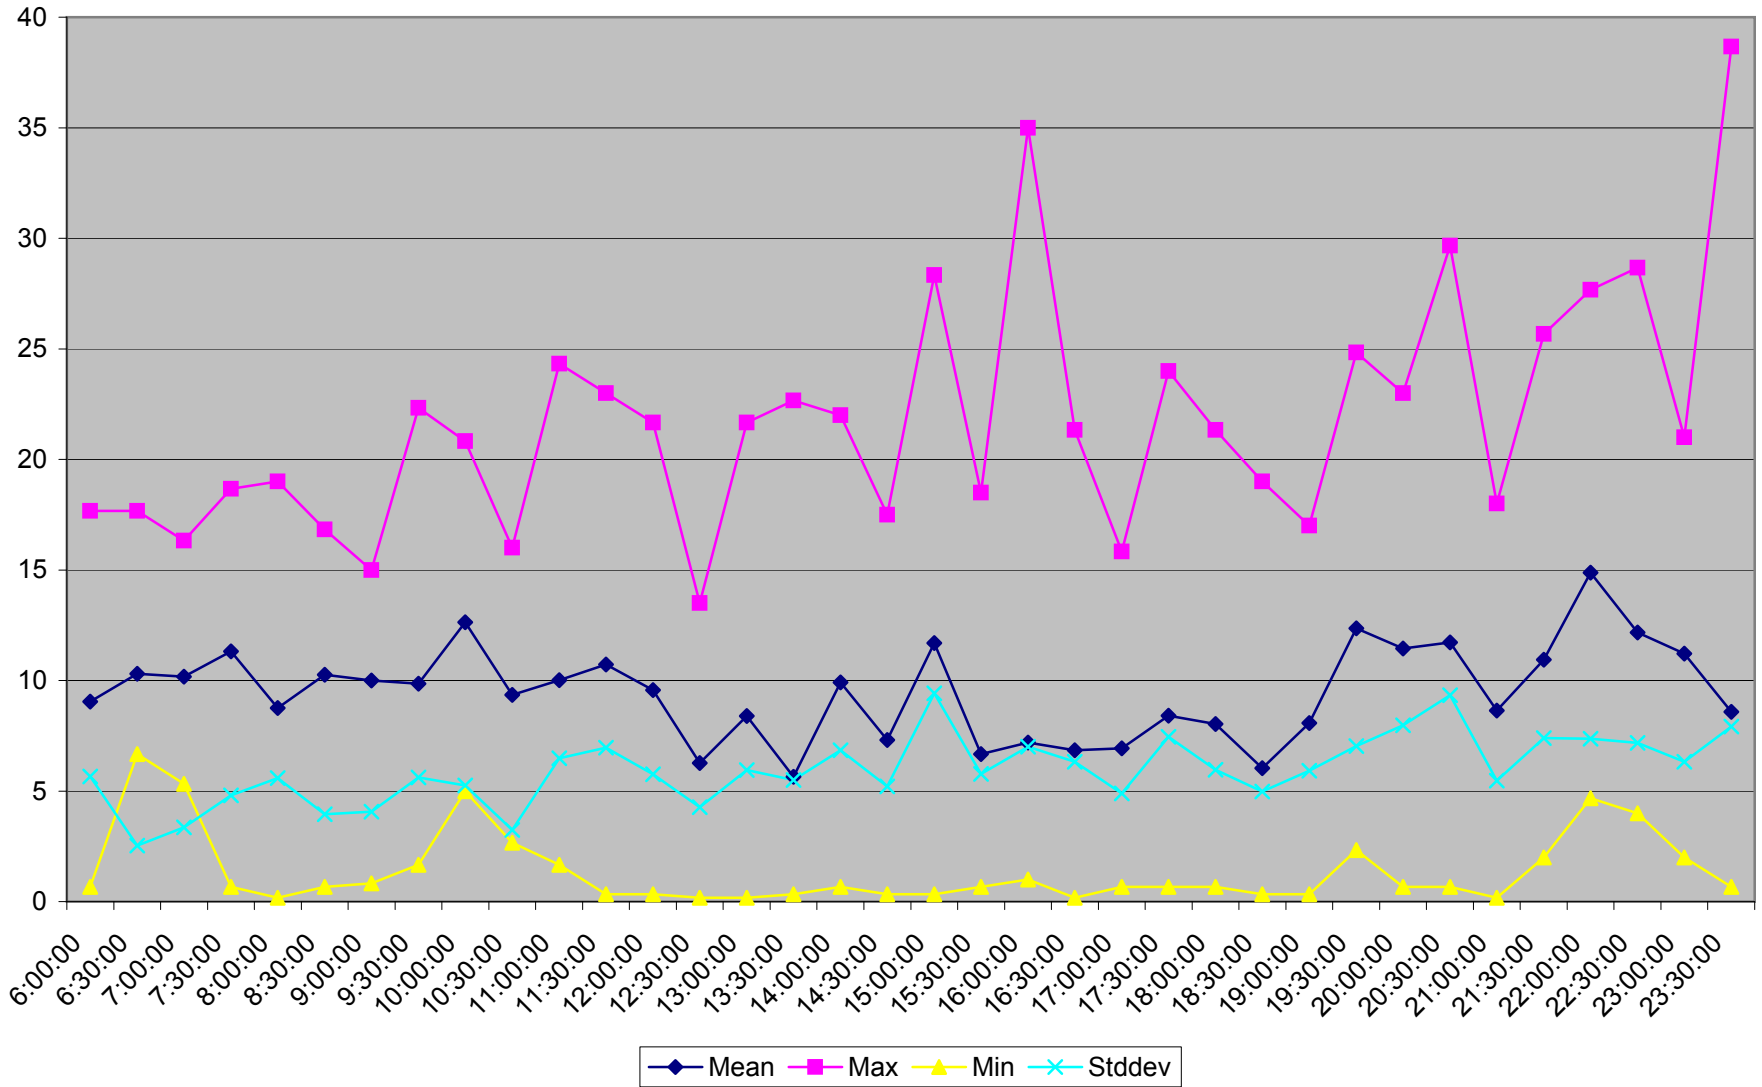

501 Queen Headways at Greenwood Ave. Westbound May 2013 Weekdays

501 Queen Headways at Greenwood Ave. Westbound July 2013 Weekdays

501 Queen Headways at Greenwood Ave. Westbound August 2013 Weekdays

501 Queen Headways at Greenwood Ave. Westbound September 2013 Weekdays

501 Queen Headways at Greenwood Ave. Westbound October 2013 Weekdays

501 Queen Headways at Greenwood Ave. Westbound May 2013 Saturdays

501 Queen Headways at Greenwood Ave. Westbound July 2013 Saturdays

501 Queen Headways at Greenwood Ave. Westbound August 2013 Saturdays

501 Queen Headways at Greenwood Ave. Westbound September 2013 Saturdays

501 Queen Headways at Greenwood Ave. Westbound October 2013 Saturdays

501 Queen Headways at Greenwood Ave. Westbound May 2013 Sundays

501 Queen Headways at Greenwood Ave. Westbound July 2013 Sundays

501 Queen Headways at Greenwood Ave. Westbound August 2013 Sundays

501 Queen Headways at Greenwood Ave. Westbound September 2013 Sundays

501 Queen Headways at Greenwood Ave. Westbound October 2013 Sundays