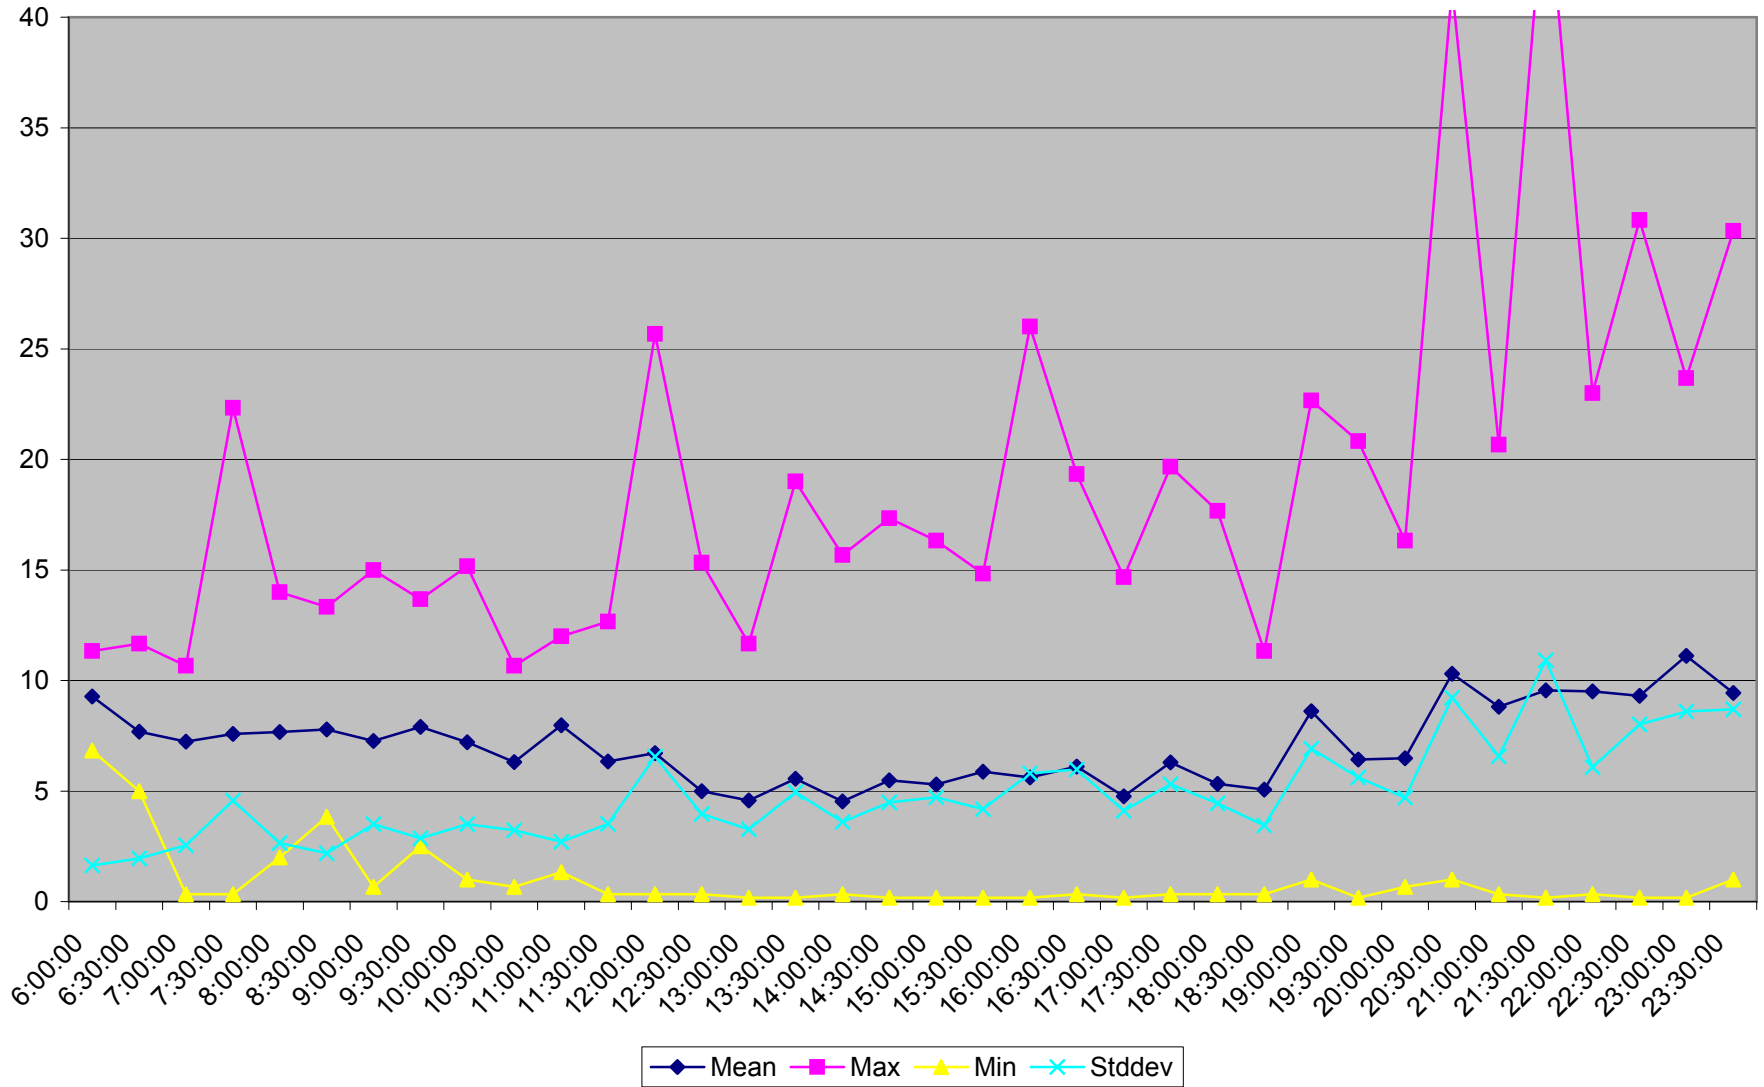

501 Queen Headways at Greenwood Ave. Westbound May 2013 Weekdays

501 Queen Headways at Greenwood Ave. Westbound July 2013 Weekdays

501 Queen Headways at Greenwood Ave. Westbound August 2013 Weekdays

501 Queen Headways at Greenwood Ave. Westbound September 2013 Weekdays

501 Queen Headways at Greenwood Ave. Westbound October 2013 Weekdays

501 Queen Headways at Greenwood Ave. Westbound May 2013 Saturdays

501 Queen Headways at Greenwood Ave. Westbound July 2013 Saturdays

501 Queen Headways at Greenwood Ave. Westbound August 2013 Saturdays

501 Queen Headways at Greenwood Ave. Westbound September 2013 Saturdays

501 Queen Headways at Greenwood Ave. Westbound October 2013 Saturdays

501 Queen Headways at Greenwood Ave. Westbound May 2013 Sundays