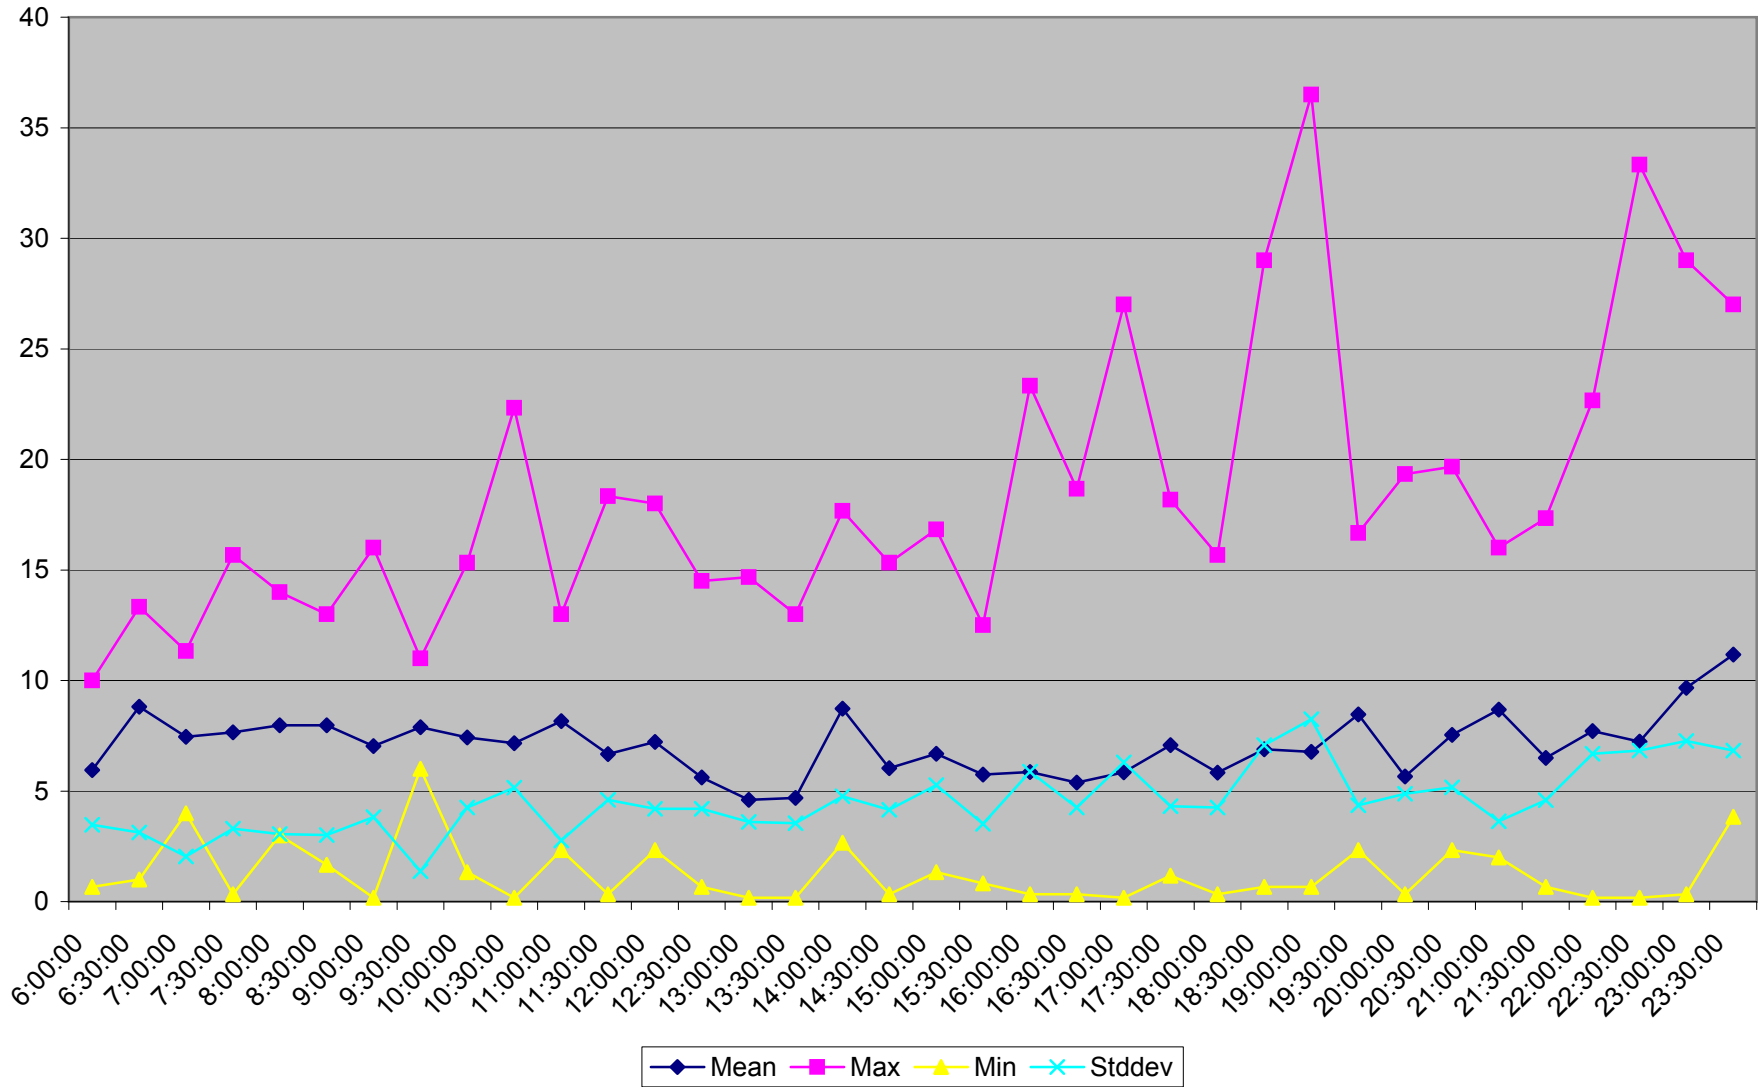

501 Queen Headways at Greenwood Ave. Westbound May 2013 Weekdays

501 Queen Headways at Greenwood Ave. Westbound July 2013 Weekdays

501 Queen Headways at Greenwood Ave. Westbound August 2013 Weekdays

501 Queen Headways at Greenwood Ave. Westbound September 2013 Weekdays

501 Queen Headways at Greenwood Ave. Westbound October 2013 Weekdays

501 Queen Headways at Greenwood Ave. Westbound May 2013 Saturdays

501 Queen Headways at Greenwood Ave. Westbound July 2013 Saturdays

501 Queen Headways at Greenwood Ave. Westbound August 2013 Saturdays

501 Queen Headways at Greenwood Ave. Westbound September 2013 Saturdays

501 Queen Headways at Greenwood Ave. Westbound October 2013 Saturdays

501 Queen Headways at Greenwood Ave. Westbound May 2013 Sundays