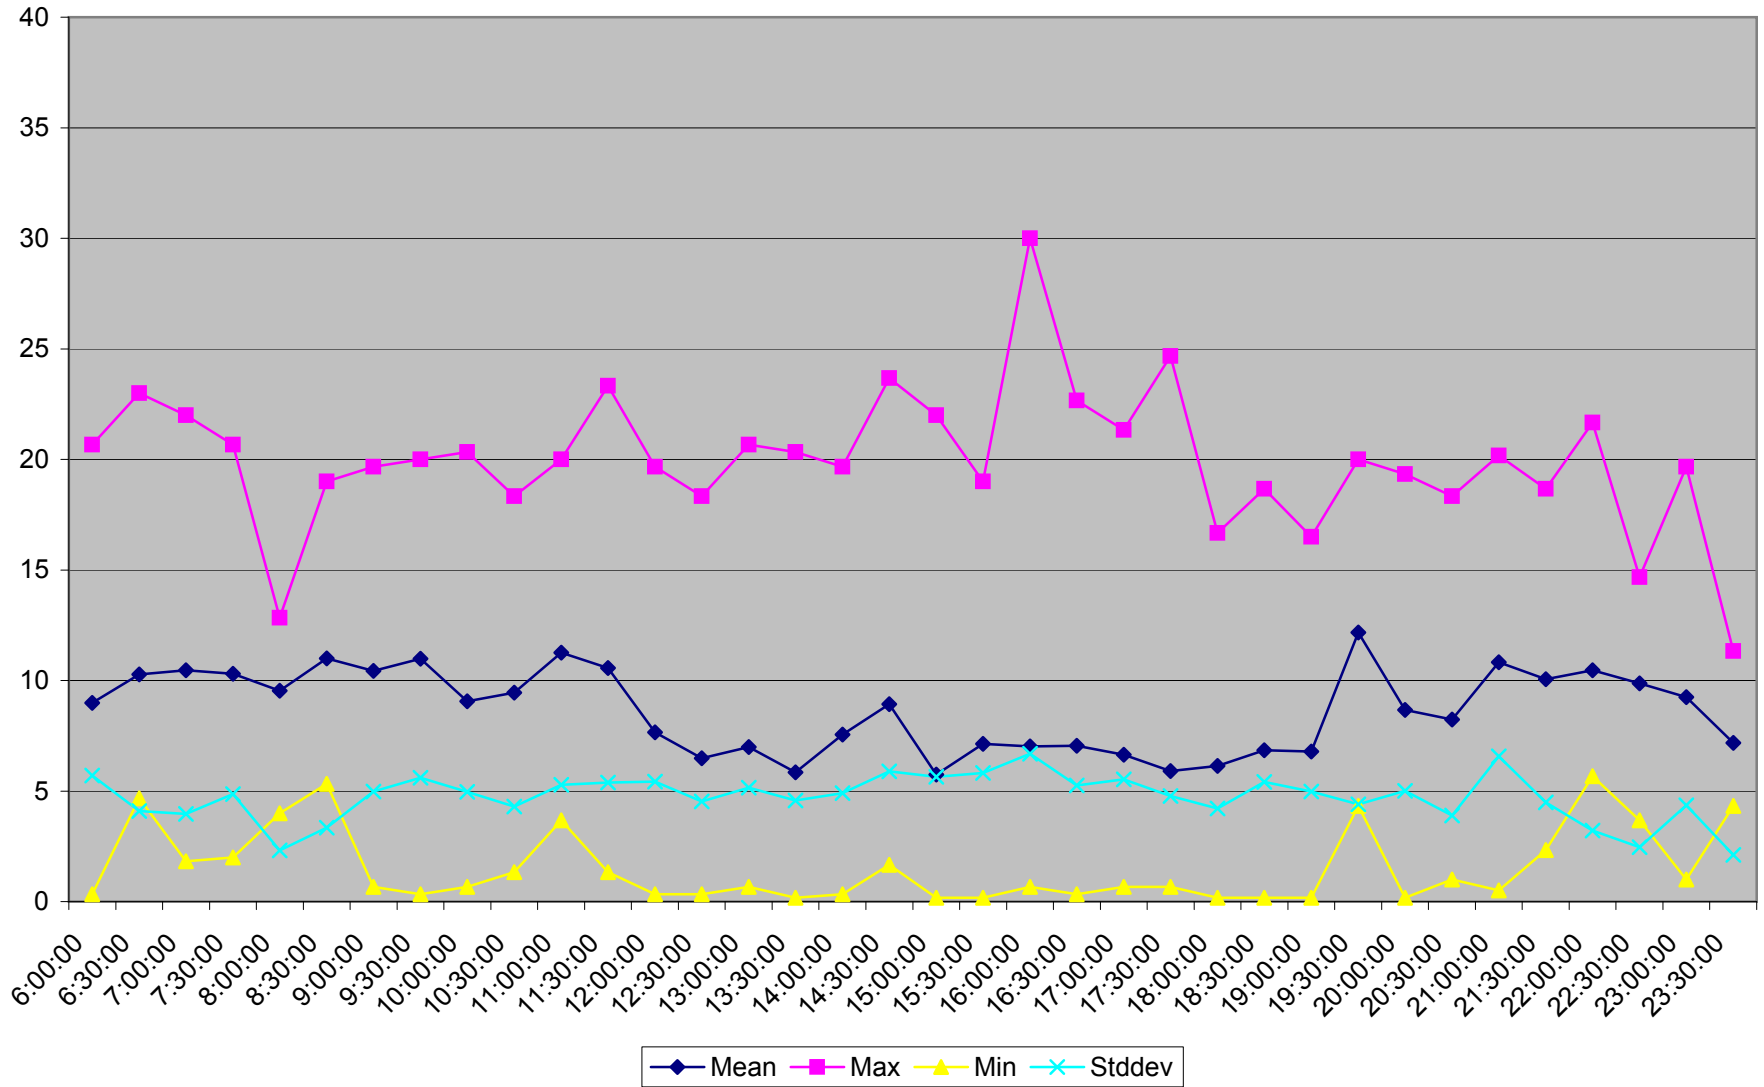

501 Queen Headways at Greenwood Ave. Westbound October 2013 Weekdays

501 Queen Headways at Greenwood Ave. Westbound May 2013 Saturdays

501 Queen Headways at Greenwood Ave. Westbound July 2013 Saturdays

501 Queen Headways at Greenwood Ave. Westbound August 2013 Saturdays

501 Queen Headways at Greenwood Ave. Westbound September 2013 Saturdays

501 Queen Headways at Greenwood Ave. Westbound October 2013 Saturdays

501 Queen Headways at Greenwood Ave. Westbound May 2013 Sundays

501 Queen Headways at Greenwood Ave. Westbound July 2013 Sundays

501 Queen Headways at Greenwood Ave. Westbound August 2013 Sundays

501 Queen Headways at Greenwood Ave. Westbound September 2013 Sundays

501 Queen Headways at Greenwood Ave. Westbound October 2013 Sundays