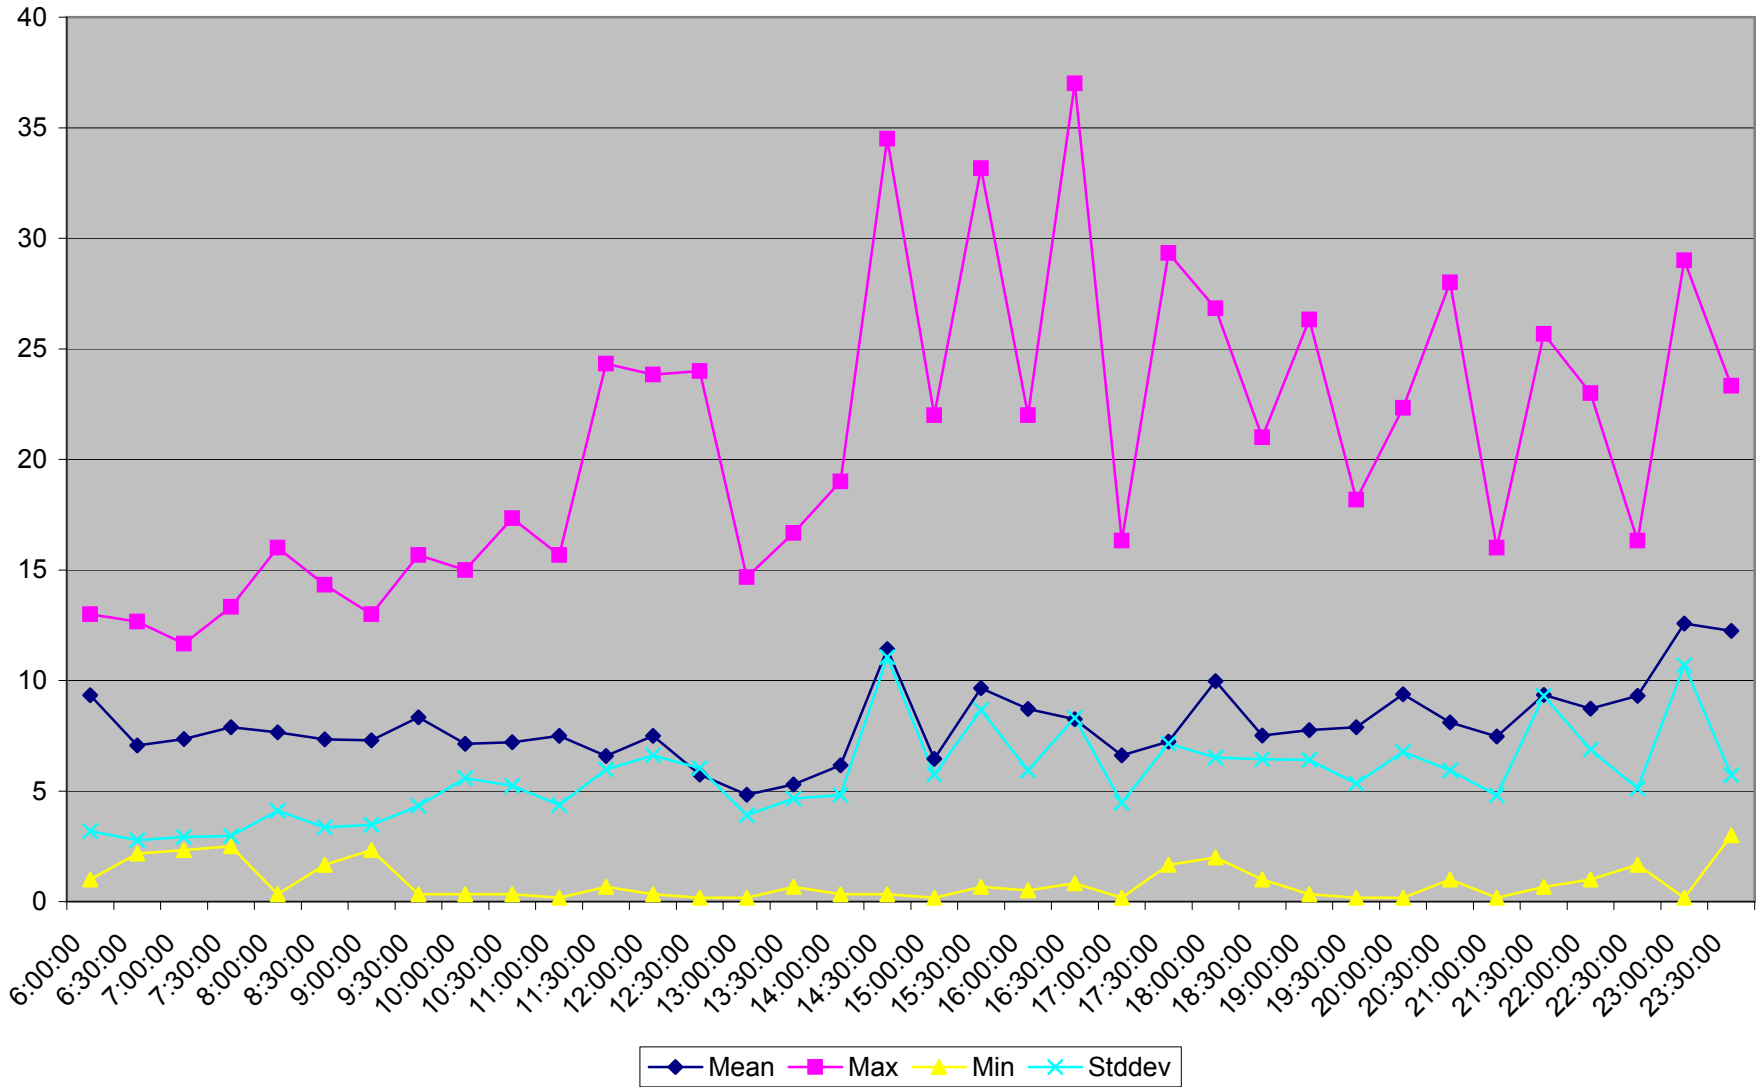

501 Queen Headways at Greenwood Ave. Westbound May 2013 Weekdays

501 Queen Headways at Greenwood Ave. Westbound July 2013 Weekdays

501 Queen Headways at Greenwood Ave. Westbound August 2013 Weekdays

501 Queen Headways at Greenwood Ave. Westbound September 2013 Weekdays

501 Queen Headways at Greenwood Ave. Westbound October 2013 Weekdays

501 Queen Headways at Greenwood Ave. Westbound May 2013 Saturdays

501 Queen Headways at Greenwood Ave. Westbound July 2013 Saturdays

501 Queen Headways at Greenwood Ave. Westbound August 2013 Saturdays

501 Queen Headways at Greenwood Ave. Westbound September 2013 Saturdays

501 Queen Headways at Greenwood Ave. Westbound October 2013 Saturdays

501 Queen Headways at Greenwood Ave. Westbound May 2013 Sundays

501 Queen Headways at Greenwood Ave. Westbound July 2013 Sundays

501 Queen Headways at Greenwood Ave. Westbound August 2013 Sundays

501 Queen Headways at Greenwood Ave. Westbound September 2013 Sundays

501 Queen Headways at Greenwood Ave. Westbound October 2013 Sundays