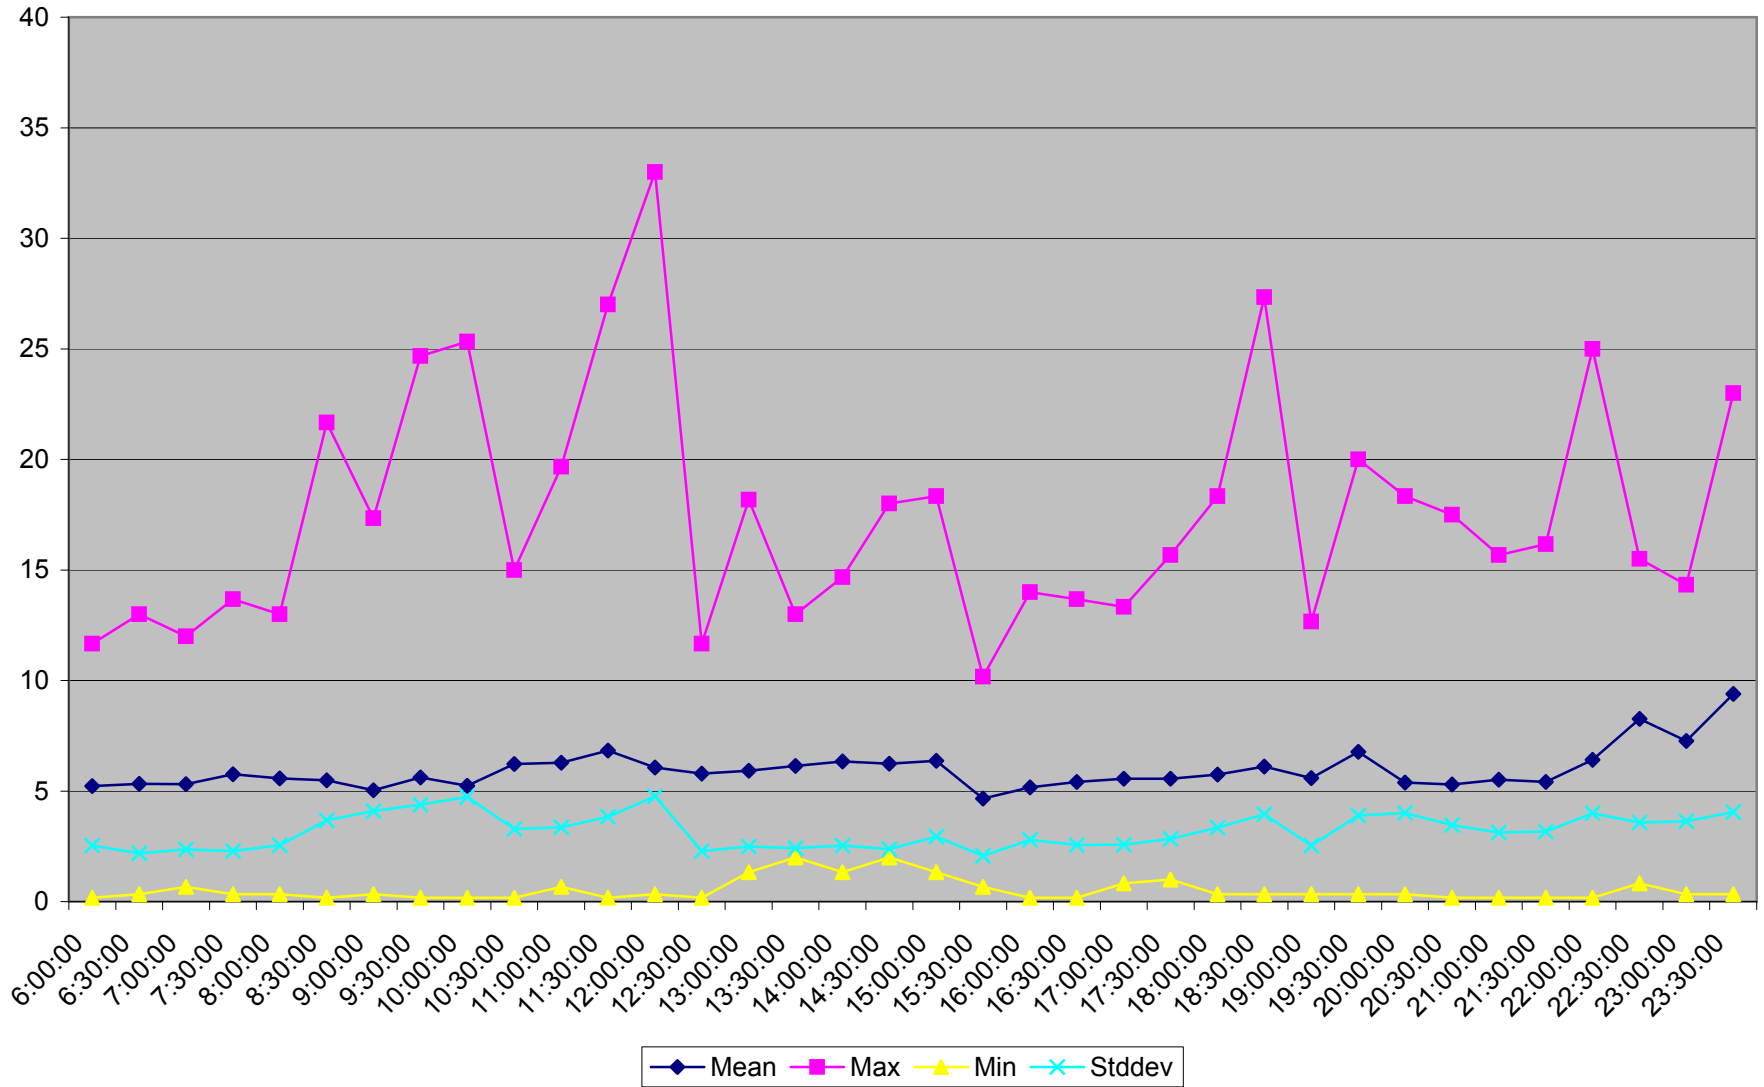

501 Queen Headways at Greenwood Ave. Westbound May 2013 Weekdays

501 Queen Headways at Greenwood Ave. Westbound July 2013 Weekdays

501 Queen Headways at Greenwood Ave. Westbound August 2013 Weekdays

501 Queen Headways at Greenwood Ave. Westbound September 2013 Weekdays

501 Queen Headways at Greenwood Ave. Westbound October 2013 Weekdays

501 Queen Headways at Greenwood Ave. Westbound May 2013 Saturdays

501 Queen Headways at Greenwood Ave. Westbound July 2013 Saturdays

501 Queen Headways at Greenwood Ave. Westbound August 2013 Saturdays

501 Queen Headways at Greenwood Ave. Westbound September 2013 Saturdays

501 Queen Headways at Greenwood Ave. Westbound October 2013 Saturdays

501 Queen Headways at Greenwood Ave. Westbound May 2013 Sundays