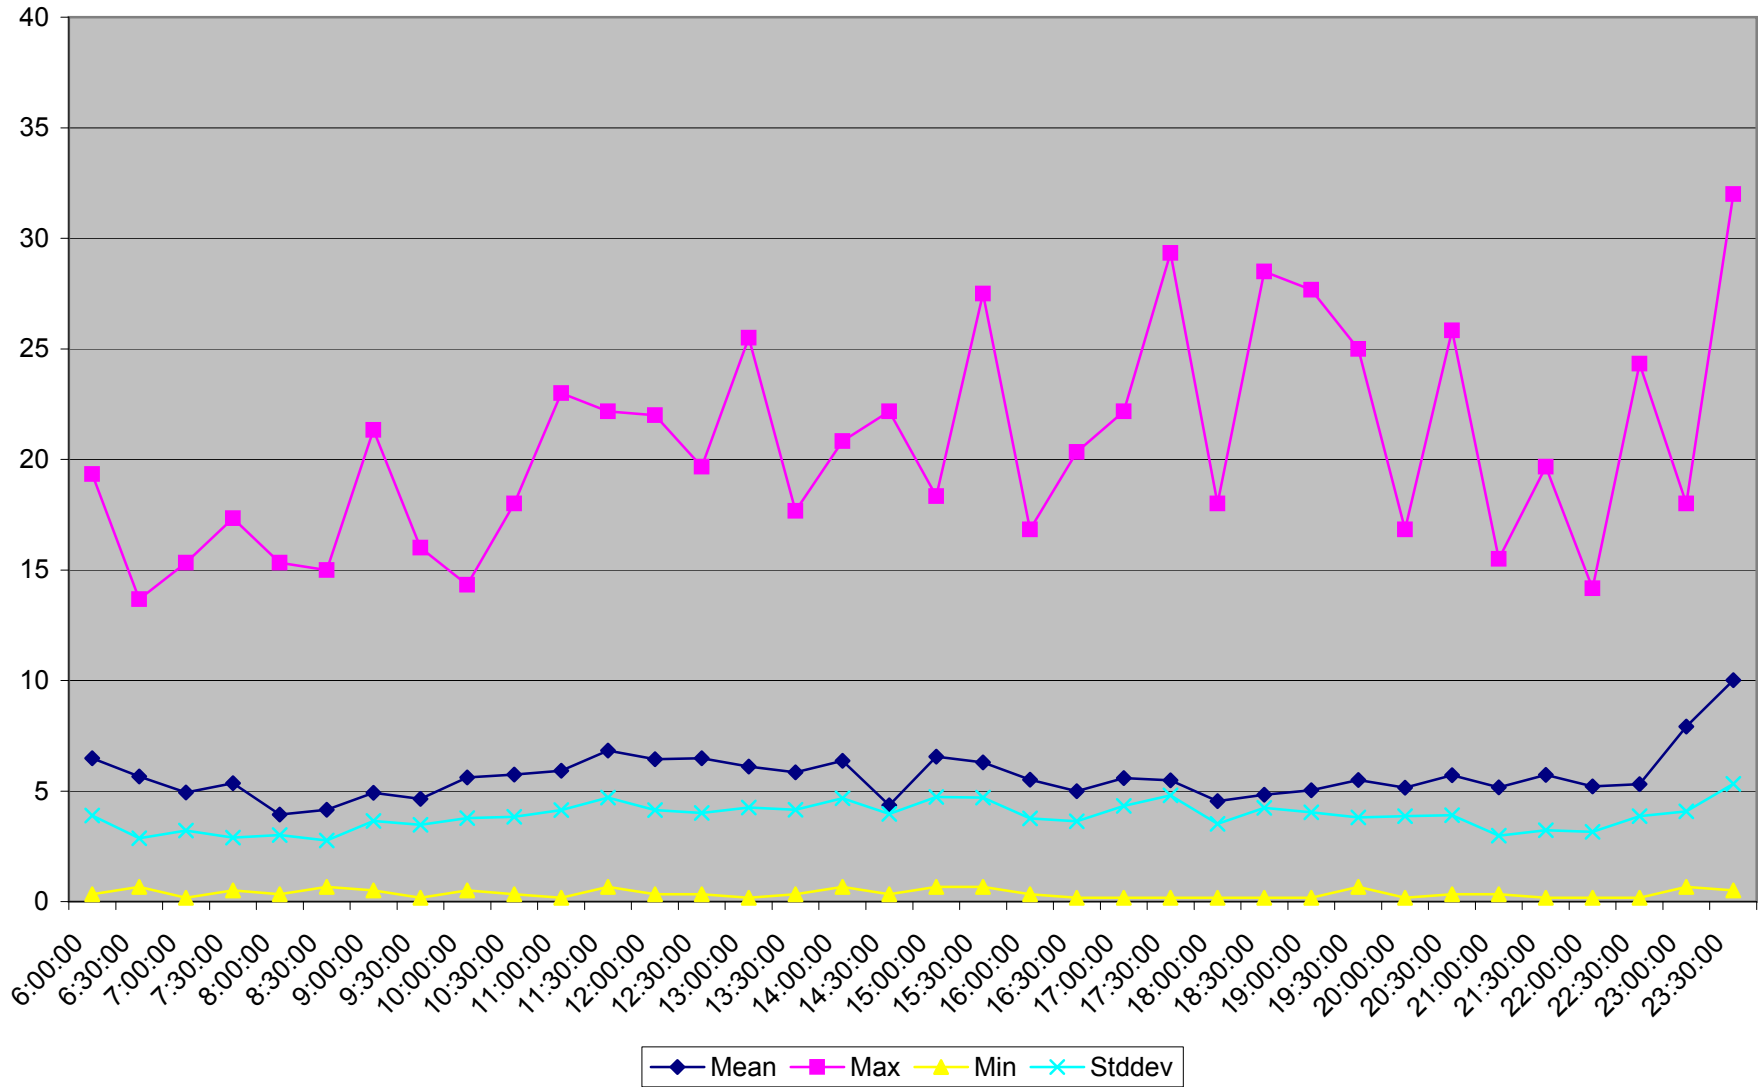

501 Queen Headways at Yonge St. Eastbound May 2013 Weekdays

501 Queen Headways at Yonge St. Eastbound July 2013 Weekdays

501 Queen Headways at Yonge St. Eastbound August 2013 Weekdays

501 Queen Headways at Yonge St. Eastbound September 2013 Weekdays

501 Queen Headways at Yonge St. Eastbound October 2013 Weekdays

501 Queen Headways at Yonge St. Eastbound May 2013 Saturdays

501 Queen Headways at Yonge St. Eastbound July 2013 Saturdays

501 Queen Headways at Yonge St. Eastbound August 2013 Saturdays