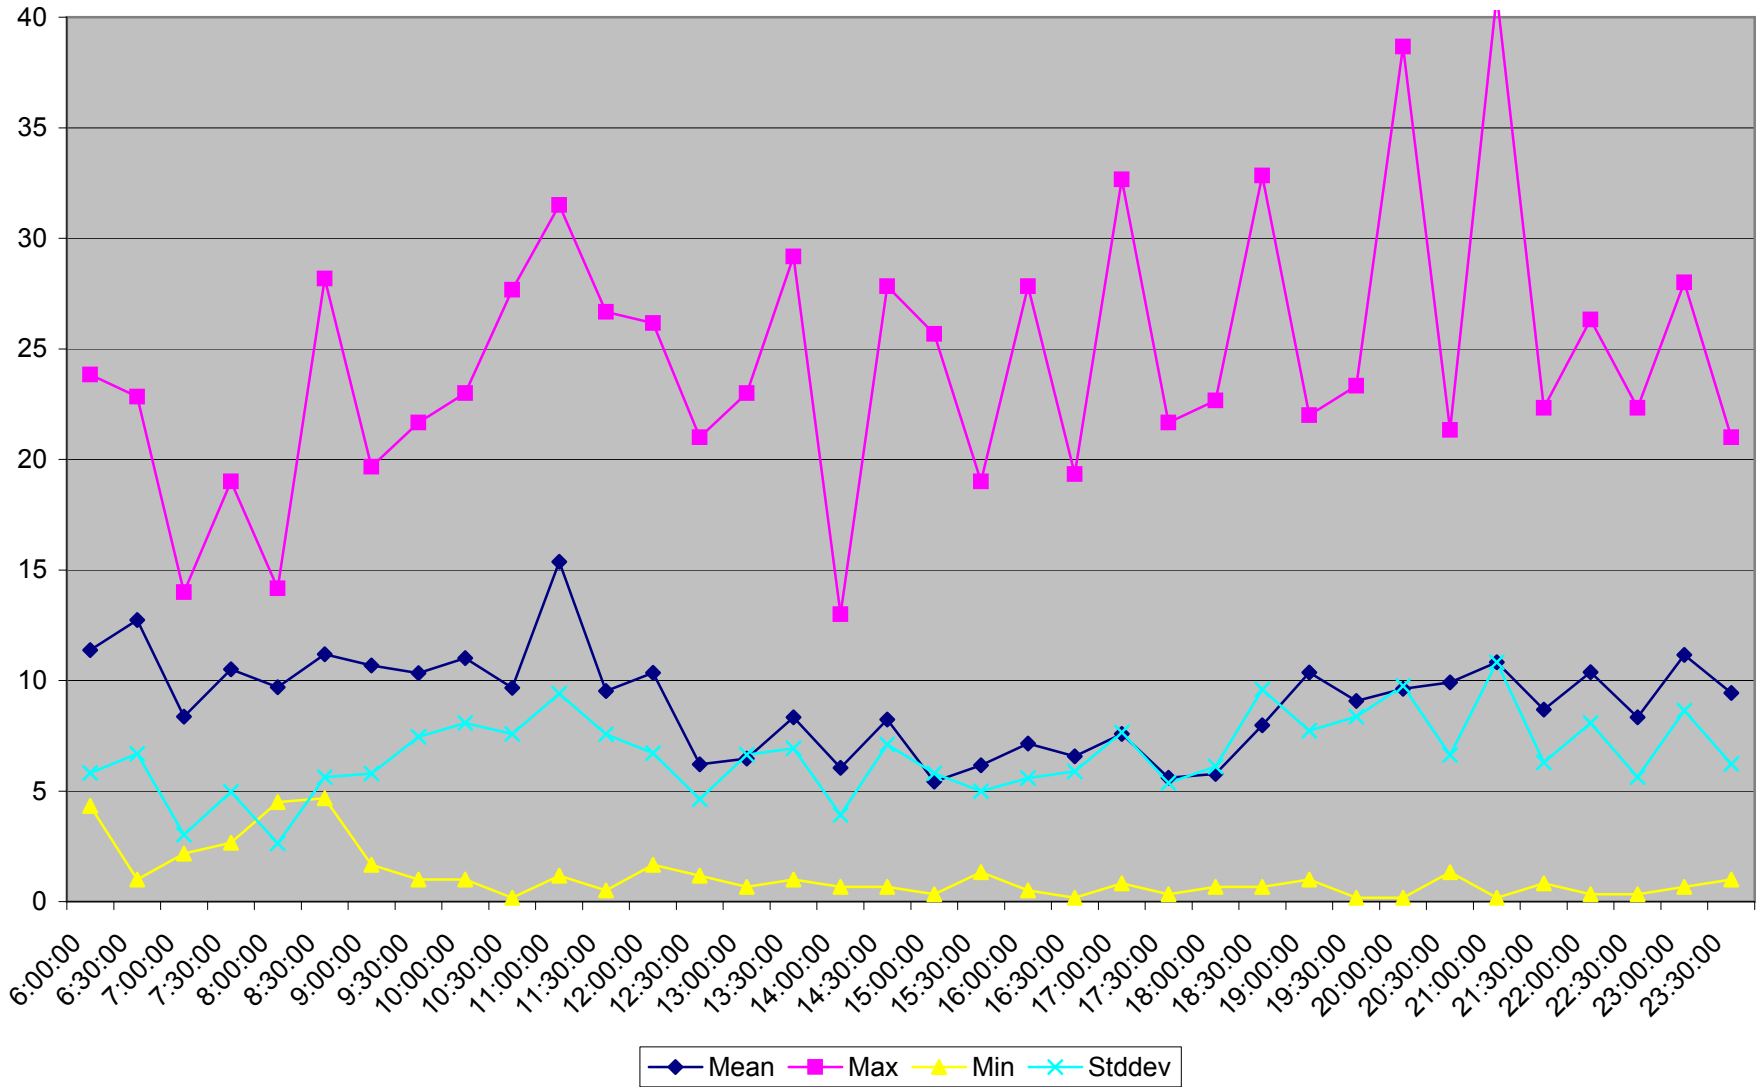

501 Queen Headways at Yonge St. Eastbound September 2013 Saturdays

501 Queen Headways at Yonge St. Eastbound October 2013 Saturdays

501 Queen Headways at Yonge St. Eastbound May 2013 Sundays

501 Queen Headways at Yonge St. Eastbound July 2013 Sundays

501 Queen Headways at Yonge St. Eastbound August 2013 Sundays

501 Queen Headways at Yonge St. Eastbound September 2013 Sundays

501 Queen Headways at Yonge St. Eastbound October 2013 Sundays