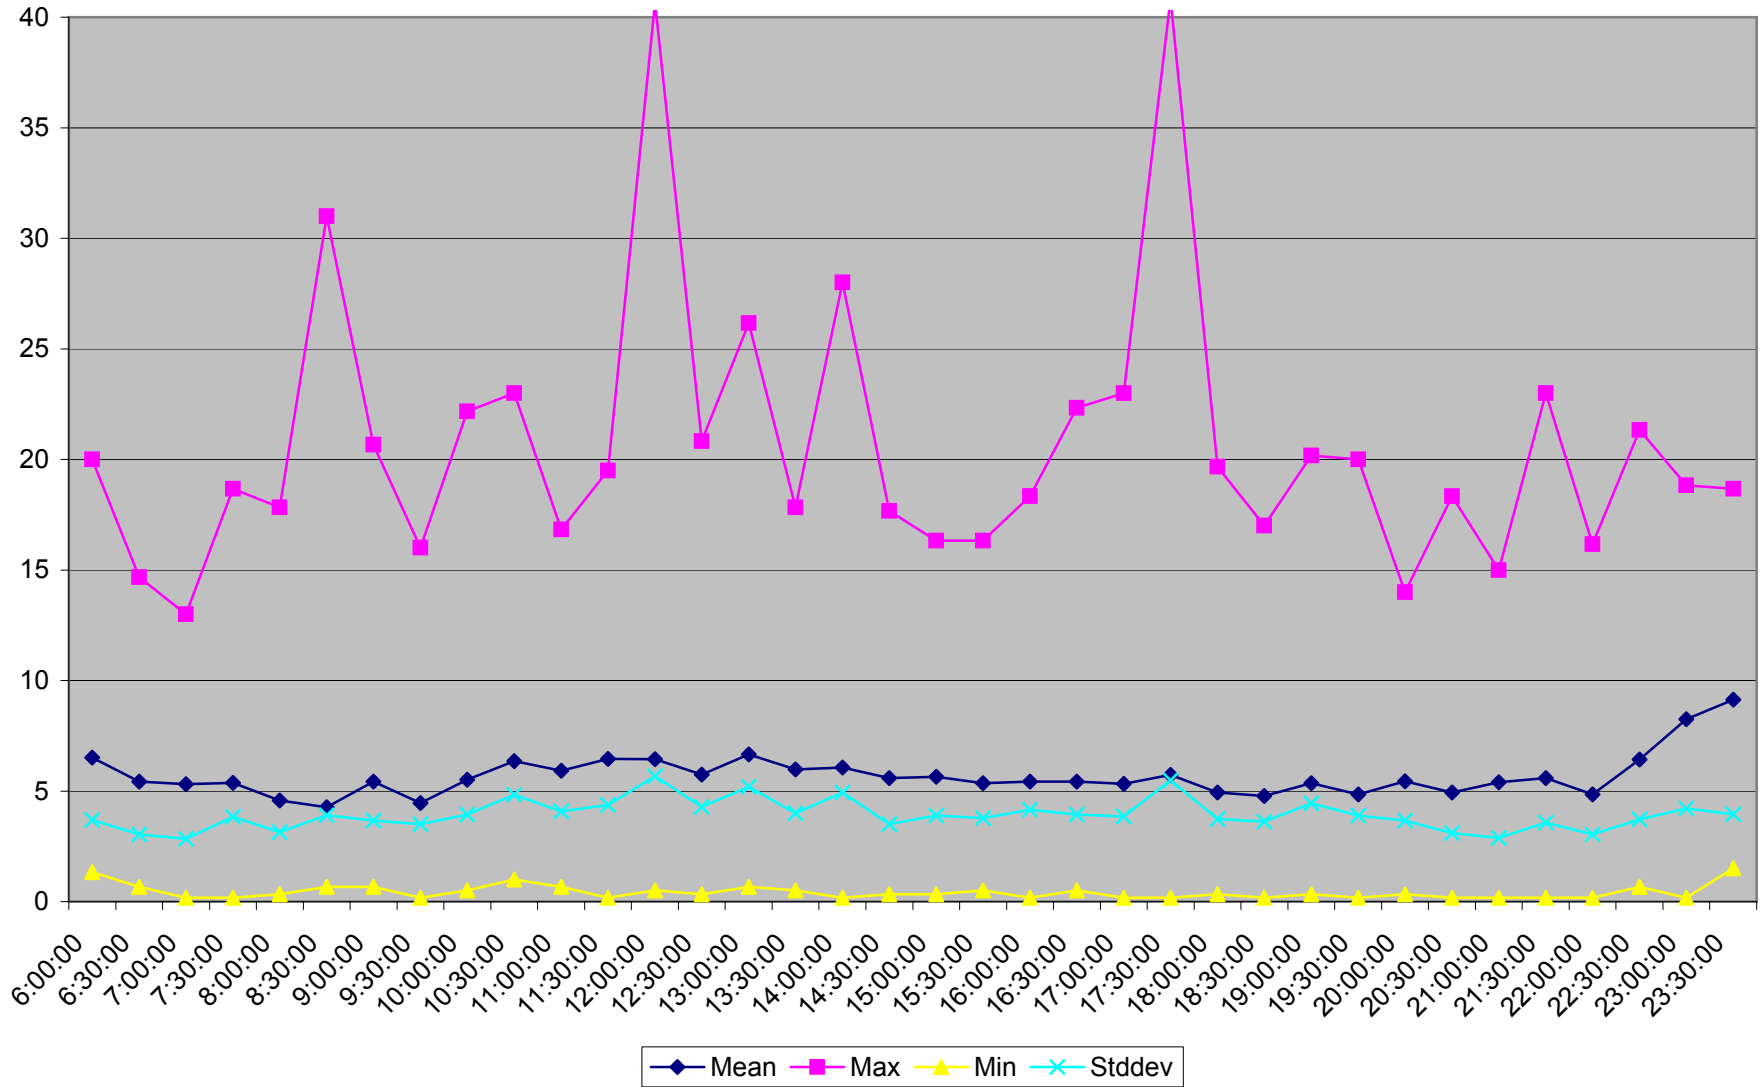

501 Queen Headways at Yonge St. Eastbound May 2013 Weekdays

501 Queen Headways at Yonge St. Eastbound July 2013 Weekdays

501 Queen Headways at Yonge St. Eastbound August 2013 Weekdays

501 Queen Headways at Yonge St. Eastbound September 2013 Weekdays

501 Queen Headways at Yonge St. Eastbound October 2013 Weekdays

501 Queen Headways at Yonge St. Eastbound May 2013 Saturdays

501 Queen Headways at Yonge St. Eastbound July 2013 Saturdays

501 Queen Headways at Yonge St. Eastbound August 2013 Saturdays