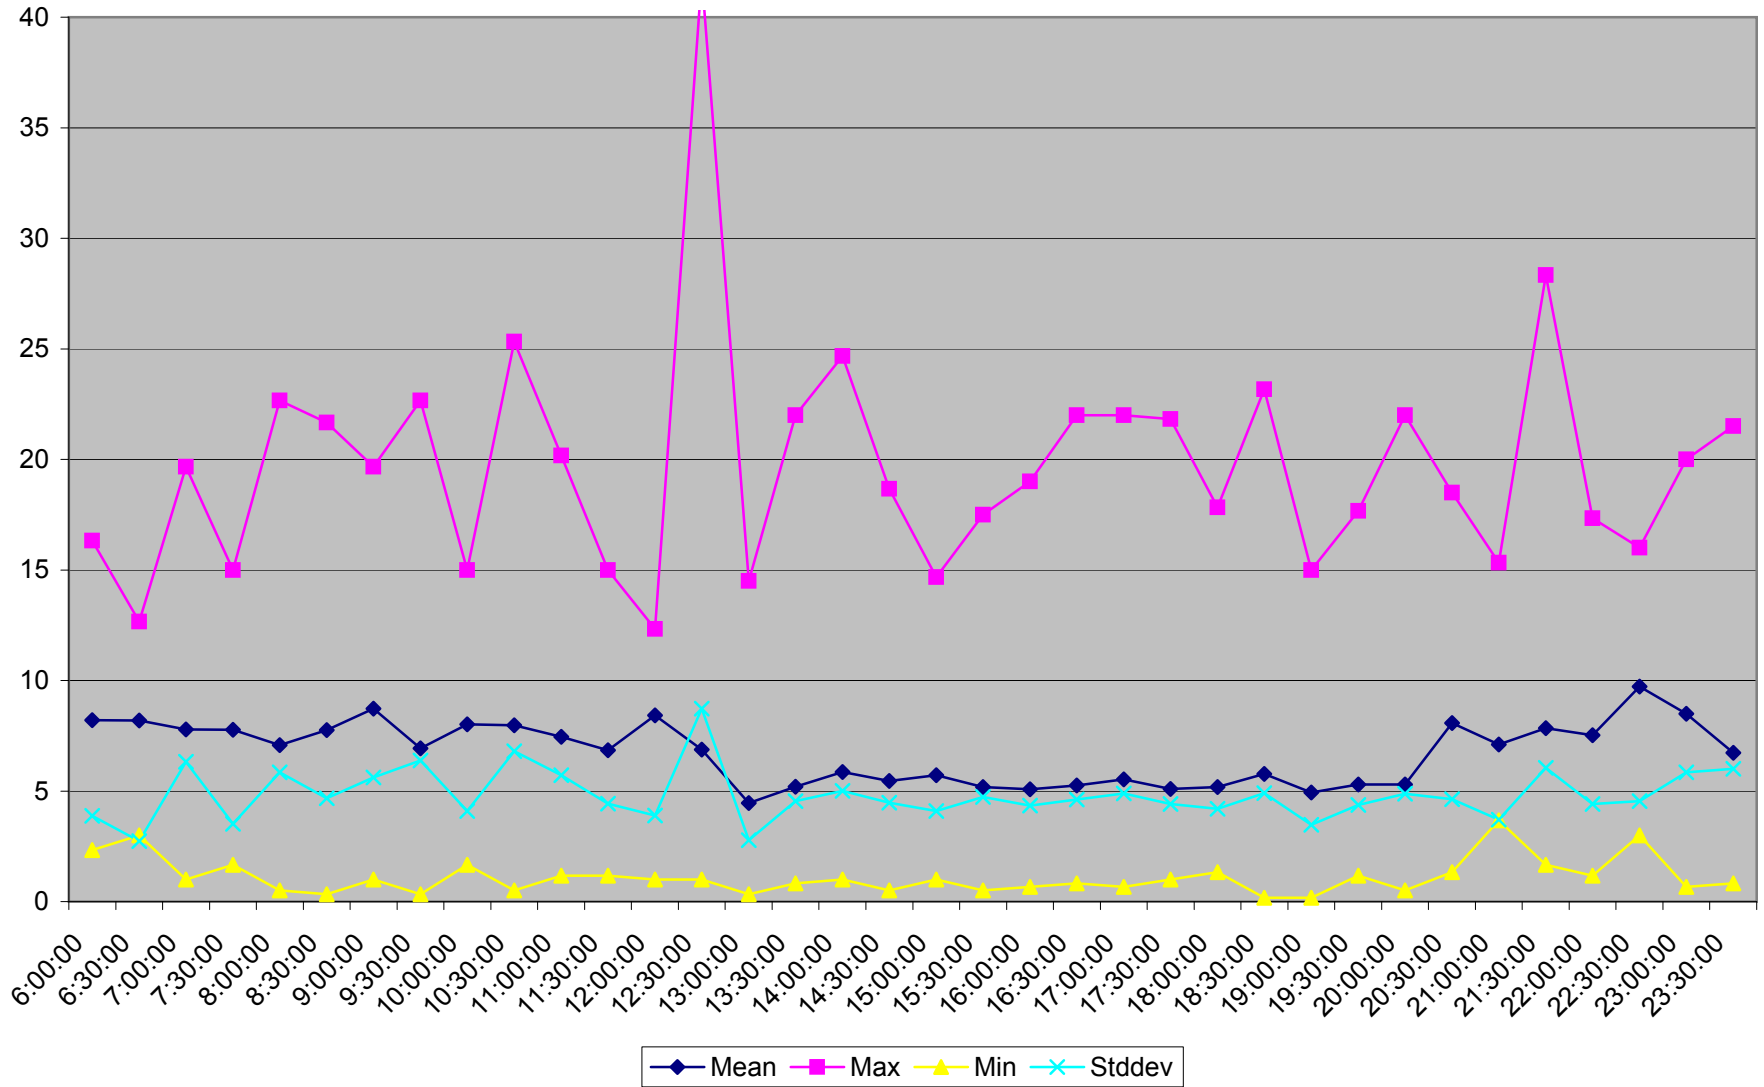

501 Queen Headways at Yonge St. Eastbound October 2013 Weekdays

501 Queen Headways at Yonge St. Eastbound May 2013 Saturdays

501 Queen Headways at Yonge St. Eastbound July 2013 Saturdays

501 Queen Headways at Yonge St. Eastbound August 2013 Saturdays

501 Queen Headways at Yonge St. Eastbound September 2013 Saturdays

501 Queen Headways at Yonge St. Eastbound October 2013 Saturdays

501 Queen Headways at Yonge St. Eastbound May 2013 Sundays

501 Queen Headways at Yonge St. Eastbound July 2013 Sundays