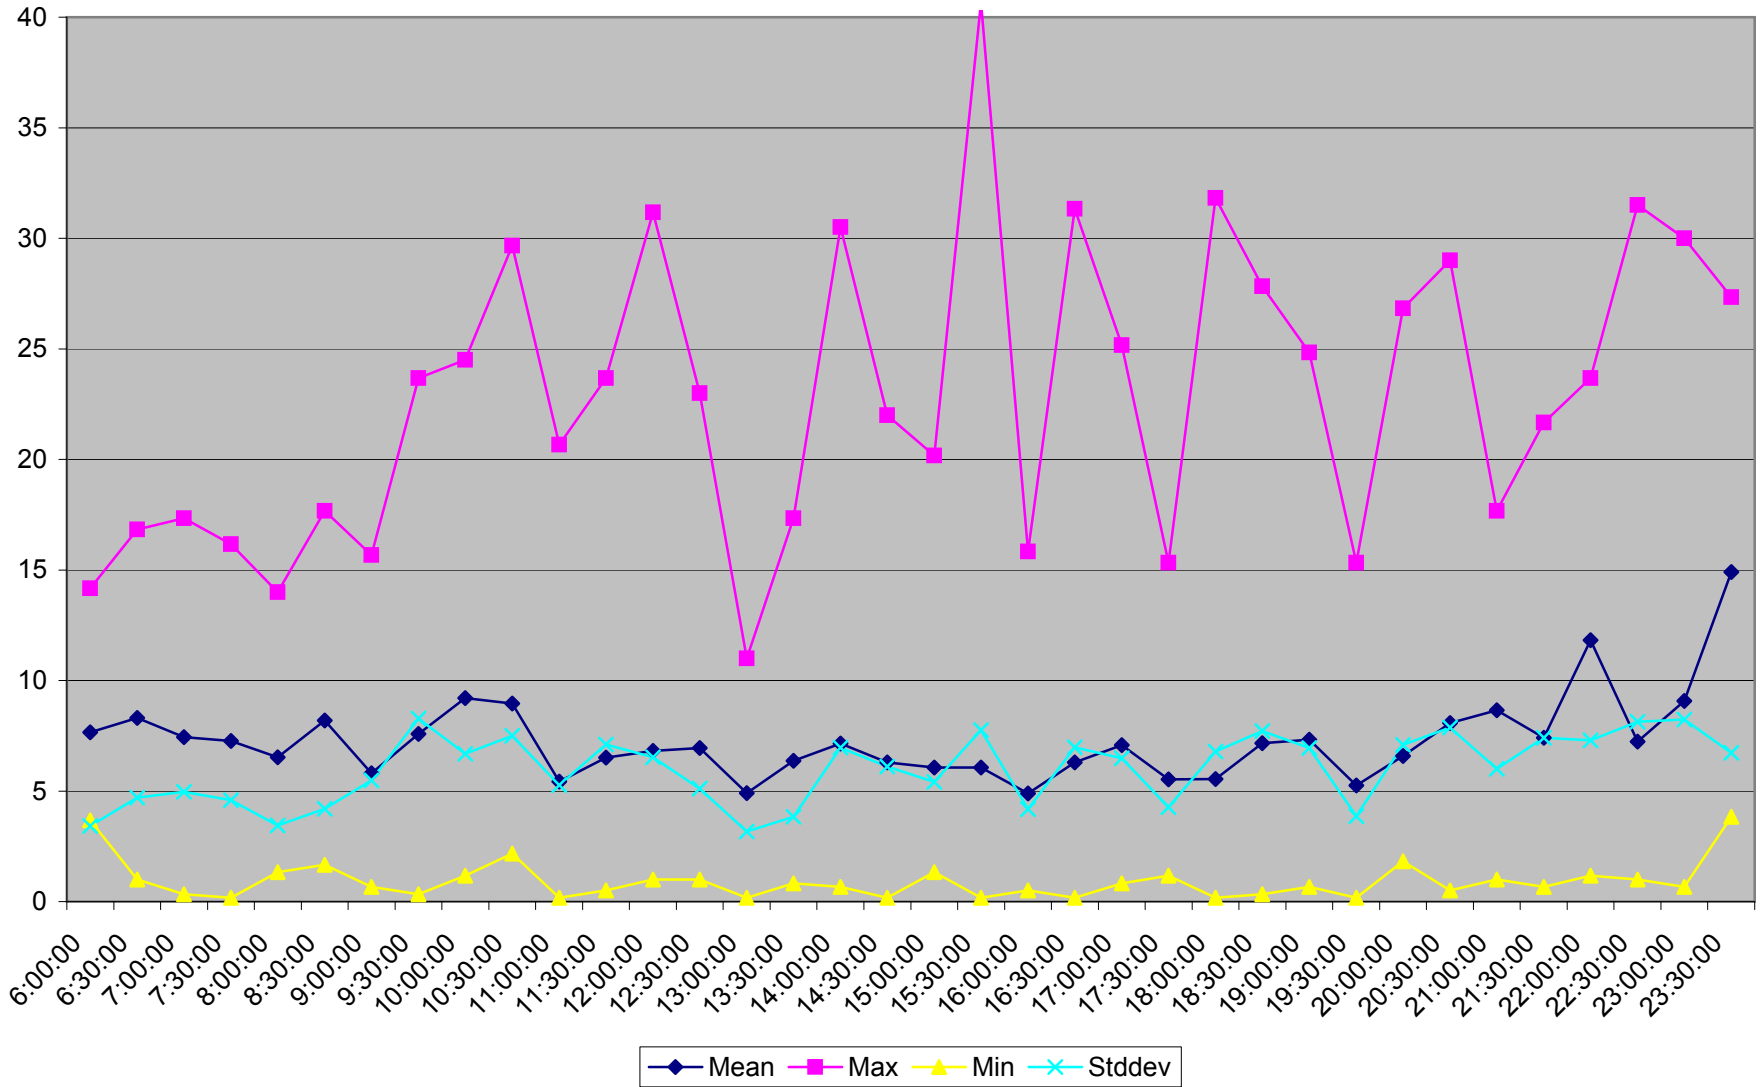

501 Queen Headways at Yonge St. Eastbound May 2013 Weekdays

501 Queen Headways at Yonge St. Eastbound July 2013 Weekdays

501 Queen Headways at Yonge St. Eastbound August 2013 Weekdays

501 Queen Headways at Yonge St. Eastbound September 2013 Weekdays

501 Queen Headways at Yonge St. Eastbound October 2013 Weekdays

501 Queen Headways at Yonge St. Eastbound May 2013 Saturdays

501 Queen Headways at Yonge St. Eastbound July 2013 Saturdays

501 Queen Headways at Yonge St. Eastbound August 2013 Saturdays

501 Queen Headways at Yonge St. Eastbound September 2013 Saturdays

501 Queen Headways at Yonge St. Eastbound October 2013 Saturdays

501 Queen Headways at Yonge St. Eastbound May 2013 Sundays

501 Queen Headways at Yonge St. Eastbound July 2013 Sundays