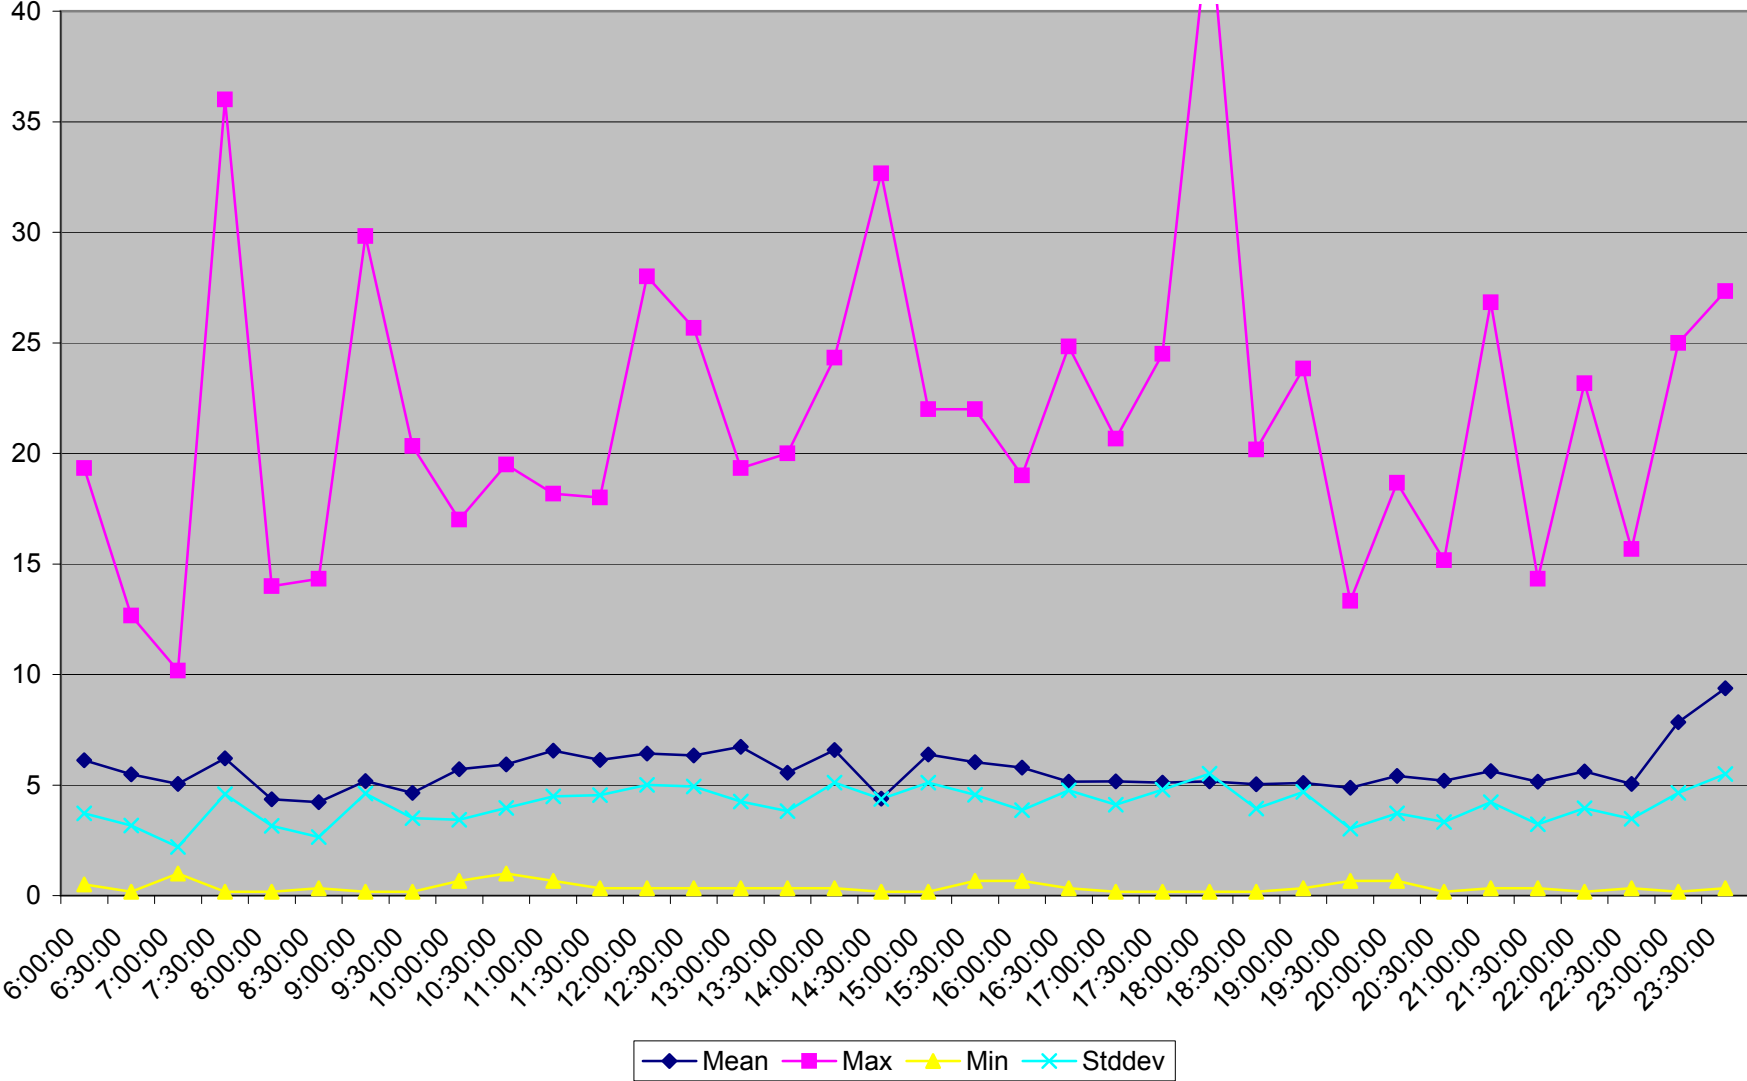

501 Queen Headways at Yonge St. Eastbound May 2013 Weekdays

501 Queen Headways at Yonge St. Eastbound July 2013 Weekdays

501 Queen Headways at Yonge St. Eastbound August 2013 Weekdays

501 Queen Headways at Yonge St. Eastbound September 2013 Weekdays

501 Queen Headways at Yonge St. Eastbound October 2013 Weekdays

501 Queen Headways at Yonge St. Eastbound May 2013 Saturdays

501 Queen Headways at Yonge St. Eastbound July 2013 Saturdays

501 Queen Headways at Yonge St. Eastbound August 2013 Saturdays