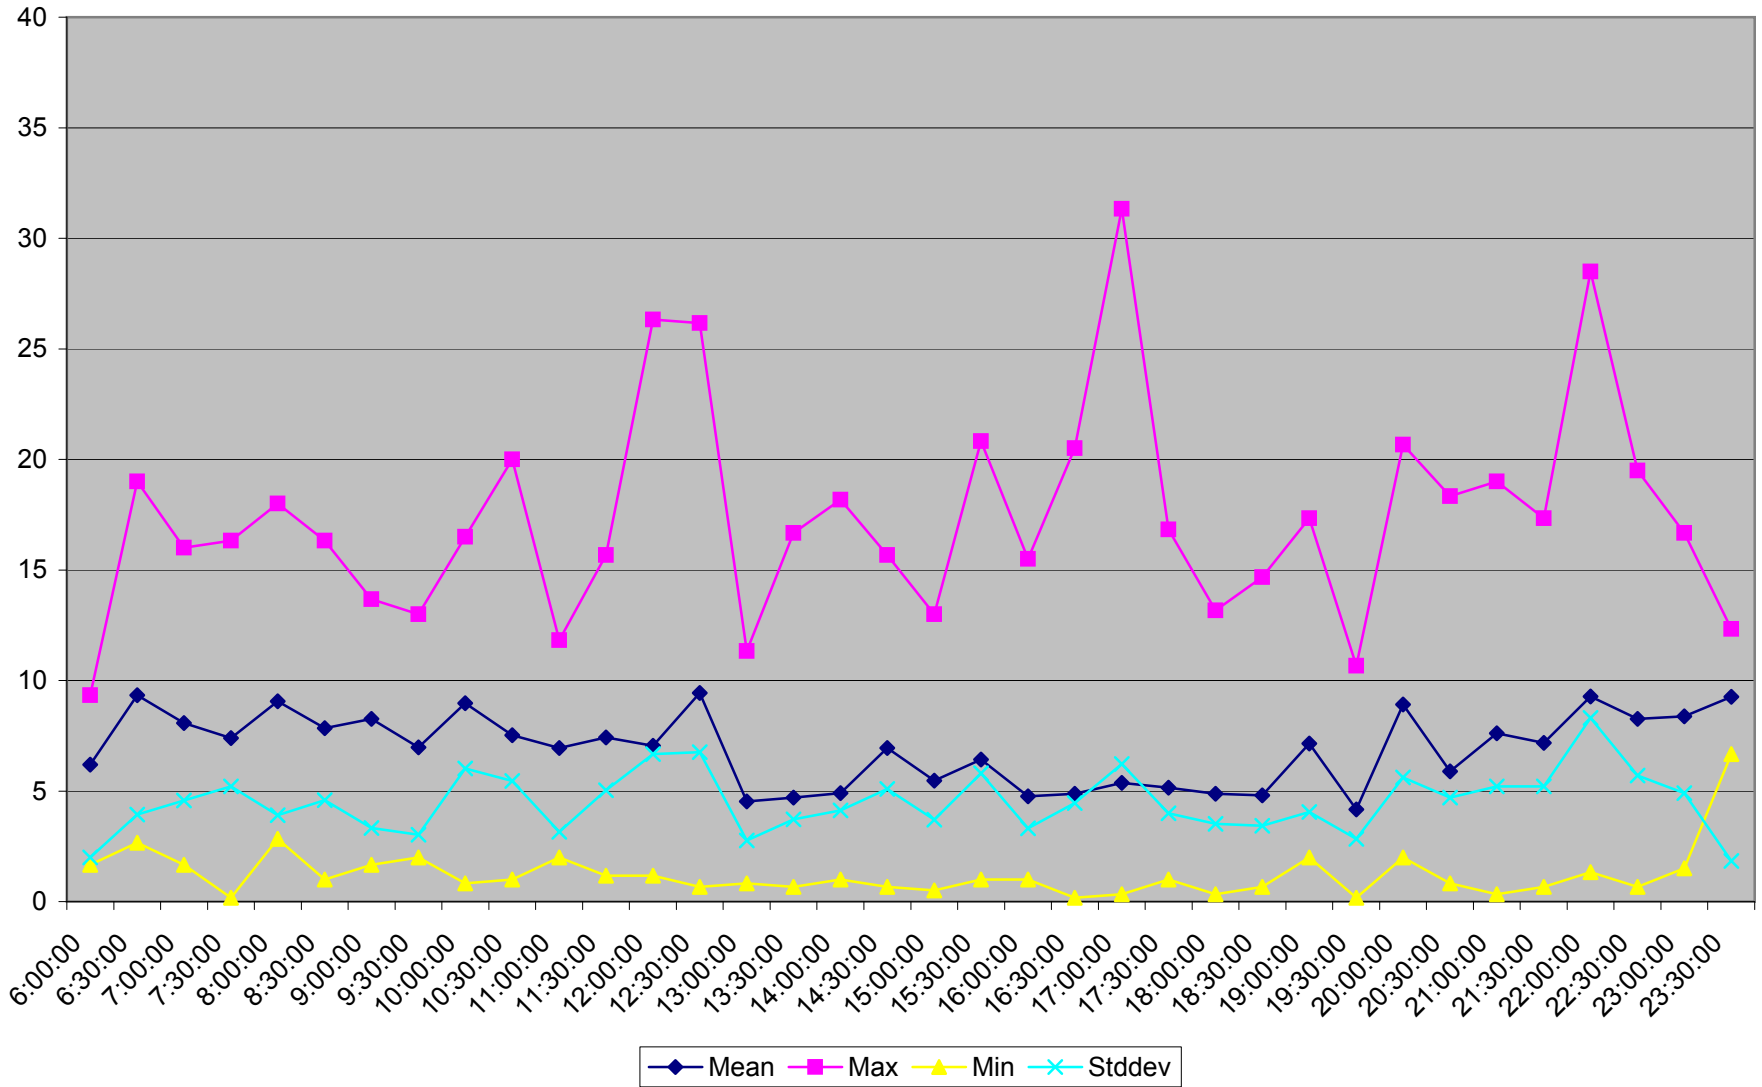

501 Queen Headways at Yonge St. Eastbound May 2013 Weekdays

501 Queen Headways at Yonge St. Eastbound July 2013 Weekdays

501 Queen Headways at Yonge St. Eastbound August 2013 Weekdays

501 Queen Headways at Yonge St. Eastbound September 2013 Weekdays

501 Queen Headways at Yonge St. Eastbound October 2013 Weekdays

501 Queen Headways at Yonge St. Eastbound May 2013 Saturdays

501 Queen Headways at Yonge St. Eastbound July 2013 Saturdays

501 Queen Headways at Yonge St. Eastbound August 2013 Saturdays

501 Queen Headways at Yonge St. Eastbound September 2013 Saturdays

501 Queen Headways at Yonge St. Eastbound October 2013 Saturdays

501 Queen Headways at Yonge St. Eastbound May 2013 Sundays

501 Queen Headways at Yonge St. Eastbound July 2013 Sundays