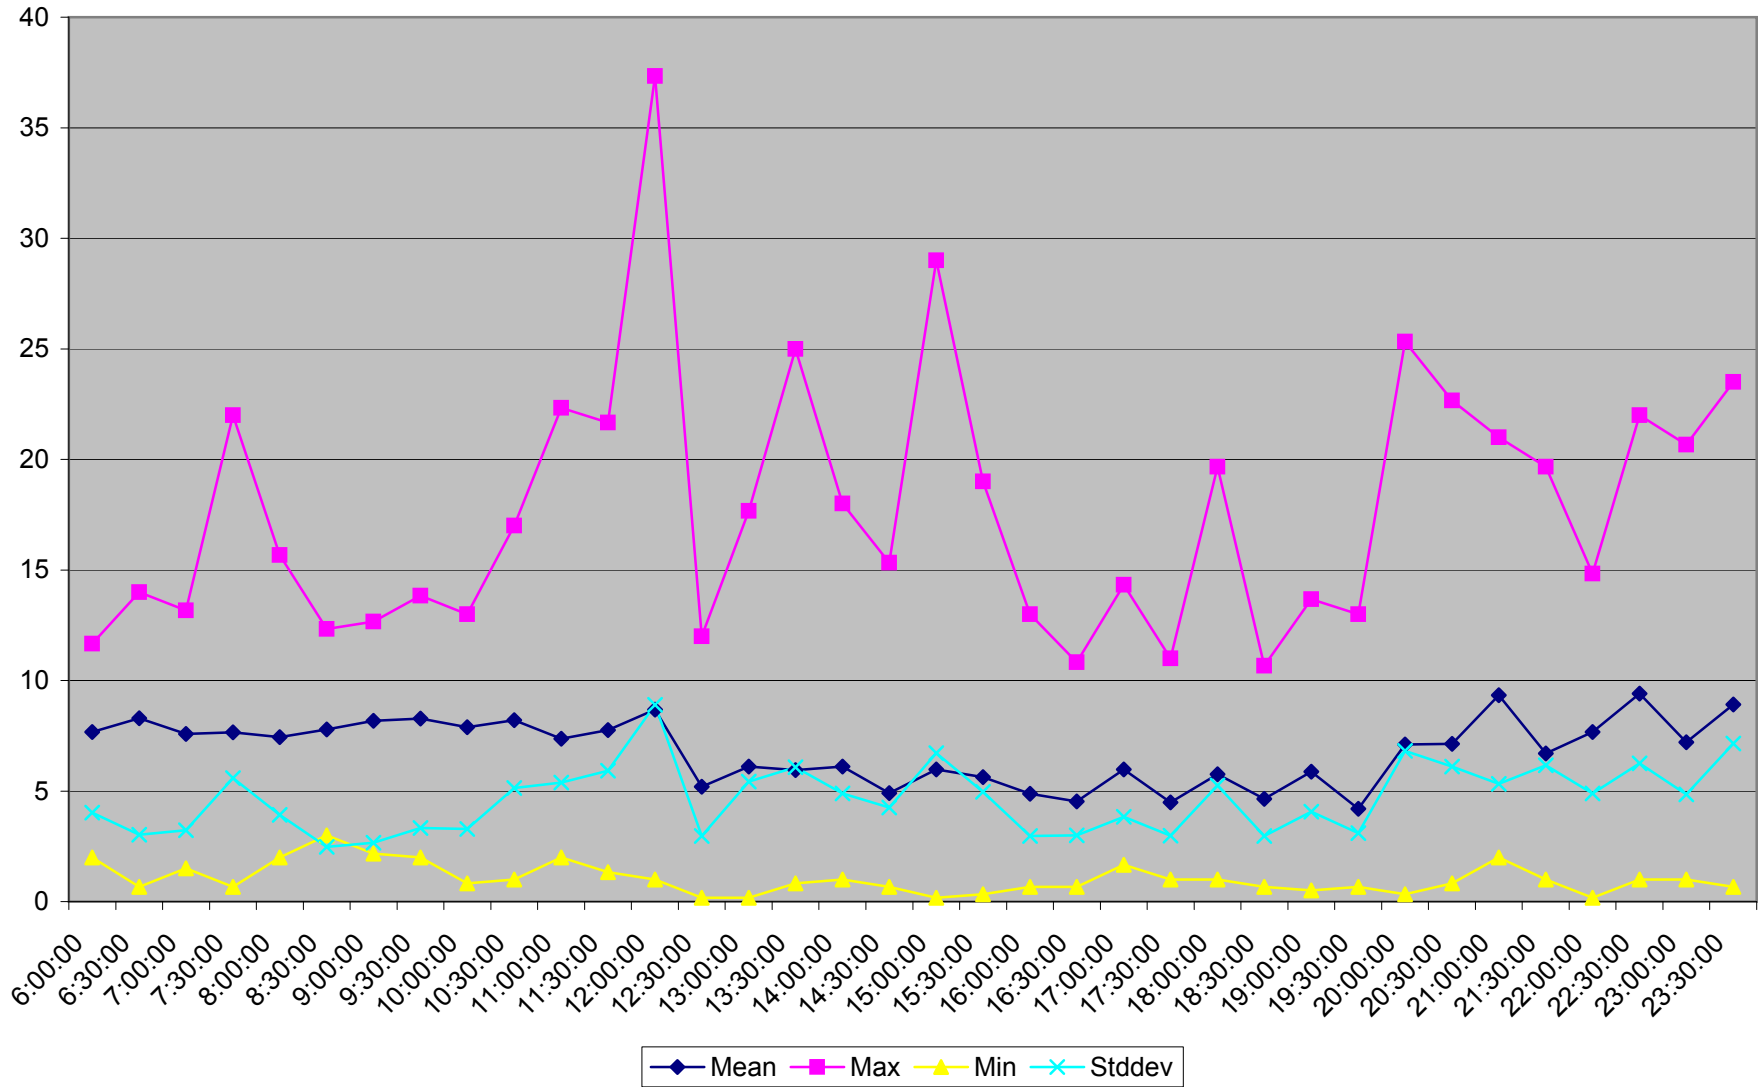

501 Queen Headways at Yonge St. Eastbound May 2013 Weekdays

501 Queen Headways at Yonge St. Eastbound July 2013 Weekdays

501 Queen Headways at Yonge St. Eastbound August 2013 Weekdays

501 Queen Headways at Yonge St. Eastbound September 2013 Weekdays

501 Queen Headways at Yonge St. Eastbound October 2013 Weekdays

501 Queen Headways at Yonge St. Eastbound May 2013 Saturdays

501 Queen Headways at Yonge St. Eastbound July 2013 Saturdays

501 Queen Headways at Yonge St. Eastbound August 2013 Saturdays