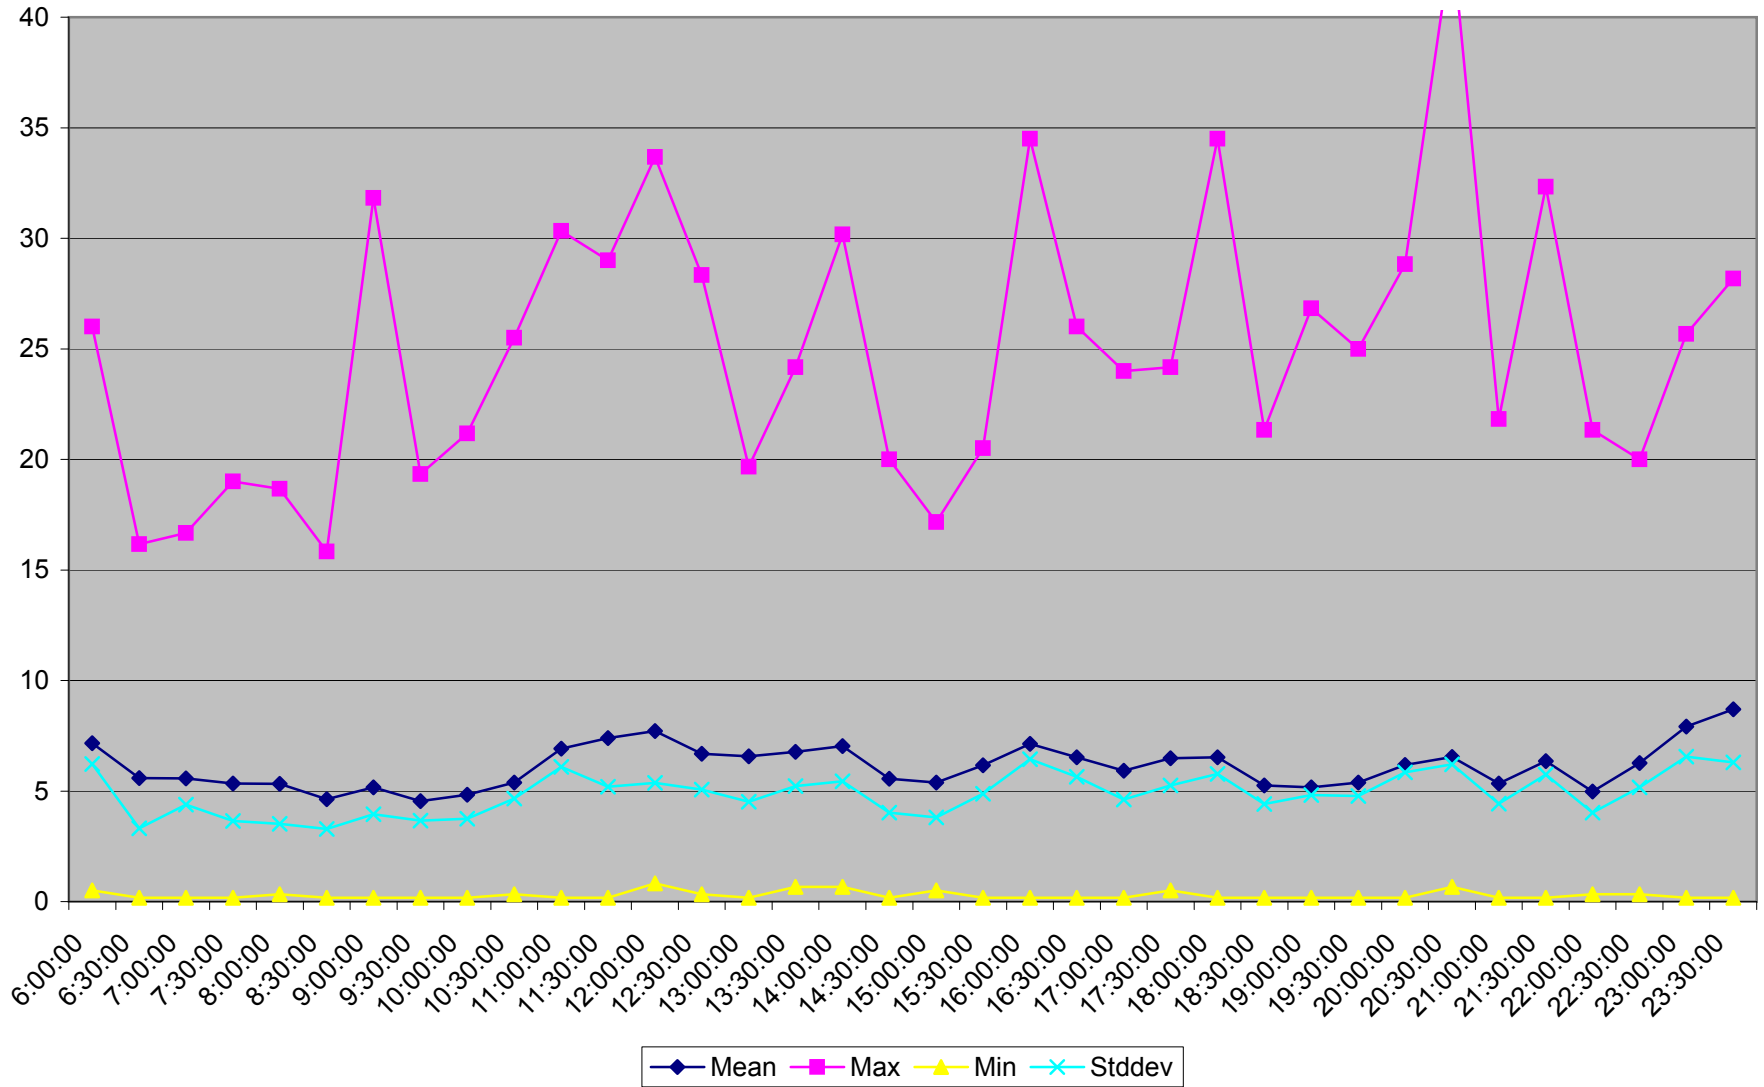

501 Queen Headways at Yonge St. Eastbound May 2013 Weekdays

501 Queen Headways at Yonge St. Eastbound July 2013 Weekdays

501 Queen Headways at Yonge St. Eastbound August 2013 Weekdays

501 Queen Headways at Yonge St. Eastbound September 2013 Weekdays

501 Queen Headways at Yonge St. Eastbound October 2013 Weekdays

501 Queen Headways at Yonge St. Eastbound May 2013 Saturdays

501 Queen Headways at Yonge St. Eastbound July 2013 Saturdays

501 Queen Headways at Yonge St. Eastbound August 2013 Saturdays