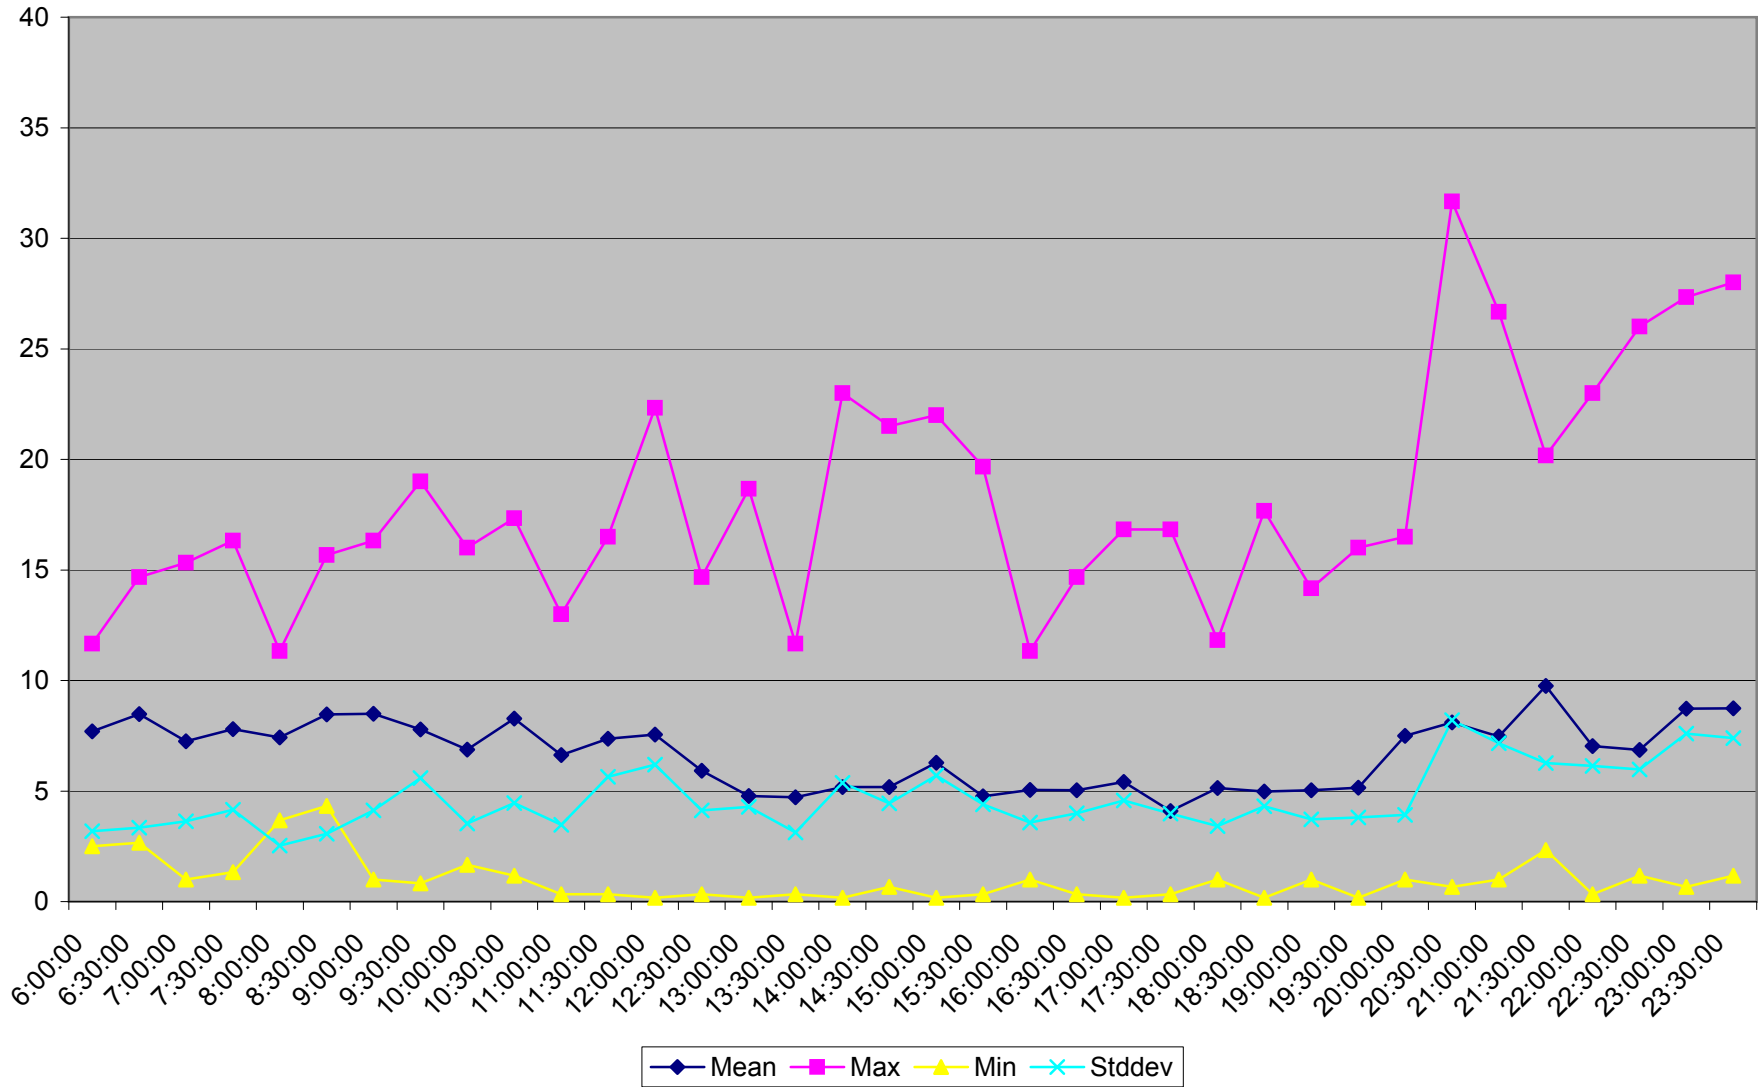

501 Queen Headways at Yonge St. Eastbound October 2013 Weekdays

501 Queen Headways at Yonge St. Eastbound May 2013 Saturdays

501 Queen Headways at Yonge St. Eastbound July 2013 Saturdays

501 Queen Headways at Yonge St. Eastbound August 2013 Saturdays