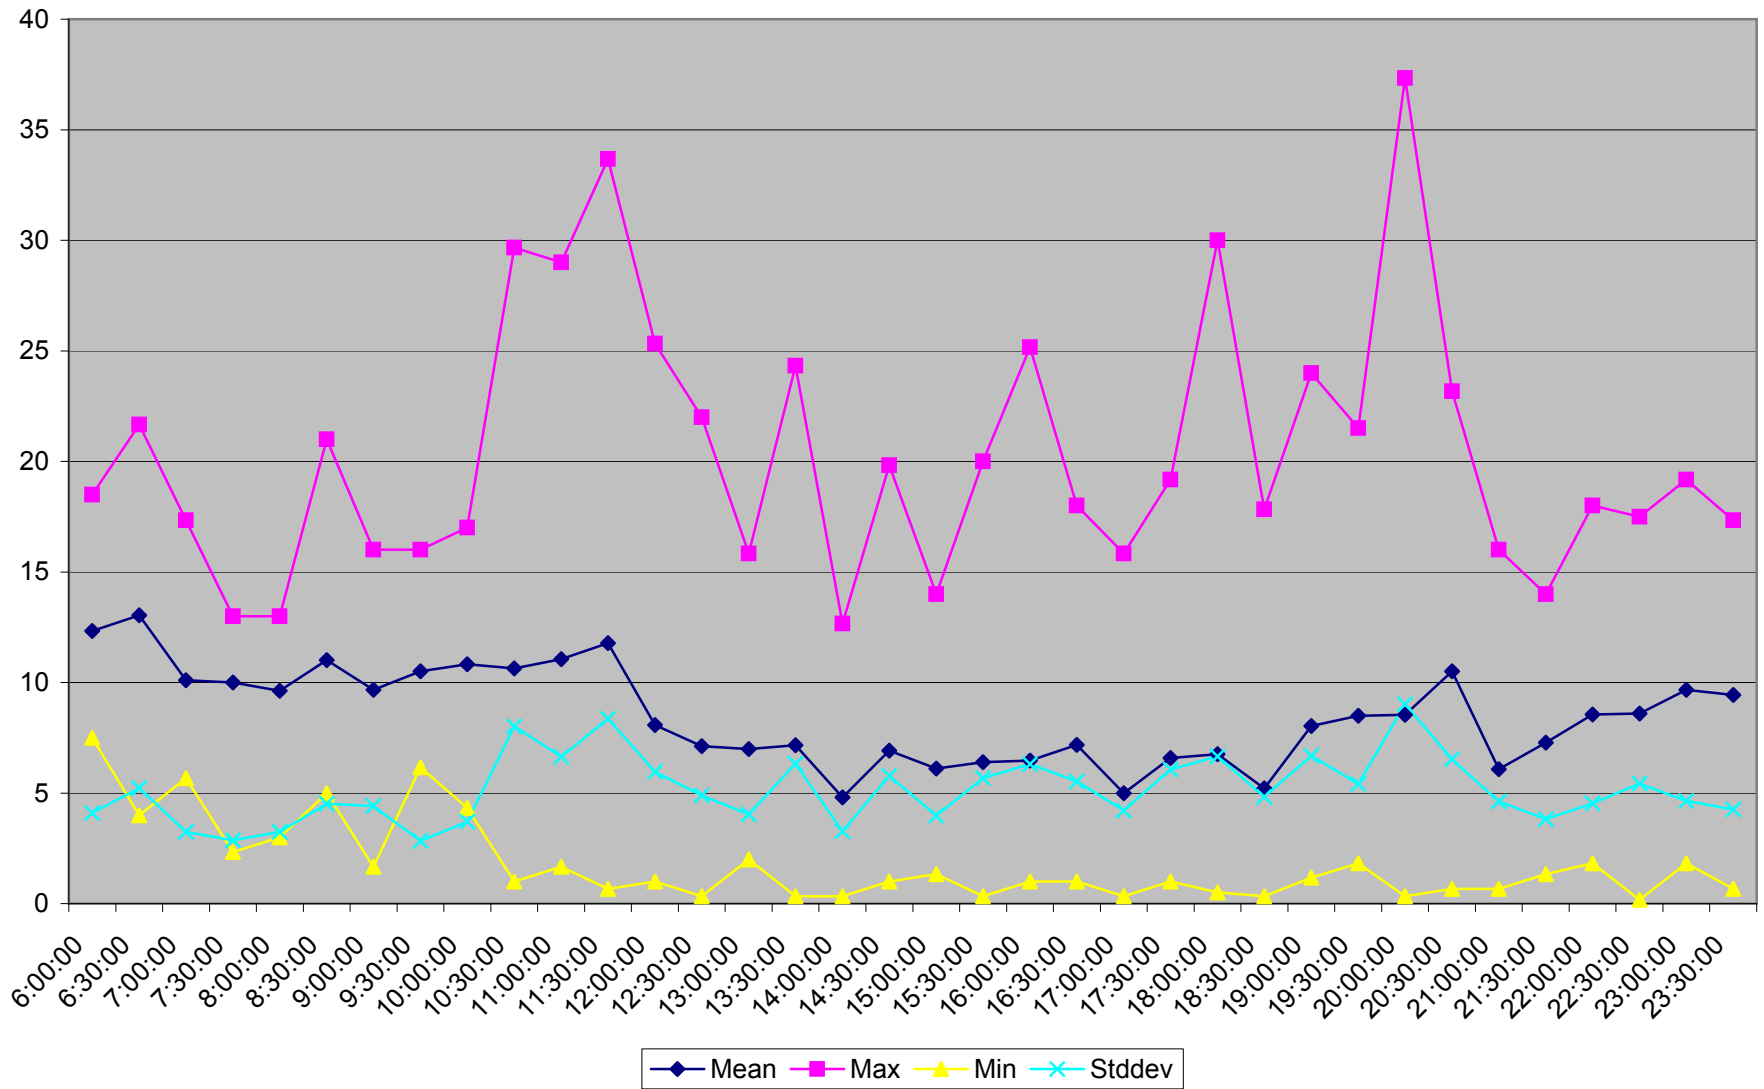

501 Queen Headways at Yonge St. Eastbound May 2013 Weekdays

501 Queen Headways at Yonge St. Eastbound July 2013 Weekdays

501 Queen Headways at Yonge St. Eastbound August 2013 Weekdays

501 Queen Headways at Yonge St. Eastbound September 2013 Weekdays

501 Queen Headways at Yonge St. Eastbound October 2013 Weekdays

501 Queen Headways at Yonge St. Eastbound May 2013 Saturdays

501 Queen Headways at Yonge St. Eastbound July 2013 Saturdays

501 Queen Headways at Yonge St. Eastbound August 2013 Saturdays

501 Queen Headways at Yonge St. Eastbound September 2013 Saturdays

501 Queen Headways at Yonge St. Eastbound October 2013 Saturdays

501 Queen Headways at Yonge St. Eastbound May 2013 Sundays

501 Queen Headways at Yonge St. Eastbound July 2013 Sundays