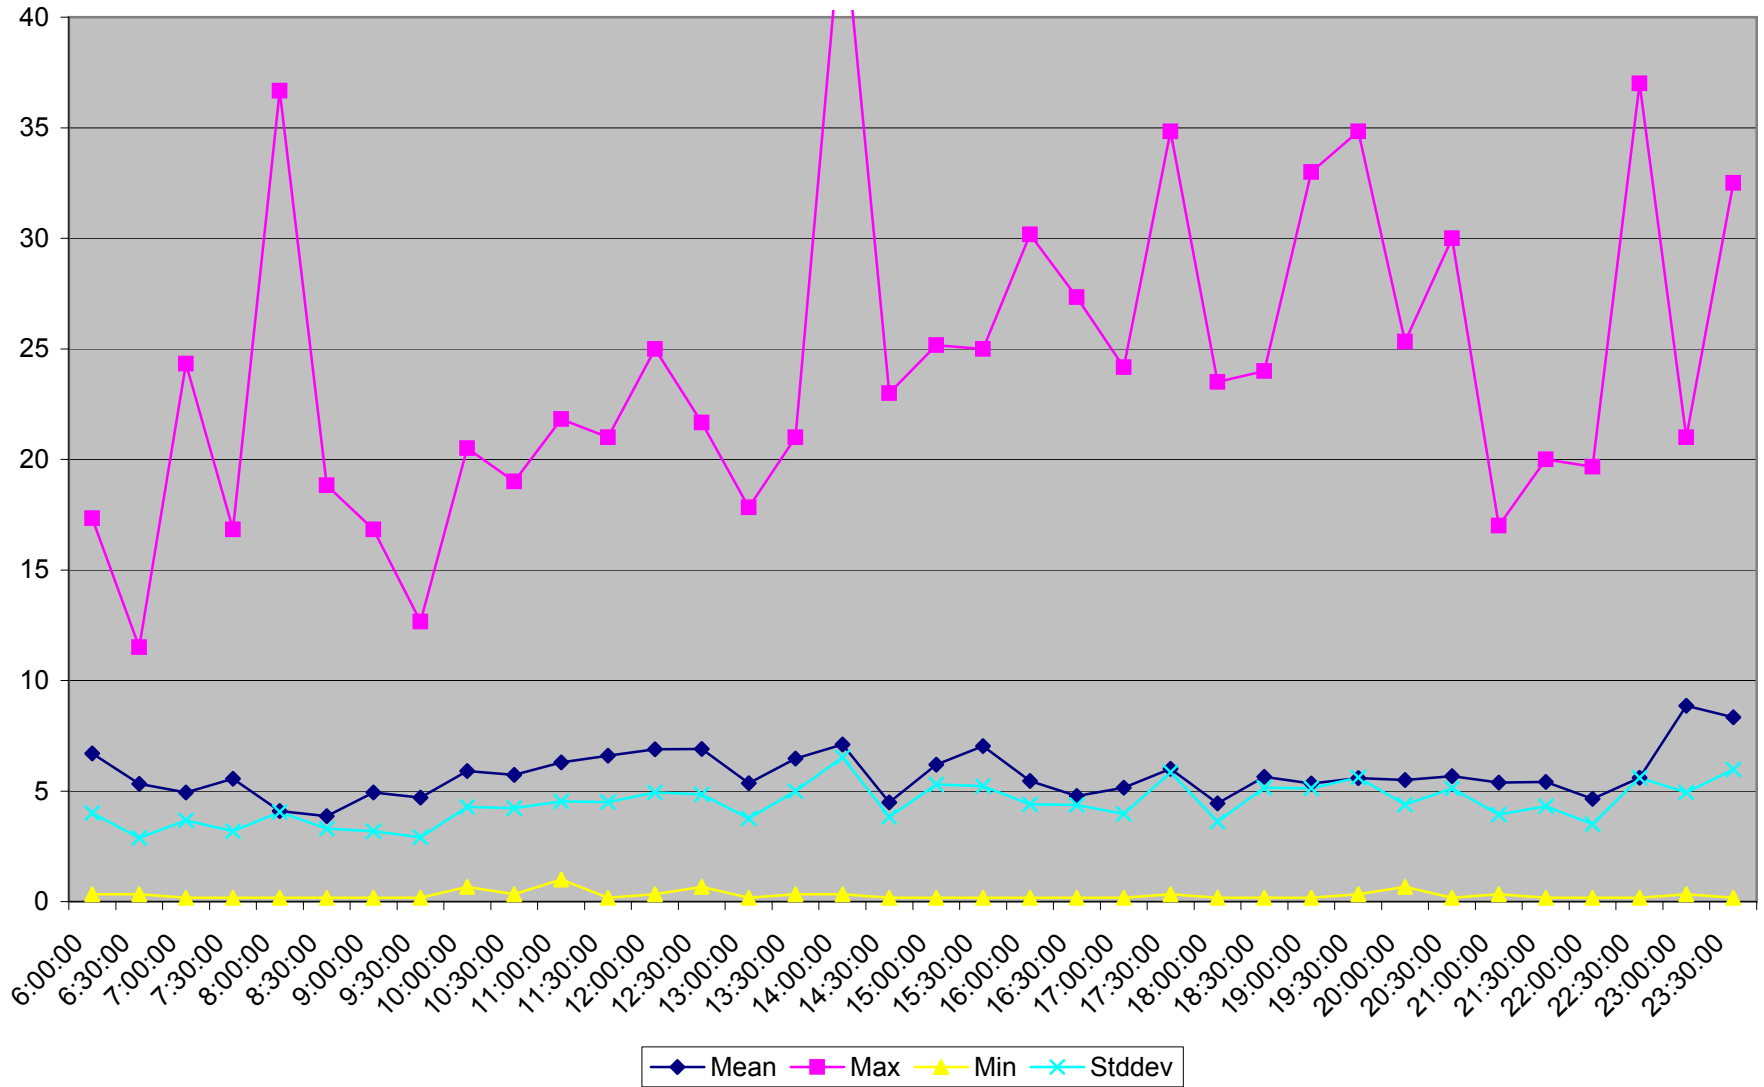

501 Queen Headways at Yonge St. Eastbound May 2013 Weekdays

501 Queen Headways at Yonge St. Eastbound July 2013 Weekdays

501 Queen Headways at Yonge St. Eastbound August 2013 Weekdays

501 Queen Headways at Yonge St. Eastbound September 2013 Weekdays

501 Queen Headways at Yonge St. Eastbound October 2013 Weekdays

501 Queen Headways at Yonge St. Eastbound May 2013 Saturdays

501 Queen Headways at Yonge St. Eastbound July 2013 Saturdays

501 Queen Headways at Yonge St. Eastbound August 2013 Saturdays