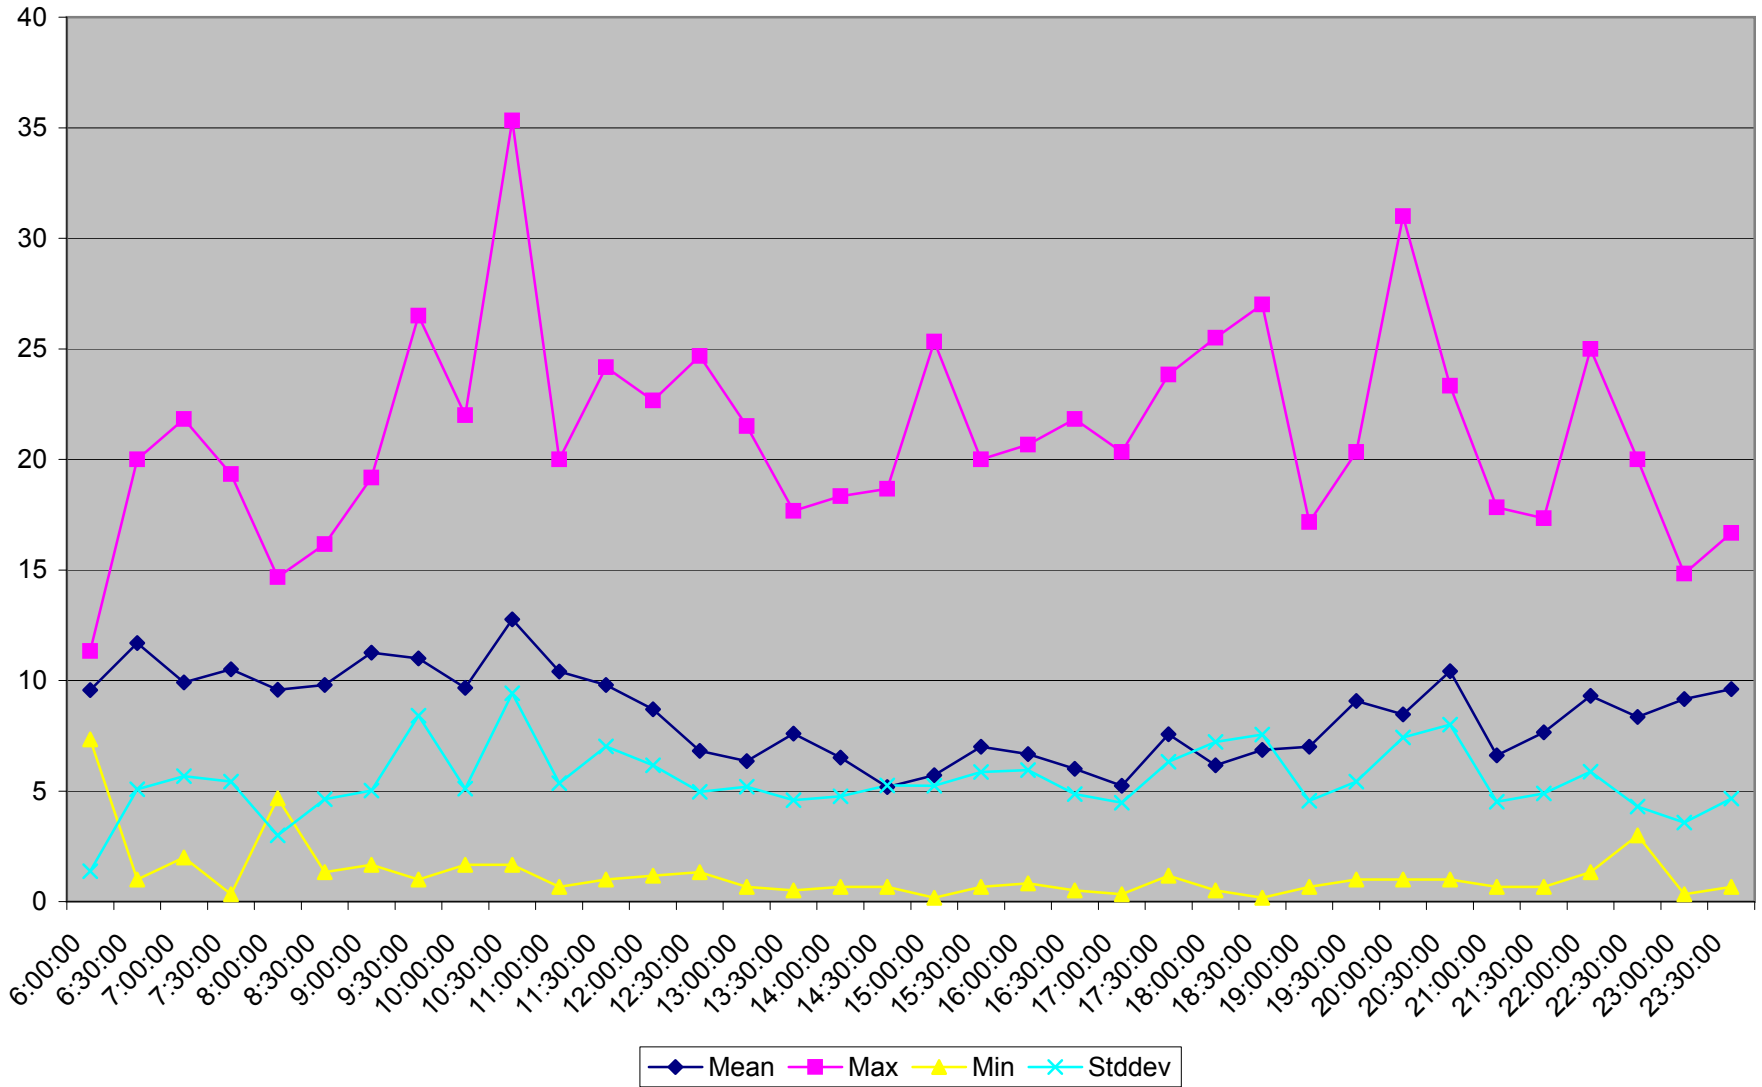

501 Queen Headways at Yonge St. Eastbound September 2013 Saturdays

501 Queen Headways at Yonge St. Eastbound October 2013 Saturdays

501 Queen Headways at Yonge St. Eastbound May 2013 Sundays

501 Queen Headways at Yonge St. Eastbound July 2013 Sundays

501 Queen Headways at Yonge St. Eastbound August 2013 Sundays

501 Queen Headways at Yonge St. Eastbound September 2013 Sundays

501 Queen Headways at Yonge St. Eastbound October 2013 Sundays