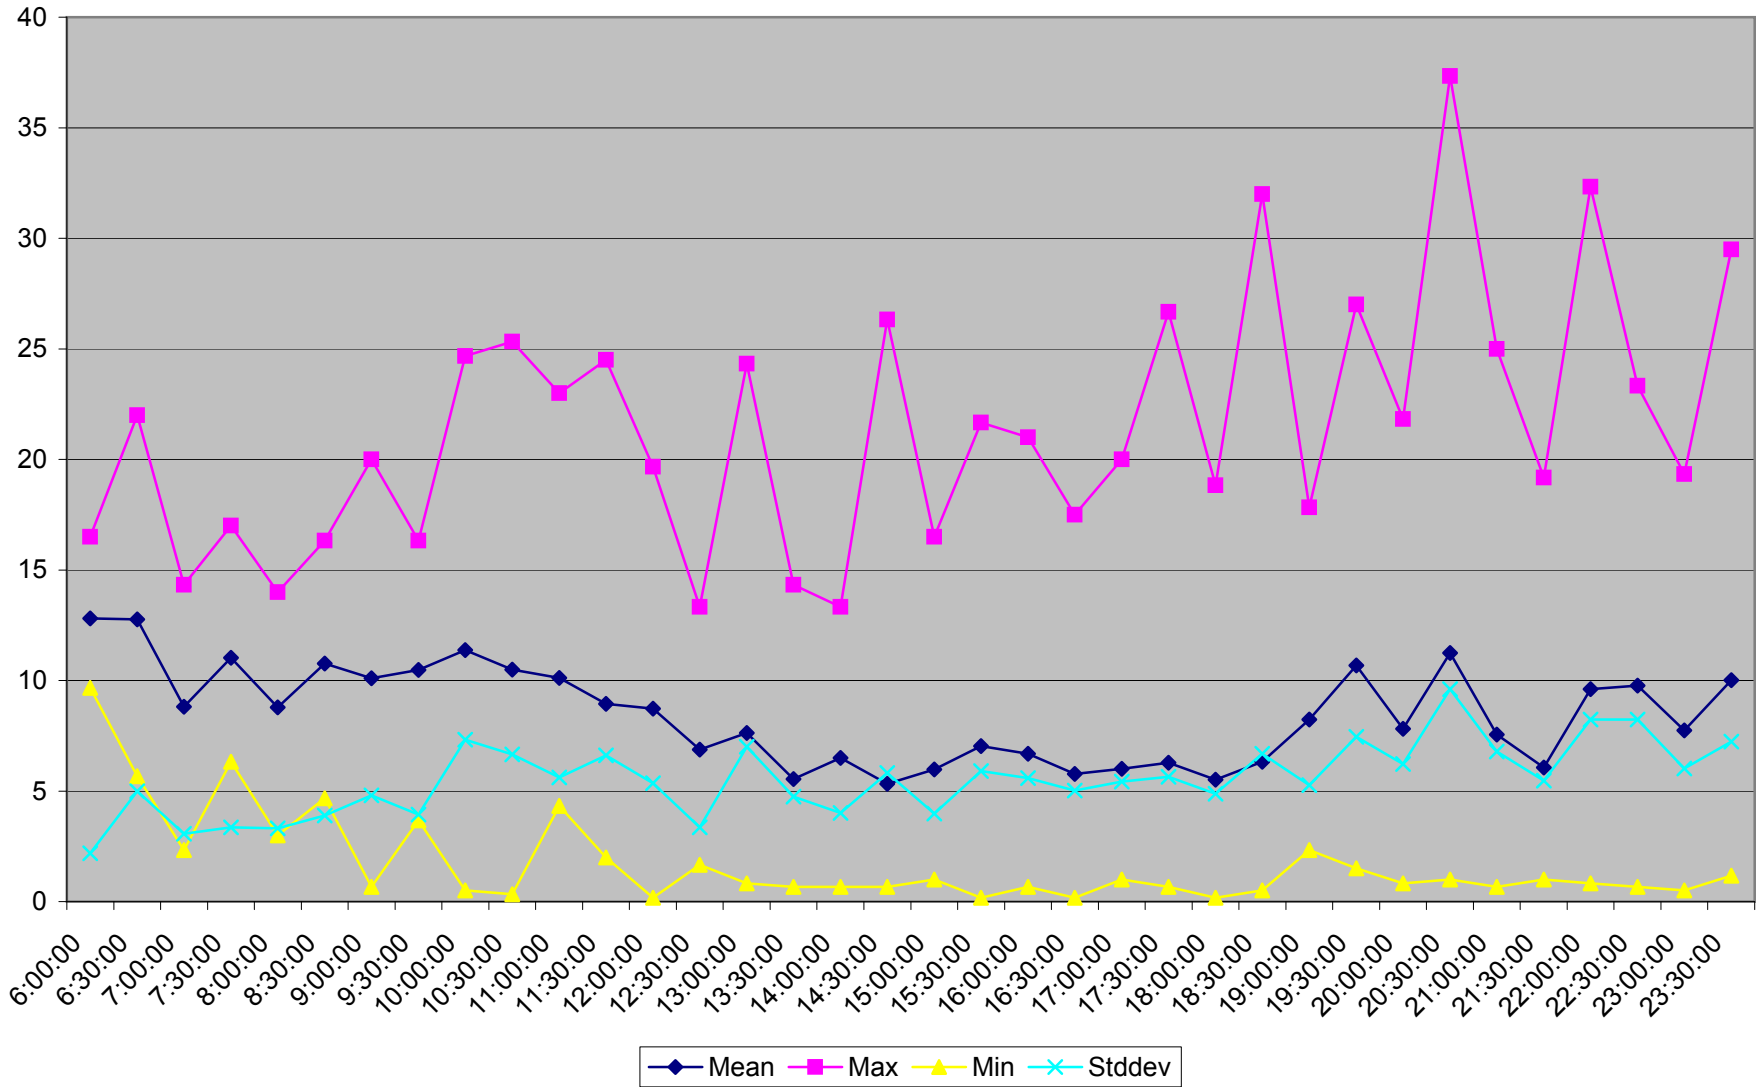

501 Queen Headways at Yonge St. Eastbound September 2013 Saturdays

501 Queen Headways at Yonge St. Eastbound October 2013 Saturdays

501 Queen Headways at Yonge St. Eastbound May 2013 Sundays

501 Queen Headways at Yonge St. Eastbound July 2013 Sundays

501 Queen Headways at Yonge St. Eastbound August 2013 Sundays

501 Queen Headways at Yonge St. Eastbound September 2013 Sundays

501 Queen Headways at Yonge St. Eastbound October 2013 Sundays