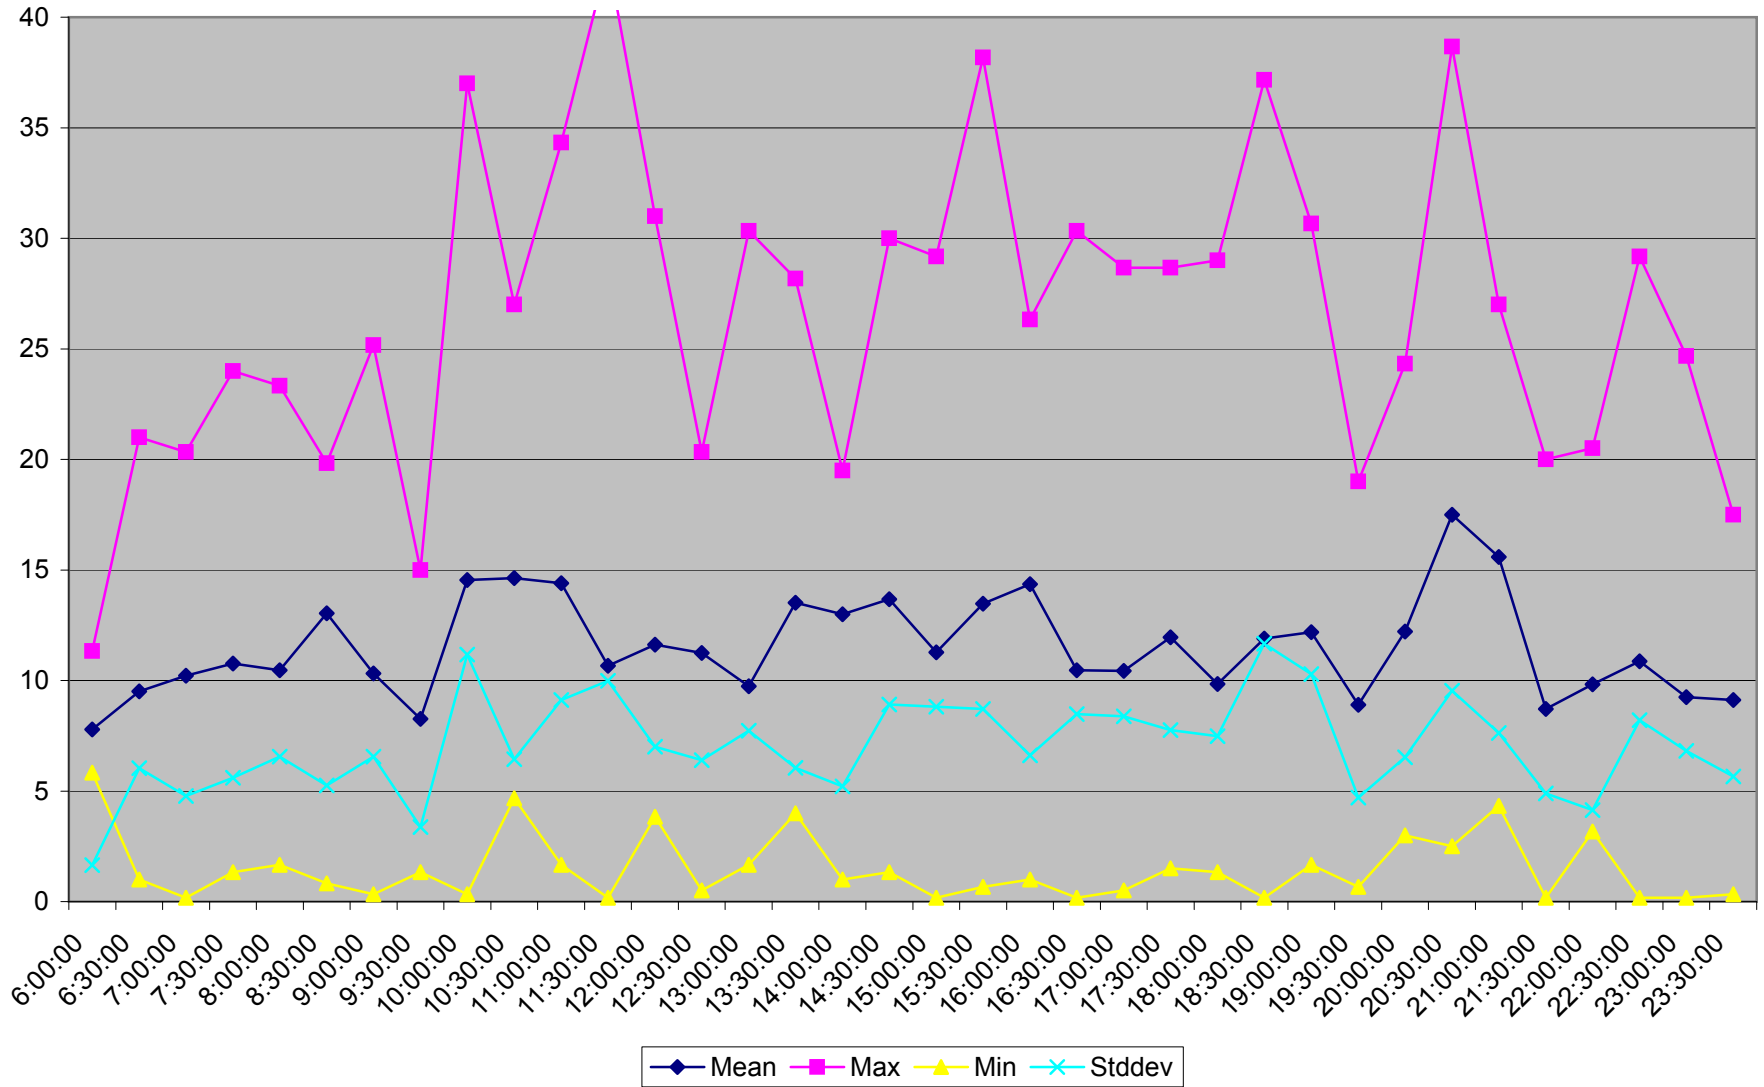

501 Queen Headways at Woodbine Ave. Eastbound October 2013 Sundays