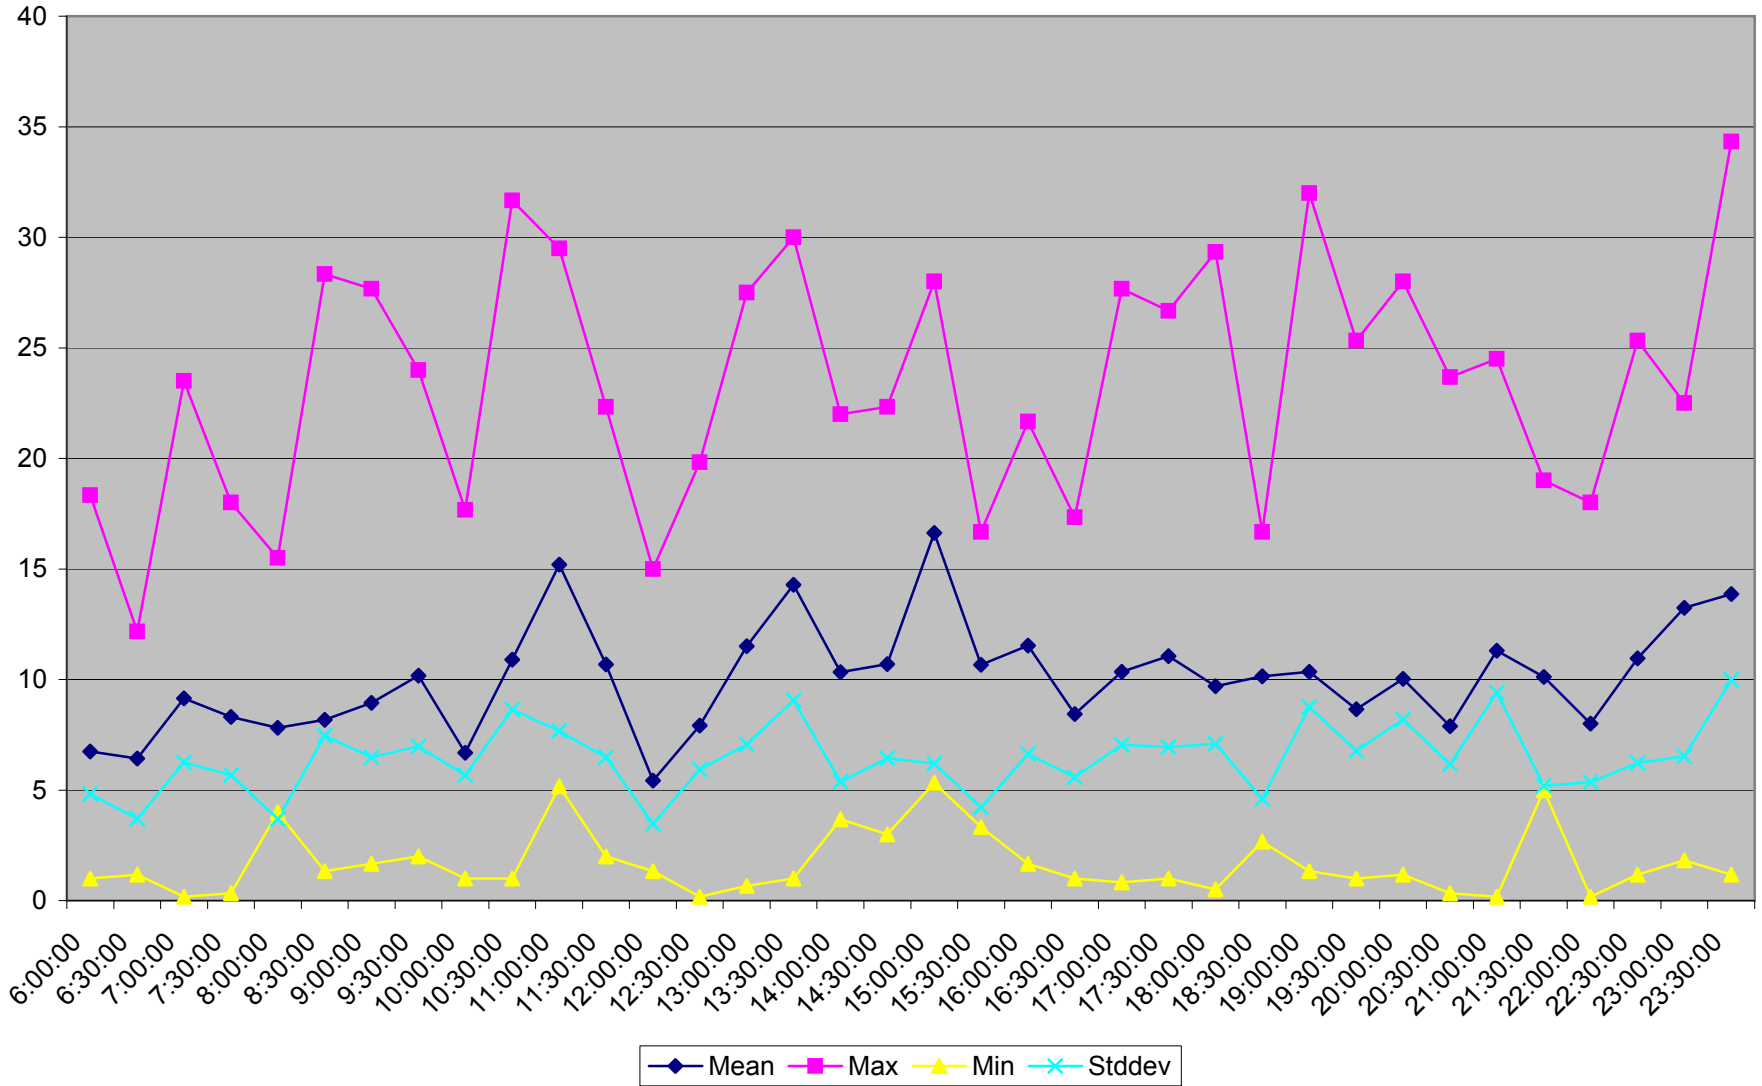

501 Queen Headways at Woodbine Ave. Eastbound October 2013 Weekdays

501 Queen Headways at Woodbine Ave. Eastbound May 2013 Saturdays

501 Queen Headways at Woodbine Ave. Eastbound July 2013 Saturdays

501 Queen Headways at Woodbine Ave. Eastbound August 2013 Saturdays

501 Queen Headways at Woodbine Ave. Eastbound September 2013 Saturdays

501 Queen Headways at Woodbine Ave. Eastbound October 2013 Saturdays

501 Queen Headways at Woodbine Ave. Eastbound May 2013 Sundays