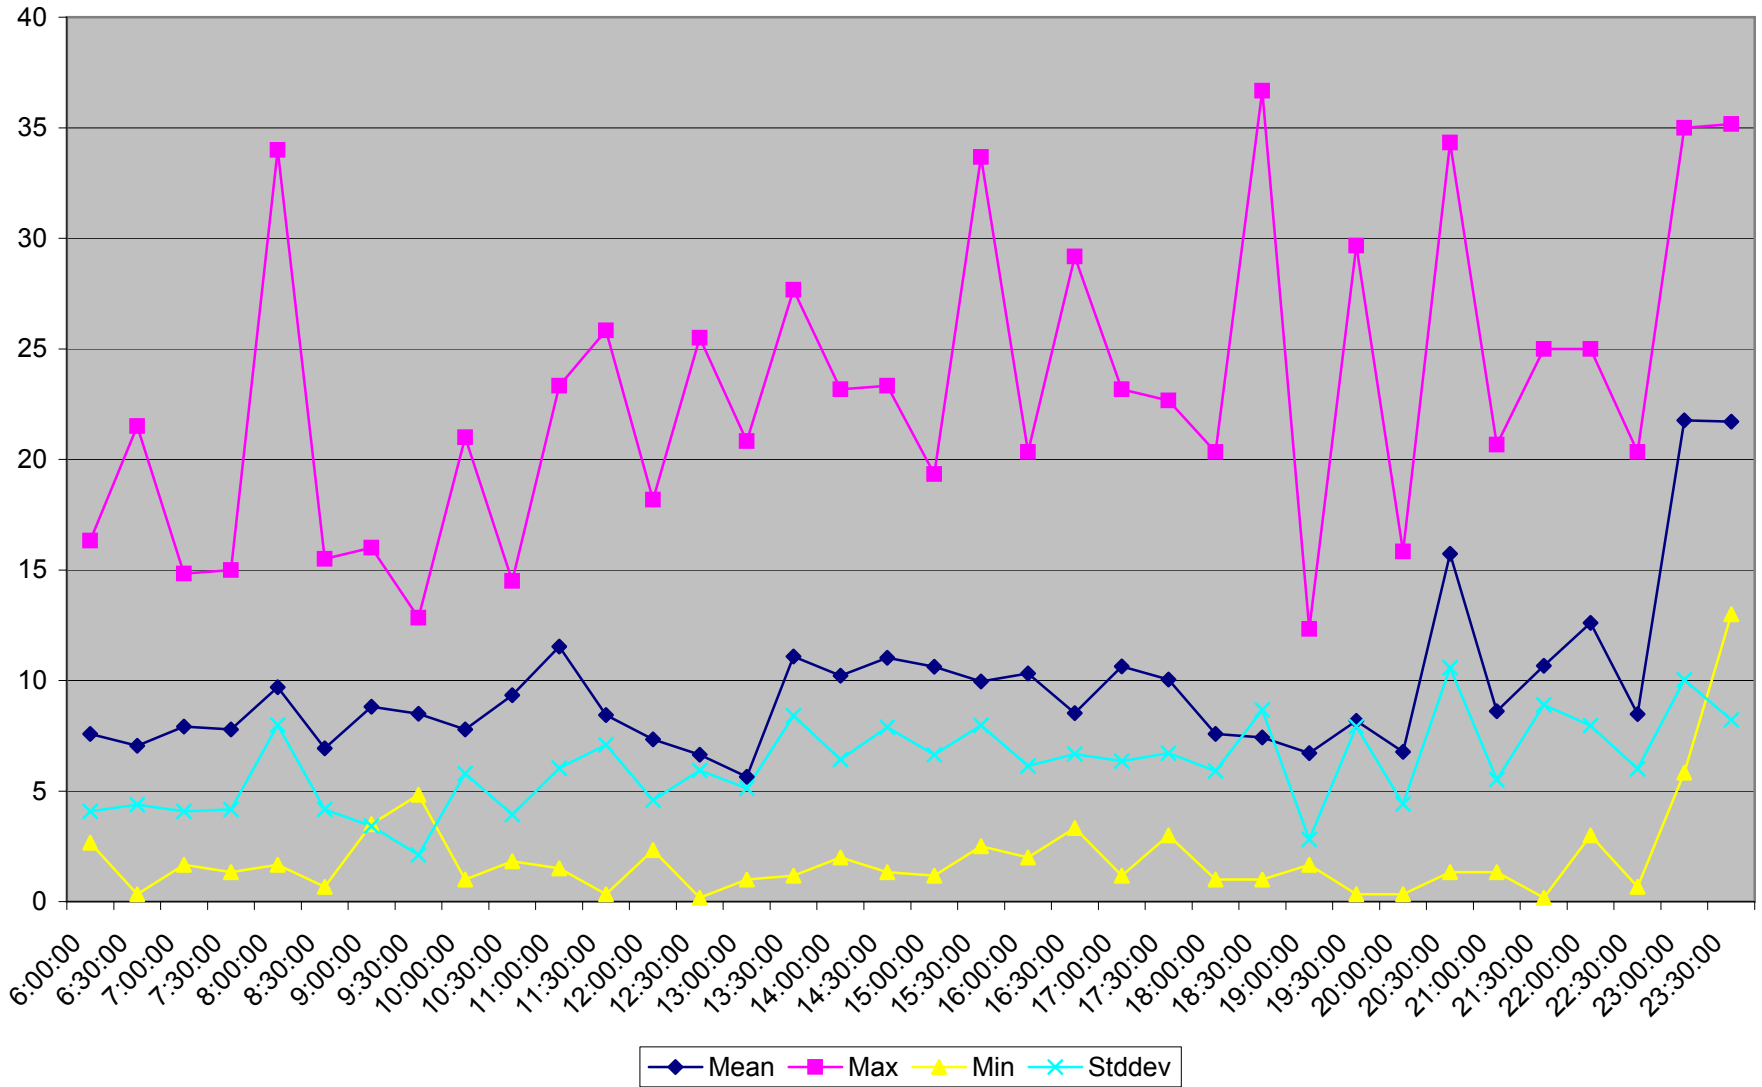

501 Queen Headways at Woodbine Ave. Eastbound May 2013 Weekdays

501 Queen Headways at Woodbine Ave. Eastbound July 2013 Weekdays

501 Queen Headways at Woodbine Ave. Eastbound August 2013 Weekdays

501 Queen Headways at Woodbine Ave. Eastbound September 2013 Weekdays

501 Queen Headways at Woodbine Ave. Eastbound October 2013 Weekdays

501 Queen Headways at Woodbine Ave. Eastbound May 2013 Saturdays

501 Queen Headways at Woodbine Ave. Eastbound July 2013 Saturdays

501 Queen Headways at Woodbine Ave. Eastbound August 2013 Saturdays

501 Queen Headways at Woodbine Ave. Eastbound September 2013 Saturdays

501 Queen Headways at Woodbine Ave. Eastbound October 2013 Saturdays

501 Queen Headways at Woodbine Ave. Eastbound May 2013 Sundays