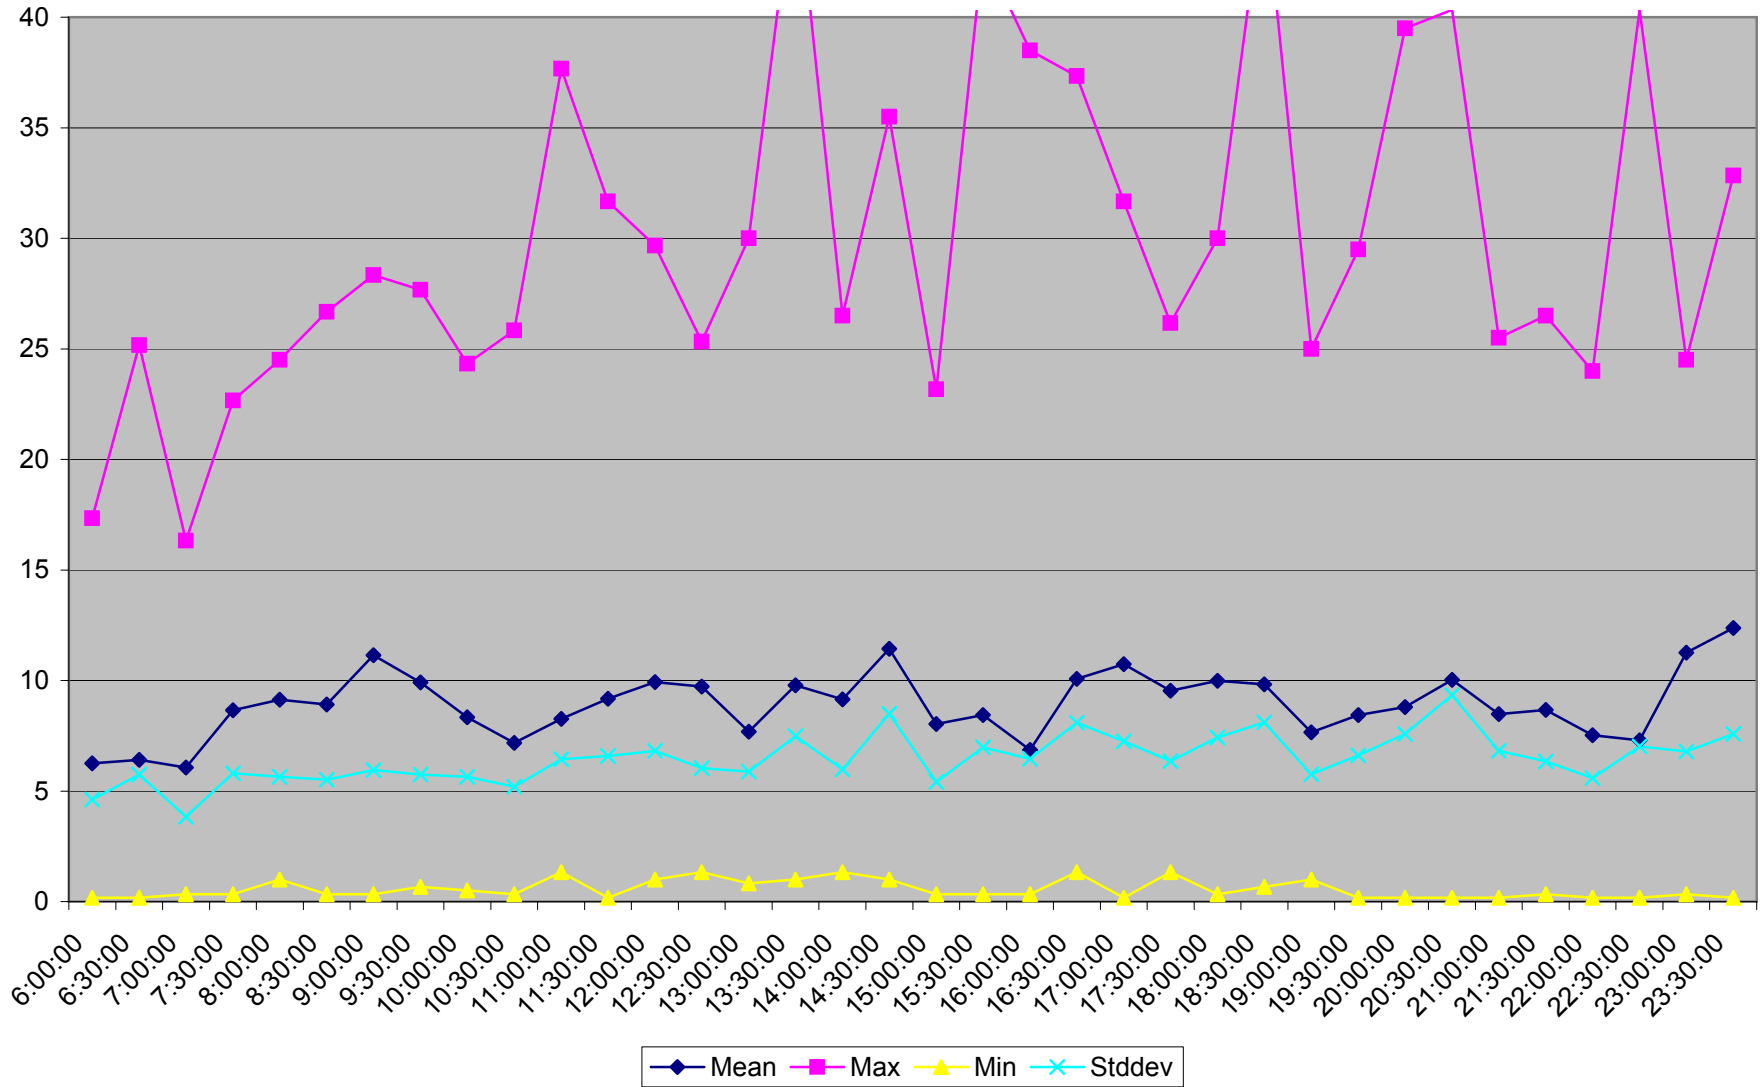

501 Queen Headways at Woodbine Ave. Eastbound May 2013 Weekdays

501 Queen Headways at Woodbine Ave. Eastbound July 2013 Weekdays

501 Queen Headways at Woodbine Ave. Eastbound August 2013 Weekdays

501 Queen Headways at Woodbine Ave. Eastbound September 2013 Weekdays

501 Queen Headways at Woodbine Ave. Eastbound October 2013 Weekdays

501 Queen Headways at Woodbine Ave. Eastbound May 2013 Saturdays

501 Queen Headways at Woodbine Ave. Eastbound July 2013 Saturdays

501 Queen Headways at Woodbine Ave. Eastbound August 2013 Saturdays