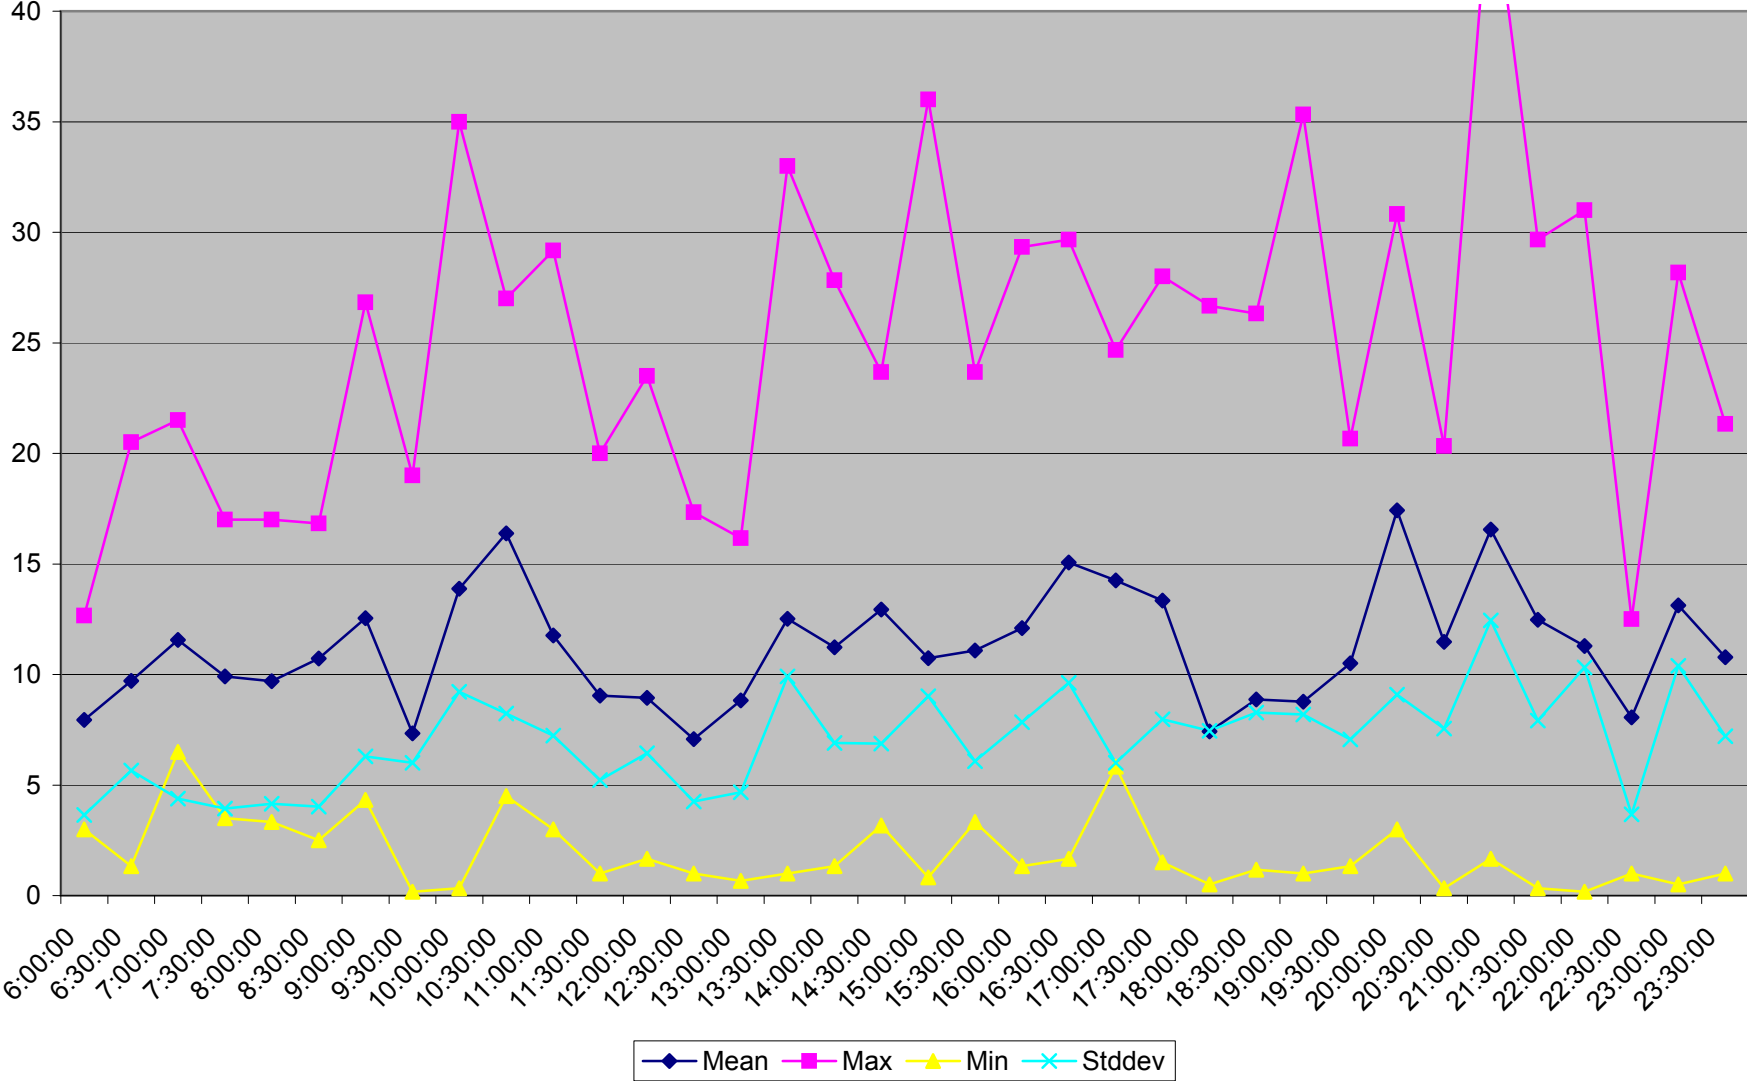

501 Queen Headways at Woodbine Ave. Eastbound September 2013 Sundays