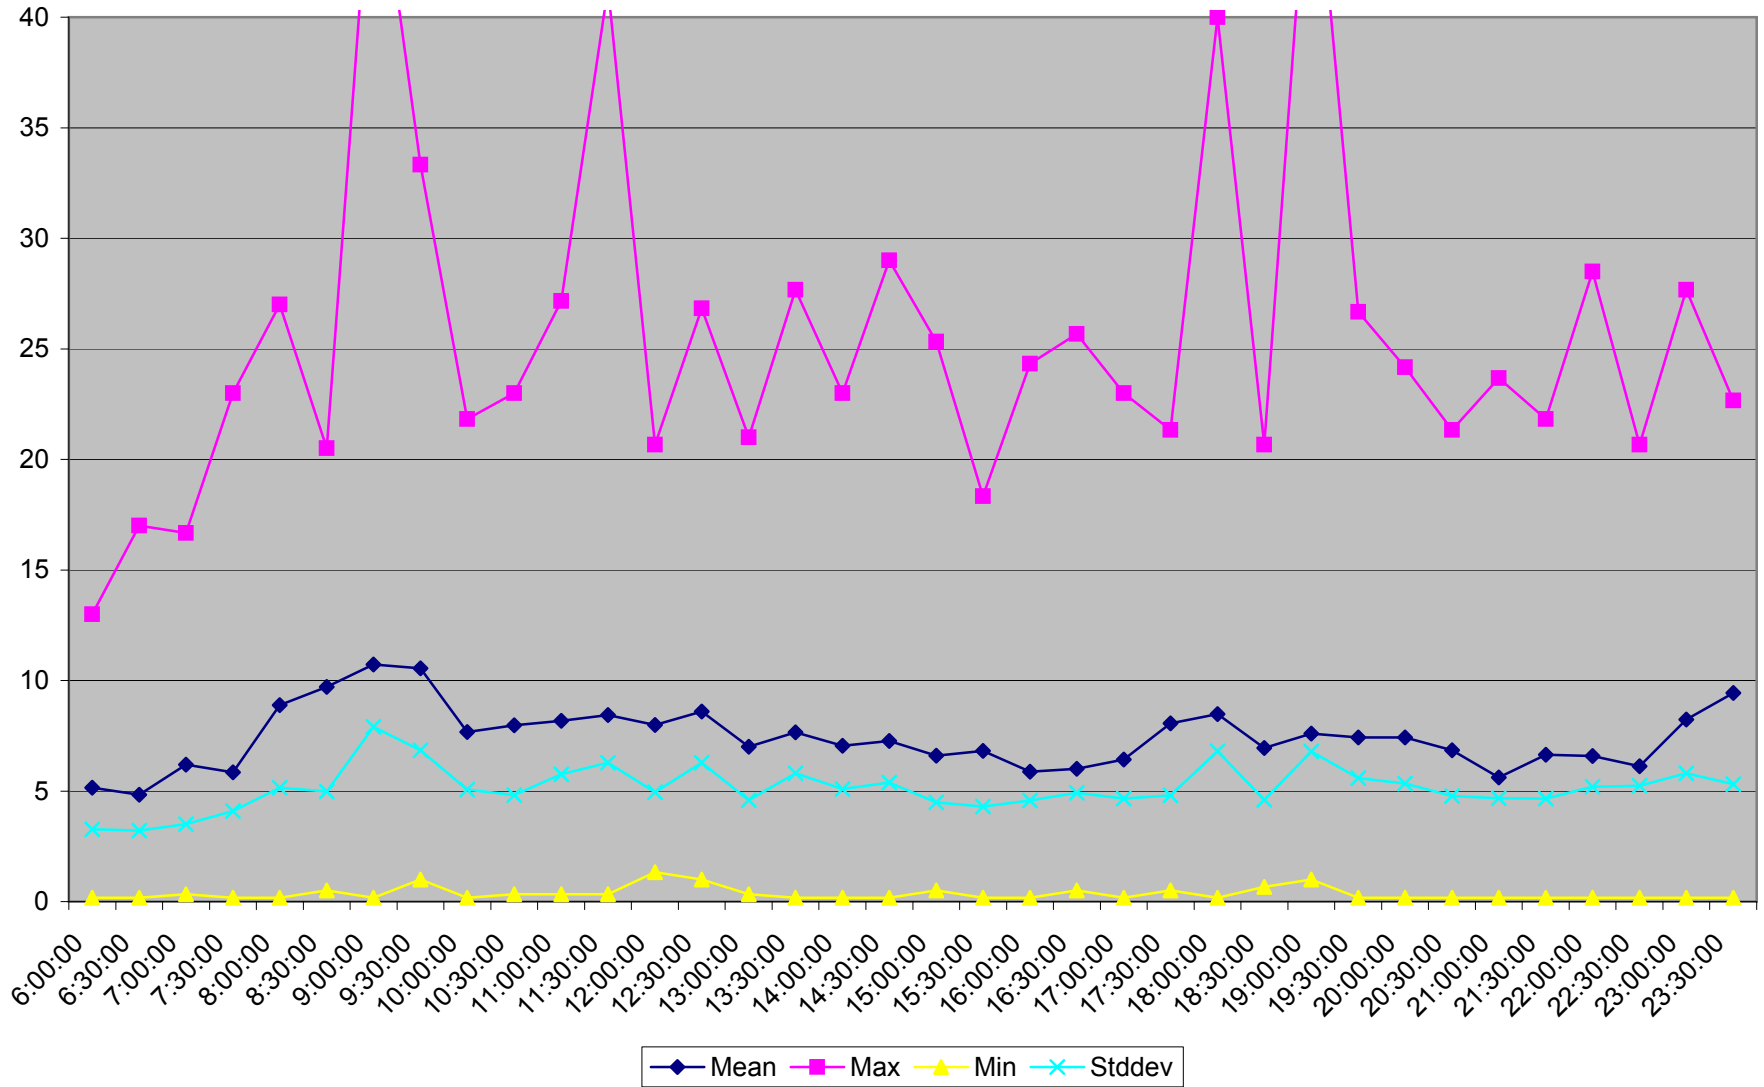

501 Queen Headways at Woodbine Ave. Eastbound May 2013 Weekdays

501 Queen Headways at Woodbine Ave. Eastbound July 2013 Weekdays

501 Queen Headways at Woodbine Ave. Eastbound August 2013 Weekdays

501 Queen Headways at Woodbine Ave. Eastbound September 2013 Weekdays

501 Queen Headways at Woodbine Ave. Eastbound October 2013 Weekdays

501 Queen Headways at Woodbine Ave. Eastbound May 2013 Saturdays

501 Queen Headways at Woodbine Ave. Eastbound July 2013 Saturdays

501 Queen Headways at Woodbine Ave. Eastbound August 2013 Saturdays