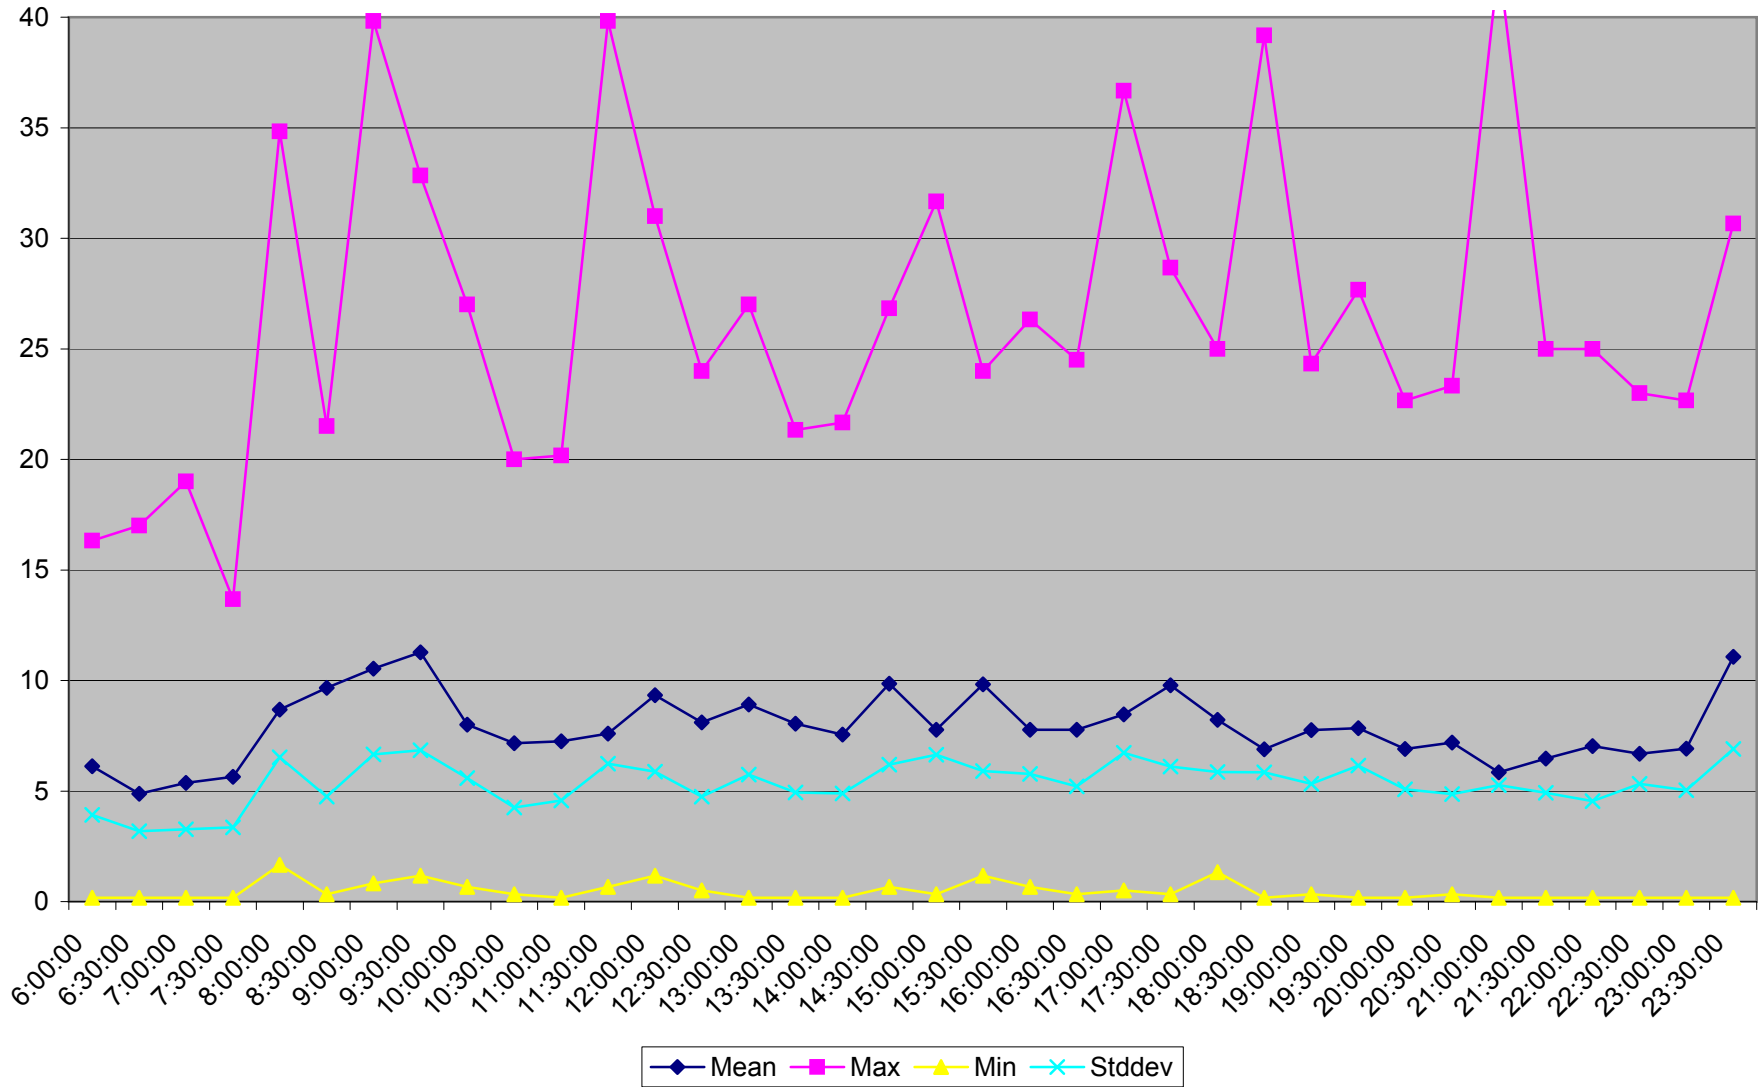

501 Queen Headways at Woodbine Ave. Eastbound May 2013 Weekdays

501 Queen Headways at Woodbine Ave. Eastbound July 2013 Weekdays

501 Queen Headways at Woodbine Ave. Eastbound August 2013 Weekdays

501 Queen Headways at Woodbine Ave. Eastbound September 2013 Weekdays

501 Queen Headways at Woodbine Ave. Eastbound October 2013 Weekdays

501 Queen Headways at Woodbine Ave. Eastbound May 2013 Saturdays

501 Queen Headways at Woodbine Ave. Eastbound July 2013 Saturdays

501 Queen Headways at Woodbine Ave. Eastbound August 2013 Saturdays

501 Queen Headways at Woodbine Ave. Eastbound September 2013 Saturdays

501 Queen Headways at Woodbine Ave. Eastbound October 2013 Saturdays

501 Queen Headways at Woodbine Ave. Eastbound May 2013 Sundays