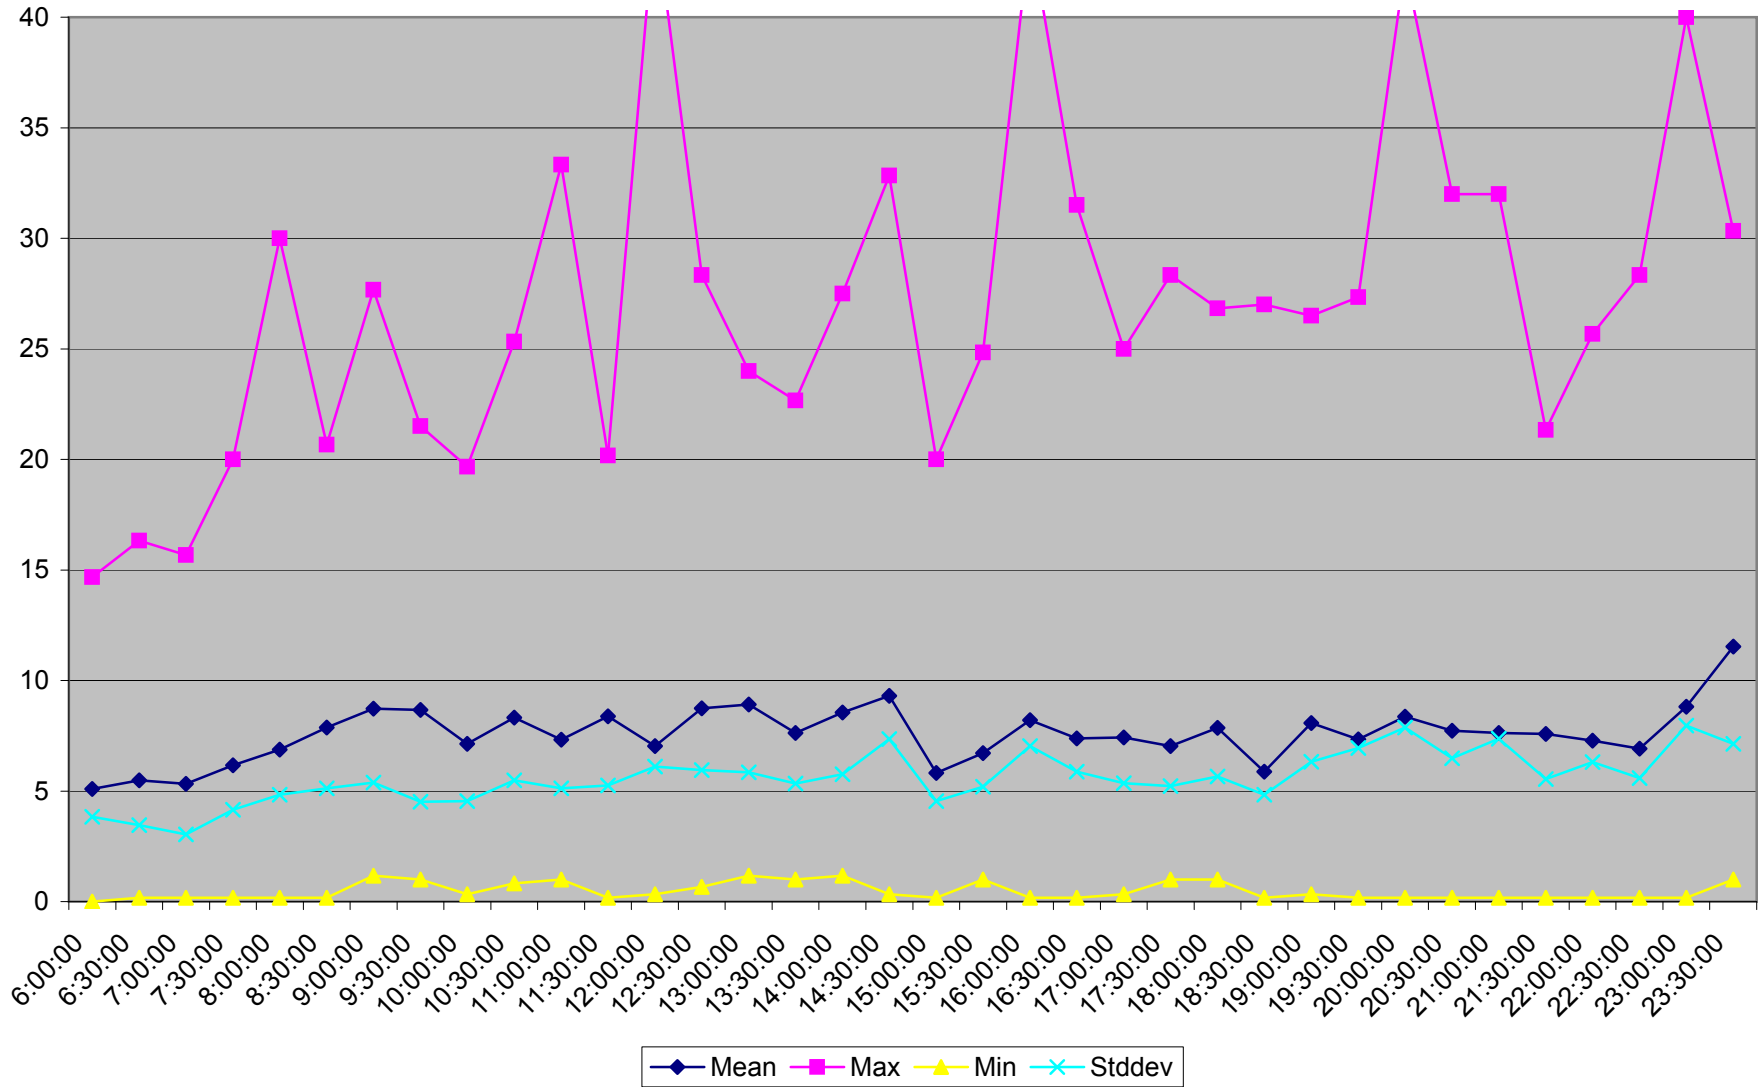

501 Queen Headways at Woodbine Ave. Eastbound May 2013 Weekdays

501 Queen Headways at Woodbine Ave. Eastbound July 2013 Weekdays

501 Queen Headways at Woodbine Ave. Eastbound August 2013 Weekdays

501 Queen Headways at Woodbine Ave. Eastbound September 2013 Weekdays

501 Queen Headways at Woodbine Ave. Eastbound October 2013 Weekdays

501 Queen Headways at Woodbine Ave. Eastbound May 2013 Saturdays

501 Queen Headways at Woodbine Ave. Eastbound July 2013 Saturdays

501 Queen Headways at Woodbine Ave. Eastbound August 2013 Saturdays