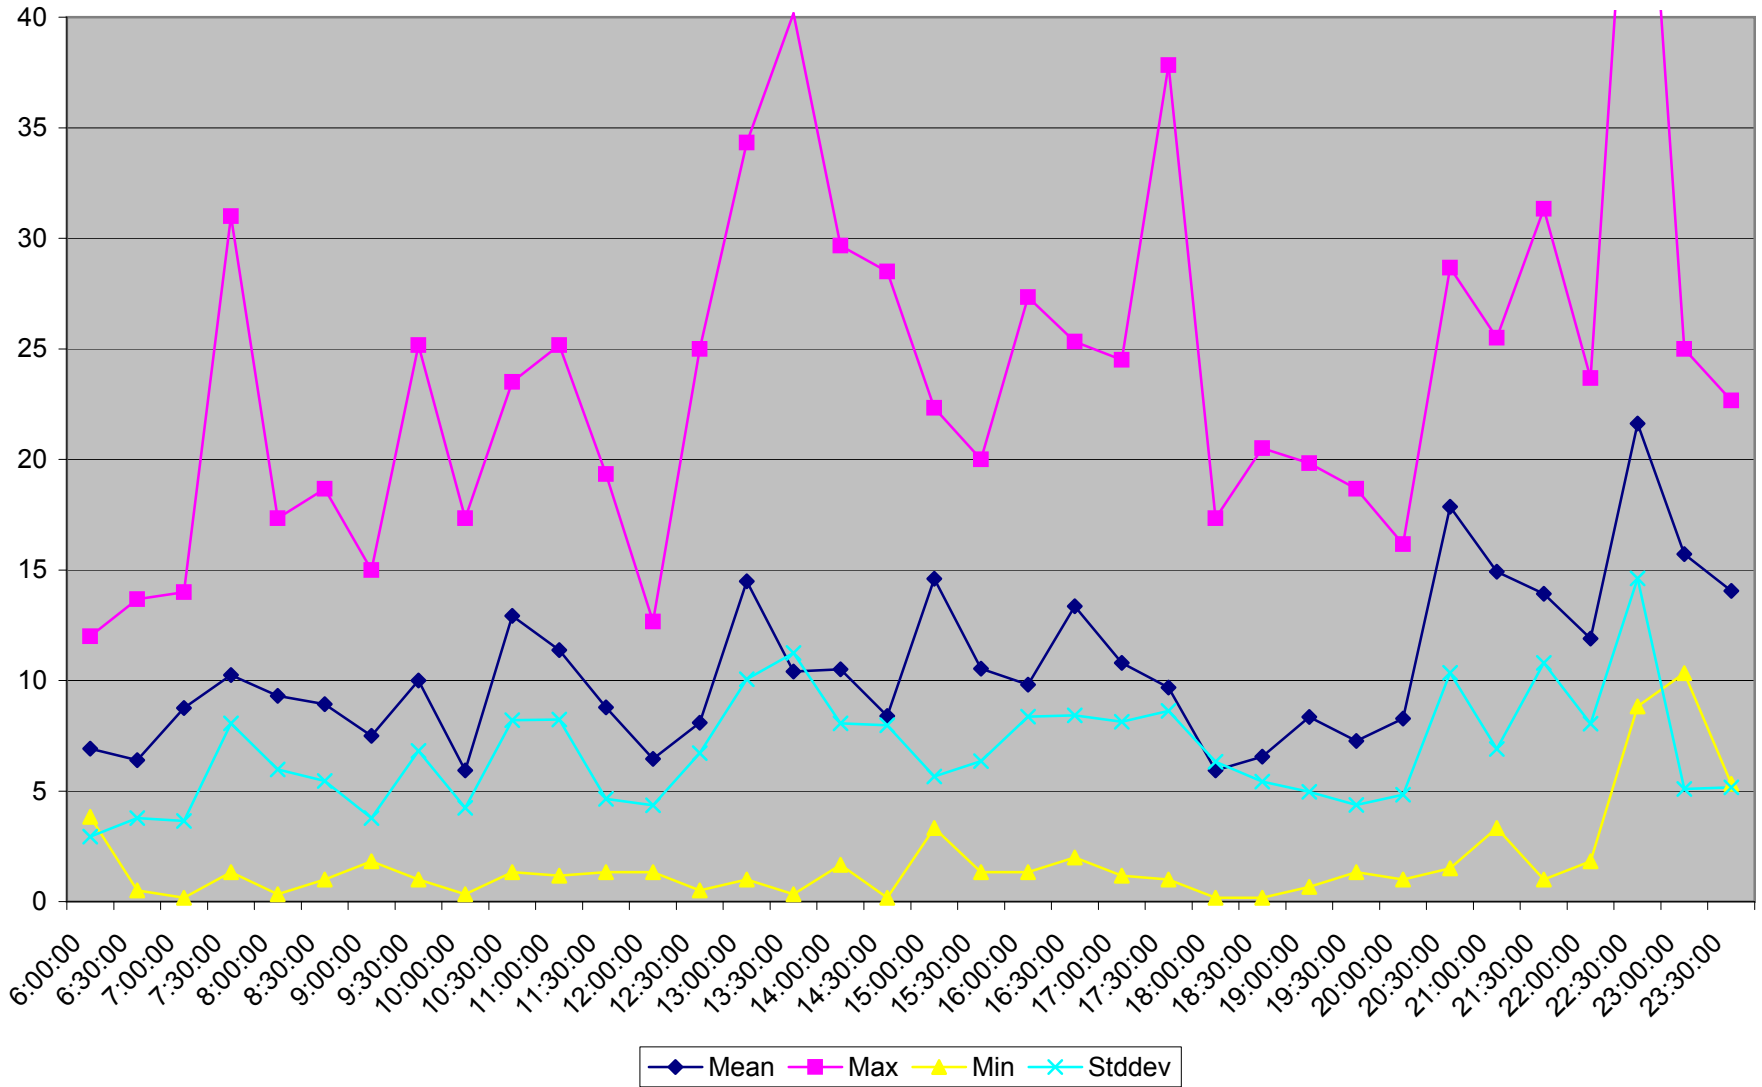

501 Queen Headways at Woodbine Ave. Eastbound May 2013 Weekdays

501 Queen Headways at Woodbine Ave. Eastbound July 2013 Weekdays

501 Queen Headways at Woodbine Ave. Eastbound August 2013 Weekdays

501 Queen Headways at Woodbine Ave. Eastbound September 2013 Weekdays

501 Queen Headways at Woodbine Ave. Eastbound October 2013 Weekdays

501 Queen Headways at Woodbine Ave. Eastbound May 2013 Saturdays

501 Queen Headways at Woodbine Ave. Eastbound July 2013 Saturdays

501 Queen Headways at Woodbine Ave. Eastbound August 2013 Saturdays

501 Queen Headways at Woodbine Ave. Eastbound September 2013 Saturdays

501 Queen Headways at Woodbine Ave. Eastbound October 2013 Saturdays

501 Queen Headways at Woodbine Ave. Eastbound May 2013 Sundays