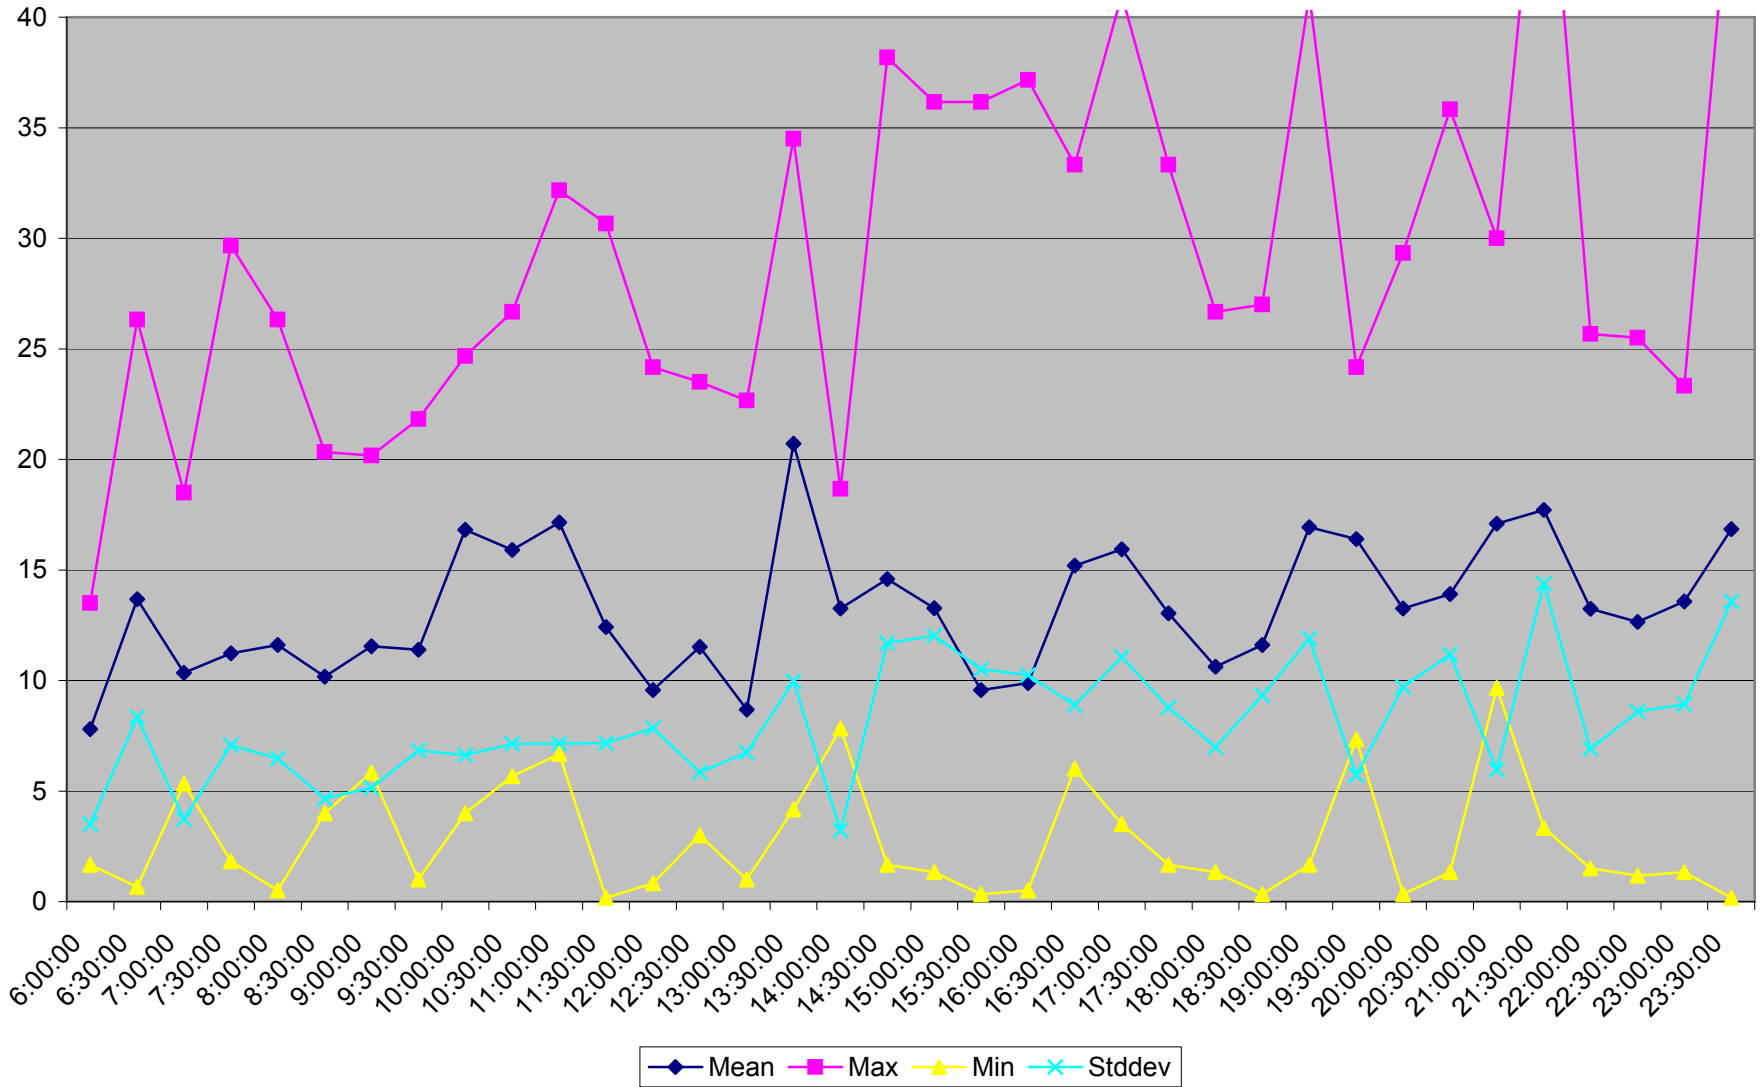

501 Queen Headways at Woodbine Ave. Eastbound September 2013 Saturdays

501 Queen Headways at Woodbine Ave. Eastbound October 2013 Saturdays

501 Queen Headways at Woodbine Ave. Eastbound May 2013 Sundays

501 Queen Headways at Woodbine Ave. Eastbound July 2013 Sundays

501 Queen Headways at Woodbine Ave. Eastbound August 2013 Sundays

501 Queen Headways at Woodbine Ave. Eastbound September 2013 Sundays

501 Queen Headways at Woodbine Ave. Eastbound October 2013 Sundays