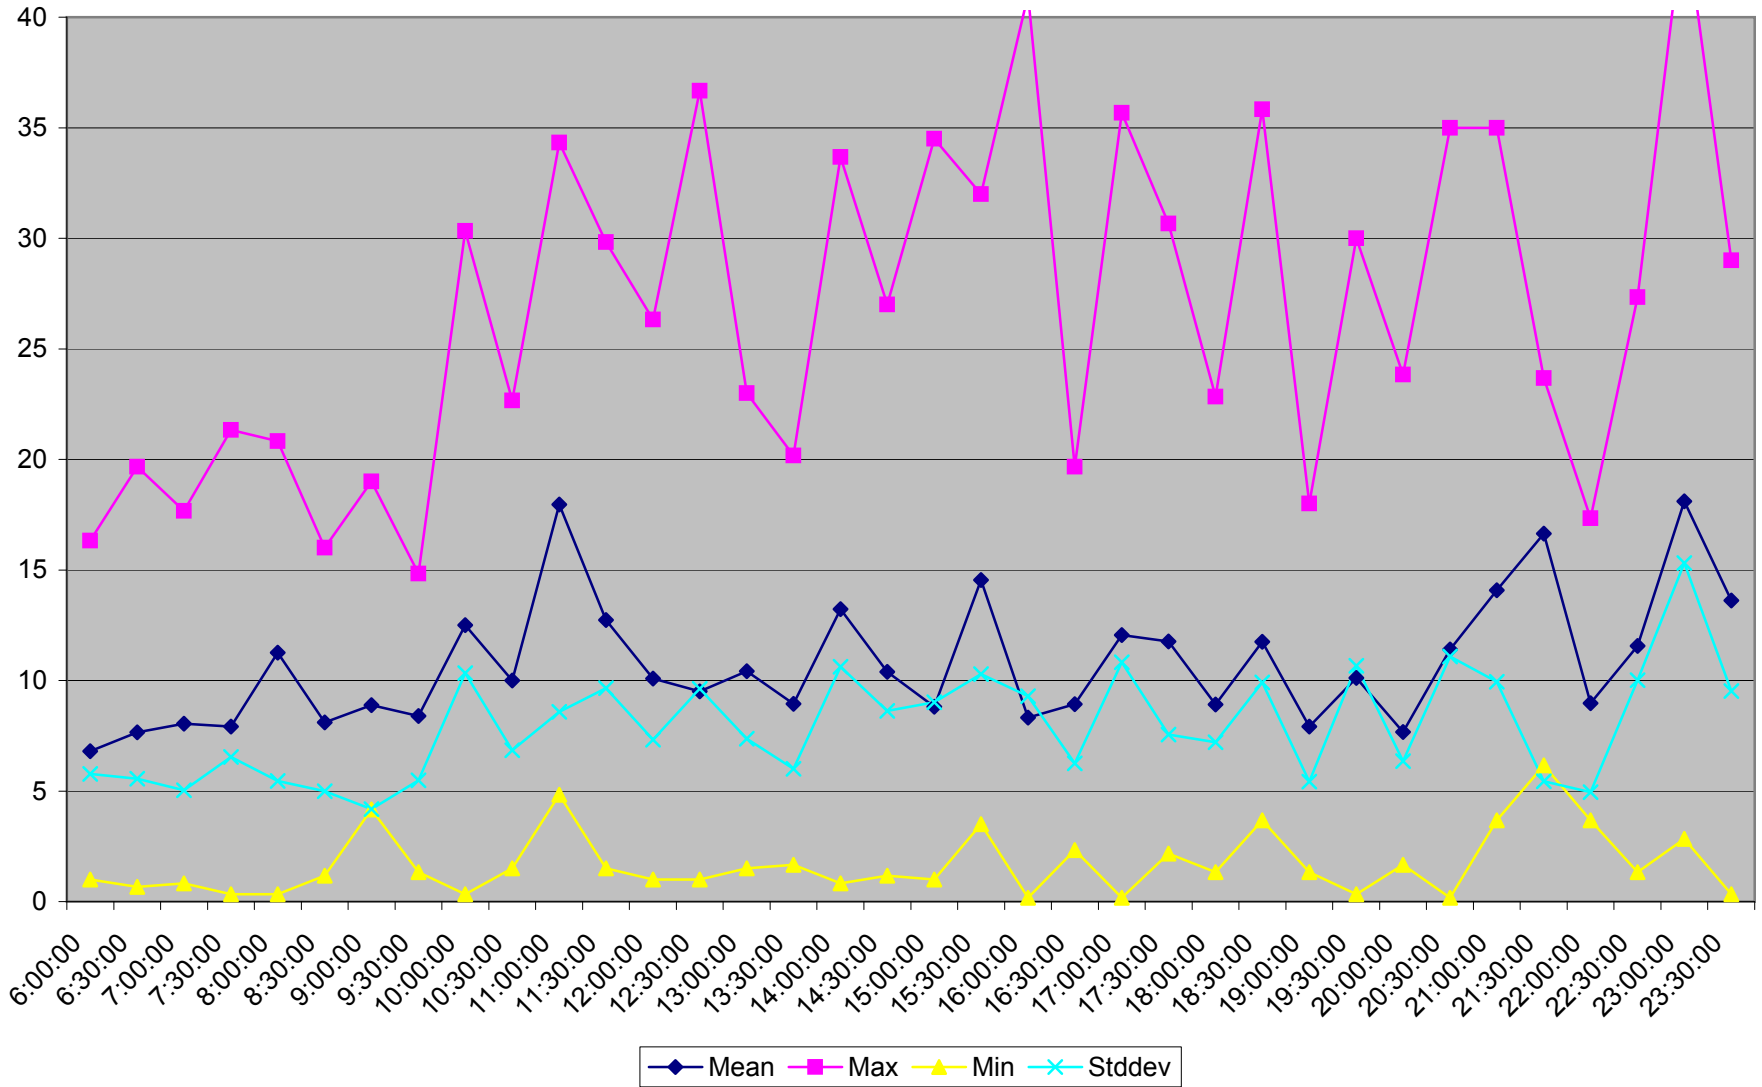

501 Queen Headways at Woodbine Ave. Eastbound May 2013 Weekdays

501 Queen Headways at Woodbine Ave. Eastbound July 2013 Weekdays

501 Queen Headways at Woodbine Ave. Eastbound August 2013 Weekdays

501 Queen Headways at Woodbine Ave. Eastbound September 2013 Weekdays

501 Queen Headways at Woodbine Ave. Eastbound October 2013 Weekdays

501 Queen Headways at Woodbine Ave. Eastbound May 2013 Saturdays

501 Queen Headways at Woodbine Ave. Eastbound July 2013 Saturdays

501 Queen Headways at Woodbine Ave. Eastbound August 2013 Saturdays

501 Queen Headways at Woodbine Ave. Eastbound September 2013 Saturdays

501 Queen Headways at Woodbine Ave. Eastbound October 2013 Saturdays

501 Queen Headways at Woodbine Ave. Eastbound May 2013 Sundays