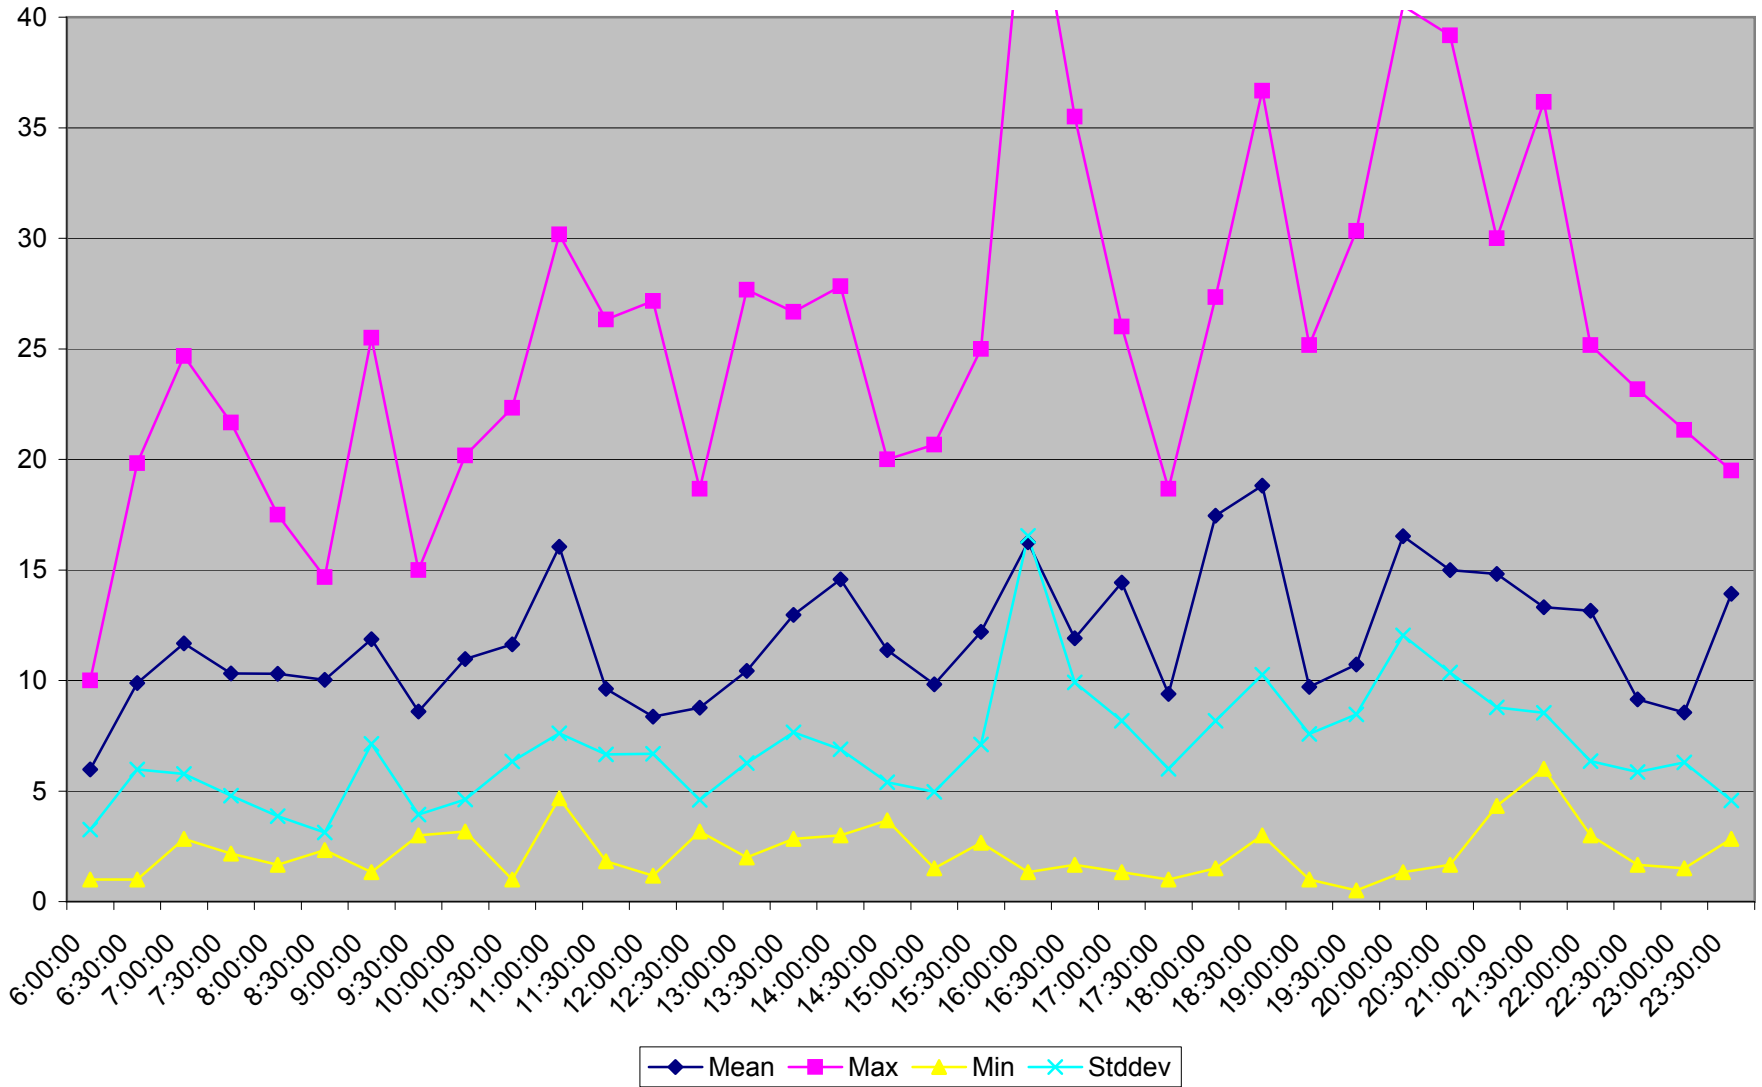

501 Queen Headways at Woodbine Ave. Eastbound May 2013 Weekdays

501 Queen Headways at Woodbine Ave. Eastbound July 2013 Weekdays

501 Queen Headways at Woodbine Ave. Eastbound August 2013 Weekdays

501 Queen Headways at Woodbine Ave. Eastbound September 2013 Weekdays

501 Queen Headways at Woodbine Ave. Eastbound October 2013 Weekdays

501 Queen Headways at Woodbine Ave. Eastbound May 2013 Saturdays

501 Queen Headways at Woodbine Ave. Eastbound July 2013 Saturdays

501 Queen Headways at Woodbine Ave. Eastbound August 2013 Saturdays

501 Queen Headways at Woodbine Ave. Eastbound September 2013 Saturdays

501 Queen Headways at Woodbine Ave. Eastbound October 2013 Saturdays

501 Queen Headways at Woodbine Ave. Eastbound May 2013 Sundays