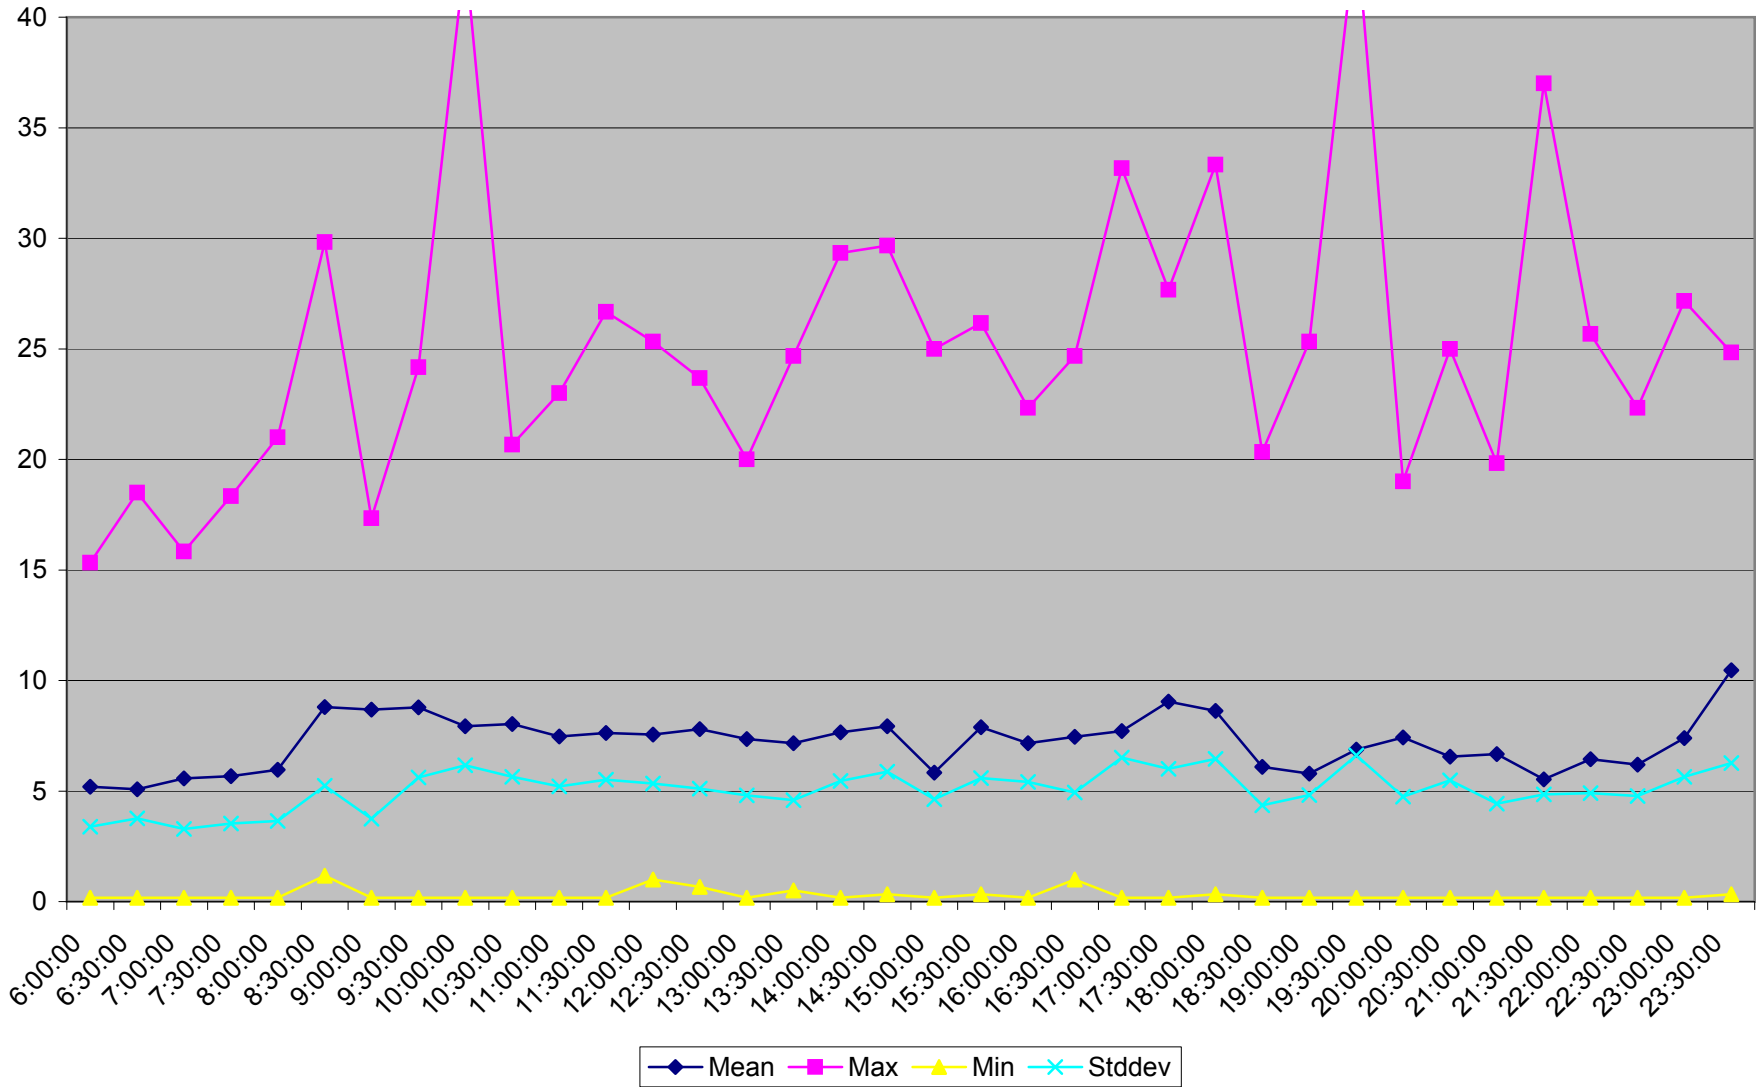

501 Queen Headways at Woodbine Ave. Eastbound May 2013 Weekdays

501 Queen Headways at Woodbine Ave. Eastbound July 2013 Weekdays

501 Queen Headways at Woodbine Ave. Eastbound August 2013 Weekdays

501 Queen Headways at Woodbine Ave. Eastbound September 2013 Weekdays

501 Queen Headways at Woodbine Ave. Eastbound October 2013 Weekdays

501 Queen Headways at Woodbine Ave. Eastbound May 2013 Saturdays

501 Queen Headways at Woodbine Ave. Eastbound July 2013 Saturdays

501 Queen Headways at Woodbine Ave. Eastbound August 2013 Saturdays

501 Queen Headways at Woodbine Ave. Eastbound September 2013 Saturdays

501 Queen Headways at Woodbine Ave. Eastbound October 2013 Saturdays

501 Queen Headways at Woodbine Ave. Eastbound May 2013 Sundays