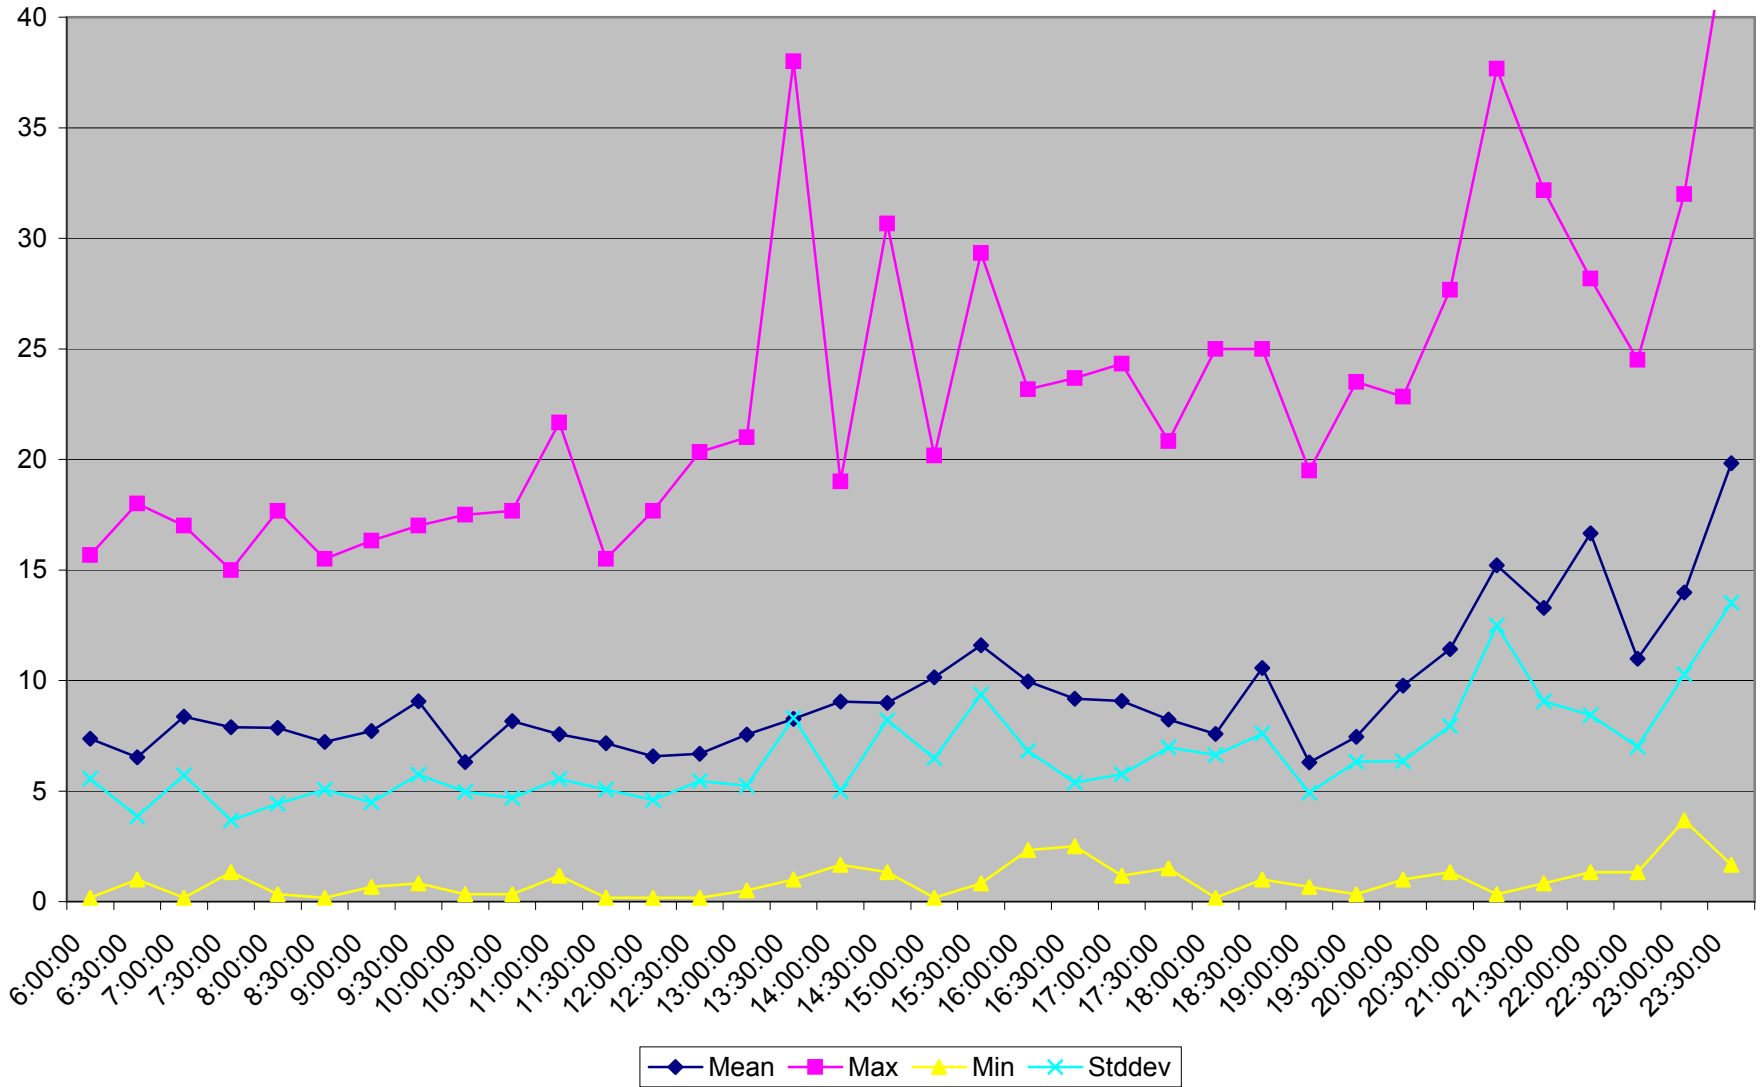

501 Queen Headways at Woodbine Ave. Eastbound May 2013 Weekdays

501 Queen Headways at Woodbine Ave. Eastbound July 2013 Weekdays

501 Queen Headways at Woodbine Ave. Eastbound August 2013 Weekdays

501 Queen Headways at Woodbine Ave. Eastbound September 2013 Weekdays

501 Queen Headways at Woodbine Ave. Eastbound October 2013 Weekdays

501 Queen Headways at Woodbine Ave. Eastbound May 2013 Saturdays

501 Queen Headways at Woodbine Ave. Eastbound July 2013 Saturdays

501 Queen Headways at Woodbine Ave. Eastbound August 2013 Saturdays

501 Queen Headways at Woodbine Ave. Eastbound September 2013 Saturdays

501 Queen Headways at Woodbine Ave. Eastbound October 2013 Saturdays

501 Queen Headways at Woodbine Ave. Eastbound May 2013 Sundays