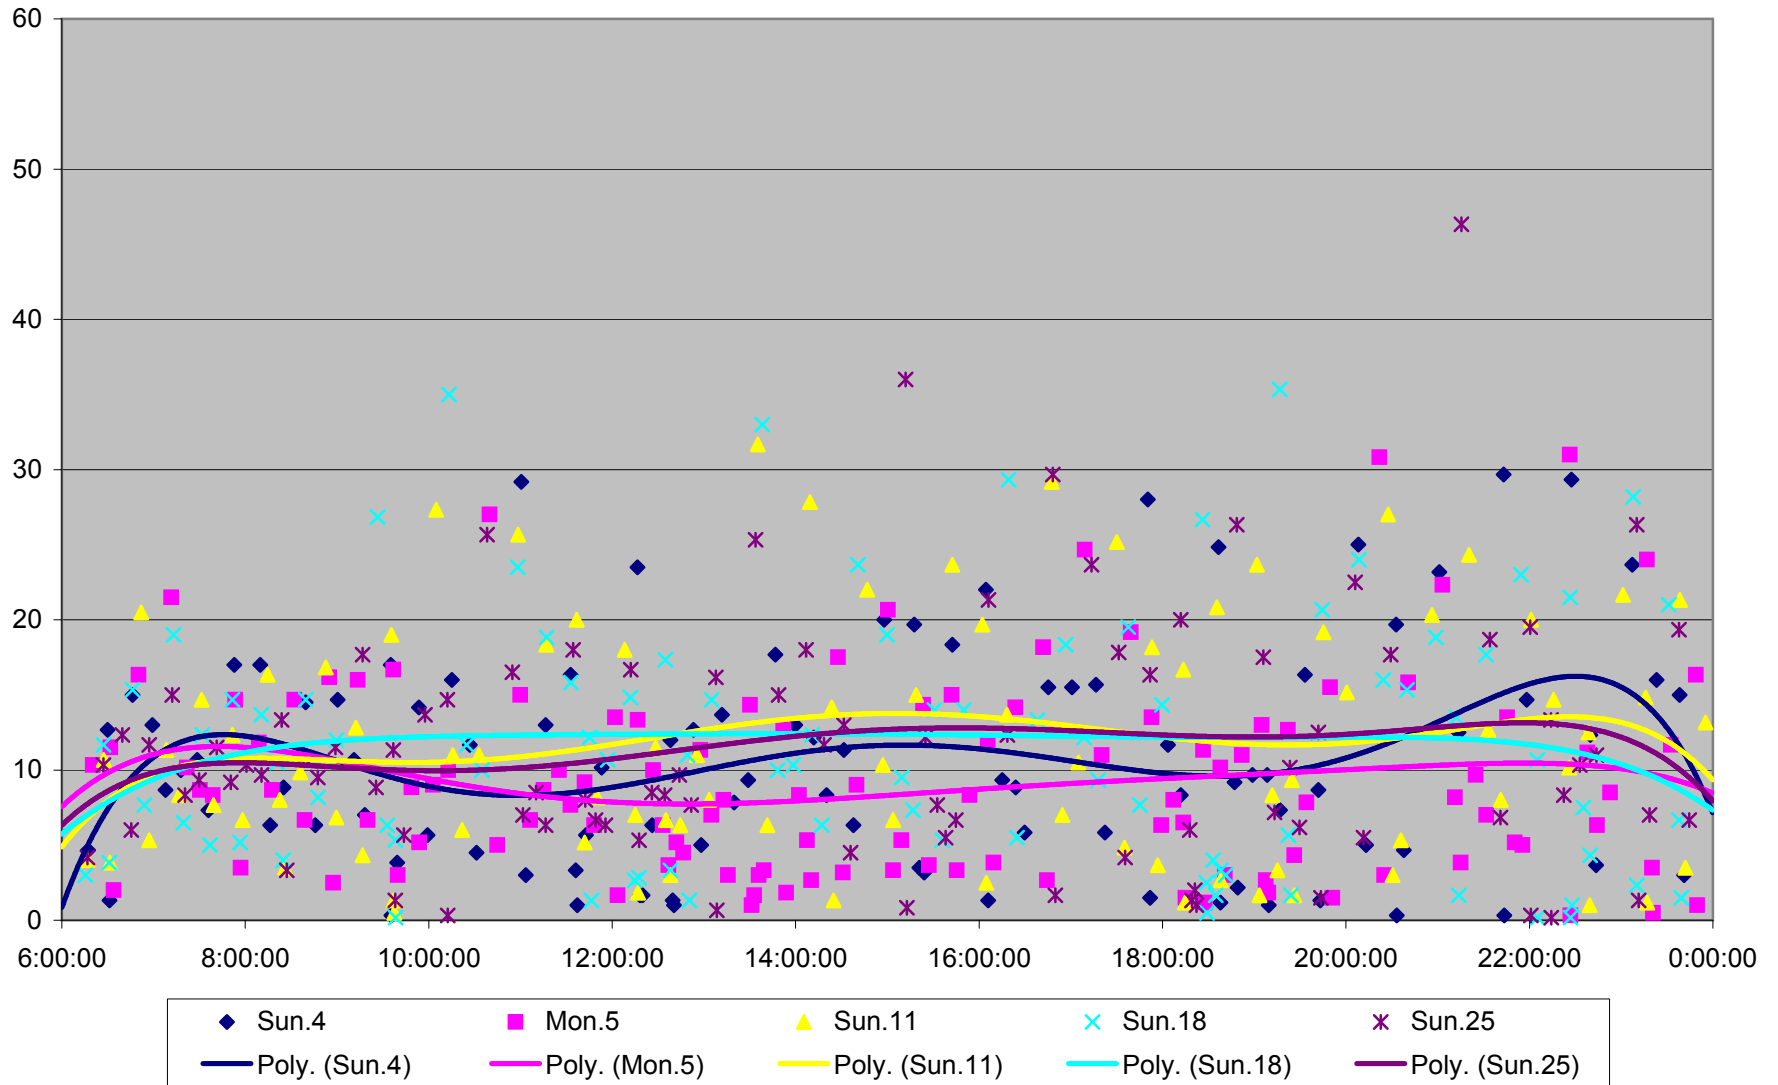

501 Queen Headways at Woodbine Ave. Eastbound May 2013

501 Queen Headways at Woodbine Ave. Eastbound July 2013

501 Queen Headways at Woodbine Ave. Eastbound August 2013

501 Queen Headways at Woodbine Ave. Eastbound September 2013

501 Queen Headways at Woodbine Ave. Eastbound October 2013