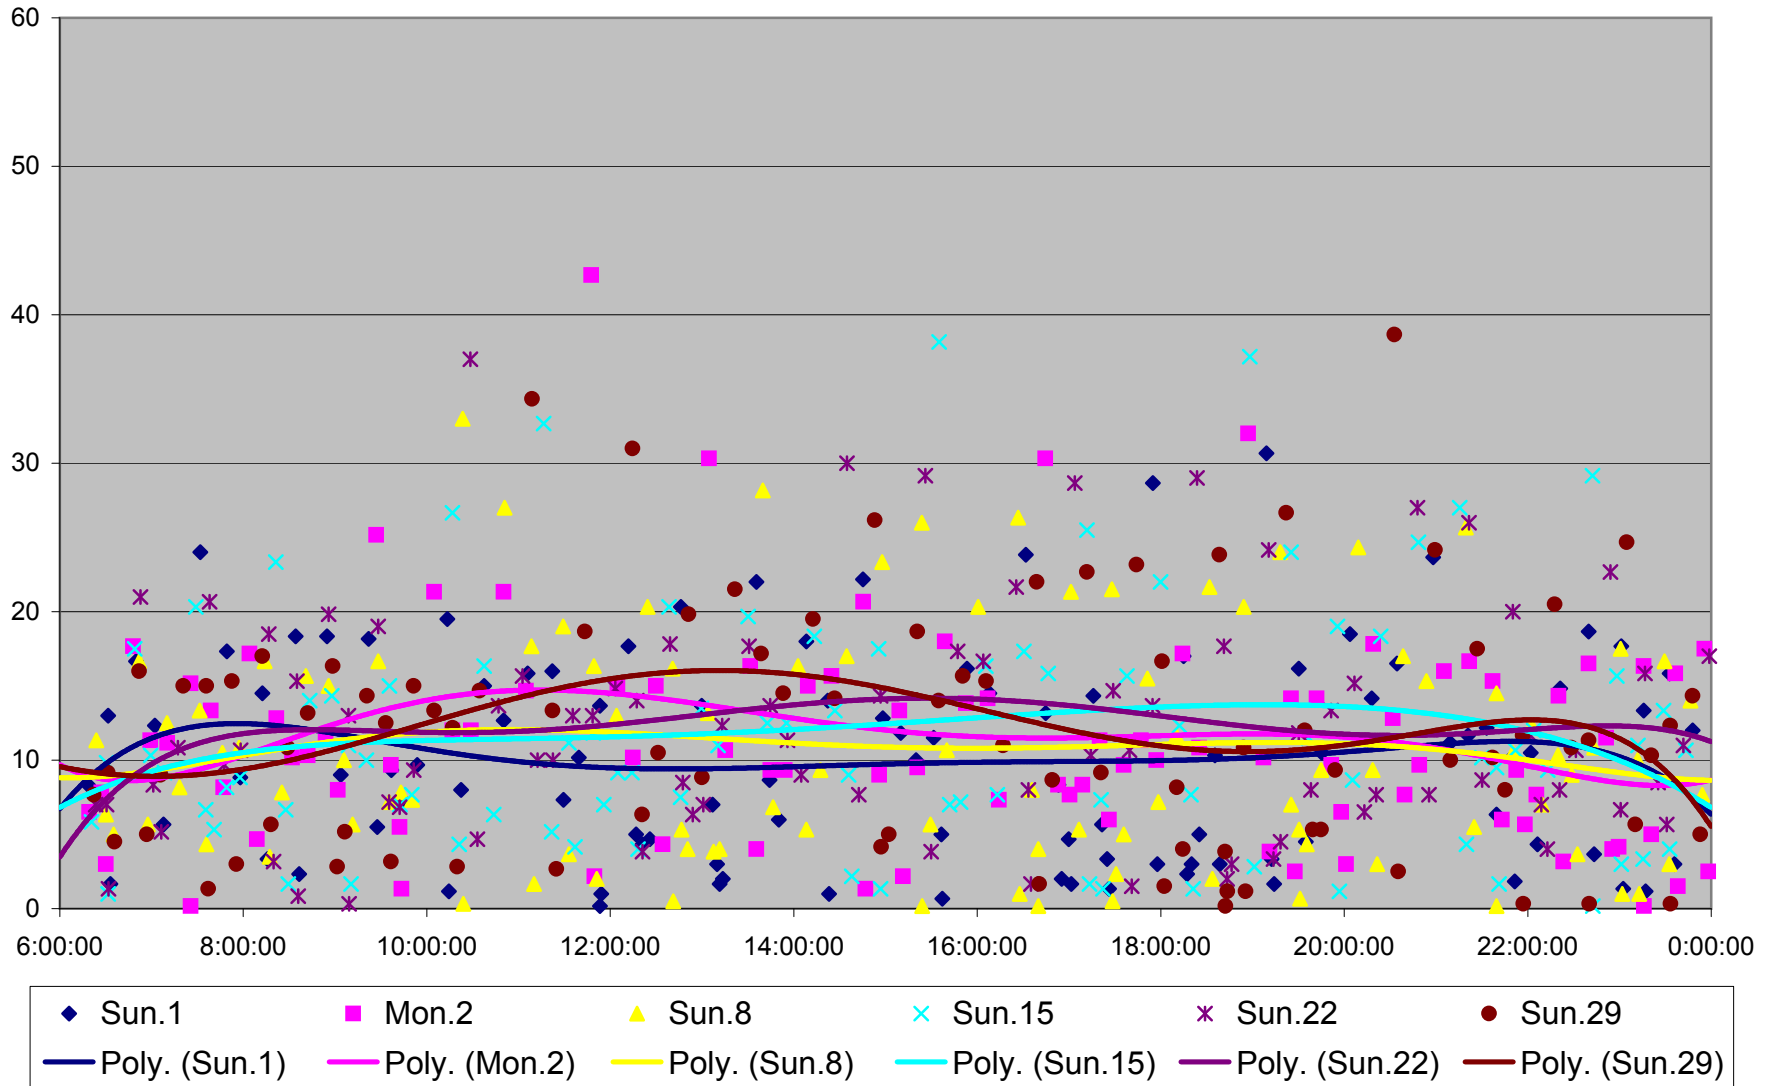

501 Queen Headways at Woodbine Ave. Eastbound May 2013

501 Queen Headways at Woodbine Ave. Eastbound July 2013

501 Queen Headways at Woodbine Ave. Eastbound August 2013

501 Queen Headways at Woodbine Ave. Eastbound September 2013

501 Queen Headways at Woodbine Ave. Eastbound October 2013