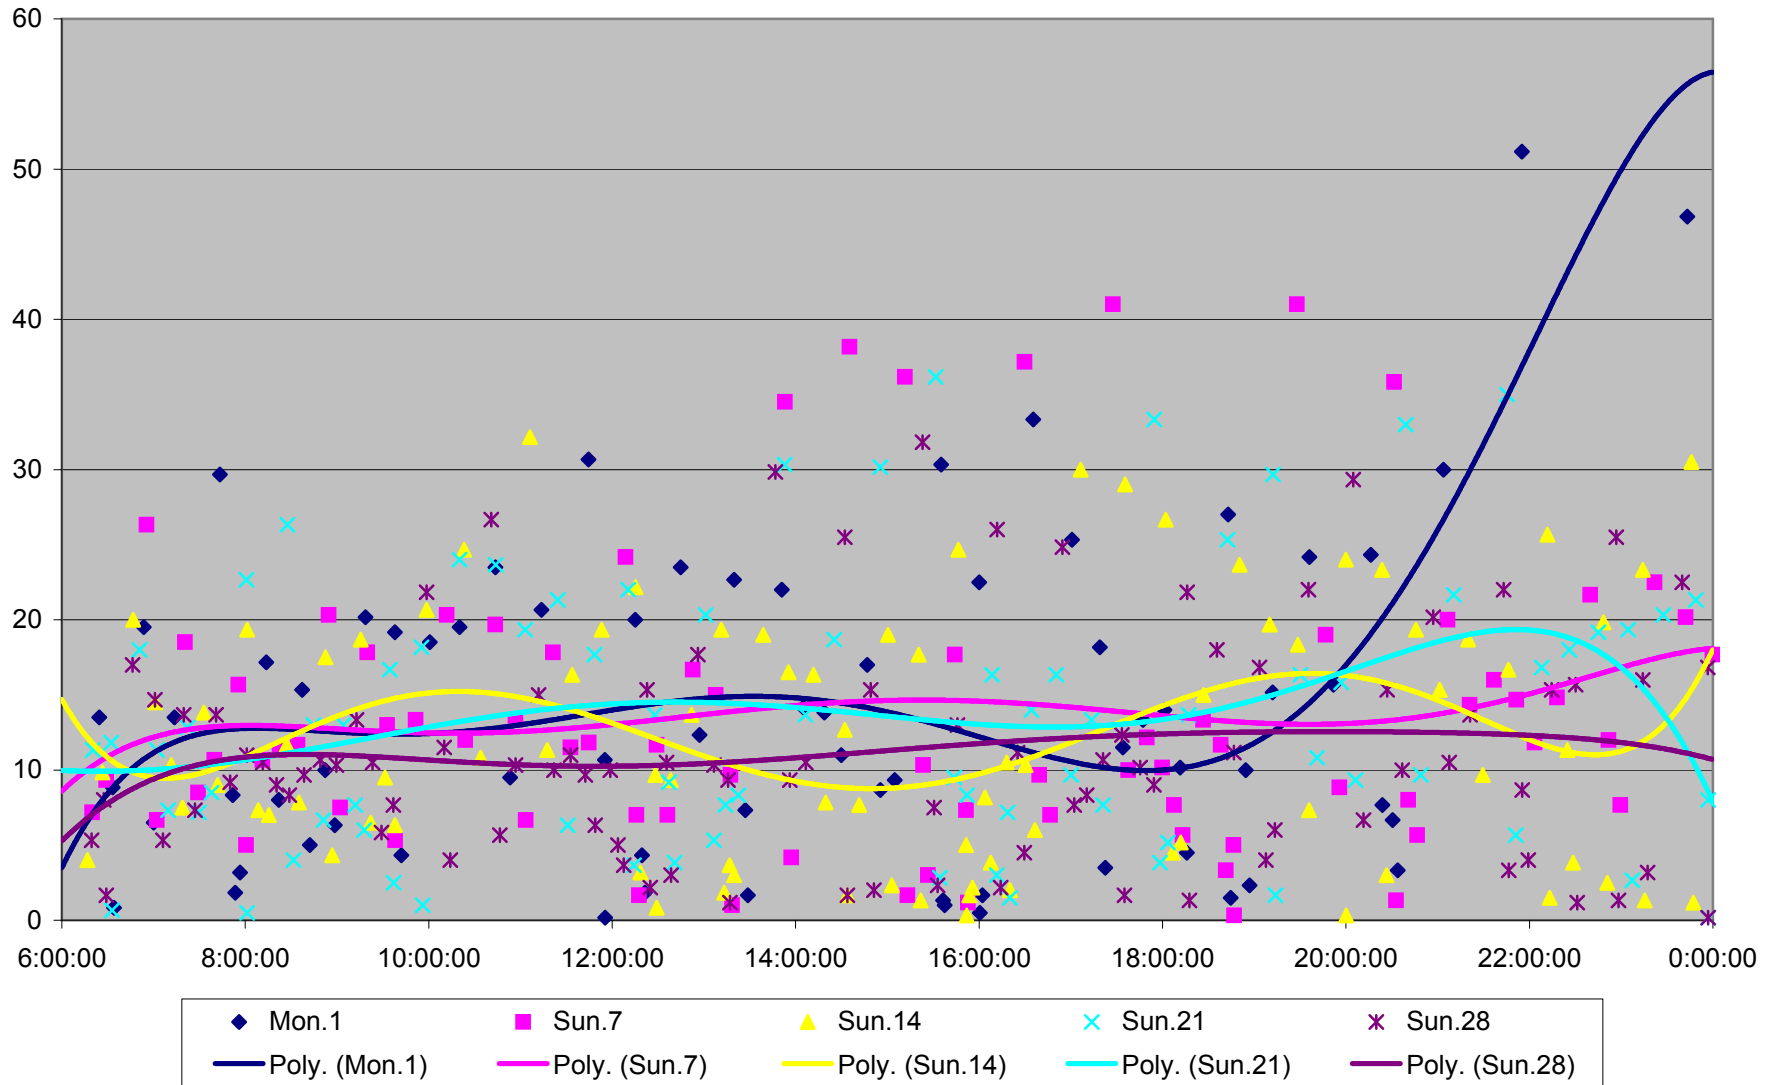

501 Queen Headways at Woodbine Ave. Eastbound May 2013

501 Queen Headways at Woodbine Ave. Eastbound July 2013

501 Queen Headways at Woodbine Ave. Eastbound August 2013

501 Queen Headways at Woodbine Ave. Eastbound September 2013

501 Queen Headways at Woodbine Ave. Eastbound October 2013