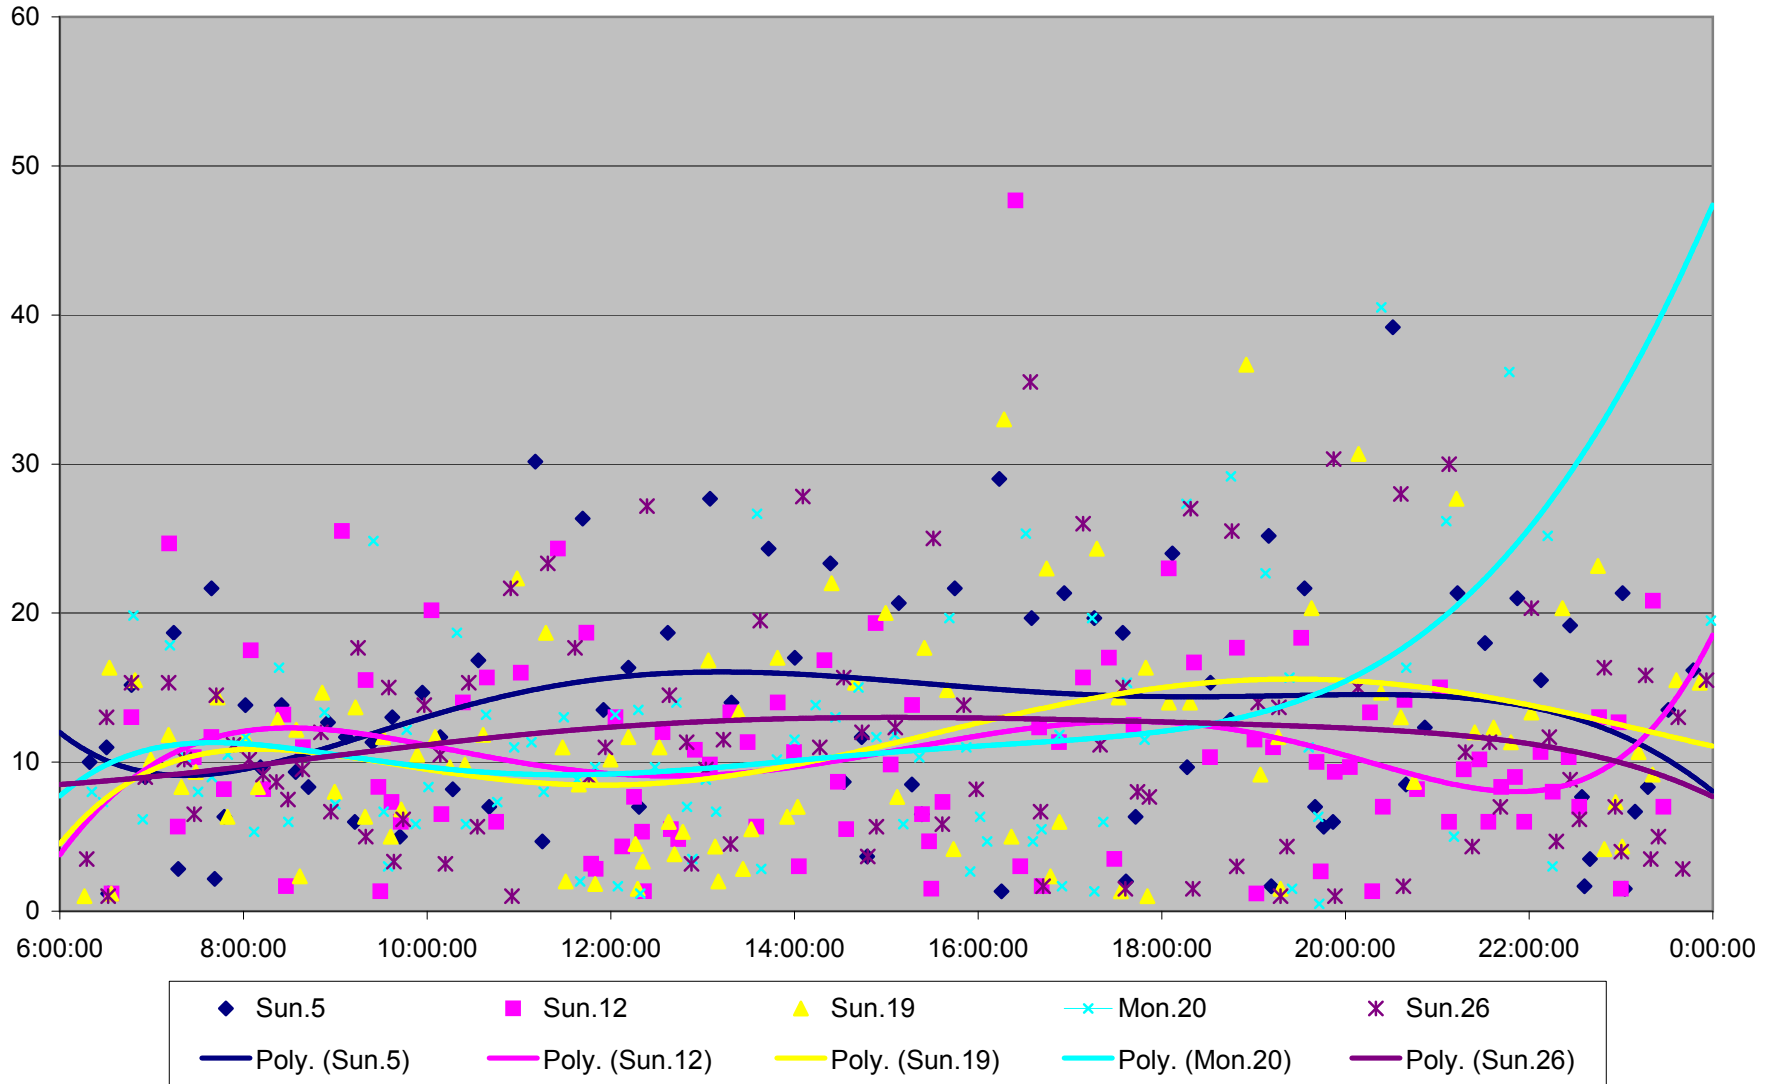

501 Queen Headways at Woodbine Ave. Eastbound May 2013

501 Queen Headways at Woodbine Ave. Eastbound July 2013

501 Queen Headways at Woodbine Ave. Eastbound August 2013

501 Queen Headways at Woodbine Ave. Eastbound September 2013

501 Queen Headways at Woodbine Ave. Eastbound October 2013