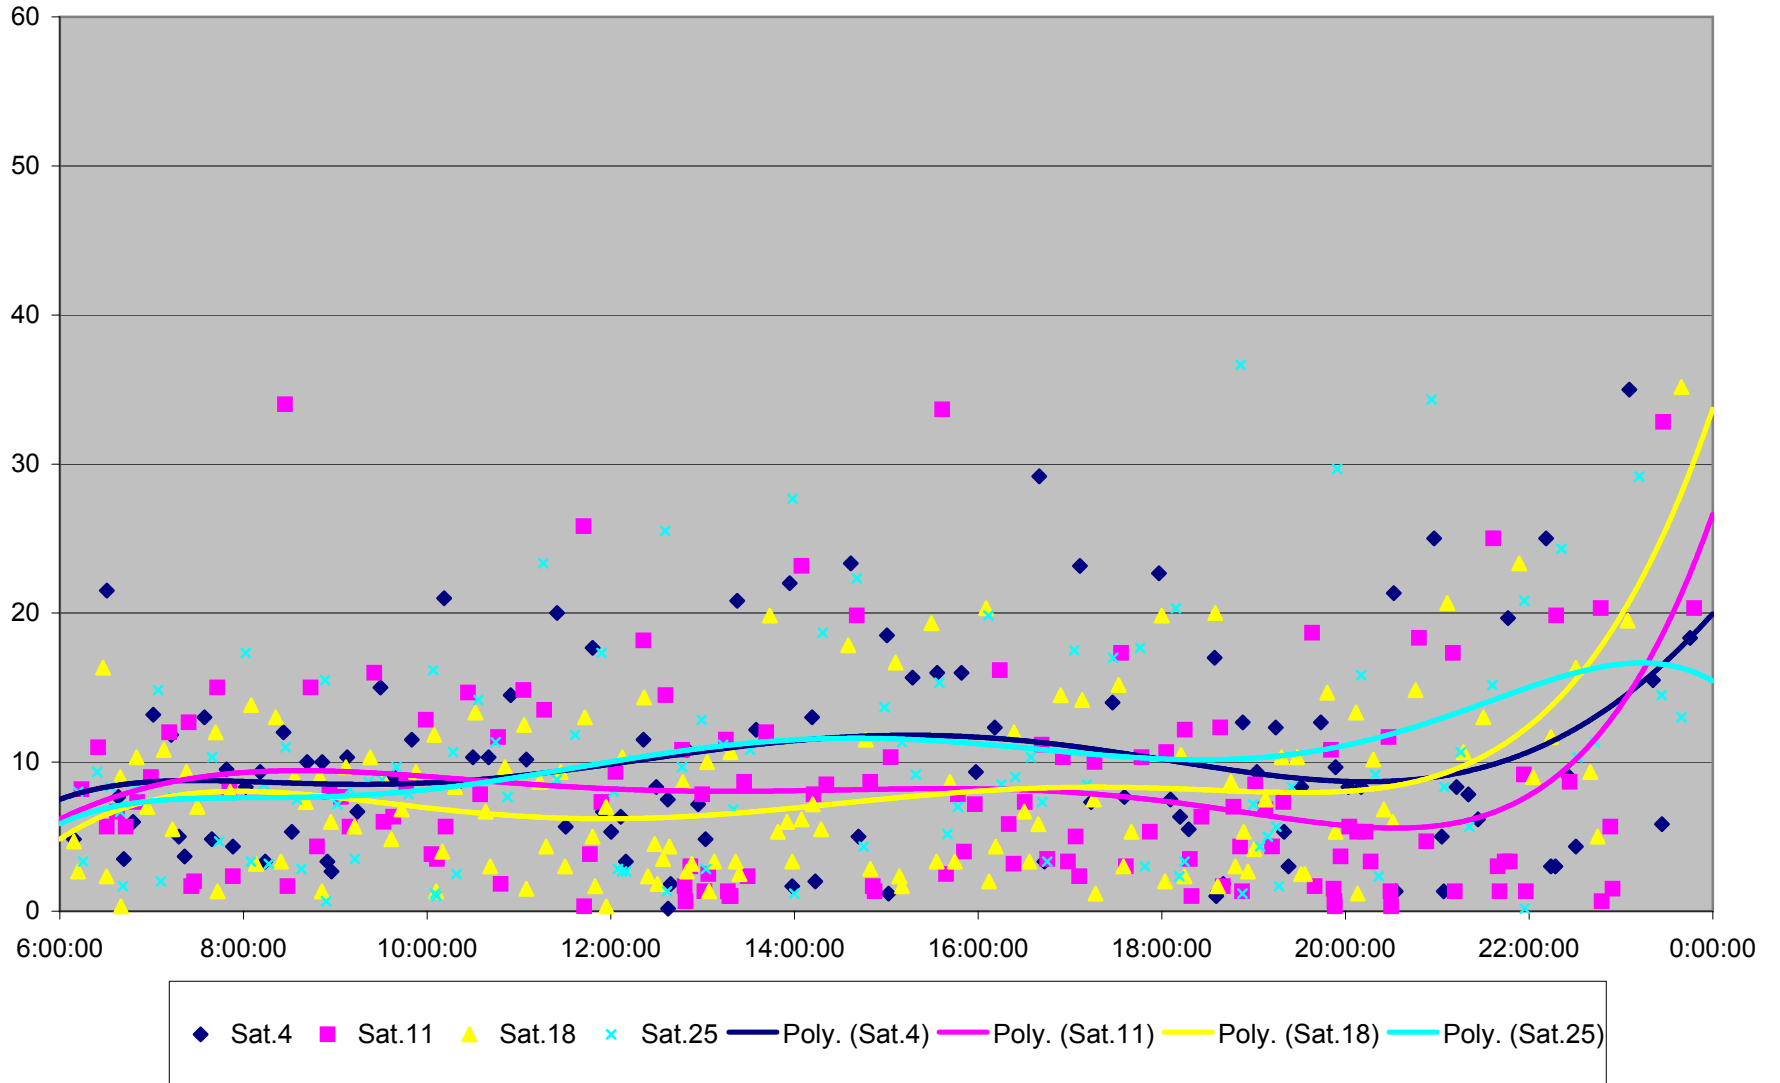

### 501 Queen Headways at Woodbine Ave. Eastbound May 2013

### 501 Queen Headways at Woodbine Ave. Eastbound July 2013

### 501 Queen Headways at Woodbine Ave. Eastbound August 2013

### 501 Queen Headways at Woodbine Ave. Eastbound September 2013