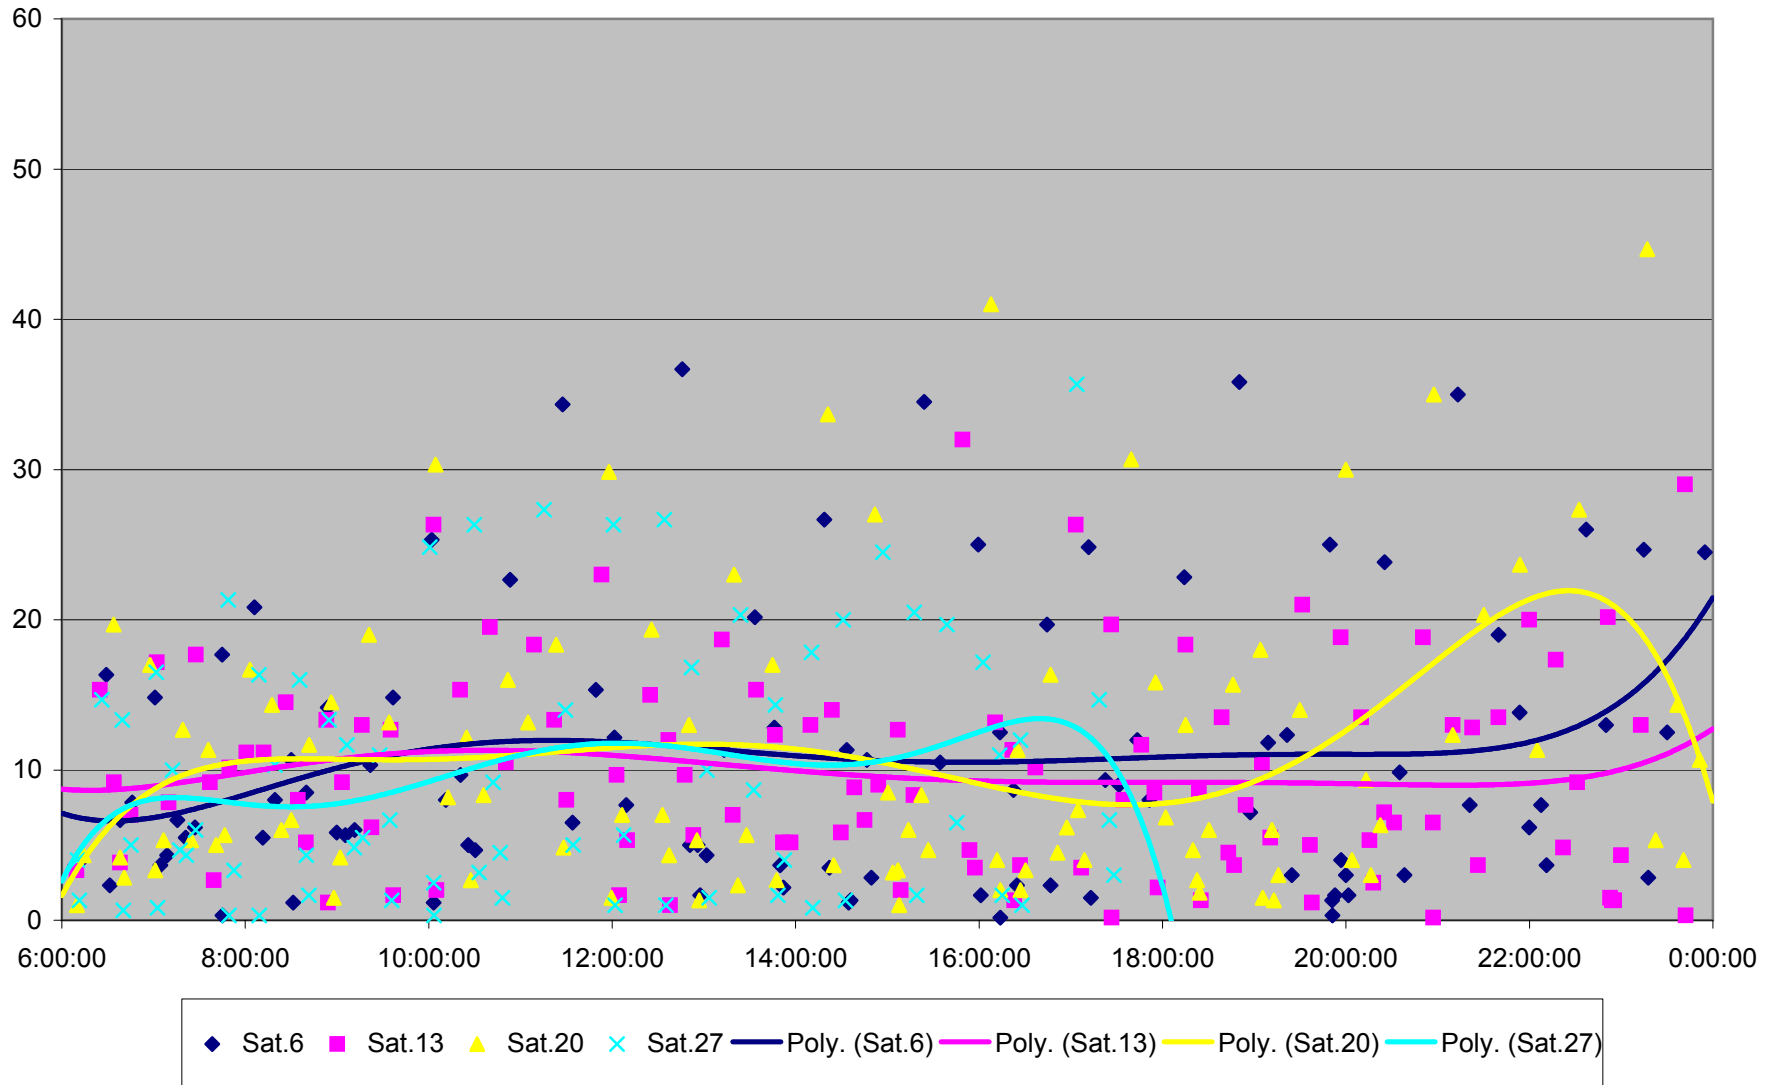

### 501 Queen Headways at Woodbine Ave. Eastbound May 2013

### 501 Queen Headways at Woodbine Ave. Eastbound July 2013

### 501 Queen Headways at Woodbine Ave. Eastbound August 2013

### 501 Queen Headways at Woodbine Ave. Eastbound September 2013