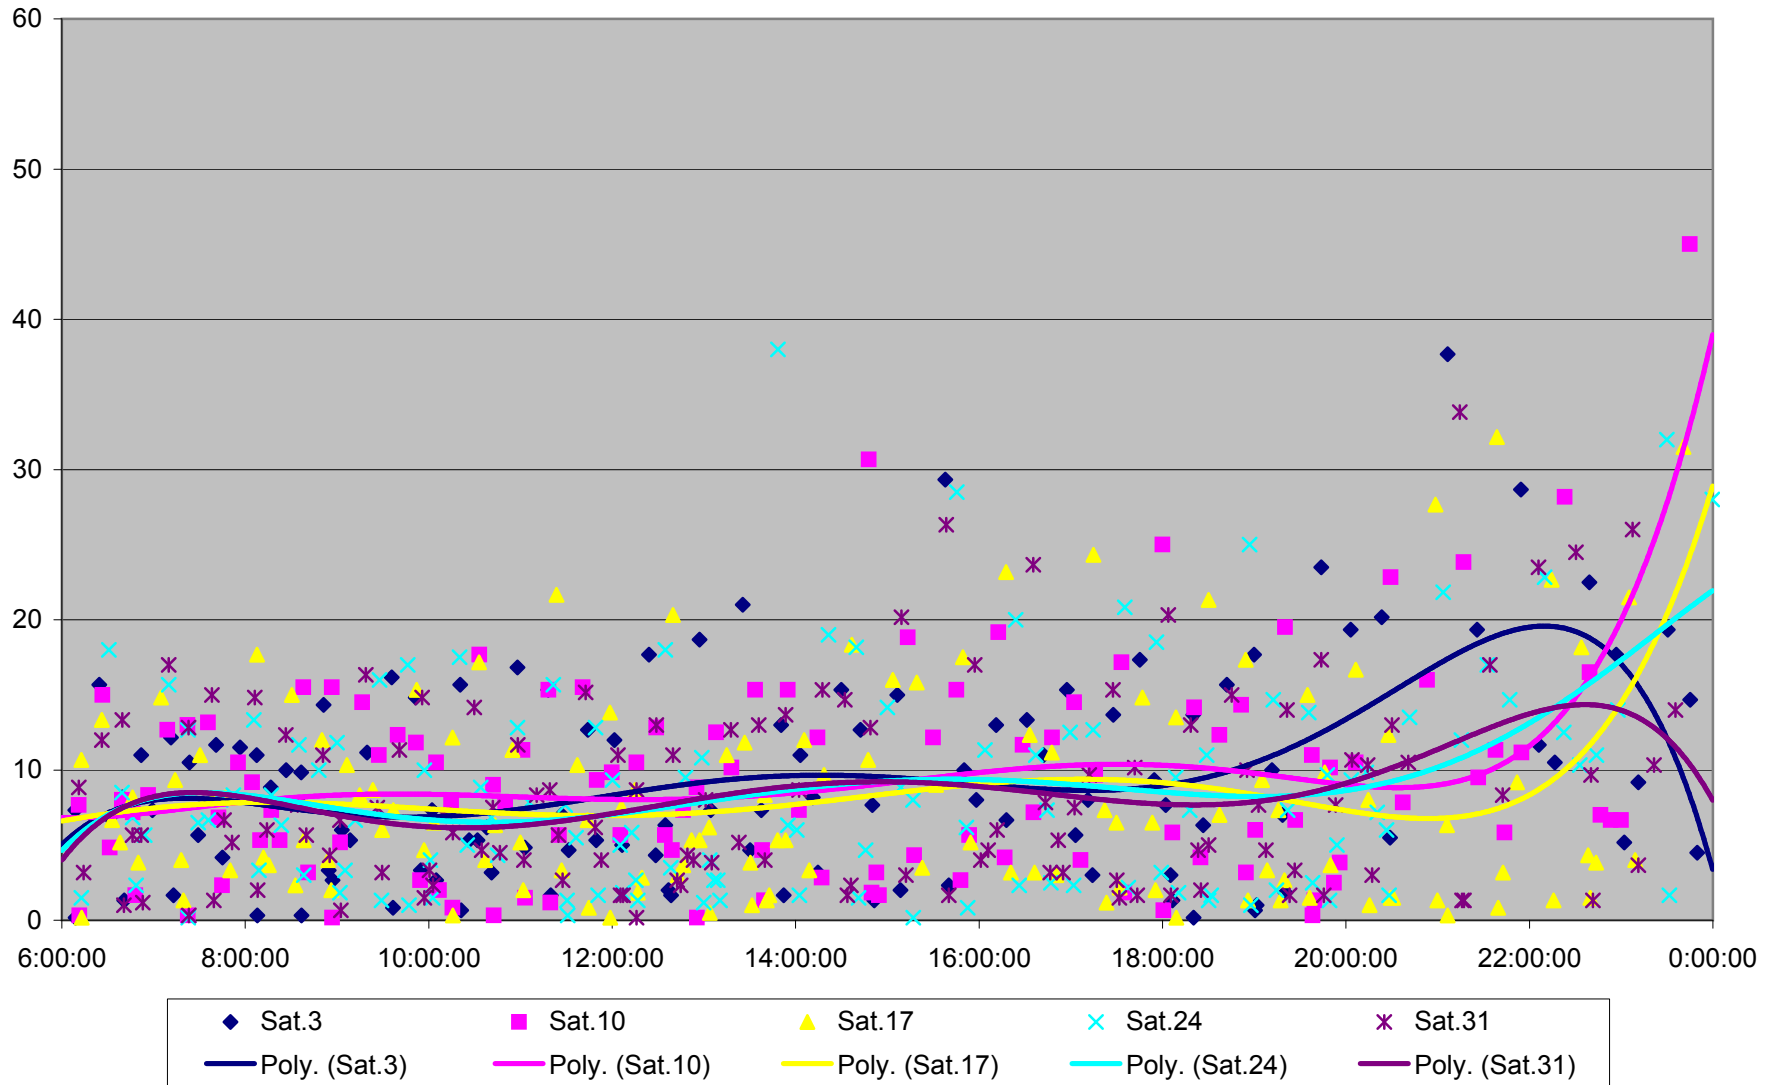

### 501 Queen Headways at Woodbine Ave. Eastbound May 2013

### 501 Queen Headways at Woodbine Ave. Eastbound July 2013

### 501 Queen Headways at Woodbine Ave. Eastbound August 2013