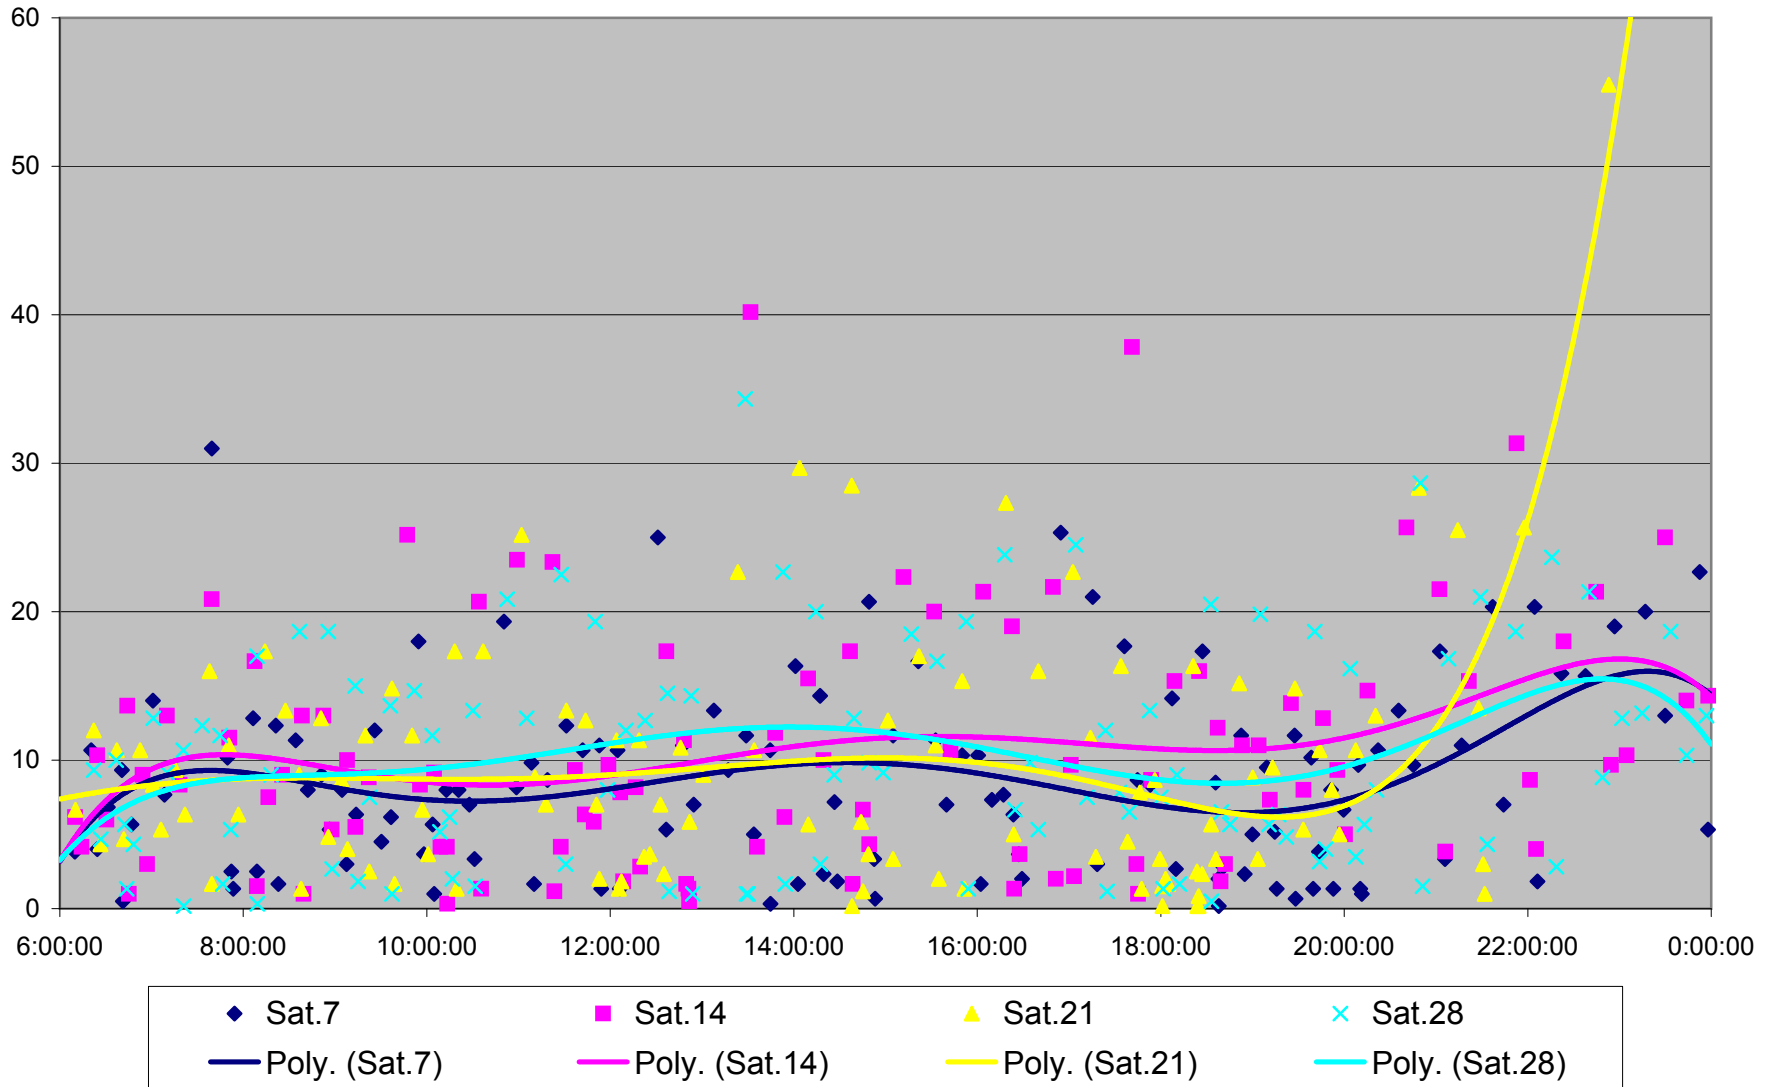

501 Queen Headways at Woodbine Ave. Eastbound September 2013