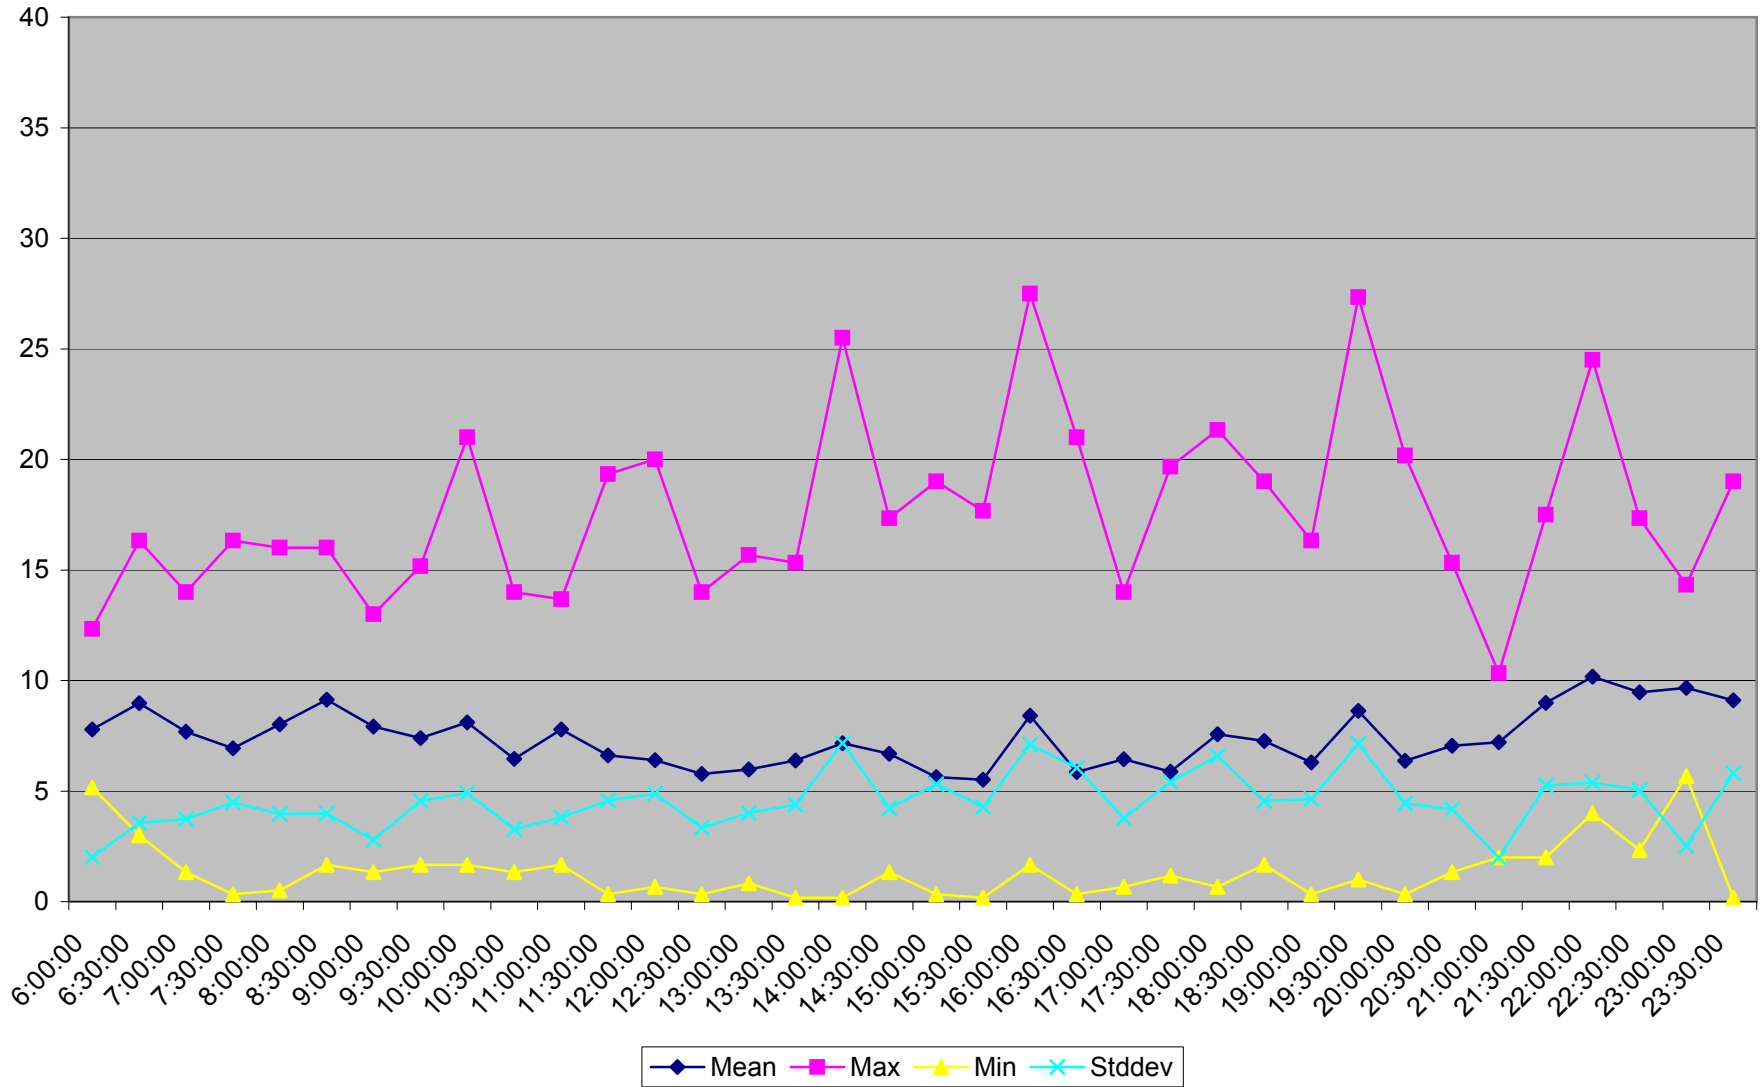

501 Queen Headways at Triller Ave. Eastbound May 2013 Weekdays

501 Queen Headways at Triller Ave. Eastbound July 2013 Weekdays

501 Queen Headways at Triller Ave. Eastbound August 2013 Weekdays

501 Queen Headways at Triller Ave. Eastbound September 2013 Weekdays

501 Queen Headways at Triller Ave. Eastbound October 2013 Weekdays

501 Queen Headways at Triller Ave. Eastbound May 2013 Saturdays

501 Queen Headways at Triller Ave. Eastbound July 2013 Saturdays

501 Queen Headways at Triller Ave. Eastbound August 2013 Saturdays

501 Queen Headways at Triller Ave. Eastbound September 2013 Saturdays

501 Queen Headways at Triller Ave. Eastbound October 2013 Saturdays

501 Queen Headways at Triller Ave. Eastbound May 2013 Sundays

501 Queen Headways at Triller Ave. Eastbound July 2013 Sundays

501 Queen Headways at Triller Ave. Eastbound August 2013 Sundays

501 Queen Headways at Triller Ave. Eastbound September 2013 Sundays

501 Queen Headways at Triller Ave. Eastbound October 2013 Sundays