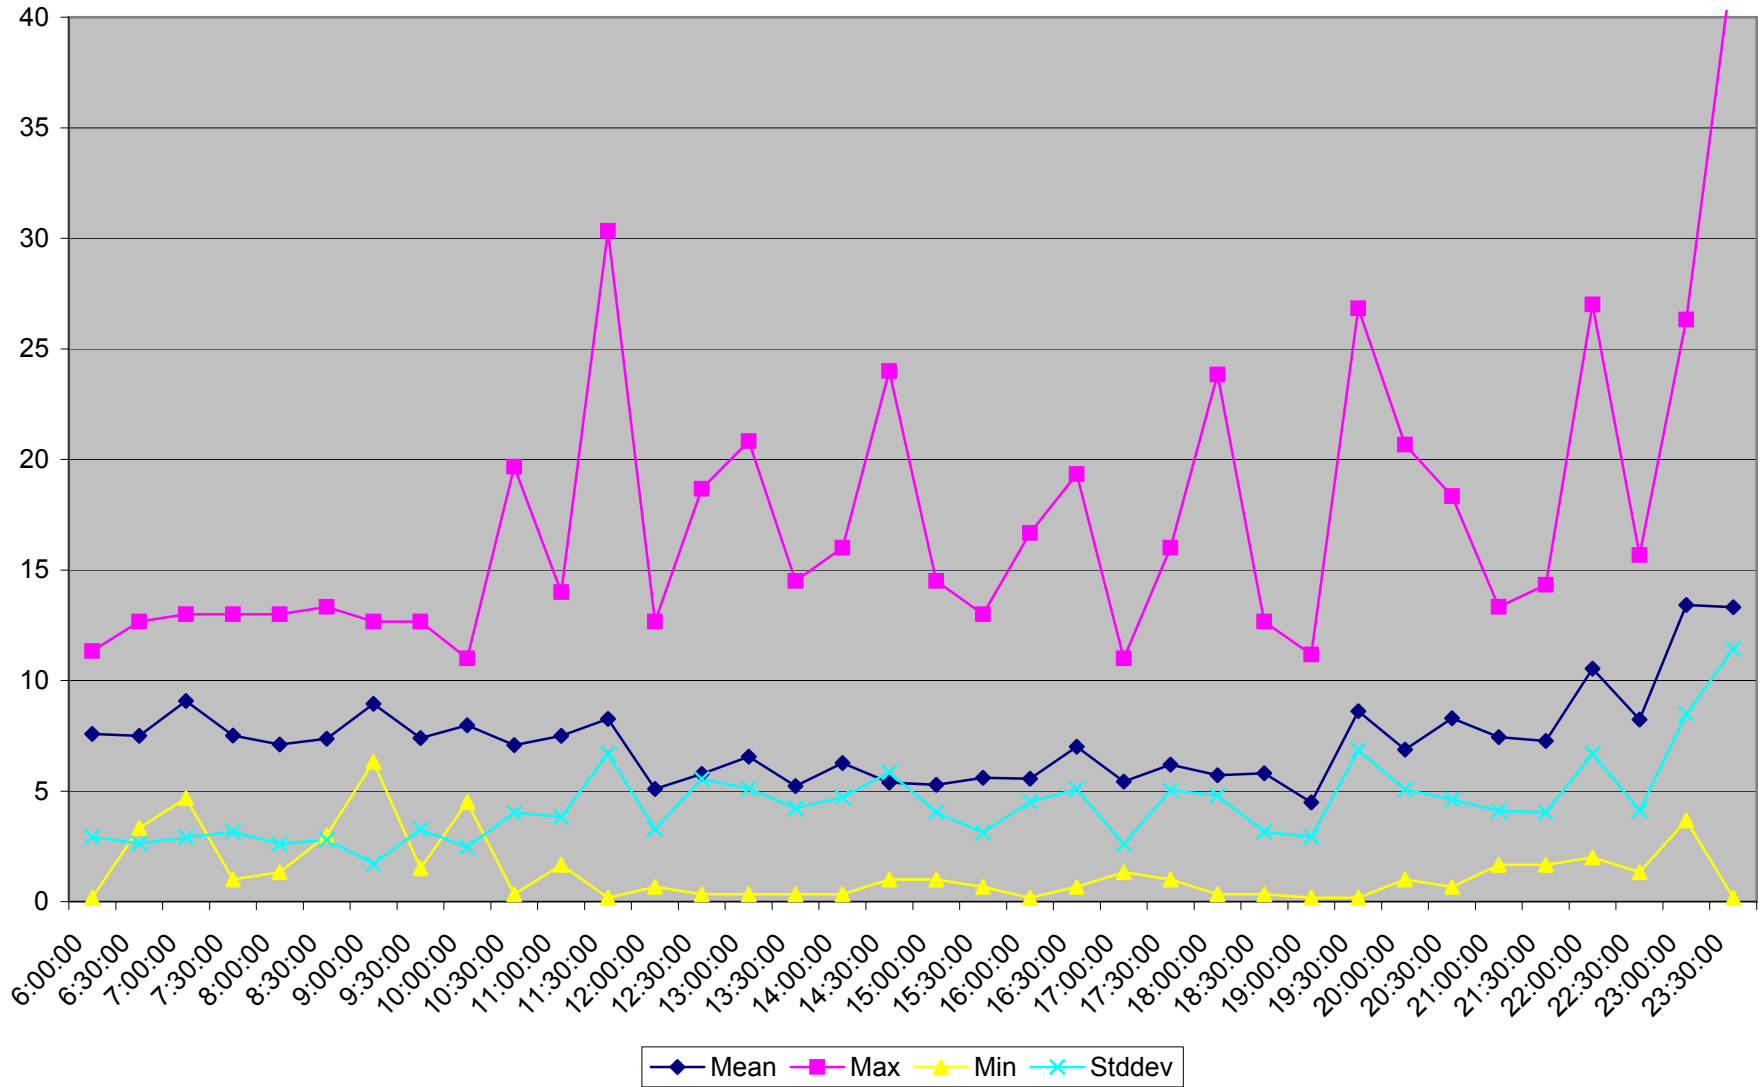

501 Queen Headways at Triller Ave. Eastbound May 2013 Weekdays

501 Queen Headways at Triller Ave. Eastbound July 2013 Weekdays

501 Queen Headways at Triller Ave. Eastbound August 2013 Weekdays

501 Queen Headways at Triller Ave. Eastbound September 2013 Weekdays

501 Queen Headways at Triller Ave. Eastbound October 2013 Weekdays

501 Queen Headways at Triller Ave. Eastbound May 2013 Saturdays

501 Queen Headways at Triller Ave. Eastbound July 2013 Saturdays

501 Queen Headways at Triller Ave. Eastbound August 2013 Saturdays

501 Queen Headways at Triller Ave. Eastbound September 2013 Saturdays

501 Queen Headways at Triller Ave. Eastbound October 2013 Saturdays

501 Queen Headways at Triller Ave. Eastbound May 2013 Sundays

501 Queen Headways at Triller Ave. Eastbound July 2013 Sundays

501 Queen Headways at Triller Ave. Eastbound August 2013 Sundays

501 Queen Headways at Triller Ave. Eastbound September 2013 Sundays

501 Queen Headways at Triller Ave. Eastbound October 2013 Sundays