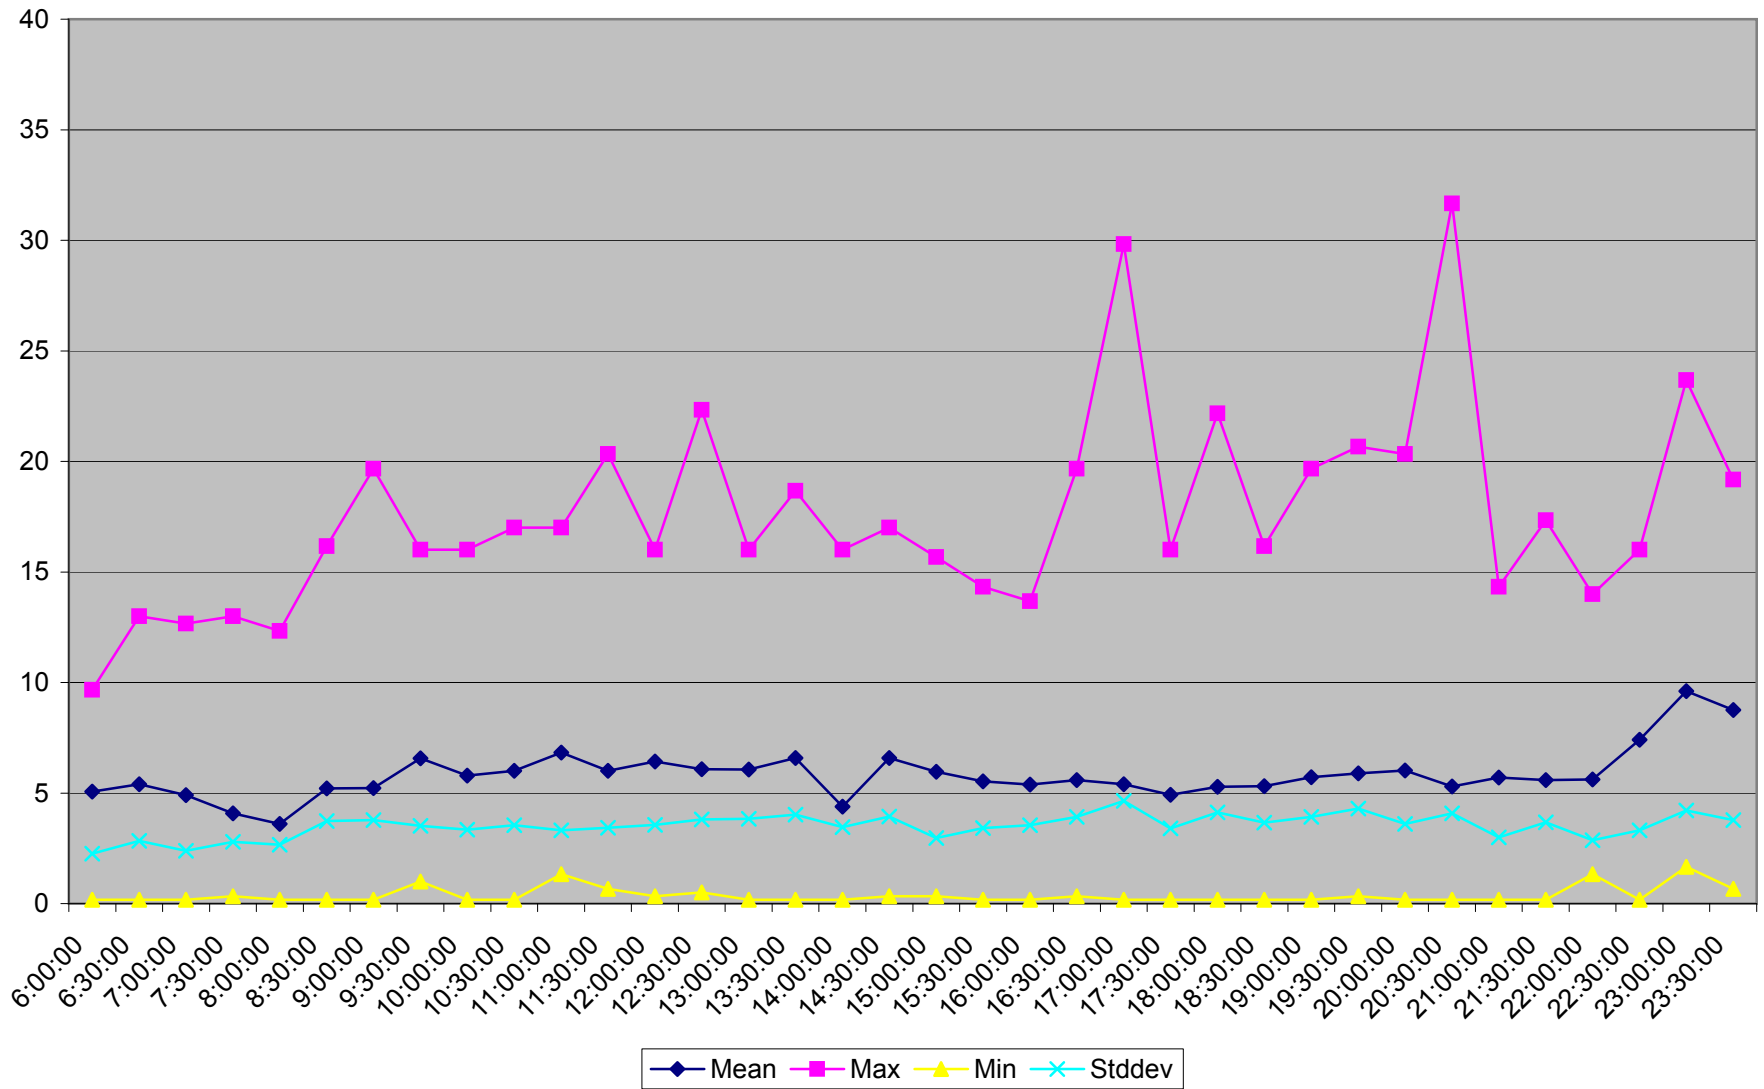

501 Queen Headways at Triller Ave. Eastbound May 2013 Weekdays

501 Queen Headways at Triller Ave. Eastbound July 2013 Weekdays

501 Queen Headways at Triller Ave. Eastbound August 2013 Weekdays

501 Queen Headways at Triller Ave. Eastbound September 2013 Weekdays

501 Queen Headways at Triller Ave. Eastbound October 2013 Weekdays

501 Queen Headways at Triller Ave. Eastbound May 2013 Saturdays

501 Queen Headways at Triller Ave. Eastbound July 2013 Saturdays

501 Queen Headways at Triller Ave. Eastbound August 2013 Saturdays

501 Queen Headways at Triller Ave. Eastbound September 2013 Saturdays

501 Queen Headways at Triller Ave. Eastbound October 2013 Saturdays

501 Queen Headways at Triller Ave. Eastbound May 2013 Sundays

501 Queen Headways at Triller Ave. Eastbound July 2013 Sundays

501 Queen Headways at Triller Ave. Eastbound August 2013 Sundays

501 Queen Headways at Triller Ave. Eastbound September 2013 Sundays

501 Queen Headways at Triller Ave. Eastbound October 2013 Sundays