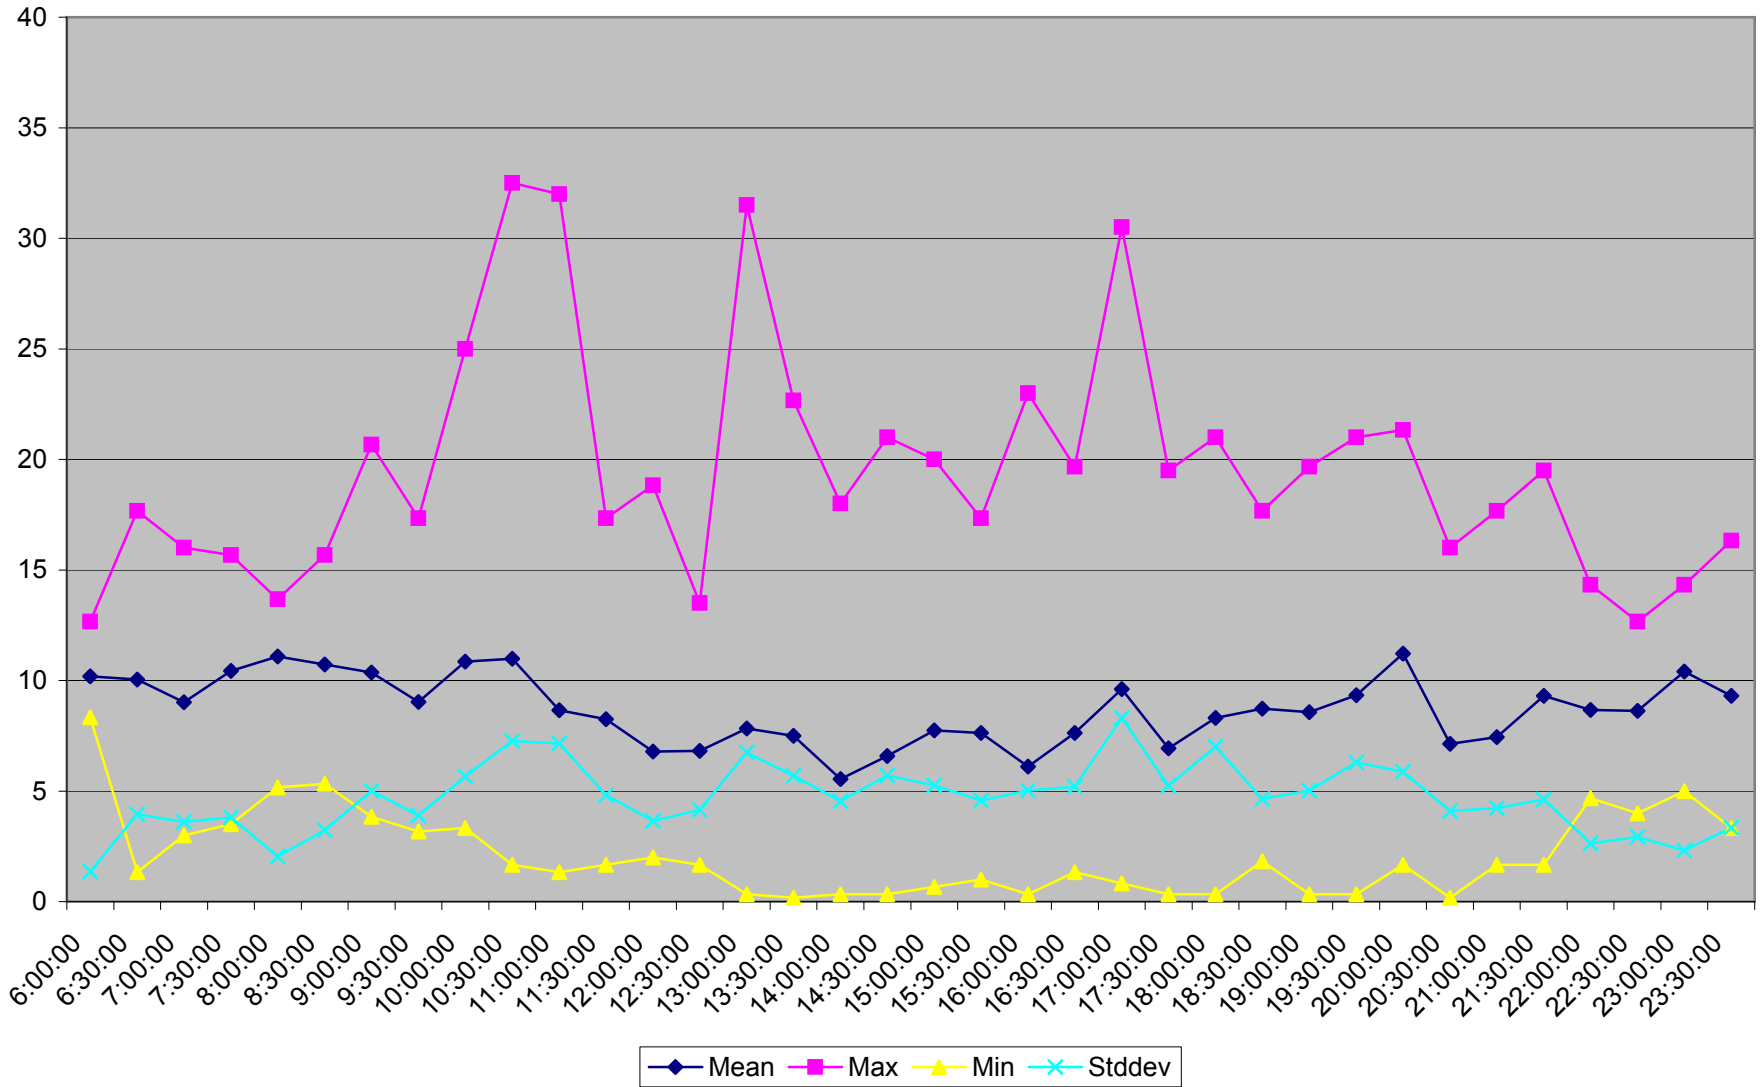

501 Queen Headways at Triller Ave. Eastbound May 2013 Weekdays

501 Queen Headways at Triller Ave. Eastbound July 2013 Weekdays

501 Queen Headways at Triller Ave. Eastbound August 2013 Weekdays

501 Queen Headways at Triller Ave. Eastbound September 2013 Weekdays

501 Queen Headways at Triller Ave. Eastbound October 2013 Weekdays

501 Queen Headways at Triller Ave. Eastbound May 2013 Saturdays

501 Queen Headways at Triller Ave. Eastbound July 2013 Saturdays

501 Queen Headways at Triller Ave. Eastbound August 2013 Saturdays

501 Queen Headways at Triller Ave. Eastbound September 2013 Saturdays

501 Queen Headways at Triller Ave. Eastbound October 2013 Saturdays

501 Queen Headways at Triller Ave. Eastbound May 2013 Sundays

501 Queen Headways at Triller Ave. Eastbound July 2013 Sundays

501 Queen Headways at Triller Ave. Eastbound August 2013 Sundays

501 Queen Headways at Triller Ave. Eastbound September 2013 Sundays

501 Queen Headways at Triller Ave. Eastbound October 2013 Sundays