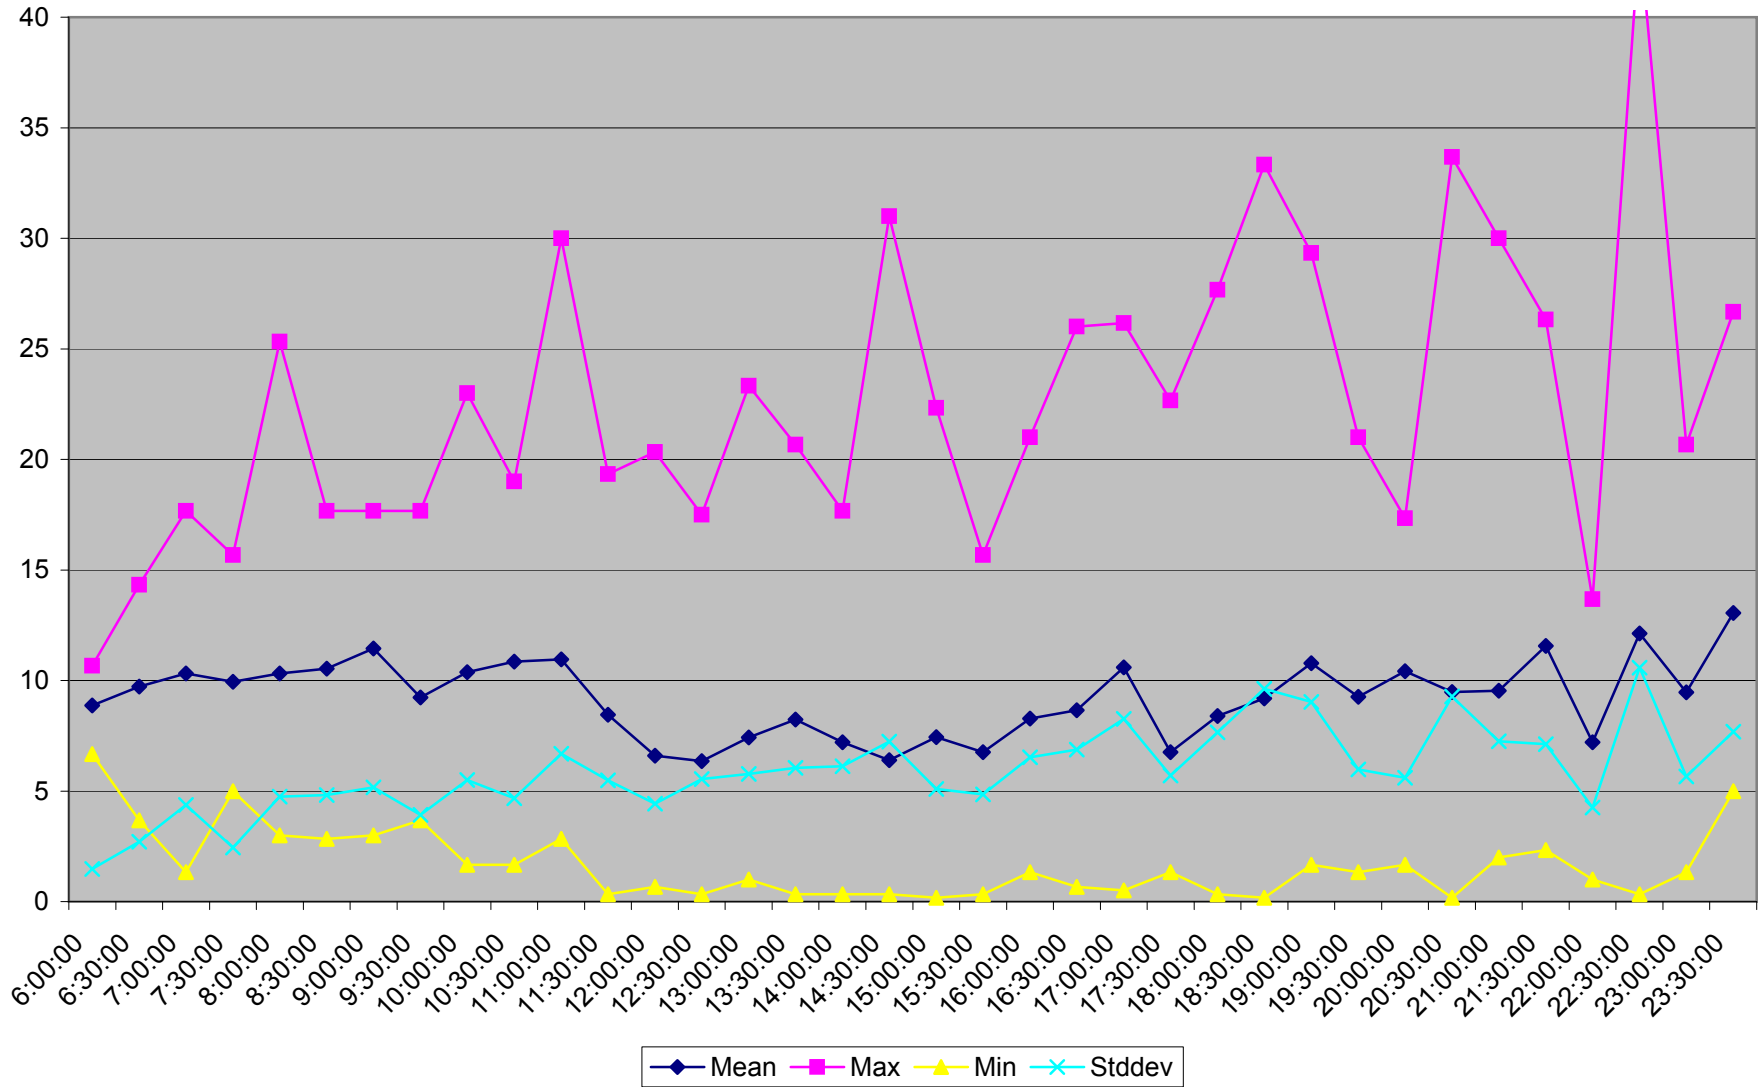

501 Queen Headways at Triller Ave. Eastbound May 2013 Weekdays

501 Queen Headways at Triller Ave. Eastbound July 2013 Weekdays

501 Queen Headways at Triller Ave. Eastbound August 2013 Weekdays

501 Queen Headways at Triller Ave. Eastbound September 2013 Weekdays

501 Queen Headways at Triller Ave. Eastbound October 2013 Weekdays

501 Queen Headways at Triller Ave. Eastbound May 2013 Saturdays

501 Queen Headways at Triller Ave. Eastbound July 2013 Saturdays

501 Queen Headways at Triller Ave. Eastbound August 2013 Saturdays

501 Queen Headways at Triller Ave. Eastbound September 2013 Saturdays

501 Queen Headways at Triller Ave. Eastbound October 2013 Saturdays

501 Queen Headways at Triller Ave. Eastbound May 2013 Sundays

501 Queen Headways at Triller Ave. Eastbound July 2013 Sundays

501 Queen Headways at Triller Ave. Eastbound August 2013 Sundays

501 Queen Headways at Triller Ave. Eastbound September 2013 Sundays

501 Queen Headways at Triller Ave. Eastbound October 2013 Sundays