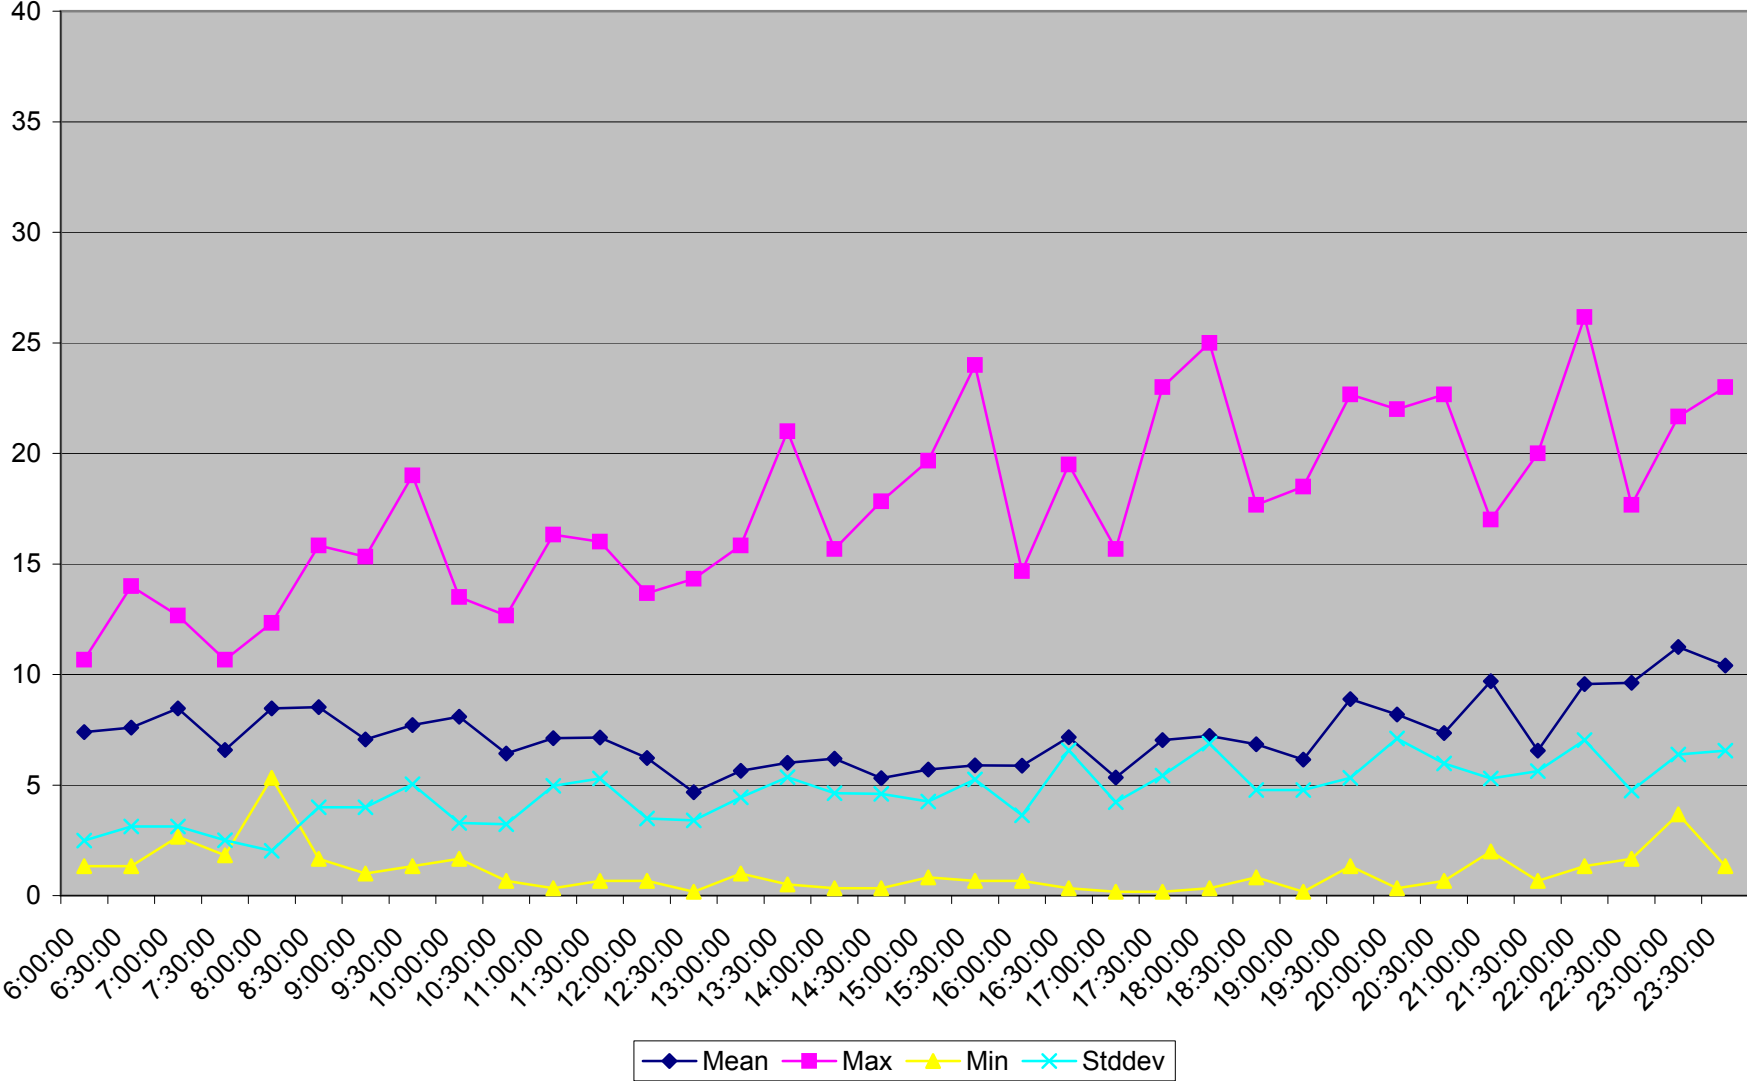

501 Queen Headways at Triller Ave. Eastbound May 2013 Weekdays

501 Queen Headways at Triller Ave. Eastbound July 2013 Weekdays

501 Queen Headways at Triller Ave. Eastbound August 2013 Weekdays

501 Queen Headways at Triller Ave. Eastbound September 2013 Weekdays

501 Queen Headways at Triller Ave. Eastbound October 2013 Weekdays

501 Queen Headways at Triller Ave. Eastbound May 2013 Saturdays

501 Queen Headways at Triller Ave. Eastbound July 2013 Saturdays

501 Queen Headways at Triller Ave. Eastbound August 2013 Saturdays

501 Queen Headways at Triller Ave. Eastbound September 2013 Saturdays

501 Queen Headways at Triller Ave. Eastbound October 2013 Saturdays

501 Queen Headways at Triller Ave. Eastbound May 2013 Sundays

501 Queen Headways at Triller Ave. Eastbound July 2013 Sundays

501 Queen Headways at Triller Ave. Eastbound August 2013 Sundays

501 Queen Headways at Triller Ave. Eastbound September 2013 Sundays

501 Queen Headways at Triller Ave. Eastbound October 2013 Sundays