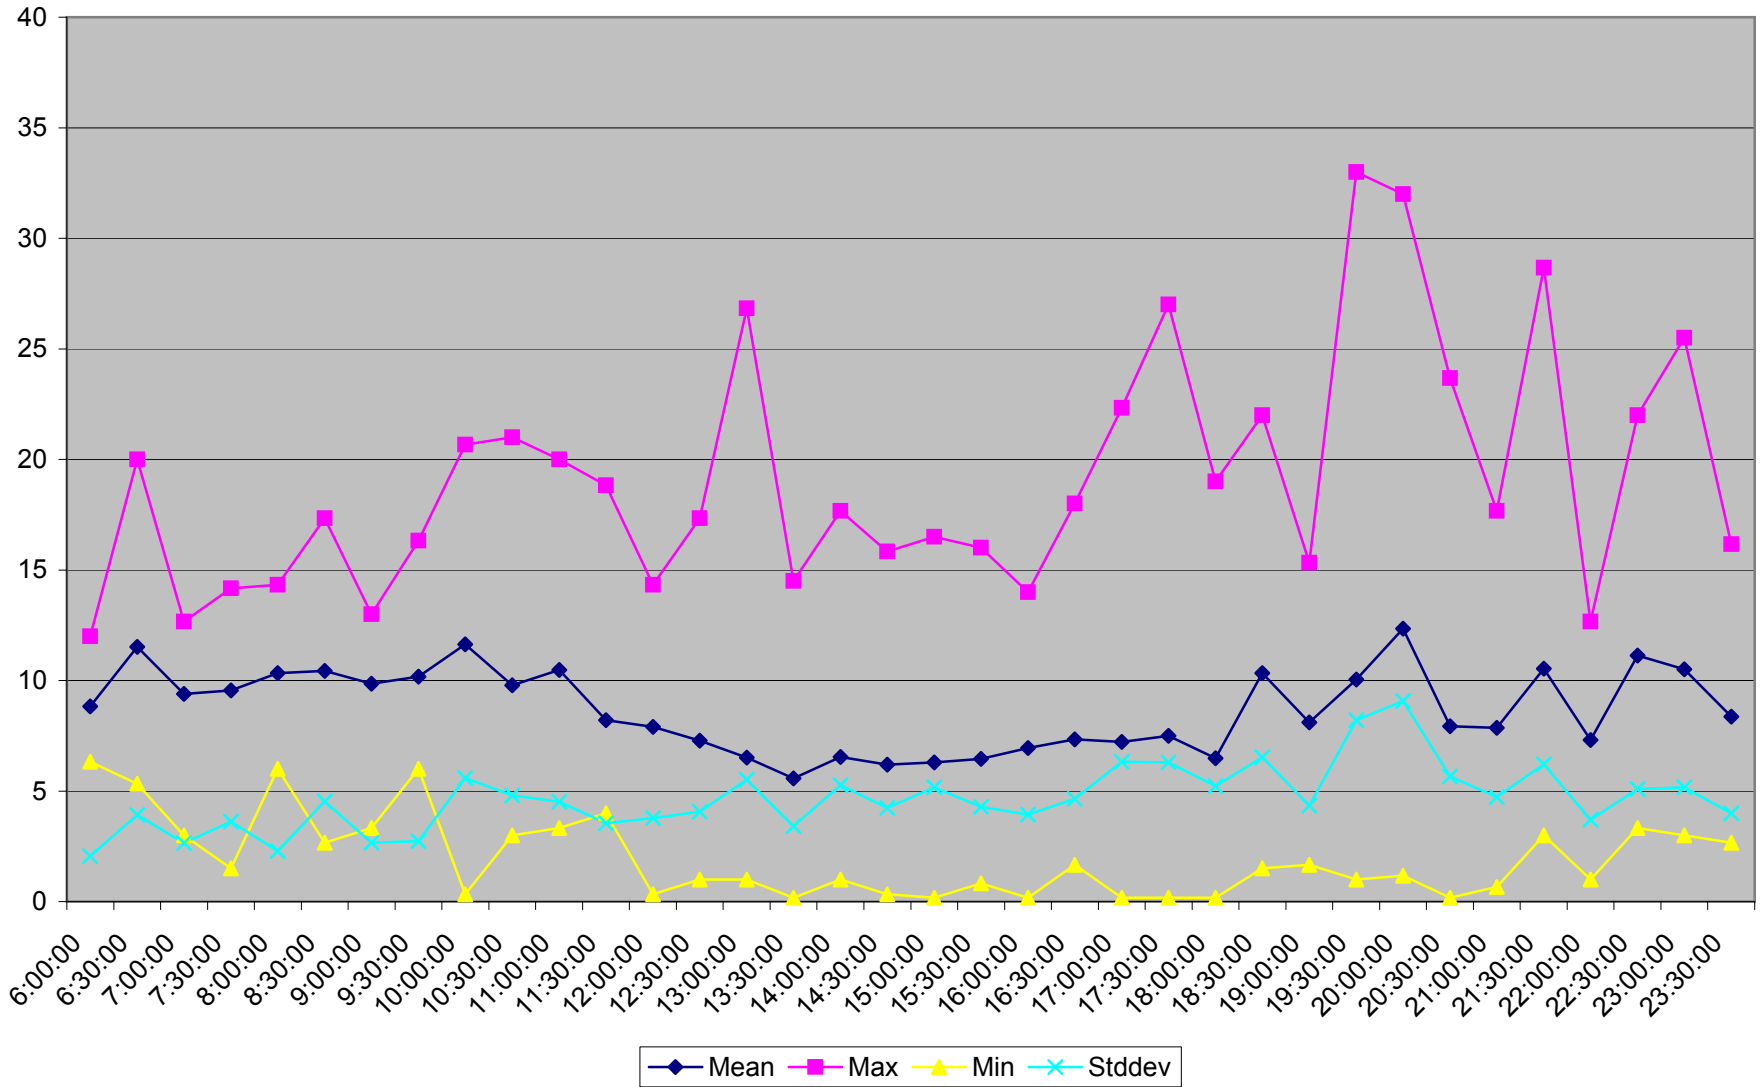

501 Queen Headways at Triller Ave. Eastbound May 2013 Weekdays

501 Queen Headways at Triller Ave. Eastbound July 2013 Weekdays

501 Queen Headways at Triller Ave. Eastbound August 2013 Weekdays

501 Queen Headways at Triller Ave. Eastbound September 2013 Weekdays

501 Queen Headways at Triller Ave. Eastbound October 2013 Weekdays

501 Queen Headways at Triller Ave. Eastbound May 2013 Saturdays

501 Queen Headways at Triller Ave. Eastbound July 2013 Saturdays

501 Queen Headways at Triller Ave. Eastbound August 2013 Saturdays

501 Queen Headways at Triller Ave. Eastbound September 2013 Saturdays

501 Queen Headways at Triller Ave. Eastbound October 2013 Saturdays

501 Queen Headways at Triller Ave. Eastbound May 2013 Sundays

501 Queen Headways at Triller Ave. Eastbound July 2013 Sundays

501 Queen Headways at Triller Ave. Eastbound August 2013 Sundays

501 Queen Headways at Triller Ave. Eastbound September 2013 Sundays

501 Queen Headways at Triller Ave. Eastbound October 2013 Sundays