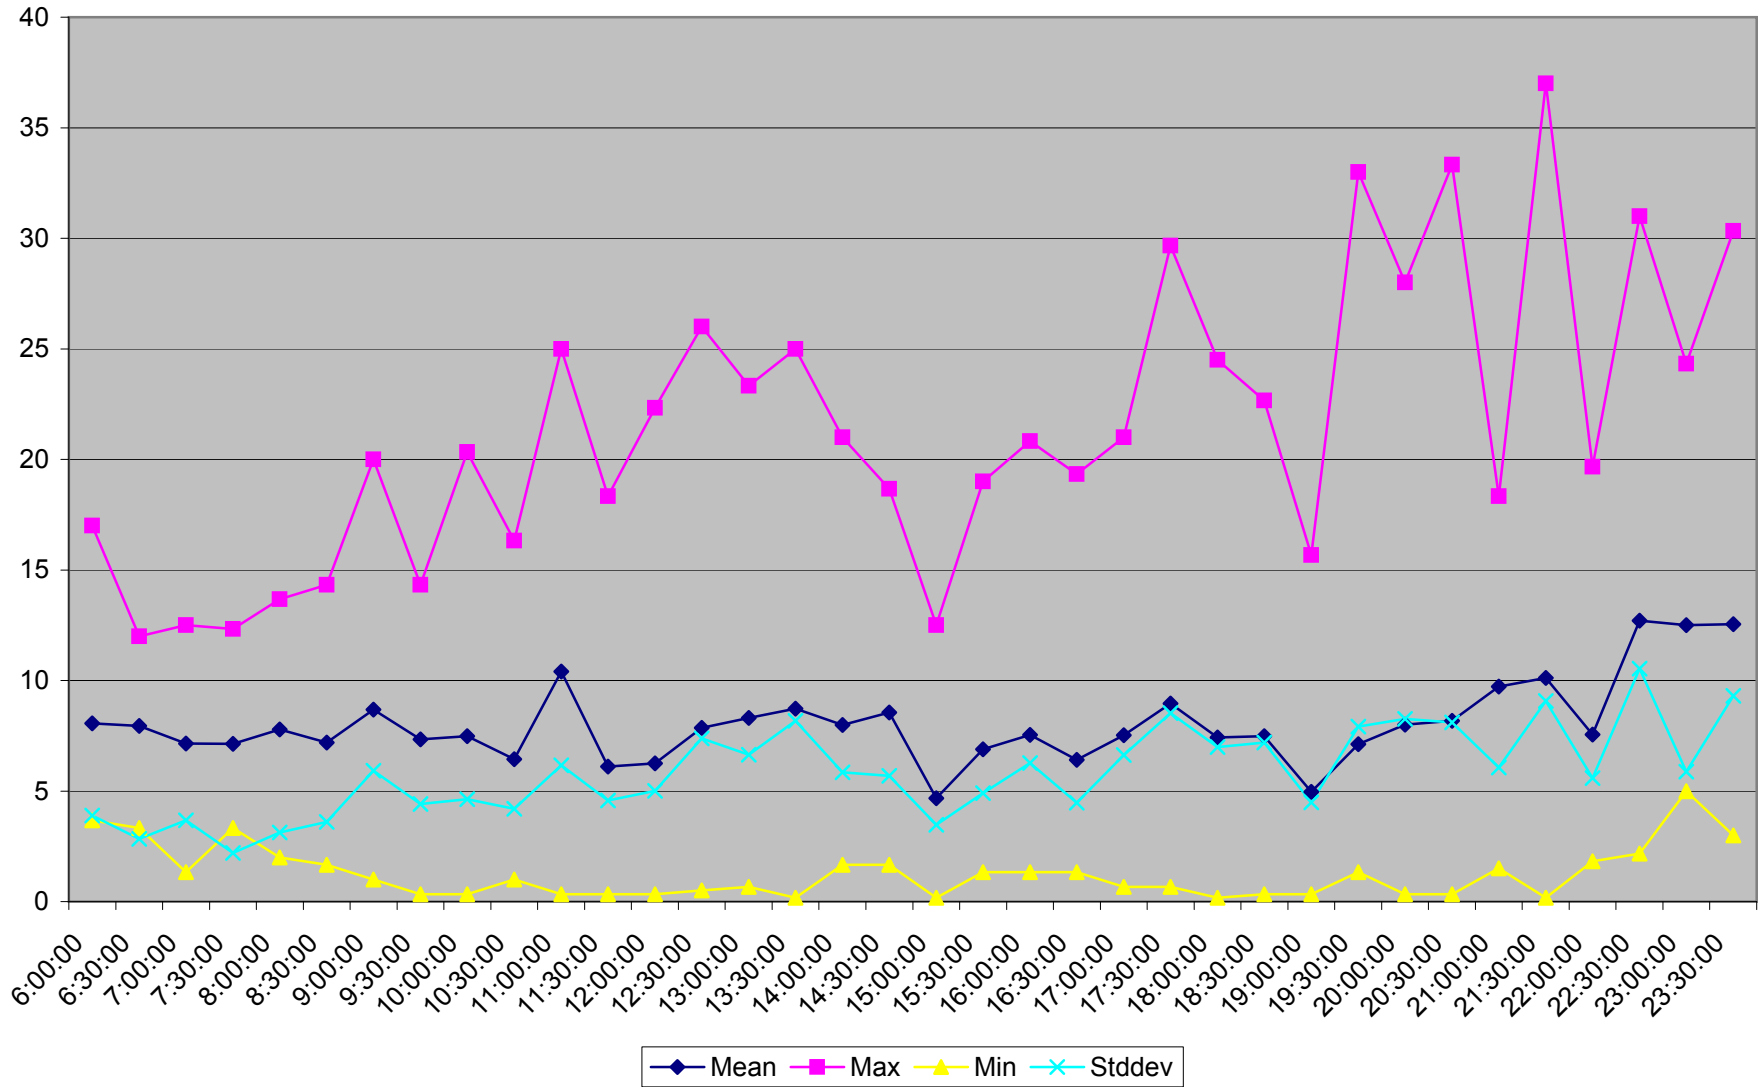

501 Queen Headways at Triller Ave. Eastbound May 2013 Weekdays

501 Queen Headways at Triller Ave. Eastbound July 2013 Weekdays

501 Queen Headways at Triller Ave. Eastbound August 2013 Weekdays

501 Queen Headways at Triller Ave. Eastbound September 2013 Weekdays

501 Queen Headways at Triller Ave. Eastbound October 2013 Weekdays

501 Queen Headways at Triller Ave. Eastbound May 2013 Saturdays

501 Queen Headways at Triller Ave. Eastbound July 2013 Saturdays

501 Queen Headways at Triller Ave. Eastbound August 2013 Saturdays

501 Queen Headways at Triller Ave. Eastbound September 2013 Saturdays

501 Queen Headways at Triller Ave. Eastbound October 2013 Saturdays

501 Queen Headways at Triller Ave. Eastbound May 2013 Sundays

501 Queen Headways at Triller Ave. Eastbound July 2013 Sundays

501 Queen Headways at Triller Ave. Eastbound August 2013 Sundays

501 Queen Headways at Triller Ave. Eastbound September 2013 Sundays

501 Queen Headways at Triller Ave. Eastbound October 2013 Sundays