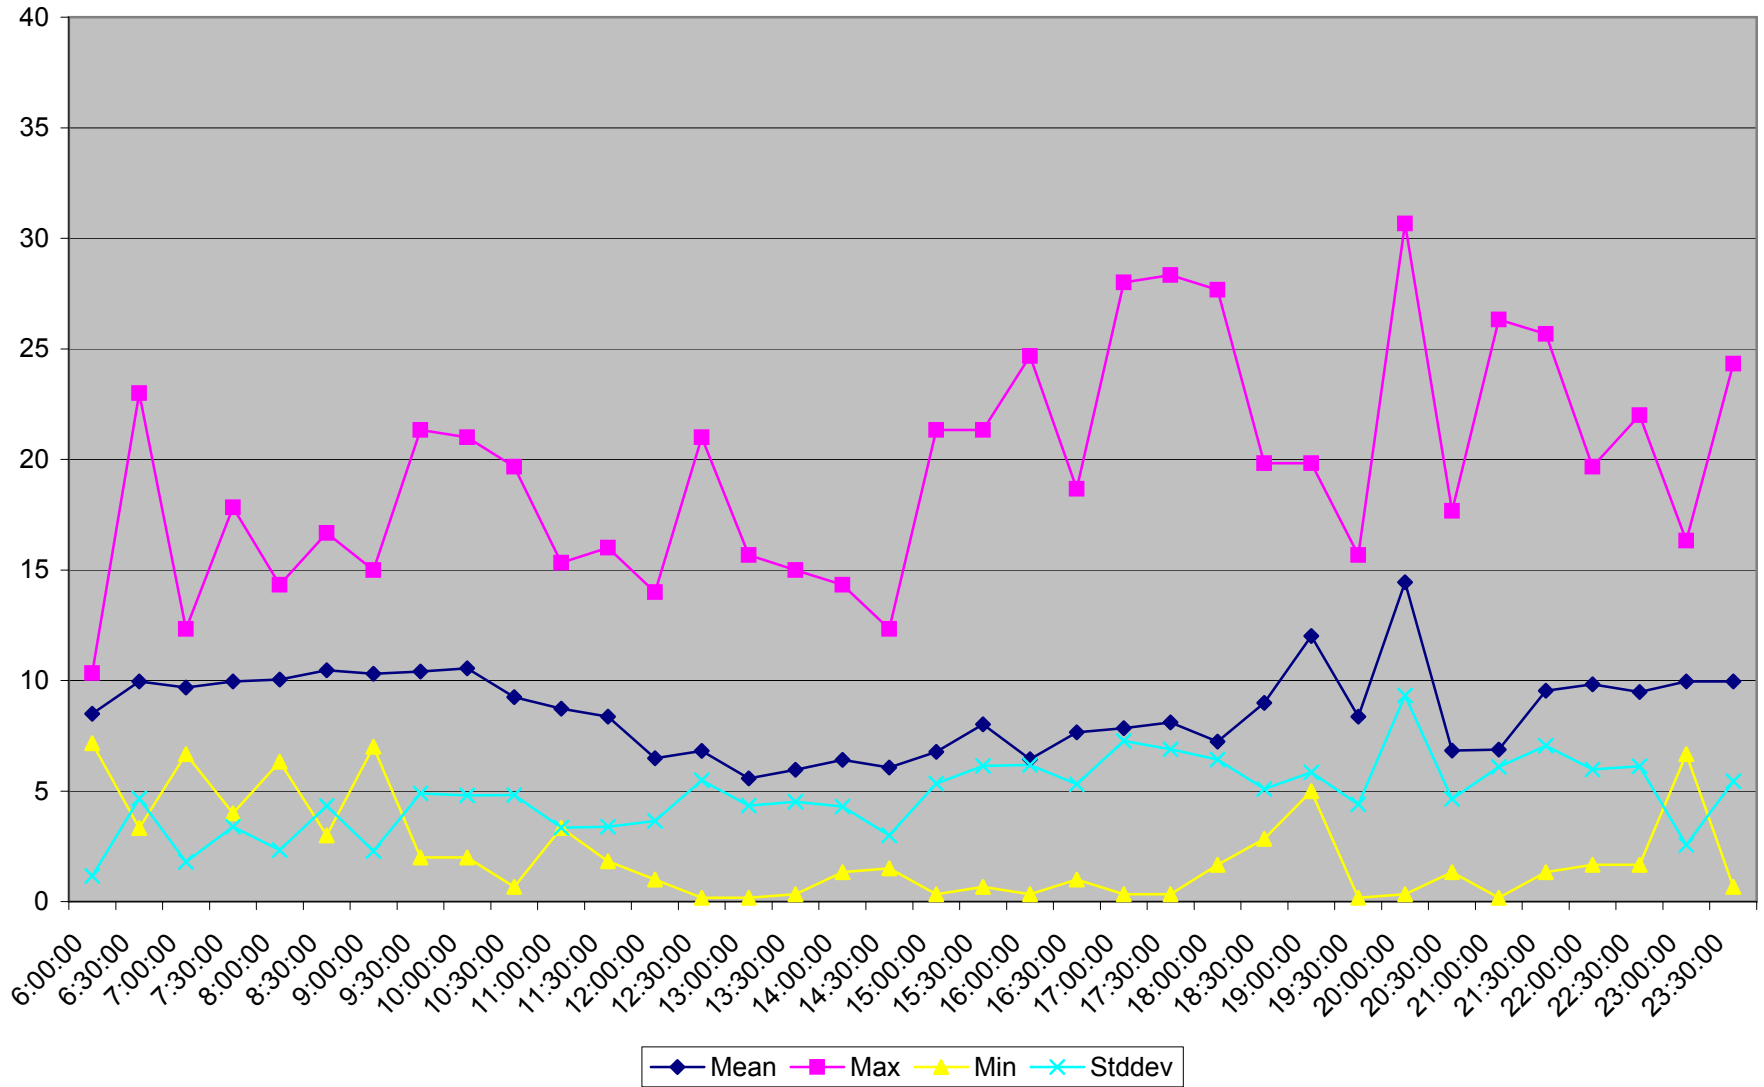

501 Queen Headways at Triller Ave. Eastbound May 2013 Weekdays

501 Queen Headways at Triller Ave. Eastbound July 2013 Weekdays

501 Queen Headways at Triller Ave. Eastbound August 2013 Weekdays

501 Queen Headways at Triller Ave. Eastbound September 2013 Weekdays

501 Queen Headways at Triller Ave. Eastbound October 2013 Weekdays

501 Queen Headways at Triller Ave. Eastbound May 2013 Saturdays

501 Queen Headways at Triller Ave. Eastbound July 2013 Saturdays

501 Queen Headways at Triller Ave. Eastbound August 2013 Saturdays

501 Queen Headways at Triller Ave. Eastbound September 2013 Saturdays

501 Queen Headways at Triller Ave. Eastbound October 2013 Saturdays

501 Queen Headways at Triller Ave. Eastbound May 2013 Sundays

501 Queen Headways at Triller Ave. Eastbound July 2013 Sundays

501 Queen Headways at Triller Ave. Eastbound August 2013 Sundays

501 Queen Headways at Triller Ave. Eastbound September 2013 Sundays

501 Queen Headways at Triller Ave. Eastbound October 2013 Sundays