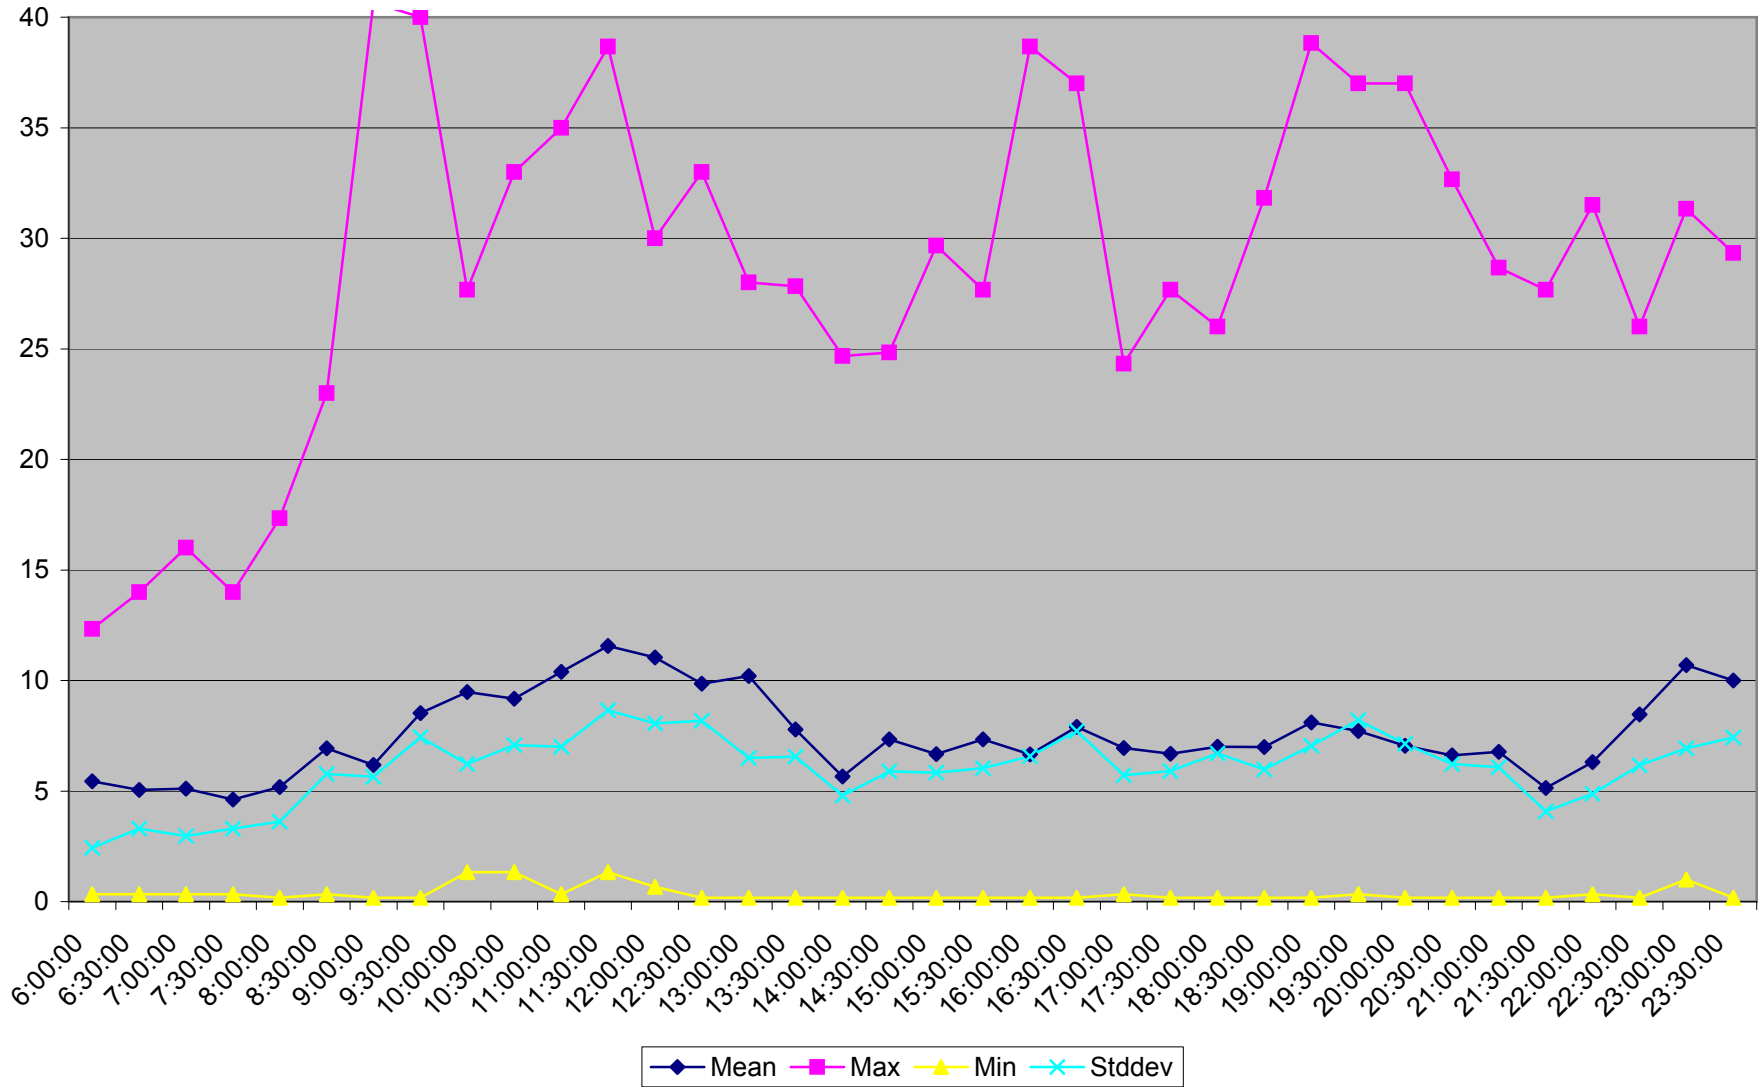

501 Queen Headways at Triller Ave. Eastbound May 2013 Weekdays

501 Queen Headways at Triller Ave. Eastbound July 2013 Weekdays

501 Queen Headways at Triller Ave. Eastbound August 2013 Weekdays

501 Queen Headways at Triller Ave. Eastbound September 2013 Weekdays

501 Queen Headways at Triller Ave. Eastbound October 2013 Weekdays

501 Queen Headways at Triller Ave. Eastbound May 2013 Saturdays

501 Queen Headways at Triller Ave. Eastbound July 2013 Saturdays

501 Queen Headways at Triller Ave. Eastbound August 2013 Saturdays

501 Queen Headways at Triller Ave. Eastbound September 2013 Saturdays

501 Queen Headways at Triller Ave. Eastbound October 2013 Saturdays

501 Queen Headways at Triller Ave. Eastbound May 2013 Sundays

501 Queen Headways at Triller Ave. Eastbound July 2013 Sundays

501 Queen Headways at Triller Ave. Eastbound August 2013 Sundays

501 Queen Headways at Triller Ave. Eastbound September 2013 Sundays

501 Queen Headways at Triller Ave. Eastbound October 2013 Sundays