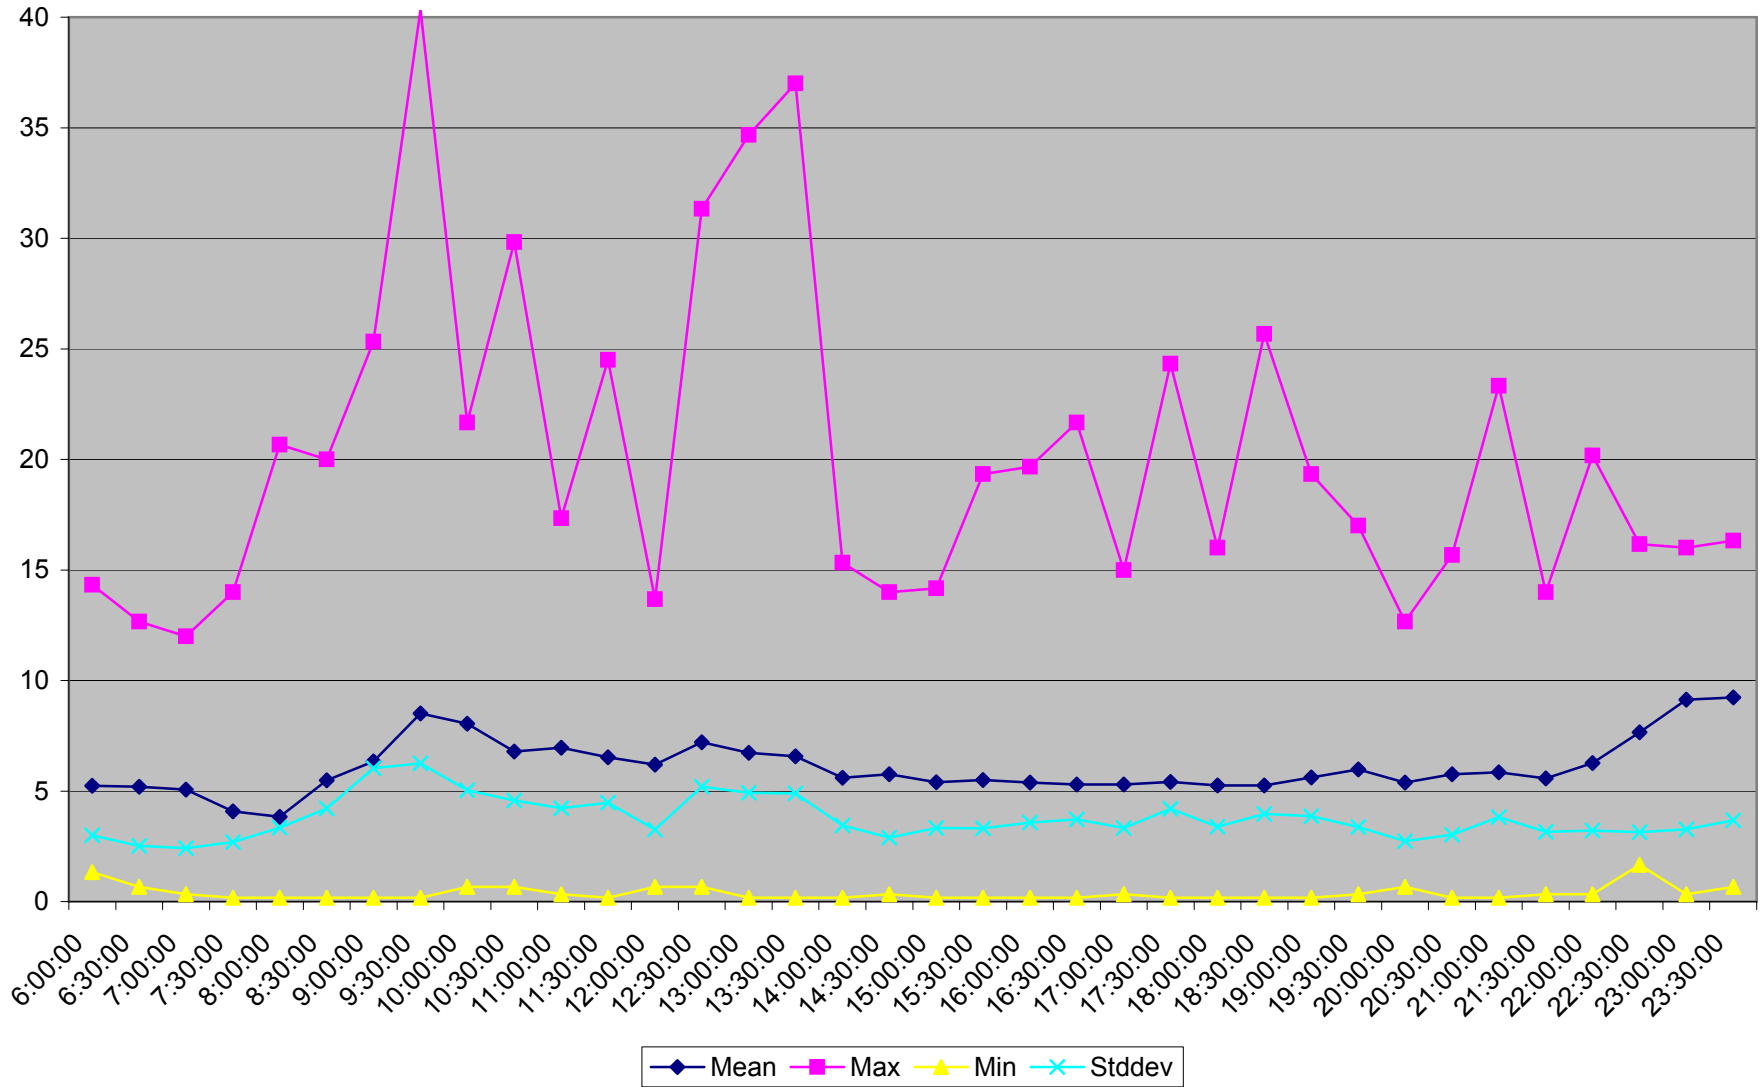

501 Queen Headways at Triller Ave. Eastbound May 2013 Weekdays

501 Queen Headways at Triller Ave. Eastbound July 2013 Weekdays

501 Queen Headways at Triller Ave. Eastbound August 2013 Weekdays

501 Queen Headways at Triller Ave. Eastbound September 2013 Weekdays

501 Queen Headways at Triller Ave. Eastbound October 2013 Weekdays

501 Queen Headways at Triller Ave. Eastbound May 2013 Saturdays

501 Queen Headways at Triller Ave. Eastbound July 2013 Saturdays

501 Queen Headways at Triller Ave. Eastbound August 2013 Saturdays

501 Queen Headways at Triller Ave. Eastbound September 2013 Saturdays

501 Queen Headways at Triller Ave. Eastbound October 2013 Saturdays

501 Queen Headways at Triller Ave. Eastbound May 2013 Sundays

501 Queen Headways at Triller Ave. Eastbound July 2013 Sundays

501 Queen Headways at Triller Ave. Eastbound August 2013 Sundays

501 Queen Headways at Triller Ave. Eastbound September 2013 Sundays

501 Queen Headways at Triller Ave. Eastbound October 2013 Sundays