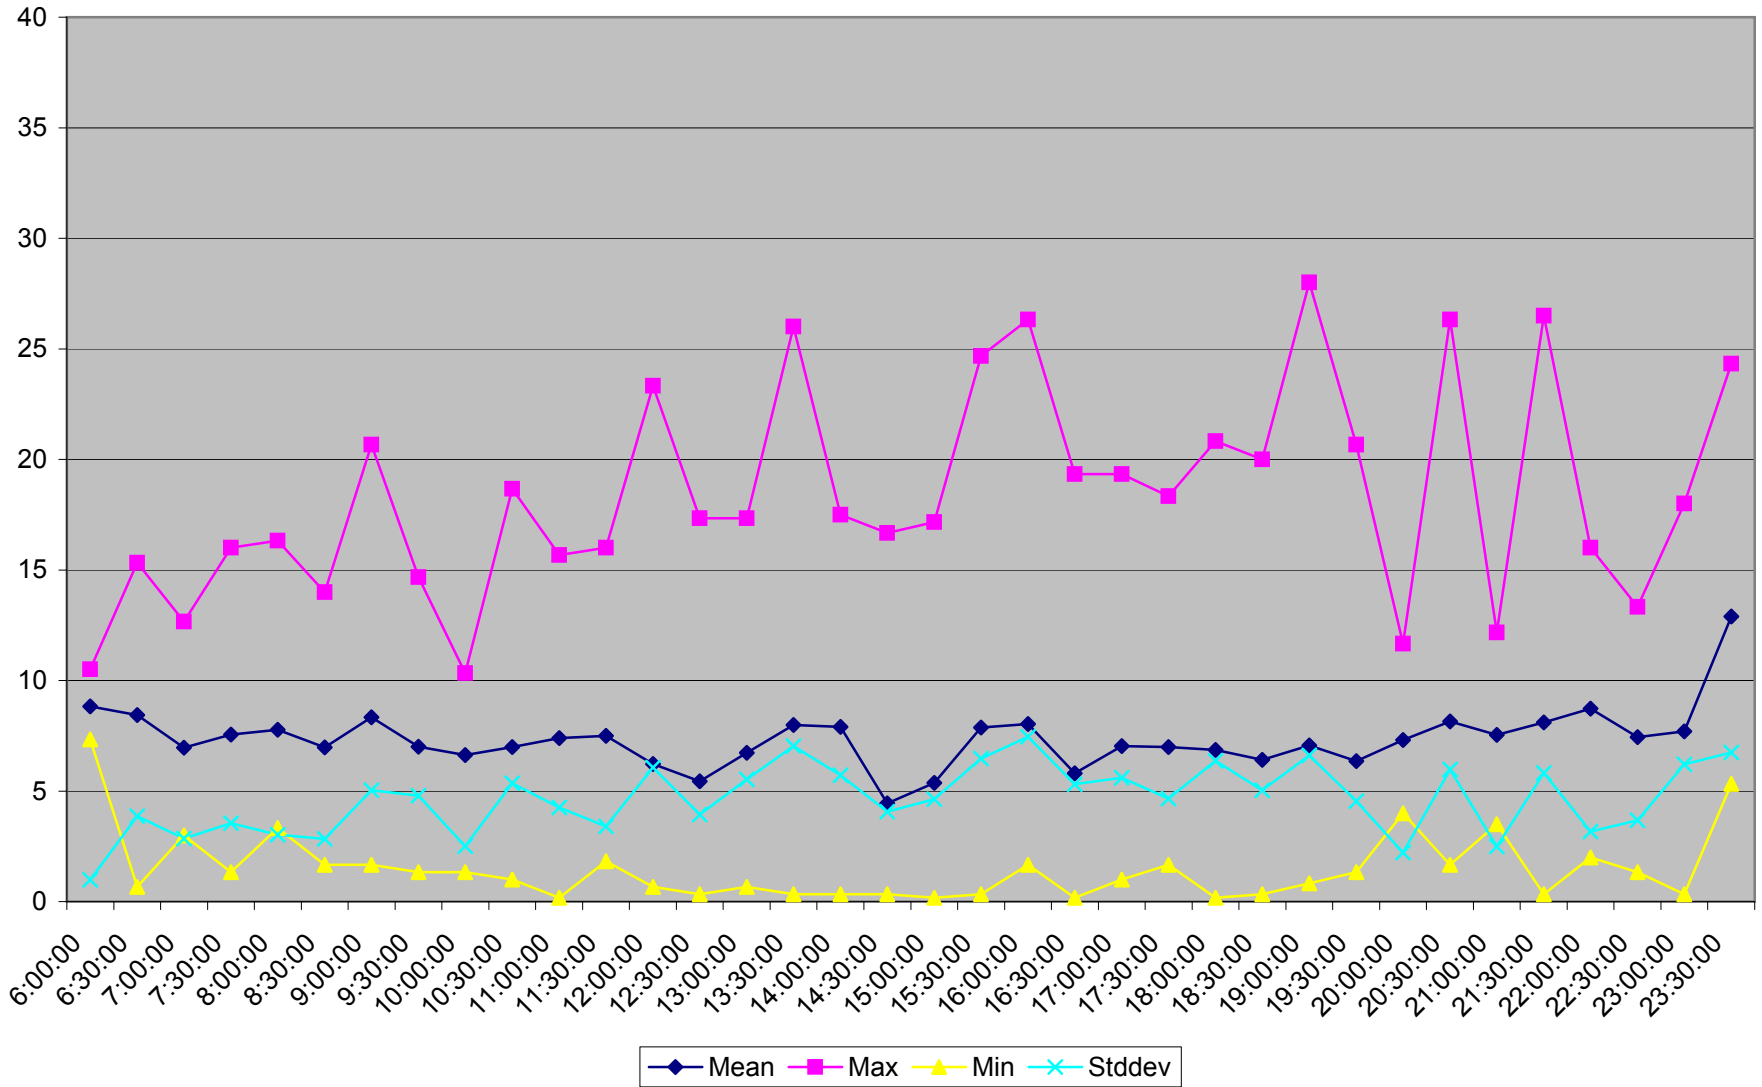

501 Queen Headways at Triller Ave. Eastbound May 2013 Weekdays

501 Queen Headways at Triller Ave. Eastbound July 2013 Weekdays

501 Queen Headways at Triller Ave. Eastbound August 2013 Weekdays

501 Queen Headways at Triller Ave. Eastbound September 2013 Weekdays

501 Queen Headways at Triller Ave. Eastbound October 2013 Weekdays

501 Queen Headways at Triller Ave. Eastbound May 2013 Saturdays

501 Queen Headways at Triller Ave. Eastbound July 2013 Saturdays

501 Queen Headways at Triller Ave. Eastbound August 2013 Saturdays

501 Queen Headways at Triller Ave. Eastbound September 2013 Saturdays

501 Queen Headways at Triller Ave. Eastbound October 2013 Saturdays

501 Queen Headways at Triller Ave. Eastbound May 2013 Sundays

501 Queen Headways at Triller Ave. Eastbound July 2013 Sundays

501 Queen Headways at Triller Ave. Eastbound August 2013 Sundays

501 Queen Headways at Triller Ave. Eastbound September 2013 Sundays

501 Queen Headways at Triller Ave. Eastbound October 2013 Sundays