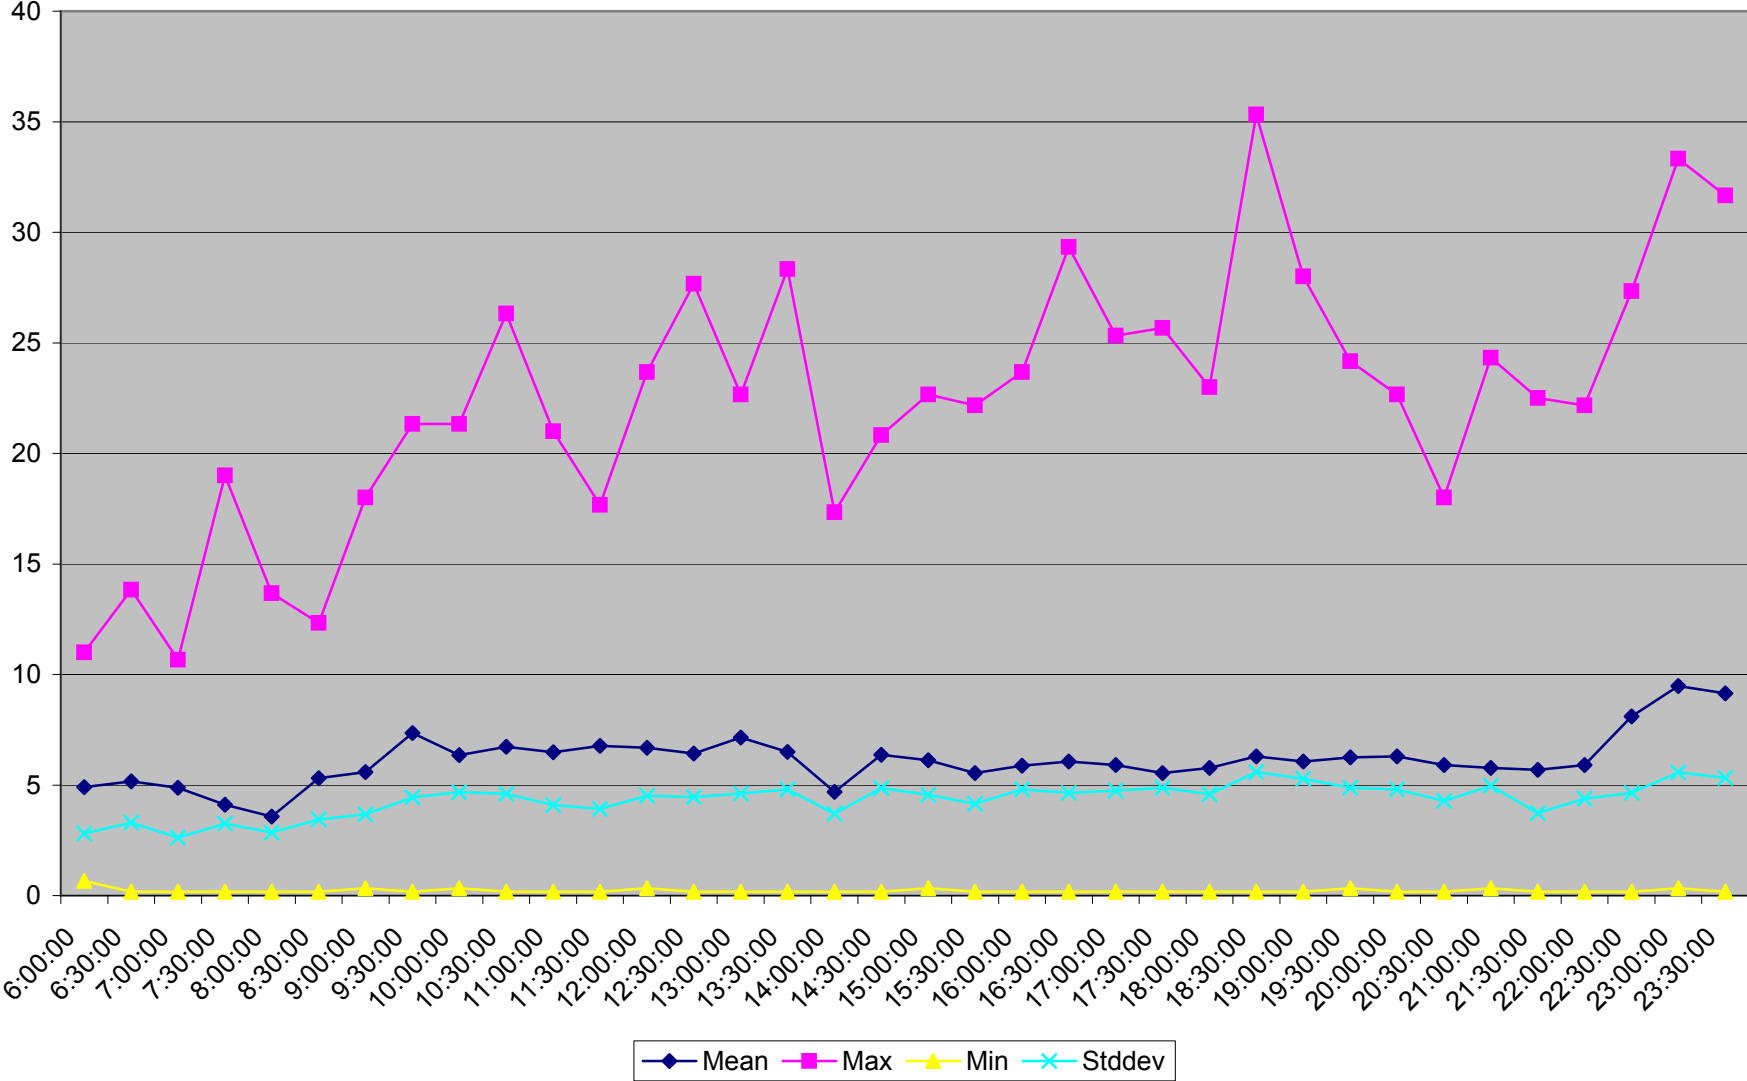

501 Queen Headways at Triller Ave. Eastbound May 2013 Weekdays

501 Queen Headways at Triller Ave. Eastbound July 2013 Weekdays

501 Queen Headways at Triller Ave. Eastbound August 2013 Weekdays

501 Queen Headways at Triller Ave. Eastbound September 2013 Weekdays

501 Queen Headways at Triller Ave. Eastbound October 2013 Weekdays

501 Queen Headways at Triller Ave. Eastbound May 2013 Saturdays

501 Queen Headways at Triller Ave. Eastbound July 2013 Saturdays

501 Queen Headways at Triller Ave. Eastbound August 2013 Saturdays

501 Queen Headways at Triller Ave. Eastbound September 2013 Saturdays

501 Queen Headways at Triller Ave. Eastbound October 2013 Saturdays

501 Queen Headways at Triller Ave. Eastbound May 2013 Sundays

501 Queen Headways at Triller Ave. Eastbound July 2013 Sundays

501 Queen Headways at Triller Ave. Eastbound August 2013 Sundays

501 Queen Headways at Triller Ave. Eastbound September 2013 Sundays

501 Queen Headways at Triller Ave. Eastbound October 2013 Sundays