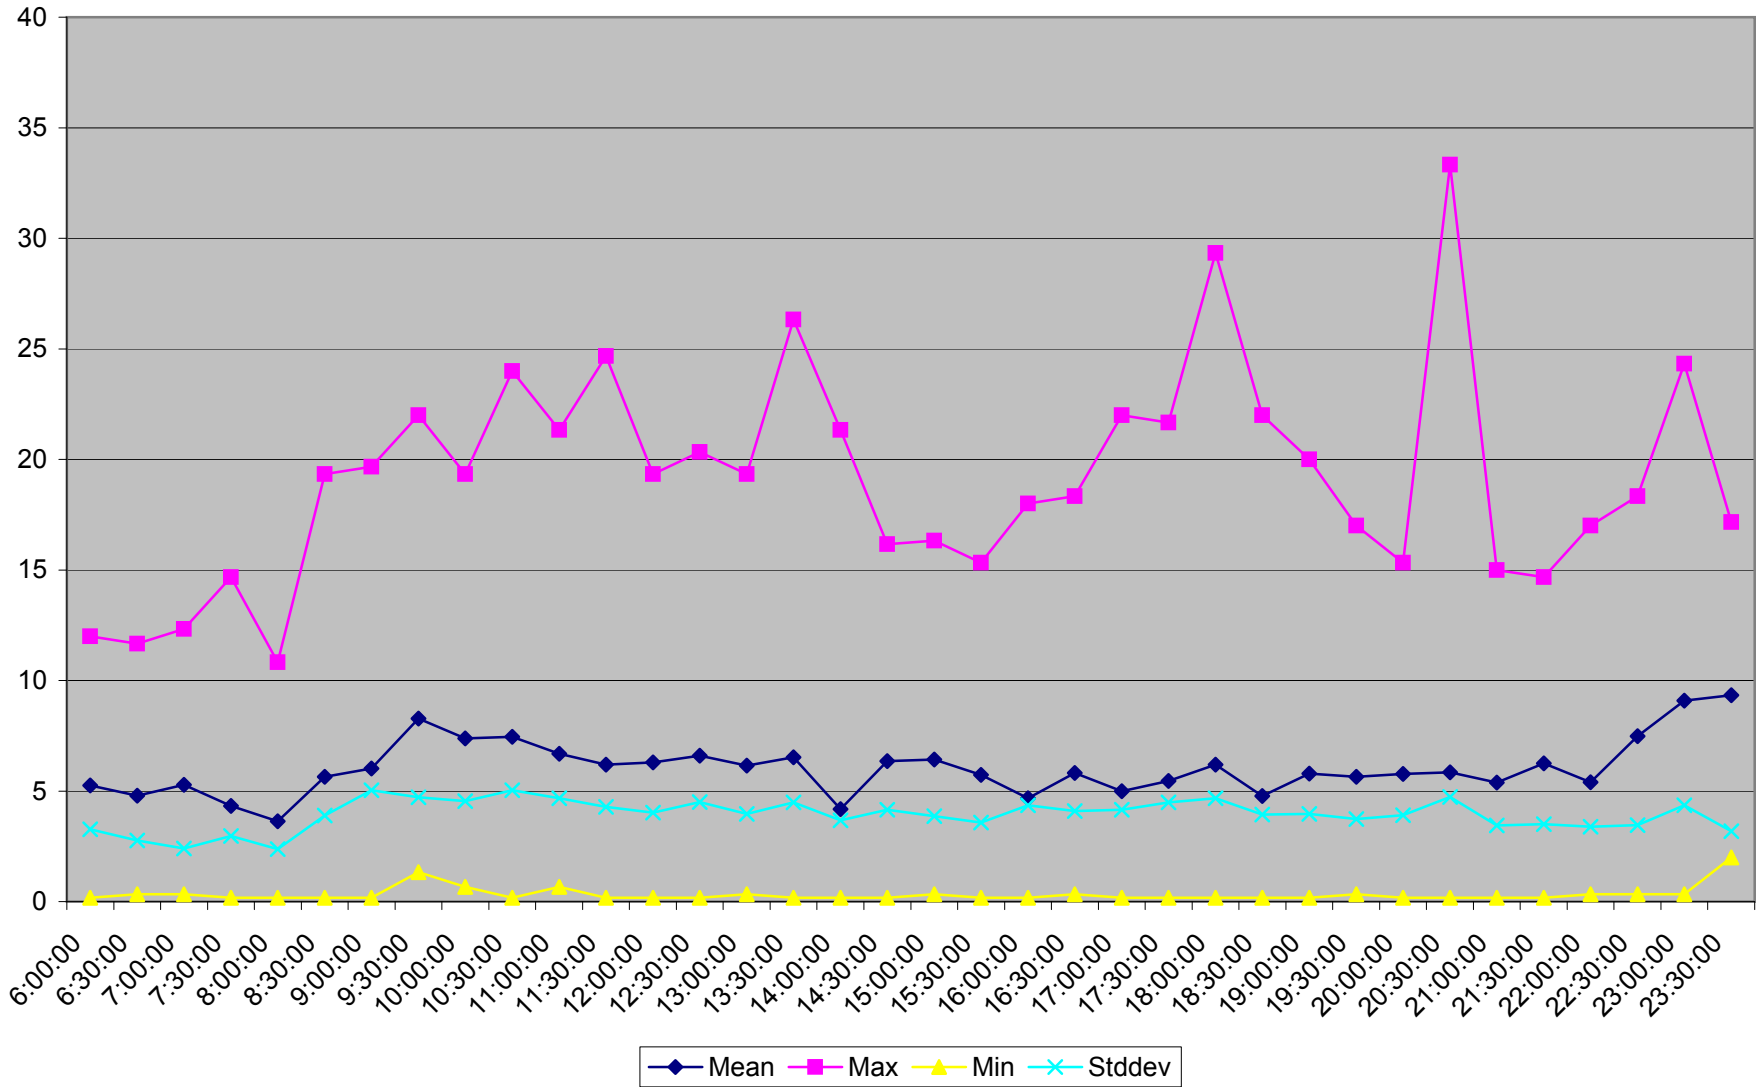

501 Queen Headways at Triller Ave. Eastbound May 2013 Weekdays

501 Queen Headways at Triller Ave. Eastbound July 2013 Weekdays

501 Queen Headways at Triller Ave. Eastbound August 2013 Weekdays

501 Queen Headways at Triller Ave. Eastbound September 2013 Weekdays

501 Queen Headways at Triller Ave. Eastbound October 2013 Weekdays

501 Queen Headways at Triller Ave. Eastbound May 2013 Saturdays

501 Queen Headways at Triller Ave. Eastbound July 2013 Saturdays

501 Queen Headways at Triller Ave. Eastbound August 2013 Saturdays

501 Queen Headways at Triller Ave. Eastbound September 2013 Saturdays

501 Queen Headways at Triller Ave. Eastbound October 2013 Saturdays

501 Queen Headways at Triller Ave. Eastbound May 2013 Sundays

501 Queen Headways at Triller Ave. Eastbound July 2013 Sundays

501 Queen Headways at Triller Ave. Eastbound August 2013 Sundays

501 Queen Headways at Triller Ave. Eastbound September 2013 Sundays

501 Queen Headways at Triller Ave. Eastbound October 2013 Sundays