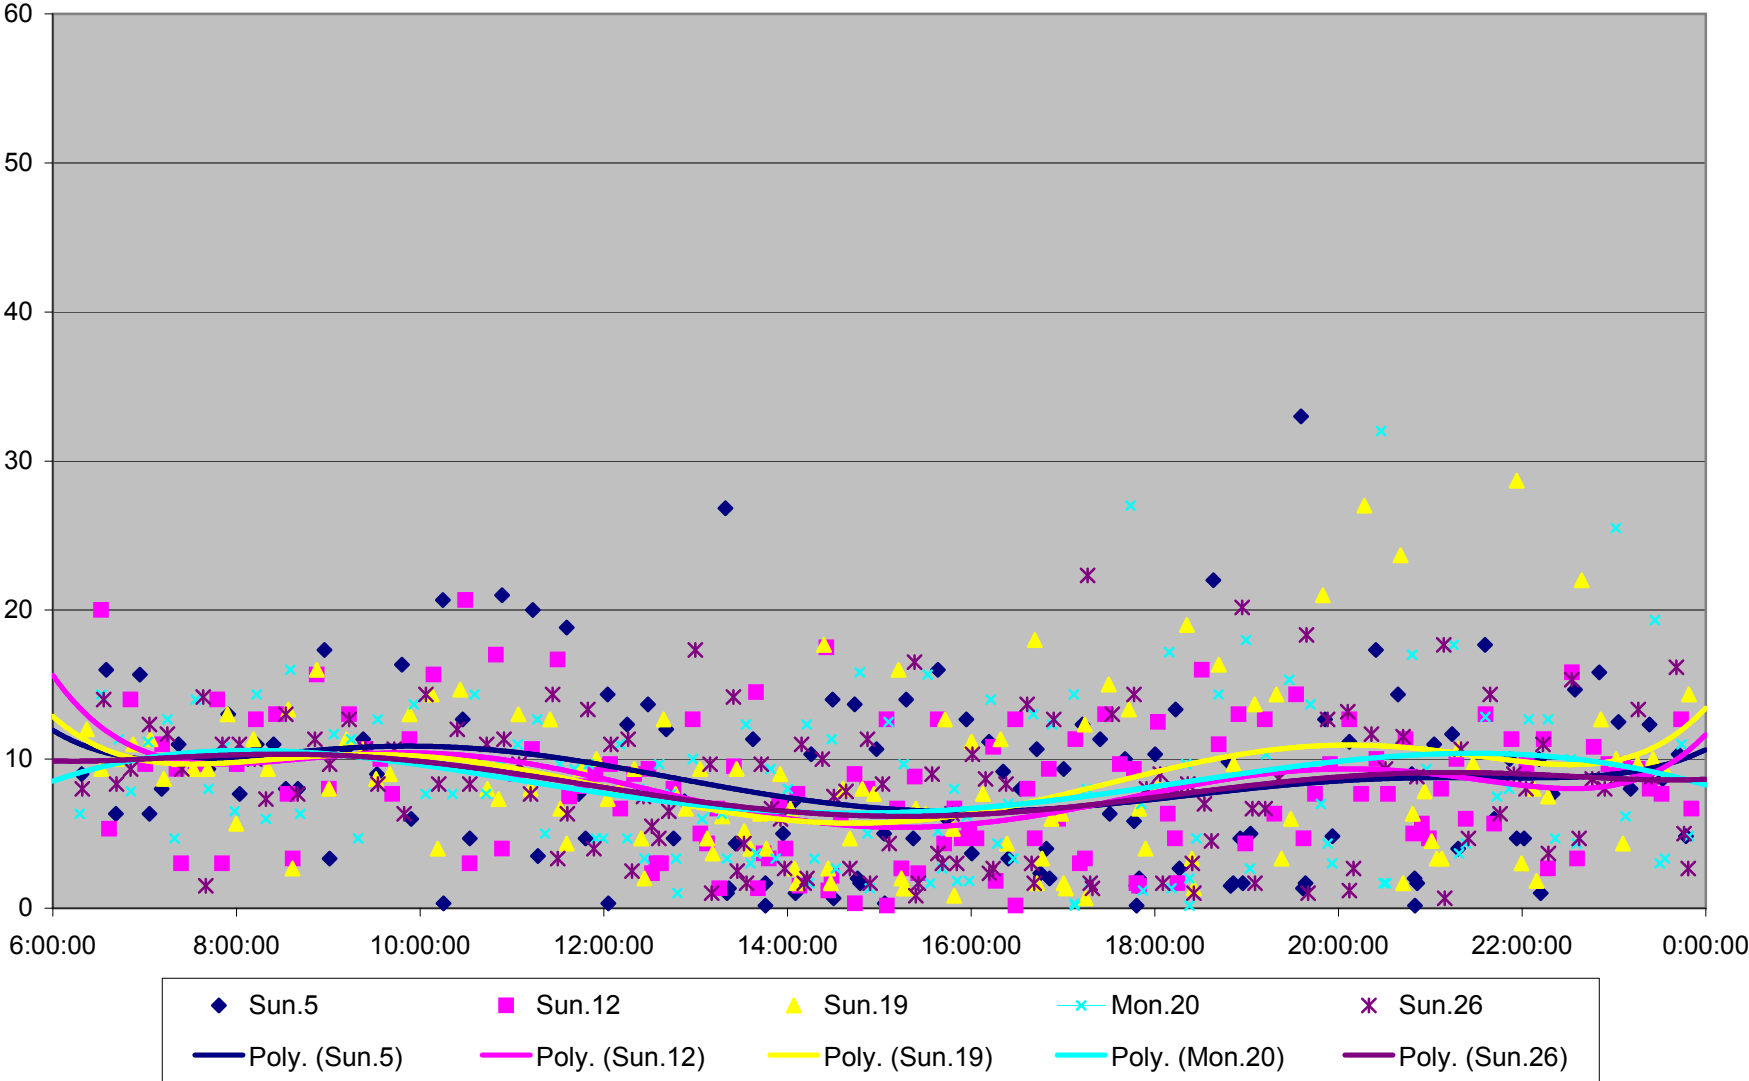

### 501 Queen Headways at Triller Ave. Eastbound May 2013

### 501 Queen Headways at Triller Ave. Eastbound July 2013

### 501 Queen Headways at Triller Ave. Eastbound August 2013

### 501 Queen Headways at Triller Ave. Eastbound September 2013