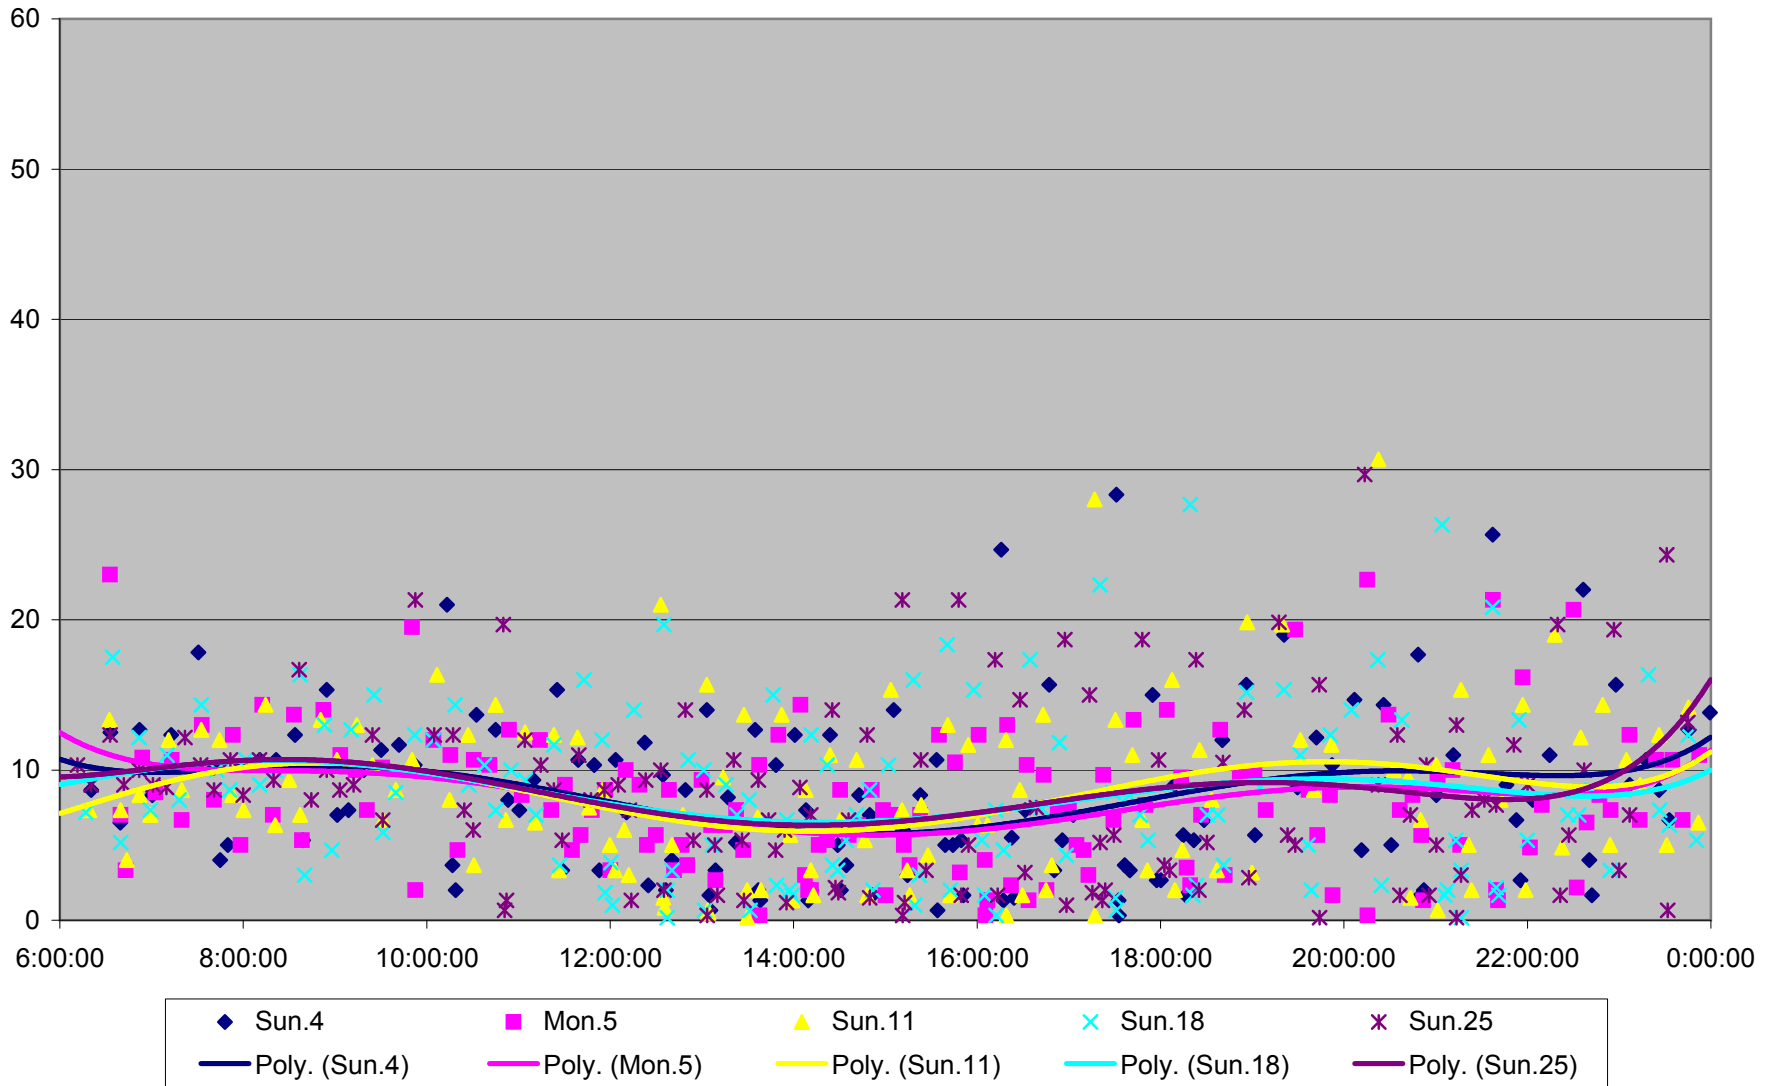

### 501 Queen Headways at Triller Ave. Eastbound May 2013

### 501 Queen Headways at Triller Ave. Eastbound July 2013

### 501 Queen Headways at Triller Ave. Eastbound August 2013

### 501 Queen Headways at Triller Ave. Eastbound September 2013