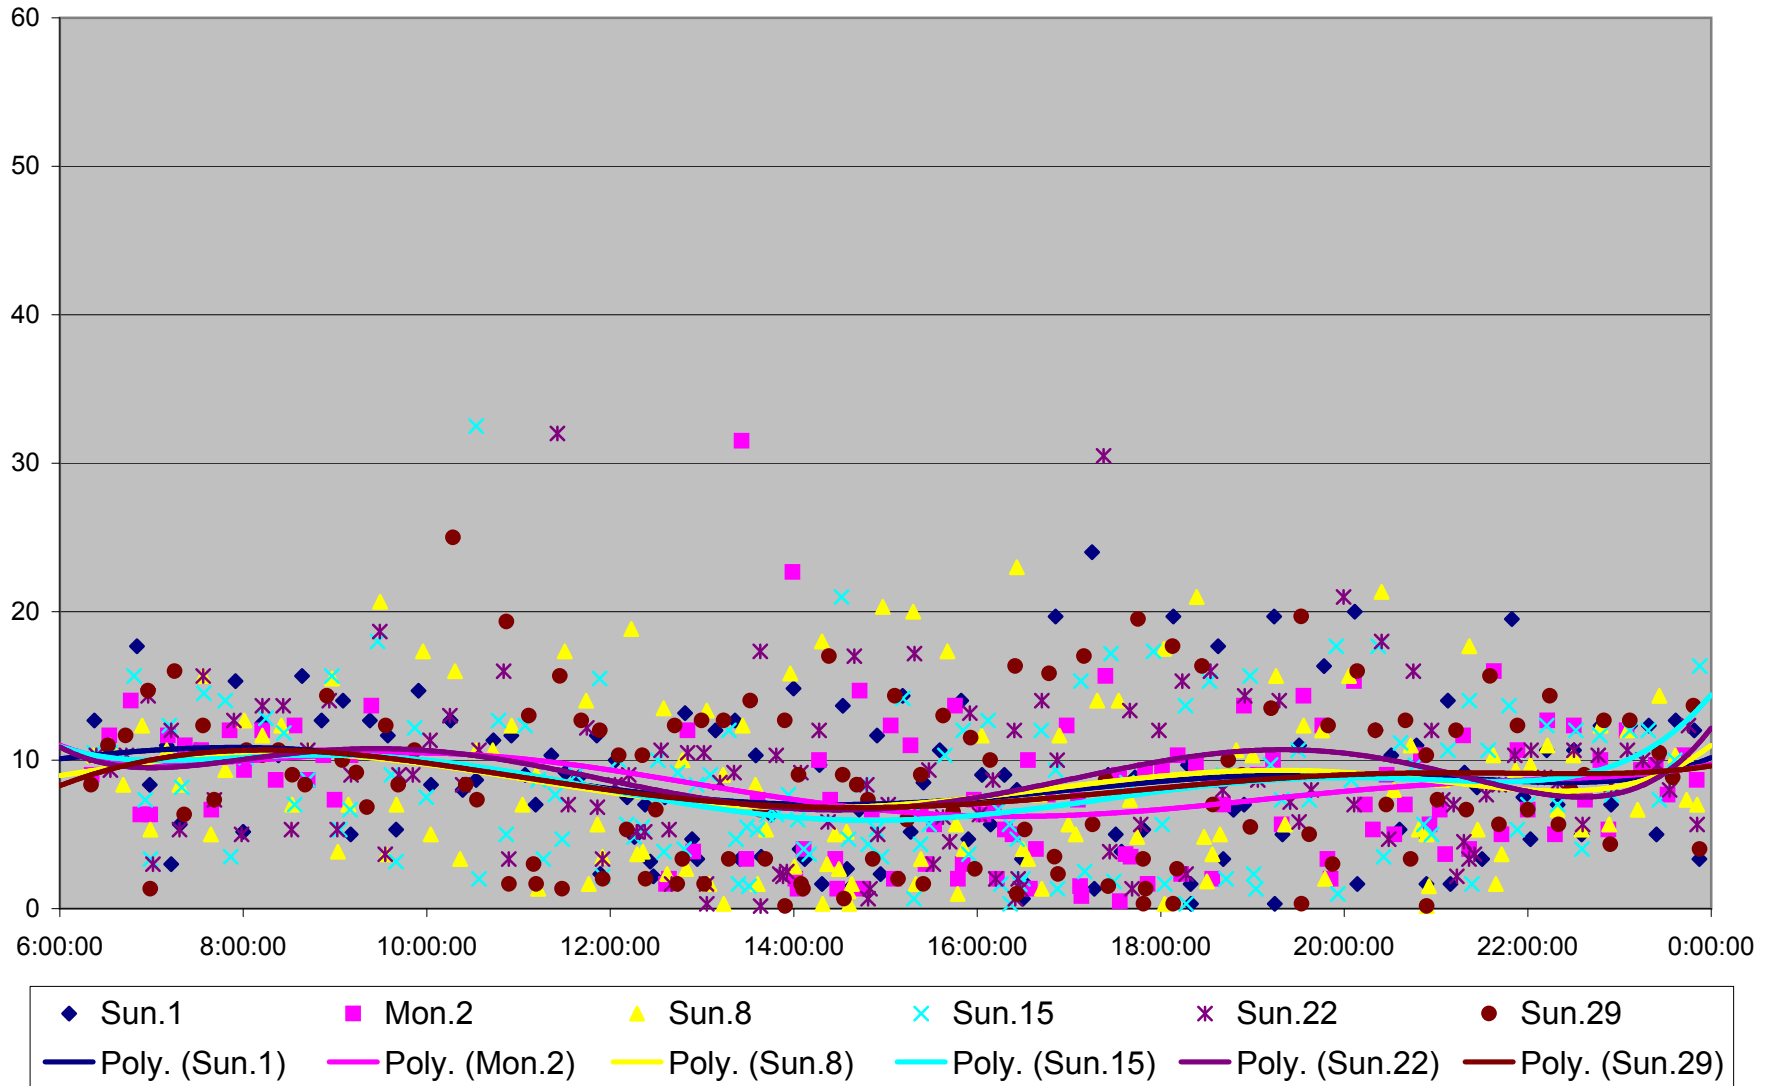

### 501 Queen Headways at Triller Ave. Eastbound May 2013

### 501 Queen Headways at Triller Ave. Eastbound July 2013

### 501 Queen Headways at Triller Ave. Eastbound August 2013

### 501 Queen Headways at Triller Ave. Eastbound September 2013