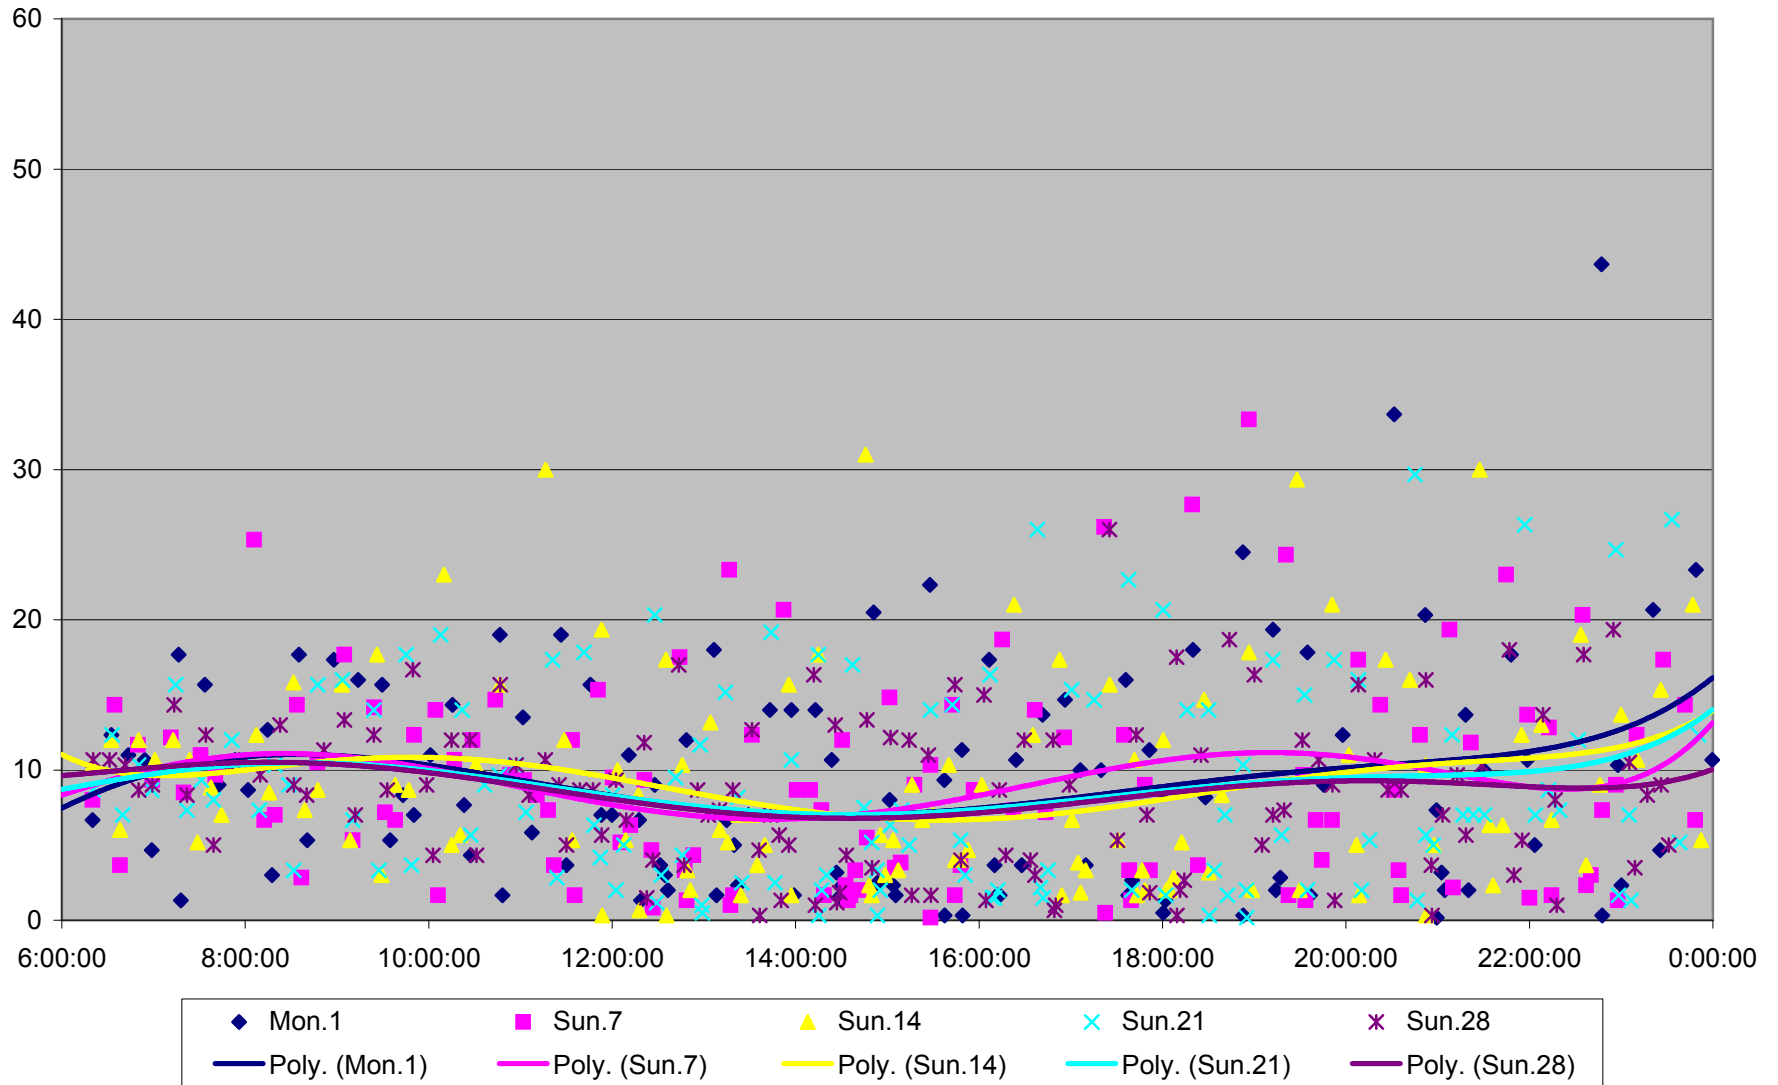

### 501 Queen Headways at Triller Ave. Eastbound May 2013

### 501 Queen Headways at Triller Ave. Eastbound July 2013

### 501 Queen Headways at Triller Ave. Eastbound August 2013

### 501 Queen Headways at Triller Ave. Eastbound September 2013