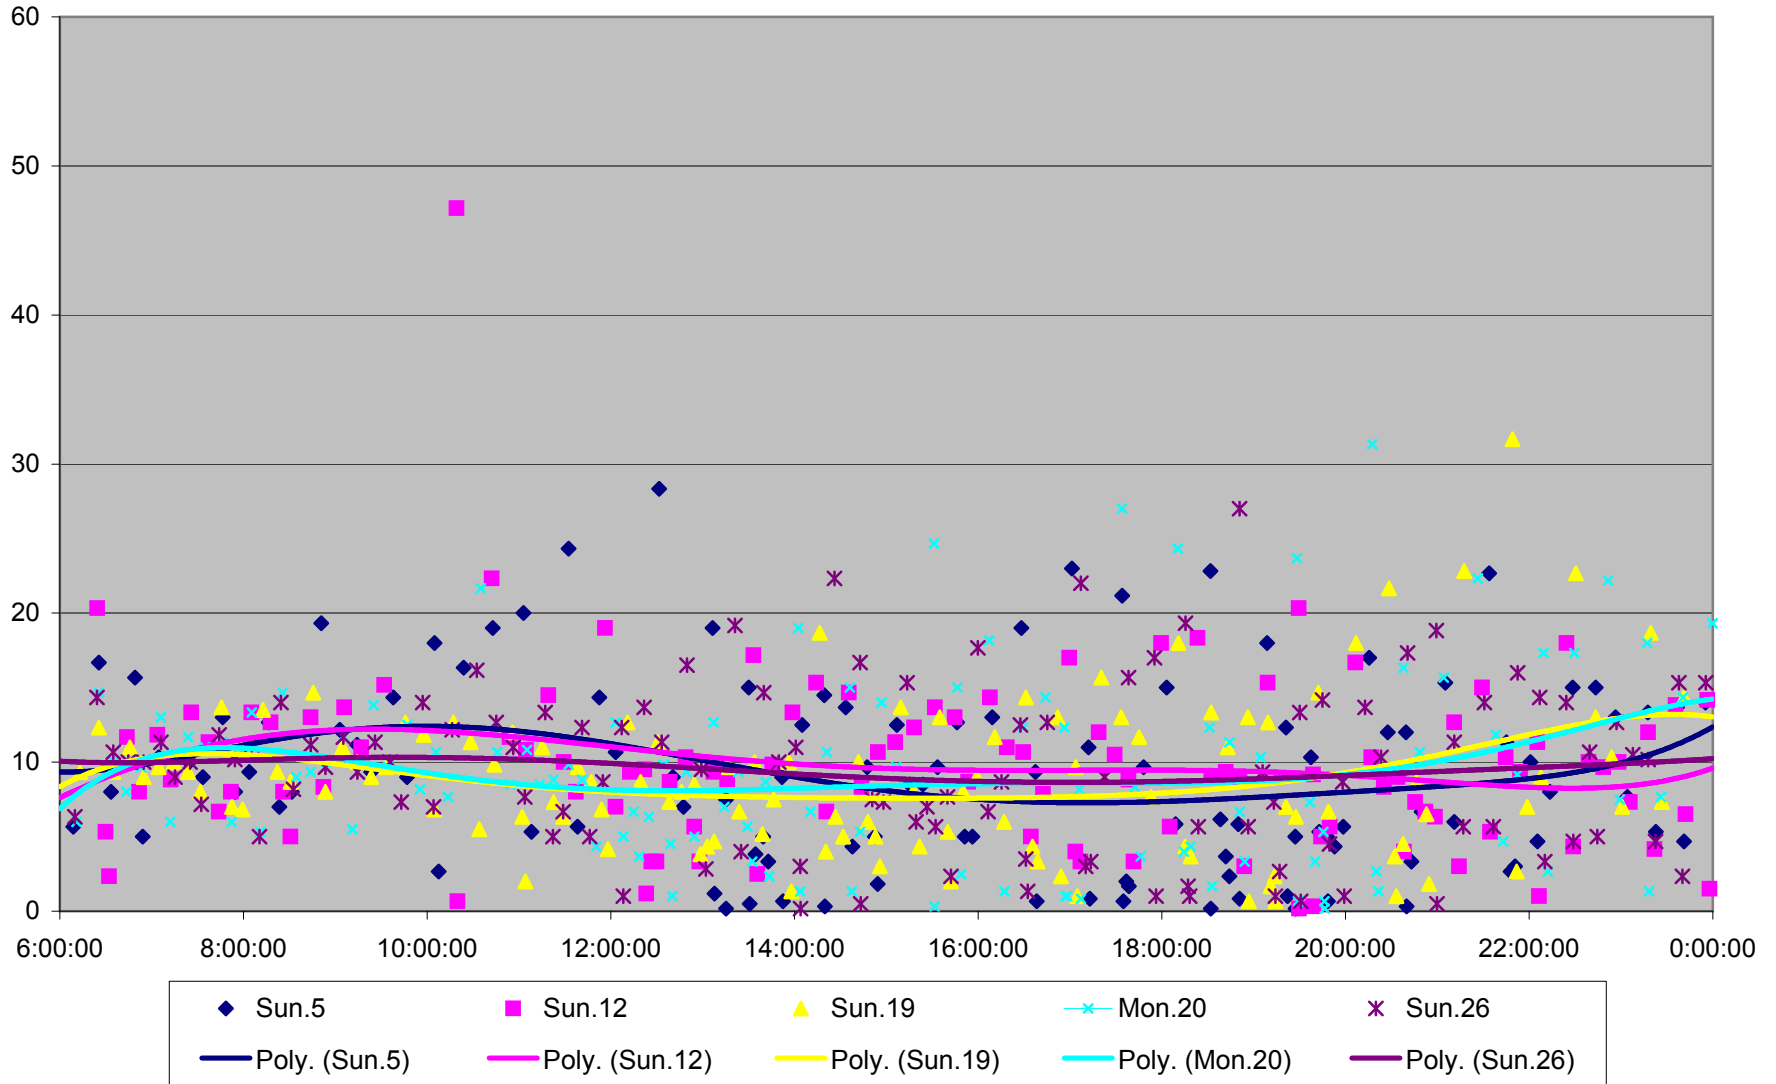

501 Queen Headways at Queensway Humber Eastbound May 2013

501 Queen Headways at Queensway Humber Eastbound July 2013

501 Queen Headways at Queensway Humber Eastbound August 2013

501 Queen Headways at Queensway Humber Eastbound September 2013

501 Queen Headways at Queensway Humber Eastbound October 2013