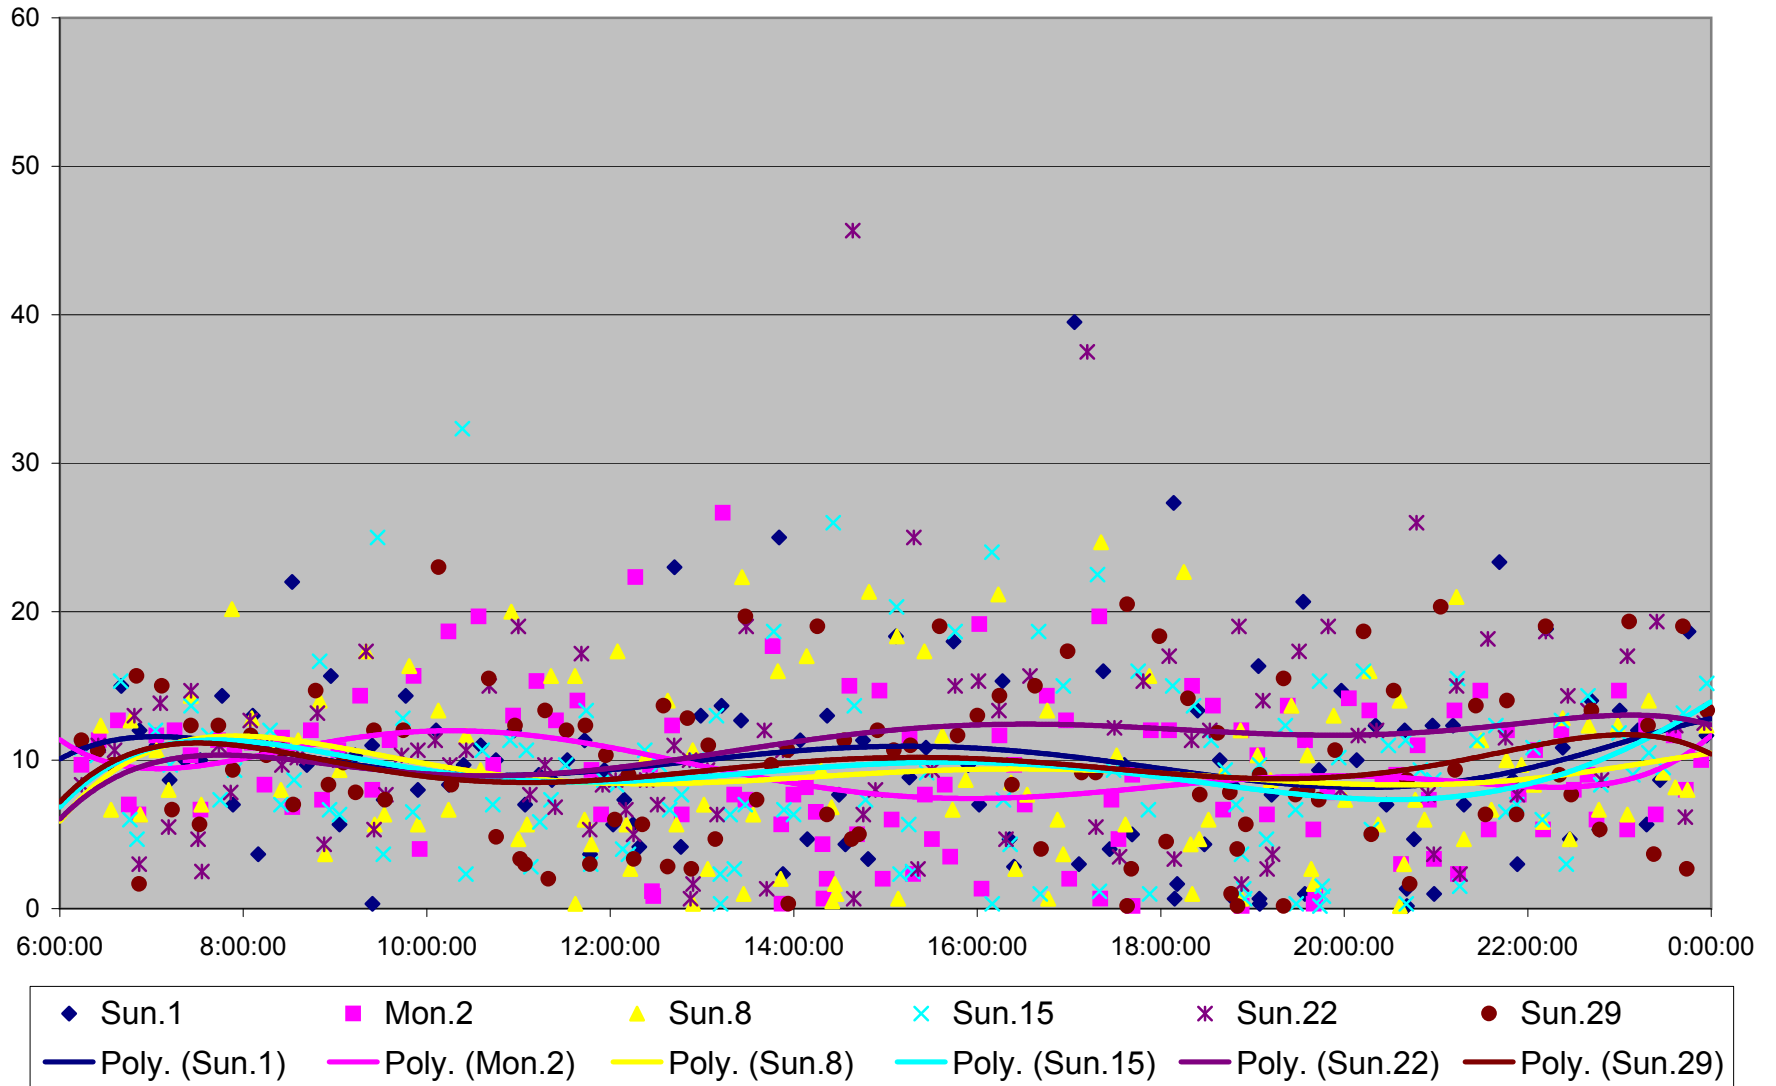

501 Queen Headways at Queensway Humber Eastbound May 2013

501 Queen Headways at Queensway Humber Eastbound July 2013

501 Queen Headways at Queensway Humber Eastbound August 2013

501 Queen Headways at Queensway Humber Eastbound September 2013

501 Queen Headways at Queensway Humber Eastbound October 2013