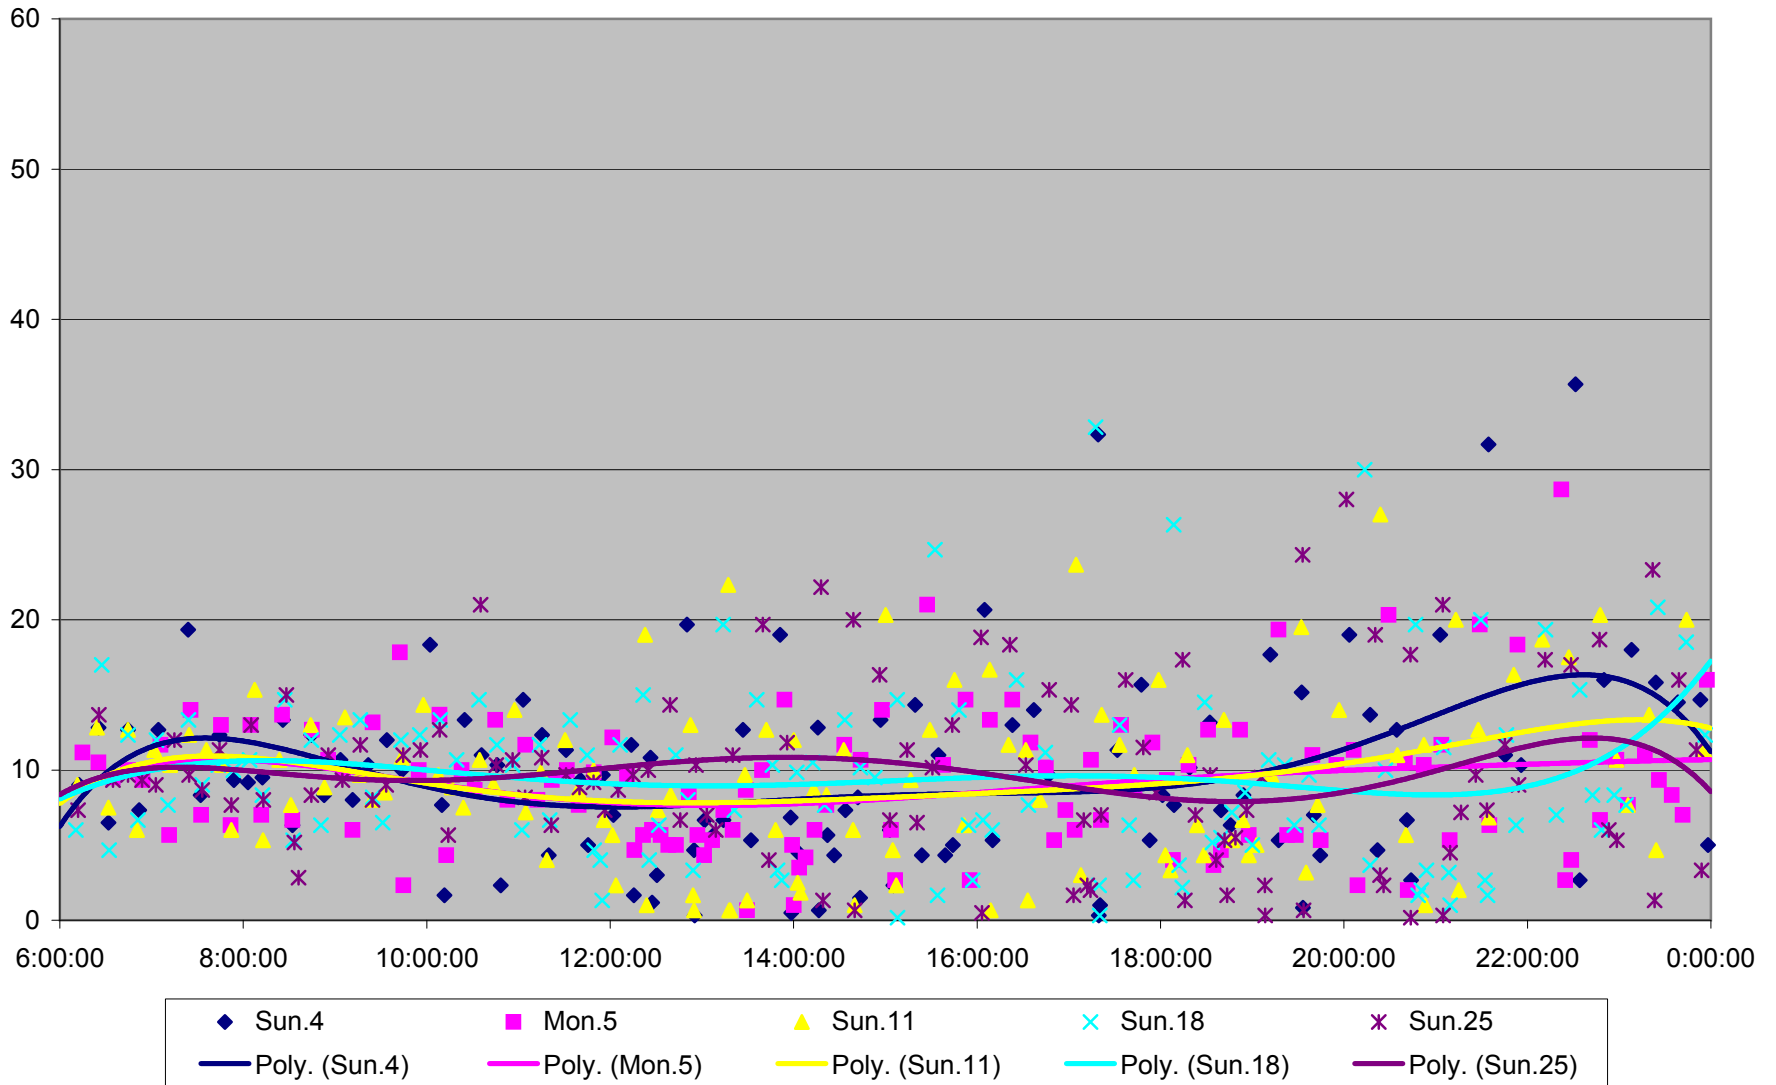

501 Queen Headways at Queensway Humber Eastbound May 2013

501 Queen Headways at Queensway Humber Eastbound July 2013

501 Queen Headways at Queensway Humber Eastbound August 2013

501 Queen Headways at Queensway Humber Eastbound September 2013

501 Queen Headways at Queensway Humber Eastbound October 2013