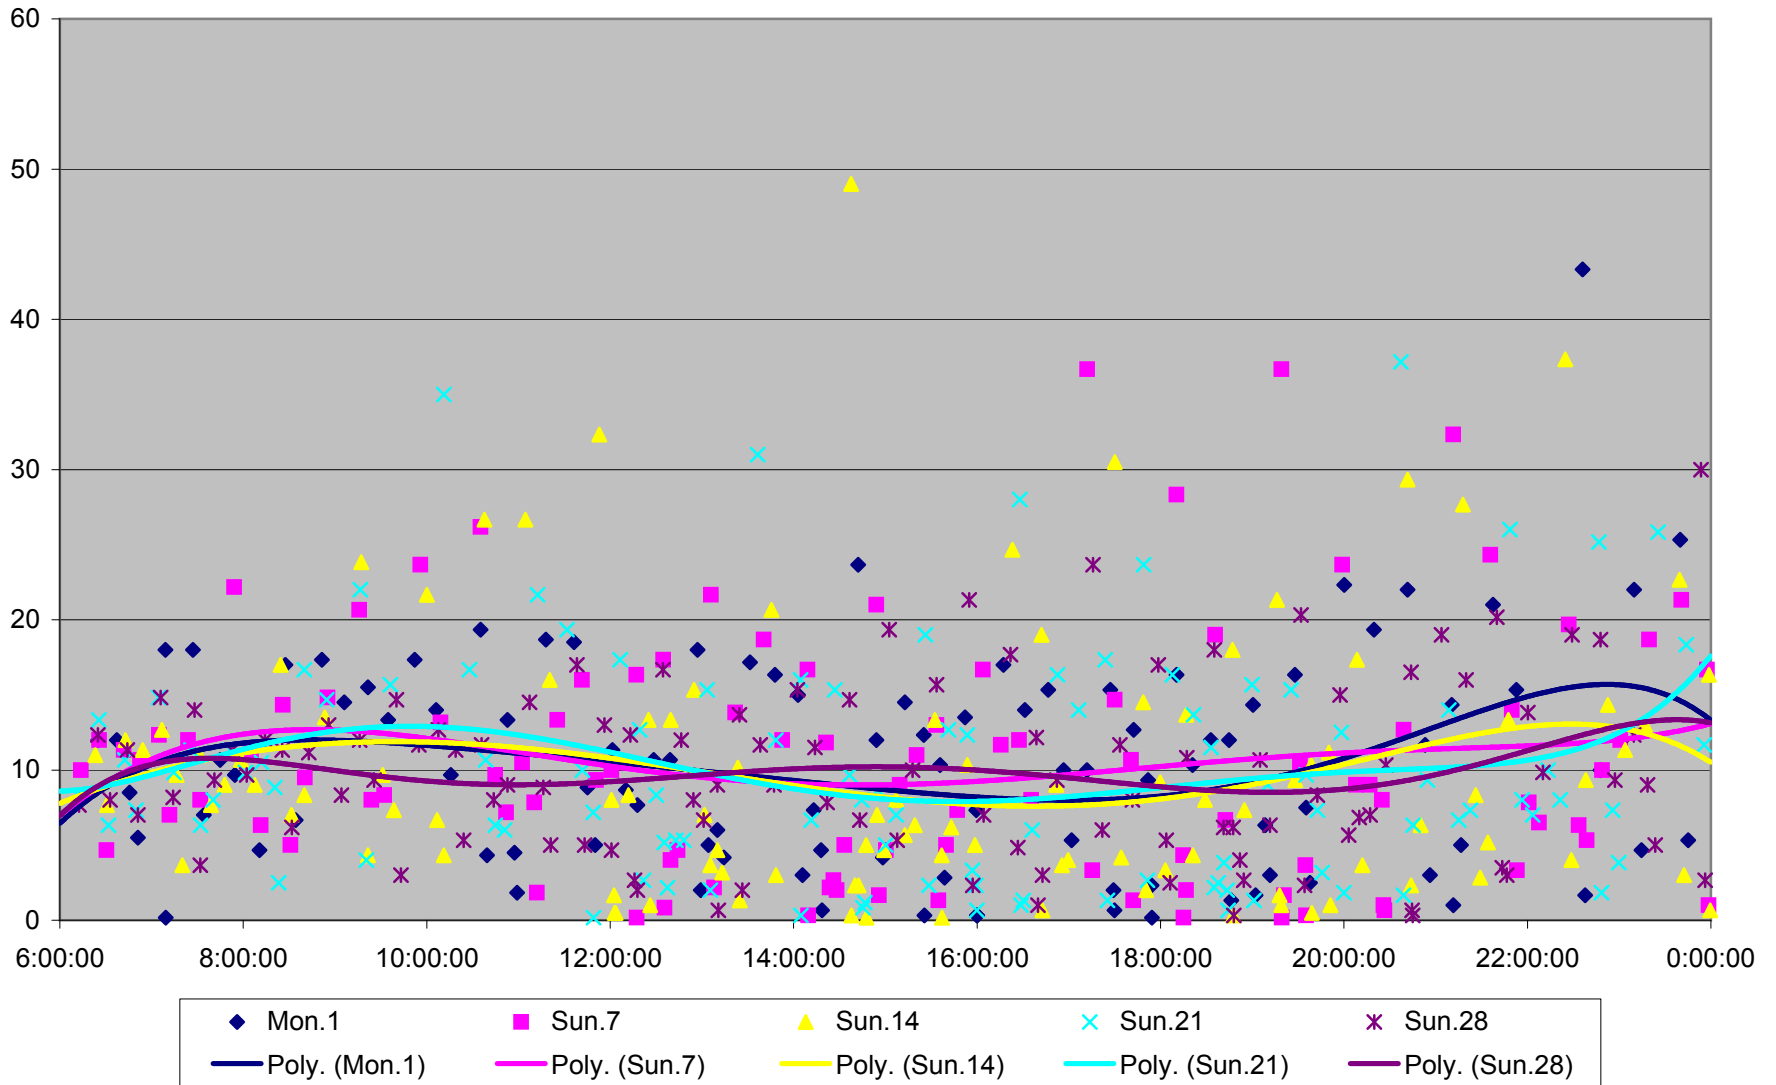

501 Queen Headways at Queensway Humber Eastbound May 2013

501 Queen Headways at Queensway Humber Eastbound July 2013

501 Queen Headways at Queensway Humber Eastbound August 2013

501 Queen Headways at Queensway Humber Eastbound September 2013

501 Queen Headways at Queensway Humber Eastbound October 2013