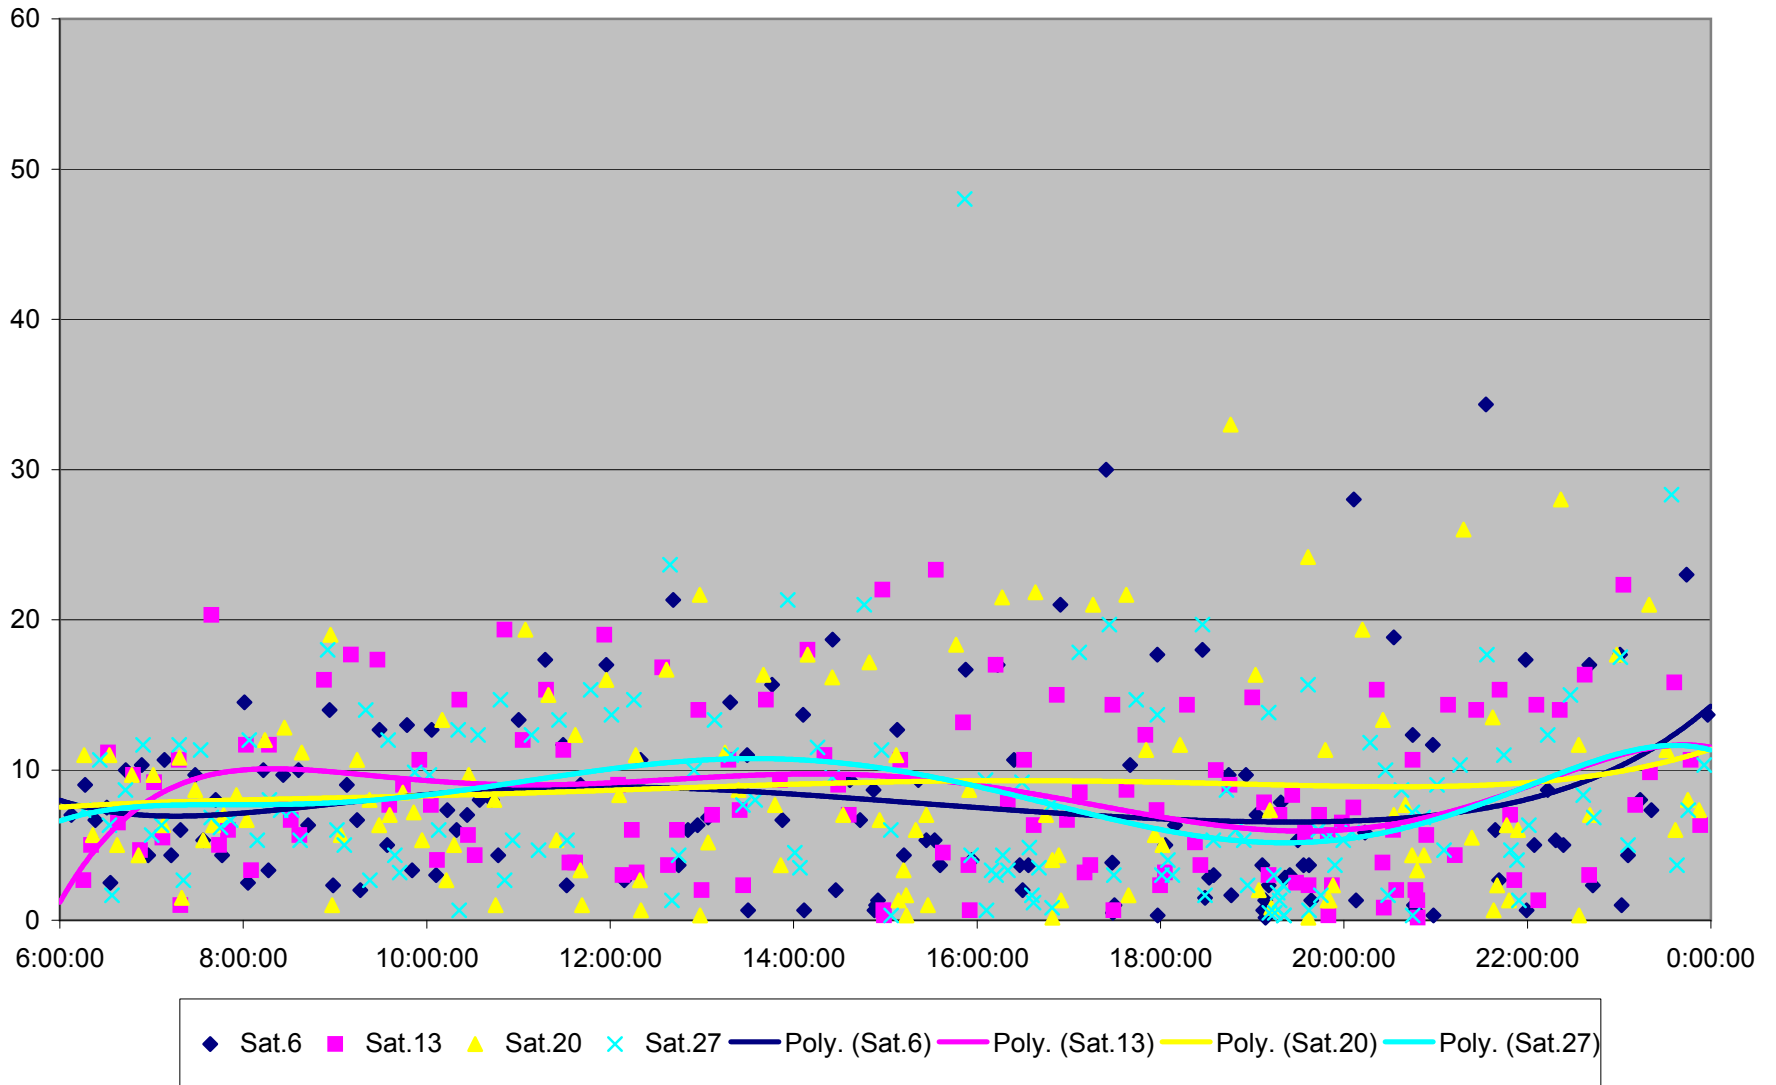

501 Queen Headways at Queensway Humber Eastbound May 2013

501 Queen Headways at Queensway Humber Eastbound July 2013

501 Queen Headways at Queensway Humber Eastbound August 2013

501 Queen Headways at Queensway Humber Eastbound September 2013

501 Queen Headways at Queensway Humber Eastbound October 2013