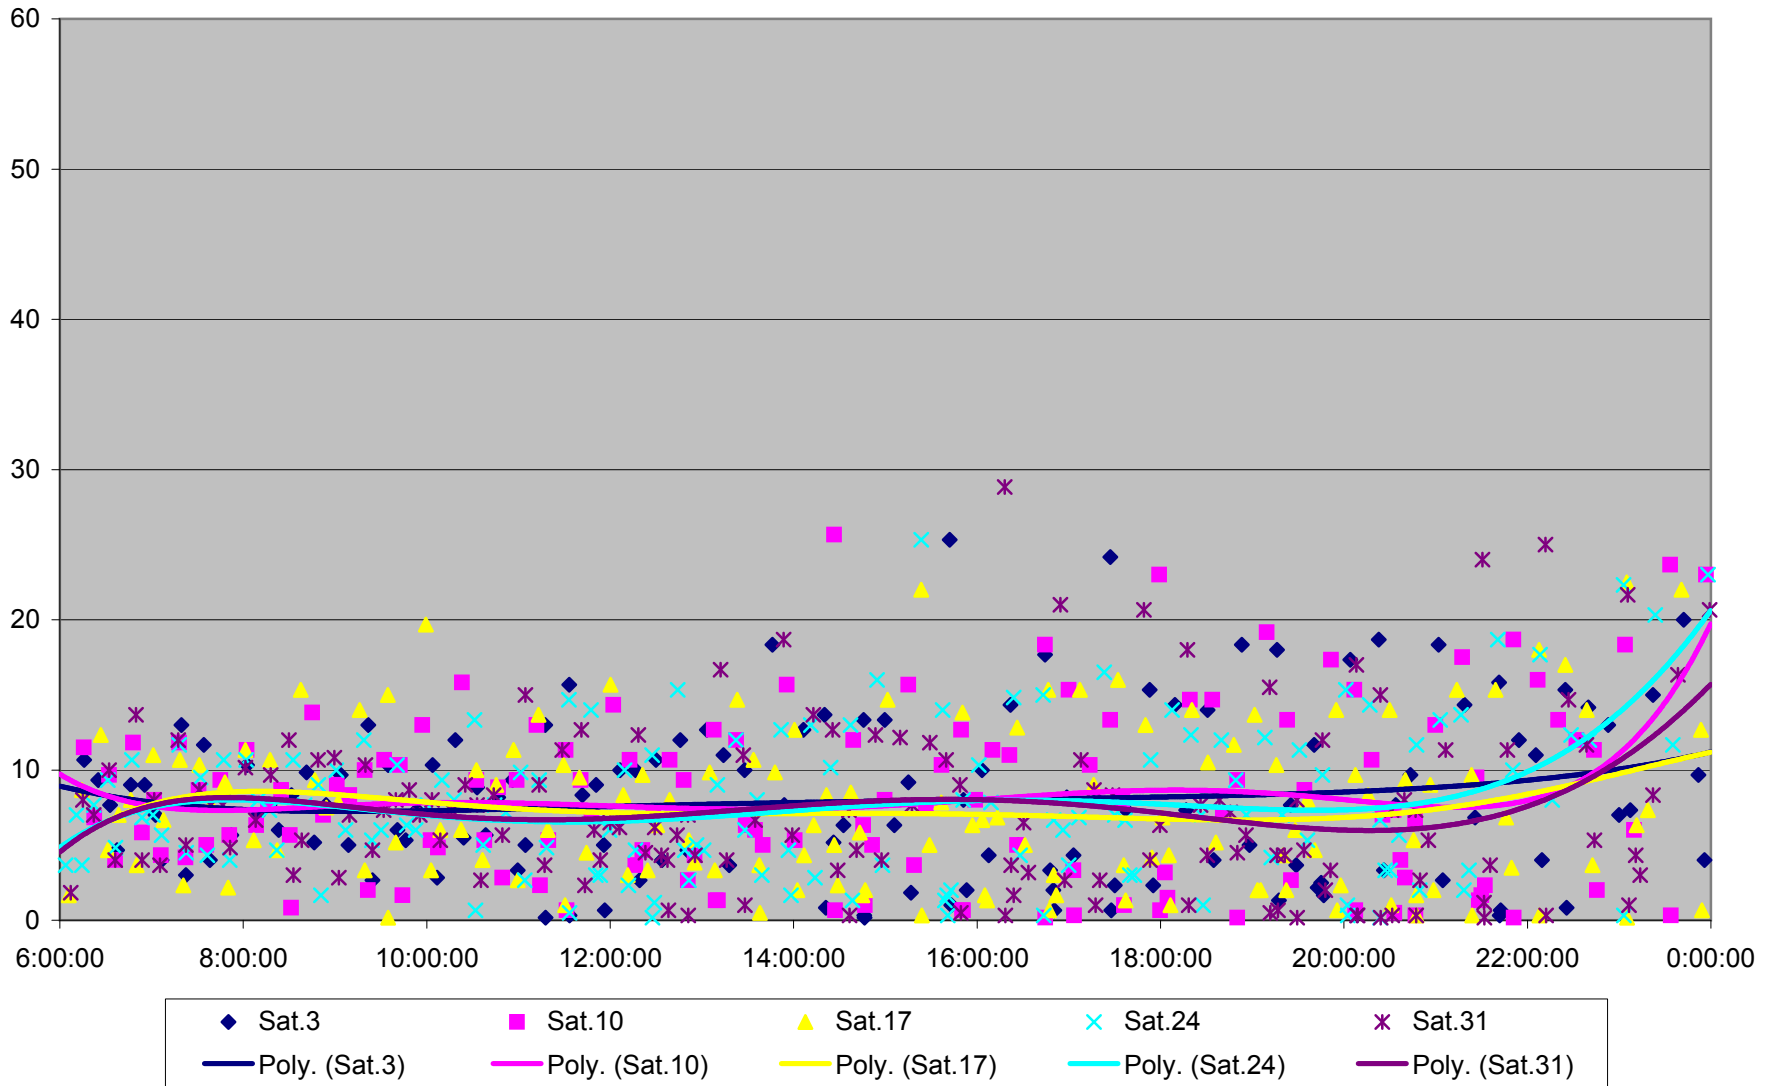

501 Queen Headways at Queensway Humber Eastbound May 2013

501 Queen Headways at Queensway Humber Eastbound July 2013

501 Queen Headways at Queensway Humber Eastbound August 2013

501 Queen Headways at Queensway Humber Eastbound September 2013

501 Queen Headways at Queensway Humber Eastbound October 2013