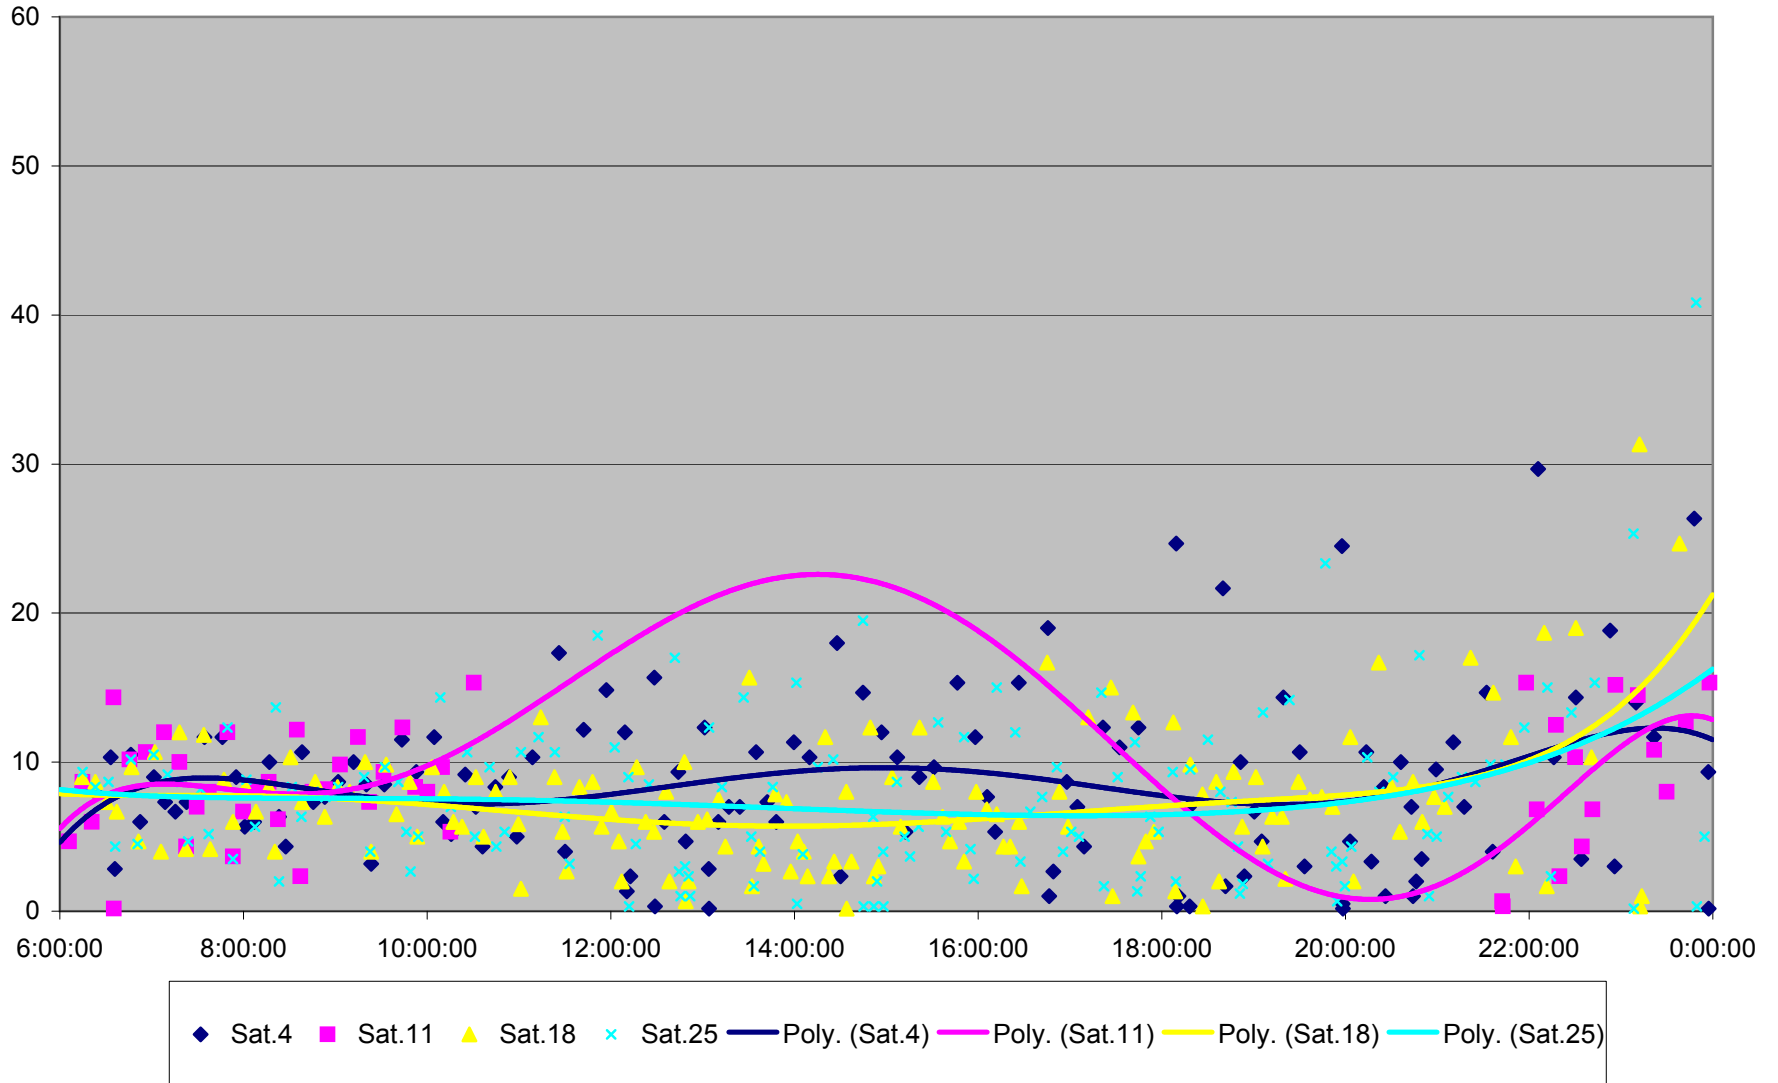

501 Queen Headways at Queensway Humber Eastbound May 2013

501 Queen Headways at Queensway Humber Eastbound July 2013

501 Queen Headways at Queensway Humber Eastbound August 2013

501 Queen Headways at Queensway Humber Eastbound September 2013

501 Queen Headways at Queensway Humber Eastbound October 2013