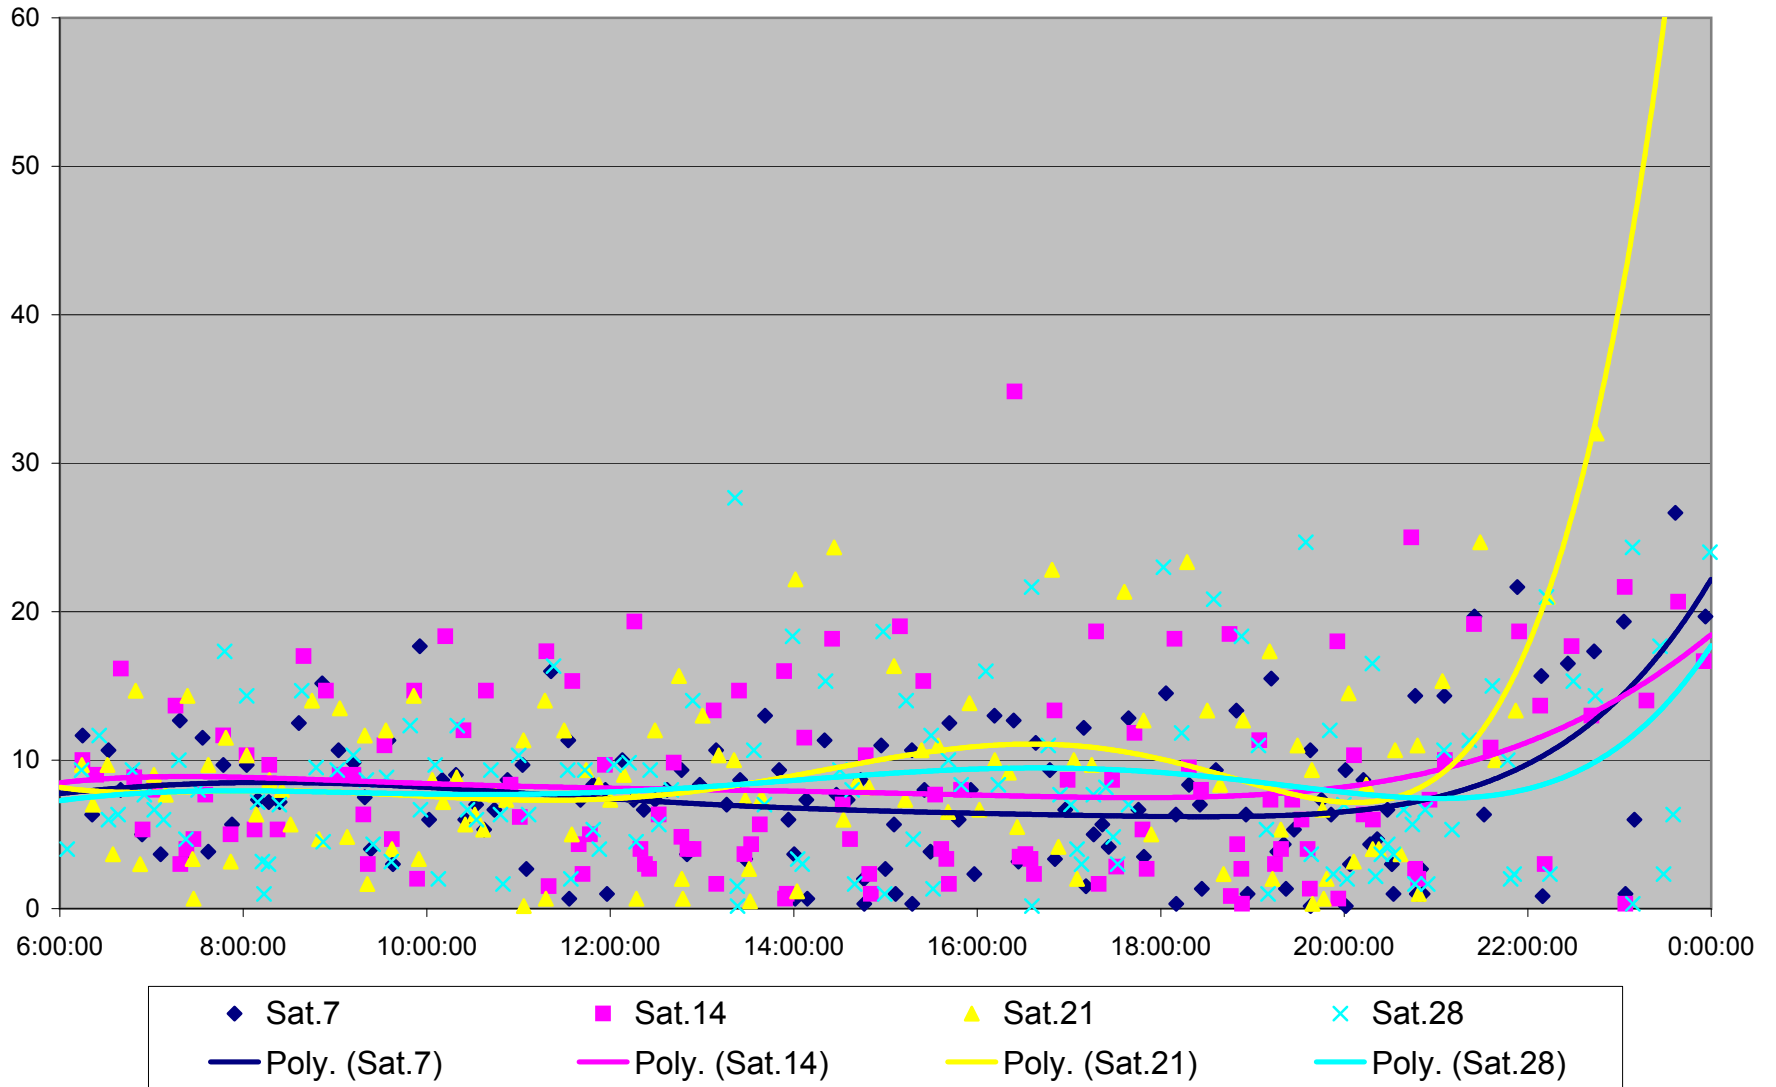

501 Queen Headways at Queensway Humber Eastbound May 2013

501 Queen Headways at Queensway Humber Eastbound July 2013

501 Queen Headways at Queensway Humber Eastbound August 2013

501 Queen Headways at Queensway Humber Eastbound September 2013

501 Queen Headways at Queensway Humber Eastbound October 2013