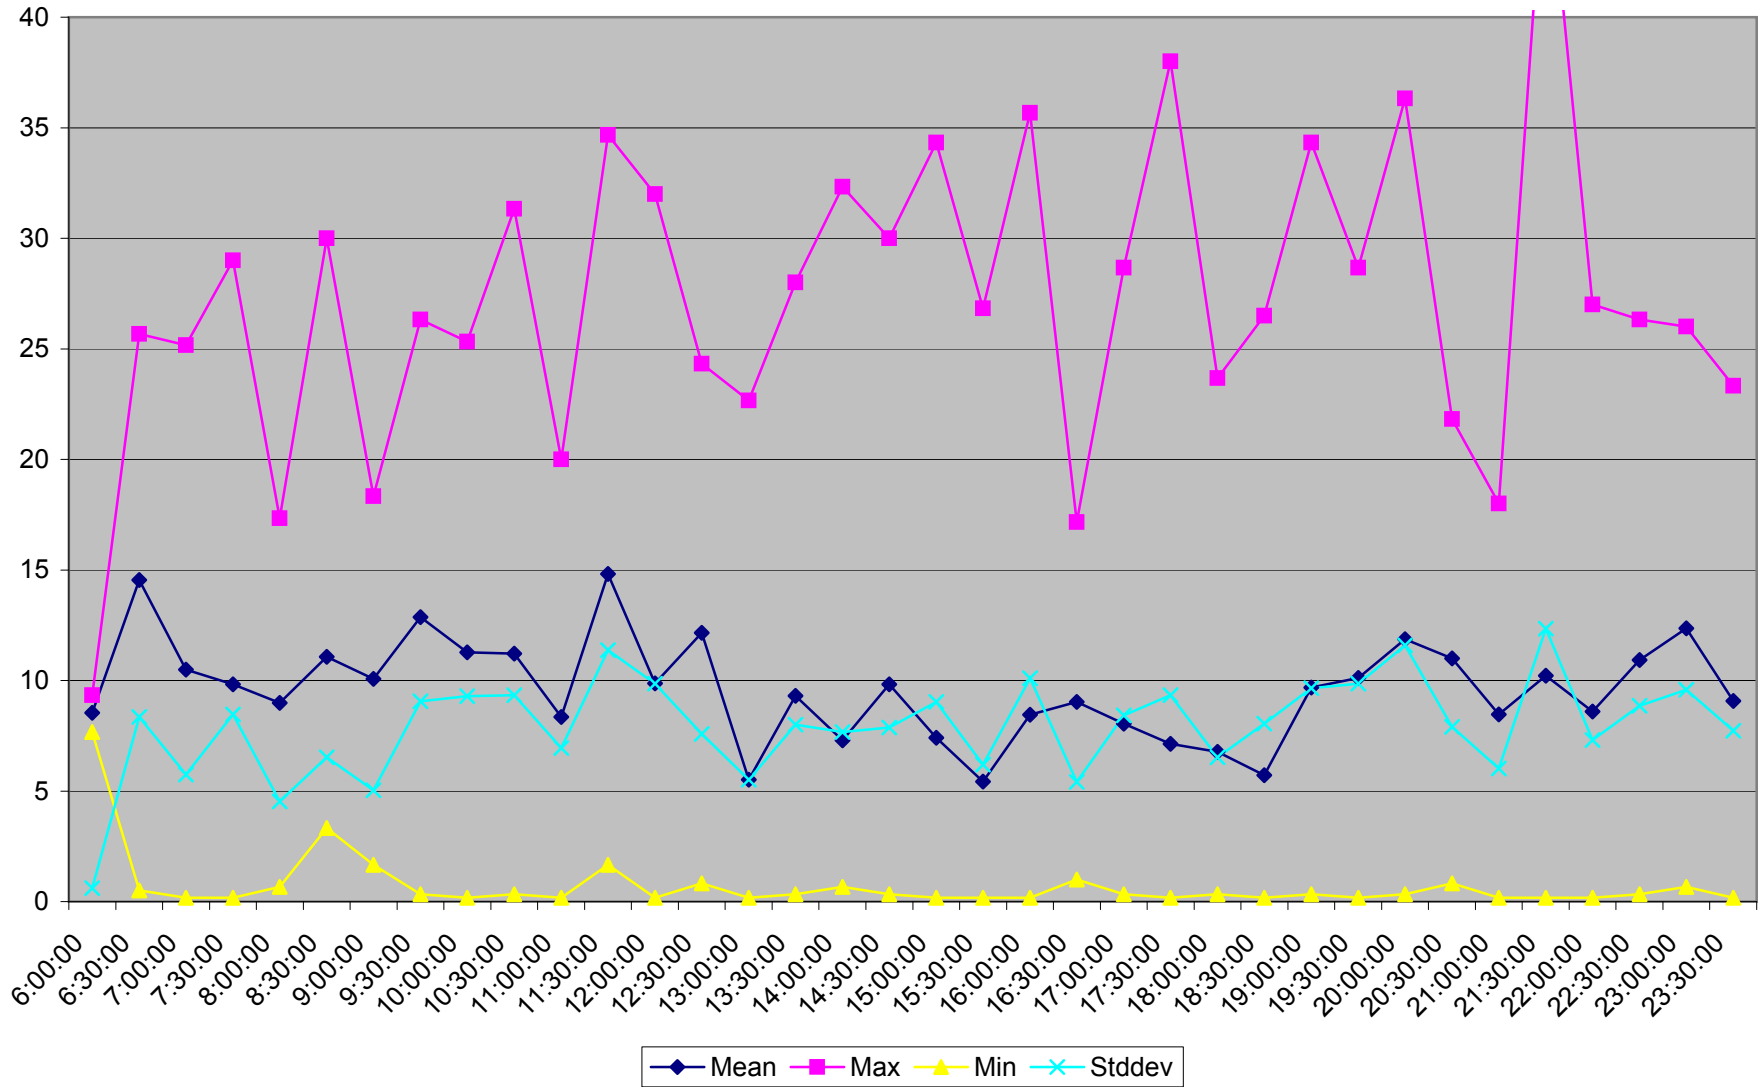

501 Queen Headways at Greenwood Ave. Eastbound September 2013 Saturdays

501 Queen Headways at Greenwood Ave. Eastbound October 2013 Saturdays

501 Queen Headways at Greenwood Ave. Eastbound May 2013 Sundays

501 Queen Headways at Greenwood Ave. Eastbound July 2013 Sundays

501 Queen Headways at Greenwood Ave. Eastbound August 2013 Sundays

501 Queen Headways at Greenwood Ave. Eastbound September 2013 Sundays

501 Queen Headways at Greenwood Ave. Eastbound October 2013 Sundays