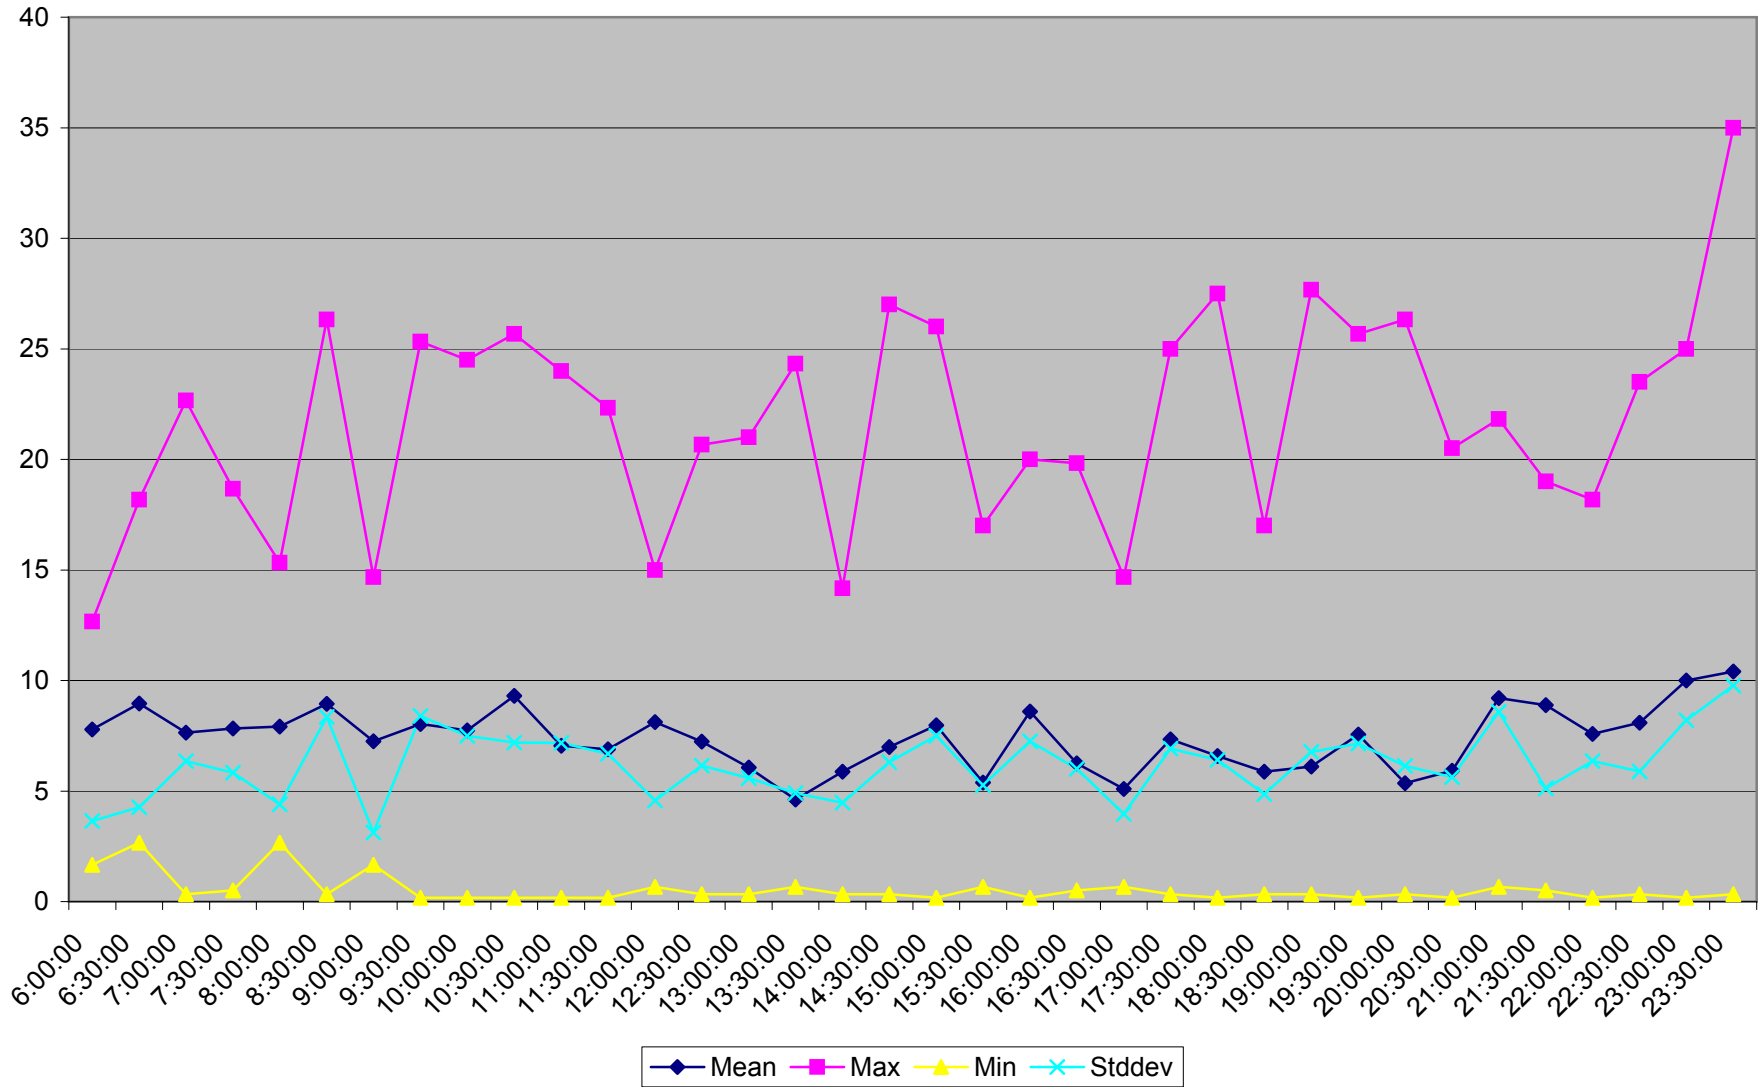

501 Queen Headways at Greenwood Ave. Eastbound May 2013 Weekdays

501 Queen Headways at Greenwood Ave. Eastbound July 2013 Weekdays

501 Queen Headways at Greenwood Ave. Eastbound August 2013 Weekdays

501 Queen Headways at Greenwood Ave. Eastbound September 2013 Weekdays

501 Queen Headways at Greenwood Ave. Eastbound October 2013 Weekdays

501 Queen Headways at Greenwood Ave. Eastbound May 2013 Saturdays

501 Queen Headways at Greenwood Ave. Eastbound July 2013 Saturdays

501 Queen Headways at Greenwood Ave. Eastbound August 2013 Saturdays

501 Queen Headways at Greenwood Ave. Eastbound September 2013 Saturdays

501 Queen Headways at Greenwood Ave. Eastbound October 2013 Saturdays

501 Queen Headways at Greenwood Ave. Eastbound May 2013 Sundays