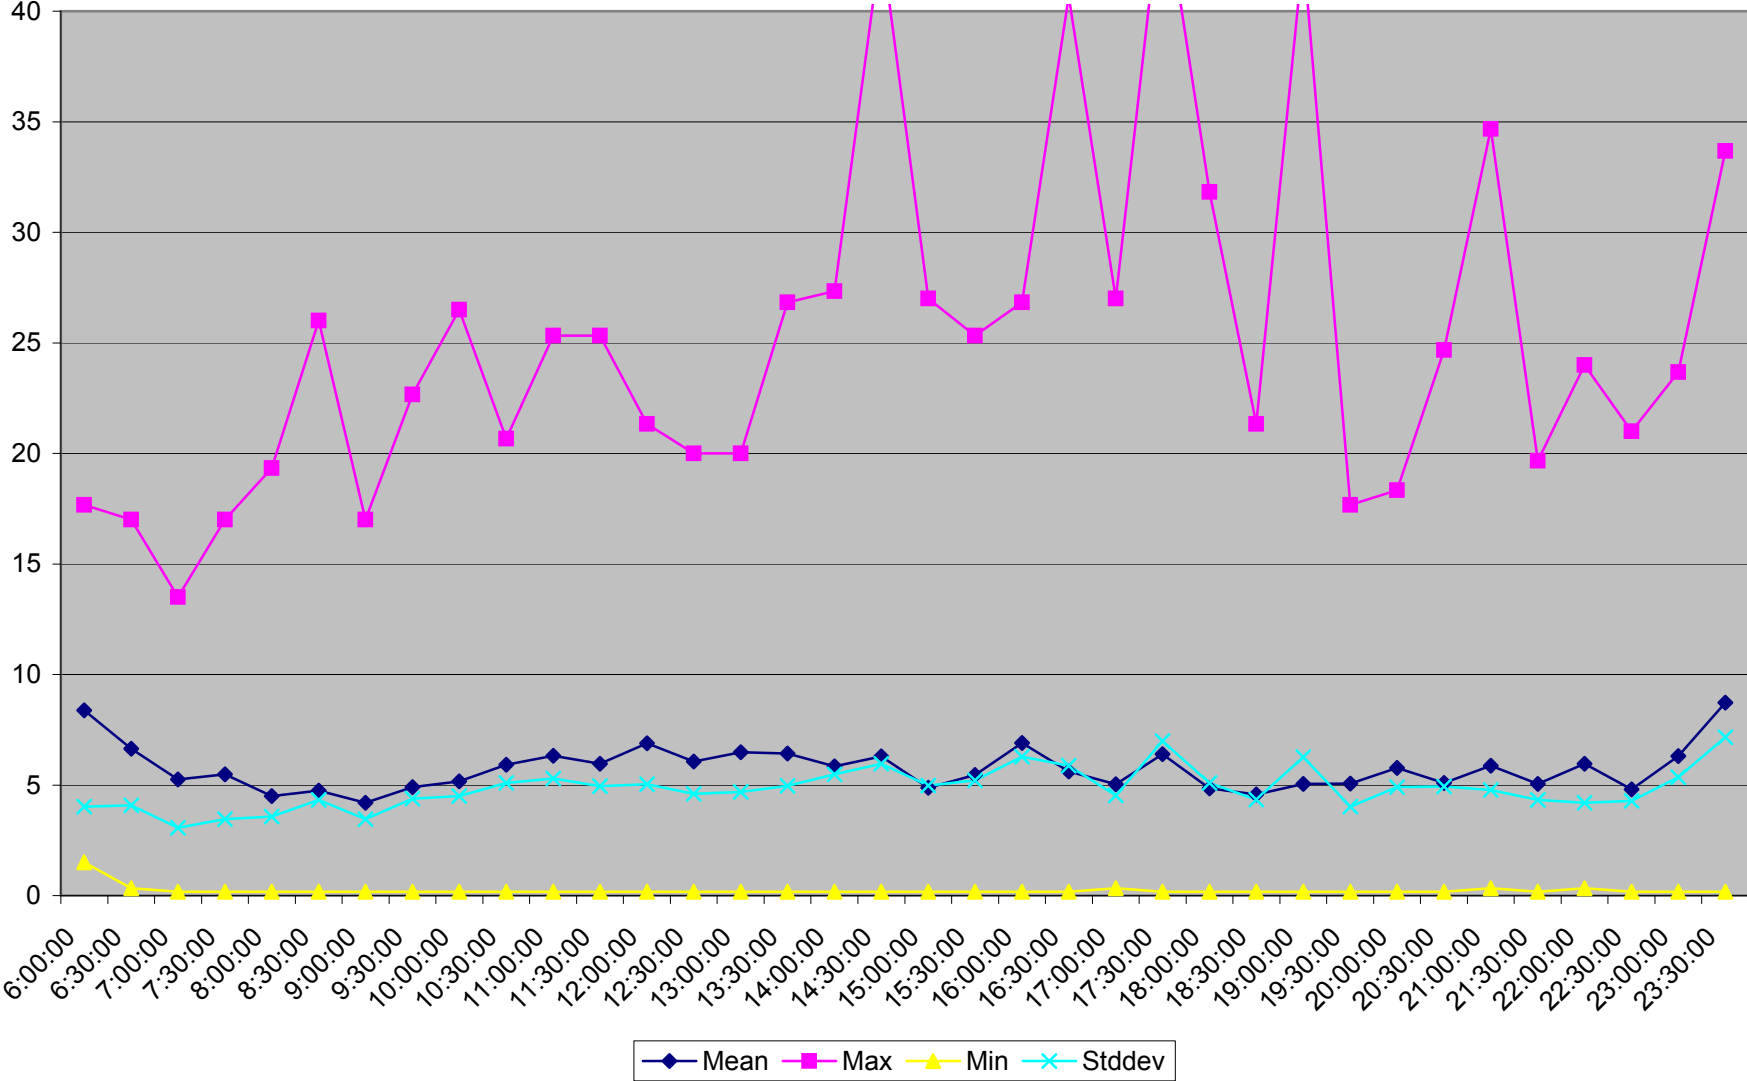

501 Queen Headways at Greenwood Ave. Eastbound May 2013 Weekdays

501 Queen Headways at Greenwood Ave. Eastbound July 2013 Weekdays

501 Queen Headways at Greenwood Ave. Eastbound August 2013 Weekdays

501 Queen Headways at Greenwood Ave. Eastbound September 2013 Weekdays

501 Queen Headways at Greenwood Ave. Eastbound October 2013 Weekdays

501 Queen Headways at Greenwood Ave. Eastbound May 2013 Saturdays

501 Queen Headways at Greenwood Ave. Eastbound July 2013 Saturdays

501 Queen Headways at Greenwood Ave. Eastbound August 2013 Saturdays

501 Queen Headways at Greenwood Ave. Eastbound September 2013 Saturdays

501 Queen Headways at Greenwood Ave. Eastbound October 2013 Saturdays

501 Queen Headways at Greenwood Ave. Eastbound May 2013 Sundays