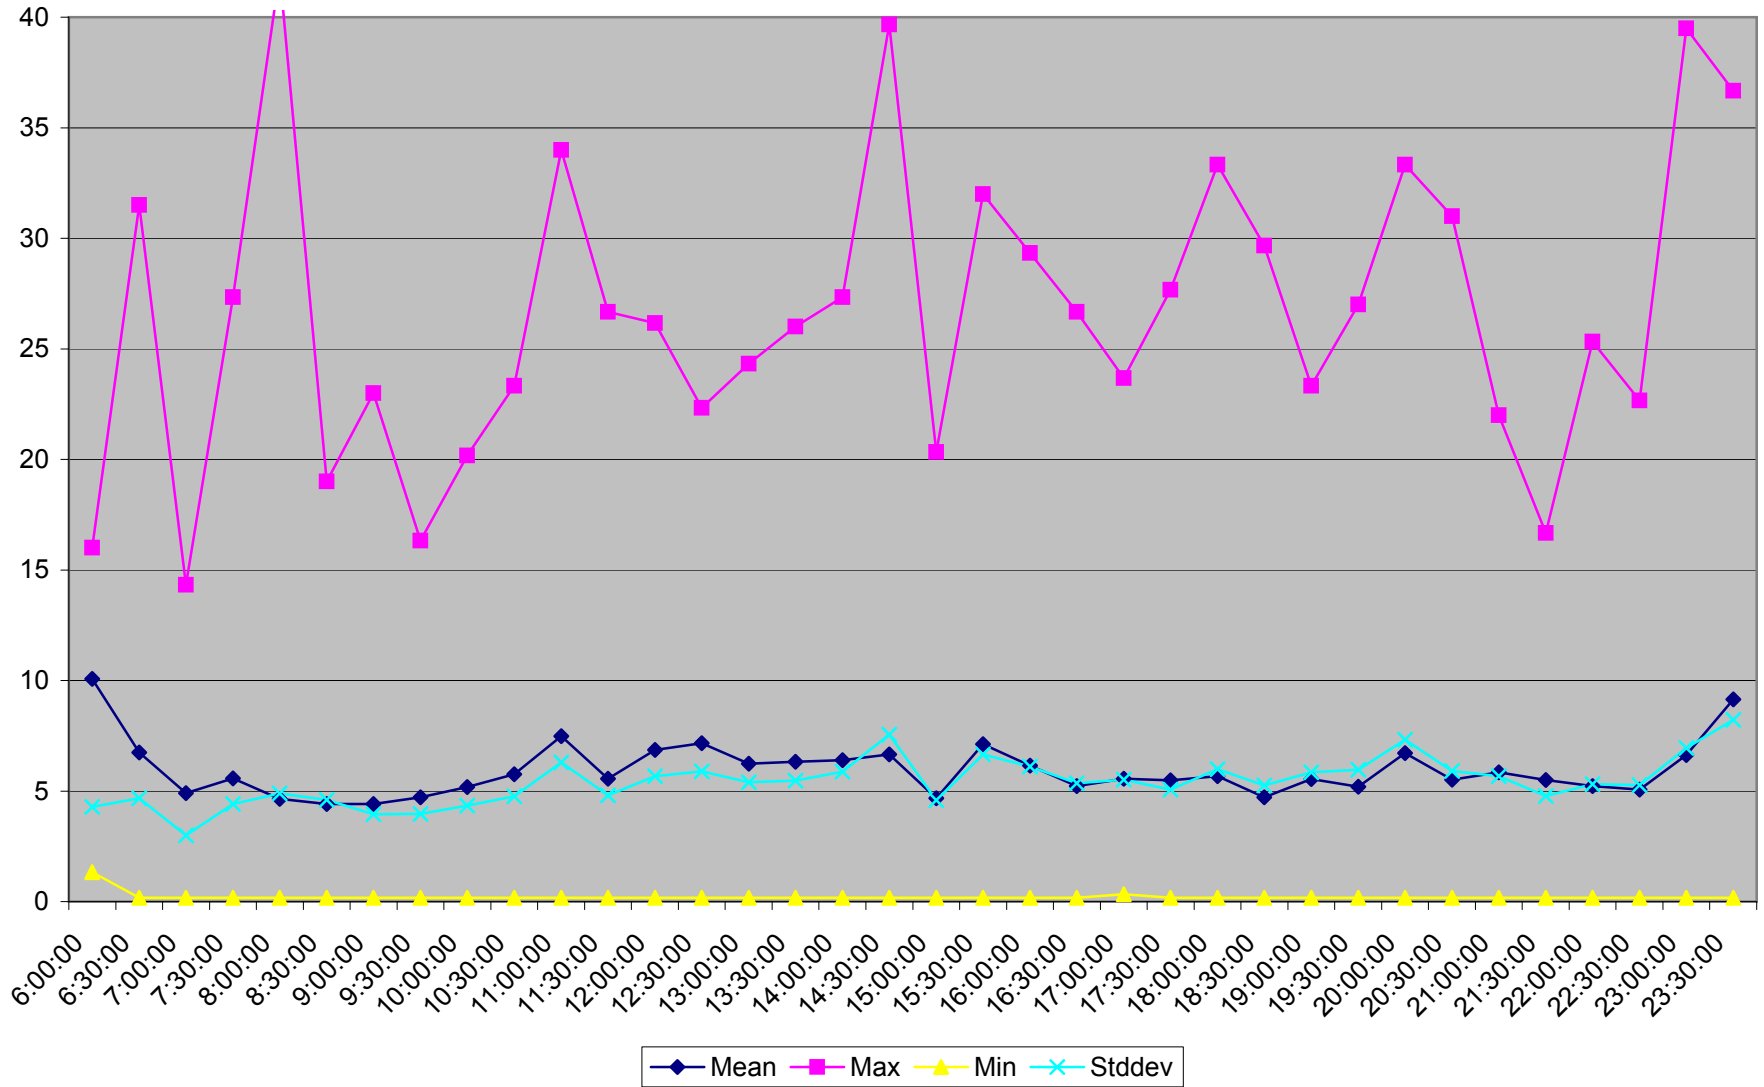

501 Queen Headways at Greenwood Ave. Eastbound May 2013 Weekdays

501 Queen Headways at Greenwood Ave. Eastbound July 2013 Weekdays

501 Queen Headways at Greenwood Ave. Eastbound August 2013 Weekdays

501 Queen Headways at Greenwood Ave. Eastbound September 2013 Weekdays

501 Queen Headways at Greenwood Ave. Eastbound October 2013 Weekdays

501 Queen Headways at Greenwood Ave. Eastbound May 2013 Saturdays

501 Queen Headways at Greenwood Ave. Eastbound July 2013 Saturdays

501 Queen Headways at Greenwood Ave. Eastbound August 2013 Saturdays

501 Queen Headways at Greenwood Ave. Eastbound September 2013 Saturdays

501 Queen Headways at Greenwood Ave. Eastbound October 2013 Saturdays

501 Queen Headways at Greenwood Ave. Eastbound May 2013 Sundays