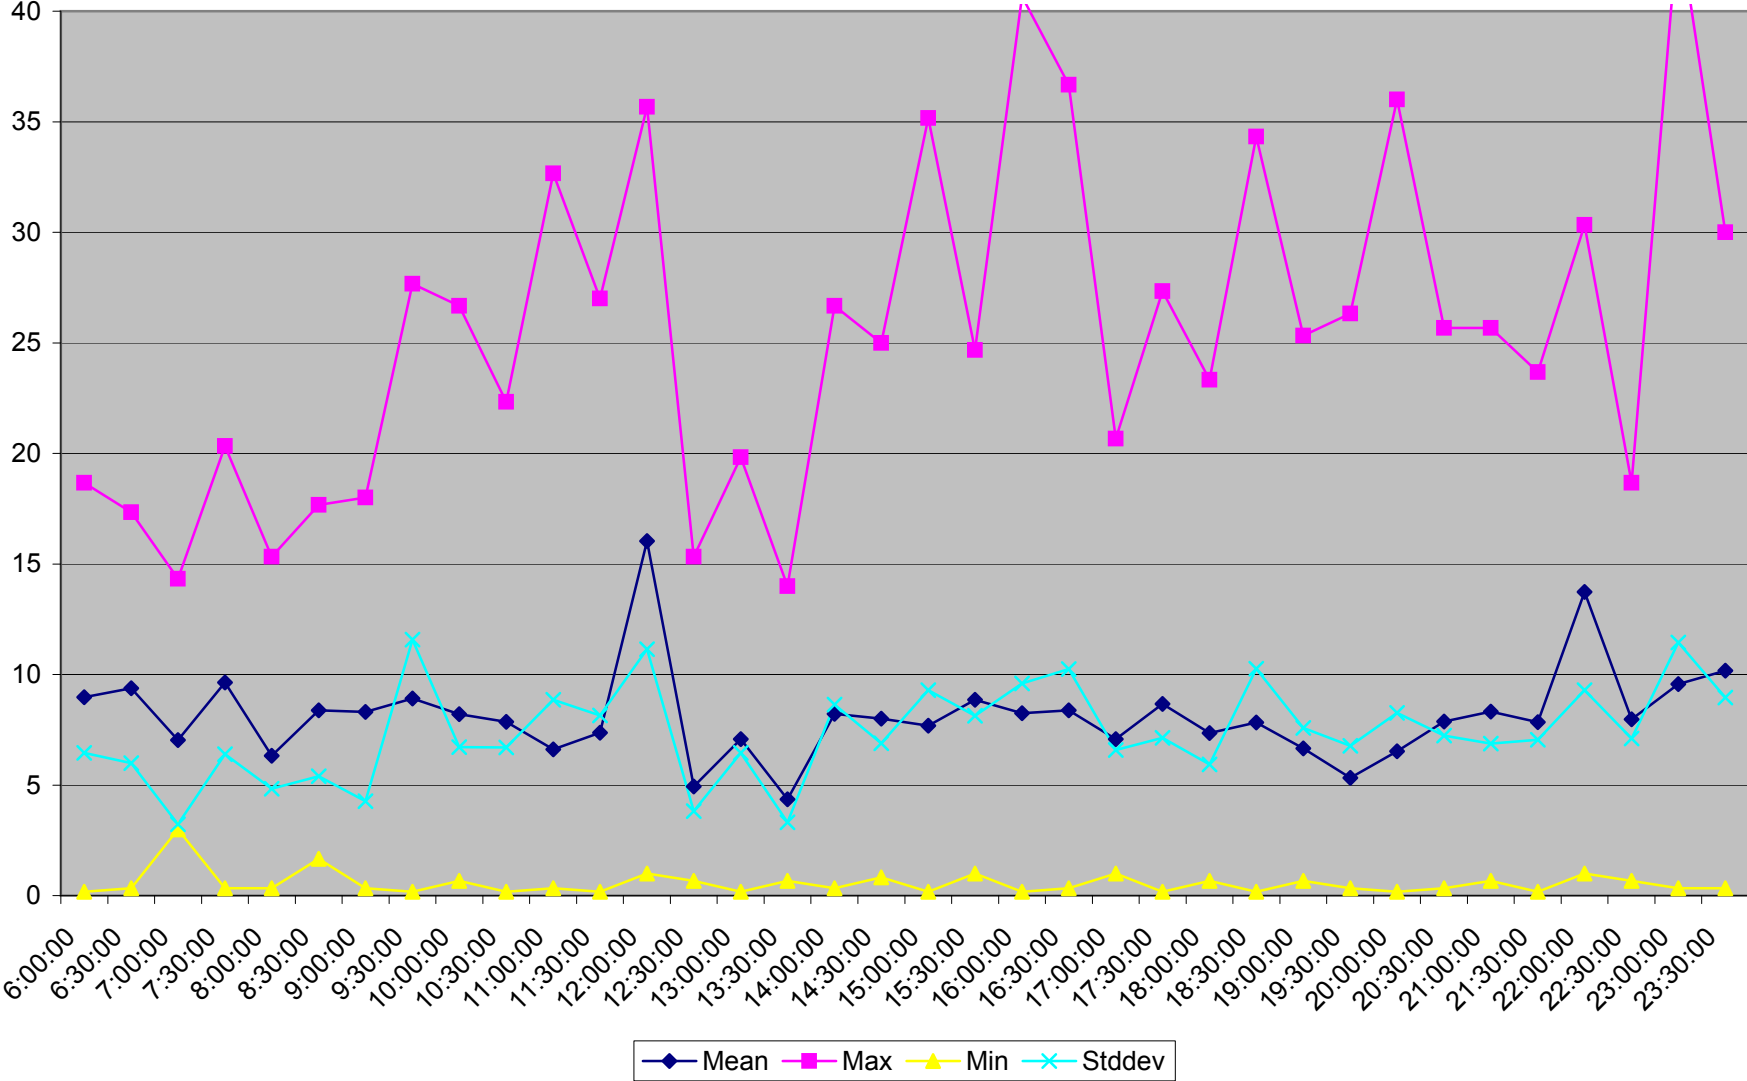

501 Queen Headways at Greenwood Ave. Eastbound May 2013 Weekdays

501 Queen Headways at Greenwood Ave. Eastbound July 2013 Weekdays

501 Queen Headways at Greenwood Ave. Eastbound August 2013 Weekdays

501 Queen Headways at Greenwood Ave. Eastbound September 2013 Weekdays

501 Queen Headways at Greenwood Ave. Eastbound October 2013 Weekdays

501 Queen Headways at Greenwood Ave. Eastbound May 2013 Saturdays

501 Queen Headways at Greenwood Ave. Eastbound July 2013 Saturdays

501 Queen Headways at Greenwood Ave. Eastbound August 2013 Saturdays

501 Queen Headways at Greenwood Ave. Eastbound September 2013 Saturdays

501 Queen Headways at Greenwood Ave. Eastbound October 2013 Saturdays

501 Queen Headways at Greenwood Ave. Eastbound May 2013 Sundays