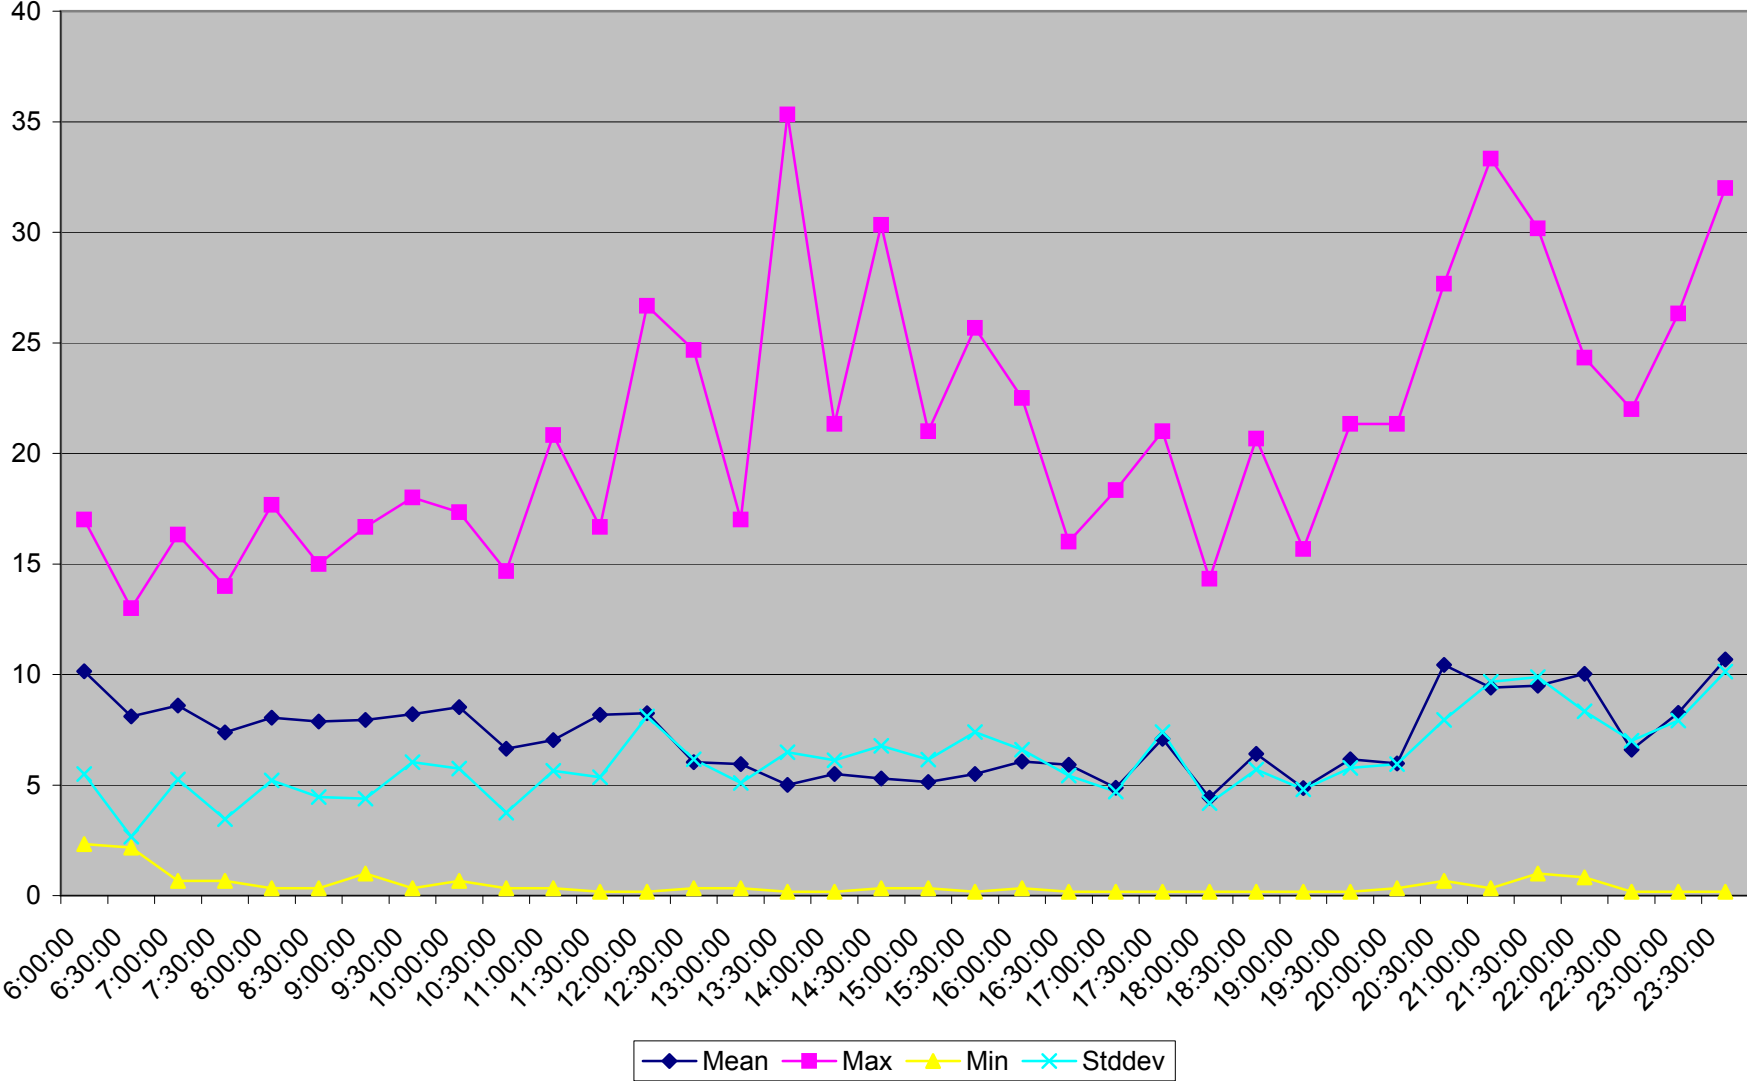

501 Queen Headways at Greenwood Ave. Eastbound May 2013 Weekdays

501 Queen Headways at Greenwood Ave. Eastbound July 2013 Weekdays

501 Queen Headways at Greenwood Ave. Eastbound August 2013 Weekdays

501 Queen Headways at Greenwood Ave. Eastbound September 2013 Weekdays

501 Queen Headways at Greenwood Ave. Eastbound October 2013 Weekdays

501 Queen Headways at Greenwood Ave. Eastbound May 2013 Saturdays

501 Queen Headways at Greenwood Ave. Eastbound July 2013 Saturdays

501 Queen Headways at Greenwood Ave. Eastbound August 2013 Saturdays

501 Queen Headways at Greenwood Ave. Eastbound September 2013 Saturdays

501 Queen Headways at Greenwood Ave. Eastbound October 2013 Saturdays

501 Queen Headways at Greenwood Ave. Eastbound May 2013 Sundays