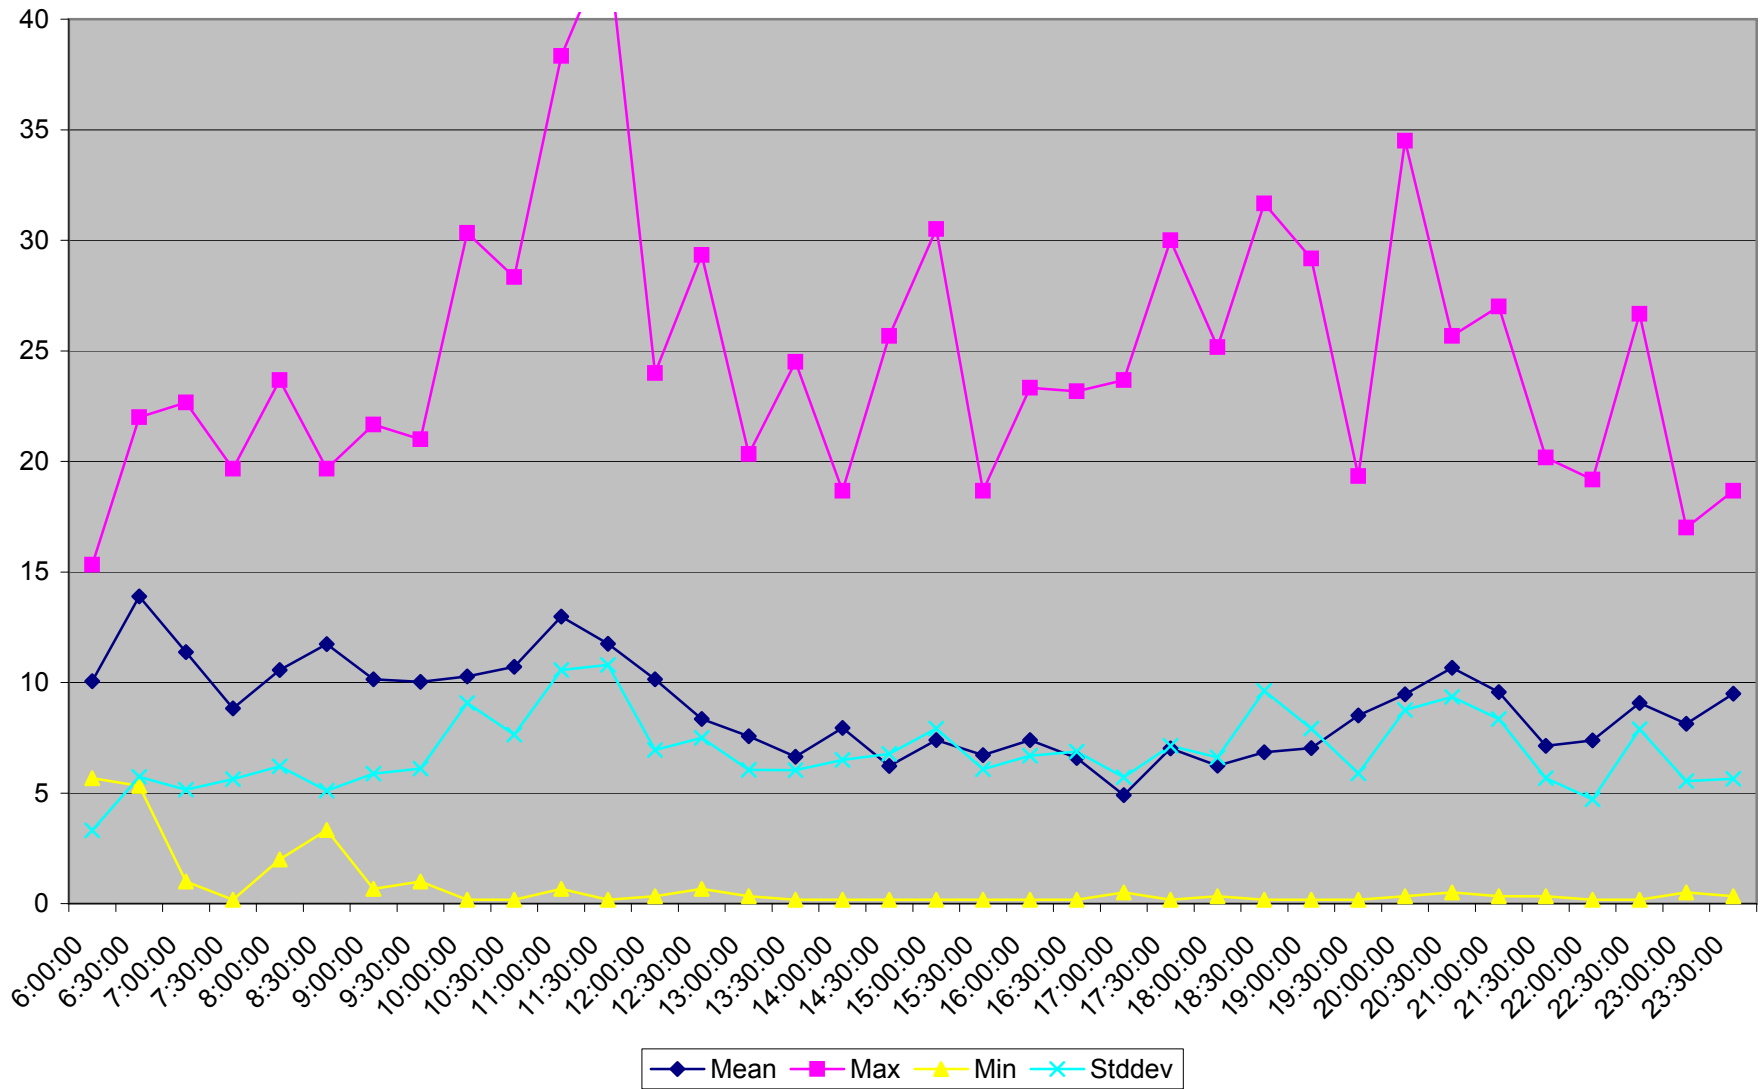

501 Queen Headways at Greenwood Ave. Eastbound October 2013 Weekdays

501 Queen Headways at Greenwood Ave. Eastbound May 2013 Saturdays

501 Queen Headways at Greenwood Ave. Eastbound July 2013 Saturdays

501 Queen Headways at Greenwood Ave. Eastbound August 2013 Saturdays

501 Queen Headways at Greenwood Ave. Eastbound September 2013 Saturdays

501 Queen Headways at Greenwood Ave. Eastbound October 2013 Saturdays

501 Queen Headways at Greenwood Ave. Eastbound May 2013 Sundays

501 Queen Headways at Greenwood Ave. Eastbound July 2013 Sundays

501 Queen Headways at Greenwood Ave. Eastbound August 2013 Sundays

501 Queen Headways at Greenwood Ave. Eastbound September 2013 Sundays

501 Queen Headways at Greenwood Ave. Eastbound October 2013 Sundays