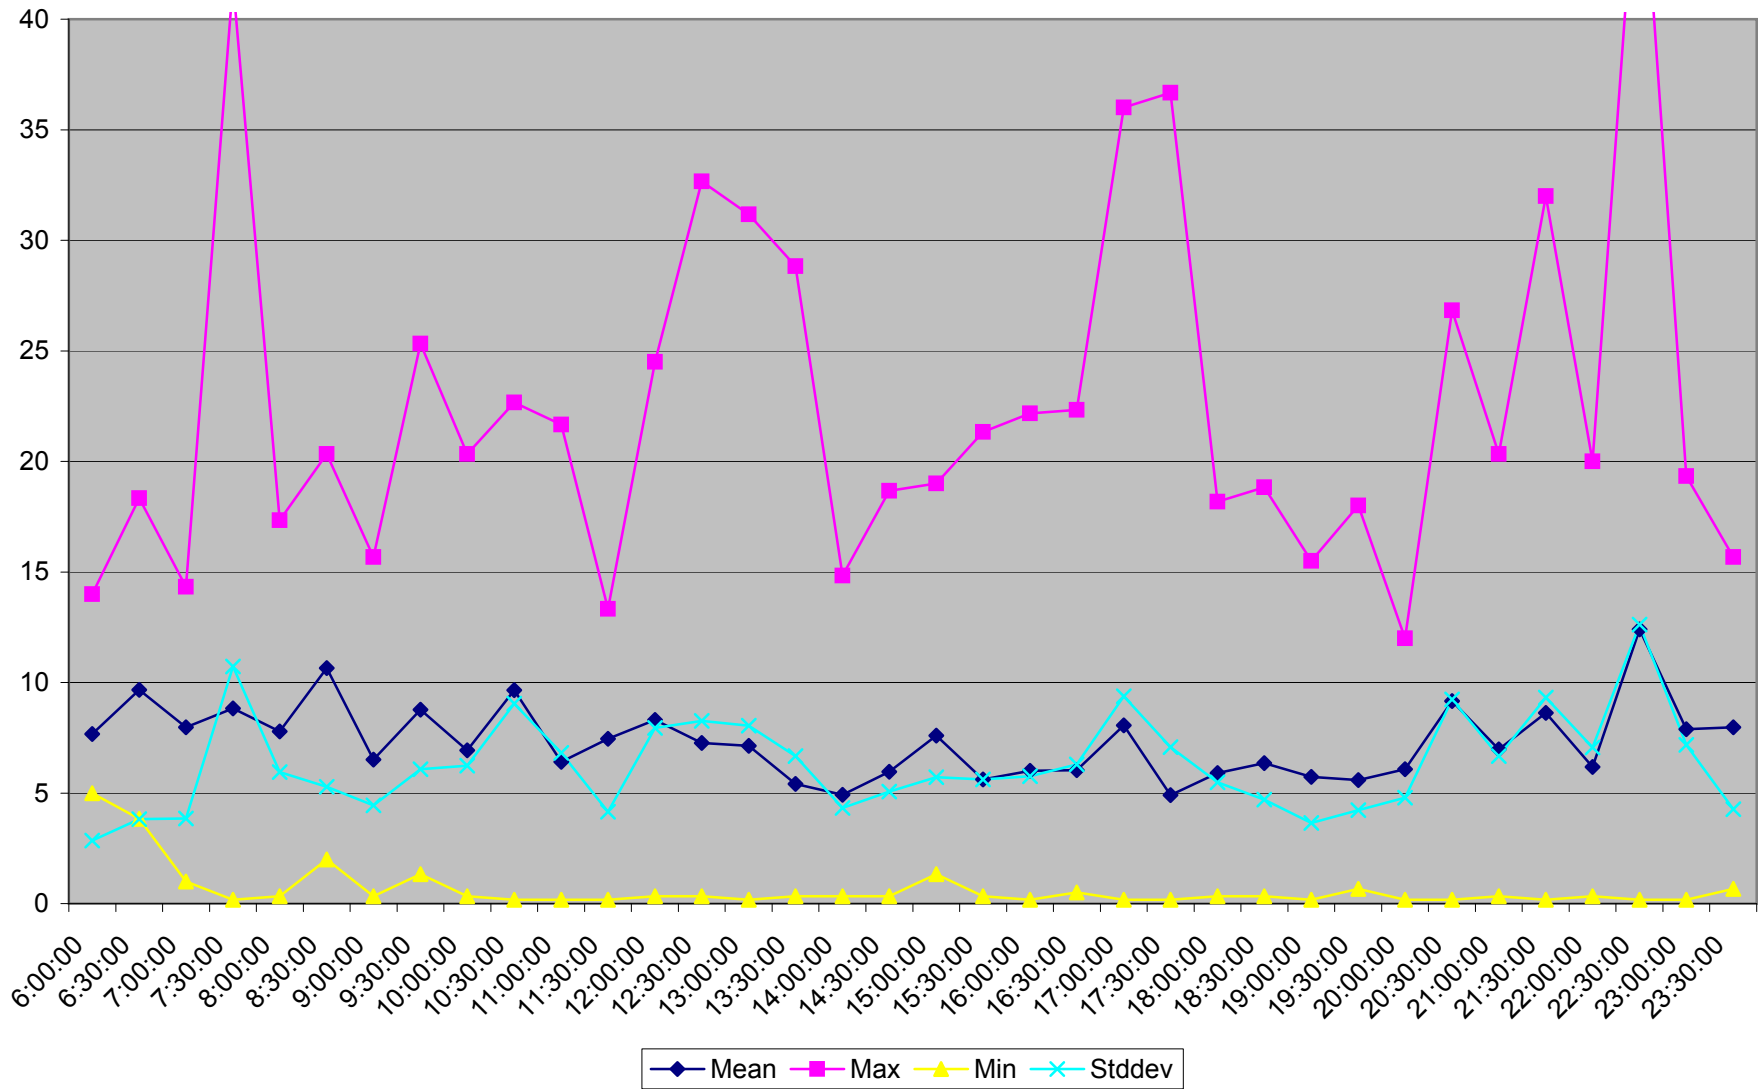

501 Queen Headways at Greenwood Ave. Eastbound May 2013 Weekdays

501 Queen Headways at Greenwood Ave. Eastbound July 2013 Weekdays

501 Queen Headways at Greenwood Ave. Eastbound August 2013 Weekdays

501 Queen Headways at Greenwood Ave. Eastbound September 2013 Weekdays

501 Queen Headways at Greenwood Ave. Eastbound October 2013 Weekdays

501 Queen Headways at Greenwood Ave. Eastbound May 2013 Saturdays

501 Queen Headways at Greenwood Ave. Eastbound July 2013 Saturdays

501 Queen Headways at Greenwood Ave. Eastbound August 2013 Saturdays

501 Queen Headways at Greenwood Ave. Eastbound September 2013 Saturdays

501 Queen Headways at Greenwood Ave. Eastbound October 2013 Saturdays

501 Queen Headways at Greenwood Ave. Eastbound May 2013 Sundays

501 Queen Headways at Greenwood Ave. Eastbound July 2013 Sundays

501 Queen Headways at Greenwood Ave. Eastbound August 2013 Sundays

501 Queen Headways at Greenwood Ave. Eastbound September 2013 Sundays

501 Queen Headways at Greenwood Ave. Eastbound October 2013 Sundays