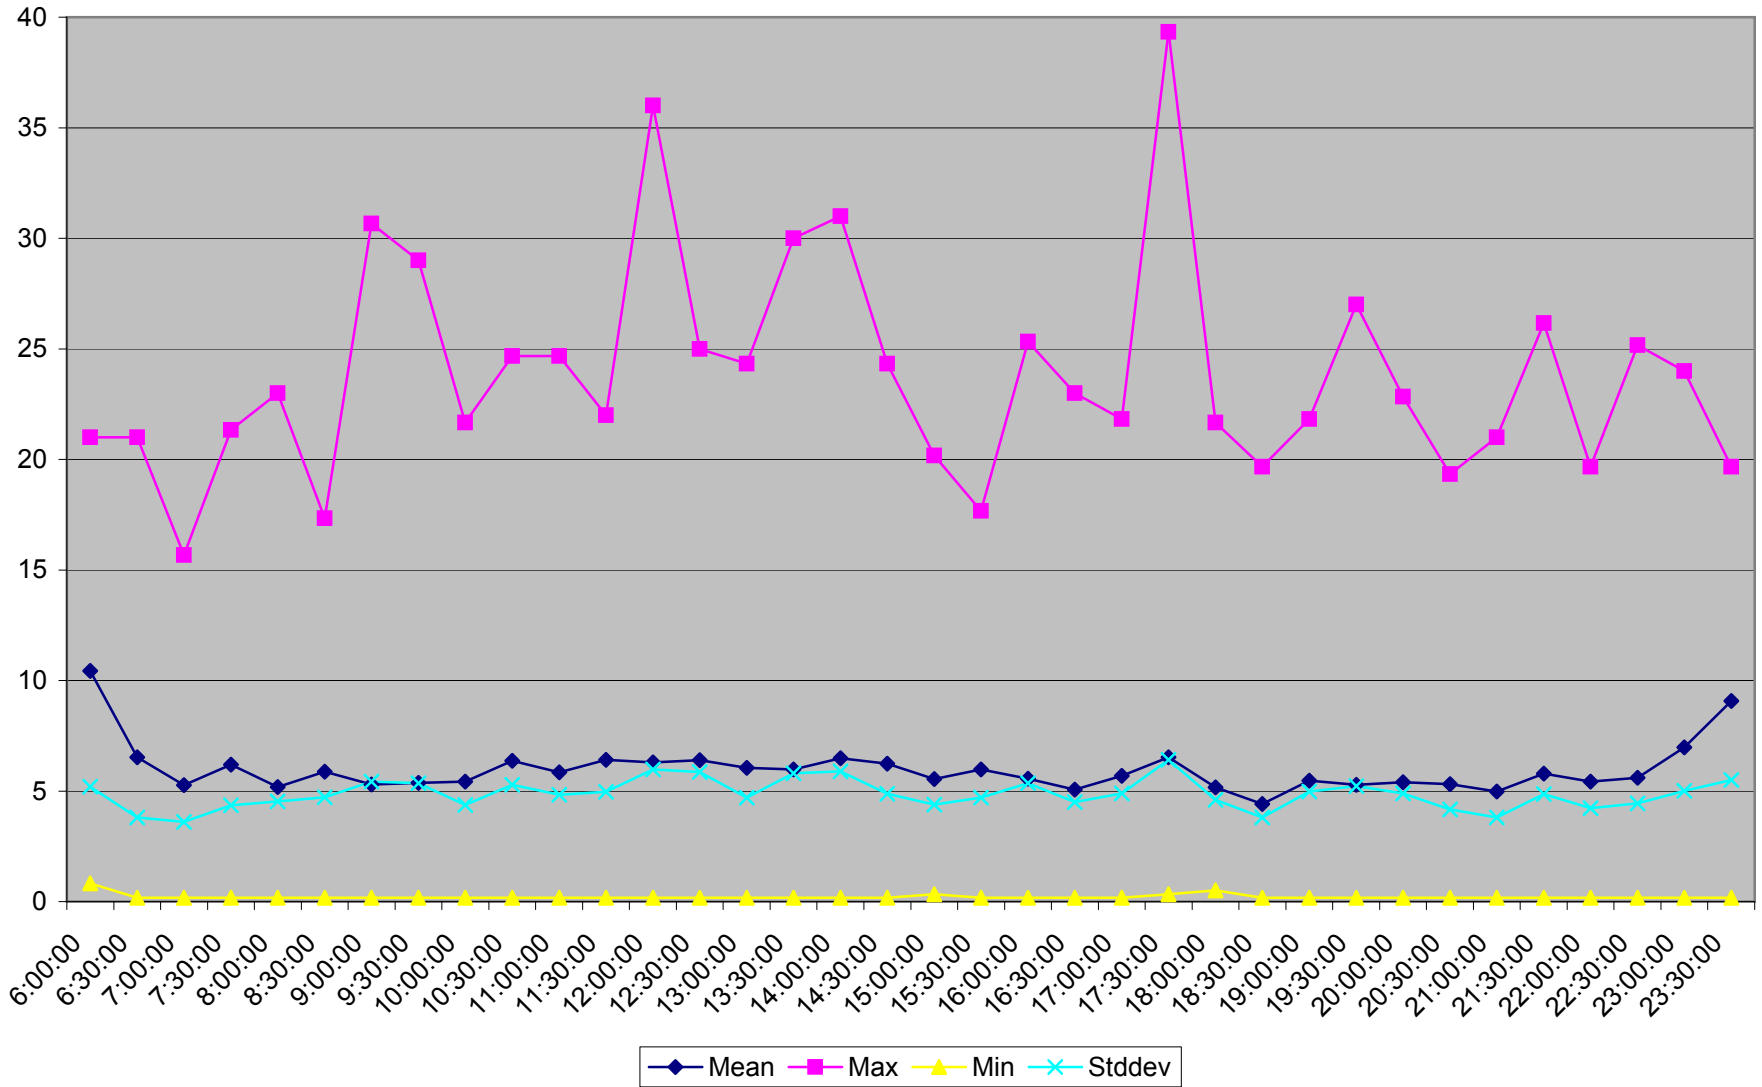

501 Queen Headways at Greenwood Ave. Eastbound May 2013 Weekdays

501 Queen Headways at Greenwood Ave. Eastbound July 2013 Weekdays

501 Queen Headways at Greenwood Ave. Eastbound August 2013 Weekdays

501 Queen Headways at Greenwood Ave. Eastbound September 2013 Weekdays

501 Queen Headways at Greenwood Ave. Eastbound October 2013 Weekdays

501 Queen Headways at Greenwood Ave. Eastbound May 2013 Saturdays

501 Queen Headways at Greenwood Ave. Eastbound July 2013 Saturdays

501 Queen Headways at Greenwood Ave. Eastbound August 2013 Saturdays

501 Queen Headways at Greenwood Ave. Eastbound September 2013 Saturdays

501 Queen Headways at Greenwood Ave. Eastbound October 2013 Saturdays

501 Queen Headways at Greenwood Ave. Eastbound May 2013 Sundays

501 Queen Headways at Greenwood Ave. Eastbound July 2013 Sundays

501 Queen Headways at Greenwood Ave. Eastbound August 2013 Sundays

501 Queen Headways at Greenwood Ave. Eastbound September 2013 Sundays

501 Queen Headways at Greenwood Ave. Eastbound October 2013 Sundays