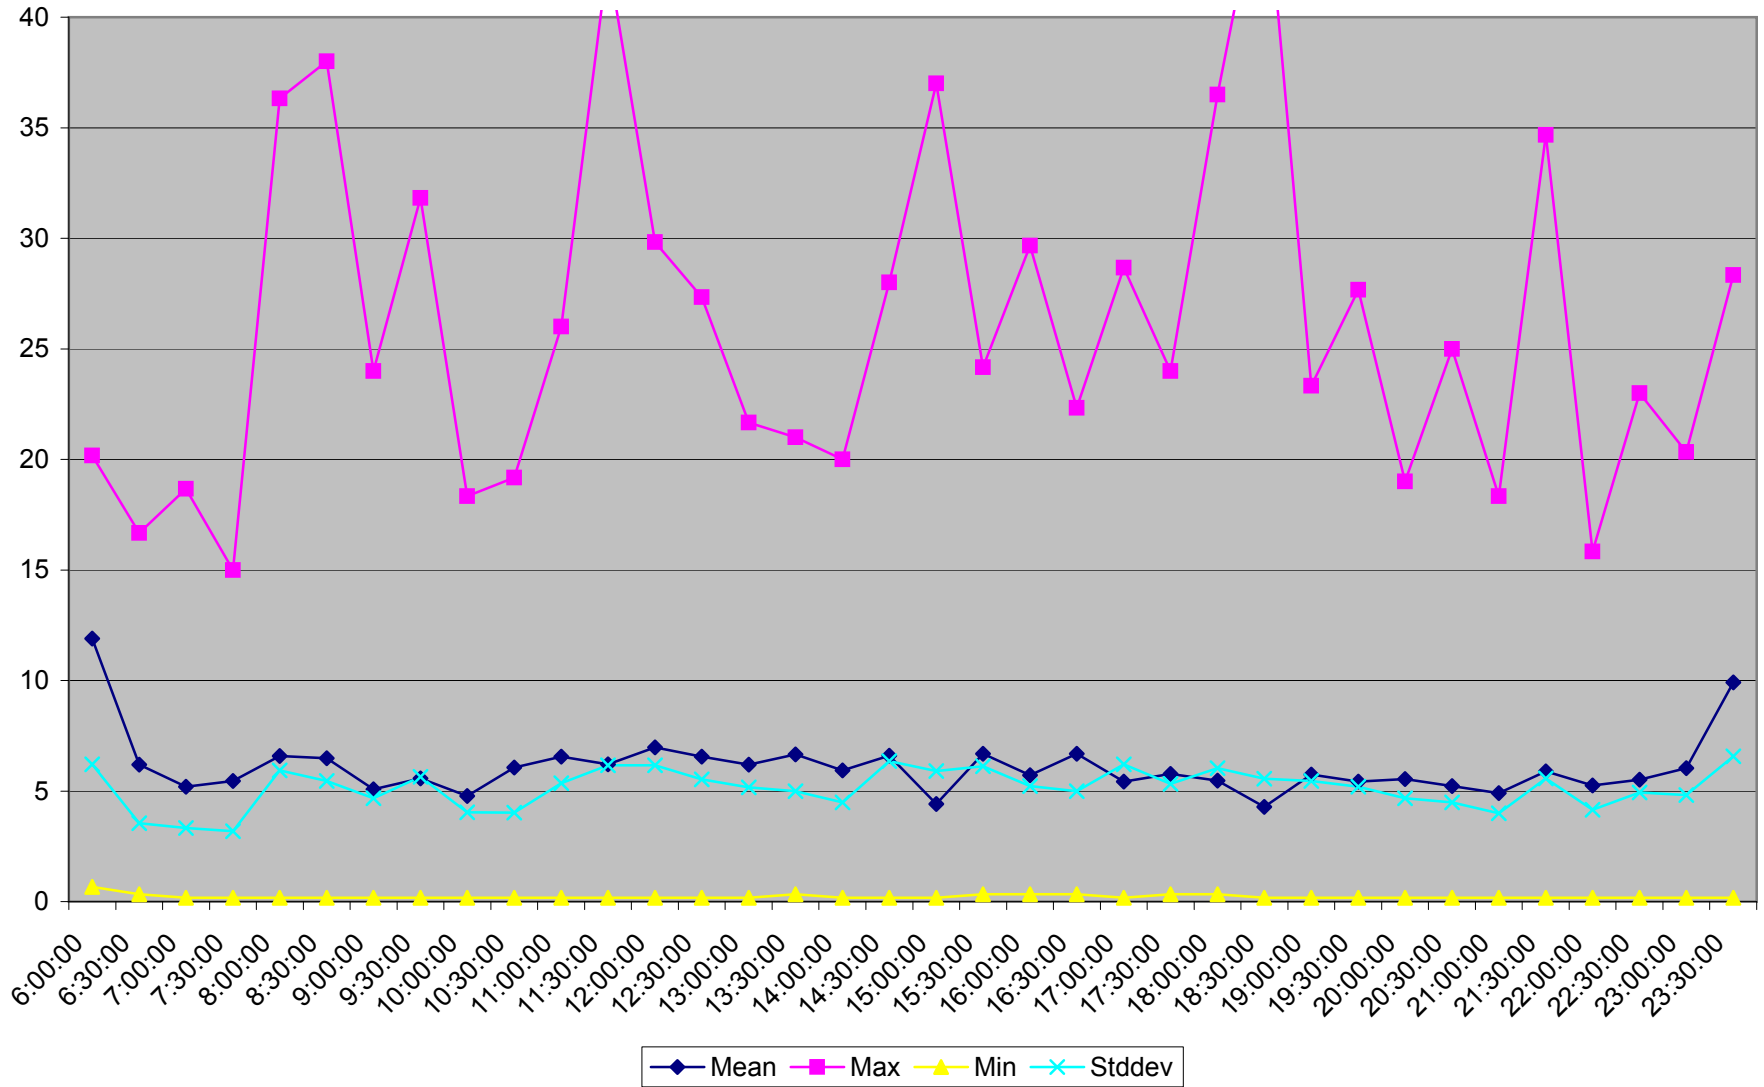

501 Queen Headways at Greenwood Ave. Eastbound May 2013 Weekdays

501 Queen Headways at Greenwood Ave. Eastbound July 2013 Weekdays

501 Queen Headways at Greenwood Ave. Eastbound August 2013 Weekdays

501 Queen Headways at Greenwood Ave. Eastbound September 2013 Weekdays

501 Queen Headways at Greenwood Ave. Eastbound October 2013 Weekdays

501 Queen Headways at Greenwood Ave. Eastbound May 2013 Saturdays

501 Queen Headways at Greenwood Ave. Eastbound July 2013 Saturdays

501 Queen Headways at Greenwood Ave. Eastbound August 2013 Saturdays

501 Queen Headways at Greenwood Ave. Eastbound September 2013 Saturdays

501 Queen Headways at Greenwood Ave. Eastbound October 2013 Saturdays

501 Queen Headways at Greenwood Ave. Eastbound May 2013 Sundays