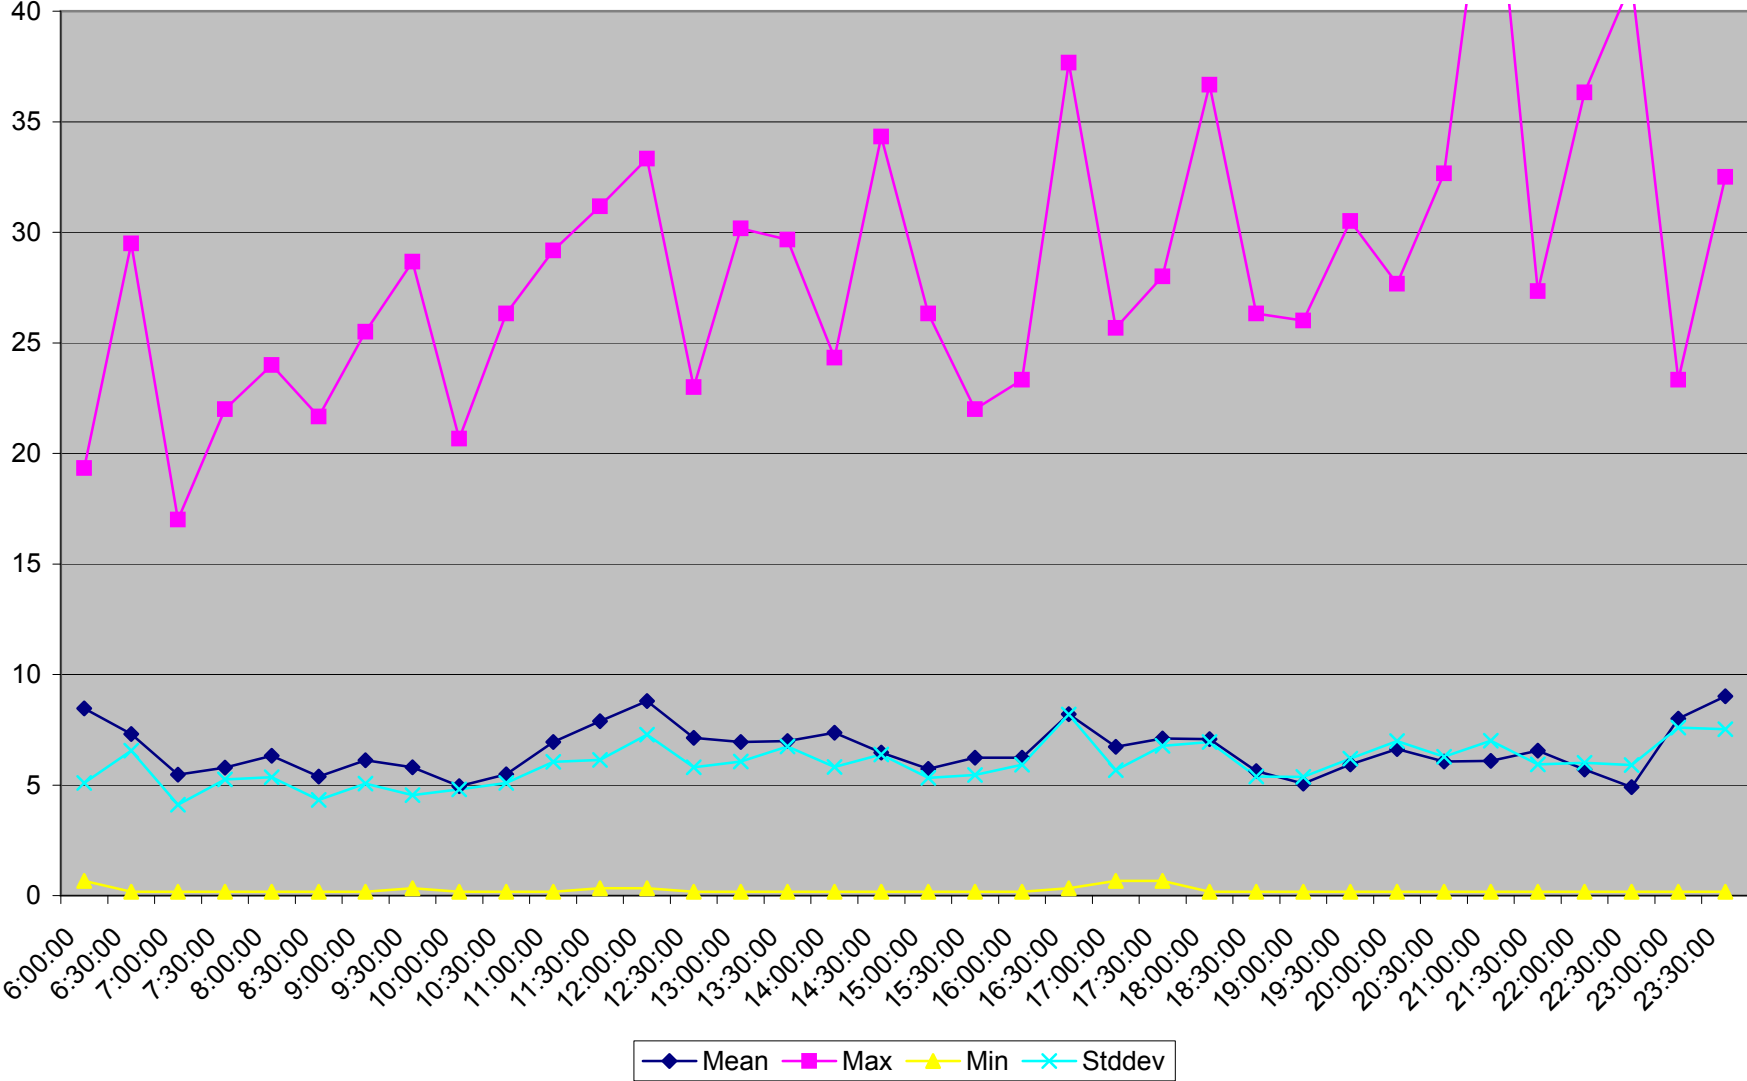

501 Queen Headways at Greenwood Ave. Eastbound May 2013 Weekdays

501 Queen Headways at Greenwood Ave. Eastbound July 2013 Weekdays

501 Queen Headways at Greenwood Ave. Eastbound August 2013 Weekdays

501 Queen Headways at Greenwood Ave. Eastbound September 2013 Weekdays

501 Queen Headways at Greenwood Ave. Eastbound October 2013 Weekdays

501 Queen Headways at Greenwood Ave. Eastbound May 2013 Saturdays

501 Queen Headways at Greenwood Ave. Eastbound July 2013 Saturdays

501 Queen Headways at Greenwood Ave. Eastbound August 2013 Saturdays

501 Queen Headways at Greenwood Ave. Eastbound September 2013 Saturdays

501 Queen Headways at Greenwood Ave. Eastbound October 2013 Saturdays

501 Queen Headways at Greenwood Ave. Eastbound May 2013 Sundays