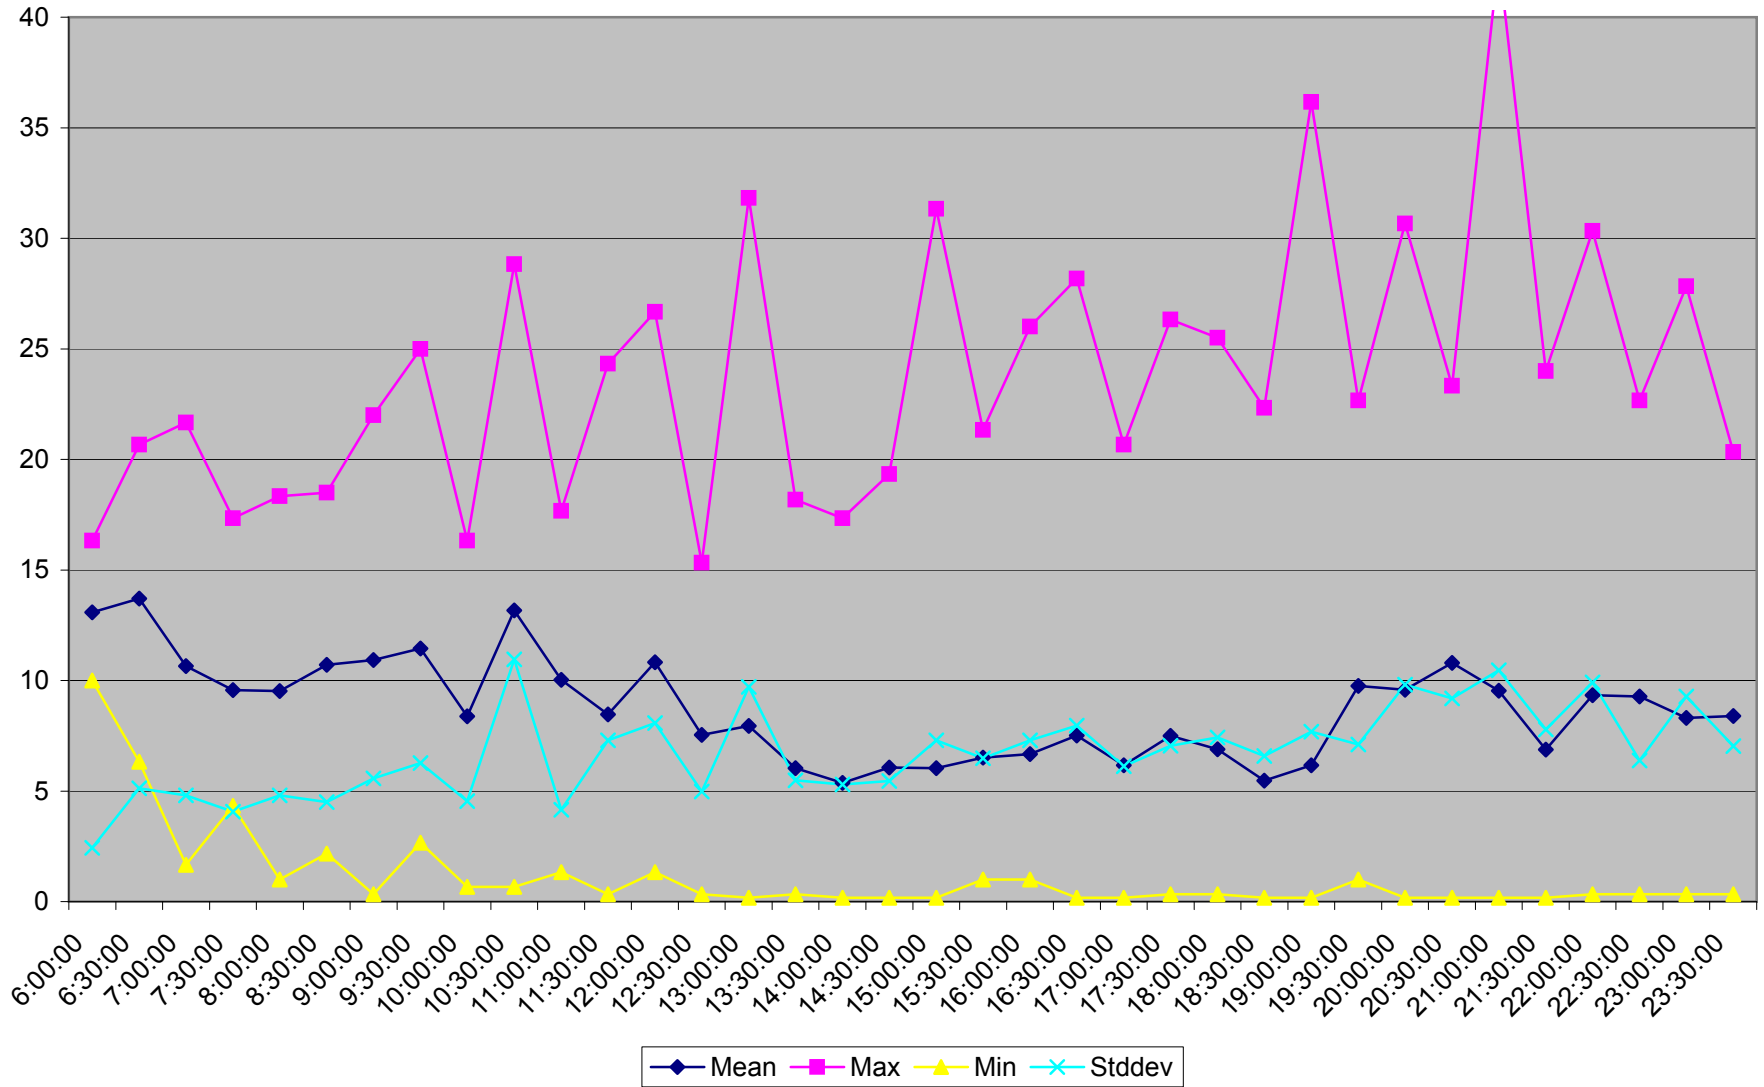

501 Queen Headways at Greenwood Ave. Eastbound October 2013 Weekdays

501 Queen Headways at Greenwood Ave. Eastbound May 2013 Saturdays

501 Queen Headways at Greenwood Ave. Eastbound July 2013 Saturdays

501 Queen Headways at Greenwood Ave. Eastbound August 2013 Saturdays

501 Queen Headways at Greenwood Ave. Eastbound September 2013 Saturdays

501 Queen Headways at Greenwood Ave. Eastbound October 2013 Saturdays

501 Queen Headways at Greenwood Ave. Eastbound May 2013 Sundays

501 Queen Headways at Greenwood Ave. Eastbound July 2013 Sundays

501 Queen Headways at Greenwood Ave. Eastbound August 2013 Sundays

501 Queen Headways at Greenwood Ave. Eastbound September 2013 Sundays

501 Queen Headways at Greenwood Ave. Eastbound October 2013 Sundays