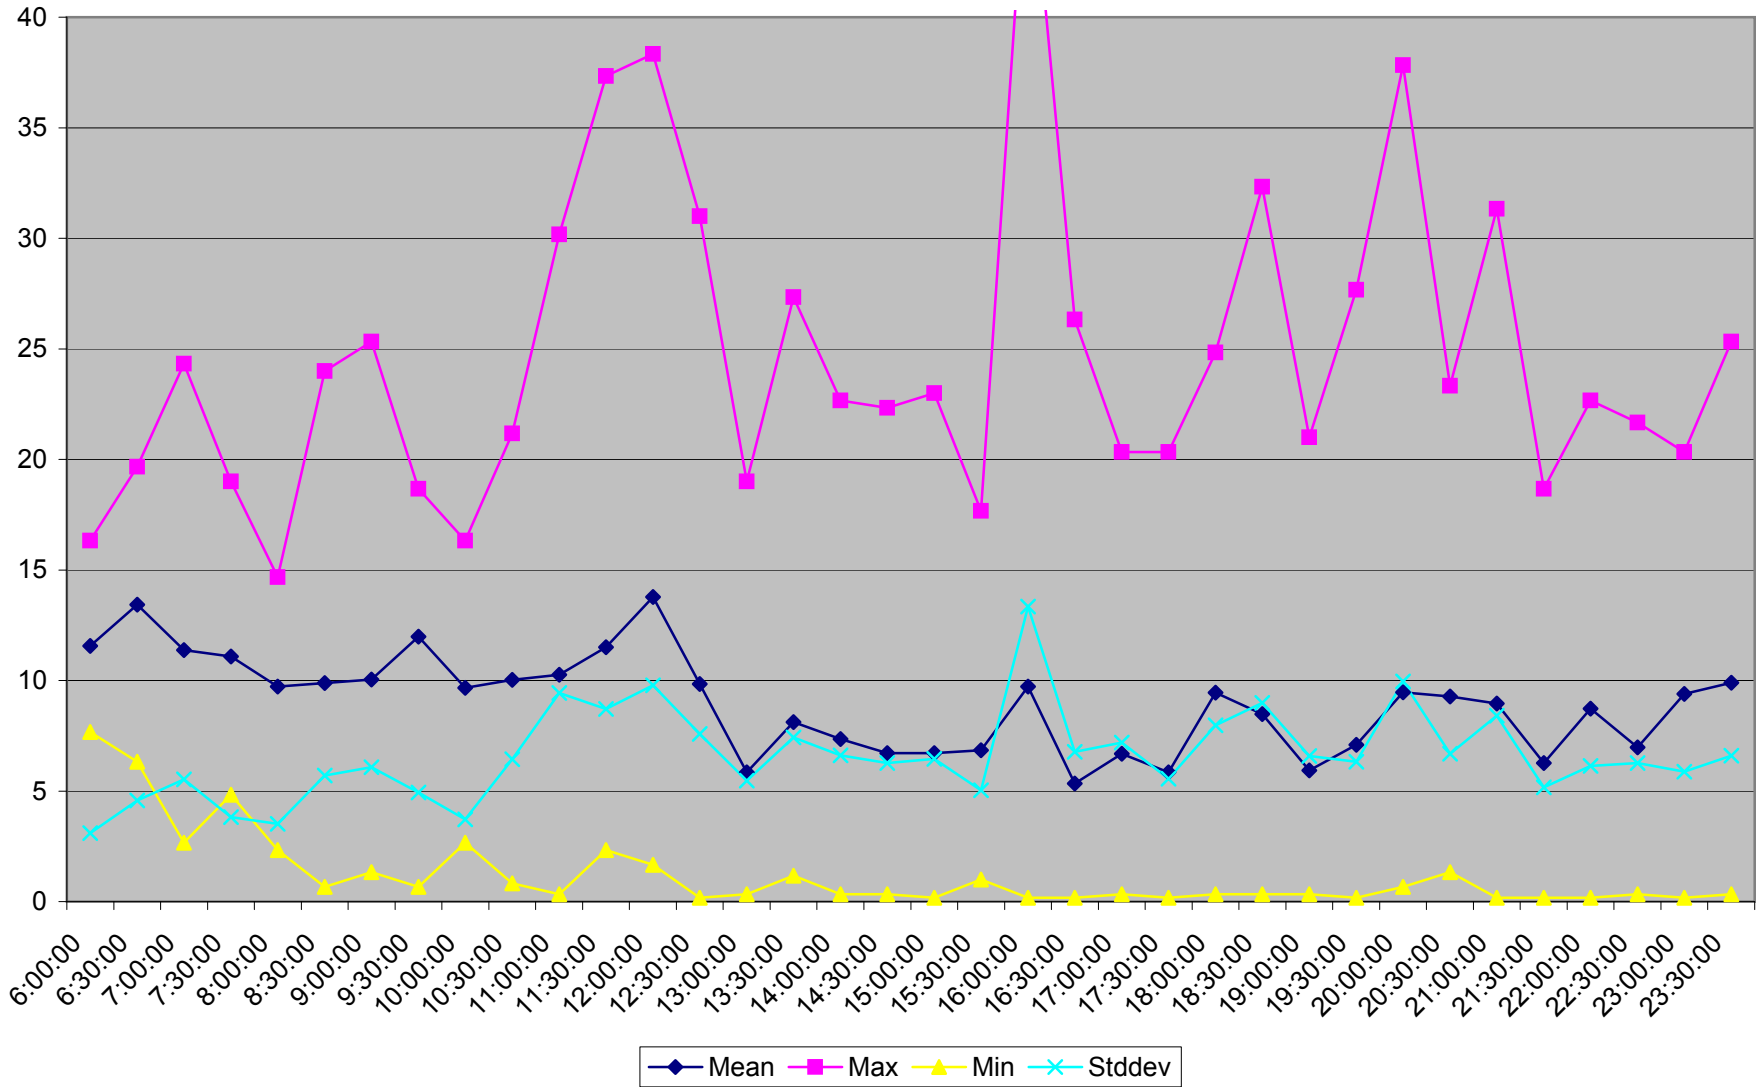

501 Queen Headways at Greenwood Ave. Eastbound May 2013 Weekdays

501 Queen Headways at Greenwood Ave. Eastbound July 2013 Weekdays

501 Queen Headways at Greenwood Ave. Eastbound August 2013 Weekdays

501 Queen Headways at Greenwood Ave. Eastbound September 2013 Weekdays

501 Queen Headways at Greenwood Ave. Eastbound October 2013 Weekdays

501 Queen Headways at Greenwood Ave. Eastbound May 2013 Saturdays

501 Queen Headways at Greenwood Ave. Eastbound July 2013 Saturdays

501 Queen Headways at Greenwood Ave. Eastbound August 2013 Saturdays

501 Queen Headways at Greenwood Ave. Eastbound September 2013 Saturdays

501 Queen Headways at Greenwood Ave. Eastbound October 2013 Saturdays

501 Queen Headways at Greenwood Ave. Eastbound May 2013 Sundays

501 Queen Headways at Greenwood Ave. Eastbound July 2013 Sundays

501 Queen Headways at Greenwood Ave. Eastbound August 2013 Sundays

501 Queen Headways at Greenwood Ave. Eastbound September 2013 Sundays

501 Queen Headways at Greenwood Ave. Eastbound October 2013 Sundays