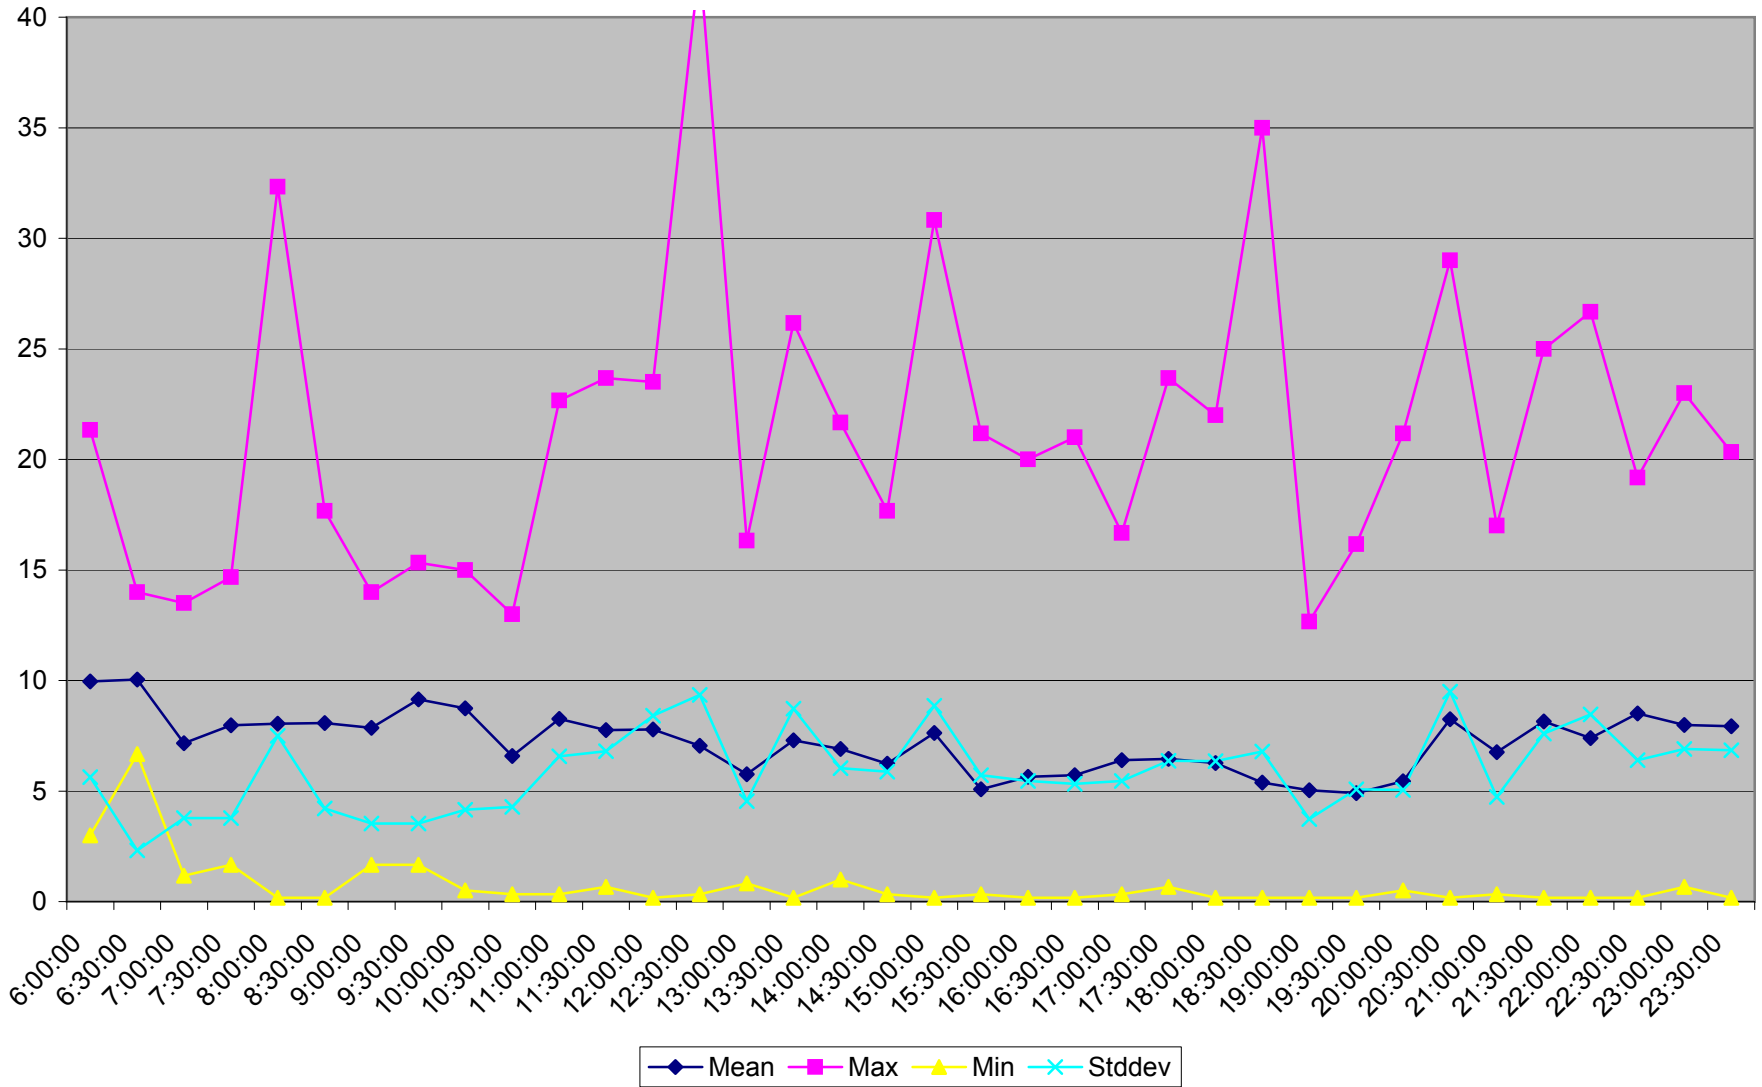

501 Queen Headways at Greenwood Ave. Eastbound May 2013 Weekdays

501 Queen Headways at Greenwood Ave. Eastbound July 2013 Weekdays

501 Queen Headways at Greenwood Ave. Eastbound August 2013 Weekdays

501 Queen Headways at Greenwood Ave. Eastbound September 2013 Weekdays

501 Queen Headways at Greenwood Ave. Eastbound October 2013 Weekdays

501 Queen Headways at Greenwood Ave. Eastbound May 2013 Saturdays

501 Queen Headways at Greenwood Ave. Eastbound July 2013 Saturdays

501 Queen Headways at Greenwood Ave. Eastbound August 2013 Saturdays

501 Queen Headways at Greenwood Ave. Eastbound September 2013 Saturdays

501 Queen Headways at Greenwood Ave. Eastbound October 2013 Saturdays

501 Queen Headways at Greenwood Ave. Eastbound May 2013 Sundays

501 Queen Headways at Greenwood Ave. Eastbound July 2013 Sundays

501 Queen Headways at Greenwood Ave. Eastbound August 2013 Sundays

501 Queen Headways at Greenwood Ave. Eastbound September 2013 Sundays

501 Queen Headways at Greenwood Ave. Eastbound October 2013 Sundays