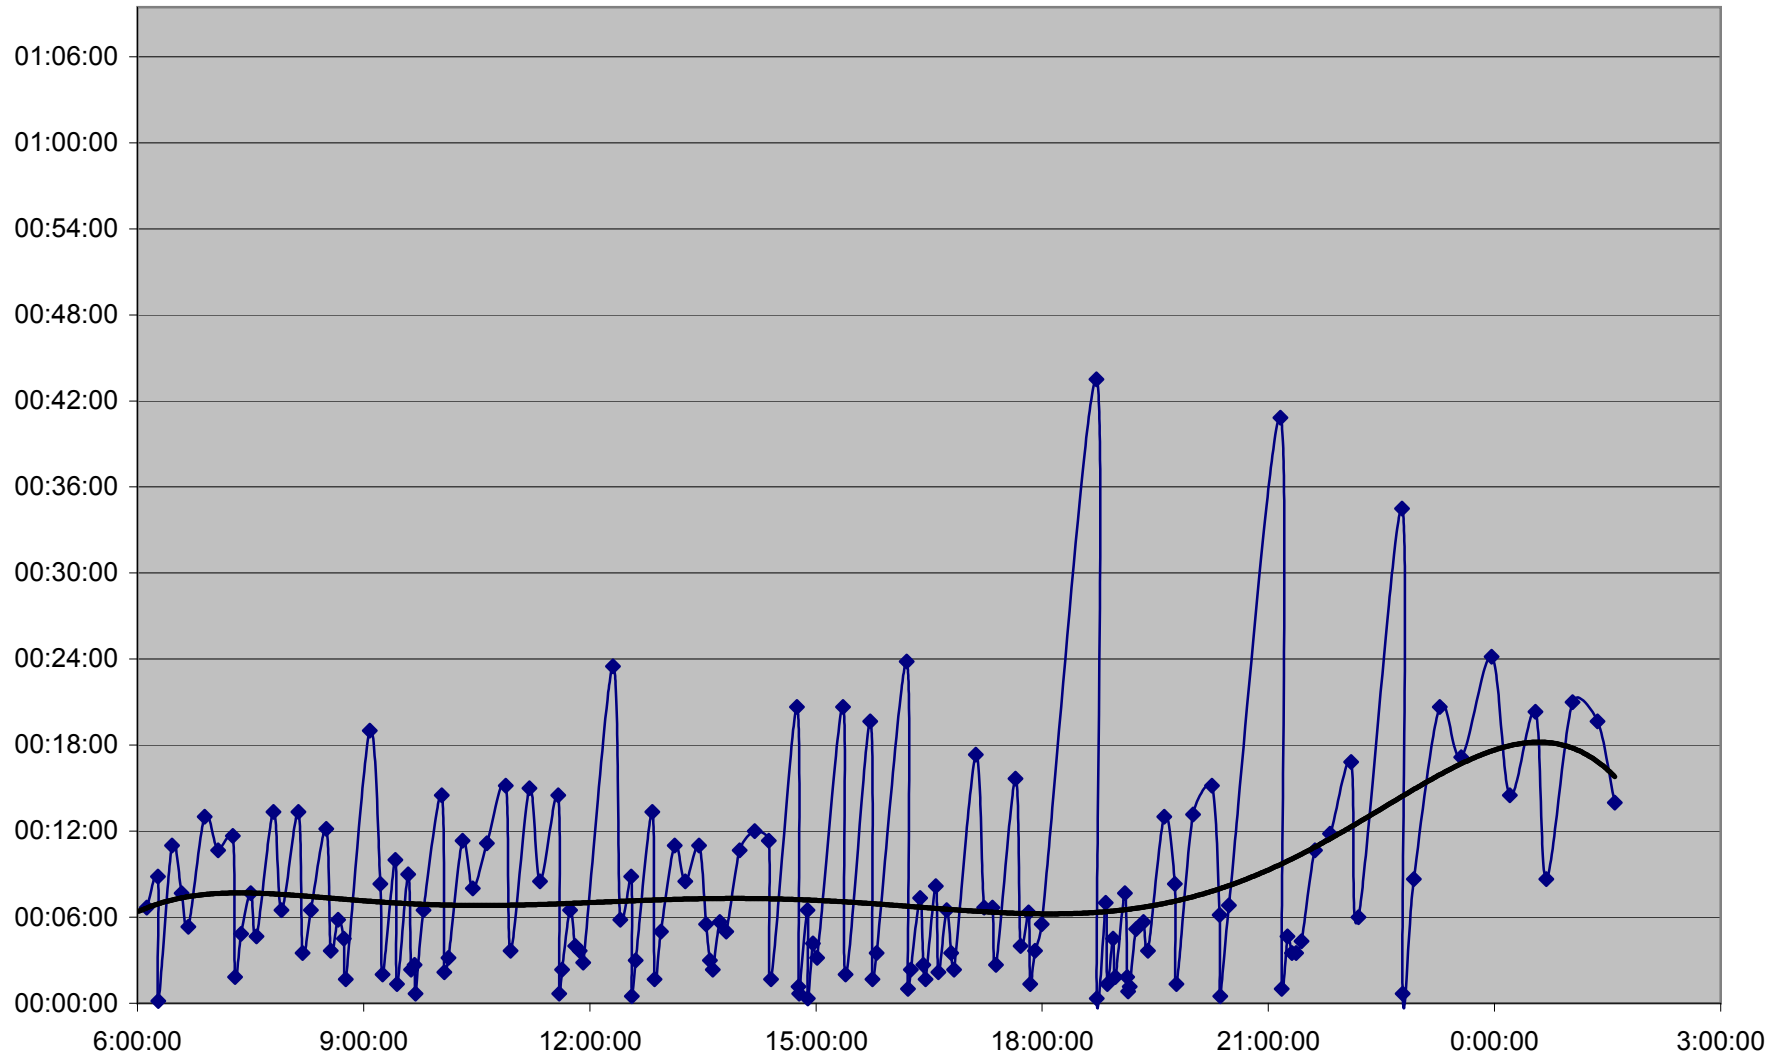

501 Queen Headways Saturday 25 May 2013 at Spadina Ave. Westbound

501 Queen Headways Saturday 25 May 2013 at Strachan Ave. Westbound

501 Queen Headways Saturday 25 May 2013 at Dufferin St. Westbound

501 Queen Headways Saturday 25 May 2013 at Triller Ave. Westbound

501 Queen Headways Saturday 25 May 2013 at Parkside Dr. Westbound

501 Queen Headways Saturday 25 May 2013 at Queensway Humber Westbound

501 Queen Headways Saturday 25 May 2013 at Lakeshore Humber Westbound

501 Queen Headways Saturday 25 May 2013 at Royal York Westbound

501 Queen Headways Saturday 25 May 2013 at Kipling Westbound

501 Queen Headways Saturday 25 May 2013 at Long Branch Loop Westbound