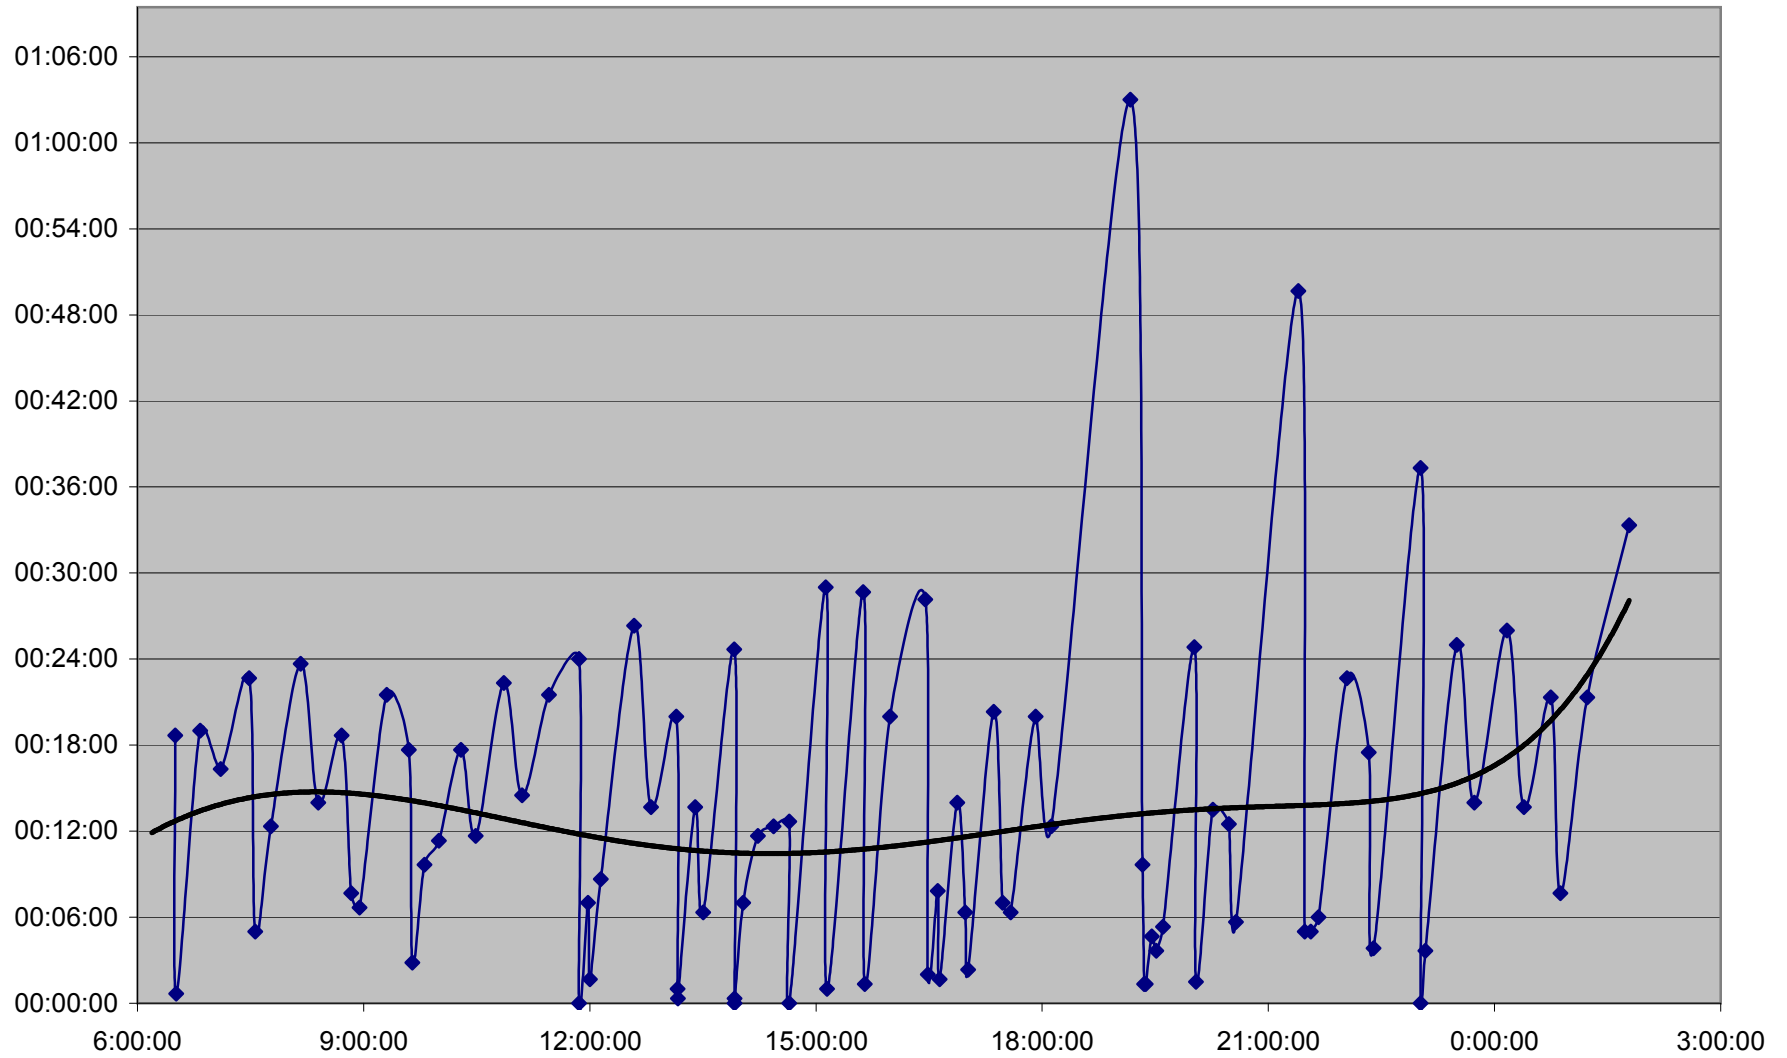

501 Queen Headways Saturday 25 May 2013 at Parkside Dr. Westbound

501 Queen Headways Saturday 25 May 2013 at Queensway Humber Westbound

501 Queen Headways Saturday 25 May 2013 at Lakeshore Humber Westbound

501 Queen Headways Saturday 25 May 2013 at Royal York Westbound

501 Queen Headways Saturday 25 May 2013 at Kipling Westbound

501 Queen Headways Saturday 25 May 2013 at Long Branch Loop Westbound