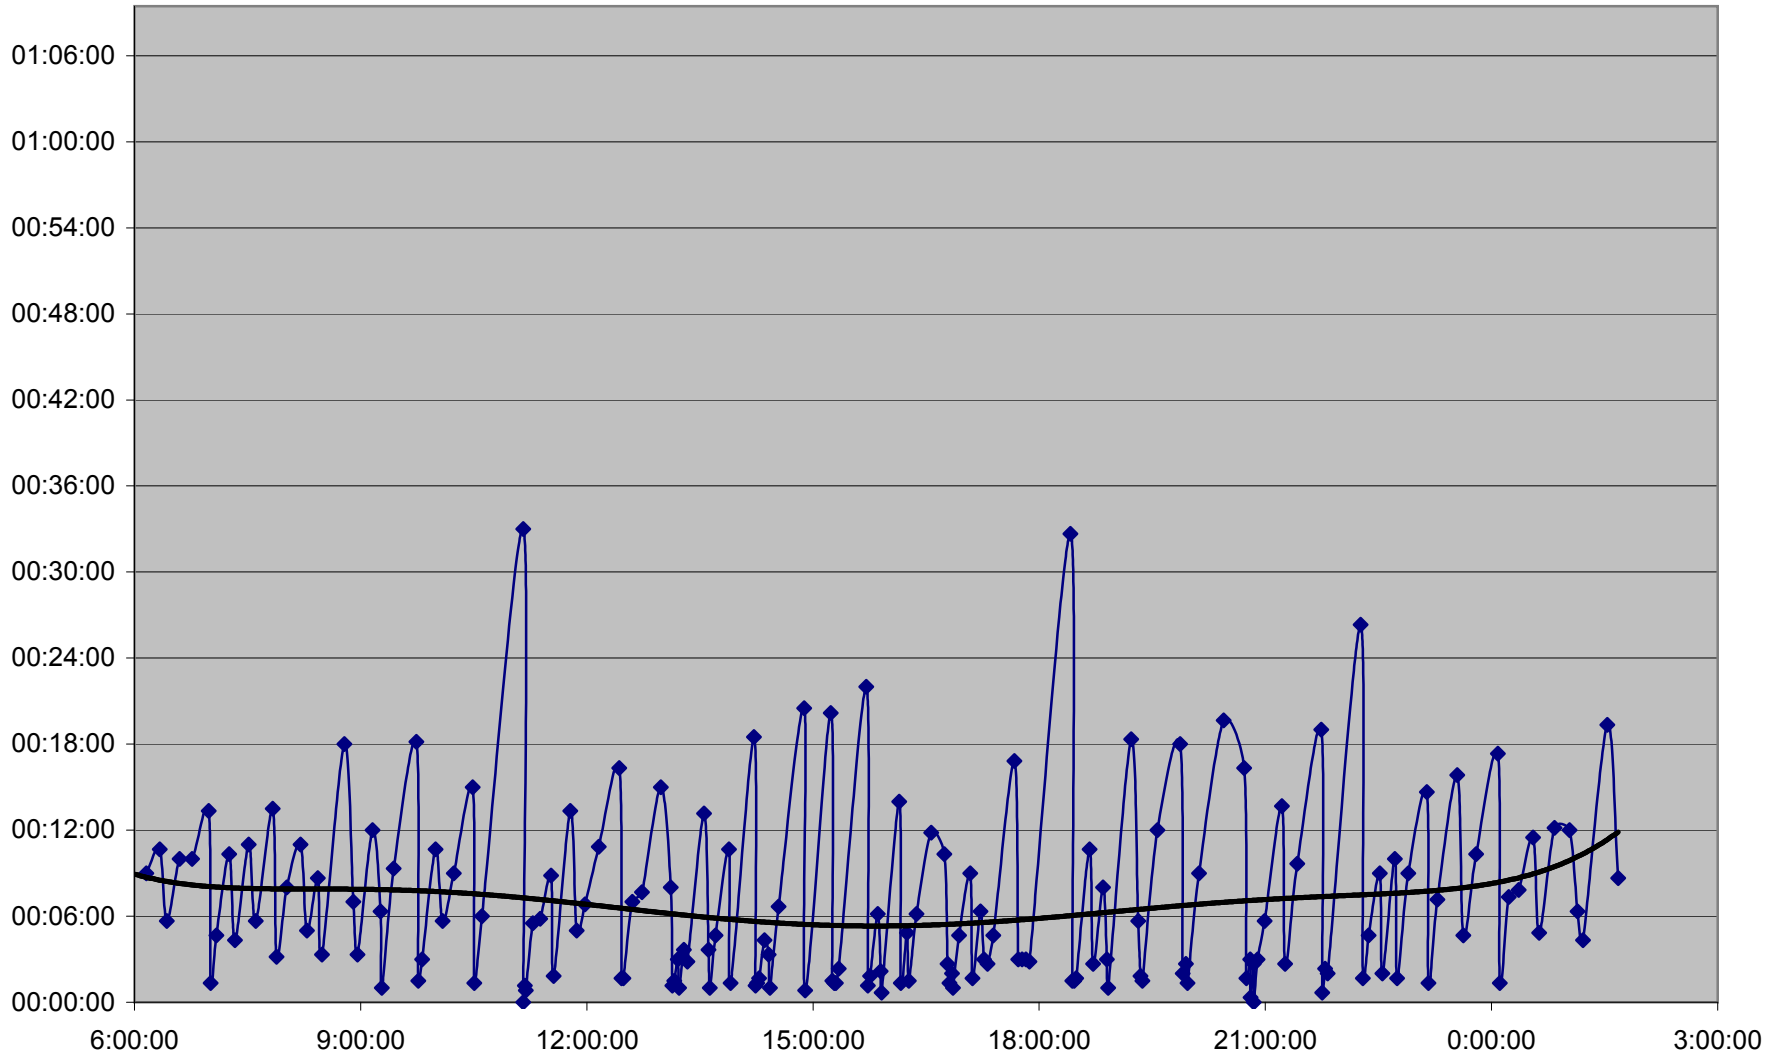

501 Queen Headways Saturday 25 May 2013 at Greenwood Ave. Westbound

501 Queen Headways Saturday 25 May 2013 at West of Broadview Ave. Westbound

501 Queen Headways Saturday 25 May 2013 at Yonge St. Westbound

501 Queen Headways Saturday 25 May 2013 at Spadina Ave. Westbound

501 Queen Headways Saturday 25 May 2013 at Strachan Ave. Westbound

501 Queen Headways Saturday 25 May 2013 at Dufferin St. Westbound

501 Queen Headways Saturday 25 May 2013 at Triller Ave. Westbound