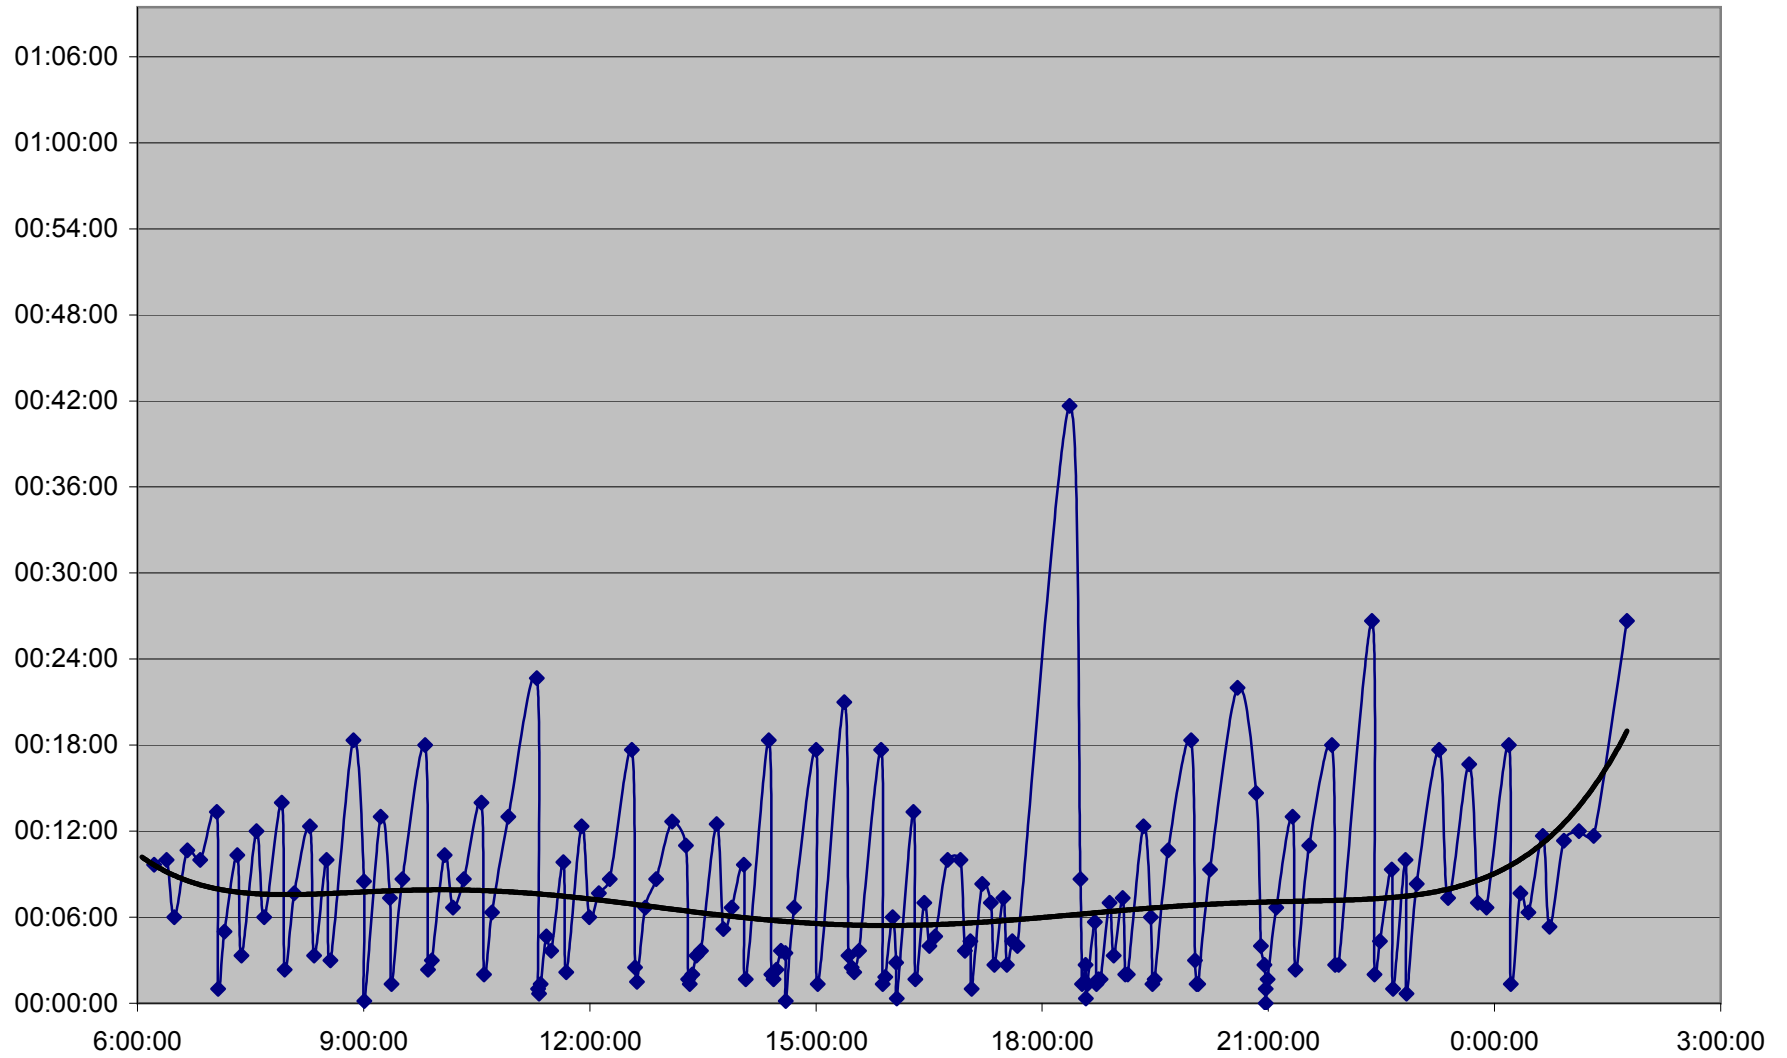

501 Queen Headways Saturday 25 May 2013 at Greenwood Ave. Westbound

501 Queen Headways Saturday 25 May 2013 at West of Broadview Ave. Westbound

501 Queen Headways Saturday 25 May 2013 at Yonge St. Westbound

501 Queen Headways Saturday 25 May 2013 at Spadina Ave. Westbound

501 Queen Headways Saturday 25 May 2013 at Strachan Ave. Westbound

501 Queen Headways Saturday 25 May 2013 at Dufferin St. Westbound

501 Queen Headways Saturday 25 May 2013 at Triller Ave. Westbound