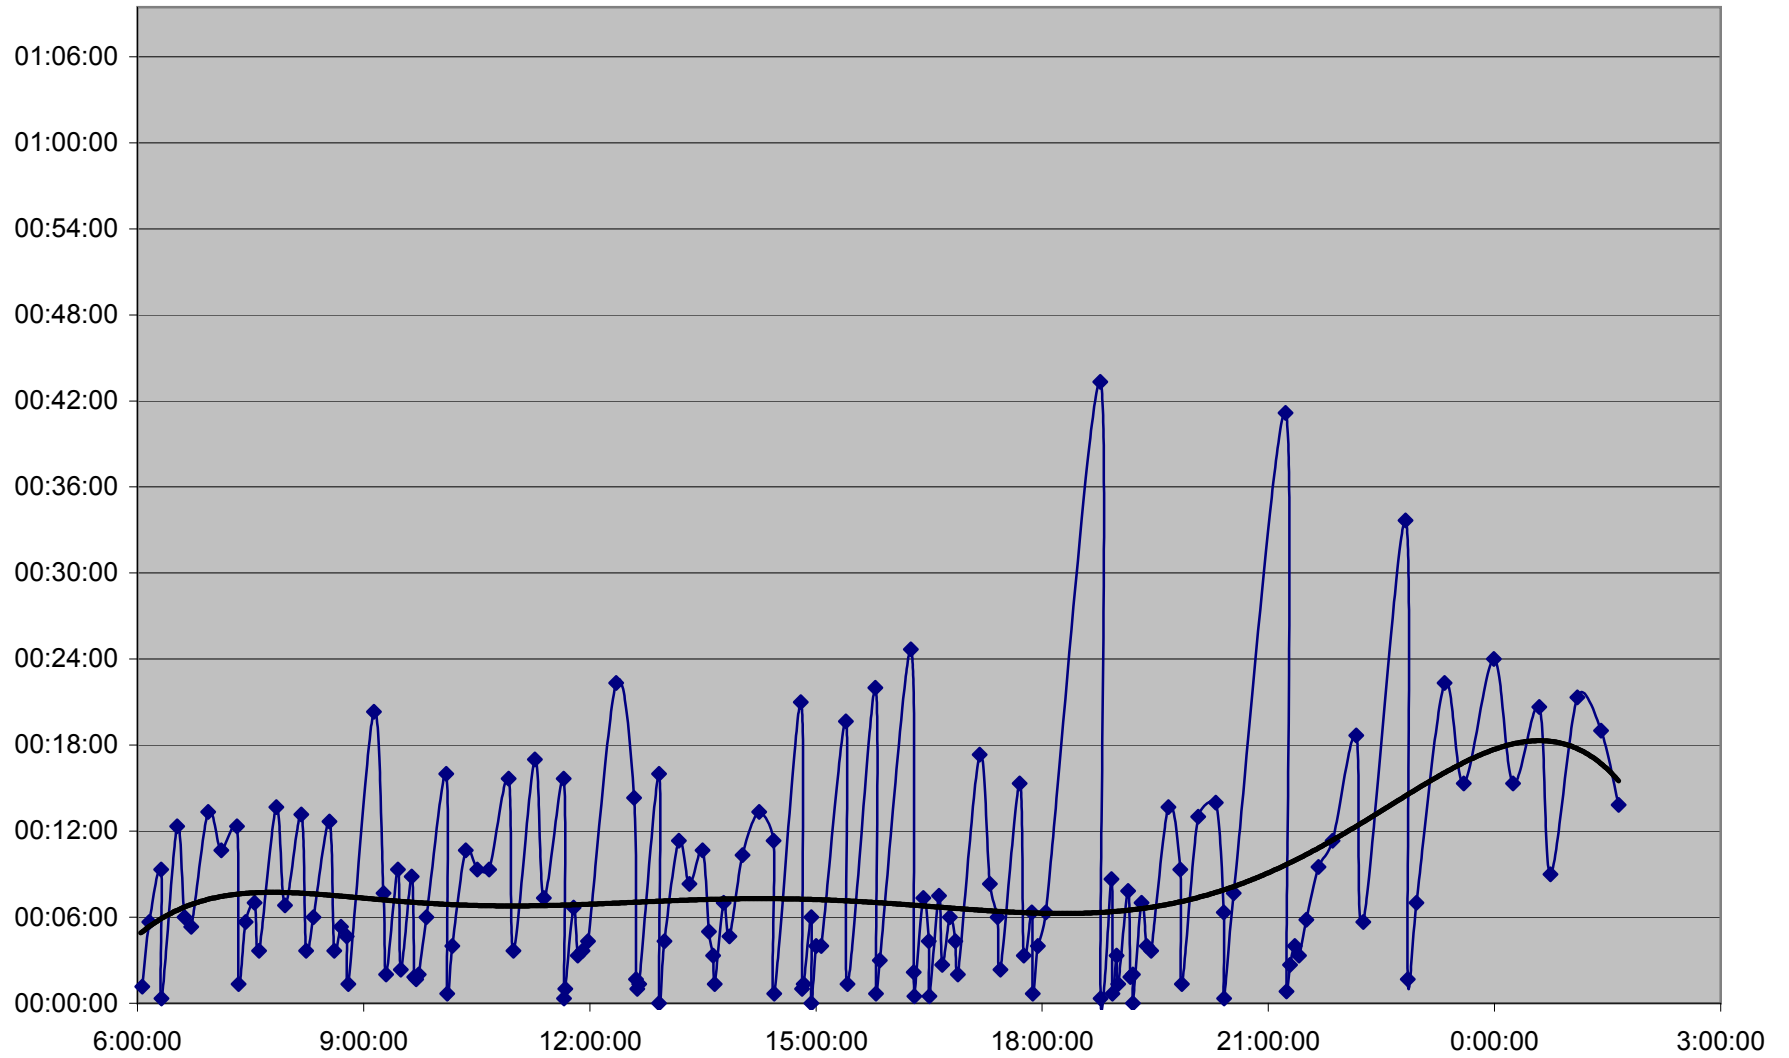

501 Queen Headways Saturday 25 May 2013 at Spadina Ave. Westbound

501 Queen Headways Saturday 25 May 2013 at Strachan Ave. Westbound

501 Queen Headways Saturday 25 May 2013 at Dufferin St. Westbound

501 Queen Headways Saturday 25 May 2013 at Triller Ave. Westbound

501 Queen Headways Saturday 25 May 2013 at Parkside Dr. Westbound

501 Queen Headways Saturday 25 May 2013 at Queensway Humber Westbound

501 Queen Headways Saturday 25 May 2013 at Lakeshore Humber Westbound

501 Queen Headways Saturday 25 May 2013 at Royal York Westbound

501 Queen Headways Saturday 25 May 2013 at Kipling Westbound

501 Queen Headways Saturday 25 May 2013 at Long Branch Loop Westbound