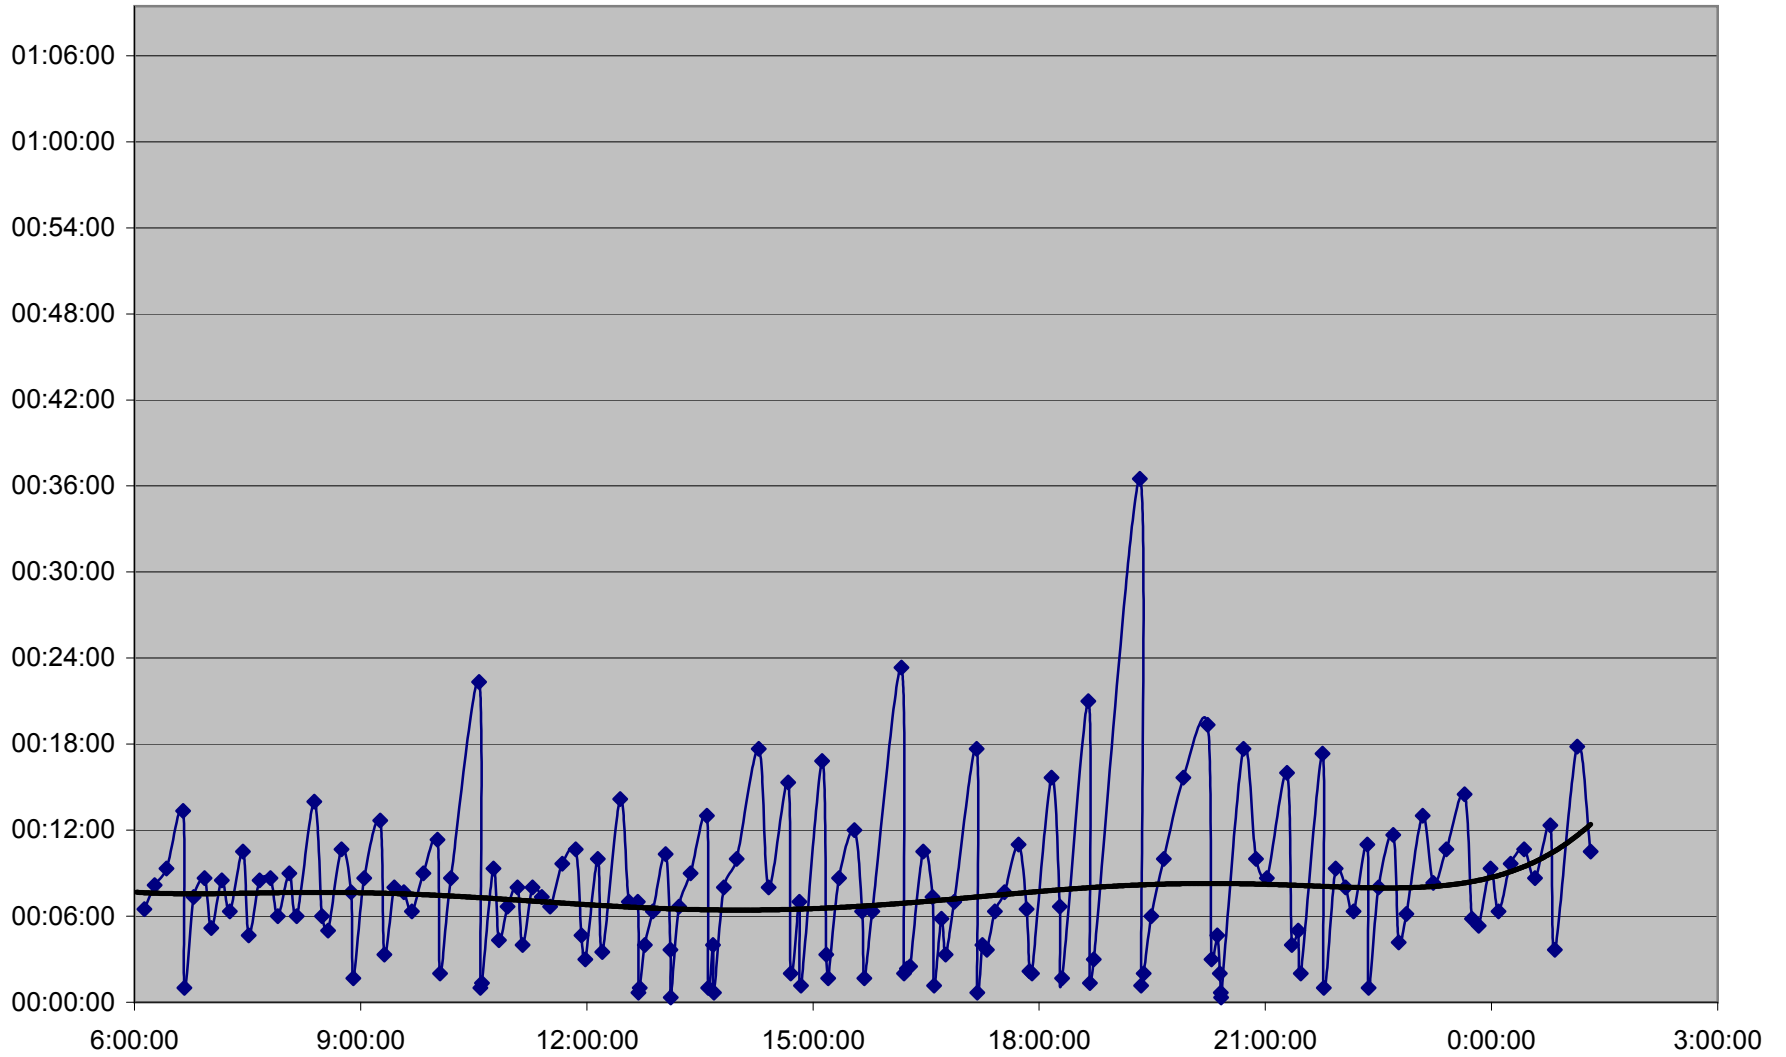

501 Queen Headways Saturday 25 May 2013 at Neville Loop Westbound

501 Queen Headways Saturday 25 May 2013 at Woodbine Ave. Westbound

501 Queen Headways Saturday 25 May 2013 at East of Coxwell Ave. Westbound

501 Queen Headways Saturday 25 May 2013 at Greenwood Ave. Westbound

501 Queen Headways Saturday 25 May 2013 at West of Broadview Ave. Westbound

501 Queen Headways Saturday 25 May 2013 at Yonge St. Westbound

501 Queen Headways Saturday 25 May 2013 at Spadina Ave. Westbound

501 Queen Headways Saturday 25 May 2013 at Strachan Ave. Westbound

501 Queen Headways Saturday 25 May 2013 at Dufferin St. Westbound

501 Queen Headways Saturday 25 May 2013 at Triller Ave. Westbound

501 Queen Headways Saturday 25 May 2013 at Parkside Dr. Westbound

501 Queen Headways Saturday 25 May 2013 at Queensway Humber Westbound

501 Queen Headways Saturday 25 May 2013 at Lakeshore Humber Westbound