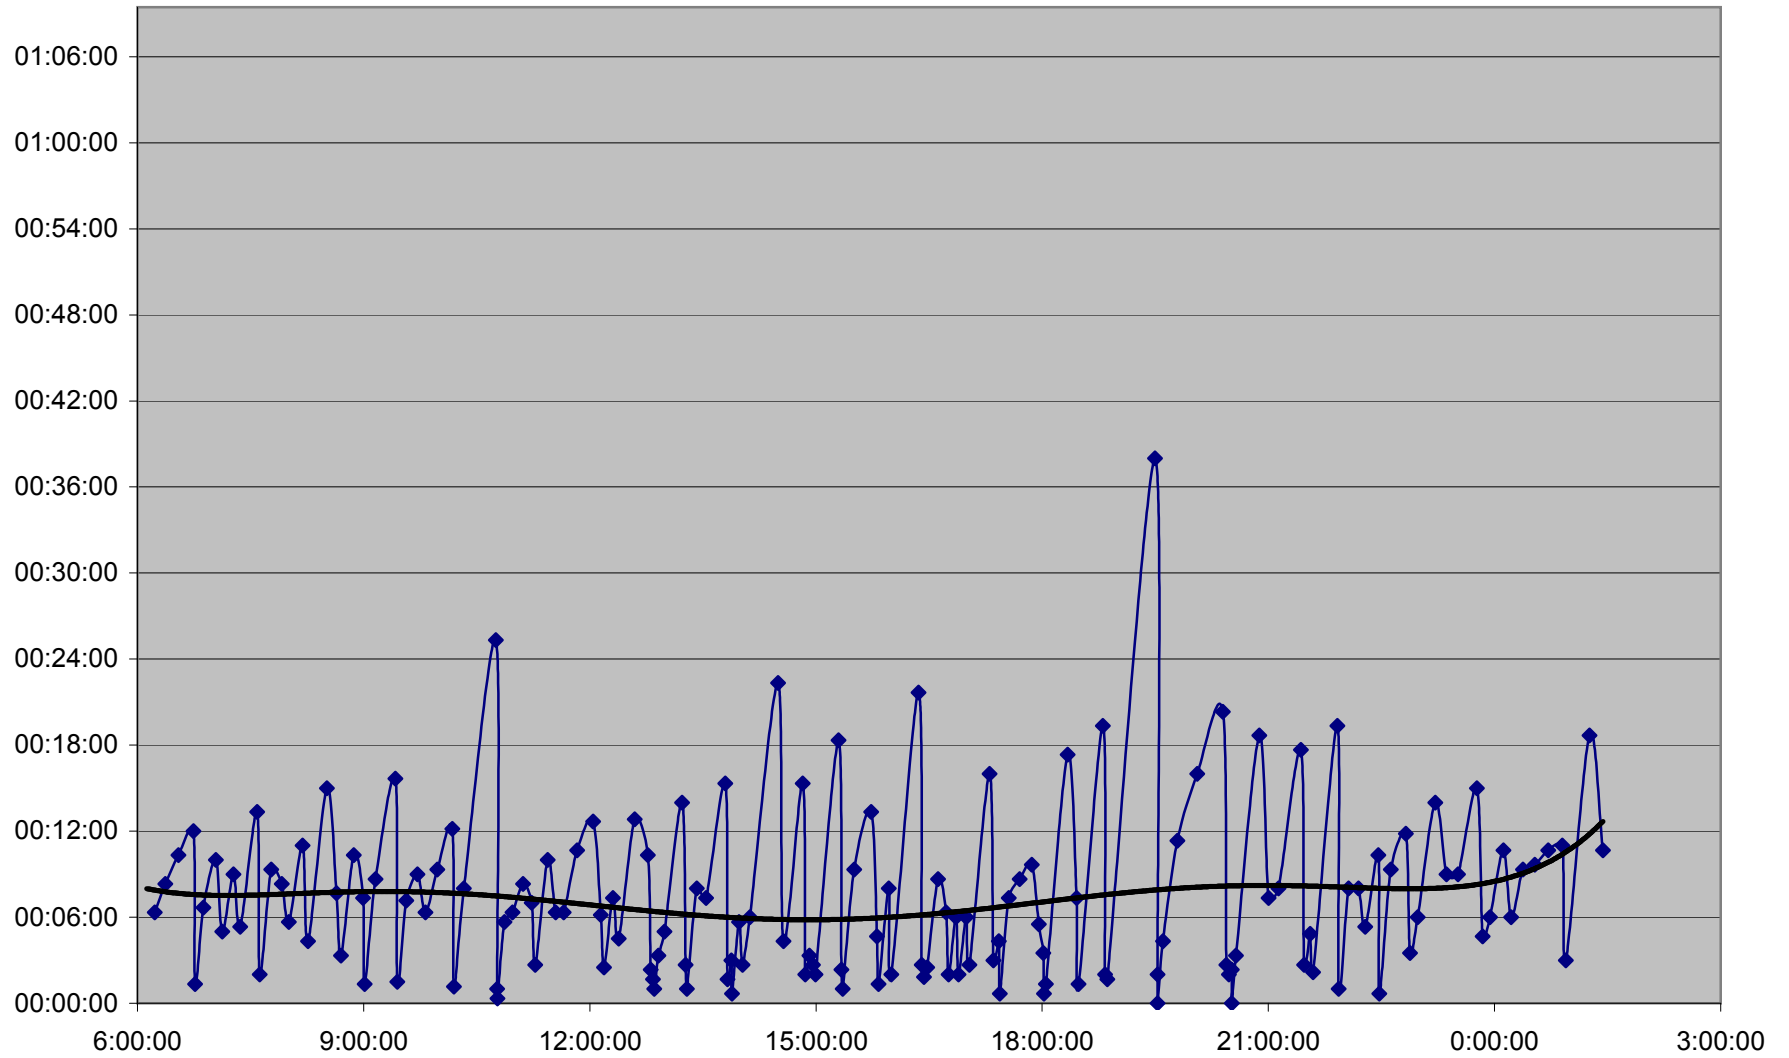

501 Queen Headways Saturday 25 May 2013 at Neville Loop Westbound

501 Queen Headways Saturday 25 May 2013 at Woodbine Ave. Westbound

501 Queen Headways Saturday 25 May 2013 at East of Coxwell Ave. Westbound

501 Queen Headways Saturday 25 May 2013 at Greenwood Ave. Westbound

501 Queen Headways Saturday 25 May 2013 at West of Broadview Ave. Westbound

501 Queen Headways Saturday 25 May 2013 at Yonge St. Westbound

501 Queen Headways Saturday 25 May 2013 at Spadina Ave. Westbound

501 Queen Headways Saturday 25 May 2013 at Strachan Ave. Westbound

501 Queen Headways Saturday 25 May 2013 at Dufferin St. Westbound

501 Queen Headways Saturday 25 May 2013 at Triller Ave. Westbound