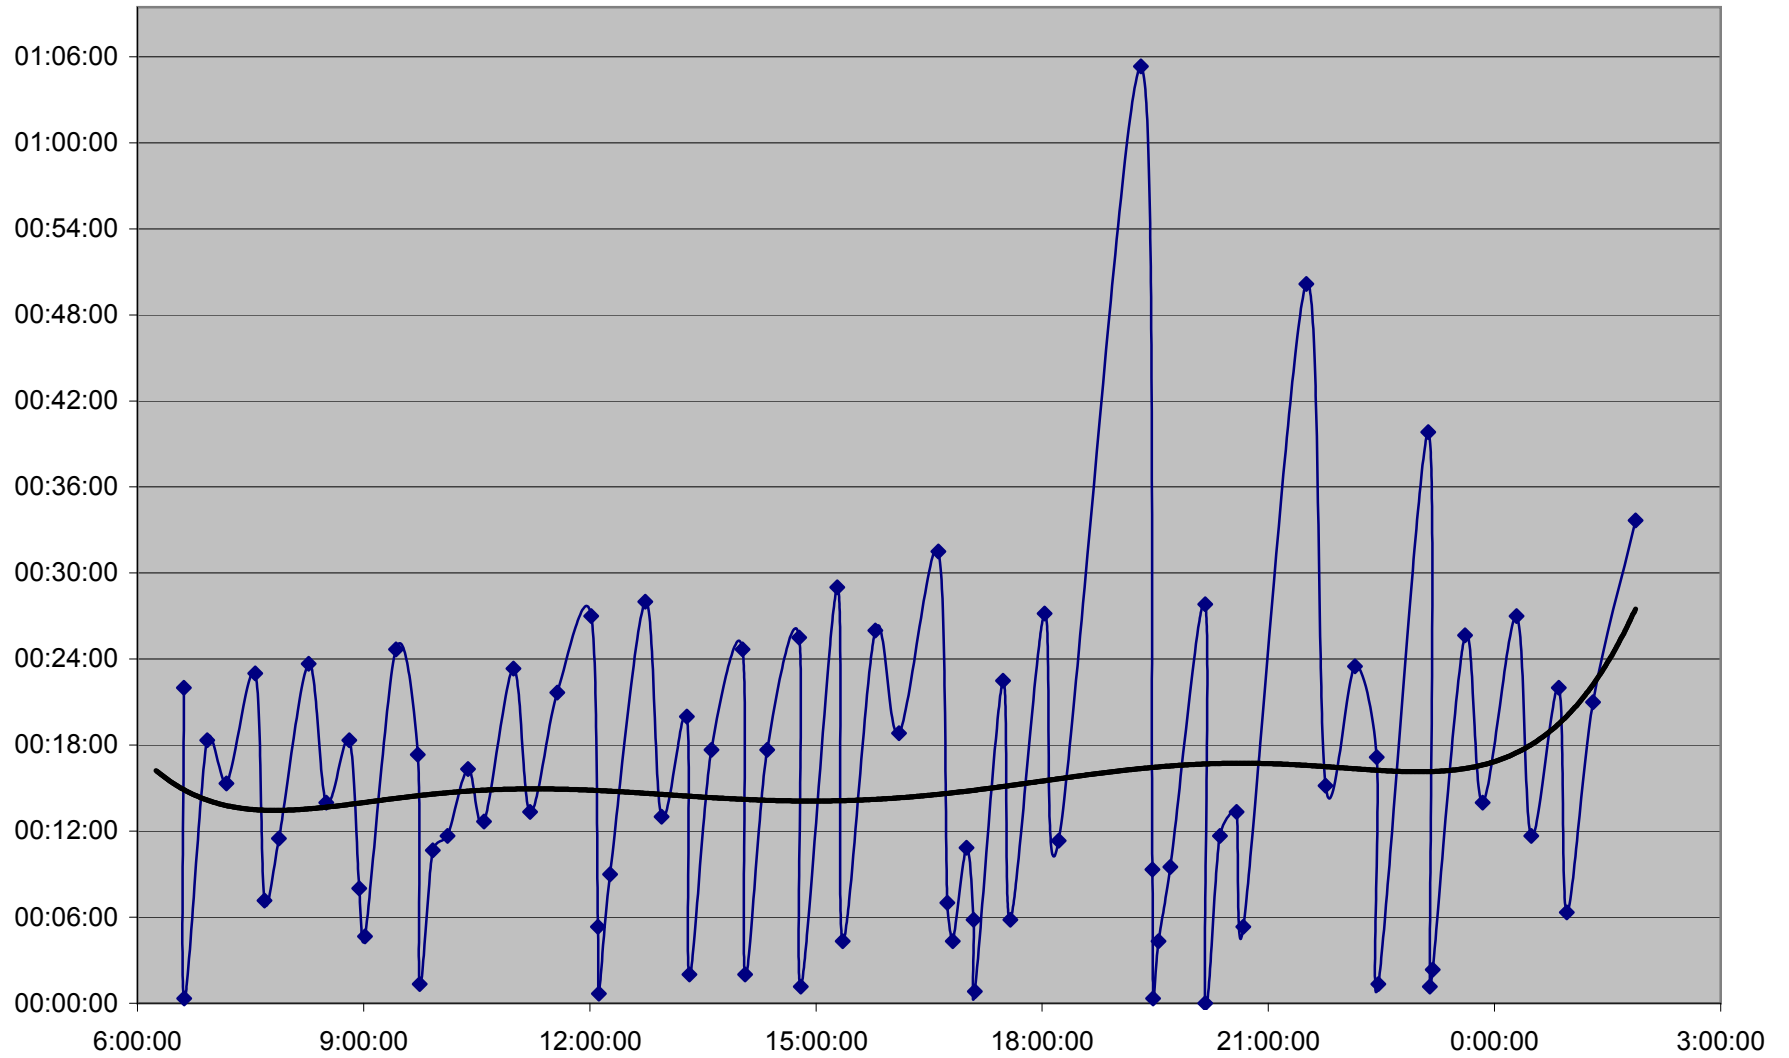

501 Queen Headways Saturday 25 May 2013 at Parkside Dr. Westbound

501 Queen Headways Saturday 25 May 2013 at Queensway Humber Westbound

501 Queen Headways Saturday 25 May 2013 at Lakeshore Humber Westbound

501 Queen Headways Saturday 25 May 2013 at Royal York Westbound

501 Queen Headways Saturday 25 May 2013 at Kipling Westbound

501 Queen Headways Saturday 25 May 2013 at Long Branch Loop Westbound