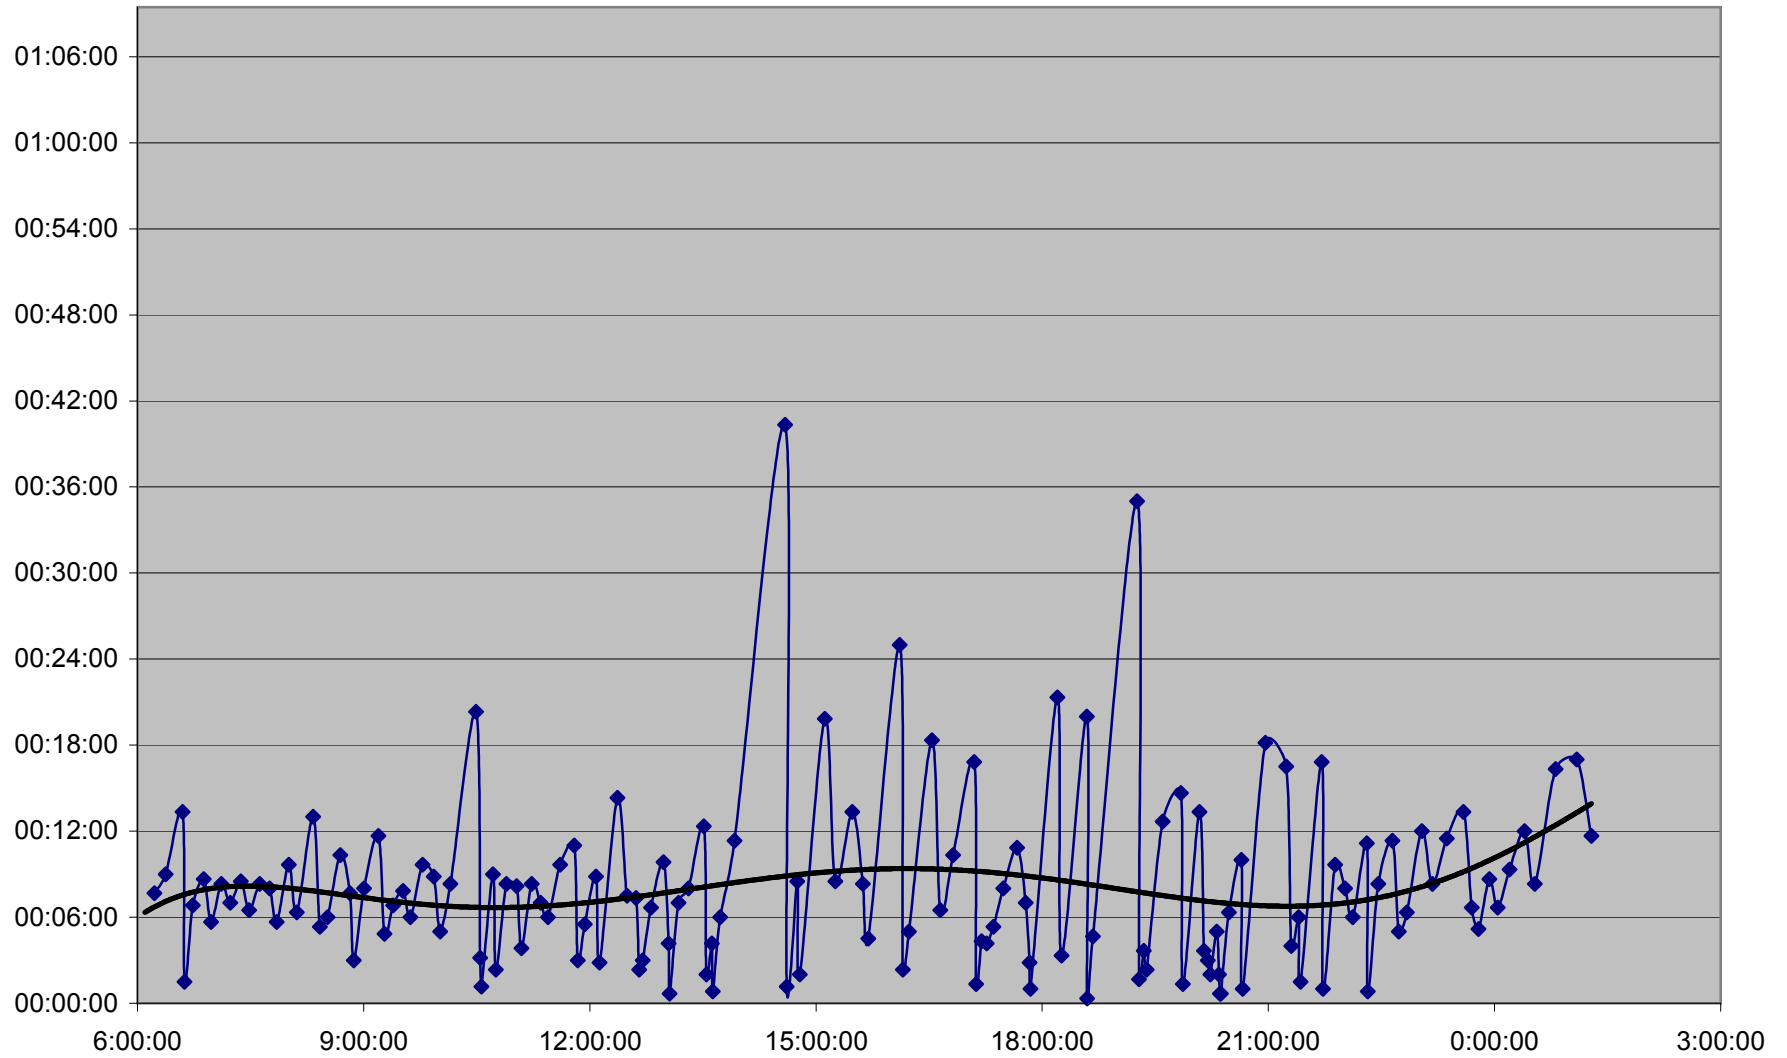

501 Queen Headways Saturday 25 May 2013 at Neville Loop Westbound

501 Queen Headways Saturday 25 May 2013 at Woodbine Ave. Westbound

501 Queen Headways Saturday 25 May 2013 at East of Coxwell Ave. Westbound

501 Queen Headways Saturday 25 May 2013 at Greenwood Ave. Westbound

501 Queen Headways Saturday 25 May 2013 at West of Broadview Ave. Westbound

501 Queen Headways Saturday 25 May 2013 at Yonge St. Westbound

501 Queen Headways Saturday 25 May 2013 at Spadina Ave. Westbound

501 Queen Headways Saturday 25 May 2013 at Strachan Ave. Westbound

501 Queen Headways Saturday 25 May 2013 at Dufferin St. Westbound

501 Queen Headways Saturday 25 May 2013 at Triller Ave. Westbound