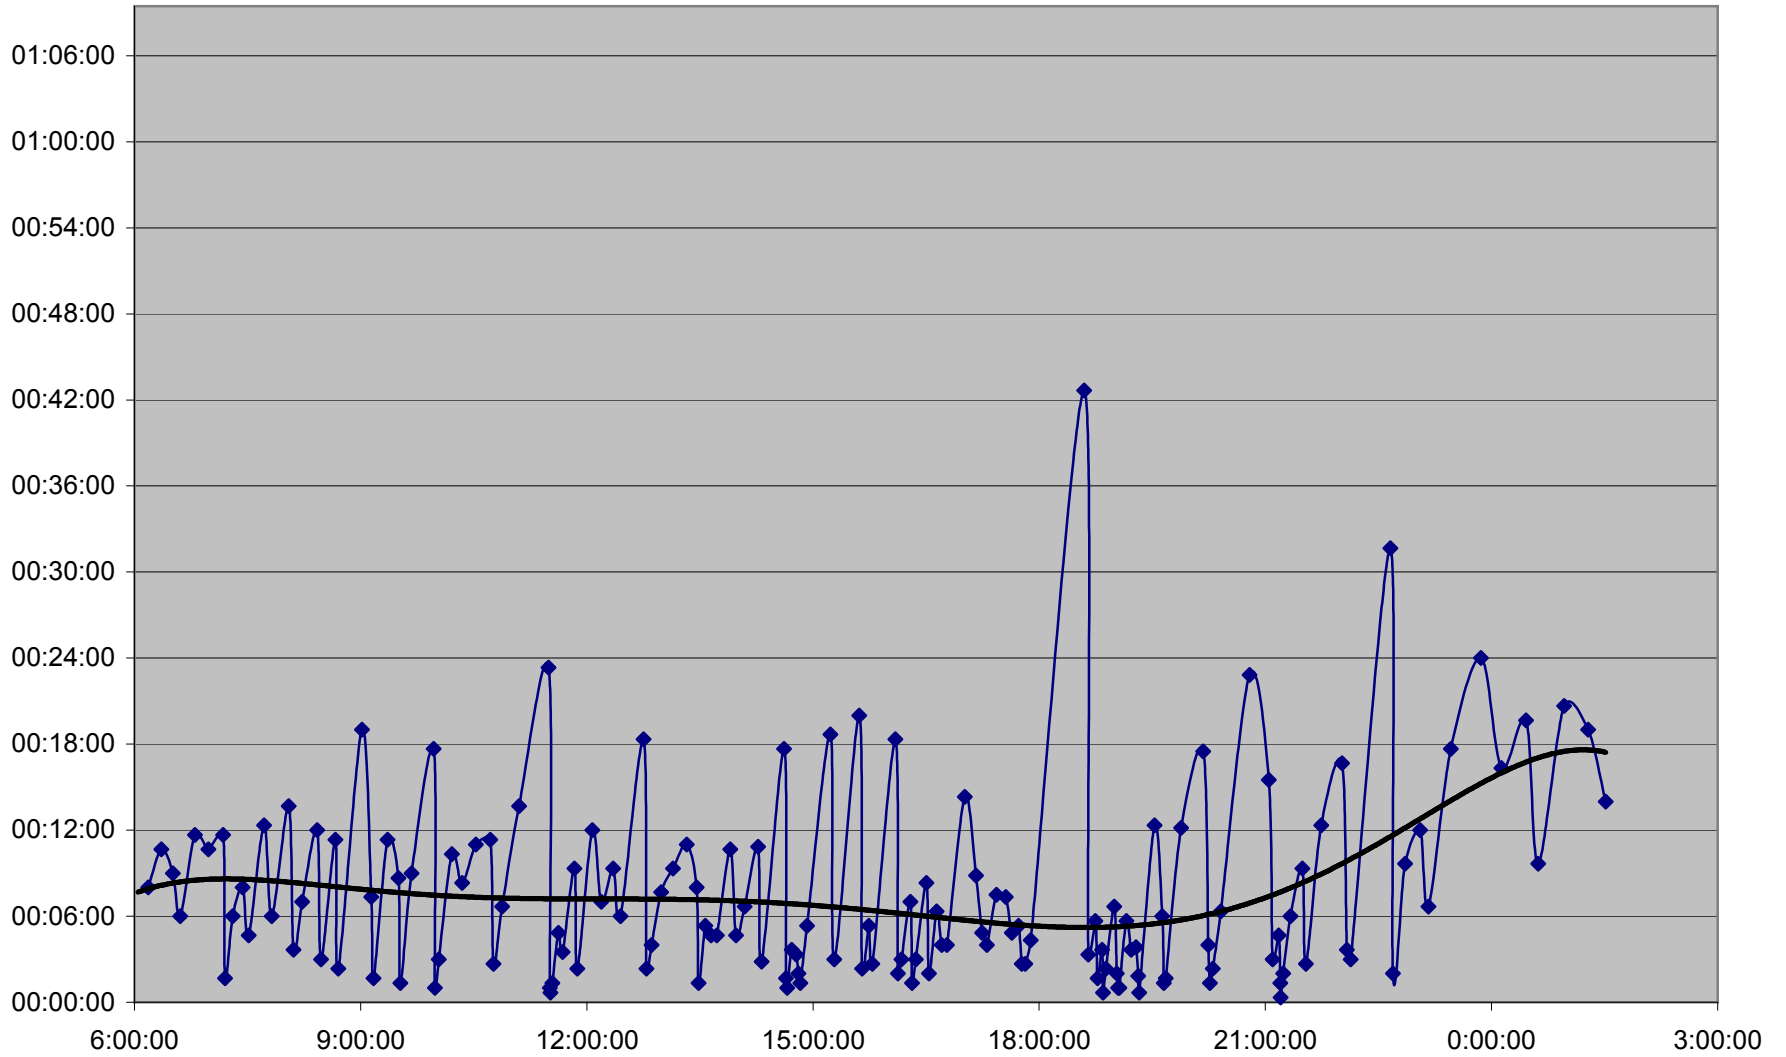

501 Queen Headways Saturday 25 May 2013 at Spadina Ave. Westbound

501 Queen Headways Saturday 25 May 2013 at Strachan Ave. Westbound

501 Queen Headways Saturday 25 May 2013 at Dufferin St. Westbound

501 Queen Headways Saturday 25 May 2013 at Triller Ave. Westbound

501 Queen Headways Saturday 25 May 2013 at Parkside Dr. Westbound

501 Queen Headways Saturday 25 May 2013 at Queensway Humber Westbound

501 Queen Headways Saturday 25 May 2013 at Lakeshore Humber Westbound

501 Queen Headways Saturday 25 May 2013 at Royal York Westbound

501 Queen Headways Saturday 25 May 2013 at Kipling Westbound

501 Queen Headways Saturday 25 May 2013 at Long Branch Loop Westbound