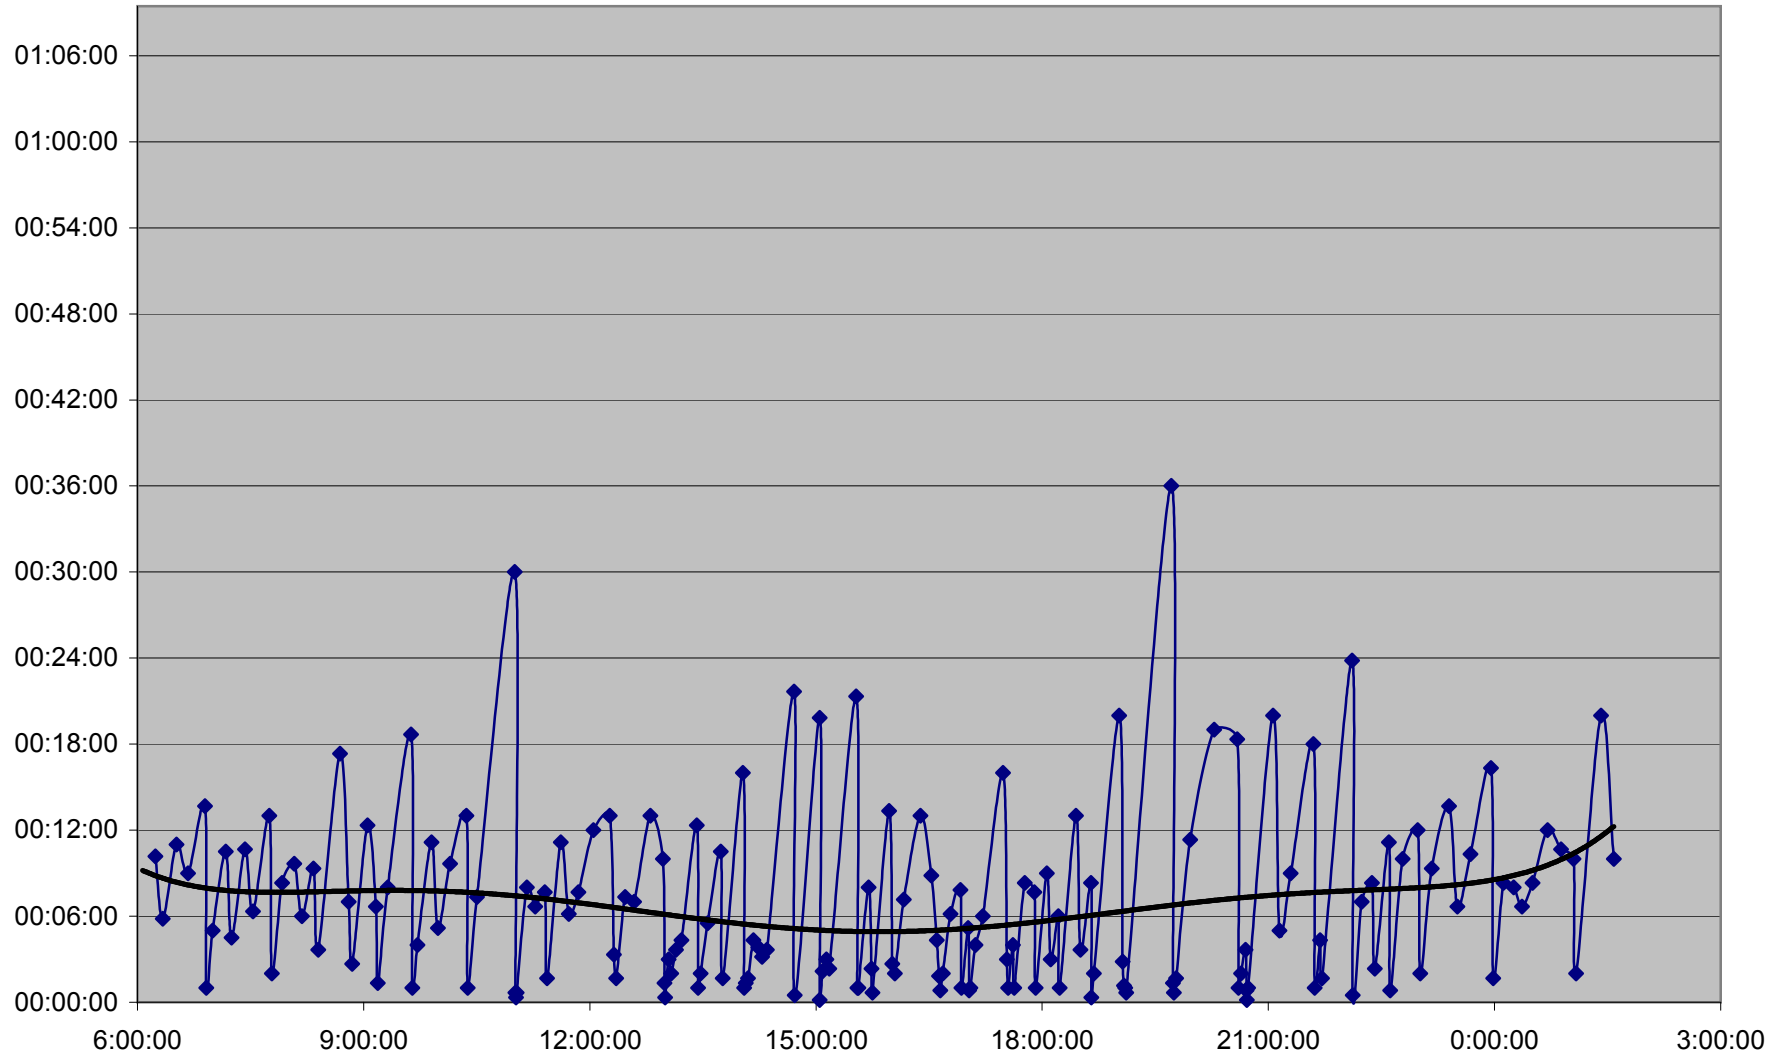

501 Queen Headways Saturday 25 May 2013 at Neville Loop Westbound

501 Queen Headways Saturday 25 May 2013 at Woodbine Ave. Westbound

501 Queen Headways Saturday 25 May 2013 at East of Coxwell Ave. Westbound

501 Queen Headways Saturday 25 May 2013 at Greenwood Ave. Westbound

501 Queen Headways Saturday 25 May 2013 at West of Broadview Ave. Westbound

501 Queen Headways Saturday 25 May 2013 at Yonge St. Westbound

501 Queen Headways Saturday 25 May 2013 at Spadina Ave. Westbound

501 Queen Headways Saturday 25 May 2013 at Strachan Ave. Westbound

501 Queen Headways Saturday 25 May 2013 at Dufferin St. Westbound

501 Queen Headways Saturday 25 May 2013 at Triller Ave. Westbound