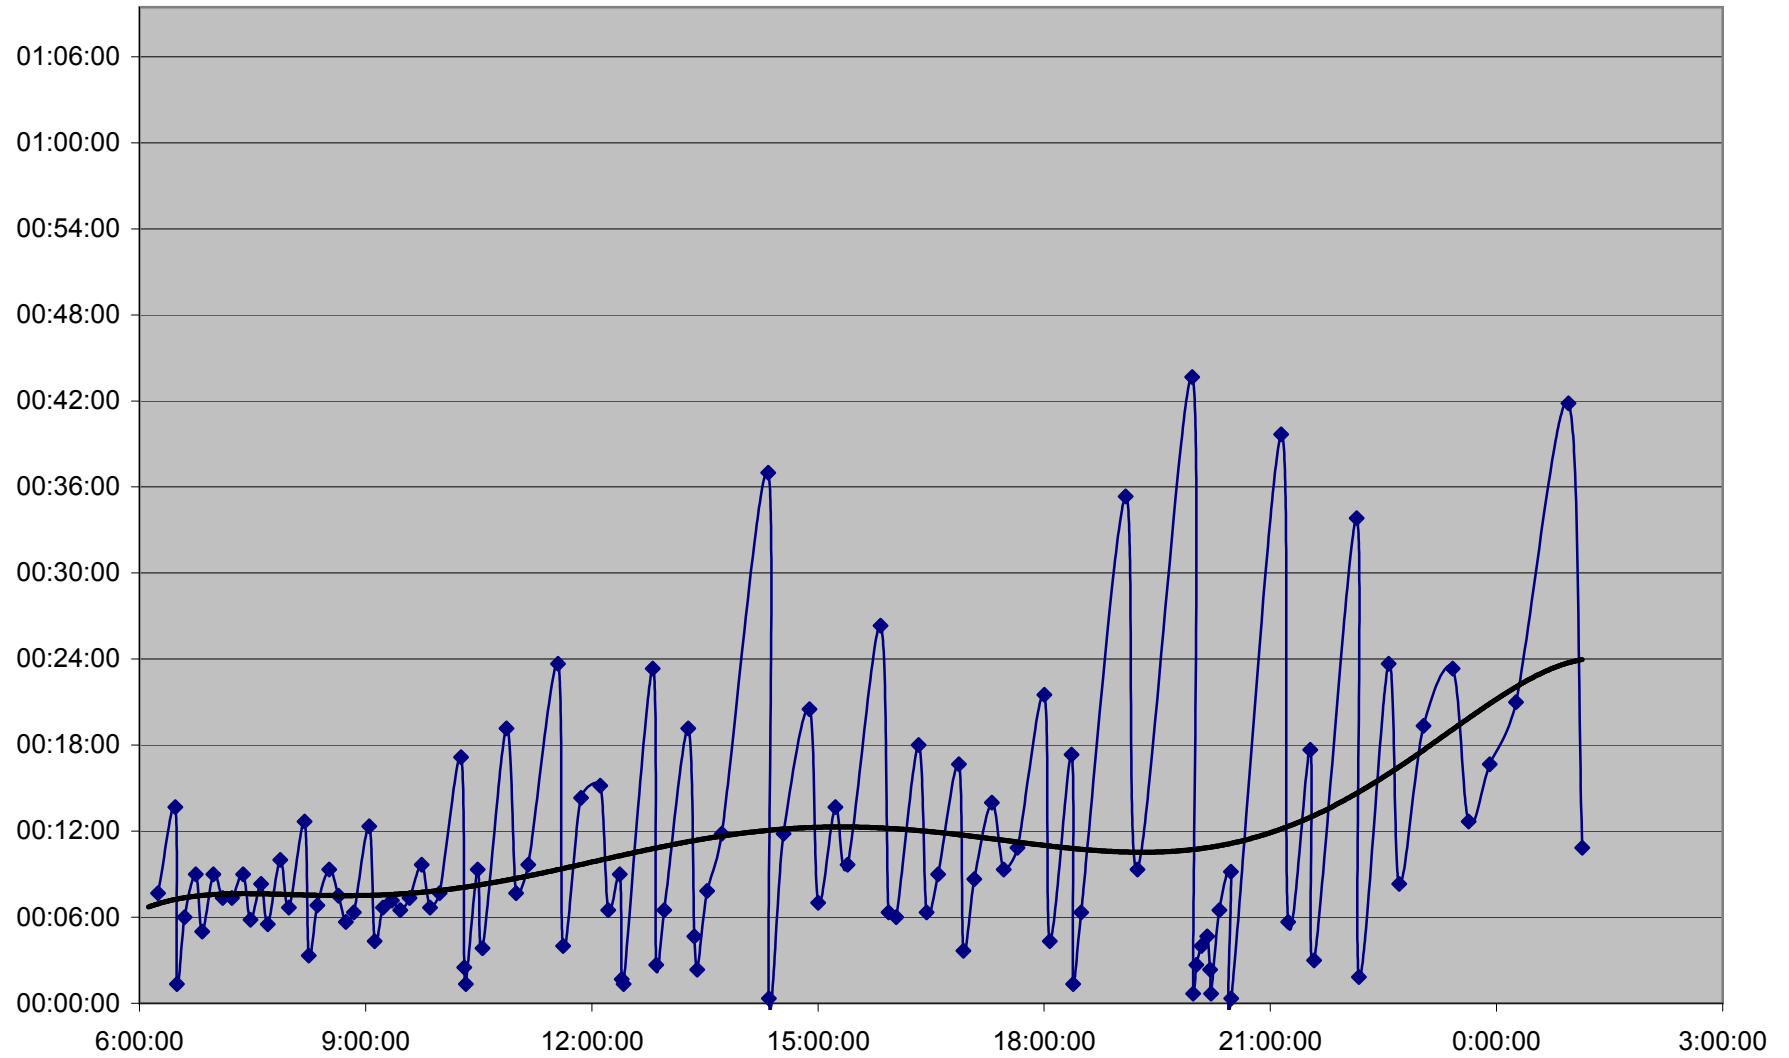

501 Queen Headways Saturday 25 May 2013 at Neville Loop Westbound

501 Queen Headways Saturday 25 May 2013 at Woodbine Ave. Westbound

501 Queen Headways Saturday 25 May 2013 at East of Coxwell Ave. Westbound

501 Queen Headways Saturday 25 May 2013 at Greenwood Ave. Westbound

501 Queen Headways Saturday 25 May 2013 at West of Broadview Ave. Westbound

501 Queen Headways Saturday 25 May 2013 at Yonge St. Westbound

501 Queen Headways Saturday 25 May 2013 at Spadina Ave. Westbound

501 Queen Headways Saturday 25 May 2013 at Strachan Ave. Westbound

501 Queen Headways Saturday 25 May 2013 at Dufferin St. Westbound

501 Queen Headways Saturday 25 May 2013 at Triller Ave. Westbound