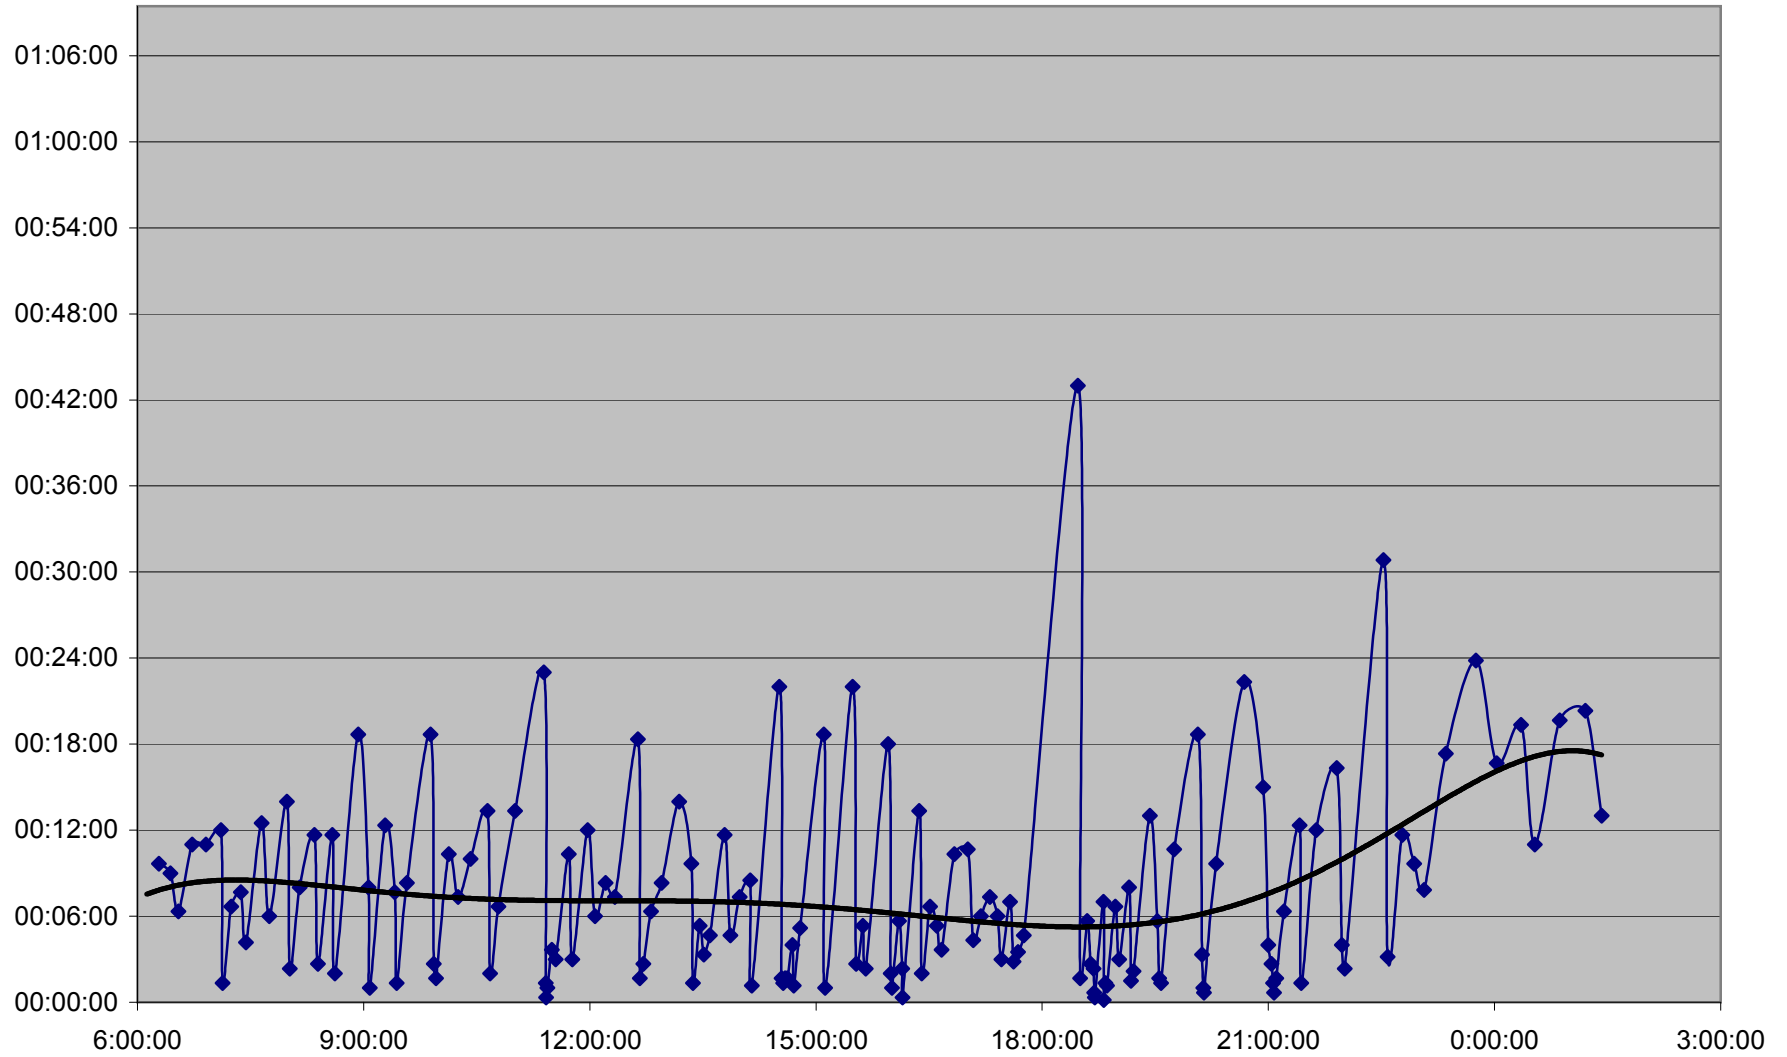

501 Queen Headways Saturday 25 May 2013 at Greenwood Ave. Westbound

501 Queen Headways Saturday 25 May 2013 at West of Broadview Ave. Westbound

501 Queen Headways Saturday 25 May 2013 at Yonge St. Westbound

501 Queen Headways Saturday 25 May 2013 at Spadina Ave. Westbound

501 Queen Headways Saturday 25 May 2013 at Strachan Ave. Westbound

501 Queen Headways Saturday 25 May 2013 at Dufferin St. Westbound

501 Queen Headways Saturday 25 May 2013 at Triller Ave. Westbound