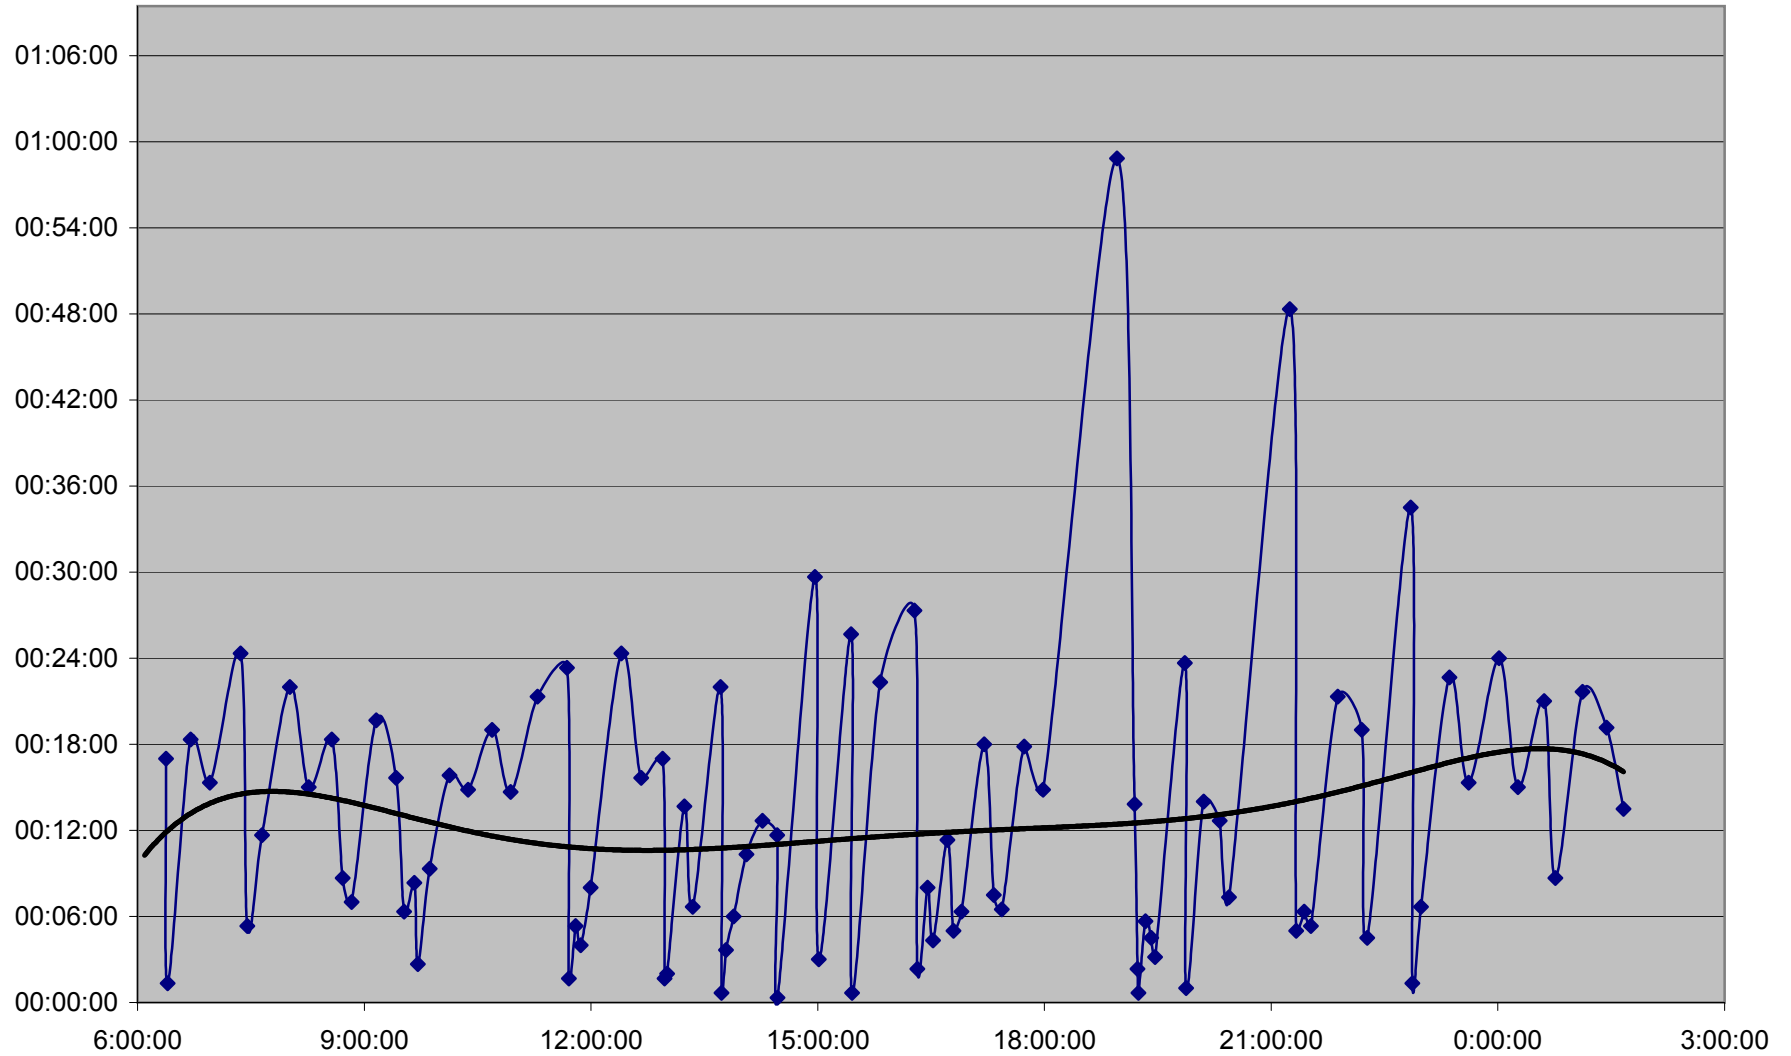

501 Queen Headways Saturday 25 May 2013 at Spadina Ave. Westbound

501 Queen Headways Saturday 25 May 2013 at Strachan Ave. Westbound

501 Queen Headways Saturday 25 May 2013 at Dufferin St. Westbound

501 Queen Headways Saturday 25 May 2013 at Triller Ave. Westbound

501 Queen Headways Saturday 25 May 2013 at Parkside Dr. Westbound

501 Queen Headways Saturday 25 May 2013 at Queensway Humber Westbound

501 Queen Headways Saturday 25 May 2013 at Lakeshore Humber Westbound

501 Queen Headways Saturday 25 May 2013 at Royal York Westbound

501 Queen Headways Saturday 25 May 2013 at Kipling Westbound

501 Queen Headways Saturday 25 May 2013 at Long Branch Loop Westbound