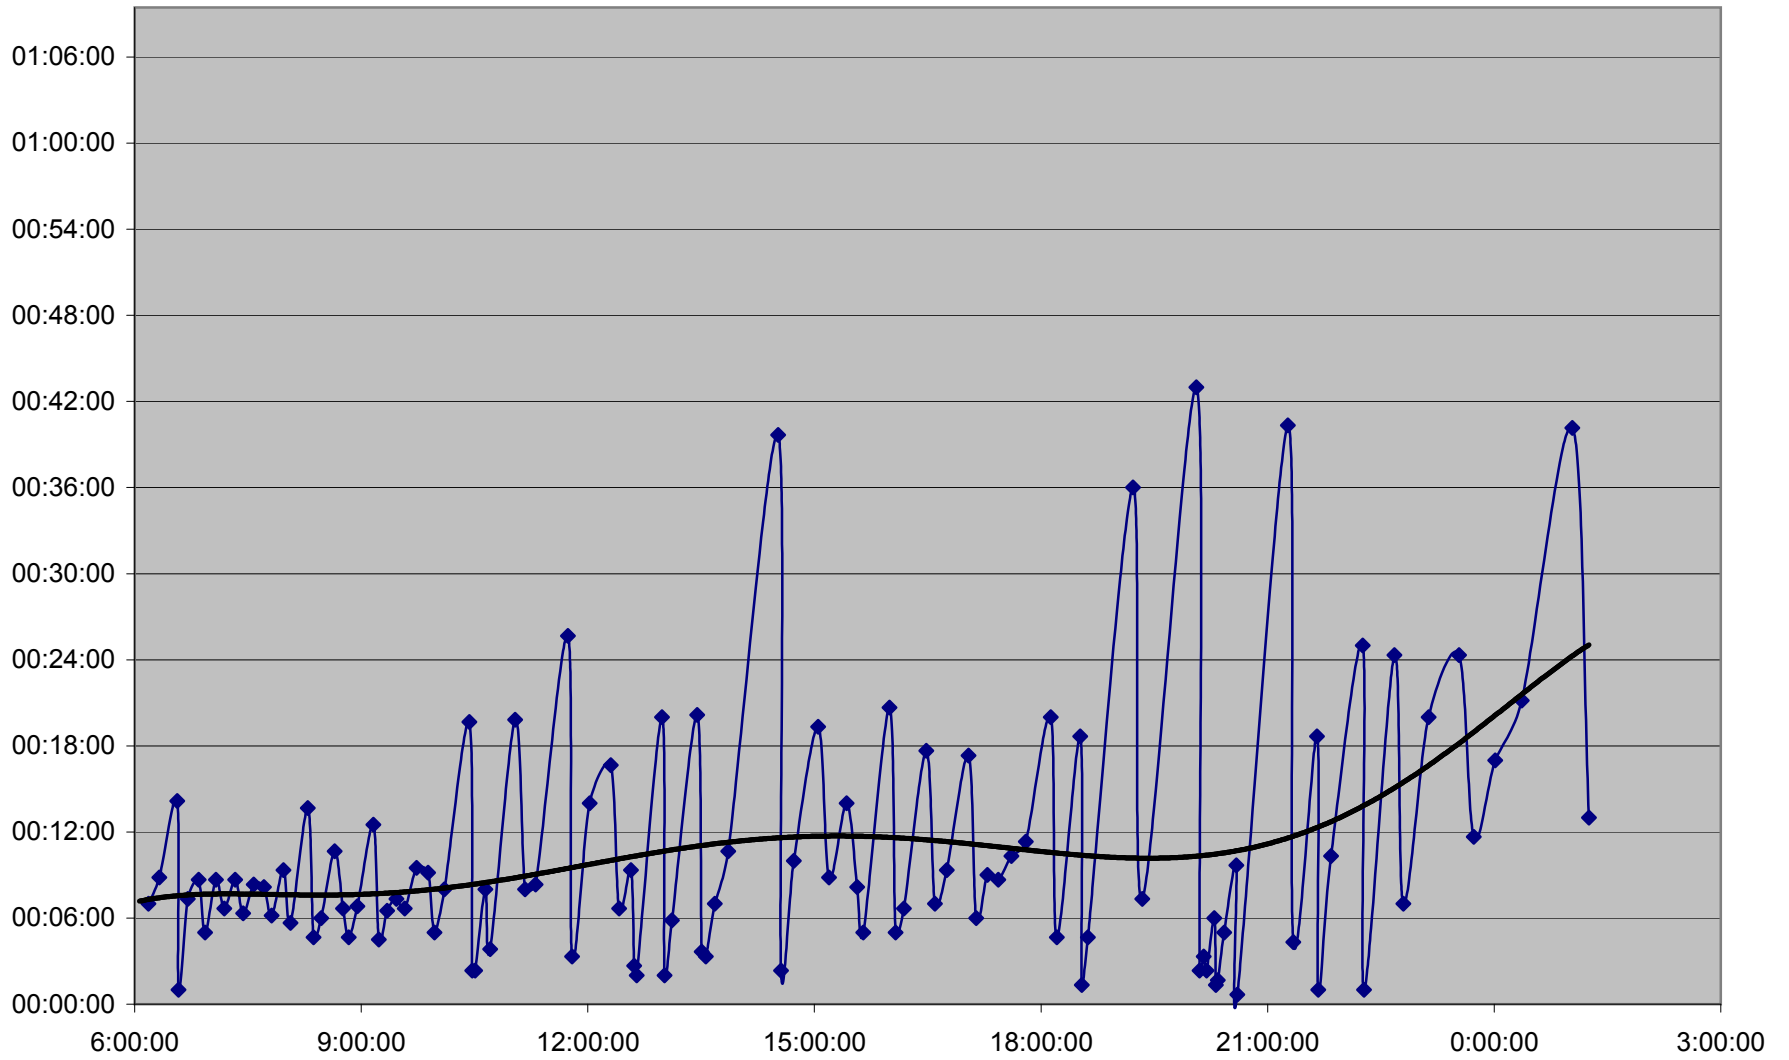

501 Queen Headways Saturday 25 May 2013 at Neville Loop Westbound

501 Queen Headways Saturday 25 May 2013 at Woodbine Ave. Westbound

501 Queen Headways Saturday 25 May 2013 at East of Coxwell Ave. Westbound

501 Queen Headways Saturday 25 May 2013 at Greenwood Ave. Westbound

501 Queen Headways Saturday 25 May 2013 at West of Broadview Ave. Westbound

501 Queen Headways Saturday 25 May 2013 at Yonge St. Westbound

501 Queen Headways Saturday 25 May 2013 at Spadina Ave. Westbound

501 Queen Headways Saturday 25 May 2013 at Strachan Ave. Westbound

501 Queen Headways Saturday 25 May 2013 at Dufferin St. Westbound

501 Queen Headways Saturday 25 May 2013 at Triller Ave. Westbound